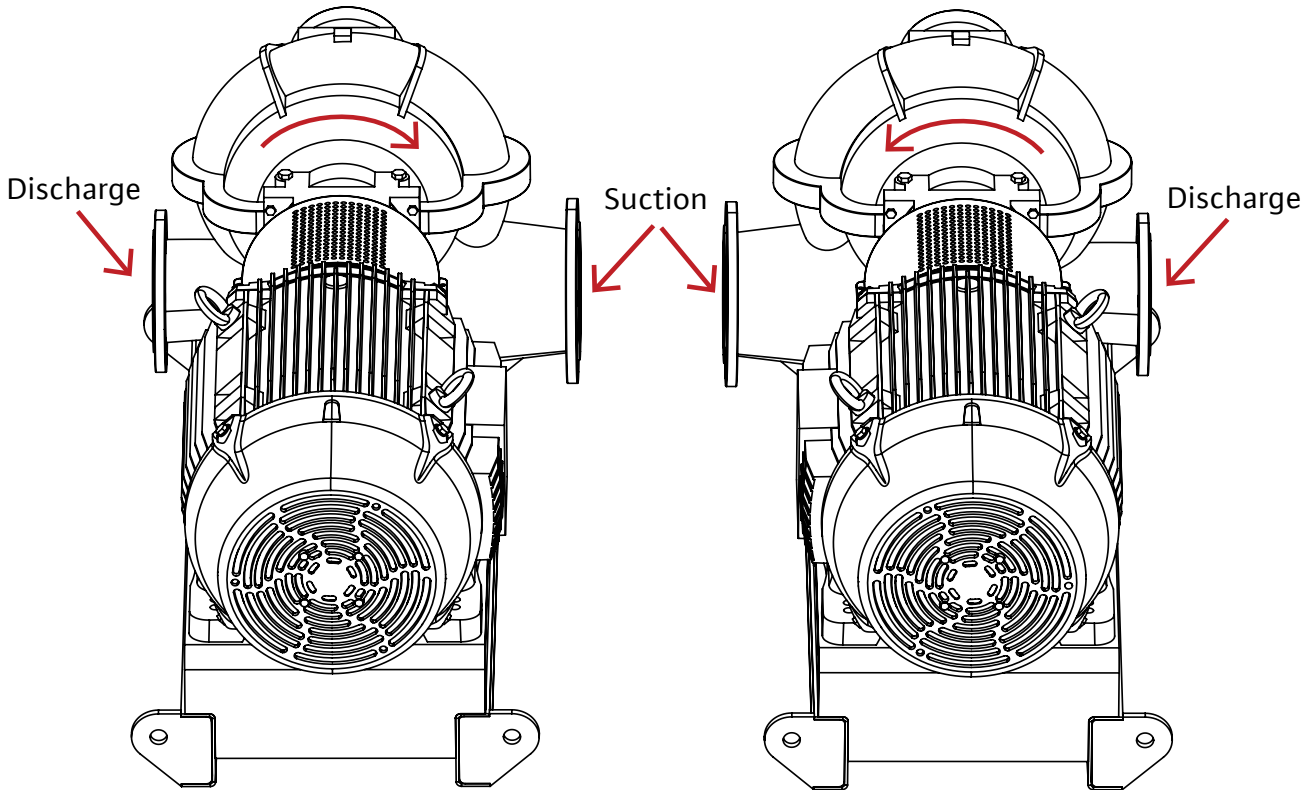

Wilo Atmos TERA-SCH-HE and SCP Rotation Selection Take-Off Sheet
Split-Case Pumps

Submit orders to: orders.us@wilo.com

Quote #	PO #	Sales Order #

Note: This sheet must be filled out prior to submitting an order.

Clockwise rotation when viewed from driver end

Counterclockwise rotation when viewed from driver end

NOTE: These images are for illustration purposes only.

Clockwise

Counterclockwise

Date: _____

Submitted By: _____