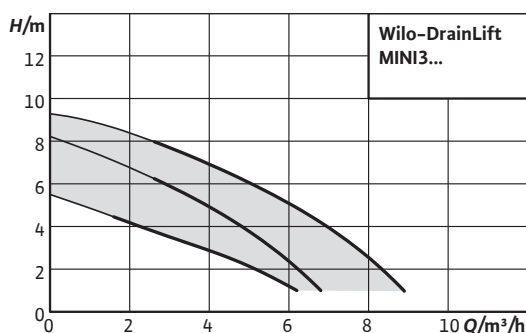

Characteristic curves