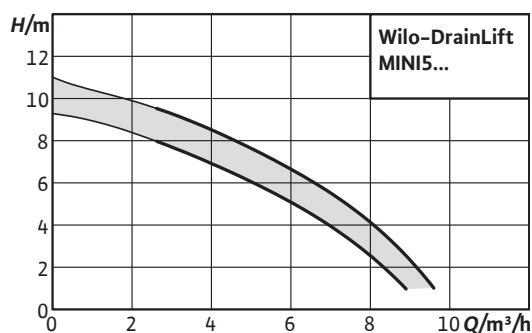

Characteristic curves