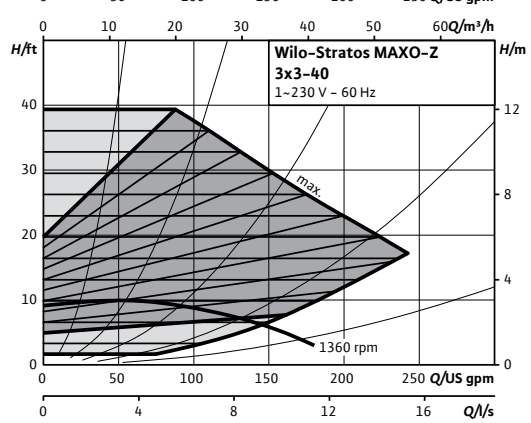

Wilo-Stratos MAXO-Z

Project:	
Engineer:	
Contractor:	
Submitted By:	Date:
Approved By:	Date:

Tag #	Model #	Flow	Head	Control Mode	Cycle	Phase	Voltage
	Maxo-Z 3x3-40				60Hz	1~	230-240V

Product Info

Brand	Wilo
Product Description	Stratos MAXO-Z 3x3-40
Article Number	2164626
Net Weight (approx.)	72 lbs

Dia.	3"
ØD	7 9/16"
Ød	5 1/16"
Øk	6"
n x d _L	4 x 3/4"

Materials

Pump Housing	1.4408
Impeller	PPS-GF40
Shaft	1.4122, DLC-coated
Bearing	Carbon-graphite

Motor Data

Mains Connection	1-230-240V ±10%, 50/60Hz
Motor Type	ECM
Rated Power P ₂	1.641 hp
Min. Speed n _{min}	400 RPM
Max. Speed n _{max}	3050 RPM
Power Consumption P _{1,max}	1.810 hp
Power Consumption P _{1,min}	0.020 hp
Max Current (1-230V) I _{max}	5.88 A
Min Current (1-230V) I _{min}	0.3 A
Insulation Class	F
Protection Class	Enclosure 2