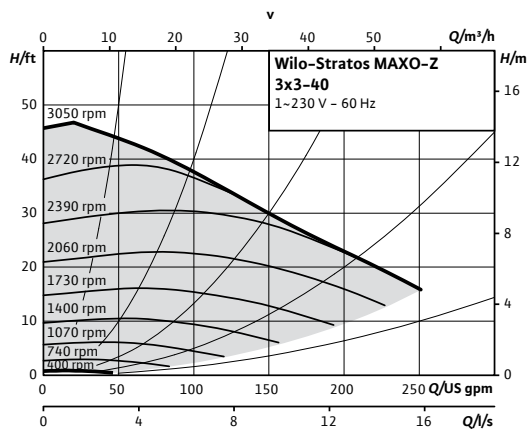

Wilo-Stratos MAXO-Z

Project:	
Engineer:	
Contractor:	
Submitted By:	Date:
Approved By:	Date:

Tag #	Model #	Flow	Head	Control Mode	Cycle	Phase	Voltage
	Maxo-Z 3x3-40				60Hz	1~	230-240V

Product Info

Brand	Wilo
Product Description	Stratos MAXO-Z 3x3-40
Article Number	2164626
Net Weight (approx.)	72 lbs

Hydraulic Data

Max Operating Pressure PN	145 PSI
Min. Suction Head (122°F)	10.0 PSI
Min. Suction Head (176°F)	17.1 PSI
Min. Suction Head (203°F)	21.3 PSI
Min. Suction Head (230°F)	32.7 PSI
Min. Fluid Temp for SHW T	32°F
Max Fluid Temp for SHW T	176°F
Min. Fluid Temp for HVAC T	14°F
Max Fluid Temp for HVAC T	230°F
Min. Ambient Temp (SHW T)	32°F
Max. Ambient Temp (SHW T)	104°F
Min. Ambient Temp (HVAC T)	14°F
Max. Ambient Temp (HVAC T)	104°F

Dia.	3"
ØD	7 9/16"
Ød	5 1/16"
Øk	6"
n x d _L	4 x 3/4"

Materials

Pump Housing	1.4408
Impeller	PPS-GF40
Shaft	1.4122, DLC-coated
Bearing	Carbon-graphite

Motor Data

Mains Connection	1-230-240V ±10%, 50/60Hz
Motor Type	ECM
Rated Power P ₂	1.641 hp
Min. Speed n _{min}	400 RPM
Max. Speed n _{max}	3050 RPM
Power Consumption P _{1,max}	1.810 hp
Power Consumption P _{1,min}	0.020 hp
Max Current (1-230V) I _{max}	5.88 A
Min Current (1-230V) I _{min}	0.3 A
Insulation Class	F
Protection Class	Enclosure 2