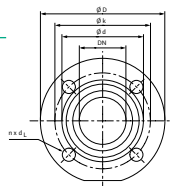

Hydraulic Data

Max Operating Pressure PN	145 PSI
Min. Suction Head (122°F)	10.0 PSI
Min. Suction Head (176°F)	17.1 PSI
Min. Suction Head (203°F)	21.3 PSI
Min. Suction Head (230°F)	32.7 PSI
Min. Fluid Temp for SHW T	32°F
Max Fluid Temp for SHW T	176°F
Min. Fluid Temp for HVAC T	14°F
Max Fluid Temp for HVAC T	230°F
Min. Ambient Temp (SHW T)	32°F
Max. Ambient Temp (SHW T)	104°F
Min. Ambient Temp (HVAC T)	14°F
Max. Ambient Temp (HVAC T)	104°F

Dia.	3"
ØD	7 9/16"
Ød	5 1/16"
Øk	6"
n x d _L	4 x 3/4"

Materials

Pump Housing	1.4408
Impeller	PPS-GF40
Shaft	1.4122, DLC-coated
Bearing	Carbon-graphite

Motor Data

Mains Connection	1-230-240V ±10%, 50/60Hz
Motor Type	ECM
Rated Power P ₂	1.641 hp
Min. Speed n _{min}	400 RPM
Max. Speed n _{max}	3050 RPM
Power Consumption P _{1,max}	1.810 hp
Power Consumption P _{1,min}	0.020 hp
Max Current (1-230V) I _{max}	5.88 A
Min Current (1-230V) I _{min}	0.3 A
Insulation Class	F
Protection Class	Enclosure 2