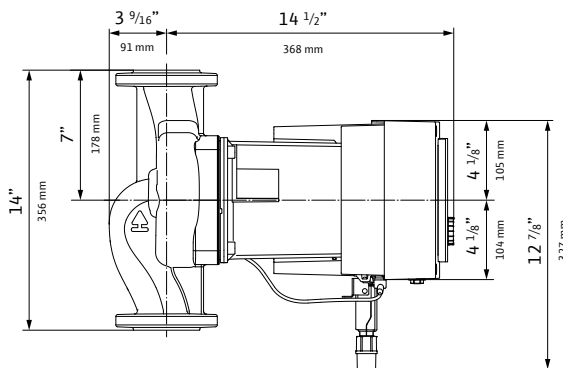

Wilo-Stratos MAXO-Z

Project:	
Engineer:	
Contractor:	
Submitted By:	Date:
Approved By:	Date:

Tag #	Model #	Flow	Head	Control Mode	Cycle	Phase	Voltage
	Maxo-Z 3x3-40				60Hz	1~	230-240V

Product Info

Brand	Wilo
Product Description	Stratos MAXO-Z 3x3-40
Article Number	2164626
Net Weight (approx.)	72 lbs

CIF Module Selection

BACnet MS/TP	
Modbus RTU	
CANopen	
LON TP/FT-10	
PLR	

Accessory Selection

Immersion Temp. Sensor Pt 1000 AA	
Immersion Sleeve G 1/2", 45mm	
Pipe Surface Contact Sensor PT 1000 B	
Immersion Sleeve G 1/2", 100mm	

Dia.	3"
ØD	7 9/16"
Ød	5 1/16"
Øk	6"
n x d _L	4 x 3/4"

Materials

Pump Housing	1.4408
Impeller	PPS-GF40
Shaft	1.4122, DLC-coated
Bearing	Carbon-graphite

Motor Data

Mains Connection	1-230-240V ±10%, 50/60Hz
Motor Type	ECM
Rated Power P ₂	1.641 hp
Min. Speed n _{min}	400 RPM
Max. Speed n _{max}	3050 RPM
Power Consumption P _{1,max}	1.810 hp
Power Consumption P _{1,min}	0.020 hp
Max Current (1-230V) I _{max}	5.88 A
Min Current (1-230V) I _{min}	0.3 A
Insulation Class	F
Protection Class	Enclosure 2

Installation Dimensions

Pipe Connection (discharge)	3"
Pipe Connection (suction)	3"
Flange to Flange	14"

WILO USA LLC
+1 262-204-6600
www.wilo-usa.com
info.us@wilo.com

WILO Canada Inc.
+1 403-276-9456
www.wilo-canada.com
info@wilo-canada.com