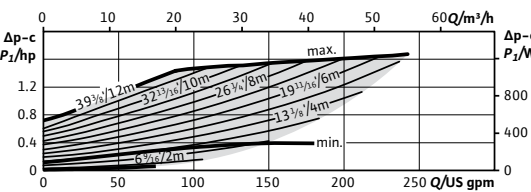

Wilo-Stratos MAXO-Z

Project:	
Engineer:	
Contractor:	
Submitted By:	Date:
Approved By:	Date:

Tag #	Model #	Flow	Head	Control Mode	Cycle	Phase	Voltage
	Maxo-Z 3x3-40				60Hz	1~	230-240V

Product Info

Brand	Wilo
Product Description	Stratos MAXO-Z 3x3-40
Article Number	2164626
Net Weight (approx.)	72 lbs

Hydraulic Data

Max Operating Pressure PN	145 PSI
Min. Suction Head (122°F)	10.0 PSI
Min. Suction Head (176°F)	17.1 PSI
Min. Suction Head (203°F)	21.3 PSI
Min. Suction Head (230°F)	32.7 PSI
Min. Fluid Temp for SHW T	32°F
Max Fluid Temp for SHW T	176°F
Min. Fluid Temp for HVAC T	14°F
Max Fluid Temp for HVAC T	230°F
Min. Ambient Temp (SHW T)	32°F
Max. Ambient Temp (SHW T)	104°F
Min. Ambient Temp (HVAC T)	14°F
Max. Ambient Temp (HVAC T)	104°F

Dia.	3"
ØD	7 9/16"
Ød	5 1/16"
Øk	6"
n x d _L	4 x 3/4"

Materials

Pump Housing	1.4408
Impeller	PPS-GF40
Shaft	1.4122, DLC-coated
Bearing	Carbon-graphite

Motor Data

Mains Connection	1-230-240V ±10%, 50/60Hz
Motor Type	ECM
Rated Power P ₂	1.641 hp
Min. Speed n _{min}	400 RPM
Max. Speed n _{max}	3050 RPM
Power Consumption P _{1,max}	1.810 hp
Power Consumption P _{1,min}	0.020 hp
Max Current (1-230V) I _{max}	5.88 A
Min Current (1-230V) I _{min}	0.3 A
Insulation Class	F
Protection Class	Enclosure 2