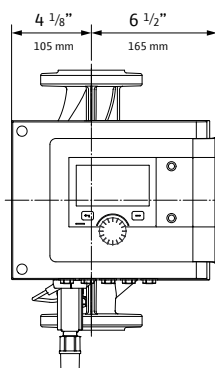

Wilo-Stratos MAXO-Z

Project:	
Engineer:	
Contractor:	
Submitted By:	Date:
Approved By:	Date:

Tag #	Model #	Flow	Head	Control Mode	Cycle	Phase	Voltage
	Maxo-Z 3x3-40				60Hz	1~	230-240V

Product Info

Brand	Wilo
Product Description	Stratos MAXO-Z 3x3-40
Article Number	2164626
Net Weight (approx.)	72 lbs

Dia.	3"
ØD	7 9/16"
Ød	5 1/16"
Øk	6"
n x d _L	4 x 3/4"

Materials

Pump Housing	1.4408
Impeller	PPS-GF40
Shaft	1.4122, DLC-coated
Bearing	Carbon-graphite

Motor Data

Mains Connection	1-230-240V ±10%, 50/60Hz
Motor Type	ECM
Rated Power P ₂	1.641 hp
Min. Speed n _{min}	400 RPM
Max. Speed n _{max}	3050 RPM
Power Consumption P _{1,max}	1.810 hp
Power Consumption P _{1,min}	0.020 hp
Max Current (1-230V) I _{max}	5.88 A
Min Current (1-230V) I _{min}	0.3 A
Insulation Class	F
Protection Class	Enclosure 2

Installation Dimensions

Pipe Connection (discharge)	3"
Pipe Connection (suction)	3"
Flange to Flange	14"

WILO USA LLC
+1 262-204-6600
www.wilo-usa.com
info.us@wilo.com

WILO Canada Inc.
+1 403-276-9456
www.wilo-canada.com
info@wilo-canada.com