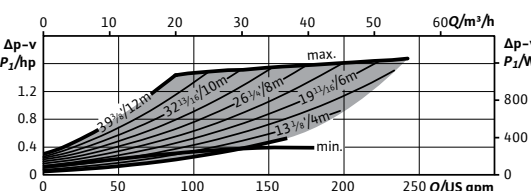

Wilo-Stratos MAXO-Z

Project:	
Engineer:	
Contractor:	
Submitted By:	Date:
Approved By:	Date:

Tag #	Model #	Flow	Head	Control Mode	Cycle	Phase	Voltage
	Maxo-Z 3x3-40				60Hz	1~	230-240V

Product Info

Brand	Wilo
Product Description	Stratos MAXO-Z 3x3-40
Article Number	2164626
Net Weight (approx.)	72 lbs

Hydraulic Data

Max Operating Pressure PN	145 PSI
Min. Suction Head (122°F)	10.0 PSI
Min. Suction Head (176°F)	17.1 PSI
Min. Suction Head (203°F)	21.3 PSI
Min. Suction Head (230°F)	32.7 PSI
Min. Fluid Temp for SHW T	32°F
Max Fluid Temp for SHW T	176°F
Min. Fluid Temp for HVAC T	14°F
Max Fluid Temp for HVAC T	230°F
Min. Ambient Temp (SHW T)	32°F
Max. Ambient Temp (SHW T)	104°F
Min. Ambient Temp (HVAC T)	14°F
Max. Ambient Temp (HVAC T)	104°F

Dia.	3"
ØD	7 9/16"
Ød	5 1/16"
Øk	6"
n x d _L	4 x 3/4"

Materials

Pump Housing	1.4408
Impeller	PPS-GF40
Shaft	1.4122, DLC-coated
Bearing	Carbon-graphite

Motor Data

Mains Connection	1-230-240V ±10%, 50/60Hz
Motor Type	ECM
Rated Power P ₂	1.641 hp
Min. Speed n _{min}	400 RPM
Max. Speed n _{max}	3050 RPM
Power Consumption P _{1,max}	1.810 hp
Power Consumption P _{1,min}	0.020 hp
Max Current (1-230V) I _{max}	5.88 A
Min Current (1-230V) I _{min}	0.3 A
Insulation Class	F
Protection Class	Enclosure 2