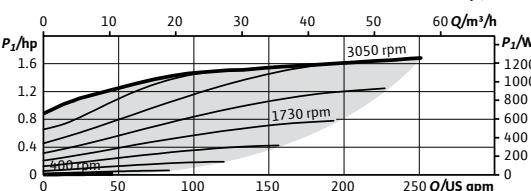

Wilo-Stratos MAXO-Z

Project:	
Engineer:	
Contractor:	
Submitted By:	Date:
Approved By:	Date:

Tag #	Model #	Flow	Head	Control Mode	Cycle	Phase	Voltage
	Maxo-Z 3x3-40				60Hz	1~	230-240V

Product Info

Brand	Wilo
Product Description	Stratos MAXO-Z 3x3-40
Article Number	2164626
Net Weight (approx.)	72 lbs

Hydraulic Data

Max Operating Pressure PN	145 PSI
Min. Suction Head (122°F)	10.0 PSI
Min. Suction Head (176°F)	17.1 PSI
Min. Suction Head (203°F)	21.3 PSI
Min. Suction Head (230°F)	32.7 PSI
Min. Fluid Temp for SHW T	32°F
Max Fluid Temp for SHW T	176°F
Min. Fluid Temp for HVAC T	14°F
Max Fluid Temp for HVAC T	230°F
Min. Ambient Temp (SHW T)	32°F
Max. Ambient Temp (SHW T)	104°F
Min. Ambient Temp (HVAC T)	14°F
Max. Ambient Temp (HVAC T)	104°F

Dia.	3"
ØD	7 9/16"
Ød	5 1/16"
Øk	6"
n x d _L	4 x 3/4"

Materials

Pump Housing	1.4408
Impeller	PPS-GF40
Shaft	1.4122, DLC-coated
Bearing	Carbon-graphite

Motor Data

Mains Connection	1-230-240V ±10%, 50/60Hz
Motor Type	ECM
Rated Power P ₂	1.641 hp
Min. Speed n _{min}	400 RPM
Max. Speed n _{max}	3050 RPM
Power Consumption P _{1,max}	1.810 hp
Power Consumption P _{1,min}	0.020 hp
Max Current (1-230V) I _{max}	5.88 A
Min Current (1-230V) I _{min}	0.3 A
Insulation Class	F
Protection Class	Enclosure 2