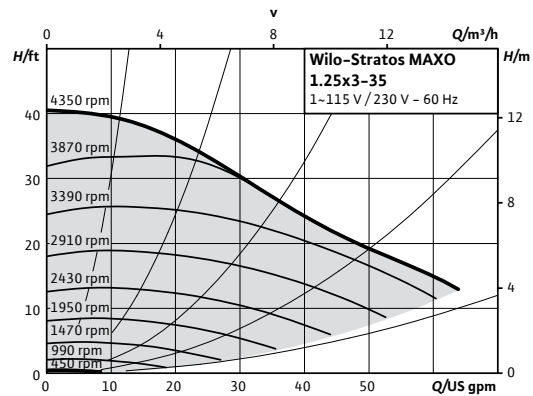

Wilo-Stratos MAXO

Project:	
Engineer:	
Contractor:	
Submitted By:	Date:
Approved By:	Date:

Tag #	Model #	Flow	Head	Control Mode	Cycle	Phase	Voltage
	Maxo 1.25x3-35				60Hz	1~	115/230-240V

Product Info

Brand	Wilo
Product Description	Stratos MAXO 1.25x3-35
Article Number	2164610
Net Weight (approx.)	34 lbs

Hydraulic Data

Max Operating Pressure PN	145 PSI
Min. Suction Head (122°F)	4.3 PSI
Min. Suction Head (203°F)	14.2 PSI
Min. Suction Head (230°F)	22.8 PSI
Min. Fluid Temp.	14°F
Max Fluid Temp.	230°F
Min. Ambient Temp	14°F
Max. Ambient Temp	104°F

Materials

Pump Housing	EN-GJL-250
Impeller	PPS-GF40
Shaft	X30Cr13
Bearing	Carbon, antimony-impregnated

Motor Data

Mains Connection	1-115V ±10%, 50/60Hz 1-230-240V ±10%, 50/60Hz
Motor Type	ECM
Rated Power P ₂	0.354 hp
Min. Speed n _{min}	450 RPM
Max. Speed n _{max}	4350 RPM
Power Consumption P _{3,max}	0.433 hp
Power Consumption P _{1,min}	0.013 hp
Max Current (1-230V) I _{max}	1.38 A
Min Current (1-230V) I _{min}	0.15 A
Max Current (1-115V) I _{max}	2.83 A
Min Current (1-115V) I _{min}	0.15 A
Insulation Class	F
Protection Class	Enclosure 2