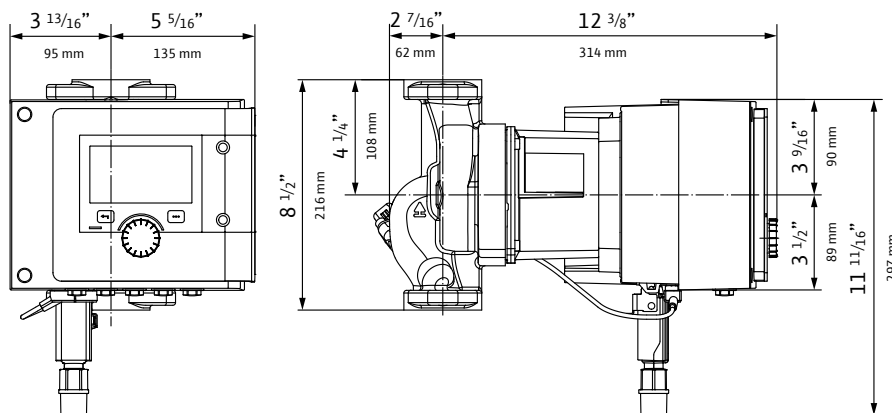

Installation Dimensions

Pipe Connection (discharge)	1 1/4"
Pipe Connection (suction)	1 1/4"
Flange to Flange	8 1/2"

WILO USA LLC
+1 262 204-6600
www.wilo-usa.com
info.us@wilo.com

WILO Canada Inc.
+1 403 276-9456
www.wilo-canada.com
info@wilo-canada.com