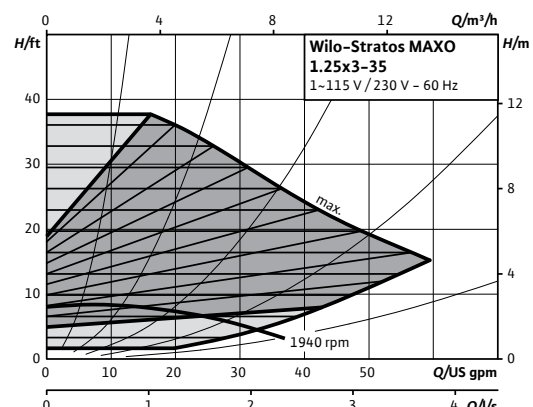

Wilo-Stratos MAXO

Project:	
Engineer:	
Contractor:	
Submitted By:	Date:
Approved By:	Date:

Tag #	Model #	Flow	Head	Control Mode	Cycle	Phase	Voltage
	Maxo 1.25x3-35				60Hz	1~	115/230-240V

Product Info

Brand	Wilo
Product Description	Stratos MAXO 1.25x3-35
Article Number	2164610
Net Weight (approx.)	34 lbs

Hydraulic Data

Max Operating Pressure PN	145 PSI
Min. Suction Head (122°F)	4.3 PSI
Min. Suction Head (203°F)	14.2 PSI
Min. Suction Head (230°F)	22.8 PSI
Min. Fluid Temp.	14°F
Max Fluid Temp.	230°F
Min. Ambient Temp	14°F
Max. Ambient Temp	104°F

Materials

Pump Housing	EN-GJL-250
Impeller	PPS-GF40
Shaft	X30Cr13
Bearing	Carbon, antimony-impregnated

Motor Data

Mains Connection	1-115V ±10%, 50/60Hz 1-230-240V ±10%, 50/60Hz
Motor Type	ECM
Rated Power P ₂	0.354 hp
Min. Speed n _{min}	450 RPM
Max. Speed n _{max}	4350 RPM
Power Consumption P _{3,max}	0.433 hp
Power Consumption P _{1,min}	0.013 hp
Max Current (1-230V) I _{max}	1.38 A
Min Current (1-230V) I _{min}	0.15 A
Max Current (1-115V) I _{max}	2.83 A
Min Current (1-115V) I _{min}	0.15 A
Insulation Class	F
Protection Class	Enclosure 2