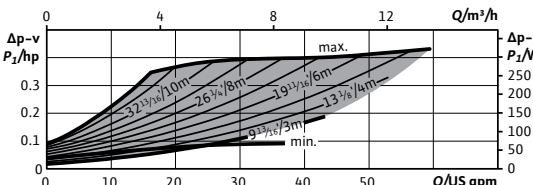

Wilo-Stratos MAXO

Project:	
Engineer:	
Contractor:	
Submitted By:	Date:
Approved By:	Date:

Tag #	Model #	Flow	Head	Control Mode	Cycle	Phase	Voltage
	Maxo 1.25x3-35				60Hz	1~	115/230-240V

Product Info

Brand	Wilo
Product Description	Stratos MAXO 1.25x3-35
Article Number	2164610
Net Weight (approx.)	34 lbs

Hydraulic Data

Max Operating Pressure PN	145 PSI
Min. Suction Head (122°F)	4.3 PSI
Min. Suction Head (203°F)	14.2 PSI
Min. Suction Head (230°F)	22.8 PSI
Min. Fluid Temp.	14°F
Max Fluid Temp.	230°F
Min. Ambient Temp	14°F
Max. Ambient Temp	104°F

Materials

Pump Housing	EN-GJL-250
Impeller	PPS-GF40
Shaft	X30Cr13
Bearing	Carbon, antimony-impregnated

Motor Data

Mains Connection	1-115V ±10%, 50/60Hz 1-230-240V ±10%, 50/60Hz
Motor Type	ECM
Rated Power P ₂	0.354 hp
Min. Speed n _{min}	450 RPM
Max. Speed n _{max}	4350 RPM
Power Consumption P _{3,max}	0.433 hp
Power Consumption P _{1,min}	0.013 hp
Max Current (1-230V) I _{max}	1.38 A
Min Current (1-230V) I _{min}	0.15 A
Max Current (1-115V) I _{max}	2.83 A
Min Current (1-115V) I _{min}	0.15 A
Insulation Class	F
Protection Class	Enclosure 2