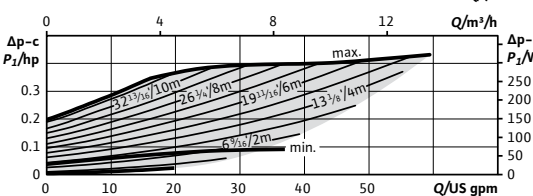

Wilo-Stratos MAXO

Project:	
Engineer:	
Contractor:	
Submitted By:	Date:
Approved By:	Date:

Tag #	Model #	Flow	Head	Control Mode	Cycle	Phase	Voltage
	Maxo 1.25x3-35				60Hz	1~	115/230-240V

Product Info

Brand	Wilo
Product Description	Stratos MAXO 1.25x3-35
Article Number	2164610
Net Weight (approx.)	34 lbs

Hydraulic Data

Max Operating Pressure PN	145 PSI
Min. Suction Head (122°F)	4.3 PSI
Min. Suction Head (203°F)	14.2 PSI
Min. Suction Head (230°F)	22.8 PSI
Min. Fluid Temp.	14°F
Max Fluid Temp.	230°F
Min. Ambient Temp	14°F
Max. Ambient Temp	104°F

Materials

Pump Housing	EN-GJL-250
Impeller	PPS-GF40
Shaft	X30Cr13
Bearing	Carbon, antimony-impregnated

Motor Data

Mains Connection	1-115V ±10%, 50/60Hz 1-230-240V ±10%, 50/60Hz
Motor Type	ECM
Rated Power P ₂	0.354 hp
Min. Speed n _{min}	450 RPM
Max. Speed n _{max}	4350 RPM
Power Consumption P _{3,max}	0.433 hp
Power Consumption P _{1,min}	0.013 hp
Max Current (1-230V) I _{max}	1.38 A
Min Current (1-230V) I _{min}	0.15 A
Max Current (1-115V) I _{max}	2.83 A
Min Current (1-115V) I _{min}	0.15 A
Insulation Class	F
Protection Class	Enclosure 2