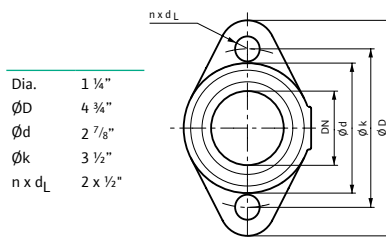

CIF Module Selection

- BACnet MS/TP
- Modbus RTU
- CANopen
- LON TP/FT-10
- PLR

Accessory Selection

- Immersion Temp. Sensor Pt 1000 AA
- Immersion Sleeve G 1/2", 45mm
- Pipe Surface Contact Sensor PT 1000 B
- Immersion Sleeve G 1/2", 100mm

Materials

Pump Housing	EN-GJL-250
Impeller	PPS-GF40
Shaft	X30Cr13
Bearing	Carbon, antimony-impregnated

Motor Data

Mains Connection	1-115V ±10%, 50/60Hz 1-230-240V ±10%, 50/60Hz
Motor Type	ECM
Rated Power P ₂	0.354 hp
Min. Speed n _{min}	450 RPM
Max. Speed n _{max}	4350 RPM
Power Consumption P _{3,max}	0.433 hp
Power Consumption P _{1,min}	0.013 hp
Max Current (1-230V) I _{max}	1.38 A
Min Current (1-230V) I _{min}	0.15 A
Max Current (1-115V) I _{max}	2.83 A
Min Current (1-115V) I _{min}	0.15 A
Insulation Class	F
Protection Class	Enclosure 2

Installation Dimensions

Pipe Connection (discharge)	1 1/4"
Pipe Connection (suction)	1 1/4"
Flange to Flange	8 1/2"

WILO USA LLC
+1 262 204-6600
www.wilo-usa.com
info.us@wilo.com

WILO Canada Inc.
+1 403 276-9456
www.wilo-canada.com
info@wilo-canada.com