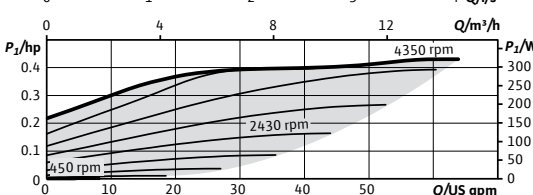

Wilo-Stratos MAXO

Project:	
Engineer:	
Contractor:	
Submitted By:	Date:
Approved By:	Date:

Tag #	Model #	Flow	Head	Control Mode	Cycle	Phase	Voltage
	Maxo 1.25x3-35				60Hz	1~	115/230-240V

Product Info

Brand	Wilo
Product Description	Stratos MAXO 1.25x3-35
Article Number	2164610
Net Weight (approx.)	34 lbs

Hydraulic Data

Max Operating Pressure PN	145 PSI
Min. Suction Head (122°F)	4.3 PSI
Min. Suction Head (203°F)	14.2 PSI
Min. Suction Head (230°F)	22.8 PSI
Min. Fluid Temp.	14°F
Max Fluid Temp.	230°F
Min. Ambient Temp	14°F
Max. Ambient Temp	104°F

Materials

Pump Housing	EN-GJL-250
Impeller	PPS-GF40
Shaft	X30Cr13
Bearing	Carbon, antimony-impregnated

Motor Data

Mains Connection	1-115V ±10%, 50/60Hz 1-230-240V ±10%, 50/60Hz
Motor Type	ECM
Rated Power P ₂	0.354 hp
Min. Speed n _{min}	450 RPM
Max. Speed n _{max}	4350 RPM
Power Consumption P _{3,max}	0.433 hp
Power Consumption P _{1,min}	0.013 hp
Max Current (1-230V) I _{max}	1.38 A
Min Current (1-230V) I _{min}	0.15 A
Max Current (1-115V) I _{max}	2.83 A
Min Current (1-115V) I _{min}	0.15 A
Insulation Class	F
Protection Class	Enclosure 2