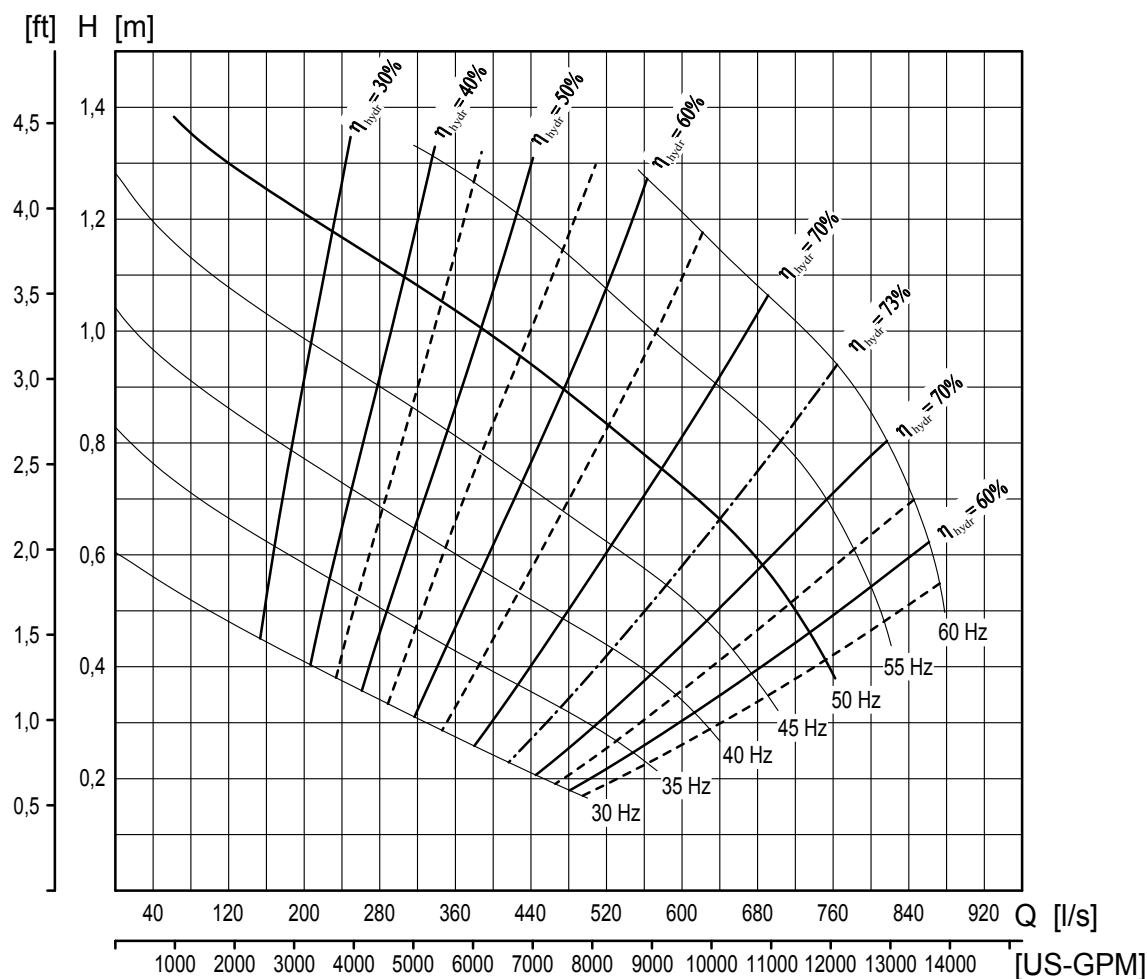

Curves for recirculation pump REZIJET RZP 60-3.37-4/24 S25

Heimgartenstraße 1-3 D-95030 Hof/Saale
 Telefon +49 9281 974-0 Fax +49 9281 96528
 www.wilo.com E-Mail: info@wilo.com

Motor type:	T 17-4/24R (Ex)		
Motor data:	Rated output [kW]	11,5	
	Power input [kW]	14,1	
	Rated speed [rpm]	1700	Number of poles
	Rated current [A]	21	Frequency [Hz]
	Maximum starts [/h]	15	Rated voltage [V]
Propeller type:	welded steel 25°	Number of blades	3
	Diameter [mm]	594	Free ball passage [mm]
			180

Technical modifications reserved

Toleranz $\pm 10\%$