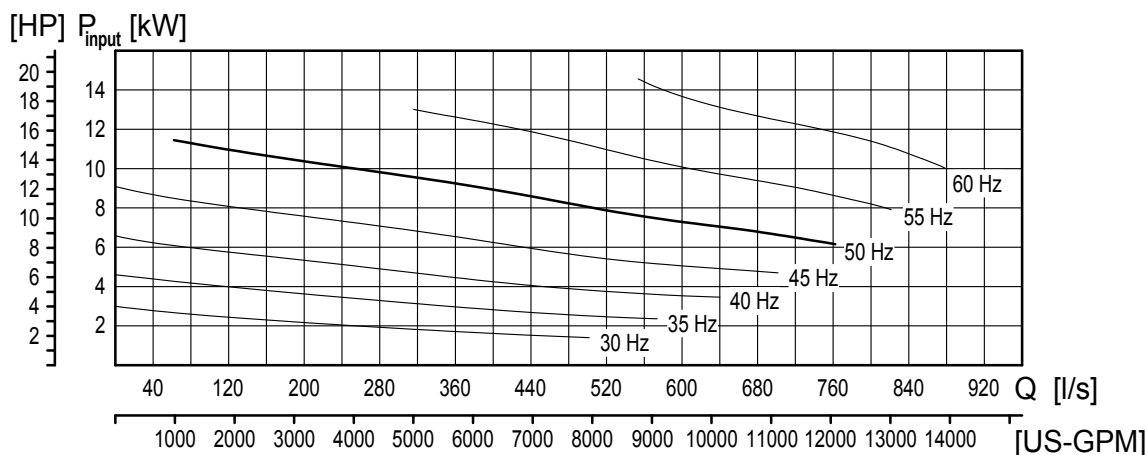

Curves for recirculation pump REZIJET RZP 60-3.37-4/24 S25

Heimgartenstraße 1-3 D-95030 Hof/Saale
 Telefon +49 9281 974-0 Fax +49 9281 96528
 www.wilo.com E-Mail: info@wilo.com

Motor type:	T 17-4/24R (Ex)		
Motor data:	Rated output [kW]	11,5	
	Power input [kW]	14,1	
	Rated speed [rpm]	1700	Number of poles
	Rated current [A]	21	Frequency [Hz]
	Maximum starts [/h]	15	Rated voltage [V]
Propeller type:	welded steel 25°	Number of blades	3
	Diameter [mm]	594	Free ball passage [mm]
			180

Technical modifications reserved

Toleranz $\pm 10\%$