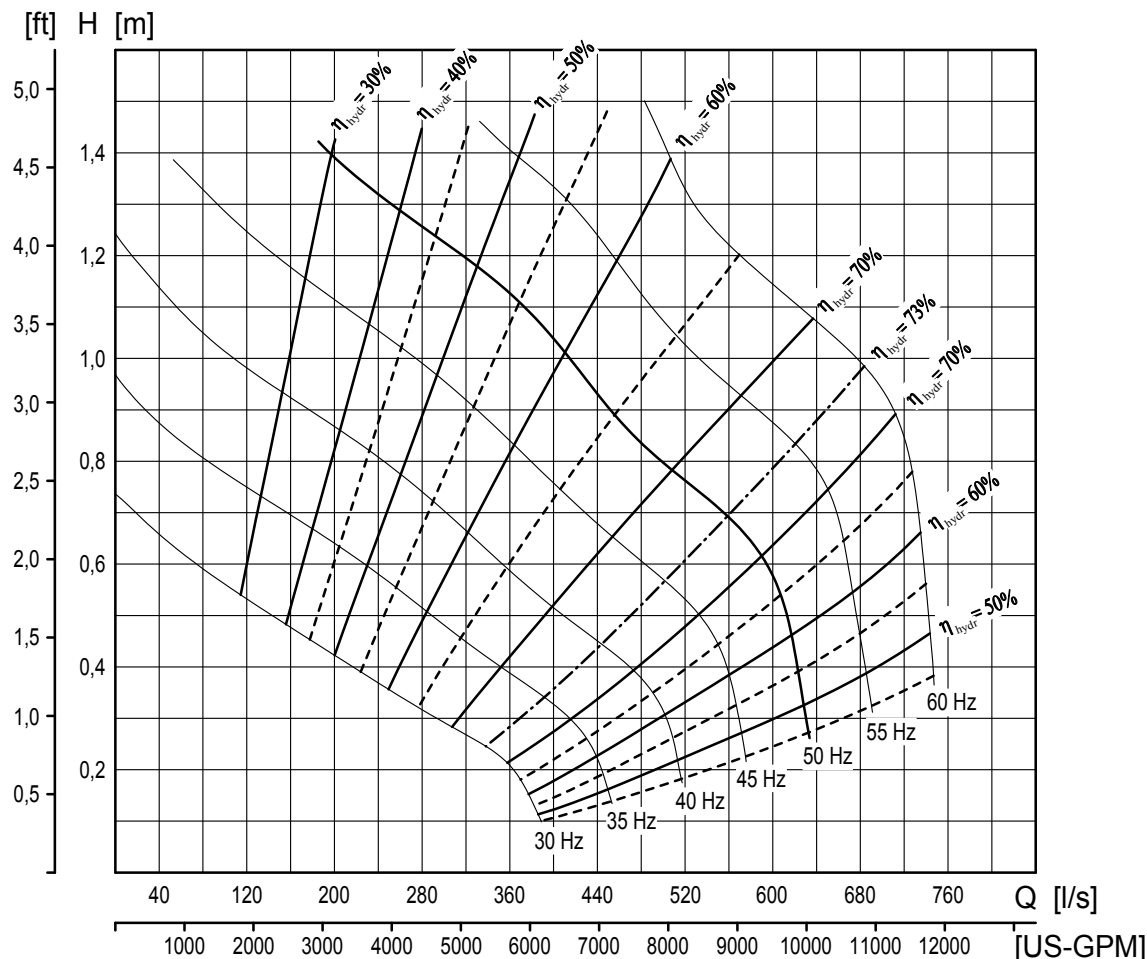

Curves for recirculation pump REZIJET RZP 60-3.46-4/24 S17

Heimgartenstraße 1-3 D-95030 Hof/Saale
 Telefon +49 9281 974-0 Fax +49 9281 96528
 www.wilo.com E-Mail: info@wilo.com

Motor type:	T 17-4/24R (Ex)		
Motor data:	Rated output [kW]	11,5	
	Power input [kW]	14,1	
	Rated speed [rpm]	1700	Number of poles
	Rated current [A]	21	Frequency [Hz]
	Maximum starts [/h]	15	Rated voltage [V]
Propeller type:	welded steel 17°	Number of blades	3
	Diameter [mm]	594	Free ball passage [mm]
			160

Technical modifications reserved

Toleranz $\pm 10\%$