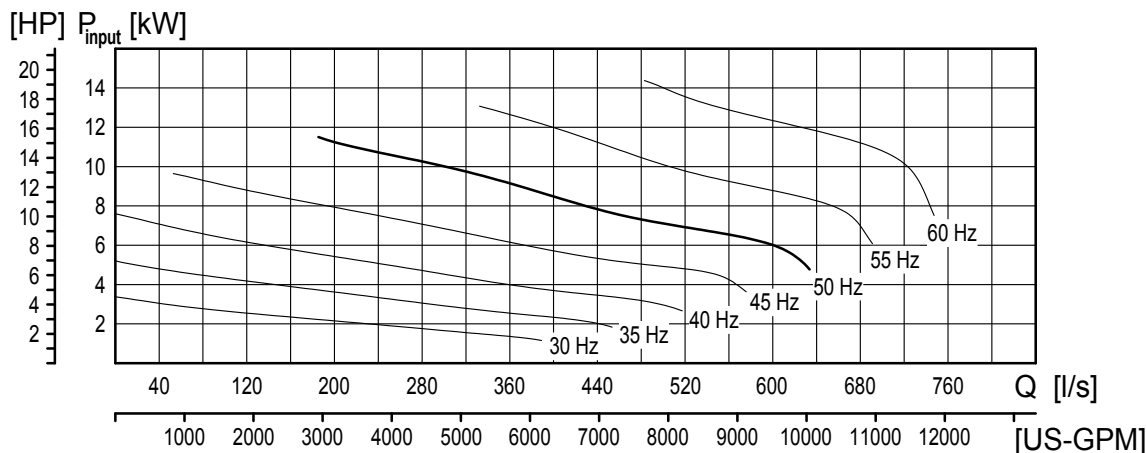

Curves for recirculation pump REZIJET RZP 60-3.46-4/24 S17

Heimgartenstraße 1-3 D-95030 Hof/Saale
 Telefon +49 9281 974-0 Fax +49 9281 96528
 www.wilo.com E-Mail: info@wilo.com

Motor type:	T 17-4/24R (Ex)		
Motor data:	Rated output [kW]	11,5	
	Power input [kW]	14,1	
	Rated speed [rpm]	1700	Number of poles
	Rated current [A]	21	Frequency [Hz]
	Maximum starts [/h]	15	Rated voltage [V]
Propeller type:	welded steel 17°	Number of blades	3
	Diameter [mm]	594	Free ball passage [mm]
			160

Technical modifications reserved

Toleranz $\pm 10\%$