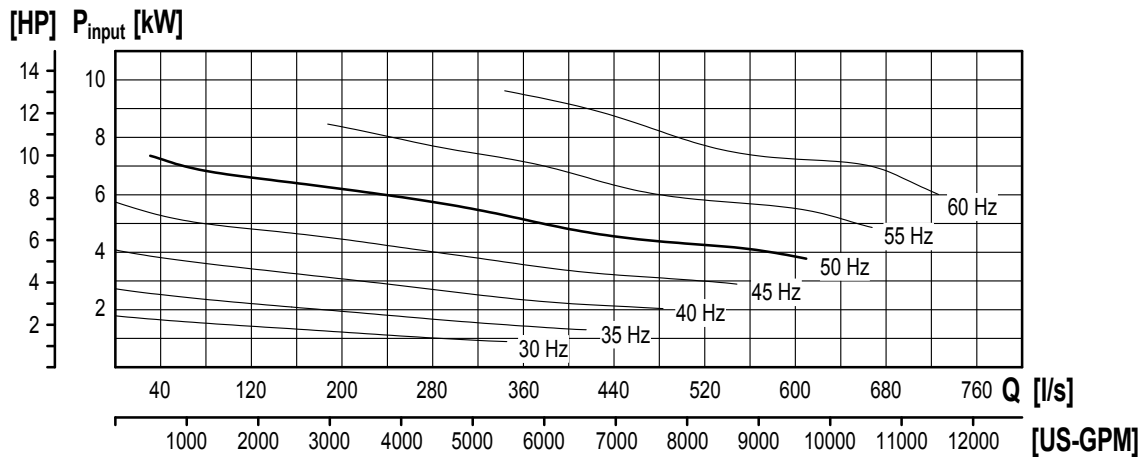

# Curves for recirculation pump REZIJET RZP 60-3.31-4/16 S25

# wilo

Motor type:	T 17-4/16R (Ex)			Heimgartenstraße 1-3 D-95030 Hof/Saale	
Motor data:	Rated output [kW]	7,5	Telefon +49 9281 974-0 Fax +49 9281 96528		www.wilo.com E-Mail: info@wilo.com
	Power input [kW]	9,4			
	Rated speed [rpm]	1680	Number of poles	4	
	Rated current [A]	13,6	Frequency [Hz]	60	
	Maximum starts [ /h]	15	Rated voltage [V]	460	
Propeller type:	welded steel 25°	Number of blades		3	
	Diameter [mm]	594	Free ball passage [mm]	180	