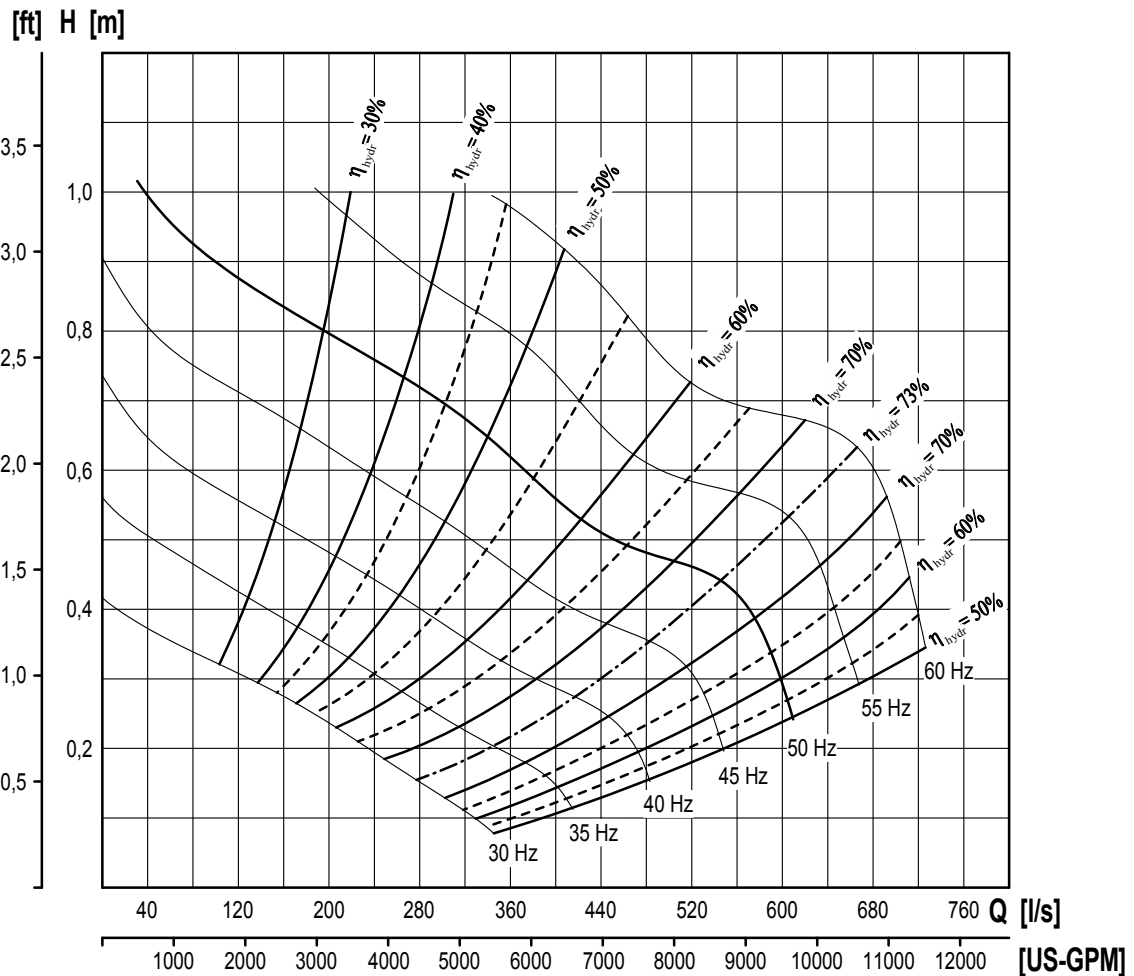

# Curves for recirculation pump REZIJET RZP 60-3.31-4/16 S25

# wilo

Motor type:	T 17-4/16R (Ex)			Heimgartenstraße 1-3 D-95030 Hof/Saale	
Motor data:	Rated output [kW]	7,5	Telefon +49 9281 974-0 Fax +49 9281 96528		www.wilo.com E-Mail: info@wilo.com
	Power input [kW]	9,4			
	Rated speed [rpm]	1680	Number of poles	4	
	Rated current [A]	13,6	Frequency [Hz]	60	
	Maximum starts [ /h]	15	Rated voltage [V]	460	
Propeller type:	welded steel 25°	Number of blades		3	
	Diameter [mm]	594	Free ball passage [mm]	180	

Technical modifications reserved

Toleranz  $\pm 10\%$

Date: 14.05.14 VM

KI0300us.prt