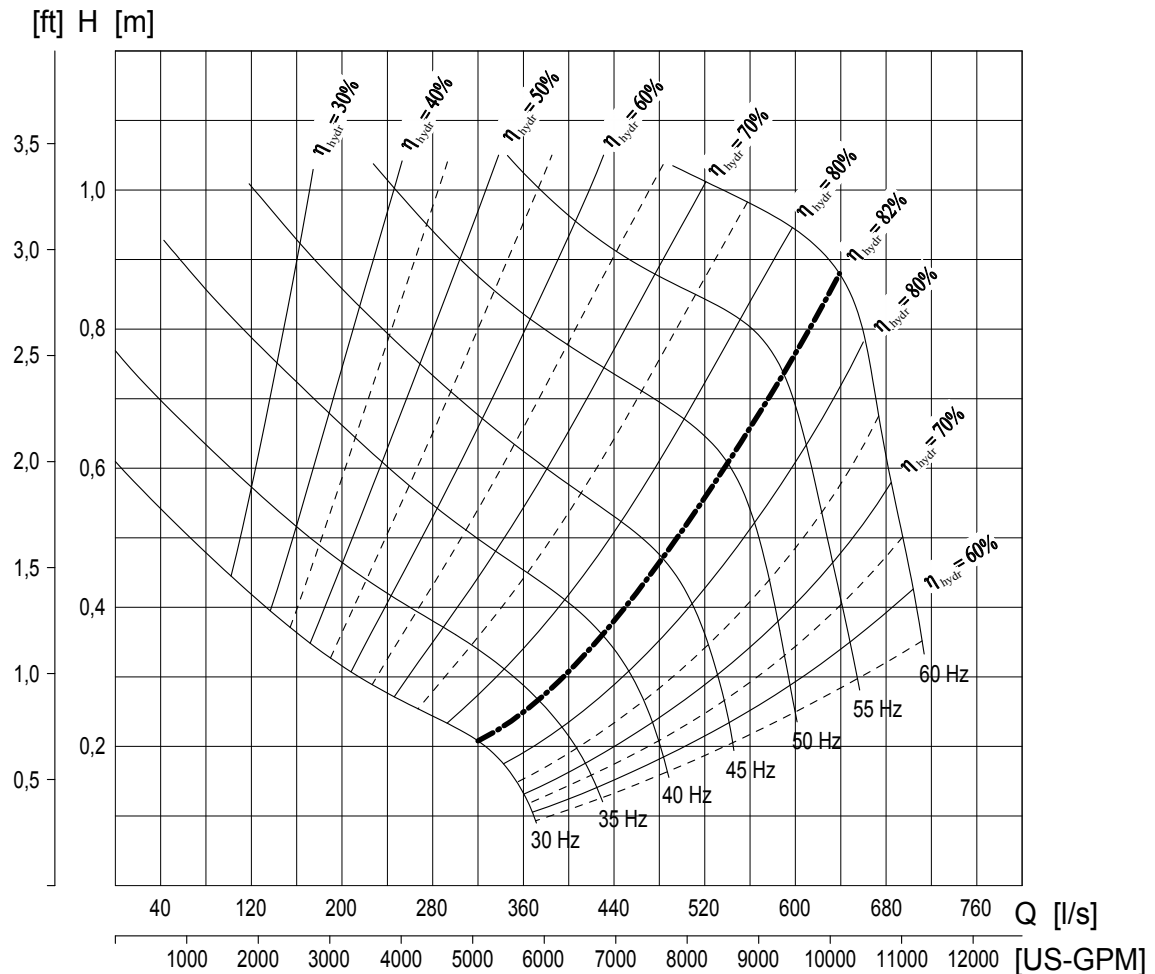

# Curves for recirculation pump REZIJET RZP 60-3.41-4/16 S17

Heimgartenstraße 1-3 D-95030 Hof/Saale  
 Telefon +49 9281 974-0 Fax +49 9281 96528  
 www.wilo.com E-Mail: info@wilo.com

Motor type:	T 17-4/16R (Ex)			
Motor data:	Rated output [kW]	7,5		
	Power input [kW]	9,4		
	Rated speed [rpm]	1680	Number of poles	4
	Rated current [A]	13,6	Frequency [Hz]	60
	Maximum starts [ /h]	15	Rated voltage [V]	460
Propeller type:	welded steel 17°	Number of blades	3	
	Diameter [mm]	594	Free ball passage [mm]	160

Technical modifications reserved

Toleranz  $\pm 10\%$