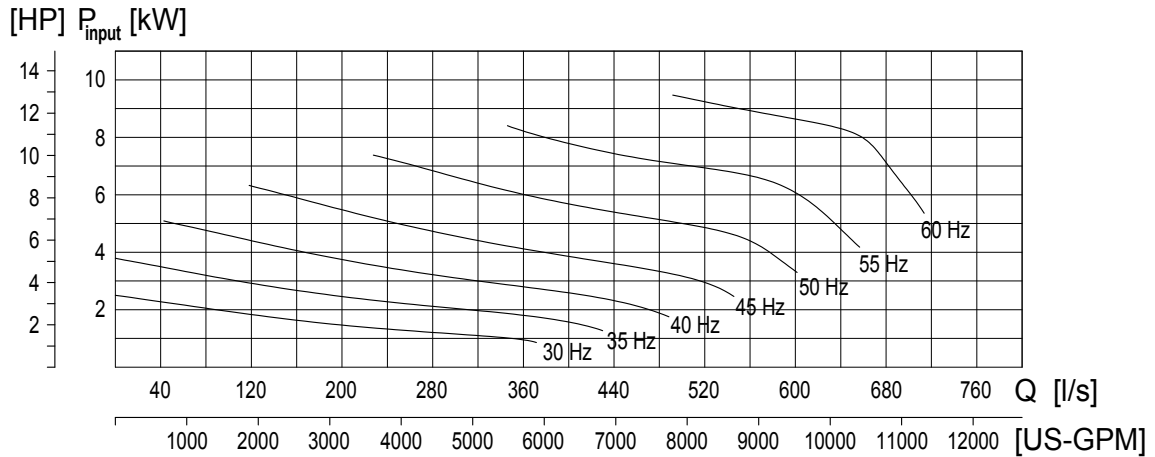

# Curves for recirculation pump REZIJET RZP 60-3.41-4/16 S17

Heimgartenstraße 1-3 D-95030 Hof/Saale  
 Telefon +49 9281 974-0 Fax +49 9281 96528  
 www.wilo.com E-Mail: info@wilo.com

Motor type:	T 17-4/16R (Ex)			
Motor data:	Rated output [kW]	7,5		
	Power input [kW]	9,4		
	Rated speed [rpm]	1680	Number of poles	4
	Rated current [A]	13,6	Frequency [Hz]	60
	Maximum starts [ /h]	15	Rated voltage [V]	460
Propeller type:	welded steel 17°	Number of blades	3	
	Diameter [mm]	594	Free ball passage [mm]	160

Technical modifications reserved

Toleranz  $\pm 10\%$