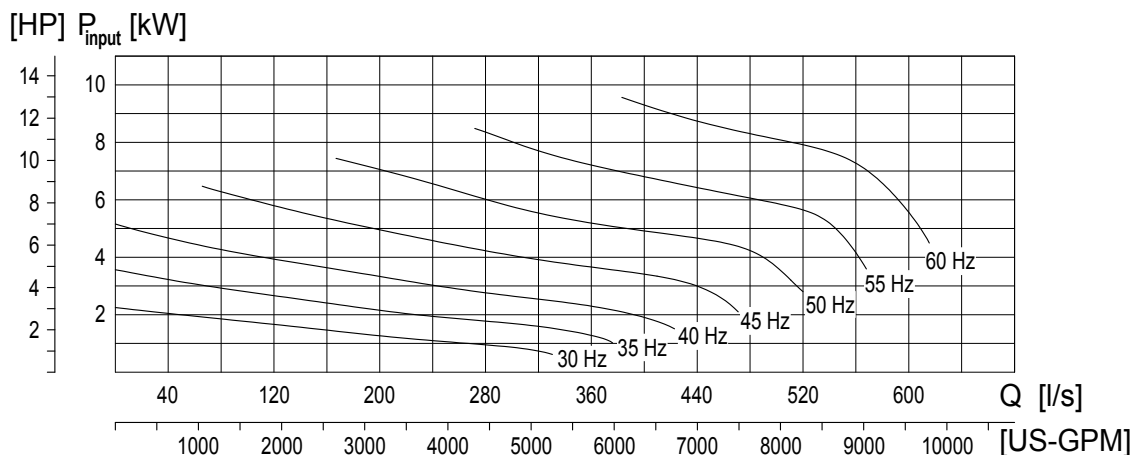

# Curves for recirculation pump REZIJET RZP 60-3.48-4/16 S10

Heimgartenstraße 1-3 D-95030 Hof/Saale  
 Telefon +49 9281 974-0 Fax +49 9281 96528  
 www.wilo.com E-Mail: info@wilo.com

Motor type:	T 17-4/16R (Ex)			
Motor data:	Rated output [kW]	7,5		
	Power input [kW]	9,4		
	Rated speed [rpm]	1680	Number of poles	4
	Rated current [A]	13,6	Frequency [Hz]	60
	Maximum starts [ /h]	15	Rated voltage [V]	460
Propeller type:	welded steel 10°	Number of blades	3	
	Diameter [mm]	594	Free ball passage [mm]	155

Technical modifications reserved

Toleranz  $\pm 10\%$