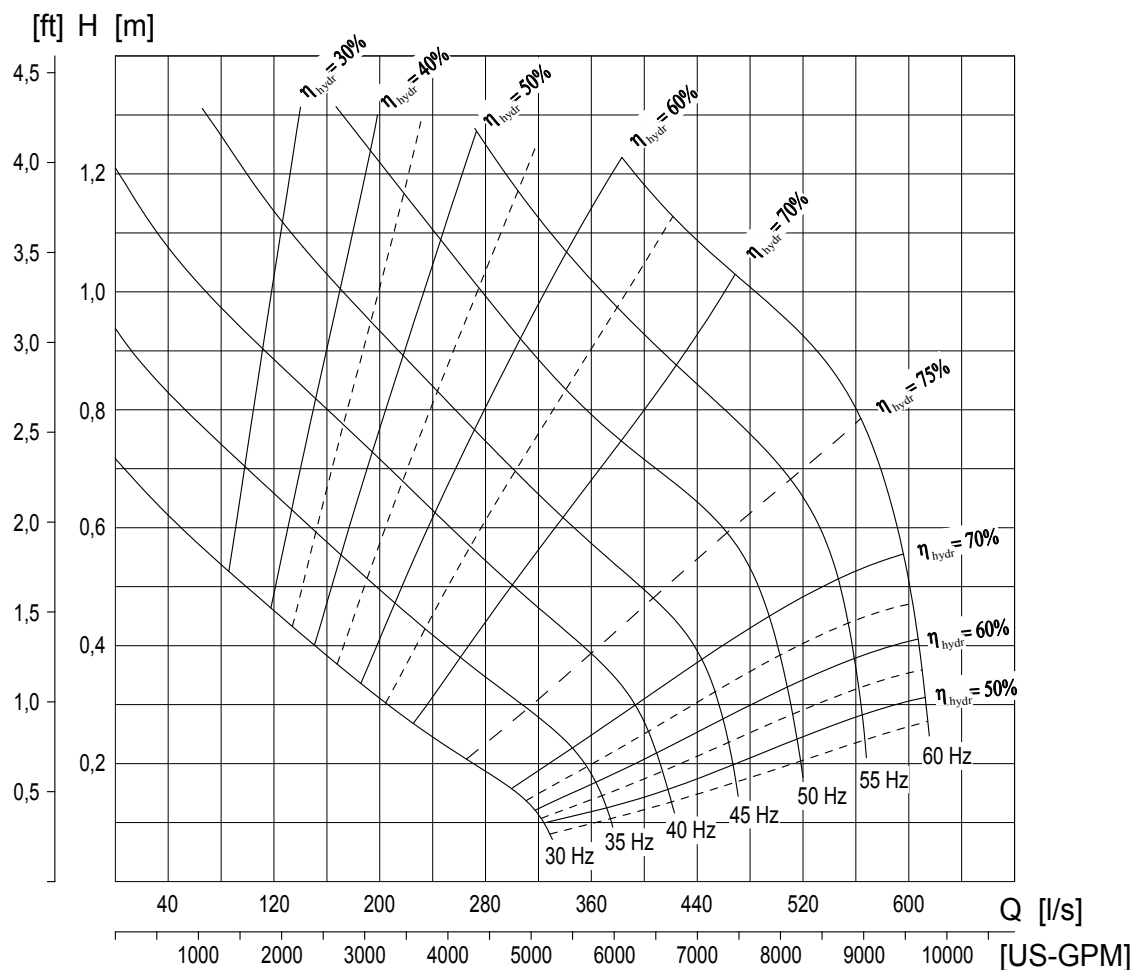

# Curves for recirculation pump REZIJET RZP 60-3.48-4/16 S10

Heimgartenstraße 1-3 D-95030 Hof/Saale  
 Telefon +49 9281 974-0 Fax +49 9281 96528  
 www.wilo.com E-Mail: info@wilo.com

Motor type:	T 17-4/16R (Ex)			
Motor data:	Rated output [kW]	7,5		
	Power input [kW]	9,4		
	Rated speed [rpm]	1680	Number of poles	4
	Rated current [A]	13,6	Frequency [Hz]	60
	Maximum starts [ /h]	15	Rated voltage [V]	460
Propeller type:	welded steel 10°	Number of blades	3	
	Diameter [mm]	594	Free ball passage [mm]	155

Technical modifications reserved

Toleranz  $\pm 10\%$