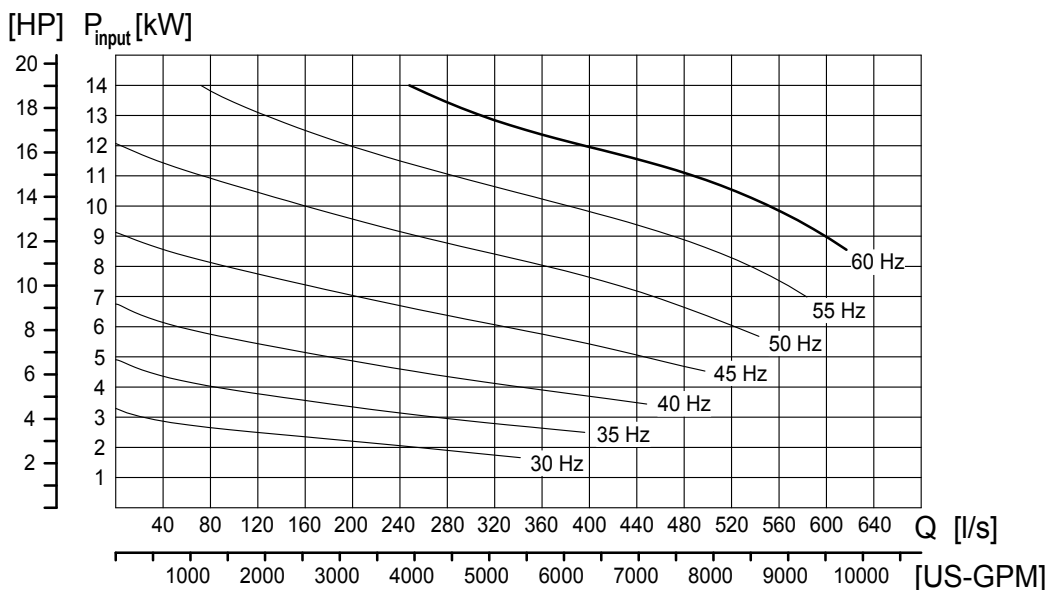

Curves for recirculation pump REZIJET RZP 50-3.48-4/24 S25

Heimgartenstraße 1-3 D-95030 Hof/Saale
 Telefon +49 9281 974-0 Fax +49 9281 96528
 www.wilo.com E-Mail: info@wilo.com

Motor type:	T17-4/24R (Ex)		
Motor data:	Rated output [kW]	11,5	
	Power input [kW]	14	
	Rated speed [rpm]	1700	Number of poles
	Rated current [A]	20,5	Frequency [Hz]
	Maximum starts [/h]	15	Rated voltage [V]
Propeller type:	welded steel 25°	Number of blades	3
	Diameter [mm]	478	Free ball passage [mm]
			140

Technical modifications reserved

Toleranz $\pm 10\%$