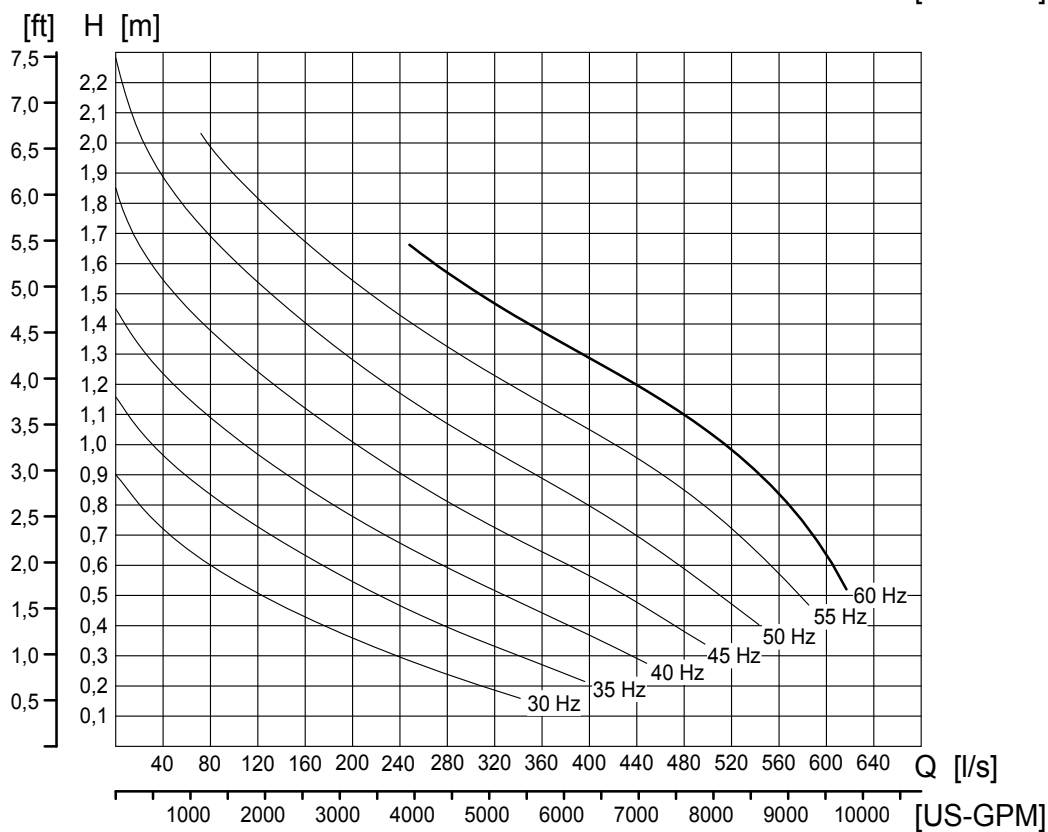

Curves for recirculation pump REZIJET RZP 50-3.48-4/24 S25

Heimgartenstraße 1-3 D-95030 Hof/Saale
 Telefon +49 9281 974-0 Fax +49 9281 96528
 www.wilo.com E-Mail: info@wilo.com

Motor type:	T17-4/24R (Ex)		
Motor data:	Rated output [kW]	11,5	
	Power input [kW]	14	
	Rated speed [rpm]	1700	Number of poles
	Rated current [A]	20,5	Frequency [Hz]
	Maximum starts [/h]	15	Rated voltage [V]
Propeller type:	welded steel 25°	Number of blades	3
	Diameter [mm]	478	Free ball passage [mm]
			140

Technical modifications reserved

Toleranz $\pm 10\%$