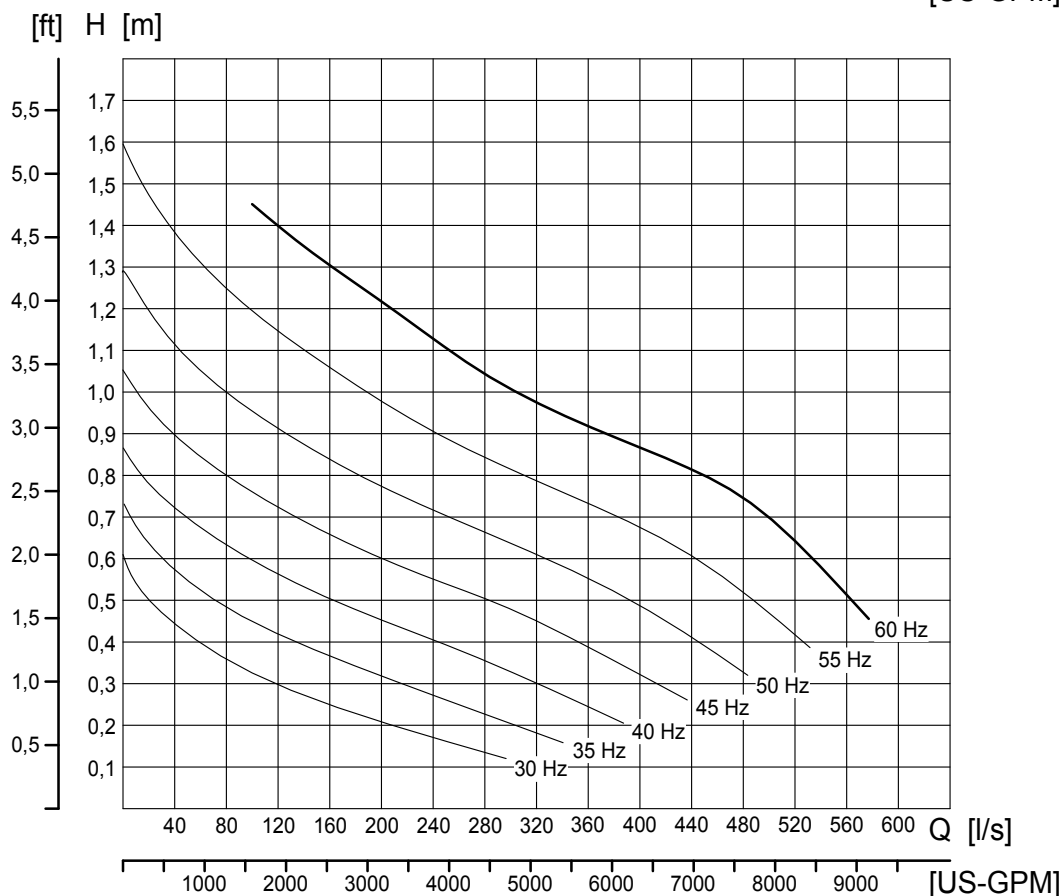

# Curves for recirculation pump REZIJET RZP 50-3.41-4/16 S25

Heimgartenstraße 1-3 D-95030 Hof/Saale  
 Telefon +49 9281 974-0 Fax +49 9281 96528  
 www.wilo.com E-Mail: info@wilo.com

Motor type:	T17-4/16R (Ex)		
Motor data:	Rated output [kW]	7,5	
	Power input [kW]	9,5	
	Rated speed [rpm]	1680	Number of poles
	Rated current [A]	14	Frequency [Hz]
	Maximum starts [ /h]	15	Rated voltage [V]
Propeller type:	welded steel 25°	Number of blades	3
	Diameter [mm]	478	Free ball passage [mm]
			140

Technical modifications reserved

Toleranz  $\pm 10\%$