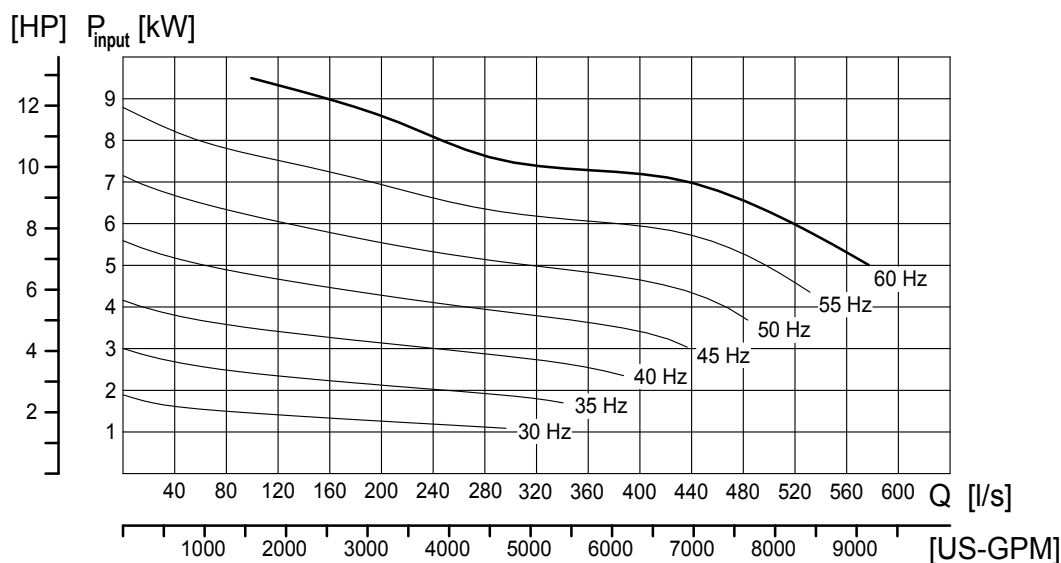

# Curves for recirculation pump REZIJET RZP 50-3.41-4/16 S25

Heimgartenstraße 1-3 D-95030 Hof/Saale  
 Telefon +49 9281 974-0 Fax +49 9281 96528  
 www.wilo.com E-Mail: info@wilo.com

Motor type:	T17-4/16R (Ex)		
Motor data:	Rated output [kW]	7,5	
	Power input [kW]	9,5	
	Rated speed [rpm]	1680	Number of poles
	Rated current [A]	14	Frequency [Hz]
	Maximum starts [ /h]	15	Rated voltage [V]
Propeller type:	welded steel 25°	Number of blades	3
	Diameter [mm]	478	Free ball passage [mm]
			140

Technical modifications reserved

Toleranz  $\pm 10\%$