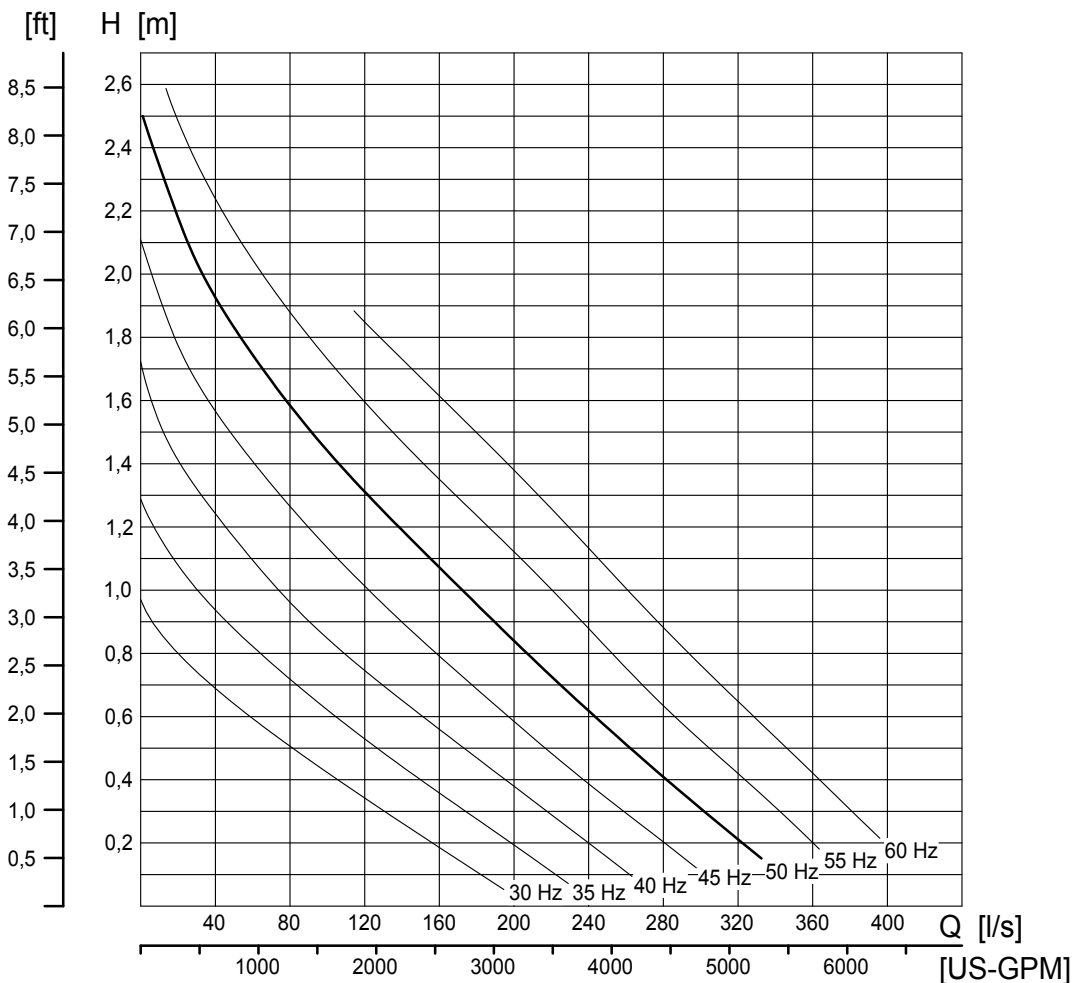

# Curves for recirculation pump REZIJET RZP 50-3.58-4/16 S10

Heimgartenstraße 1-3 D-95030 Hof/Saale  
 Telefon +49 9281 974-0 Fax +49 9281 96528  
 www.wilo.com E-Mail: info@wilo.com

Motor type:	T17-4/16R (Ex)		
Motor data:	Rated output [kW]	7,5	
	Power input [kW]	9,5	
	Rated speed [rpm]	1680	Number of poles
	Rated current [A]	14	Frequency [Hz]
	Maximum starts [ /h]	15	Rated voltage [V]
Propeller type:	welded steel 10°	Number of blades	3
	Diameter [mm]	478	Free ball passage [mm]
			110

Technical modifications reserved

Toleranz  $\pm 10\%$