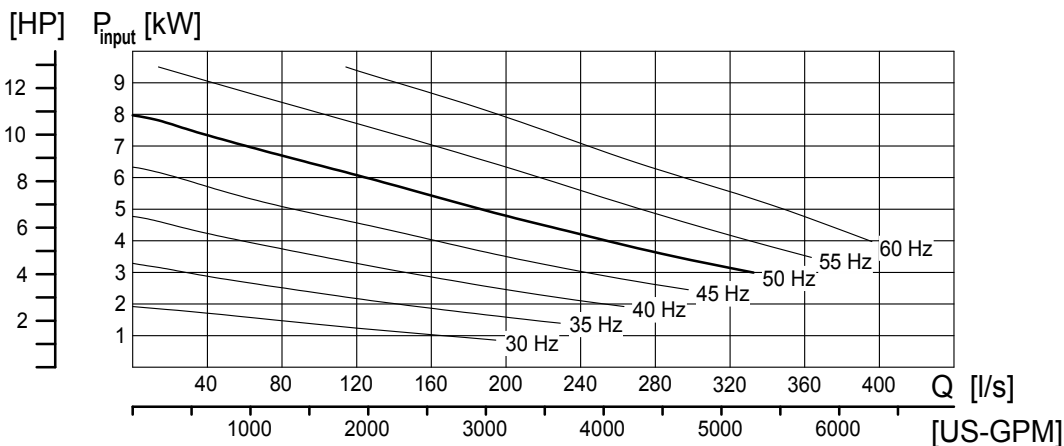

# Curves for recirculation pump REZIJET RZP 50-3.58-4/16 S10

Heimgartenstraße 1-3 D-95030 Hof/Saale  
 Telefon +49 9281 974-0 Fax +49 9281 96528  
 www.wilo.com E-Mail: info@wilo.com

Motor type:	T17-4/16R (Ex)		
Motor data:	Rated output [kW]	7,5	
	Power input [kW]	9,5	
	Rated speed [rpm]	1680	Number of poles
	Rated current [A]	14	Frequency [Hz]
	Maximum starts [ /h]	15	Rated voltage [V]
Propeller type:	welded steel 10°	Number of blades	3
	Diameter [mm]	478	Free ball passage [mm]
			110

Technical modifications reserved

Toleranz  $\pm 10\%$