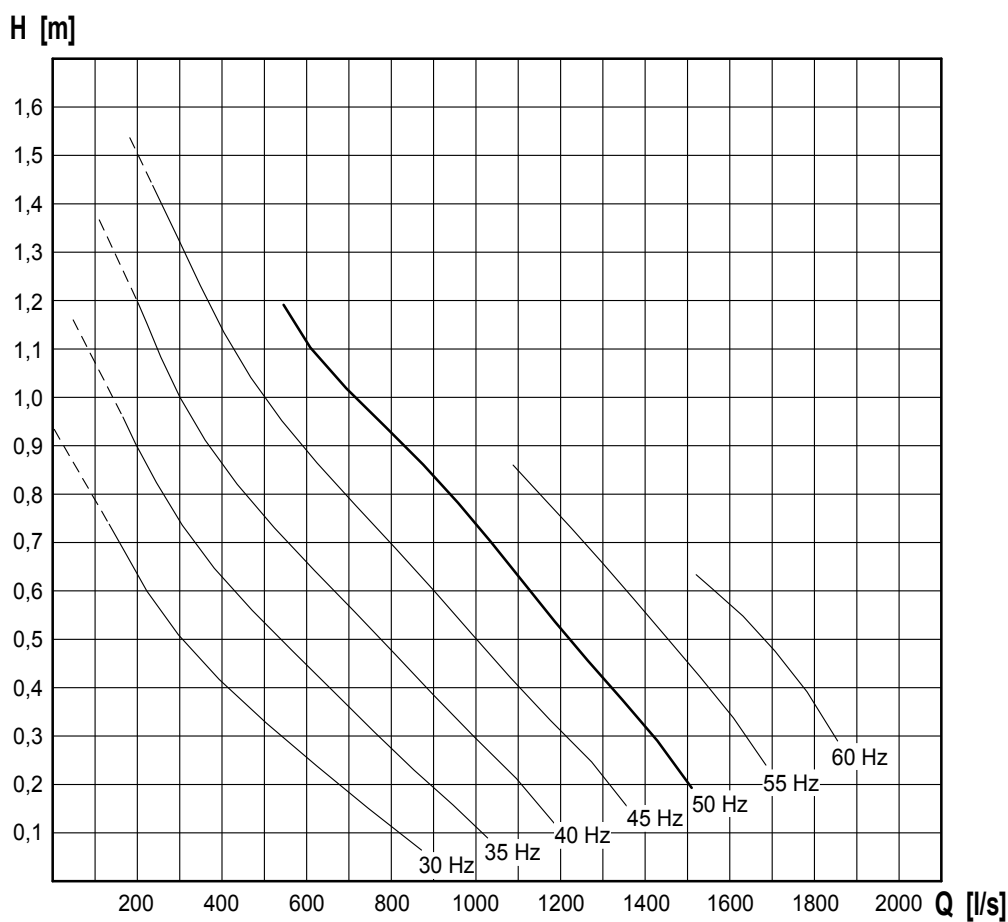

# Curves for recirculation pump REZIJET RZP 80-2.33-4/30 S17-4

# wilo

Heimgartenstraße 1-3 D-95030 Hof/Saale  
 Telefon +49 9281 974-0 Fax +49 9281 96528  
 www.wilo.com E-Mail: info@wilo.com

Motor type:	T 20-4/30R		
Motor data:	Rated output [kW]	18,5	
	Power input [kW]	22	
	Rated speed [rpm]	1435	Number of poles
	Rated current [A]	36,5	Frequency [Hz]
	Maximum starts [ /h]	15	Rated voltage [V]
Propeller type:	welded steel 17°	Number of blades	4
	Diameter [mm]	785	Free ball passage [mm]
			190

Technical modifications reserved

Toleranz ± 10%