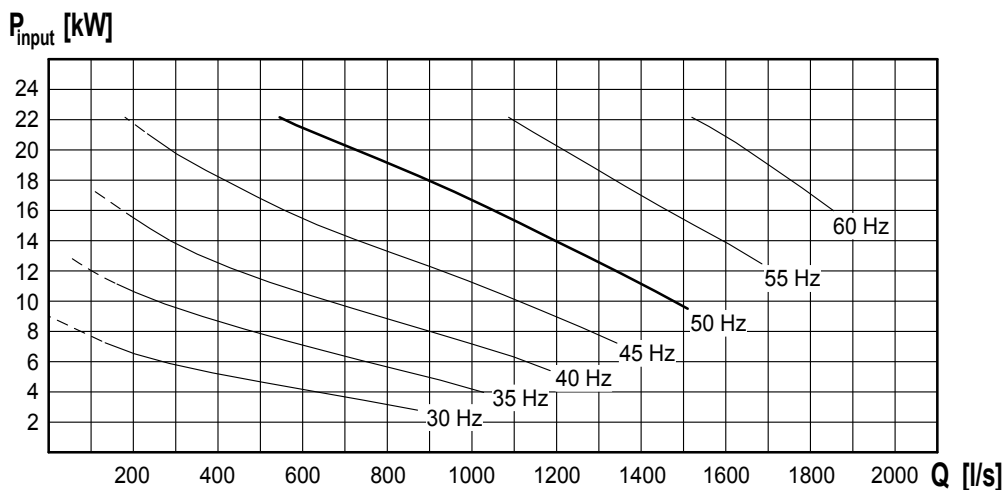

# Curves for recirculation pump REZIJET RZP 80-2.33-4/30 S17-4

# wilo

Heimgartenstraße 1-3 D-95030 Hof/Saale  
 Telefon +49 9281 974-0 Fax +49 9281 96528  
 www.wilo.com E-Mail: info@wilo.com

Motor type:	T 20-4/30R		
Motor data:	Rated output [kW]	18,5	
	Power input [kW]	22	
	Rated speed [rpm]	1435	Number of poles
	Rated current [A]	36,5	Frequency [Hz]
	Maximum starts [ /h]	15	Rated voltage [V]
Propeller type:	welded steel 17°	Number of blades	4
	Diameter [mm]	785	Free ball passage [mm]
			190