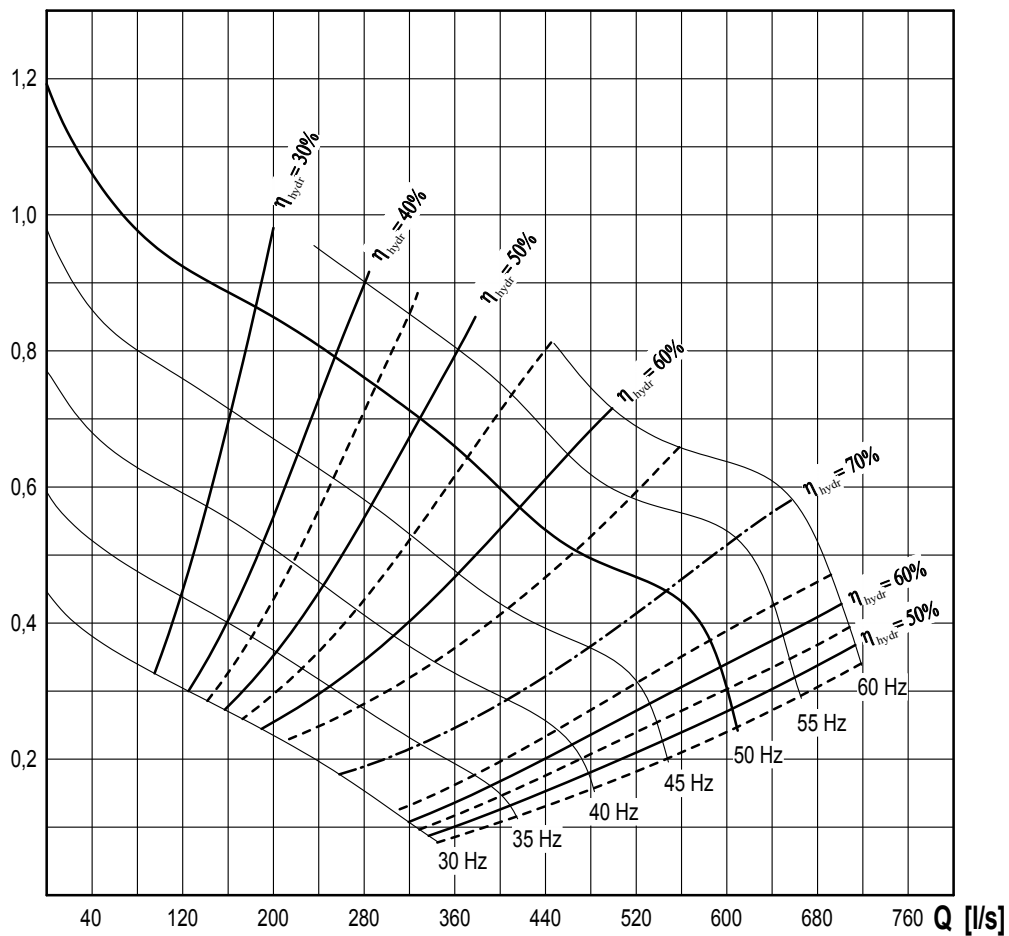

Curves for recirculation pump REZIJET RZP 60-3.26-4/16 S25

wilo

Heimgartenstraße 1-3 D-95030 Hof/Saale
 Telefon +49 9281 974-0 Fax +49 9281 96528
 www.wilo.com E-Mail: info@wilo.com

Motor type:	T 17-4/16R (Ex)		
Motor data:	Rated output [kW]	6,5	
	Power input [kW]	8,2	
	Rated speed [rpm]	1400	Number of poles
	Rated current [A]	13,5	Frequency [Hz]
	Maximum starts [/h]	15	Rated voltage [V]
Propeller type:	welded steel 25°	Number of blades	3
	Diameter [mm]	594	Free ball passage [mm]
			180

[HP] P_{input} [kW]

H [m]

Technical modifications reserved

Toleranz $\pm 10\%$

Date: 29.01.14 NP

KI0296us.prt