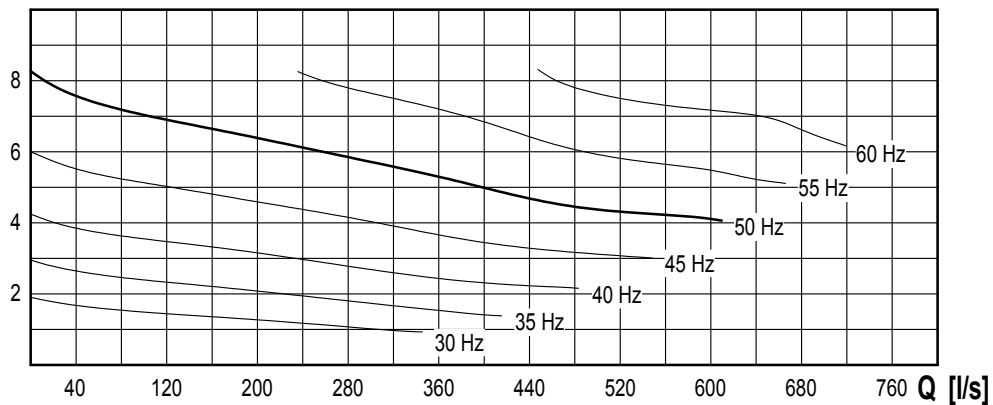

Curves for recirculation pump REZIJET RZP 60-3.26-4/16 S25

wilo

Heimgartenstraße 1-3 D-95030 Hof/Saale
Telefon +49 9281 974-0 Fax +49 9281 96528
www.wilo.com E-Mail: info@wilo.com

Motor type:	T 17-4/16R (Ex)		
Motor data:	Rated output [kW]	6,5	
	Power input [kW]	8,2	
	Rated speed [rpm]	1400	Number of poles
	Rated current [A]	13,5	Frequency [Hz]
	Maximum starts [/h]	15	Rated voltage [V]
Propeller type:	welded steel 25°	Number of blades	3
	Diameter [mm]	594	Free ball passage [mm]
			180

[HP] P_{input} [kW]

H [m]