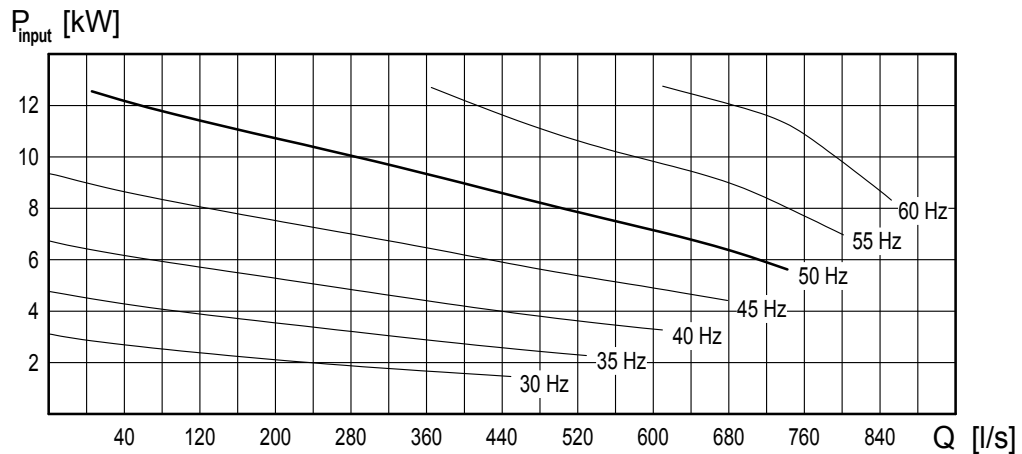

Curves for recirculation pump REZIJET RZP 60-3.31-4/24 S25

Heimgartenstraße 1-3 D-95030 Hof/Saale
 Telefon +49 9281 974-0 Fax +49 9281 96528
 www.wilo.com E-Mail: info@wilo.com

Motor type:	T 17-4/24R (Ex)			
Motor data:	Rated output [kW]	10		
	Power input [kW]	12,2		
	Rated speed [rpm]	1417	Number of poles	4
	Rated current [A]	21	Frequency [Hz]	50
	Maximum starts [/h]	15	Rated voltage [V]	400
Propeller type:	welded steel 25°	Number of blades	3	
	Diameter [mm]	594	Free ball passage [mm]	180

Technical modifications reserved

Toleranz $\pm 10\%$