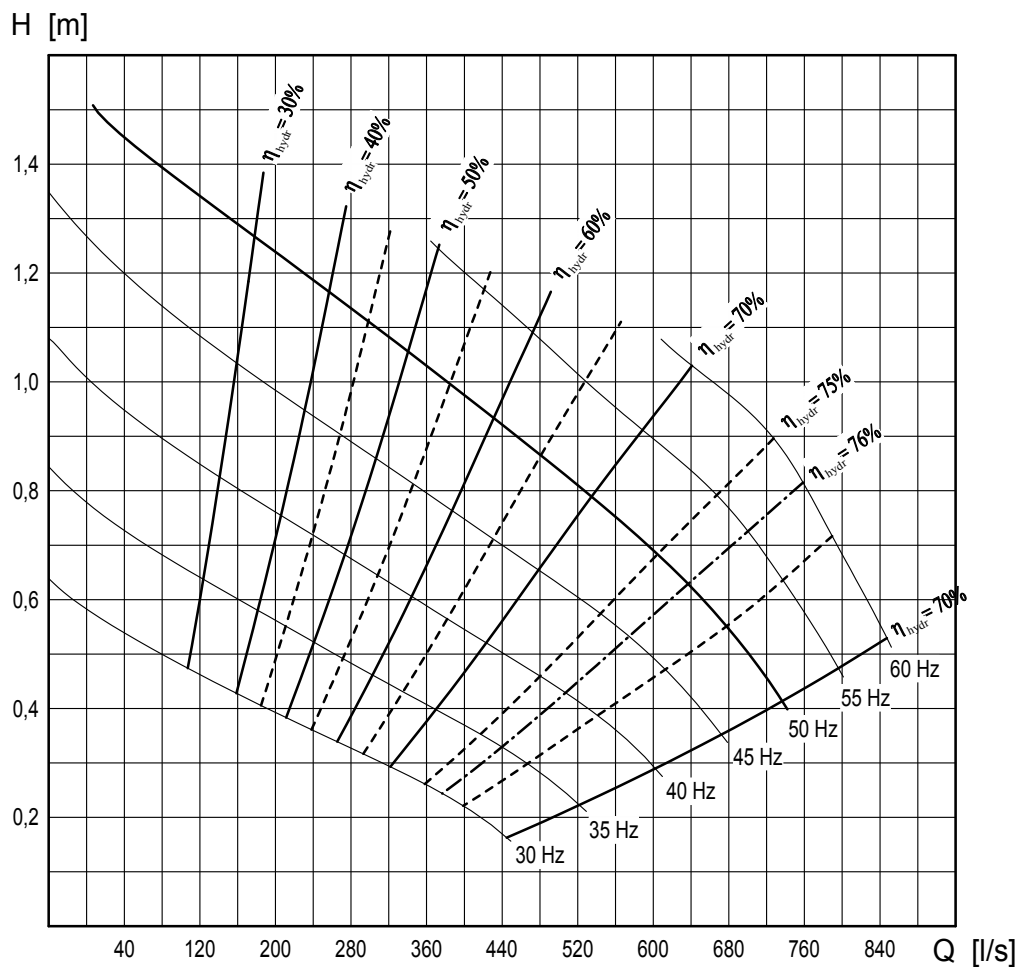

Curves for recirculation pump REZIJET RZP 60-3.31-4/24 S25

Heimgartenstraße 1-3 D-95030 Hof/Saale
 Telefon +49 9281 974-0 Fax +49 9281 96528
 www.wilo.com E-Mail: info@wilo.com

Motor type:	T 17-4/24R (Ex)			
Motor data:	Rated output [kW]	10		
	Power input [kW]	12,2		
	Rated speed [rpm]	1417	Number of poles	4
	Rated current [A]	21	Frequency [Hz]	50
	Maximum starts [/h]	15	Rated voltage [V]	400
Propeller type:	welded steel 25°	Number of blades	3	
	Diameter [mm]	594	Free ball passage [mm]	180

Technical modifications reserved

Toleranz $\pm 10\%$