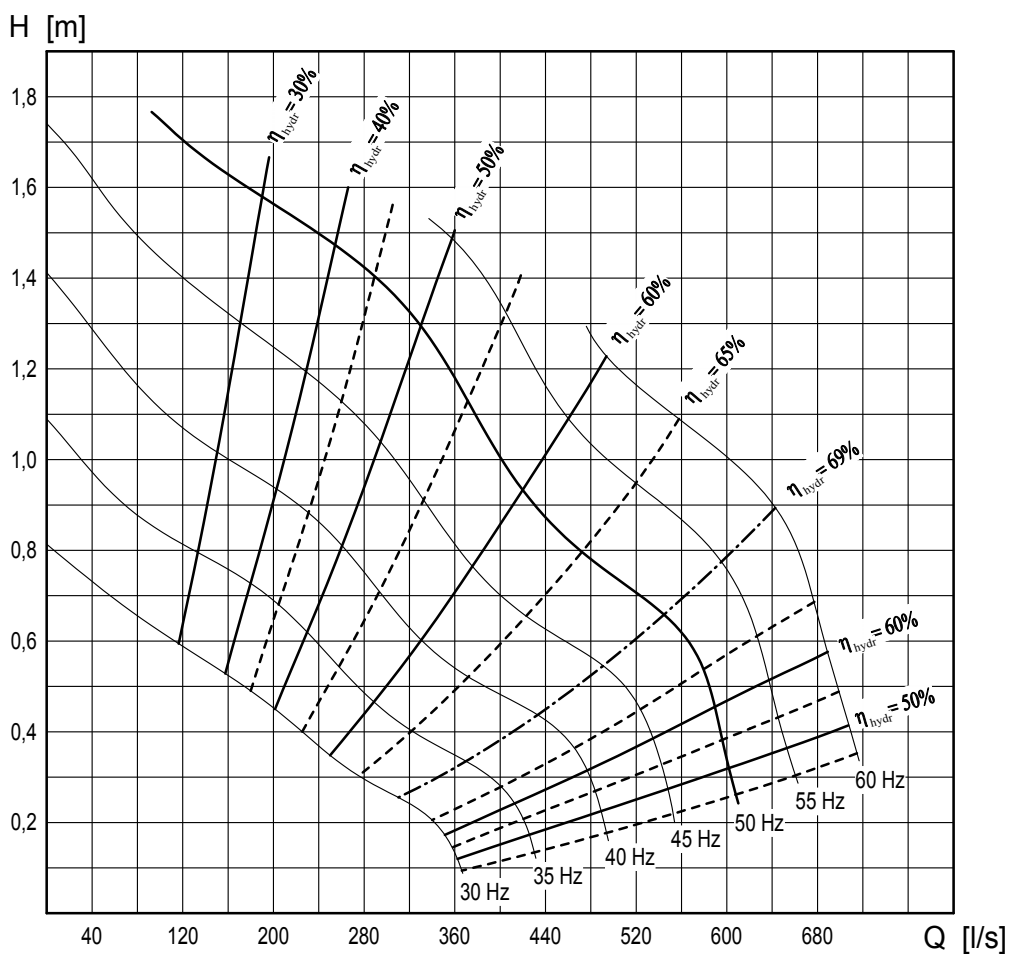

# Curves for recirculation pump REZIJET RZP 60-3.38-4/24 S17

Heimgartenstraße 1-3 D-95030 Hof/Saale  
 Telefon +49 9281 974-0 Fax +49 9281 96528  
 www.wilo.com E-Mail: info@wilo.com

Motor type:	T 17-4/24R (Ex)		
Motor data:	Rated output [kW]	10	
	Power input [kW]	12,2	
	Rated speed [rpm]	1417	Number of poles
	Rated current [A]	21	Frequency [Hz]
	Maximum starts [ /h ]	15	Rated voltage [V]
Propeller type:	welded steel 17°	Number of blades	3
	Diameter [mm]	594	Free ball passage [mm]
			160

Technical modifications reserved

Toleranz  $\pm 10\%$

Date: 21.01.13 MaK

KI0038us.prt