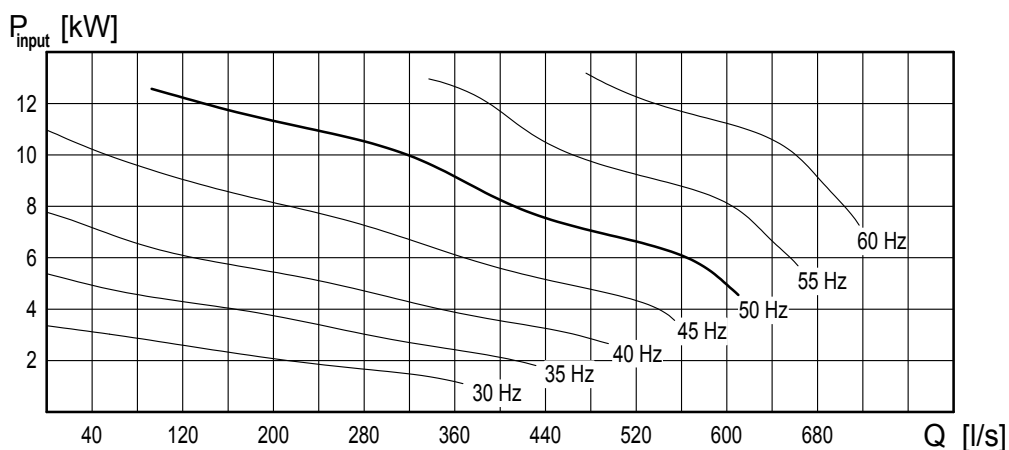

# Curves for recirculation pump REZIJET RZP 60-3.38-4/24 S17

Heimgartenstraße 1-3 D-95030 Hof/Saale  
 Telefon +49 9281 974-0 Fax +49 9281 96528  
 www.wilo.com E-Mail: info@wilo.com

Motor type:	T 17-4/24R (Ex)		
Motor data:	Rated output [kW]	10	
	Power input [kW]	12,2	
	Rated speed [rpm]	1417	Number of poles
	Rated current [A]	21	Frequency [Hz]
	Maximum starts [ /h ]	15	Rated voltage [V]
Propeller type:	welded steel 17°	Number of blades	3
	Diameter [mm]	594	Free ball passage [mm]
			160