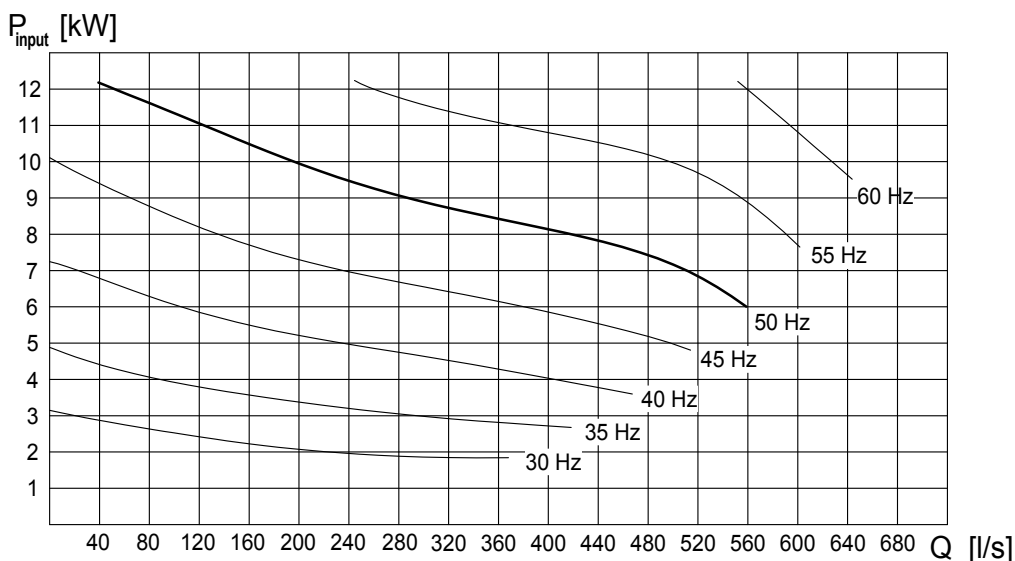

# Curves for recirculation pump REZIJET RZP 50-3.43-4/24 S25

Heimgartenstraße 1-3 D-95030 Hof/Saale  
 Telefon +49 9281 974-0 Fax +49 9281 96528  
 www.wilo.com E-Mail: info@wilo.com

Motor type:	T17-4/24R (Ex)			
Motor data:	Rated output [kW]	10		
	Power input [kW]	12,2		
	Rated speed [rpm]	1417	Number of poles	4
	Rated current [A]	21	Frequency [Hz]	50
	Maximum starts [ /h]	15	Rated voltage [V]	400
Propeller type:	welded steel 25°	Number of blades		3
	Diameter [mm]	478	Free ball passage [mm]	140

Technical modifications reserved

Toleranz  $\pm 10\%$