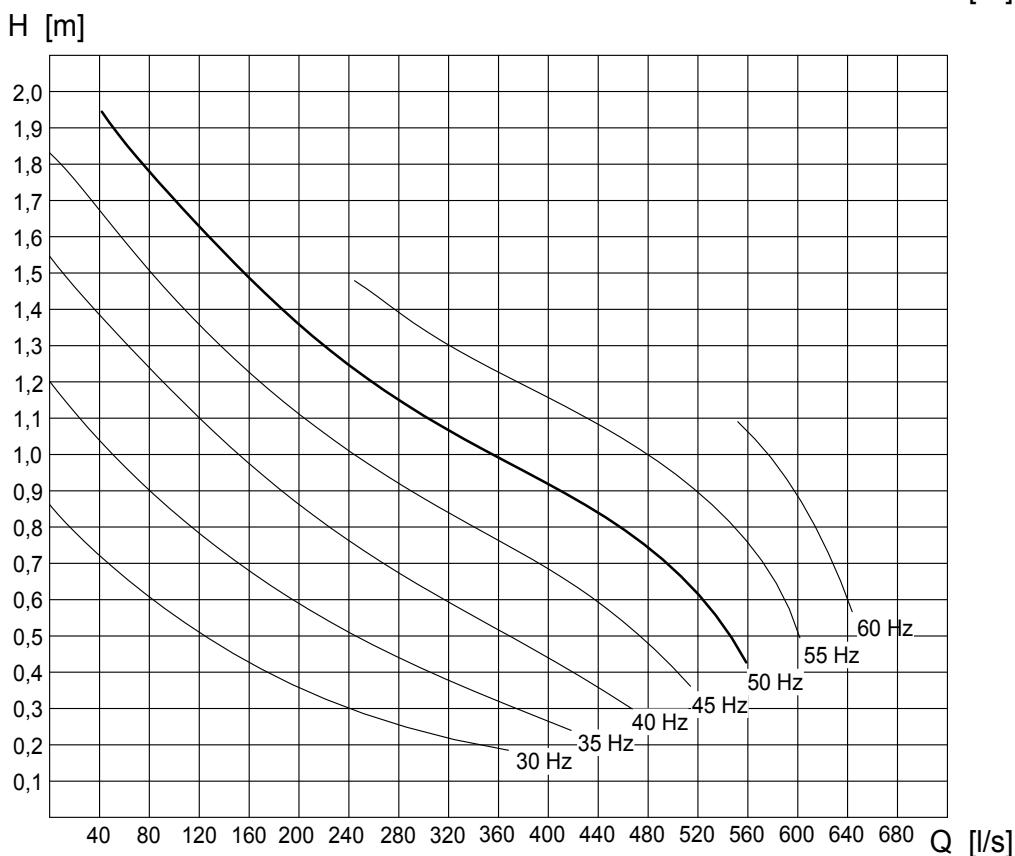

# Curves for recirculation pump REZIJET RZP 50-3.43-4/24 S25

Heimgartenstraße 1-3 D-95030 Hof/Saale  
 Telefon +49 9281 974-0 Fax +49 9281 96528  
 www.wilo.com E-Mail: info@wilo.com

Motor type:	T17-4/24R (Ex)			
Motor data:	Rated output [kW]	10		
	Power input [kW]	12,2		
	Rated speed [rpm]	1417	Number of poles	4
	Rated current [A]	21	Frequency [Hz]	50
	Maximum starts [ /h]	15	Rated voltage [V]	400
Propeller type:	welded steel 25°	Number of blades		3
	Diameter [mm]	478	Free ball passage [mm]	140

Technical modifications reserved

Toleranz  $\pm 10\%$