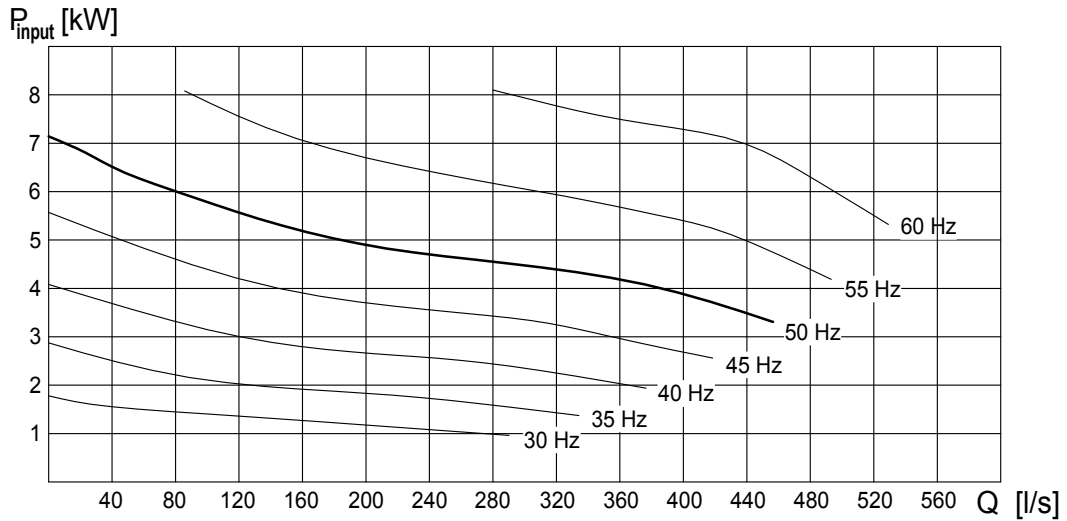

# Curves for recirculation pump REZIJET RZP 50-3.34-4/16 S25

Heimgartenstraße 1-3 D-95030 Hof/Saale  
 Telefon +49 9281 974-0 Fax +49 9281 96528  
 www.wilo.com E-Mail: info@wilo.com

Motor type:	T17-4/16R (Ex)		
Motor data:	Rated output [kW]	6,5	
	Power input [kW]	8,2	
	Rated speed [rpm]	1400	Number of poles
	Rated current [A]	13,5	Frequency [Hz]
	Maximum starts [ /h]	15	Rated voltage [V]
Propeller type:	welded steel 25°	Number of blades	3
	Diameter [mm]	478	Free ball passage [mm]
			140

Technical modifications reserved

Toleranz  $\pm 10\%$