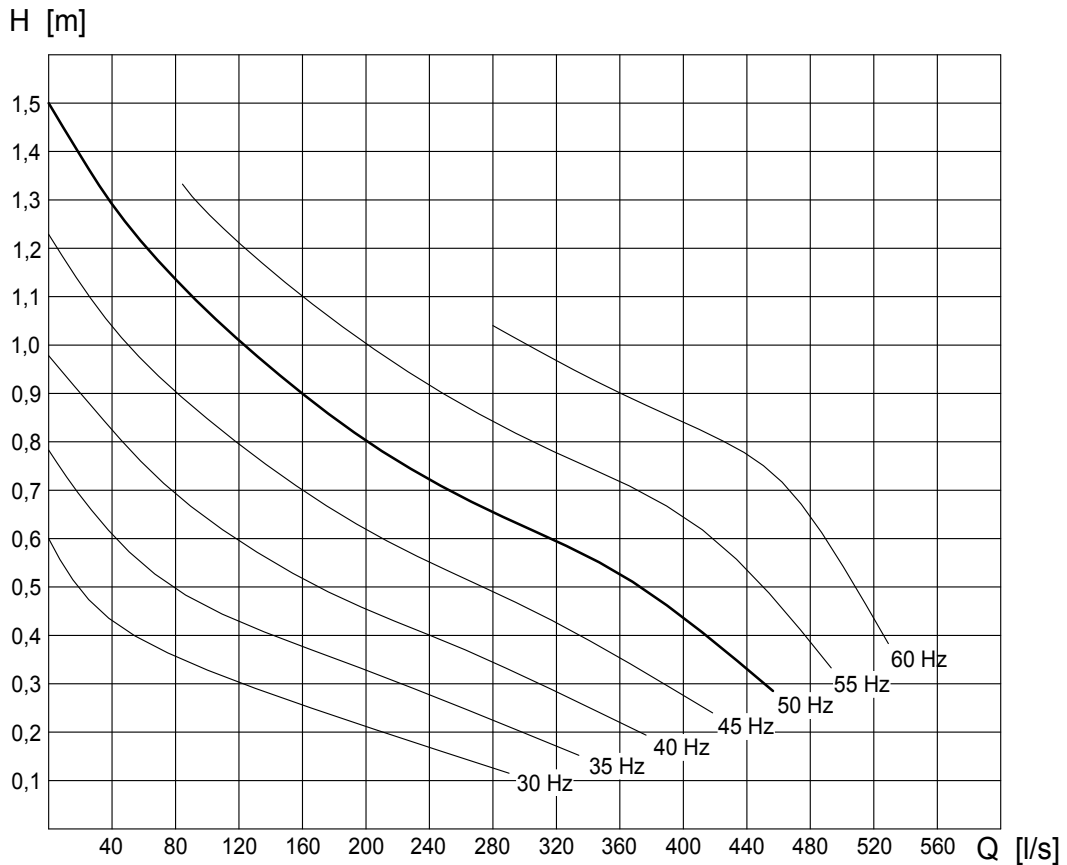

# Curves for recirculation pump REZIJET RZP 50-3.34-4/16 S25

Heimgartenstraße 1-3 D-95030 Hof/Saale  
 Telefon +49 9281 974-0 Fax +49 9281 96528  
 www.wilo.com E-Mail: info@wilo.com

Motor type:	T17-4/16R (Ex)		
Motor data:	Rated output [kW]	6,5	
	Power input [kW]	8,2	
	Rated speed [rpm]	1400	Number of poles
	Rated current [A]	13,5	Frequency [Hz]
	Maximum starts [ /h]	15	Rated voltage [V]
Propeller type:	welded steel 25°	Number of blades	3
	Diameter [mm]	478	Free ball passage [mm]
			140

Technical modifications reserved

Toleranz  $\pm 10\%$