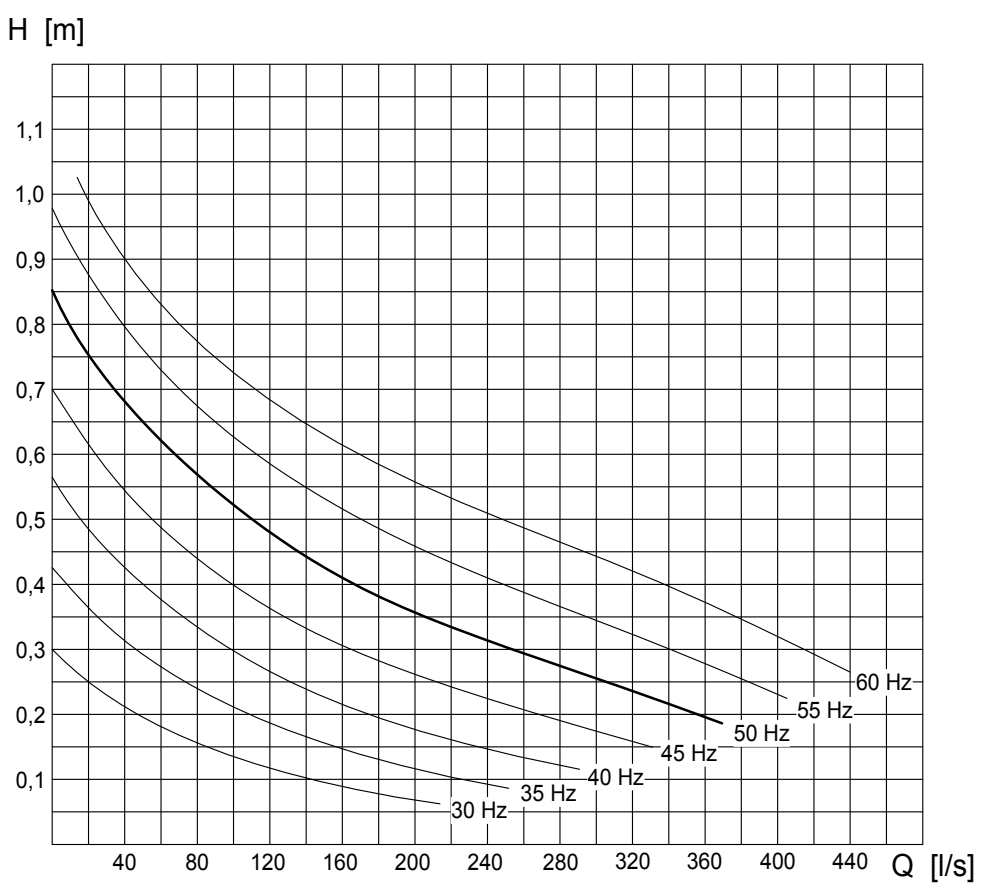

# Curves for recirculation pump REZIJET RZP 50-3.25-4/8 S25

Heimgartenstraße 1-3 D-95030 Hof/Saale  
 Telefon +49 9281 974-0 Fax +49 9281 96528  
 www.wilo.com E-Mail: info@wilo.com

Motor type:	T17-4/8R (Ex)		
Motor data:	Rated output [kW]	3,5	
	Power input [kW]	4,5	
	Rated speed [rpm]	1410	Number of poles
	Rated current [A]	7,5	Frequency [Hz]
	Maximum starts [ /h]	15	Rated voltage [V]
Propeller type:	welded steel 25°	Number of blades	3
	Diameter [mm]	478	Free ball passage [mm]
		140	

Technical modifications reserved

Toleranz  $\pm 10\%$