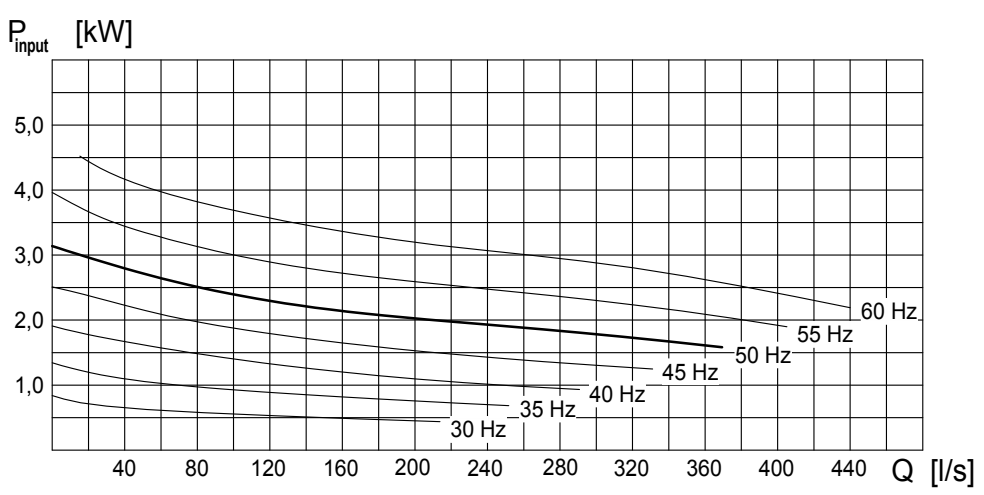

# Curves for recirculation pump REZIJET RZP 50-3.25-4/8 S25

Heimgartenstraße 1-3 D-95030 Hof/Saale  
 Telefon +49 9281 974-0 Fax +49 9281 96528  
 www.wilo.com E-Mail: info@wilo.com

Motor type:	T17-4/8R (Ex)		
Motor data:	Rated output [kW]	3,5	
	Power input [kW]	4,5	
	Rated speed [rpm]	1410	Number of poles
	Rated current [A]	7,5	Frequency [Hz]
	Maximum starts [ /h]	15	Rated voltage [V]
Propeller type:	welded steel 25°	Number of blades	3
	Diameter [mm]	478	Free ball passage [mm]
		140	

Technical modifications reserved

Toleranz  $\pm 10\%$