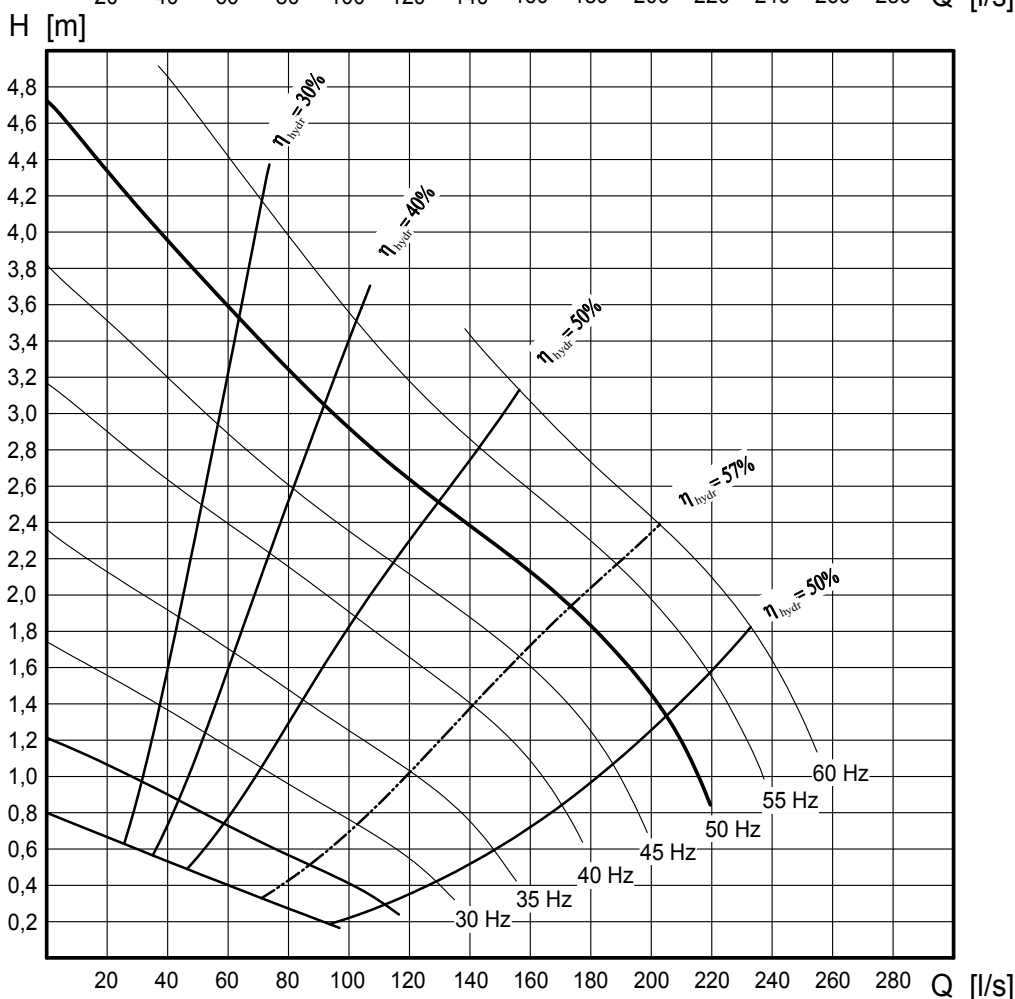

Curves for recirculation pump REZIJET RZP 25-2.145-4/24 S21

Heimgartenstraße 1-3 D-95030 Hof/Saale
 Telefon +49 9281 974-0 Fax +49 9281 96528
 www.wilo.com E-Mail: info@wilo.com

Motor type:	T17-4/24R (Ex)		
Motor data:	Rated output [kW]	10	
	Power input [kW]	12,2	
	Rated speed [rpm]	1417	Number of poles
	Rated current [A]	21	Frequency [Hz]
	Maximum starts [/h]	15	Rated voltage [V]
Propeller type:	welded steel 21°	Number of blades	3
	Diameter [mm]	246	Free ball passage [mm]
			65

Technical modifications reserved

Toleranz $\pm 10\%$