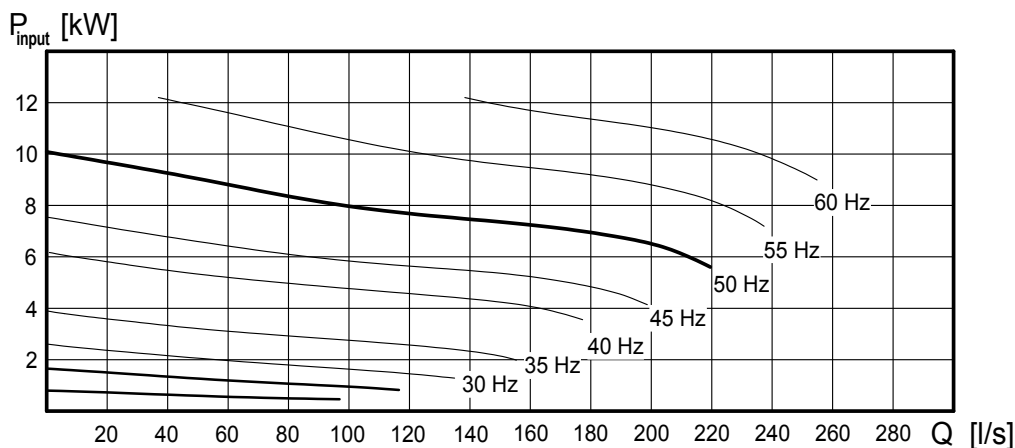

Curves for recirculation pump REZIJET RZP 25-2.145-4/24 S21

Heimgartenstraße 1-3 D-95030 Hof/Saale
 Telefon +49 9281 974-0 Fax +49 9281 96528
 www.wilo.com E-Mail: info@wilo.com

Motor type:	T17-4/24R (Ex)		
Motor data:	Rated output [kW]	10	
	Power input [kW]	12,2	
	Rated speed [rpm]	1417	Number of poles
	Rated current [A]	21	Frequency [Hz]
	Maximum starts [/h]	15	Rated voltage [V]
Propeller type:	welded steel 21°	Number of blades	3
	Diameter [mm]	246	Free ball passage [mm]
			65

Technical modifications reserved

Toleranz $\pm 10\%$