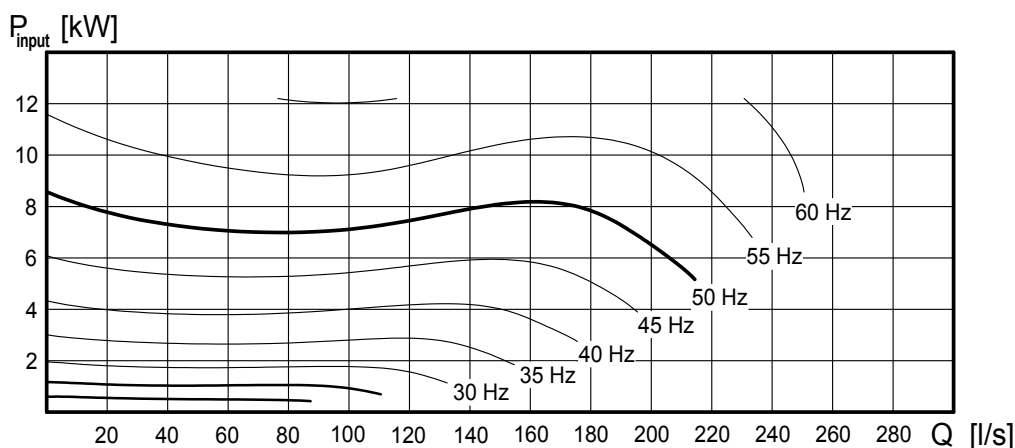

Curves for recirculation pump REZIJET RZP 25-2.145-4/24 K3

Heimgartenstraße 1-3 D-95030 Hof/Saale
 Telefon +49 9281 974-0 Fax +49 9281 96528
 www.wilo.com E-Mail: info@wilo.com

Motor type:	T17-4/24R (Ex)		
Motor data:	Rated output [kW]	10	
	Power input [kW]	12,2	
	Rated speed [rpm]	1417	Number of poles
	Rated current [A]	21	Frequency [Hz]
	Maximum starts [/h]	15	Rated voltage [V]
Propeller type:	PUR	Number of blades	3
	Diameter [mm]	244	Free ball passage [mm]
			65

Technical modifications reserved

Toleranz $\pm 10\%$