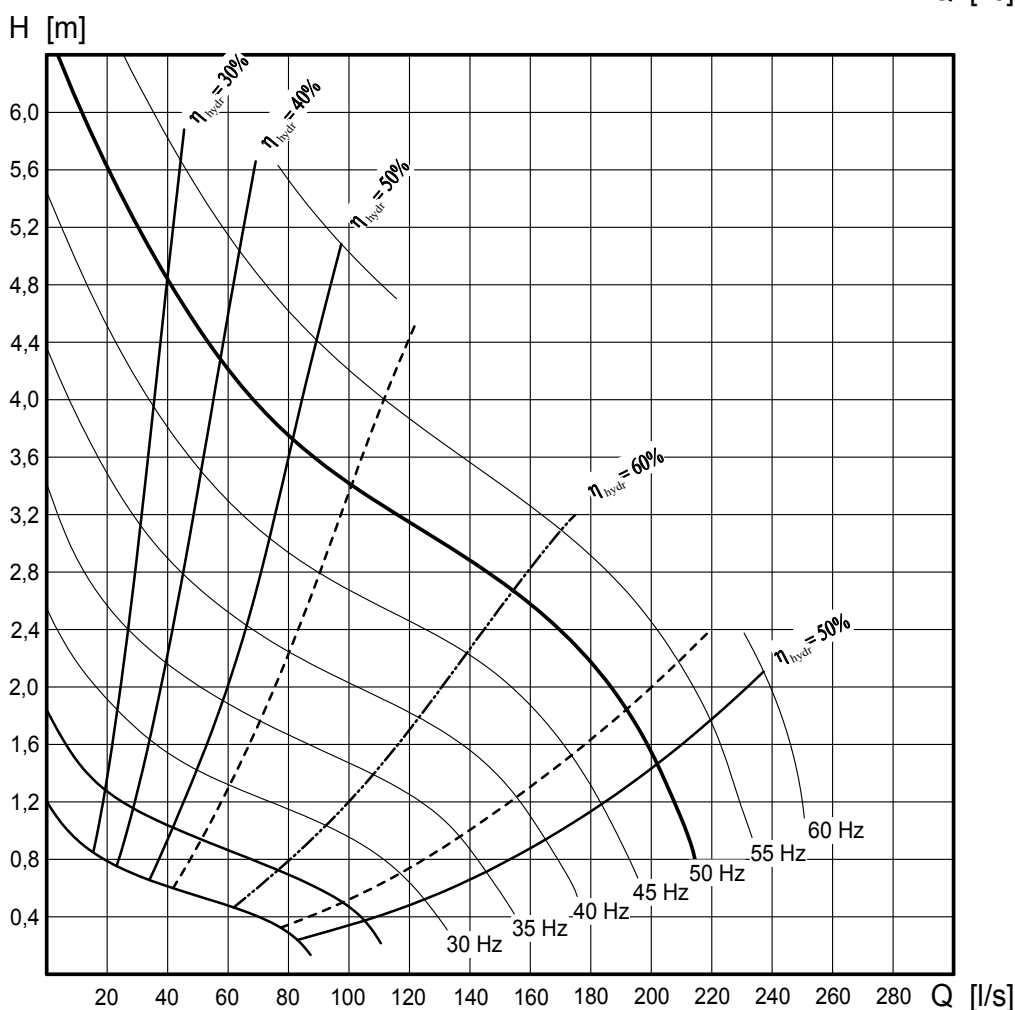

Curves for recirculation pump REZIJET RZP 25-2.145-4/24 K3

Heimgartenstraße 1-3 D-95030 Hof/Saale
 Telefon +49 9281 974-0 Fax +49 9281 96528
 www.wilo.com E-Mail: info@wilo.com

Motor type:	T17-4/24R (Ex)		
Motor data:	Rated output [kW]	10	
	Power input [kW]	12,2	
	Rated speed [rpm]	1417	Number of poles
	Rated current [A]	21	Frequency [Hz]
	Maximum starts [/h]	15	Rated voltage [V]
Propeller type:	PUR	Number of blades	3
	Diameter [mm]	244	Free ball passage [mm]
			65

Technical modifications reserved

Toleranz $\pm 10\%$