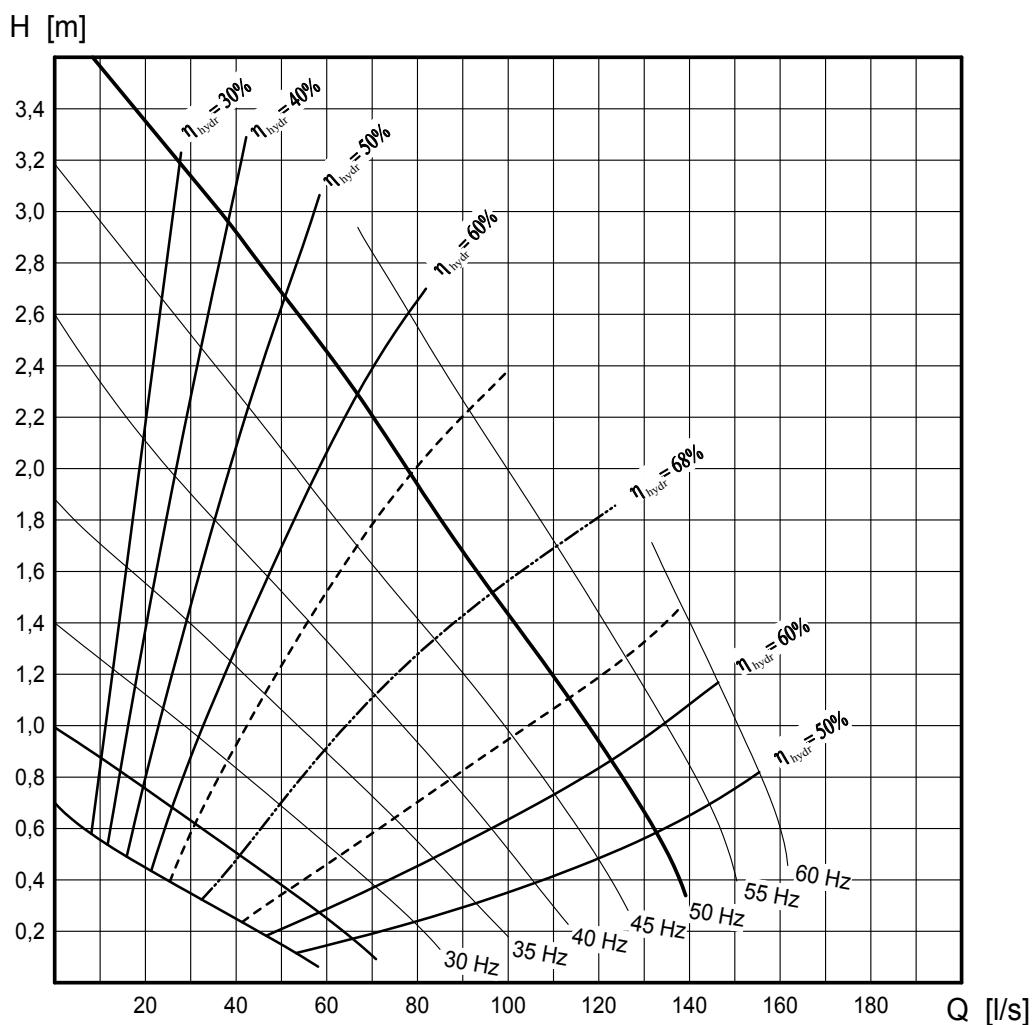

Curves for recirculation pump REZIJET RZP 25-2.145-4/8 K2

wilo

Heimgartenstraße 1-3 D-95030 Hof/Saale
 Telefon +49 9281 974-0 Fax +49 9281 96528
 www.wilo.com E-Mail: info@wilo.com

Motor type:	T 17-4/8R (Ex)		
Motor data:	Rated output [kW]	3,5	
	Power input [kW]	4,5	
	Rated speed [rpm]	1410	Number of poles
	Rated current [A]	7,5	Frequency [Hz]
	Maximum starts [/h]	15	Rated voltage [V]
Propeller type:	PUR	Number of blades	2
	Diameter [mm]	246	Free ball passage [mm]
			70

Technical modifications reserved

Toleranz $\pm 10\%$