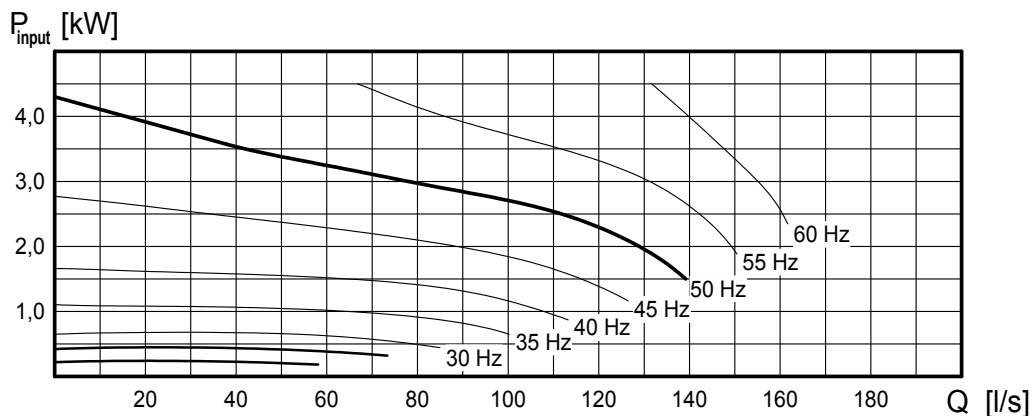

Curves for recirculation pump REZIJET RZP 25-2.145-4/8 K2

wilo

Heimgartenstraße 1-3 D-95030 Hof/Saale
 Telefon +49 9281 974-0 Fax +49 9281 96528
 www.wilo.com E-Mail: info@wilo.com

Motor type:	T 17-4/8R (Ex)		
Motor data:	Rated output [kW]	3,5	
	Power input [kW]	4,5	
	Rated speed [rpm]	1410	Number of poles
	Rated current [A]	7,5	Frequency [Hz]
	Maximum starts [/h]	15	Rated voltage [V]
Propeller type:	PUR	Number of blades	2
	Diameter [mm]	246	Free ball passage [mm]
			70