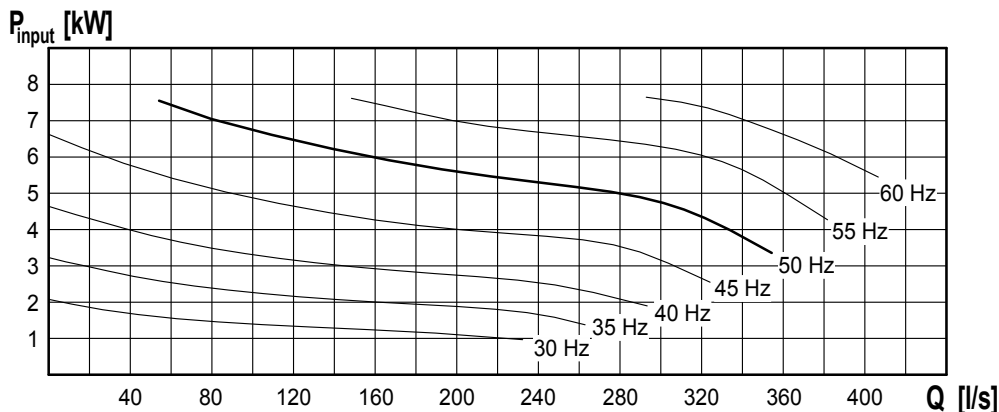

# Curves for recirculation pump REZIJET RZP 40.74-8/24 S13

Heimgartenstraße 1-3 D-95030 Hof/Saale  
 Telefon +49 9281 974-0 Fax +49 9281 96528  
 www.wilo.com E-Mail: info@wilo.com

Motor type:	T 17-8/24R (Ex)		
Motor data:	Rated output [kW]	5,1	
	Power input [kW]	7,7	
	Rated speed [rpm]	705	Number of poles
	Rated current [A]	14,3	Frequency [Hz]
	Maximum starts [ /h]	15	Rated voltage [V]
Propeller type:	welded steel 15°	Number of blades	3
	Diameter [mm]	396	Free ball passage [mm]
			130