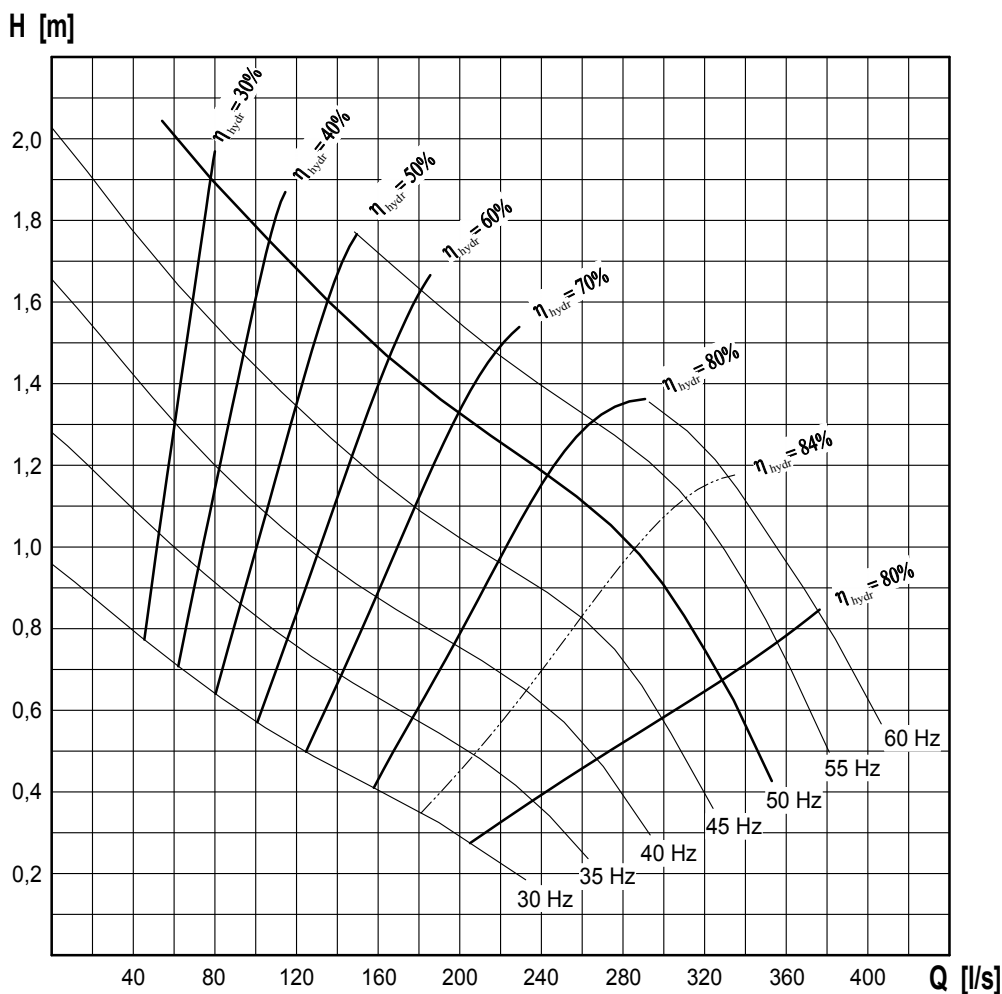

# Curves for recirculation pump REZIJET RZP 40.74-8/24 S13

Heimgartenstraße 1-3 D-95030 Hof/Saale  
 Telefon +49 9281 974-0 Fax +49 9281 96528  
 www.wilo.com E-Mail: info@wilo.com

Motor type:	T 17-8/24R (Ex)		
Motor data:	Rated output [kW]	5,1	
	Power input [kW]	7,7	
	Rated speed [rpm]	705	Number of poles
	Rated current [A]	14,3	Frequency [Hz]
	Maximum starts [ /h]	15	Rated voltage [V]
Propeller type:	welded steel 15°	Number of blades	3
	Diameter [mm]	396	Free ball passage [mm]
			130

Technical modifications reserved

Toleranz  $\pm 10\%$