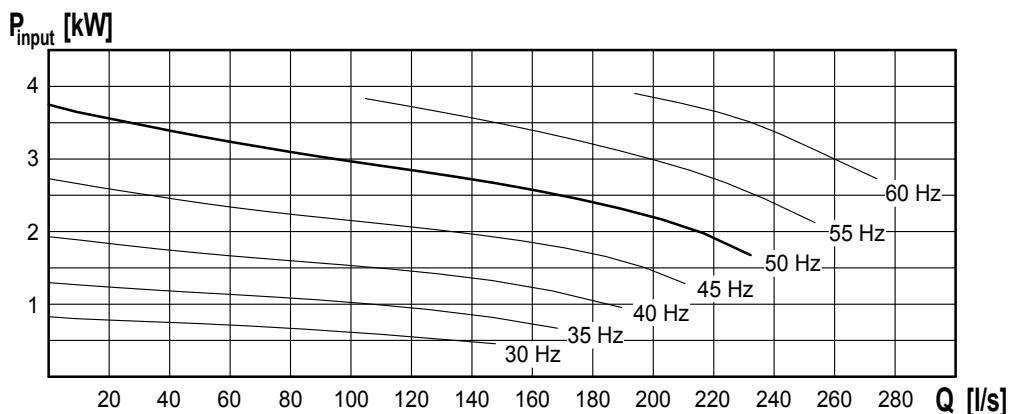

Curves for recirculation pump REZIJET RZP 40.74-8/16 S7

wilo

Heimgartenstraße 1-3 D-95030 Hof/Saale
 Telefon +49 9281 974-0 Fax +49 9281 96528
 www.wilo.com E-Mail: info@wilo.com

Motor type:	T 17-8/16R (Ex)		
Motor data:	Rated output [kW]	2,75	
	Power input [kW]	3,95	
	Rated speed [rpm]	710	Number of poles
	Rated current [A]	7,4	Frequency [Hz]
	Maximum starts [/h]	15	Rated voltage [V]
Propeller type:	welded steel 7°	Number of blades	3
	Diameter [mm]	396	Free ball passage [mm]
			125