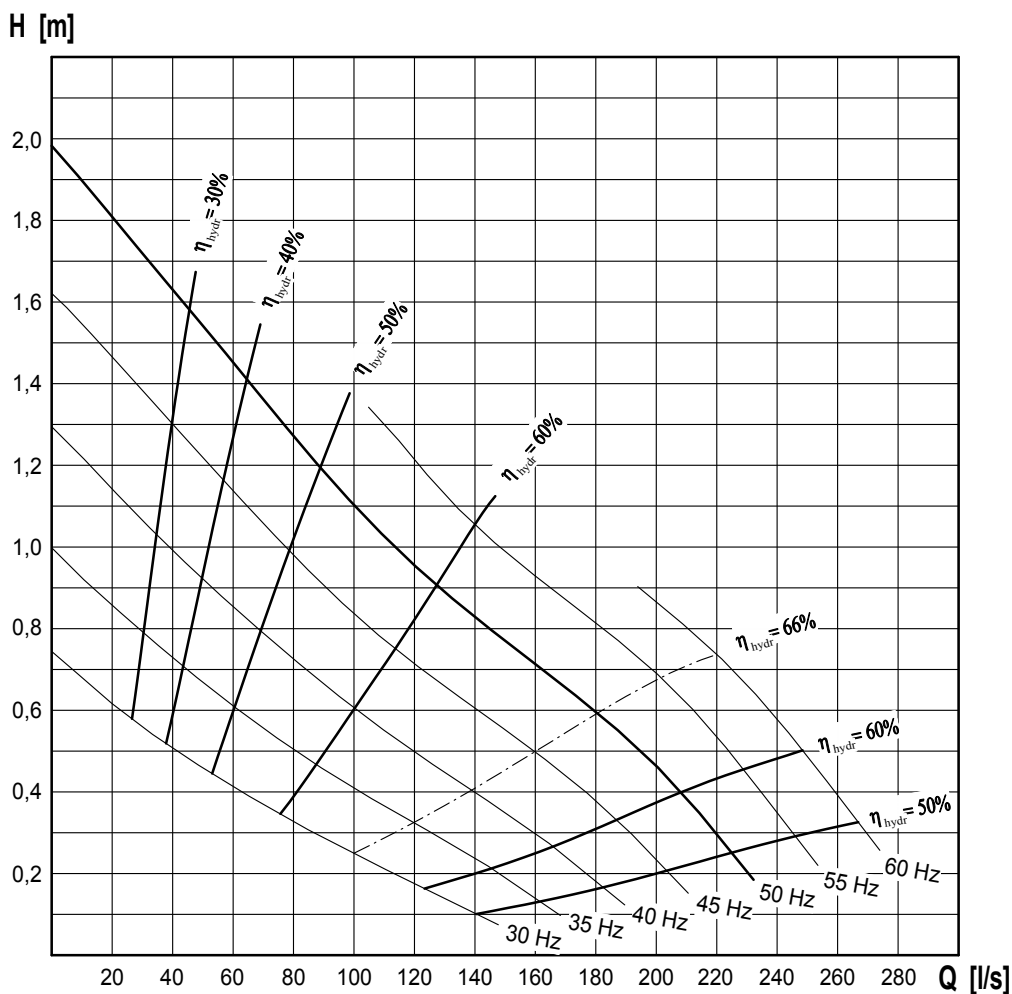

Curves for recirculation pump REZIJET RZP 40.74-8/16 S7

wilo

Heimgartenstraße 1-3 D-95030 Hof/Saale
 Telefon +49 9281 974-0 Fax +49 9281 96528
 www.wilo.com E-Mail: info@wilo.com

Motor type:	T 17-8/16R (Ex)		
Motor data:	Rated output [kW]	2,75	
	Power input [kW]	3,95	
	Rated speed [rpm]	710	Number of poles
	Rated current [A]	7,4	Frequency [Hz]
	Maximum starts [/h]	15	Rated voltage [V]
Propeller type:	welded steel 7°	Number of blades	3
	Diameter [mm]	396	Free ball passage [mm]
			125

Technical modifications reserved

Toleranz $\pm 10\%$