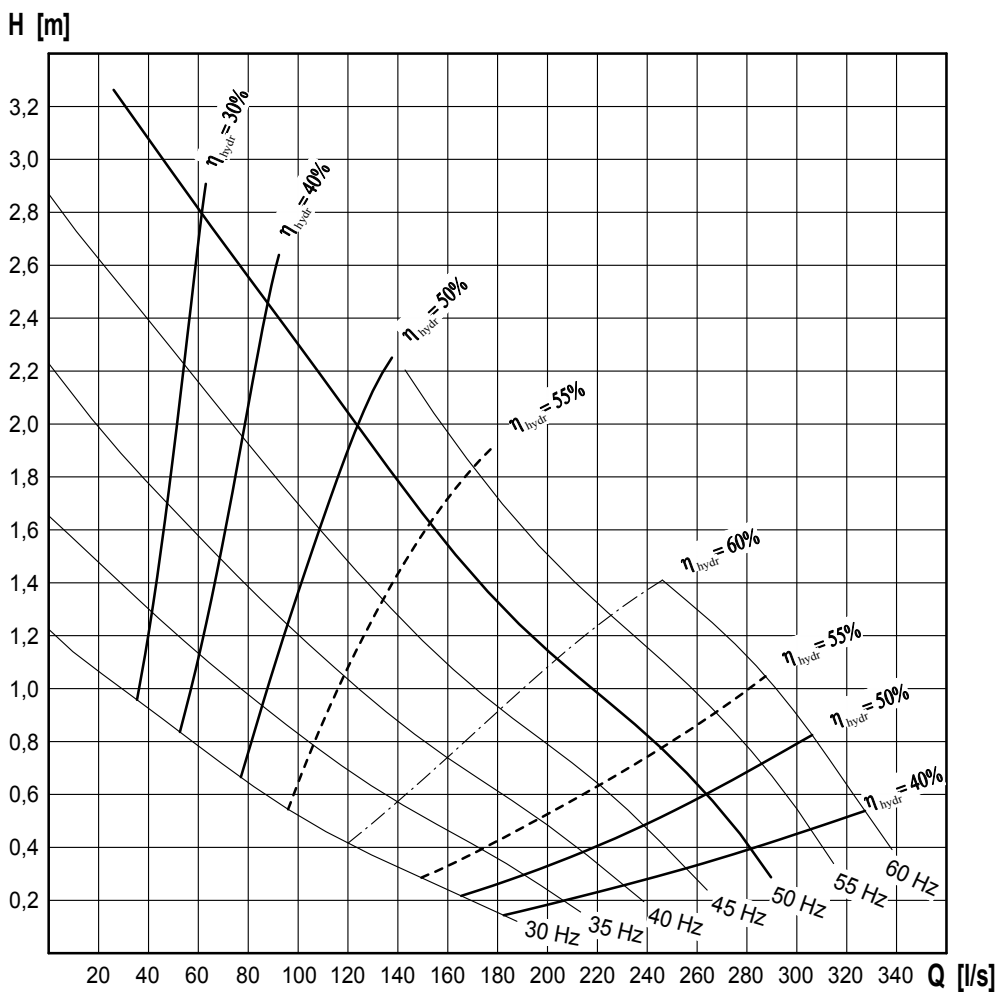

# Curves for recirculation pump REZIJET RZP 40.95-6/24 S5

# wilo

Heimgartenstraße 1-3 D-95030 Hof/Saale  
 Telefon +49 9281 974-0 Fax +49 9281 96528  
 www.wilo.com E-Mail: info@wilo.com

Motor type:	T 17-6/24R (Ex)		
Motor data:	Rated output [kW]	6,0	
	Power input [kW]	7,7	
	Rated speed [rpm]	927	Number of poles
	Rated current [A]	13,6	Frequency [Hz]
	Maximum starts [ /h]	15	Rated voltage [V]
Propeller type:	welded steel 5°	Number of blades	3
	Diameter [mm]	396	Free ball passage [mm]
			125

Technical modifications reserved

Toleranz  $\pm 10\%$