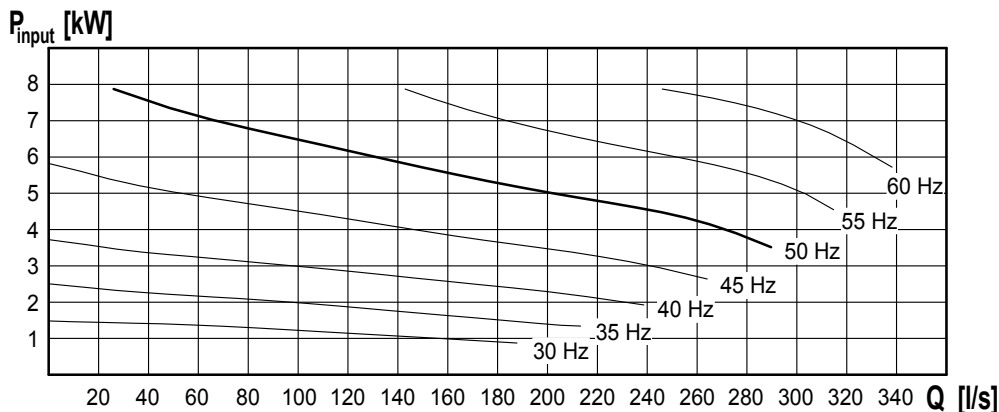

# Curves for recirculation pump REZIJET RZP 40.95-6/24 S5

# wilo

Heimgartenstraße 1-3 D-95030 Hof/Saale  
 Telefon +49 9281 974-0 Fax +49 9281 96528  
 www.wilo.com E-Mail: info@wilo.com

Motor type:	T 17-6/24R (Ex)		
Motor data:	Rated output [kW]	6,0	
	Power input [kW]	7,7	
	Rated speed [rpm]	927	Number of poles
	Rated current [A]	13,6	Frequency [Hz]
	Maximum starts [ /h]	15	Rated voltage [V]
Propeller type:	welded steel 5°	Number of blades	3
	Diameter [mm]	396	Free ball passage [mm]
			125