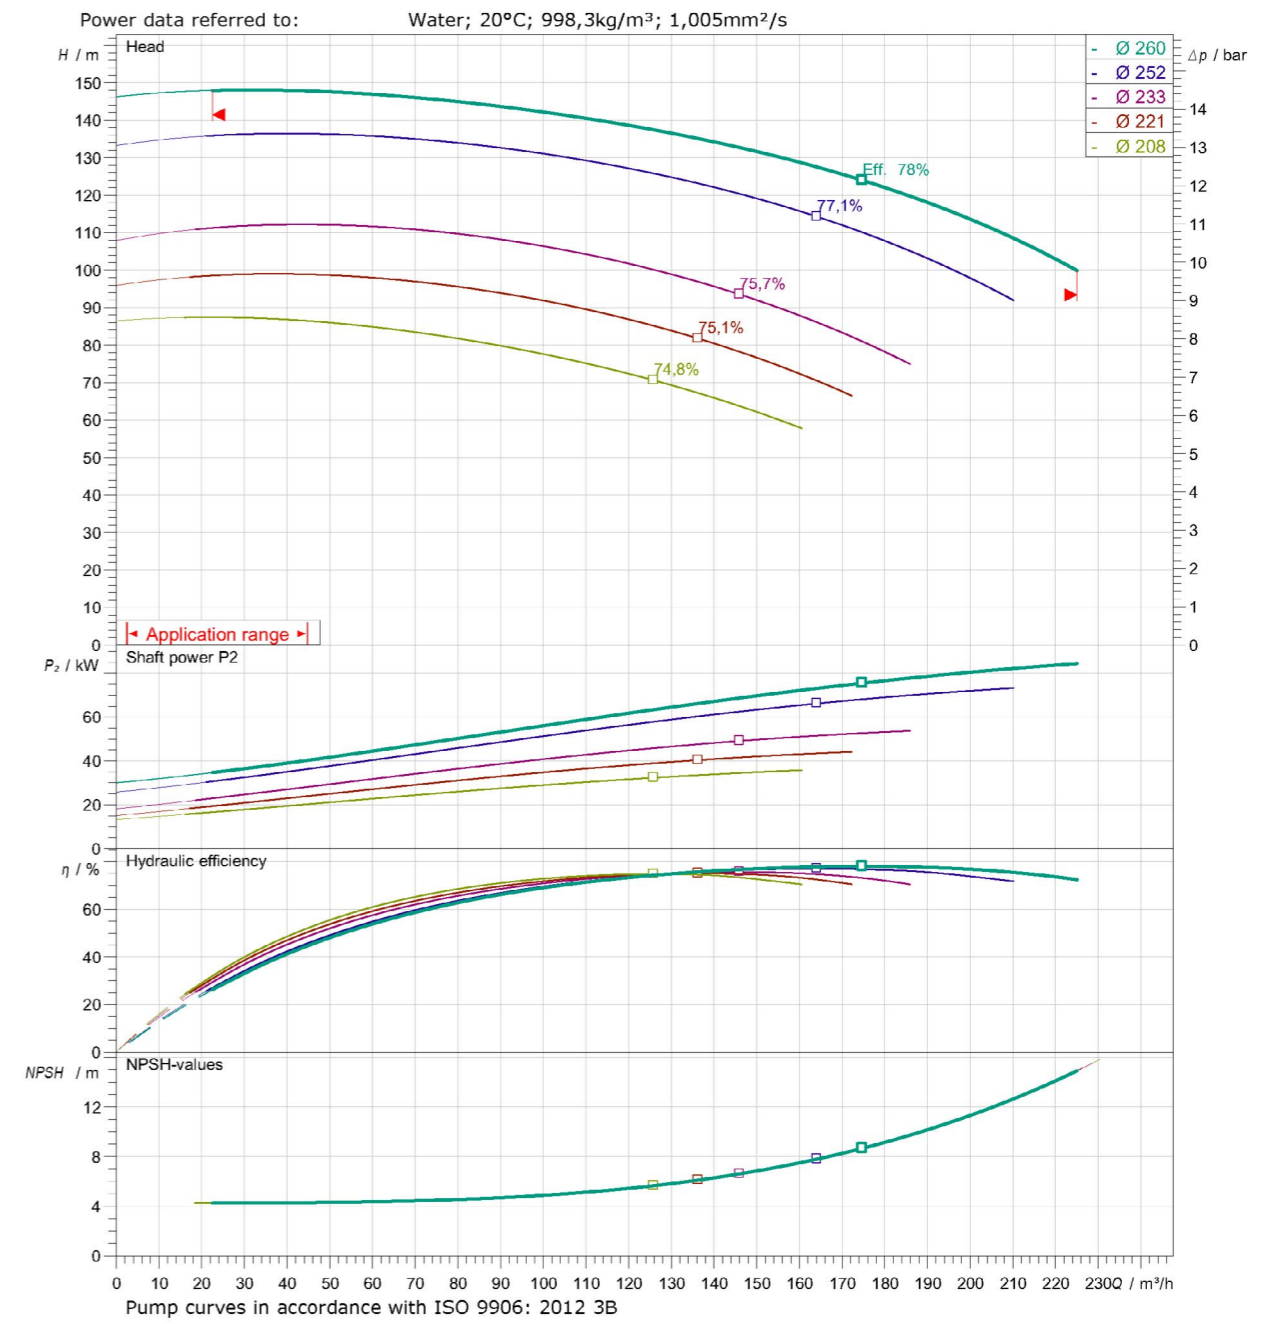

## Performance Curve

**WILO Atmos GIGA-N 32/200 (4P) Performance Curve**

**WILO Atmos GIGA-N 32/250 (2P) Performance Curve**

**WILO Atmos GIGA-N 32/250 (4P) Performance Curve**

**WILO Atmos GIGA-N 40/250 (2P) Performance Curve**

**WILO Atmos GIGA-N 40/250 (4P) Performance Curve**

**WILO Atmos GIGA-N 50/200 (2P) Performance Curve**

**WILO Atmos GIGA-N 50/200 (4P) Performance Curve**

**WILO Atmos GIGA-N 50/250 (2P) Performance Curve**

**WILO Atmos GIGA-N 50/250 (4P) Performance Curve**

**WILO Atmos GIGA-N 65/200 (2P) Performance Curve**

**WILO Atmos GIGA-N 65/200 (4P) Performance Curve**

**WILO Atmos GIGA-N 65/250 (2P) Performance Curve**

**WILO Atmos GIGA-N 65/250 (4P) Performance Curve**

**WILO Atmos GIGA-N 80/160 (2P) Performance Curve**

**WILO Atmos GIGA-N 80/160 (4P) Performance Curve**

**WILO Atmos GIGA-N 80/200 (2P) Performance Curve**