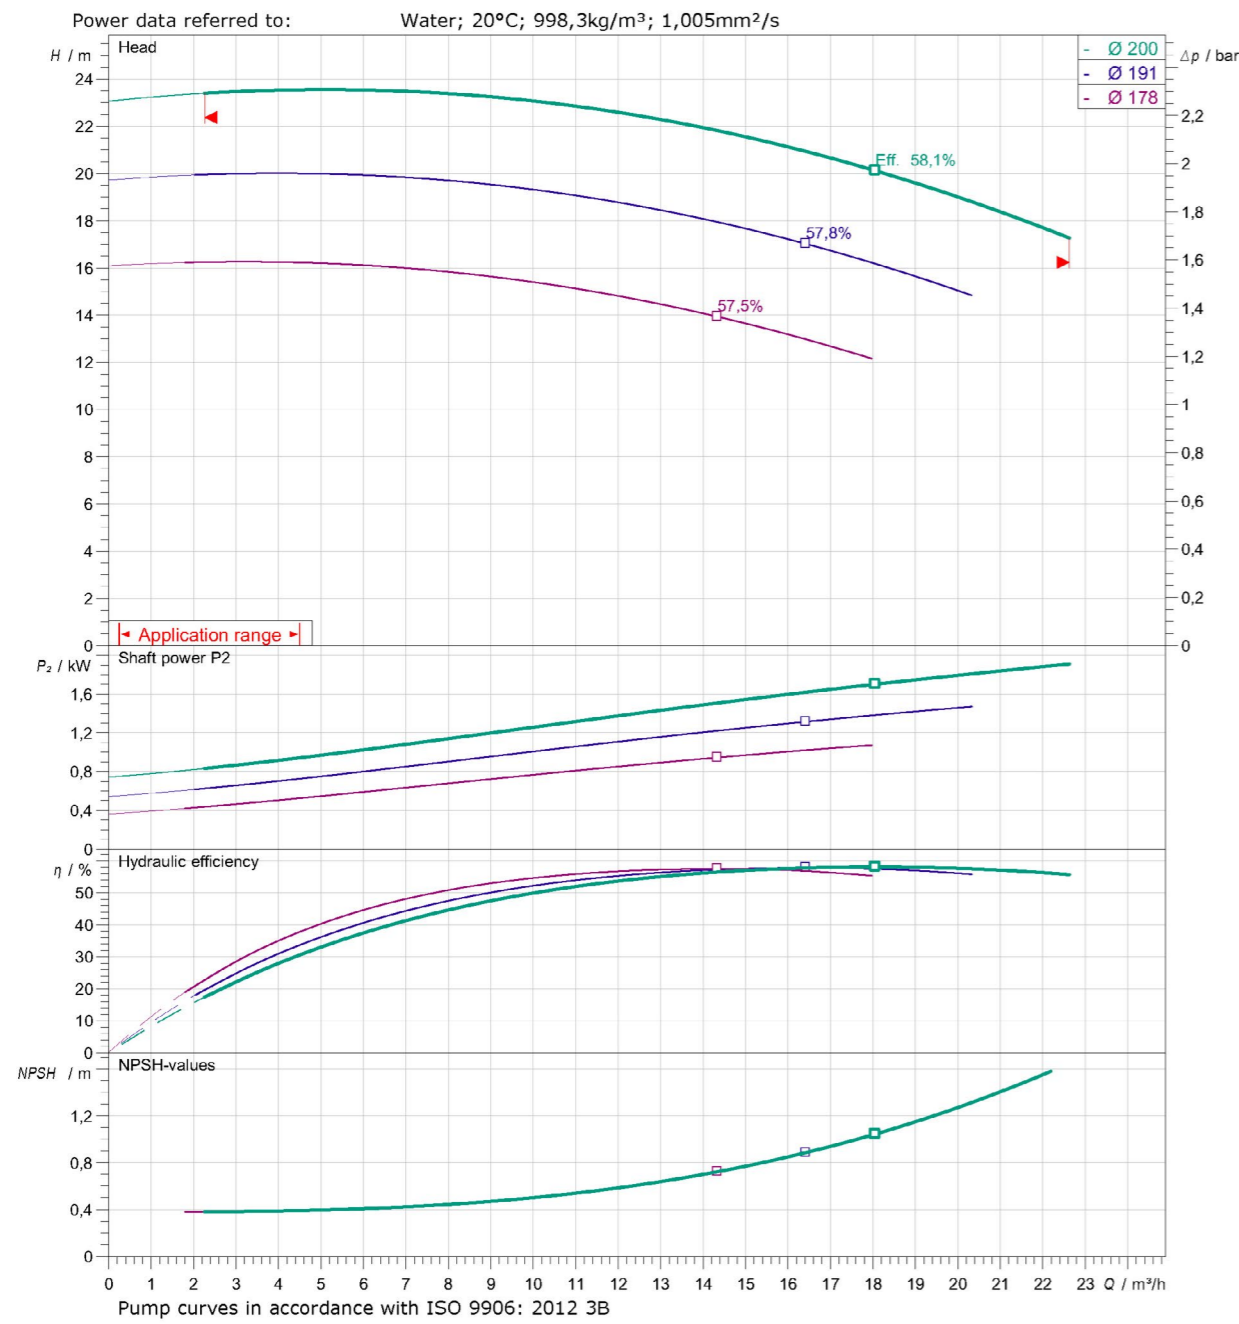

WILO Atmos GIGA-N 32/200 (4P) Performance Curve