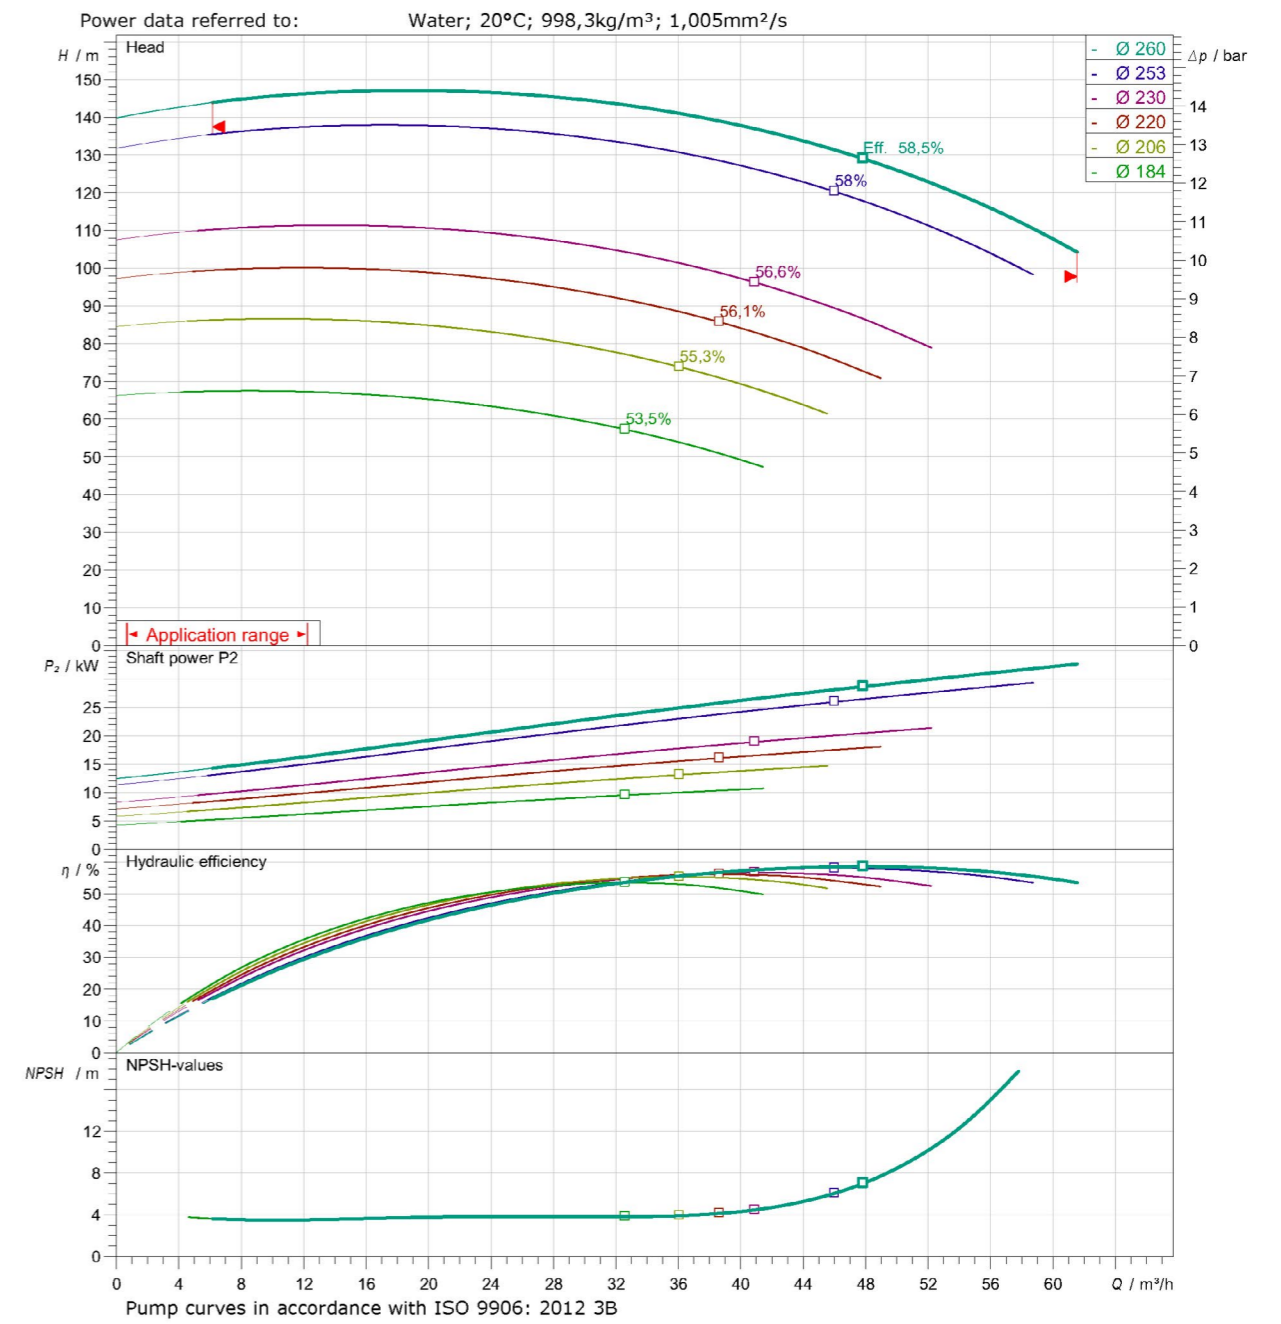

## WILO Atmos GIGA-N 32/200 (2P)

## Performance Curve

**WILO Atmos GIGA-N 32/200 (4P) Performance Curve**

**WILO Atmos GIGA-N 32/250 (2P) Performance Curve**

**WILO Atmos GIGA-N 32/250 (4P) Performance Curve**

**WILO Atmos GIGA-N 40/250 (2P) Performance Curve**