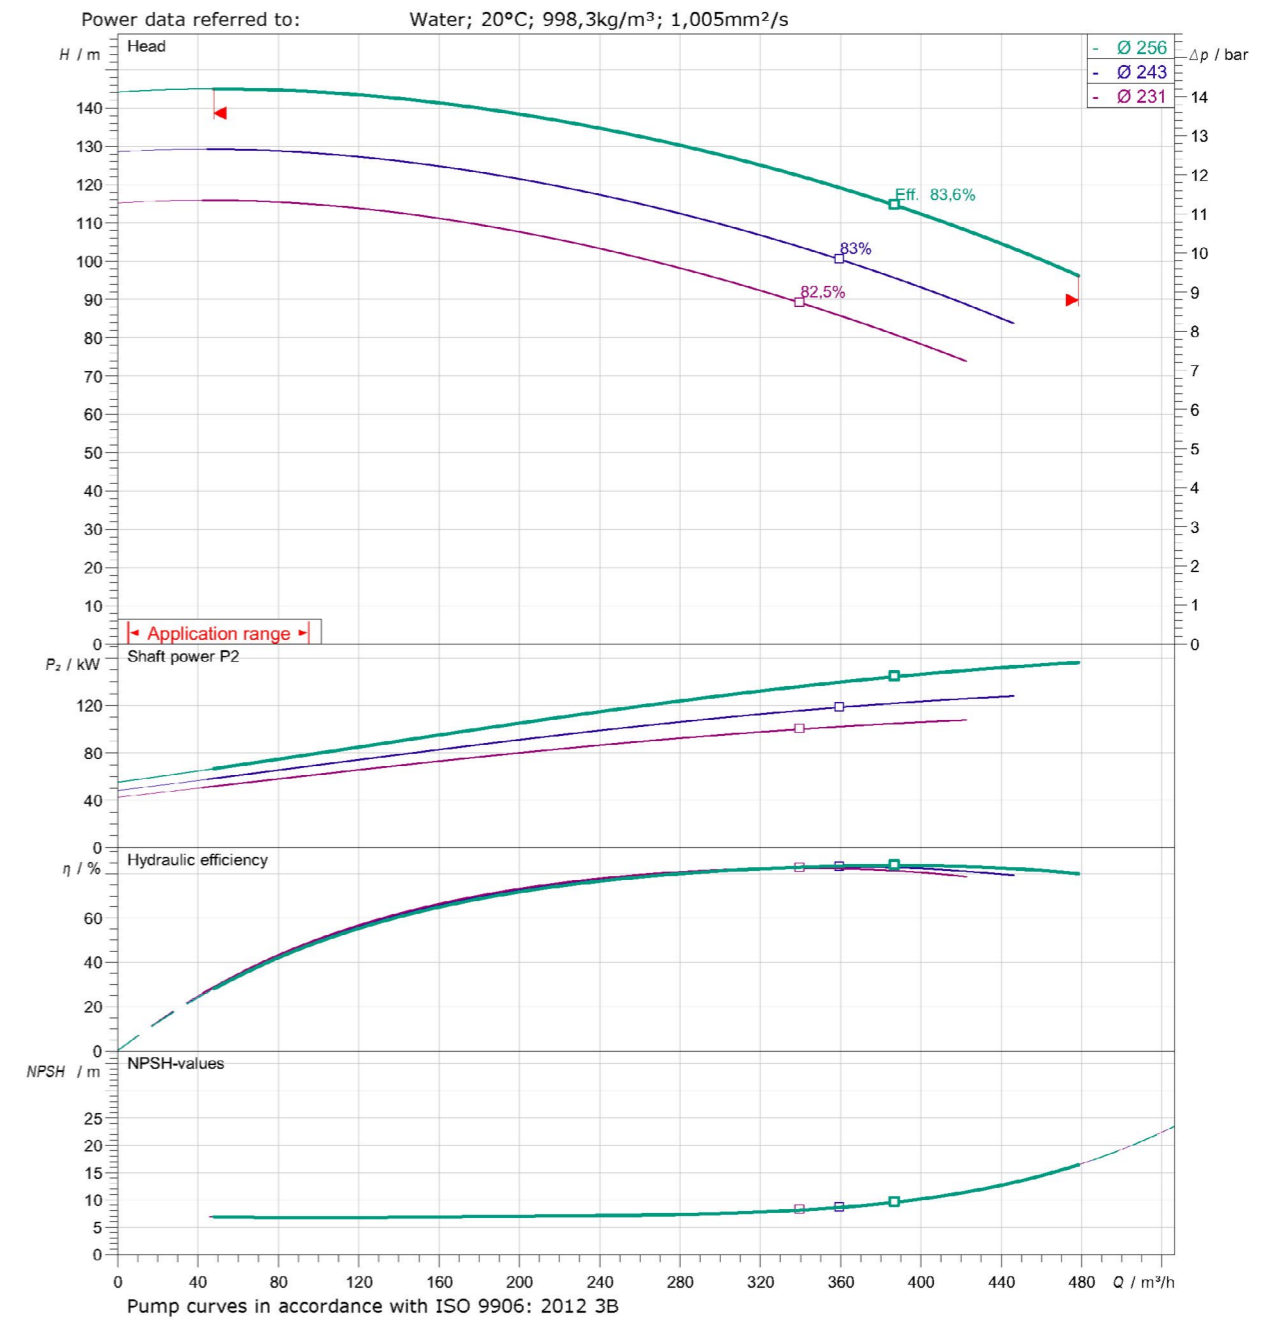

**WILO Atmos GIGA-N 40/250 (4P) Performance Curve**

**WILO Atmos GIGA-N 50/200 (2P) Performance Curve**

**WILO Atmos GIGA-N 50/200 (4P) Performance Curve**

**WILO Atmos GIGA-N 50/250 (2P) Performance Curve**

**WILO Atmos GIGA-N 50/250 (4P) Performance Curve**

**WILO Atmos GIGA-N 65/200 (2P) Performance Curve**

**WILO Atmos GIGA-N 65/200 (4P) Performance Curve**

**WILO Atmos GIGA-N 65/250 (2P) Performance Curve**

**WILO Atmos GIGA-N 65/250 (4P) Performance Curve**

**WILO Atmos GIGA-N 80/160 (2P) Performance Curve**

**WILO Atmos GIGA-N 80/160 (4P) Performance Curve**

**WILO Atmos GIGA-N 80/200 (2P) Performance Curve**

**WILO Atmos GIGA-N 80/200 (4P) Performance Curve**

**WILO Atmos GIGA-N 80/250(2P) Performance Curve**

**WILO Atmos GIGA-N 80/250 (4P) Performance Curve**

**WILO Atmos GIGA-N 100/250(2P) Performance Curve**