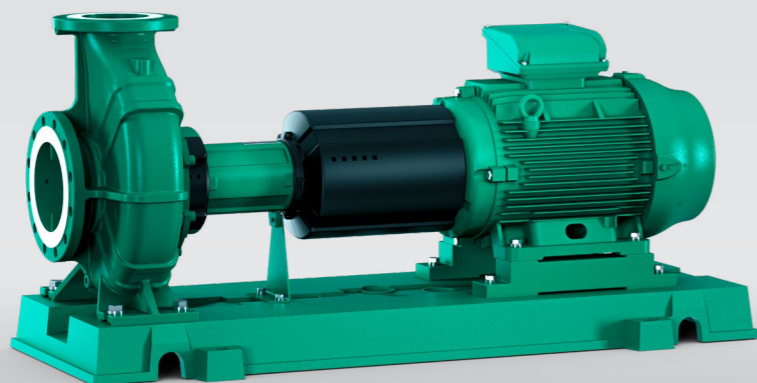

## Design

Single-stage, low-pressure centrifugal pump with axial suction, mounted on a baseplate. Standard version with spacer coupling.

## Typekey

Example	Atmos GIGA-N 40/200-11/2
Atmos	Product family
GIGA	Series designation
N	Standard pump with axial suction
40	DN for the pressure flange
200	Impeller nominal diameter [mm]
11	Rated power P2 [kW]
2	Number of poles

## Materials

- Pump housing and lantern. Standard: EN-GJL-250
- Impeller: Standard: EN-GJL-200; others on request
- Shaft: 1.4021
- Mechanical seal: AQEGG; other mechanical seals on request