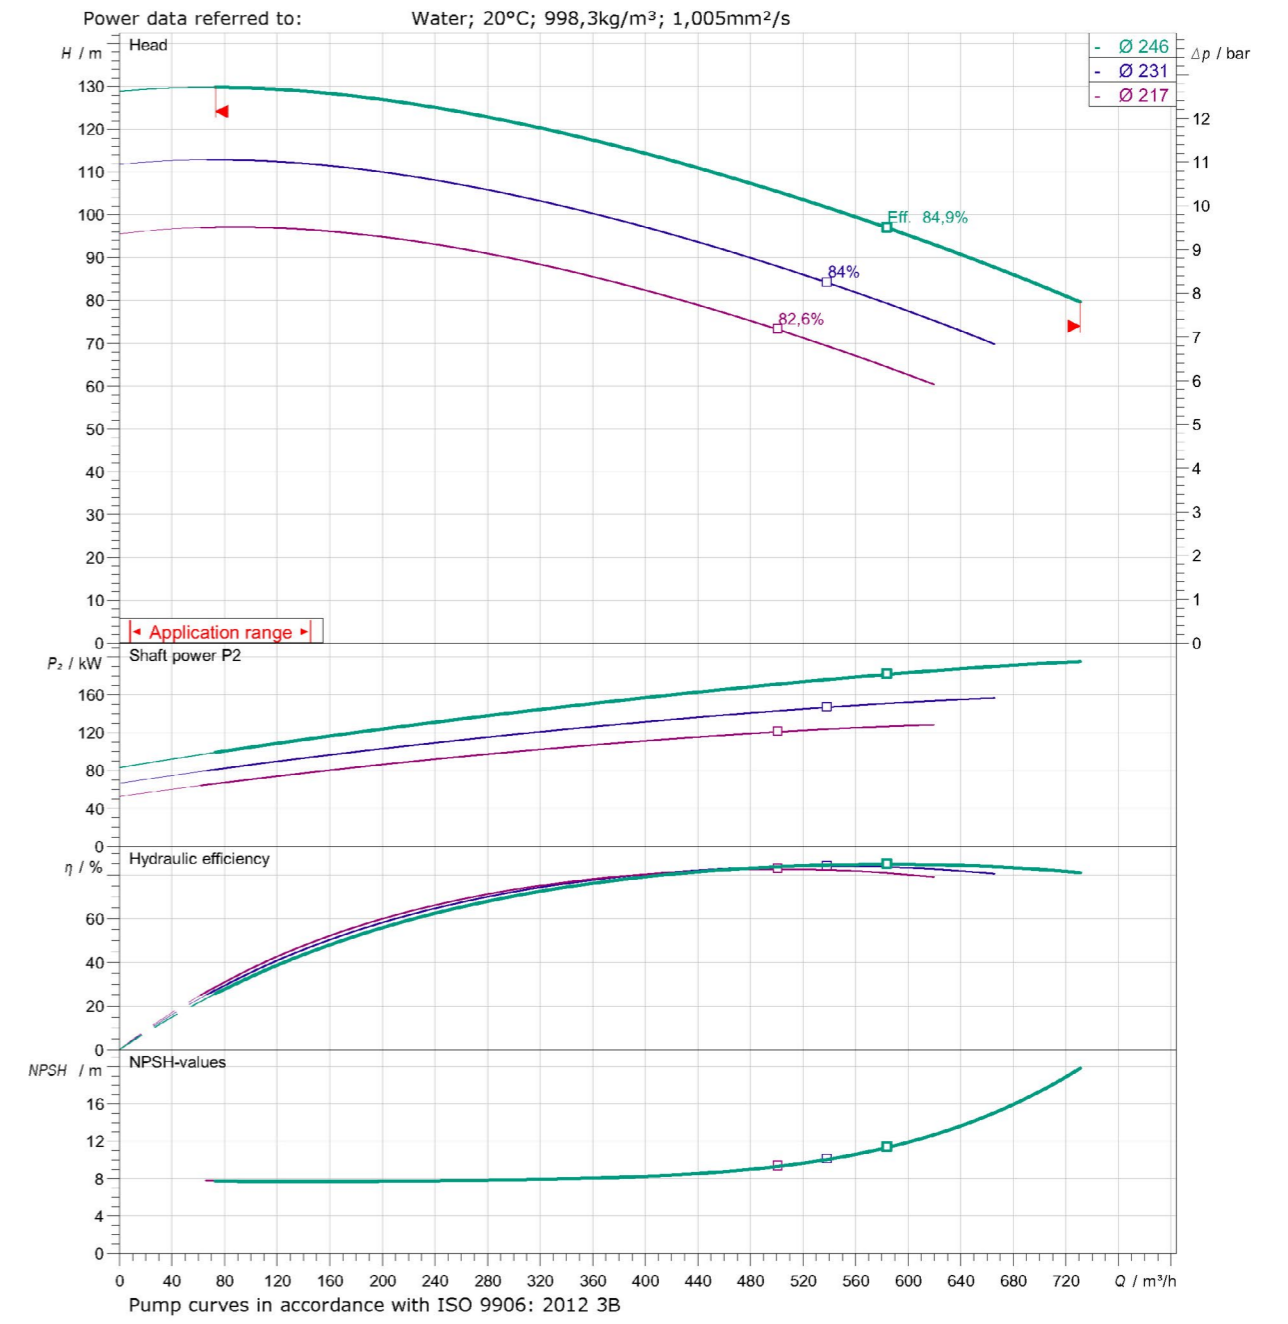

**WILO Atmos GIGA-N 50/250 (4P) Performance Curve**

**WILO Atmos GIGA-N 65/200 (2P) Performance Curve**

**WILO Atmos GIGA-N 65/200 (4P) Performance Curve**

**WILO Atmos GIGA-N 65/250 (2P) Performance Curve**

**WILO Atmos GIGA-N 65/250 (4P) Performance Curve**

**WILO Atmos GIGA-N 80/160 (2P) Performance Curve**

**WILO Atmos GIGA-N 80/160 (4P) Performance Curve**

**WILO Atmos GIGA-N 80/200 (2P) Performance Curve**

**WILO Atmos GIGA-N 80/200 (4P) Performance Curve**

**WILO Atmos GIGA-N 80/250(2P) Performance Curve**

**WILO Atmos GIGA-N 80/250 (4P) Performance Curve**

**WILO Atmos GIGA-N 100/250(2P) Performance Curve**

**WILO Atmos GIGA-N 100/250 (4P) Performance Curve**

**WILO Atmos GIGA-N 125/250(2P) Performance Curve**

**WILO Atmos GIGA-N 125/250 (4P) Performance Curve**

**WILO Atmos GIGA-N 150/250 (4P) Performance Curve**