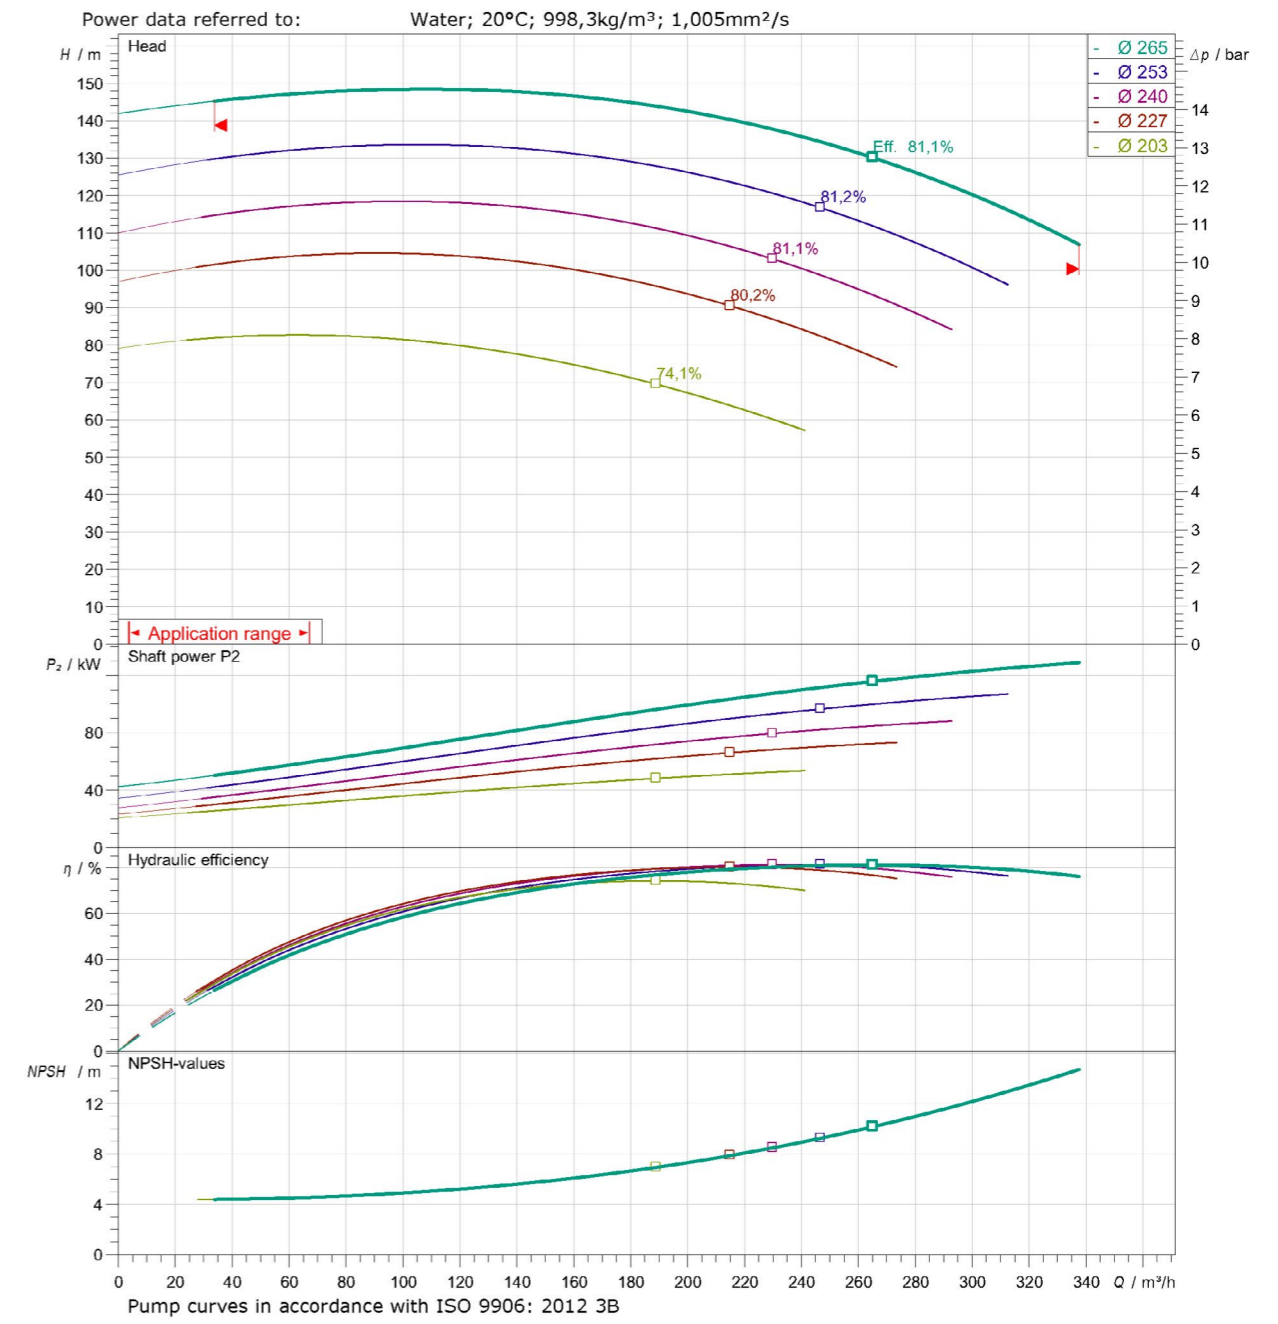

**WILO Atmos GIGA-N 40/250 (4P) Performance Curve**

**WILO Atmos GIGA-N 50/200 (2P) Performance Curve**

**WILO Atmos GIGA-N 50/200 (4P) Performance Curve**

**WILO Atmos GIGA-N 50/250 (2P) Performance Curve**

**WILO Atmos GIGA-N 50/250 (4P) Performance Curve**

**WILO Atmos GIGA-N 65/200 (2P) Performance Curve**

**WILO Atmos GIGA-N 65/200 (4P) Performance Curve**

**WILO Atmos GIGA-N 65/250 (2P) Performance Curve**

**WILO Atmos GIGA-N 65/250 (4P) Performance Curve**

**WILO Atmos GIGA-N 80/160 (2P) Performance Curve**

**WILO Atmos GIGA-N 80/160 (4P) Performance Curve**

**WILO Atmos GIGA-N 80/200 (2P) Performance Curve**

**WILO Atmos GIGA-N 80/200 (4P) Performance Curve**

**WILO Atmos GIGA-N 80/250(2P) Performance Curve**

**WILO Atmos GIGA-N 80/250 (4P) Performance Curve**

**WILO Atmos GIGA-N 100/250(2P) Performance Curve**