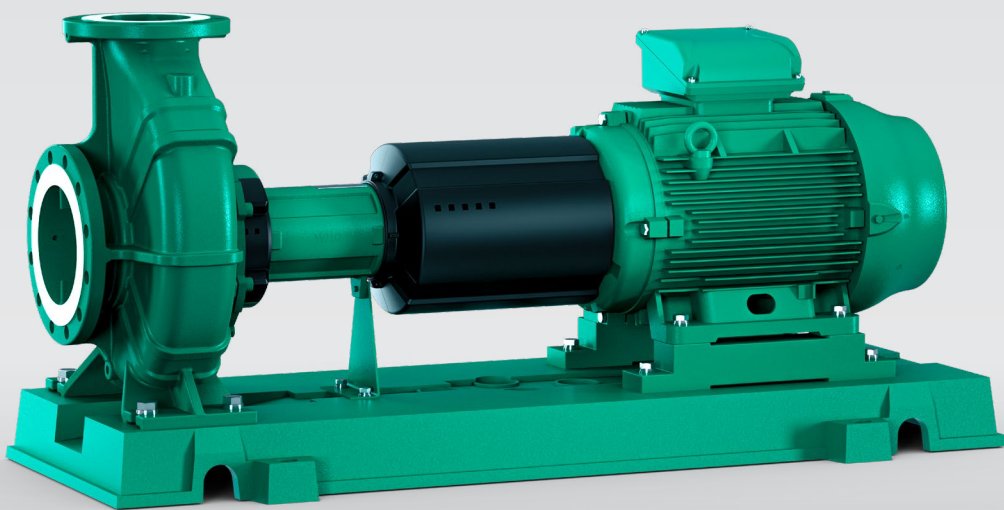

Pioneering for You

*wilo*

The Norm Pump for Universal Applications  
Atmos GIGA-N

**Flexible, Robust and Low Noise.**

# Wilo-Atmos GIGA-N

The norm pump for universal applications and a long service life.

## Design

Single-stage, low-pressure centrifugal pump with axial suction, mounted on a baseplate. Standard version with spacer coupling.

## Materials

- Pump housing and lantern. Standard: EN-GJL-250
- Impeller: Standard: EN-GJL-200; others on request
- Shaft: 1.4021
- Mechanical seal: AQEGG; other mechanical seals on request