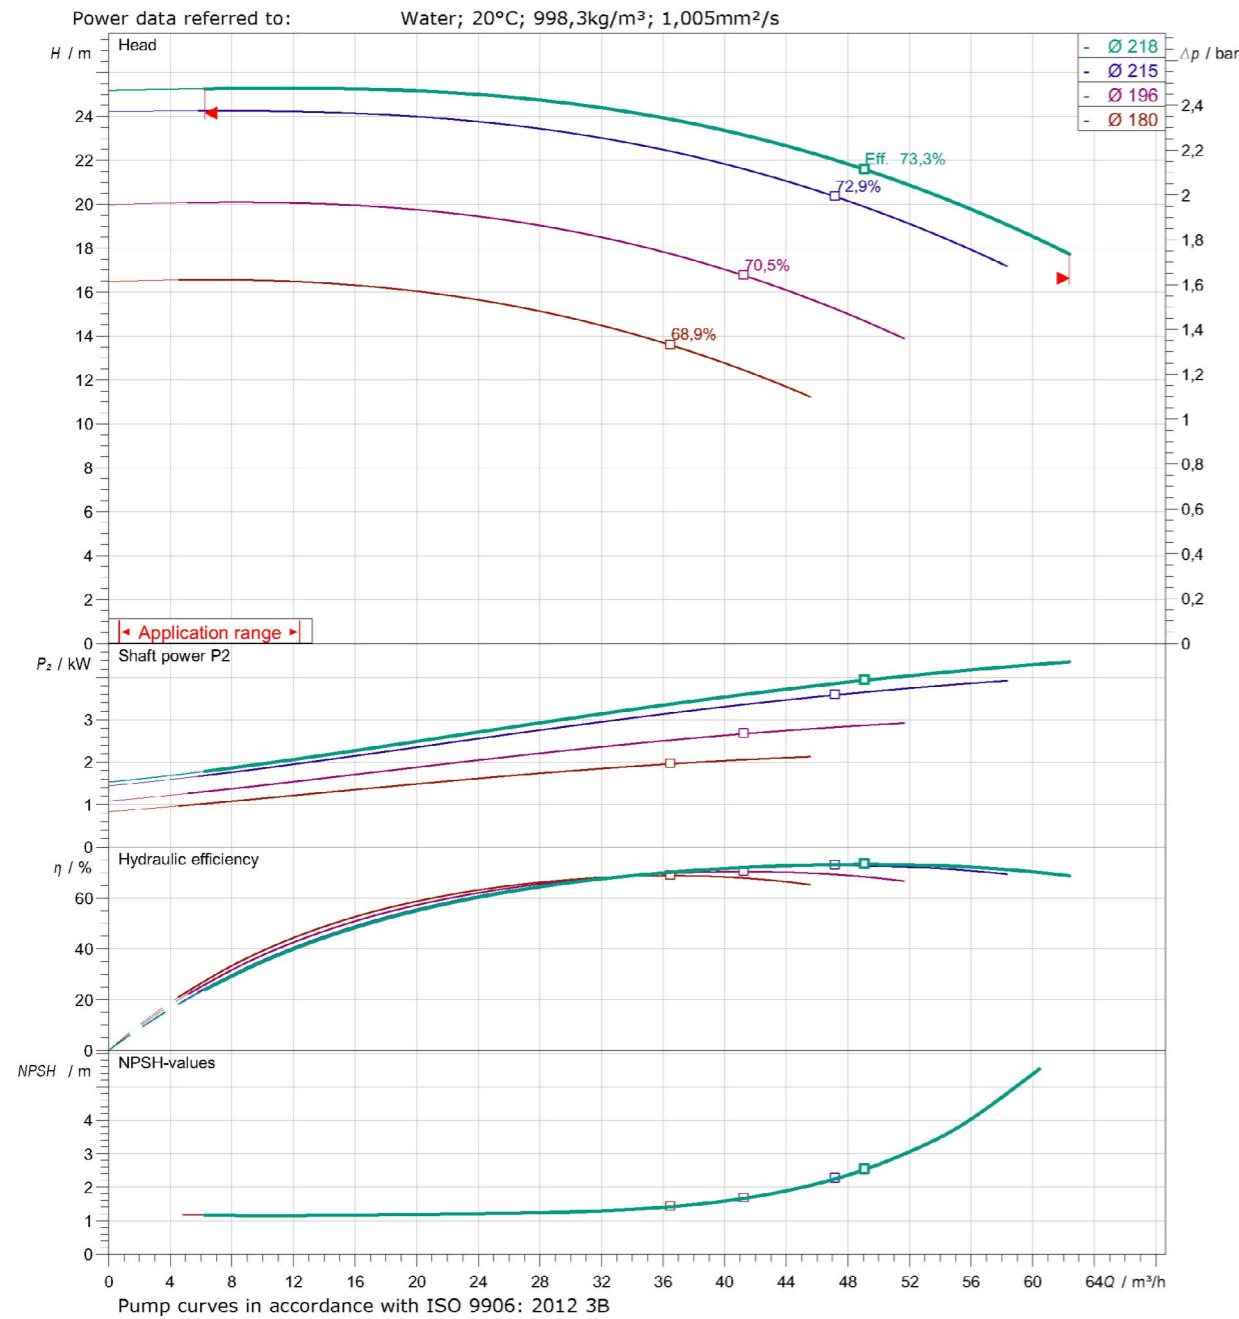

## Performance Curve

**WILO Atmos GIGA-N 32/200 (4P) Performance Curve**

**WILO Atmos GIGA-N 32/250 (2P) Performance Curve**

**WILO Atmos GIGA-N 32/250 (4P) Performance Curve**

**WILO Atmos GIGA-N 40/250 (2P) Performance Curve**

**WILO Atmos GIGA-N 40/250 (4P) Performance Curve**

**WILO Atmos GIGA-N 50/200 (2P) Performance Curve**

**WILO Atmos GIGA-N 50/200 (4P) Performance Curve**

**WILO Atmos GIGA-N 50/250 (2P) Performance Curve**