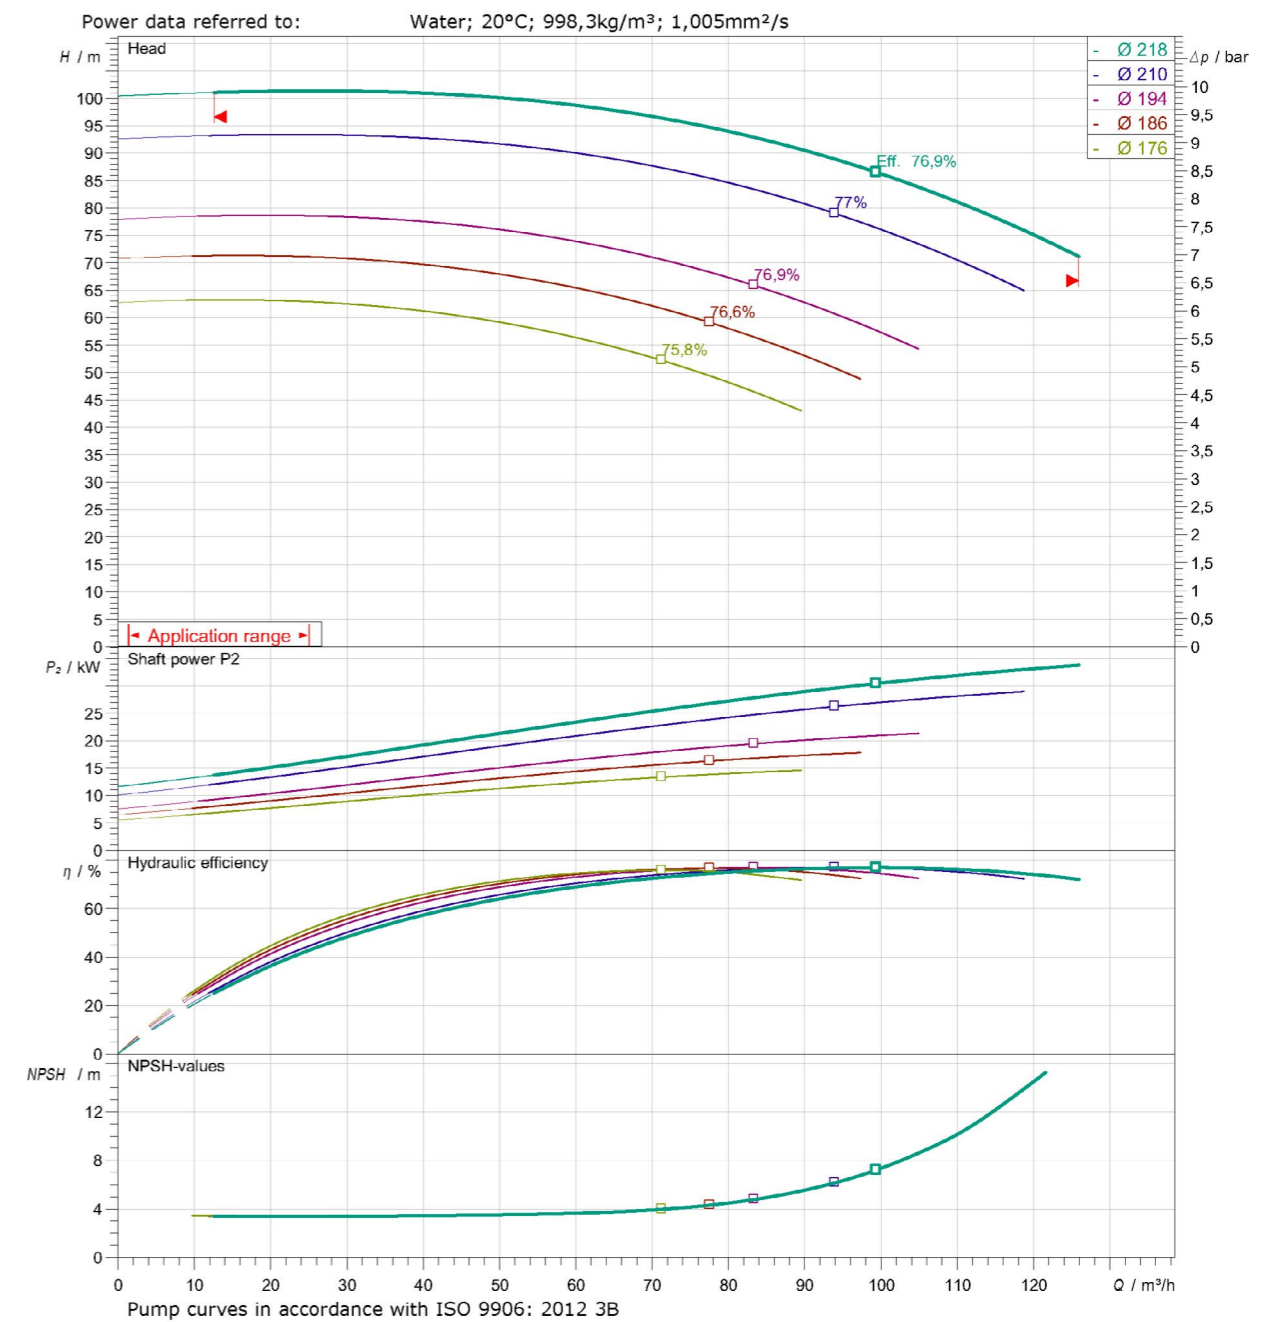

## Performance Curve

**WILO Atmos GIGA-N 32/200 (4P) Performance Curve**

**WILO Atmos GIGA-N 32/250 (2P) Performance Curve**

**WILO Atmos GIGA-N 32/250 (4P) Performance Curve**

**WILO Atmos GIGA-N 40/250 (2P) Performance Curve**

**WILO Atmos GIGA-N 40/250 (4P) Performance Curve**

**WILO Atmos GIGA-N 50/200 (2P) Performance Curve**

**WILO Atmos GIGA-N 50/200 (4P) Performance Curve**

**WILO Atmos GIGA-N 50/250 (2P) Performance Curve**