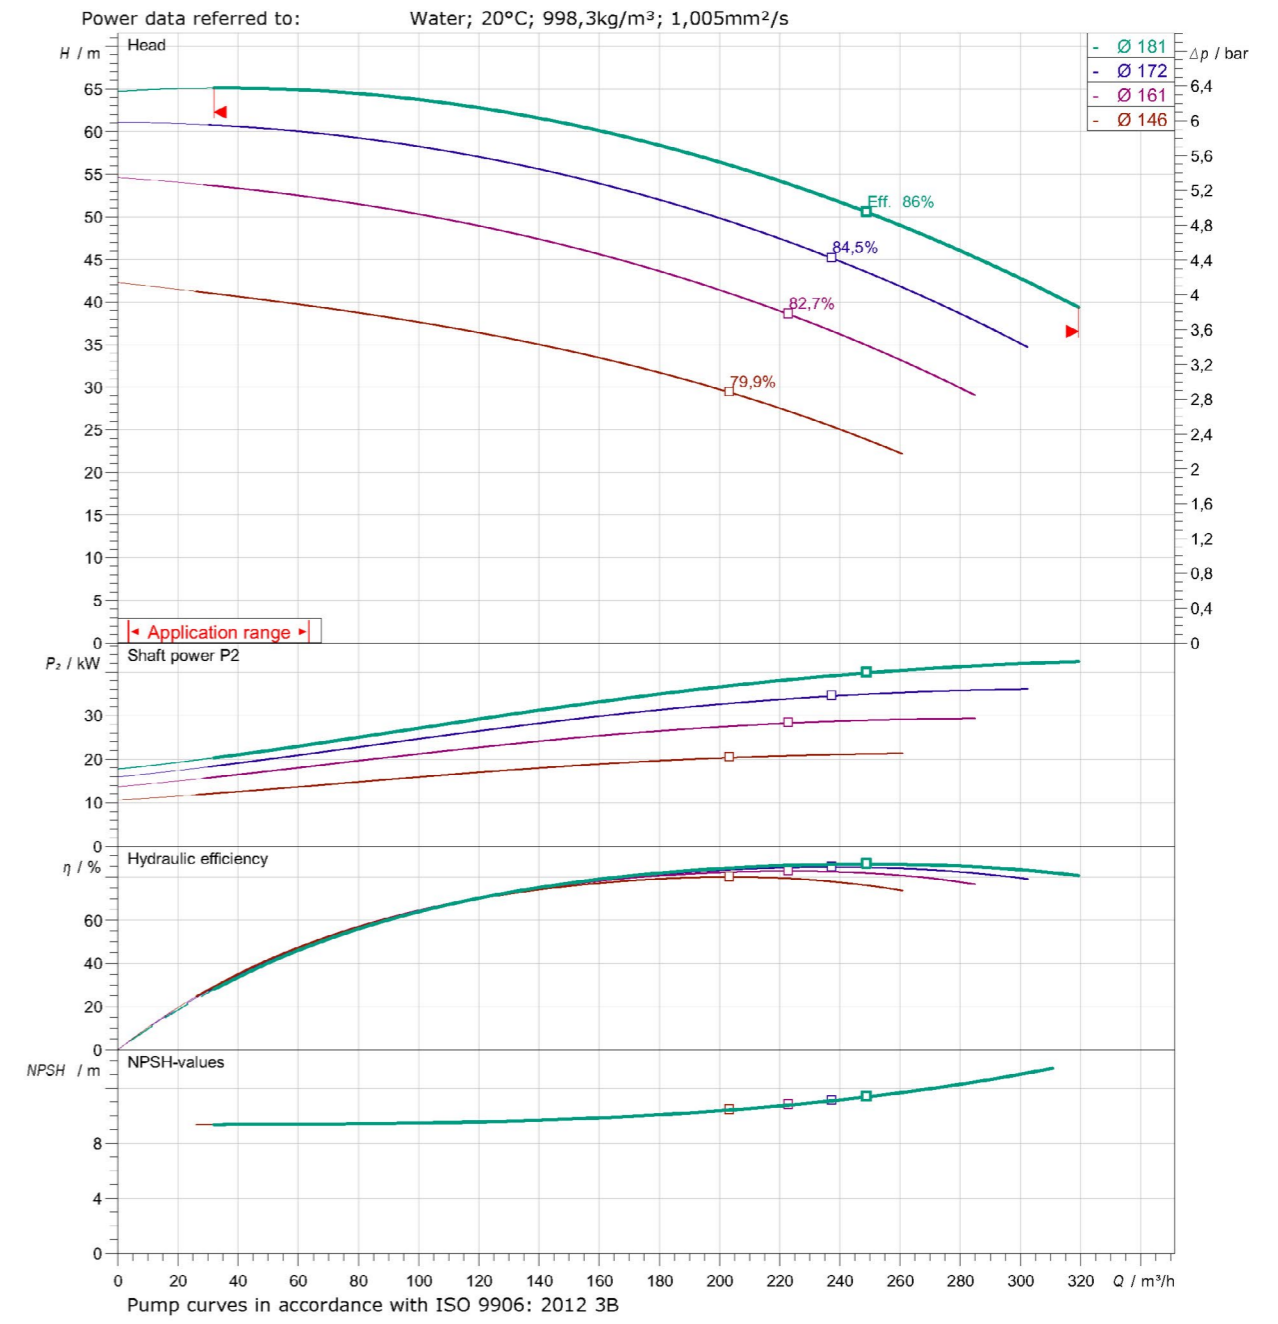

## Performance Curve

**WILO Atmos GIGA-N 32/200 (4P) Performance Curve**

**WILO Atmos GIGA-N 32/250 (2P) Performance Curve**

**WILO Atmos GIGA-N 32/250 (4P) Performance Curve**

**WILO Atmos GIGA-N 40/250 (2P) Performance Curve**

**WILO Atmos GIGA-N 40/250 (4P) Performance Curve**

**WILO Atmos GIGA-N 50/200 (2P) Performance Curve**

**WILO Atmos GIGA-N 50/200 (4P) Performance Curve**

**WILO Atmos GIGA-N 50/250 (2P) Performance Curve**

**WILO Atmos GIGA-N 50/250 (4P) Performance Curve**

**WILO Atmos GIGA-N 65/200 (2P) Performance Curve**

**WILO Atmos GIGA-N 65/200 (4P) Performance Curve**

**WILO Atmos GIGA-N 65/250 (2P) Performance Curve**

**WILO Atmos GIGA-N 65/250 (4P) Performance Curve**

**WILO Atmos GIGA-N 80/160 (2P) Performance Curve**

**WILO Atmos GIGA-N 80/160 (4P) Performance Curve**

**WILO Atmos GIGA-N 80/200 (2P) Performance Curve**