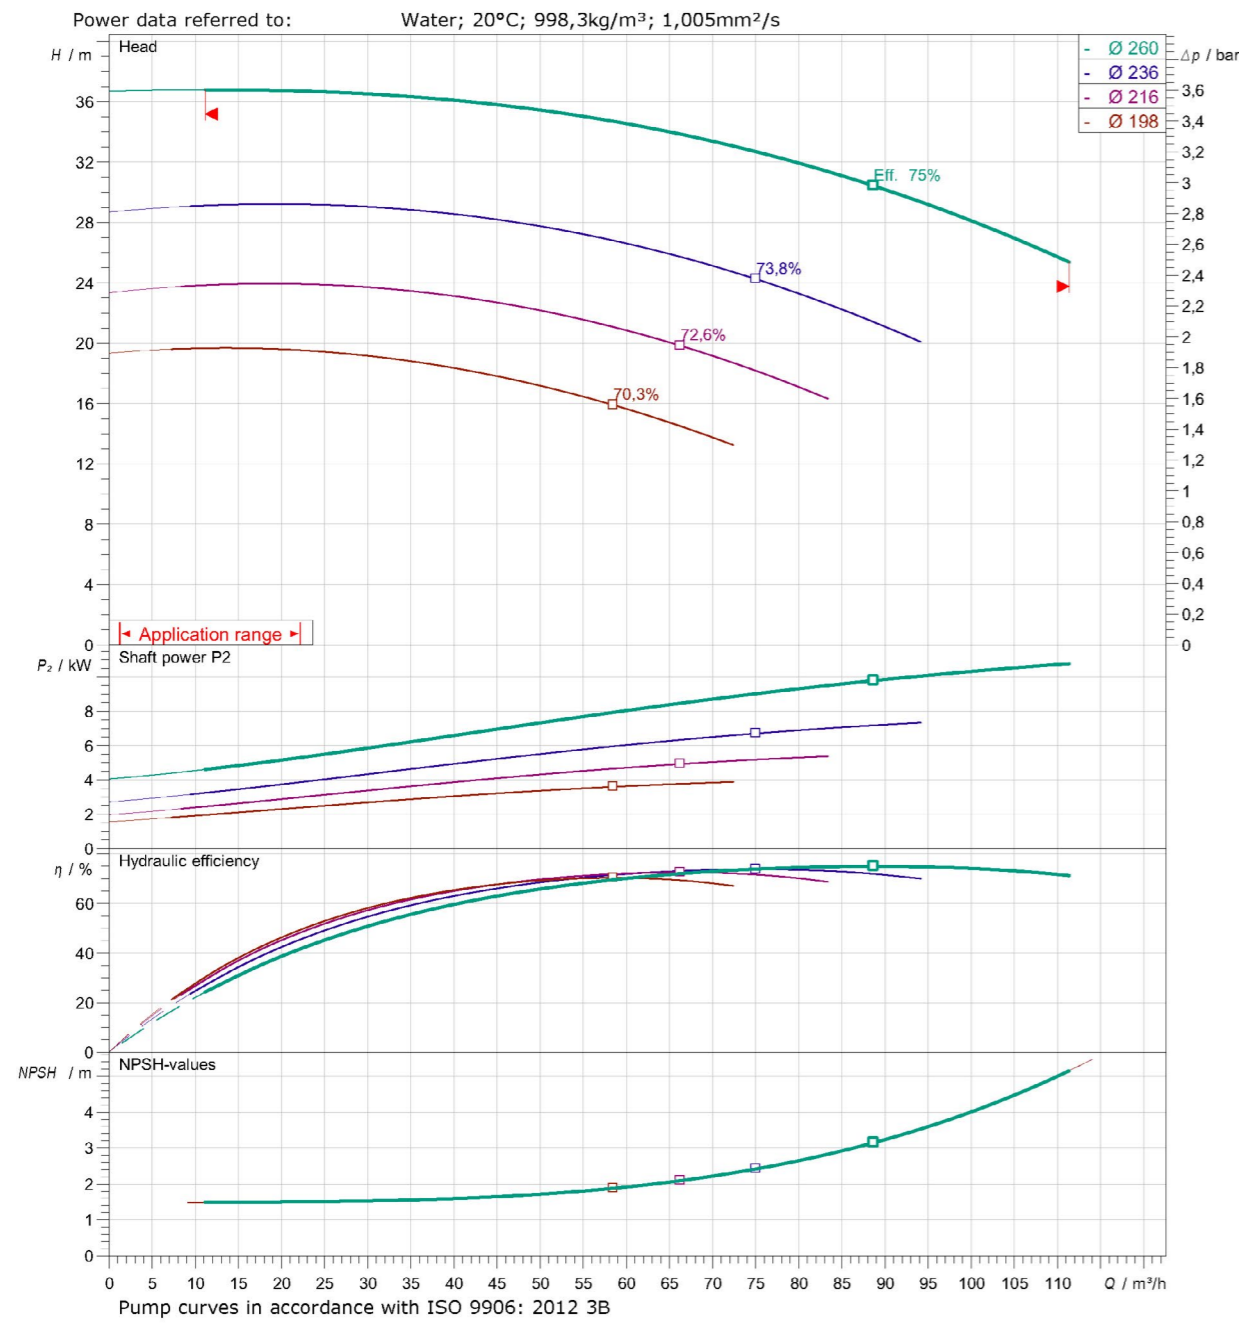

## Performance Curve

**WILO Atmos GIGA-N 32/200 (4P) Performance Curve**

**WILO Atmos GIGA-N 32/250 (2P) Performance Curve**

**WILO Atmos GIGA-N 32/250 (4P) Performance Curve**

**WILO Atmos GIGA-N 40/250 (2P) Performance Curve**

**WILO Atmos GIGA-N 40/250 (4P) Performance Curve**

**WILO Atmos GIGA-N 50/200 (2P) Performance Curve**

**WILO Atmos GIGA-N 50/200 (4P) Performance Curve**

**WILO Atmos GIGA-N 50/250 (2P) Performance Curve**

**WILO Atmos GIGA-N 50/250 (4P) Performance Curve**

**WILO Atmos GIGA-N 65/200 (2P) Performance Curve**

**WILO Atmos GIGA-N 65/200 (4P) Performance Curve**

**WILO Atmos GIGA-N 65/250 (2P) Performance Curve**

**WILO Atmos GIGA-N 65/250 (4P) Performance Curve**

**WILO Atmos GIGA-N 80/160 (2P) Performance Curve**

**WILO Atmos GIGA-N 80/160 (4P) Performance Curve**

**WILO Atmos GIGA-N 80/200 (2P) Performance Curve**