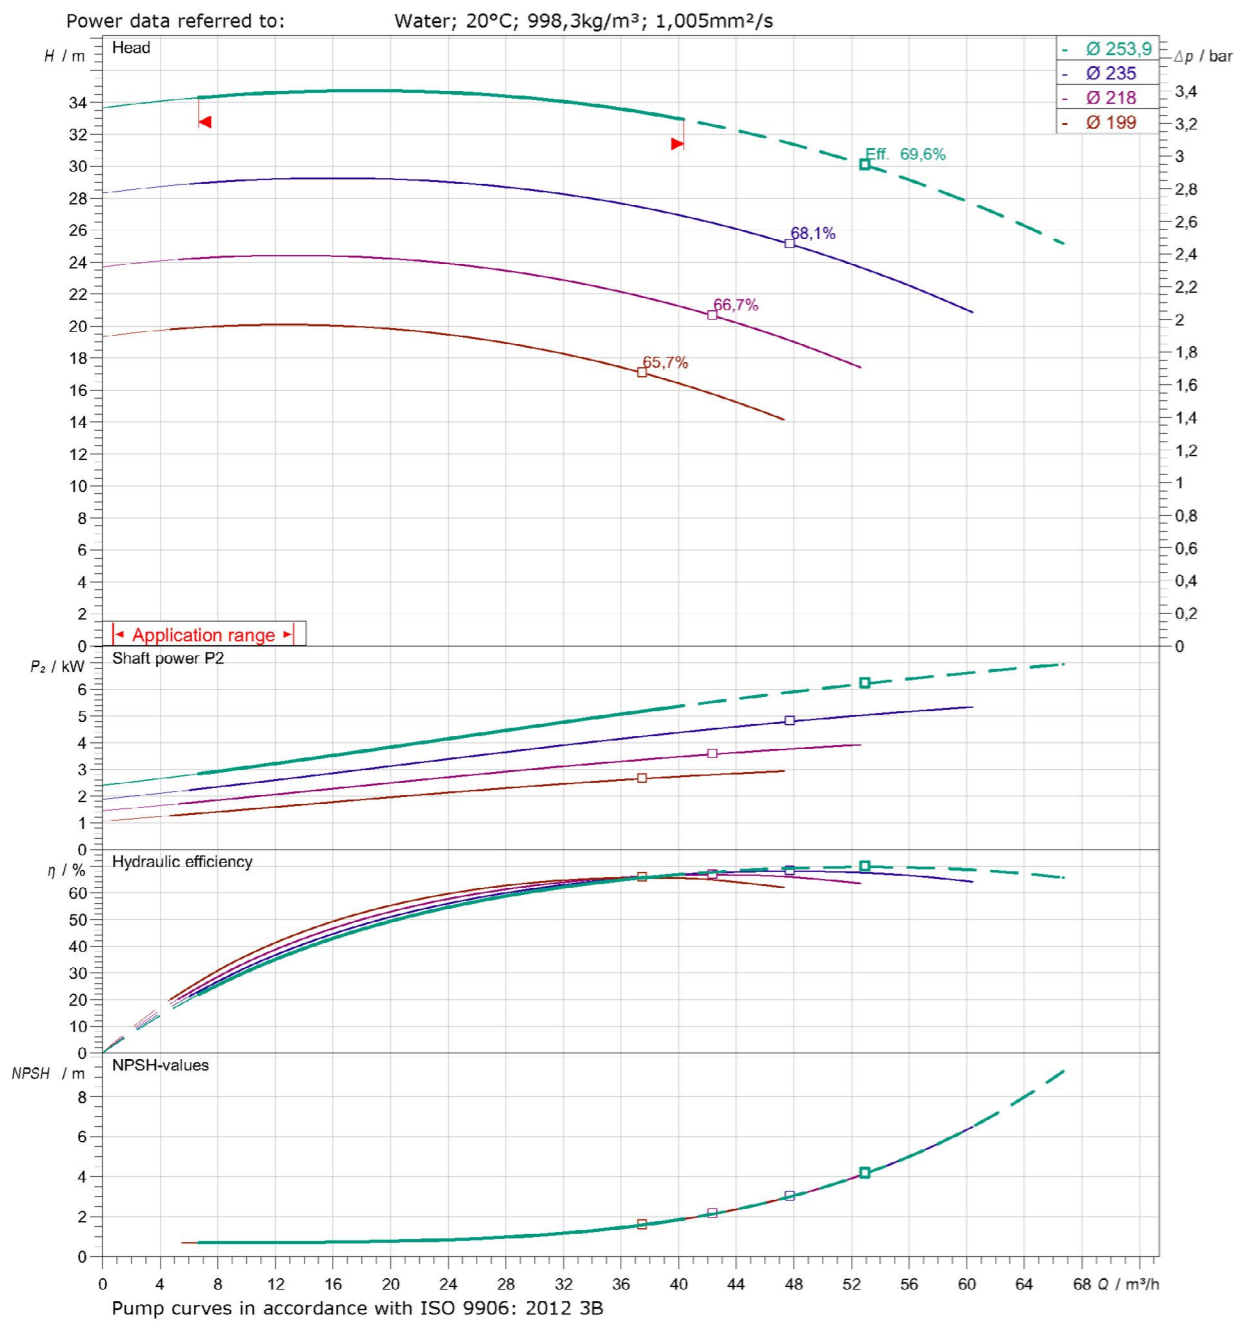

## Performance Curve

**WILO Atmos GIGA-N 32/200 (4P) Performance Curve**

**WILO Atmos GIGA-N 32/250 (2P) Performance Curve**

**WILO Atmos GIGA-N 32/250 (4P) Performance Curve**

**WILO Atmos GIGA-N 40/250 (2P) Performance Curve**

**WILO Atmos GIGA-N 40/250 (4P) Performance Curve**

**WILO Atmos GIGA-N 50/200 (2P) Performance Curve**

**WILO Atmos GIGA-N 50/200 (4P) Performance Curve**

**WILO Atmos GIGA-N 50/250 (2P) Performance Curve**

**WILO Atmos GIGA-N 50/250 (4P) Performance Curve**

**WILO Atmos GIGA-N 65/200 (2P) Performance Curve**

**WILO Atmos GIGA-N 65/200 (4P) Performance Curve**

**WILO Atmos GIGA-N 65/250 (2P) Performance Curve**