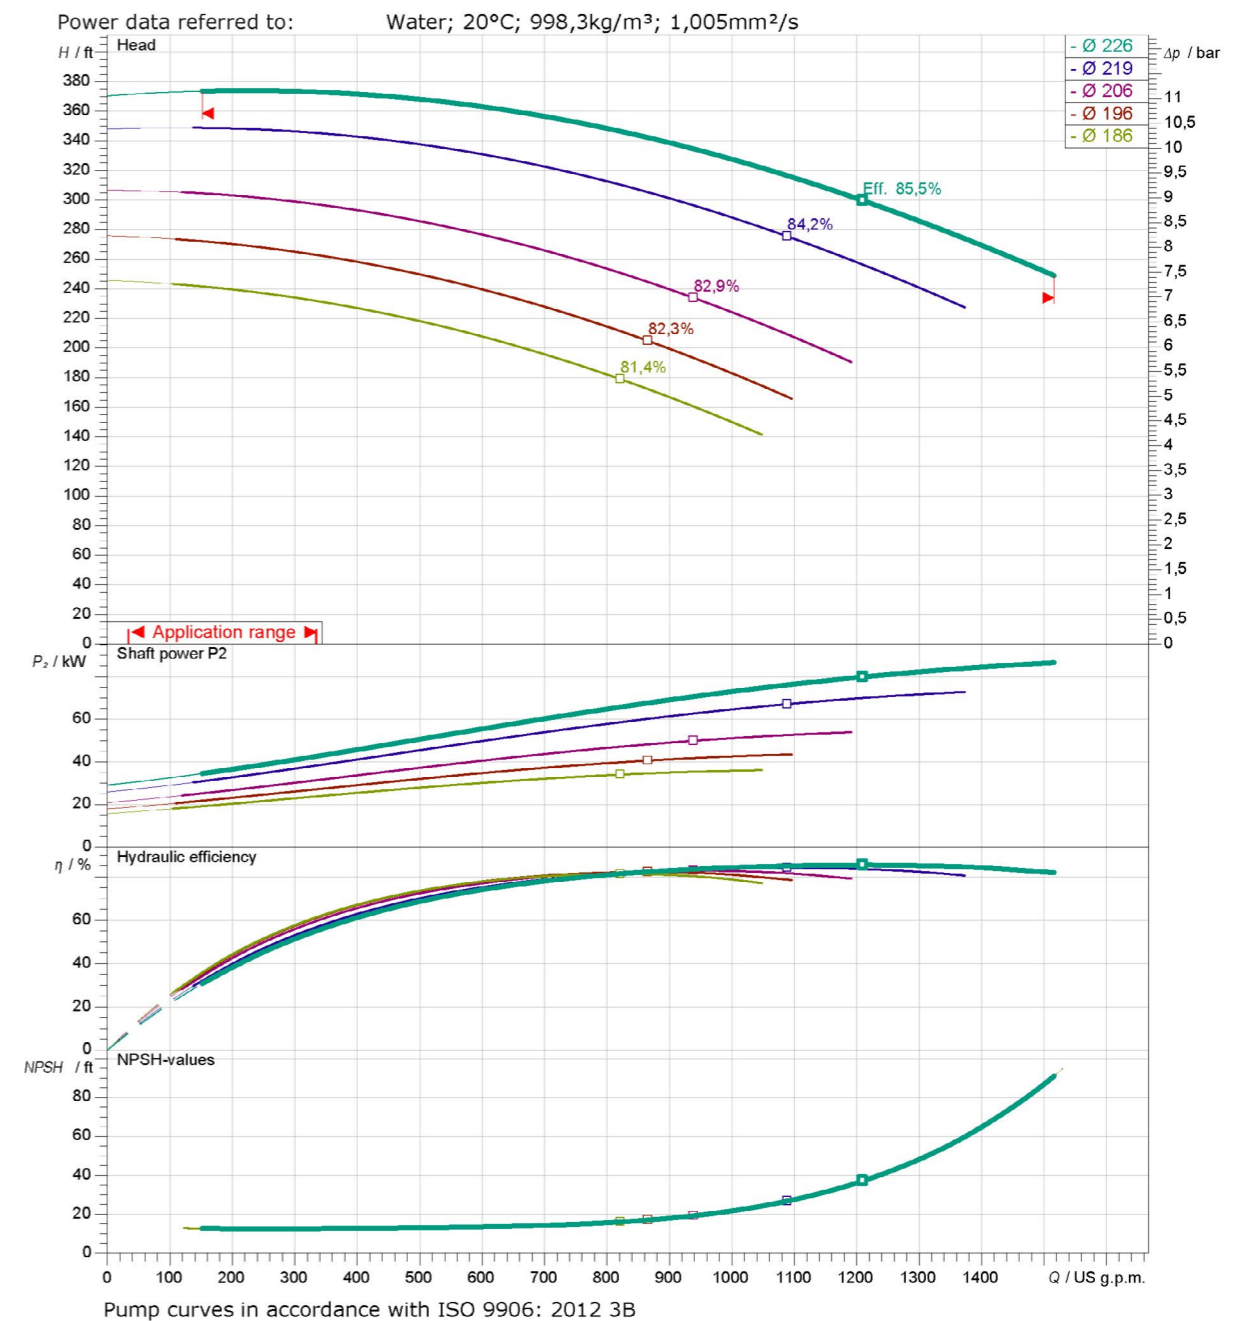

**WILO Atmos GIGA-N 40/250 (4P) Performance Curve**

**WILO Atmos GIGA-N 50/200 (2P) Performance Curve**

**WILO Atmos GIGA-N 50/200 (4P) Performance Curve**

**WILO Atmos GIGA-N 50/250 (2P) Performance Curve**

**WILO Atmos GIGA-N 50/250 (4P) Performance Curve**

**WILO Atmos GIGA-N 65/200 (2P) Performance Curve**

**WILO Atmos GIGA-N 65/200 (4P) Performance Curve**

**WILO Atmos GIGA-N 65/250 (2P) Performance Curve**

**WILO Atmos GIGA-N 65/250 (4P) Performance Curve**

**WILO Atmos GIGA-N 80/160 (2P) Performance Curve**

**WILO Atmos GIGA-N 80/160 (4P) Performance Curve**

**WILO Atmos GIGA-N 80/200 (2P) Performance Curve**

**WILO Atmos GIGA-N 80/200 (4P) Performance Curve**

**WILO Atmos GIGA-N 80/250(2P) Performance Curve**

**WILO Atmos GIGA-N 80/250 (4P) Performance Curve**

**WILO Atmos GIGA-N 100/250(2P) Performance Curve**