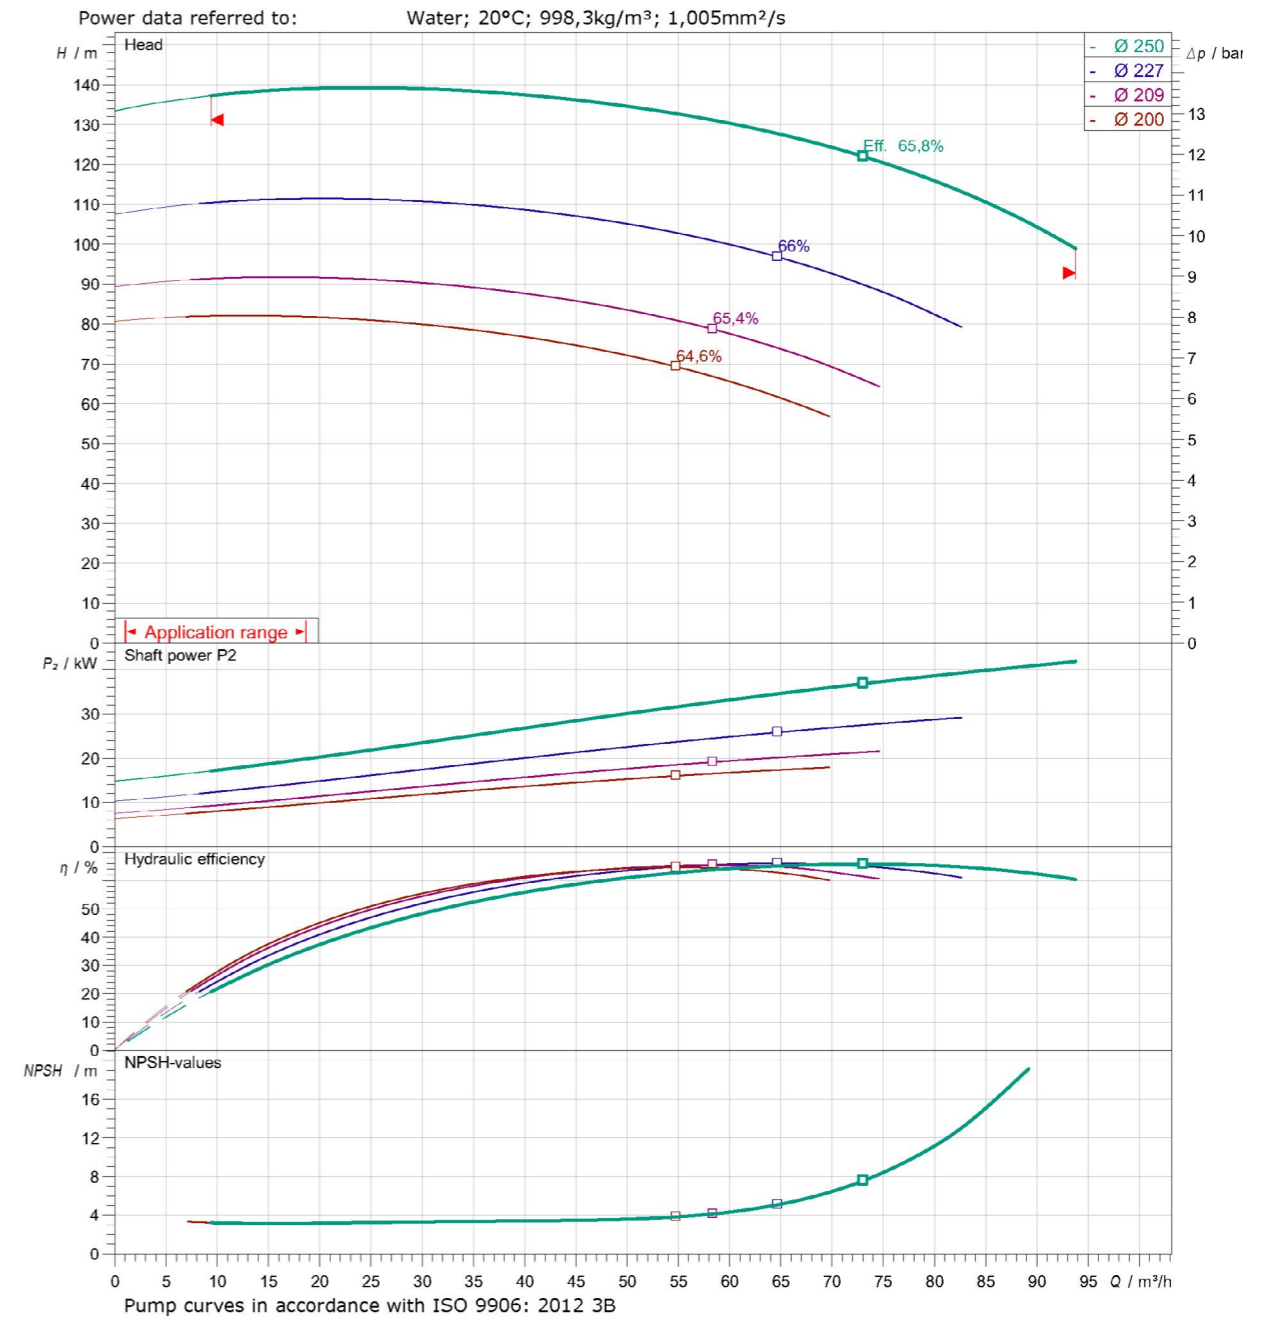

## Performance Curve

**WILO Atmos GIGA-N 32/200 (4P) Performance Curve**

**WILO Atmos GIGA-N 32/250 (2P) Performance Curve**

**WILO Atmos GIGA-N 32/250 (4P) Performance Curve**

**WILO Atmos GIGA-N 40/250 (2P) Performance Curve**

**WILO Atmos GIGA-N 40/250 (4P) Performance Curve**

**WILO Atmos GIGA-N 50/200 (2P) Performance Curve**

**WILO Atmos GIGA-N 50/200 (4P) Performance Curve**

**WILO Atmos GIGA-N 50/250 (2P) Performance Curve**

**WILO Atmos GIGA-N 50/250 (4P) Performance Curve**

**WILO Atmos GIGA-N 65/200 (2P) Performance Curve**

**WILO Atmos GIGA-N 65/200 (4P) Performance Curve**

**WILO Atmos GIGA-N 65/250 (2P) Performance Curve**