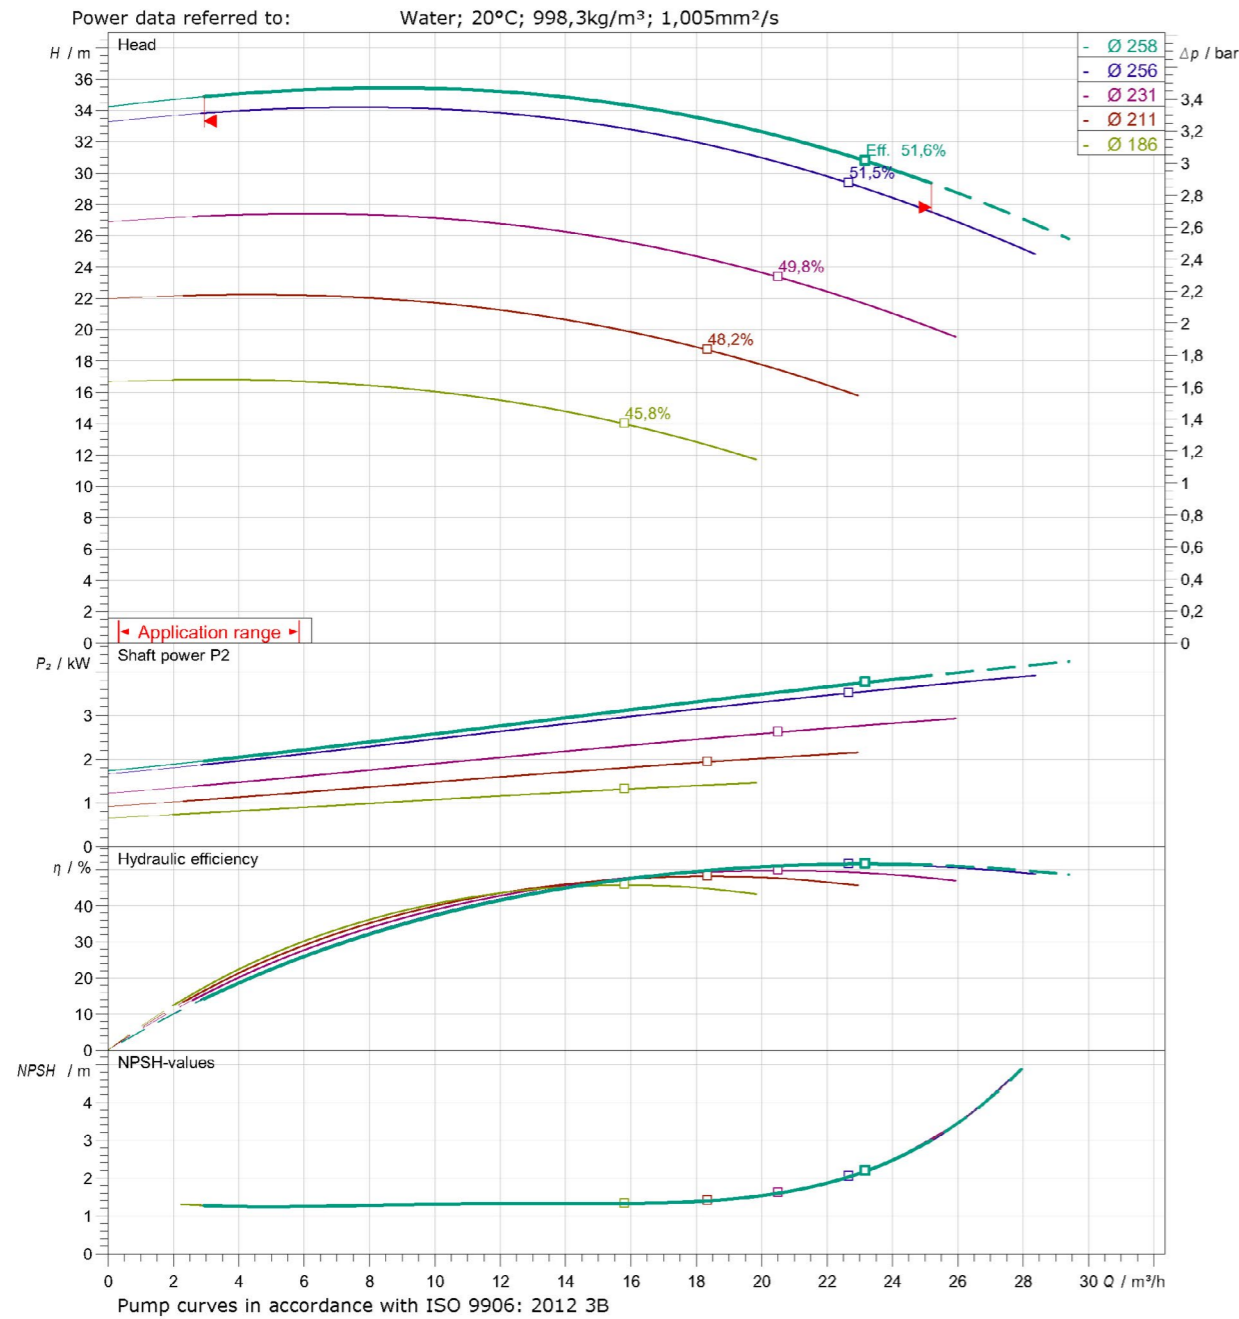

## Performance Curve

**WILO Atmos GIGA-N 32/200 (4P) Performance Curve**

**WILO Atmos GIGA-N 32/250 (2P) Performance Curve**

**WILO Atmos GIGA-N 32/250 (4P) Performance Curve**

**WILO Atmos GIGA-N 40/250 (2P) Performance Curve**

**WILO Atmos GIGA-N 40/250 (4P) Performance Curve**

**WILO Atmos GIGA-N 50/200 (2P) Performance Curve**

**WILO Atmos GIGA-N 50/200 (4P) Performance Curve**

**WILO Atmos GIGA-N 50/250 (2P) Performance Curve**