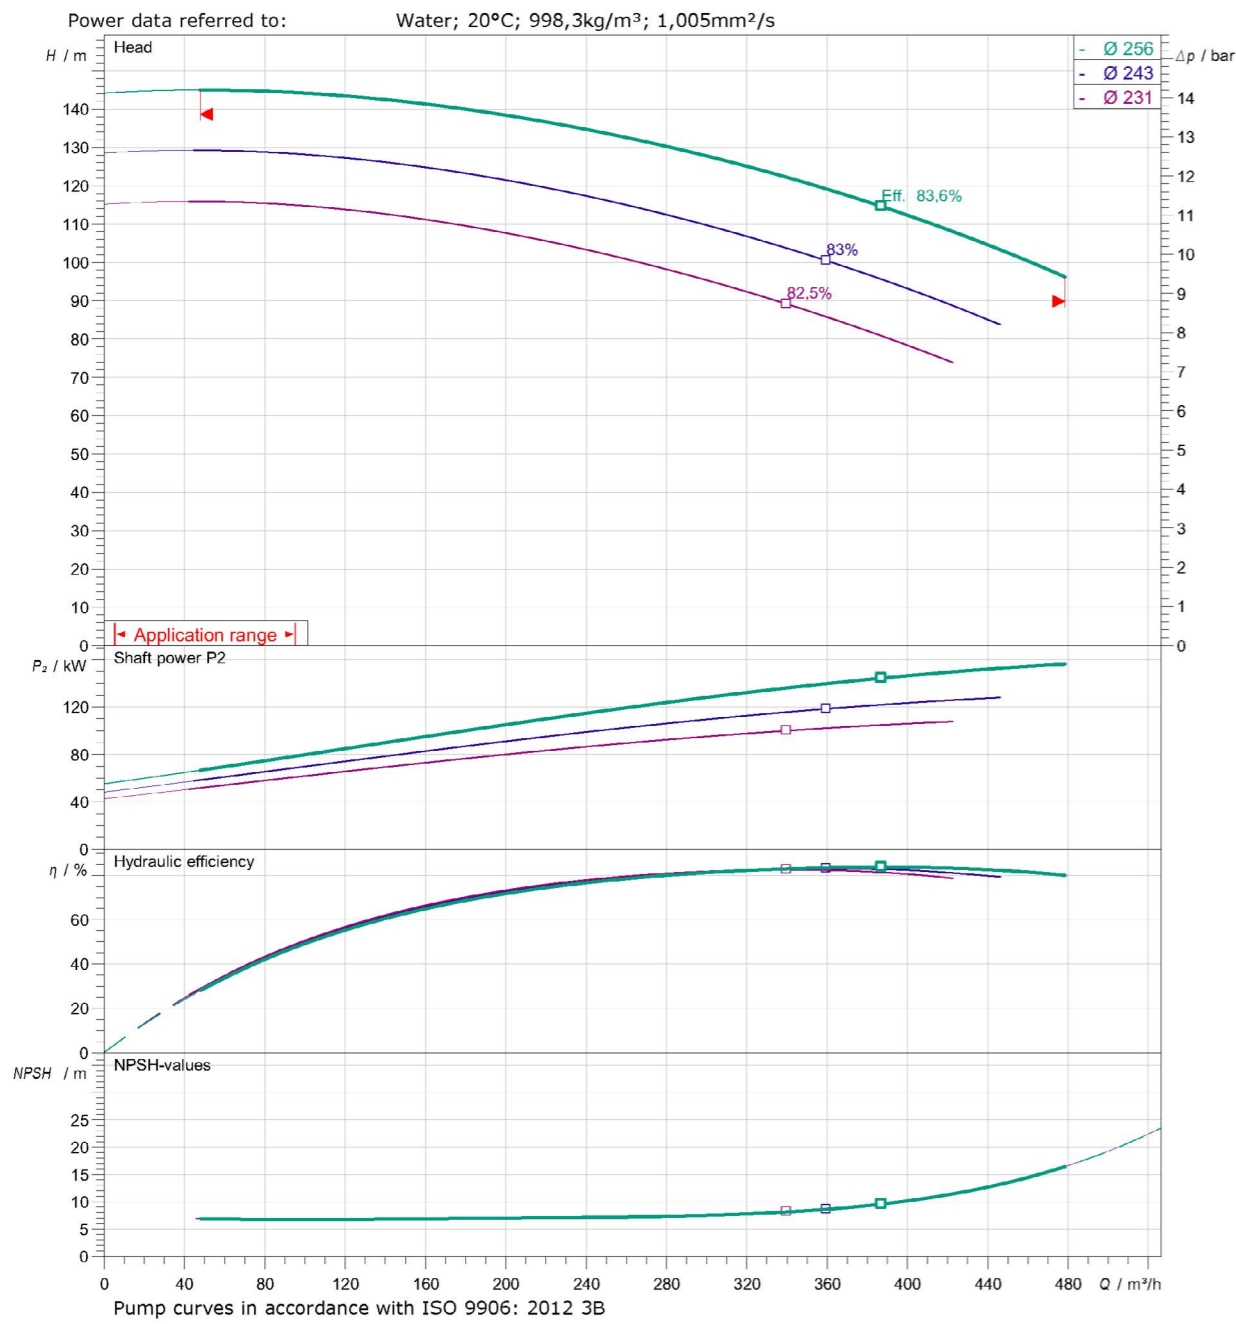

**WILO Atmos GIGA-N 50/250 (4P) Performance Curve**

**WILO Atmos GIGA-N 65/200 (2P) Performance Curve**

**WILO Atmos GIGA-N 65/200 (4P) Performance Curve**

**WILO Atmos GIGA-N 65/250 (2P) Performance Curve**

**WILO Atmos GIGA-N 65/250 (4P) Performance Curve**

**WILO Atmos GIGA-N 80/160 (2P) Performance Curve**

**WILO Atmos GIGA-N 80/160 (4P) Performance Curve**

**WILO Atmos GIGA-N 80/200 (2P) Performance Curve**

**WILO Atmos GIGA-N 80/200 (4P) Performance Curve**

**WILO Atmos GIGA-N 80/250(2P) Performance Curve**

**WILO Atmos GIGA-N 80/250 (4P) Performance Curve**

**WILO Atmos GIGA-N 100/250(2P) Performance Curve**

**WILO Atmos GIGA-N 100/250 (4P) Performance Curve**

**WILO Atmos GIGA-N 125/250(2P) Performance Curve**

**WILO Atmos GIGA-N 125/250 (4P) Performance Curve**

**WILO Atmos GIGA-N 150/250 (4P) Performance Curve**