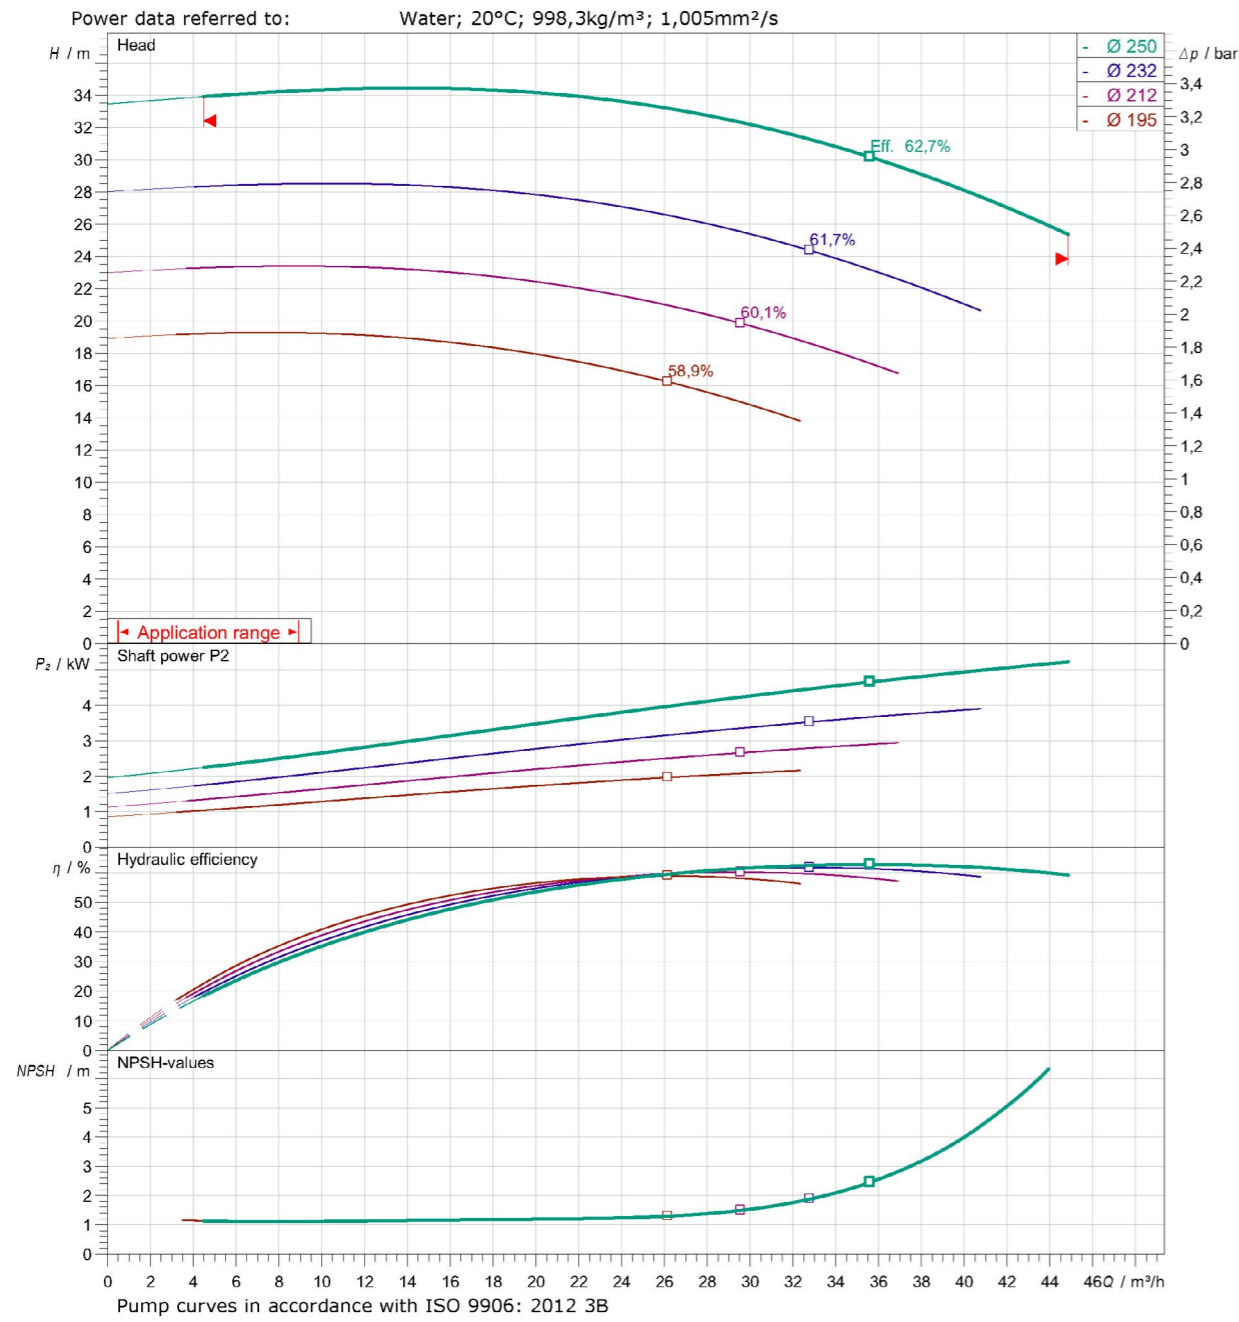

## Performance Curve

**WILO Atmos GIGA-N 32/200 (4P) Performance Curve**

**WILO Atmos GIGA-N 32/250 (2P) Performance Curve**

**WILO Atmos GIGA-N 32/250 (4P) Performance Curve**

**WILO Atmos GIGA-N 40/250 (2P) Performance Curve**

**WILO Atmos GIGA-N 40/250 (4P) Performance Curve**

**WILO Atmos GIGA-N 50/200 (2P) Performance Curve**

**WILO Atmos GIGA-N 50/200 (4P) Performance Curve**

**WILO Atmos GIGA-N 50/250 (2P) Performance Curve**