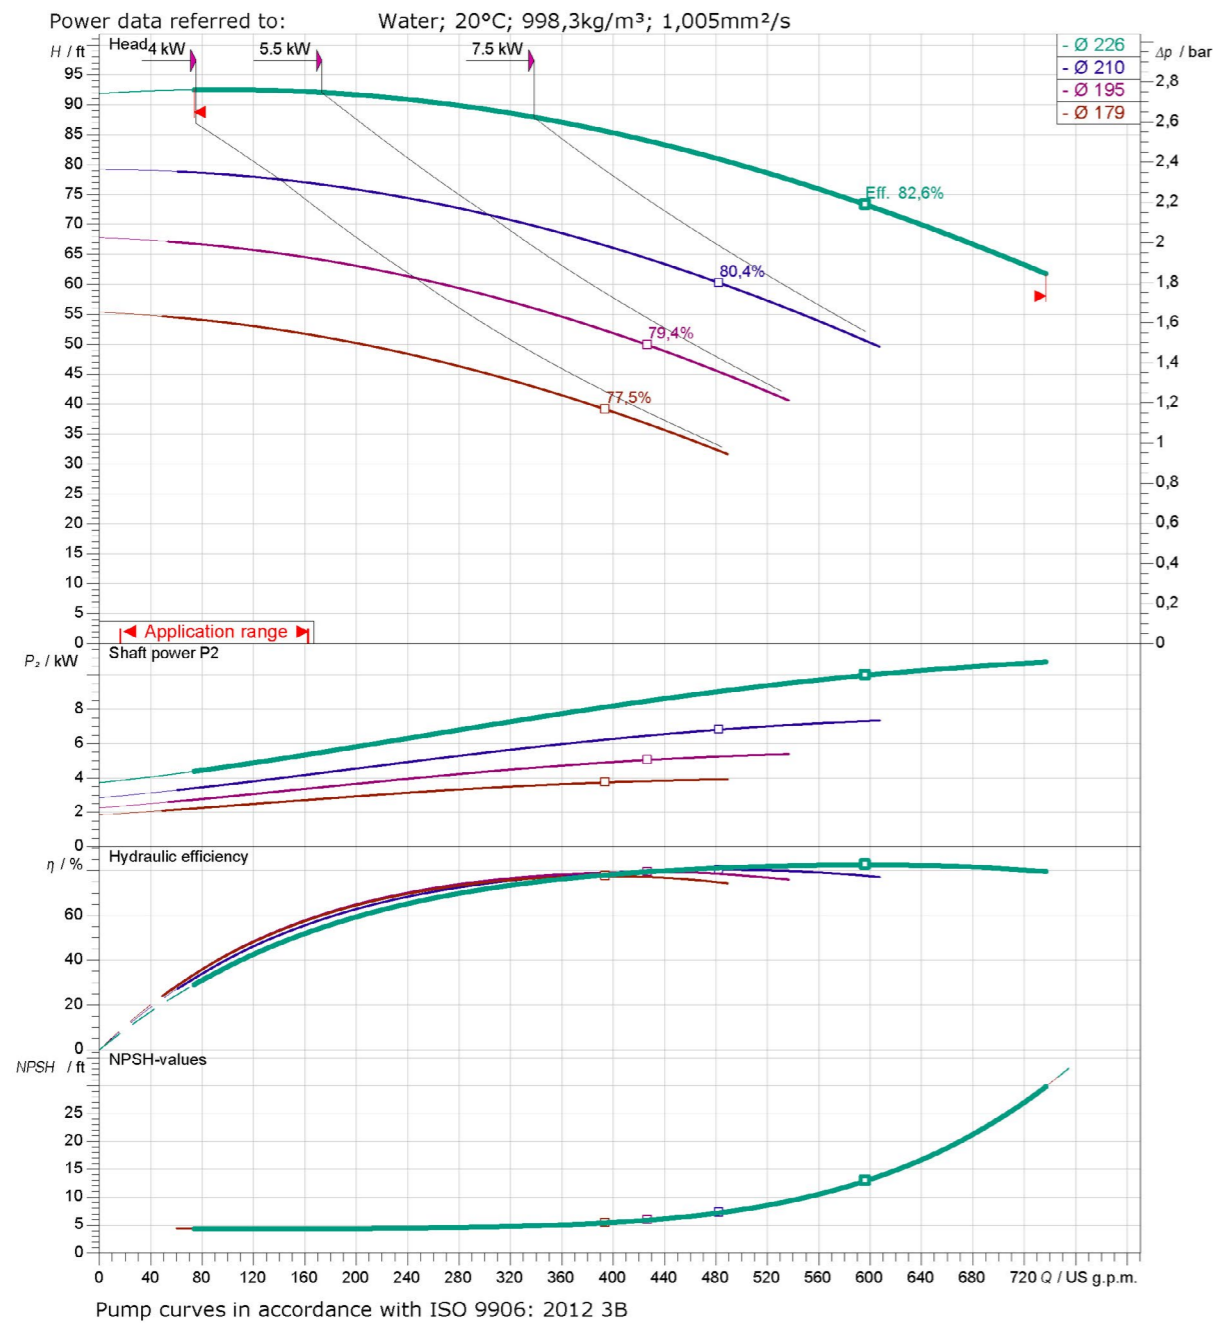

**WILO Atmos GIGA-N 40/250 (4P) Performance Curve**

**WILO Atmos GIGA-N 50/200 (2P) Performance Curve**

**WILO Atmos GIGA-N 50/200 (4P) Performance Curve**

**WILO Atmos GIGA-N 50/250 (2P) Performance Curve**

**WILO Atmos GIGA-N 50/250 (4P) Performance Curve**

**WILO Atmos GIGA-N 65/200 (2P) Performance Curve**

**WILO Atmos GIGA-N 65/200 (4P) Performance Curve**

**WILO Atmos GIGA-N 65/250 (2P) Performance Curve**

**WILO Atmos GIGA-N 65/250 (4P) Performance Curve**

**WILO Atmos GIGA-N 80/160 (2P) Performance Curve**

**WILO Atmos GIGA-N 80/160 (4P) Performance Curve**

**WILO Atmos GIGA-N 80/200 (2P) Performance Curve**

**WILO Atmos GIGA-N 80/200 (4P) Performance Curve**

**WILO Atmos GIGA-N 80/250(2P) Performance Curve**

**WILO Atmos GIGA-N 80/250 (4P) Performance Curve**

**WILO Atmos GIGA-N 100/250(2P) Performance Curve**