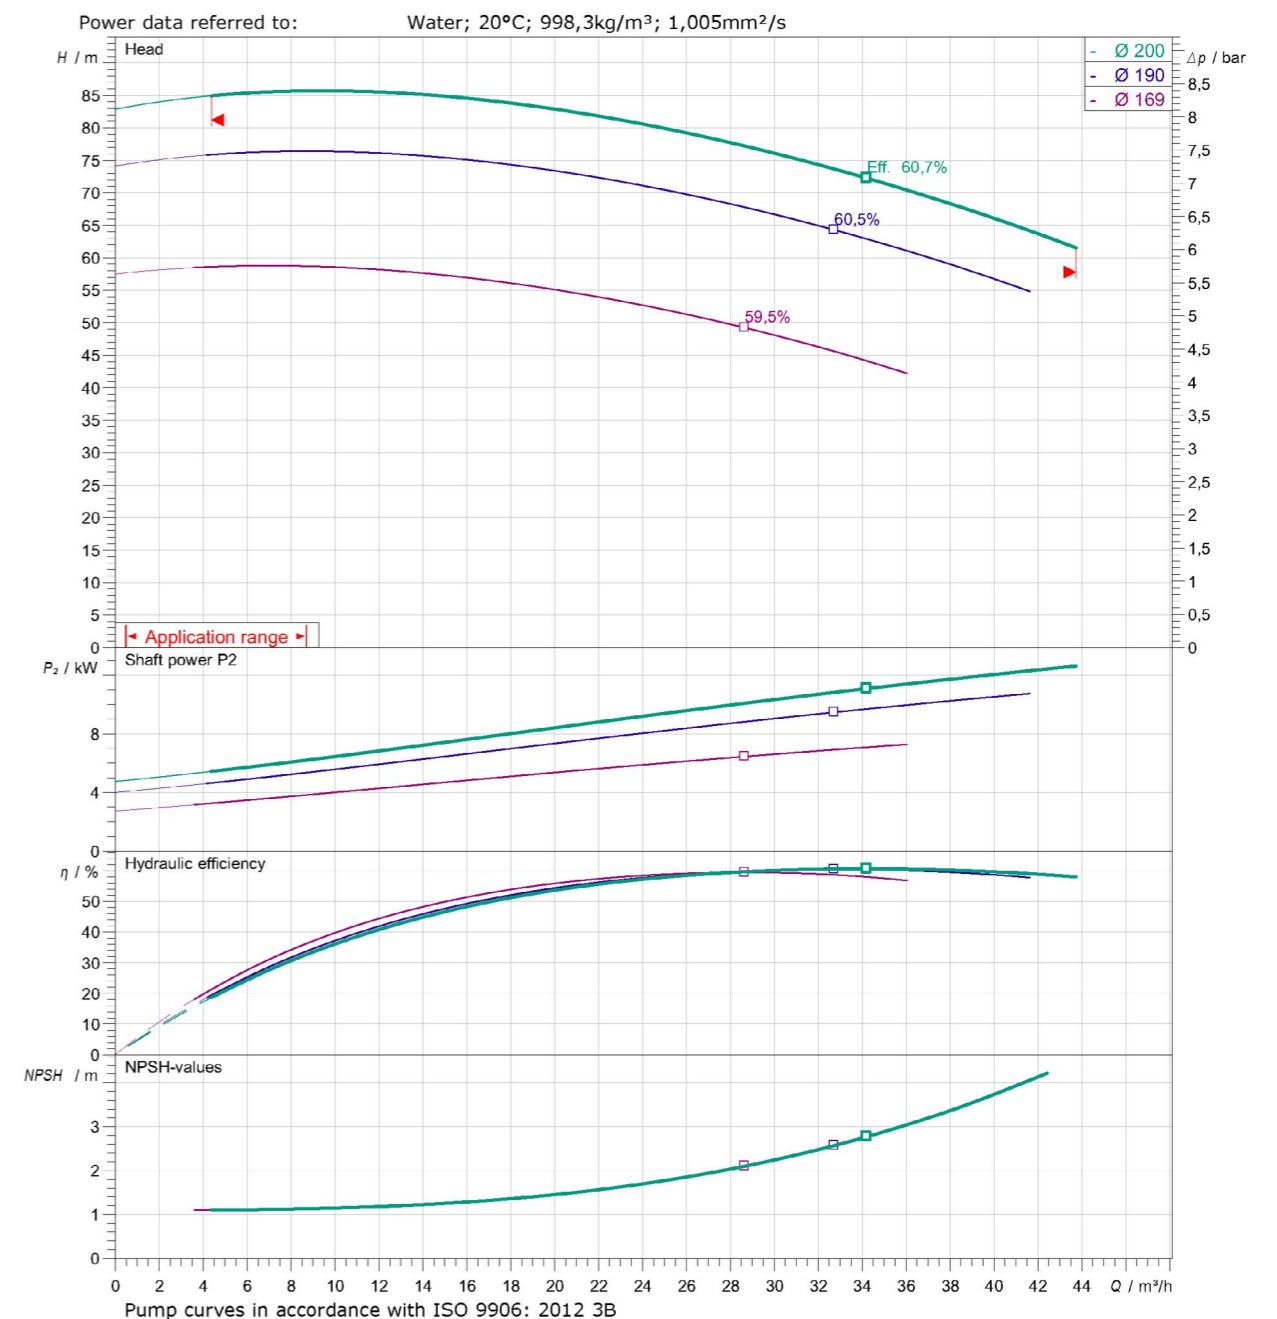

WILO Atmos GIGA-N 32/200 (2P)

Performance Curve