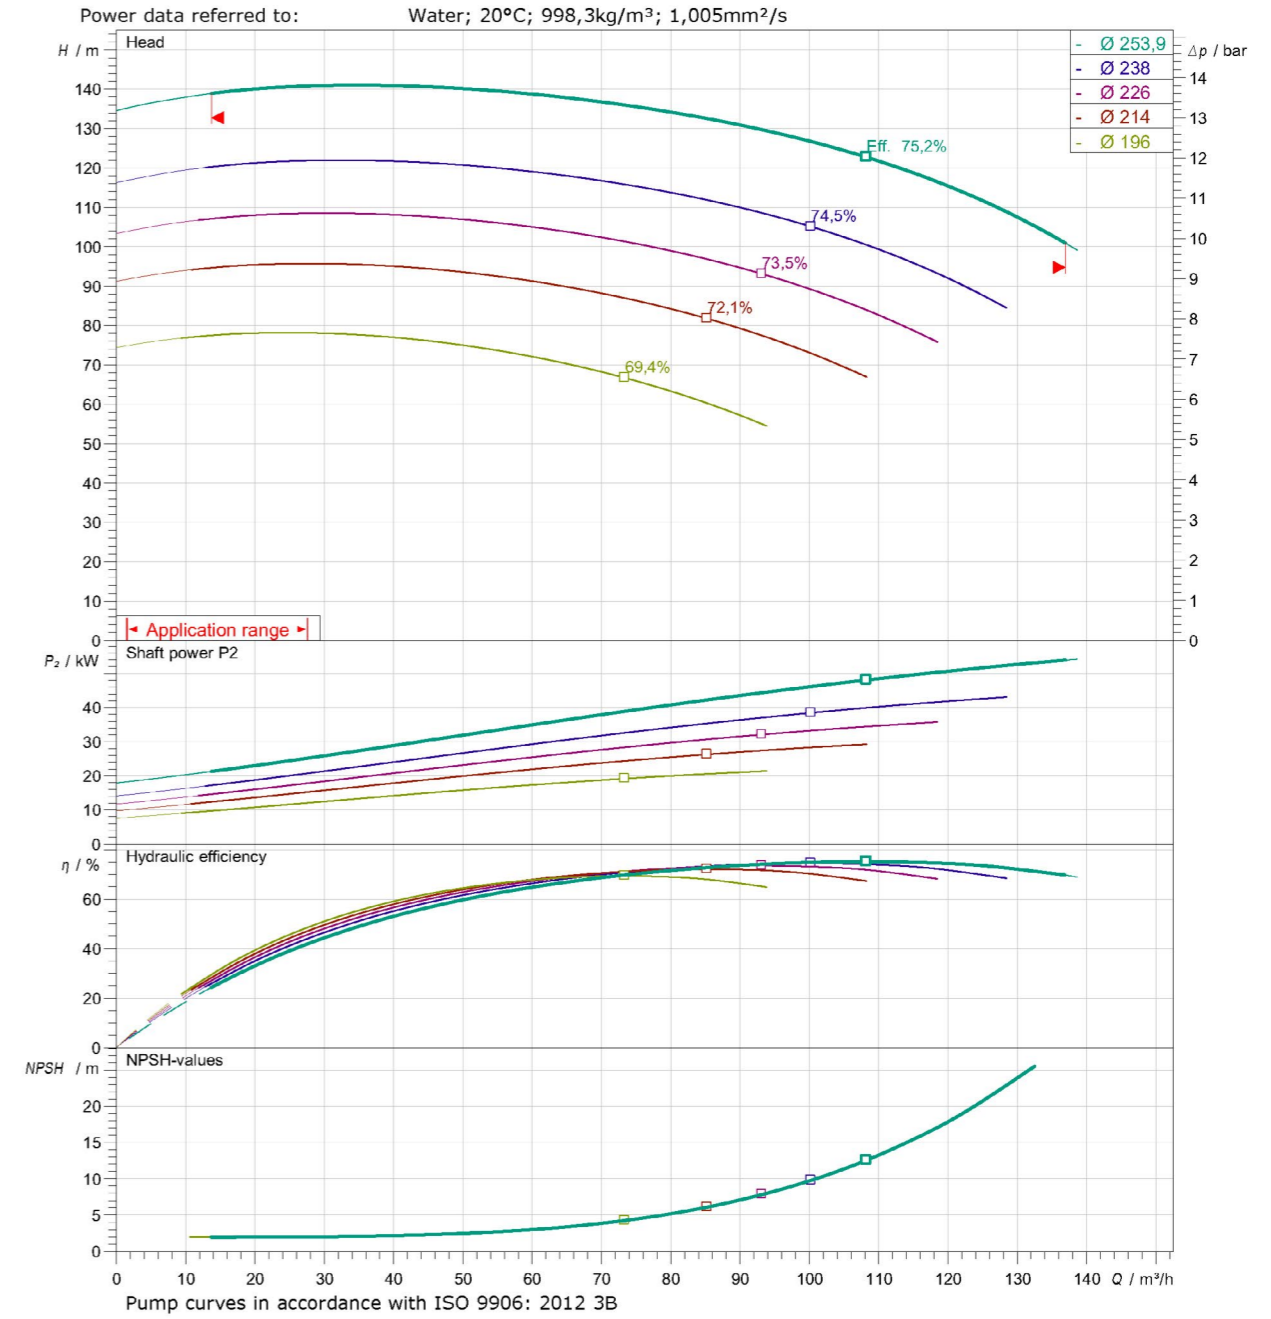

## Performance Curve

**WILO Atmos GIGA-N 32/200 (4P) Performance Curve**

**WILO Atmos GIGA-N 32/250 (2P) Performance Curve**

**WILO Atmos GIGA-N 32/250 (4P) Performance Curve**

**WILO Atmos GIGA-N 40/250 (2P) Performance Curve**

**WILO Atmos GIGA-N 40/250 (4P) Performance Curve**

**WILO Atmos GIGA-N 50/200 (2P) Performance Curve**

**WILO Atmos GIGA-N 50/200 (4P) Performance Curve**

**WILO Atmos GIGA-N 50/250 (2P) Performance Curve**

**WILO Atmos GIGA-N 50/250 (4P) Performance Curve**

**WILO Atmos GIGA-N 65/200 (2P) Performance Curve**

**WILO Atmos GIGA-N 65/200 (4P) Performance Curve**

**WILO Atmos GIGA-N 65/250 (2P) Performance Curve**