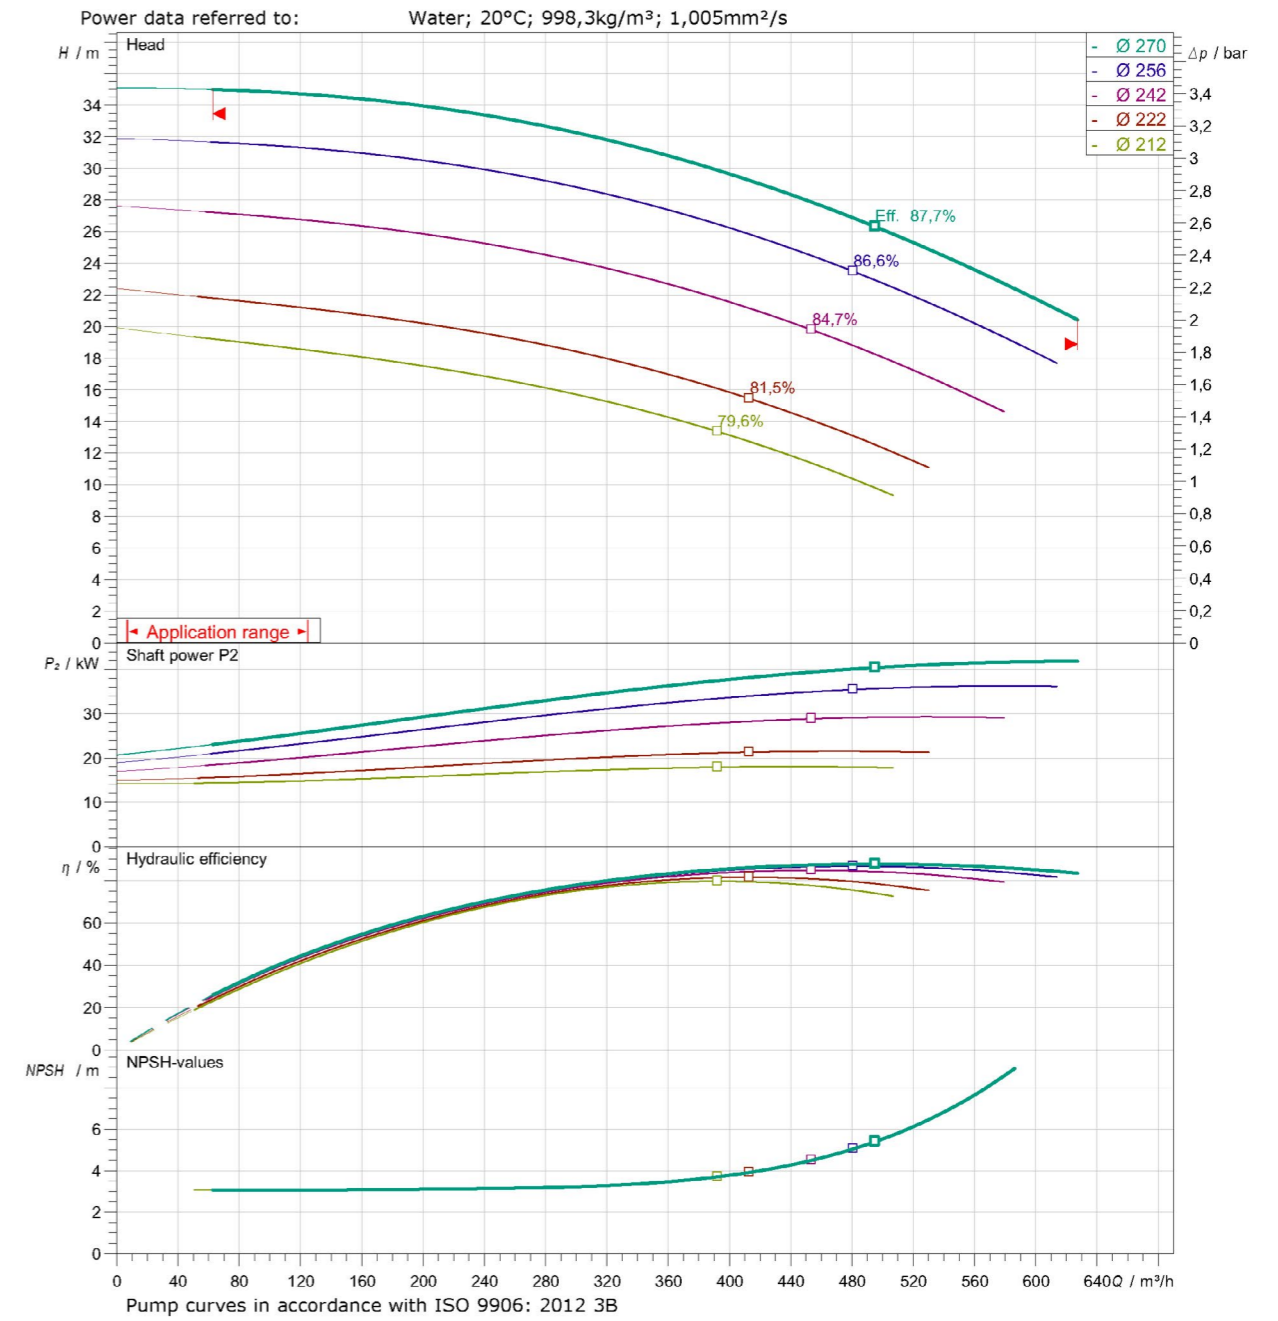

**WILO Atmos GIGA-N 50/250 (4P) Performance Curve**

**WILO Atmos GIGA-N 65/200 (2P) Performance Curve**

**WILO Atmos GIGA-N 65/200 (4P) Performance Curve**

**WILO Atmos GIGA-N 65/250 (2P) Performance Curve**

**WILO Atmos GIGA-N 65/250 (4P) Performance Curve**

**WILO Atmos GIGA-N 80/160 (2P) Performance Curve**

**WILO Atmos GIGA-N 80/160 (4P) Performance Curve**

**WILO Atmos GIGA-N 80/200 (2P) Performance Curve**

**WILO Atmos GIGA-N 80/200 (4P) Performance Curve**

**WILO Atmos GIGA-N 80/250(2P) Performance Curve**

**WILO Atmos GIGA-N 80/250 (4P) Performance Curve**

**WILO Atmos GIGA-N 100/250(2P) Performance Curve**

**WILO Atmos GIGA-N 100/250 (4P) Performance Curve**

**WILO Atmos GIGA-N 125/250(2P) Performance Curve**

**WILO Atmos GIGA-N 125/250 (4P) Performance Curve**

**WILO Atmos GIGA-N 150/250 (4P) Performance Curve**