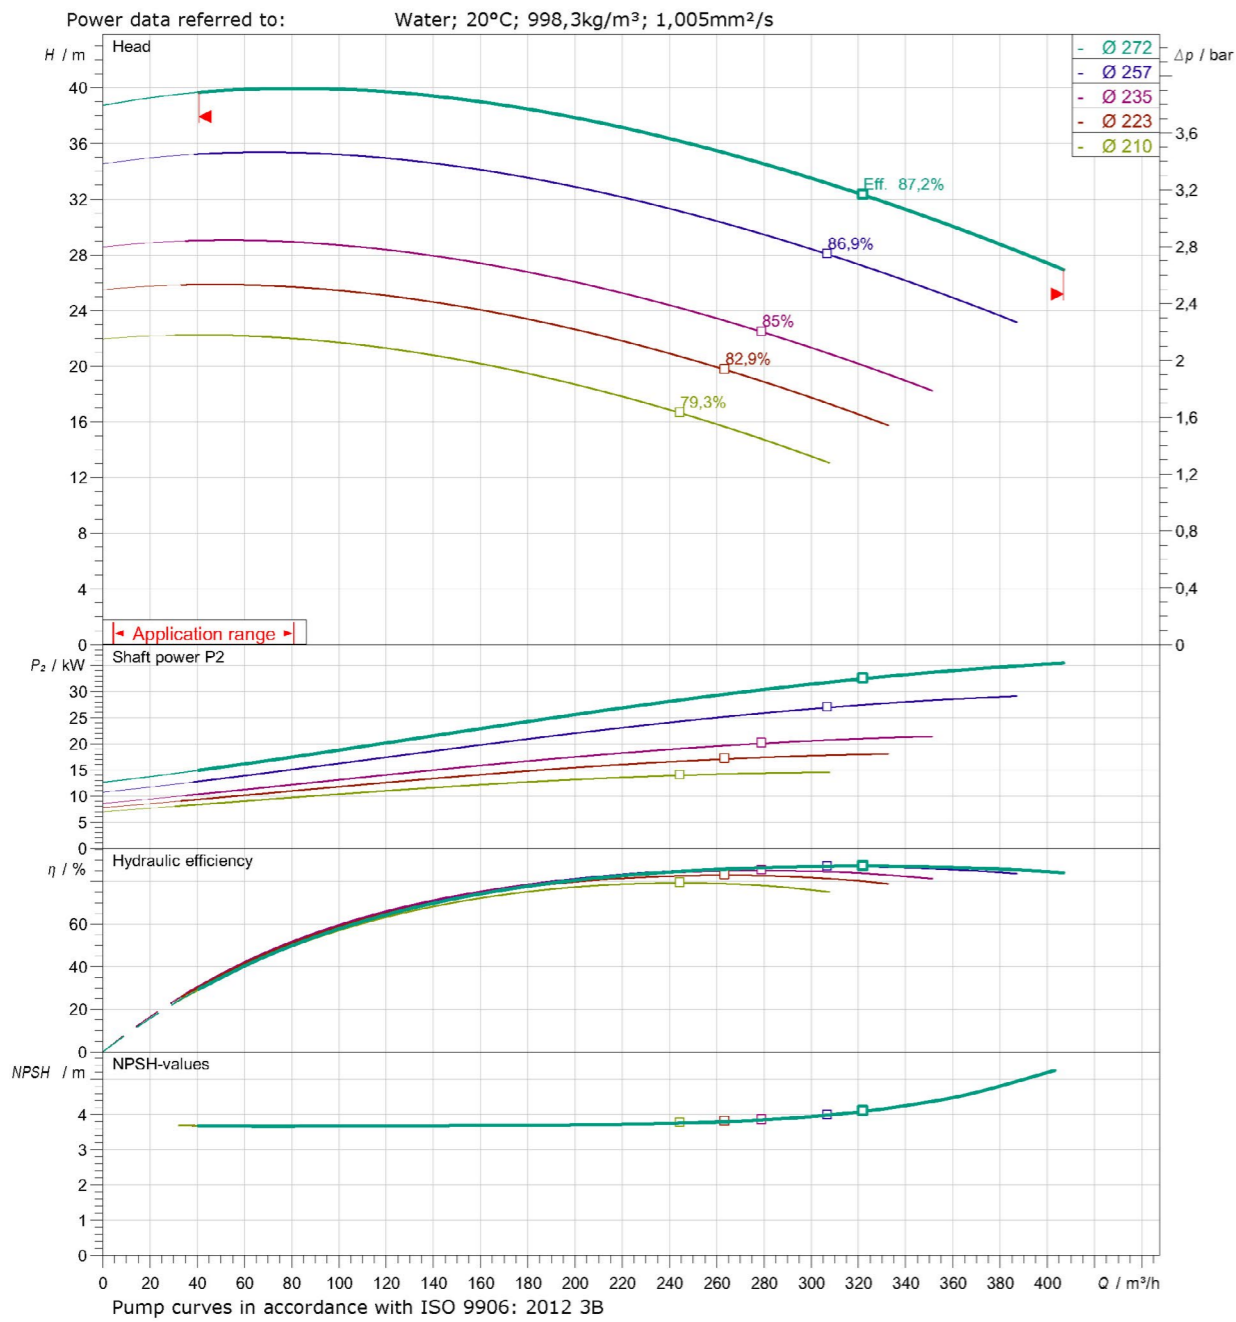

**WILO Atmos GIGA-N 50/250 (4P) Performance Curve**

**WILO Atmos GIGA-N 65/200 (2P) Performance Curve**

**WILO Atmos GIGA-N 65/200 (4P) Performance Curve**

**WILO Atmos GIGA-N 65/250 (2P) Performance Curve**

**WILO Atmos GIGA-N 65/250 (4P) Performance Curve**

**WILO Atmos GIGA-N 80/160 (2P) Performance Curve**

**WILO Atmos GIGA-N 80/160 (4P) Performance Curve**

**WILO Atmos GIGA-N 80/200 (2P) Performance Curve**

**WILO Atmos GIGA-N 80/200 (4P) Performance Curve**

**WILO Atmos GIGA-N 80/250(2P) Performance Curve**

**WILO Atmos GIGA-N 80/250 (4P) Performance Curve**

**WILO Atmos GIGA-N 100/250(2P) Performance Curve**

**WILO Atmos GIGA-N 100/250 (4P) Performance Curve**

**WILO Atmos GIGA-N 125/250(2P) Performance Curve**

**WILO Atmos GIGA-N 125/250 (4P) Performance Curve**

**WILO Atmos GIGA-N 150/250 (4P) Performance Curve**