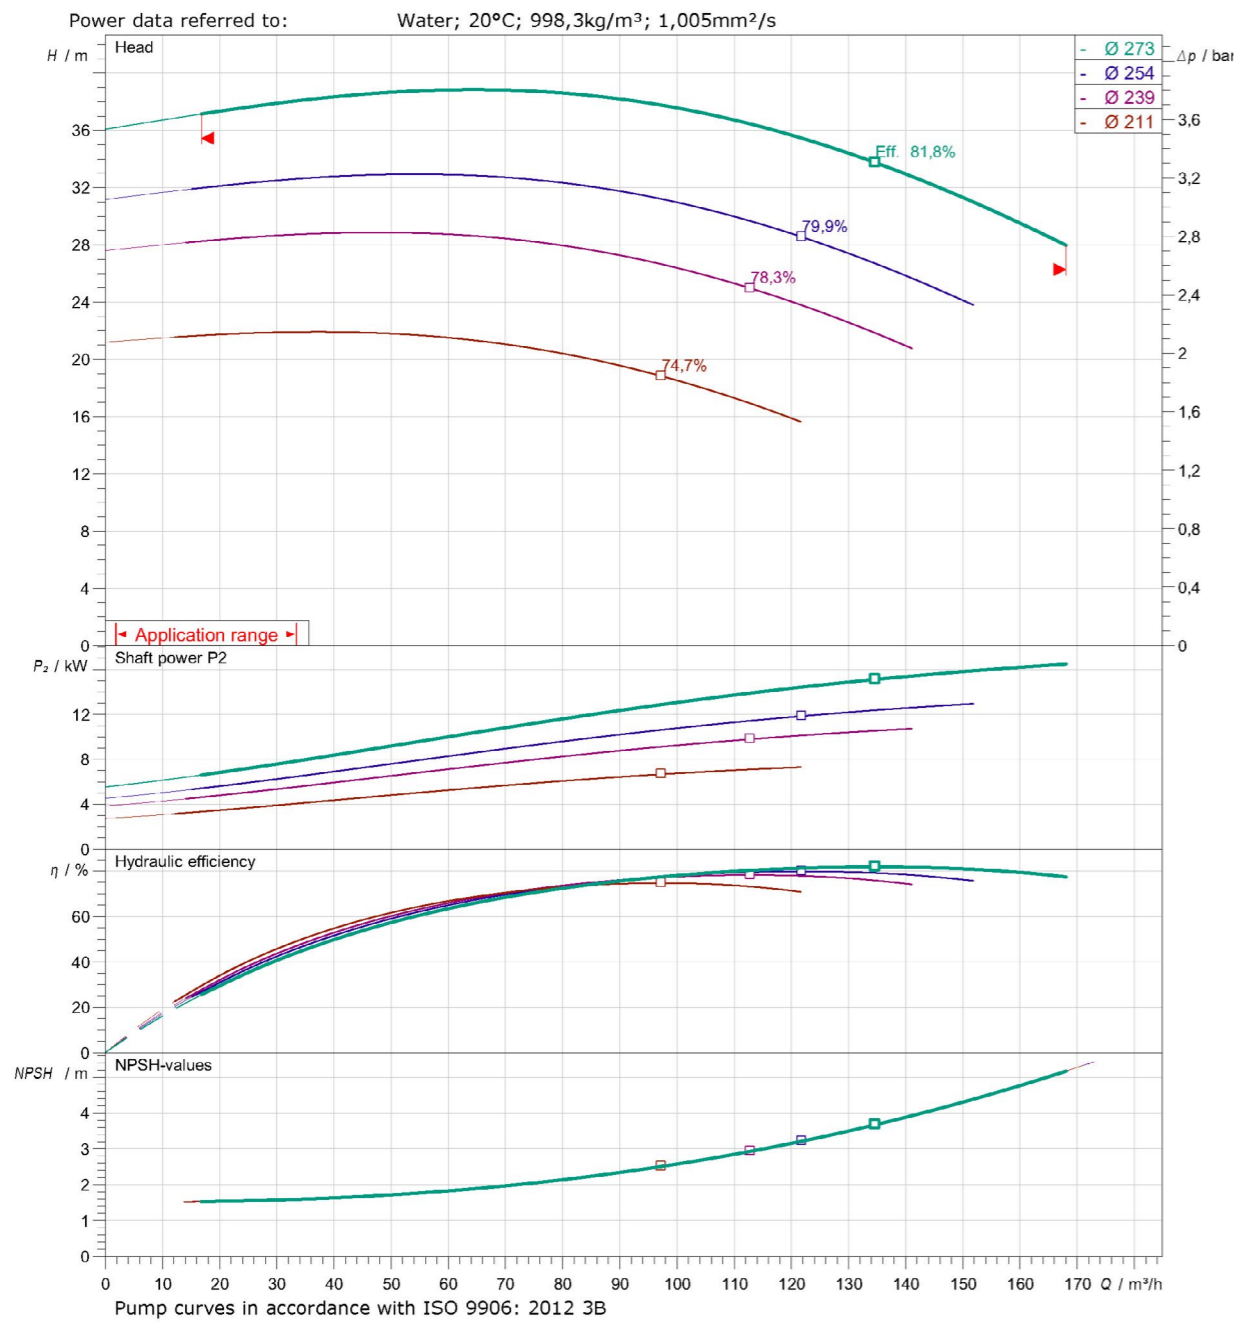

**WILO Atmos GIGA-N 40/250 (4P) Performance Curve**

**WILO Atmos GIGA-N 50/200 (2P) Performance Curve**

**WILO Atmos GIGA-N 50/200 (4P) Performance Curve**

**WILO Atmos GIGA-N 50/250 (2P) Performance Curve**

**WILO Atmos GIGA-N 50/250 (4P) Performance Curve**

**WILO Atmos GIGA-N 65/200 (2P) Performance Curve**

**WILO Atmos GIGA-N 65/200 (4P) Performance Curve**

**WILO Atmos GIGA-N 65/250 (2P) Performance Curve**

**WILO Atmos GIGA-N 65/250 (4P) Performance Curve**

**WILO Atmos GIGA-N 80/160 (2P) Performance Curve**

**WILO Atmos GIGA-N 80/160 (4P) Performance Curve**

**WILO Atmos GIGA-N 80/200 (2P) Performance Curve**

**WILO Atmos GIGA-N 80/200 (4P) Performance Curve**

**WILO Atmos GIGA-N 80/250(2P) Performance Curve**

**WILO Atmos GIGA-N 80/250 (4P) Performance Curve**

**WILO Atmos GIGA-N 100/250(2P) Performance Curve**