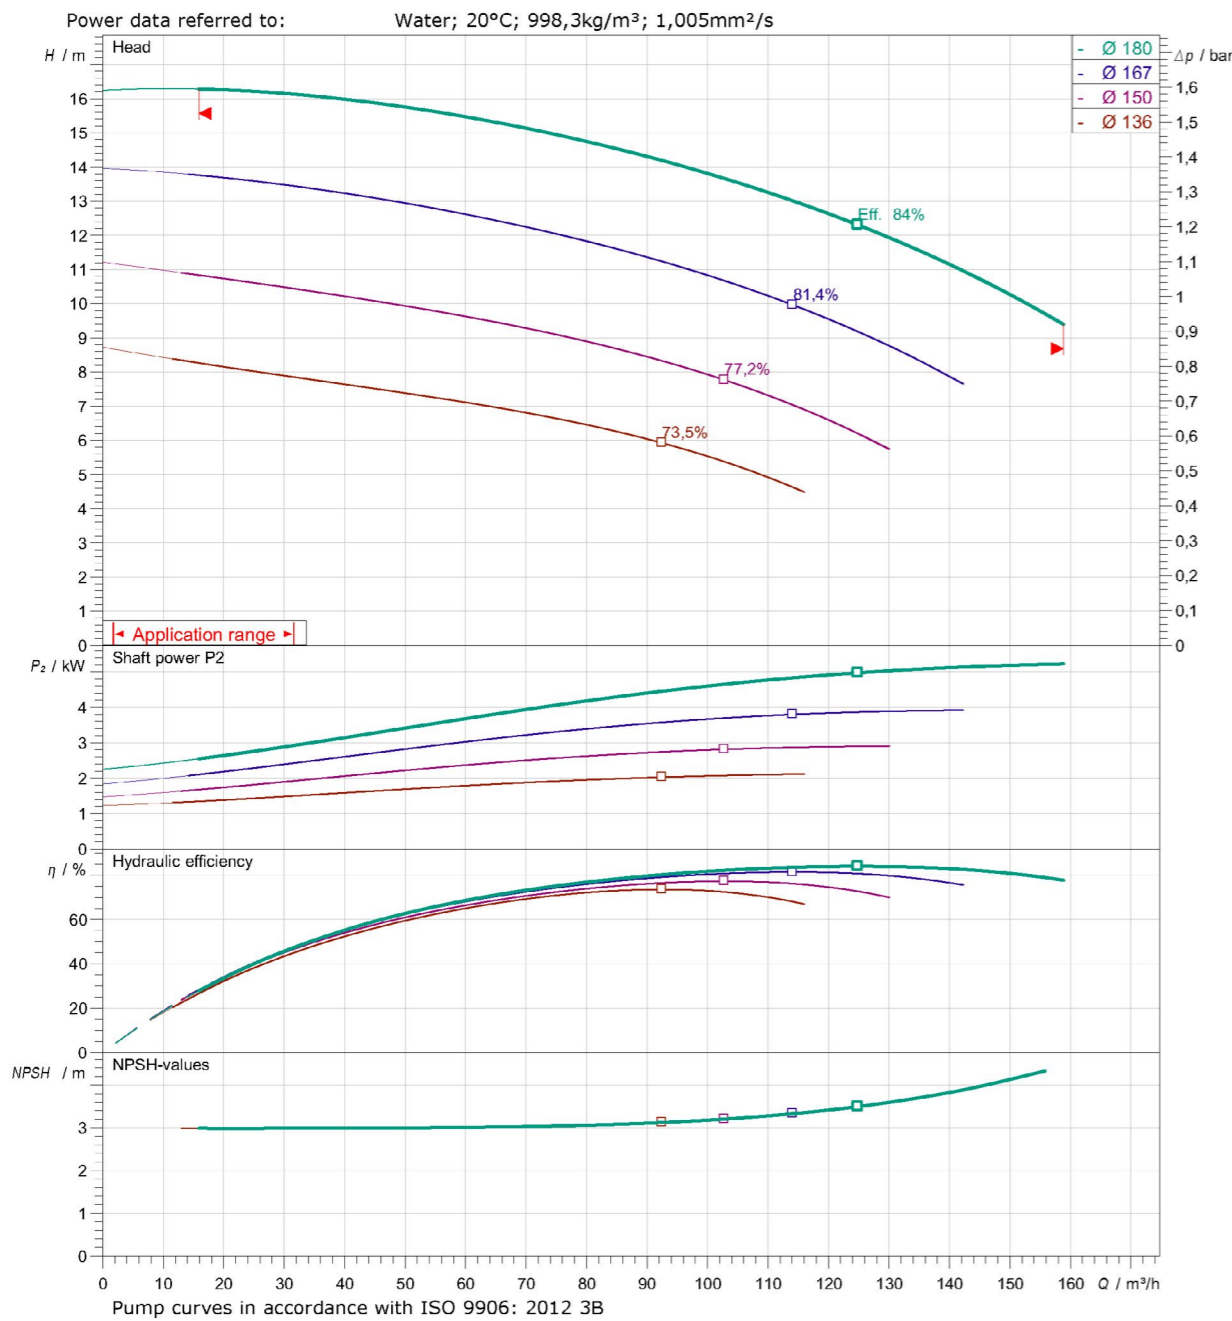

**WILO Atmos GIGA-N 40/250 (4P) Performance Curve**

**WILO Atmos GIGA-N 50/200 (2P) Performance Curve**

**WILO Atmos GIGA-N 50/200 (4P) Performance Curve**

**WILO Atmos GIGA-N 50/250 (2P) Performance Curve**

**WILO Atmos GIGA-N 50/250 (4P) Performance Curve**

**WILO Atmos GIGA-N 65/200 (2P) Performance Curve**

**WILO Atmos GIGA-N 65/200 (4P) Performance Curve**

**WILO Atmos GIGA-N 65/250 (2P) Performance Curve**

**WILO Atmos GIGA-N 65/250 (4P) Performance Curve**

**WILO Atmos GIGA-N 80/160 (2P) Performance Curve**

**WILO Atmos GIGA-N 80/160 (4P) Performance Curve**

**WILO Atmos GIGA-N 80/200 (2P) Performance Curve**

**WILO Atmos GIGA-N 80/200 (4P) Performance Curve**

**WILO Atmos GIGA-N 80/250(2P) Performance Curve**

**WILO Atmos GIGA-N 80/250 (4P) Performance Curve**

**WILO Atmos GIGA-N 100/250(2P) Performance Curve**