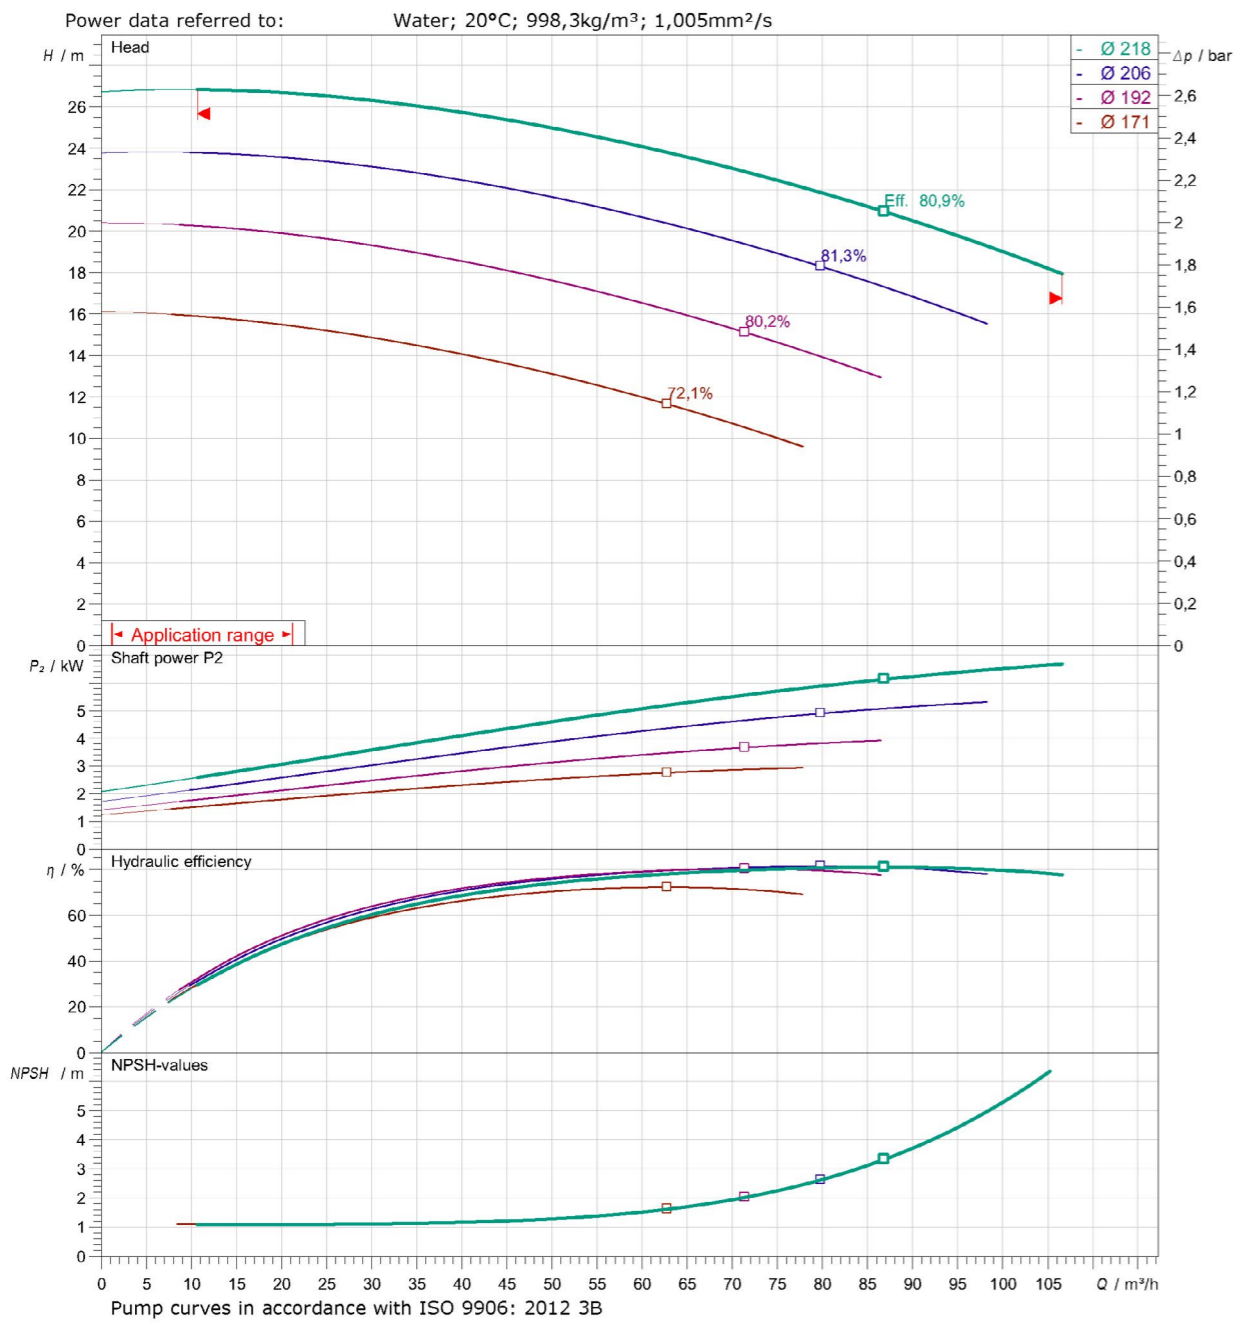

## Performance Curve

**WILO Atmos GIGA-N 32/200 (4P) Performance Curve**

**WILO Atmos GIGA-N 32/250 (2P) Performance Curve**

**WILO Atmos GIGA-N 32/250 (4P) Performance Curve**

**WILO Atmos GIGA-N 40/250 (2P) Performance Curve**

**WILO Atmos GIGA-N 40/250 (4P) Performance Curve**

**WILO Atmos GIGA-N 50/200 (2P) Performance Curve**

**WILO Atmos GIGA-N 50/200 (4P) Performance Curve**

**WILO Atmos GIGA-N 50/250 (2P) Performance Curve**

**WILO Atmos GIGA-N 50/250 (4P) Performance Curve**

**WILO Atmos GIGA-N 65/200 (2P) Performance Curve**

**WILO Atmos GIGA-N 65/200 (4P) Performance Curve**

**WILO Atmos GIGA-N 65/250 (2P) Performance Curve**

**WILO Atmos GIGA-N 65/250 (4P) Performance Curve**

**WILO Atmos GIGA-N 80/160 (2P) Performance Curve**

**WILO Atmos GIGA-N 80/160 (4P) Performance Curve**

**WILO Atmos GIGA-N 80/200 (2P) Performance Curve**