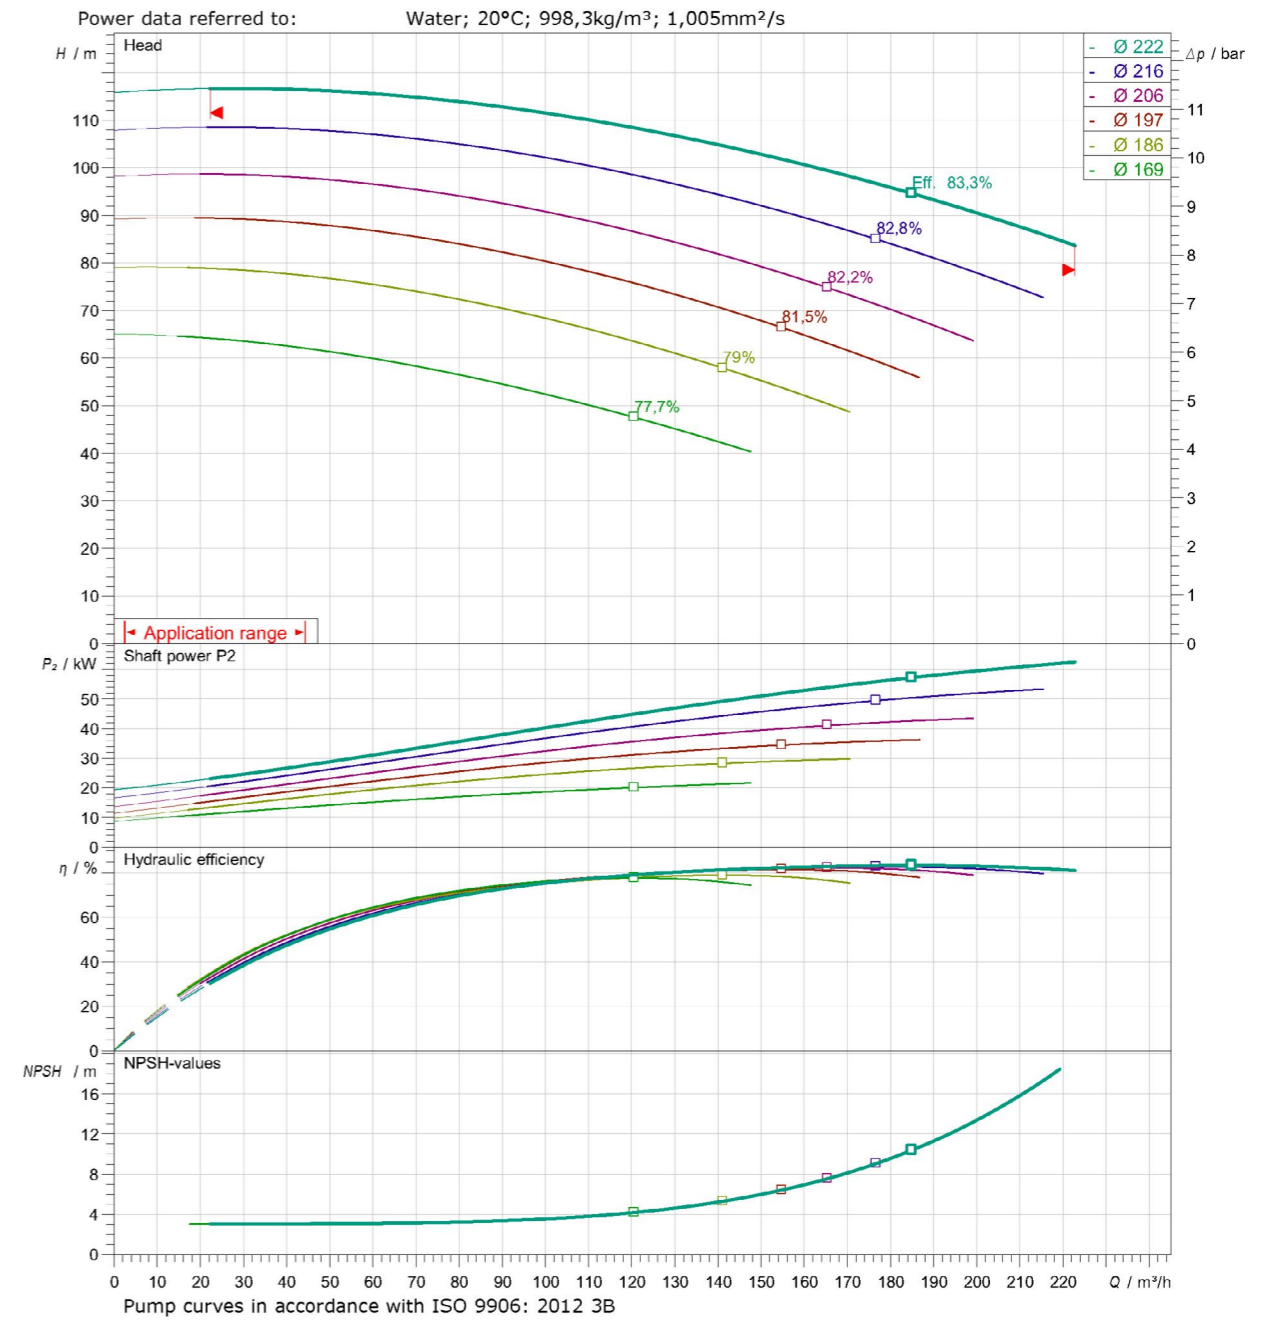

## Performance Curve

**WILO Atmos GIGA-N 32/200 (4P) Performance Curve**

**WILO Atmos GIGA-N 32/250 (2P) Performance Curve**

**WILO Atmos GIGA-N 32/250 (4P) Performance Curve**

**WILO Atmos GIGA-N 40/250 (2P) Performance Curve**

**WILO Atmos GIGA-N 40/250 (4P) Performance Curve**

**WILO Atmos GIGA-N 50/200 (2P) Performance Curve**

**WILO Atmos GIGA-N 50/200 (4P) Performance Curve**

**WILO Atmos GIGA-N 50/250 (2P) Performance Curve**

**WILO Atmos GIGA-N 50/250 (4P) Performance Curve**

**WILO Atmos GIGA-N 65/200 (2P) Performance Curve**

**WILO Atmos GIGA-N 65/200 (4P) Performance Curve**

**WILO Atmos GIGA-N 65/250 (2P) Performance Curve**