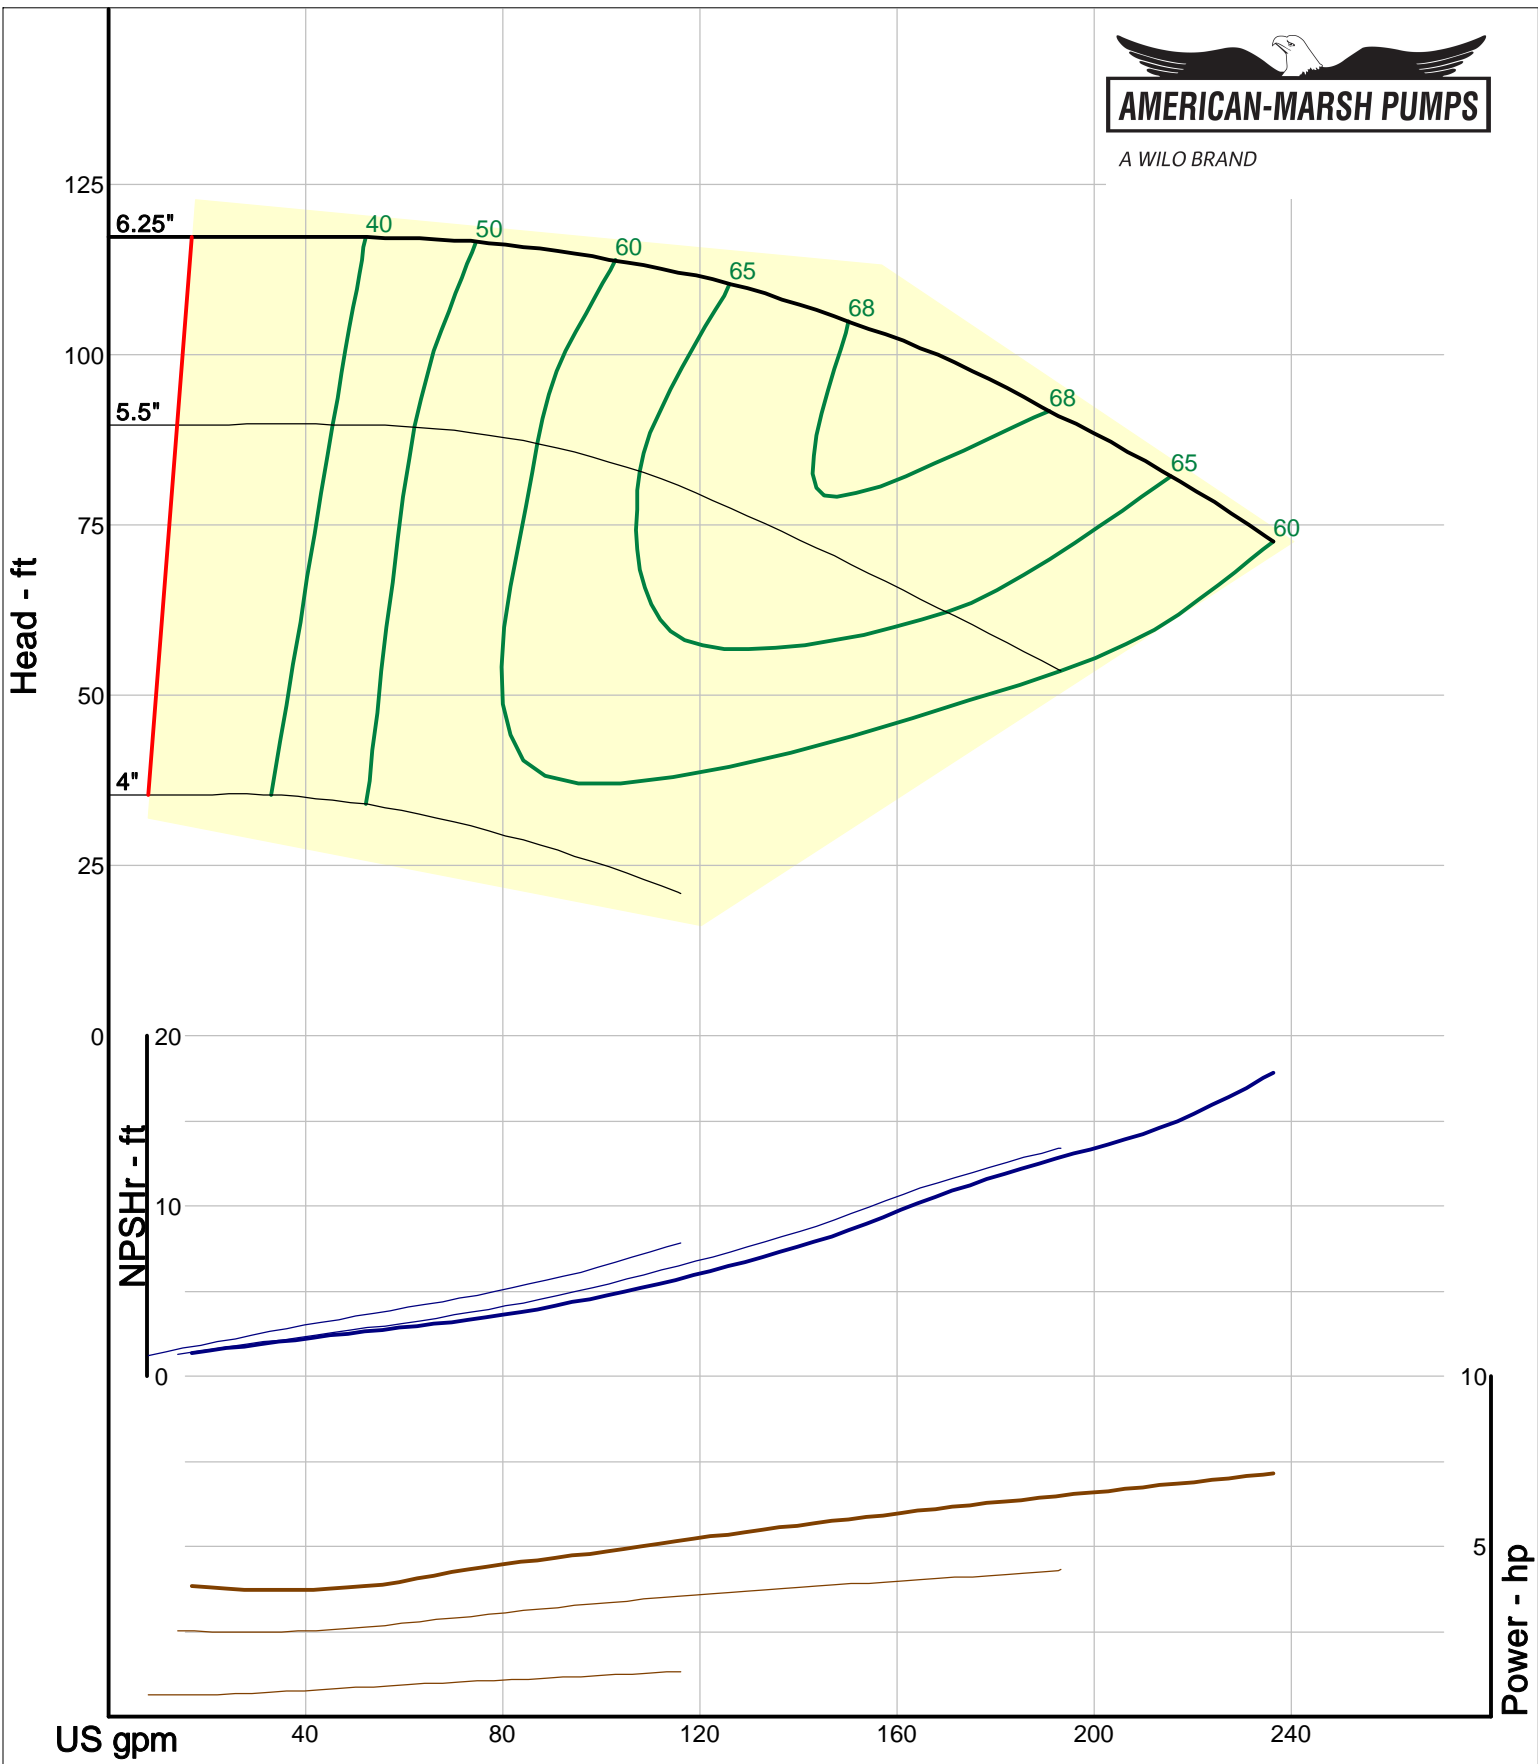

A WILO BRAND

320 Series Vertical Sump

3000 RPM Performance Curves
Low Flow Impellers

A WILO BRAND

Company: American-Marsh Pumps
Name:
12/09/05

American-Marsh Pumps
Catalog: WTRWKS-2005c.50, vers 2.5c
320_OSD_OP - 3000

Size: 1L1x1.5-8/OP
Speed: 2900 rpm
Dia: 8.188 in
Curve: CS-17509

A WILO BRAND

Company: American-Marsh Pumps
Name:
12/09/05

American-Marsh Pumps
Catalog: WTRWKS-2005c.50, vers 2.5c
320_OSD_OP - 3000

Size: 1L1.5x3-6/OP
Speed: 2900 rpm
Dia: 6.25 in
Curve: CS-17503

A WILO BRAND

Company: American-Marsh Pumps
 Name:
 12/09/05

American-Marsh Pumps
 Catalog: WTRWKS-2005c.50, vers 2.5c
 320_OSD_OP - 3000

Size: 1L1.5x3-8/OP
 Speed: 2900 rpm
 Dia: 8.188 in
 Curve: CS-17512

A WILO BRAND

Company: American-Marsh Pumps
Name:
12/09/05

American-Marsh Pumps
Catalog: WTRWKS-2005c.50, vers 2.5c
320_OSD_OP - 3000

Size: 2L1x2-10A/OP
Speed: 2900 rpm
Dia: 10 in
Curve: CS-17521