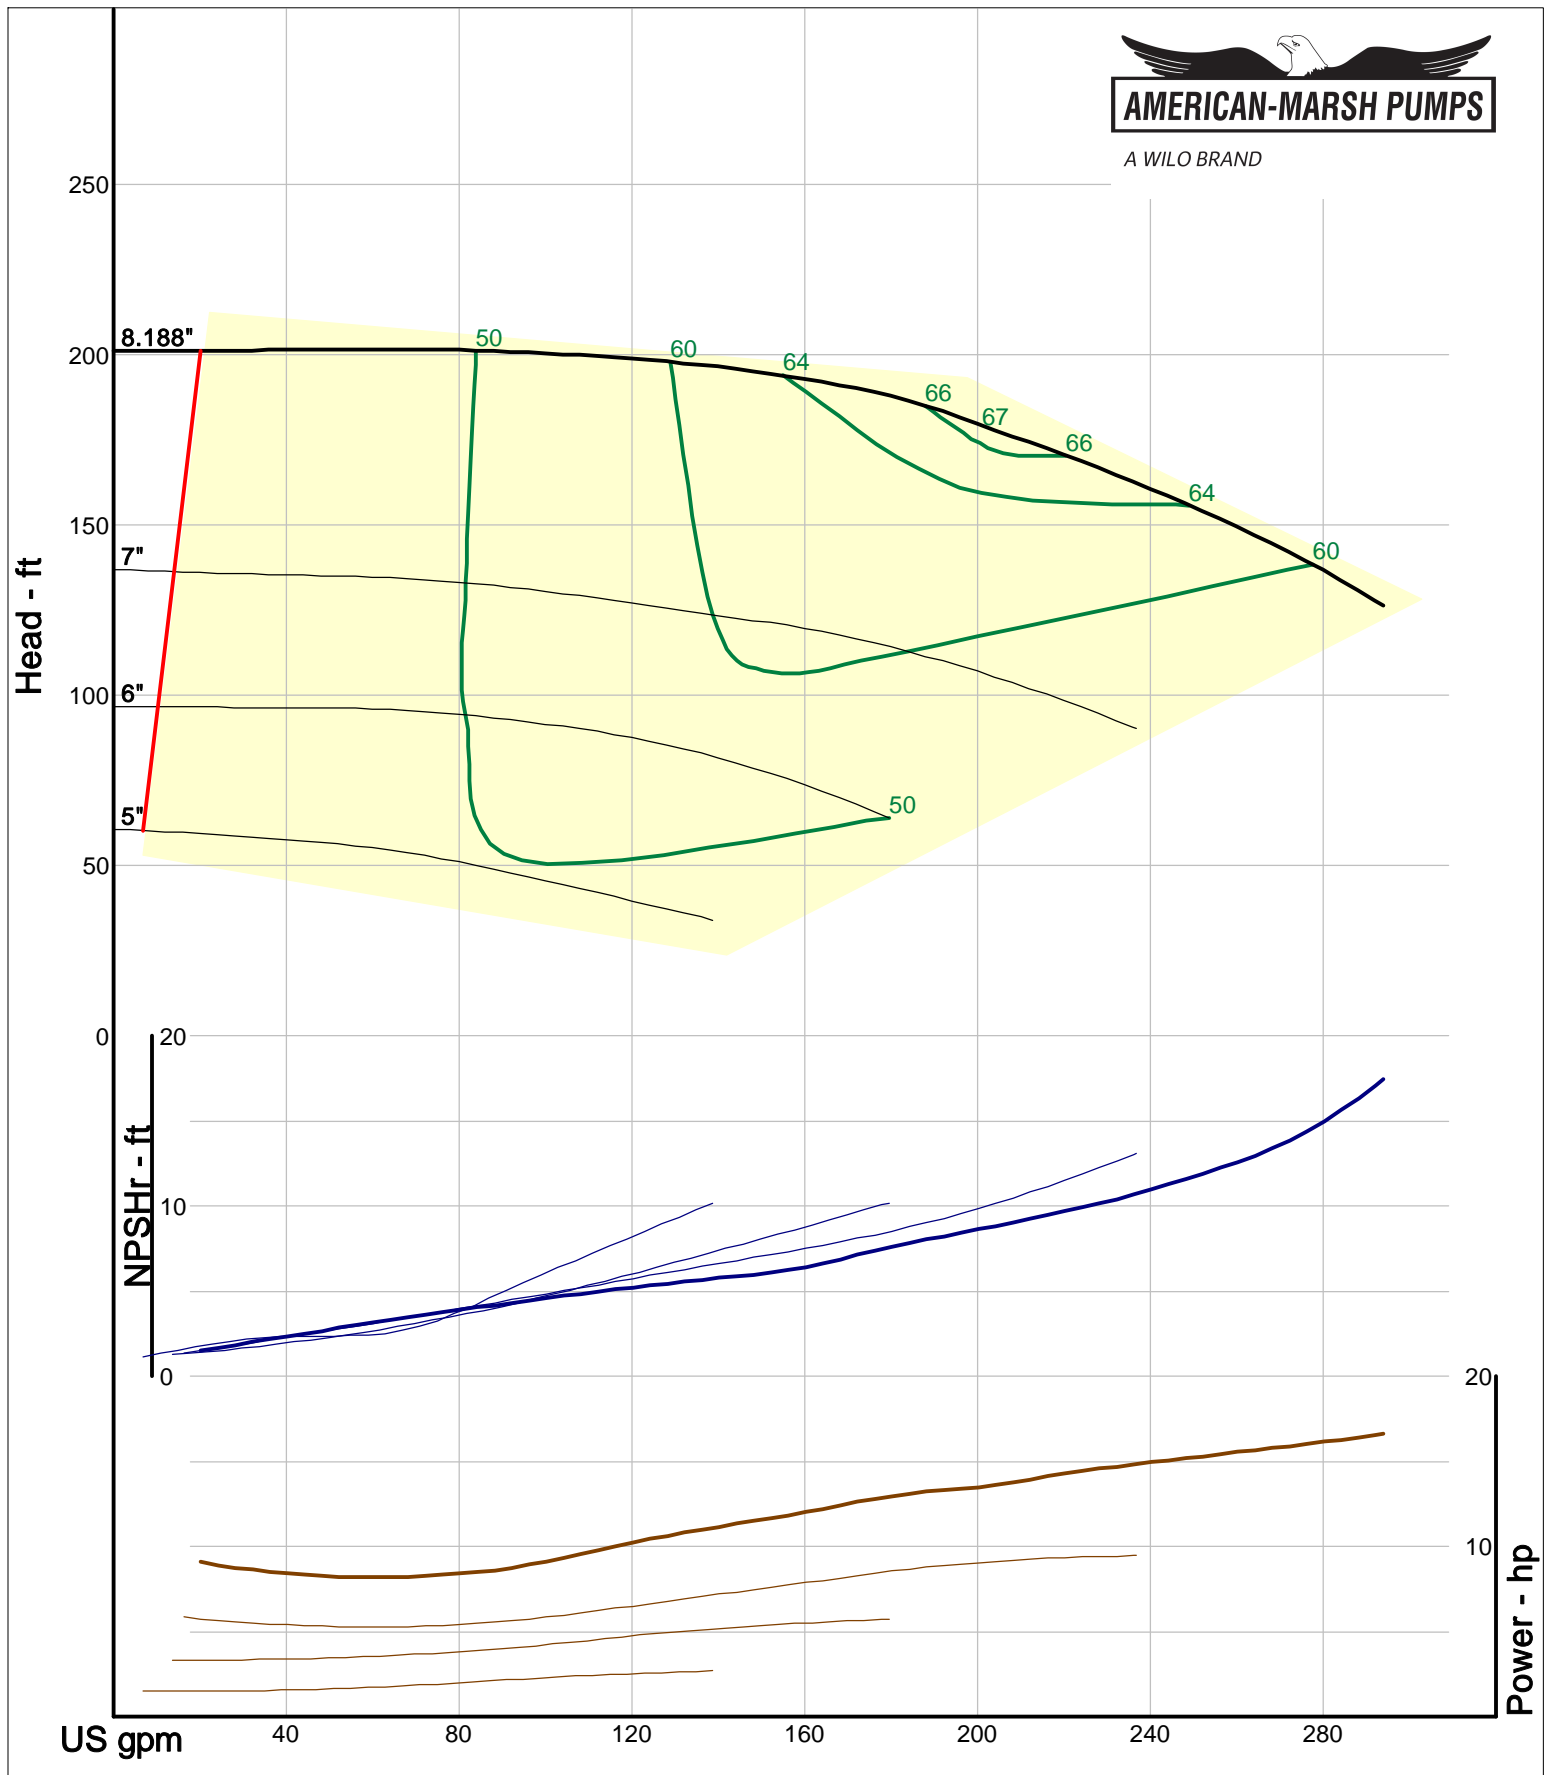

A WILO BRAND

320 Series Vertical Sump

3000 RPM Performance Curves
Low Flow Impellers

A WILO BRAND

Company: American-Marsh Pumps
Name:
12/09/05

American-Marsh Pumps
Catalog: WTRWKS-2005c.50, vers 2.5c
320_OSD_OP - 3000

Size: 1L1x1.5-8/OP
Speed: 2900 rpm
Dia: 8.188 in
Curve: CS-17509

A WILO BRAND

Company: American-Marsh Pumps
Name:
12/09/05

American-Marsh Pumps
Catalog: WTRWKS-2005c.50, vers 2.5c
320_OSD_OP - 3000

Size: 1L1.5x3-6/OP
Speed: 2900 rpm
Dia: 6.25 in
Curve: CS-17503

A WILO BRAND

Company: American-Marsh Pumps
 Name:
 12/09/05

American-Marsh Pumps
 Catalog: WTRWKS-2005c.50, vers 2.5c
 320_OSD_OP - 3000

Size: 1L1.5x3-8/OP
 Speed: 2900 rpm
 Dia: 8.188 in
 Curve: CS-17512

A WILO BRAND

Company: American-Marsh Pumps
Name:
12/09/05

American-Marsh Pumps
Catalog: WTRWKS-2005c.50, vers 2.5c
320_OSD_OP - 3000

Size: 2L1x2-10A/OP
Speed: 2900 rpm
Dia: 10 in
Curve: CS-17521