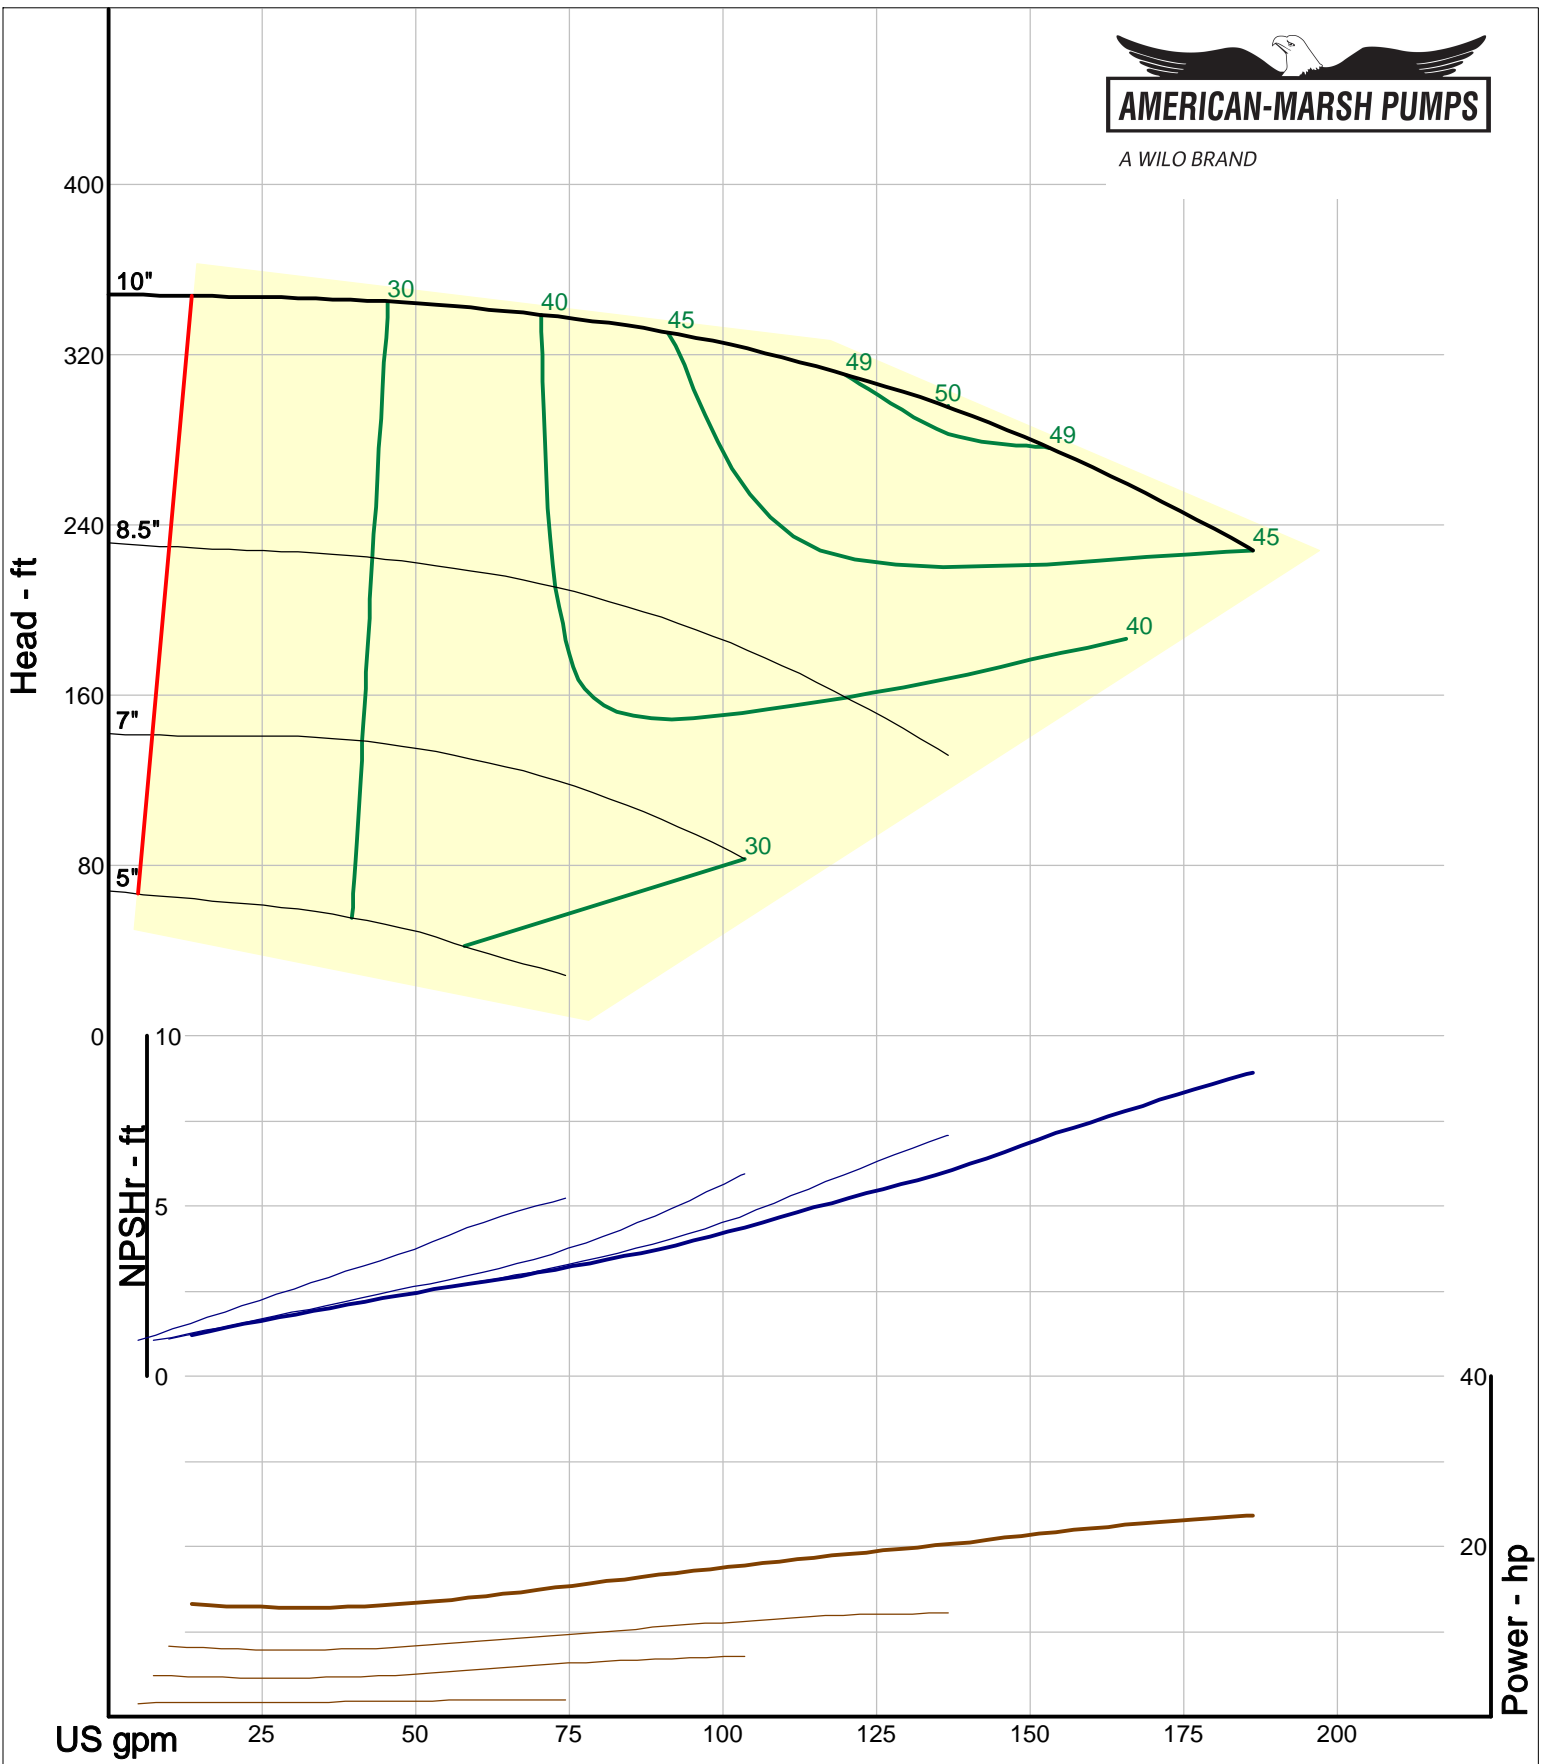

A WILO BRAND

320 Series Vertical Sump

3000 RPM Performance Curves
Low Flow Impellers

A WILO BRAND

Company: American-Marsh Pumps
Name:
12/09/05

American-Marsh Pumps
Catalog: WTRWKS-2005c.50, vers 2.5c
320_OSD_OP - 3000

Size: 1L1x1.5-8/OP
Speed: 2900 rpm
Dia: 8.188 in
Curve: CS-17509

A WILO BRAND

Company: American-Marsh Pumps
Name:
12/09/05

American-Marsh Pumps
Catalog: WTRWKS-2005c.50, vers 2.5c
320_OSD_OP - 3000

Size: 1L1.5x3-6/OP
Speed: 2900 rpm
Dia: 6.25 in
Curve: CS-17503

A WILO BRAND

Company: American-Marsh Pumps
 Name:
 12/09/05

American-Marsh Pumps
 Catalog: WTRWKS-2005c.50, vers 2.5c
 320_OSD_OP - 3000

Size: 1L1.5x3-8/OP
 Speed: 2900 rpm
 Dia: 8.188 in
 Curve: CS-17512

A WILO BRAND

Company: American-Marsh Pumps
Name:
12/09/05

American-Marsh Pumps
Catalog: WTRWKS-2005c.50, vers 2.5c
320_OSD_OP - 3000

Size: 2L1x2-10A/OP
Speed: 2900 rpm
Dia: 10 in
Curve: CS-17521