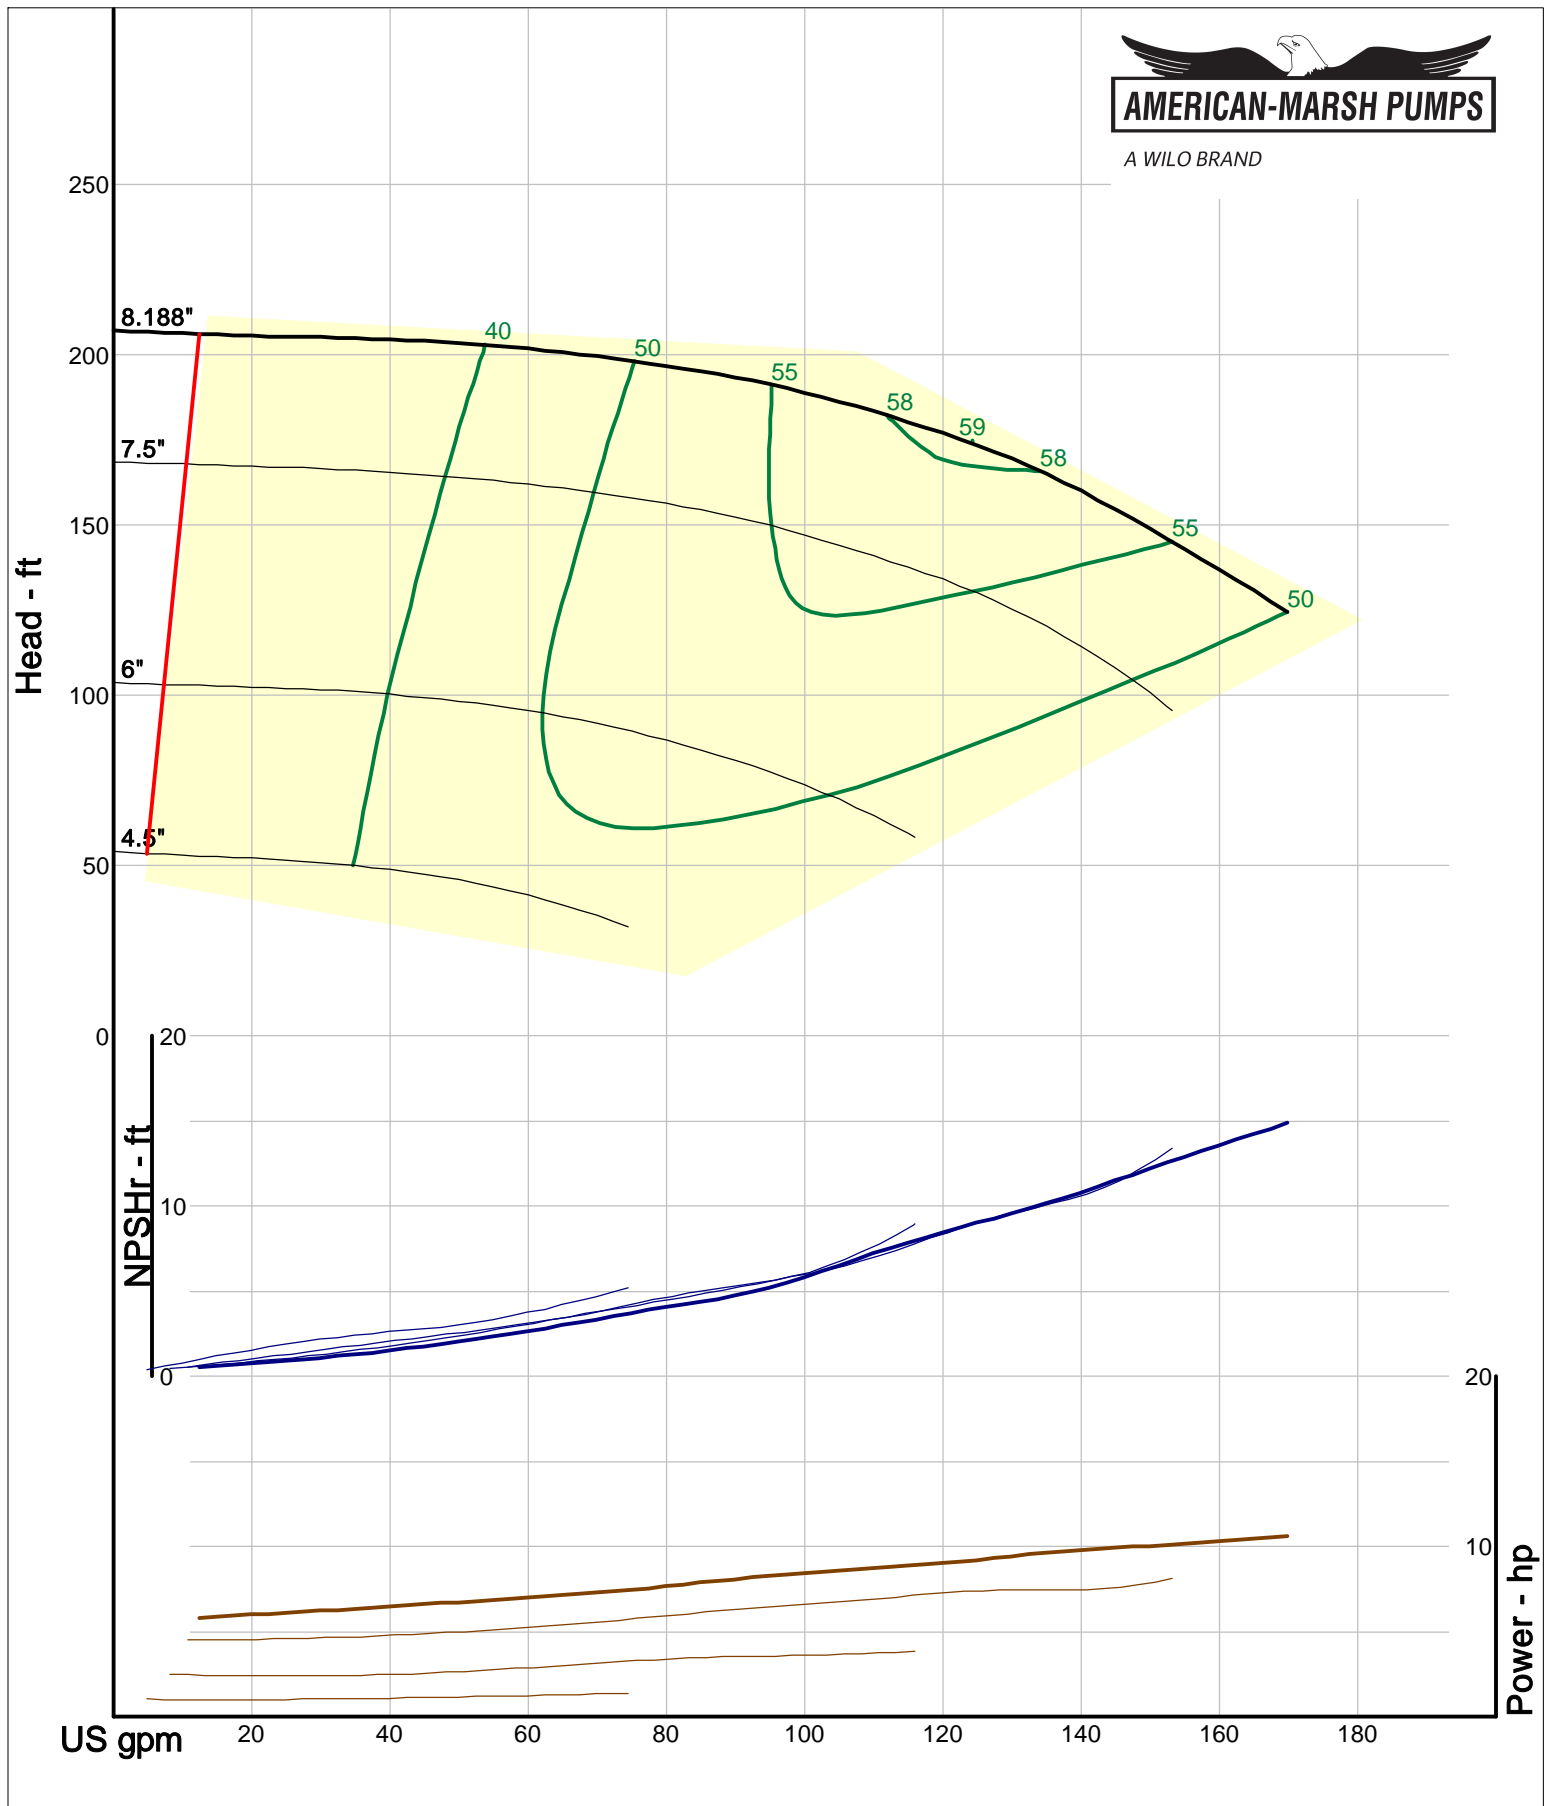

A WILO BRAND

320 Series Vertical Sump

3000 RPM Performance Curves
Low Flow Impellers

A WILO BRAND

Company: American-Marsh Pumps
Name:
12/09/05

American-Marsh Pumps
Catalog: WTRWKS-2005c.50, vers 2.5c
320_OSD_OP - 3000

Size: 1L1x1.5-8/OP
Speed: 2900 rpm
Dia: 8.188 in
Curve: CS-17509

A WILO BRAND

Company: American-Marsh Pumps
Name:
12/09/05

American-Marsh Pumps
Catalog: WTRWKS-2005c.50, vers 2.5c
320_OSD_OP - 3000

Size: 1L1.5x3-6/OP
Speed: 2900 rpm
Dia: 6.25 in
Curve: CS-17503

A WILO BRAND

Company: American-Marsh Pumps
 Name:
 12/09/05

American-Marsh Pumps
 Catalog: WTRWKS-2005c.50, vers 2.5c
 320_OSD_OP - 3000

Size: 1L1.5x3-8/OP
 Speed: 2900 rpm
 Dia: 8.188 in
 Curve: CS-17512

A WILO BRAND

Company: American-Marsh Pumps
Name:
12/09/05

American-Marsh Pumps
Catalog: WTRWKS-2005c.50, vers 2.5c
320_OSD_OP - 3000

Size: 2L1x2-10A/OP
Speed: 2900 rpm
Dia: 10 in
Curve: CS-17521