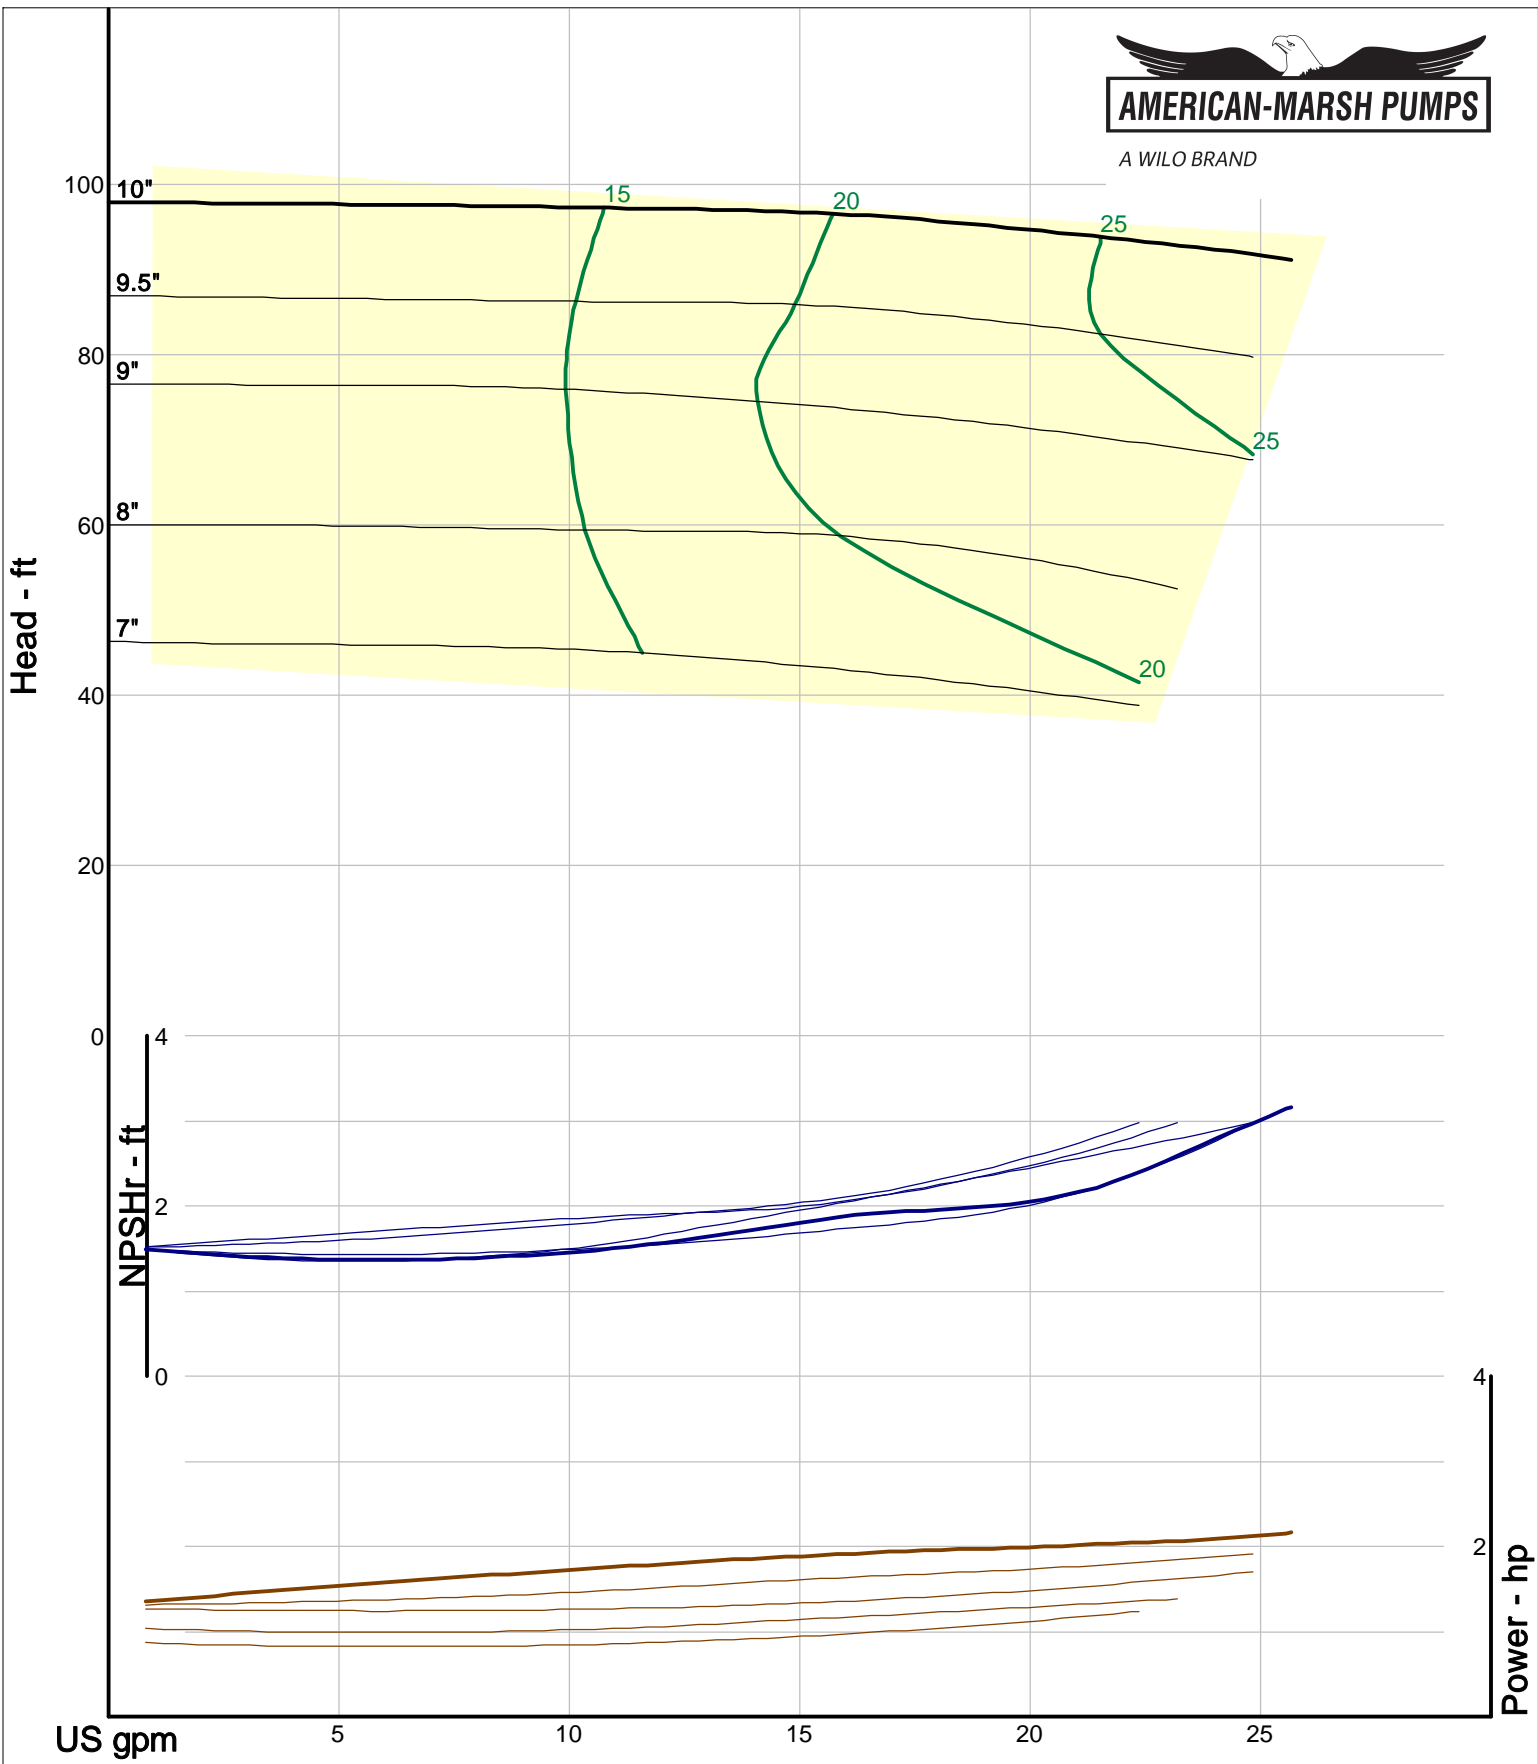

# 320 Series Vertical Sump

1500 RPM Performance Curves  
Low Flow Impellers

Company: American-Marsh Pumps  
 Name:  
 12/10/05

American-Marsh Pumps  
 Catalog: WTRWKS-2005c.50, vers 2.5c  
 320\_OSD\_OP - 1500

Size: 1L1x1.5LF-82  
 Speed: 1450 rpm  
 Dia: 8.1875 in  
 Curve: CS-17374

A WILO BRAND

Company: American-Marsh Pumps  
 Name:  
 12/10/05

American-Marsh Pumps  
 Catalog: WTRWKS-2005c.50, vers 2.5c  
 320\_OSD\_OP - 1500

Size: 2L1x2LF-10  
 Speed: 1450 rpm  
 Dia: 10 in  
 Curve: CS-17376

A WILO BRAND

Company: American-Marsh Pumps  
 Name:  
 12/10/05

American-Marsh Pumps  
 Catalog: WTRWKS-2005c.50, vers 2.5c  
 320\_OSD\_OP - 1500

Size: 2L1.5x3LF-13  
 Speed: 1450 rpm  
 Dia: 13 in  
 Curve: CS-17378