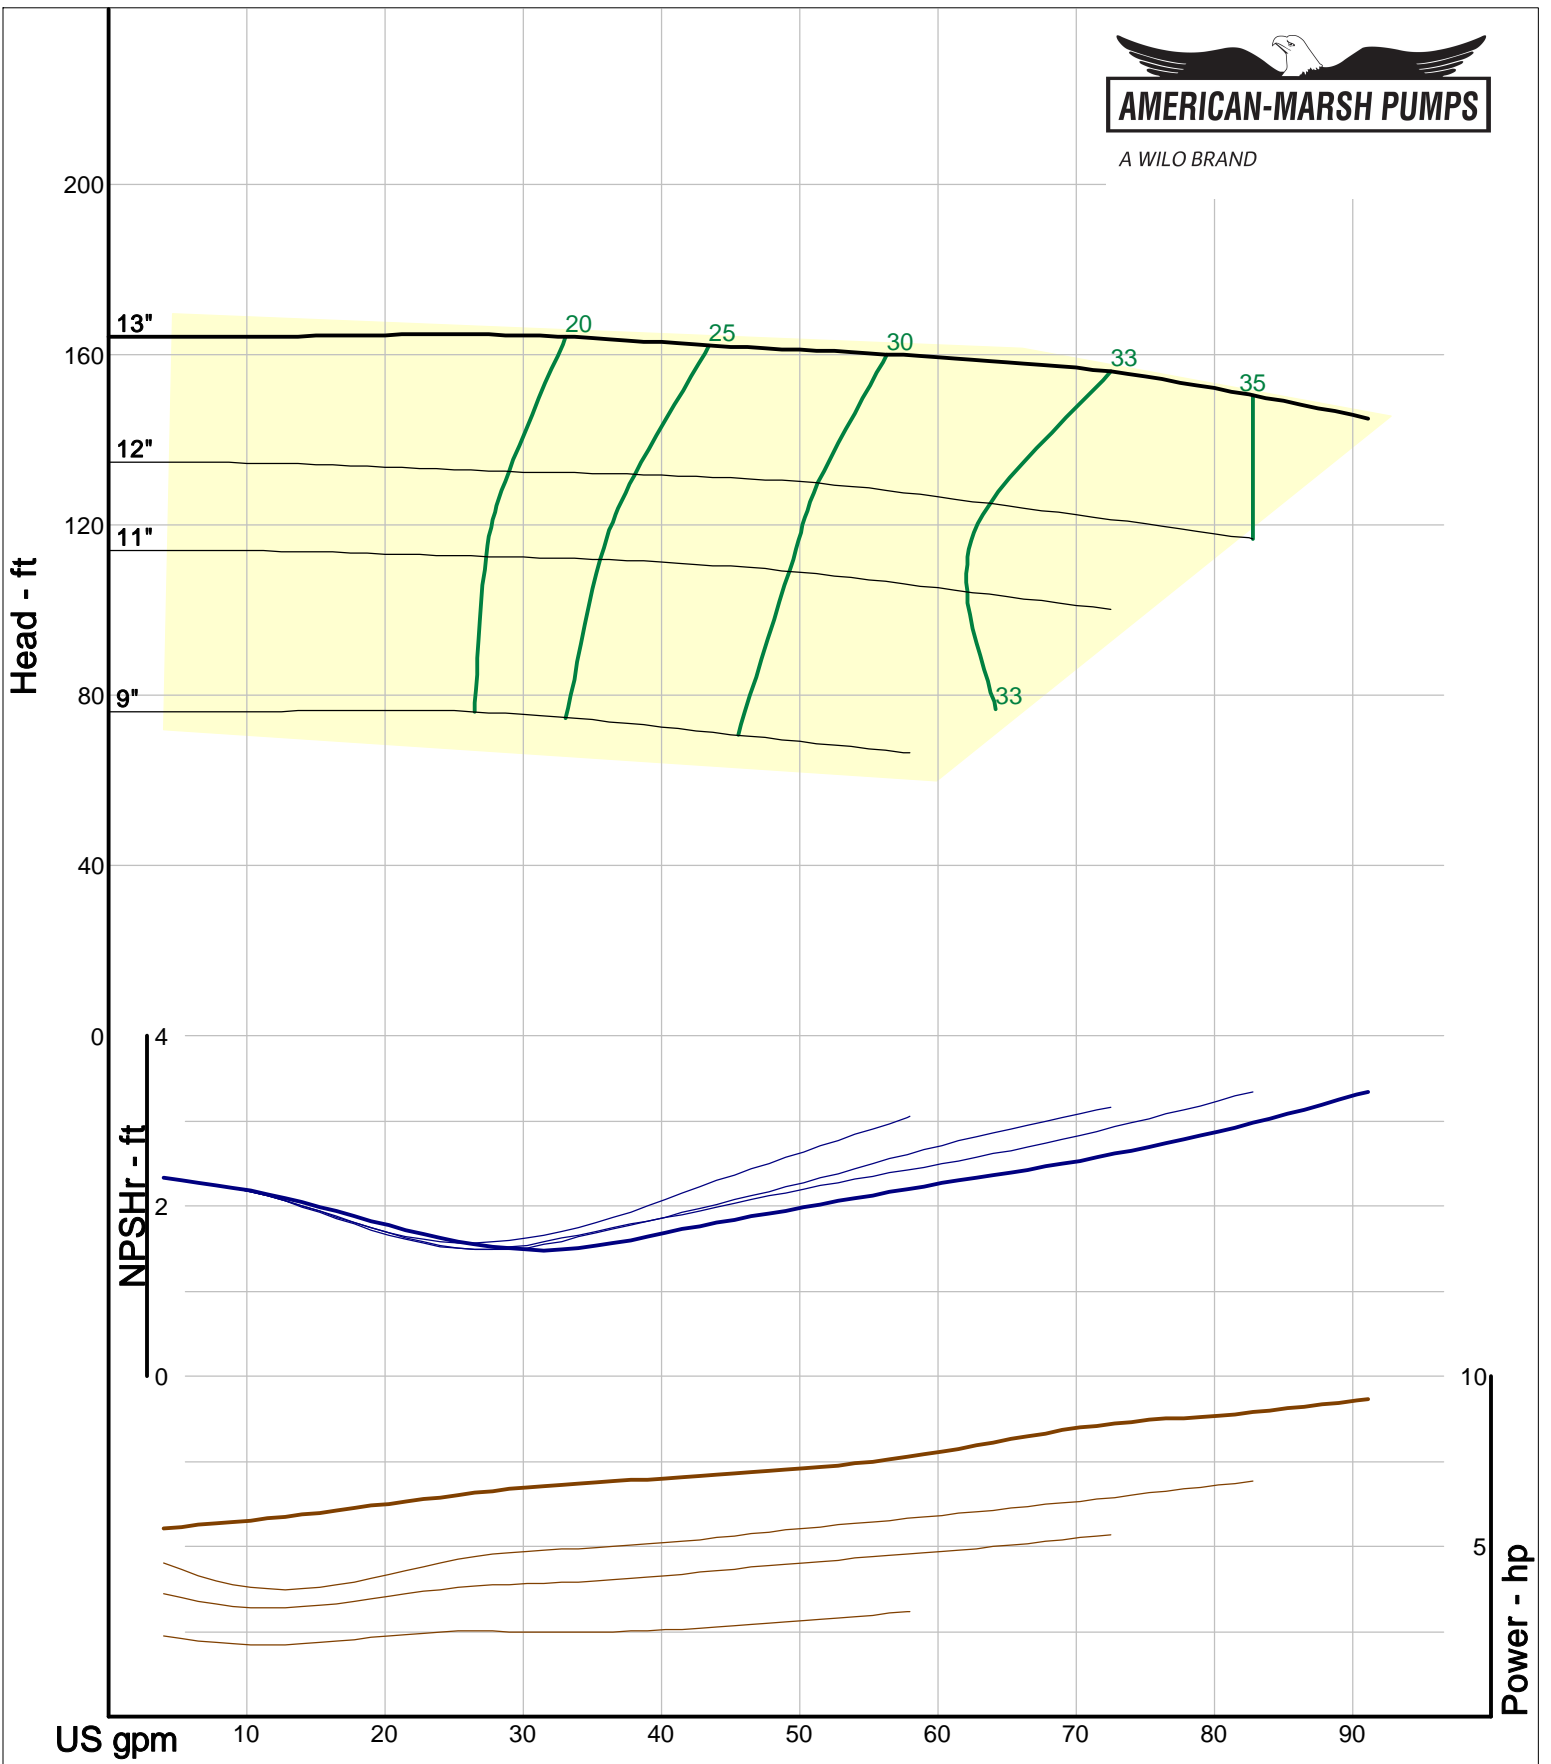

# 320 Series Vertical Sump

1500 RPM Performance Curves  
Low Flow Impellers

Company: American-Marsh Pumps  
 Name:  
 12/10/05

American-Marsh Pumps  
 Catalog: WTRWKS-2005c.50, vers 2.5c  
 320\_OSD\_OP - 1500

Size: 1L1x1.5LF-82  
 Speed: 1450 rpm  
 Dia: 8.1875 in  
 Curve: CS-17374

A WILO BRAND

Company: American-Marsh Pumps  
 Name:  
 12/10/05

American-Marsh Pumps  
 Catalog: WTRWKS-2005c.50, vers 2.5c  
 320\_OSD\_OP - 1500

Size: 2L1x2LF-10  
 Speed: 1450 rpm  
 Dia: 10 in  
 Curve: CS-17376

A WILO BRAND

Company: American-Marsh Pumps  
 Name:  
 12/10/05

American-Marsh Pumps  
 Catalog: WTRWKS-2005c.50, vers 2.5c  
 320\_OSD\_OP - 1500

Size: 2L1.5x3LF-13  
 Speed: 1450 rpm  
 Dia: 13 in  
 Curve: CS-17378