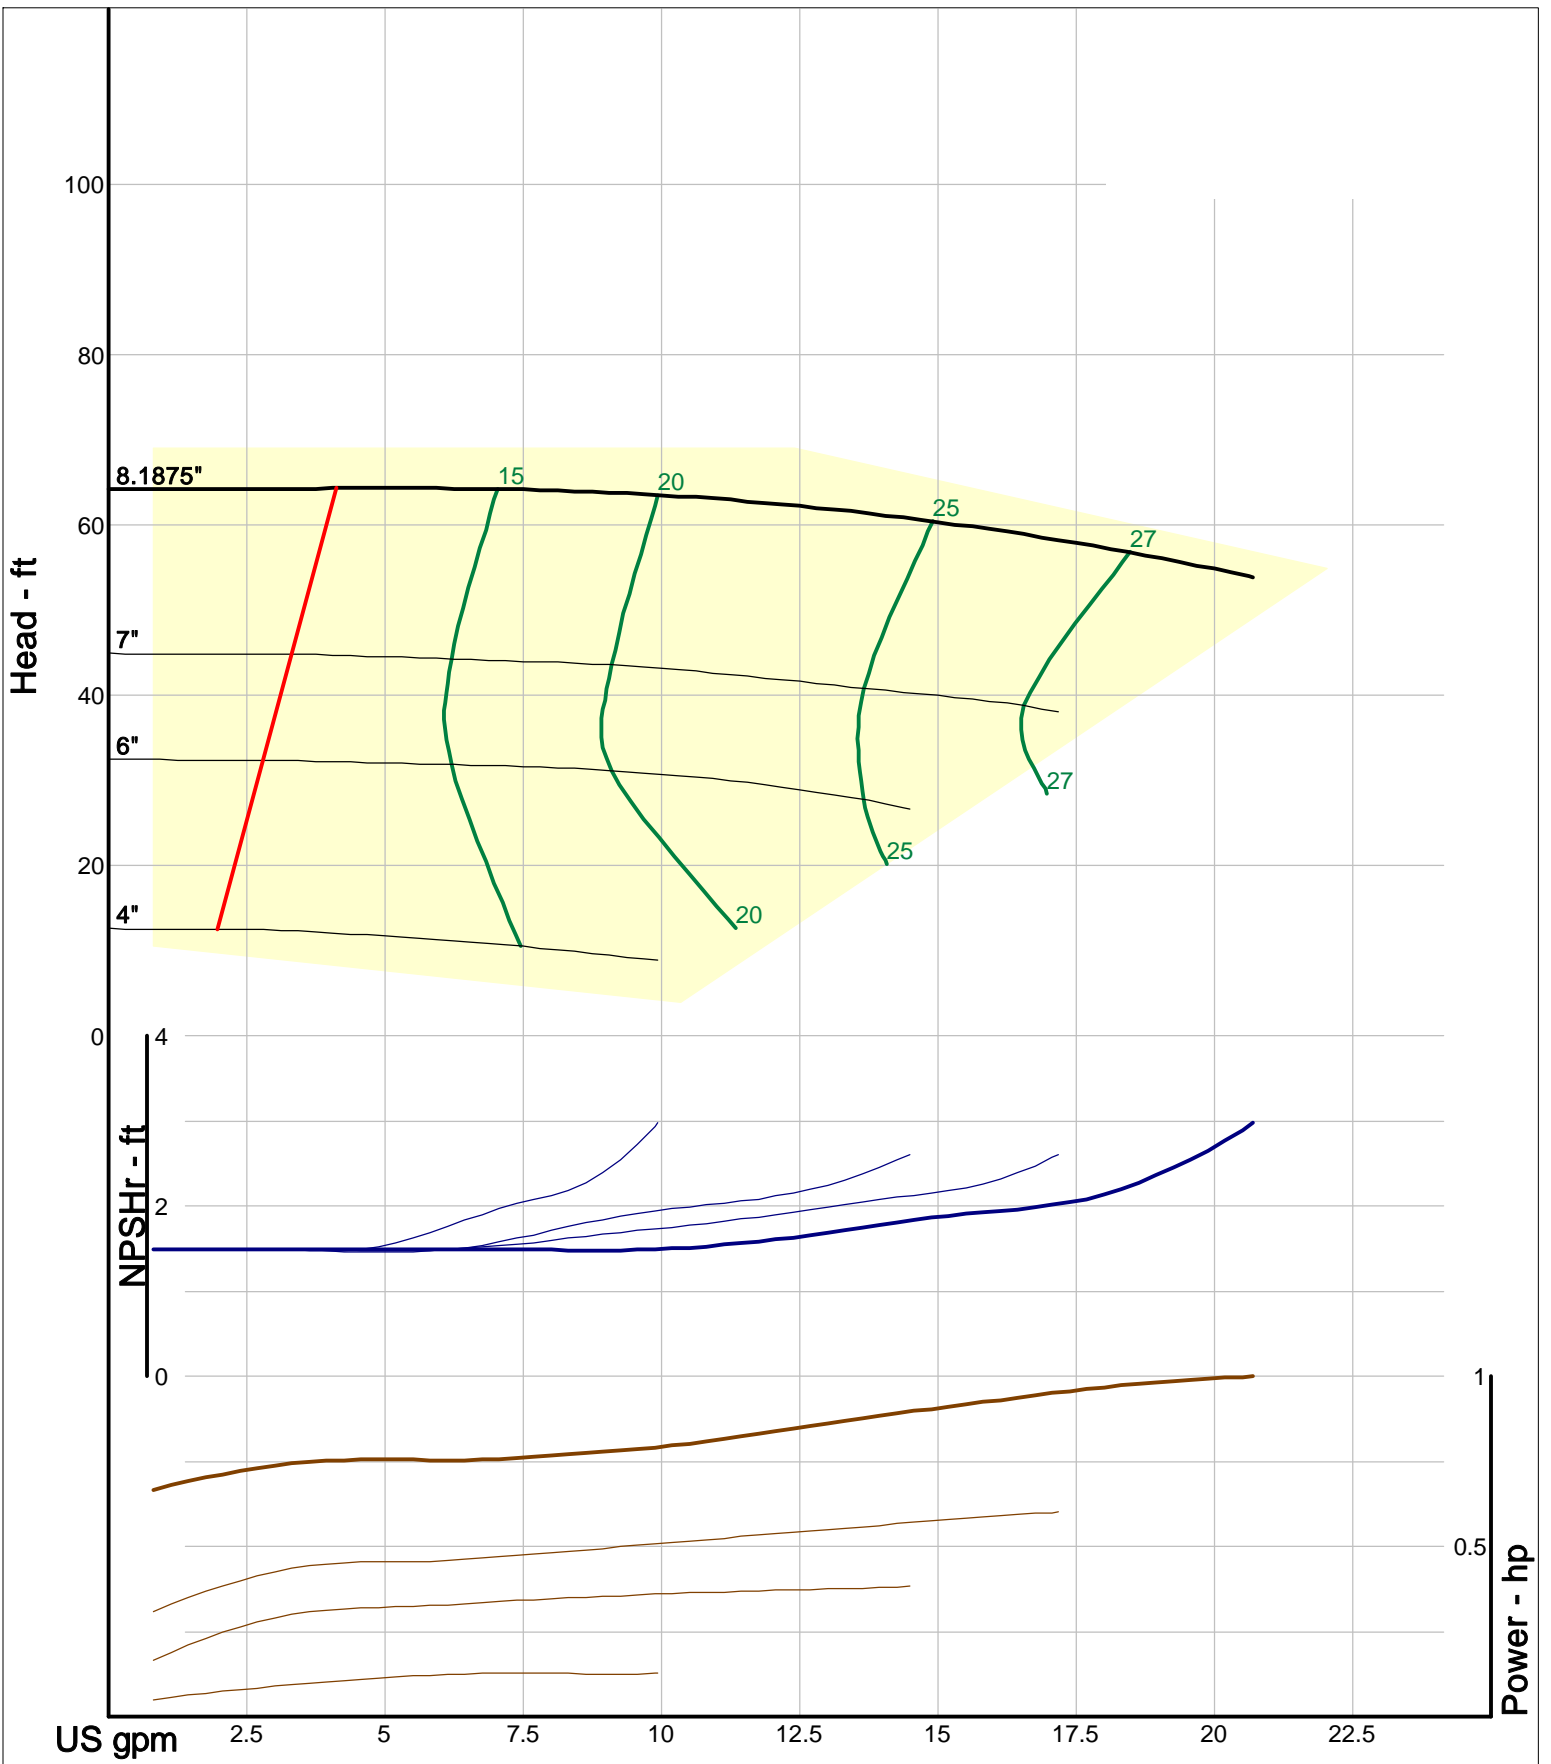

# 320 Series Vertical Sump

1500 RPM Performance Curves  
Low Flow Impellers

Company: American-Marsh Pumps  
 Name:  
 12/10/05

American-Marsh Pumps  
 Catalog: WTRWKS-2005c.50, vers 2.5c  
 320\_OSD\_OP - 1500

Size: 1L1x1.5LF-82  
 Speed: 1450 rpm  
 Dia: 8.1875 in  
 Curve: CS-17374

A WILO BRAND

Company: American-Marsh Pumps  
 Name:  
 12/10/05

American-Marsh Pumps  
 Catalog: WTRWKS-2005c.50, vers 2.5c  
 320\_OSD\_OP - 1500

Size: 2L1x2LF-10  
 Speed: 1450 rpm  
 Dia: 10 in  
 Curve: CS-17376

A WILO BRAND

Company: American-Marsh Pumps  
 Name:  
 12/10/05

American-Marsh Pumps  
 Catalog: WTRWKS-2005c.50, vers 2.5c  
 320\_OSD\_OP - 1500

Size: 2L1.5x3LF-13  
 Speed: 1450 rpm  
 Dia: 13 in  
 Curve: CS-17378