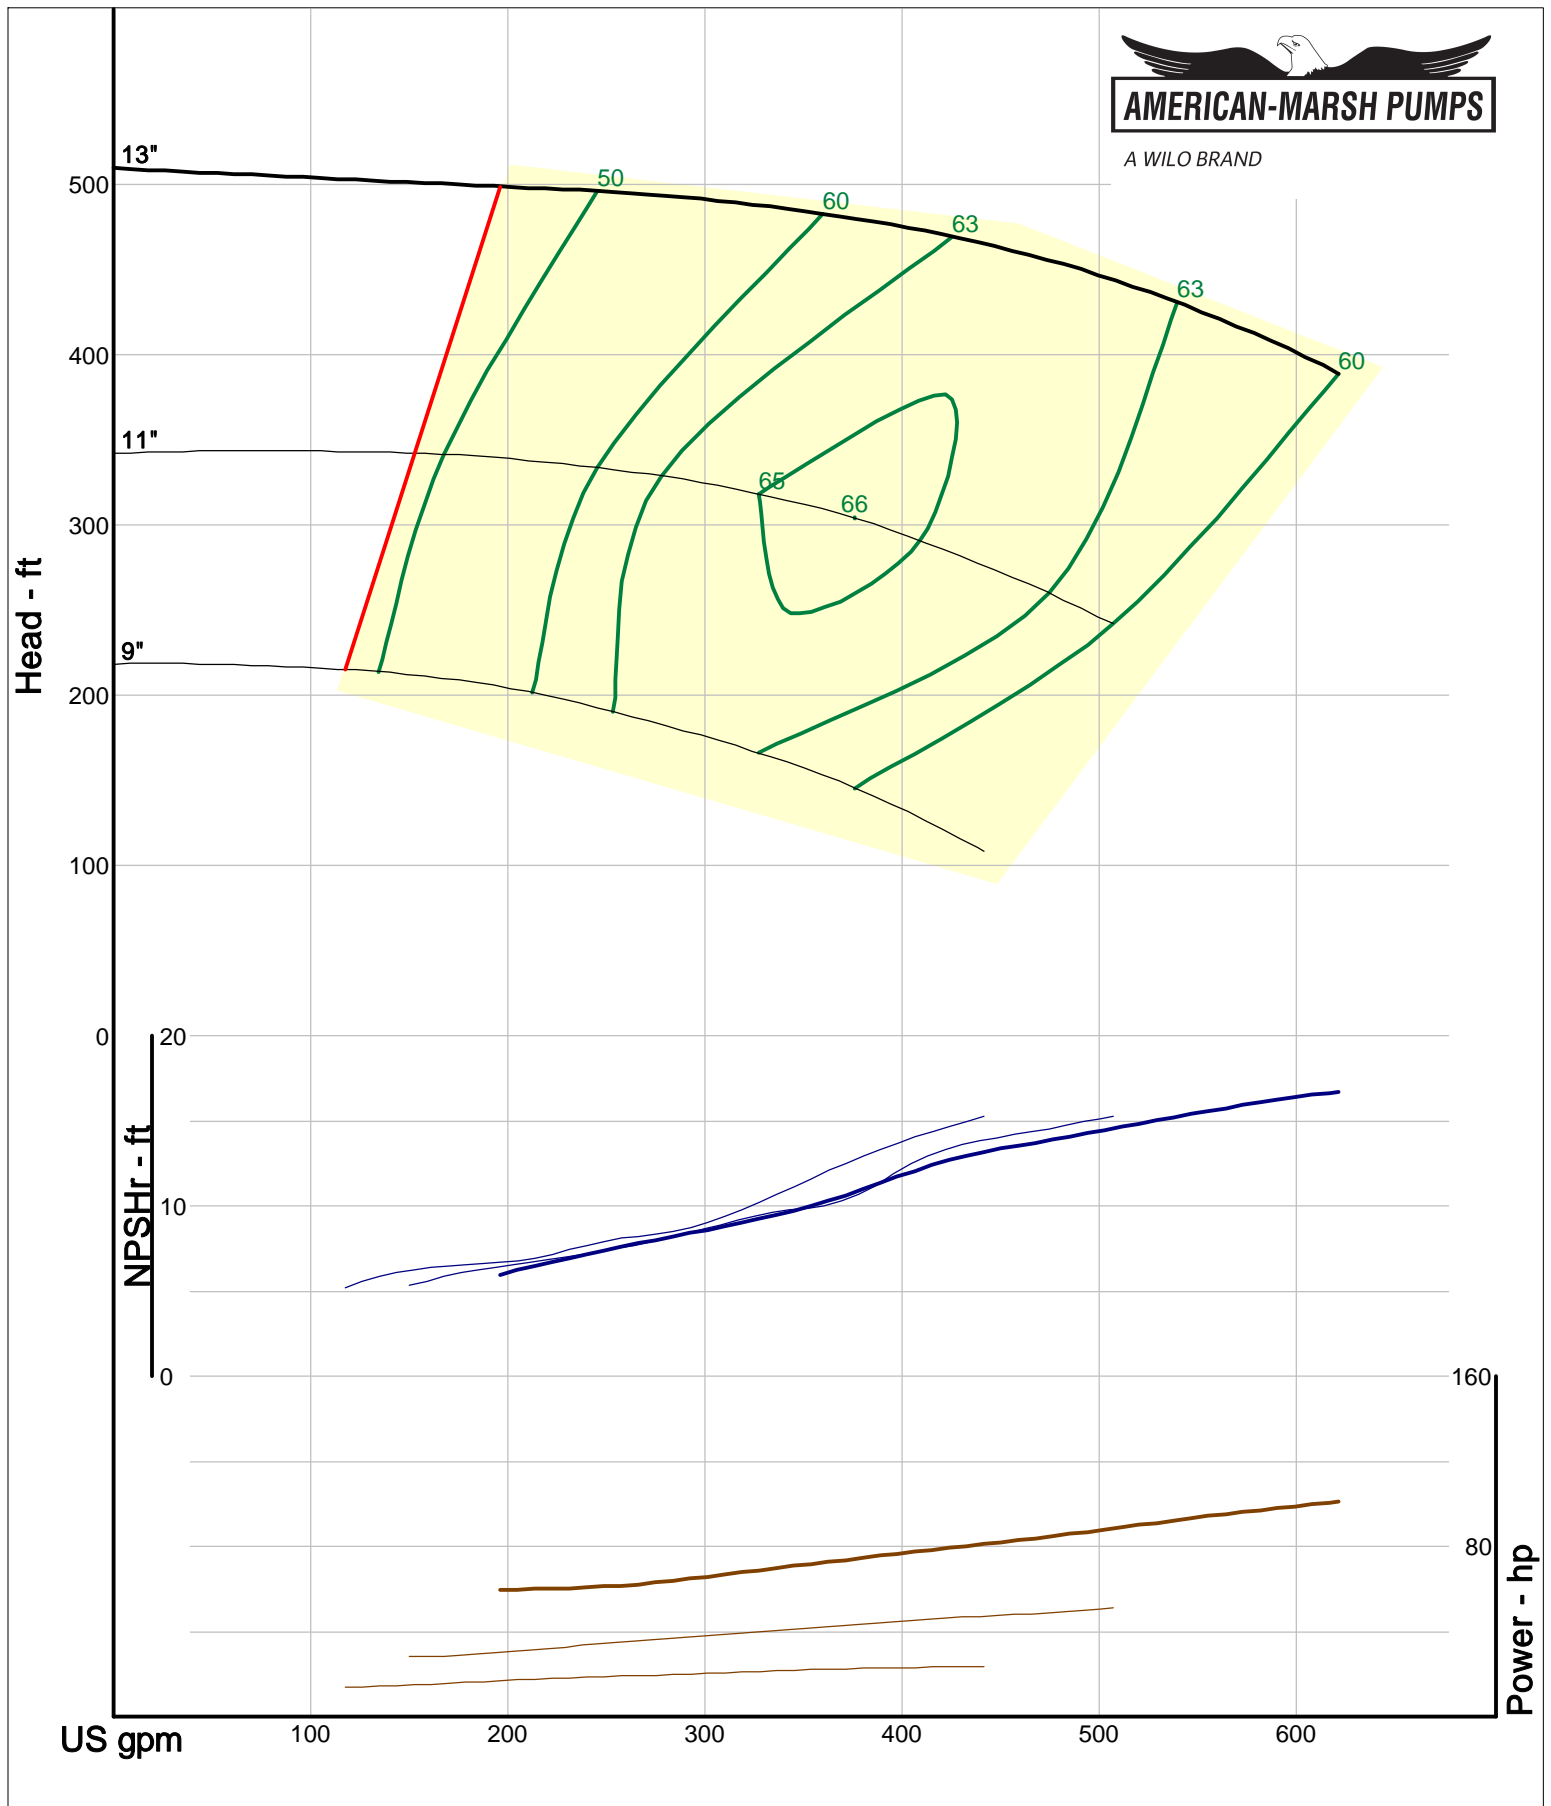

Company: American-Marsh Pumps
Name:
12/09/05

American-Marsh Pumps
Catalog: WTRWKS-2005c.50, vers 2.5c
320_OSD_OP - 3000

Size: 2L2x3-8/OP
Speed: 2900 rpm
Dia: 8.188 in
Curve: CS-17515

A WILO BRAND

Company: American-Marsh Pumps
Name:
12/09/05

American-Marsh Pumps
Catalog: WTRWKS-2005c.50, vers 2.5c
320_OSD_OP - 3000

Size: 2L2x3-10A/OP
Speed: 2900 rpm
Dia: 10 in
Curve: CS-17527

A WILO BRAND

Company: American-Marsh Pumps
Name:
12/09/05

American-Marsh Pumps
Catalog: WTRWKS-2005c.50, vers 2.5c
320_OSD_OP - 3000

Size: 2L2x3-13/OP
Speed: 2900 rpm
Dia: 13 in
Curve: CS-17543

A WILO BRAND

Company: American-Marsh Pumps
Name:
12/09/05

American-Marsh Pumps
Catalog: WTRWKS-2005c.50, vers 2.5c
320_OSD_OP - 3000

Size: 2L3x4-8/OP
Speed: 2900 rpm
Dia: 8.188 in
Curve: CS-17518

American-Marsh Pumps
Catalog: WTRWKS-2005c.50, vers 2.5c
320_OSD_OP - 3000

Size: 2L4x6-10/OP
Speed: 2900 rpm
Dia: 10 in
Curve: CS-17535