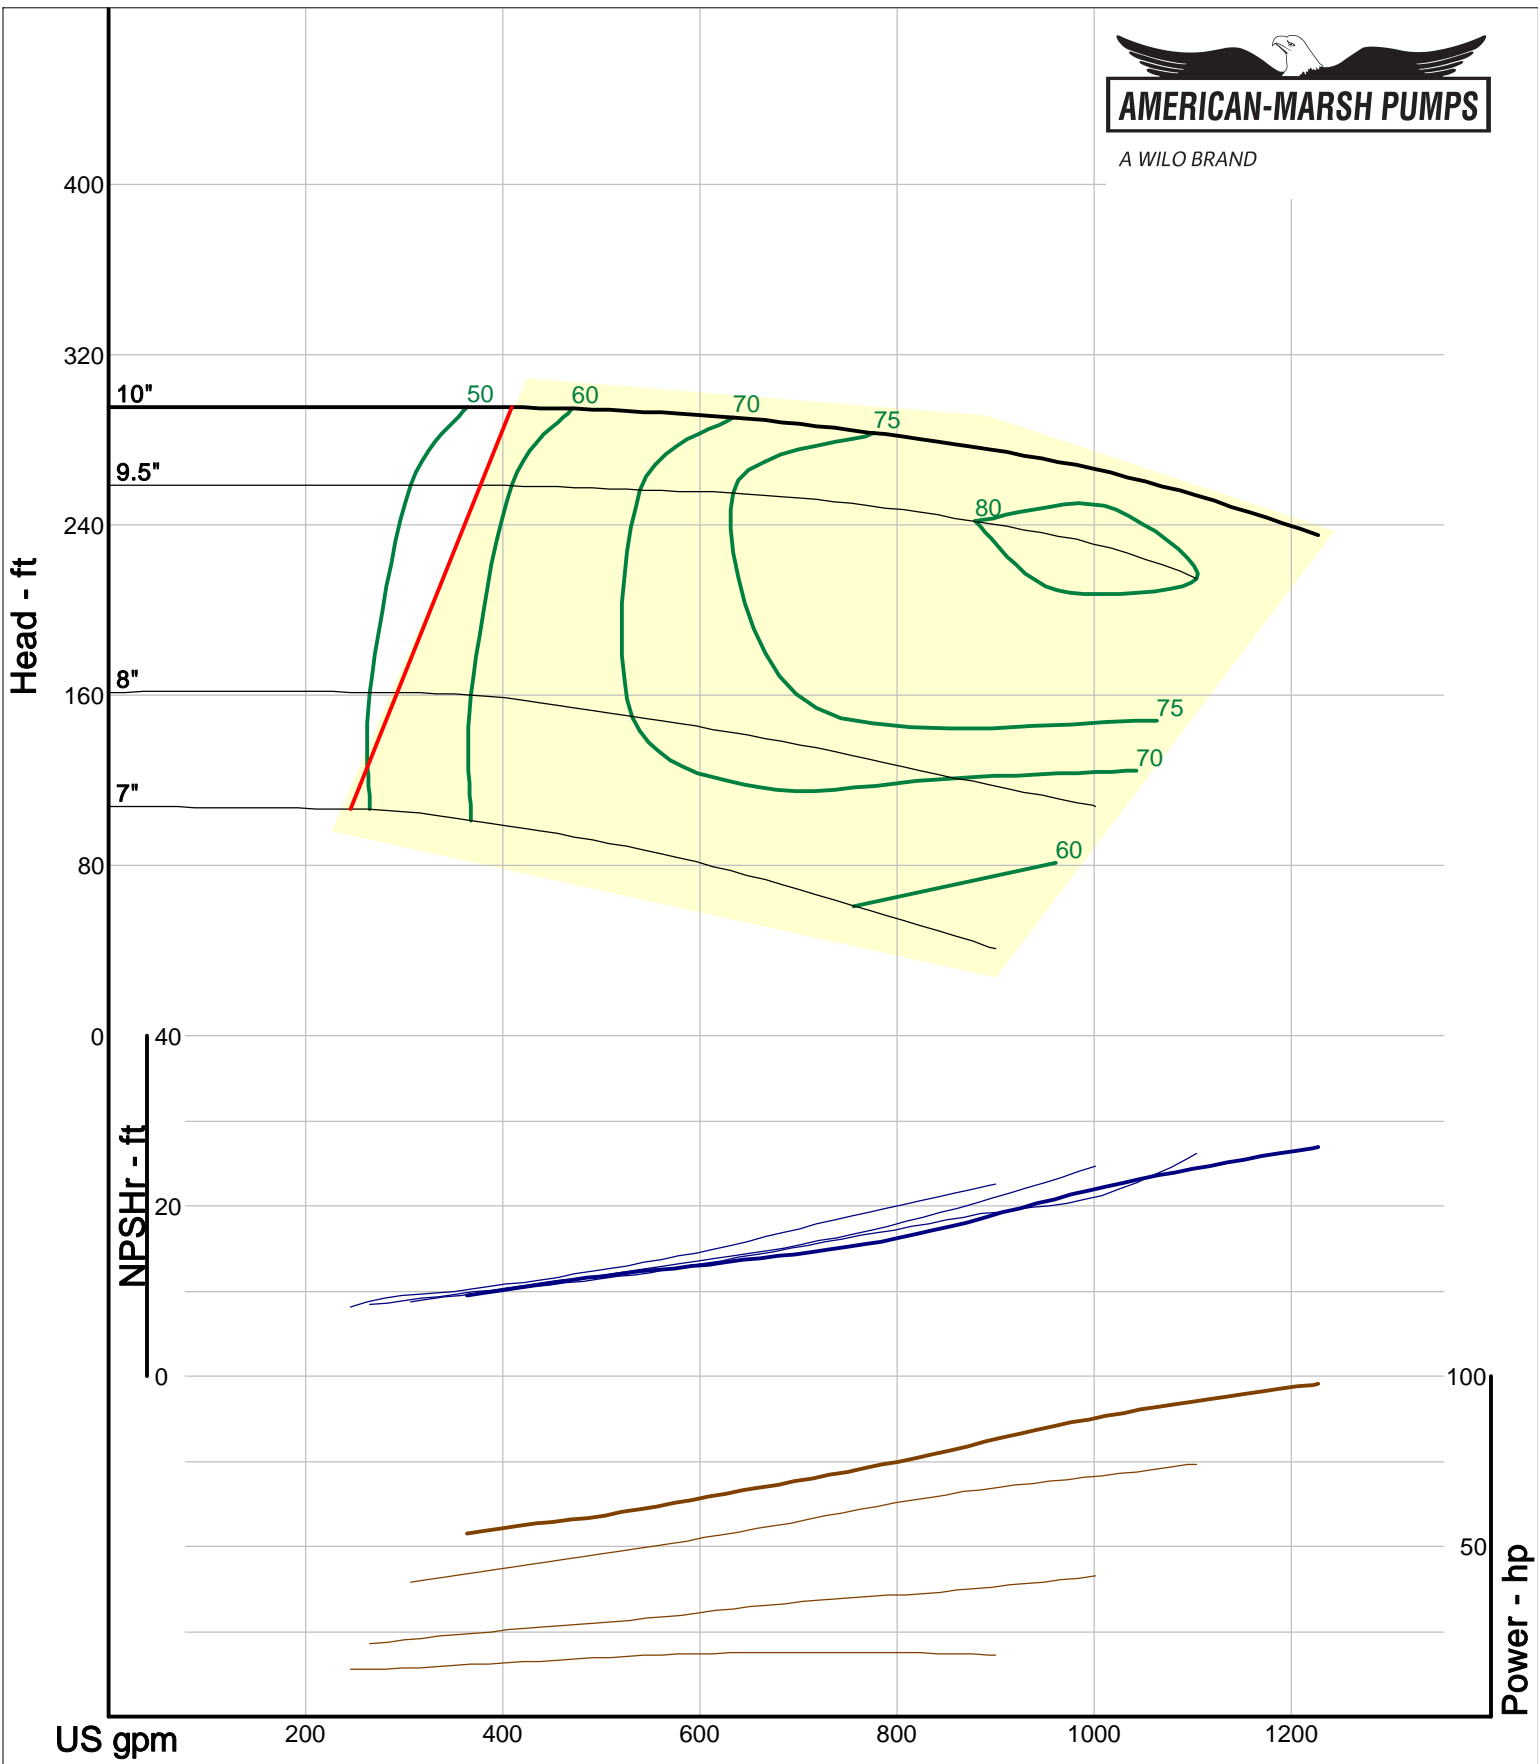

American-Marsh Pumps
Catalog: WTRWKS-2005c.50, vers 2.5c
320_OSD_OP - 3000

Size: 2L2x3-10A/OP
Speed: 2900 rpm
Dia: 10 in
Curve: CS-17527

A WILO BRAND

Company: American-Marsh Pumps
Name:
12/09/05

American-Marsh Pumps
Catalog: WTRWKS-2005c.50, vers 2.5c
320_OSD_OP - 3000

Size: 2L2x3-13/OP
Speed: 2900 rpm
Dia: 13 in
Curve: CS-17543

A WILO BRAND

Company: American-Marsh Pumps
Name:
12/09/05

American-Marsh Pumps
Catalog: WTRWKS-2005c.50, vers 2.5c
320_OSD_OP - 3000

Size: 2L3x4-8/OP
Speed: 2900 rpm
Dia: 8.188 in
Curve: CS-17518

Company: American-Marsh Pumps
Name:
12/09/05

American-Marsh Pumps
Catalog: WTRWKS-2005c.50, vers 2.5c
320_OSD_OP - 3000

Size: 2L3x4-13/OP
Speed: 2900 rpm
Dia: 11 in
Curve: CS-17546

A WILO BRAND

Company: American-Marsh Pumps
Name:
12/09/05

American-Marsh Pumps
Catalog: WTRWKS-2005c.50, vers 2.5c
320_OSD_OP - 3000

Size: 2L4x6-10/OP
Speed: 2900 rpm
Dia: 10 in
Curve: CS-17535