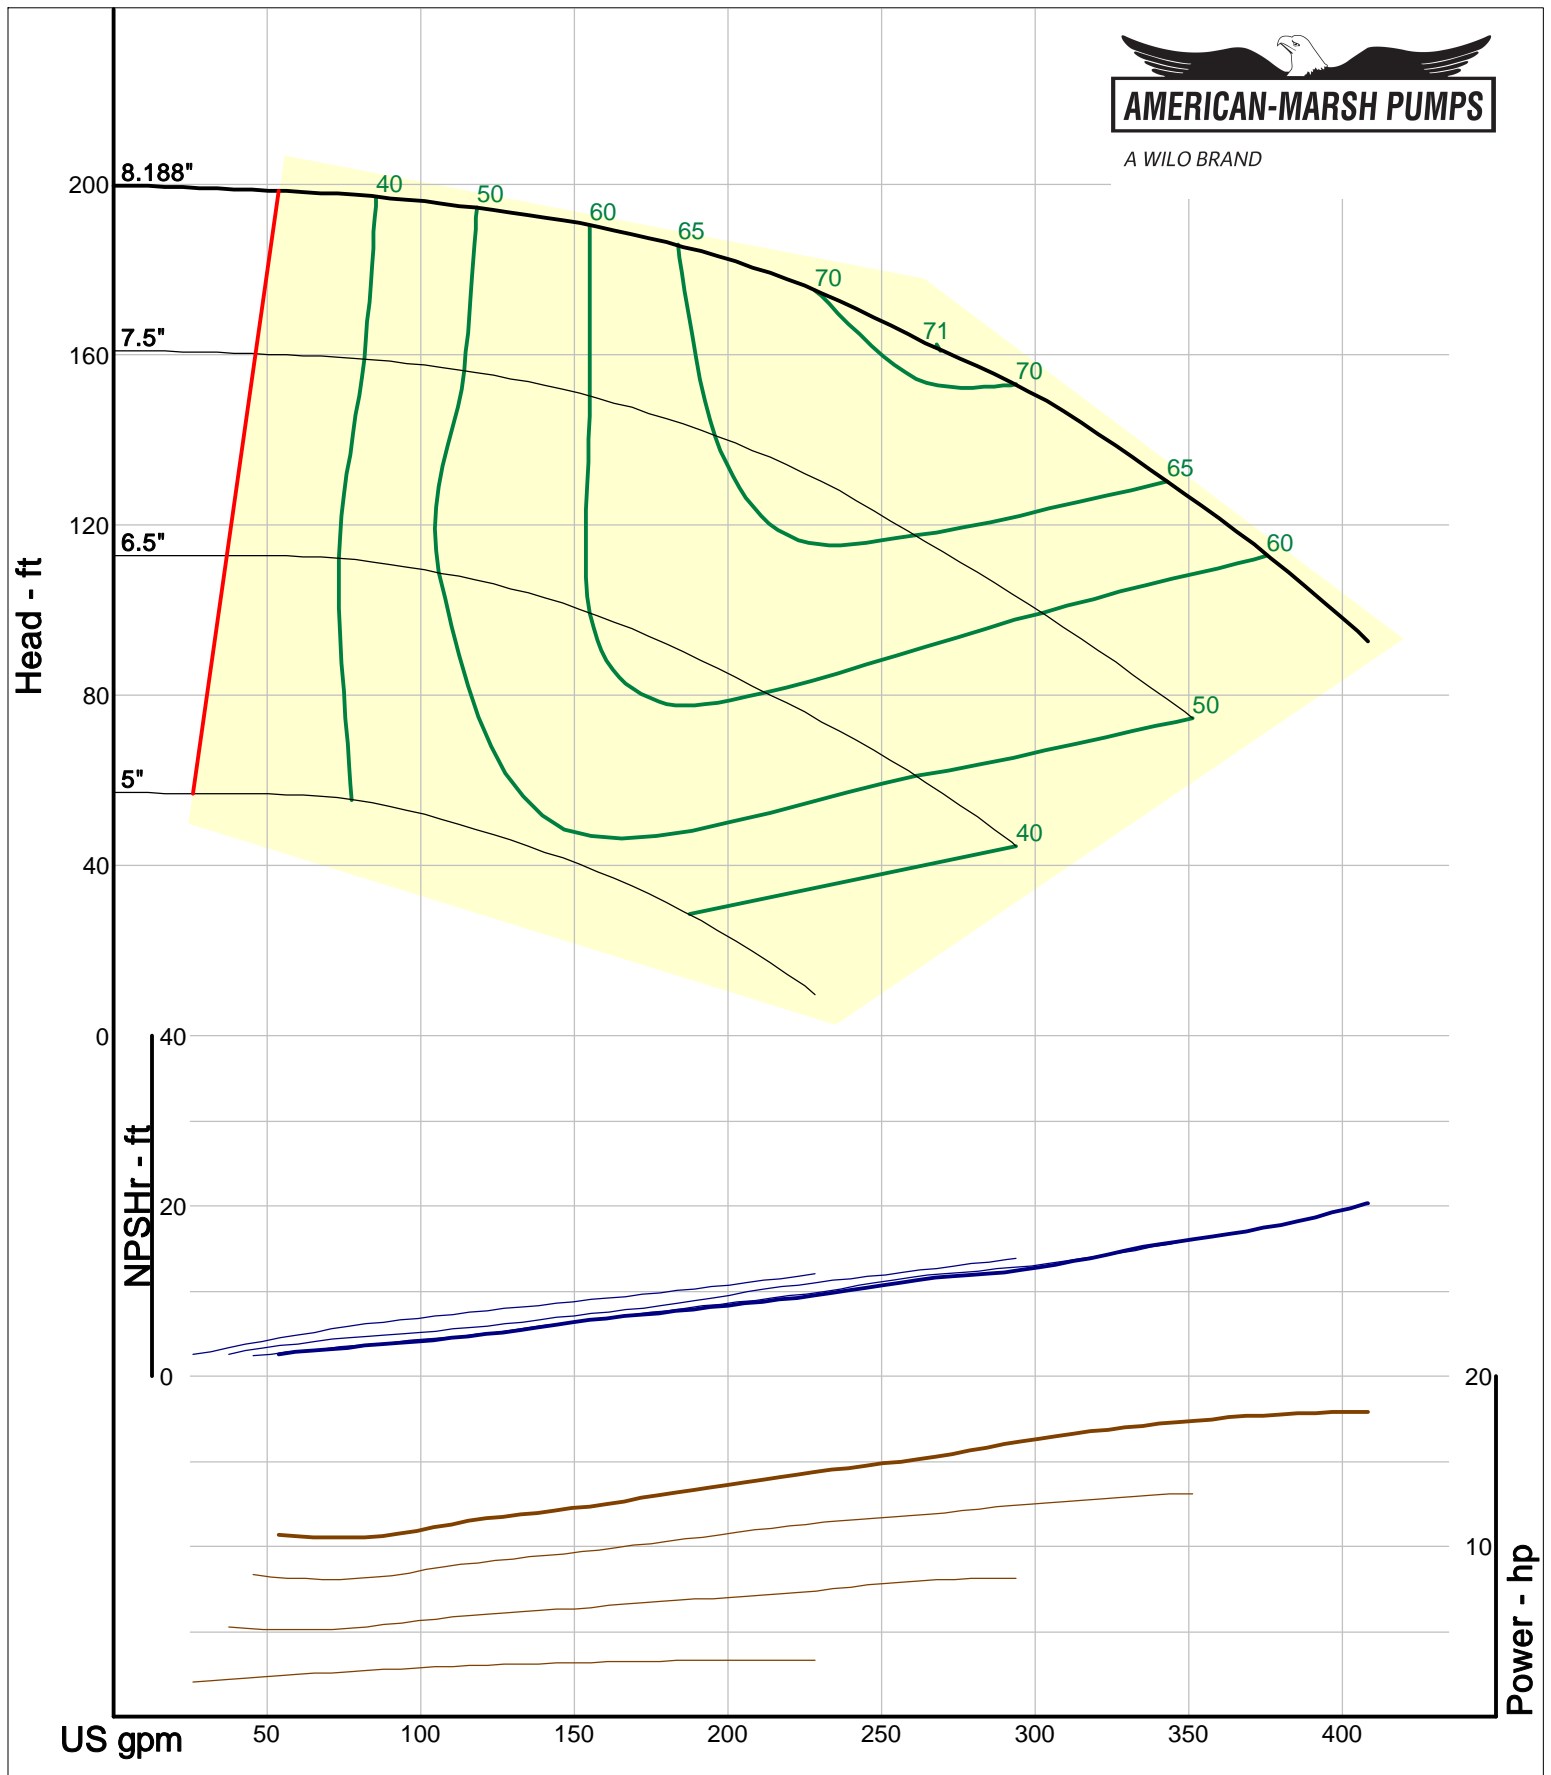

Size: 2L1.5x3-10A/OP
 Speed: 2900 rpm
 Dia: 10 in
 Curve: CS-17524

A WILO BRAND

Company: American-Marsh Pumps
Name:
12/09/05

American-Marsh Pumps
Catalog: WTRWKS-2005c.50, vers 2.5c
320_OSD_OP - 3000

Size: 2L1.5x3-13/OP
Speed: 2900 rpm
Dia: 13 in
Curve: CS-17540

A WILO BRAND

Company: American-Marsh Pumps
Name:
12/09/05

American-Marsh Pumps
Catalog: WTRWKS-2005c.50, vers 2.5c
320_OSD_OP - 3000

Size: 2L2x3-6/OP
Speed: 2900 rpm
Dia: 6.25 in
Curve: CS-17506

A WILO BRAND

Company: American-Marsh Pumps
Name:
12/09/05

American-Marsh Pumps
Catalog: WTRWKS-2005c.50, vers 2.5c
320_OSD_OP - 3000

Size: 2L2x3-8/OP
Speed: 2900 rpm
Dia: 8.188 in
Curve: CS-17515

A WILO BRAND

Company: American-Marsh Pumps
Name:
12/09/05

American-Marsh Pumps
Catalog: WTRWKS-2005c.50, vers 2.5c
320_OSD_OP - 3000

Size: 2L2x3-10A/OP
Speed: 2900 rpm
Dia: 10 in
Curve: CS-17527

A WILO BRAND

Company: American-Marsh Pumps
Name:
12/09/05

American-Marsh Pumps
Catalog: WTRWKS-2005c.50, vers 2.5c
320_OSD_OP - 3000