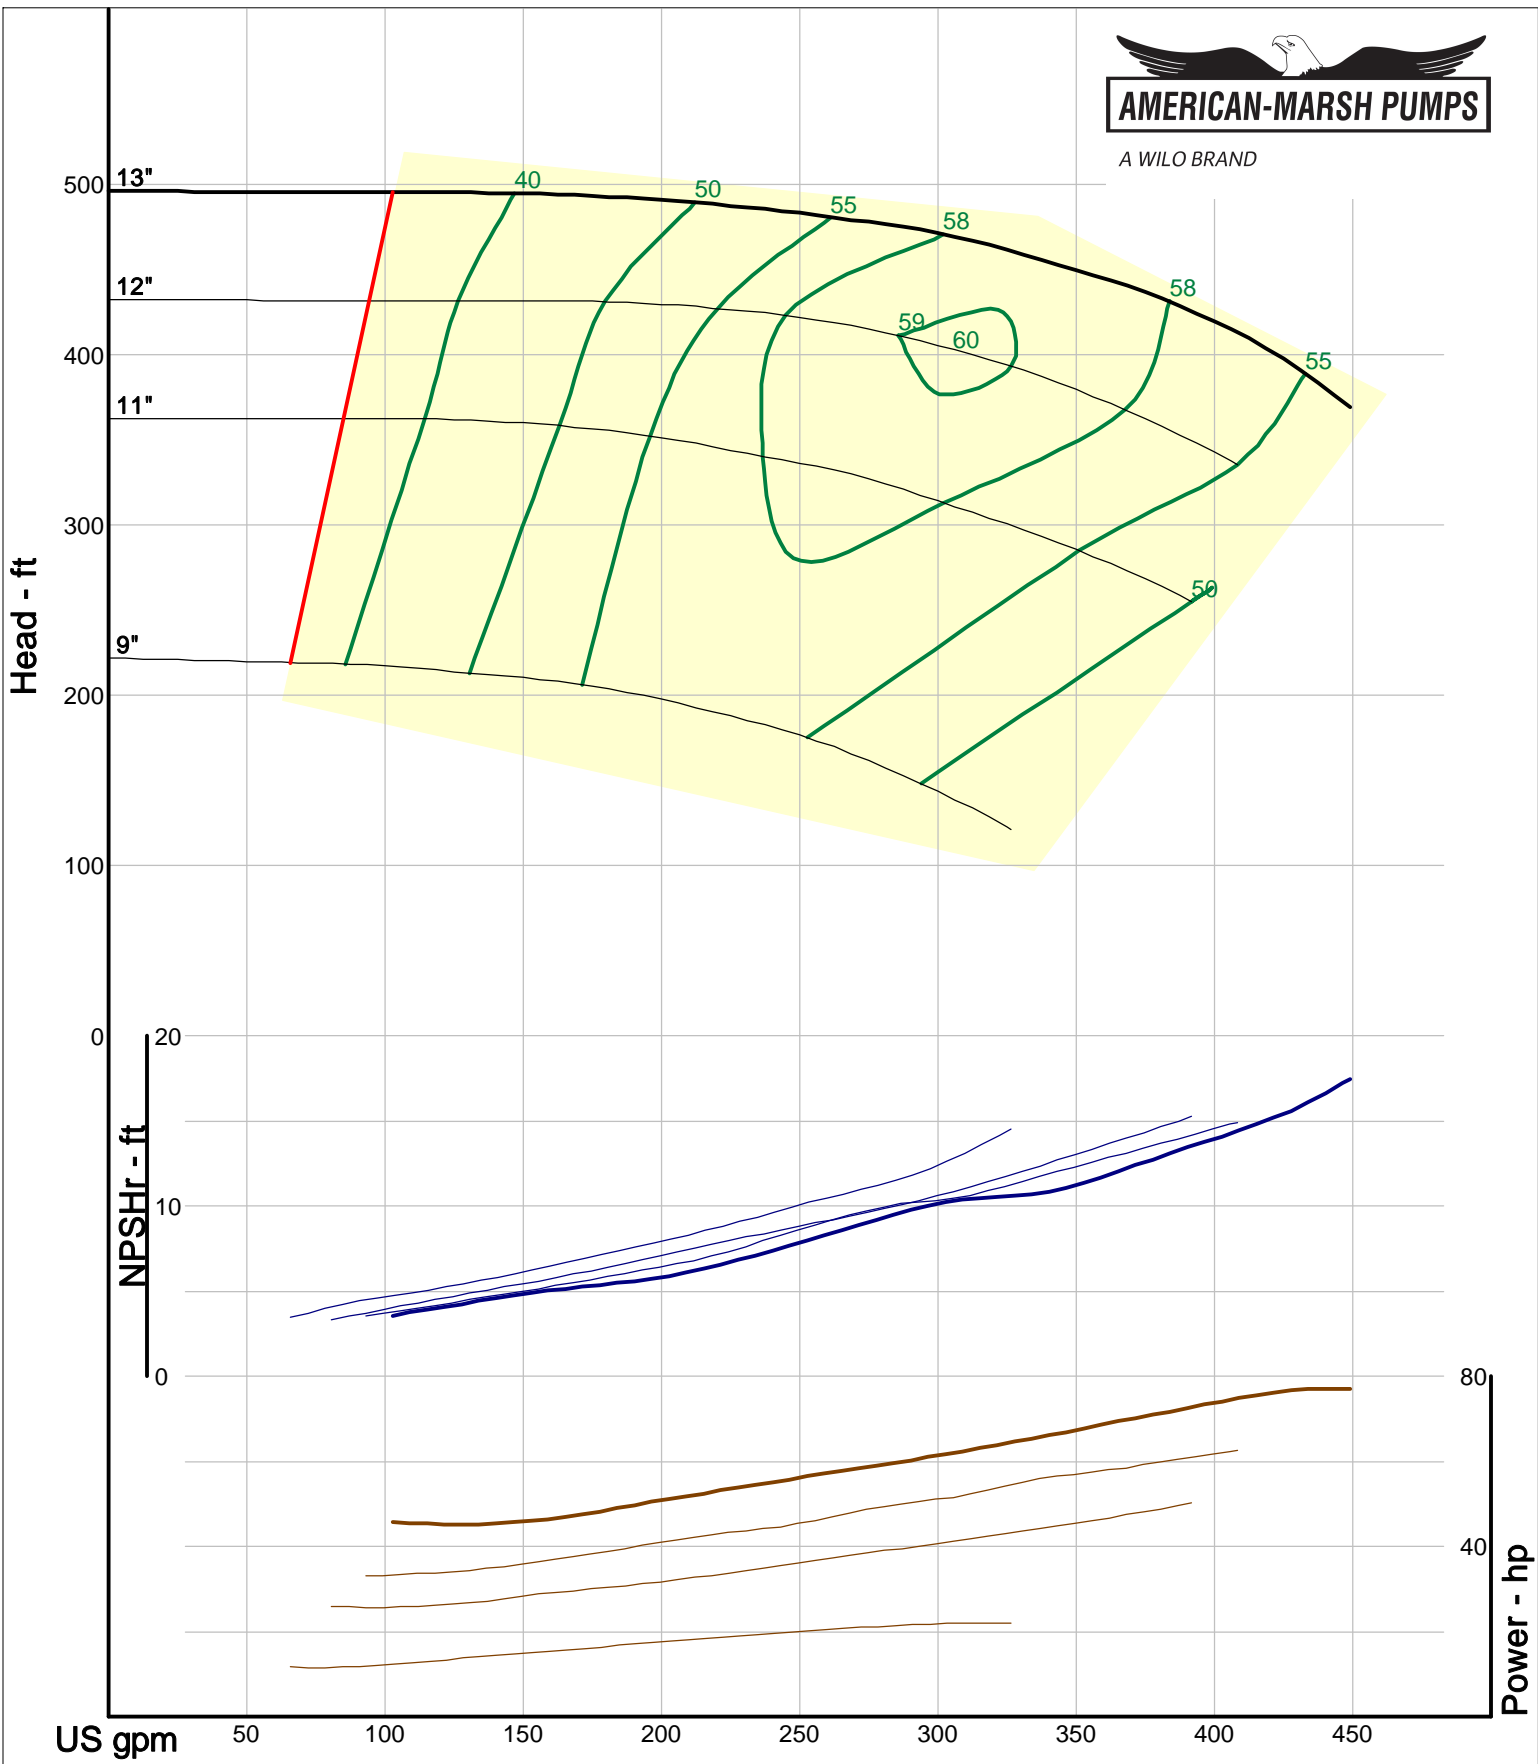

Size: 2L1.5x3-10A/OP
 Speed: 2900 rpm
 Dia: 10 in
 Curve: CS-17524

A WILO BRAND

Company: American-Marsh Pumps
Name:
12/09/05

American-Marsh Pumps
Catalog: WTRWKS-2005c.50, vers 2.5c
320_OSD_OP - 3000

Size: 2L1.5x3-13/OP
Speed: 2900 rpm
Dia: 13 in
Curve: CS-17540

Company: American-Marsh Pumps
Name:
12/09/05

American-Marsh Pumps
Catalog: WTRWKS-2005c.50, vers 2.5c
320_OSD_OP - 3000

Size: 2L2x3-8/OP
Speed: 2900 rpm
Dia: 8.188 in
Curve: CS-17515

A WILO BRAND

Company: American-Marsh Pumps
Name:
12/09/05

American-Marsh Pumps
Catalog: WTRWKS-2005c.50, vers 2.5c
320_OSD_OP - 3000

Size: 2L2x3-10A/OP
Speed: 2900 rpm
Dia: 10 in
Curve: CS-17527

A WILO BRAND

Company: American-Marsh Pumps
Name:
12/09/05

American-Marsh Pumps
Catalog: WTRWKS-2005c.50, vers 2.5c
320_OSD_OP - 3000

American-Marsh Pumps
Catalog: WTRWKS-2005c.50, vers 2.5c
320_OSD_OP - 3000

Size: 2L4x6-10/OP
Speed: 2900 rpm
Dia: 10 in
Curve: CS-17535