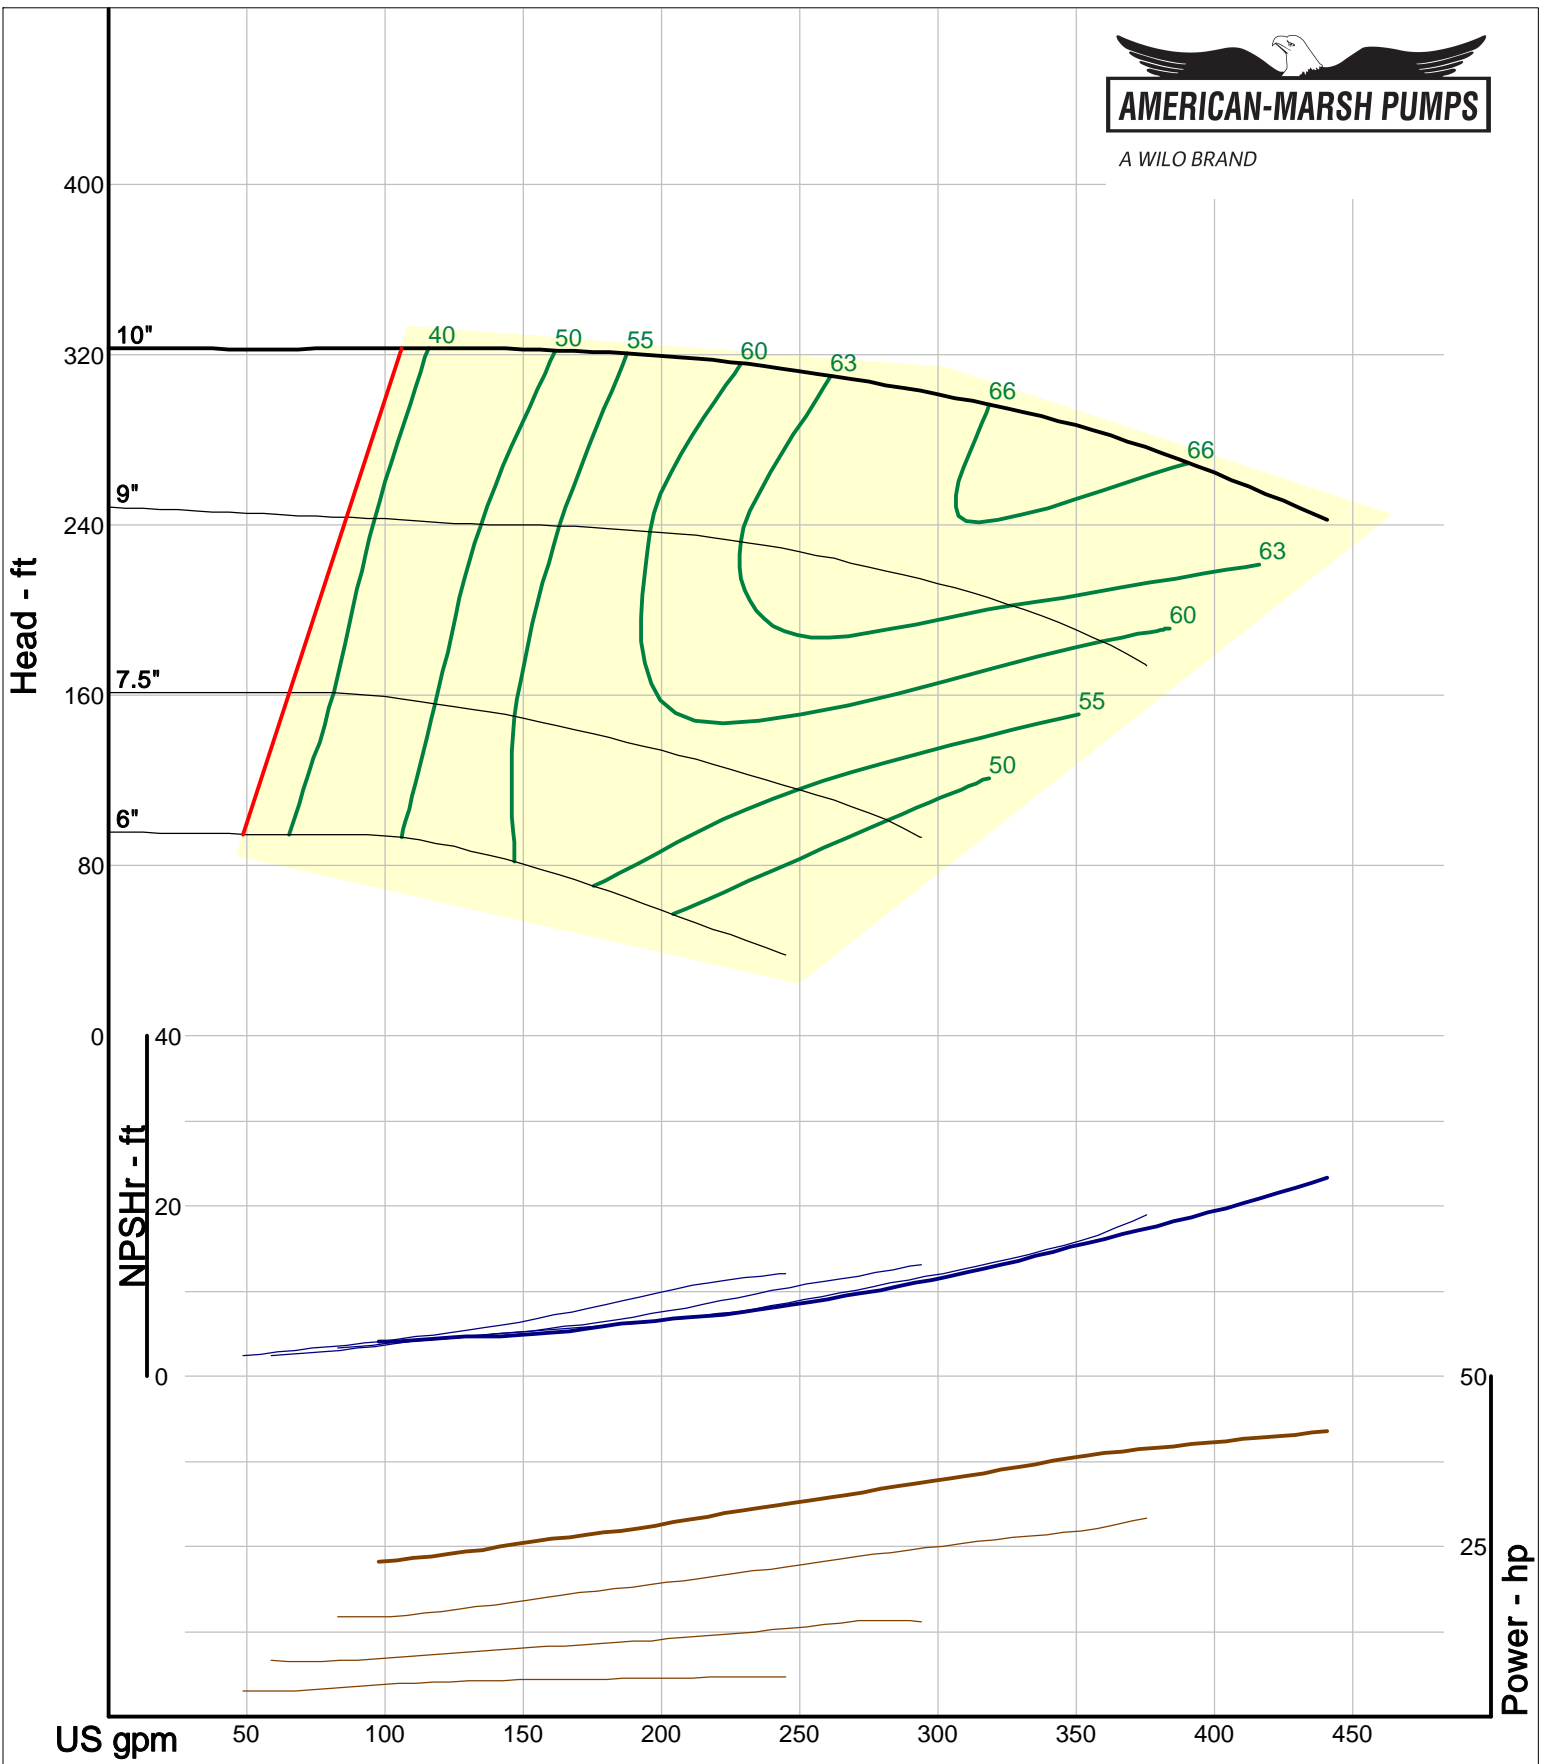

A WILO BRAND

Company: American-Marsh Pumps
Name:
12/09/05

American-Marsh Pumps
Catalog: WTRWKS-2005c.50, vers 2.5c
320_OSD_OP - 3000

Size: 2L2x3-6/OP
Speed: 2900 rpm
Dia: 6.25 in
Curve: CS-17506

A WILO BRAND

Company: American-Marsh Pumps
Name:
12/09/05

American-Marsh Pumps
Catalog: WTRWKS-2005c.50, vers 2.5c
320_OSD_OP - 3000

Size: 2L2x3-8/OP
Speed: 2900 rpm
Dia: 8.188 in
Curve: CS-17515

A WILO BRAND

Company: American-Marsh Pumps
Name:
12/09/05

American-Marsh Pumps
Catalog: WTRWKS-2005c.50, vers 2.5c
320_OSD_OP - 3000

Size: 2L2x3-10A/OP
Speed: 2900 rpm
Dia: 10 in
Curve: CS-17527

A WILO BRAND

Company: American-Marsh Pumps
Name:
12/09/05

American-Marsh Pumps
Catalog: WTRWKS-2005c.50, vers 2.5c
320_OSD_OP - 3000

American-Marsh Pumps
Catalog: WTRWKS-2005c.50, vers 2.5c
320_OSD_OP - 3000

Size: 2L4x6-10/OP
Speed: 2900 rpm
Dia: 10 in
Curve: CS-17535