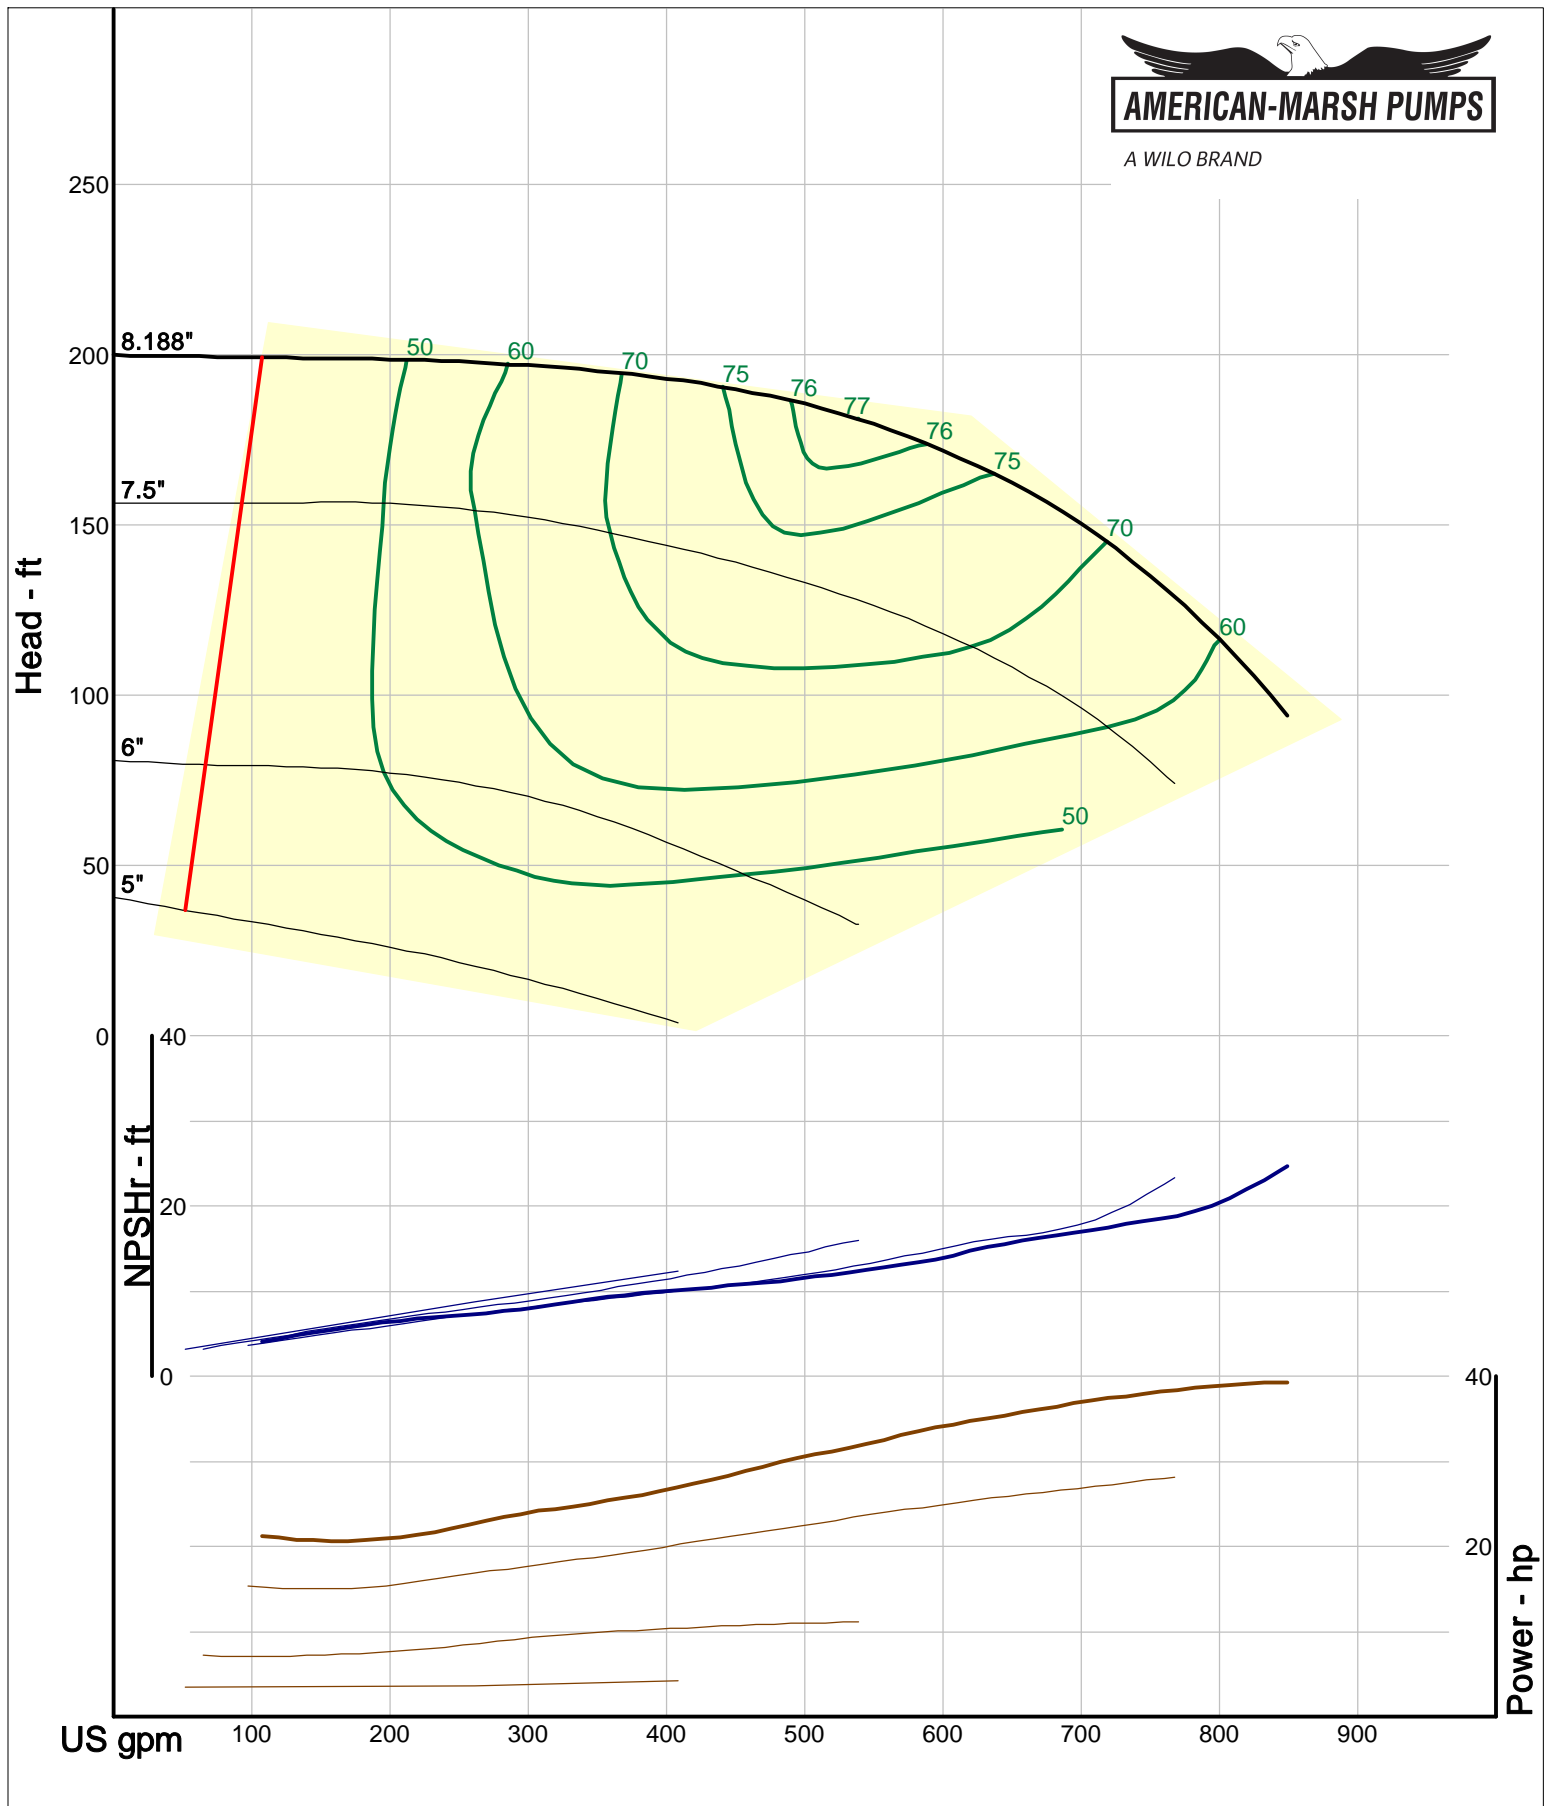

Company: American-Marsh Pumps
Name:
12/09/05

American-Marsh Pumps
Catalog: WTRWKS-2005c.50, vers 2.5c
320_OSD_OP - 3000

Size: 2L2x3-8/OP
Speed: 2900 rpm
Dia: 8.188 in
Curve: CS-17515

A WILO BRAND

Company: American-Marsh Pumps
Name:
12/09/05

American-Marsh Pumps
Catalog: WTRWKS-2005c.50, vers 2.5c
320_OSD_OP - 3000

Size: 2L2x3-10A/OP
Speed: 2900 rpm
Dia: 10 in
Curve: CS-17527

A WILO BRAND

Company: American-Marsh Pumps
Name:
12/09/05

American-Marsh Pumps
Catalog: WTRWKS-2005c.50, vers 2.5c
320_OSD_OP - 3000

Size: 2L2x3-13/OP
Speed: 2900 rpm
Dia: 13 in
Curve: CS-17543

A WILO BRAND

Company: American-Marsh Pumps
Name:
12/09/05

American-Marsh Pumps
Catalog: WTRWKS-2005c.50, vers 2.5c
320_OSD_OP - 3000

Size: 2L3x4-8/OP
Speed: 2900 rpm
Dia: 8.188 in
Curve: CS-17518

American-Marsh Pumps
Catalog: WTRWKS-2005c.50, vers 2.5c
320_OSD_OP - 3000

Size: 2L4x6-10/OP
Speed: 2900 rpm
Dia: 10 in
Curve: CS-17535