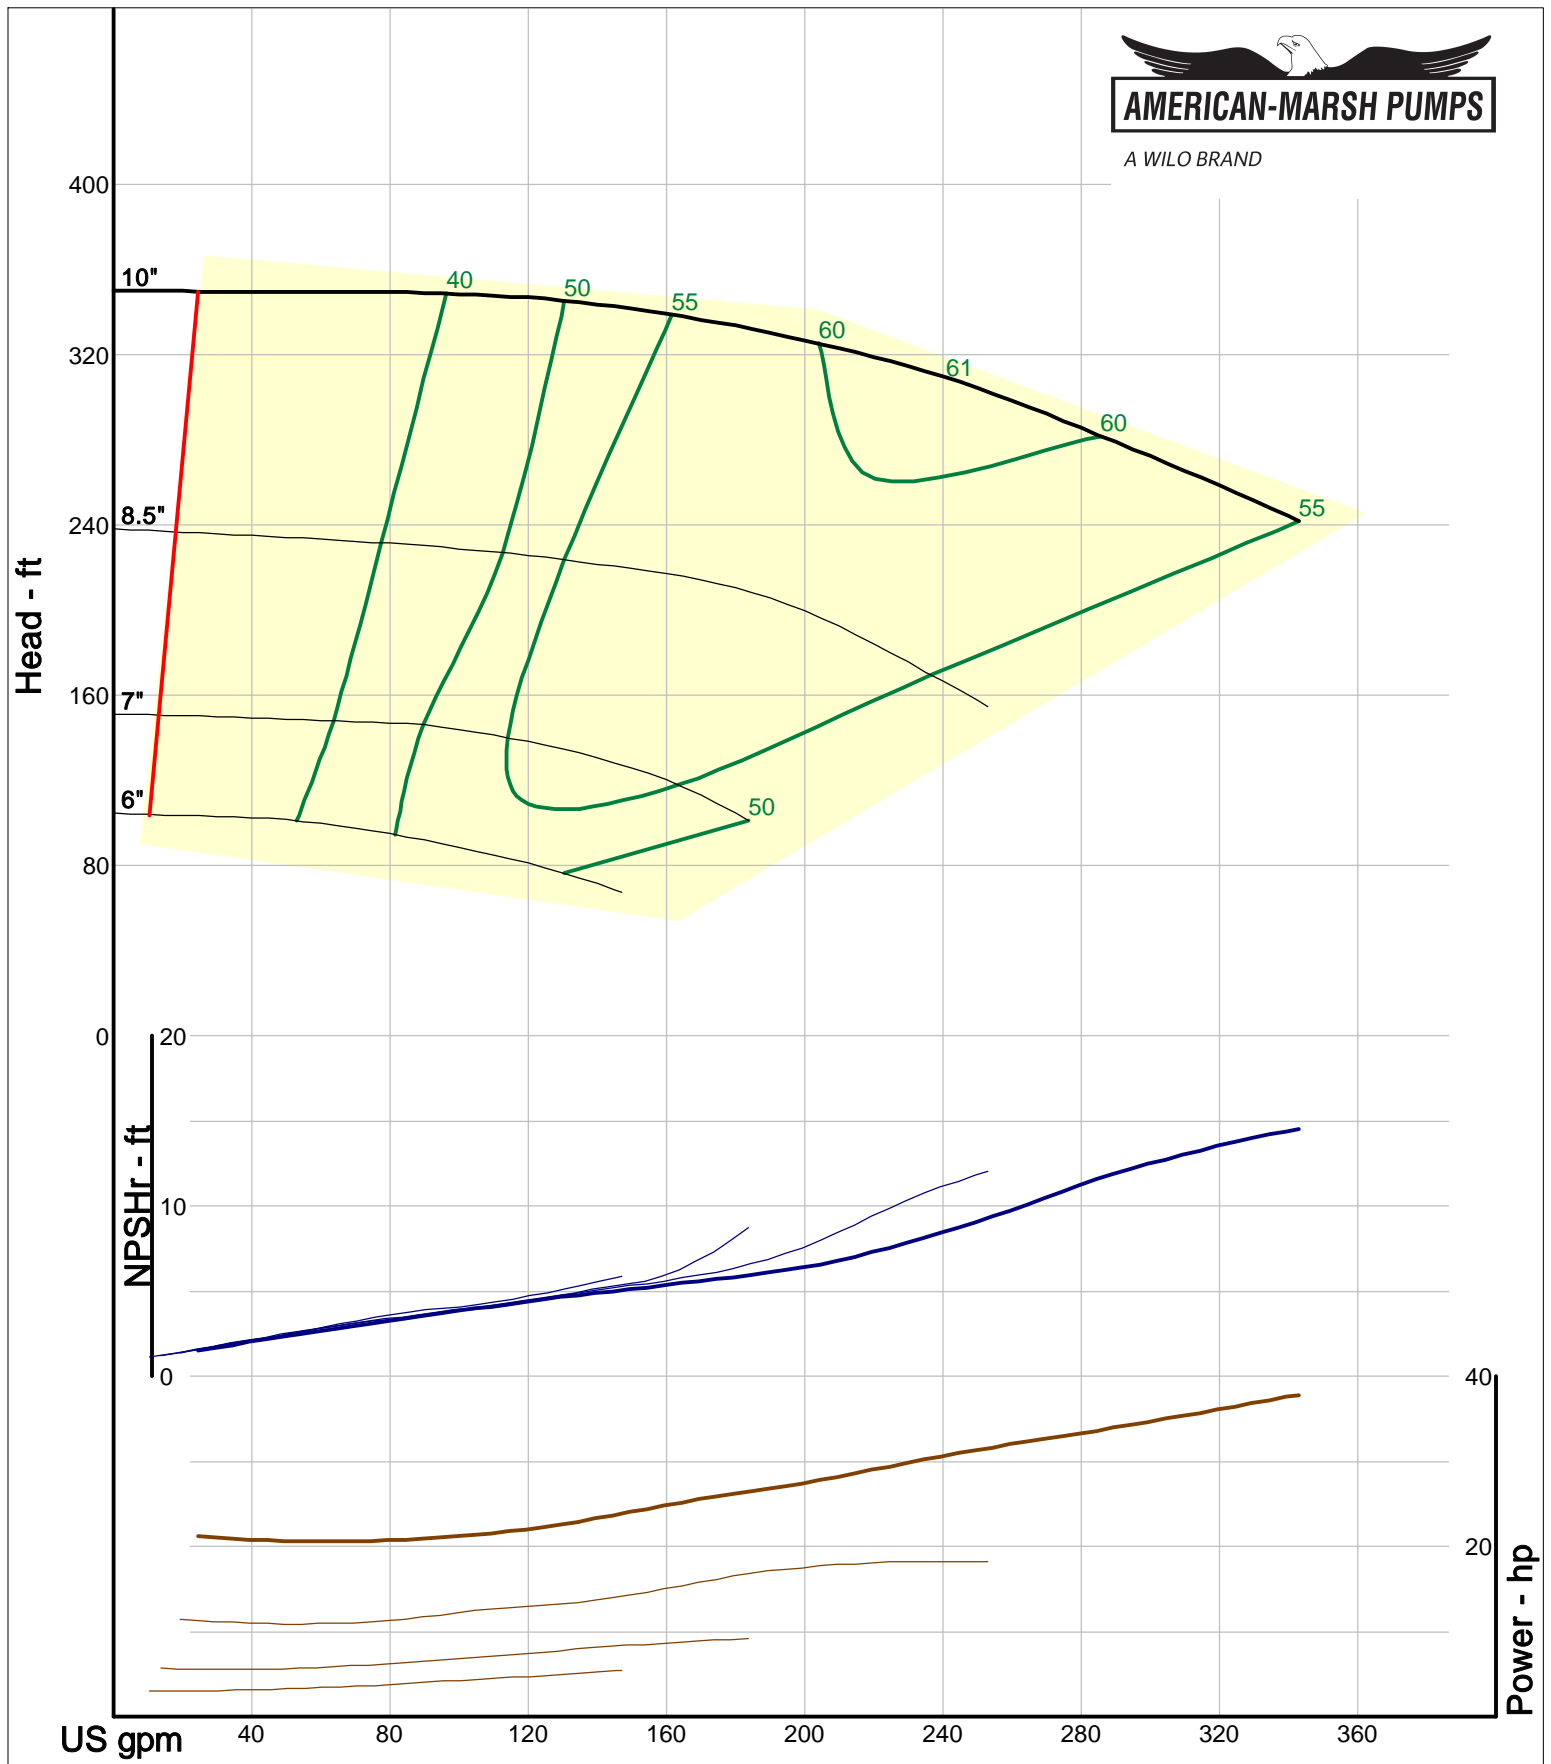

A WILO BRAND

Company: American-Marsh Pumps
Name:
12/09/05

American-Marsh Pumps
Catalog: WTRWKS-2005c.50, vers 2.5c
320_OSD_OP - 3000

Size: 2L1.5x3-10A/OP
Speed: 2900 rpm
Dia: 10 in
Curve: CS-17524