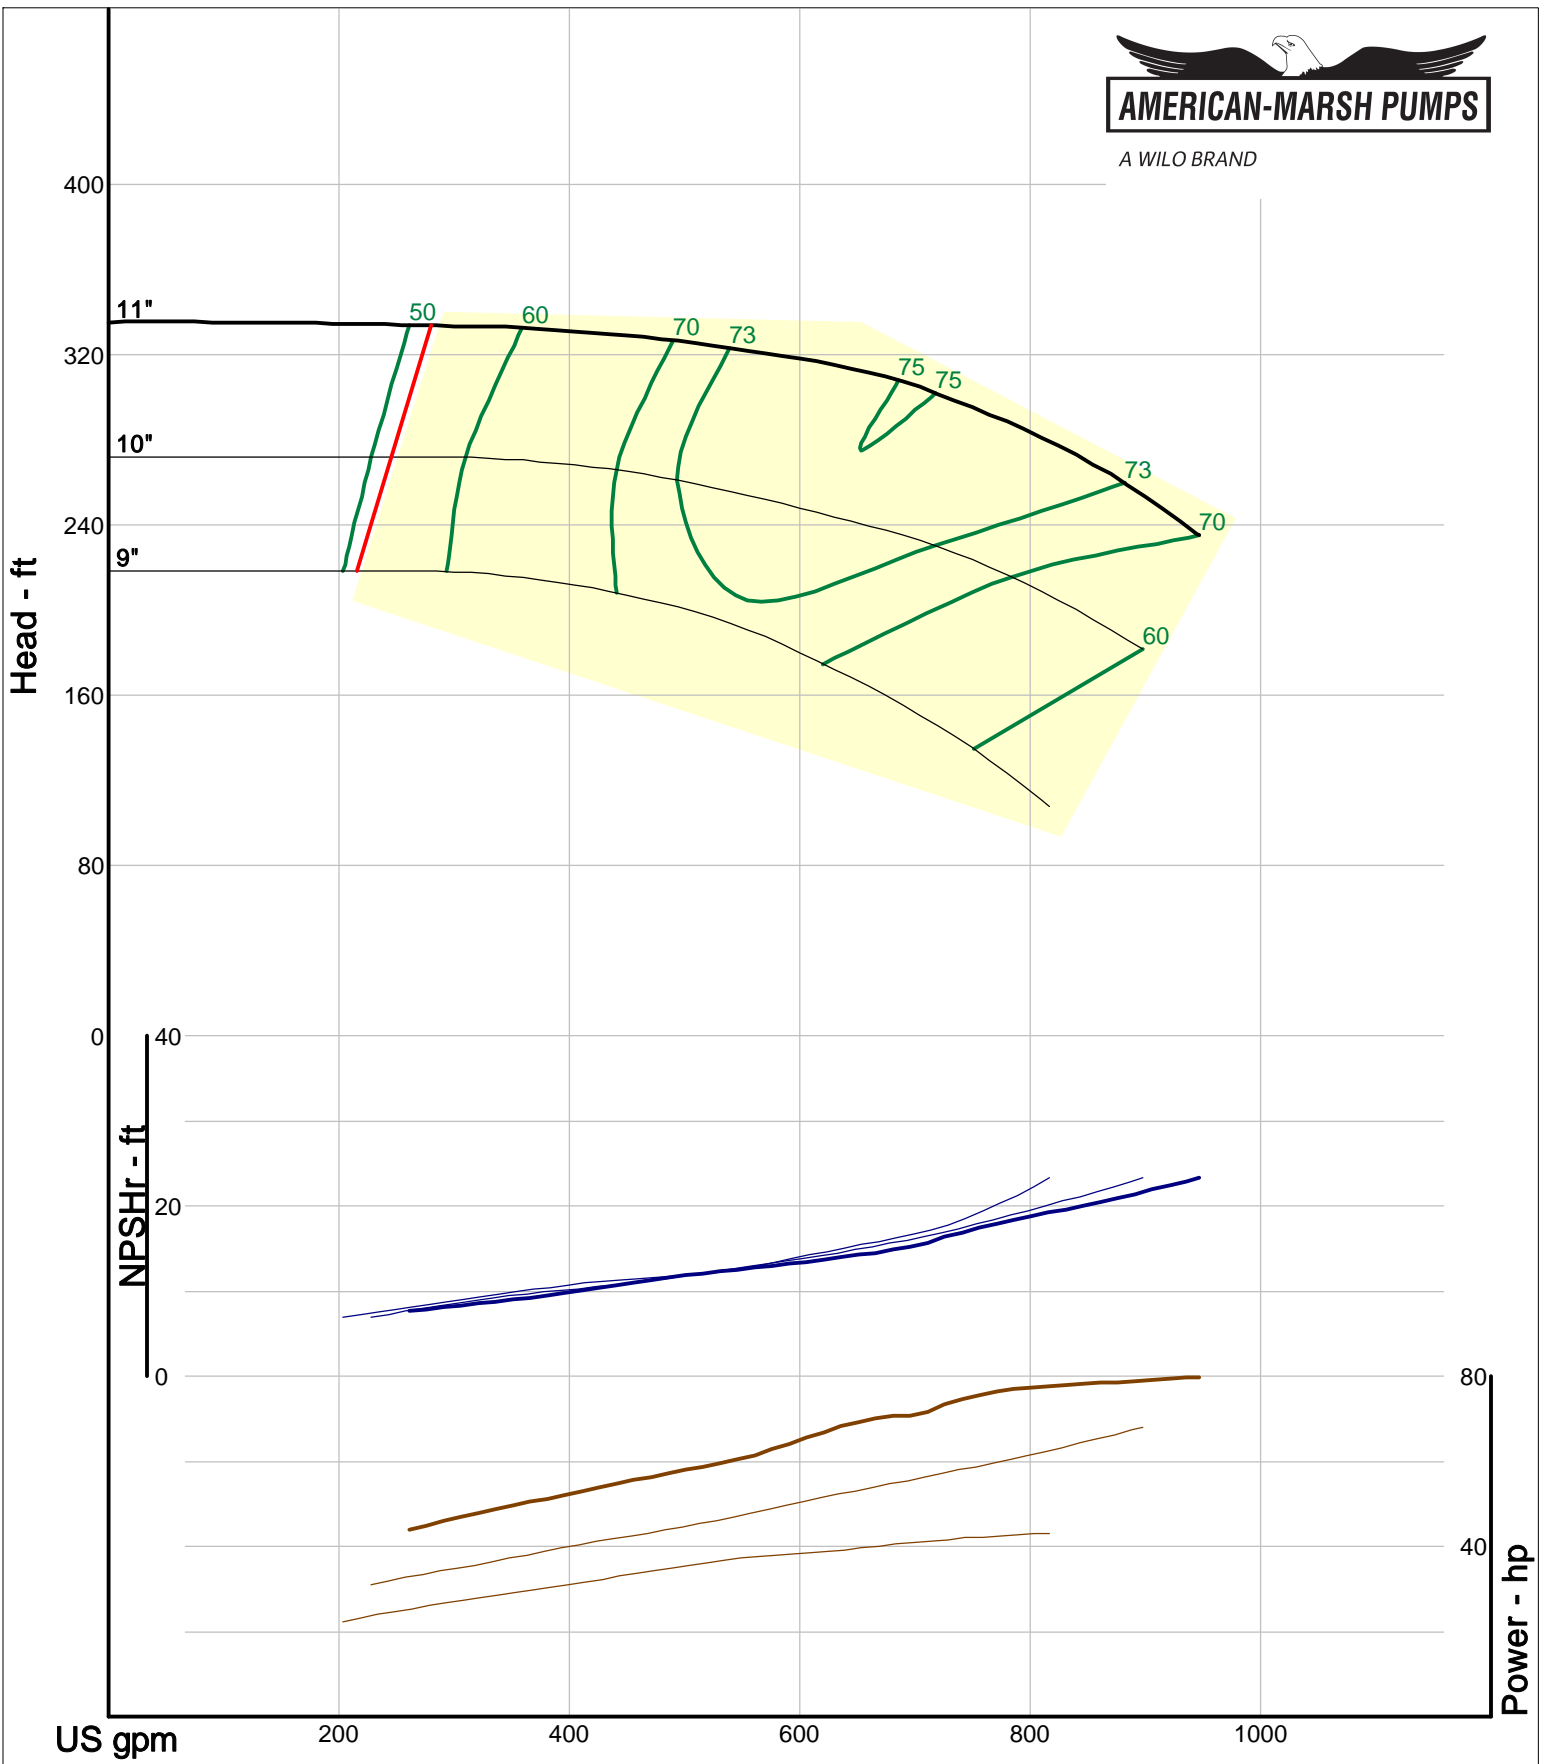

American-Marsh Pumps
Catalog: WTRWKS-2005c.50, vers 2.5c
320_OSD_OP - 3000

Size: 2L2x3-10A/OP
Speed: 2900 rpm
Dia: 10 in
Curve: CS-17527

A WILO BRAND

Company: American-Marsh Pumps
Name:
12/09/05

American-Marsh Pumps
Catalog: WTRWKS-2005c.50, vers 2.5c
320_OSD_OP - 3000

A WILO BRAND

Company: American-Marsh Pumps
Name:
12/09/05

American-Marsh Pumps
Catalog: WTRWKS-2005c.50, vers 2.5c
320_OSD_OP - 3000

Size: 2L3x4-10/OP
Speed: 2900 rpm
Dia: 10 in
Curve: CS-17530

A WILO BRAND

Company: American-Marsh Pumps
Name:
12/09/05

American-Marsh Pumps
Catalog: WTRWKS-2005c.50, vers 2.5c
320_OSD_OP - 3000

Size: 2L3x4-13/OP
Speed: 2900 rpm
Dia: 11 in
Curve: CS-17546

A WILO BRAND

Company: American-Marsh Pumps
Name:
12/09/05

American-Marsh Pumps
Catalog: WTRWKS-2005c.50, vers 2.5c
320_OSD_OP - 3000

Size: 2L4x6-10/OP
Speed: 2900 rpm
Dia: 10 in
Curve: CS-17535