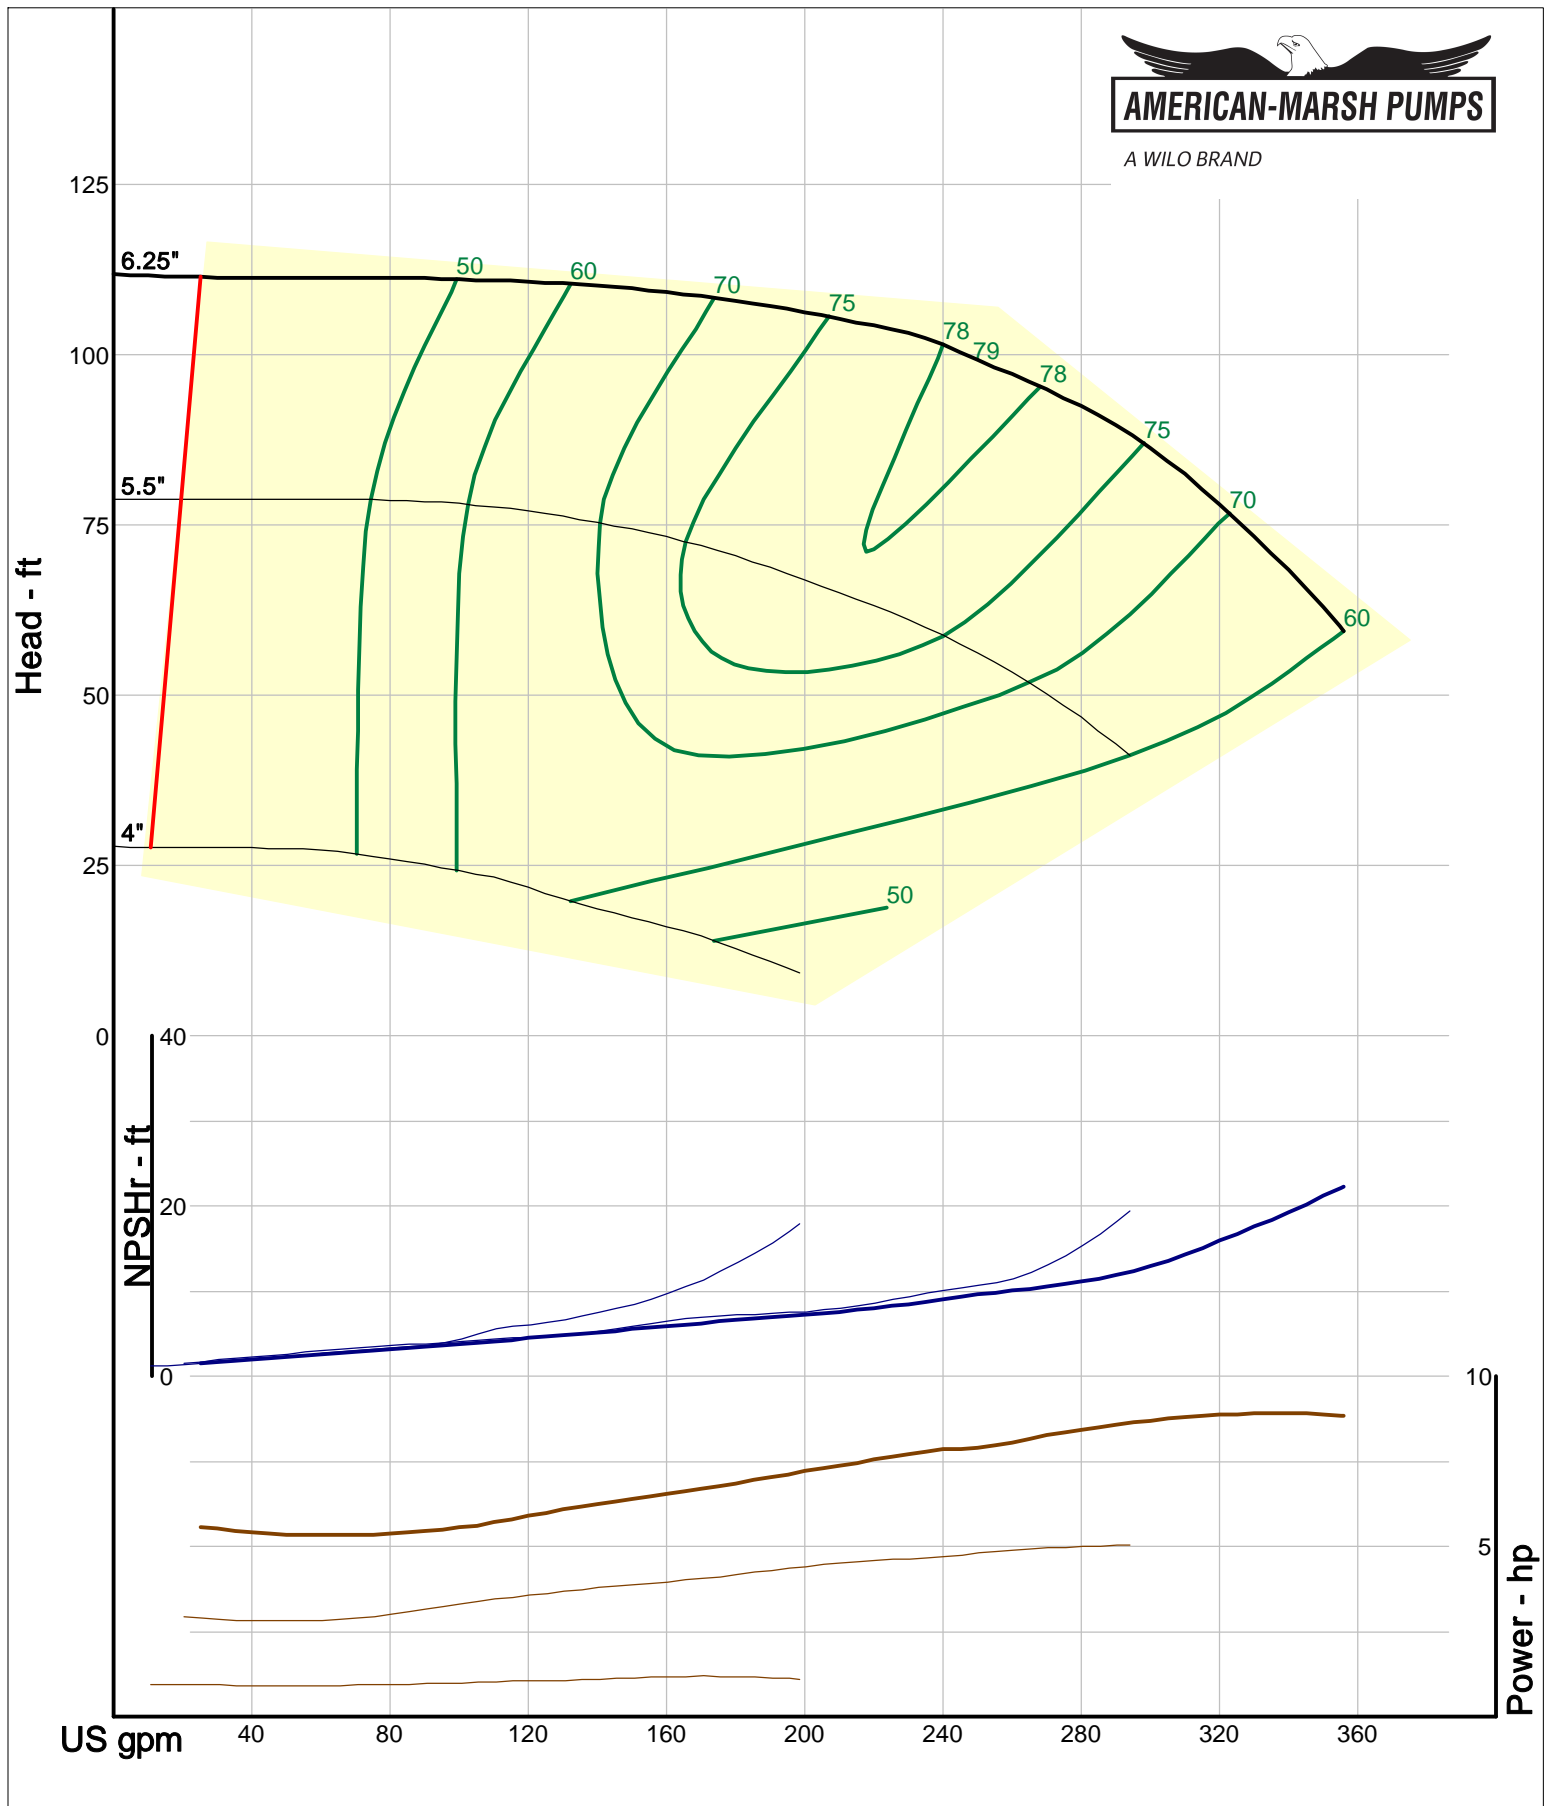

A WILO BRAND

Company: American-Marsh Pumps
Name:
12/09/05

American-Marsh Pumps
Catalog: WTRWKS-2005c.50, vers 2.5c
320_OSD_OP - 3000

Size: 2L2x3-6/OP
Speed: 2900 rpm
Dia: 6.25 in
Curve: CS-17506