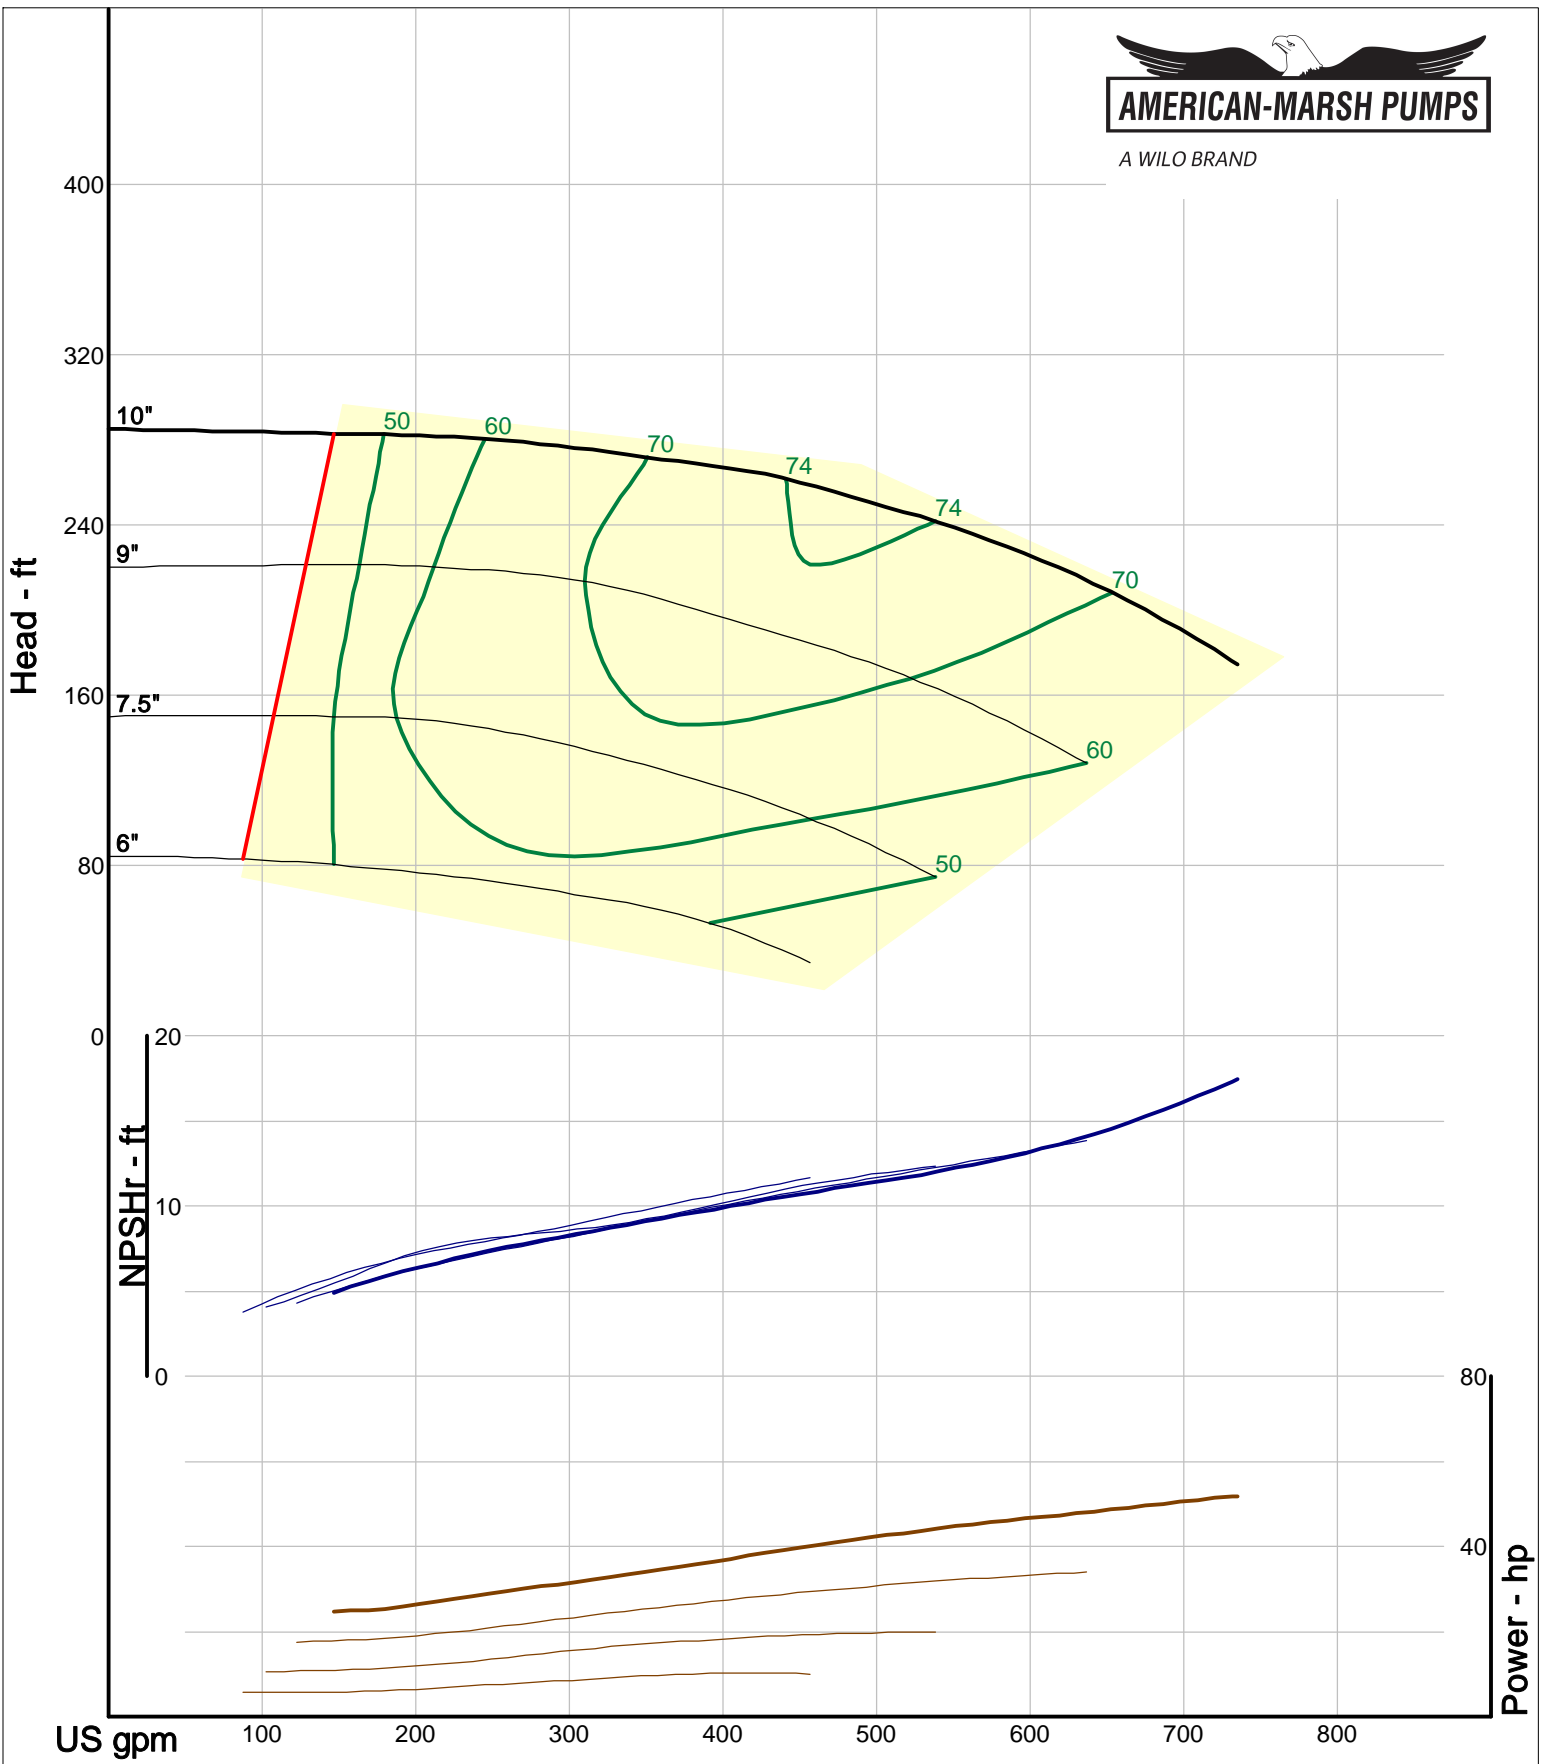

A WILO BRAND

Company: American-Marsh Pumps
Name:
12/09/05

American-Marsh Pumps
Catalog: WTRWKS-2005c.50, vers 2.5c
320_OSD_OP - 3000

Size: 2L3x4-10/OP
Speed: 2900 rpm
Dia: 10 in
Curve: CS-17530