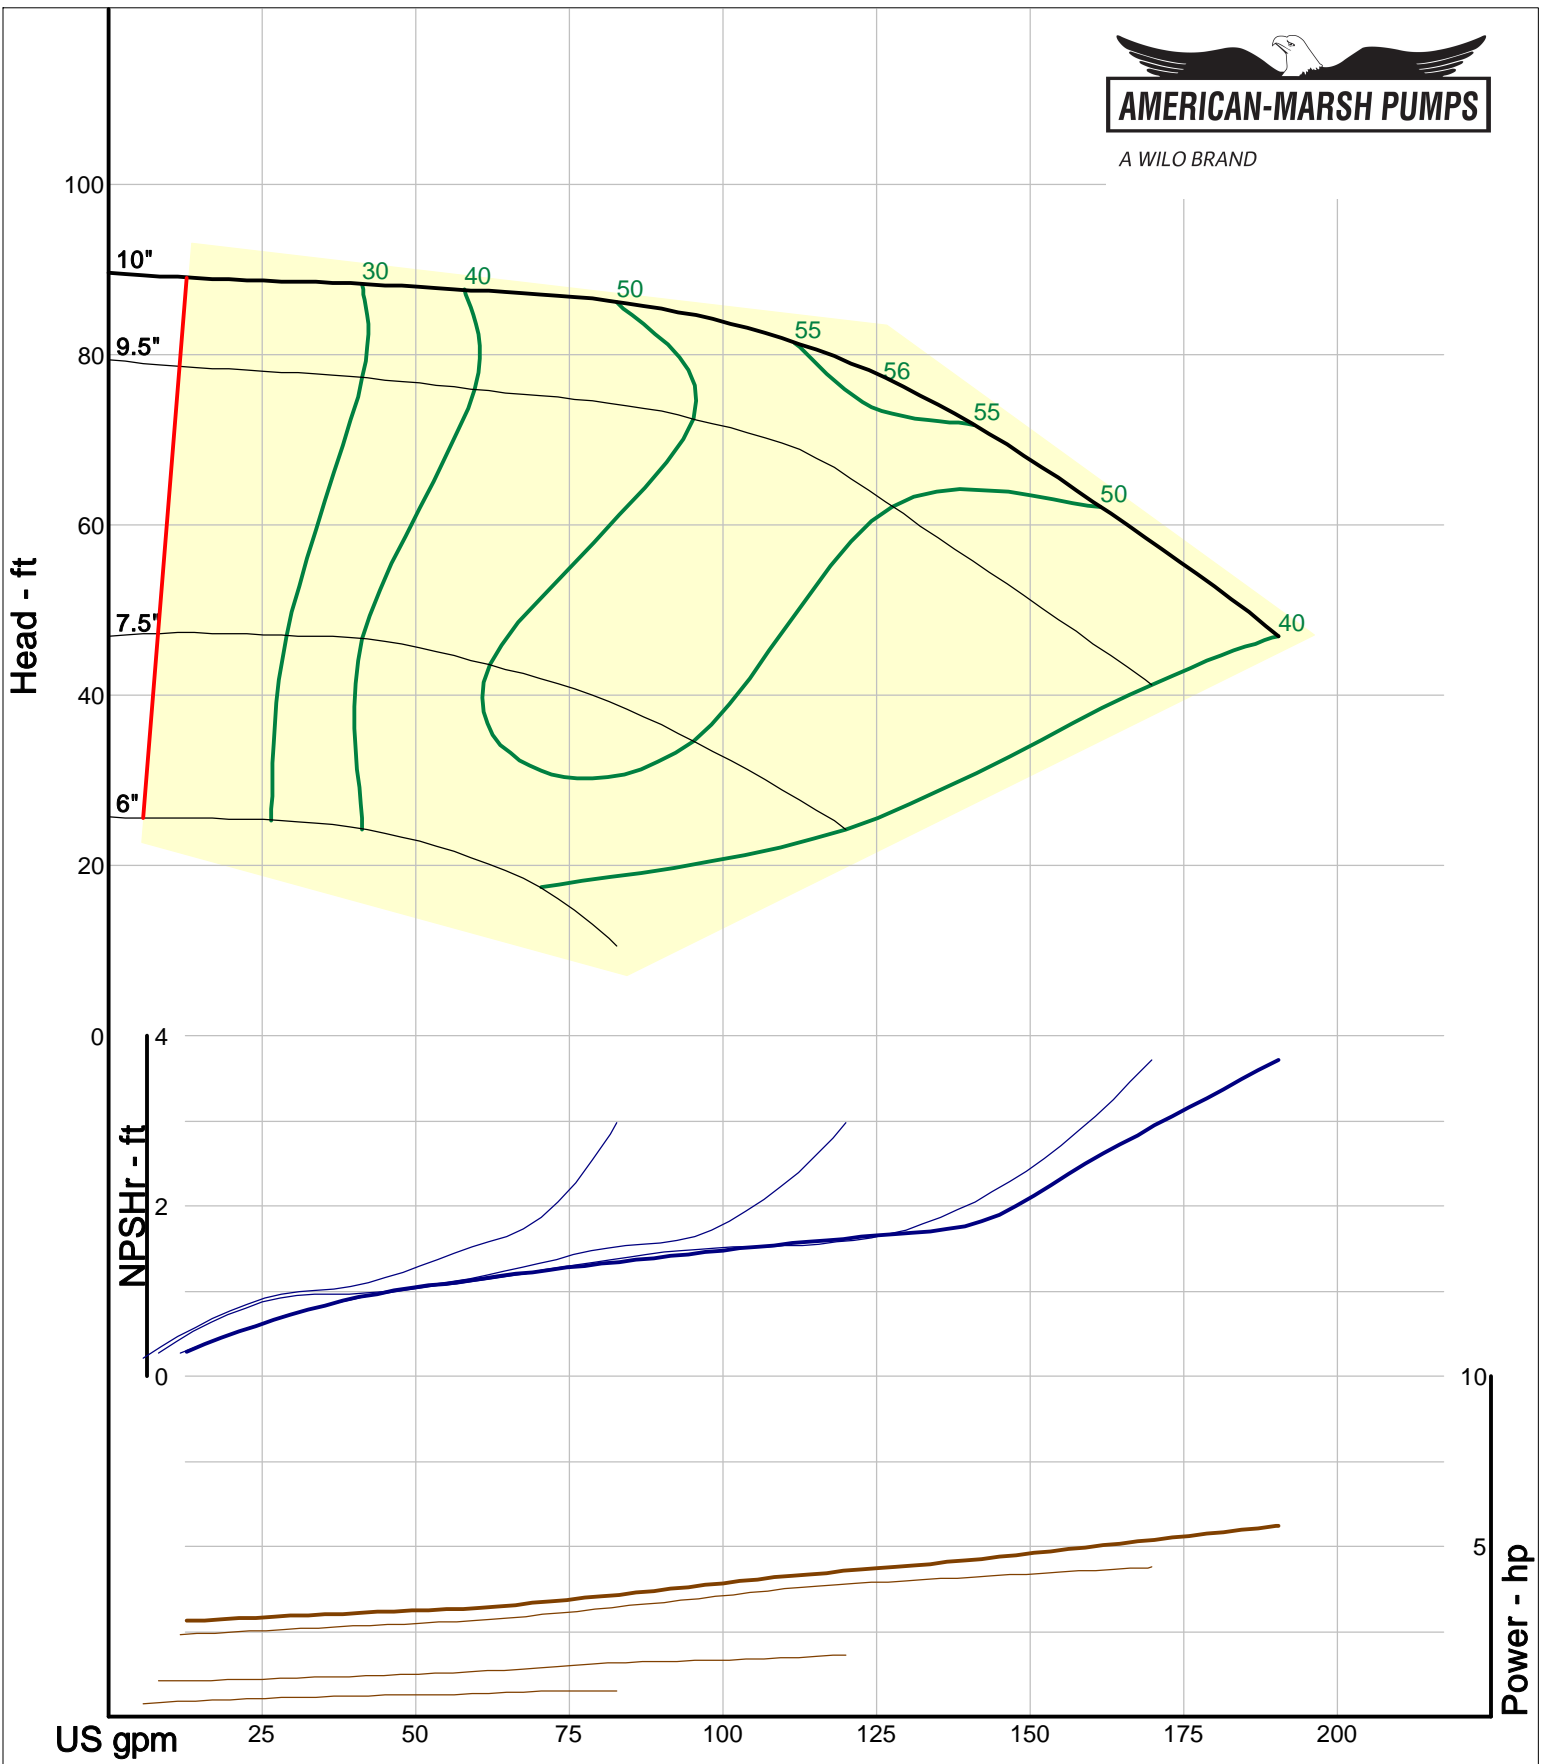

Size: 1L1.5x3-8/OP  
Speed: 1450 rpm  
Dia: 8.188 in  
Curve: CS-17513

A WILO BRAND

Company: American-Marsh Pumps  
Name:  
12/10/05

American-Marsh Pumps  
Catalog: WTRWKS-2005c.50, vers 2.5c  
320\_OSD\_OP - 1500

Size: 2L1x2-10A/OP  
Speed: 1450 rpm  
Dia: 10 in  
Curve: CS-17522

A WILO BRAND

Company: American-Marsh Pumps  
Name:  
12/10/05

American-Marsh Pumps  
Catalog: WTRWKS-2005c.50, vers 2.5c  
320\_OSD\_OP - 1500