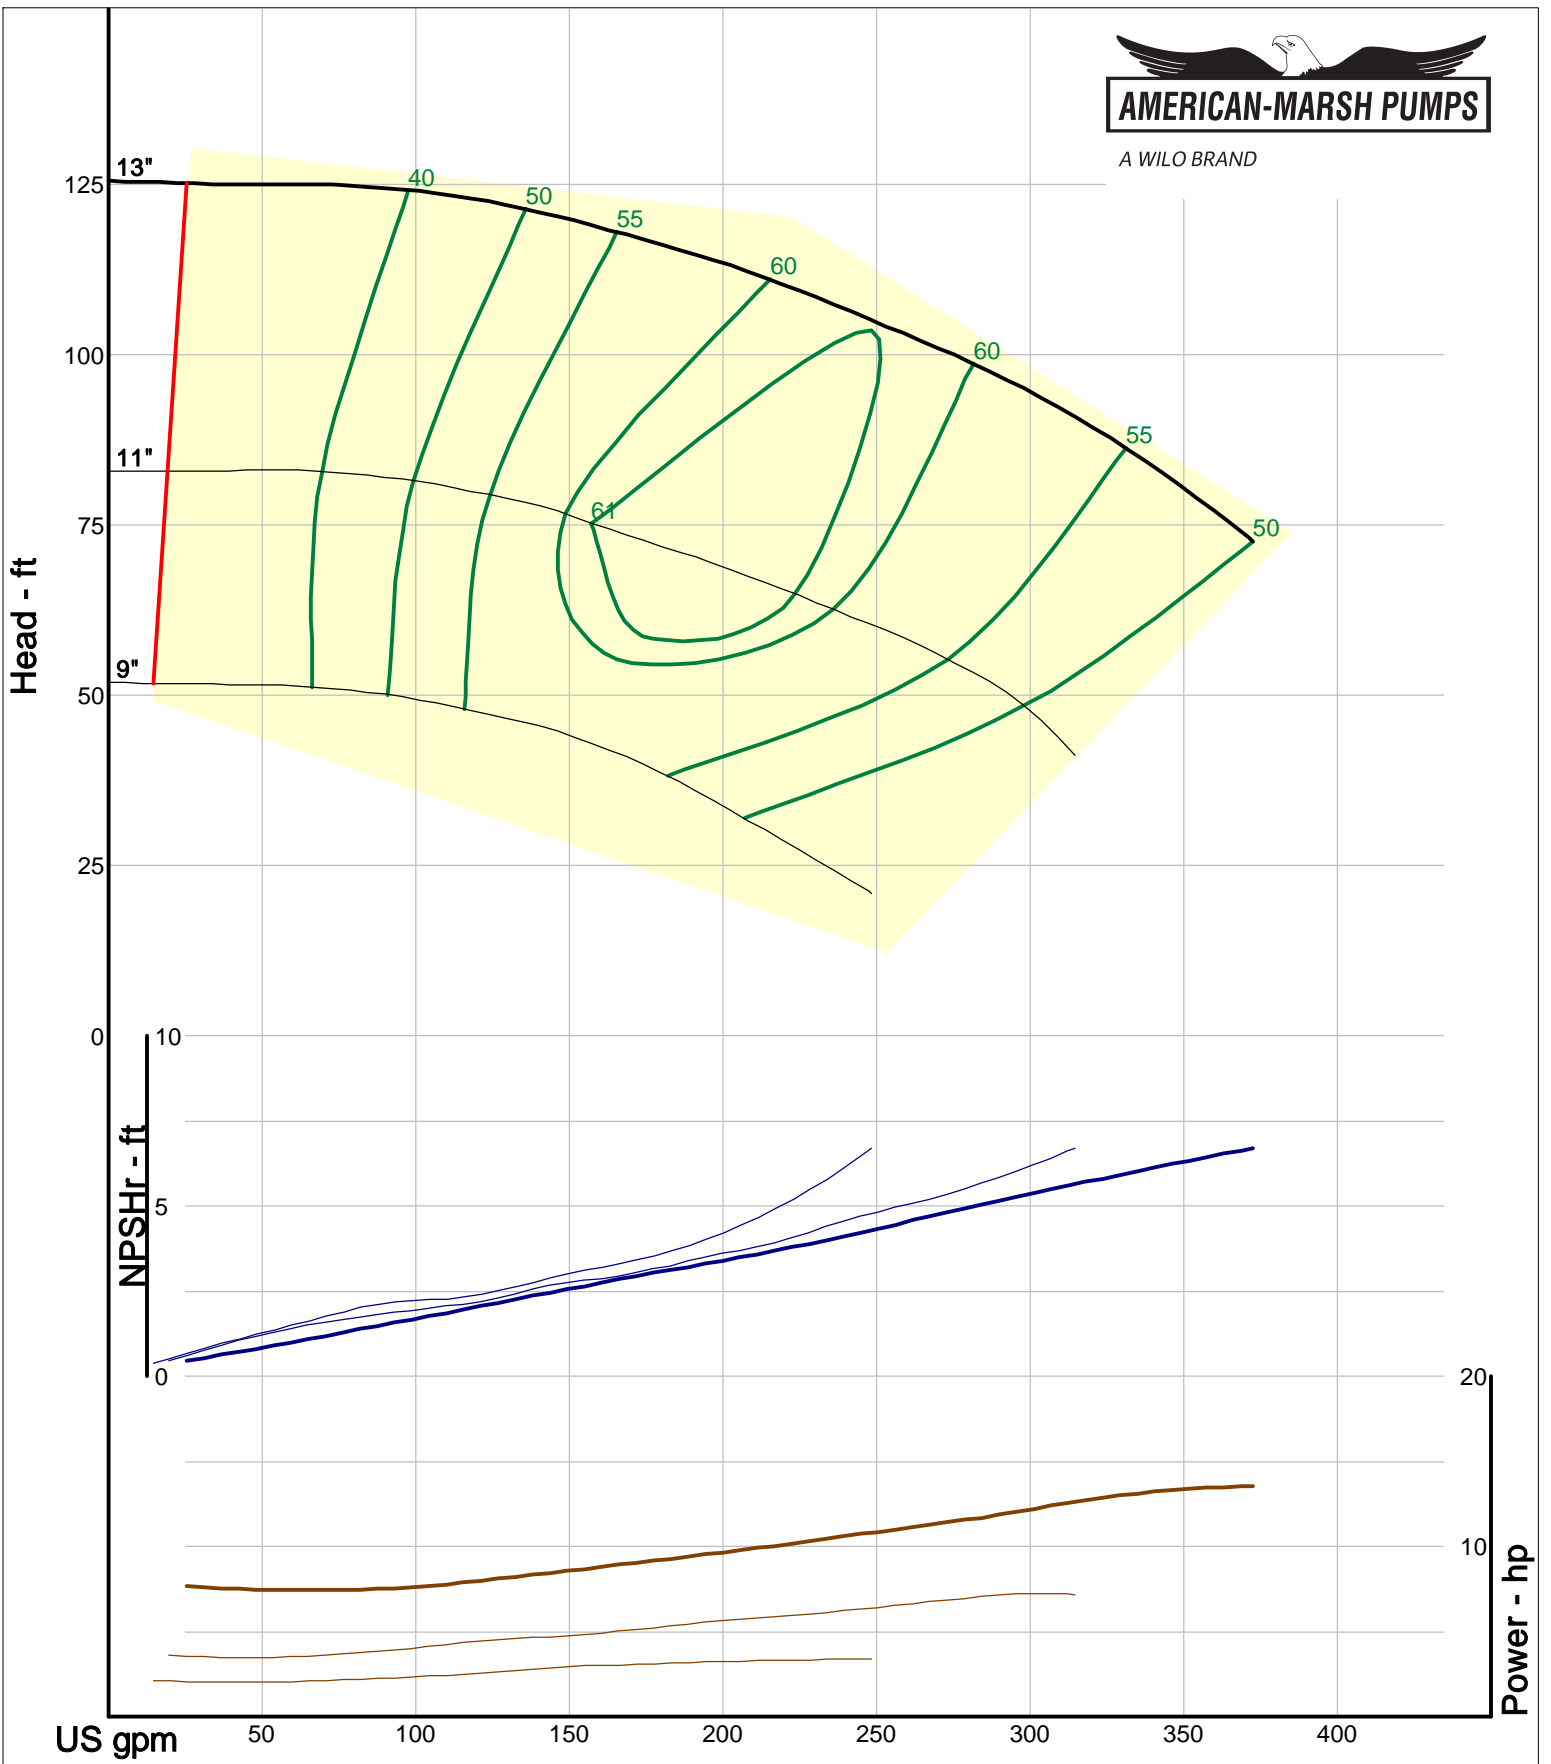

Size: 2L2x3-8/OP  
 Speed: 1450 rpm  
 Dia: 8.188 in  
 Curve: CS-17516

A WILO BRAND

Company: American-Marsh Pumps  
Name:  
12/10/05

American-Marsh Pumps  
Catalog: WTRWKS-2005c.50, vers 2.5c  
320\_OSD\_OP - 1500

Size: 2L2x3-10A/OP  
Speed: 1450 rpm  
Dia: 10 in  
Curve: CS-17528

A WILO BRAND

Company: American-Marsh Pumps  
Name:  
12/10/05

American-Marsh Pumps  
Catalog: WTRWKS-2005c.50, vers 2.5c  
320\_OSD\_OP - 1500