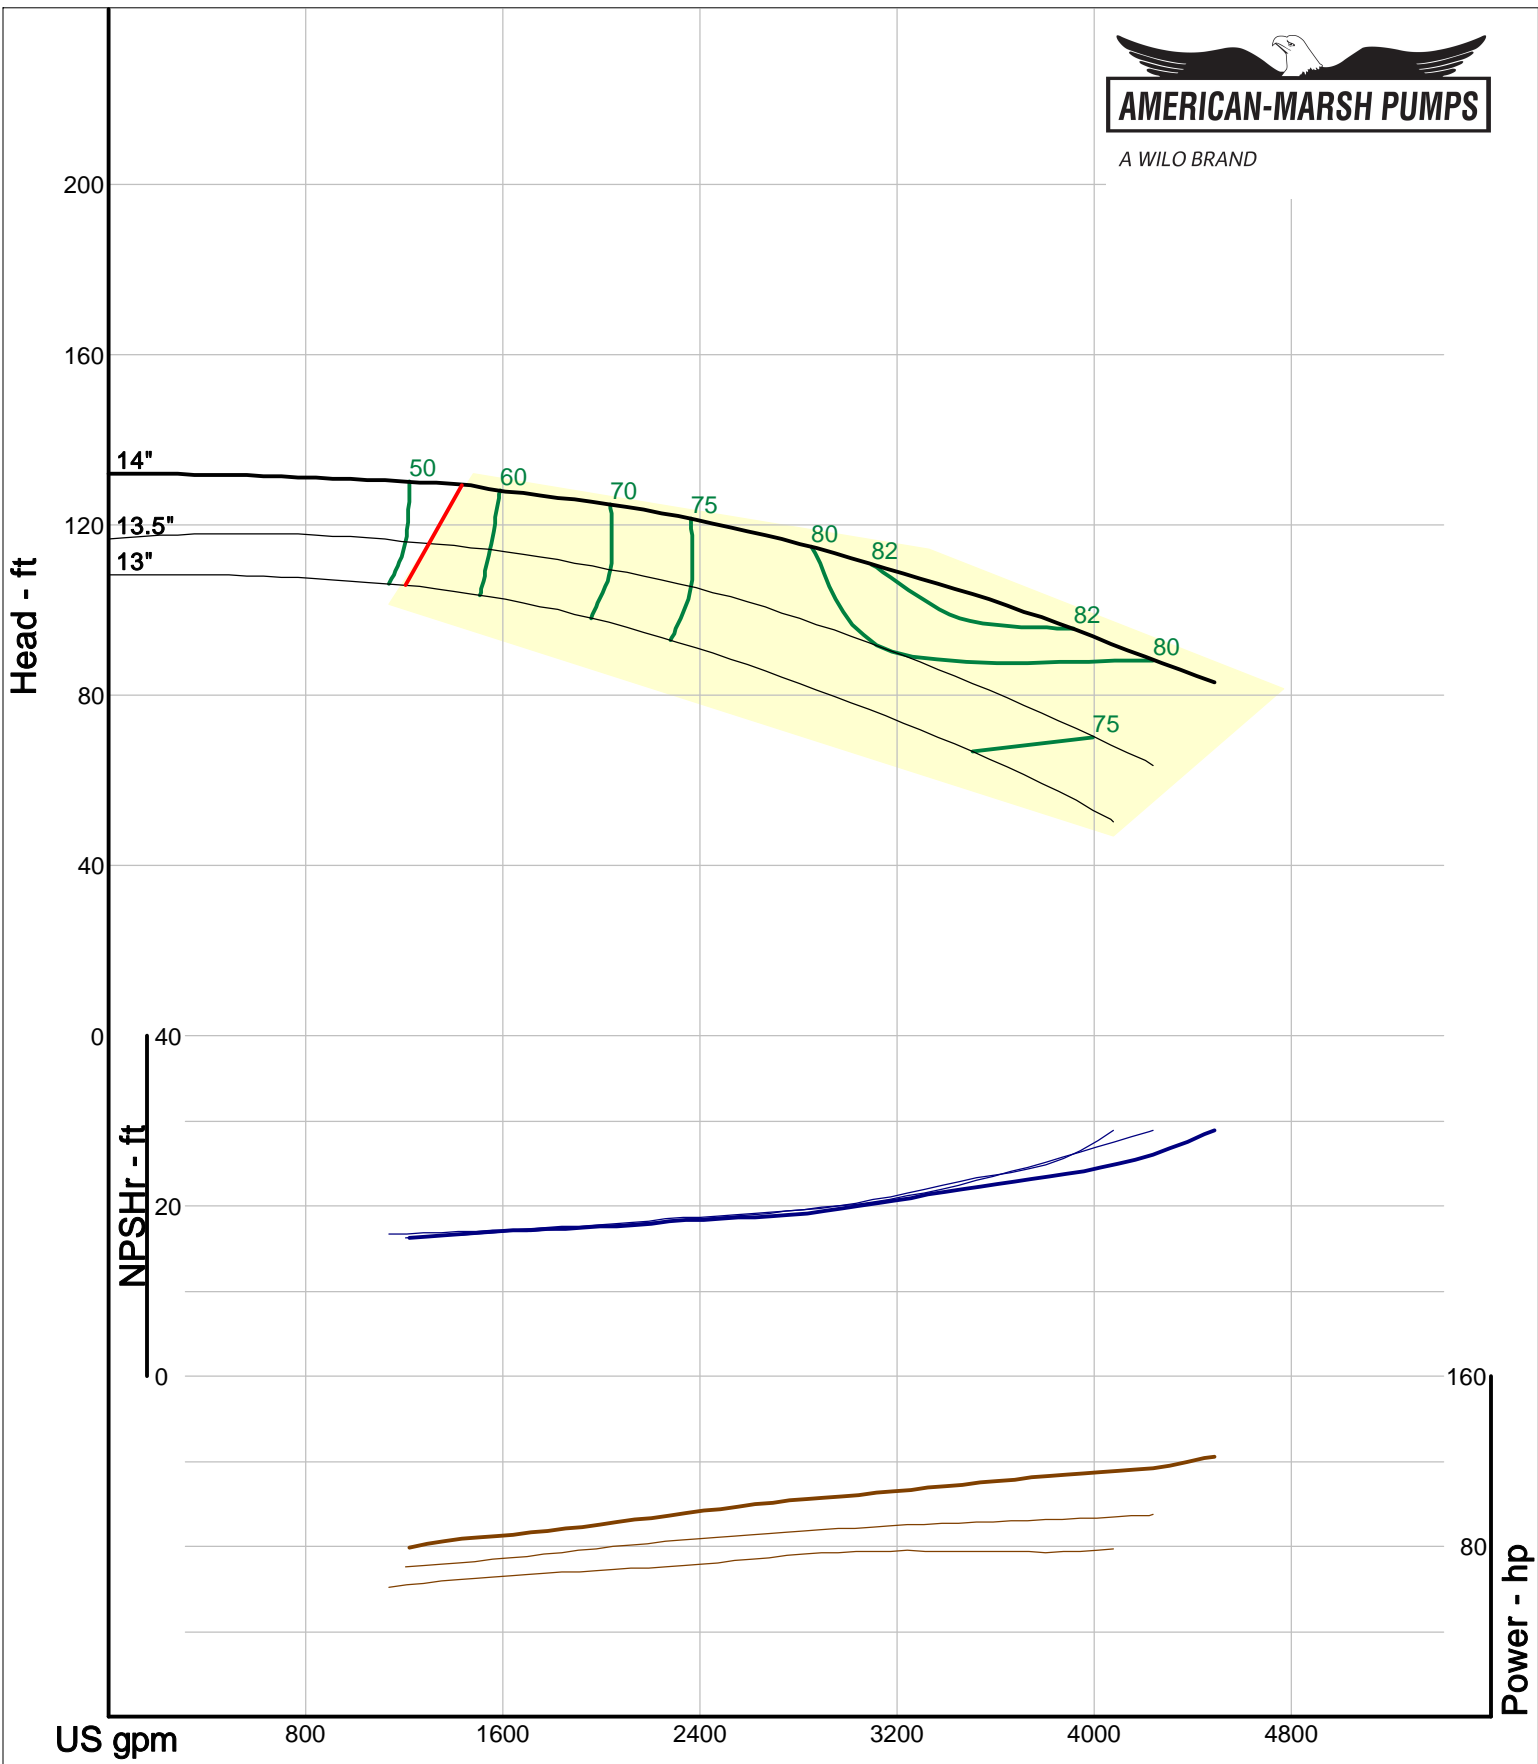

Size: 2L4x6-10H/OP  
 Speed: 1450 rpm  
 Dia: 10 in  
 Curve: CS-17538

A WILO BRAND

Company: American-Marsh Pumps  
 Name:  
 12/10/05

American-Marsh Pumps  
 Catalog: WTRWKS-2005c.50, vers 2.5c  
 320\_OSD\_OP - 1500

Size: 3L4x6-16/OP  
Speed: 1450 rpm  
Dia: 16 in  
Curve: CS-17557

A WILO BRAND

Company: American-Marsh Pumps  
Name:  
12/10/05

American-Marsh Pumps  
Catalog: WTRWKS-2005c.50, vers 2.5c  
320\_OSD\_OP - 1500

Size: 3L6x8-14A/OP  
Speed: 1450 rpm  
Dia: 14 in  
Curve: CS-17551

A WILO BRAND

Company: American-Marsh Pumps  
Name:  
12/10/05

American-Marsh Pumps  
Catalog: WTRWKS-2005c.50, vers 2.5c  
320\_OSD\_OP - 1500

Size: 3L6x8-16A/OP  
Speed: 1450 rpm  
Dia: 16 in  
Curve: CS-17560

A WILO BRAND

Company: American-Marsh Pumps  
Name:  
12/10/05

American-Marsh Pumps  
Catalog: WTRWKS-2005c.50, vers 2.5c  
320\_OSD\_OP - 1500