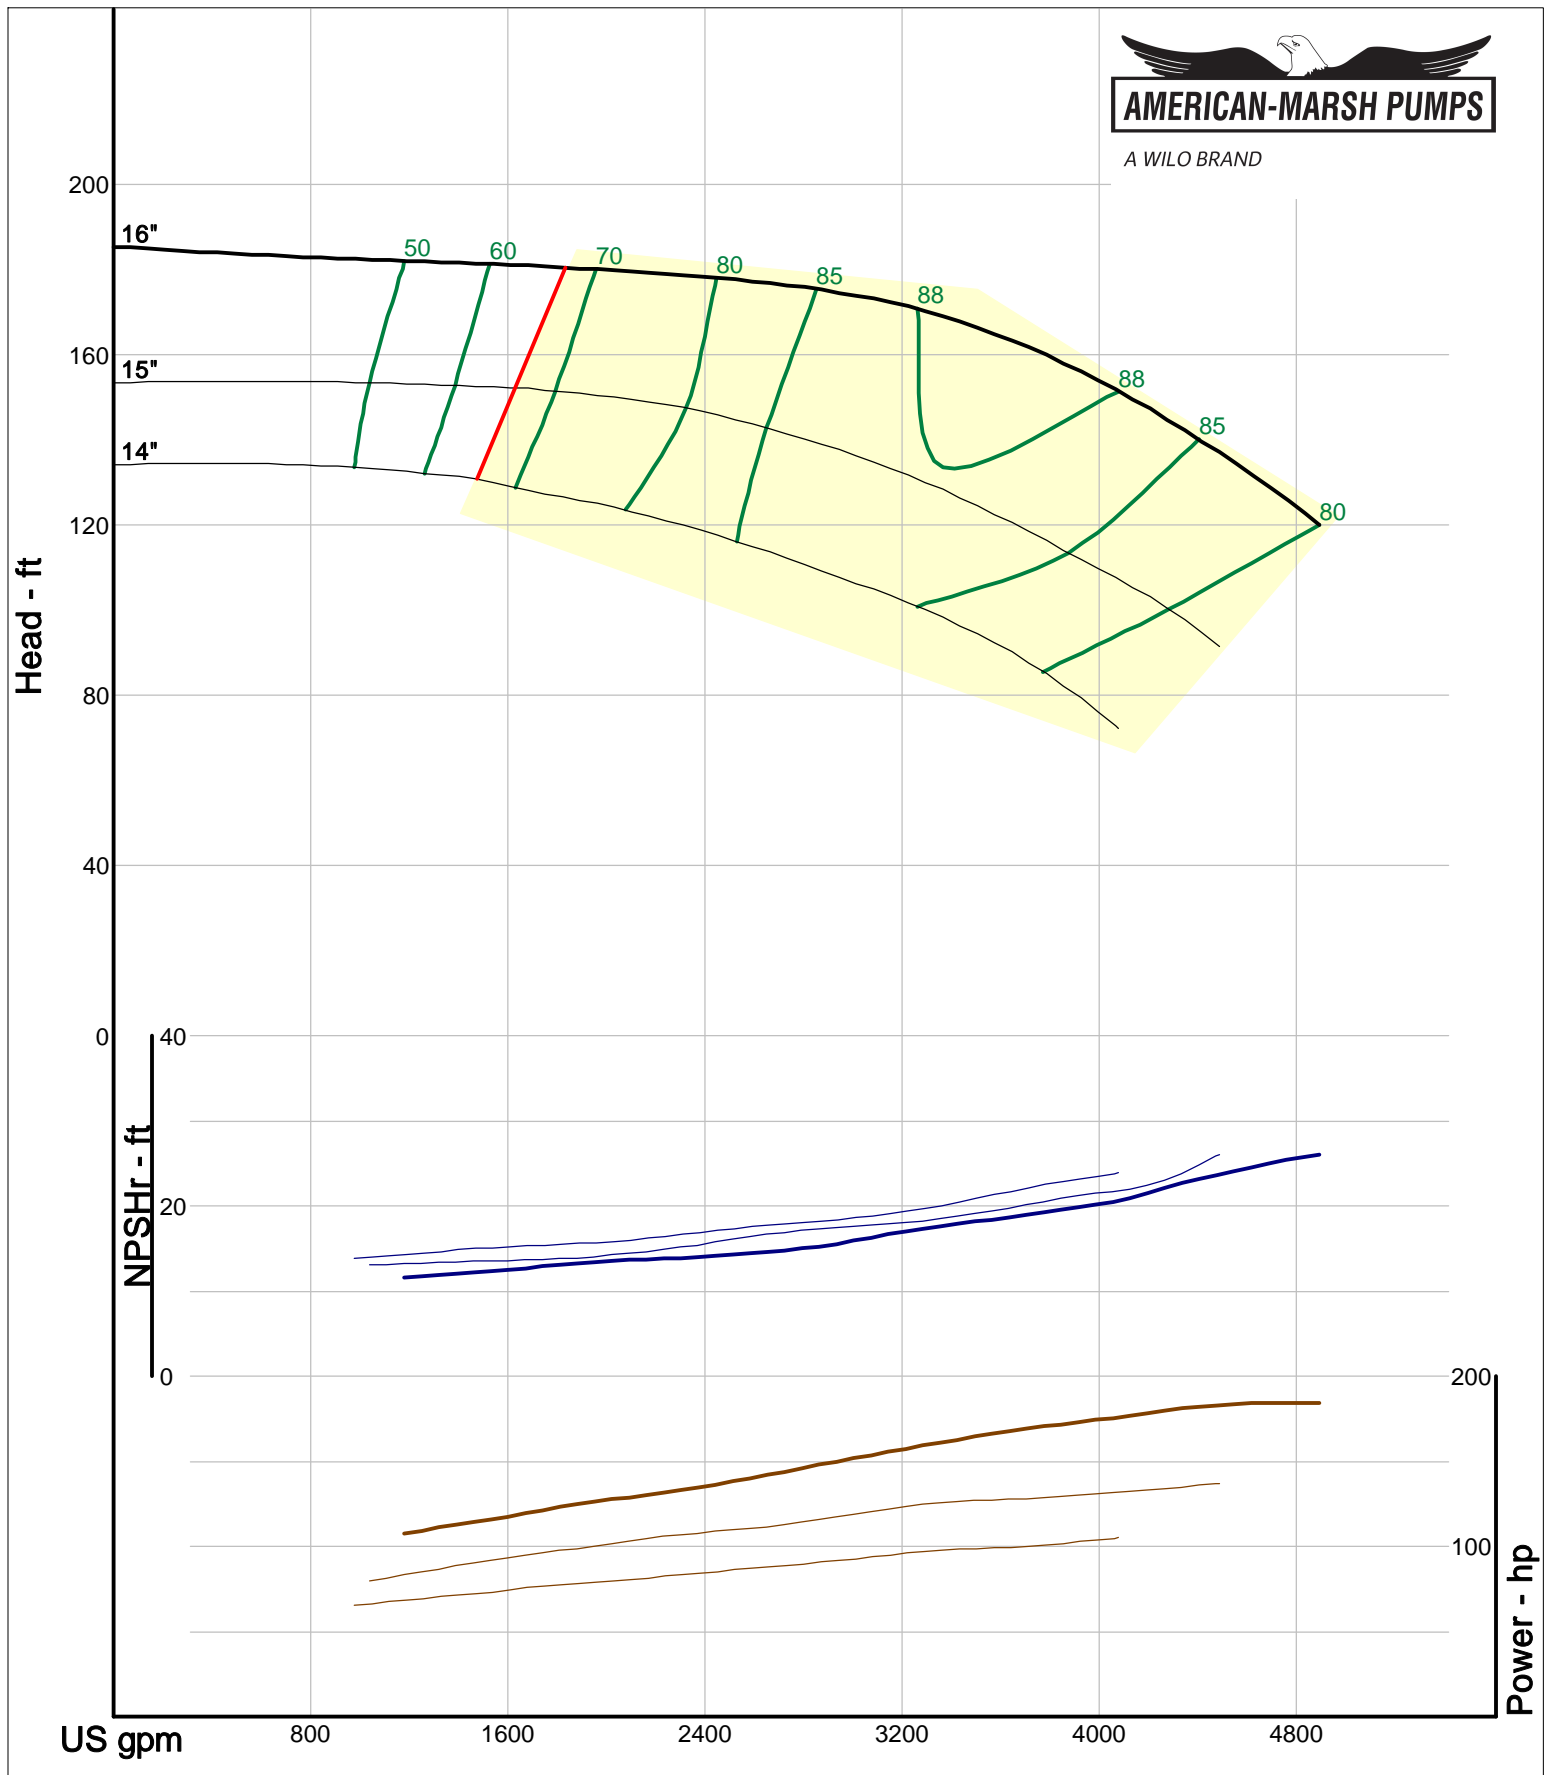

Size: 3L6x8-16A/OP  
Speed: 1450 rpm  
Dia: 16 in  
Curve: CS-17560

A WILO BRAND

Company: American-Marsh Pumps  
Name:  
12/10/05

American-Marsh Pumps  
Catalog: WTRWKS-2005c.50, vers 2.5c  
320\_OSD\_OP - 1500

Size: 3L8x10-14/OP  
Speed: 1450 rpm  
Dia: 14 in  
Curve: CS-17554

A WILO BRAND

Company: American-Marsh Pumps  
Name:  
12/10/05

American-Marsh Pumps  
Catalog: WTRWKS-2005c.50, vers 2.5c  
320\_OSD\_OP - 1500