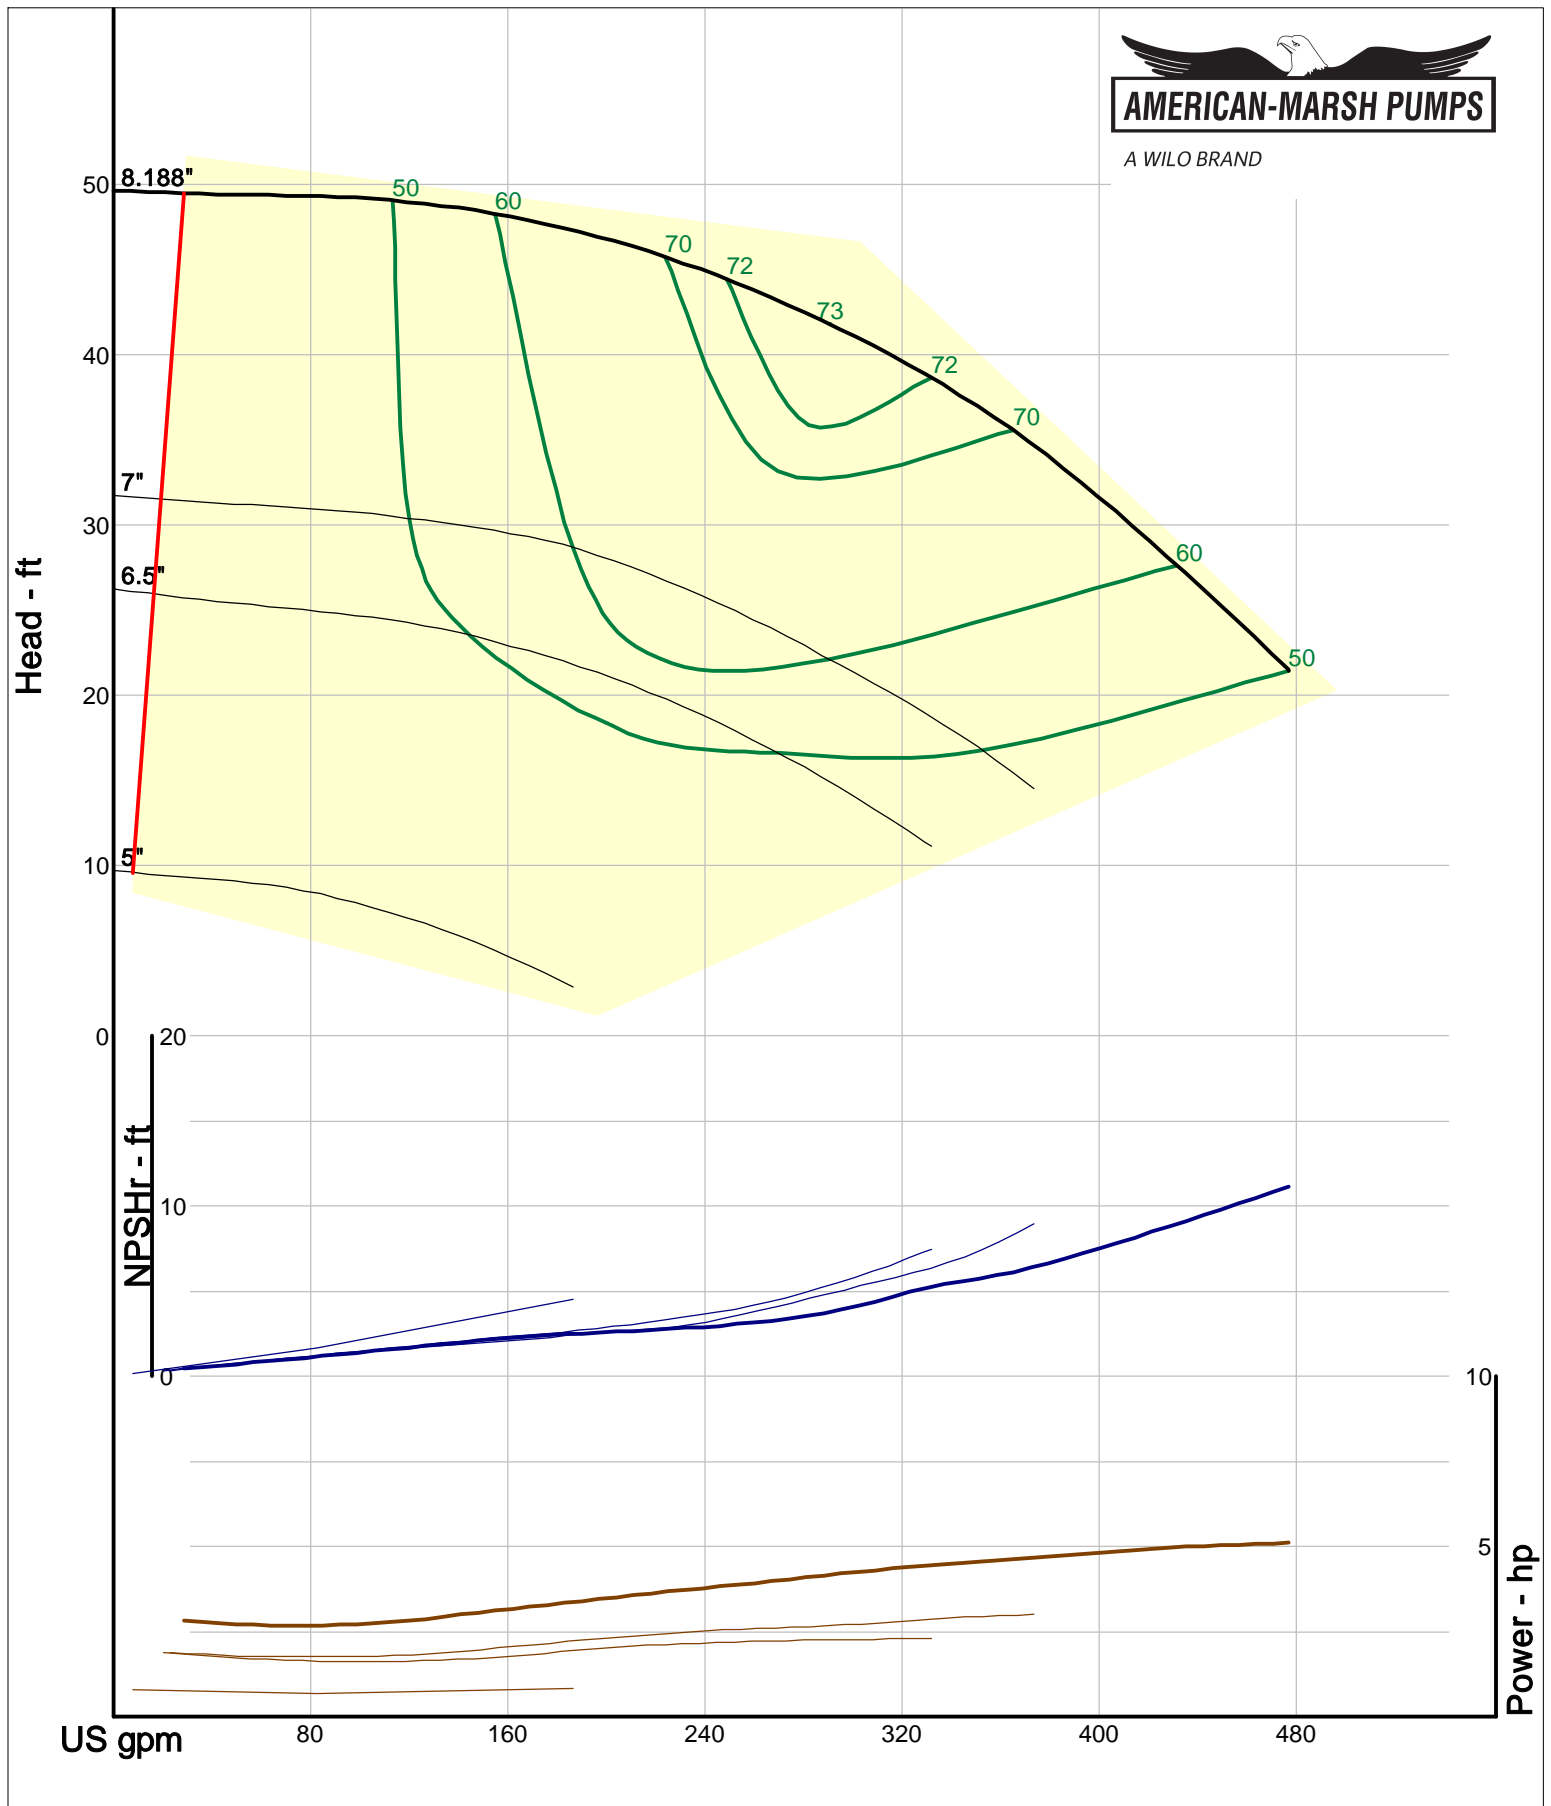

A WILO BRAND

Company: American-Marsh Pumps
Name:
12/10/05

American-Marsh Pumps
Catalog: WTRWKS-2005c.50, vers 2.5c
320_OSD_OP - 1500

Size: 2L3x4-8/OP
Speed: 1450 rpm
Dia: 8.188 in
Curve: CS-17519