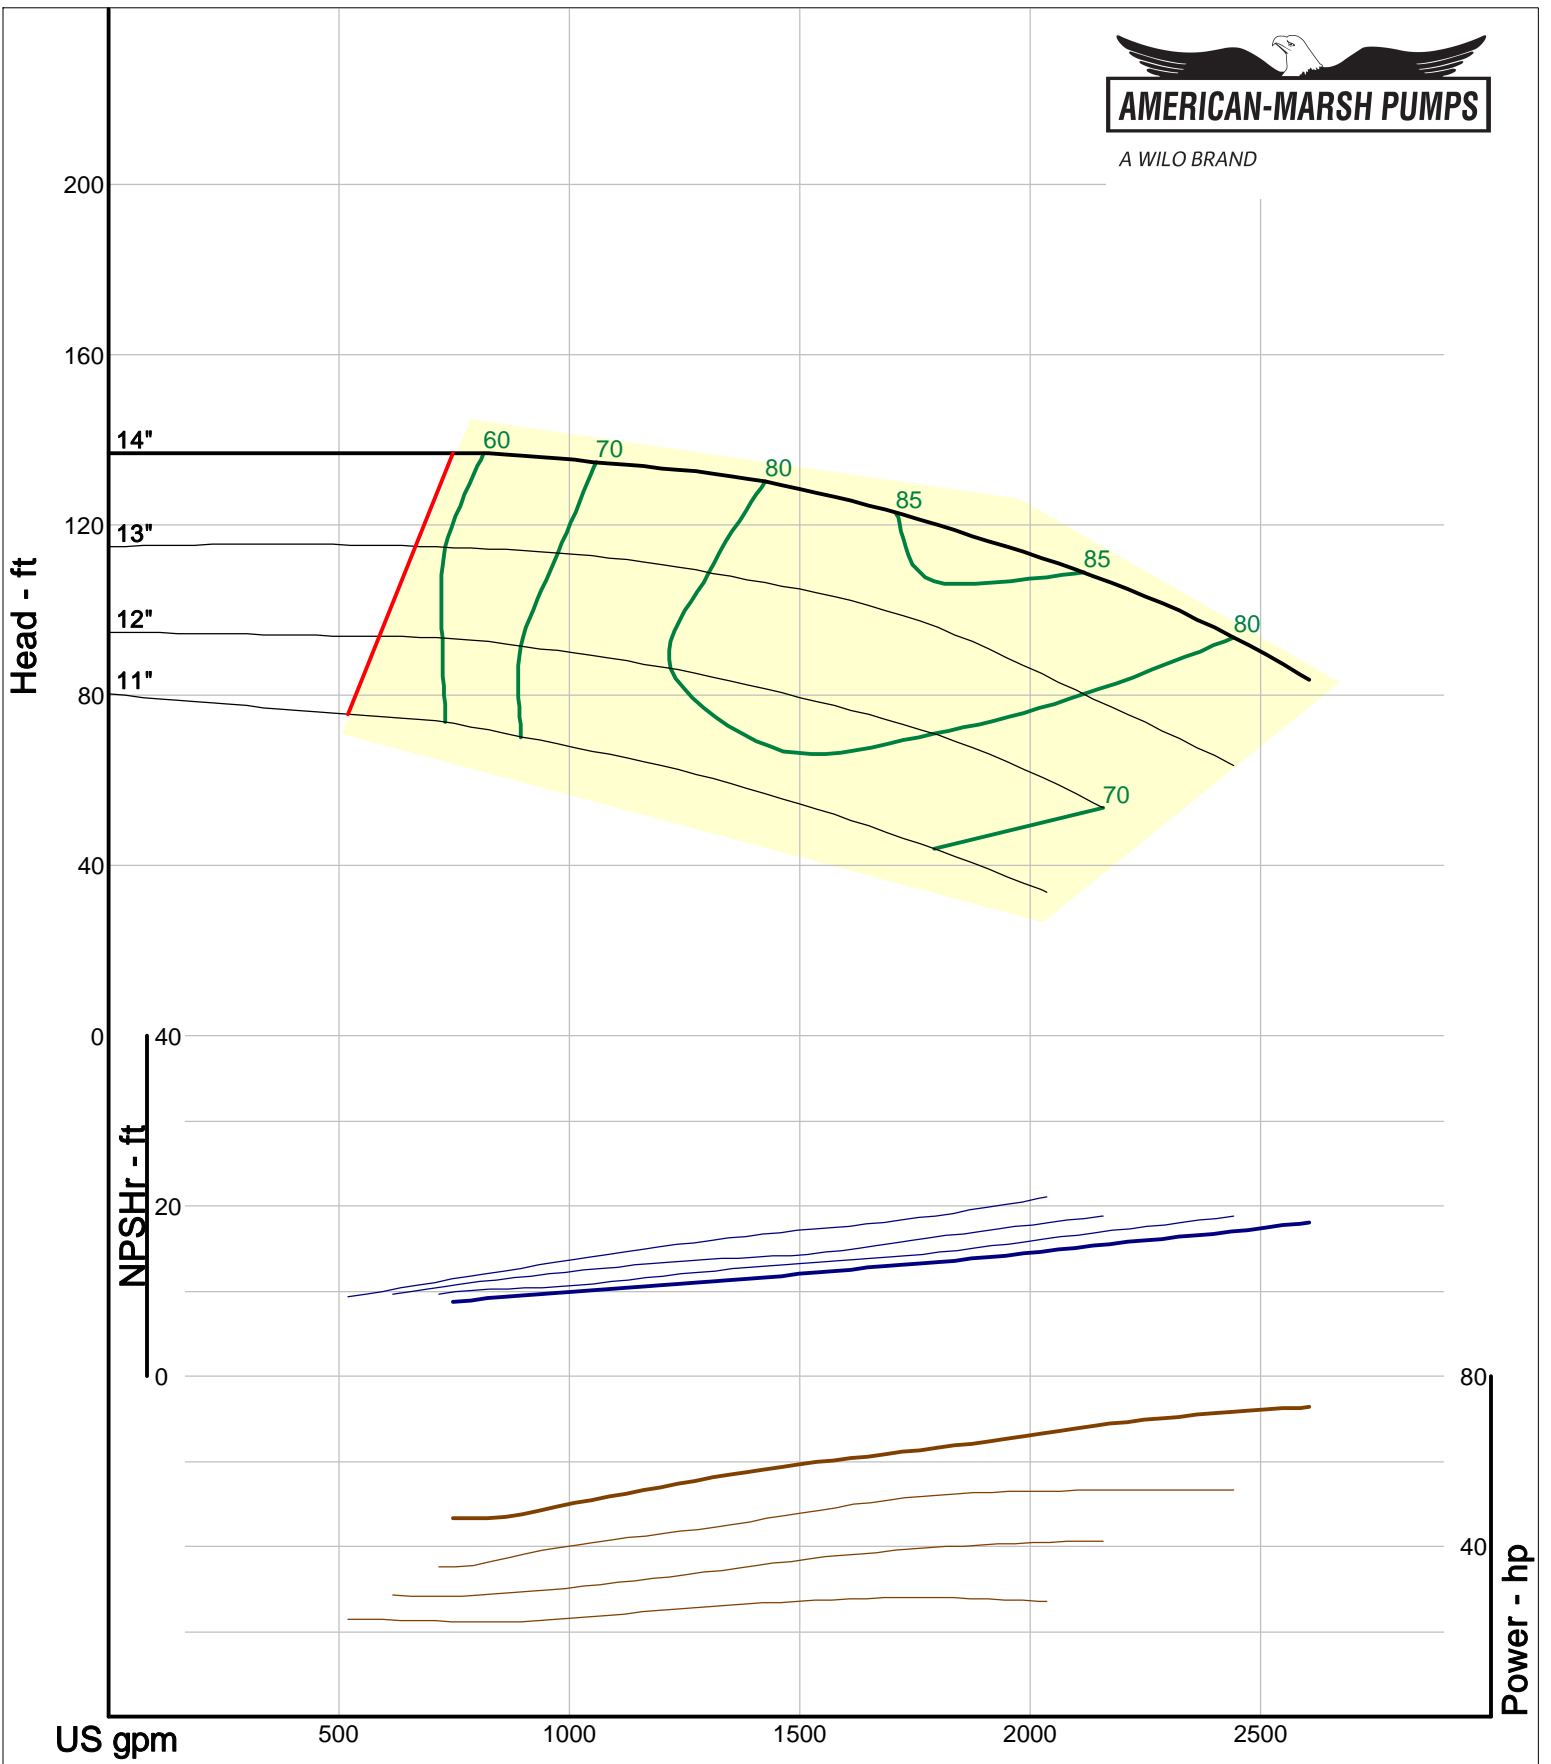

Size: 2L4x6-10H/OP  
 Speed: 1450 rpm  
 Dia: 10 in  
 Curve: CS-17538

A WILO BRAND

Company: American-Marsh Pumps  
 Name:  
 12/10/05

American-Marsh Pumps  
 Catalog: WTRWKS-2005c.50, vers 2.5c  
 320\_OSD\_OP - 1500

Size: 2L4x6-13A/OP  
 Speed: 1450 rpm  
 Dia: 13 in  
 Curve: CS-17549

A WILO BRAND

Company: American-Marsh Pumps  
Name:  
12/10/05

American-Marsh Pumps  
Catalog: WTRWKS-2005c.50, vers 2.5c  
320\_OSD\_OP - 1500

Size: 3L4x6-16/OP  
Speed: 1450 rpm  
Dia: 16 in  
Curve: CS-17557

A WILO BRAND

Company: American-Marsh Pumps  
Name:  
12/10/05

American-Marsh Pumps  
Catalog: WTRWKS-2005c.50, vers 2.5c  
320\_OSD\_OP - 1500