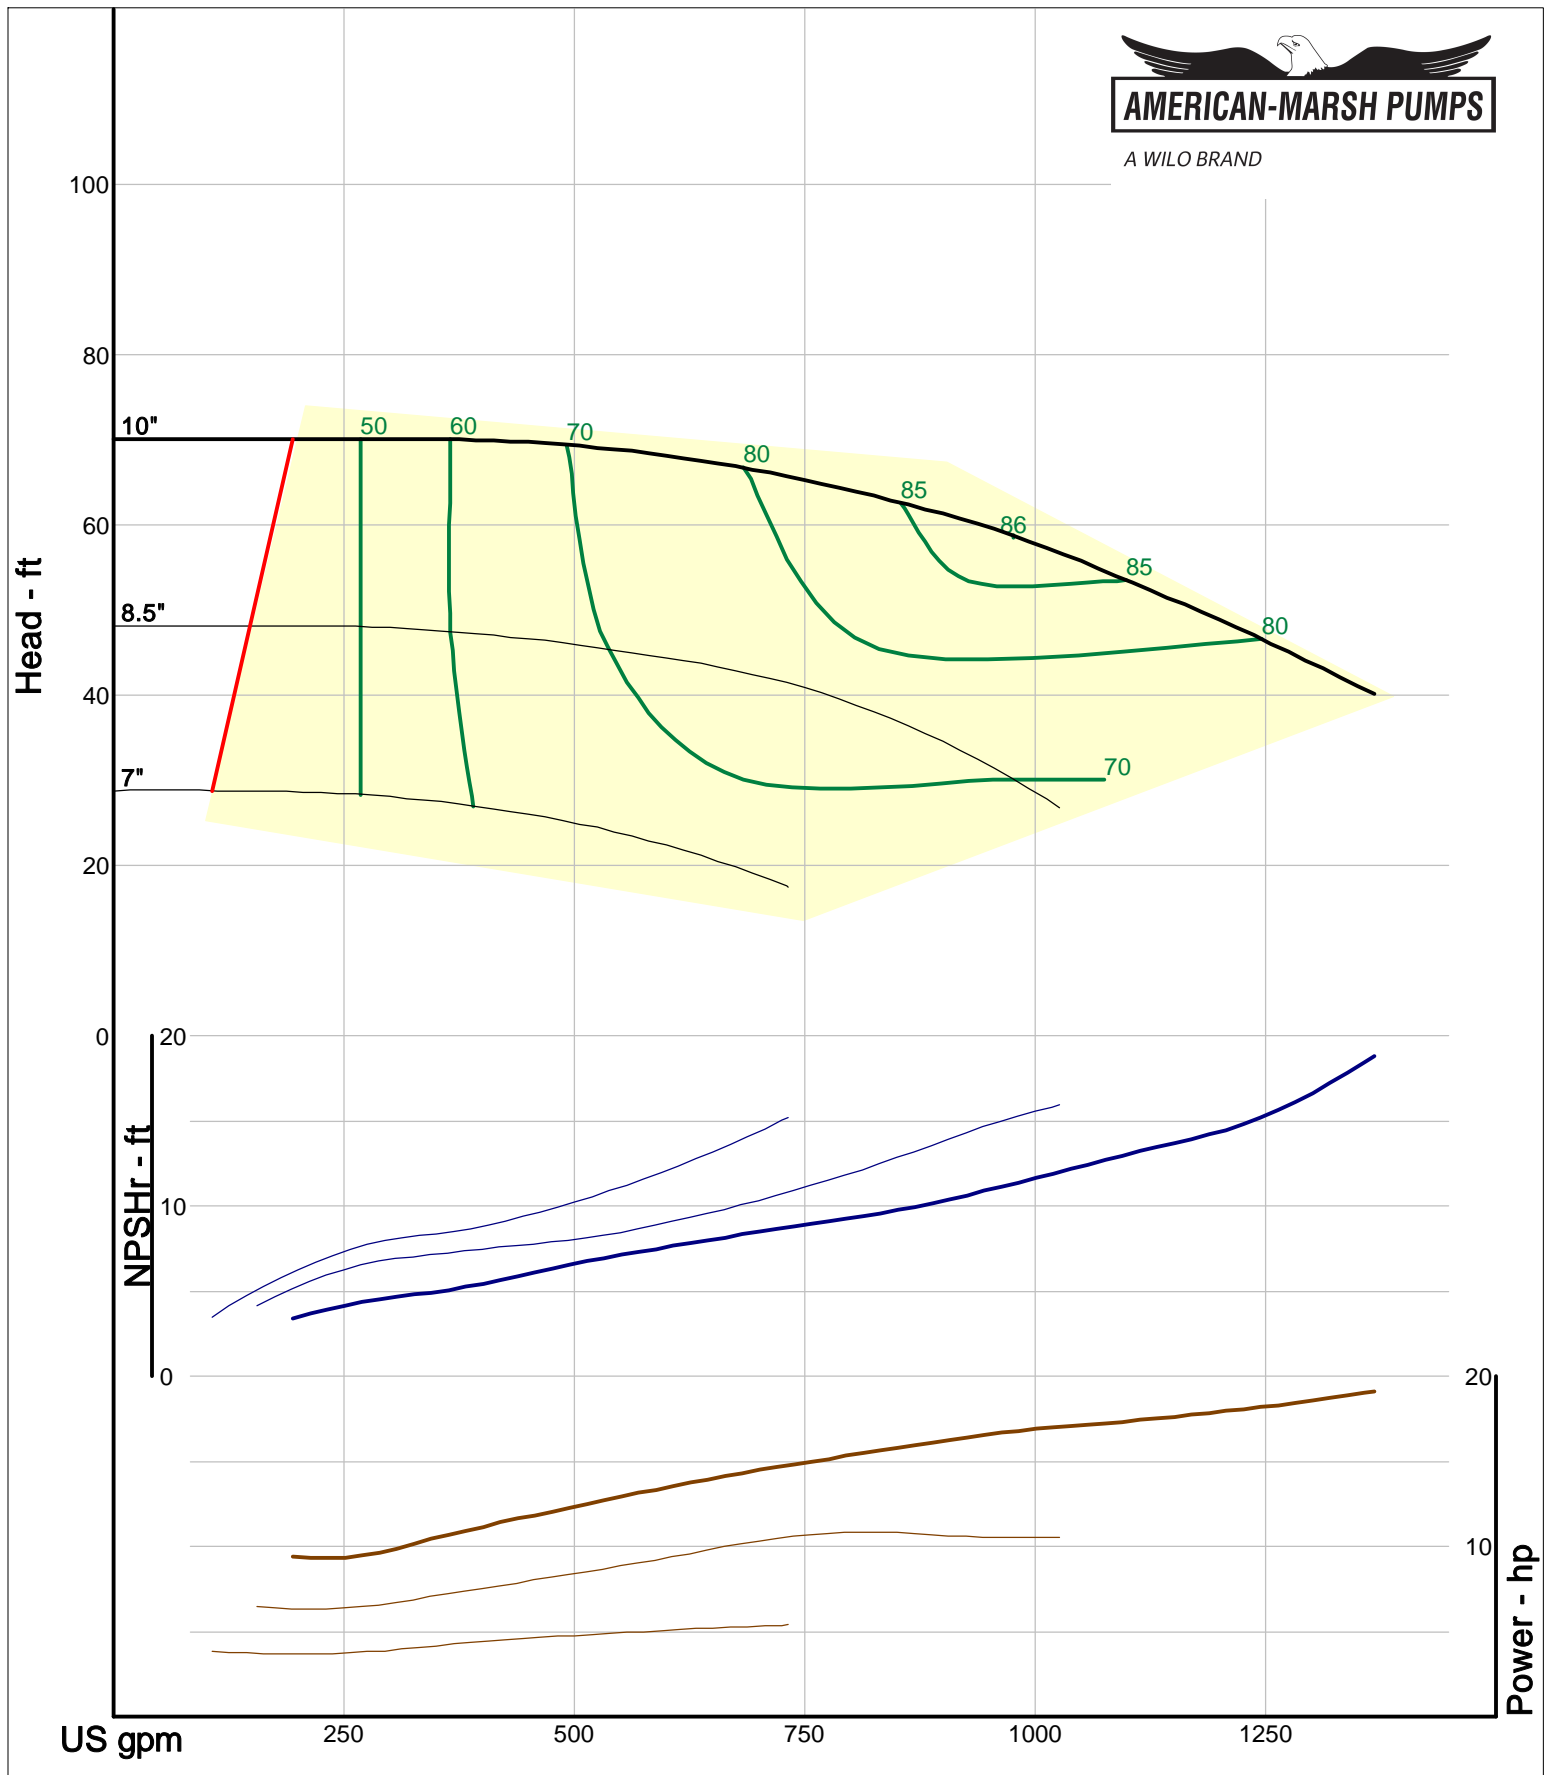

Size: 2L3x4-13/OP  
Speed: 1450 rpm  
Dia: 13 in  
Curve: CS-17547

A WILO BRAND

Company: American-Marsh Pumps  
Name:  
12/10/05

American-Marsh Pumps  
Catalog: WTRWKS-2005c.50, vers 2.5c  
320\_OSD\_OP - 1500

Size: 2L4x6-10/OP  
Speed: 1450 rpm  
Dia: 10 in  
Curve: CS-17536

A WILO BRAND

Company: American-Marsh Pumps  
 Name:  
 12/10/05

American-Marsh Pumps  
 Catalog: WTRWKS-2005c.50, vers 2.5c  
 320\_OSD\_OP - 1500