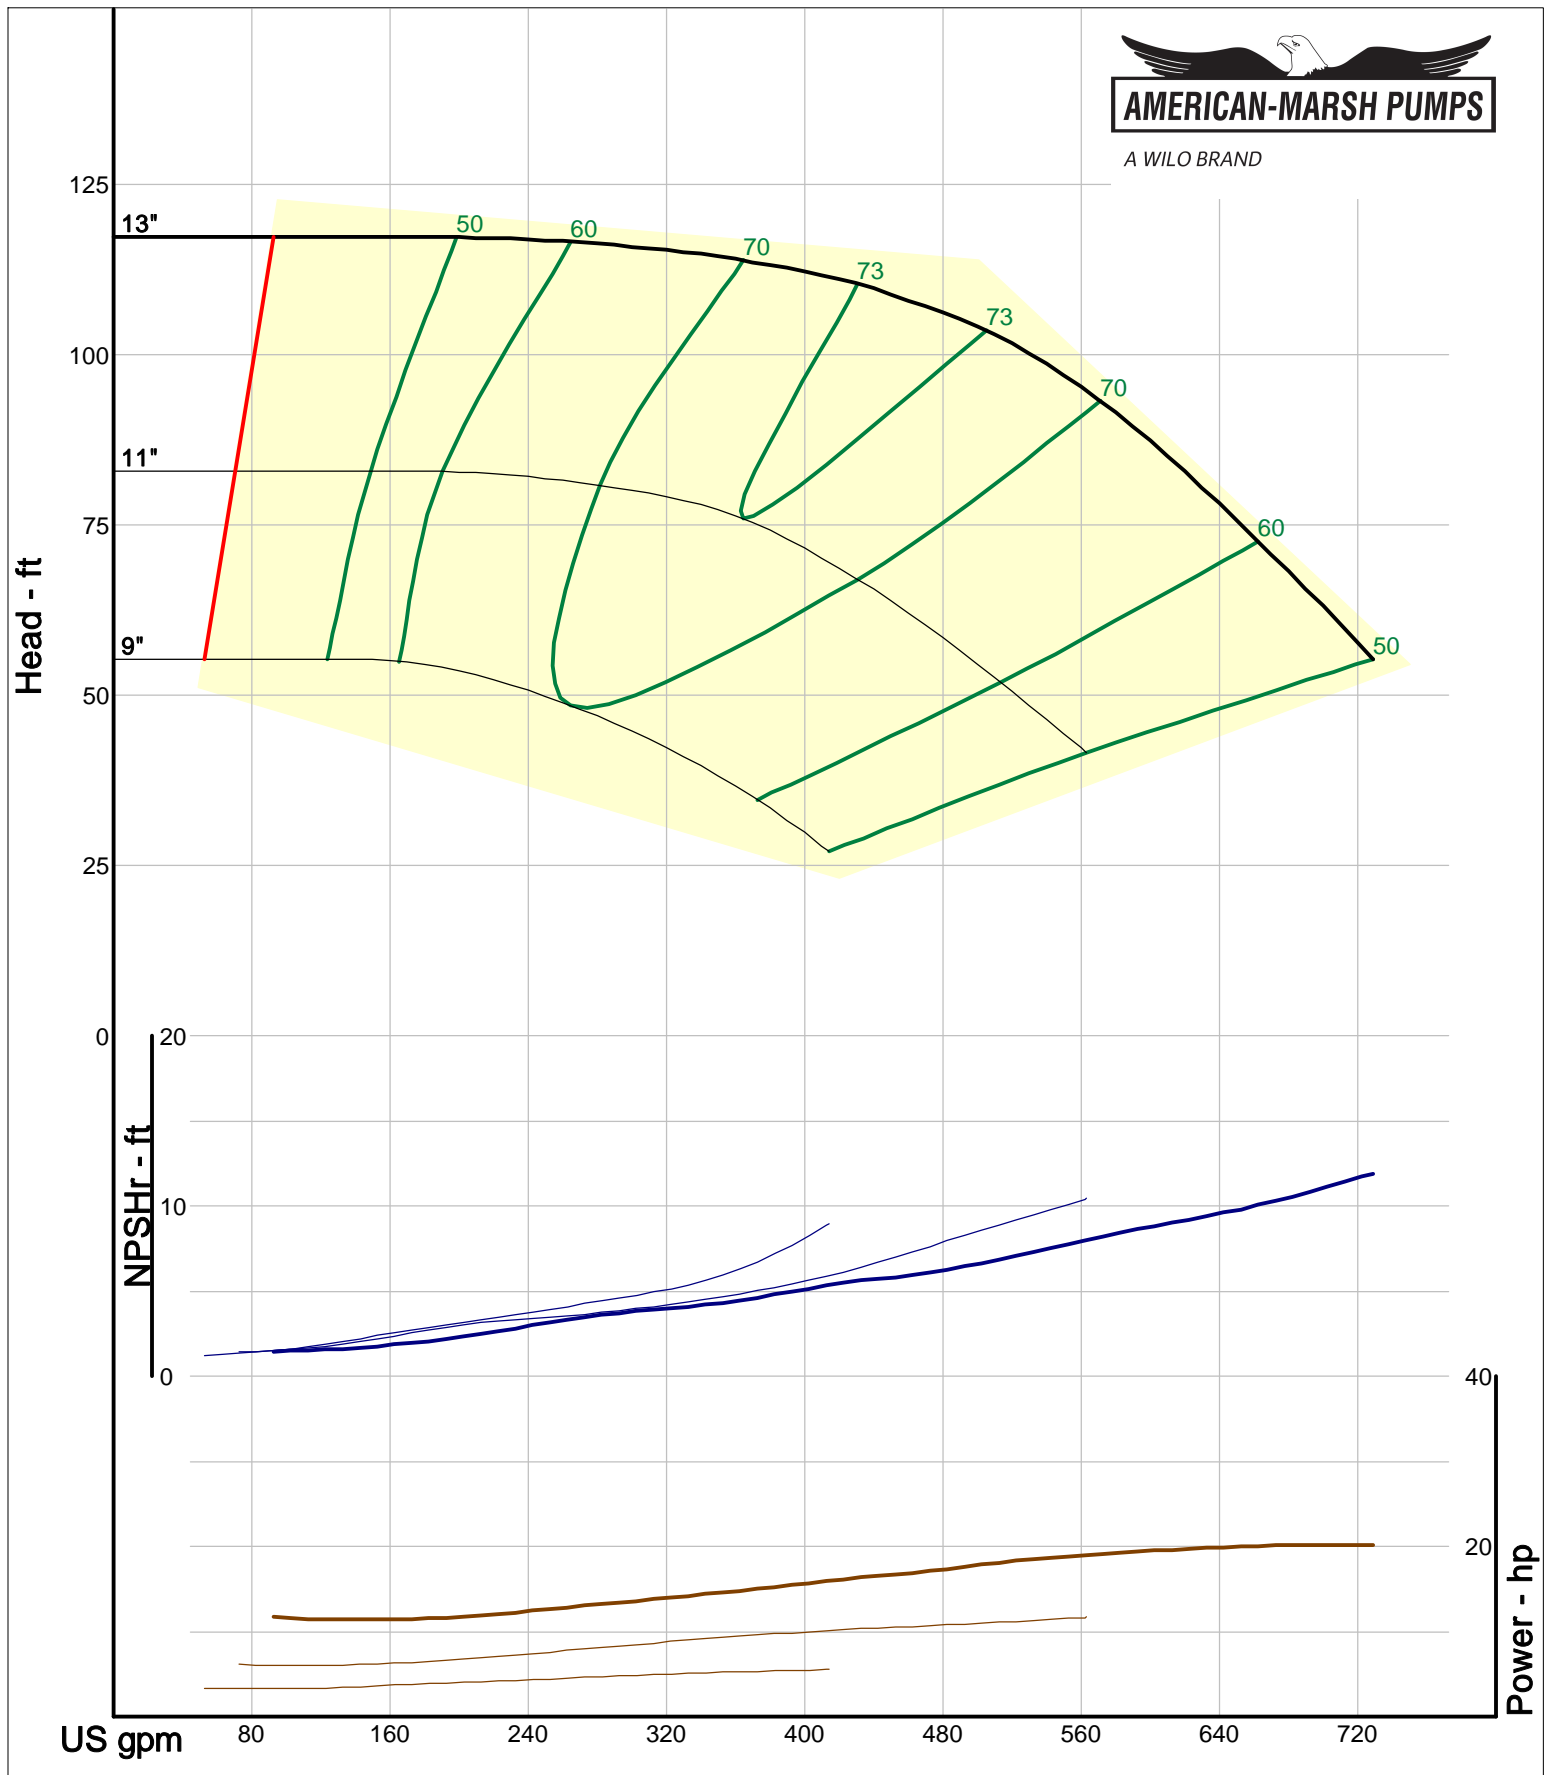

Size: 2L3x4-10/OP  
Speed: 1450 rpm  
Dia: 10 in  
Curve: CS-17531

A WILO BRAND

Company: American-Marsh Pumps  
 Name:  
 12/10/05

American-Marsh Pumps  
 Catalog: WTRWKS-2005c.50, vers 2.5c  
 320\_OSD\_OP - 1500

Size: 2L3x4-10H/OP  
 Speed: 1450 rpm  
 Dia: 10 in  
 Curve: CS-17533

A WILO BRAND

Company: American-Marsh Pumps  
Name:  
12/10/05

American-Marsh Pumps  
Catalog: WTRWKS-2005c.50, vers 2.5c  
320\_OSD\_OP - 1500