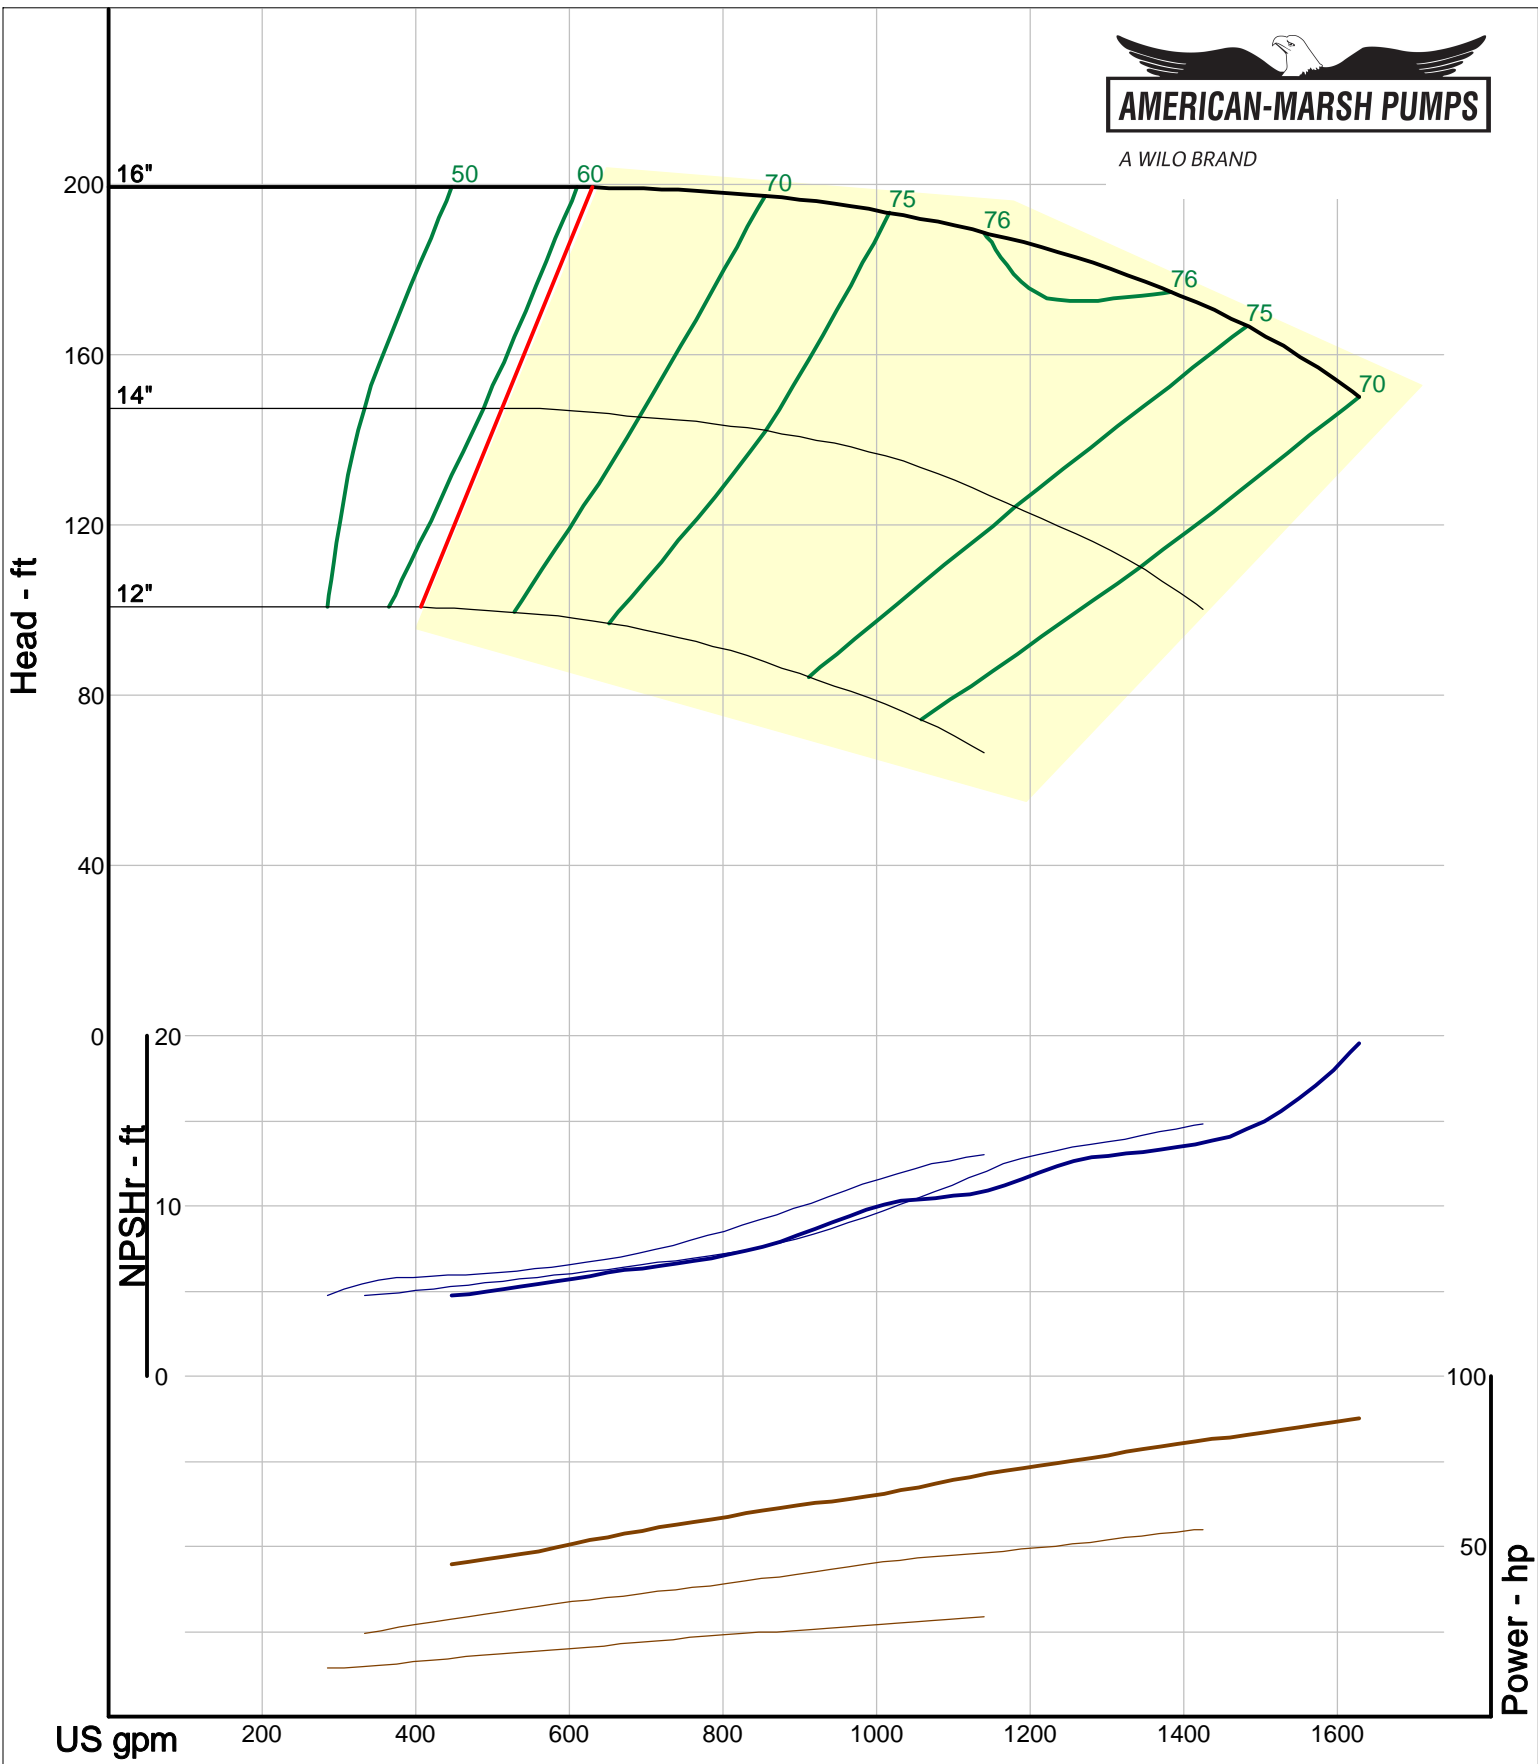

Size: 2L4x6-10/OP  
Speed: 1450 rpm  
Dia: 10 in  
Curve: CS-17536

A WILO BRAND

Company: American-Marsh Pumps  
 Name:  
 12/10/05

American-Marsh Pumps  
 Catalog: WTRWKS-2005c.50, vers 2.5c  
 320\_OSD\_OP - 1500

Size: 2L4x6-10H/OP  
 Speed: 1450 rpm  
 Dia: 10 in  
 Curve: CS-17538

A WILO BRAND

Company: American-Marsh Pumps  
 Name:  
 12/10/05

American-Marsh Pumps  
 Catalog: WTRWKS-2005c.50, vers 2.5c  
 320\_OSD\_OP - 1500

Size: 2L4x6-13A/OP  
 Speed: 1450 rpm  
 Dia: 13 in  
 Curve: CS-17549

A WILO BRAND

Company: American-Marsh Pumps  
Name:  
12/10/05

American-Marsh Pumps  
Catalog: WTRWKS-2005c.50, vers 2.5c  
320\_OSD\_OP - 1500