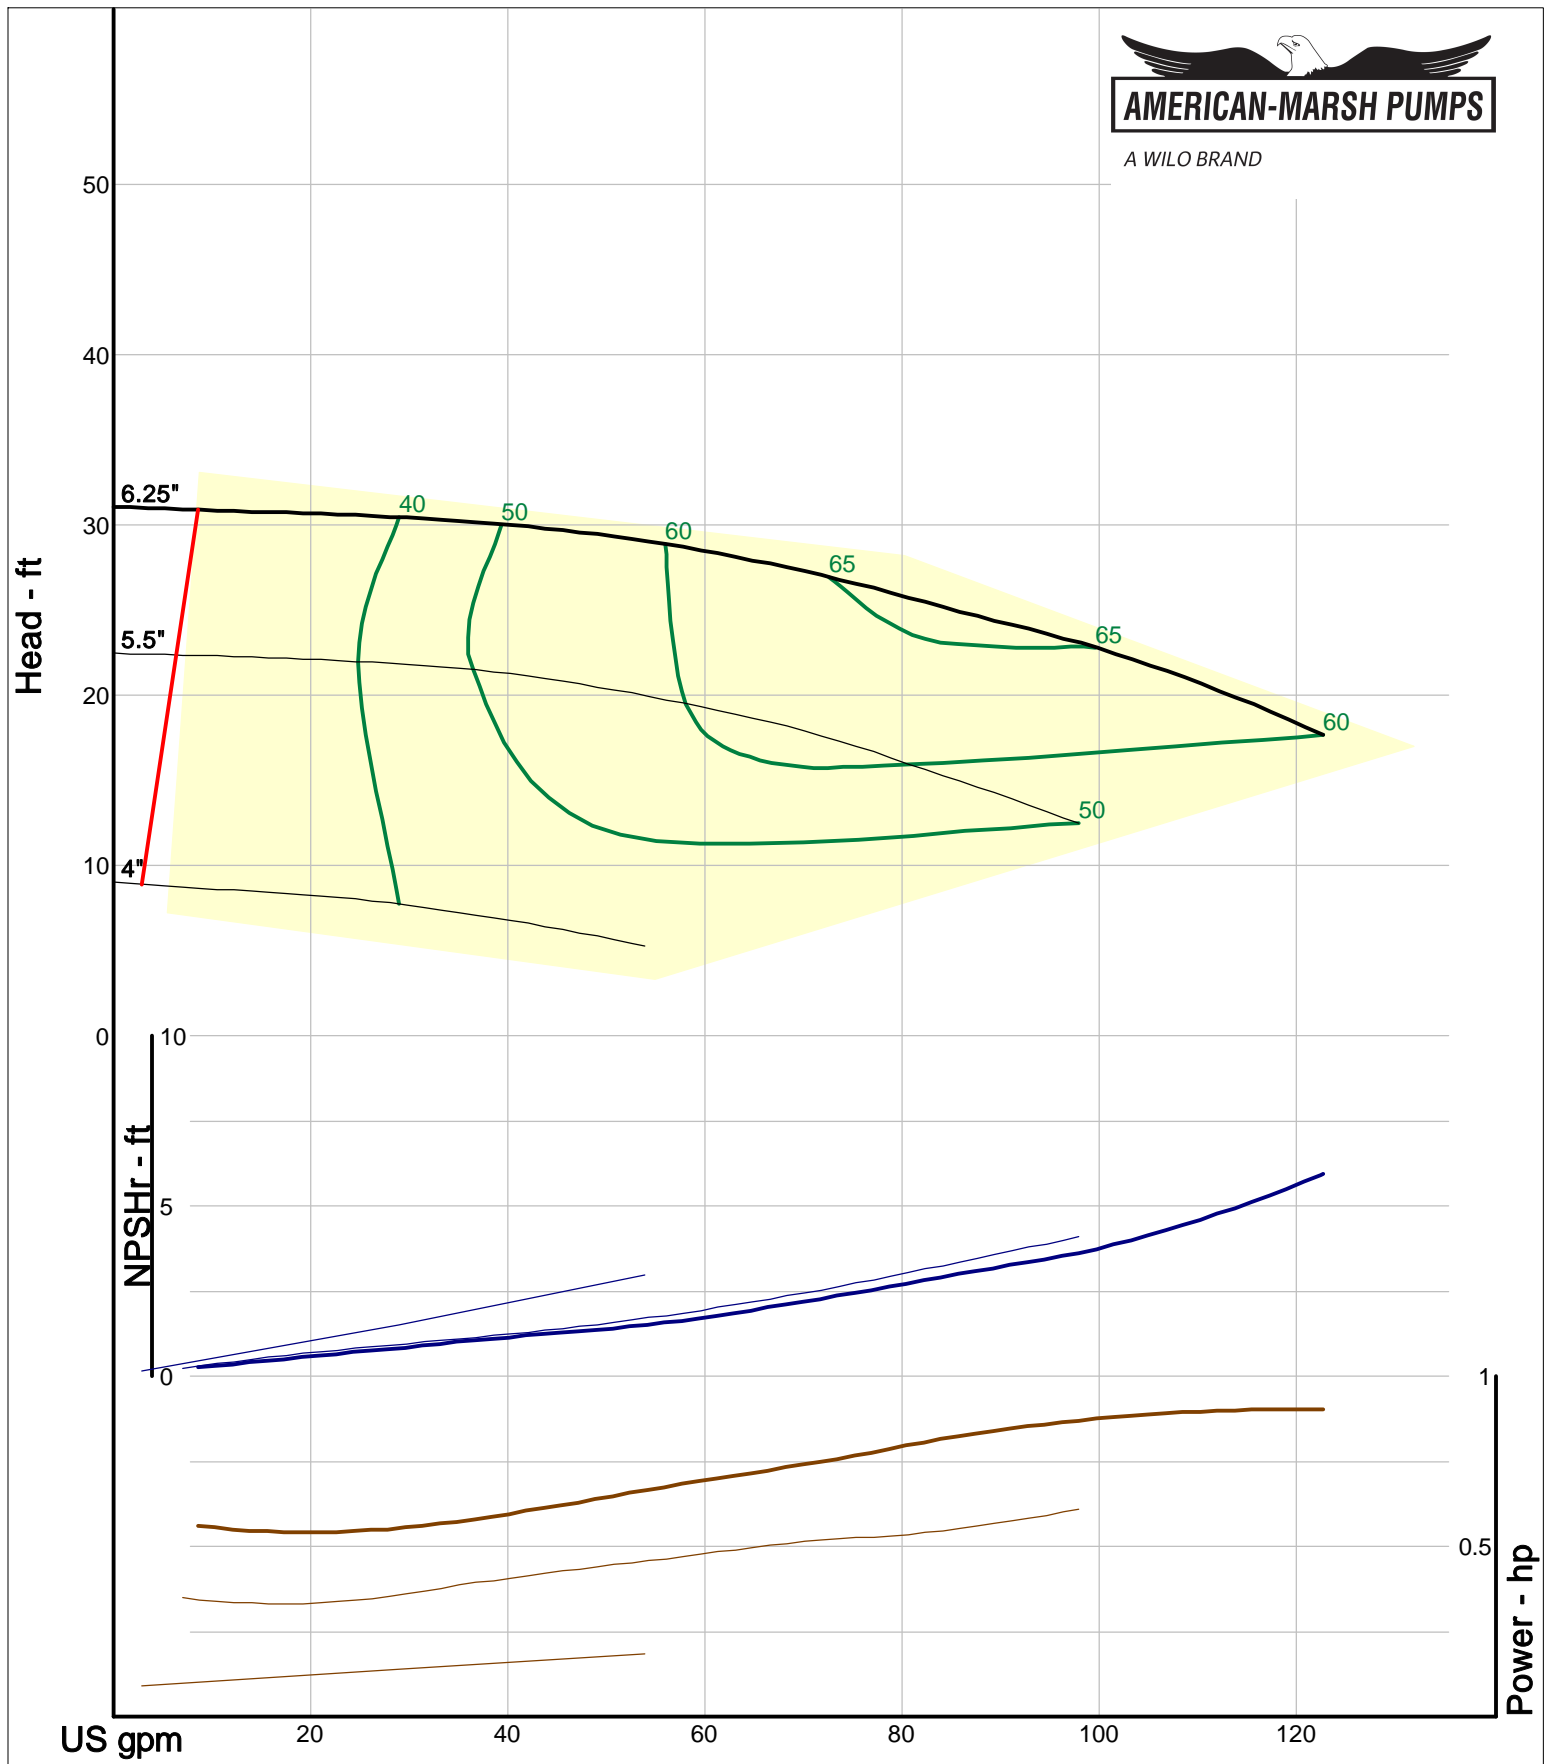

Size: 1L1x1.5-6/OP  
 Speed: 1450 rpm  
 Dia: 6.25 in  
 Curve: CS-17501

A WILO BRAND

Company: American-Marsh Pumps  
 Name:  
 12/10/05

American-Marsh Pumps  
 Catalog: WTRWKS-2005c.50, vers 2.5c  
 320\_OSD\_OP - 1500

Size: 1L1x1.5-8/OP  
 Speed: 1450 rpm  
 Dia: 8.188 in  
 Curve: CS-17510

A WILO BRAND

Company: American-Marsh Pumps  
Name:  
12/10/05

American-Marsh Pumps  
Catalog: WTRWKS-2005c.50, vers 2.5c  
320\_OSD\_OP - 1500