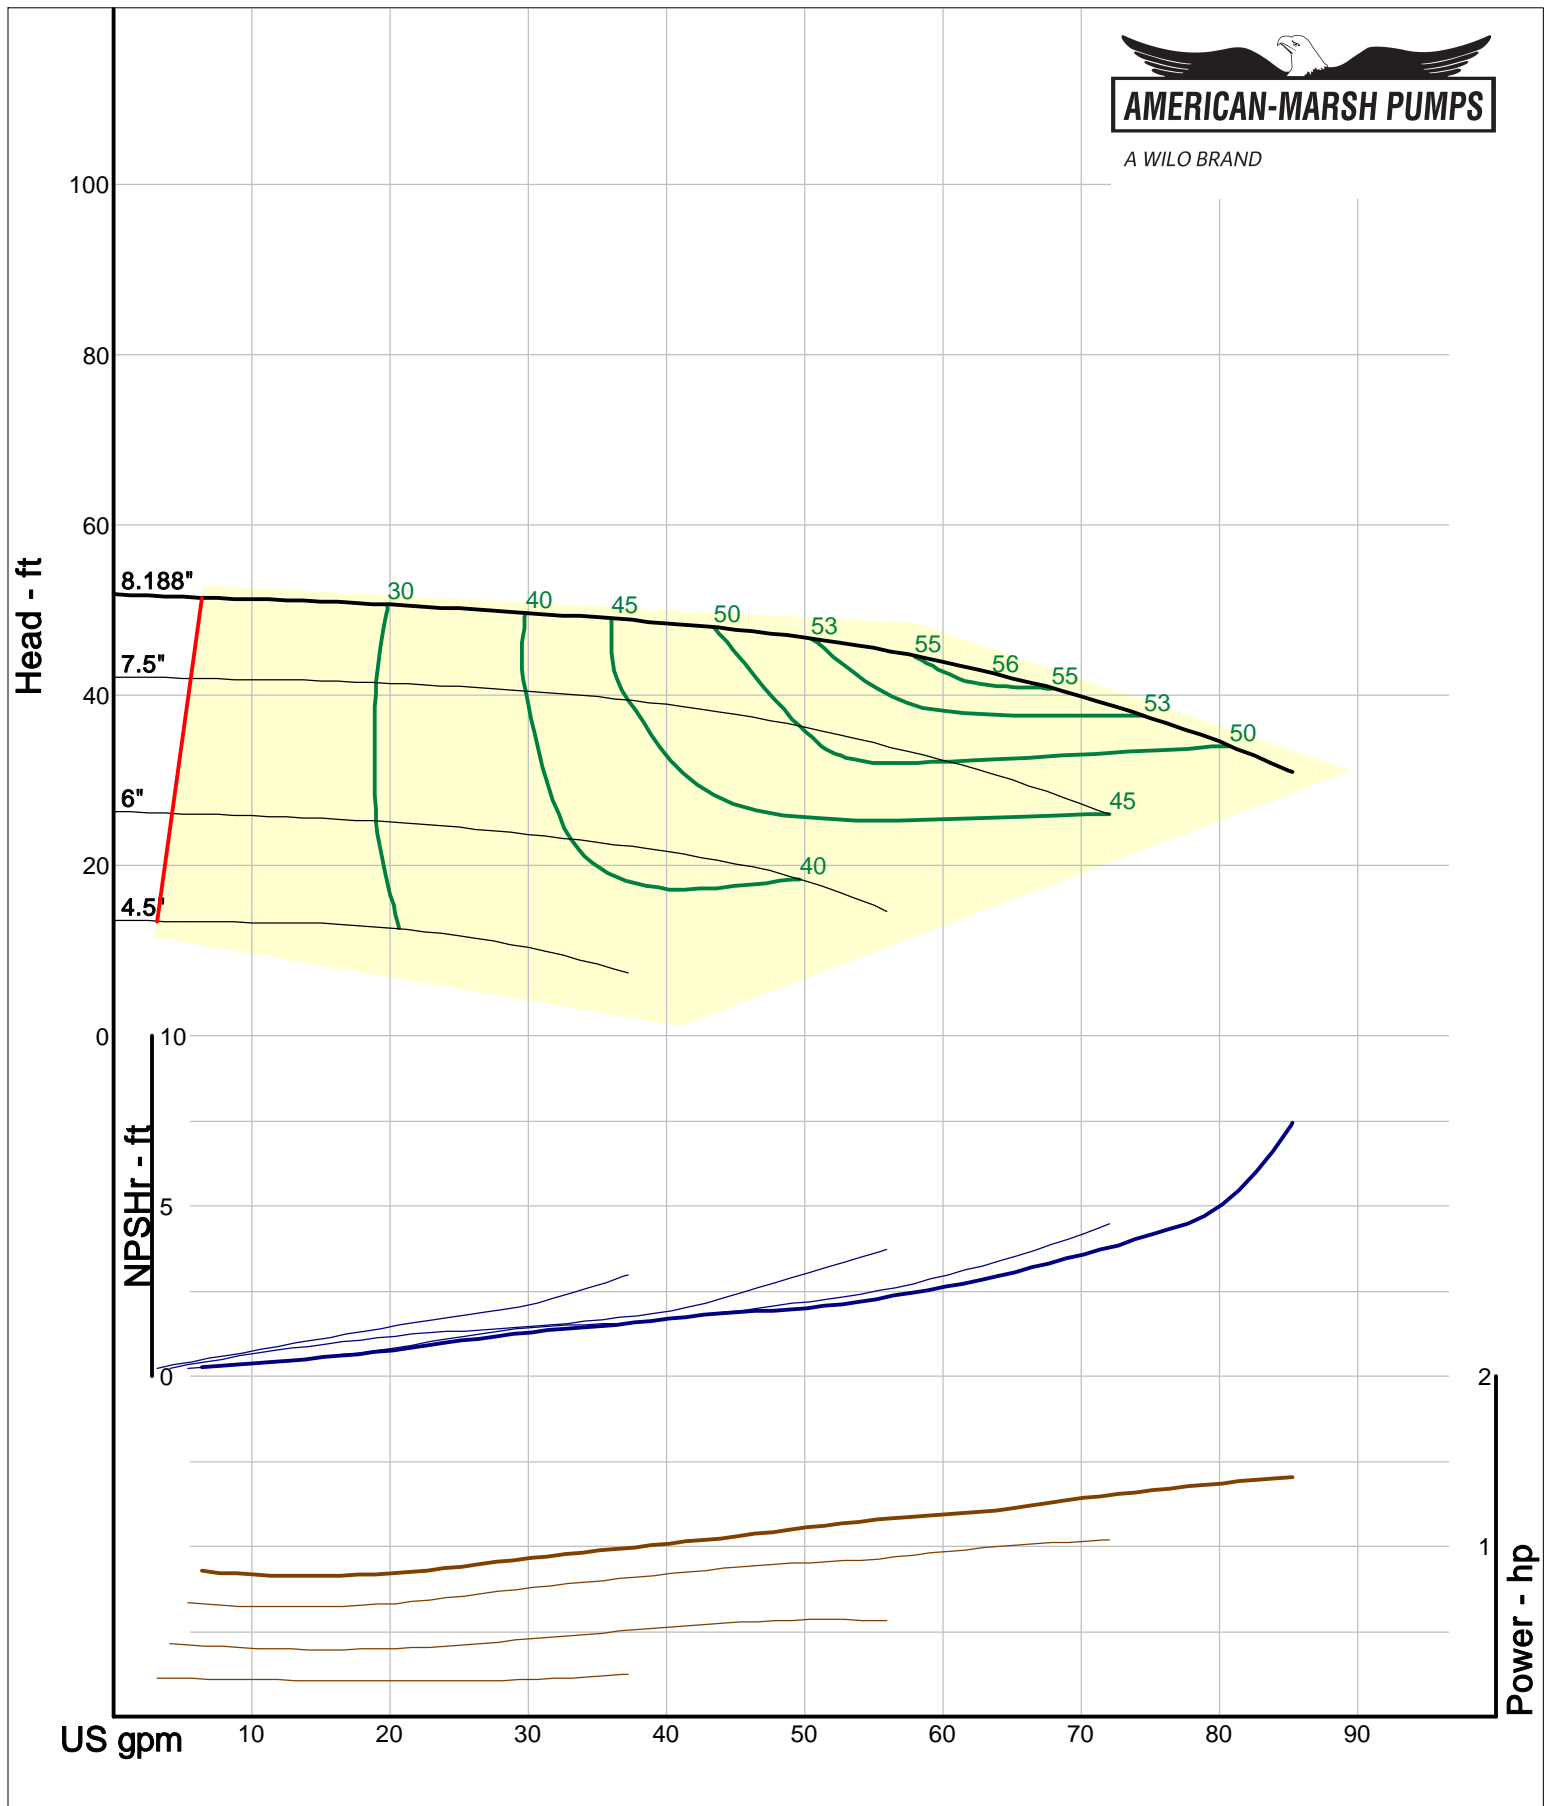

# 320 Series Vertical Sump

1500 RPM Performance Curves  
Semi-Open Impellers

A WILO BRAND

Company: American-Marsh Pumps  
 Name:  
 12/10/05

American-Marsh Pumps  
 Catalog: WTRWKS-2005c.50, vers 2.5c  
 320\_OSD\_OP - 1500

Size: 1L1x1.5-6/OP  
 Speed: 1450 rpm  
 Dia: 6.25 in  
 Curve: CS-17501

A WILO BRAND

Company: American-Marsh Pumps  
 Name:  
 12/10/05

American-Marsh Pumps  
 Catalog: WTRWKS-2005c.50, vers 2.5c  
 320\_OSD\_OP - 1500