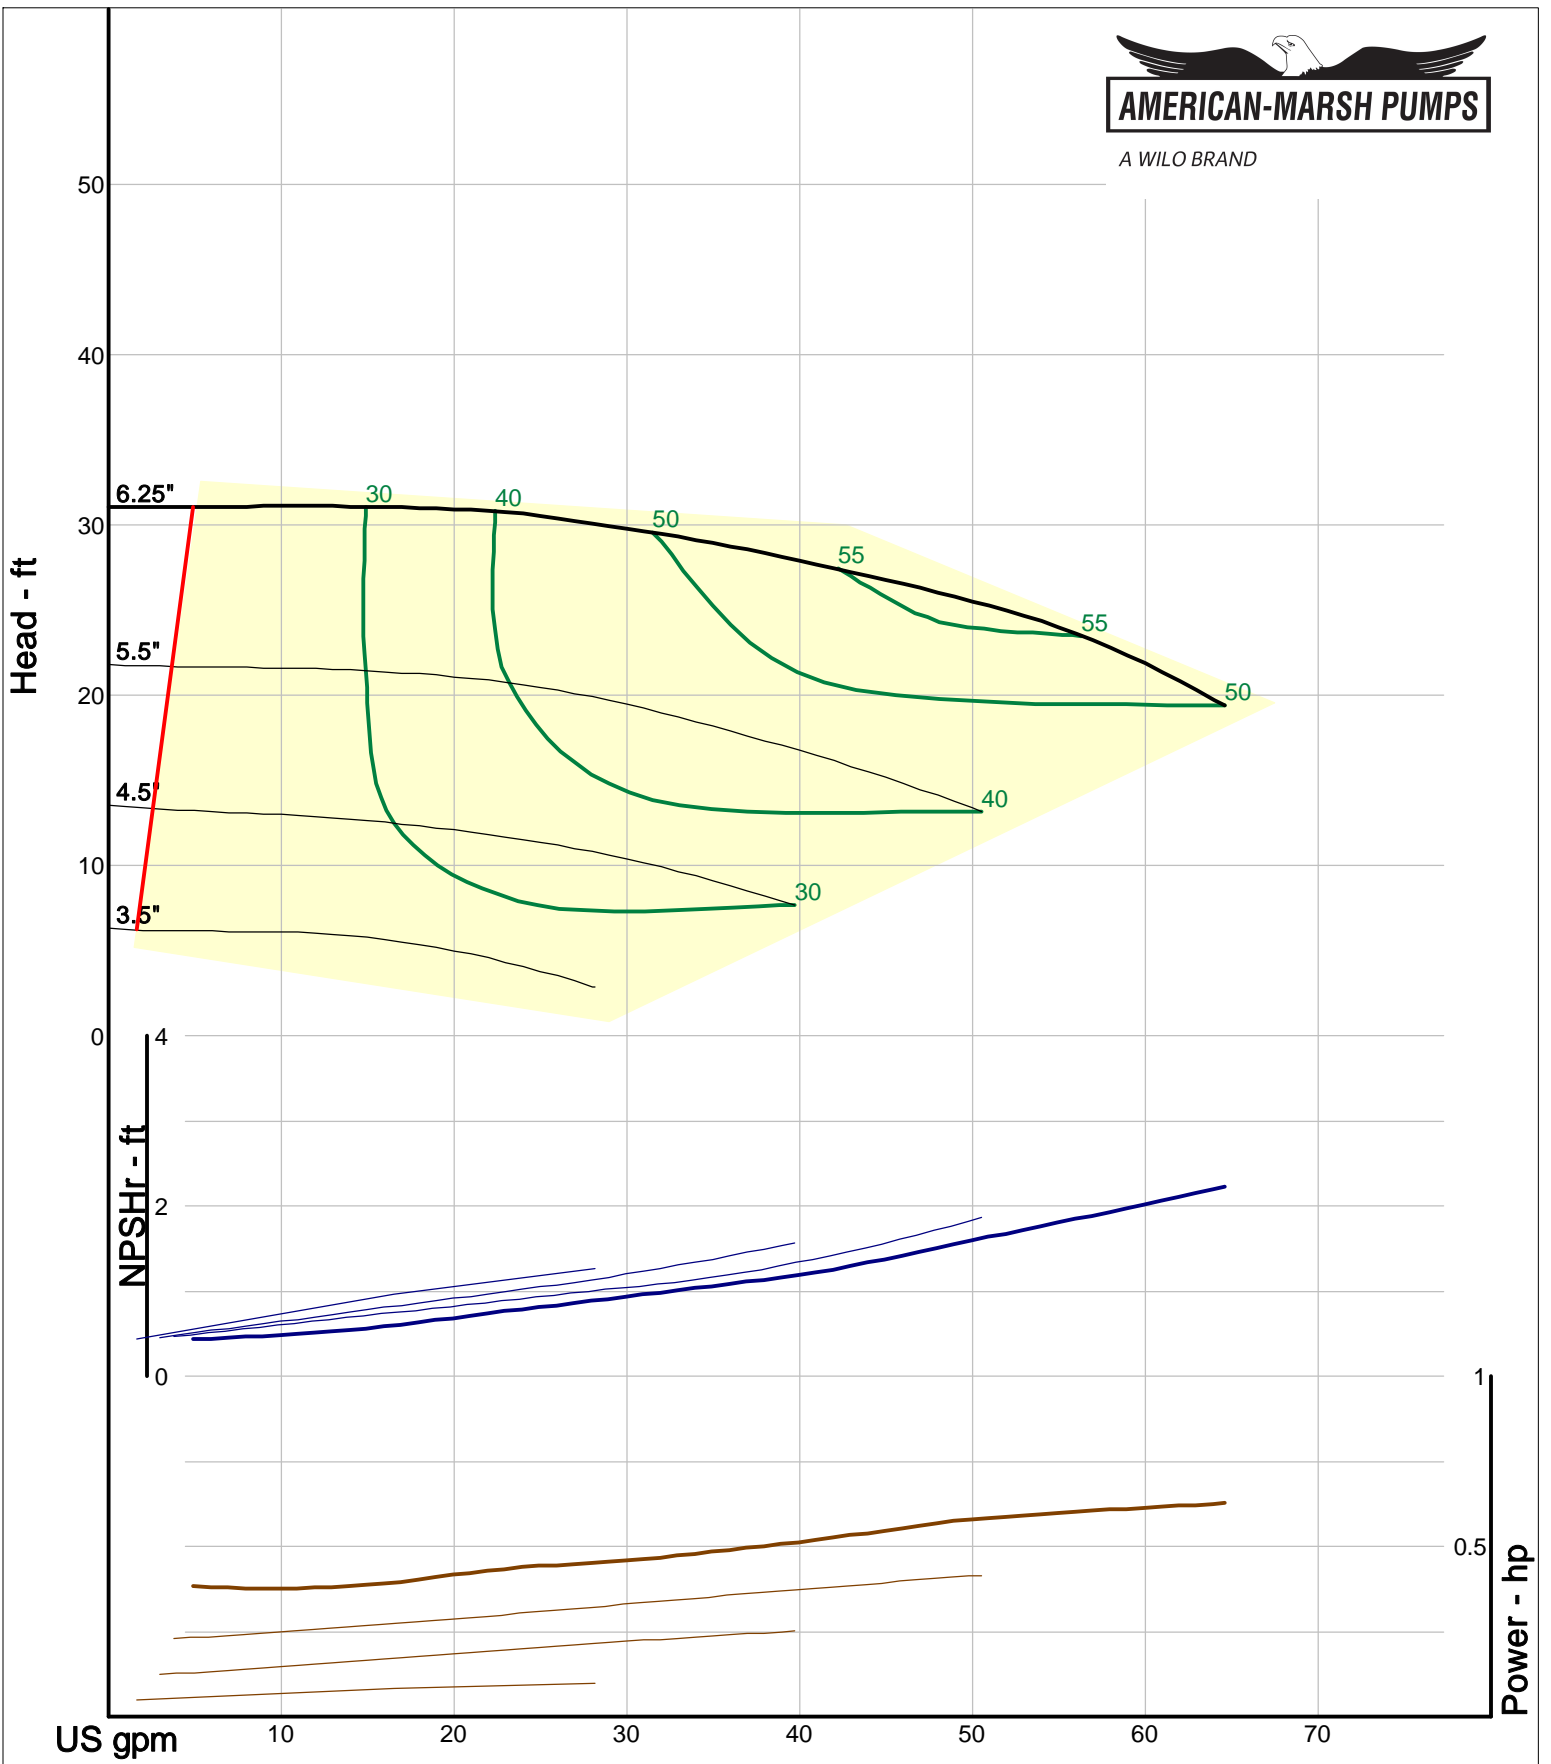

# 320 Series Vertical Sump

1500 RPM Performance Curves  
Semi-Open Impellers

A WILO BRAND

Company: American-Marsh Pumps  
 Name:  
 12/10/05

American-Marsh Pumps  
 Catalog: WTRWKS-2005c.50, vers 2.5c  
 320\_OSD\_OP - 1500