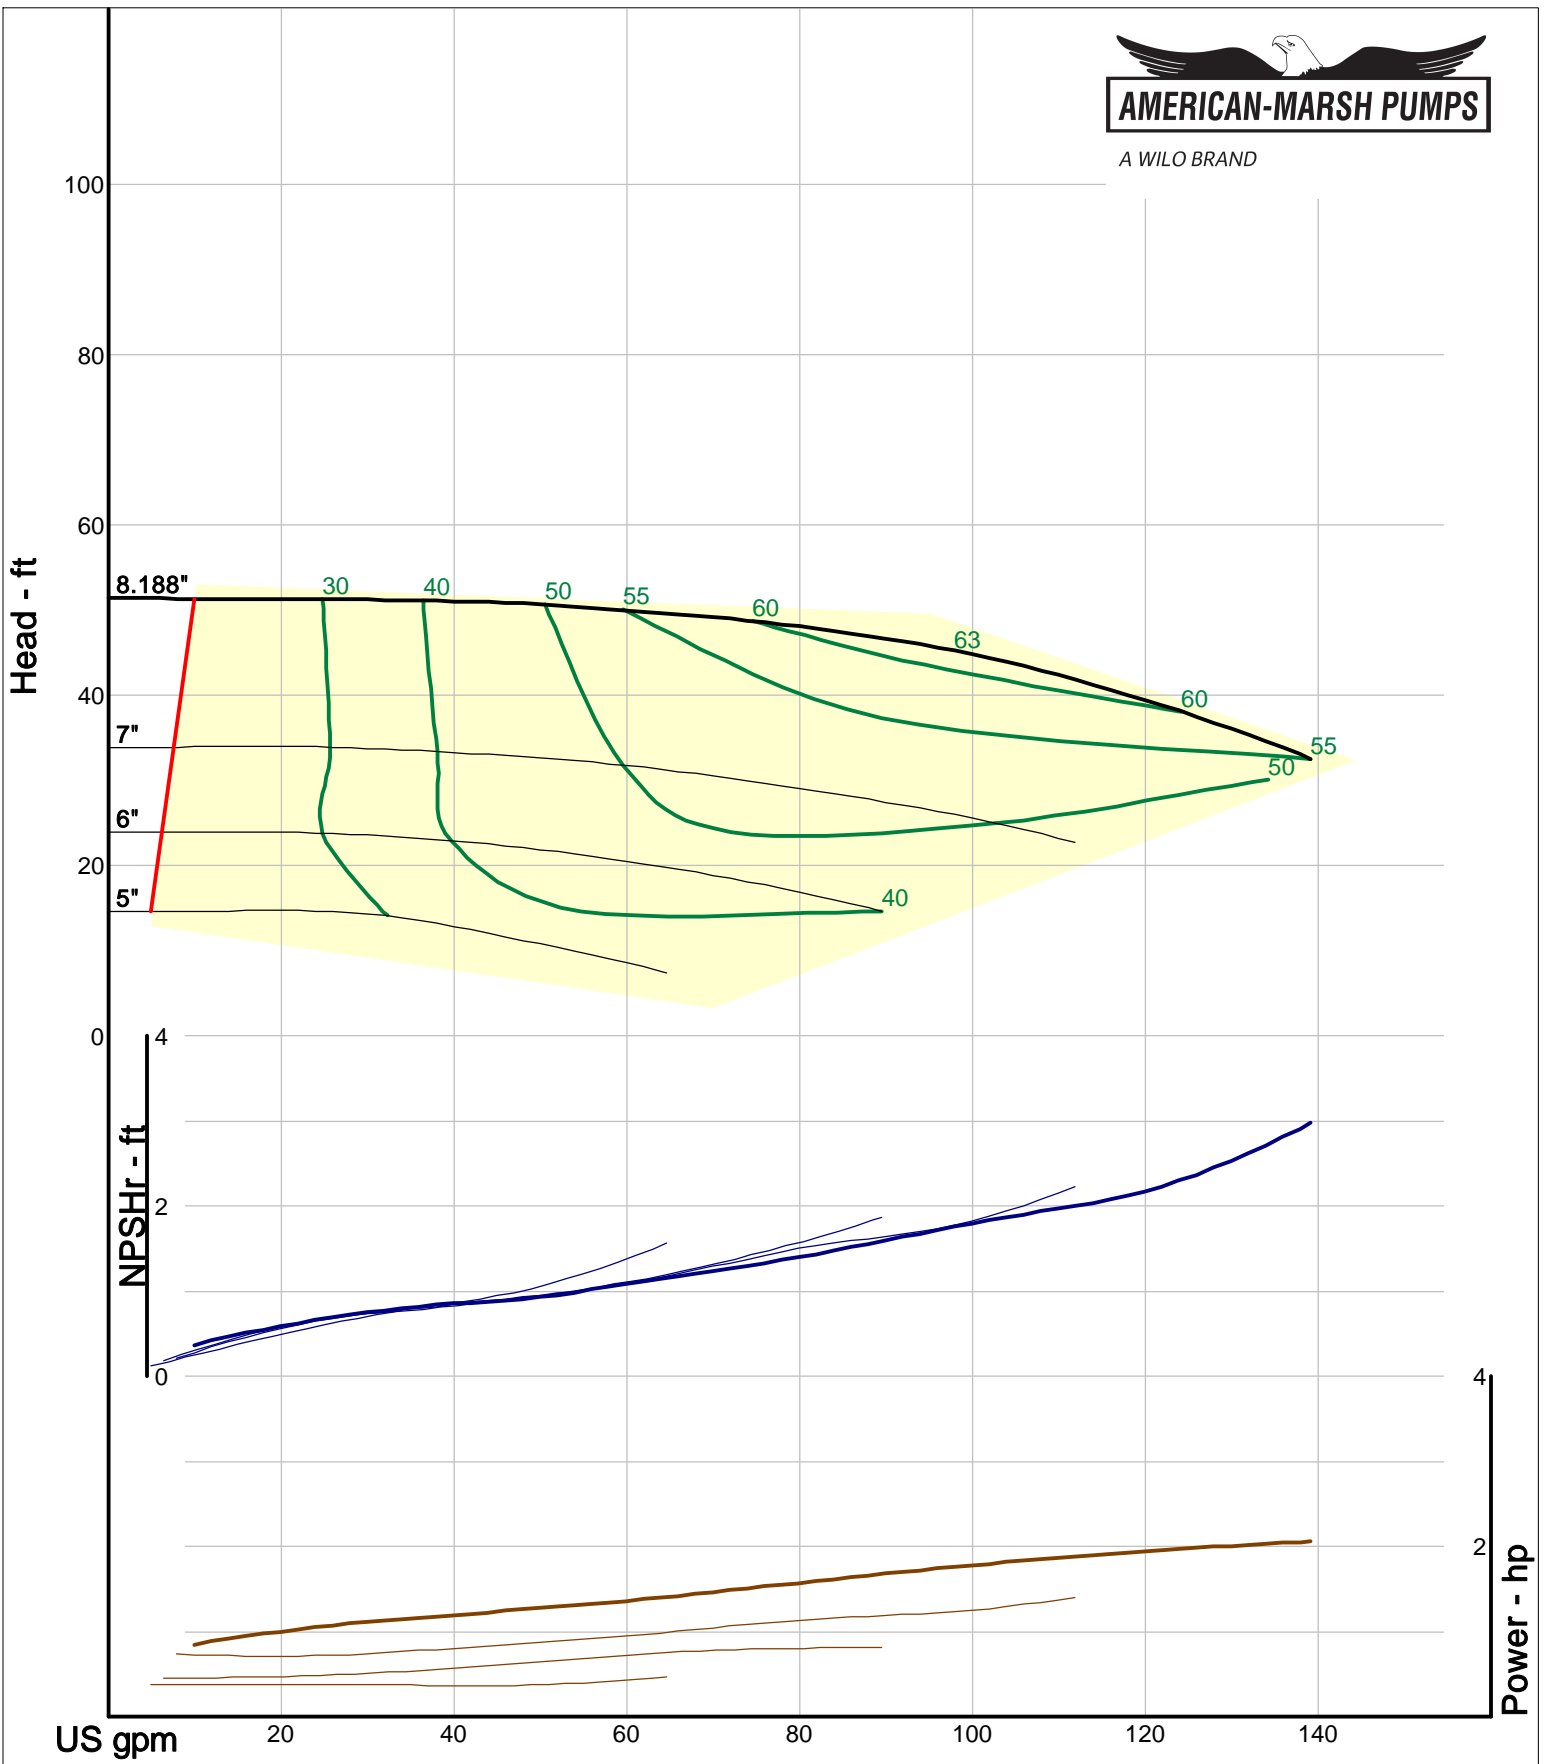

A WILO BRAND

Company: American-Marsh Pumps
Name:
12/10/05

American-Marsh Pumps
Catalog: WTRWKS-2005c.50, vers 2.5c
320_OSD_OP - 1500

Size: 1L1.5x3-8/OP
Speed: 1450 rpm
Dia: 8.188 in
Curve: CS-17513