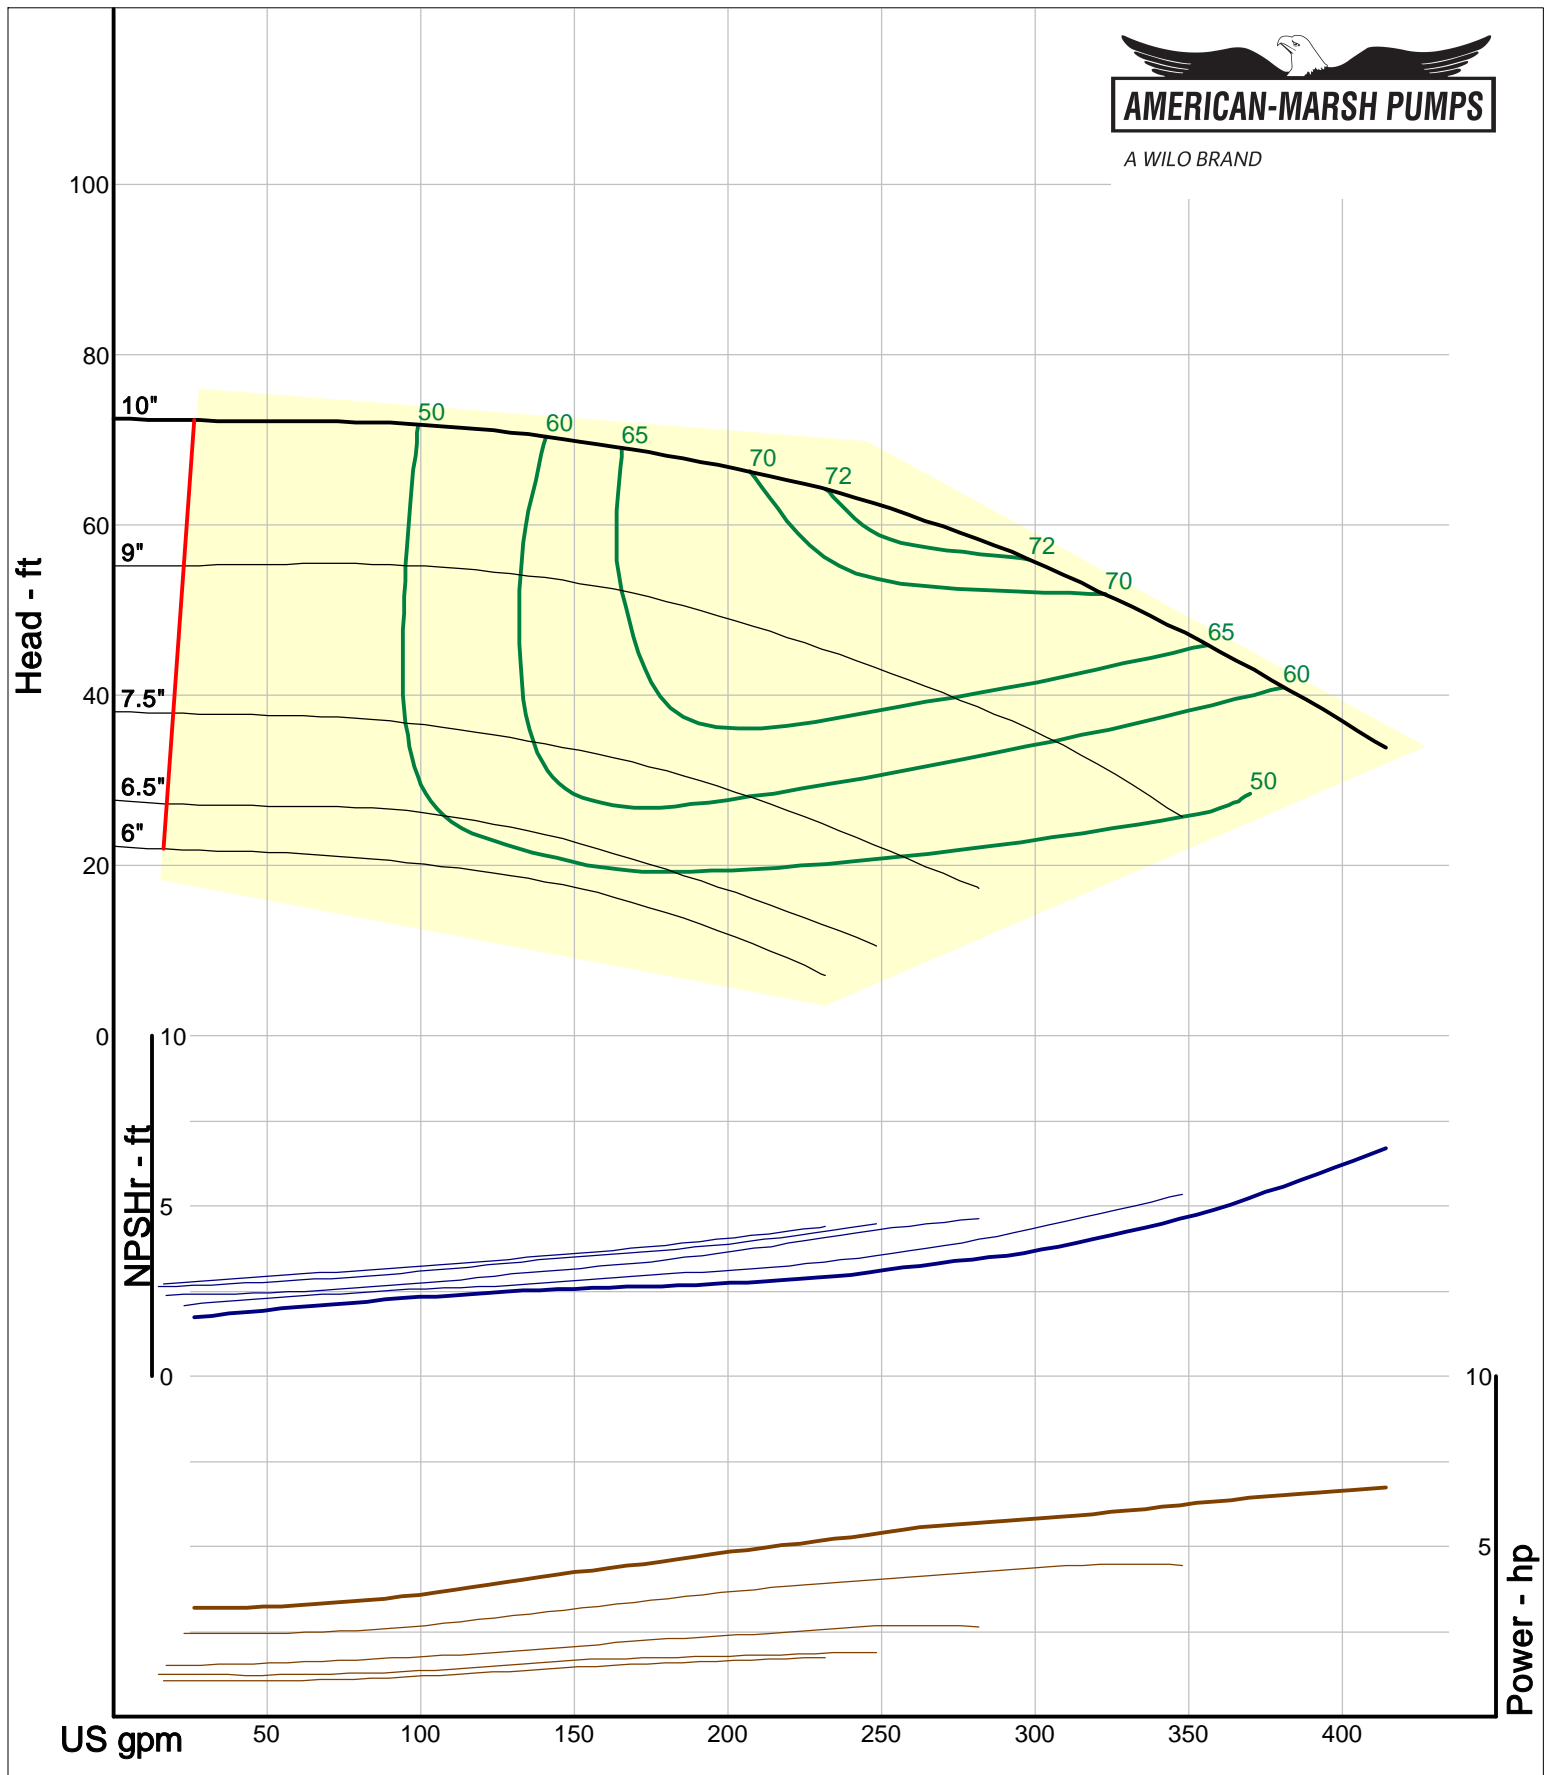

A WILO BRAND

Company: American-Marsh Pumps
Name:
12/10/05

American-Marsh Pumps
Catalog: WTRWKS-2005c.50, vers 2.5c
320_OSD_OP - 1500

Size: 2L3x4-10/OP
Speed: 1450 rpm
Dia: 10 in
Curve: CS-17531