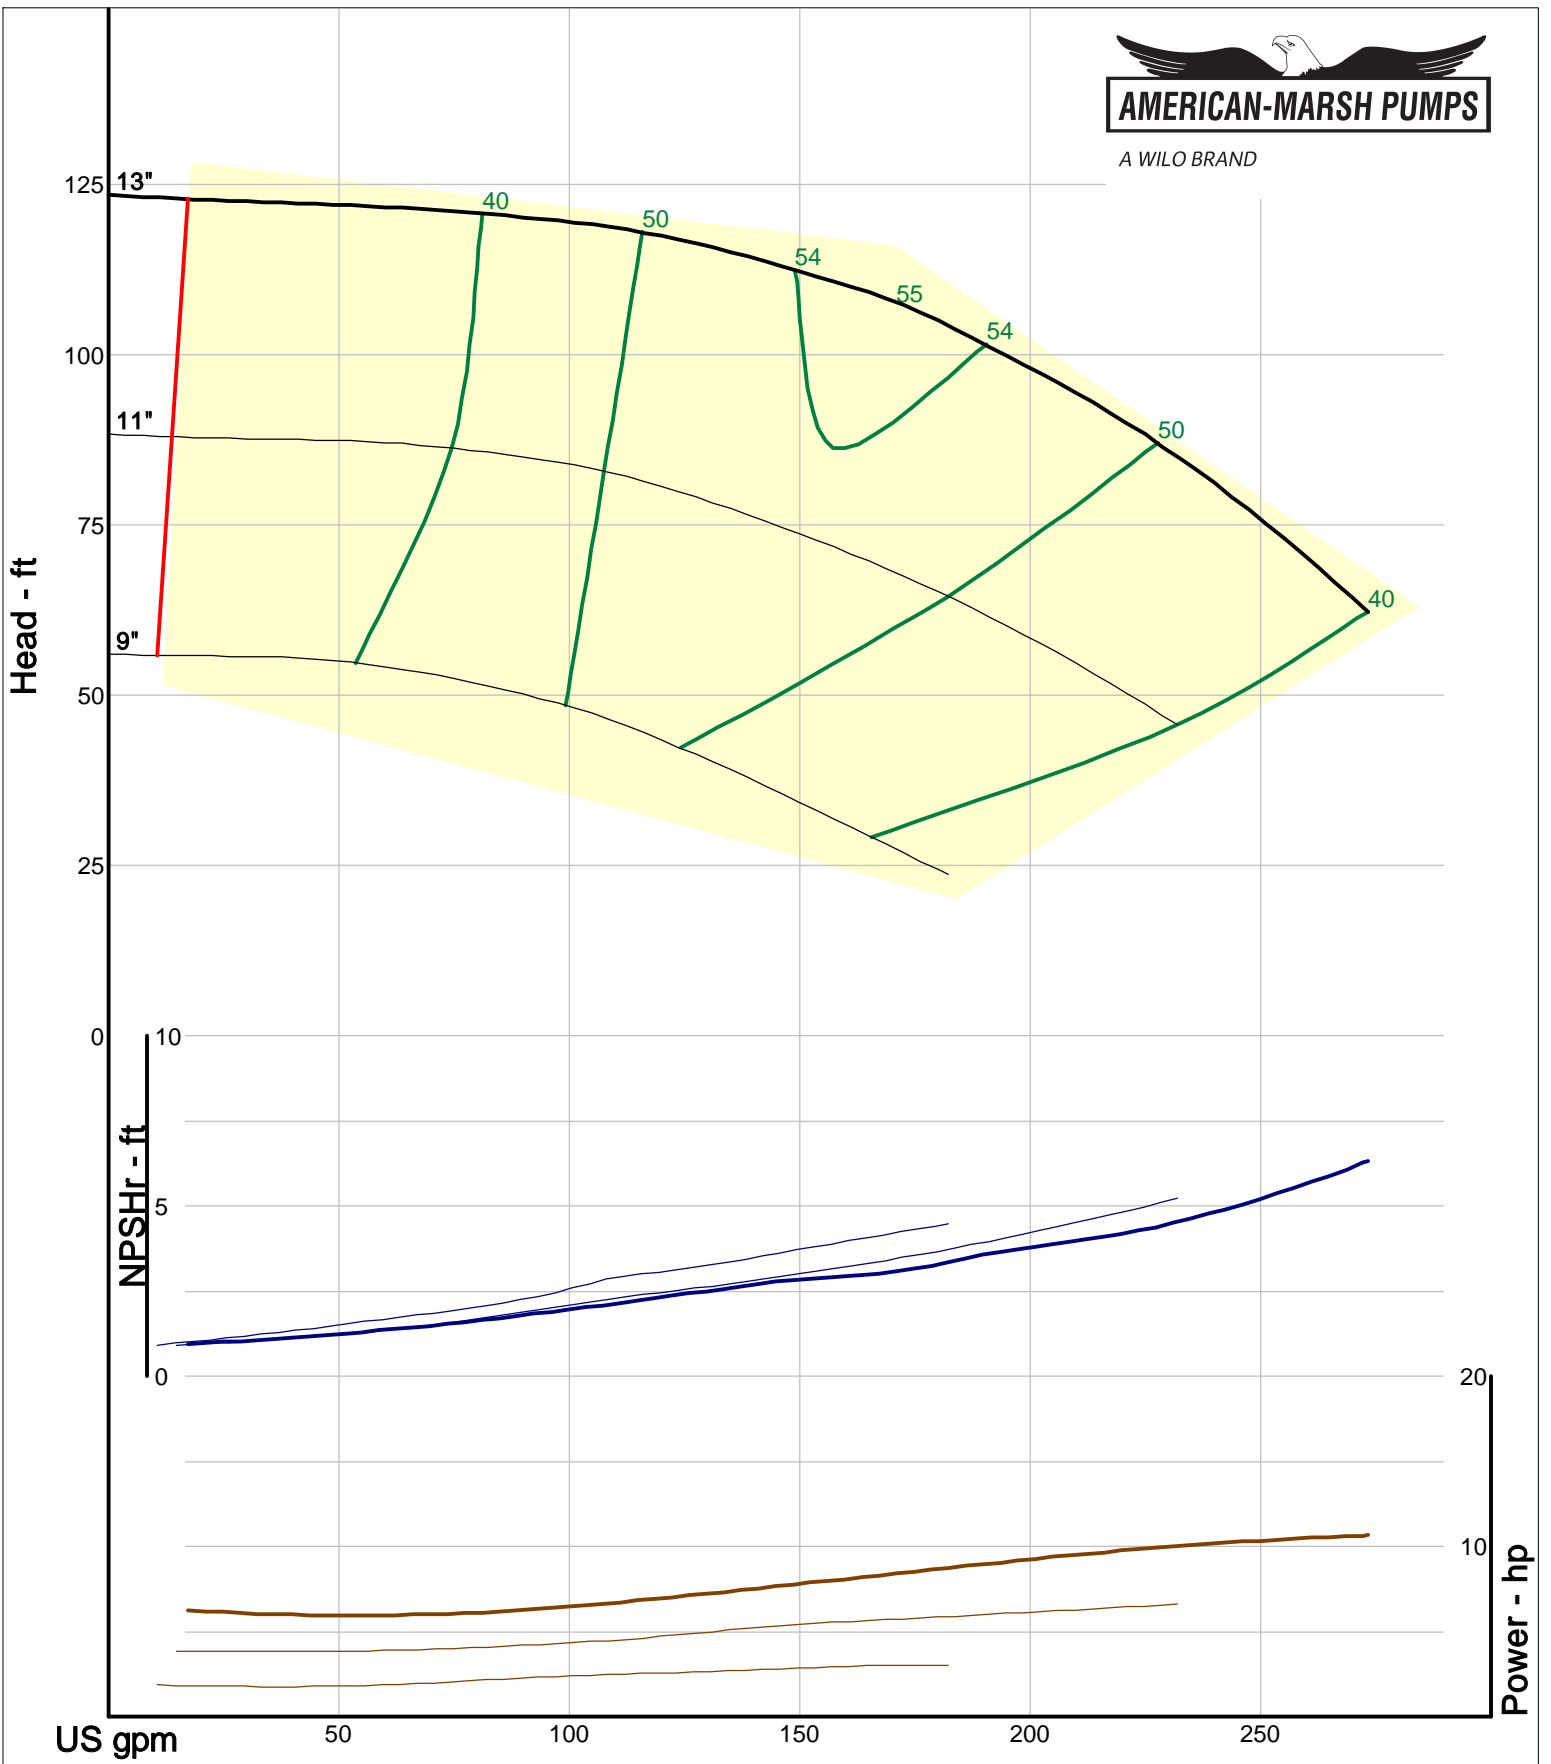

Size: 2L1x2-10A/OP  
Speed: 1450 rpm  
Dia: 10 in  
Curve: CS-17522

A WILO BRAND

Company: American-Marsh Pumps  
Name:  
12/10/05

American-Marsh Pumps  
Catalog: WTRWKS-2005c.50, vers 2.5c  
320\_OSD\_OP - 1500

Size: 2L1.5x3-10A/OP  
Speed: 1450 rpm  
Dia: 10 in  
Curve: CS-17525

A WILO BRAND

Company: American-Marsh Pumps  
Name:  
12/10/05

American-Marsh Pumps  
Catalog: WTRWKS-2005c.50, vers 2.5c  
320\_OSD\_OP - 1500