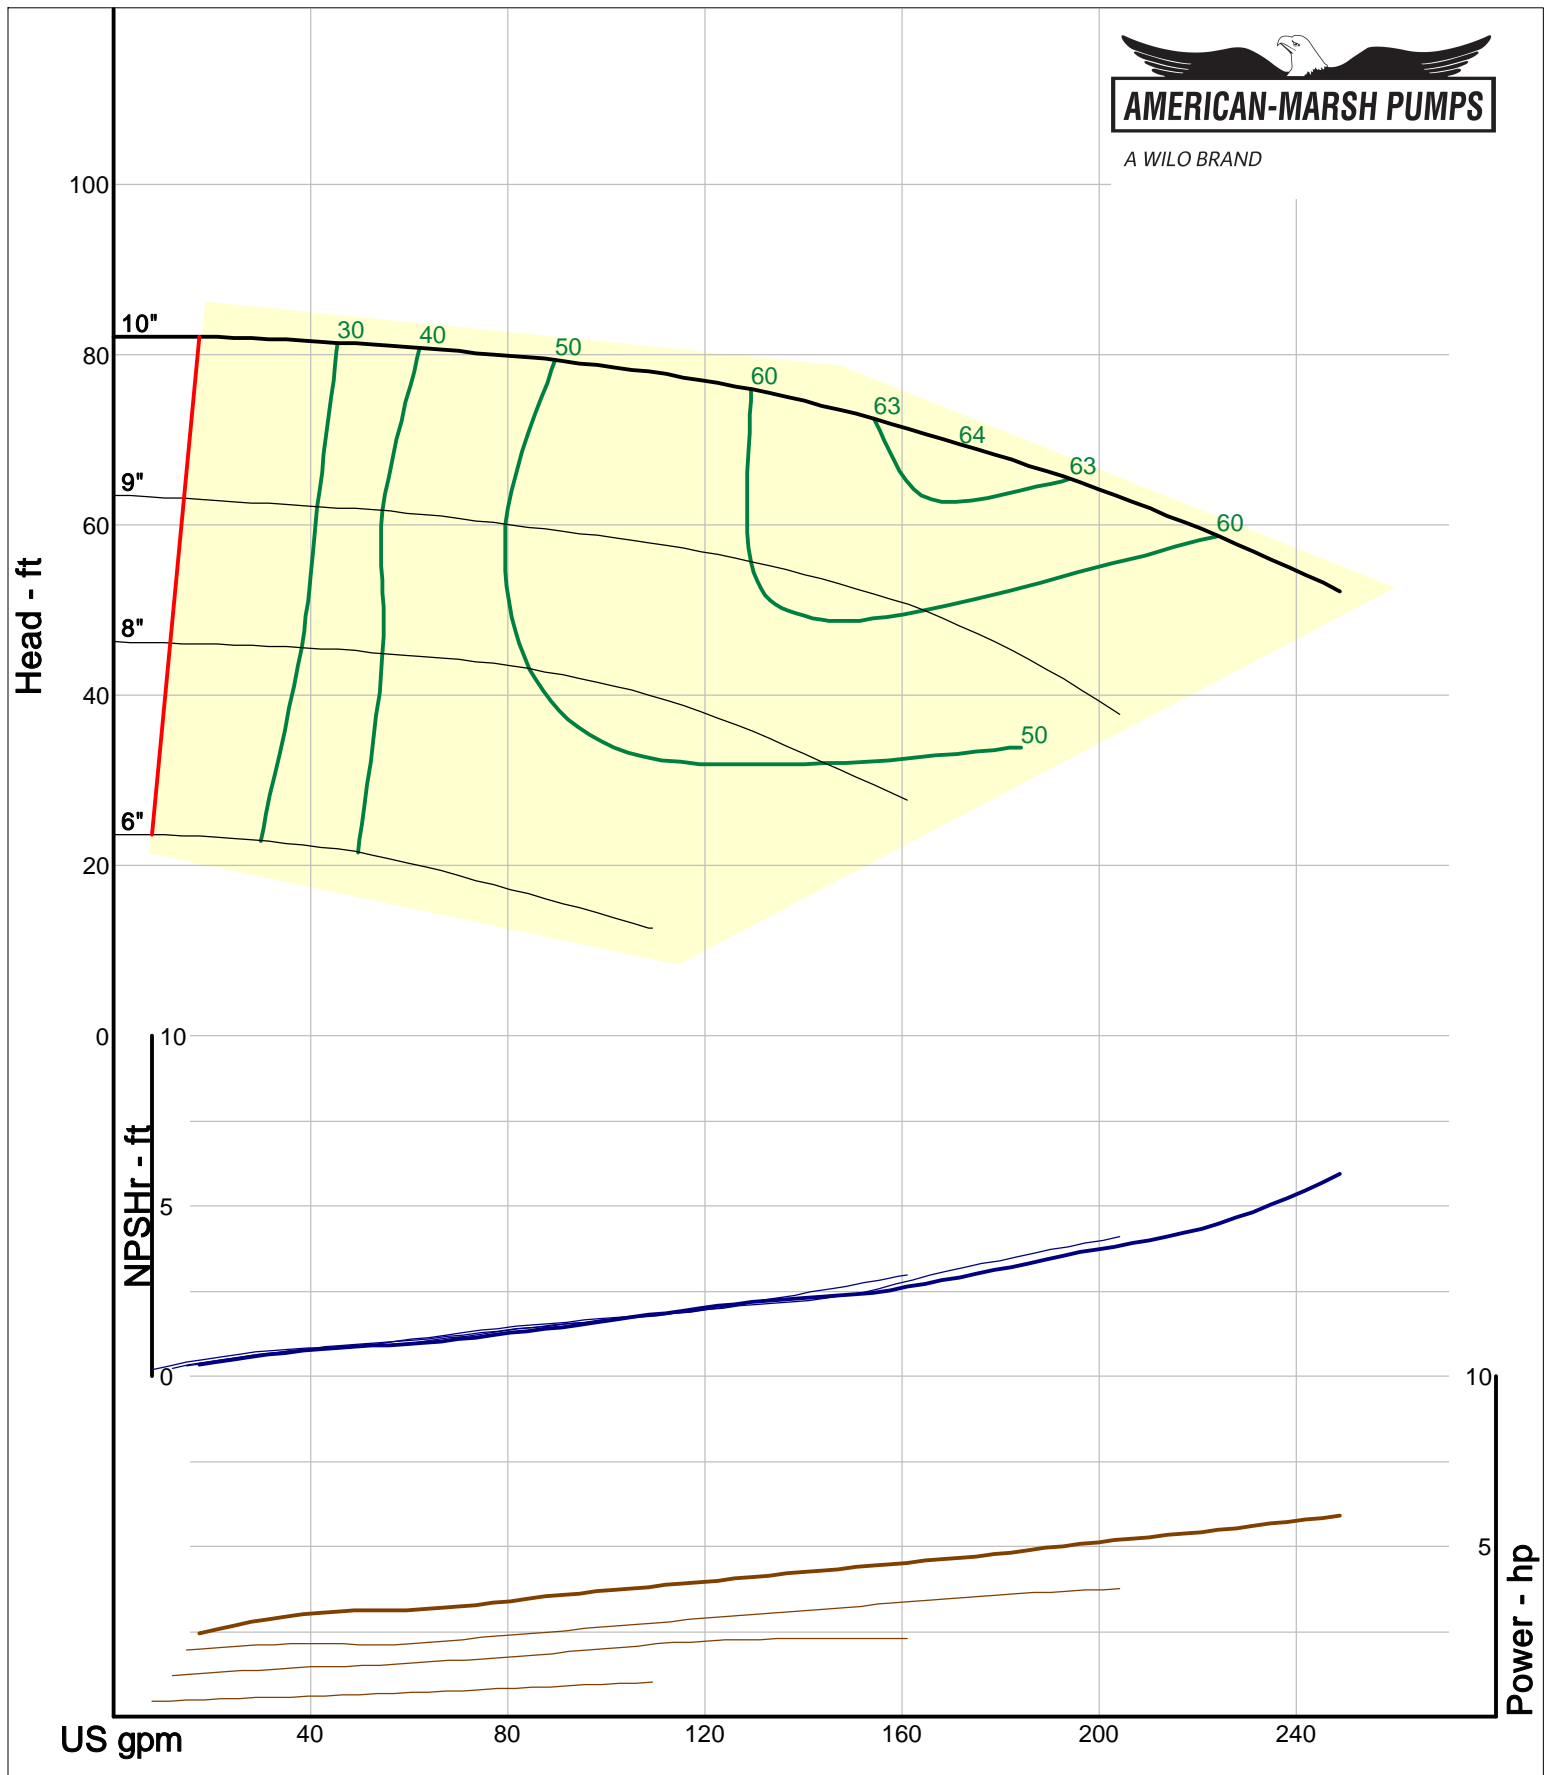

A WILO BRAND

Company: American-Marsh Pumps
Name:
12/10/05

American-Marsh Pumps
Catalog: WTRWKS-2005c.50, vers 2.5c
320_OSD_OP - 1500

Size: 2L2x3-10A/OP
Speed: 1450 rpm
Dia: 10 in
Curve: CS-17528