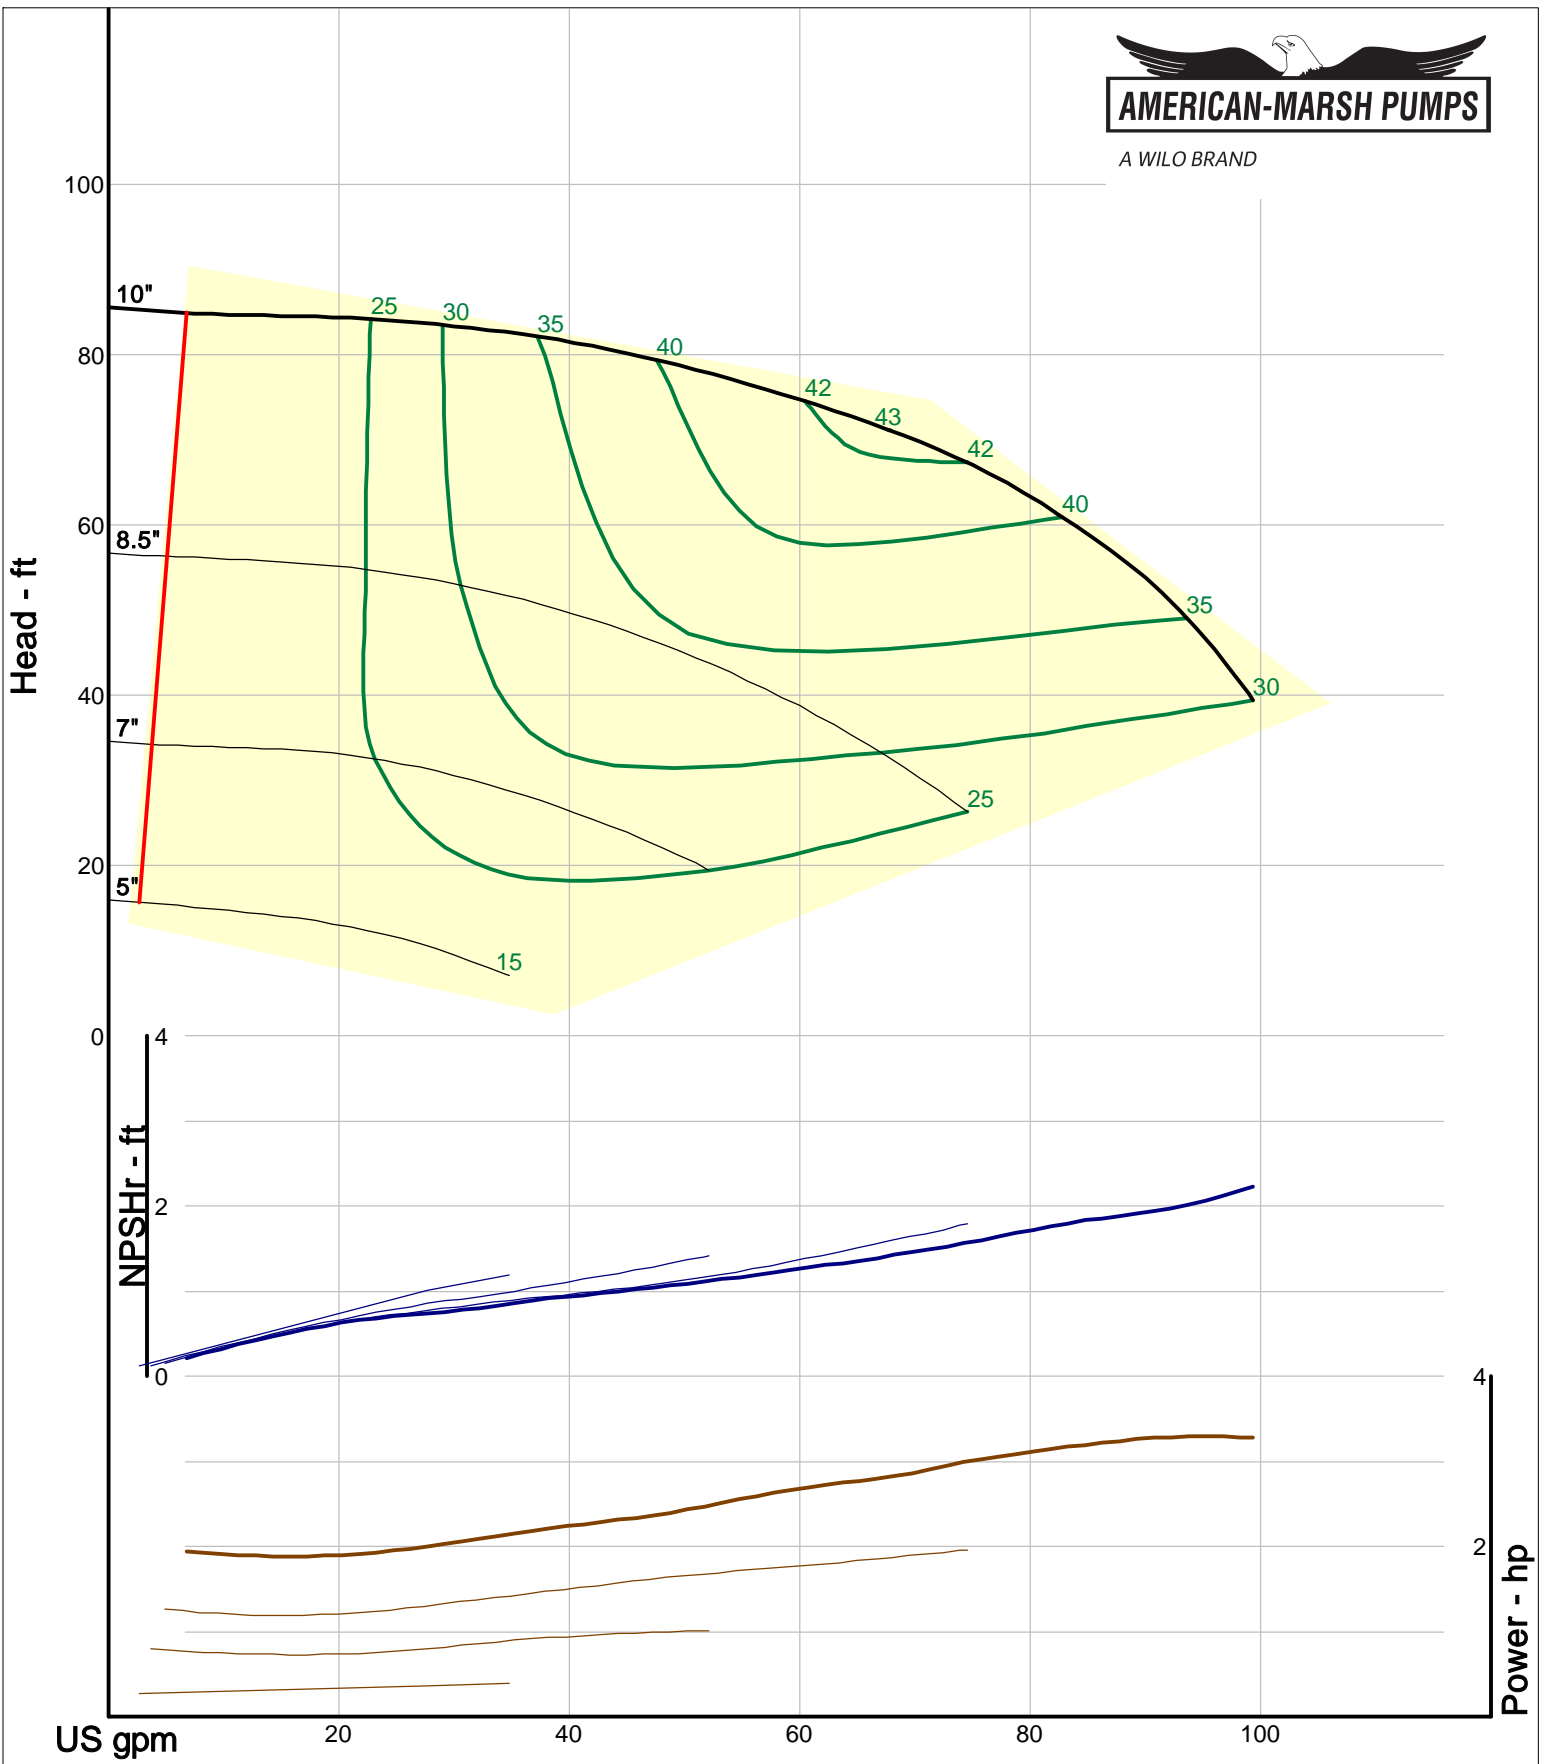

A WILO BRAND

Company: American-Marsh Pumps
Name:
12/10/05

American-Marsh Pumps
Catalog: WTRWKS-2005c.50, vers 2.5c
320_OSD_OP - 1500

Size: 2L1x2-10A/OP
Speed: 1450 rpm
Dia: 10 in
Curve: CS-17522