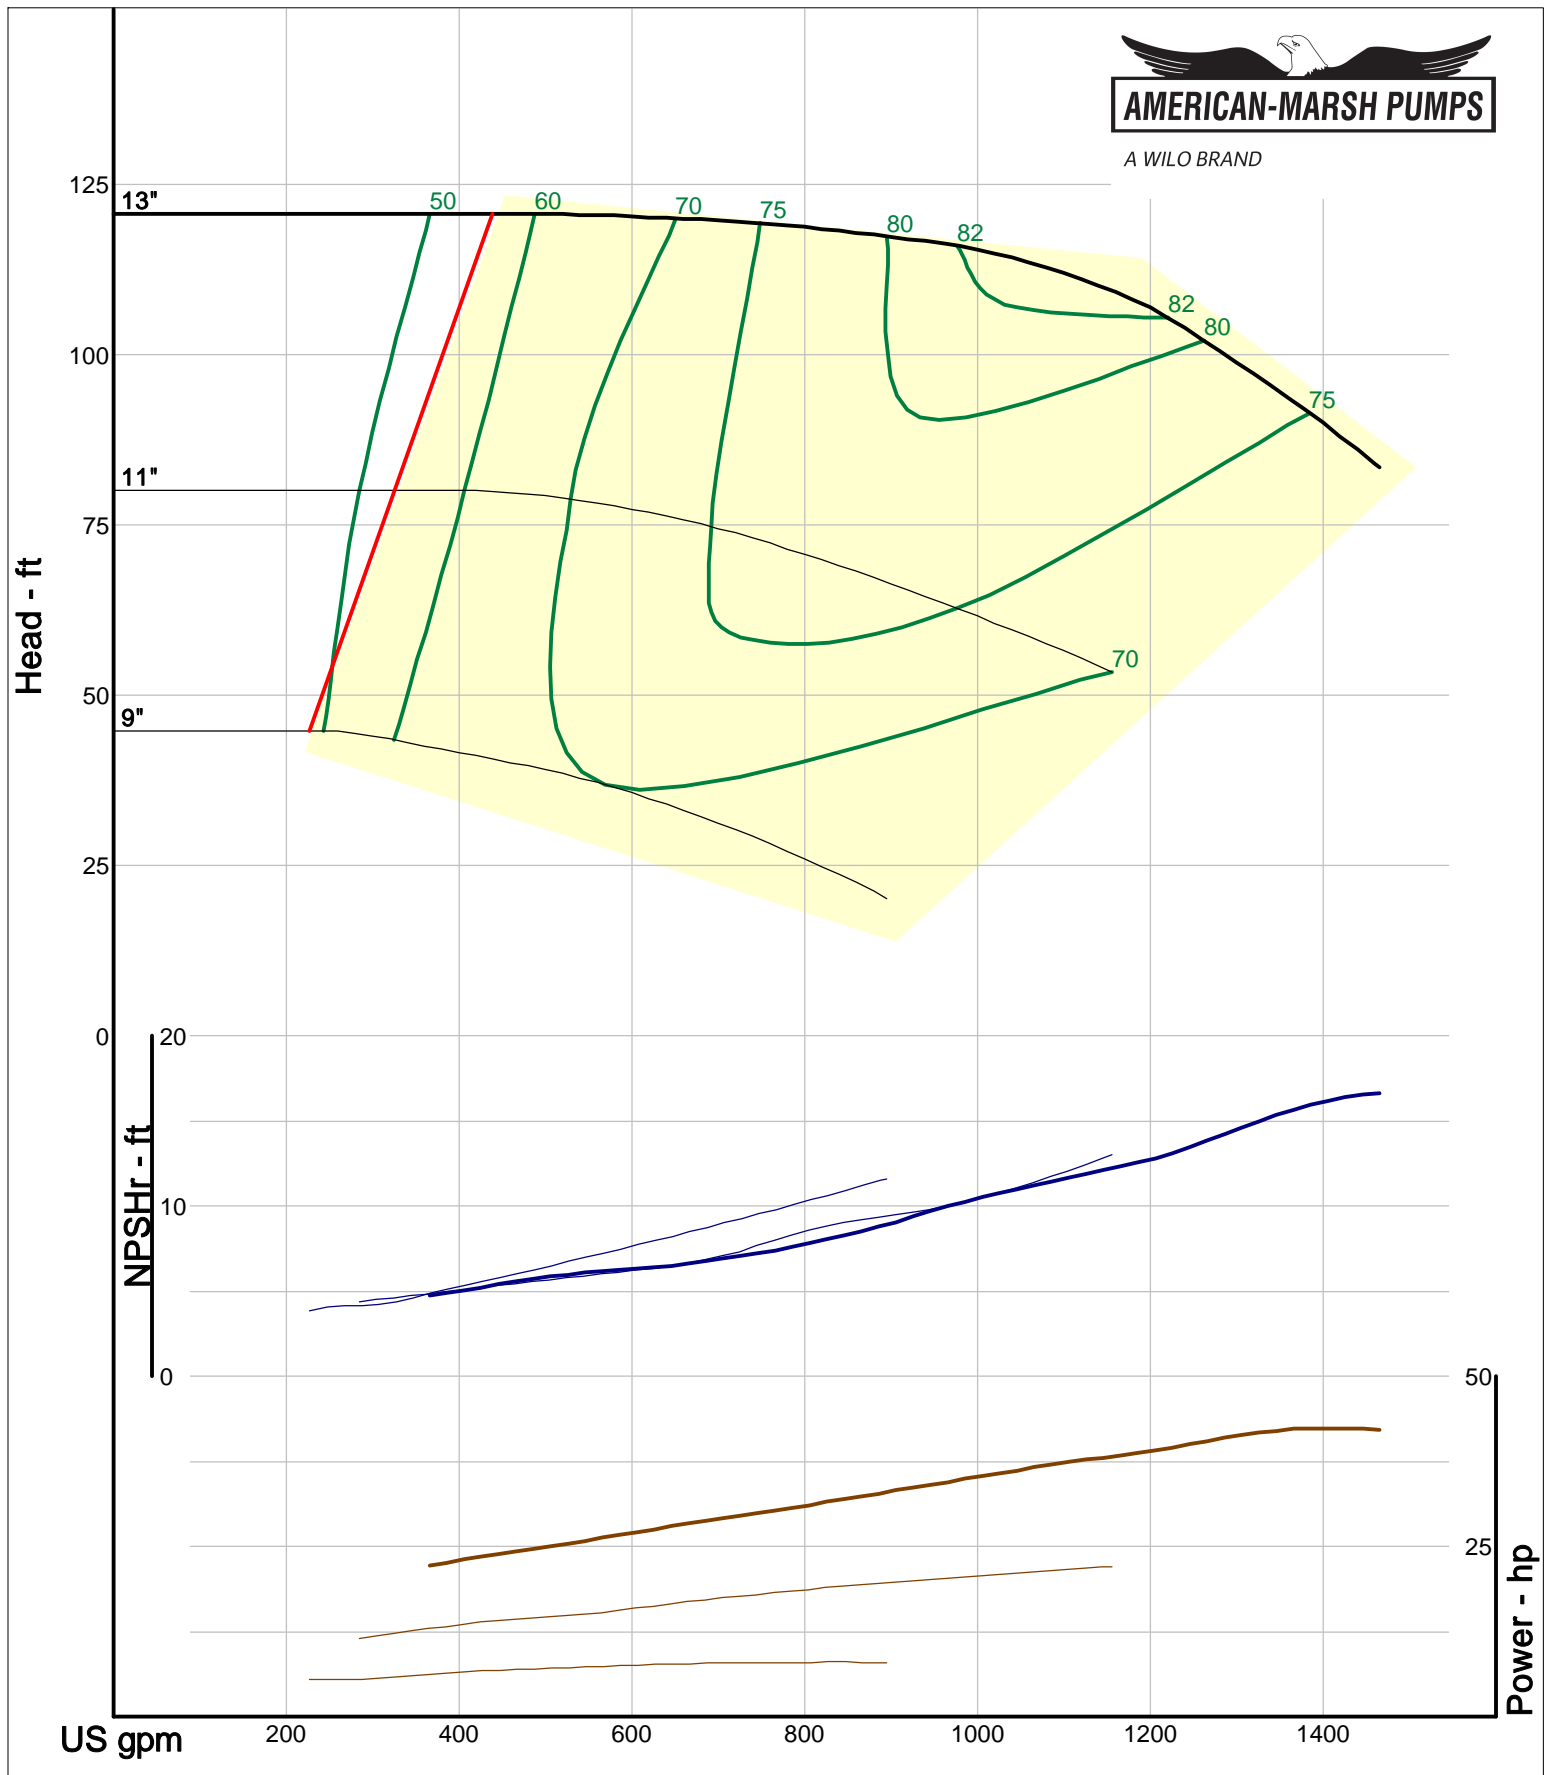

Size: 2L4x6-10/OP  
Speed: 1450 rpm  
Dia: 10 in  
Curve: CS-17536

A WILO BRAND

Company: American-Marsh Pumps  
 Name:  
 12/10/05

American-Marsh Pumps  
 Catalog: WTRWKS-2005c.50, vers 2.5c  
 320\_OSD\_OP - 1500

Size: 2L4x6-10H/OP  
 Speed: 1450 rpm  
 Dia: 10 in  
 Curve: CS-17538

A WILO BRAND

Company: American-Marsh Pumps  
 Name:  
 12/10/05

American-Marsh Pumps  
 Catalog: WTRWKS-2005c.50, vers 2.5c  
 320\_OSD\_OP - 1500