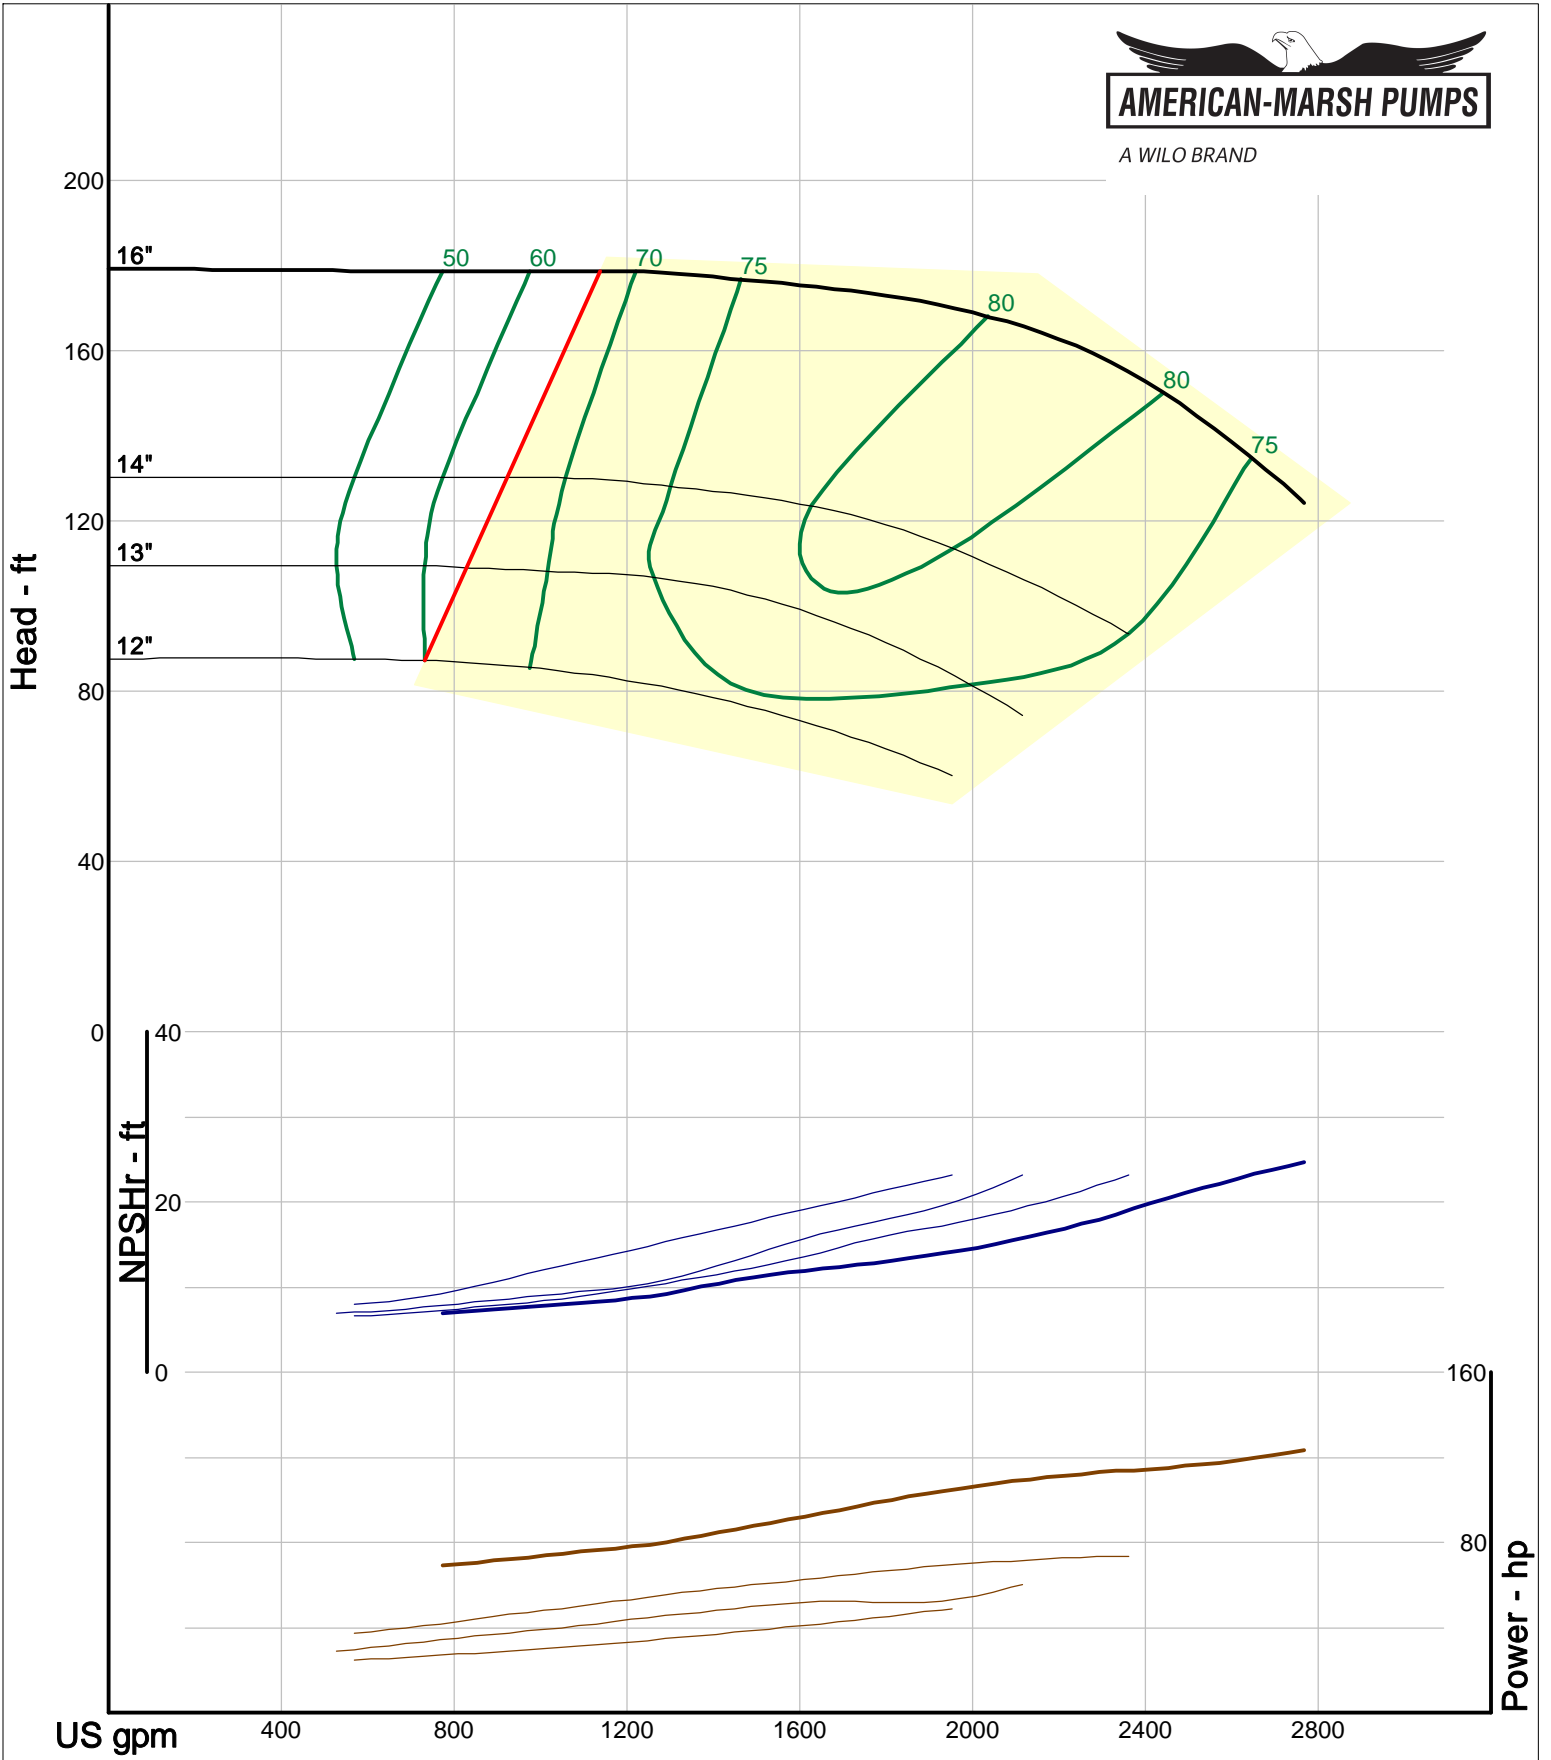

A WILO BRAND

Company: American-Marsh Pumps
Name:
12/10/05

American-Marsh Pumps
Catalog: WTRWKS-2005c.50, vers 2.5c
320_OSD_OP - 1500

Size: 3L6x8-16A/OP
Speed: 1450 rpm
Dia: 16 in
Curve: CS-17560