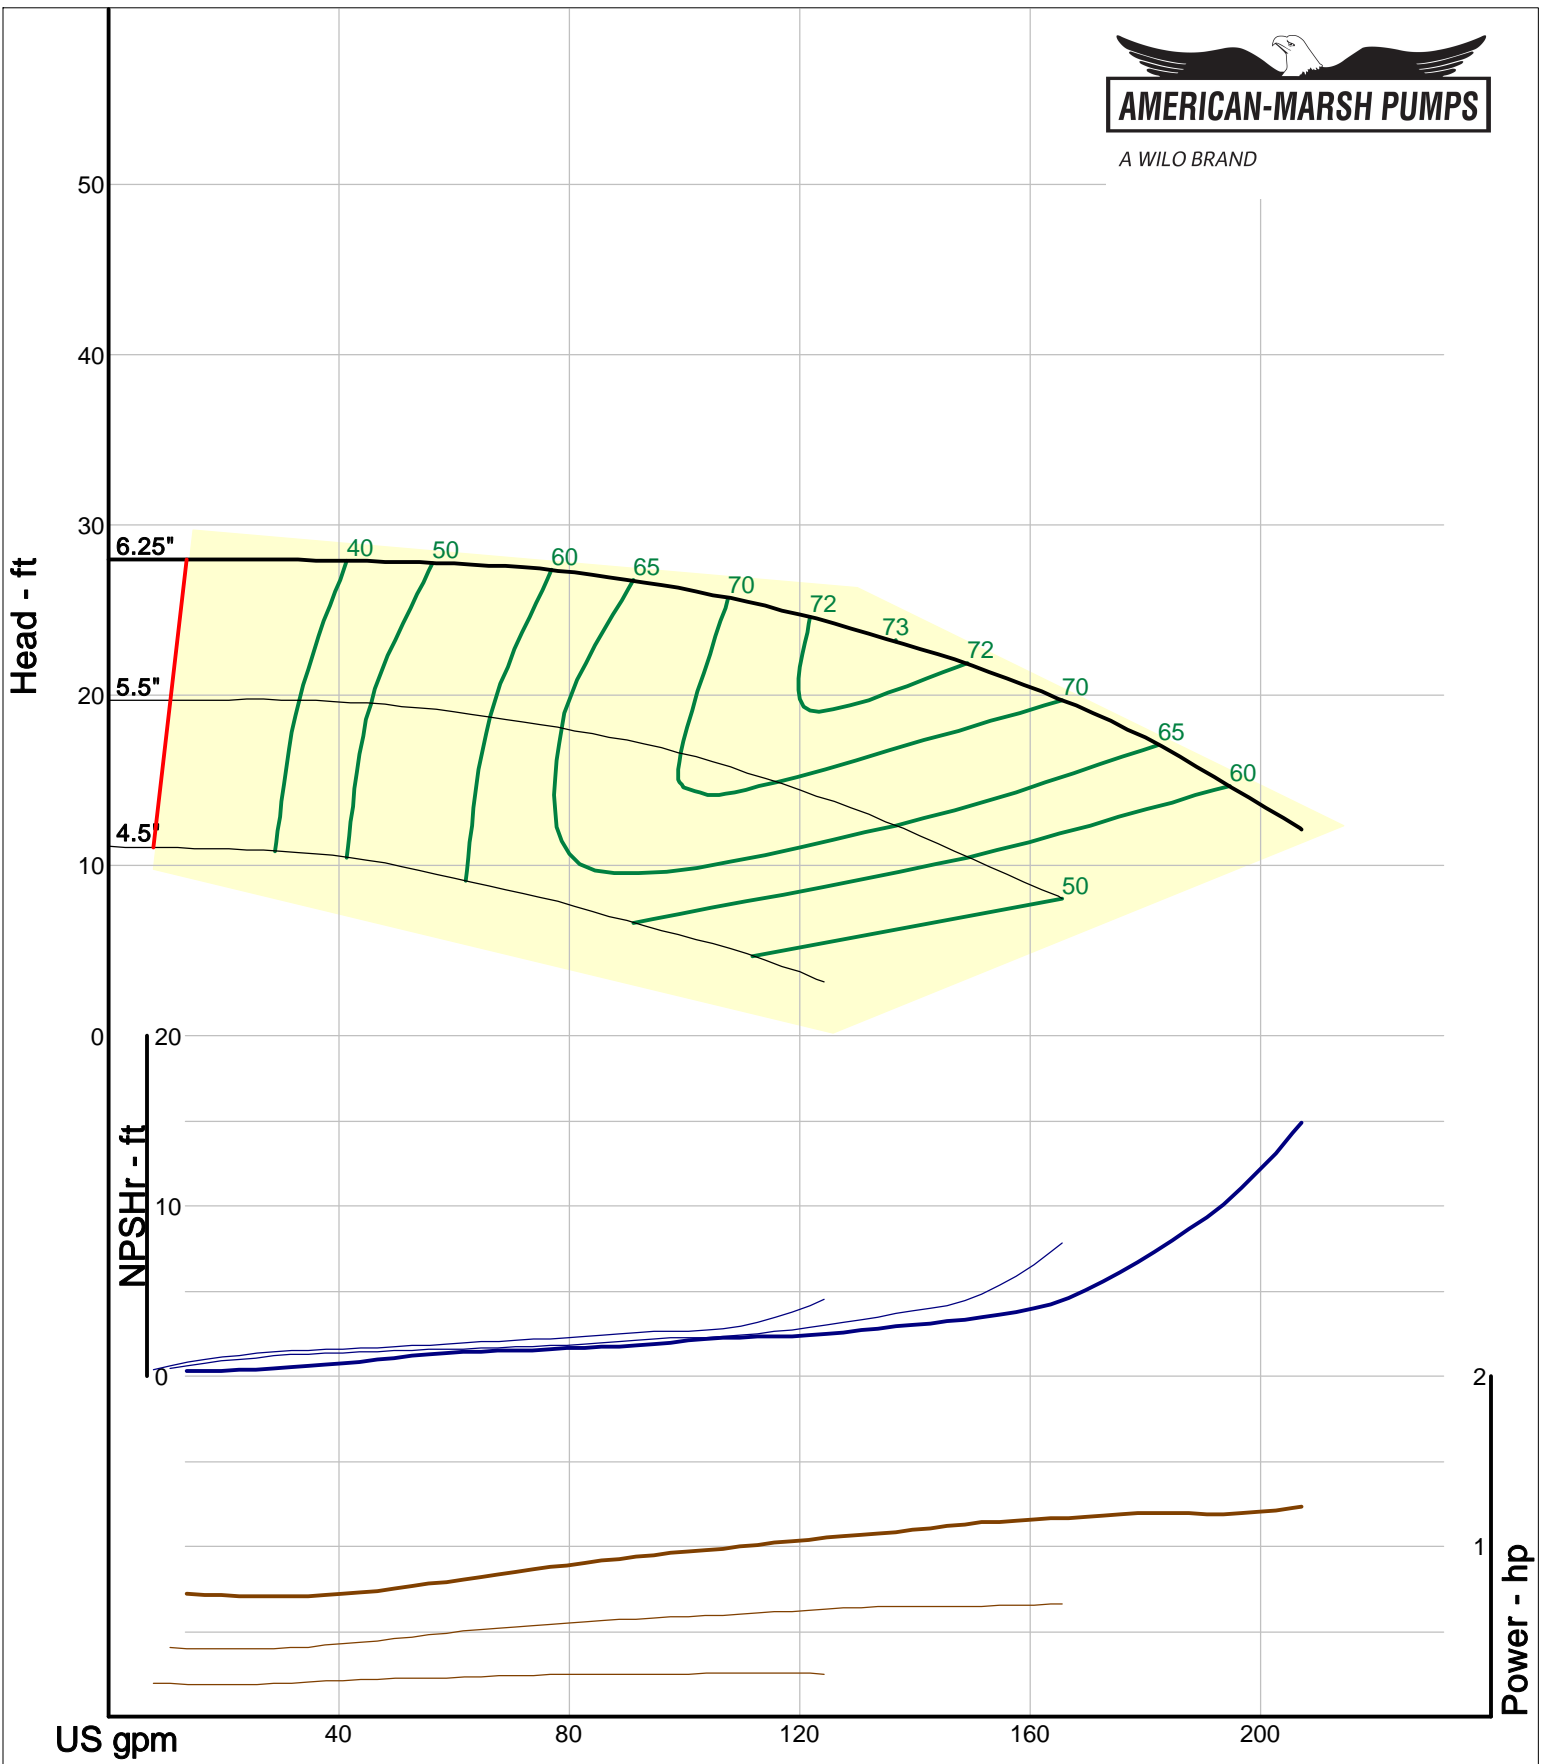

A WILO BRAND

Company: American-Marsh Pumps
Name:
12/10/05

American-Marsh Pumps
Catalog: WTRWKS-2005c.50, vers 2.5c
320_OSD_OP - 1500

Size: 2L2x3-6/OP
Speed: 1450 rpm
Dia: 6.25 in
Curve: CS-17507