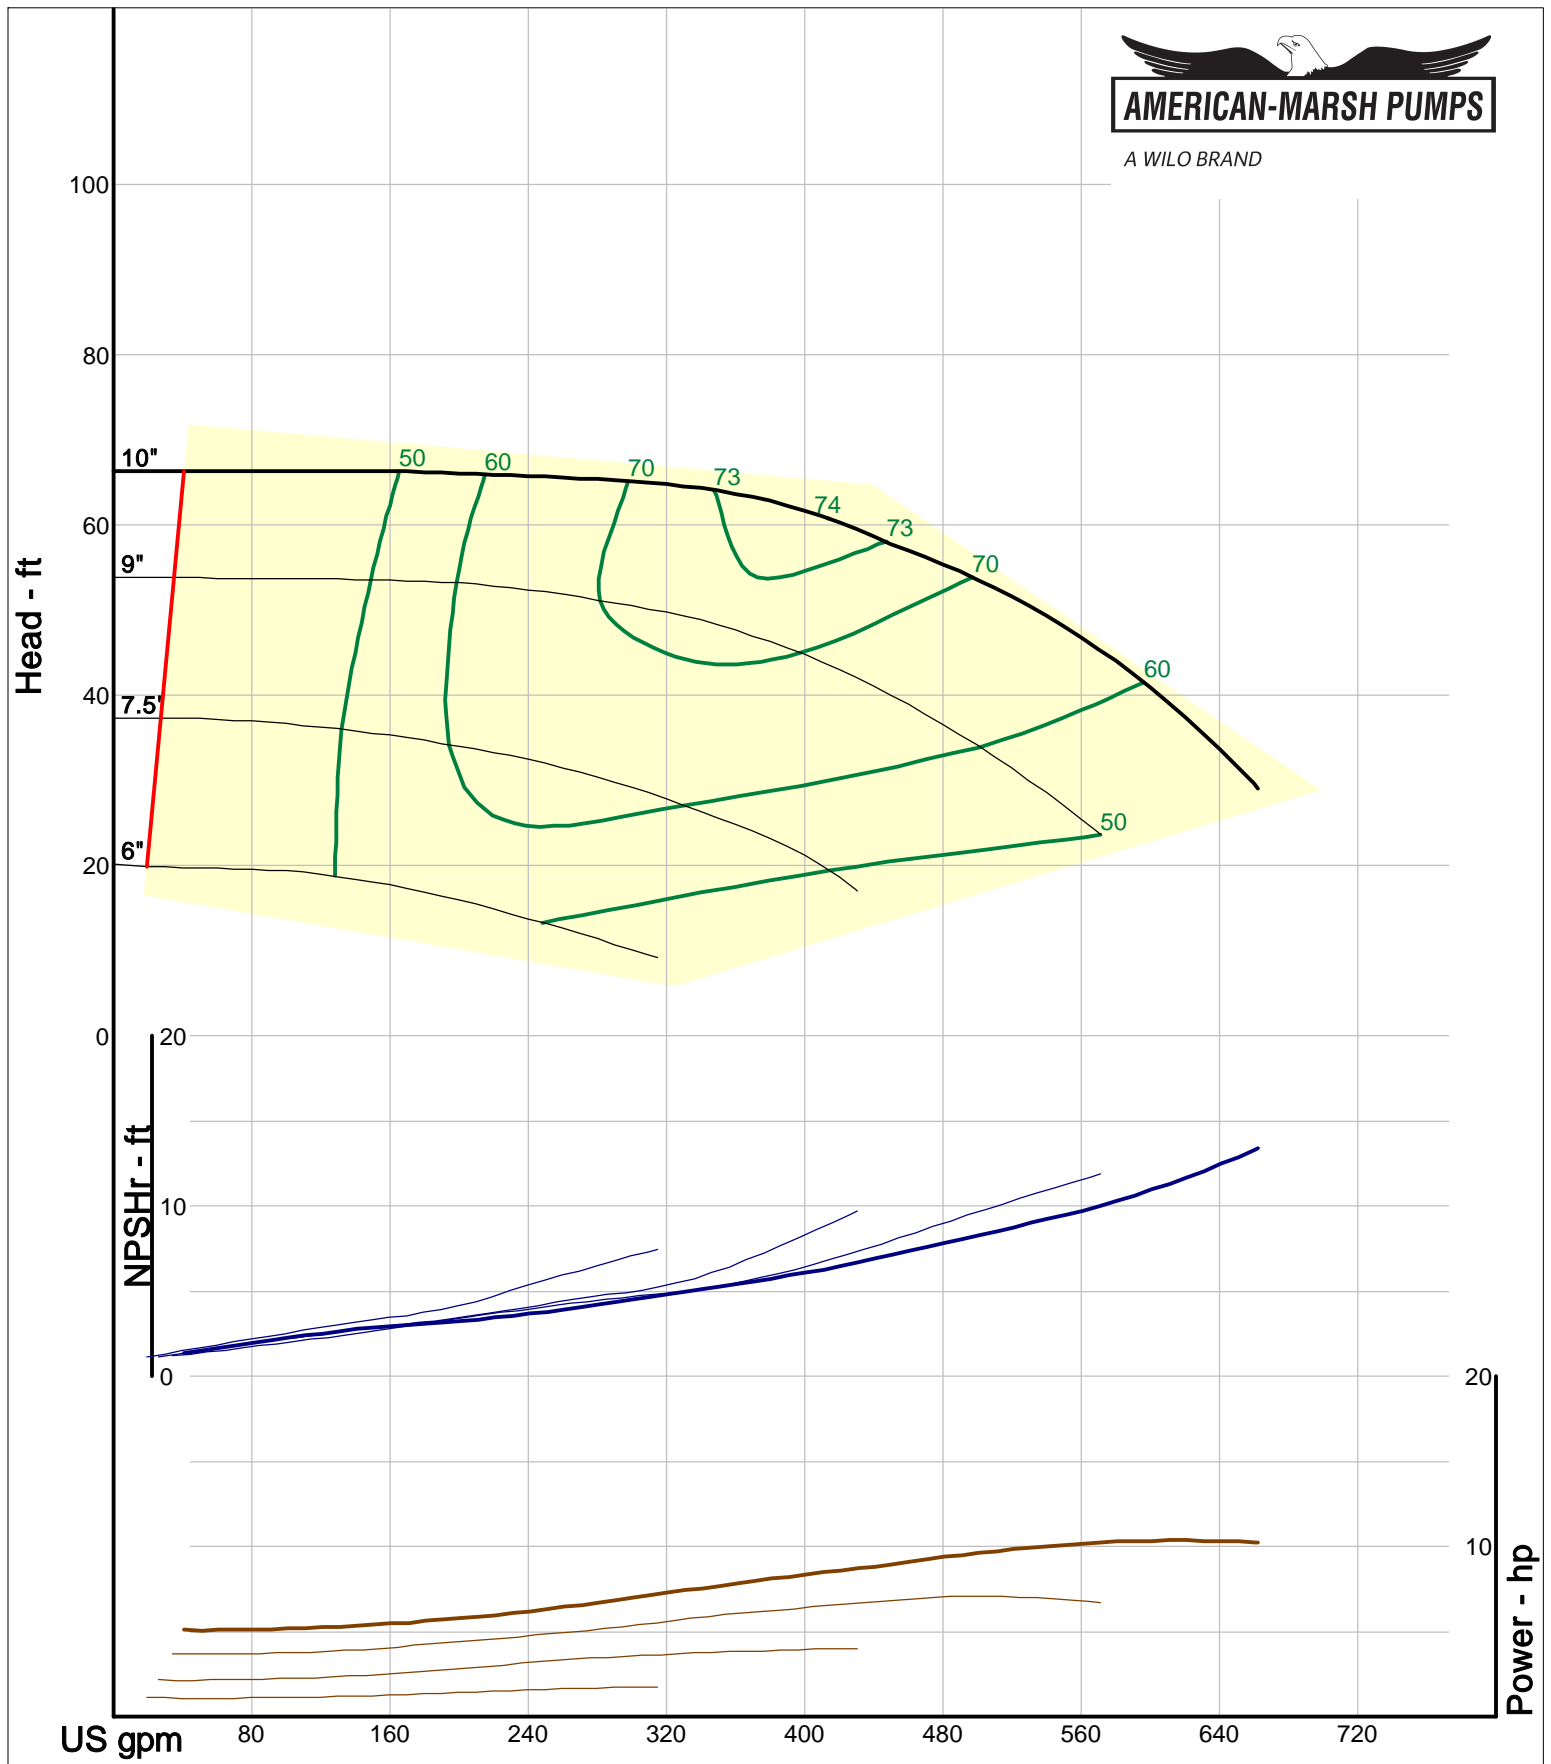

Size: 2L3x4-8/OP  
 Speed: 1450 rpm  
 Dia: 8.188 in  
 Curve: CS-17519

A WILO BRAND

Company: American-Marsh Pumps  
Name:  
12/10/05

American-Marsh Pumps  
Catalog: WTRWKS-2005c.50, vers 2.5c  
320\_OSD\_OP - 1500

Size: 2L3x4-10/OP  
Speed: 1450 rpm  
Dia: 10 in  
Curve: CS-17531

A WILO BRAND

Company: American-Marsh Pumps  
 Name:  
 12/10/05

American-Marsh Pumps  
 Catalog: WTRWKS-2005c.50, vers 2.5c  
 320\_OSD\_OP - 1500