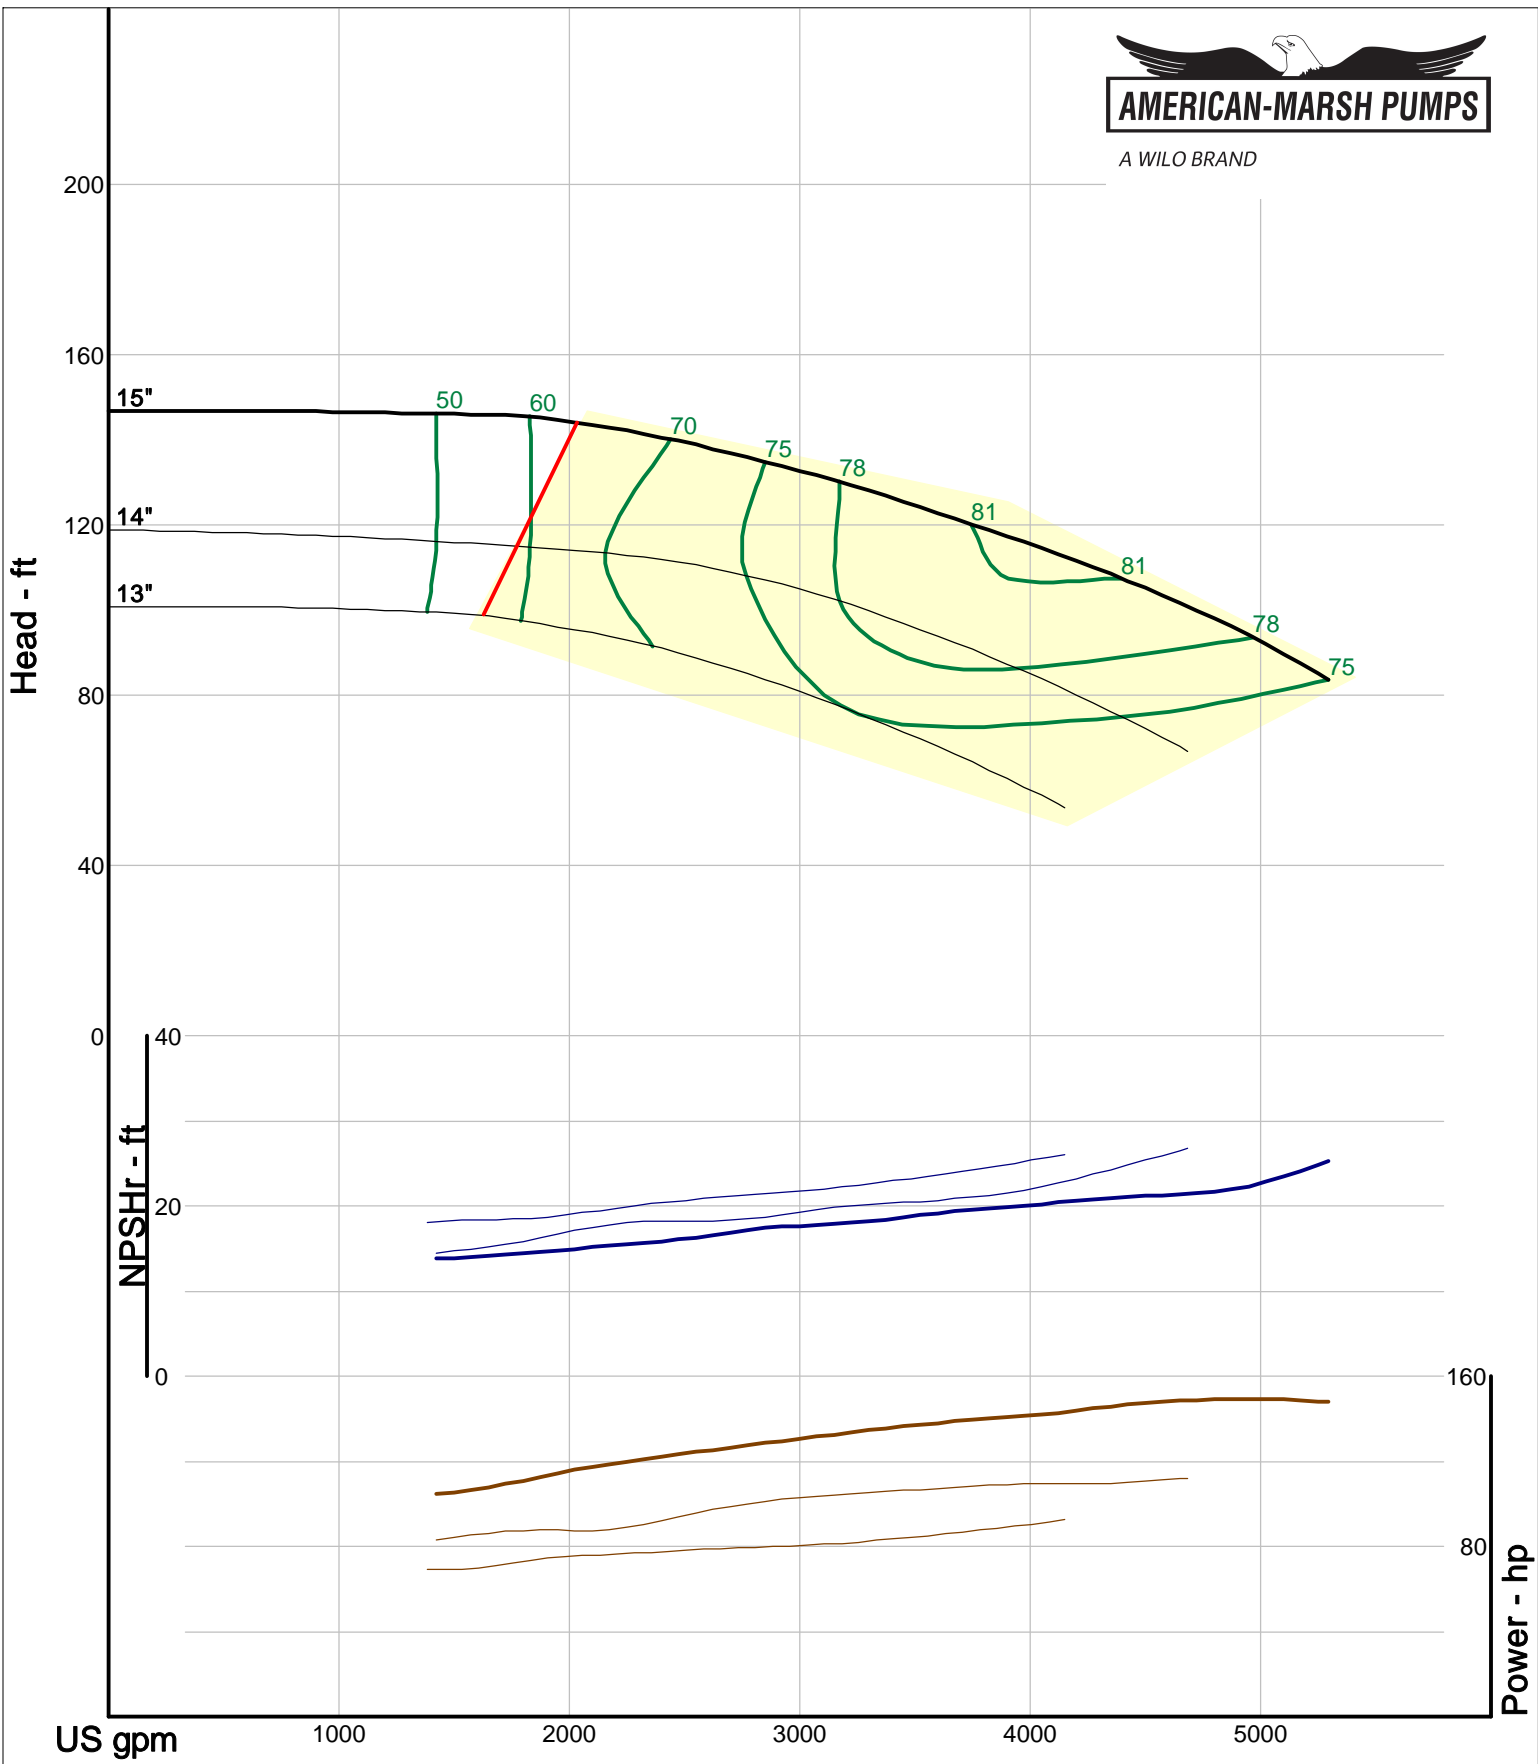

Size: 3L8x10-14/OP  
Speed: 1450 rpm  
Dia: 14 in  
Curve: CS-17554

A WILO BRAND

Company: American-Marsh Pumps  
Name:  
12/10/05

American-Marsh Pumps  
Catalog: WTRWKS-2005c.50, vers 2.5c  
320\_OSD\_OP - 1500

Size: 3L8x10-16/OP  
Speed: 1450 rpm  
Dia: 16 in  
Curve: CS-17563

A WILO BRAND

Company: American-Marsh Pumps  
Name:  
12/10/05

American-Marsh Pumps  
Catalog: WTRWKS-2005c.50, vers 2.5c  
320\_OSD\_OP - 1500

Size: 3L8x10-16H/OP  
Speed: 1450 rpm  
Dia: 15 in  
Curve: CS-17566