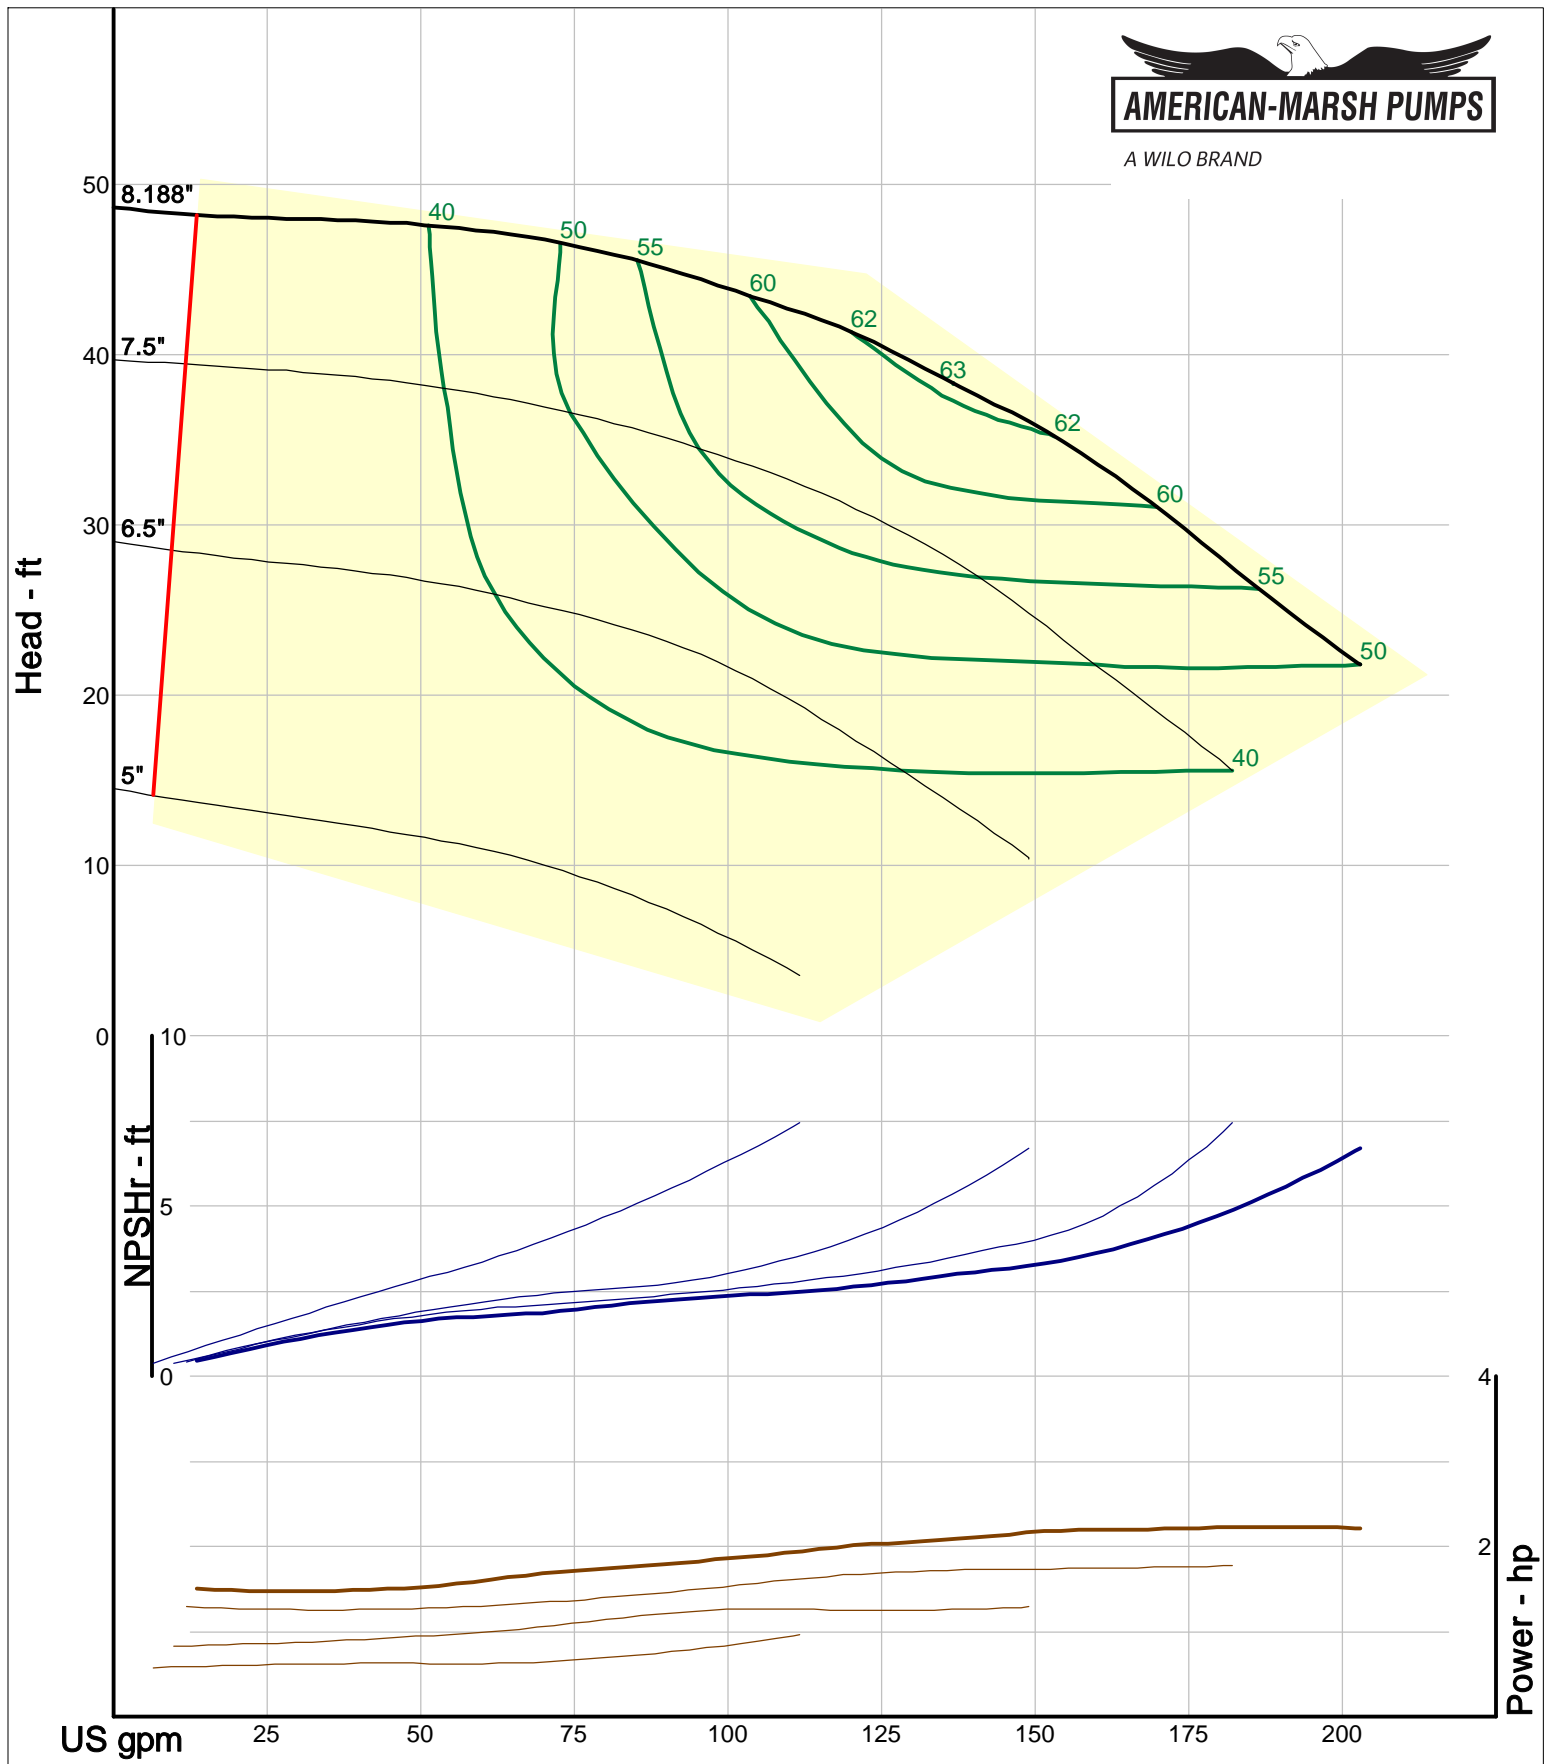

A WILO BRAND

Company: American-Marsh Pumps
Name:
12/10/05

American-Marsh Pumps
Catalog: WTRWKS-2005c.50, vers 2.5c
320_OSD_OP - 1500

Size: 2L2x3-8/OP
Speed: 1450 rpm
Dia: 8.188 in
Curve: CS-17516