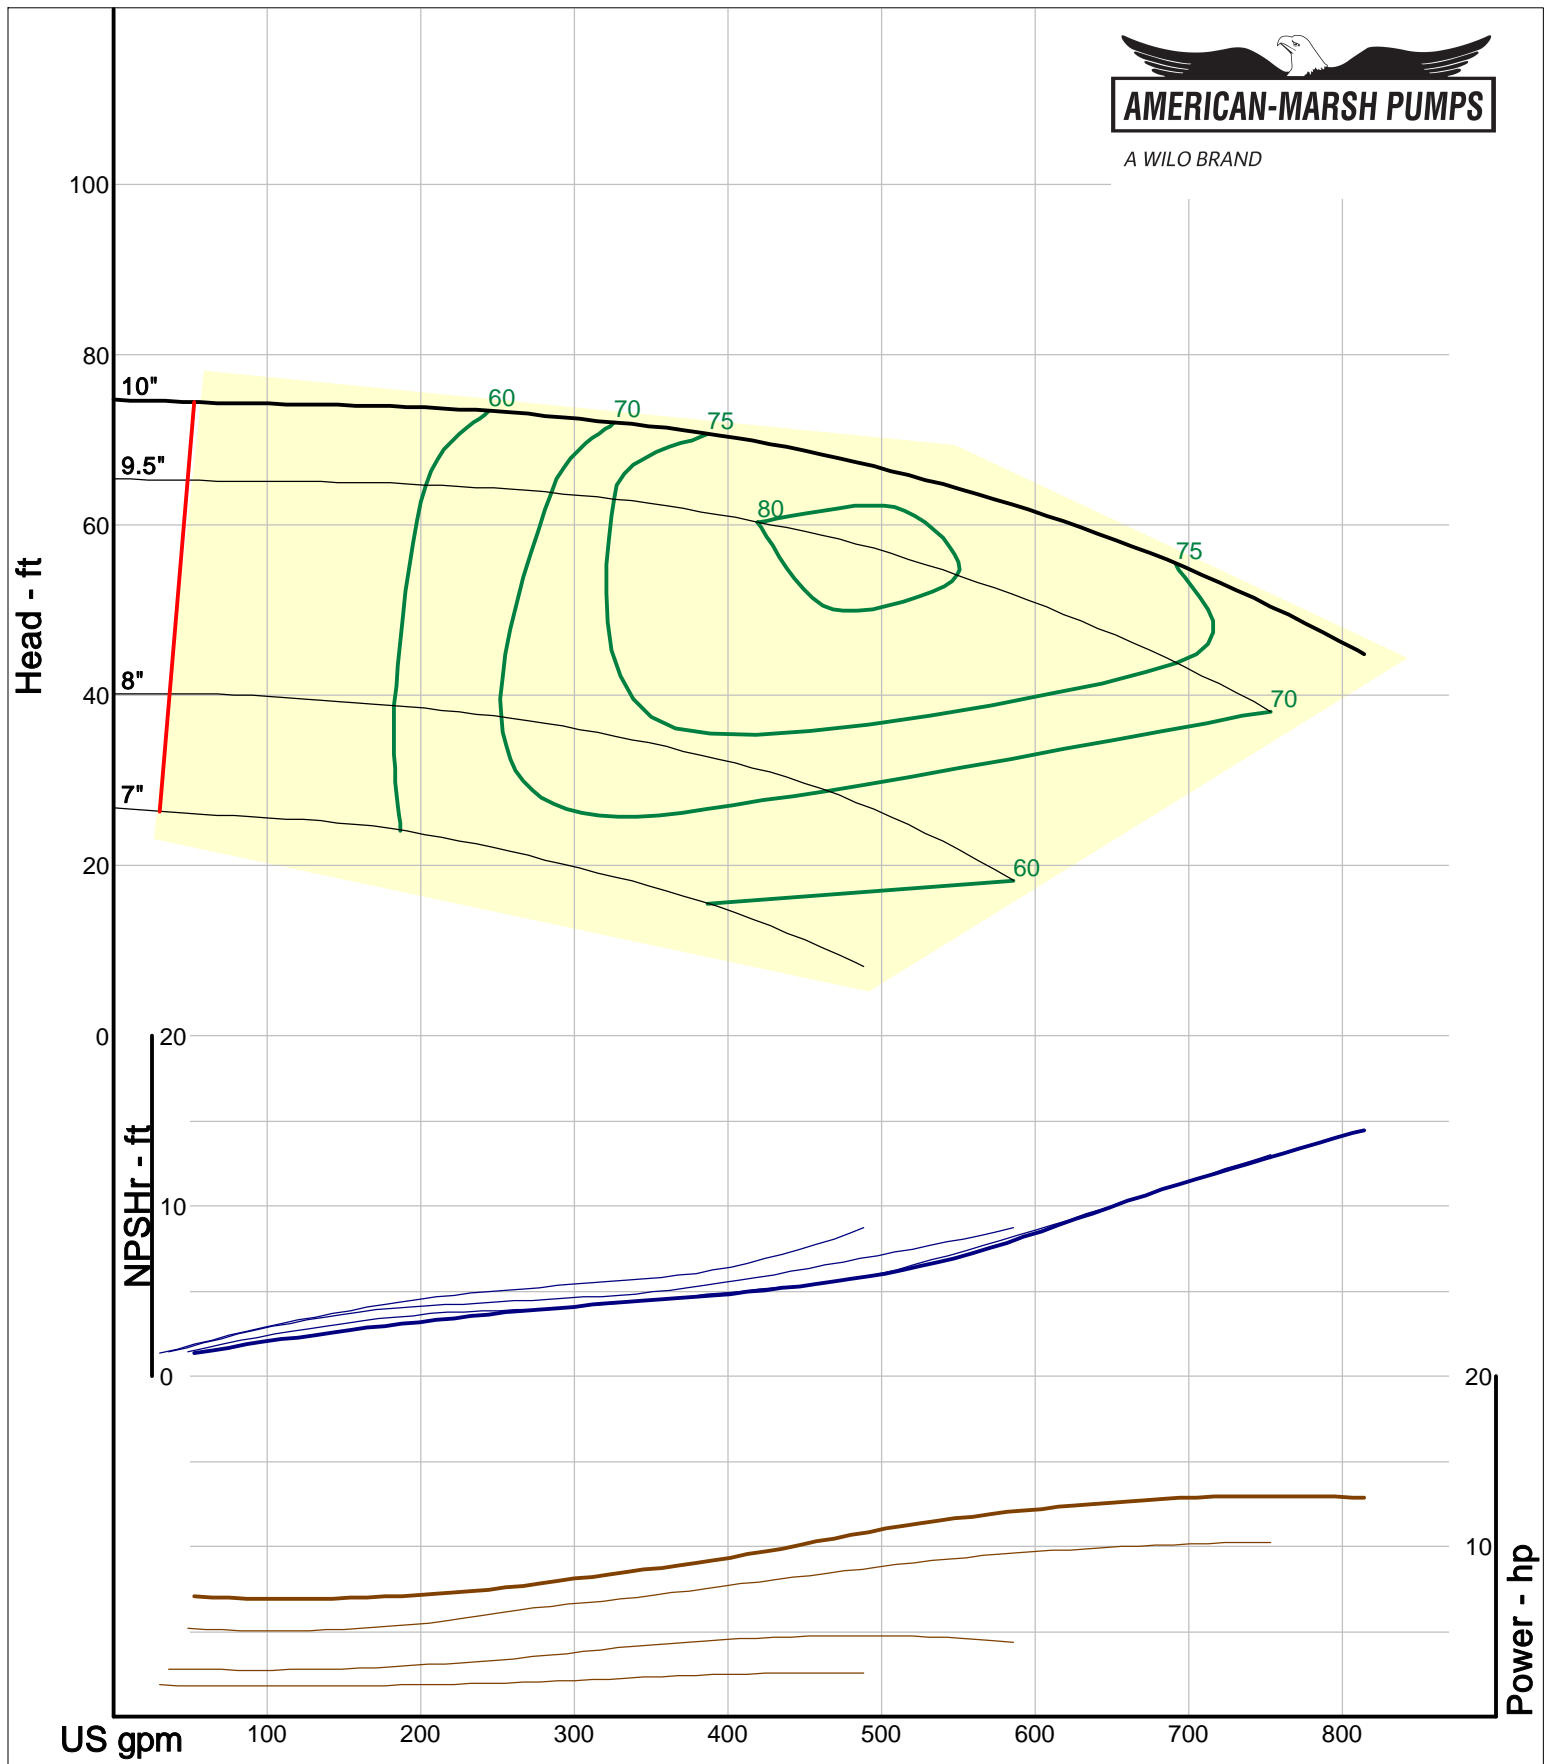

A WILO BRAND

Company: American-Marsh Pumps
Name:
12/10/05

American-Marsh Pumps
Catalog: WTRWKS-2005c.50, vers 2.5c
320_OSD_OP - 1500

Size: 2L4x6-10/OP
Speed: 1450 rpm
Dia: 10 in
Curve: CS-17536