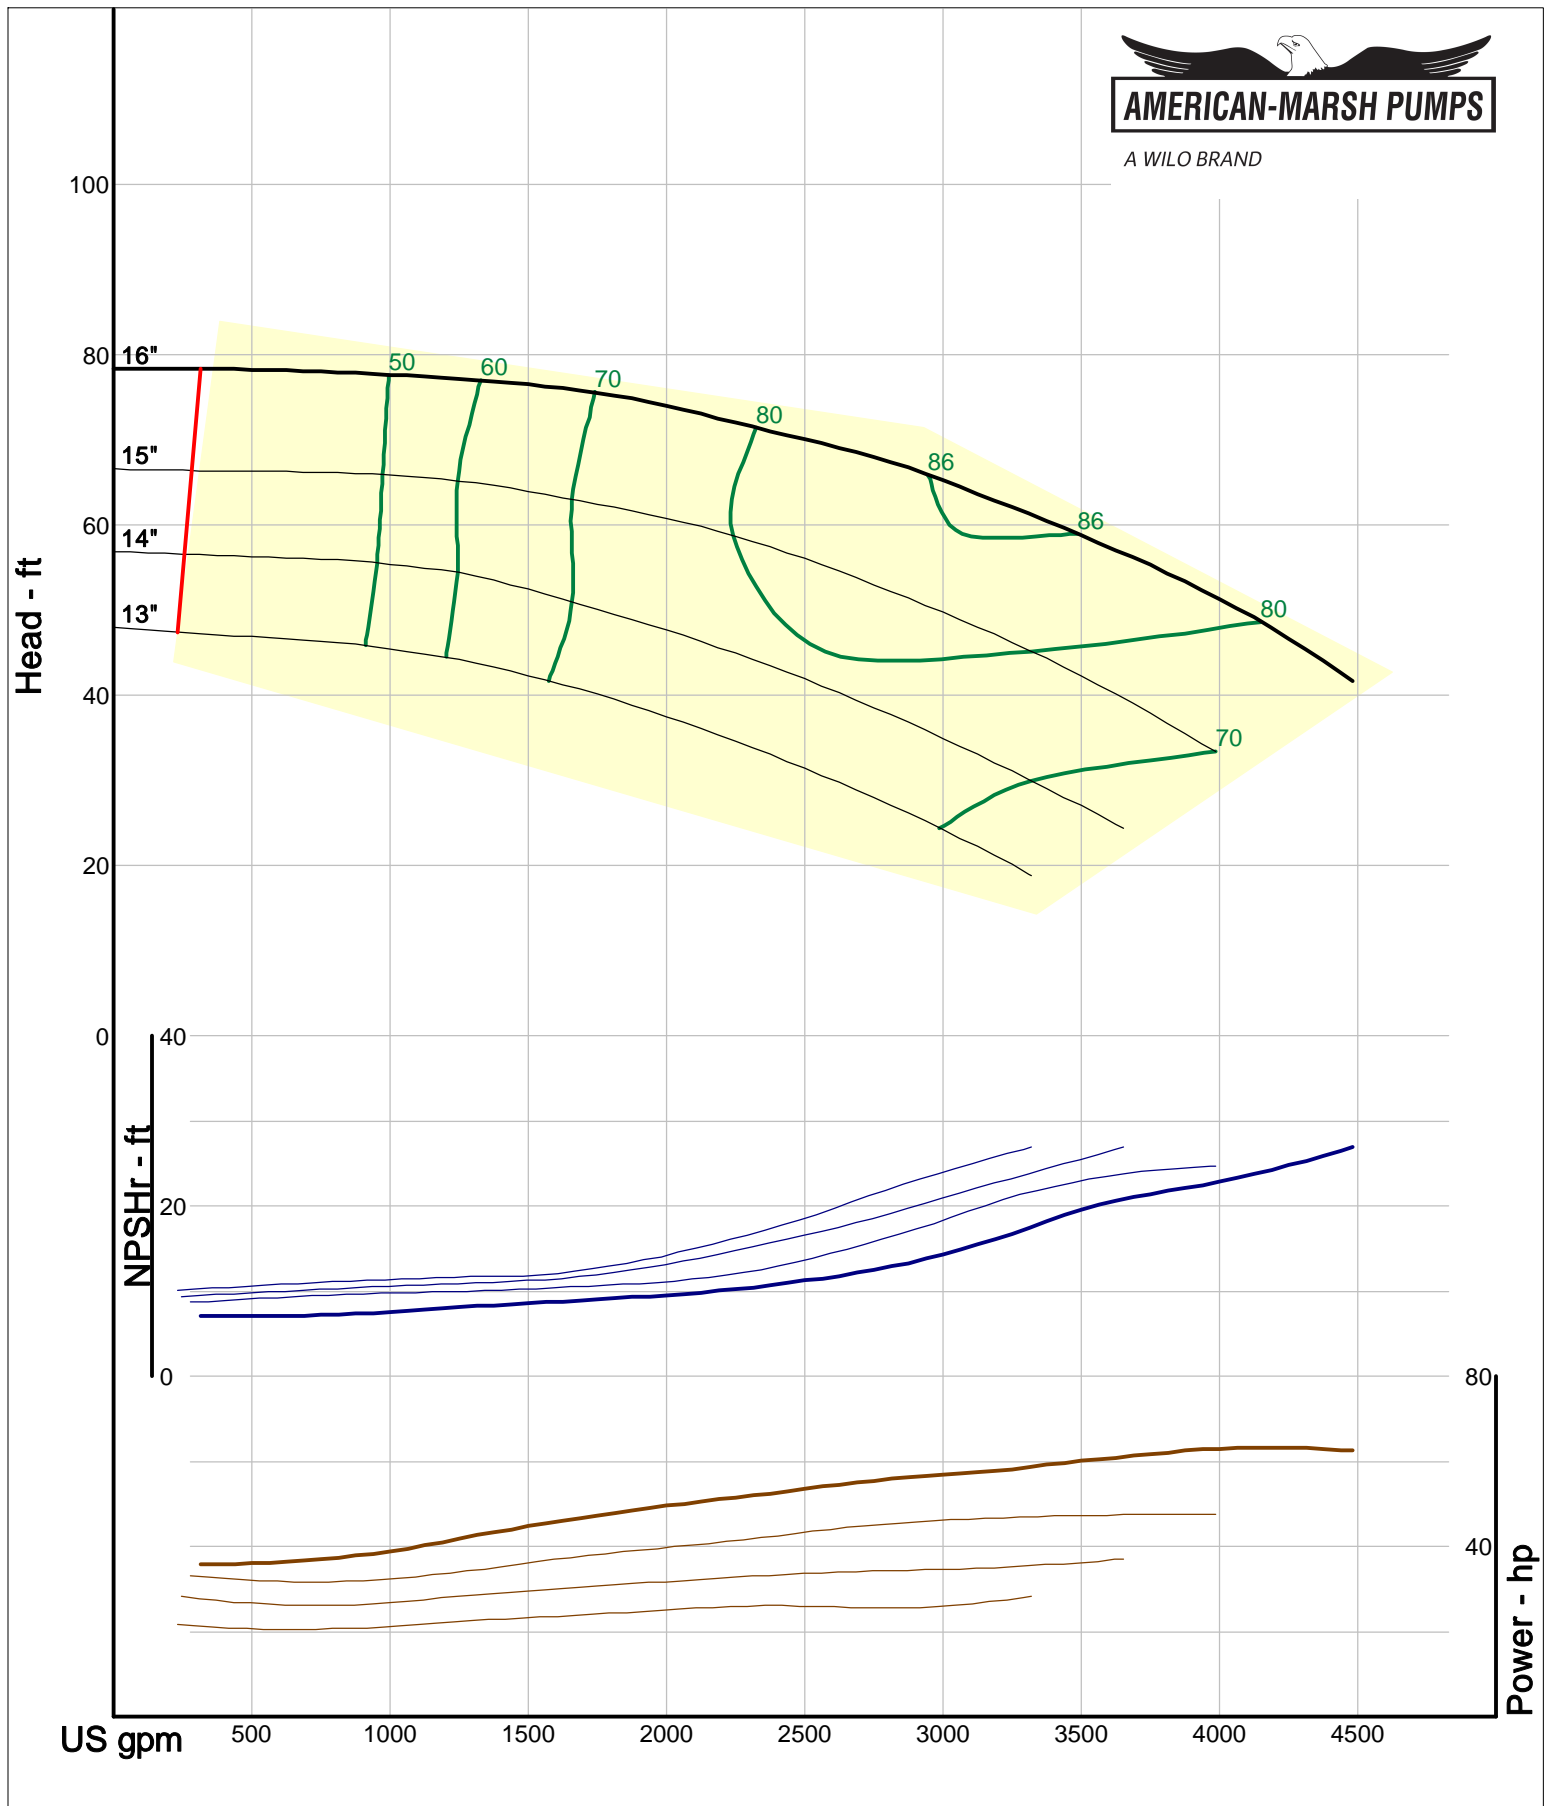

Company: American-Marsh Pumps
 Name:
 12/10/05

American-Marsh Pumps
 Catalog: WTRWKS-2005c.50, vers 2.5c
 320_OSD_OP - 1000

Size: 3L8x10-16/OP
 Speed: 980 rpm
 Dia: 16 in
 Curve: CS-17564

A WILO BRAND

Company: American-Marsh Pumps
Name:
12/10/05

American-Marsh Pumps
Catalog: WTRWKS-2005c.50, vers 2.5c
320_OSD_OP - 1000

Size: 3L8x10-16H/OP
Speed: 980 rpm
Dia: 16 in
Curve: CS-17567