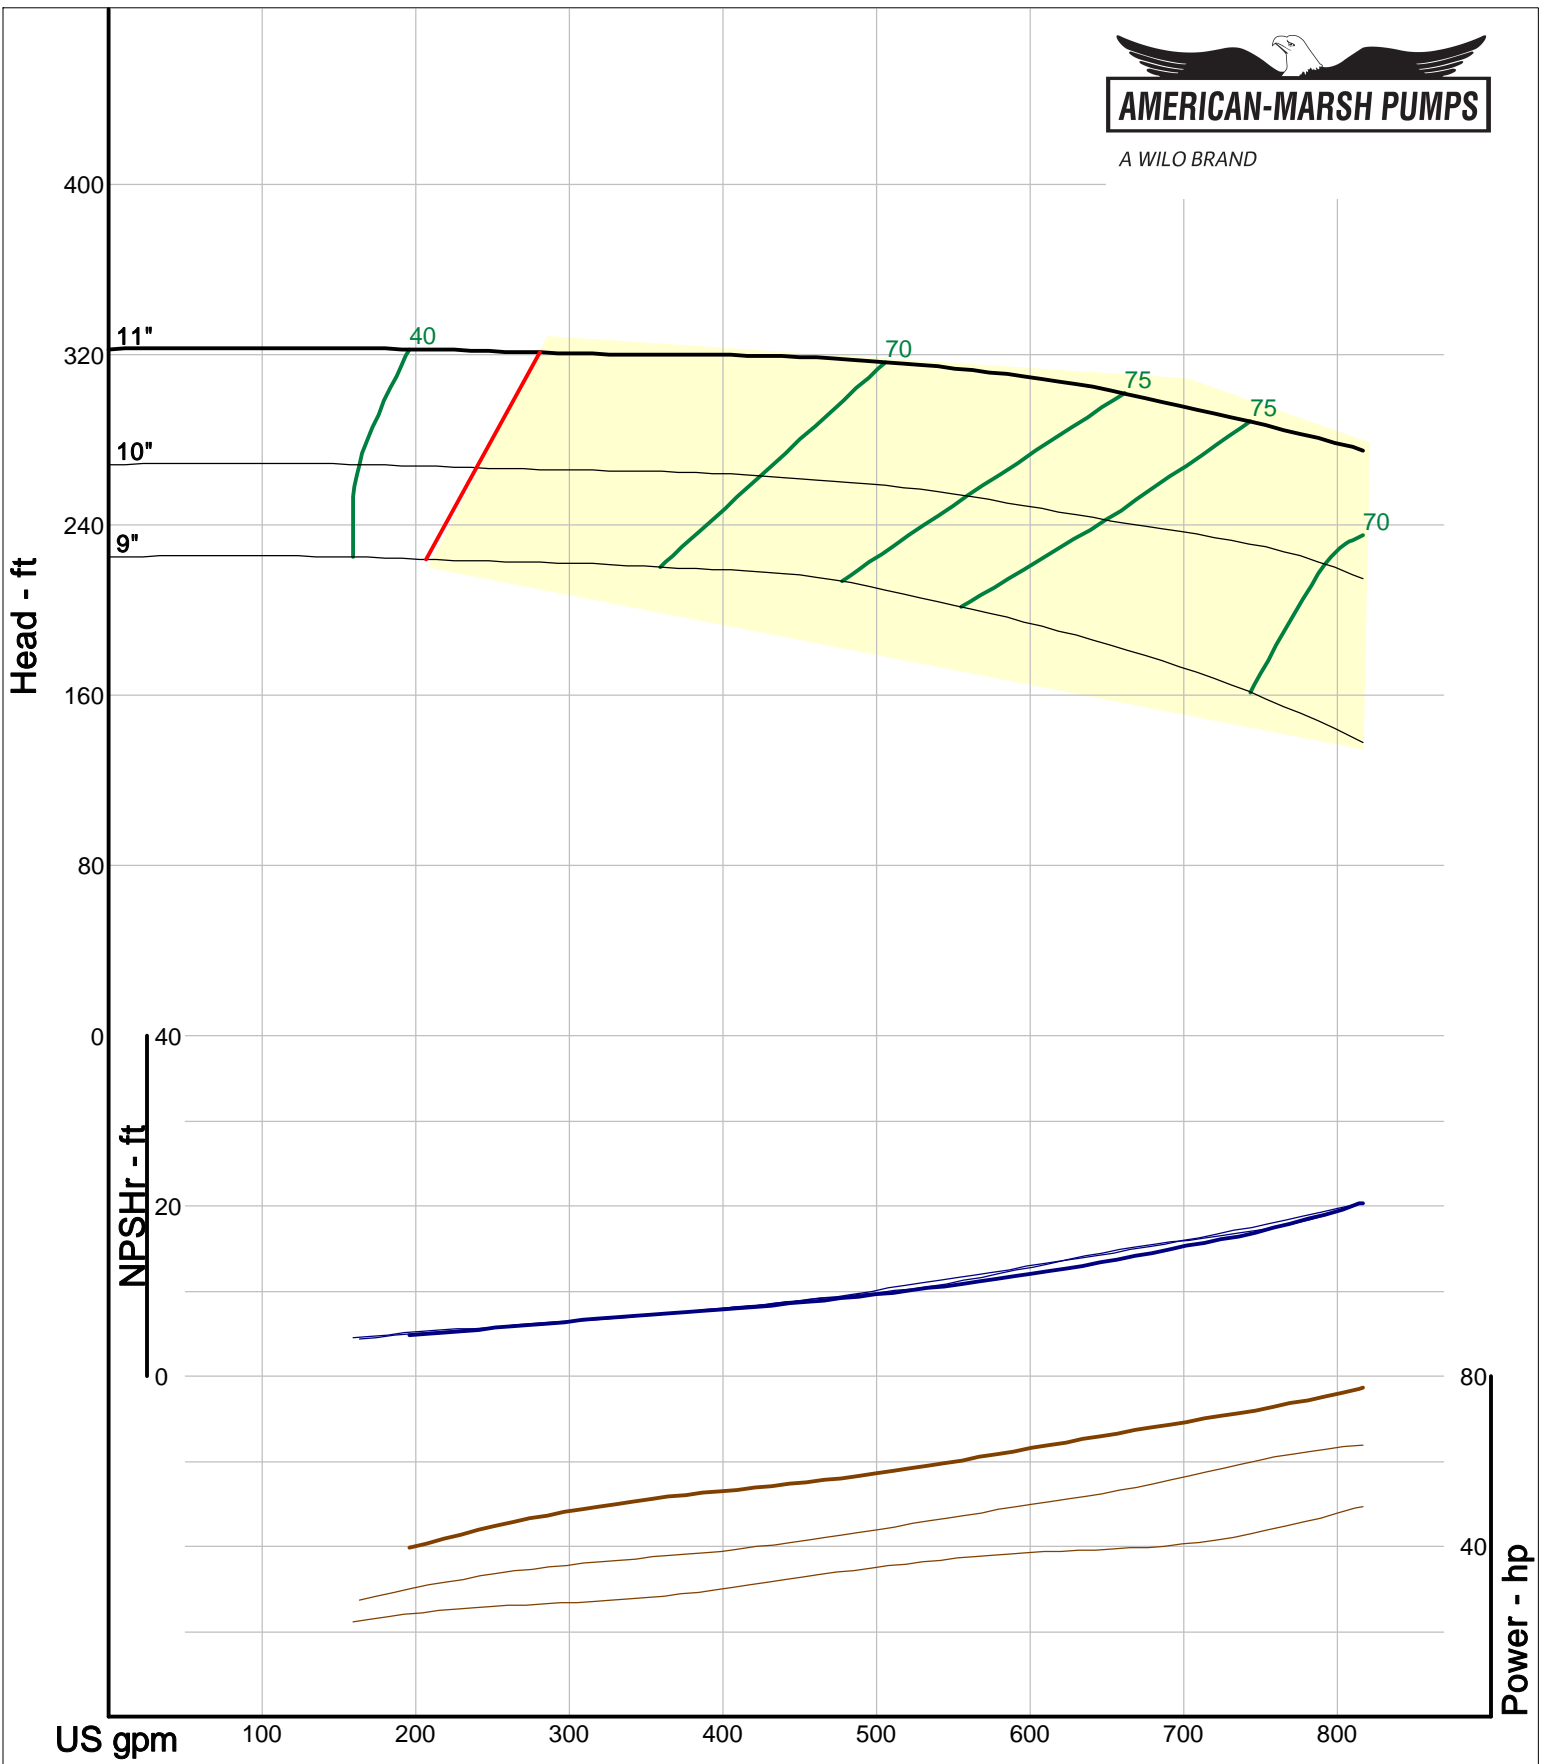

A WILO BRAND

Company: American-Marsh Pumps
Name:
12/10/05

American-Marsh Pumps
Catalog: WTRWKS-2005c.50, vers 2.5c
320_OSD_RV - 3000

Size: 2L3x4-10/RV
Speed: 2900 rpm
Dia: 10 in
Curve: CS-17330

A WILO BRAND