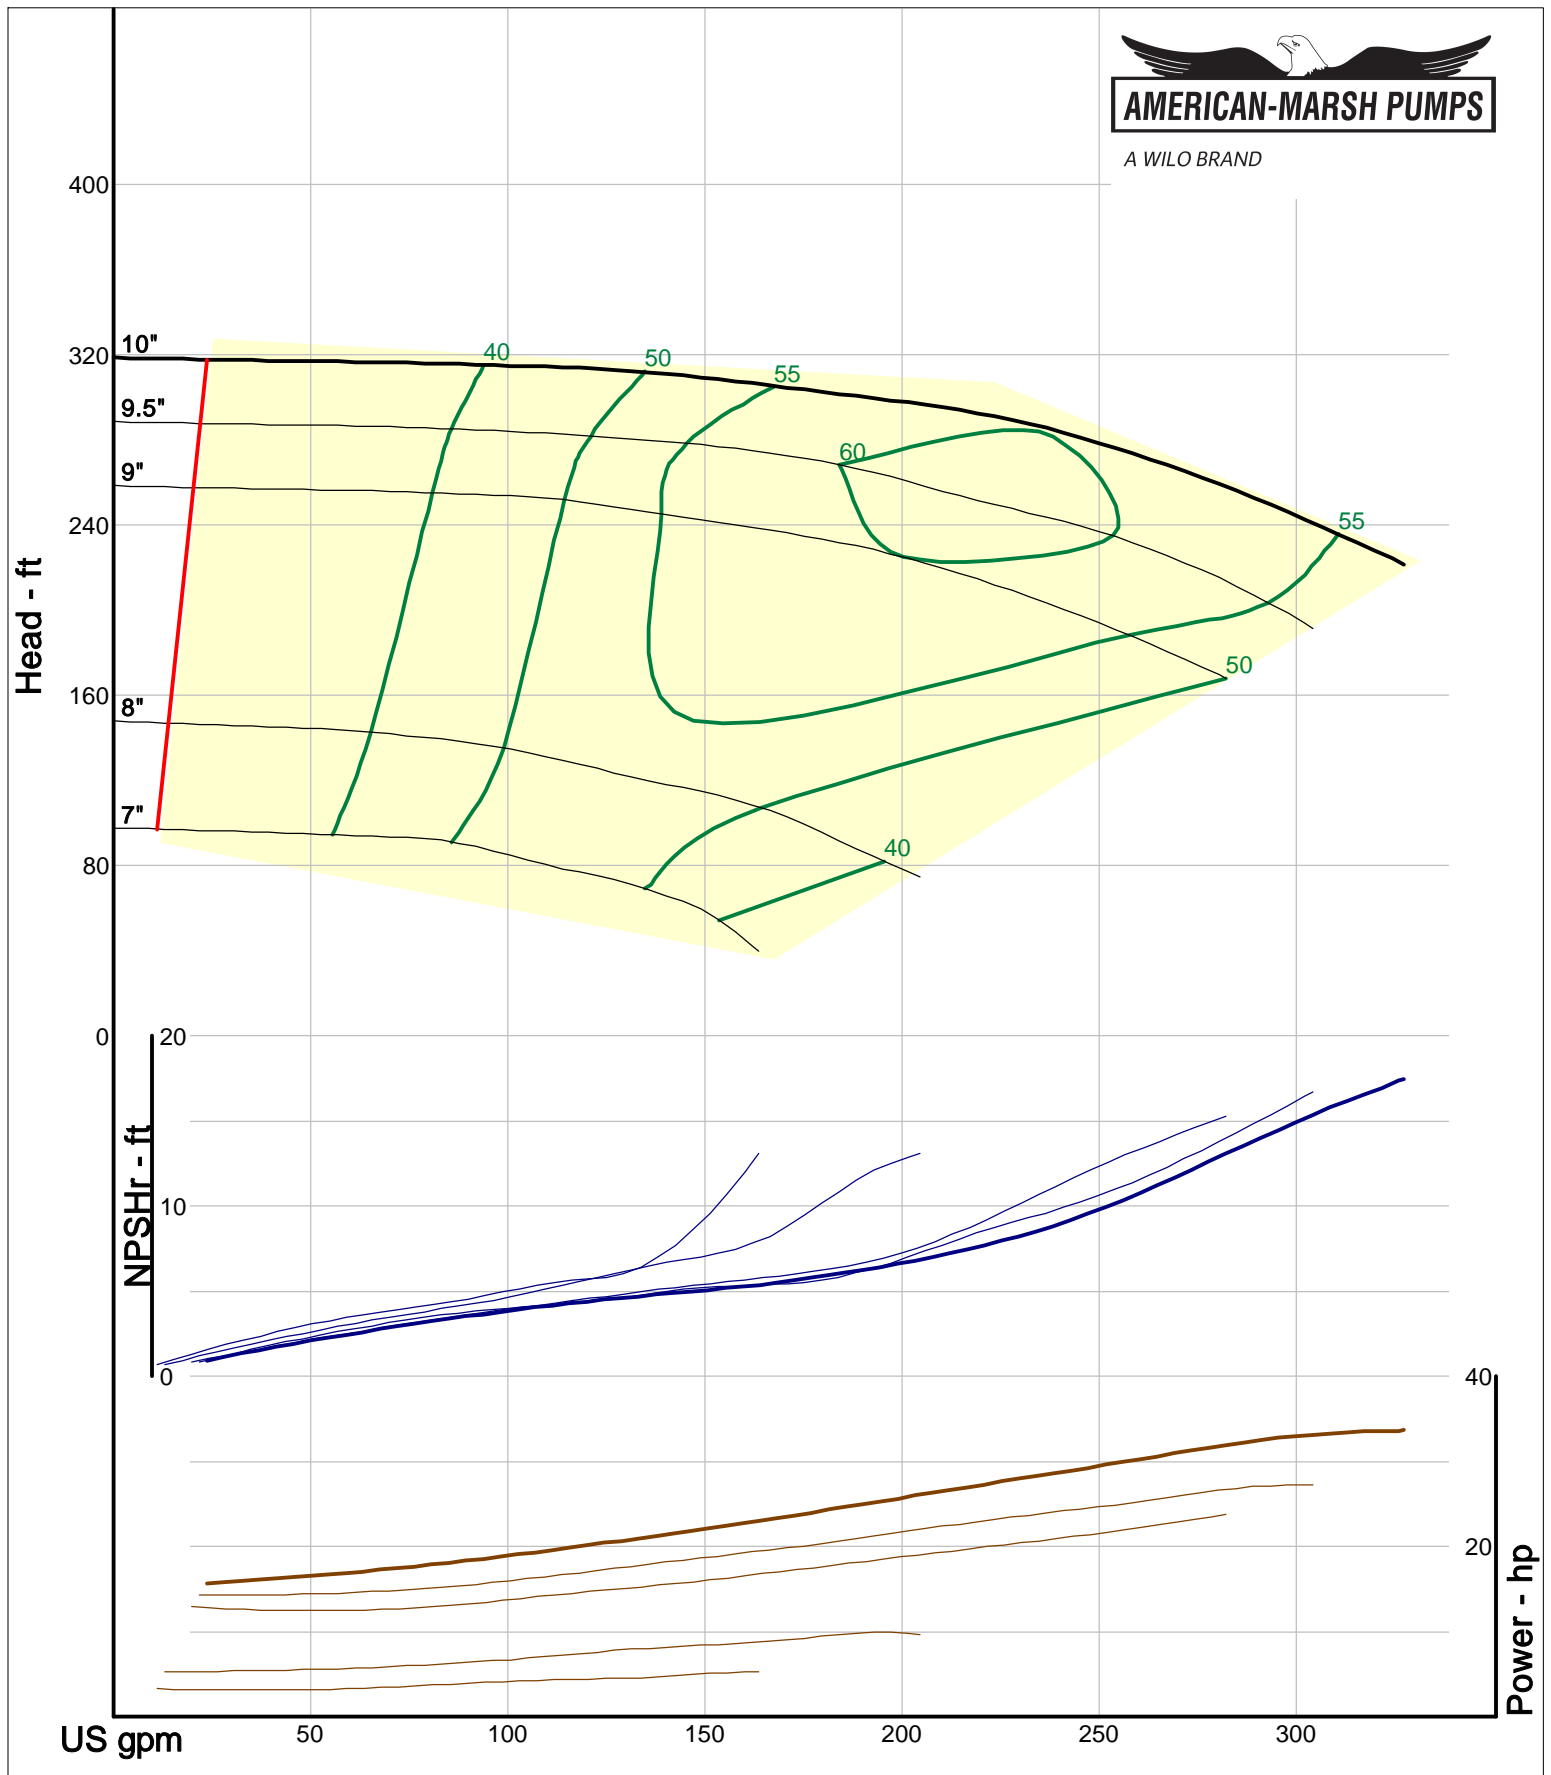

Company: American-Marsh Pumps
Name:
12/10/05

American-Marsh Pumps
Catalog: WTRWKS-2005c.50, vers 2.5c
320_OSD_RV - 3000

Size: 1L1.5x3-8/RV
Speed: 2900 rpm
Dia: 8.1875 in
Curve: CS-17312

A WILO BRAND

Company: American-Marsh Pumps
Name:
12/10/05

American-Marsh Pumps
Catalog: WTRWKS-2005c.50, vers 2.5c
320_OSD_RV - 3000

Size: 1L2x3-6/RV
Speed: 2900 rpm
Dia: 6.25 in
Curve: CS-17306

A WILO BRAND

Company: American-Marsh Pumps
Name:
12/10/05

American-Marsh Pumps
Catalog: WTRWKS-2005c.50, vers 2.5c
320_OSD_RV - 3000

Size: 2L1x2-10A/RV
Speed: 2900 rpm
Dia: 10 in
Curve: CS-17321

A WILO BRAND

Company: American-Marsh Pumps
Name:
12/10/05

American-Marsh Pumps
Catalog: WTRWKS-2005c.50, vers 2.5c
320_OSD_RV - 3000

Size: 2L1.5x3-10A/RV
Speed: 2900 rpm
Dia: 10 in
Curve: CS-17324