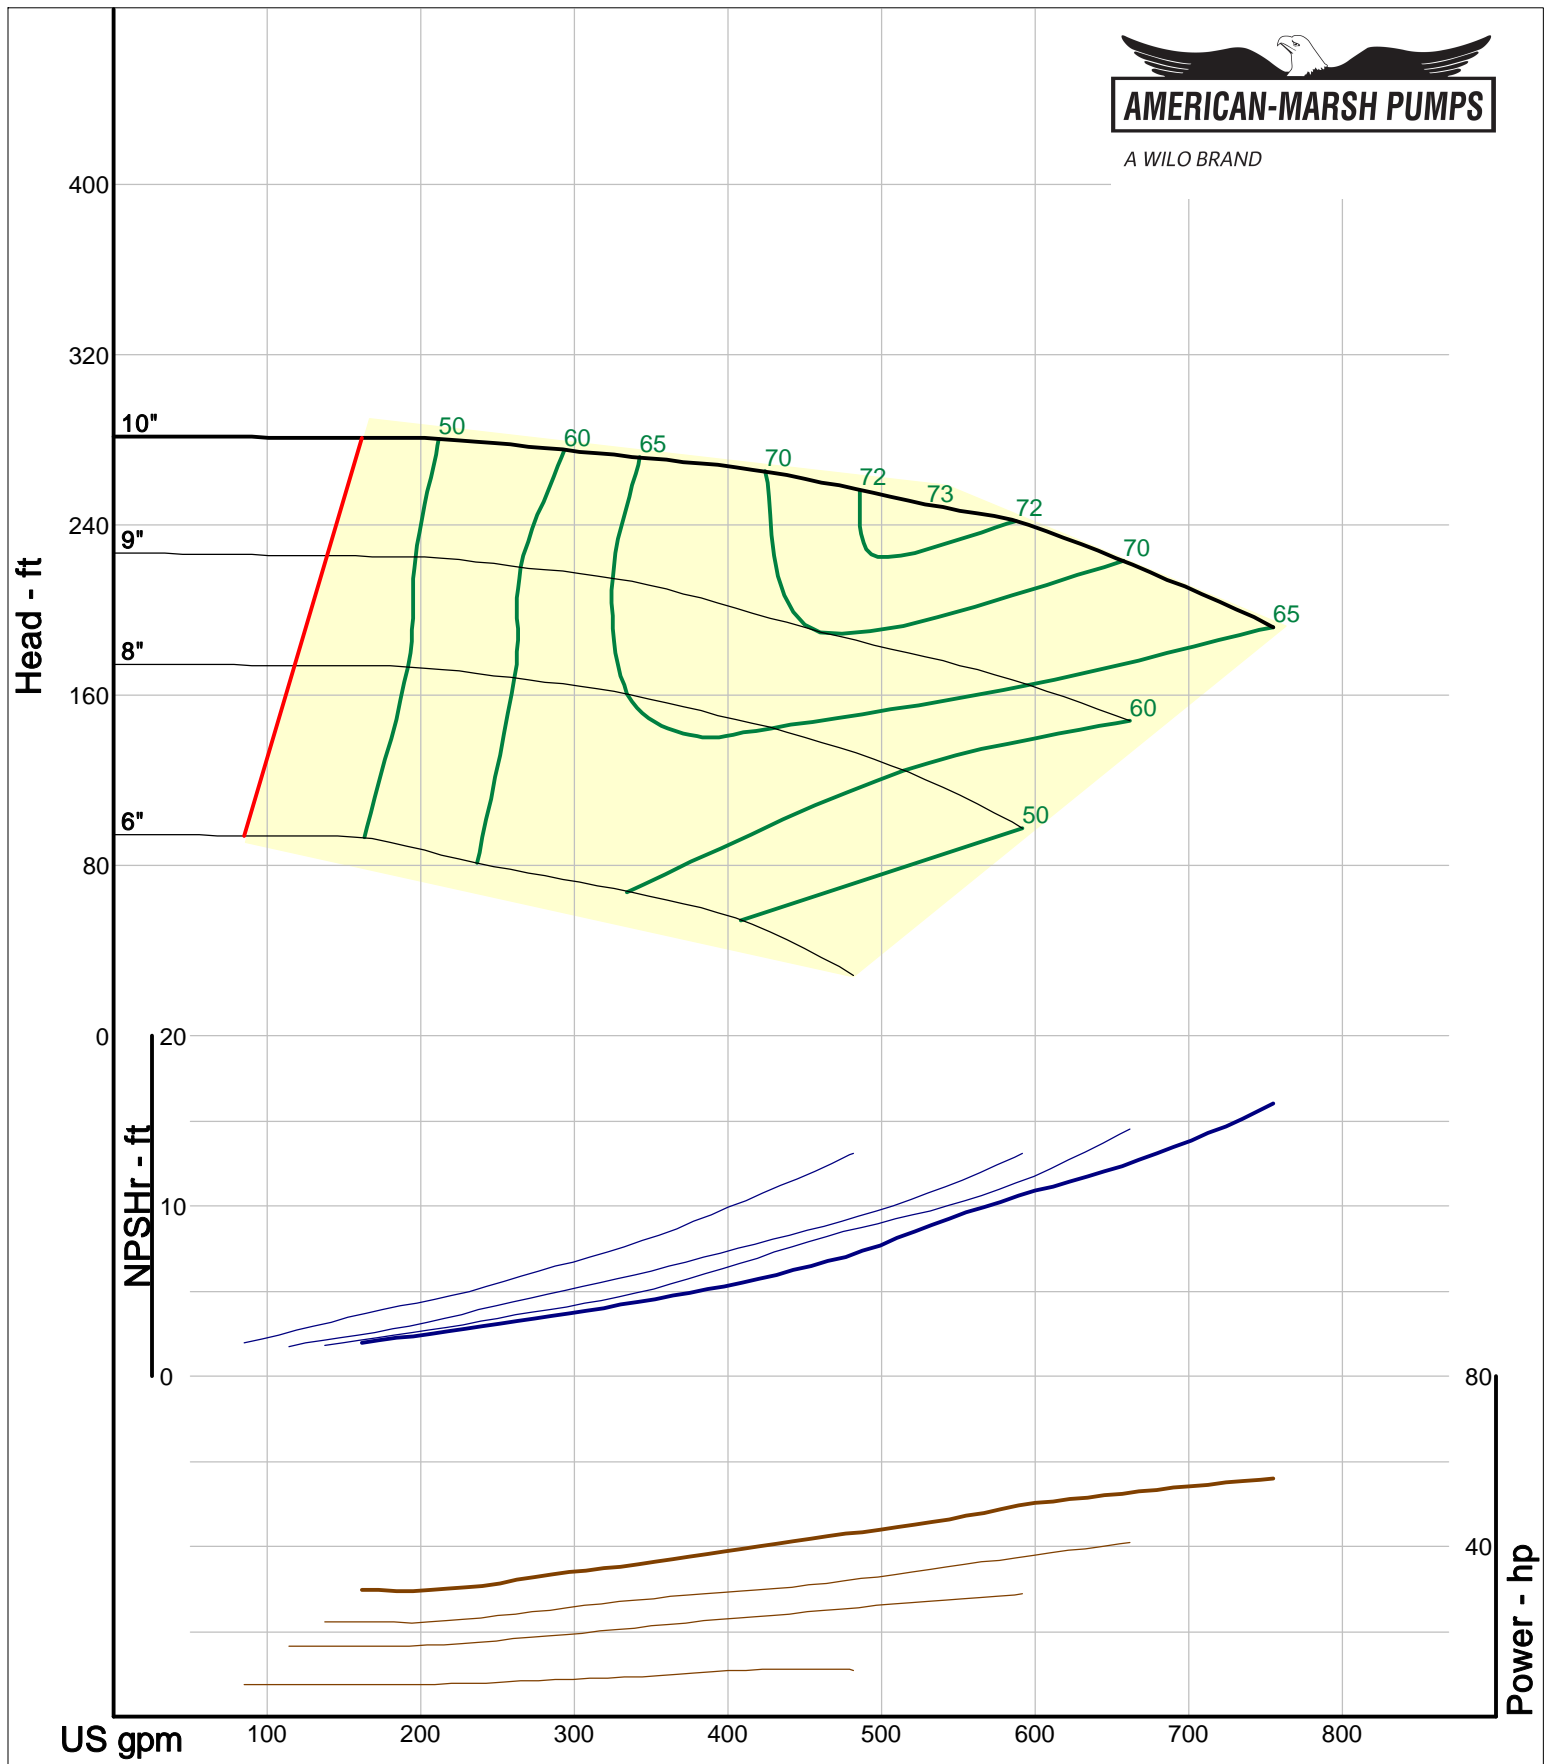

A WILO BRAND

Company: American-Marsh Pumps
Name:
12/10/05

American-Marsh Pumps
Catalog: WTRWKS-2005c.50, vers 2.5c
320_OSD_RV - 3000

Size: 2L3x4-10/RV
Speed: 2900 rpm
Dia: 10 in
Curve: CS-17330