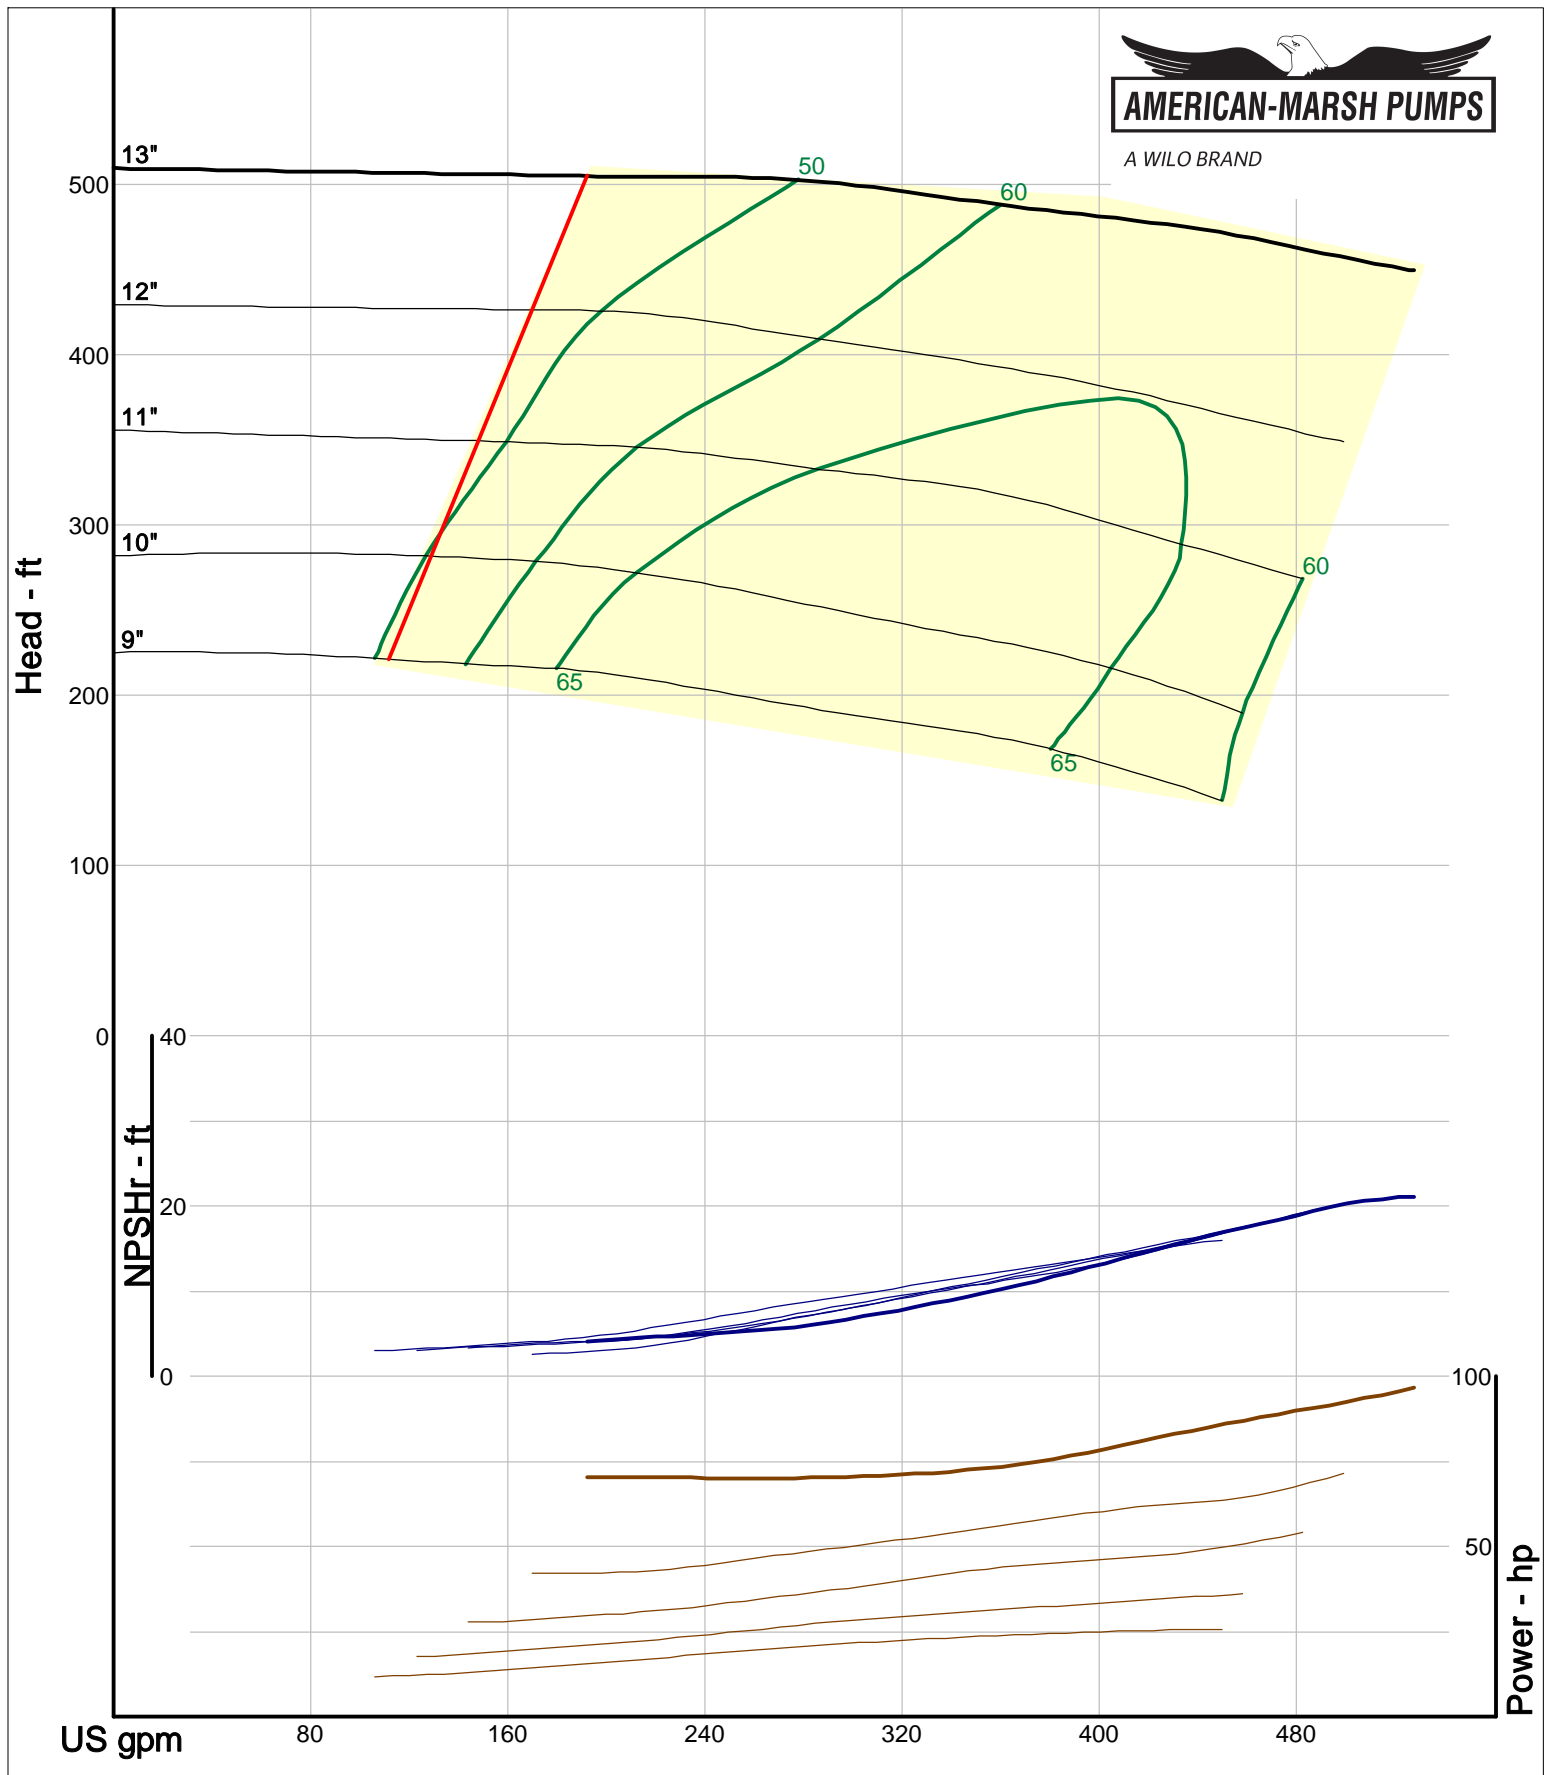

A WILO BRAND

Company: American-Marsh Pumps
Name:
12/10/05

American-Marsh Pumps
Catalog: WTRWKS-2005c.50, vers 2.5c
320_OSD_RV - 3000

Size: 2L2x3-13/RV
Speed: 2900 rpm
Dia: 13 in
Curve: CS-17343