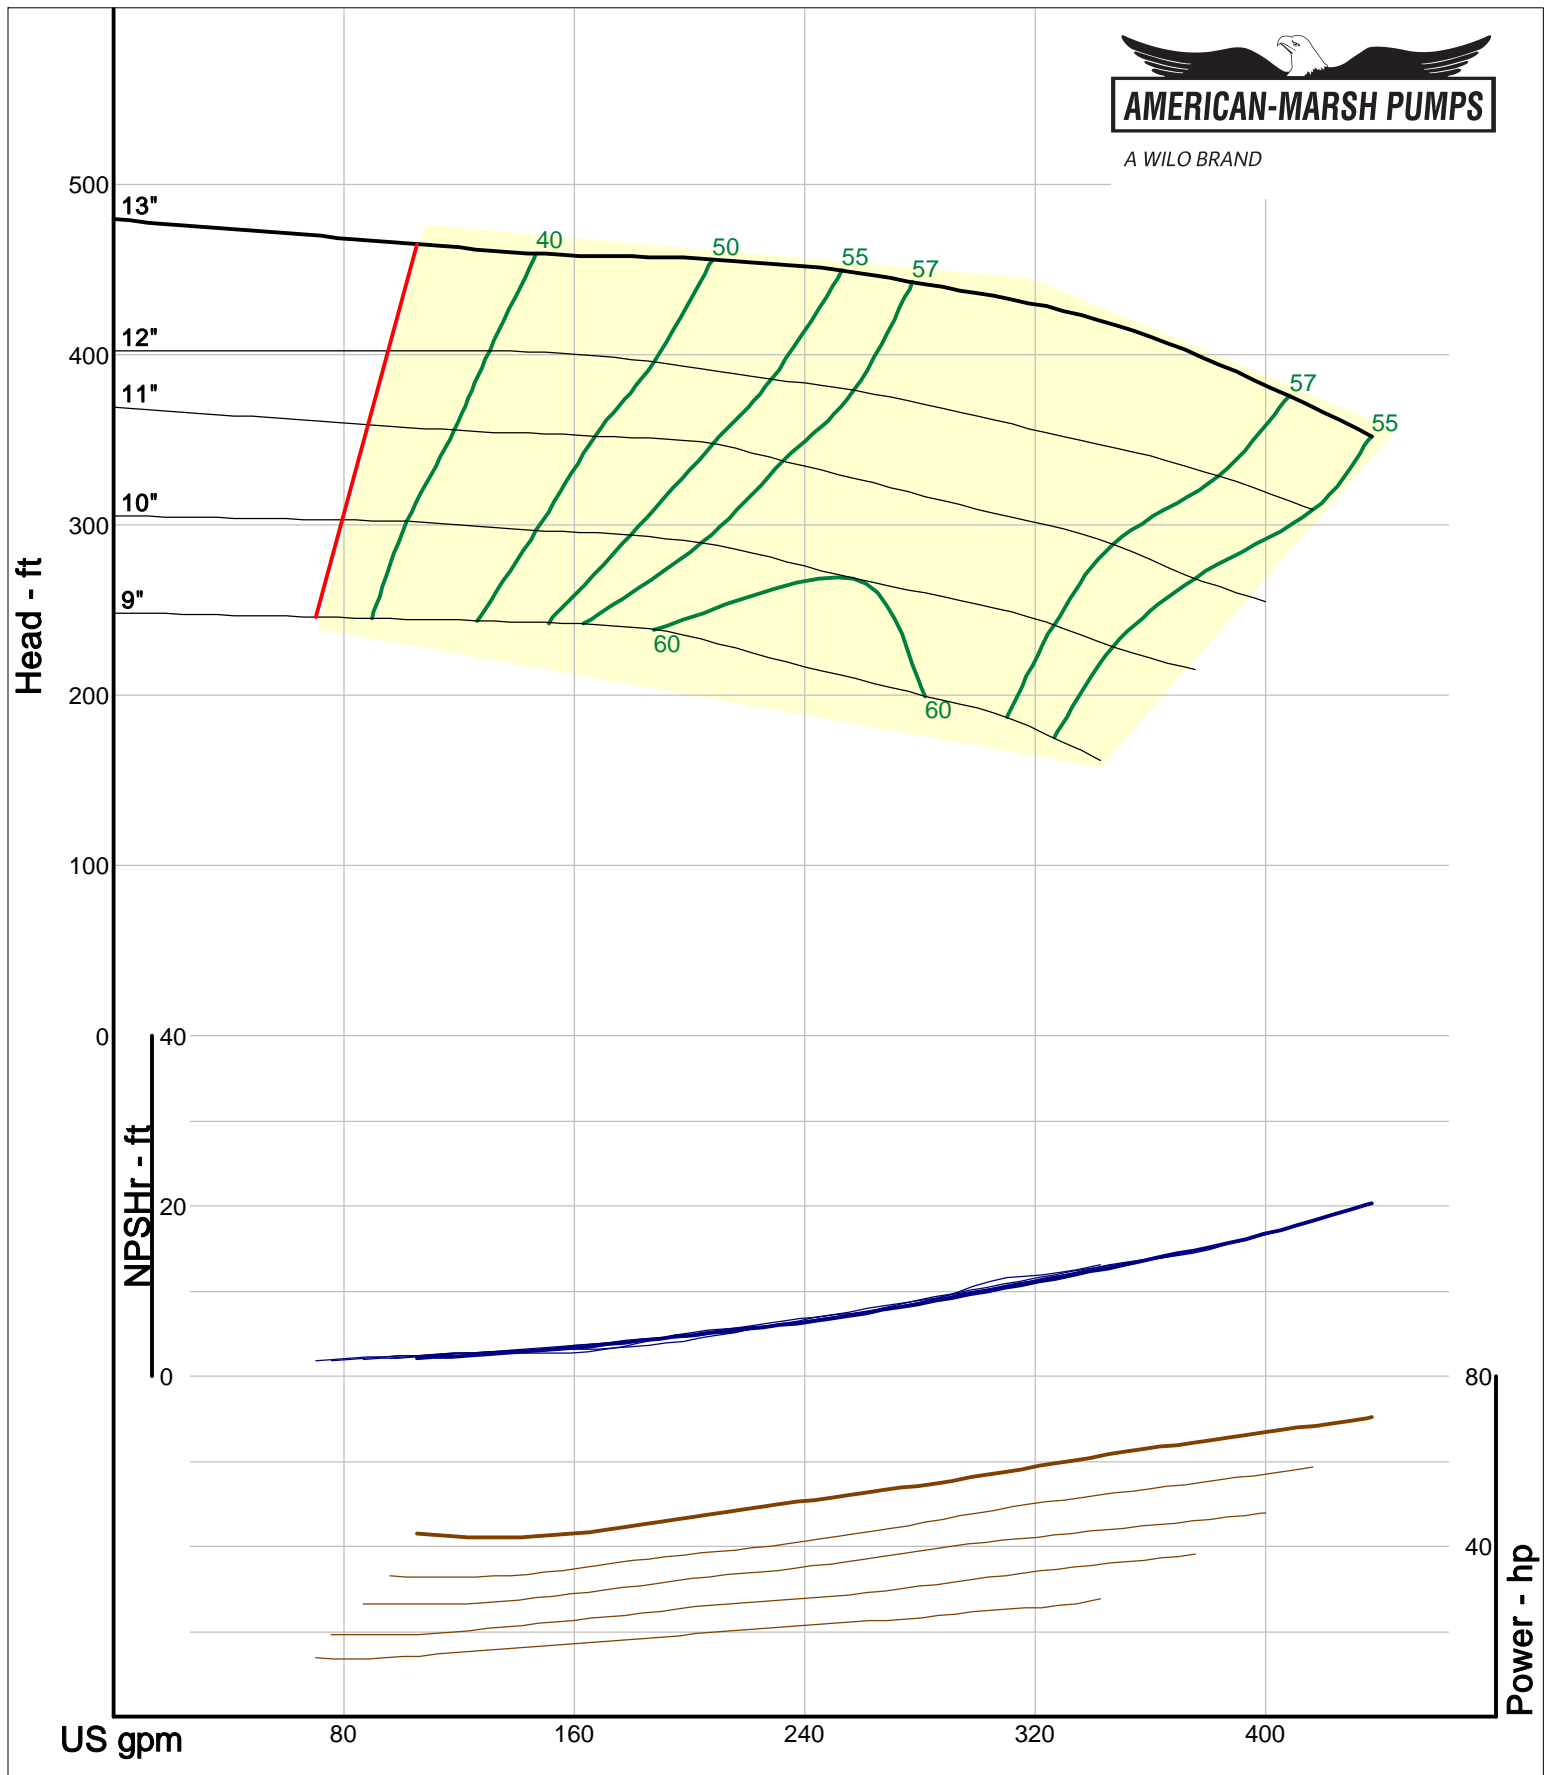

A WILO BRAND

Company: American-Marsh Pumps
Name:
12/10/05

American-Marsh Pumps
Catalog: WTRWKS-2005c.50, vers 2.5c
320_OSD_RV - 3000

Size: 2L1.5x3-13/RV
Speed: 2900 rpm
Dia: 13 in
Curve: CS-17340