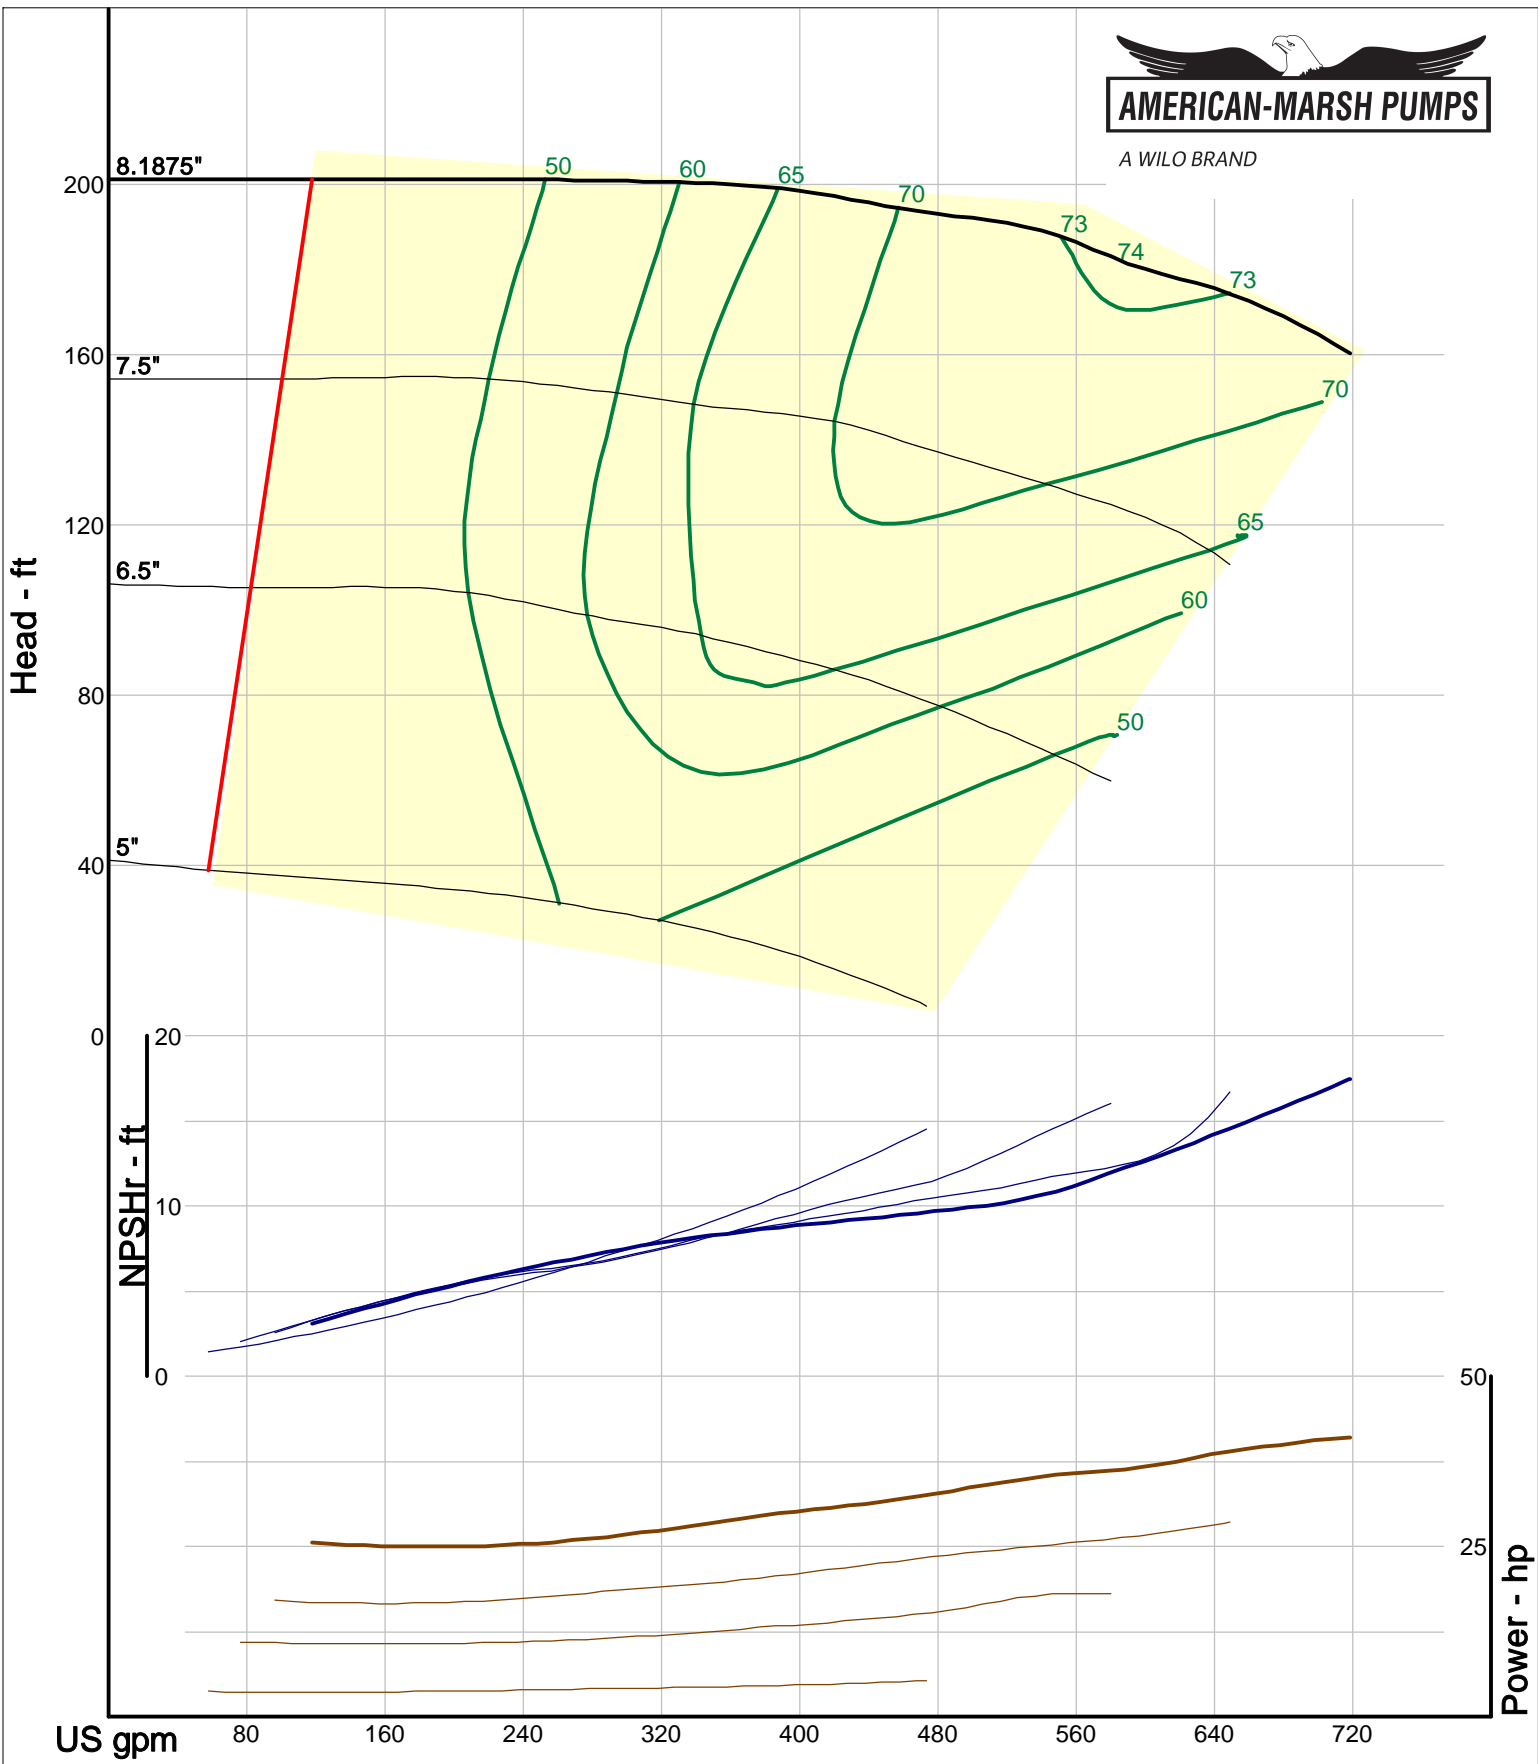

A WILO BRAND

Company: American-Marsh Pumps
Name:
12/10/05

American-Marsh Pumps
Catalog: WTRWKS-2005c.50, vers 2.5c
320_OSD_RV - 3000

Size: 2L3x4-8/RV
Speed: 2900 rpm
Dia: 8.1875 in
Curve: CS-17318