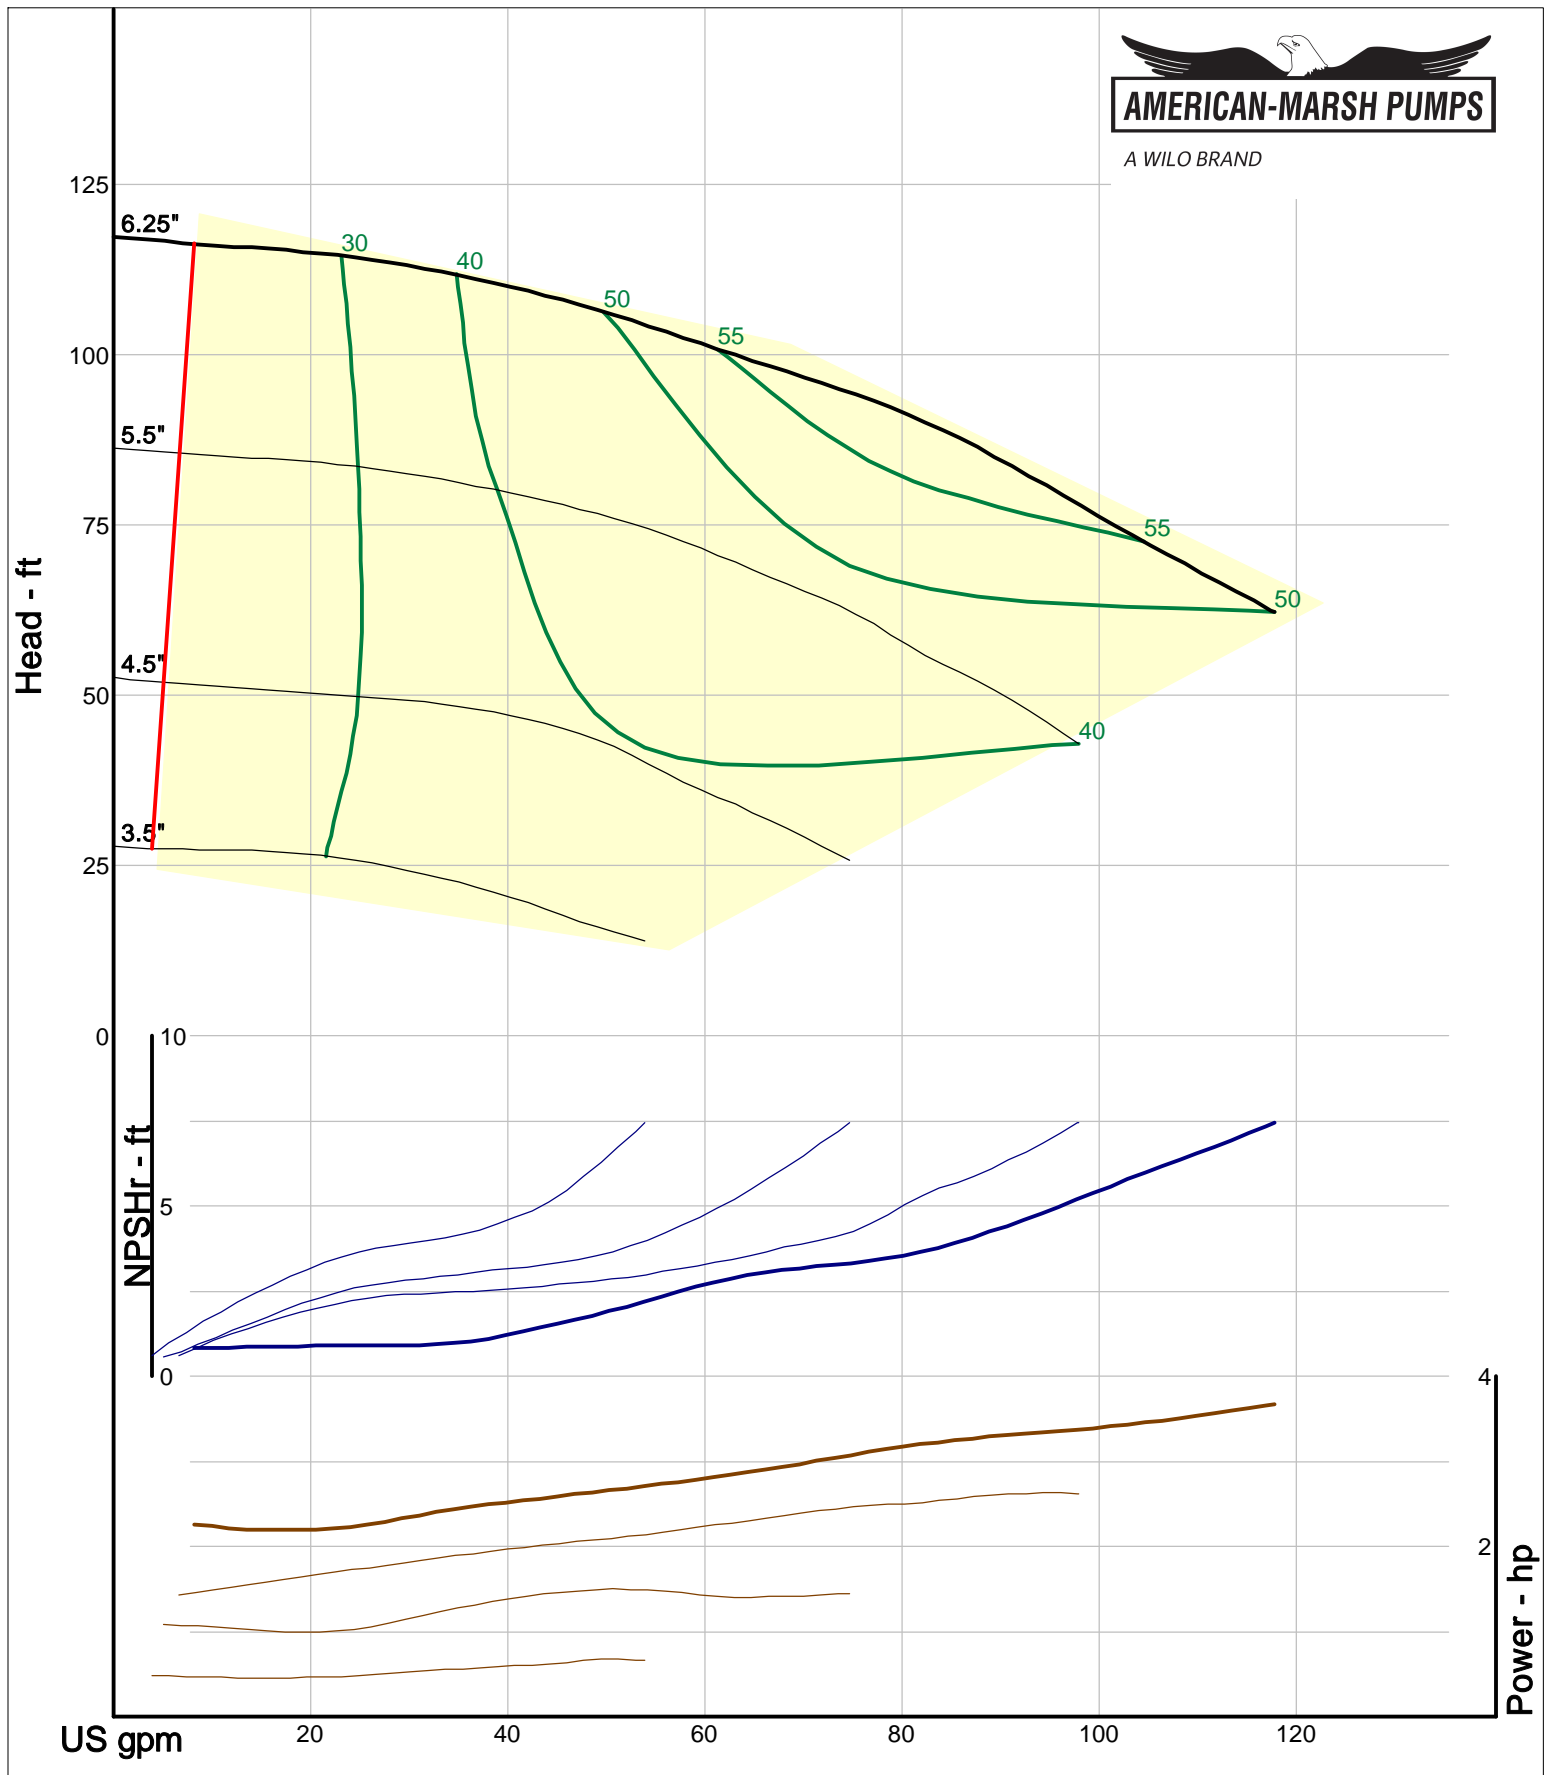

A WILO BRAND

320 Series Vertical Sump

3000 RPM Performance Curves
Reverse Vane Impellers

A WILO BRAND

Company: American-Marsh Pumps
 Name:
 12/10/05

American-Marsh Pumps
 Catalog: WTRWKS-2005c.50, vers 2.5c
 320_OSD_RV - 3000

Size: 1L1x1.5-6/RV
 Speed: 2900 rpm
 Dia: 6.25 in
 Curve: CS-17300

A WILO BRAND

Company: American-Marsh Pumps
Name:
12/10/05

American-Marsh Pumps
Catalog: WTRWKS-2005c.50, vers 2.5c
320_OSD_RV - 3000

Size: 1L1x1.5-8/RV
Speed: 2900 rpm
Dia: 8.1875 in
Curve: CS-17309