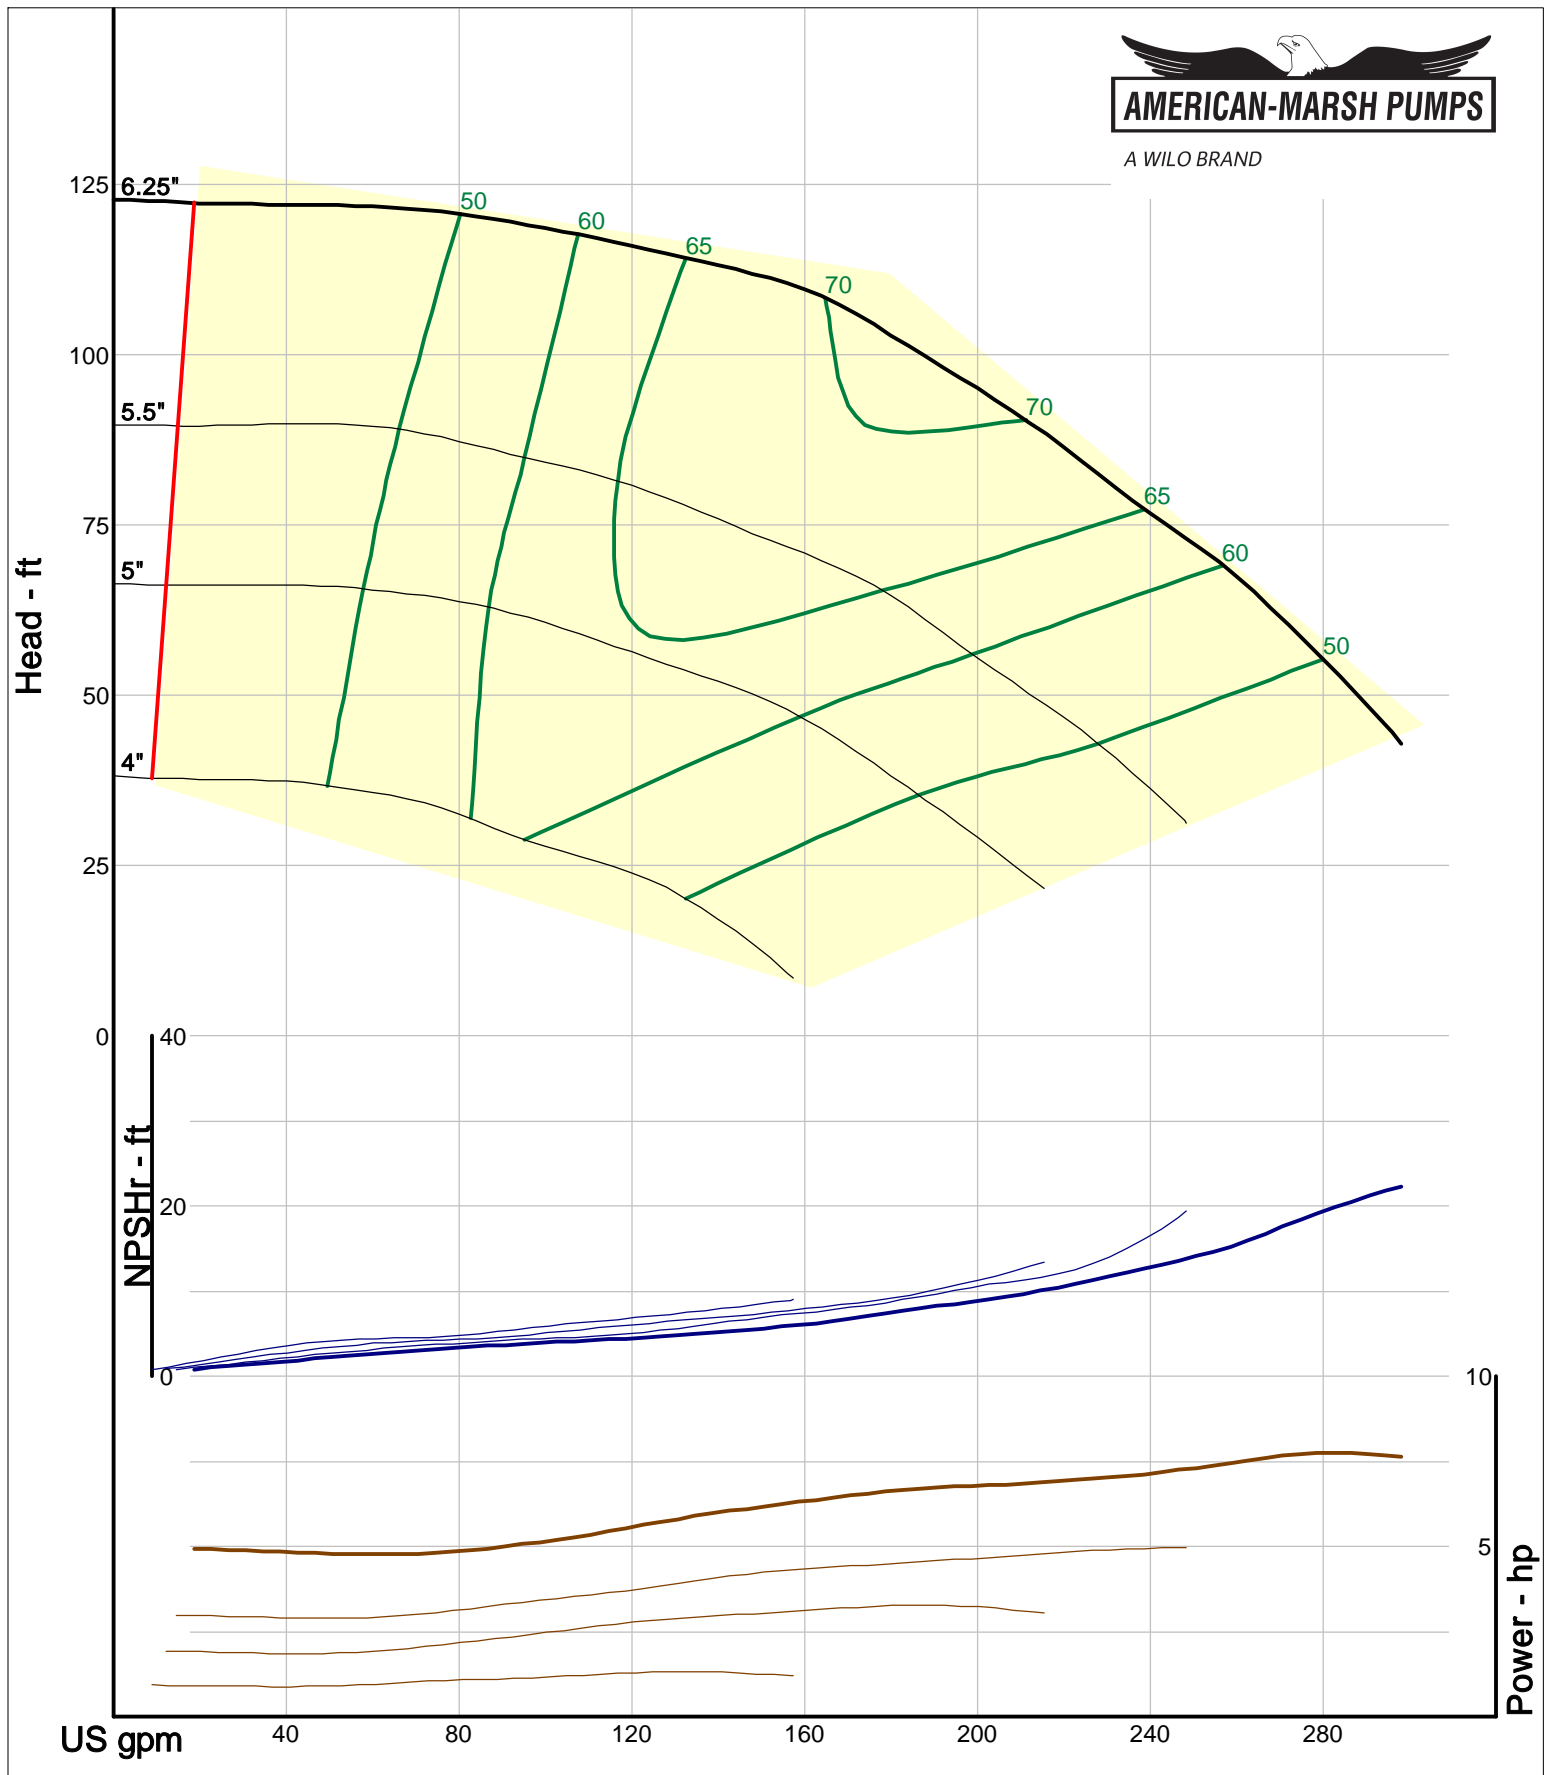

A WILO BRAND

Company: American-Marsh Pumps
Name:
12/10/05

American-Marsh Pumps
Catalog: WTRWKS-2005c.50, vers 2.5c
320_OSD_RV - 3000

Size: 1L1.5x3-6/RV
Speed: 2900 rpm
Dia: 6.25 in
Curve: CS-17303