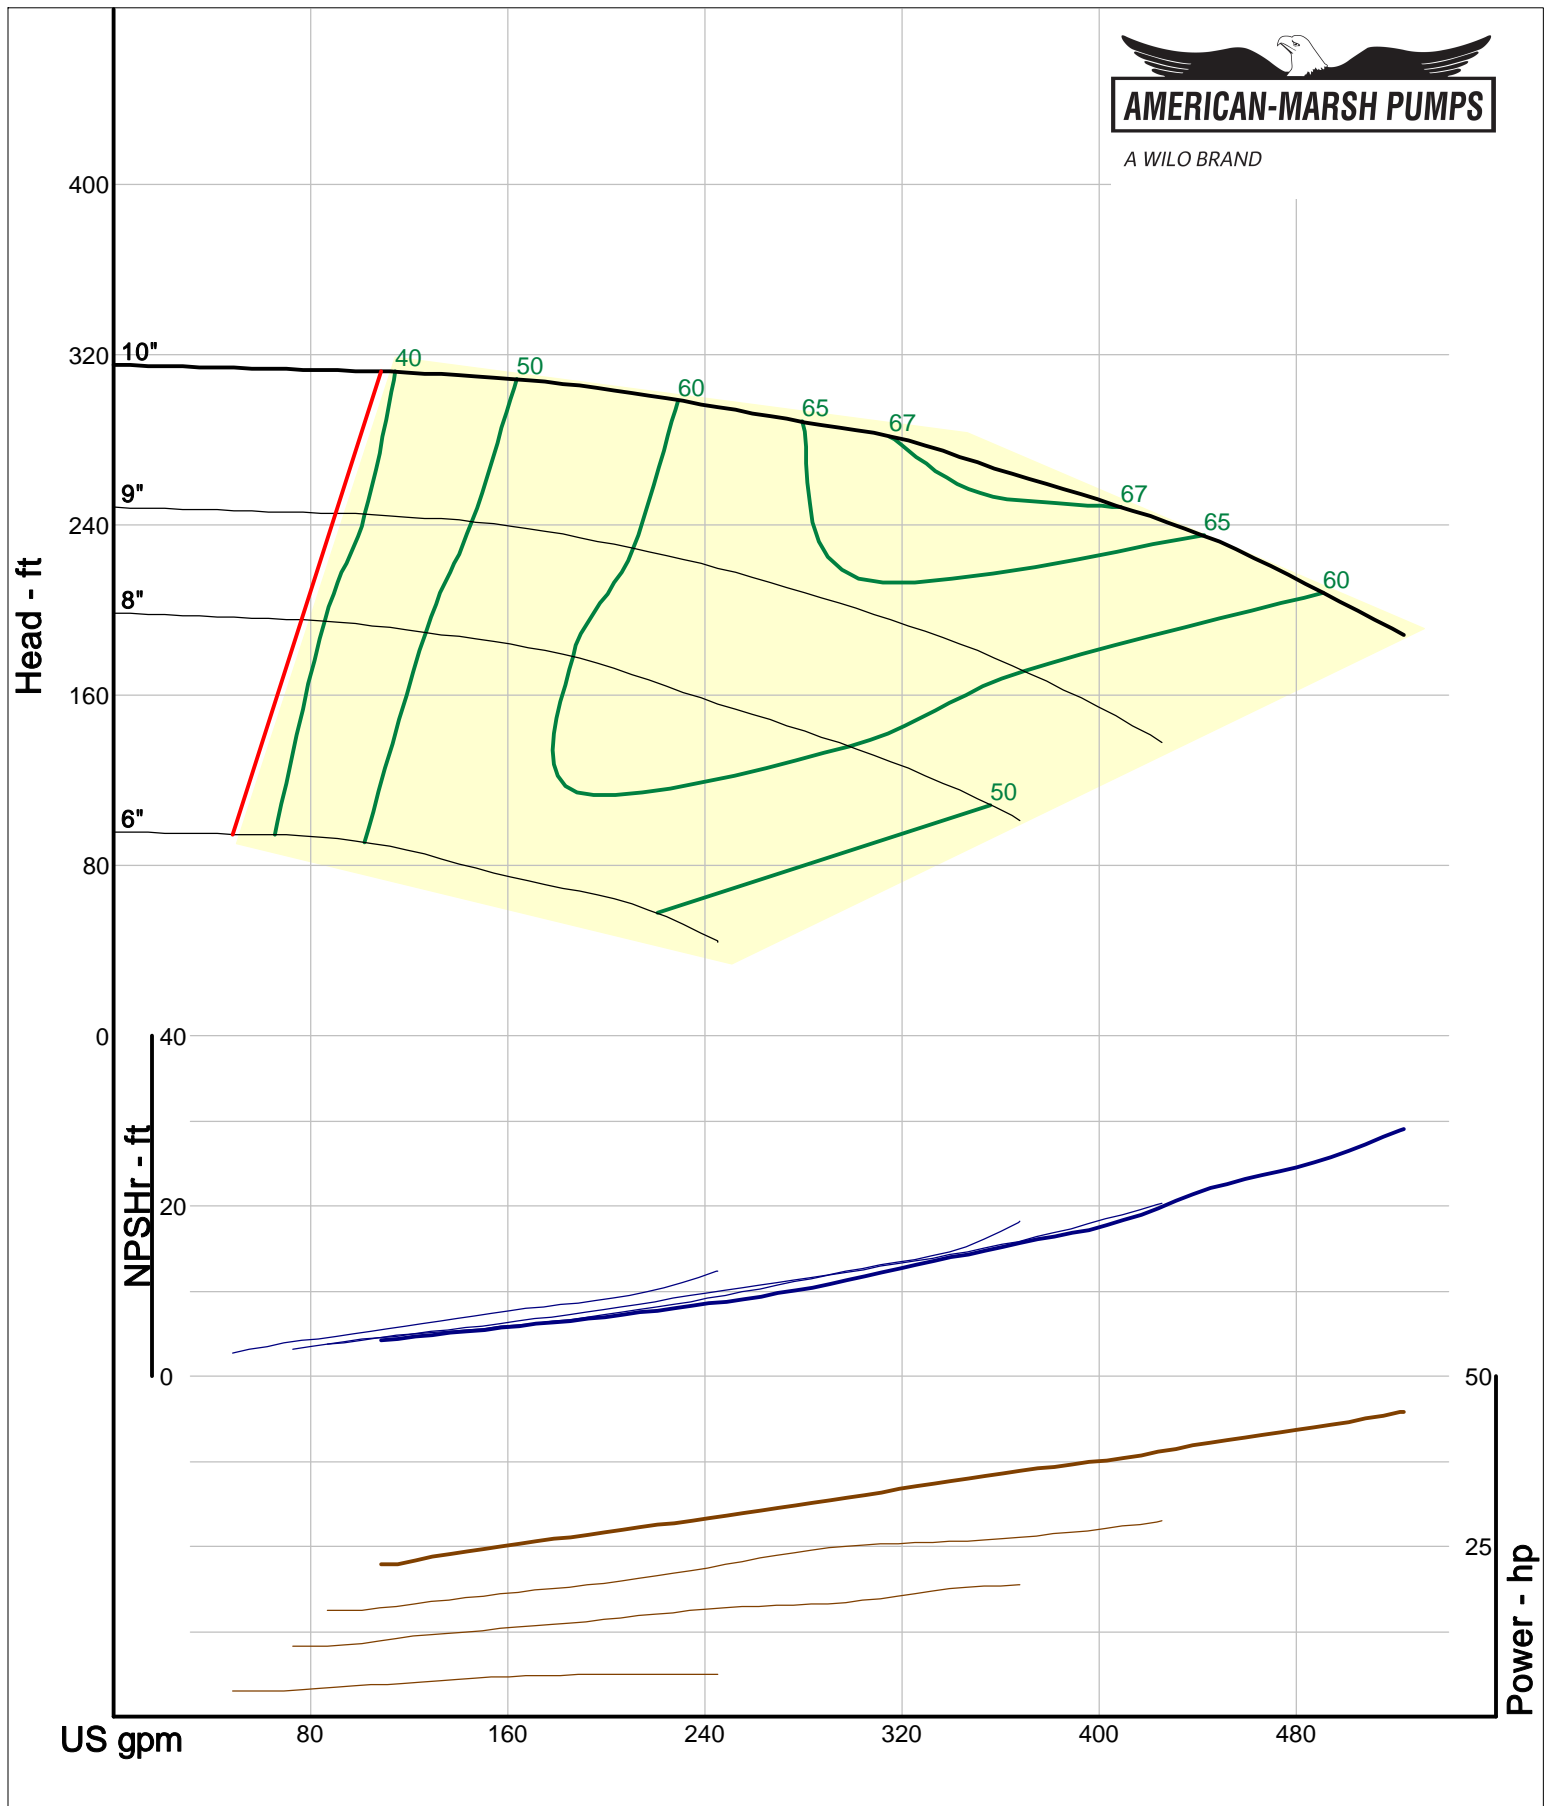

Size: 2L1x2-10A/RV
Speed: 2900 rpm
Dia: 10 in
Curve: CS-17321

A WILO BRAND

Company: American-Marsh Pumps
Name:
12/10/05

American-Marsh Pumps
Catalog: WTRWKS-2005c.50, vers 2.5c
320_OSD_RV - 3000

Size: 2L1.5x3-10A/RV
Speed: 2900 rpm
Dia: 10 in
Curve: CS-17324

Company: American-Marsh Pumps
Name:
12/10/05

American-Marsh Pumps
Catalog: WTRWKS-2005c.50, vers 2.5c
320_OSD_RV - 3000

Size: 2L2x3-8/RV
Speed: 2900 rpm
Dia: 8.1875 in
Curve: CS-17315

A WILO BRAND

Company: American-Marsh Pumps
Name:
12/10/05