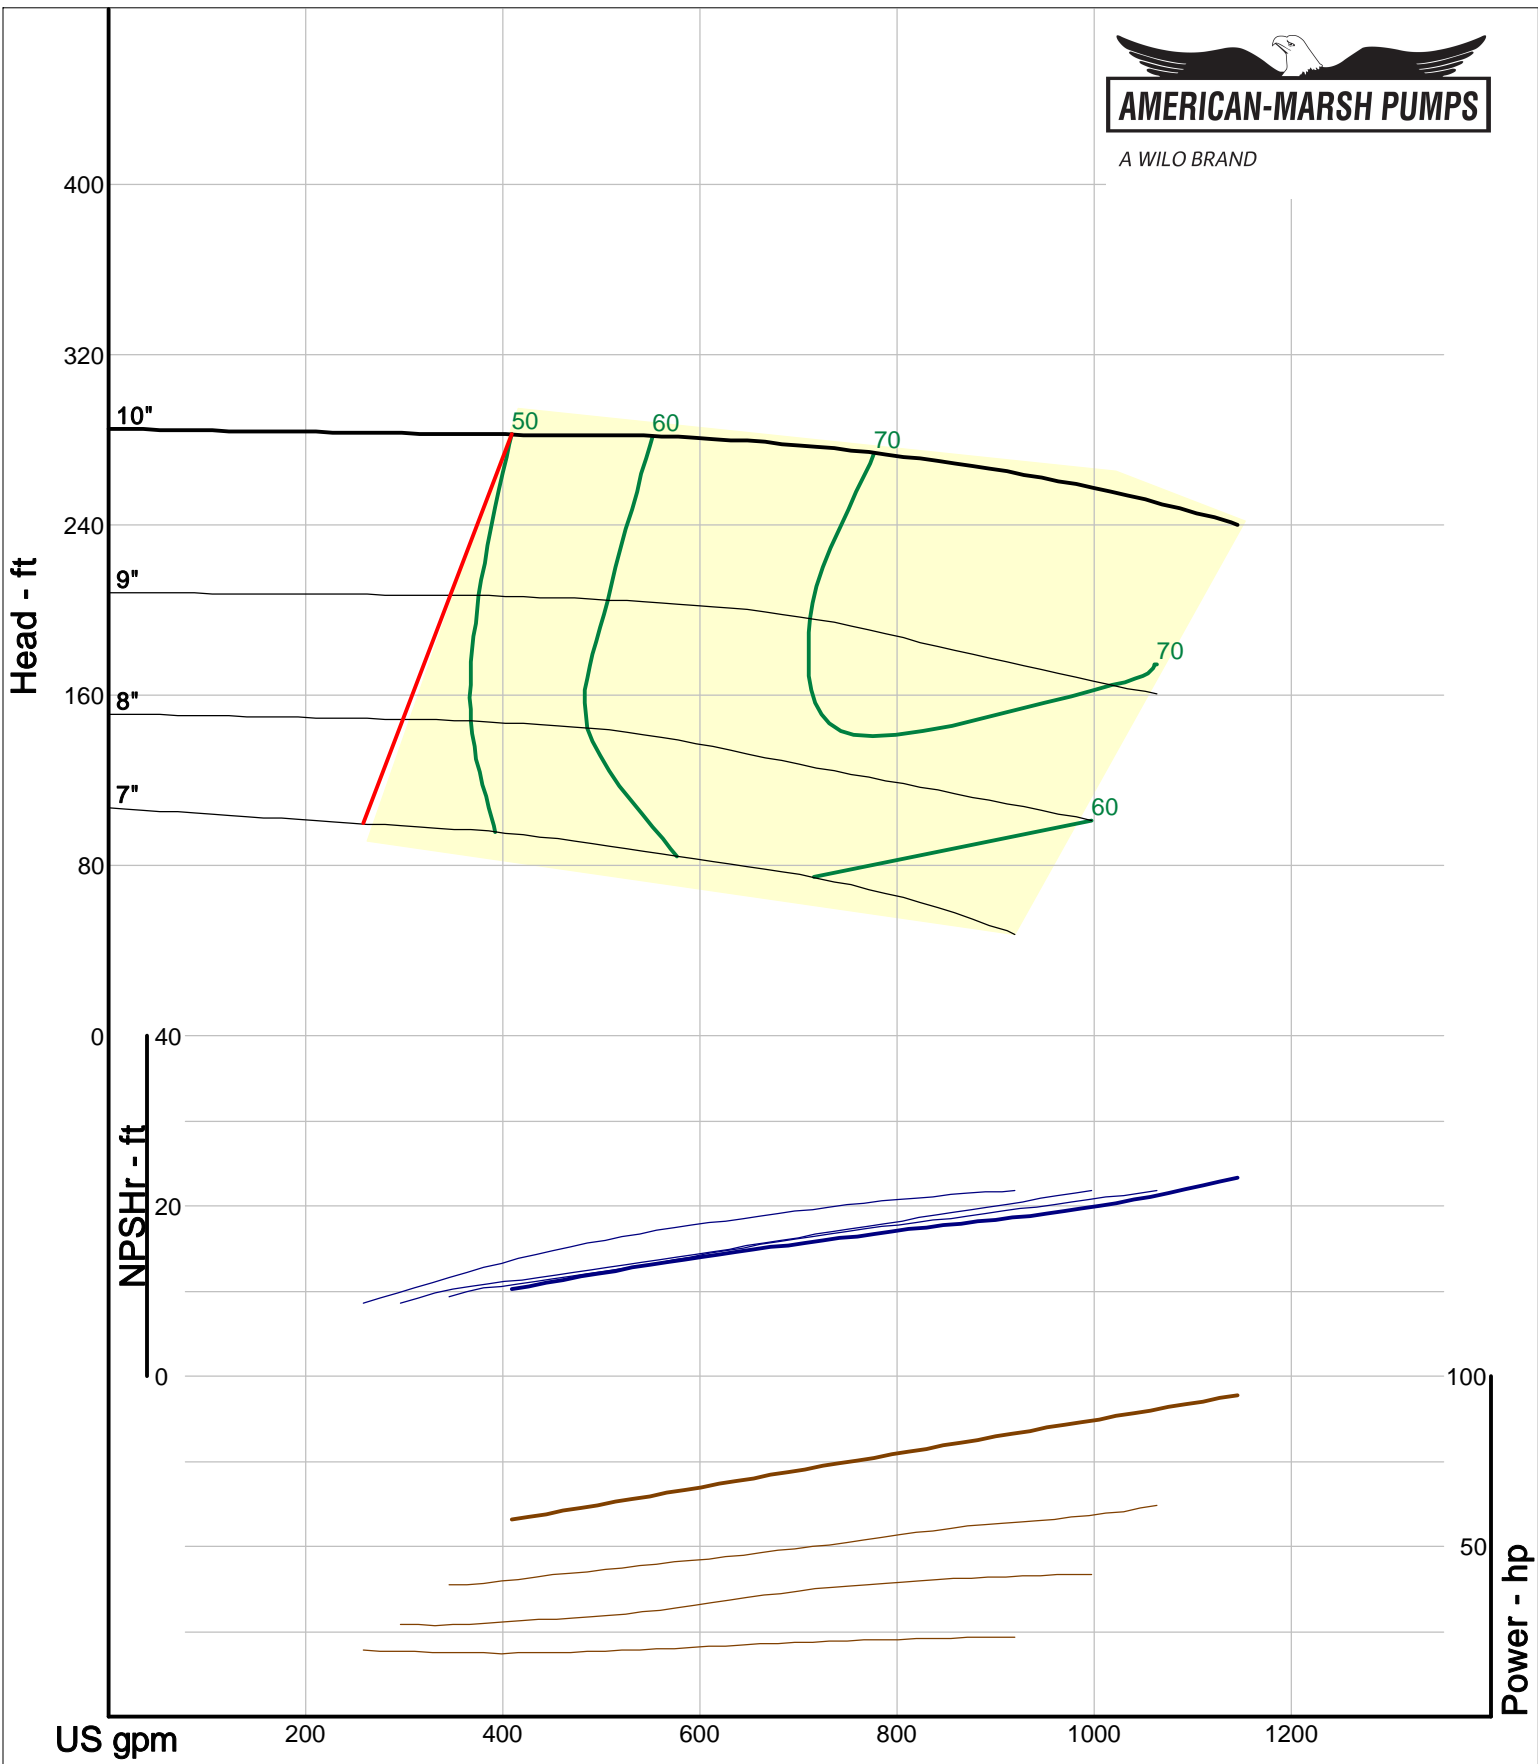

A WILO BRAND

Company: American-Marsh Pumps
Name:
12/10/05

American-Marsh Pumps
Catalog: WTRWKS-2005c.50, vers 2.5c
320_OSD_RV - 3000

Size: 2L4x6-10/RV
Speed: 2900 rpm
Dia: 10 in
Curve: CS-17335