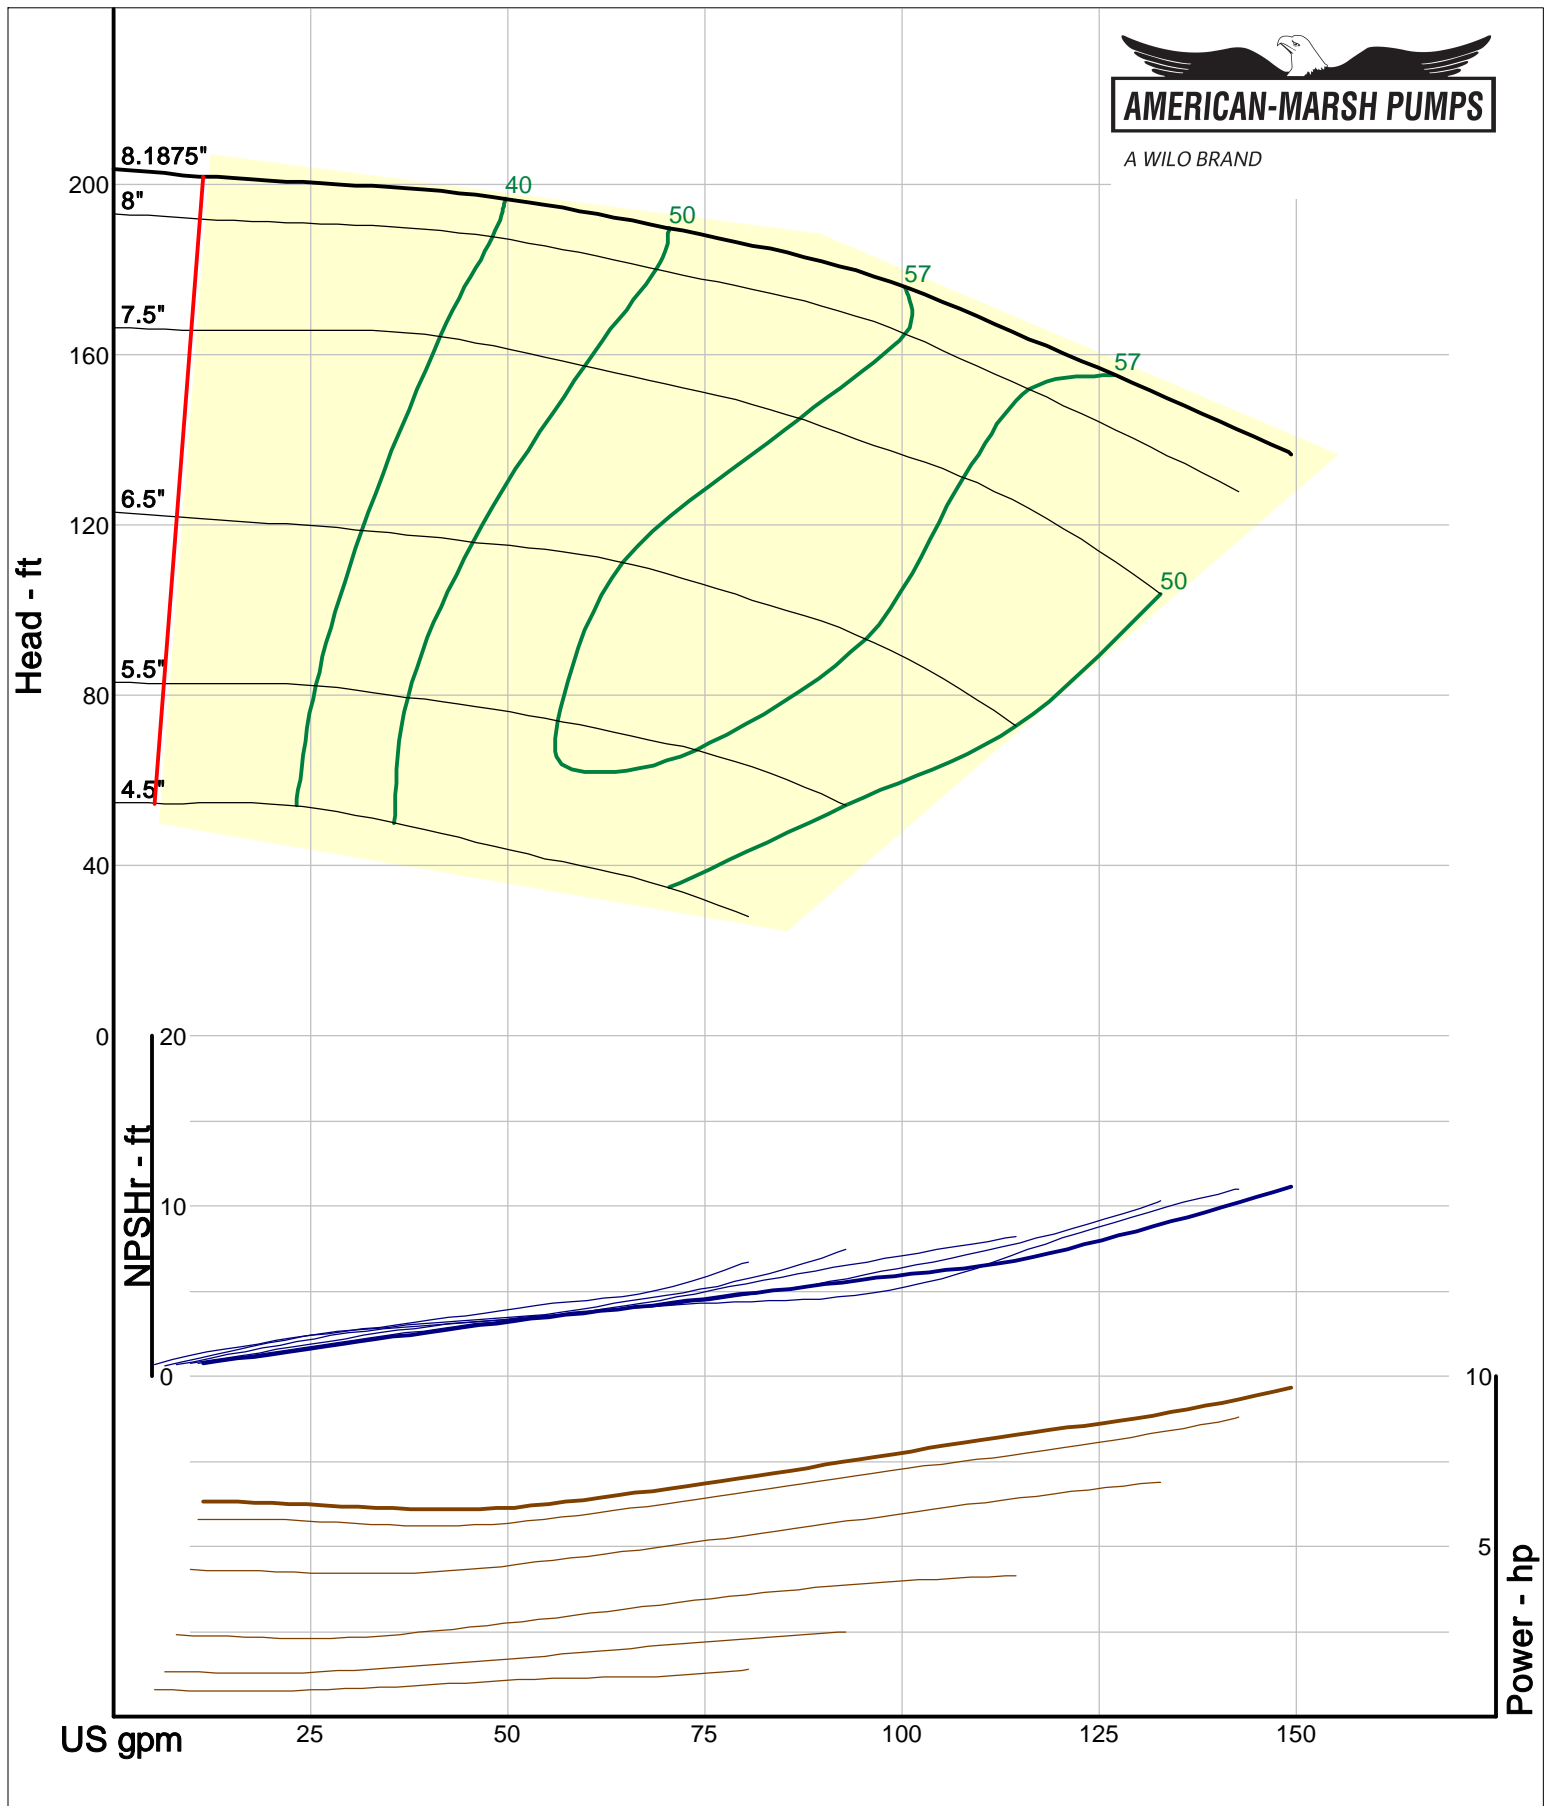

A WILO BRAND

320 Series Vertical Sump

3000 RPM Performance Curves
Reverse Vane Impellers

A WILO BRAND

Company: American-Marsh Pumps
 Name:
 12/10/05

American-Marsh Pumps
 Catalog: WTRWKS-2005c.50, vers 2.5c
 320_OSD_RV - 3000

Size: 1L1x1.5-6/RV
 Speed: 2900 rpm
 Dia: 6.25 in
 Curve: CS-17300

A WILO BRAND

Company: American-Marsh Pumps
Name:
12/10/05

American-Marsh Pumps
Catalog: WTRWKS-2005c.50, vers 2.5c
320_OSD_RV - 3000

Size: 1L1x1.5-8/RV
Speed: 2900 rpm
Dia: 8.1875 in
Curve: CS-17309

American-Marsh Pumps
Catalog: WTRWKS-2005c.50, vers 2.5c
320_OSD_RV - 3000

Size: 1L2x3-6/RV
Speed: 2900 rpm
Dia: 6.25 in
Curve: CS-17306

A WILO BRAND

Company: American-Marsh Pumps
Name:
12/10/05

American-Marsh Pumps
Catalog: WTRWKS-2005c.50, vers 2.5c
320_OSD_RV - 3000

American-Marsh Pumps
Catalog: WTRWKS-2005c.50, vers 2.5c
320_OSD_RV - 3000

Size: 2L4x6-10/RV
Speed: 2900 rpm
Dia: 10 in
Curve: CS-17335