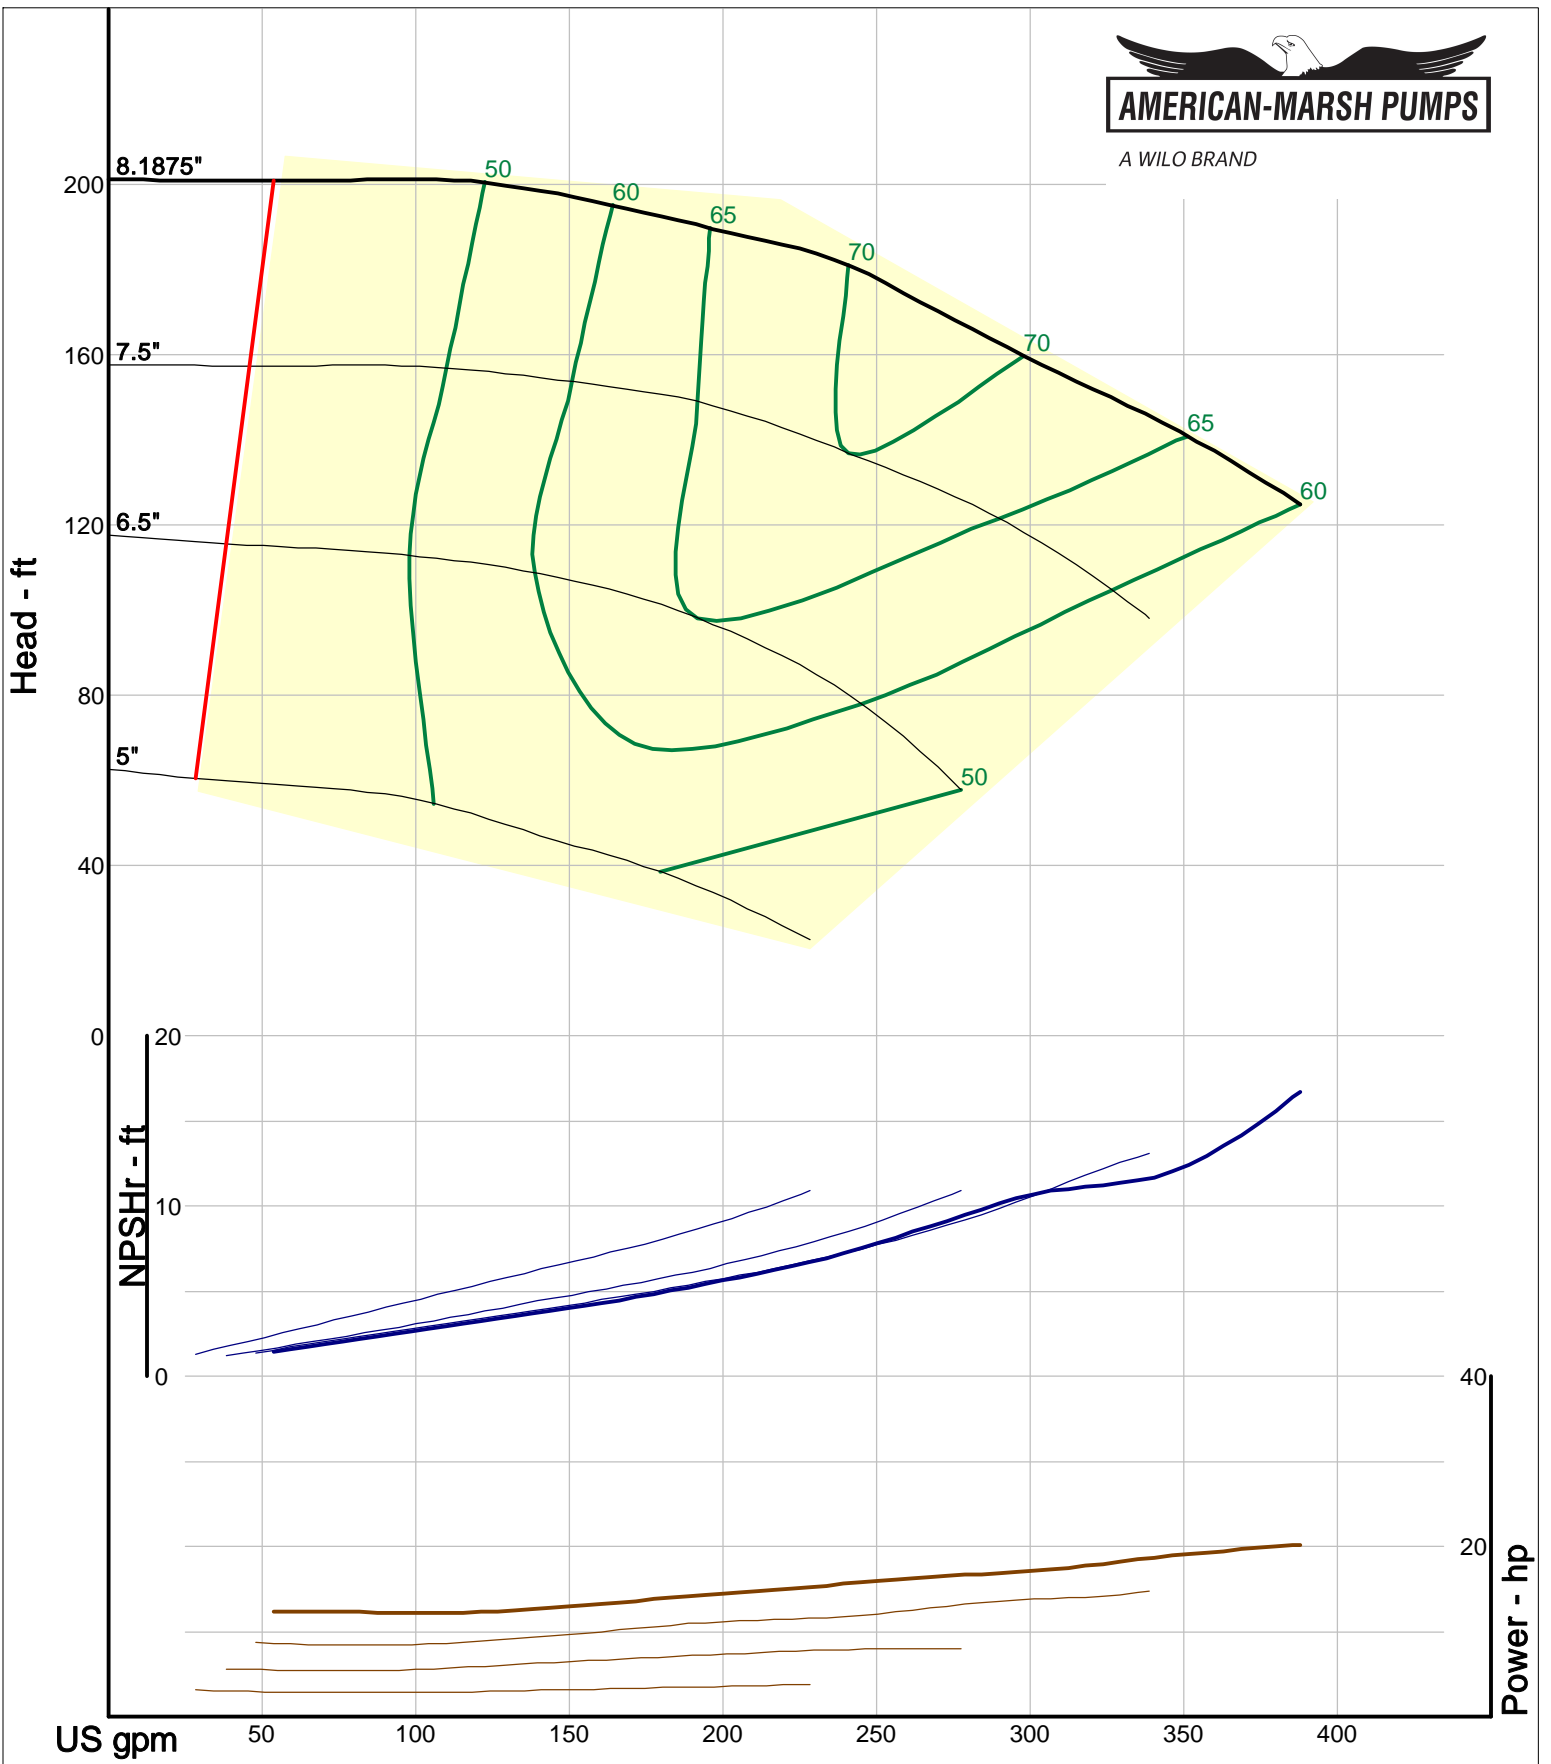

Size: 2L1x2-10A/RV
Speed: 2900 rpm
Dia: 10 in
Curve: CS-17321

A WILO BRAND

Company: American-Marsh Pumps
Name:
12/10/05

American-Marsh Pumps
Catalog: WTRWKS-2005c.50, vers 2.5c
320_OSD_RV - 3000

Size: 2L1.5x3-10A/RV
Speed: 2900 rpm
Dia: 10 in
Curve: CS-17324

A WILO BRAND

Company: American-Marsh Pumps
Name:
12/10/05

American-Marsh Pumps
Catalog: WTRWKS-2005c.50, vers 2.5c
320_OSD_RV - 3000

Size: 2L1.5x3-13/RV
Speed: 2900 rpm
Dia: 13 in
Curve: CS-17340

A WILO BRAND

Company: American-Marsh Pumps
Name:
12/10/05

American-Marsh Pumps
Catalog: WTRWKS-2005c.50, vers 2.5c
320_OSD_RV - 3000

Size: 2L2x3-8/RV
Speed: 2900 rpm
Dia: 8.1875 in
Curve: CS-17315

A WILO BRAND

Company: American-Marsh Pumps
Name:
12/10/05