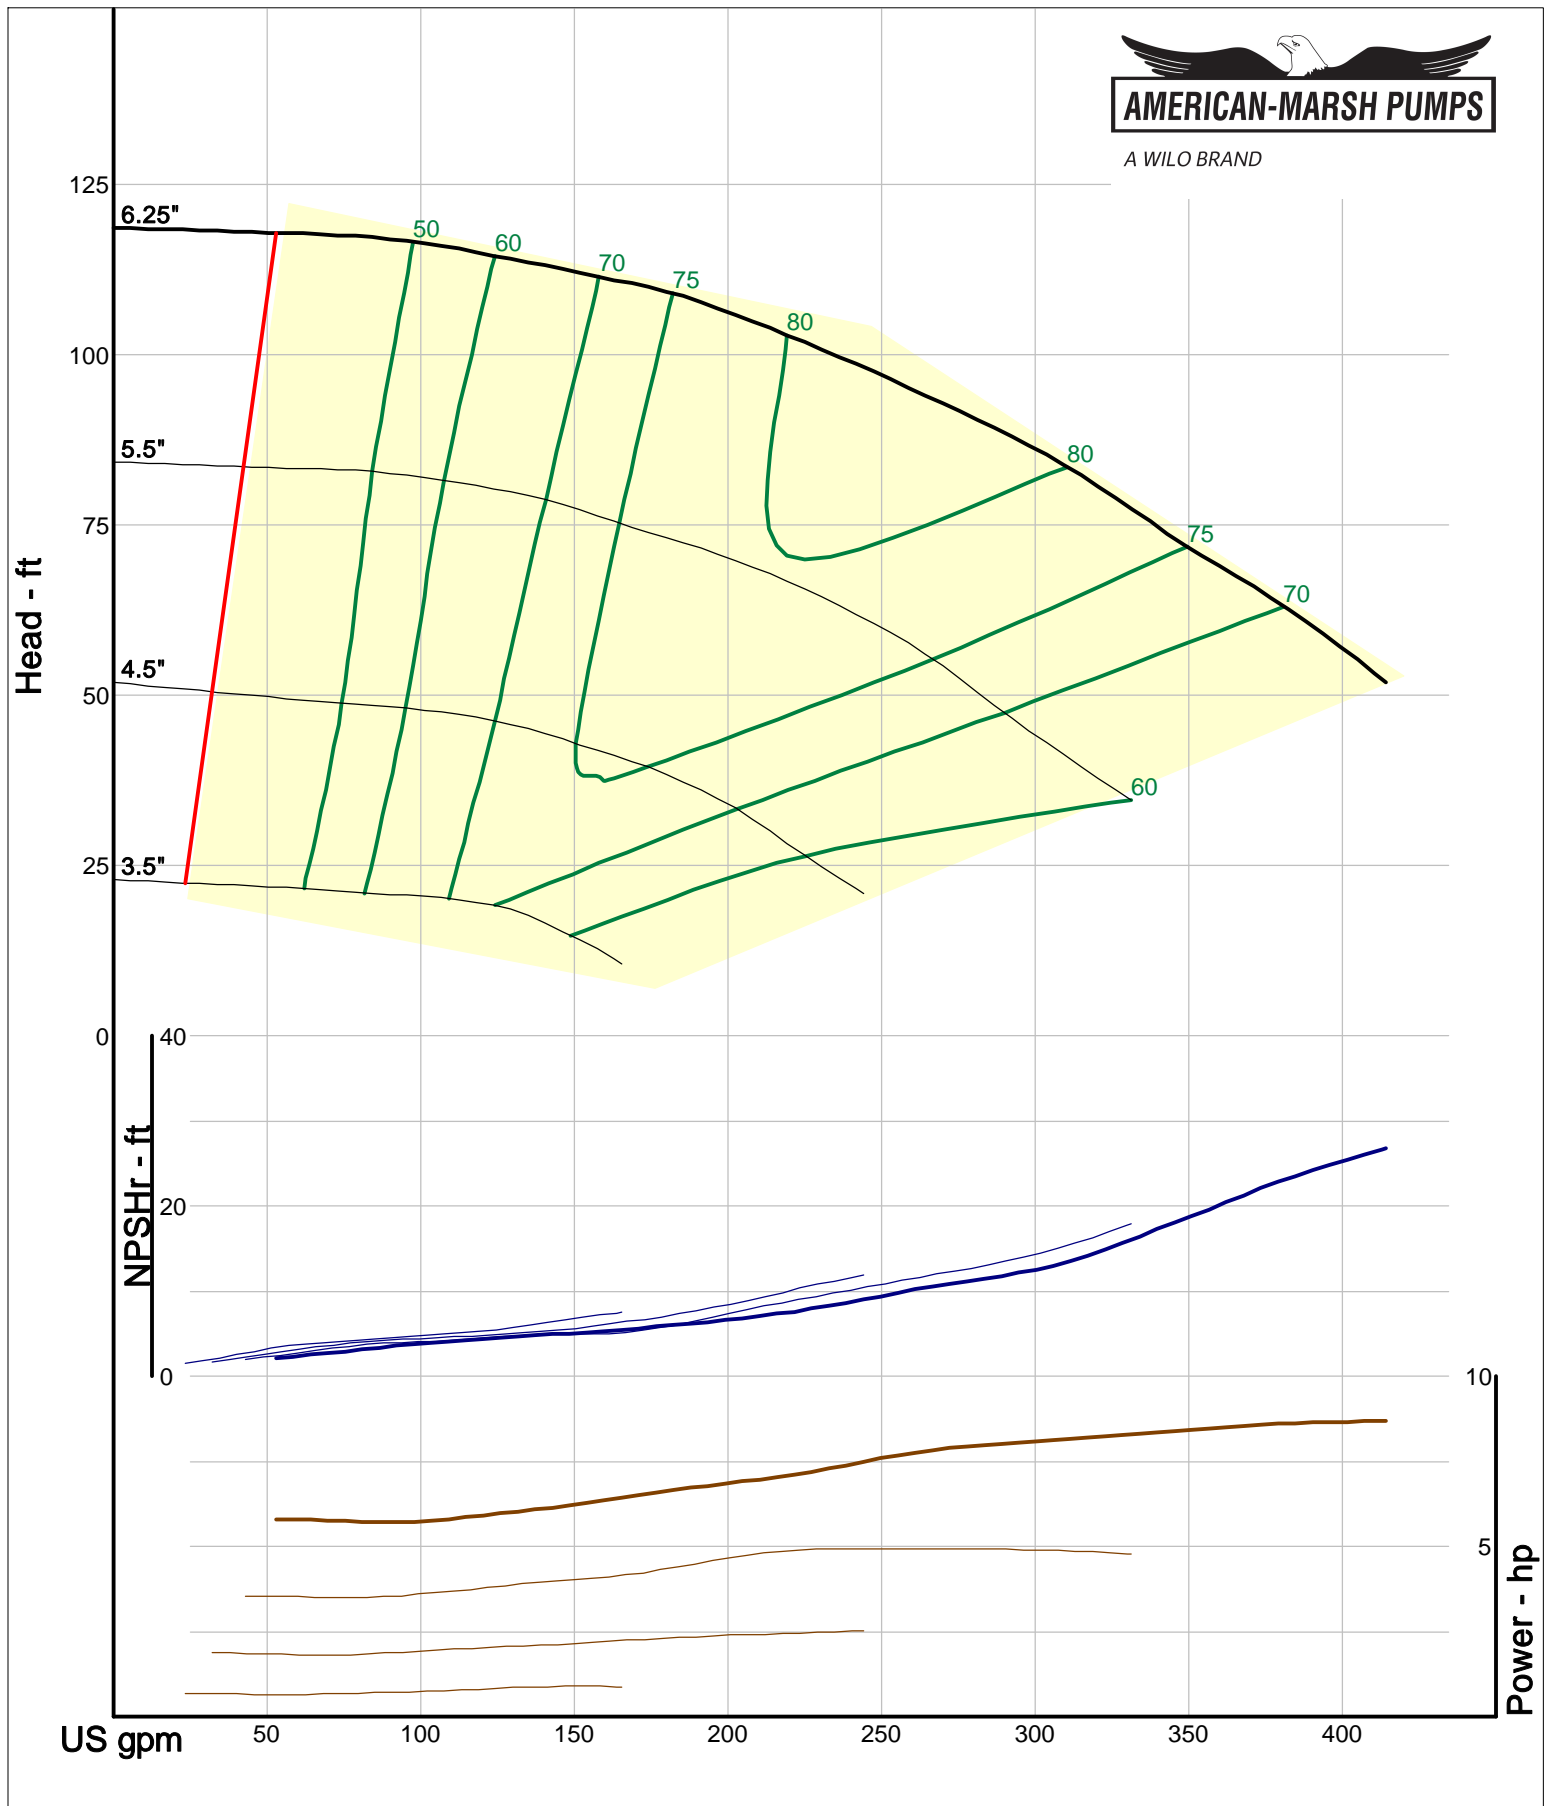

A WILO BRAND

Company: American-Marsh Pumps
Name:
12/10/05

American-Marsh Pumps
Catalog: WTRWKS-2005c.50, vers 2.5c
320_OSD_RV - 3000

Size: 1L1.5x3-6/RV
Speed: 2900 rpm
Dia: 6.25 in
Curve: CS-17303

A WILO BRAND

Company: American-Marsh Pumps
Name:
12/10/05

American-Marsh Pumps
Catalog: WTRWKS-2005c.50, vers 2.5c
320_OSD_RV - 3000

Size: 1L1.5x3-8/RV
Speed: 2900 rpm
Dia: 8.1875 in
Curve: CS-17312

A WILO BRAND

Company: American-Marsh Pumps
Name:
12/10/05

American-Marsh Pumps
Catalog: WTRWKS-2005c.50, vers 2.5c
320_OSD_RV - 3000

Size: 1L2x3-6/RV
Speed: 2900 rpm
Dia: 6.25 in
Curve: CS-17306

A WILO BRAND

Company: American-Marsh Pumps
Name:
12/10/05

American-Marsh Pumps
Catalog: WTRWKS-2005c.50, vers 2.5c
320_OSD_RV - 3000

American-Marsh Pumps
Catalog: WTRWKS-2005c.50, vers 2.5c
320_OSD_RV - 3000

Size: 2L4x6-10/RV
Speed: 2900 rpm
Dia: 10 in
Curve: CS-17335