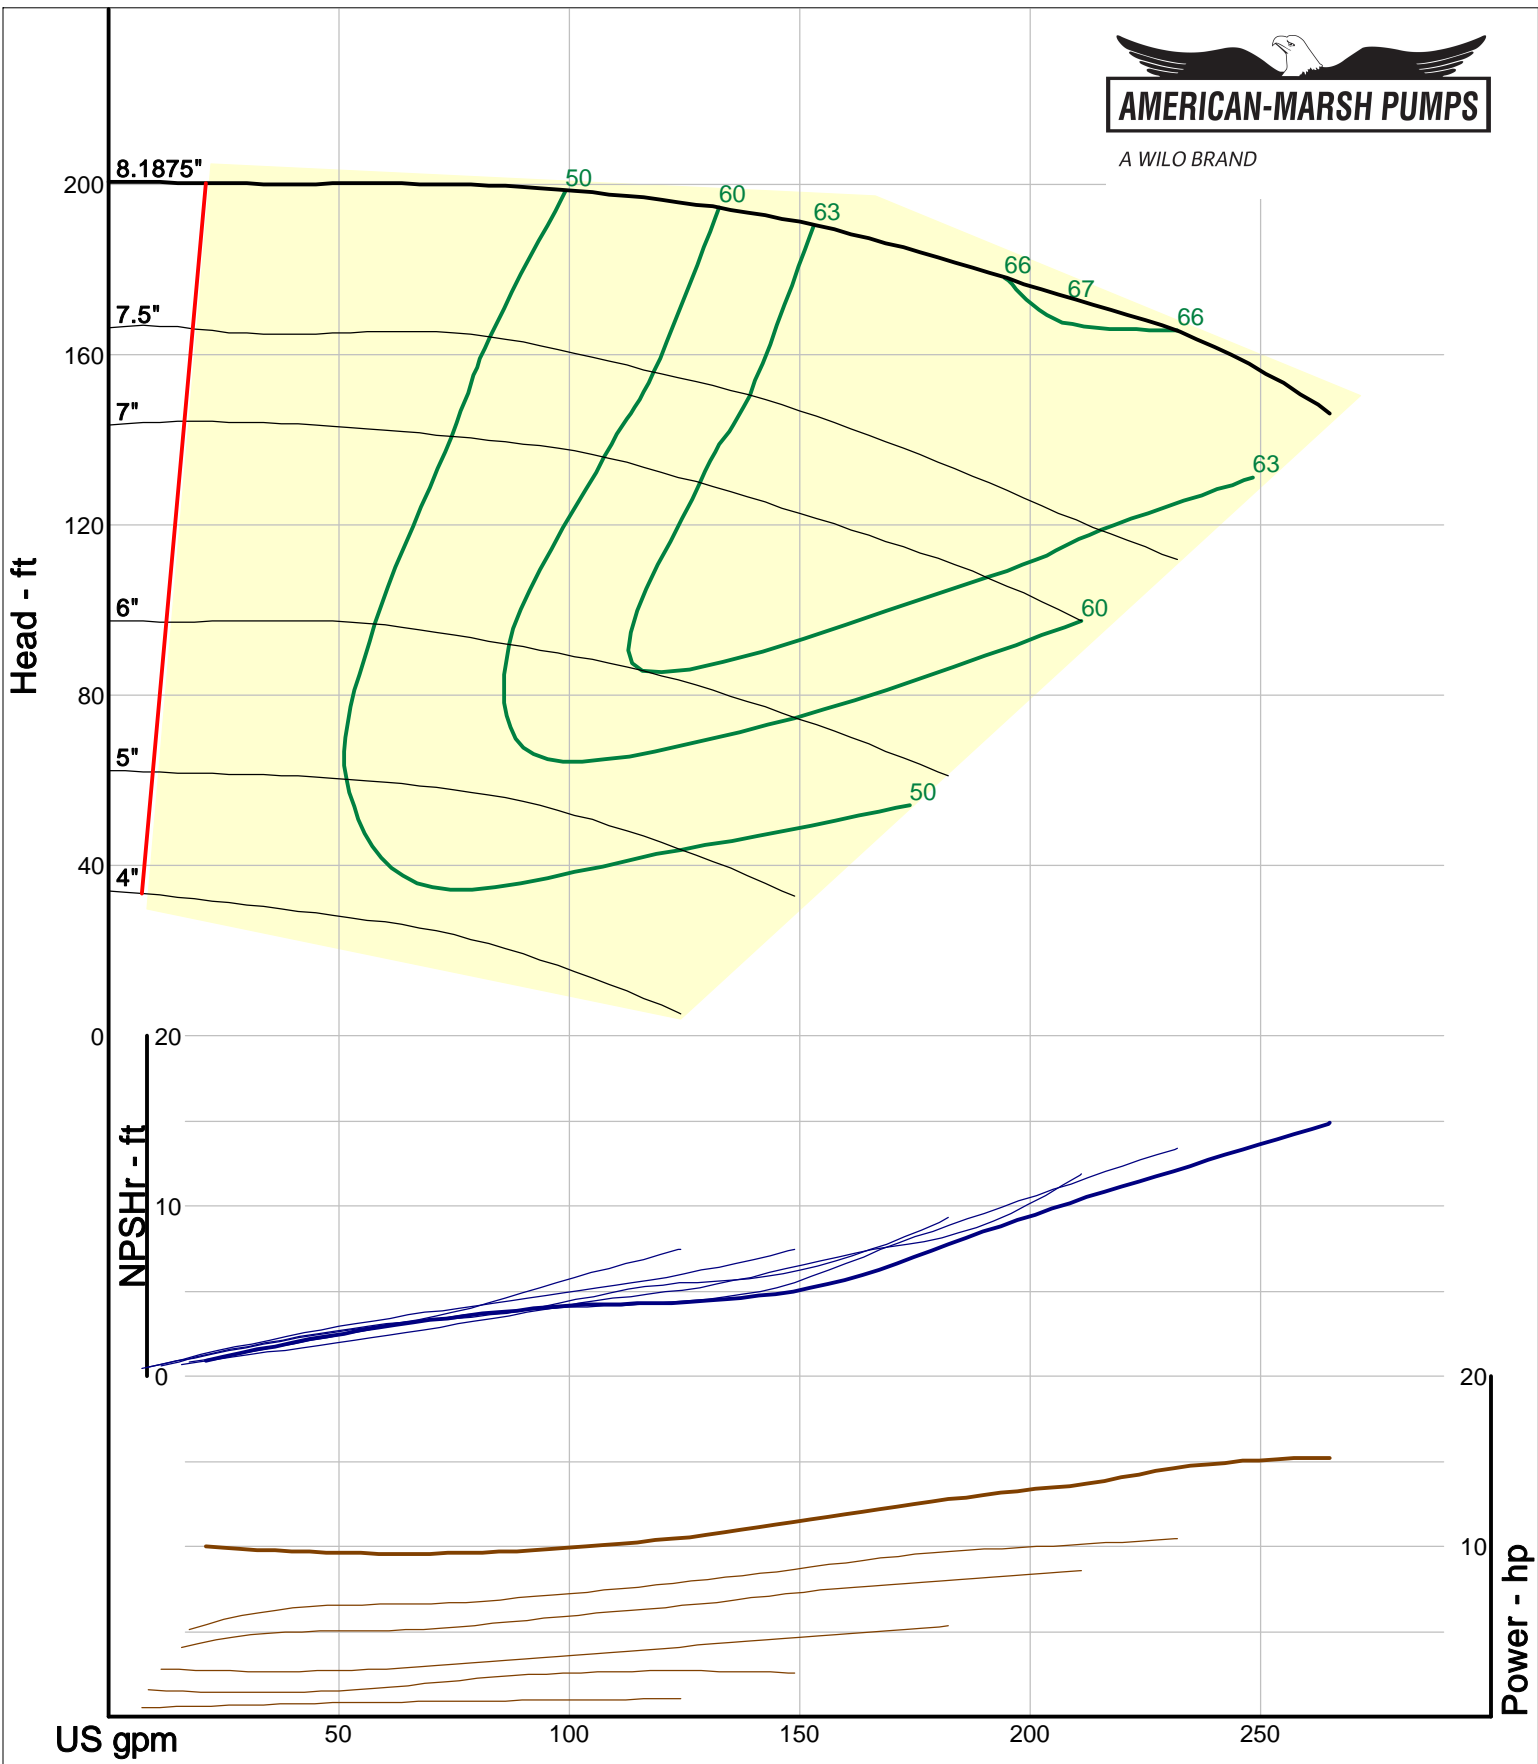

Size: 1L1x1.5-6/RV
 Speed: 2900 rpm
 Dia: 6.25 in
 Curve: CS-17300

A WILO BRAND

Company: American-Marsh Pumps
Name:
12/10/05

American-Marsh Pumps
Catalog: WTRWKS-2005c.50, vers 2.5c
320_OSD_RV - 3000

Size: 1L1x1.5-8/RV
Speed: 2900 rpm
Dia: 8.1875 in
Curve: CS-17309

A WILO BRAND

Company: American-Marsh Pumps
Name:
12/10/05

American-Marsh Pumps
Catalog: WTRWKS-2005c.50, vers 2.5c
320_OSD_RV - 3000

Size: 1L1.5x3-6/RV
Speed: 2900 rpm
Dia: 6.25 in
Curve: CS-17303

A WILO BRAND

Company: American-Marsh Pumps
Name:
12/10/05

American-Marsh Pumps
Catalog: WTRWKS-2005c.50, vers 2.5c
320_OSD_RV - 3000

Size: 1L1.5x3-8/RV
Speed: 2900 rpm
Dia: 8.1875 in
Curve: CS-17312

A WILO BRAND

Company: American-Marsh Pumps
Name:
12/10/05

American-Marsh Pumps
Catalog: WTRWKS-2005c.50, vers 2.5c
320_OSD_RV - 3000

Size: 1L2x3-6/RV
Speed: 2900 rpm
Dia: 6.25 in
Curve: CS-17306

A WILO BRAND

Company: American-Marsh Pumps
Name:
12/10/05

American-Marsh Pumps
Catalog: WTRWKS-2005c.50, vers 2.5c
320_OSD_RV - 3000