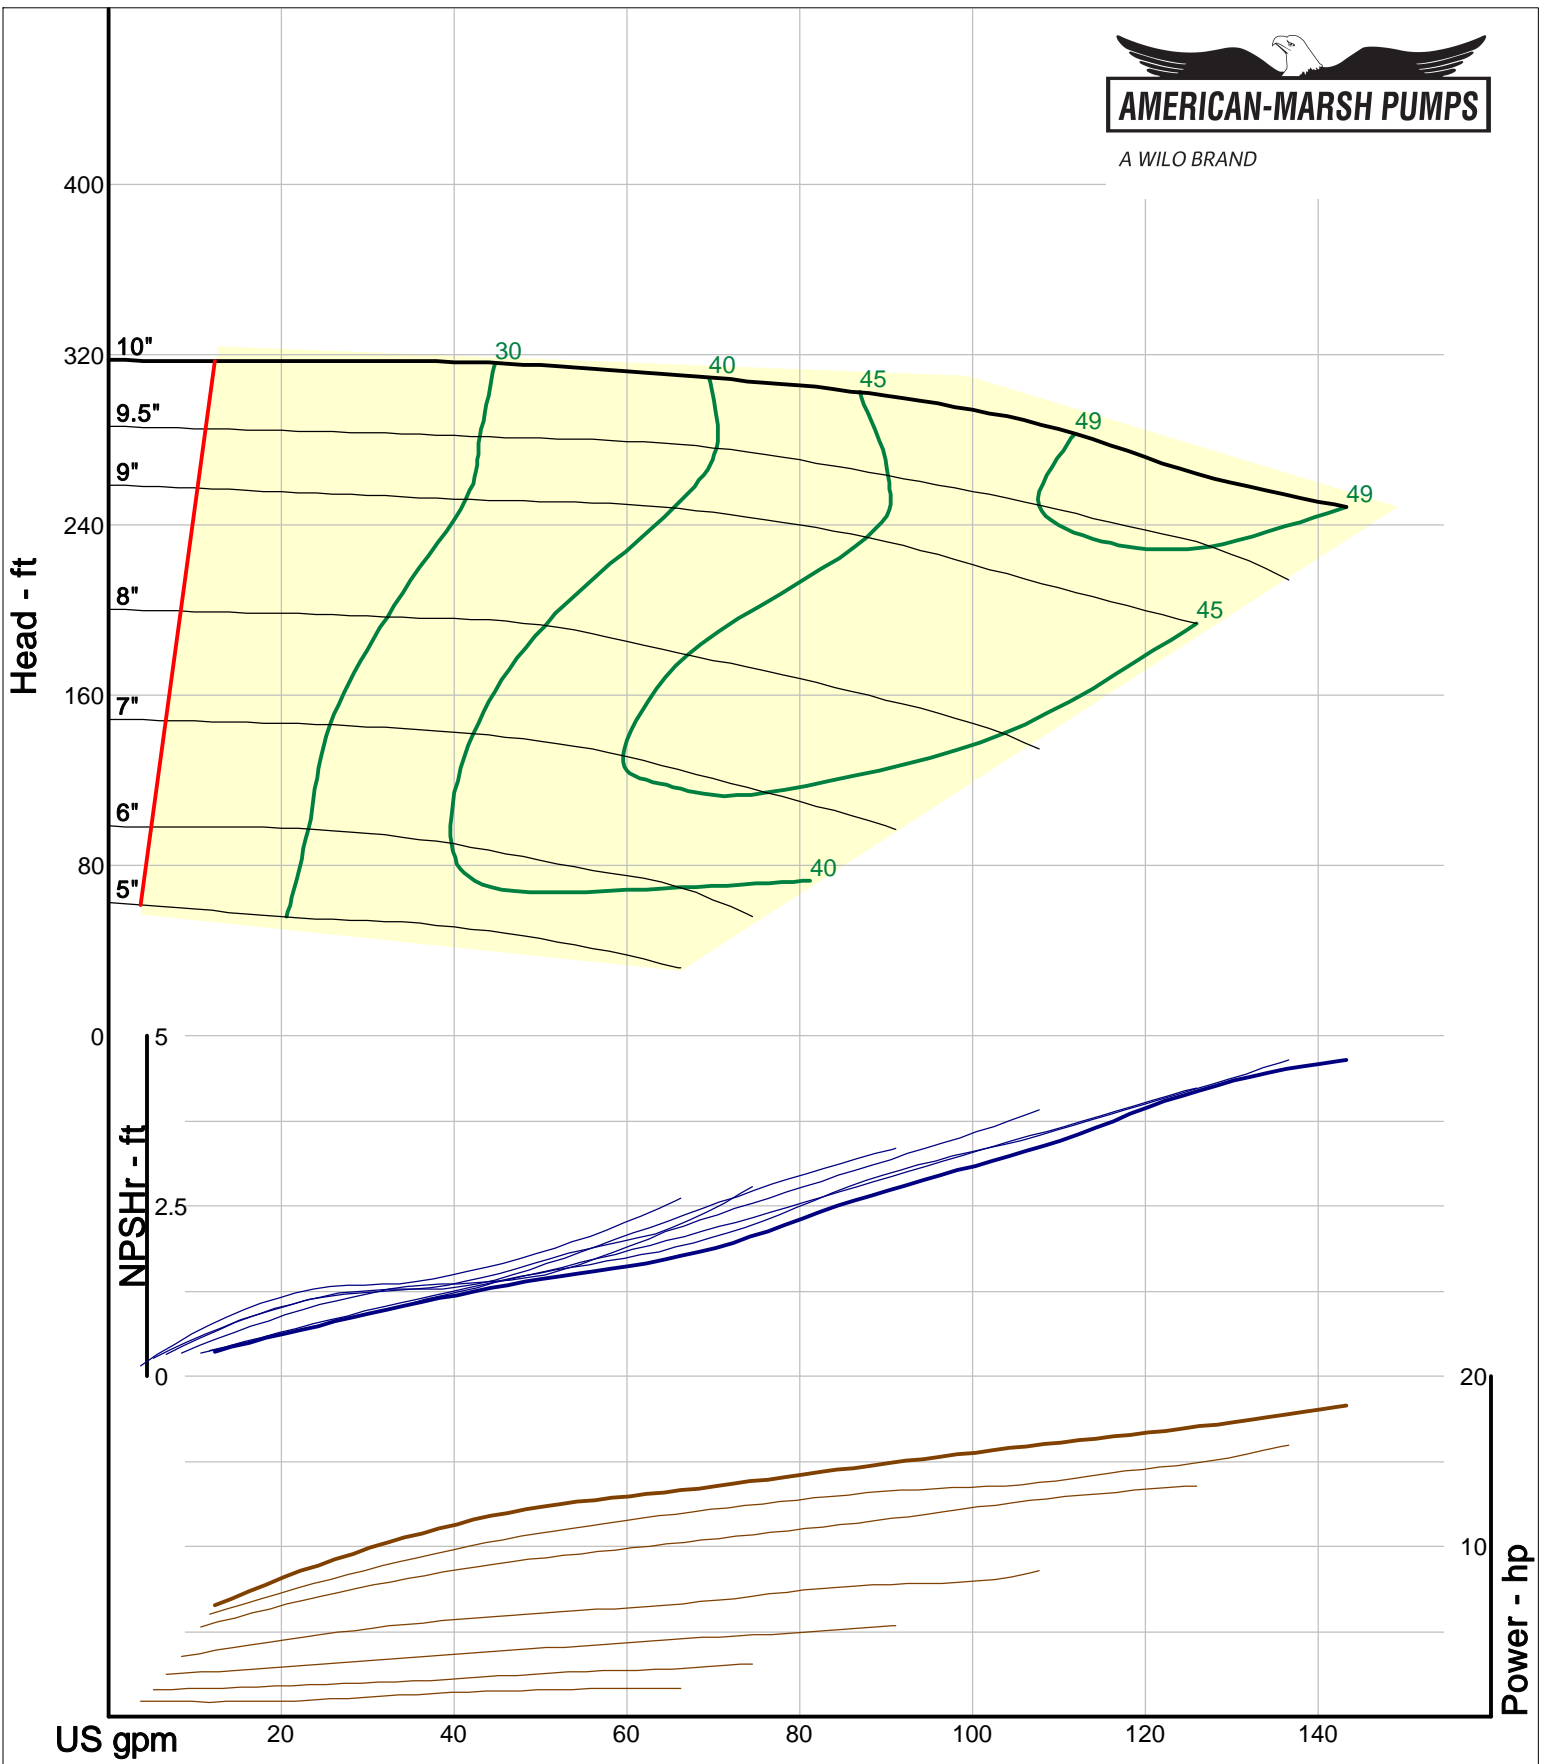

Company: American-Marsh Pumps
Name:
12/10/05

American-Marsh Pumps
Catalog: WTRWKS-2005c.50, vers 2.5c
320_OSD_RV - 3000

Size: 1L1.5x3-8/RV
Speed: 2900 rpm
Dia: 8.1875 in
Curve: CS-17312

A WILO BRAND

Company: American-Marsh Pumps
Name:
12/10/05

American-Marsh Pumps
Catalog: WTRWKS-2005c.50, vers 2.5c
320_OSD_RV - 3000

Size: 1L2x3-6/RV
Speed: 2900 rpm
Dia: 6.25 in
Curve: CS-17306

A WILO BRAND

Company: American-Marsh Pumps
Name:
12/10/05

American-Marsh Pumps
Catalog: WTRWKS-2005c.50, vers 2.5c
320_OSD_RV - 3000

Size: 2L1x2-10A/RV
Speed: 2900 rpm
Dia: 10 in
Curve: CS-17321

A WILO BRAND

Company: American-Marsh Pumps
Name:
12/10/05

American-Marsh Pumps
Catalog: WTRWKS-2005c.50, vers 2.5c
320_OSD_RV - 3000

Size: 2L1.5x3-10A/RV
Speed: 2900 rpm
Dia: 10 in
Curve: CS-17324