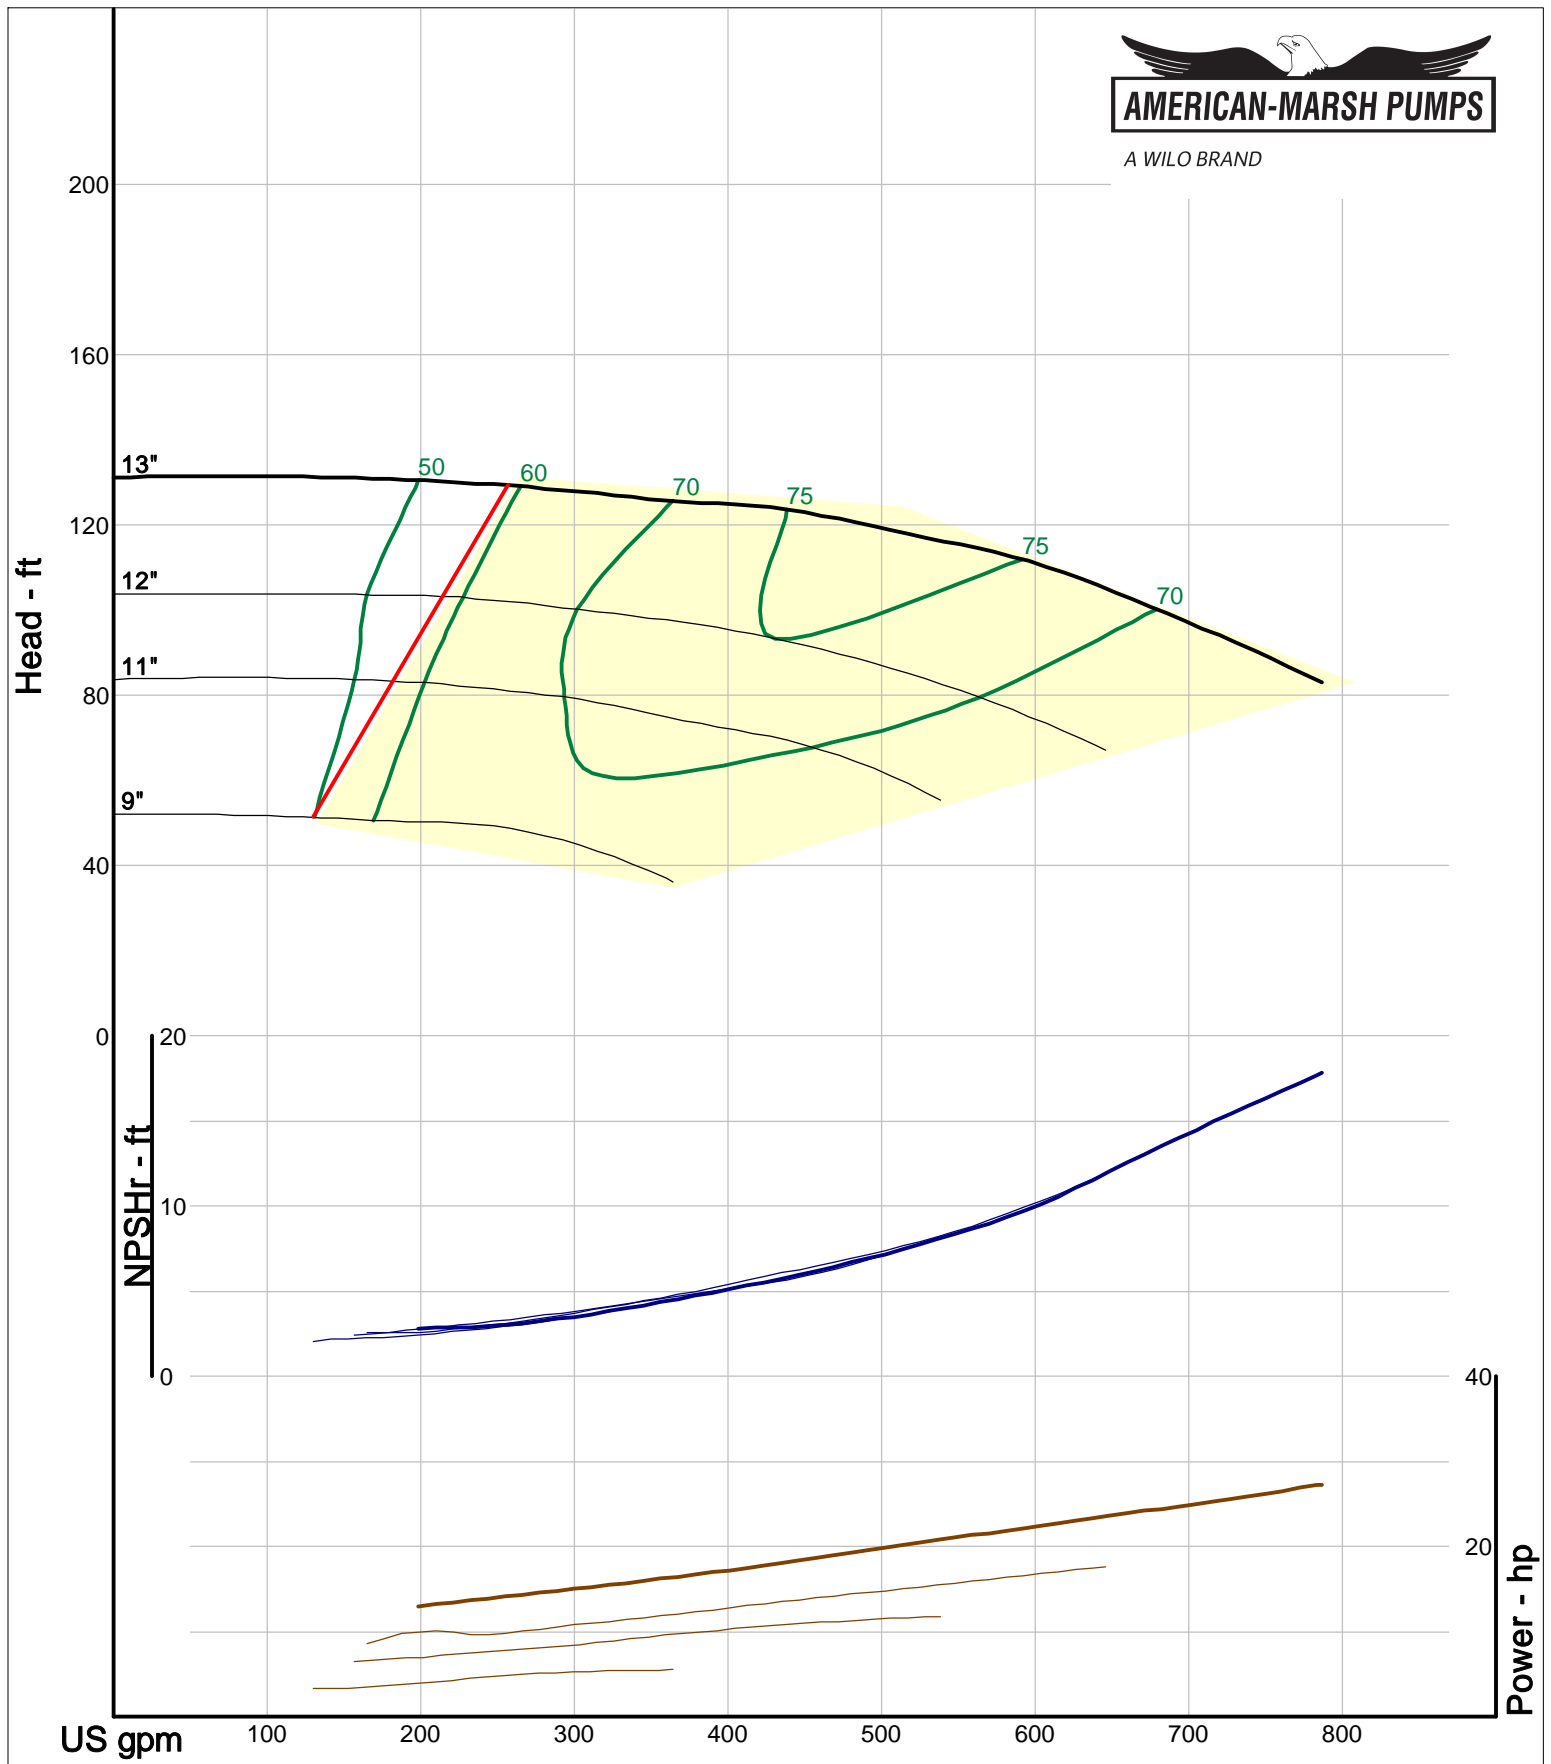

A WILO BRAND

Company: American-Marsh Pumps
Name:
12/10/05

American-Marsh Pumps
Catalog: WTRWKS-2005c.50, vers 2.5c
320_OSD_RV - 1500

Size: 2L3x4-13HH/RV
Speed: 1450 rpm
Dia: 13 in
Curve: CS-17349