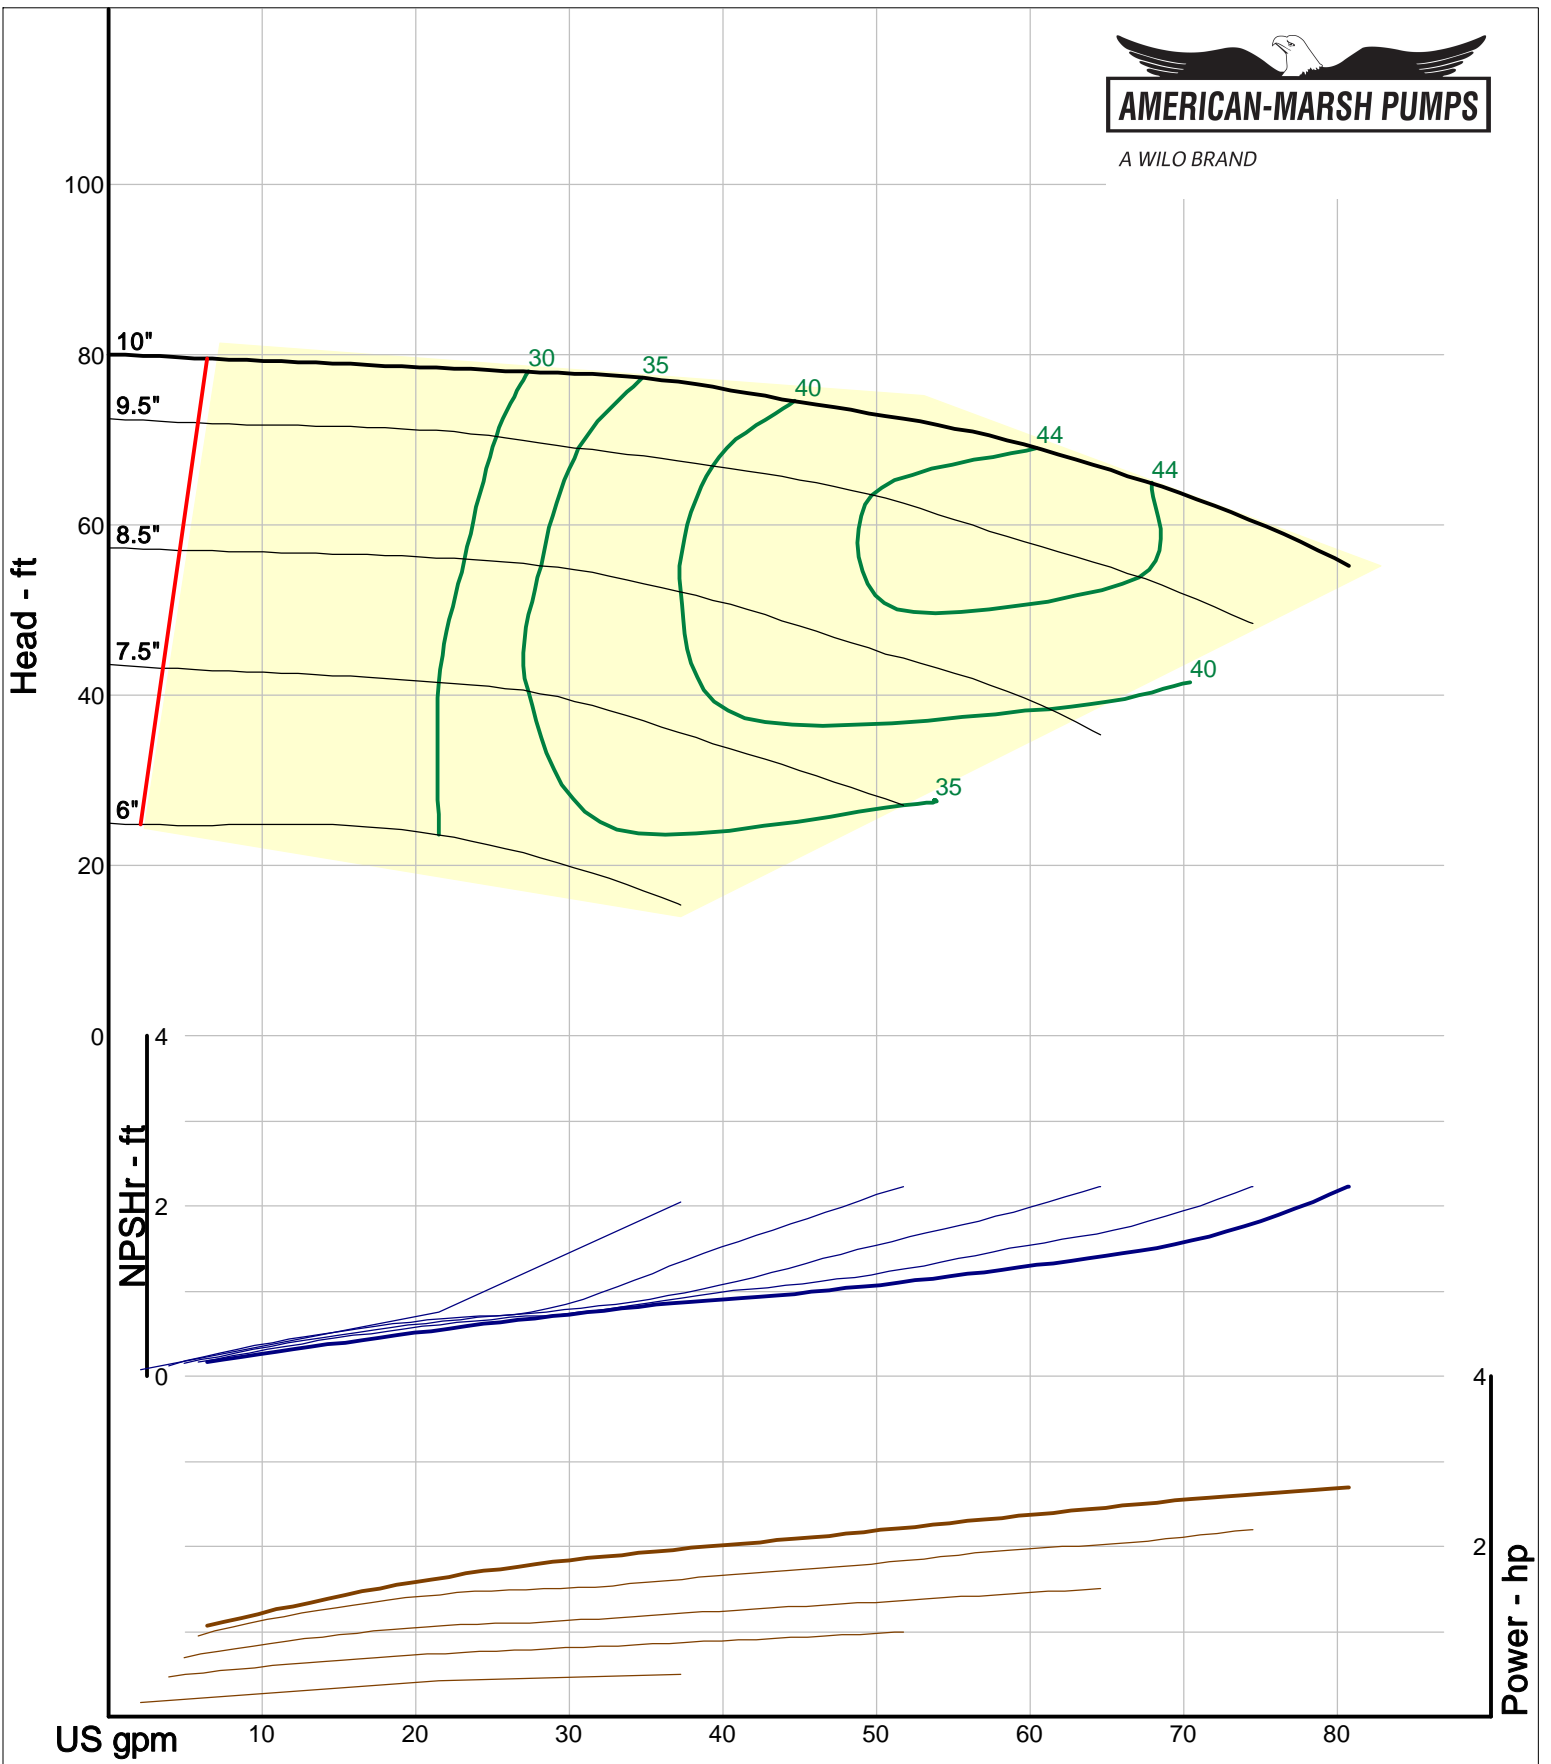

A WILO BRAND

Company: American-Marsh Pumps
Name:
12/10/05

American-Marsh Pumps
Catalog: WTRWKS-2005c.50, vers 2.5c
320_OSD_RV - 1500

Size: 2L1x2-10A/RV
Speed: 1450 rpm
Dia: 10 in
Curve: CS-17322