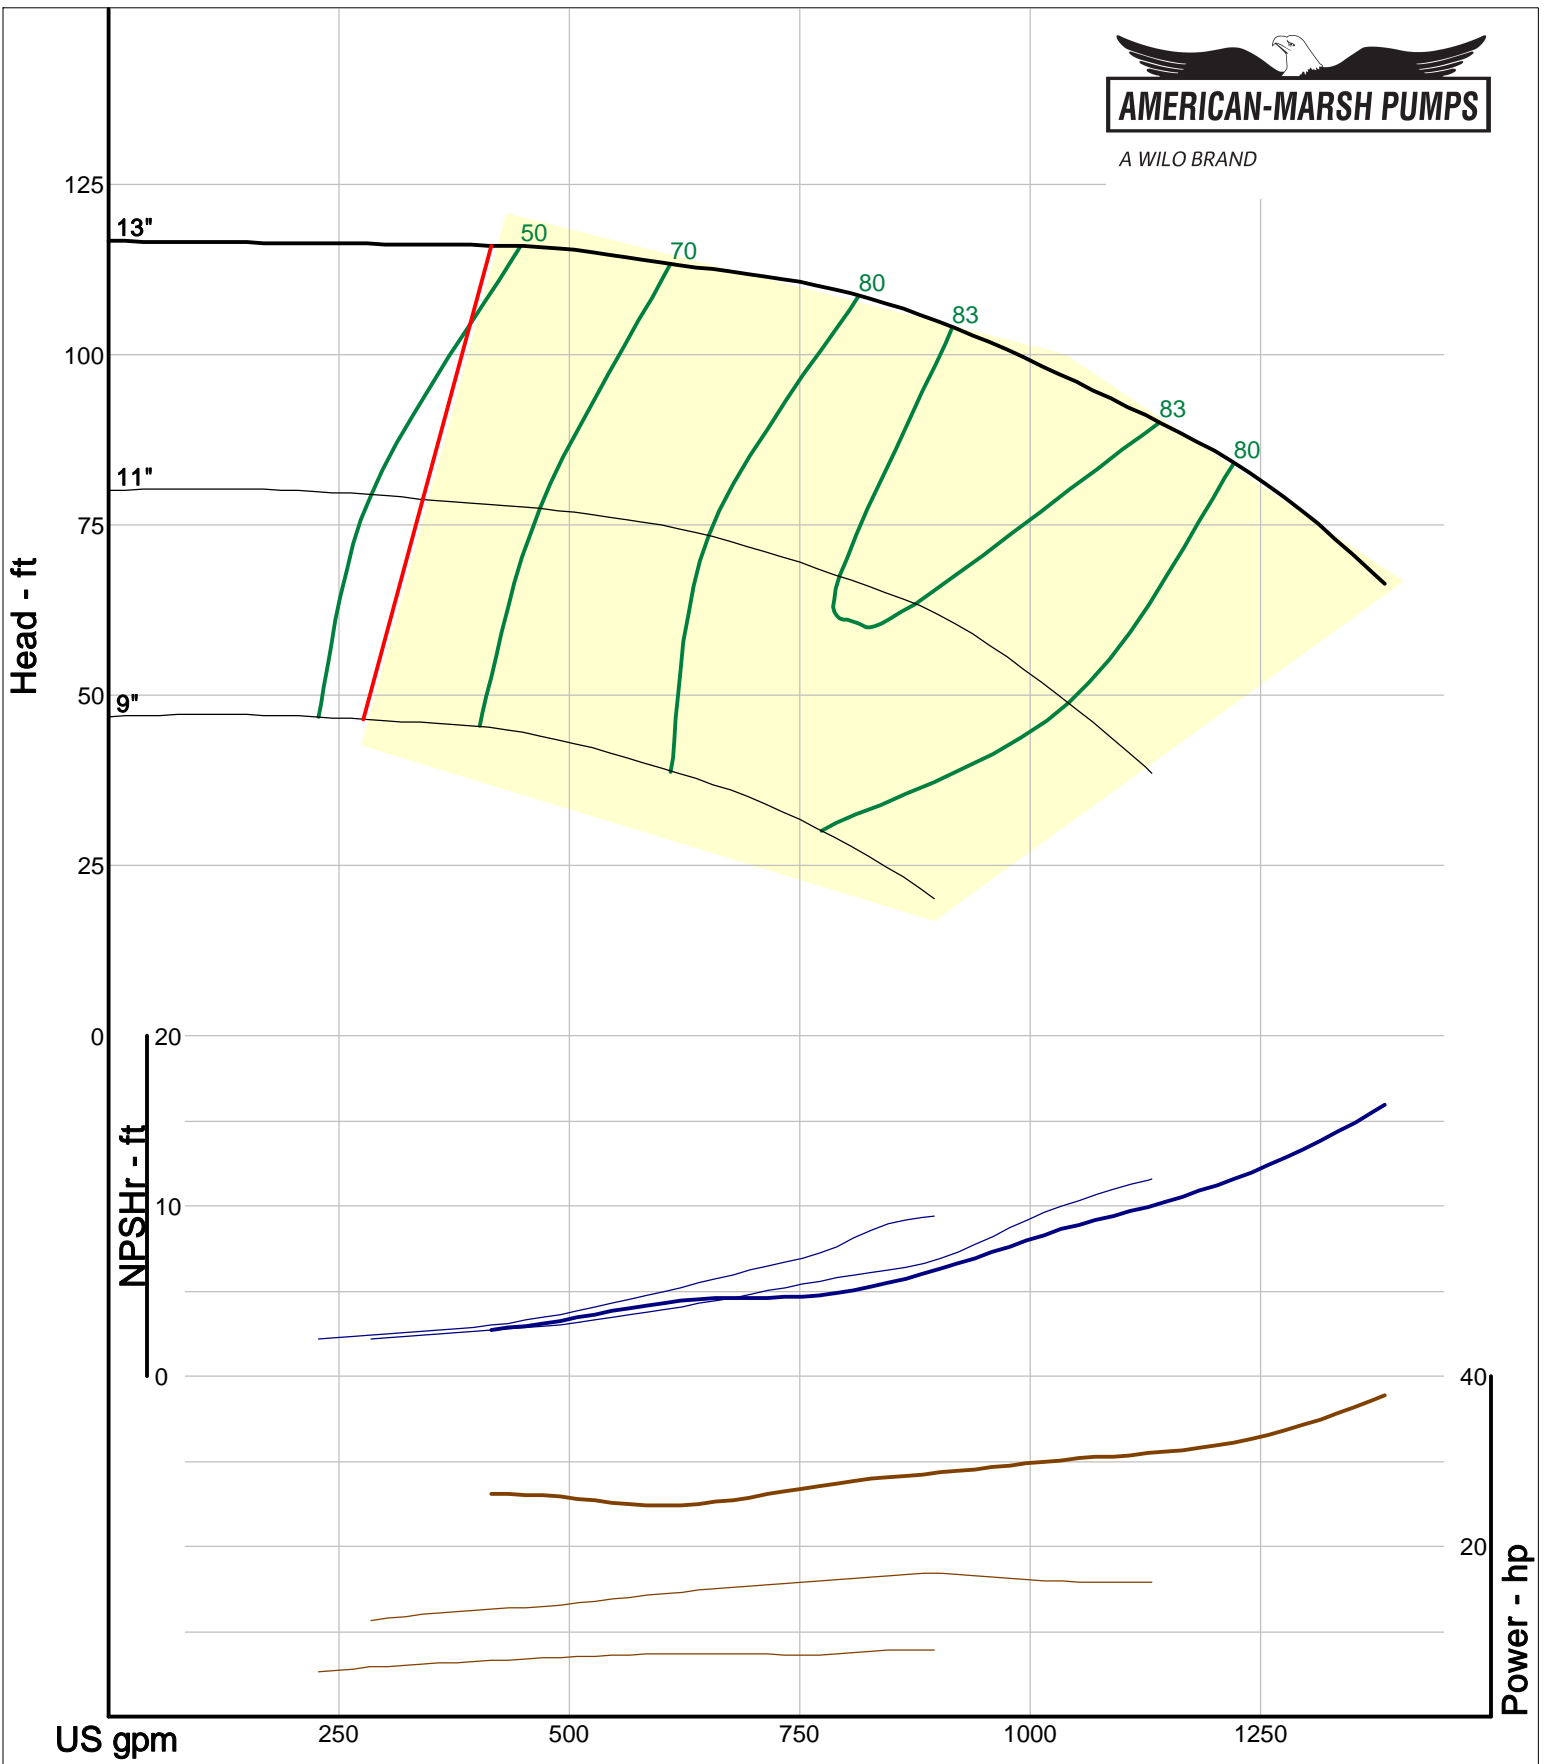

A WILO BRAND

Company: American-Marsh Pumps
Name:
12/10/05

American-Marsh Pumps
Catalog: WTRWKS-2005c.50, vers 2.5c
320_OSD_RV - 1500

Size: 2L4x6-13A/RV
Speed: 1450 rpm
Dia: 13 in
Curve: CS-17351