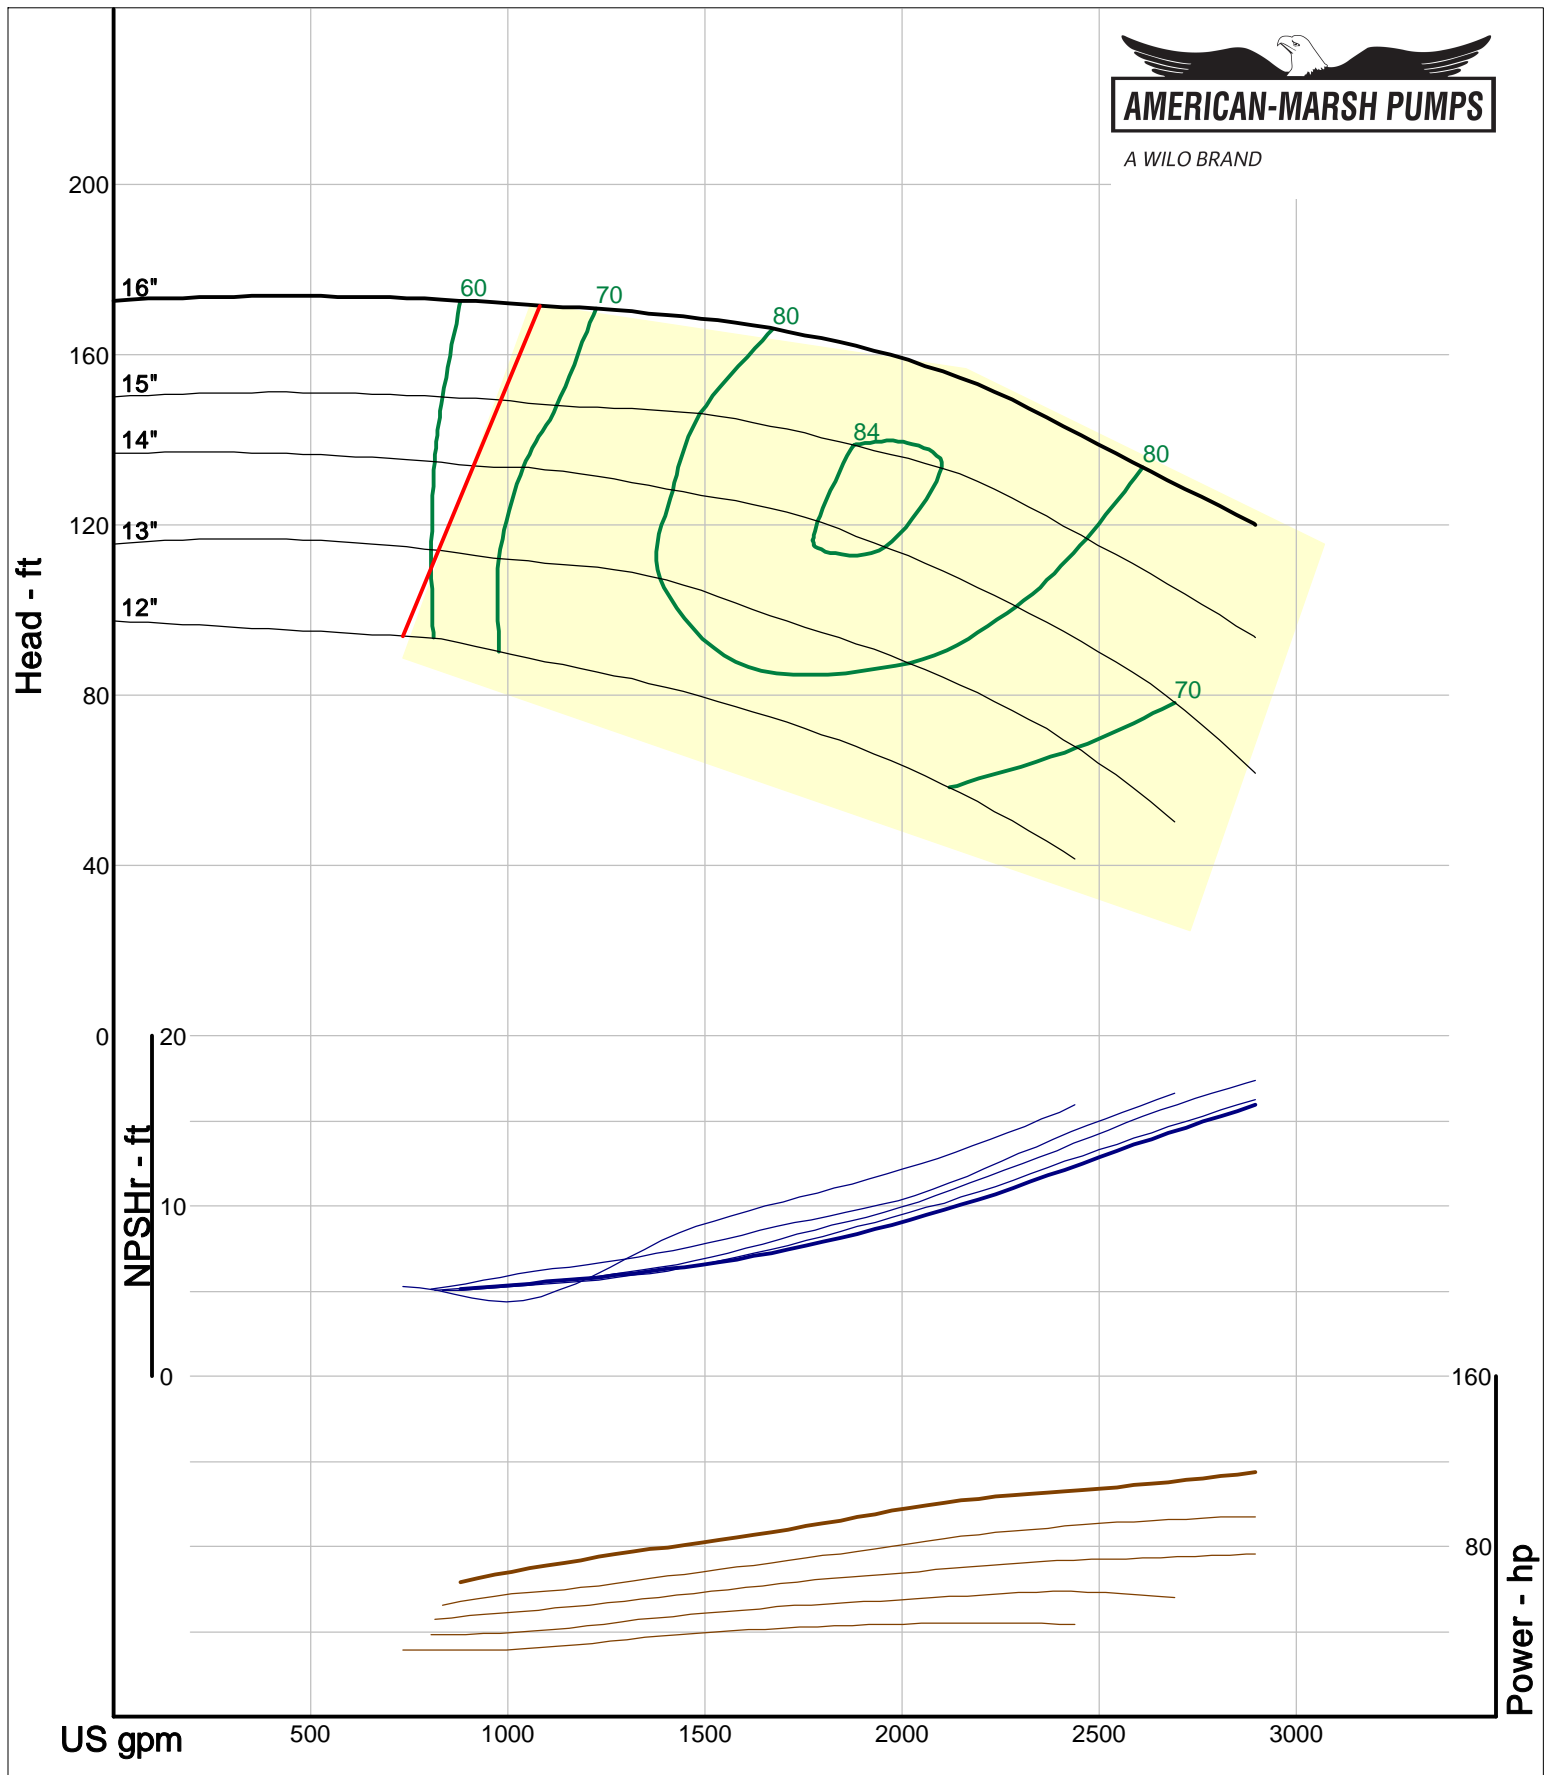

A WILO BRAND

Company: American-Marsh Pumps
Name:
12/10/05

American-Marsh Pumps
Catalog: WTRWKS-2005c.50, vers 2.5c
320_OSD_RV - 1500

Size: 3L6x8-16A/RV
Speed: 1450 rpm
Dia: 16 in
Curve: CS-17362