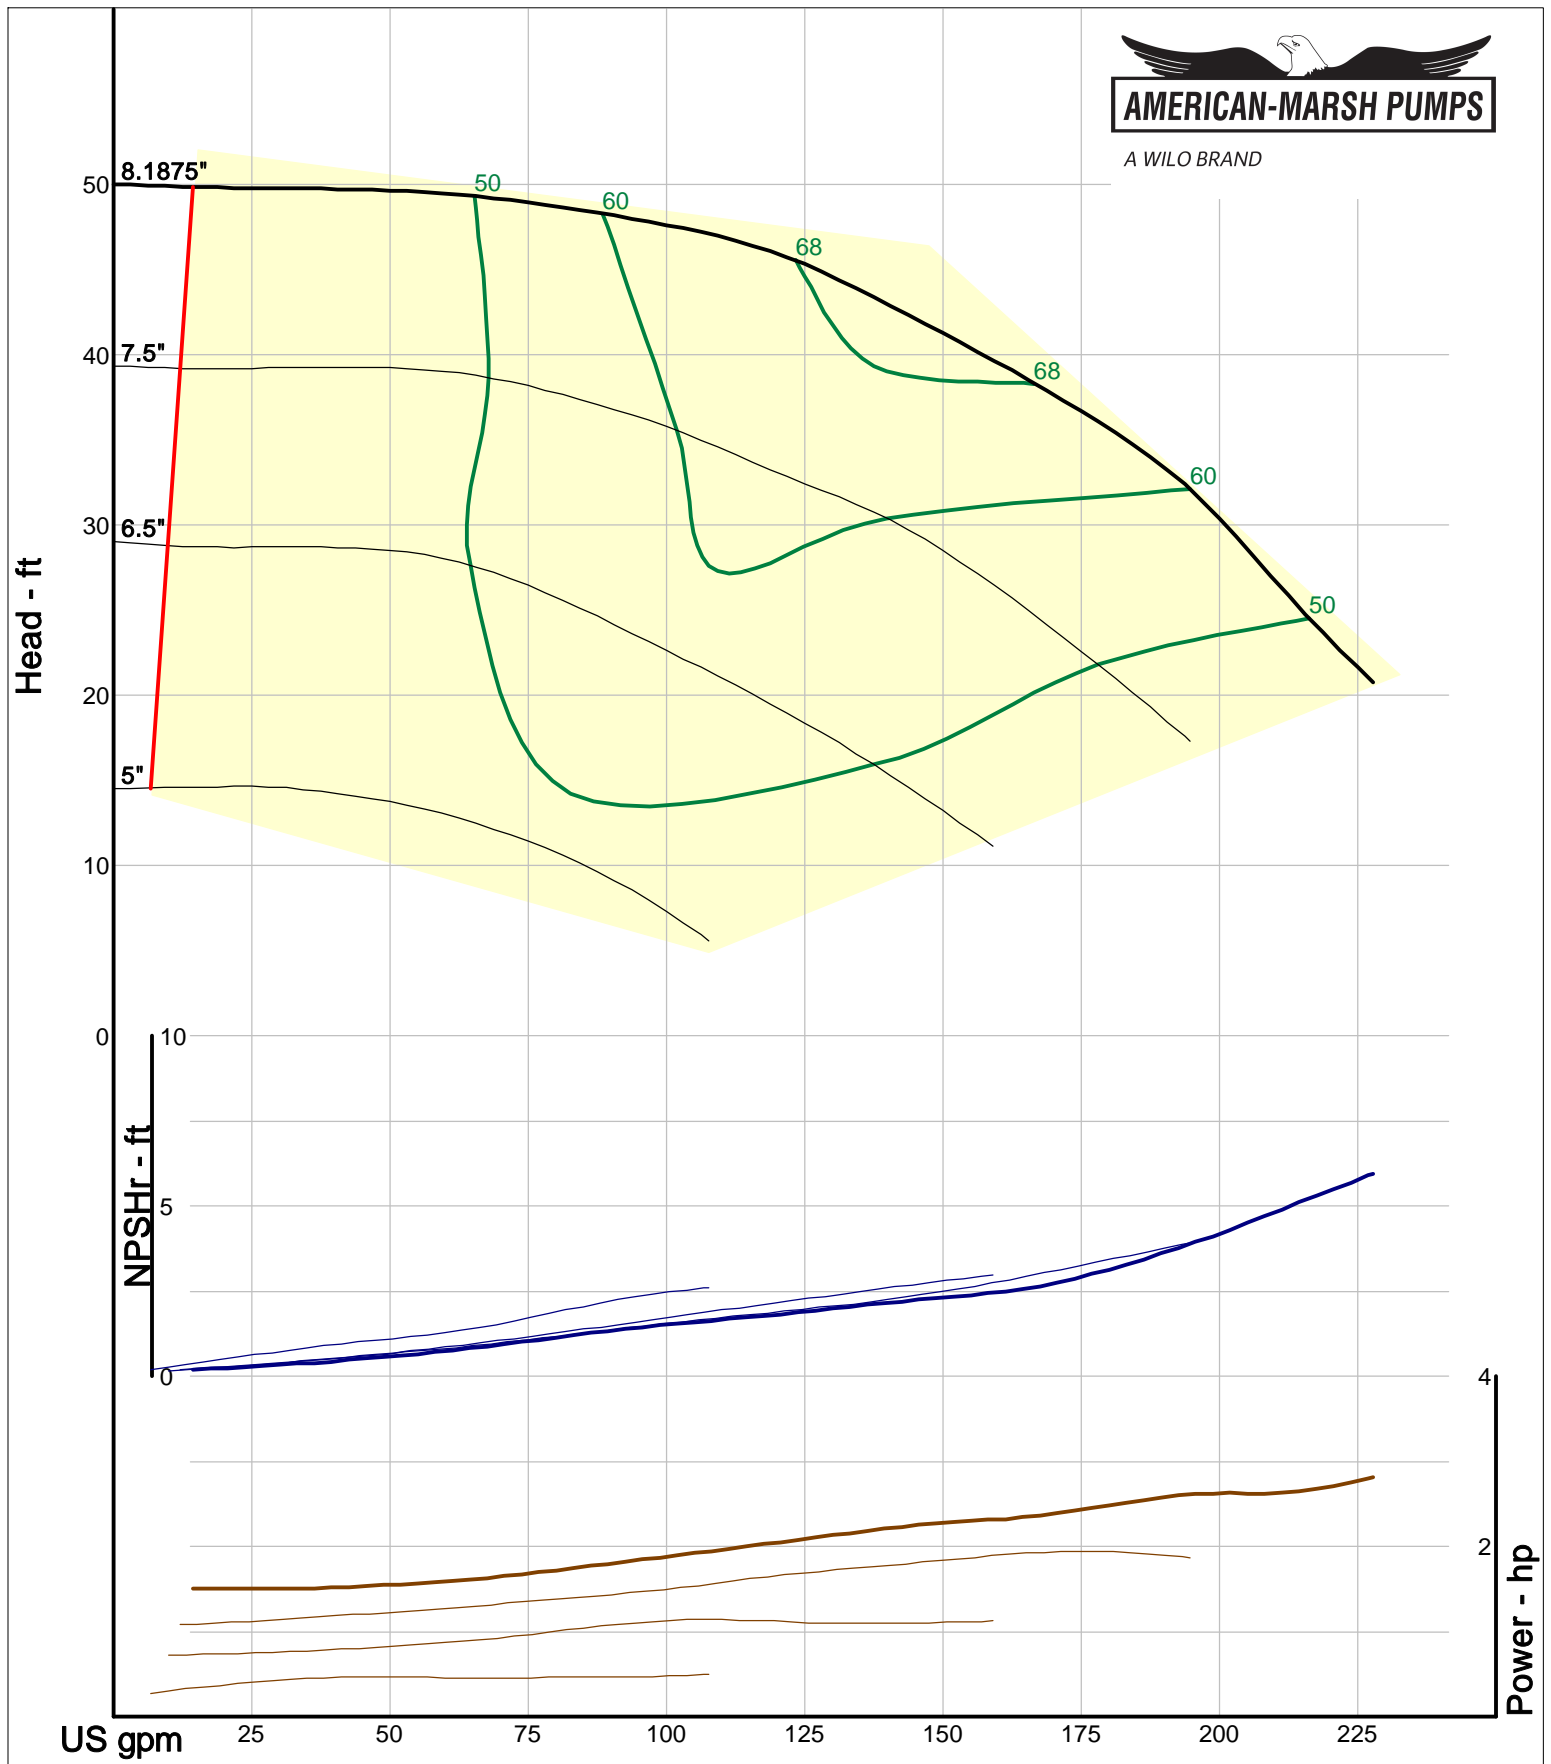

A WILO BRAND

Company: American-Marsh Pumps
Name:
12/10/05

American-Marsh Pumps
Catalog: WTRWKS-2005c.50, vers 2.5c
320_OSD_RV - 1500

Size: 2L2x3-8/RV
Speed: 1450 rpm
Dia: 8.1875 in
Curve: CS-17316