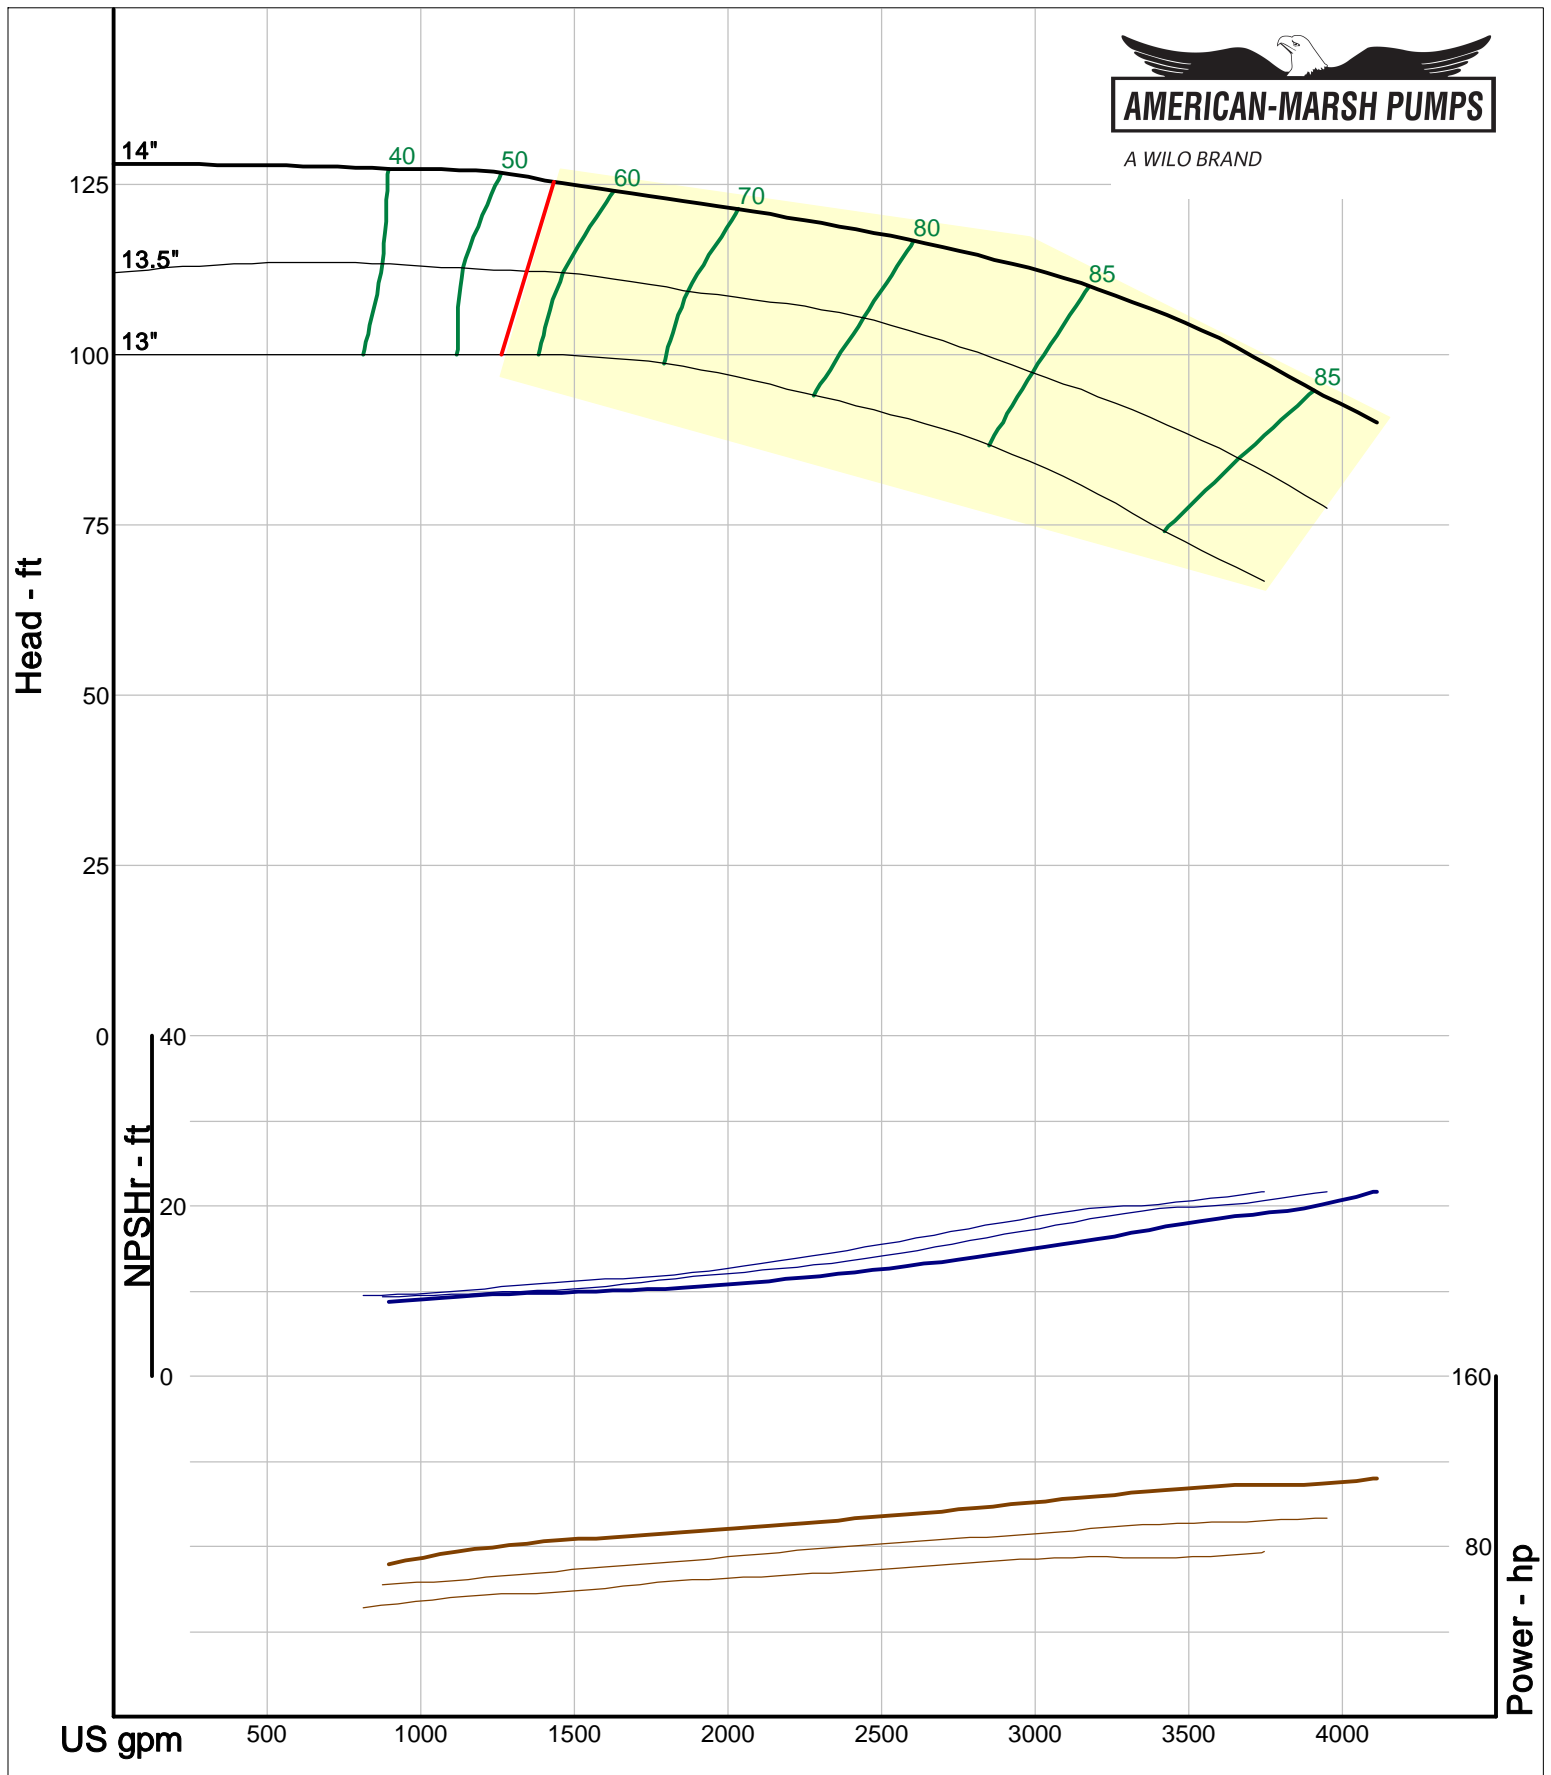

A WILO BRAND

Company: American-Marsh Pumps
Name:
12/10/05

American-Marsh Pumps
Catalog: WTRWKS-2005c.50, vers 2.5c
320_OSD_RV - 1500

Size: 3L8x10-14/RV
Speed: 1450 rpm
Dia: 14 in
Curve: CS-17356