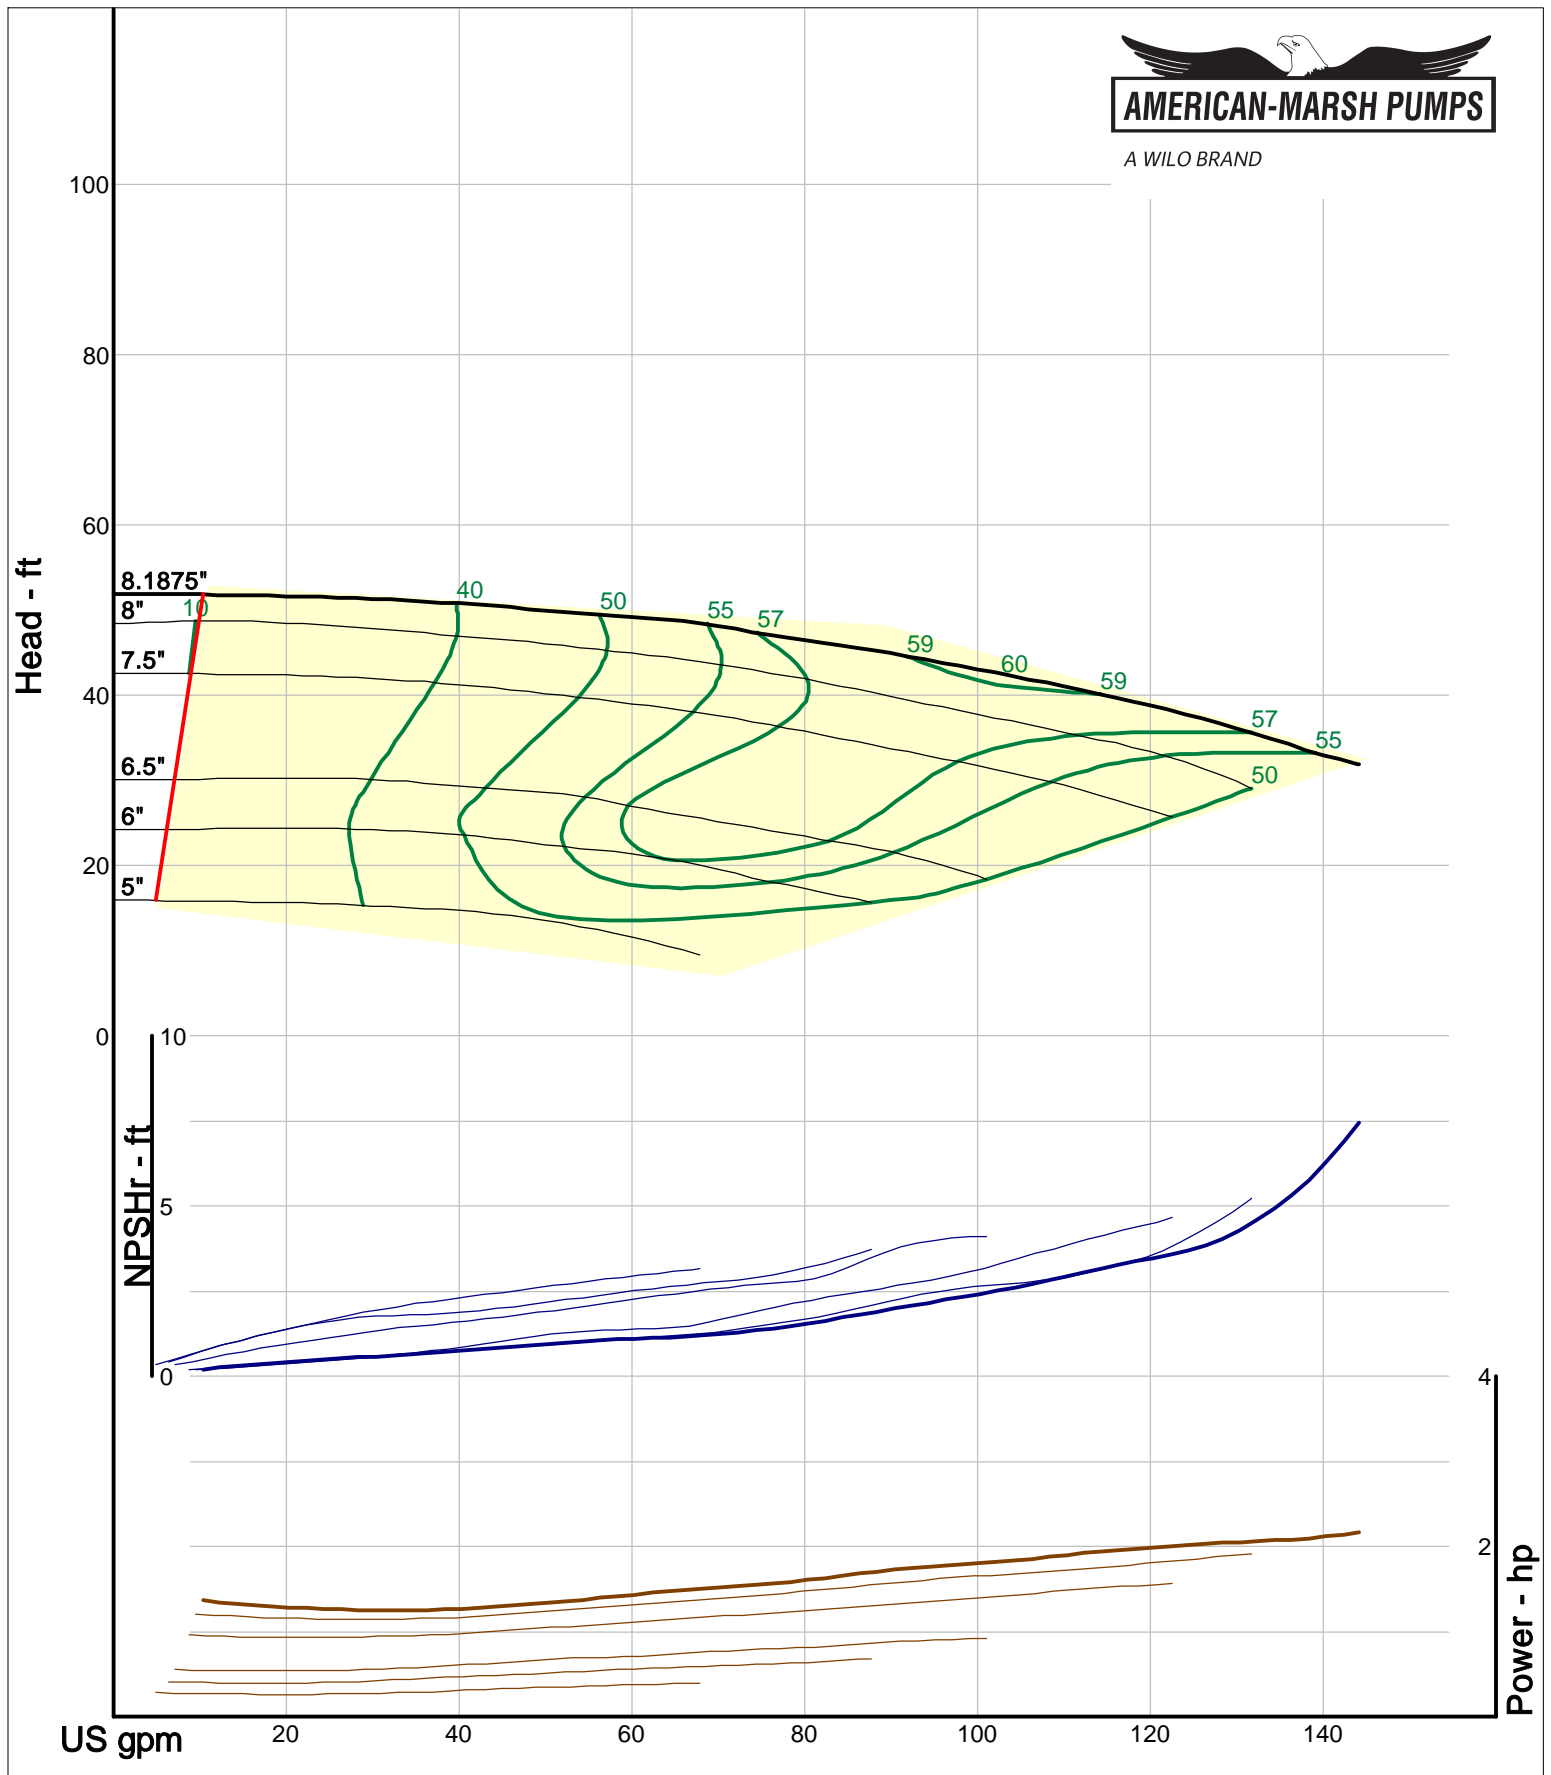

A WILO BRAND

Company: American-Marsh Pumps
Name:
12/10/05

American-Marsh Pumps
Catalog: WTRWKS-2005c.50, vers 2.5c
320_OSD_RV - 1500

Size: 1L1.5x3-6/RV
Speed: 1450 rpm
Dia: 6.25 in
Curve: CS-17304

A WILO BRAND