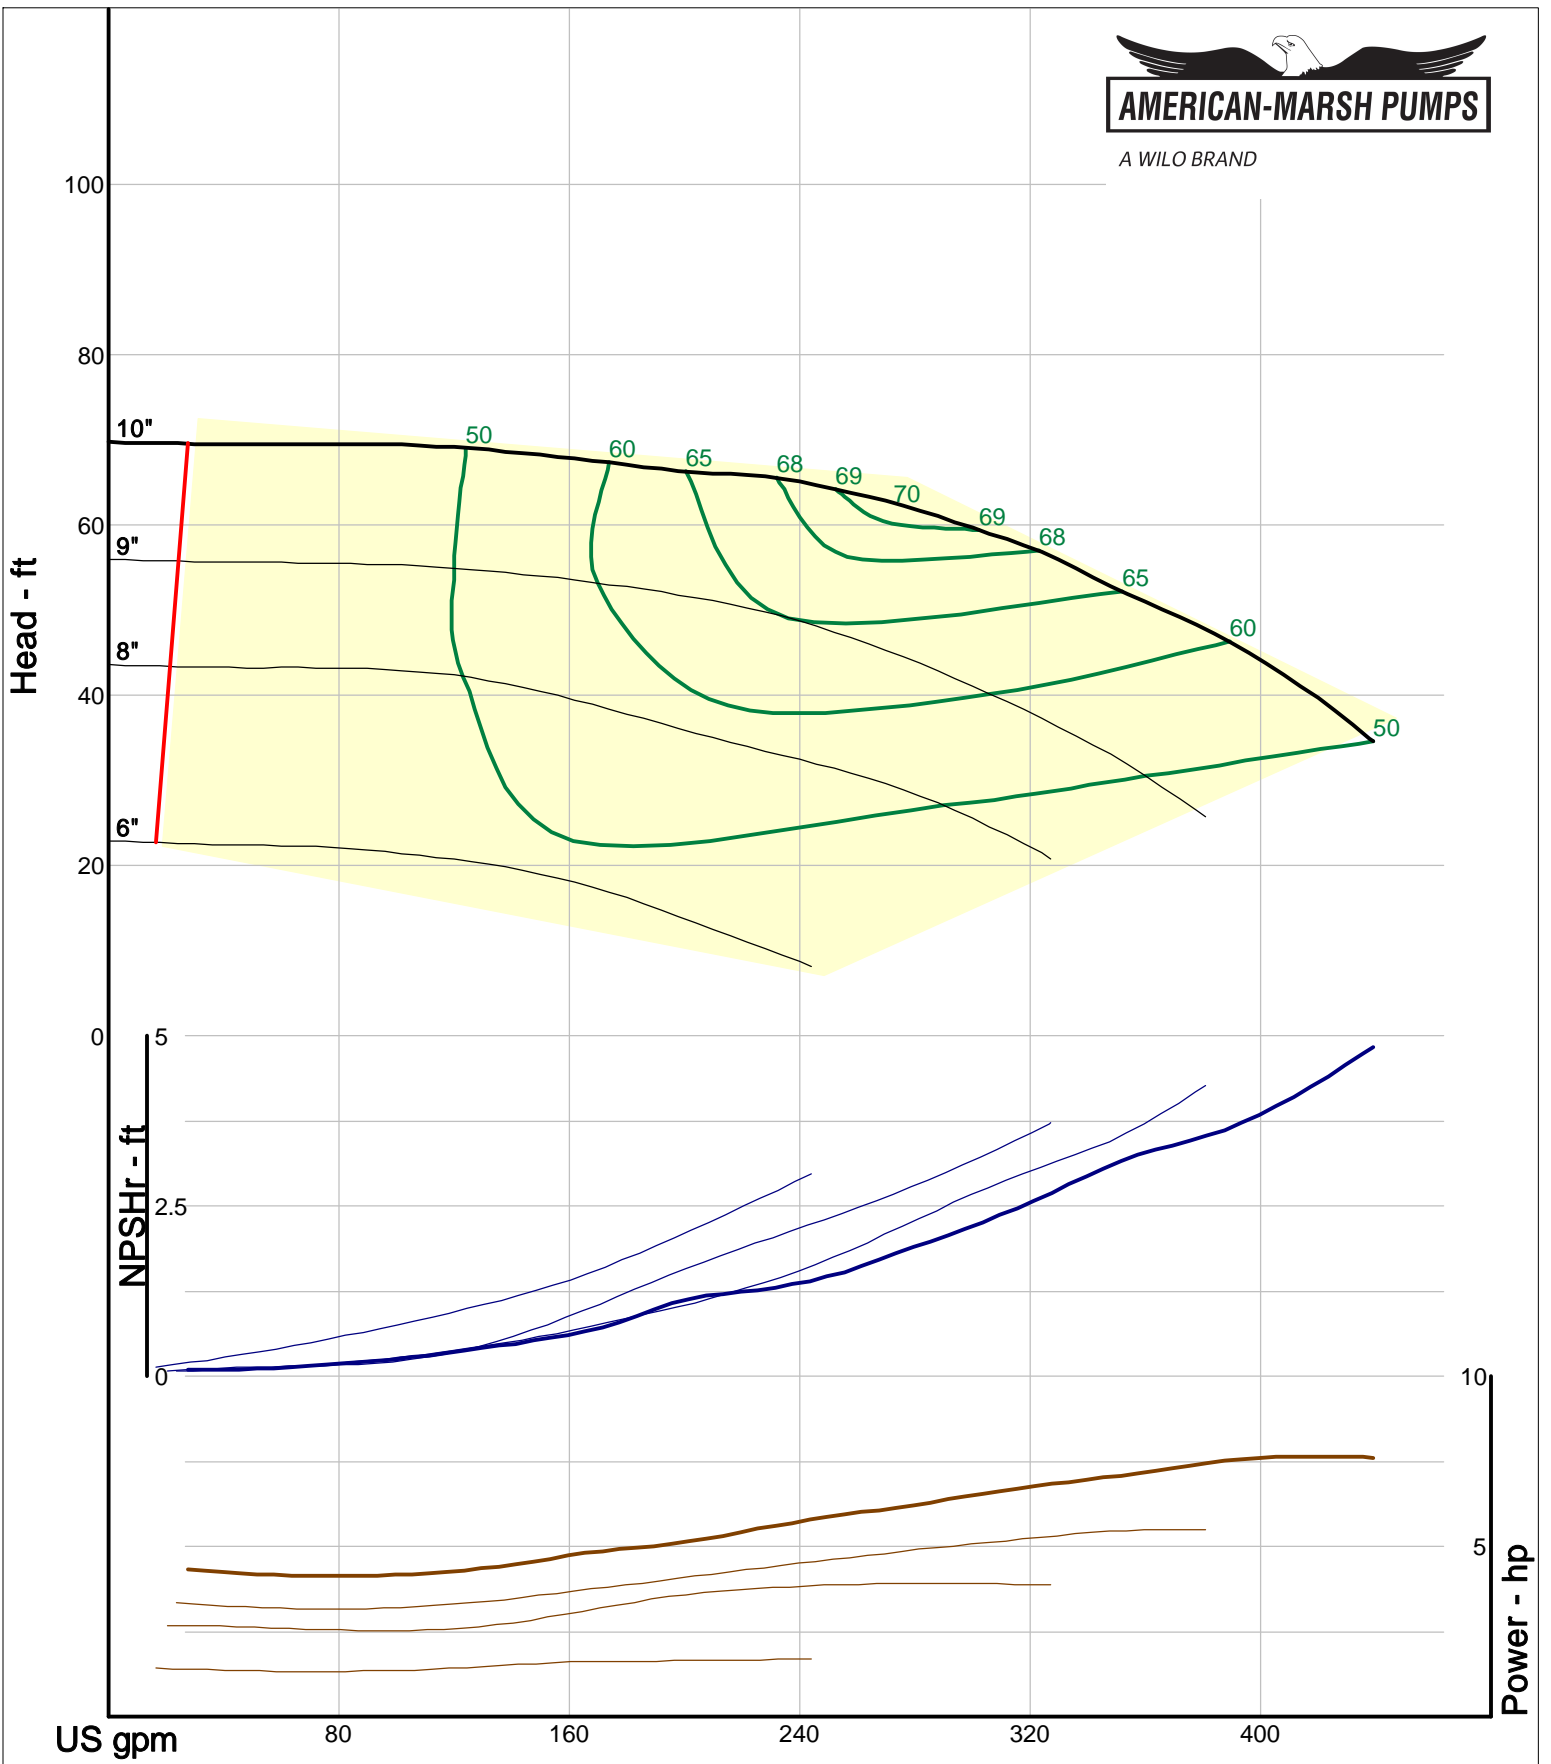

A WILO BRAND

Company: American-Marsh Pumps
Name:
12/10/05

American-Marsh Pumps
Catalog: WTRWKS-2005c.50, vers 2.5c
320_OSD_RV - 1500

Size: 2L3x4-10/RV
Speed: 1450 rpm
Dia: 10 in
Curve: CS-17331