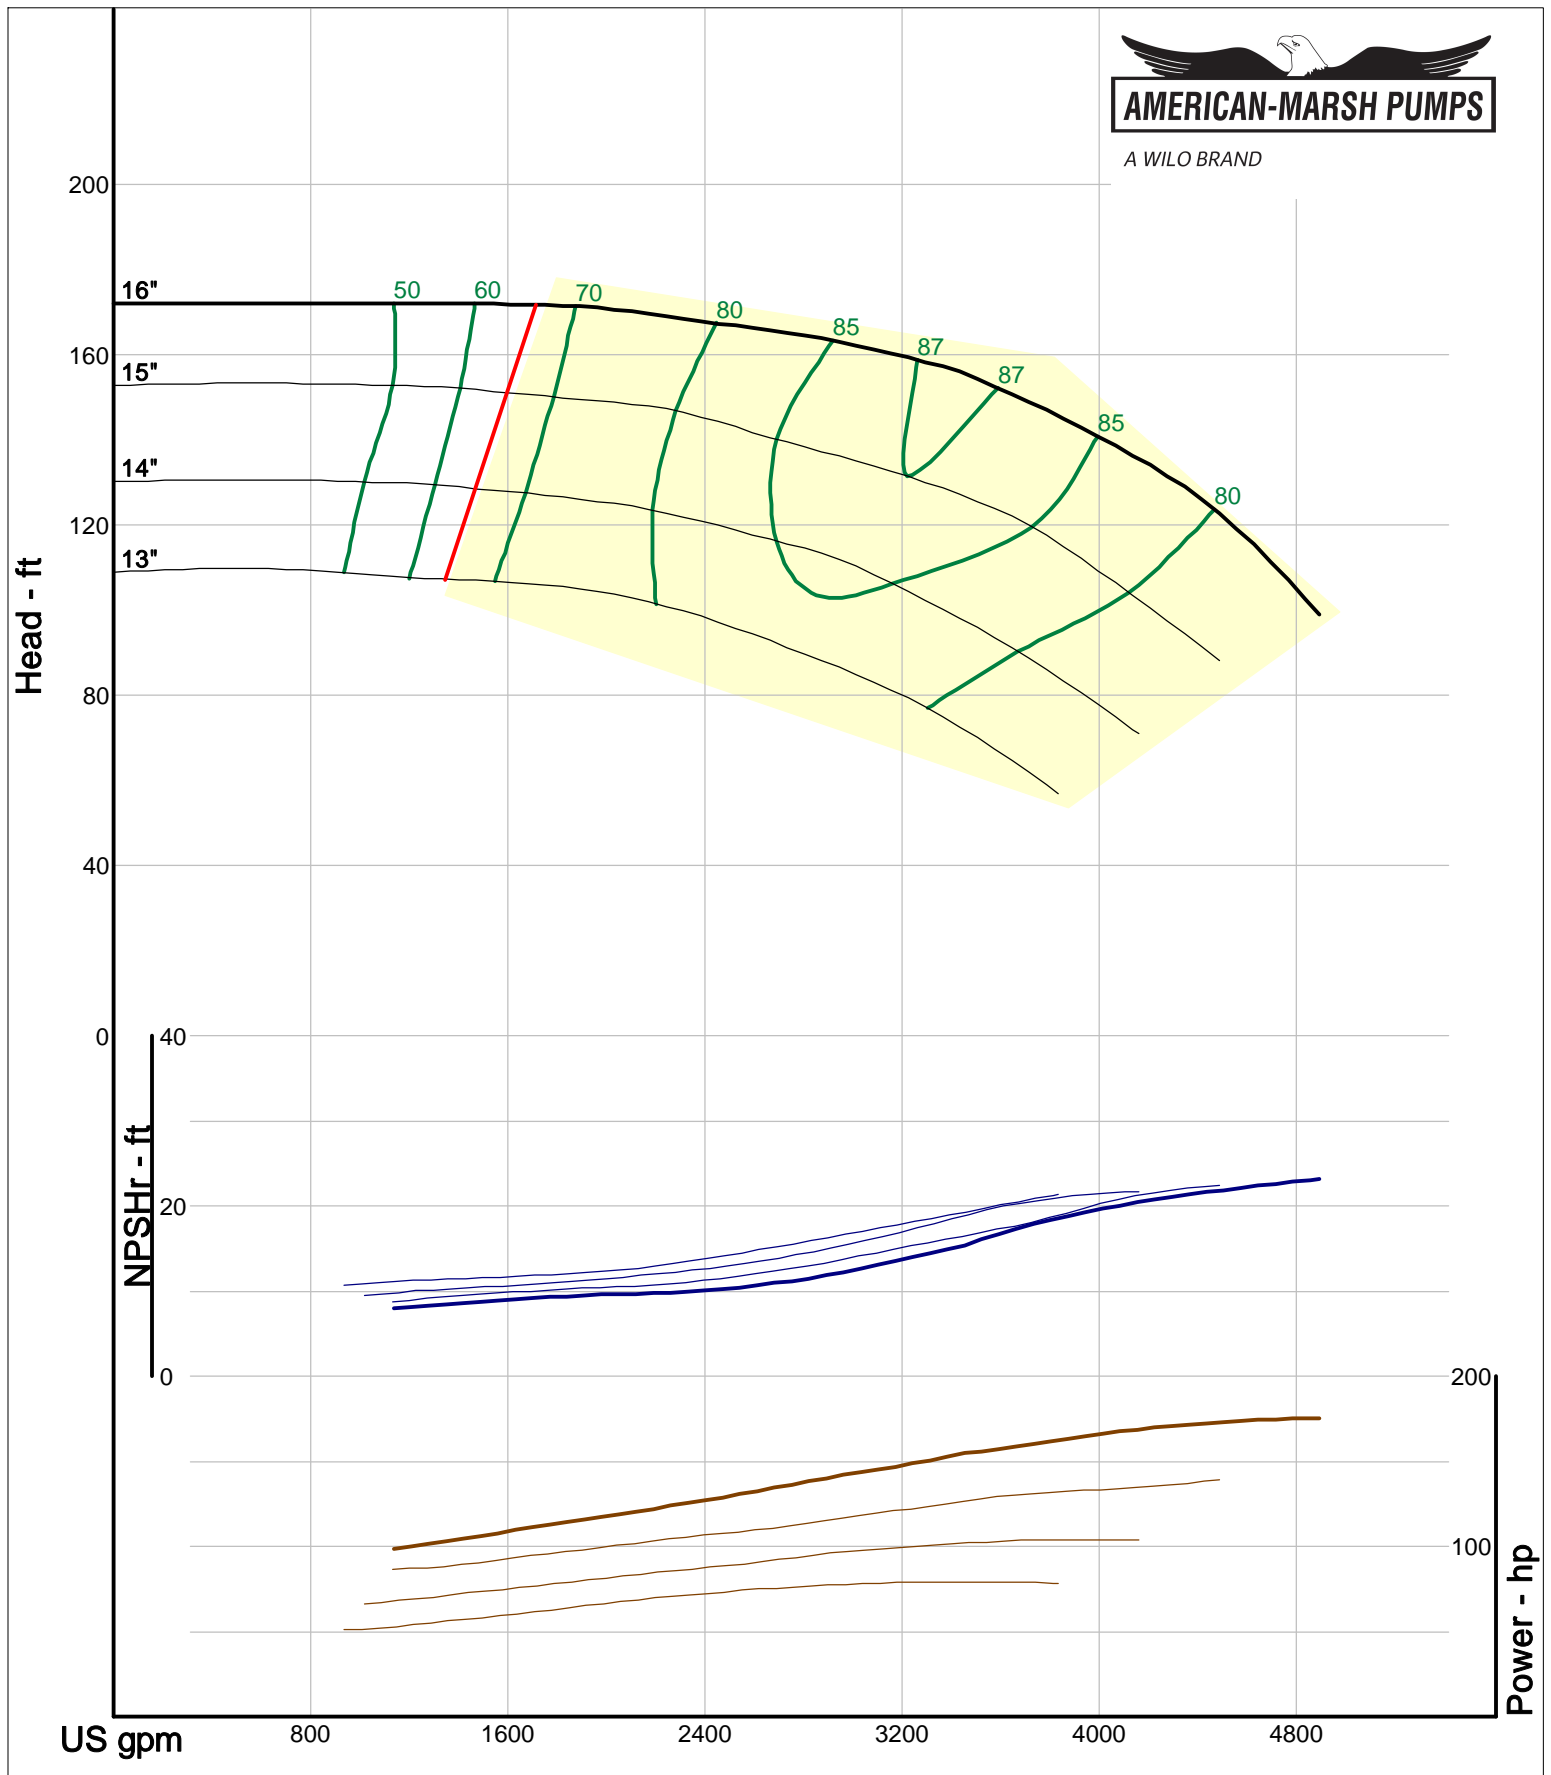

A WILO BRAND

Company: American-Marsh Pumps
Name:
12/10/05

American-Marsh Pumps
Catalog: WTRWKS-2005c.50, vers 2.5c
320_OSD_RV - 1500

Size: 3L8x10-16/RV
Speed: 1450 rpm
Dia: 16 in
Curve: CS-17365