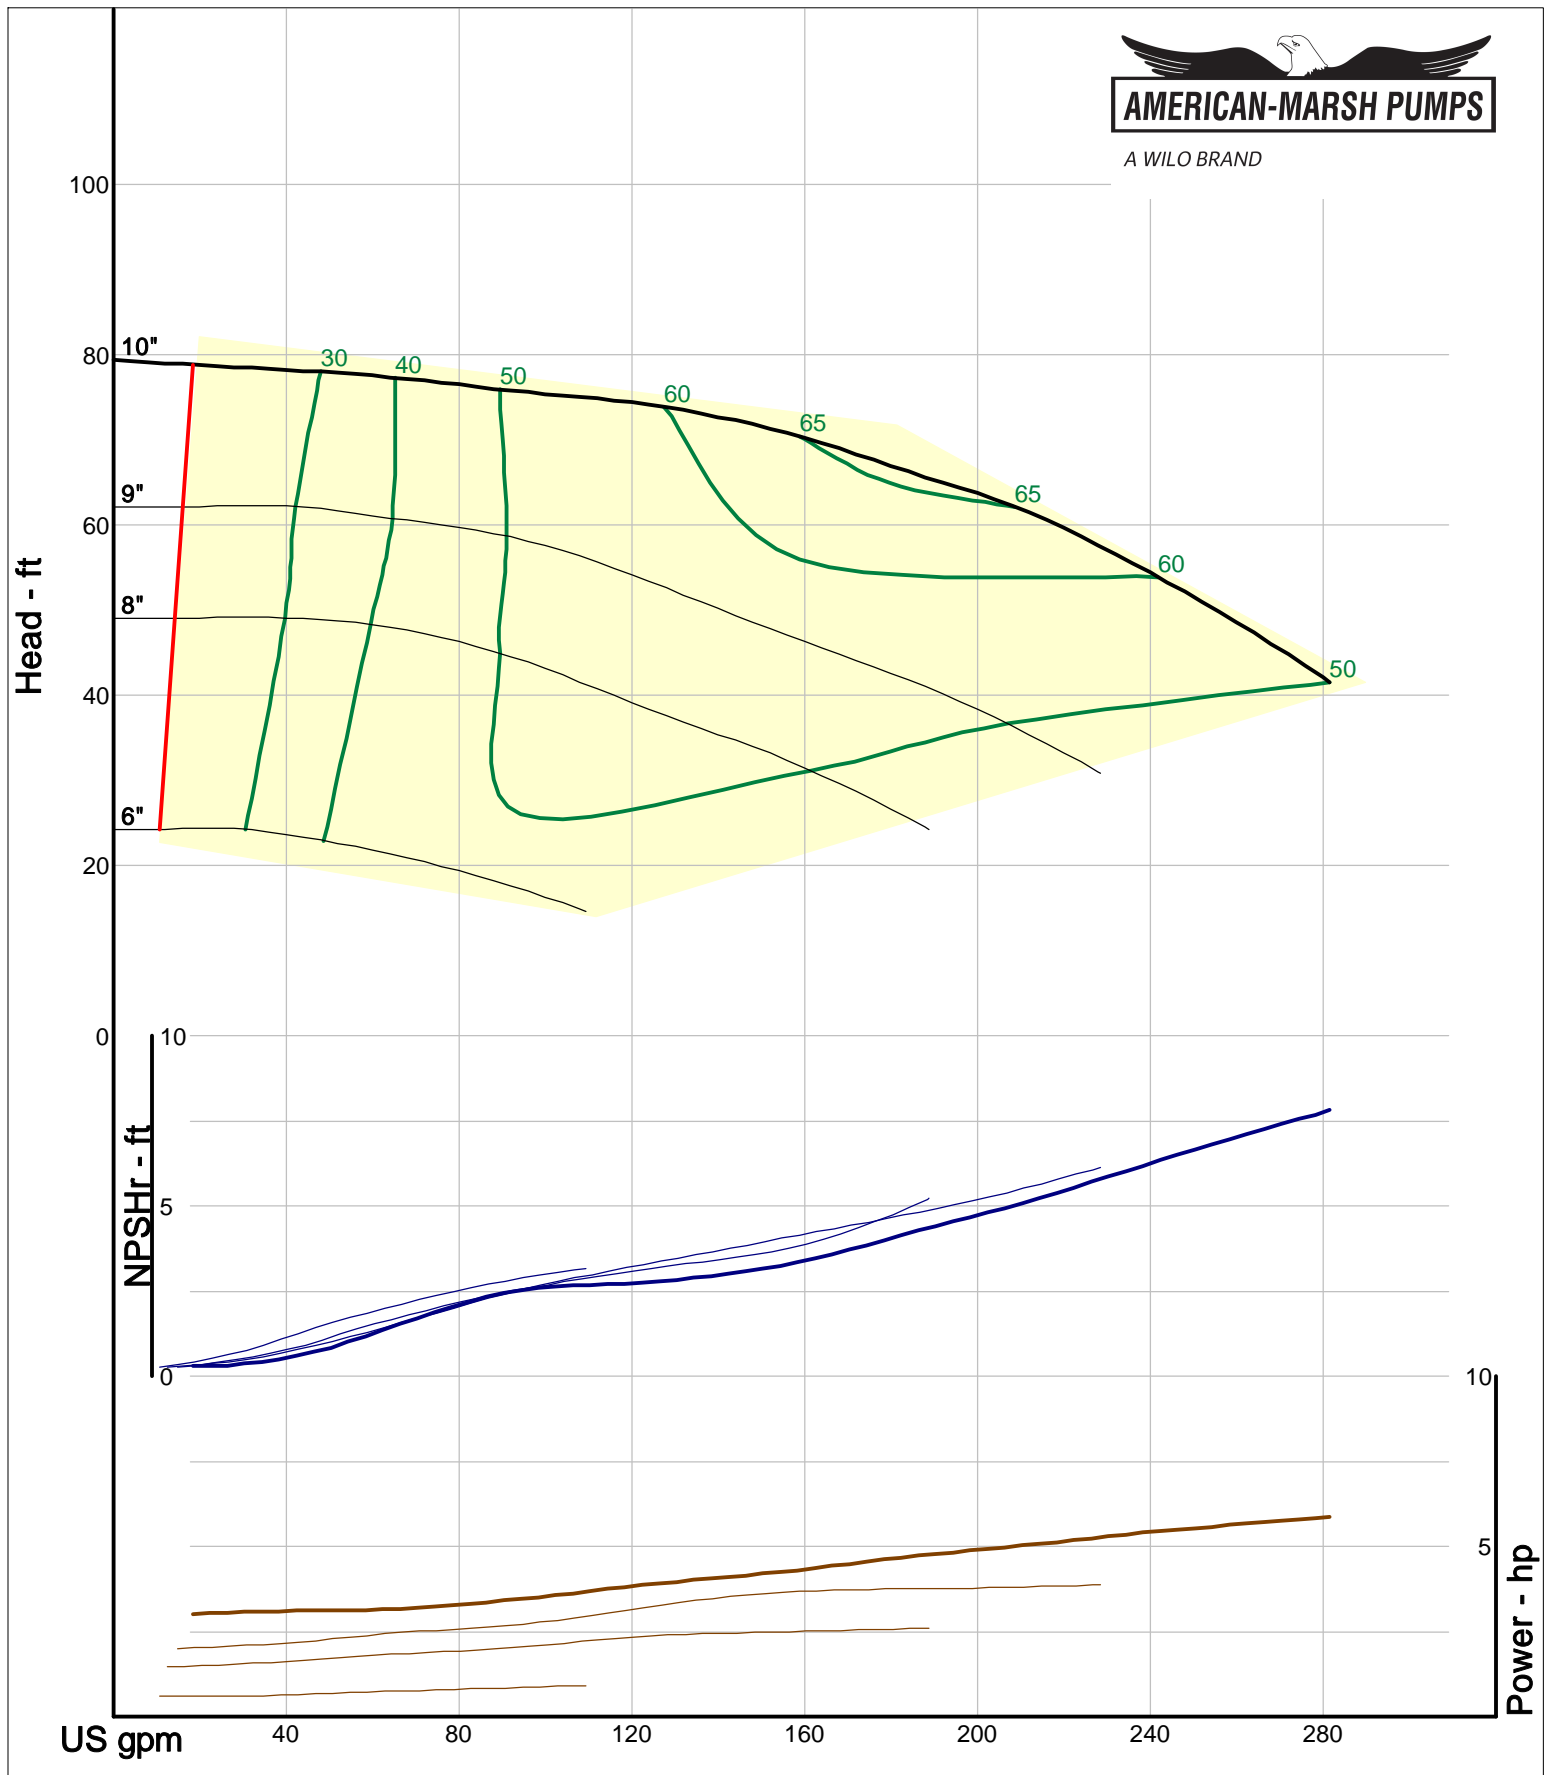

A WILO BRAND

Company: American-Marsh Pumps
Name:
12/10/05

American-Marsh Pumps
Catalog: WTRWKS-2005c.50, vers 2.5c
320_OSD_RV - 1500

Size: 2L2x3-10A/RV
Speed: 1450 rpm
Dia: 10 in
Curve: CS-17328