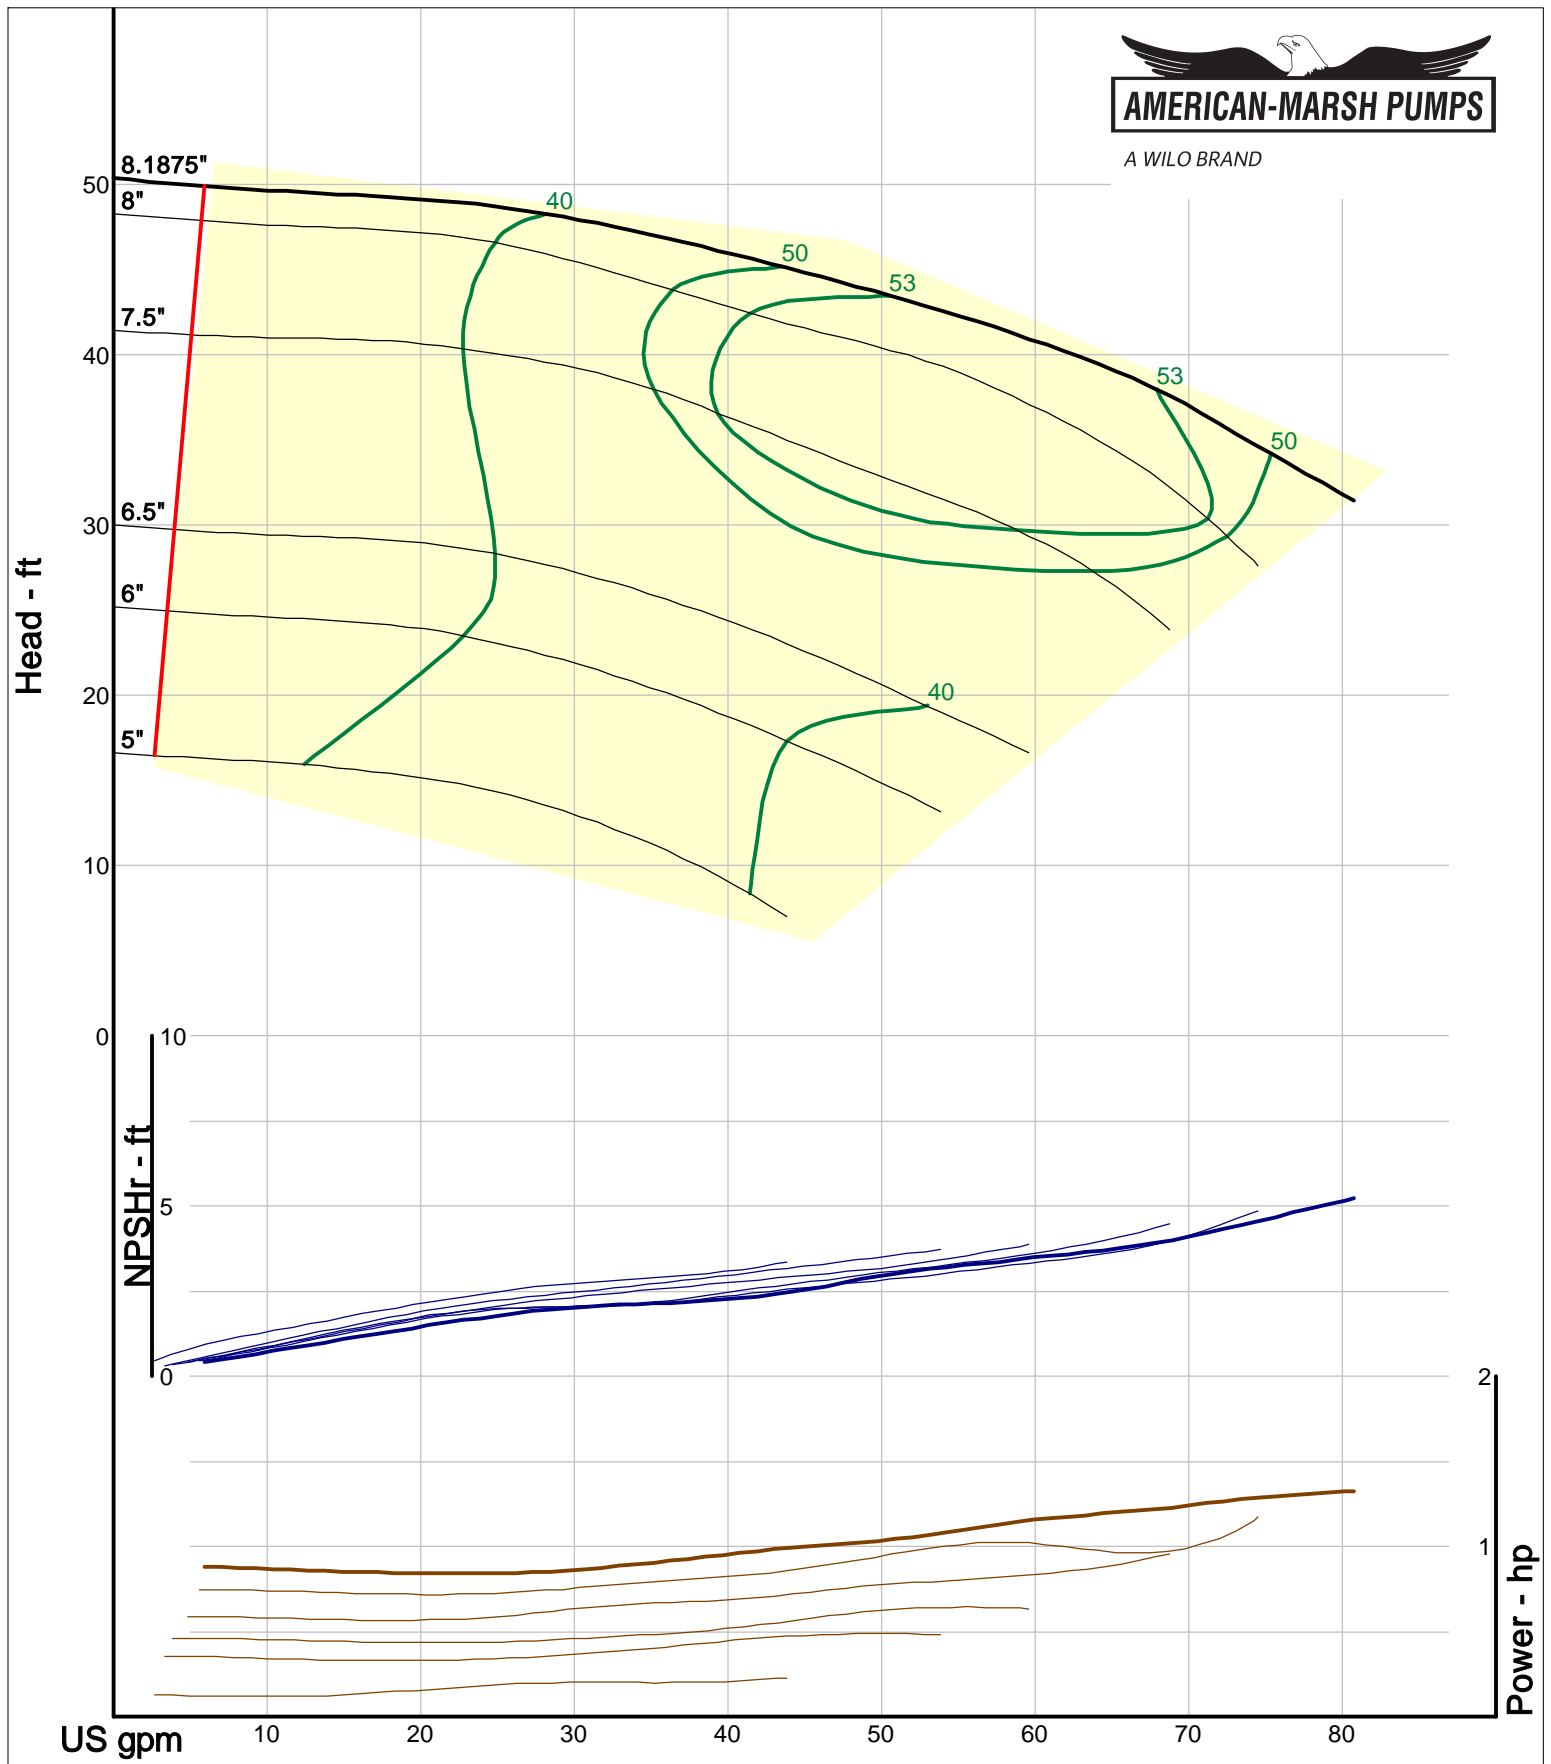

A WILO BRAND

320 Series Vertical Sump

1500 RPM Performance Curves
Reverse Vane Impellers

A WILO BRAND

Company: American-Marsh Pumps
 Name:
 12/10/05

American-Marsh Pumps
 Catalog: WTRWKS-2005c.50, vers 2.5c
 320_OSD_RV - 1500

Size: 1L1x1.5-6/RV
 Speed: 1450 rpm
 Dia: 6.25 in
 Curve: CS-17301

A WILO BRAND

Company: American-Marsh Pumps
Name:
12/10/05

American-Marsh Pumps
Catalog: WTRWKS-2005c.50, vers 2.5c
320_OSD_RV - 1500

Size: 1L1x1.5-8/RV
Speed: 1450 rpm
Dia: 8.1875 in
Curve: CS-17310