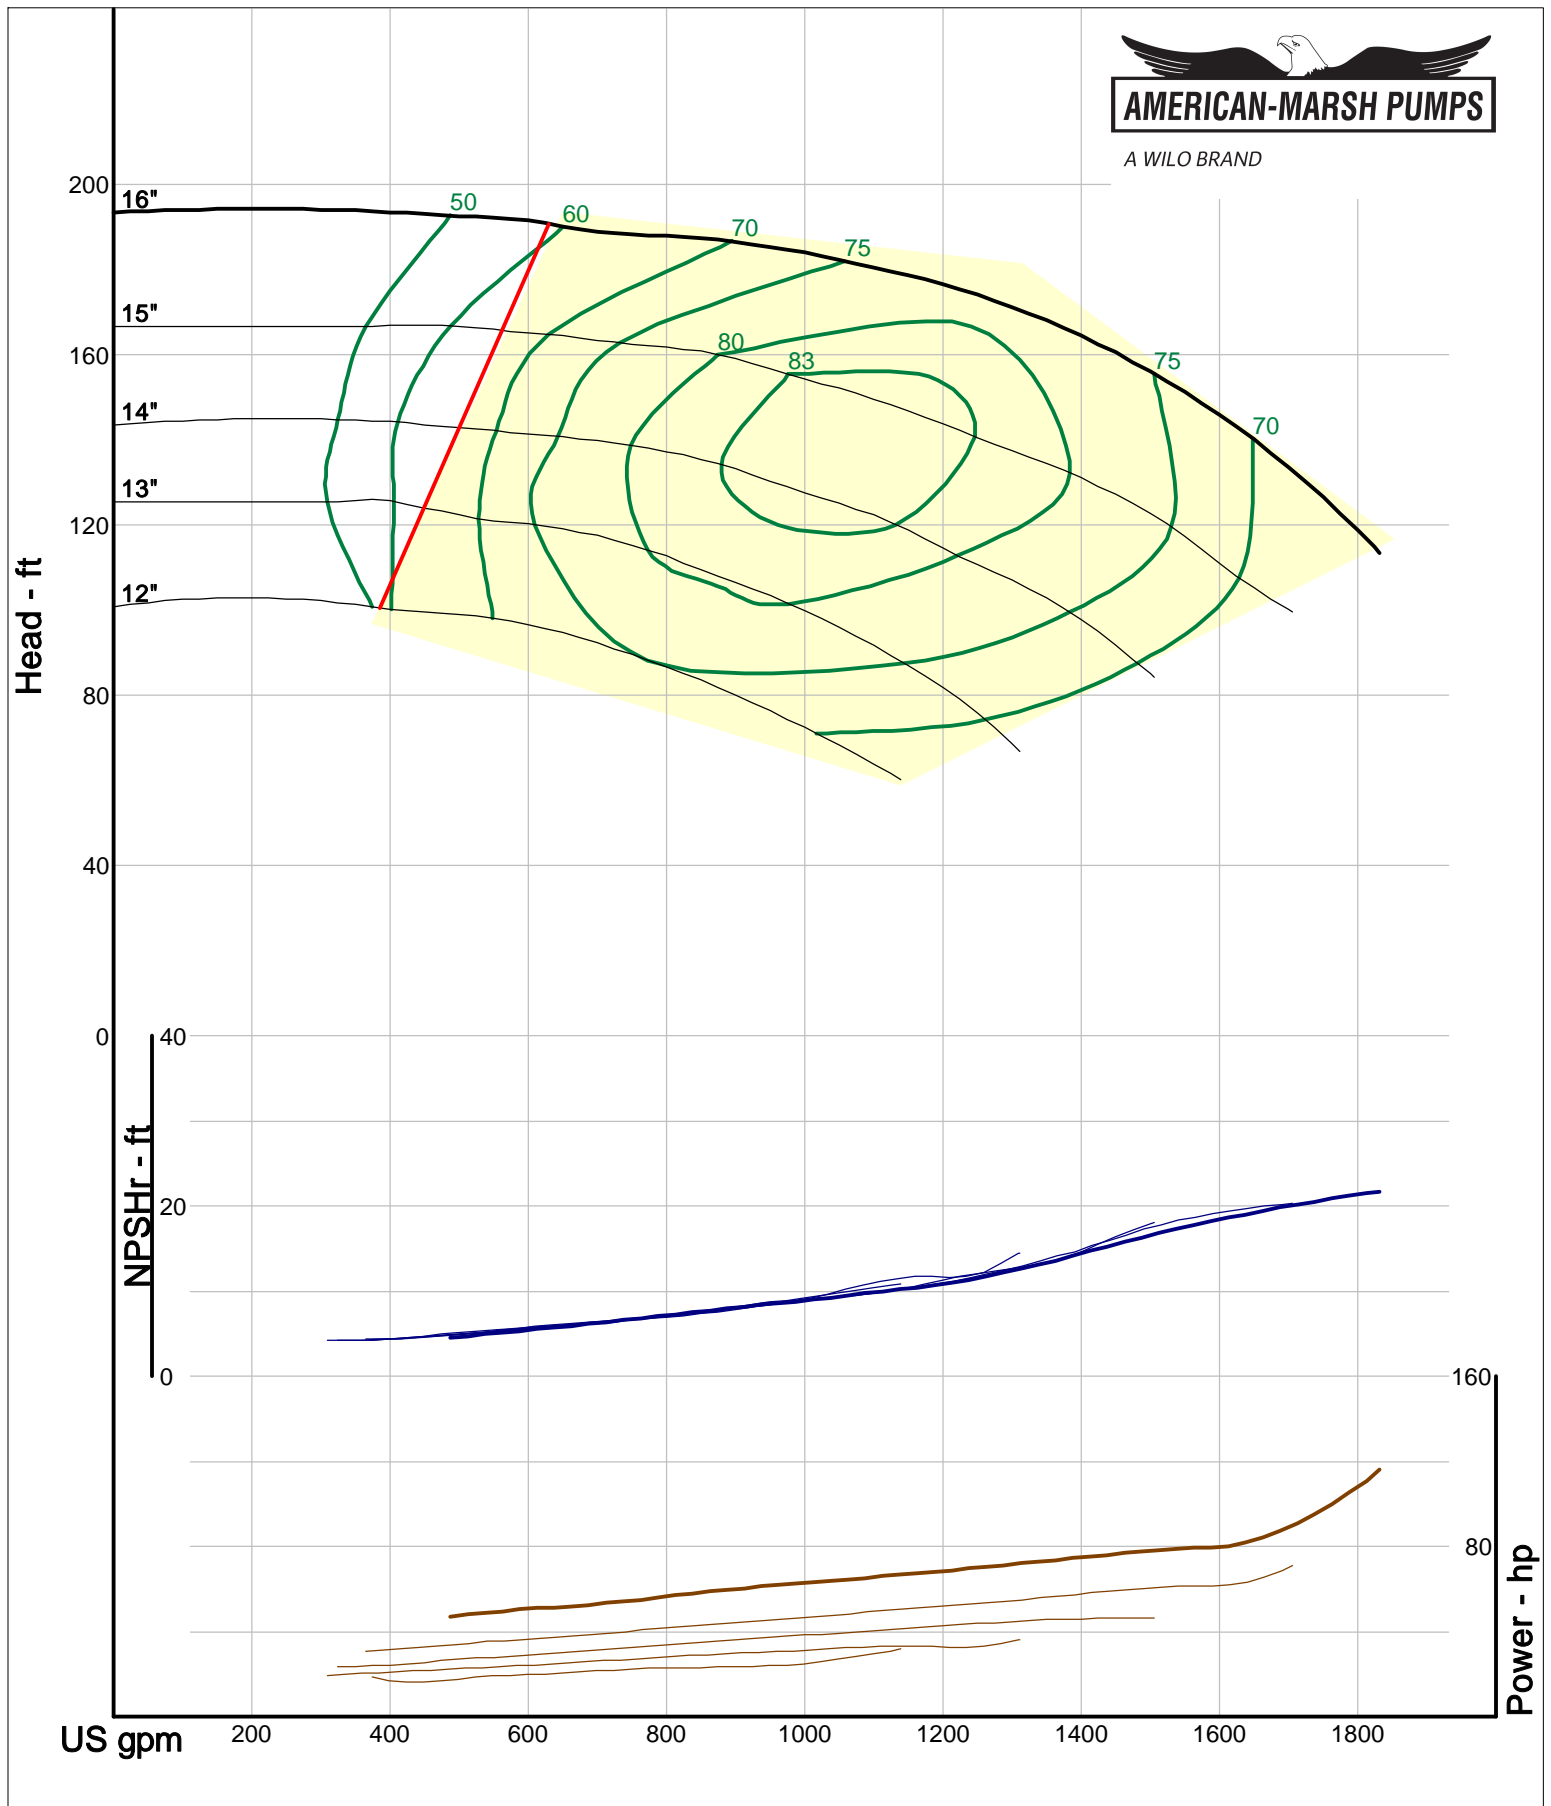

A WILO BRAND

Company: American-Marsh Pumps
Name:
12/10/05

American-Marsh Pumps
Catalog: WTRWKS-2005c.50, vers 2.5c
320_OSD_RV - 1500

Size: 2L4x6-13A/RV
Speed: 1450 rpm
Dia: 13 in
Curve: CS-17351

A WILO BRAND