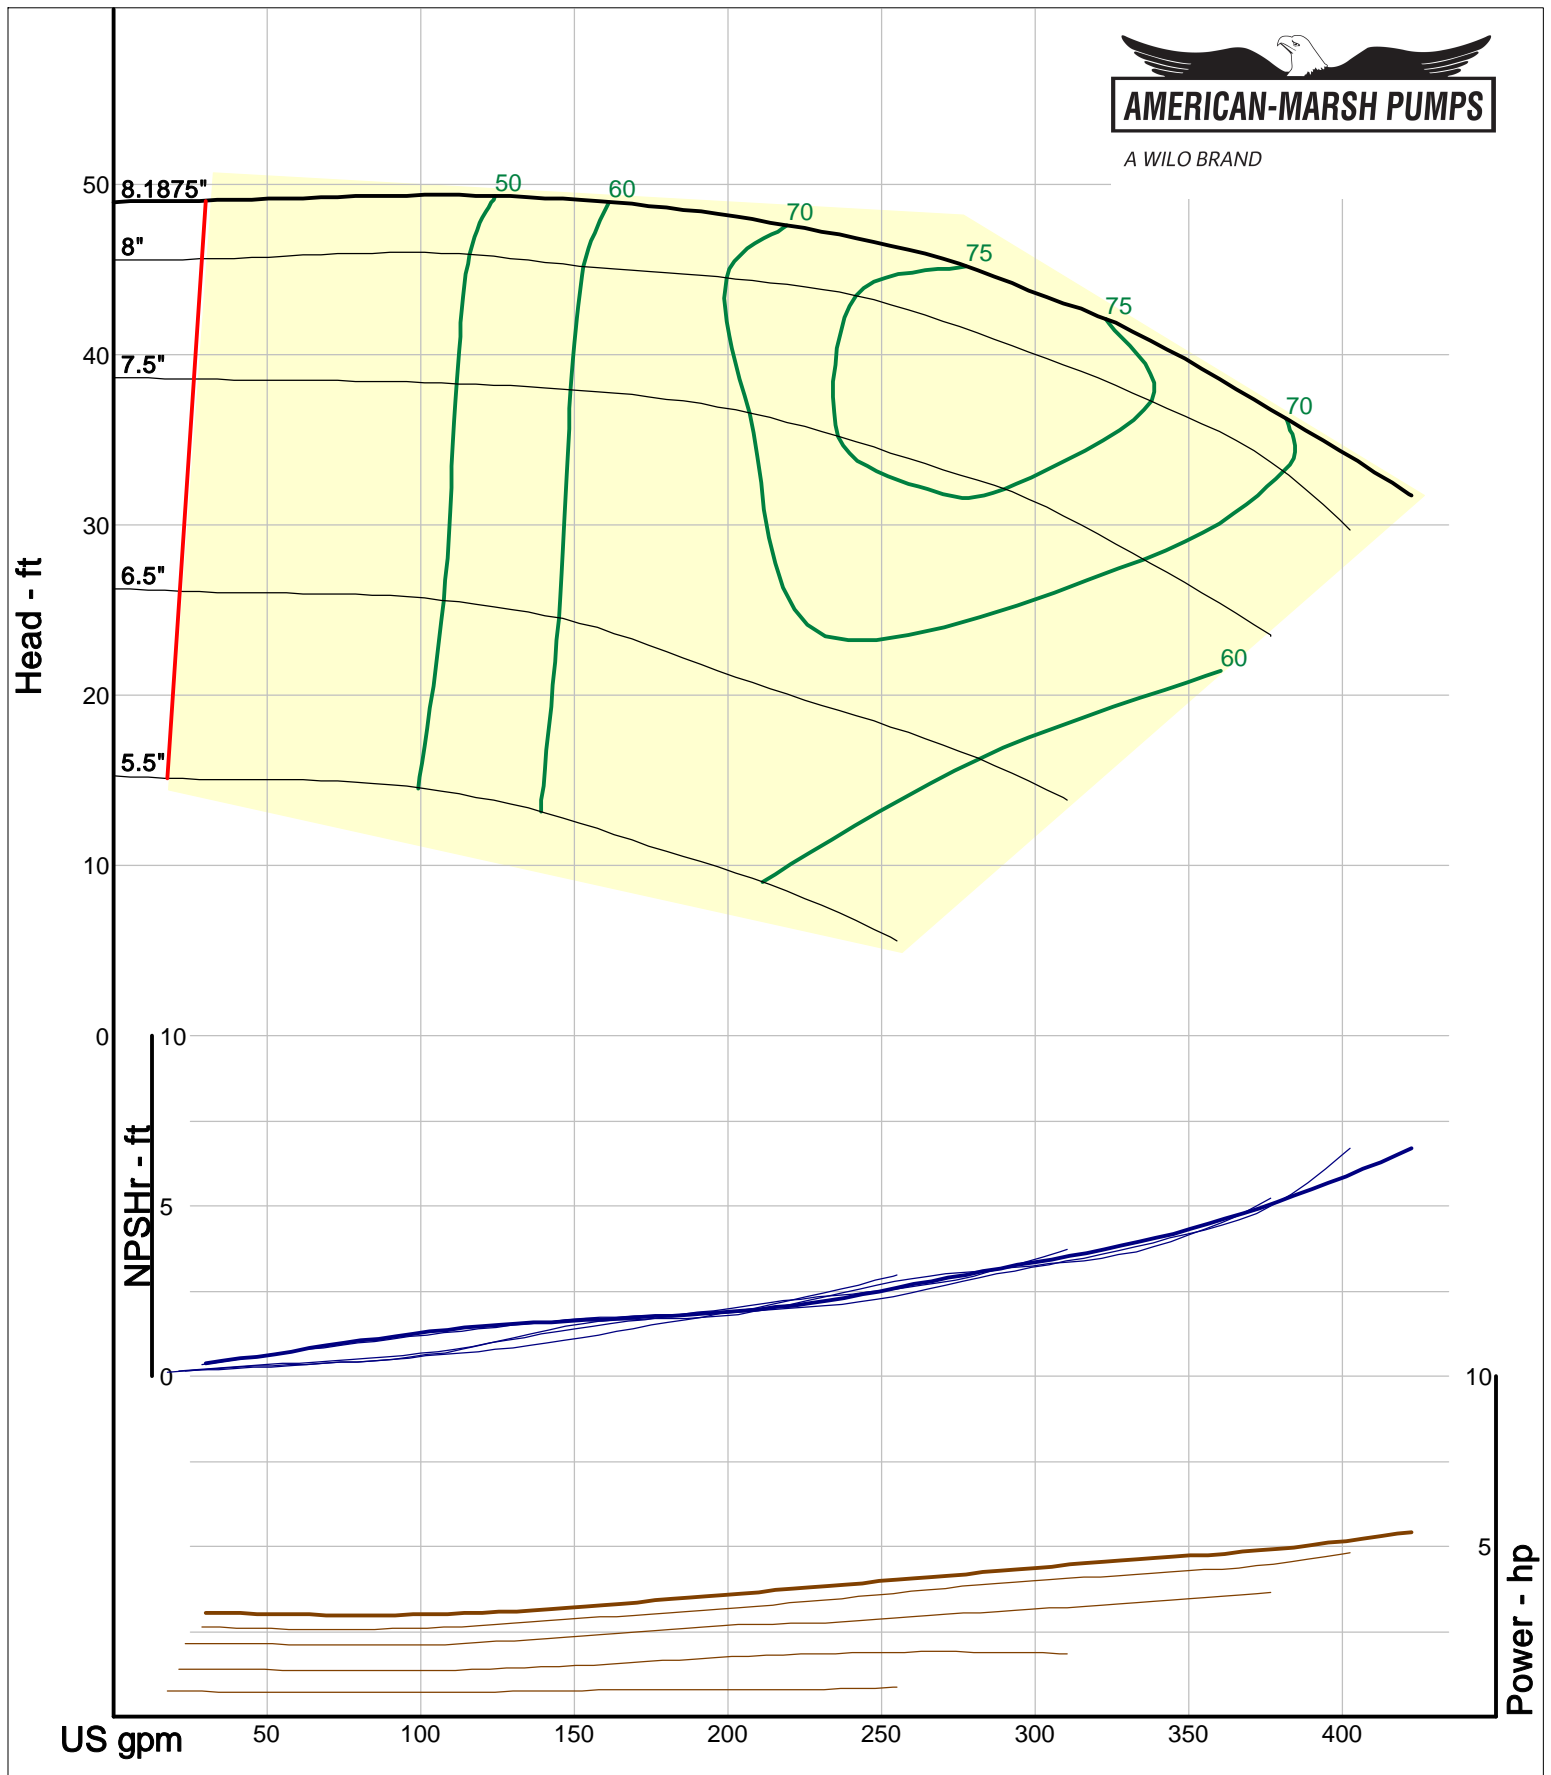

A WILO BRAND

Company: American-Marsh Pumps
Name:
12/10/05

American-Marsh Pumps
Catalog: WTRWKS-2005c.50, vers 2.5c
320_OSD_RV - 1500

Size: 2L3x4-8/RV
Speed: 1450 rpm
Dia: 8.1875 in
Curve: CS-17319