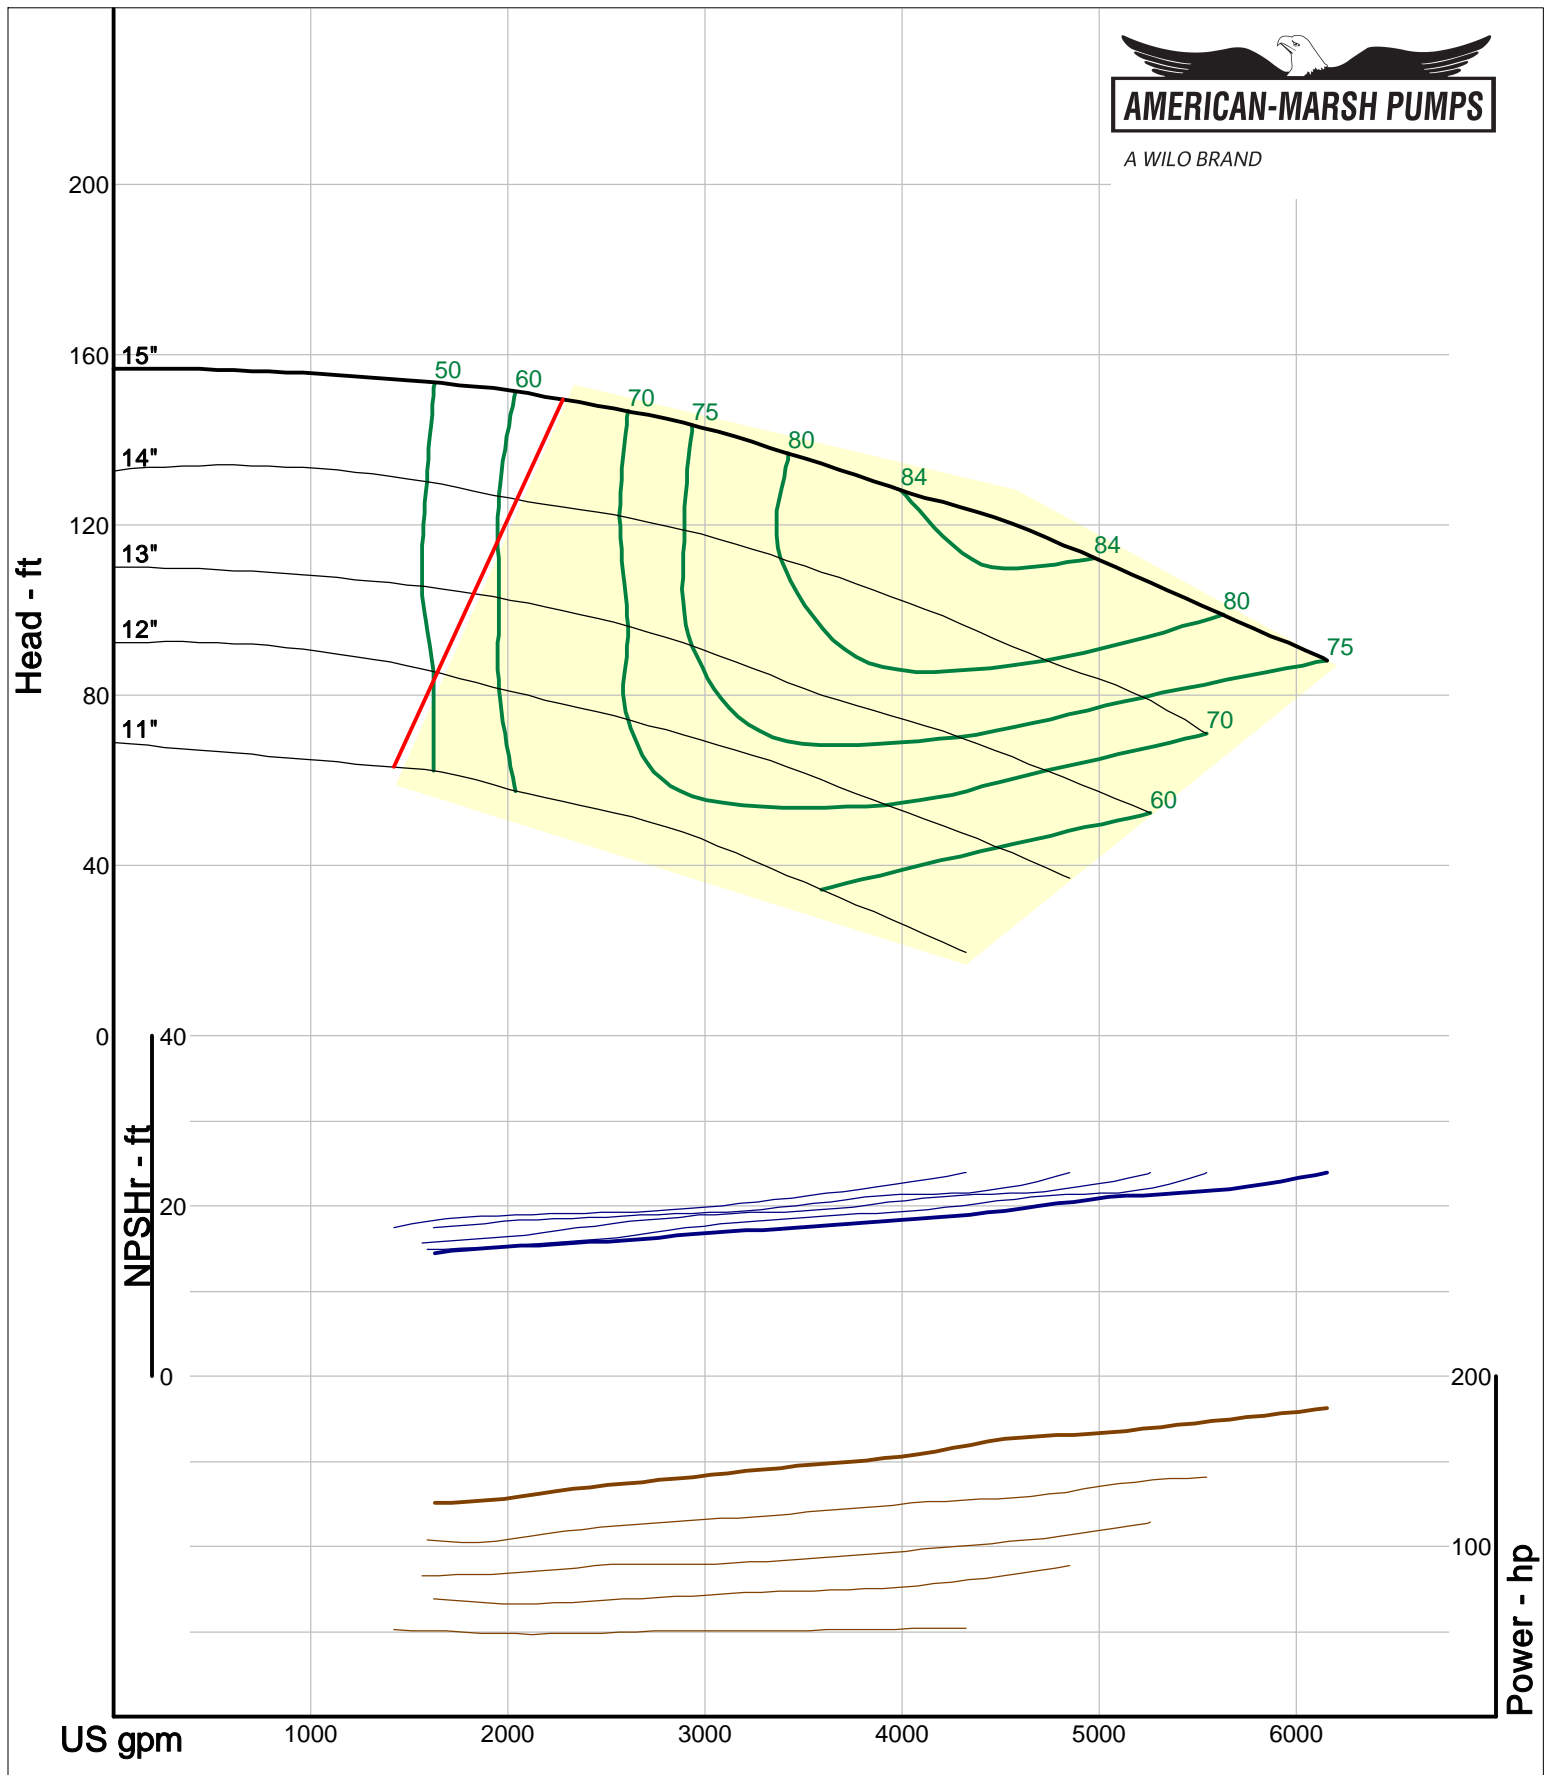

A WILO BRAND

Company: American-Marsh Pumps
Name:
12/10/05

American-Marsh Pumps
Catalog: WTRWKS-2005c.50, vers 2.5c
320_OSD_RV - 1500

Size: 3L8x10-16/RV
Speed: 1450 rpm
Dia: 16 in
Curve: CS-17365

A WILO BRAND