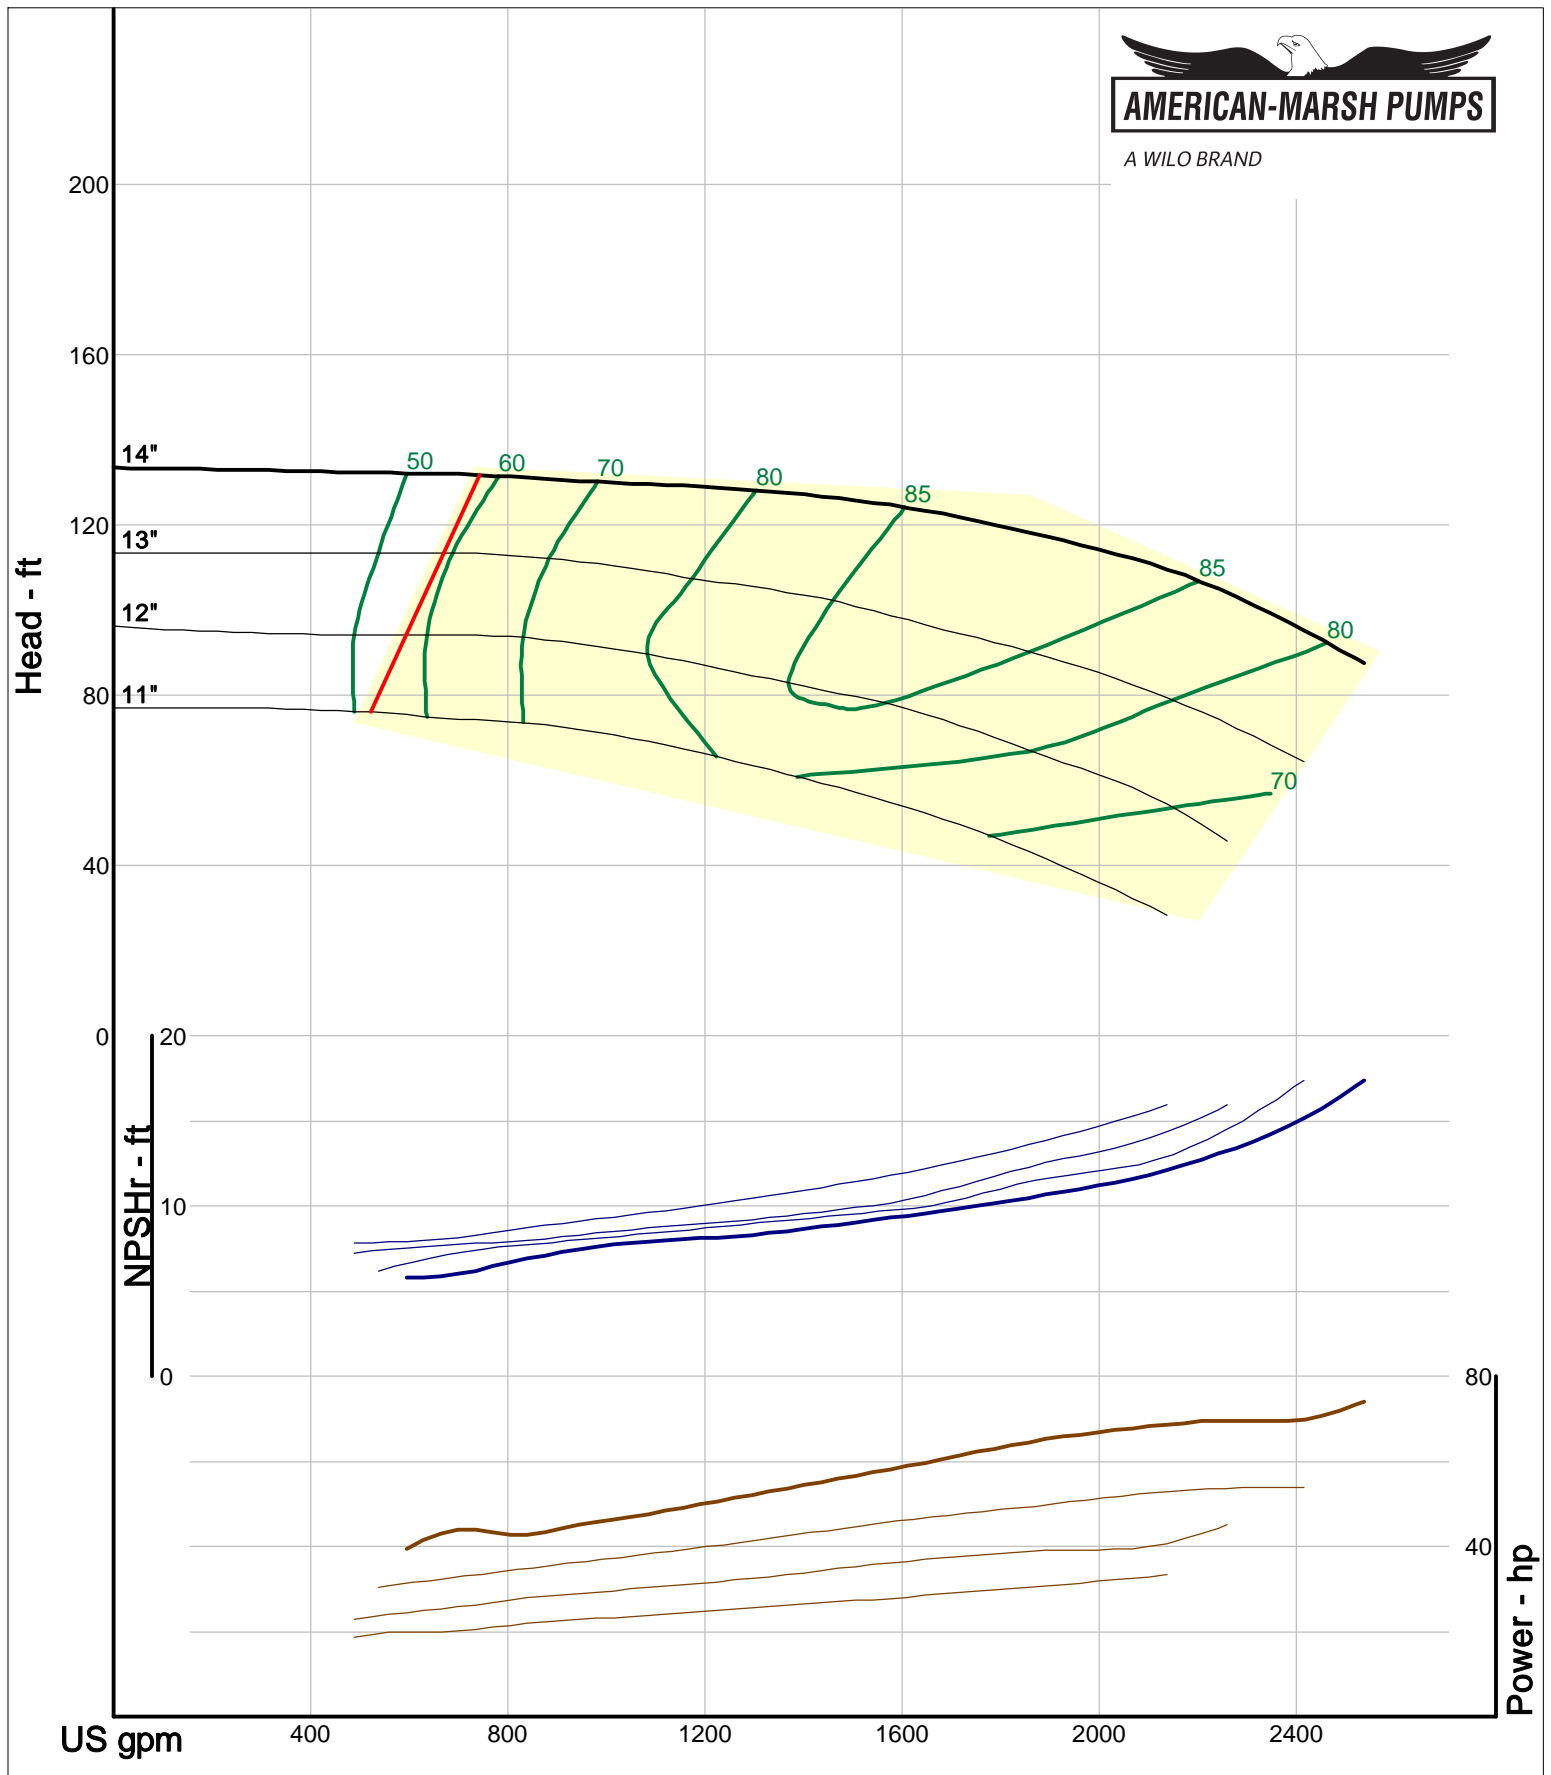

A WILO BRAND

Company: American-Marsh Pumps
Name:
12/10/05

American-Marsh Pumps
Catalog: WTRWKS-2005c.50, vers 2.5c
320_OSD_RV - 1500

Size: 3L6x8-14A/RV
Speed: 1450 rpm
Dia: 14 in
Curve: CS-17353