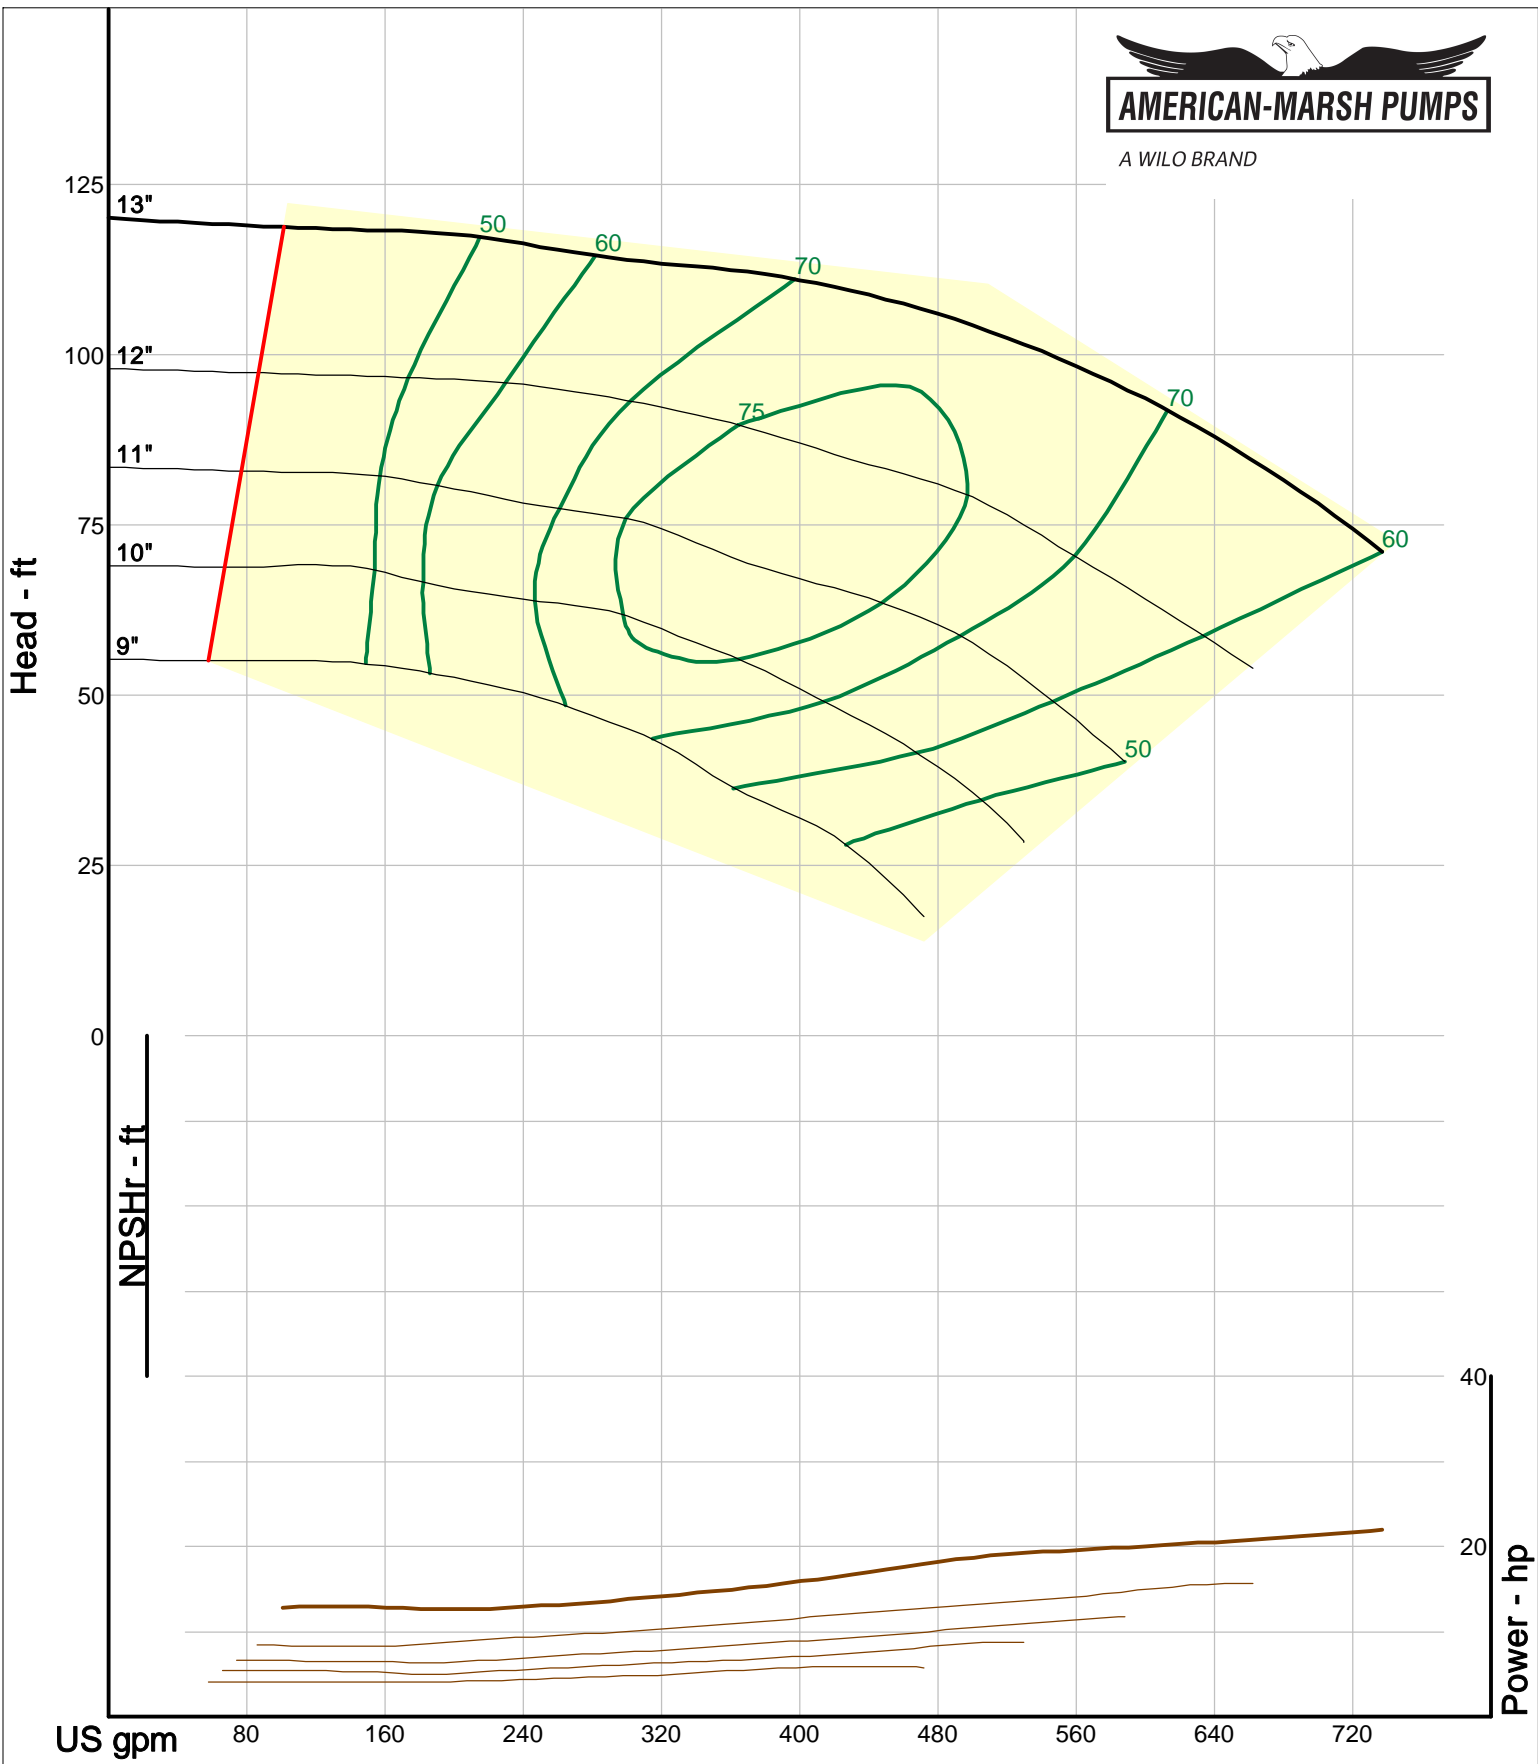

A WILO BRAND

Company: American-Marsh Pumps
Name:
12/10/05

American-Marsh Pumps
Catalog: WTRWKS-2005c.50, vers 2.5c
320_OSD_RV - 1500

Size: 2L3x4-10H/RV
Speed: 1450 rpm
Dia: 10 in
Curve: CS-17333

A WILO BRAND