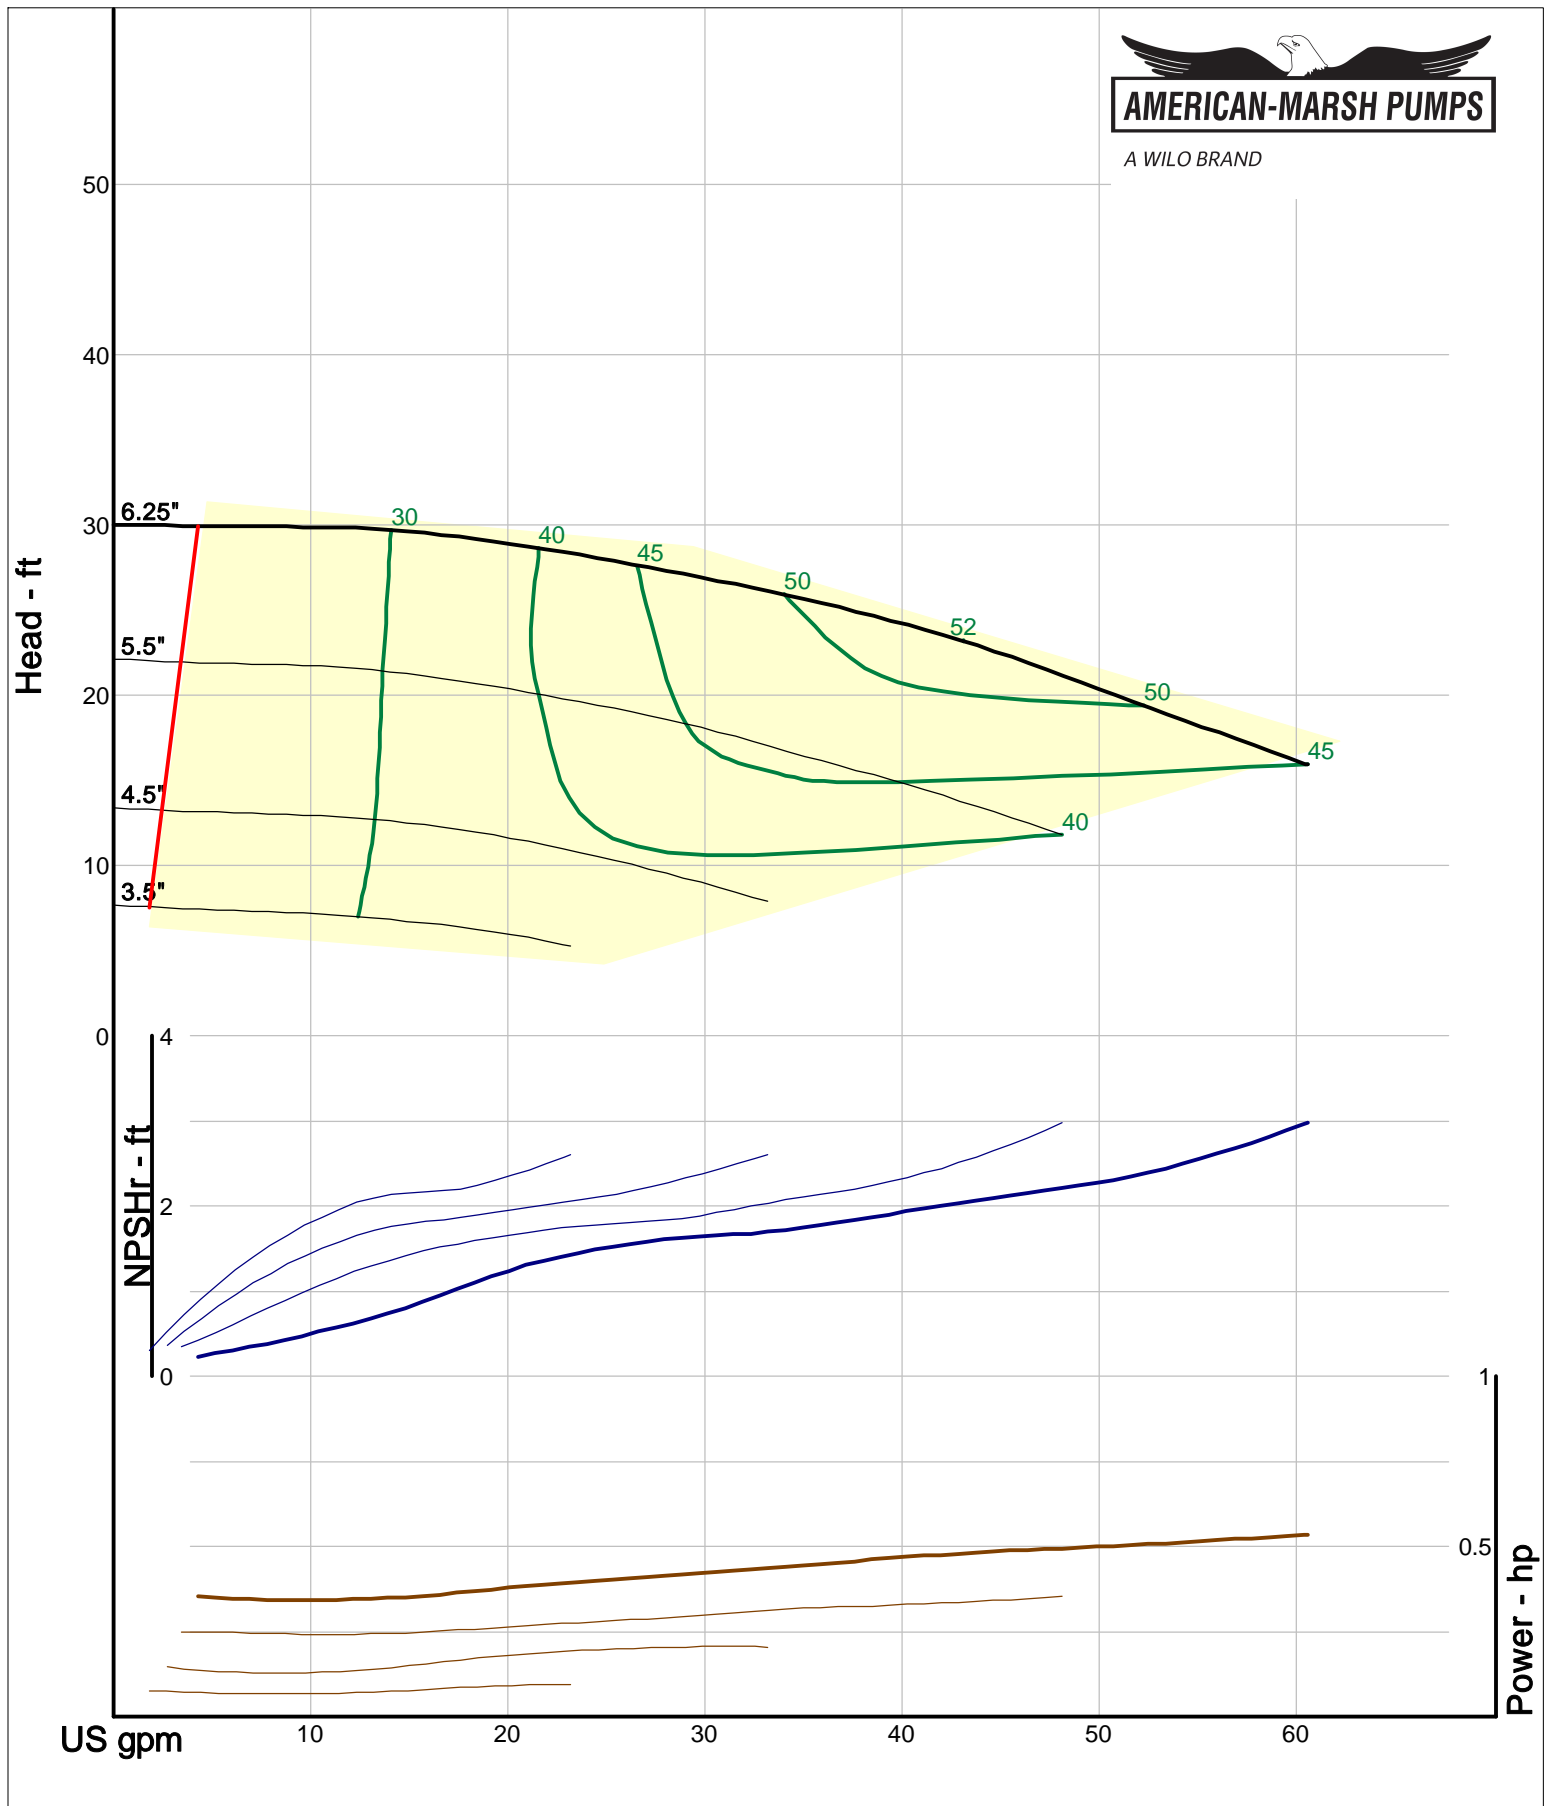

A WILO BRAND

320 Series Vertical Sump

1500 RPM Performance Curves
Reverse Vane Impellers

A WILO BRAND

Company: American-Marsh Pumps
 Name:
 12/10/05

American-Marsh Pumps
 Catalog: WTRWKS-2005c.50, vers 2.5c
 320_OSD_RV - 1500