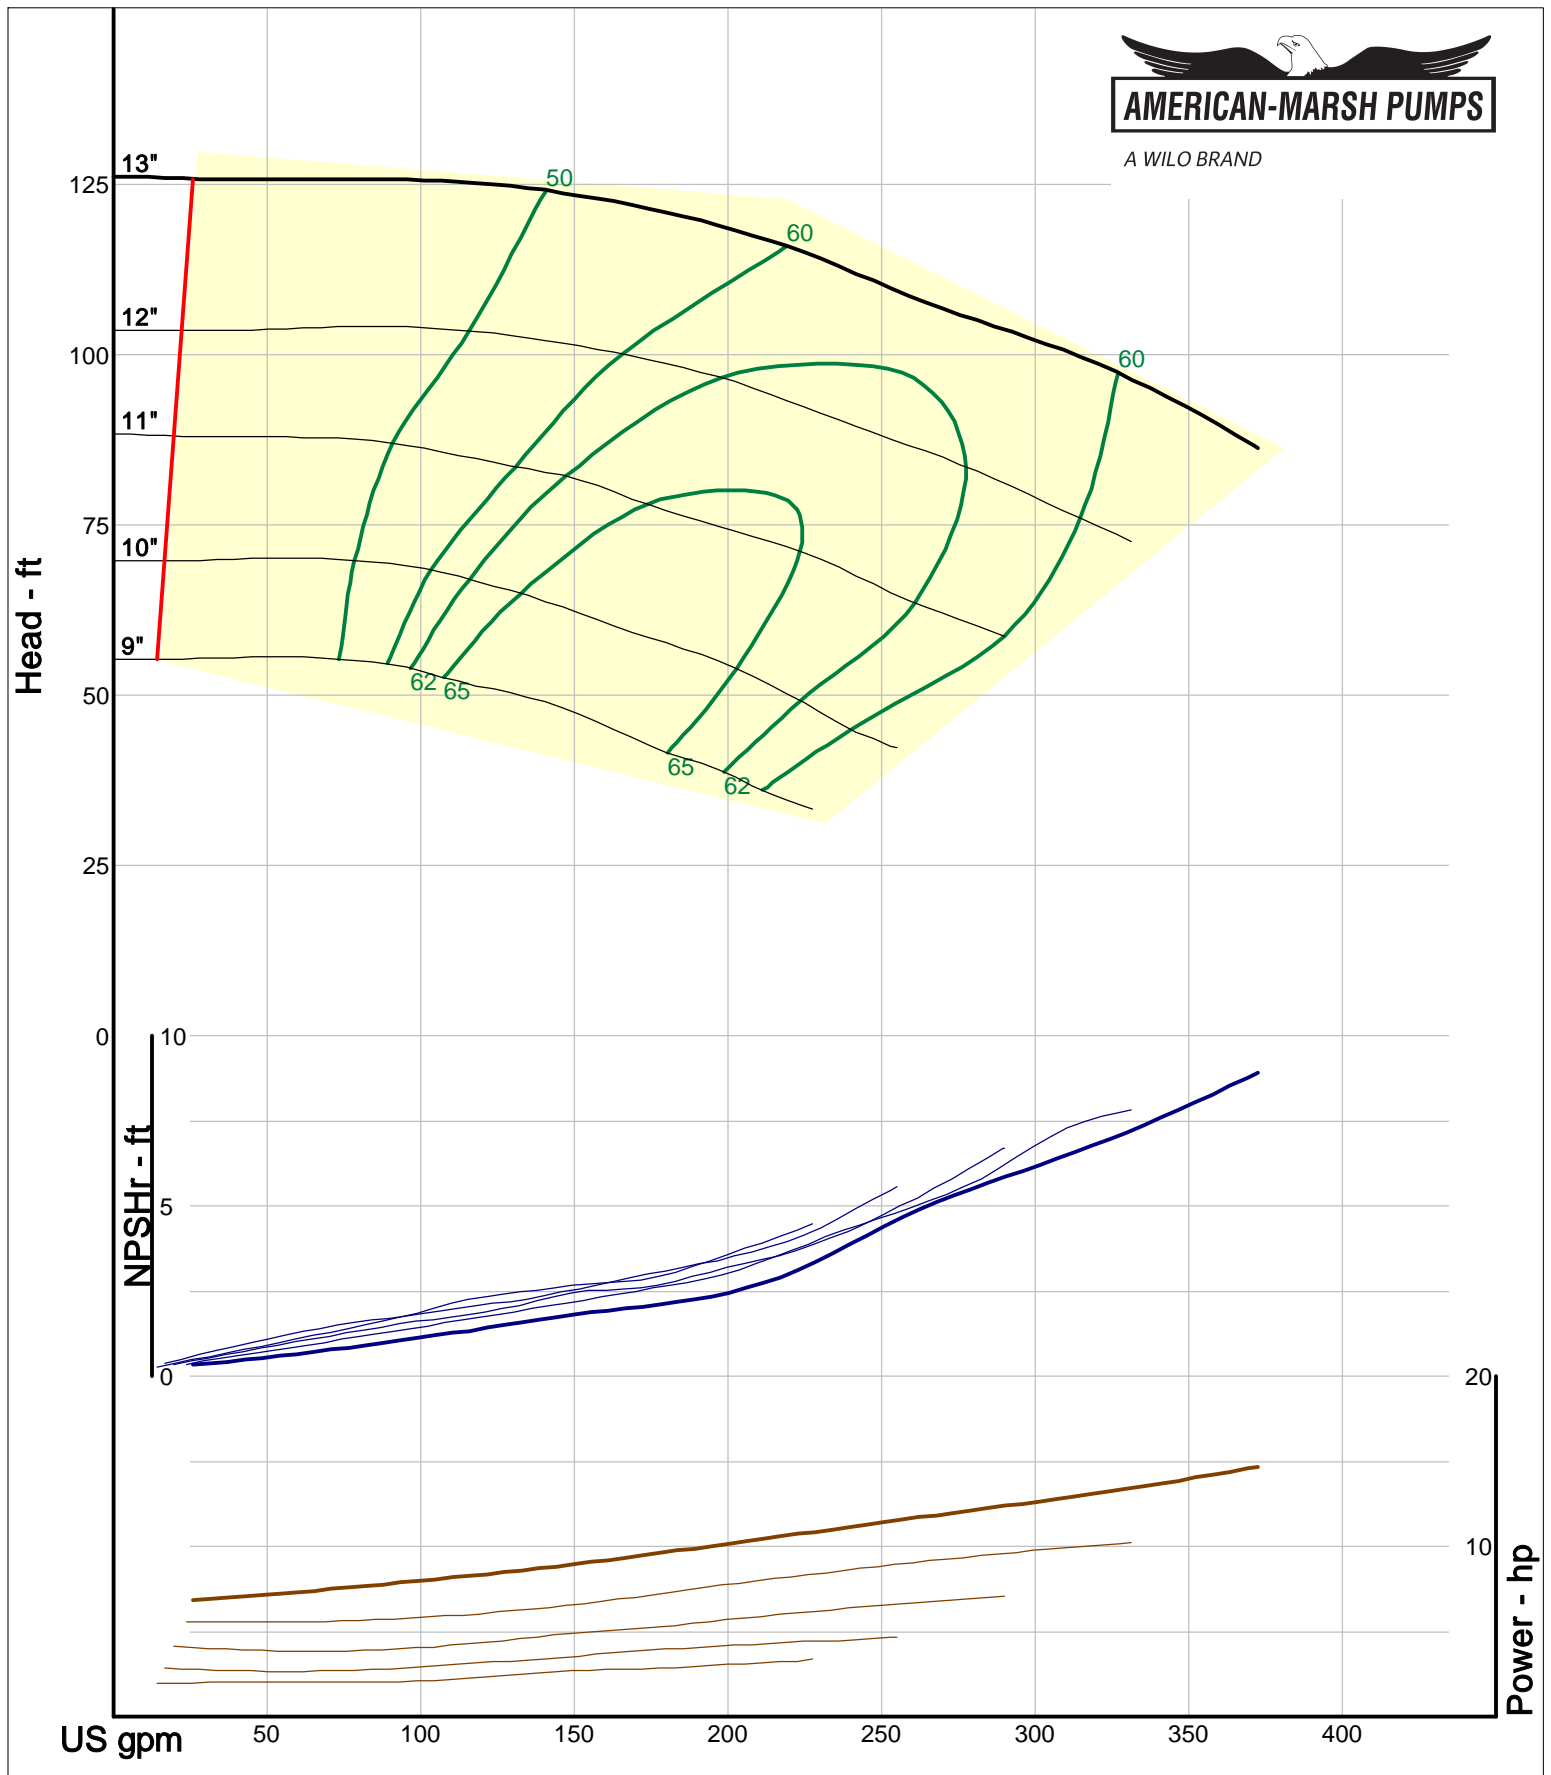

A WILO BRAND

Company: American-Marsh Pumps
Name:
12/10/05

American-Marsh Pumps
Catalog: WTRWKS-2005c.50, vers 2.5c
320_OSD_RV - 1500

Size: 2L2x3-13/RV
Speed: 1450 rpm
Dia: 13 in
Curve: CS-17344