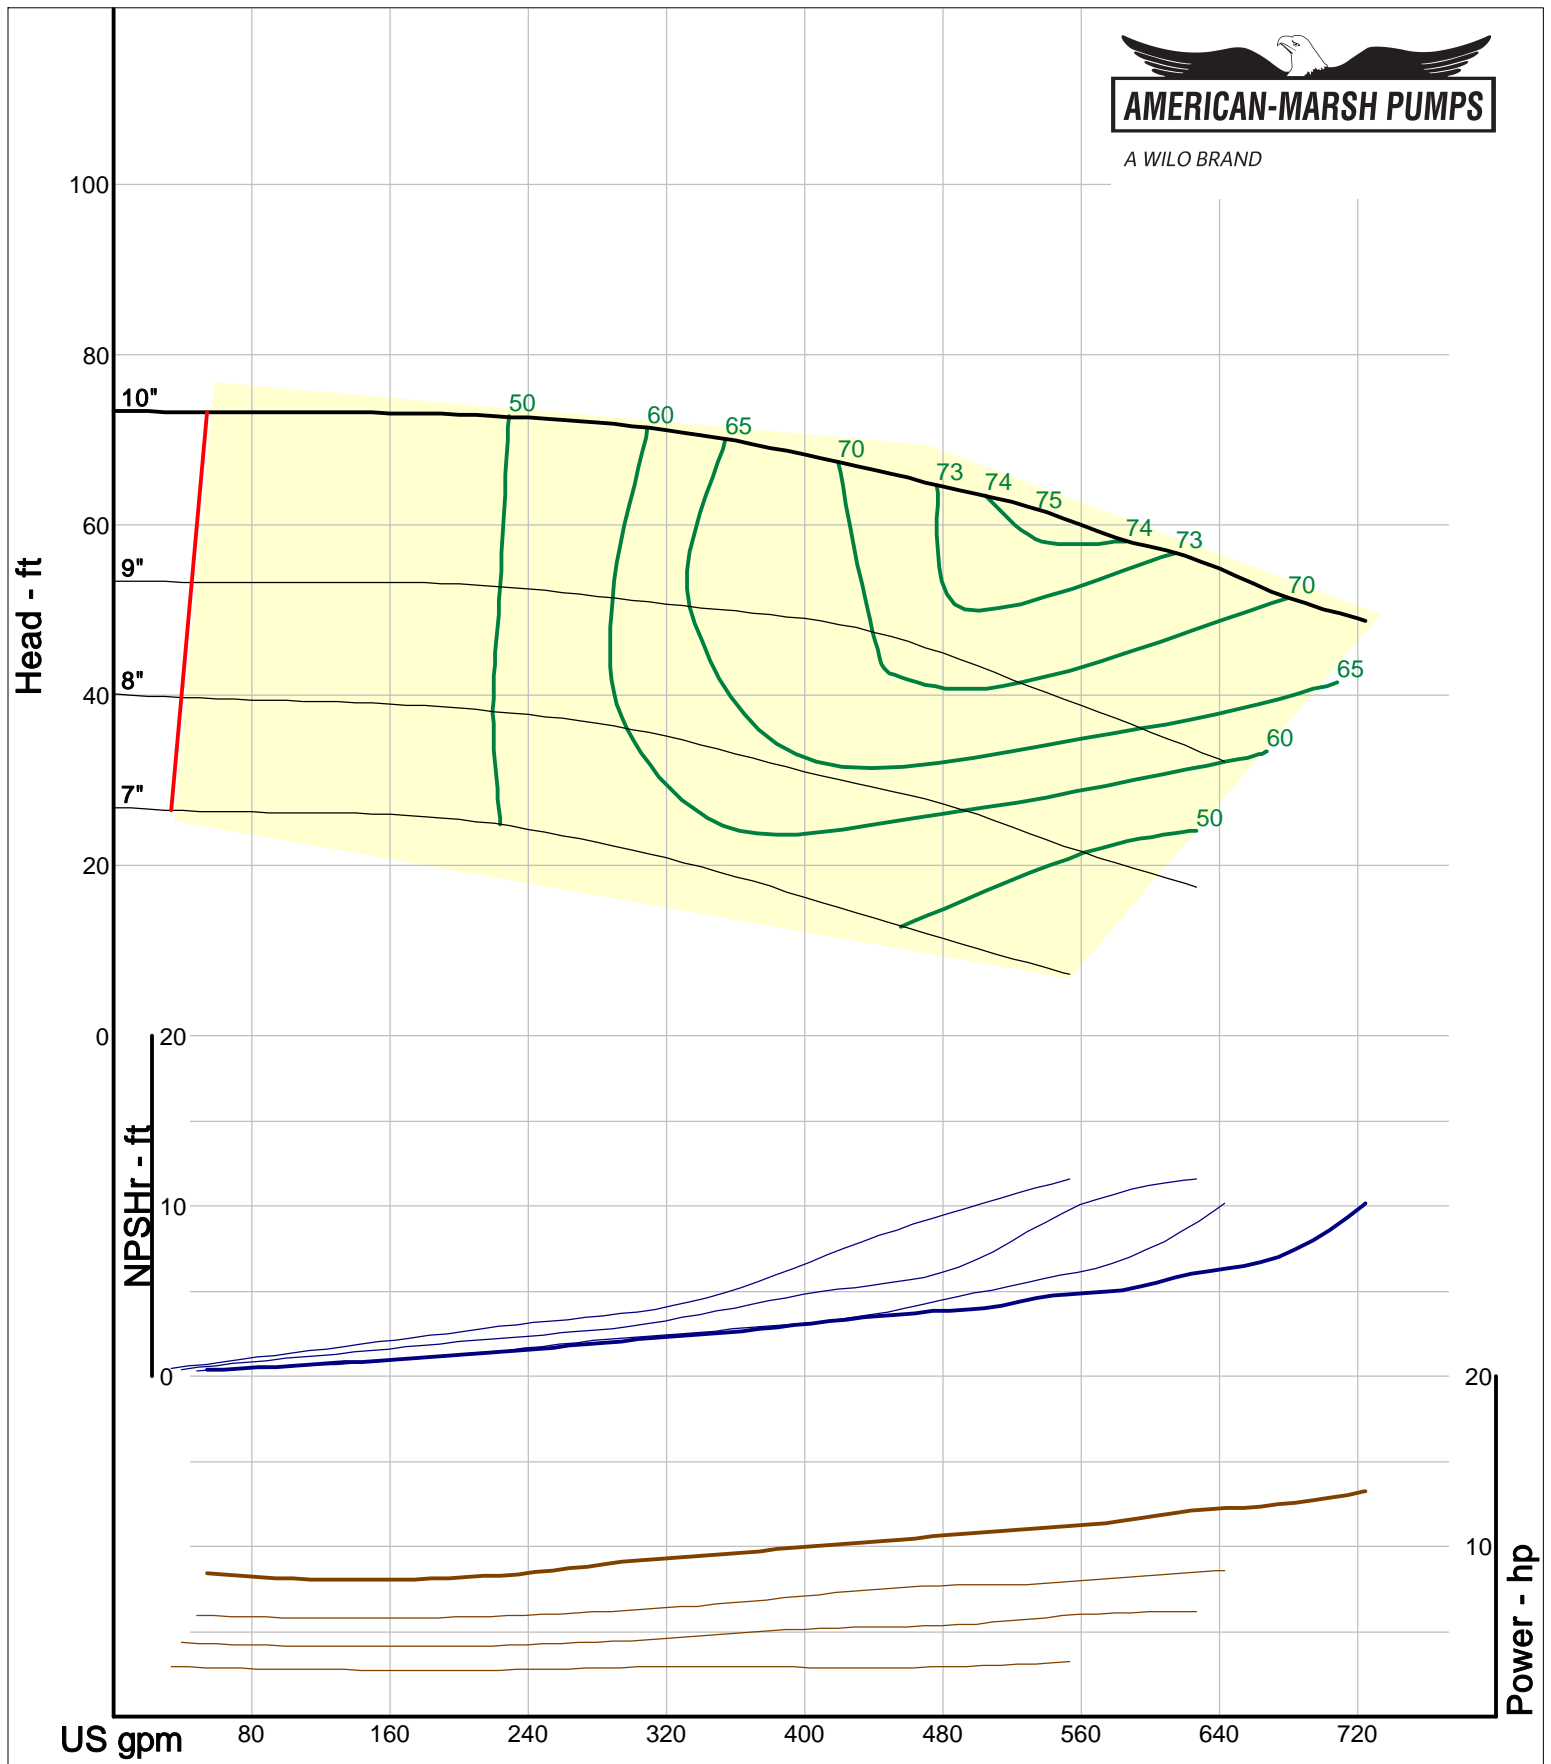

A WILO BRAND

Company: American-Marsh Pumps
Name:
12/10/05

American-Marsh Pumps
Catalog: WTRWKS-2005c.50, vers 2.5c
320_OSD_RV - 1500

Size: 2L4x6-10/RV
Speed: 1450 rpm
Dia: 10 in
Curve: CS-17336