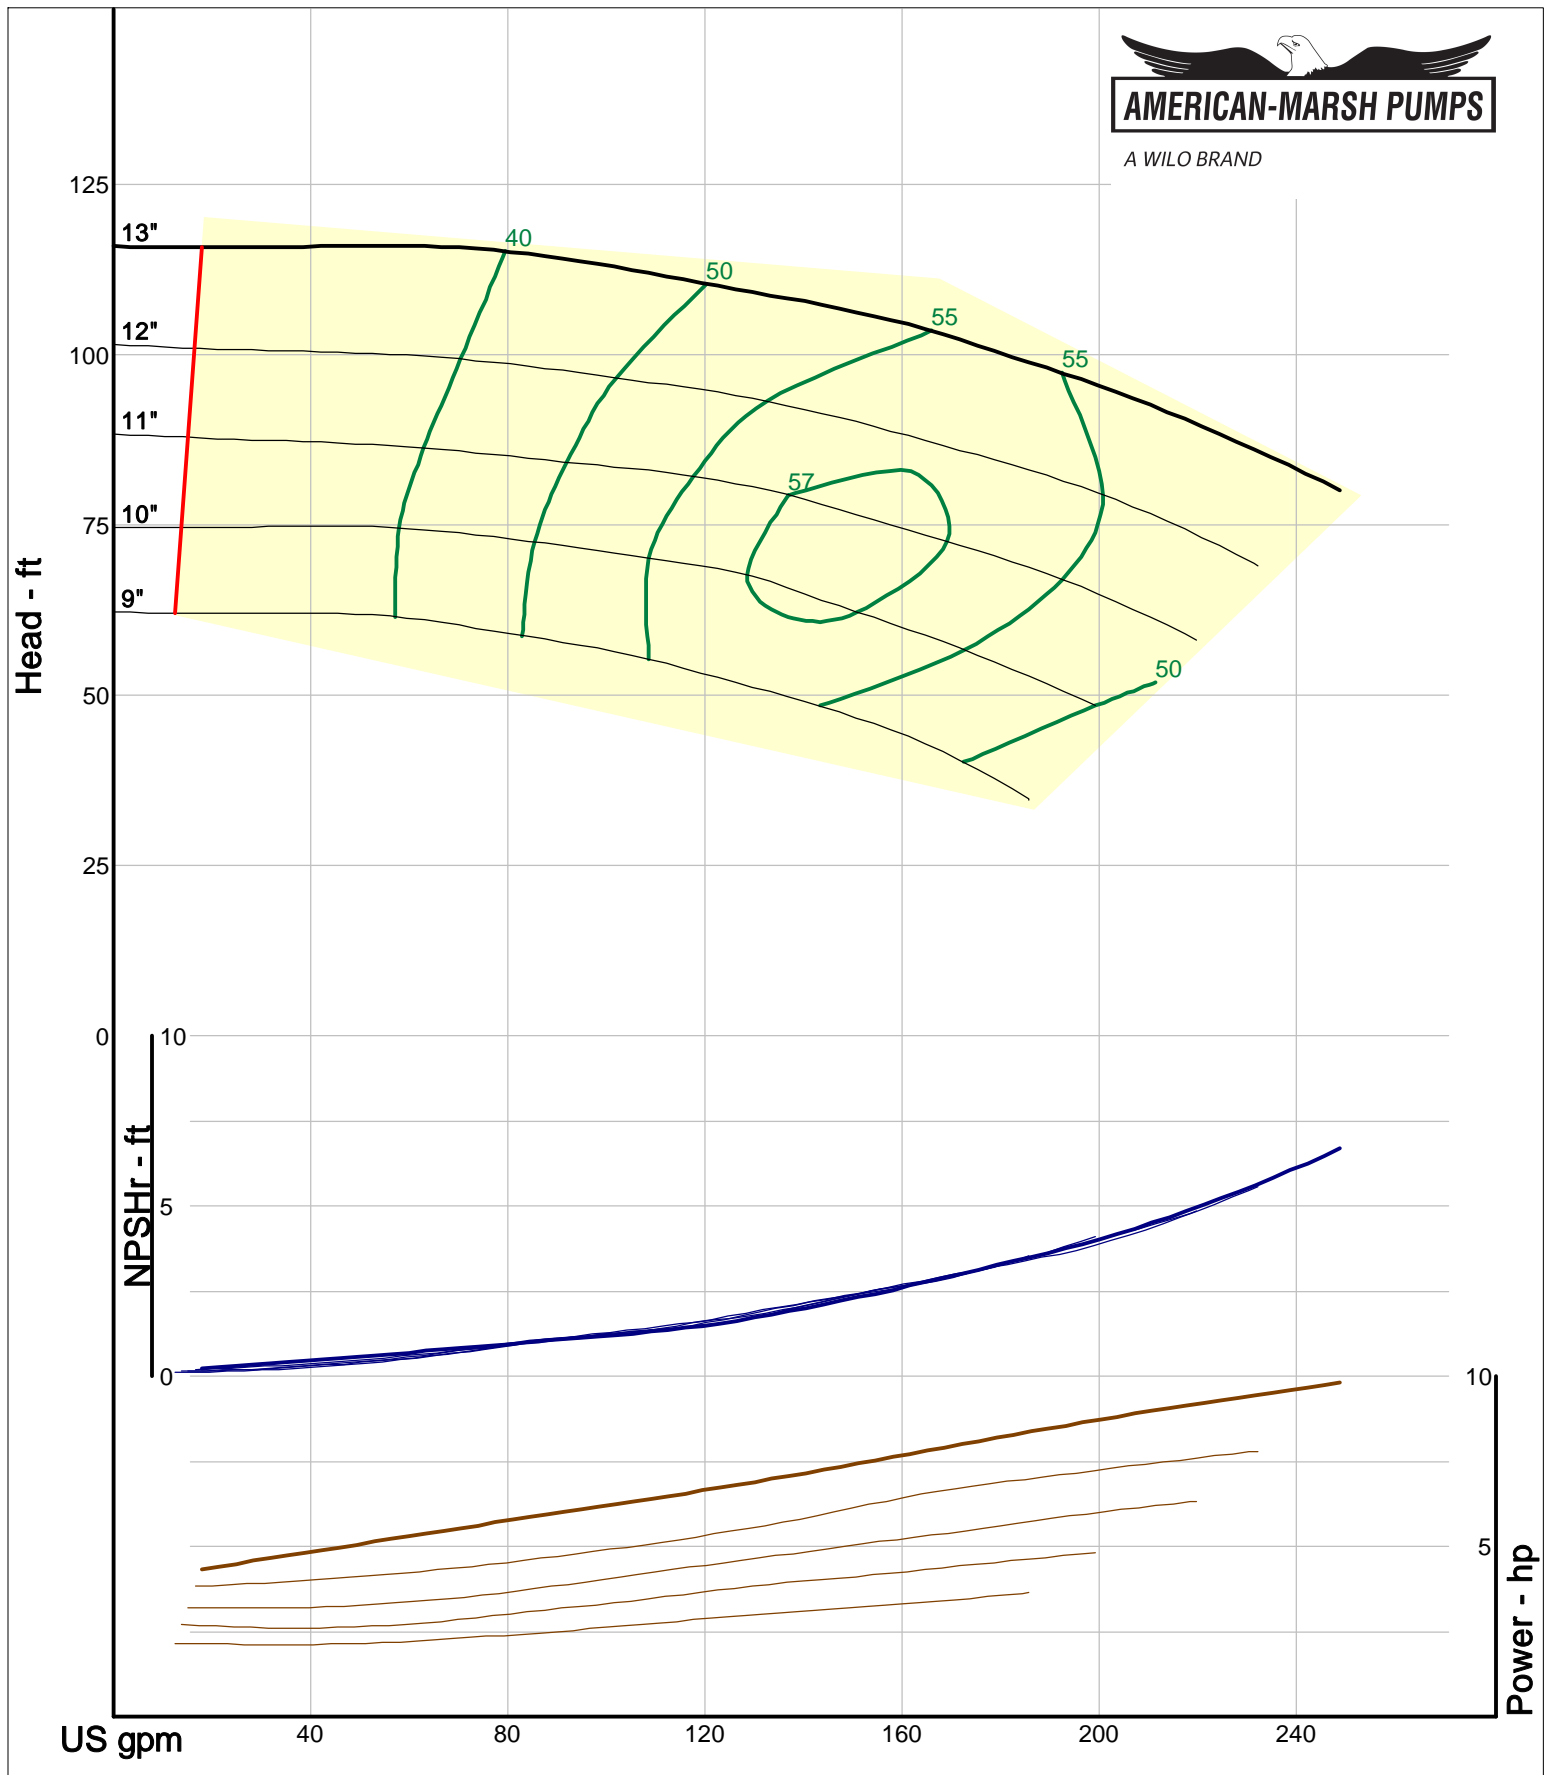

A WILO BRAND

Company: American-Marsh Pumps
Name:
12/10/05

American-Marsh Pumps
Catalog: WTRWKS-2005c.50, vers 2.5c
320_OSD_RV - 1500

Size: 2L1.5x3-13/RV
Speed: 1450 rpm
Dia: 13 in
Curve: CS-17341