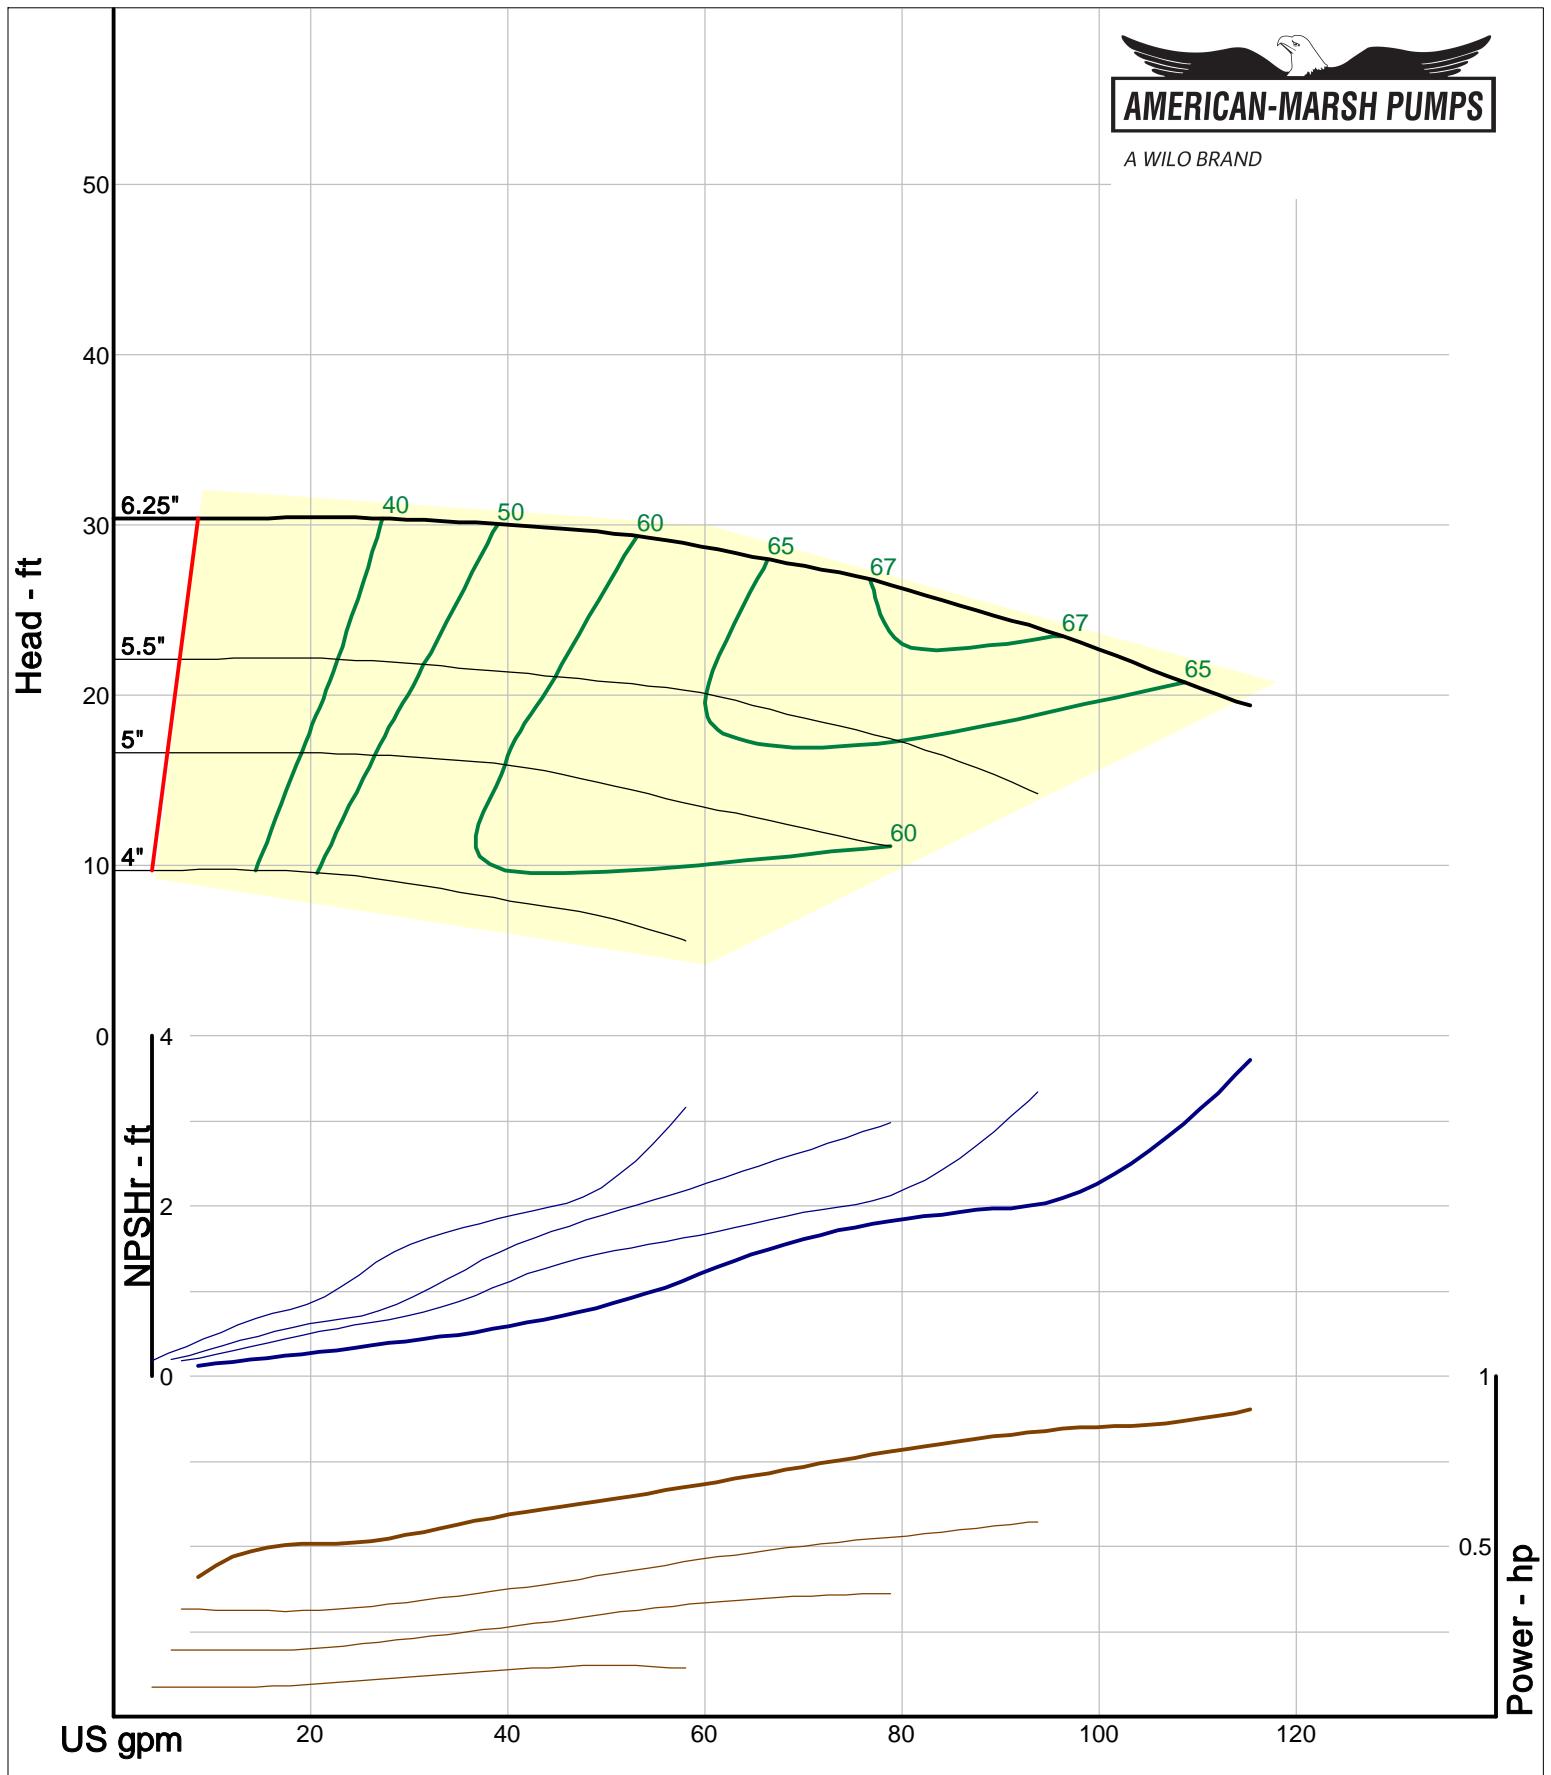

A WILO BRAND

Company: American-Marsh Pumps
Name:
12/10/05

American-Marsh Pumps
Catalog: WTRWKS-2005c.50, vers 2.5c
320_OSD_RV - 1500

Size: 1L1.5x3-6/RV
Speed: 1450 rpm
Dia: 6.25 in
Curve: CS-17304