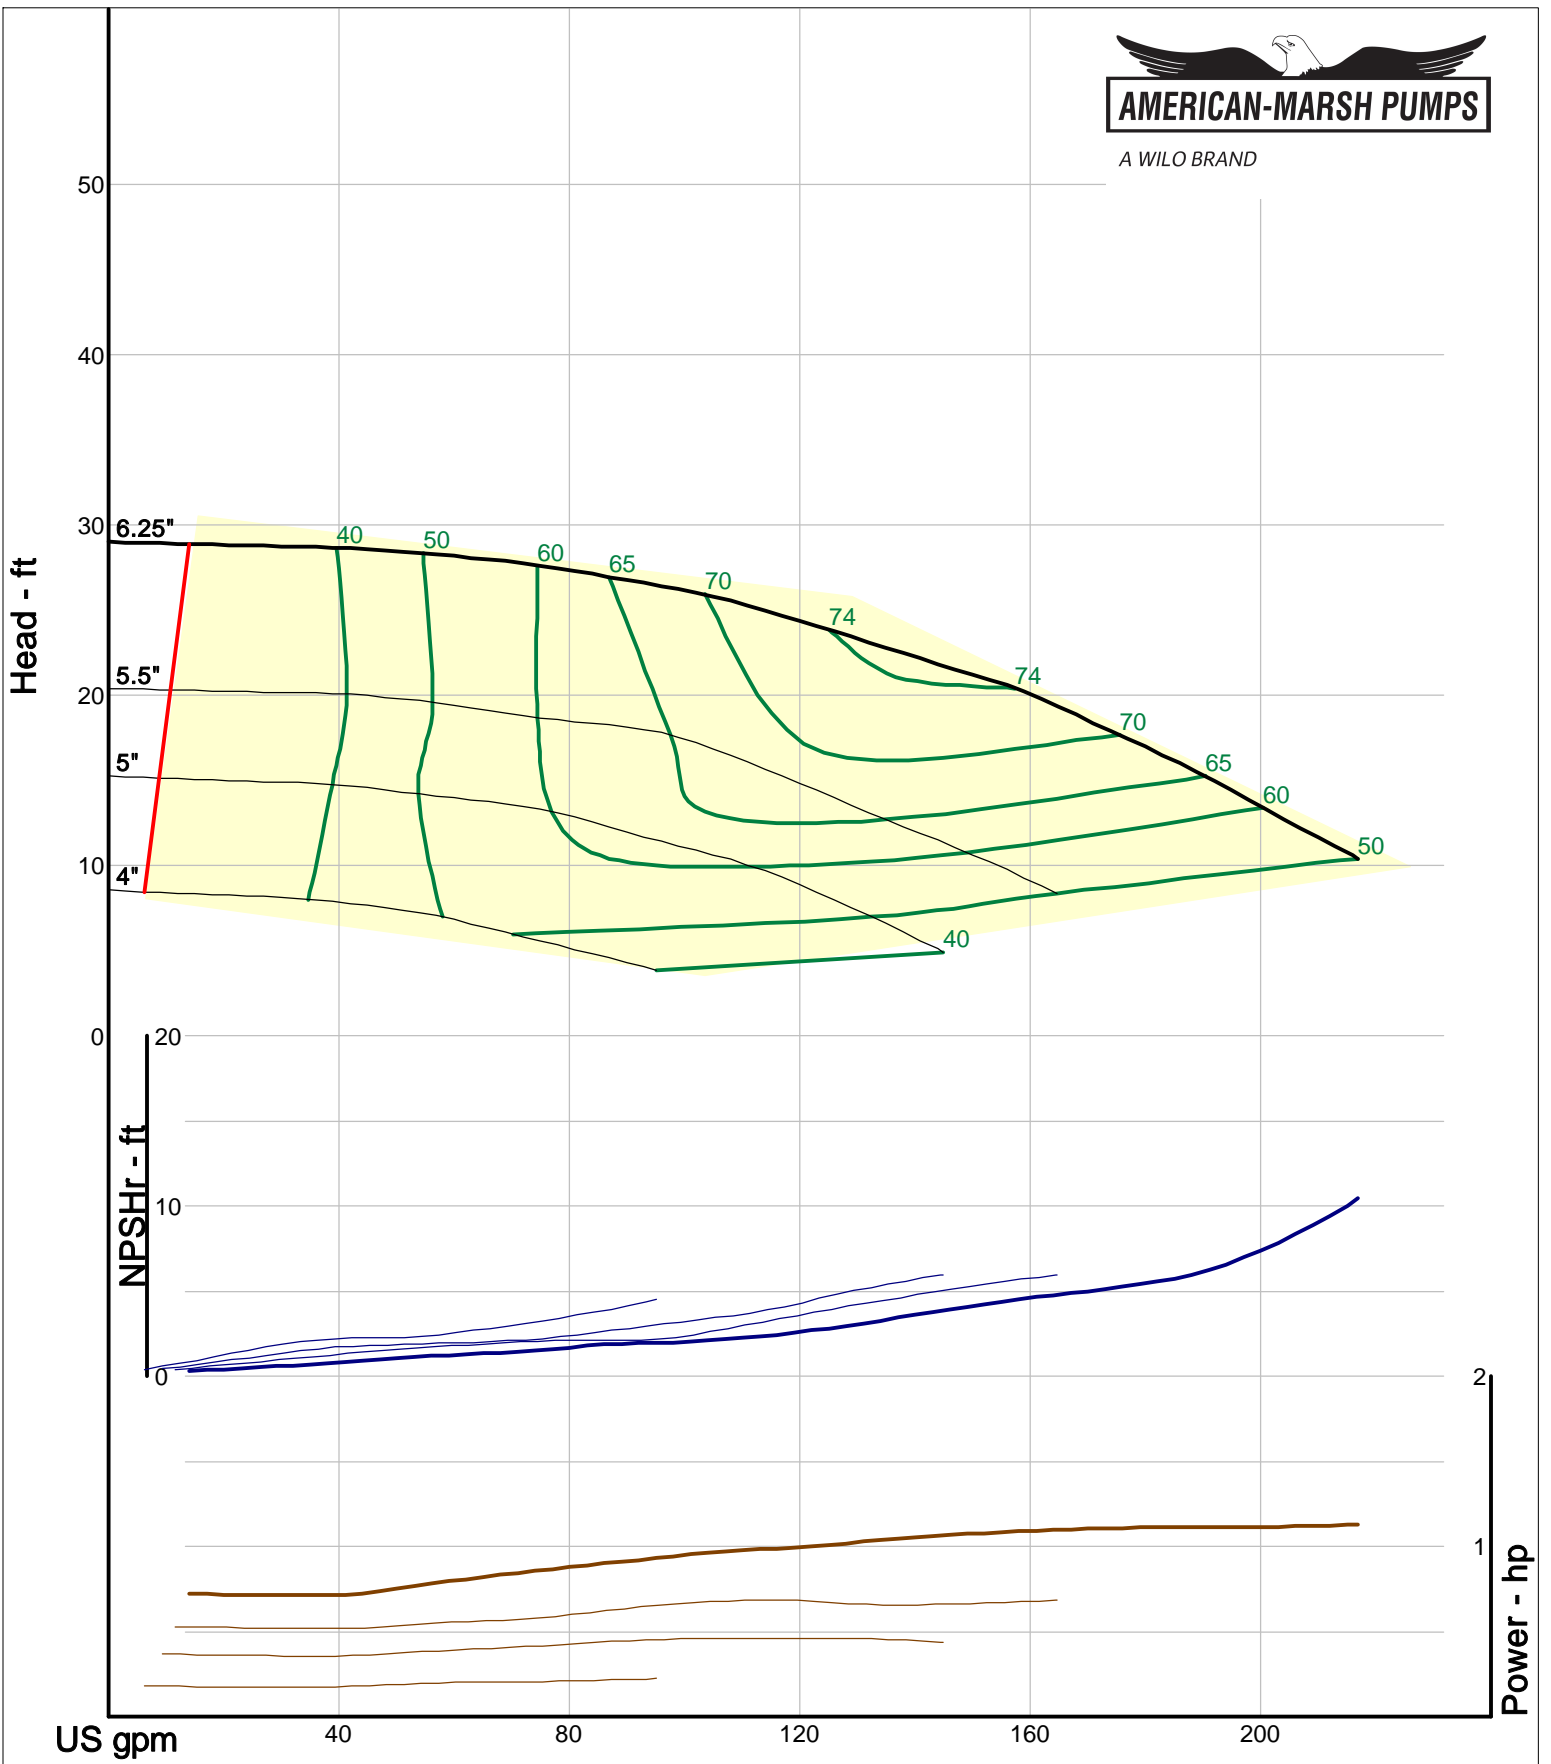

A WILO BRAND

Company: American-Marsh Pumps
Name:
12/10/05

American-Marsh Pumps
Catalog: WTRWKS-2005c.50, vers 2.5c
320_OSD_RV - 1500

Size: 1L2x3-6/RV
Speed: 1450 rpm
Dia: 6.25 in
Curve: CS-17307