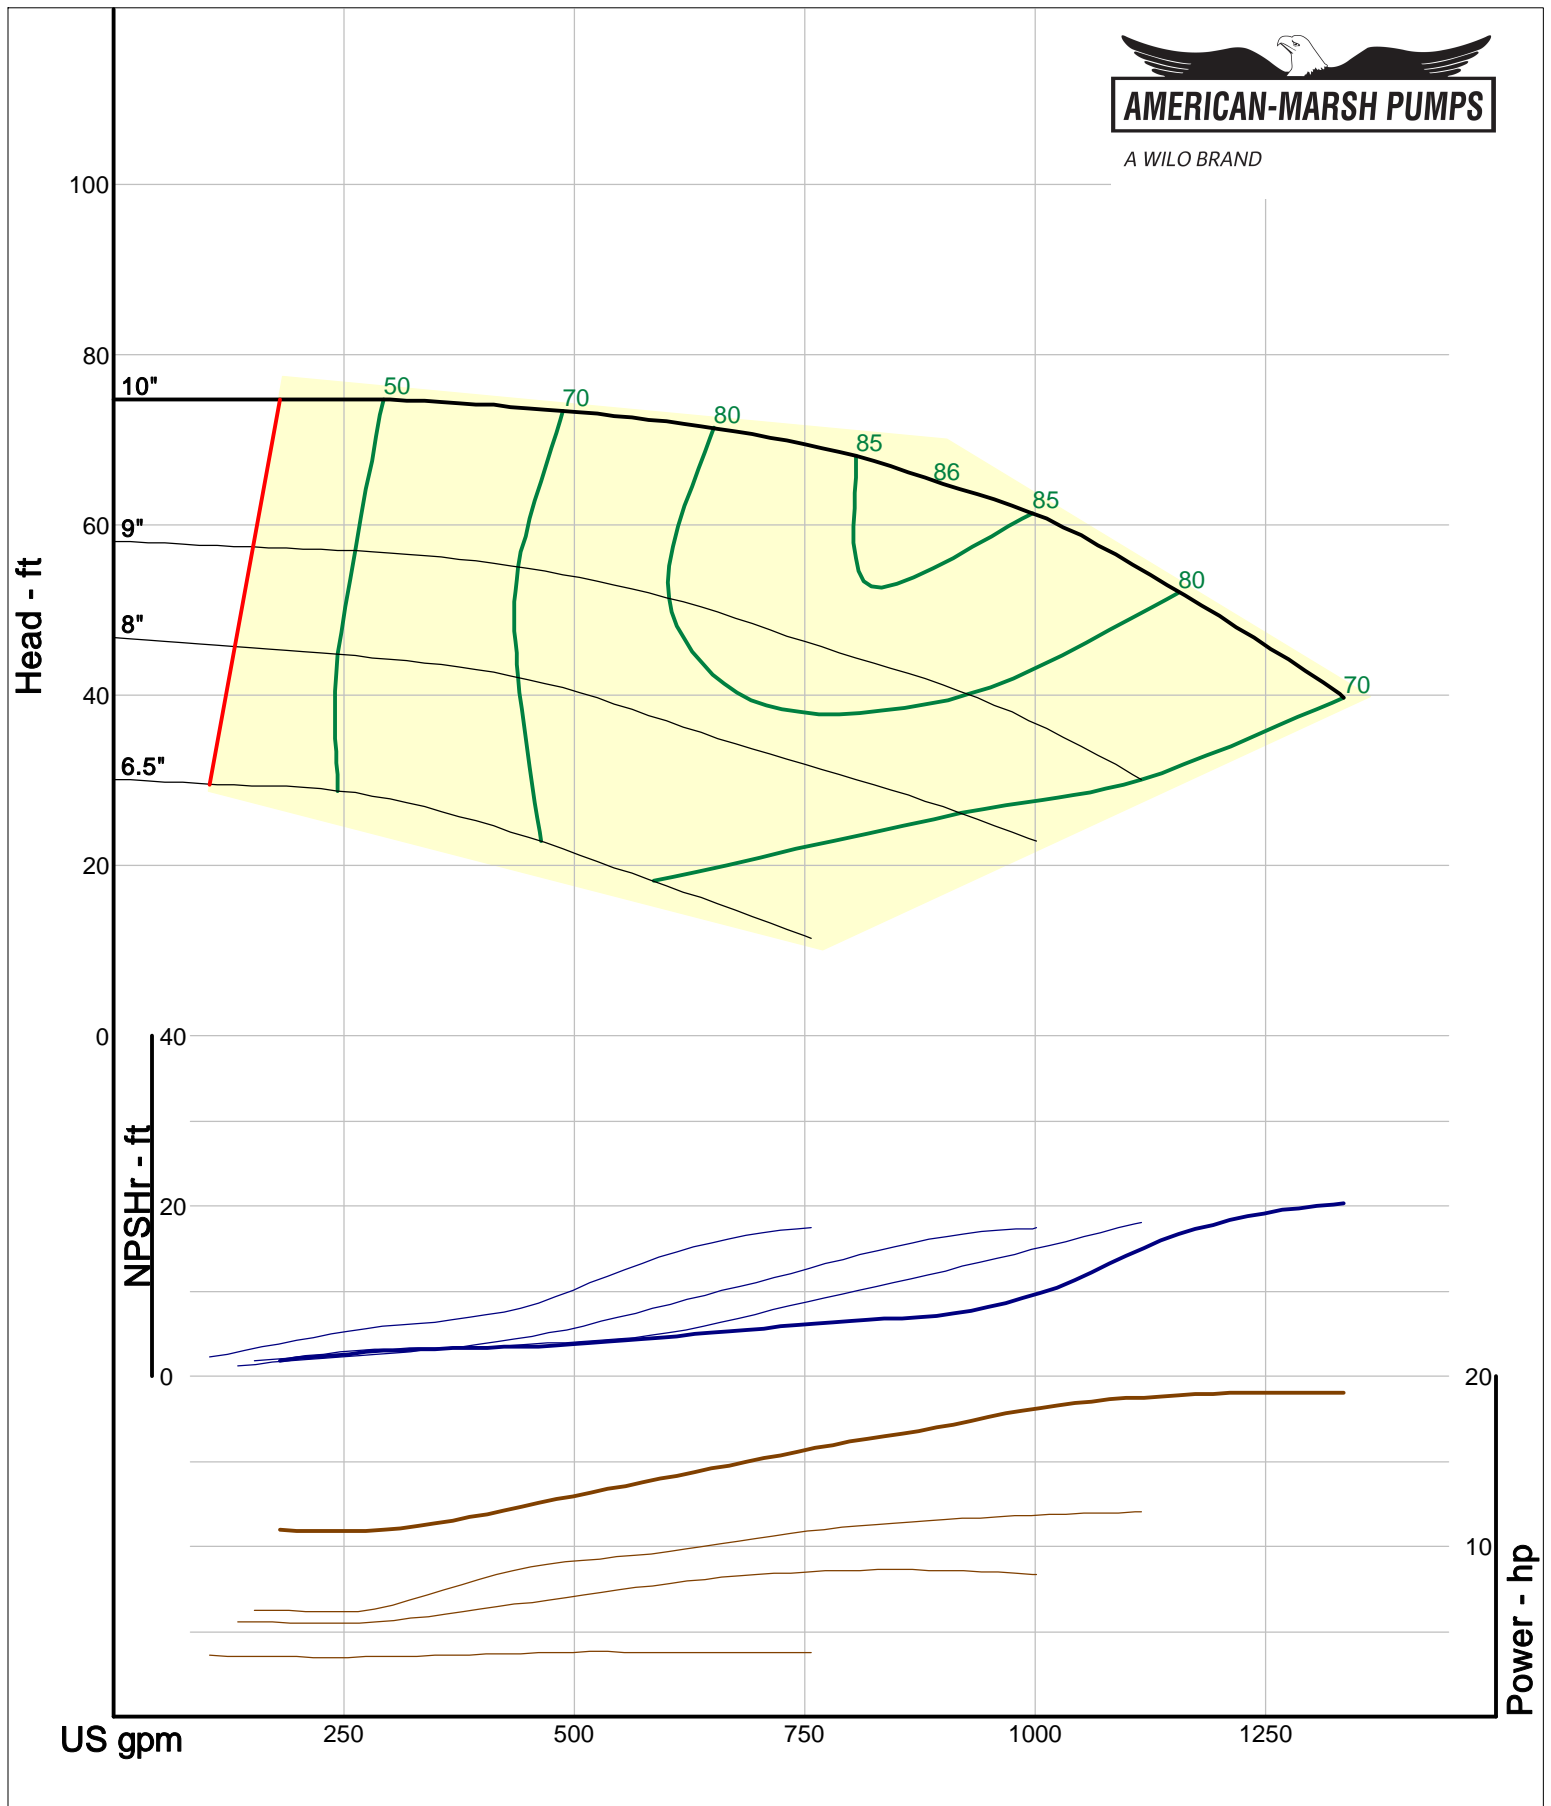

A WILO BRAND

Company: American-Marsh Pumps
Name:
12/10/05

American-Marsh Pumps
Catalog: WTRWKS-2005c.50, vers 2.5c
320_OSD_RV - 1500

Size: 2L4x6-10H/RV
Speed: 1450 rpm
Dia: 10 in
Curve: CS-17338