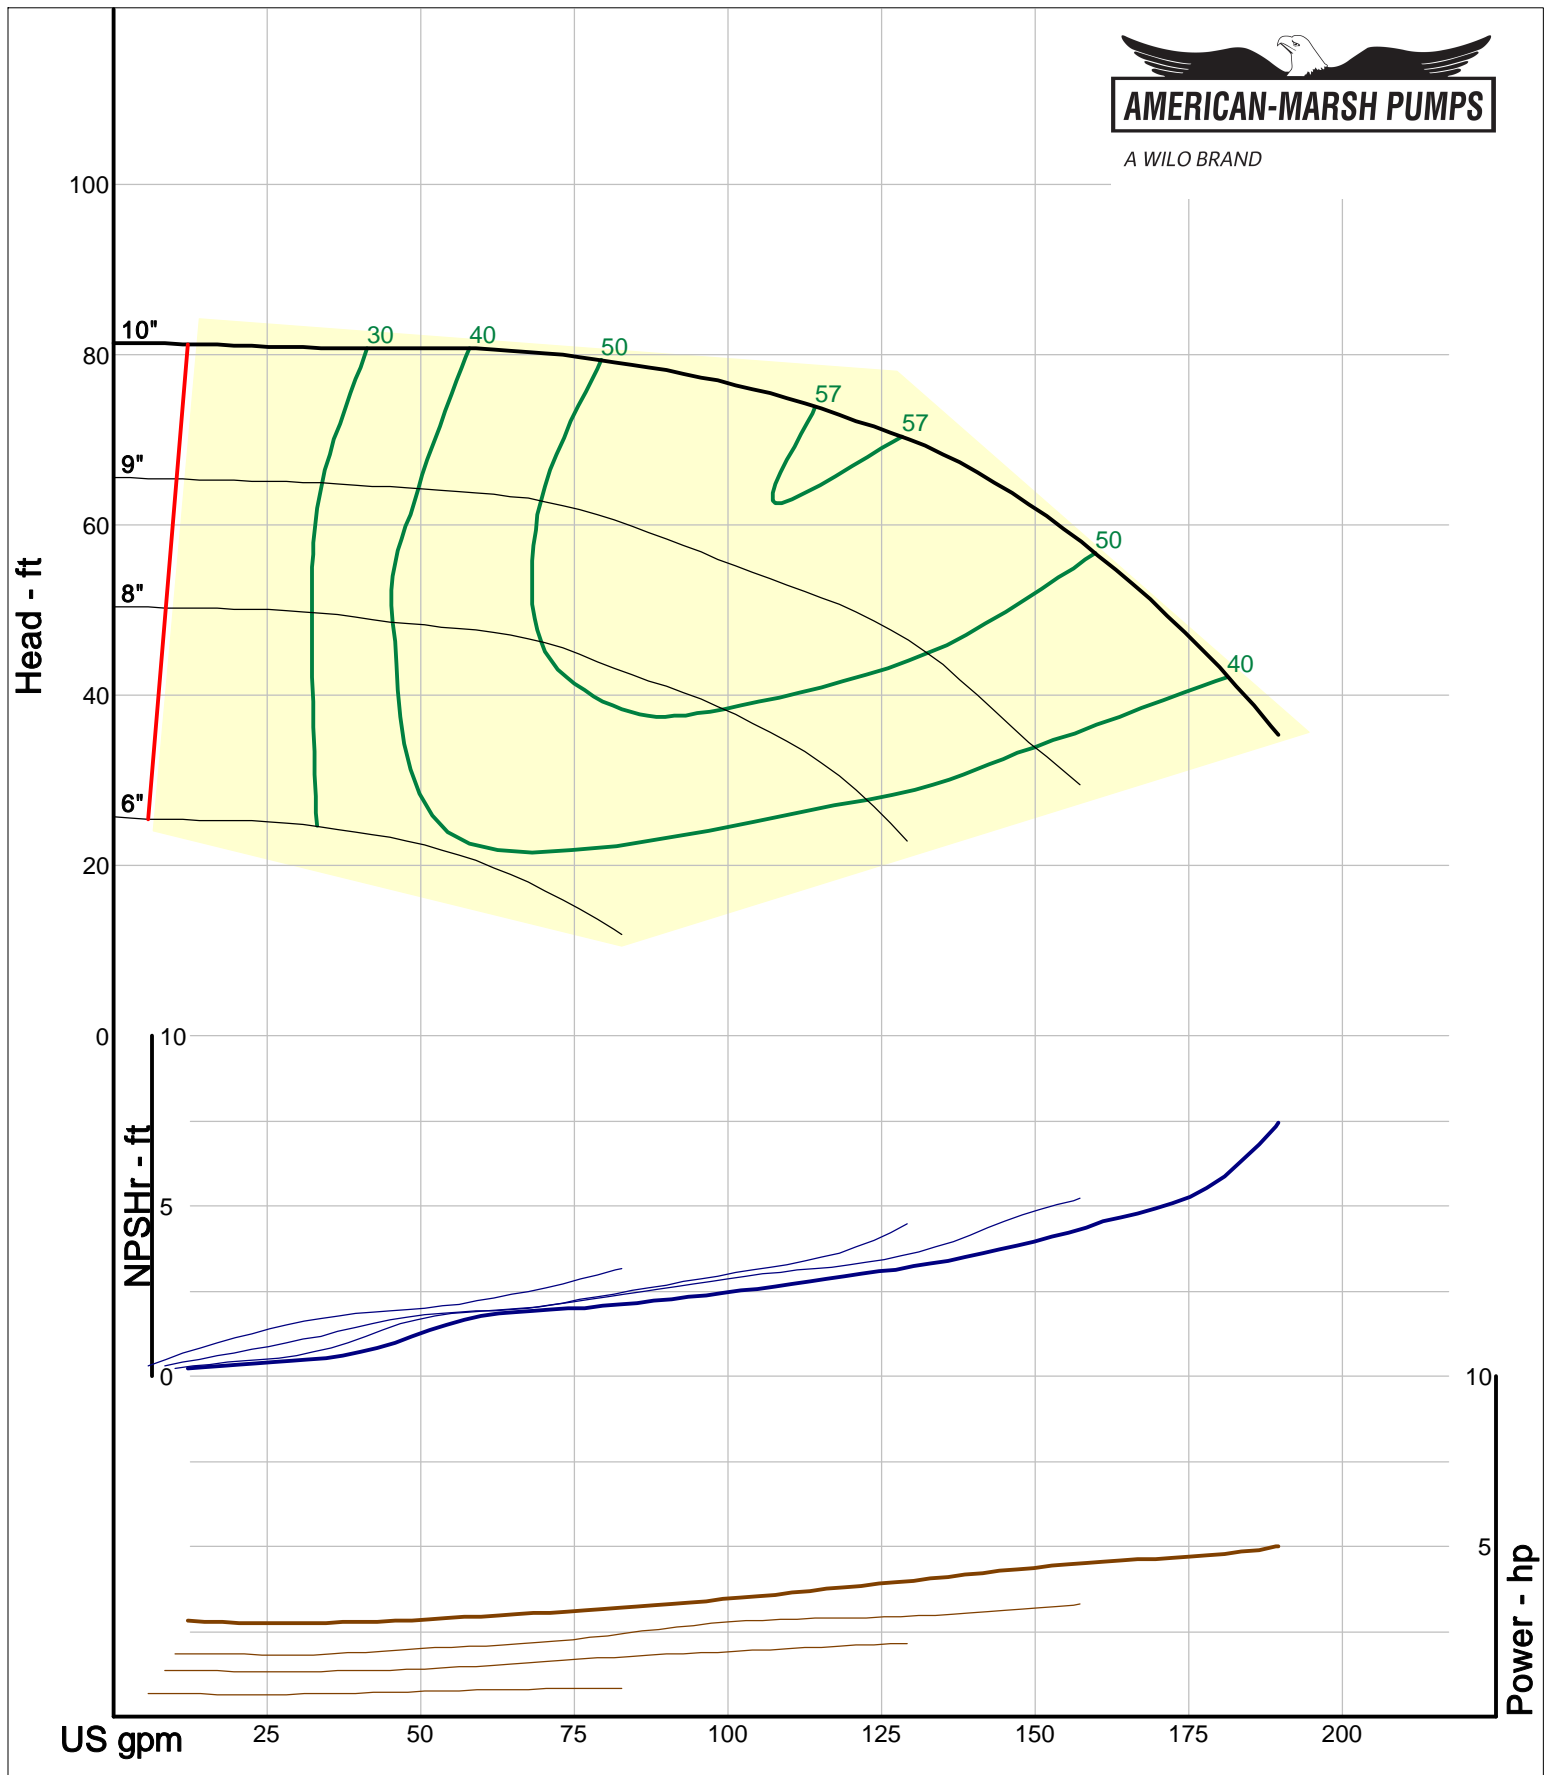

A WILO BRAND

Company: American-Marsh Pumps
Name:
12/10/05

American-Marsh Pumps
Catalog: WTRWKS-2005c.50, vers 2.5c
320_OSD_RV - 1500

Size: 2L1.5x3-10A/RV
Speed: 1450 rpm
Dia: 10 in
Curve: CS-17325