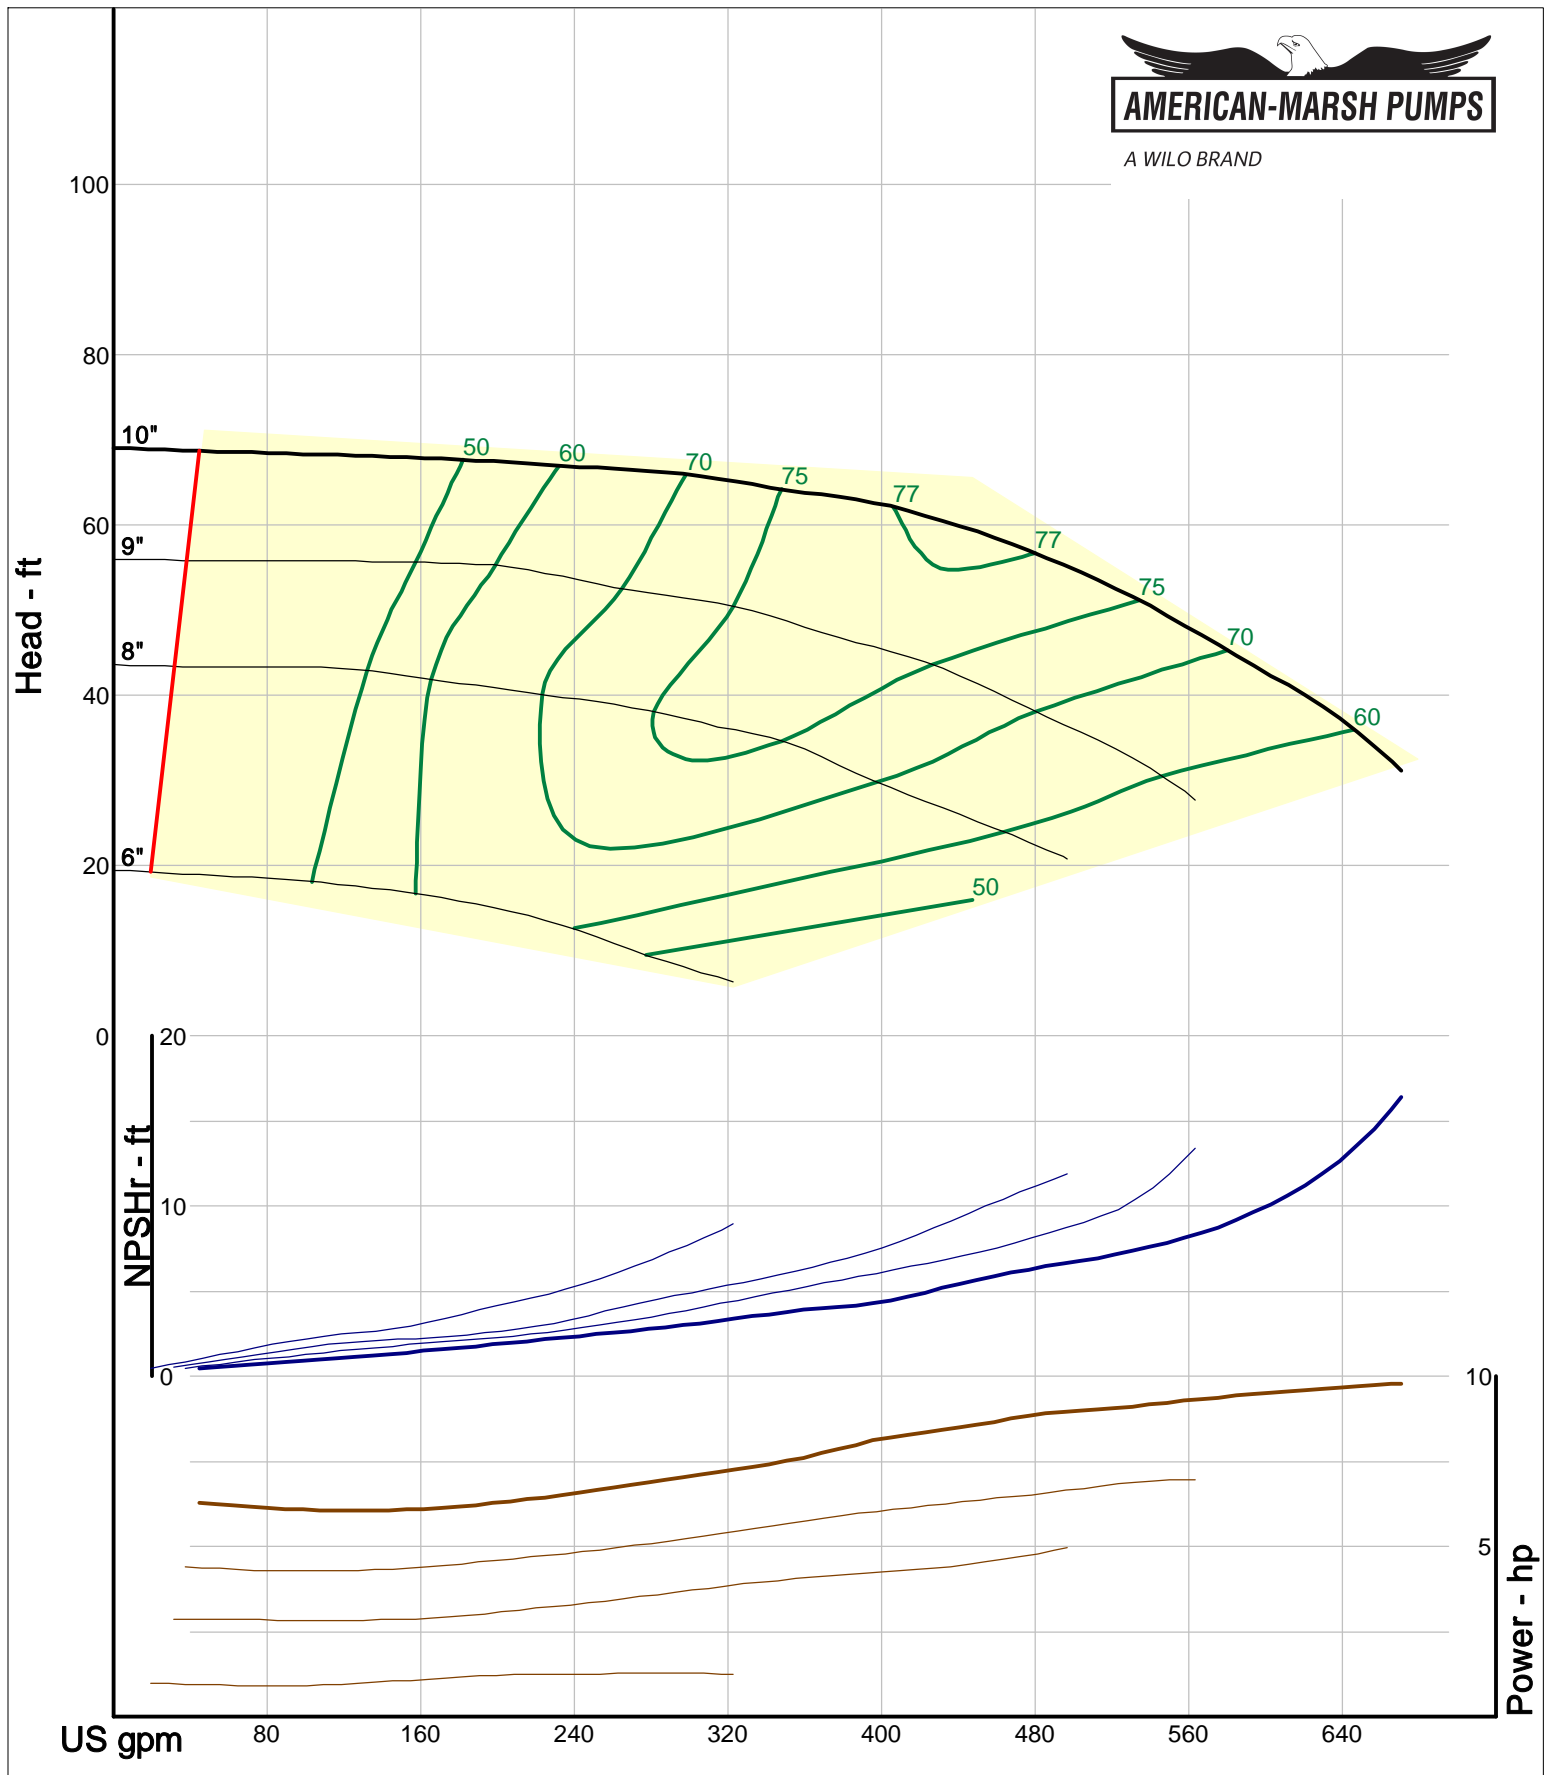

A WILO BRAND

Company: American-Marsh Pumps
Name:
12/10/05

American-Marsh Pumps
Catalog: WTRWKS-2005c.50, vers 2.5c
320_OSD_RV - 1500

Size: 2L3x4-10H/RV
Speed: 1450 rpm
Dia: 10 in
Curve: CS-17333