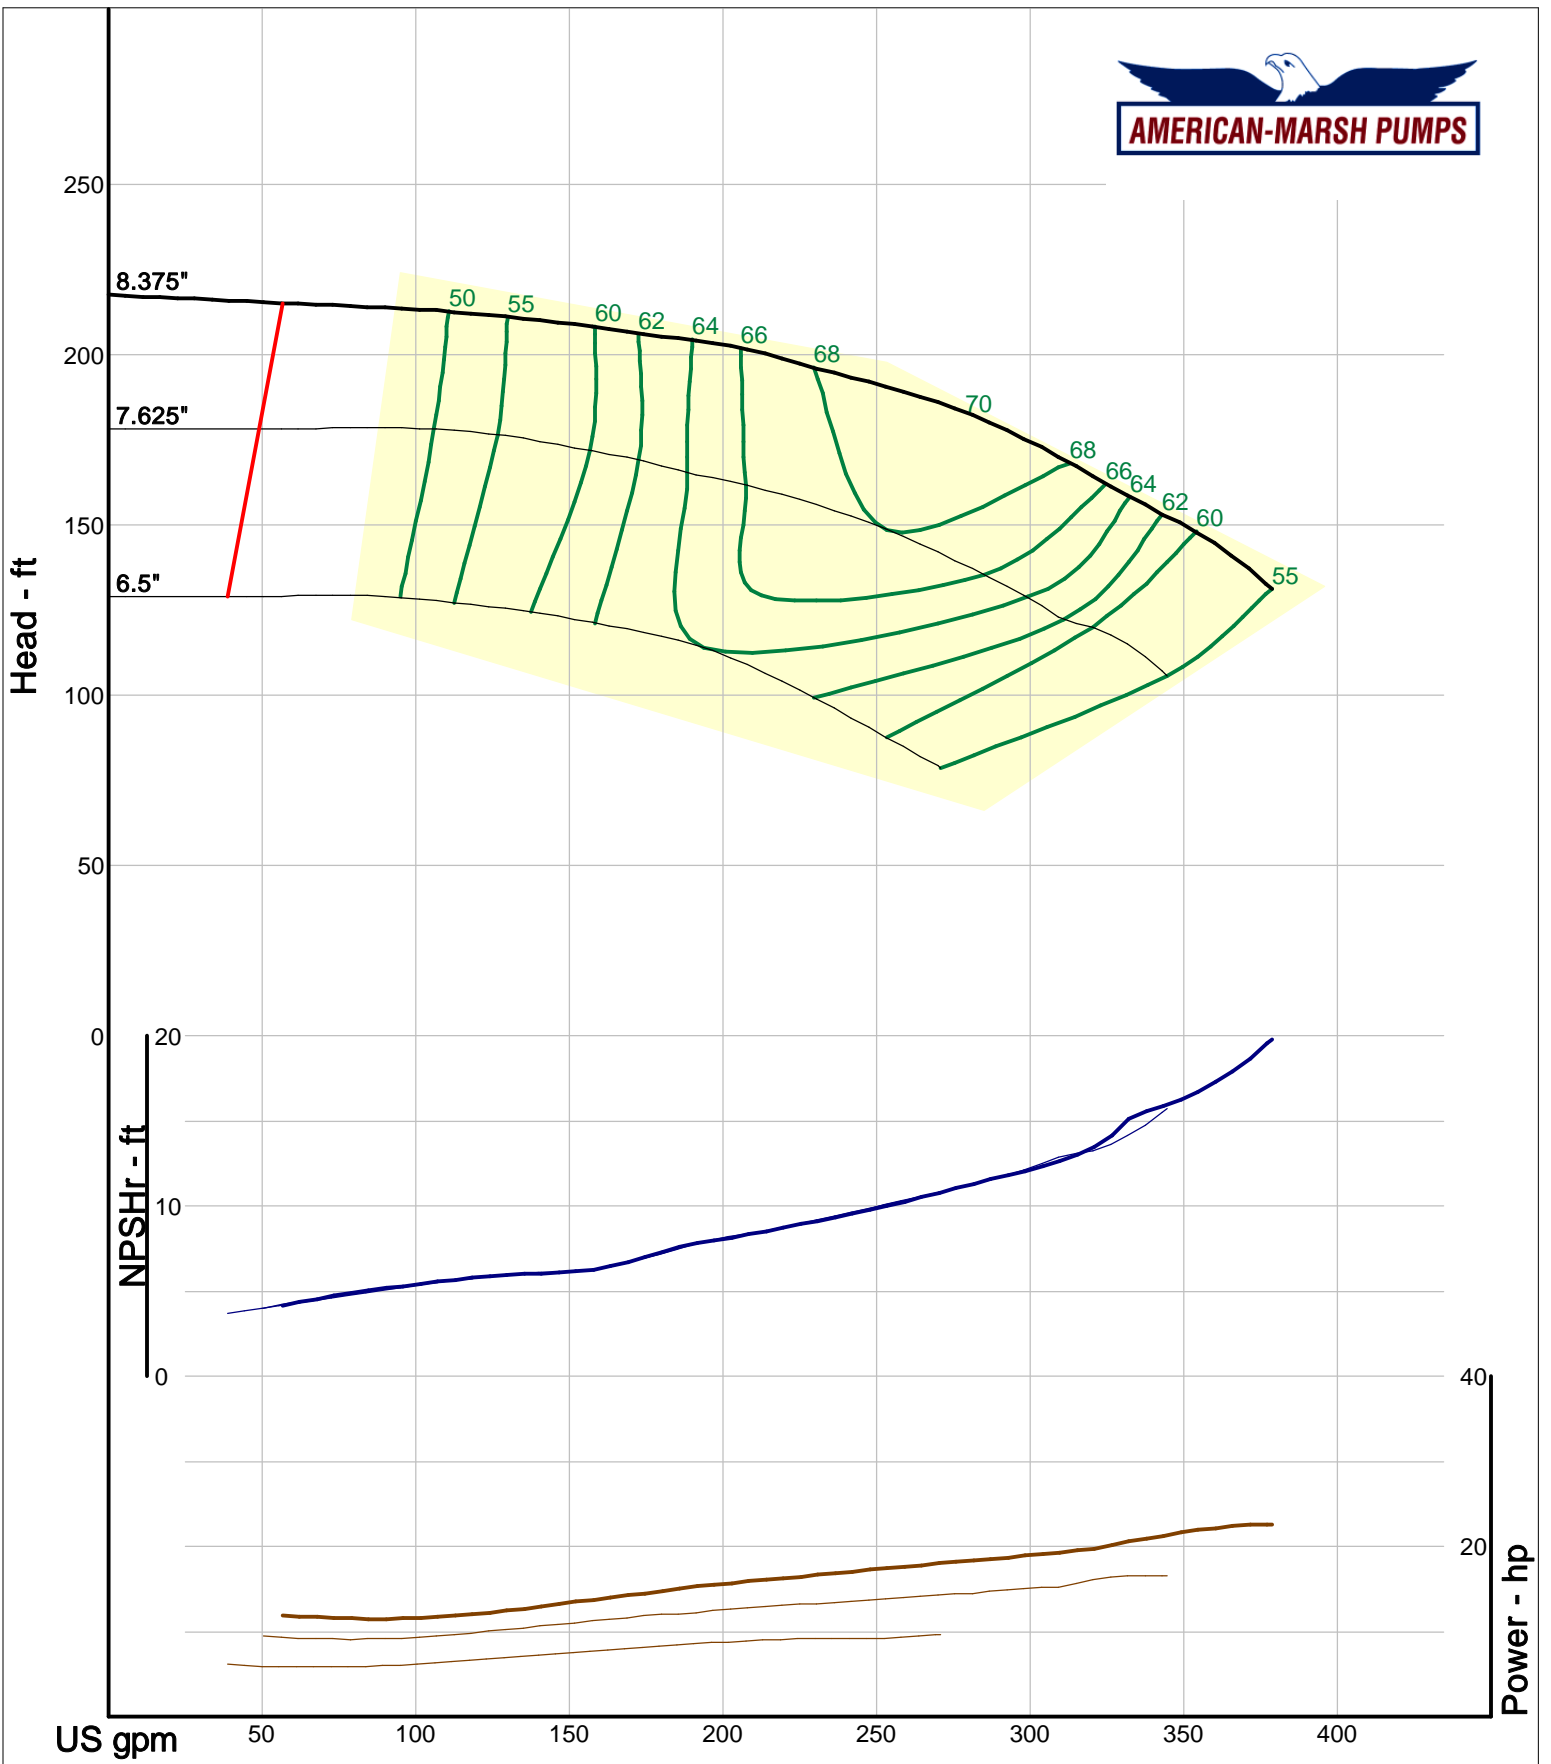

American-Marsh Pumps
 Catalog: WTRWKS-2005c.50, vers 2.5c
 320_SUMP/SRE - 3000

Size: 1.5x2.5-8 RE
 Speed: 2900 rpm
 Dia: 8.375 in
 Curve: CS-15114

Company: American-Marsh Pumps
 Name:
 12/03/05

American-Marsh Pumps
 Catalog: WTRWKS-2005c.50, vers 2.5c
 320_SUMP/SRE - 3000

Size: 1.5x2.5-10 RE
 Speed: 2900 rpm
 Dia: 10.375 in
 Curve: CS-15116

Company: American-Marsh Pumps
 Name:
 12/03/05

American-Marsh Pumps
 Catalog: WTRWKS-2005c.50, vers 2.5c
 320_SUMP/SRE - 3000

Size: 2x2.5-5 RE
 Speed: 2900 rpm
 Dia: 5.5 in
 Curve: CS-15120

Company: American-Marsh Pumps
 Name:
 12/03/05

American-Marsh Pumps
 Catalog: WTRWKS-2005c.50, vers 2.5c
 320_SUMP/SRE - 3000

Size: 2x2.5-7 RE
 Speed: 2900 rpm
 Dia: 6.875 in
 Curve: CS-15122

Company: American-Marsh Pumps
 Name:
 12/03/05

American-Marsh Pumps
 Catalog: WTRWKS-2005c.50, vers 2.5c
 320_SUMP/SRE - 3000

Size: 2x2.5-8 RE
 Speed: 2900 rpm
 Dia: 8.375 in
 Curve: CS-15124

Company: American-Marsh Pumps
 Name:
 12/03/05

American-Marsh Pumps
 Catalog: WTRWKS-2005c.50, vers 2.5c
 320_SUMP/SRE - 3000