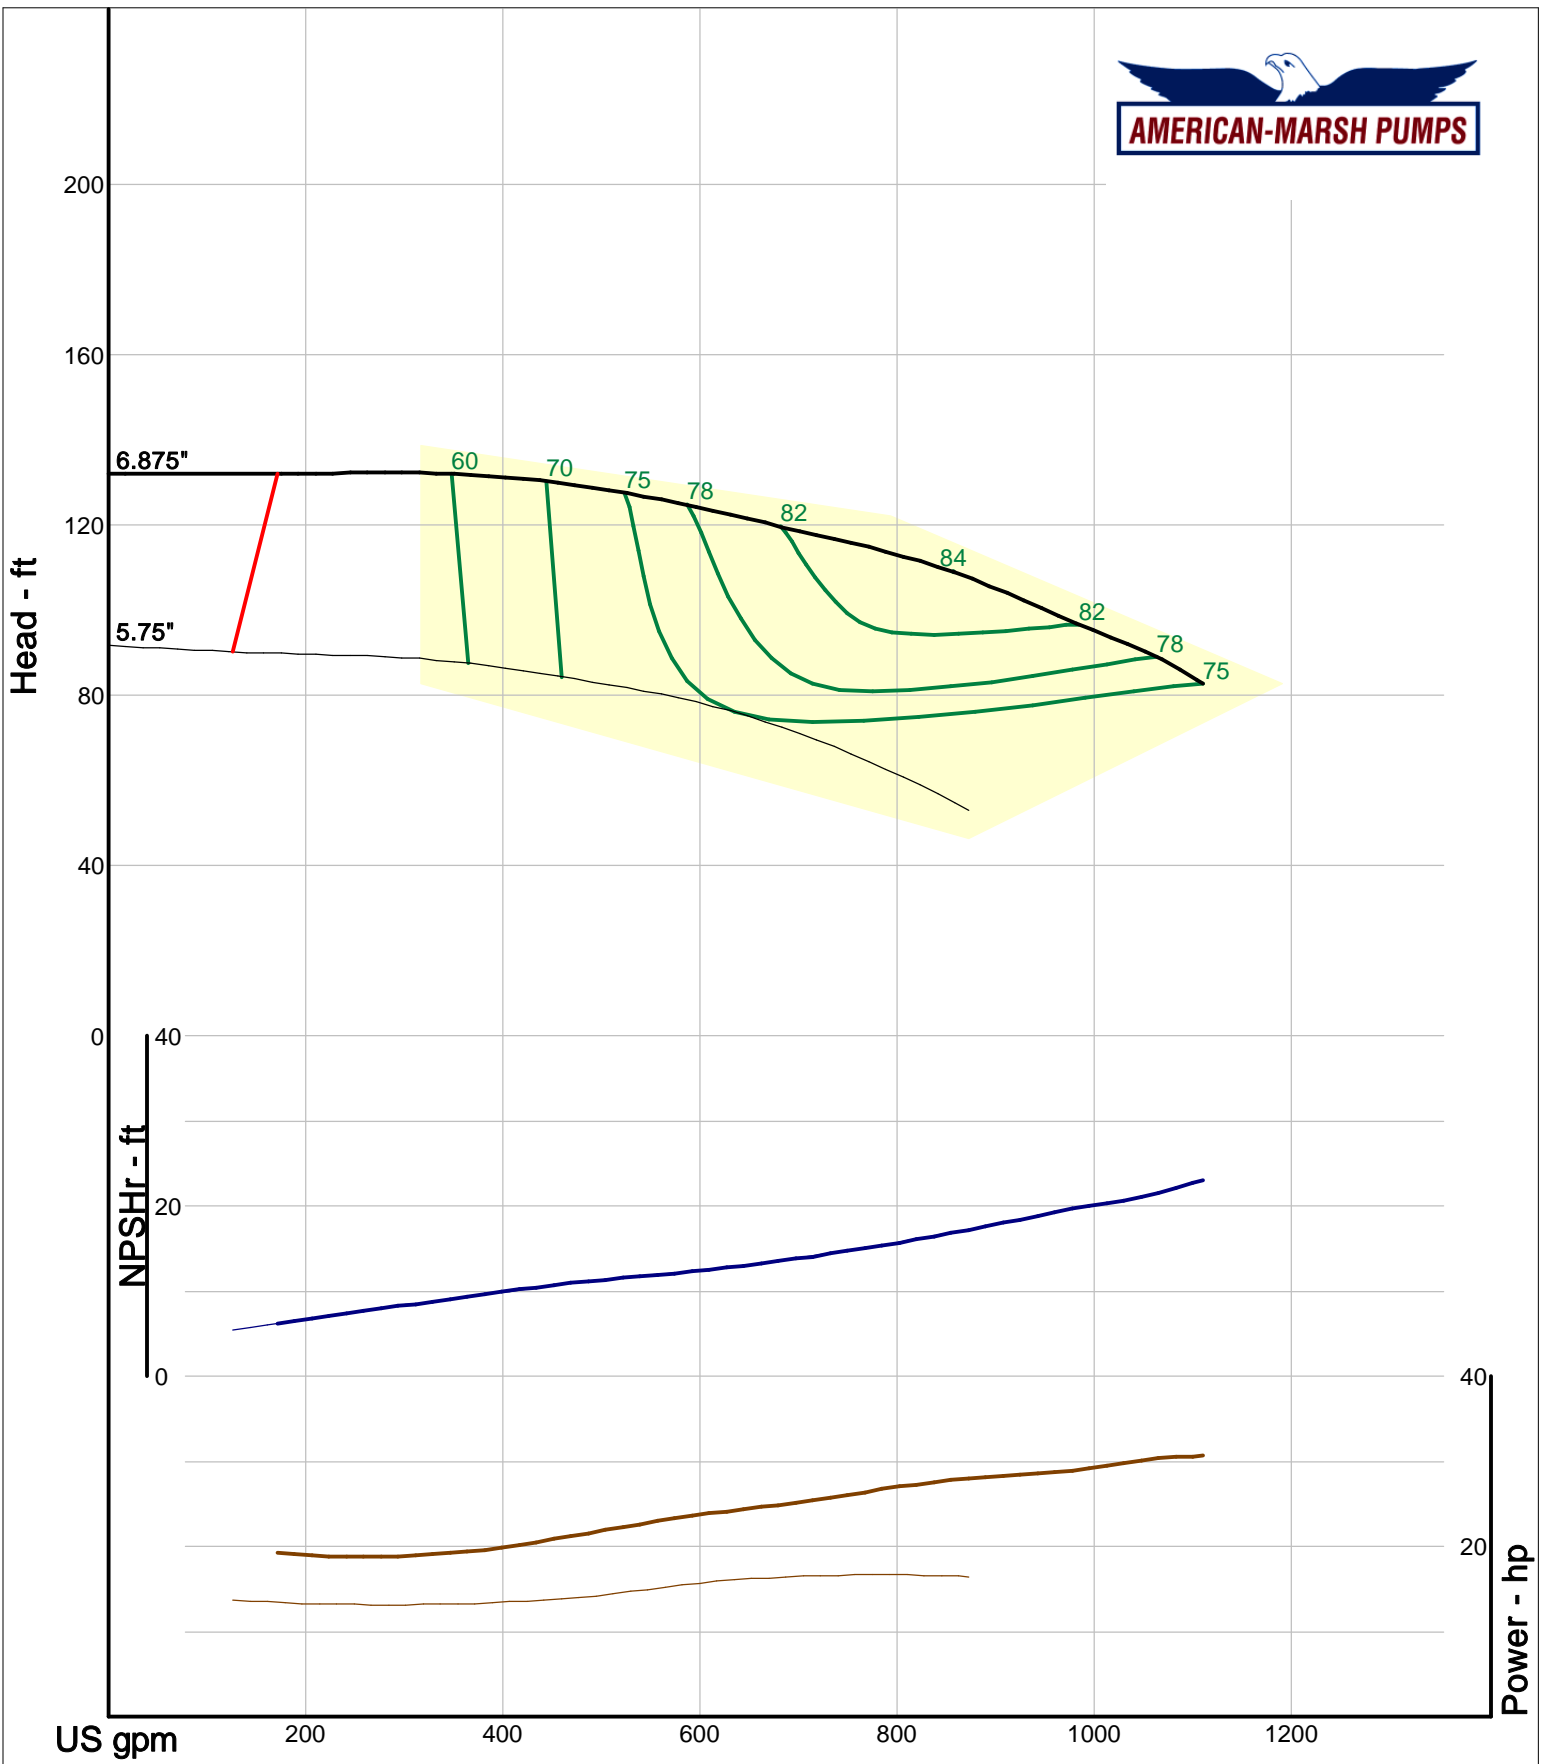

Size: 2x2.5-10 RE
 Speed: 2900 rpm
 Dia: 10.375 in
 Curve: CS-15126

Company: American-Marsh Pumps
 Name:
 12/03/05

American-Marsh Pumps
 Catalog: WTRWKS-2005c.50, vers 2.5c
 320_SUMP/SRE - 3000

Size: 2.5x3-5 RE
 Speed: 2900 rpm
 Dia: 5.5 in
 Curve: CS-15130

Company: American-Marsh Pumps
 Name:
 12/03/05

American-Marsh Pumps
 Catalog: WTRWKS-2005c.50, vers 2.5c
 320_SUMP/SRE - 3000

Size: 2.5x3-7 RE
 Speed: 2900 rpm
 Dia: 6.875 in
 Curve: CS-15132

Company: American-Marsh Pumps
 Name:
 12/03/05

American-Marsh Pumps
 Catalog: WTRWKS-2005c.50, vers 2.5c
 320_SUMP/SRE - 3000

Size: 2.5x3-8 RE
 Speed: 2900 rpm
 Dia: 8.375 in
 Curve: CS-15134

Company: American-Marsh Pumps
 Name:
 12/03/05

American-Marsh Pumps
 Catalog: WTRWKS-2005c.50, vers 2.5c
 320_SUMP/SRE - 3000

Size: 2.5x3-10 RE
 Speed: 2900 rpm
 Dia: 10.375 in
 Curve: CS-15136

Company: American-Marsh Pumps
 Name:
 12/03/05

American-Marsh Pumps
 Catalog: WTRWKS-2005c.50, vers 2.5c
 320_SUMP/SRE - 3000

Size: 3x4-7 RE
 Speed: 2900 rpm
 Dia: 6.875 in
 Curve: CS-15140