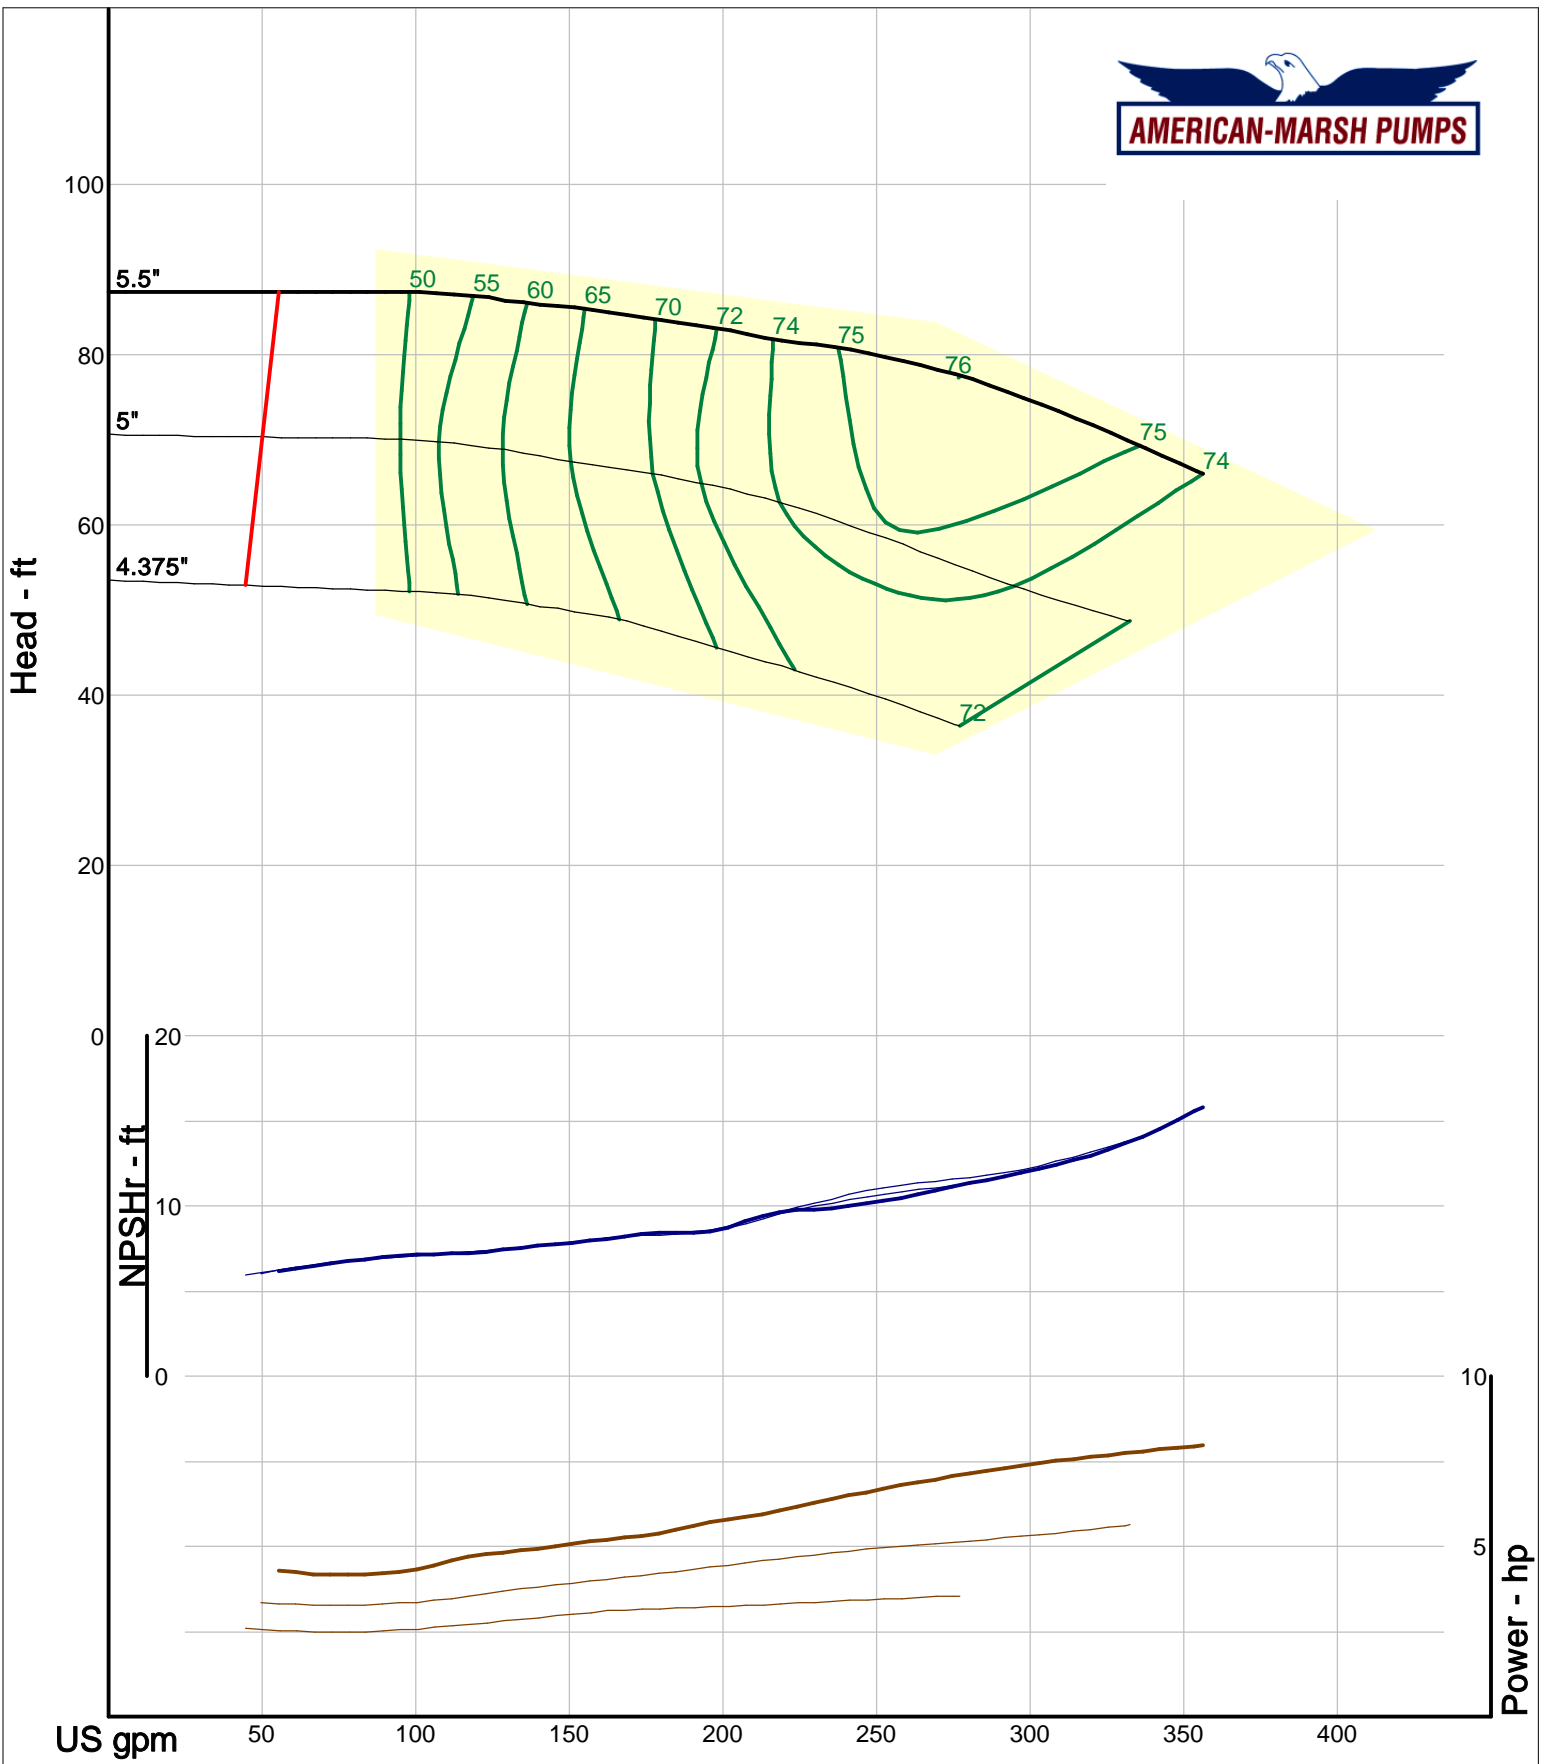

American-Marsh Pumps
 Catalog: WTRWKS-2005c.50, vers 2.5c
 320_SUMP/SRE - 3000

Size: 1.25x2-8 RE
 Speed: 2900 rpm
 Dia: 8.5 in
 Curve: CS-15106

Company: American-Marsh Pumps
 Name:
 12/03/05

American-Marsh Pumps
 Catalog: WTRWKS-2005c.50, vers 2.5c
 320_SUMP/SRE - 3000

American-Marsh Pumps
 Catalog: WTRWKS-2005c.50, vers 2.5c
 320_SUMP/SRE - 3000

Size: 1.5x2.5-8 RE
 Speed: 2900 rpm
 Dia: 8.375 in
 Curve: CS-15114

Company: American-Marsh Pumps
 Name:
 12/03/05

American-Marsh Pumps
 Catalog: WTRWKS-2005c.50, vers 2.5c
 320_SUMP/SRE - 3000

Size: 1.5x2.5-10 RE
 Speed: 2900 rpm
 Dia: 10.375 in
 Curve: CS-15116

Company: American-Marsh Pumps
 Name:
 12/03/05

American-Marsh Pumps
 Catalog: WTRWKS-2005c.50, vers 2.5c
 320_SUMP/SRE - 3000

Size: 2x2.5-5 RE
 Speed: 2900 rpm
 Dia: 5.5 in
 Curve: CS-15120

American-Marsh Pumps
 Catalog: WTRWKS-2005c.50, vers 2.5c
 320_SUMP/SRE - 3000

Size: 2x2.5-8 RE
 Speed: 2900 rpm
 Dia: 8.375 in
 Curve: CS-15124

Company: American-Marsh Pumps
 Name:
 12/03/05

American-Marsh Pumps
 Catalog: WTRWKS-2005c.50, vers 2.5c
 320_SUMP/SRE - 3000