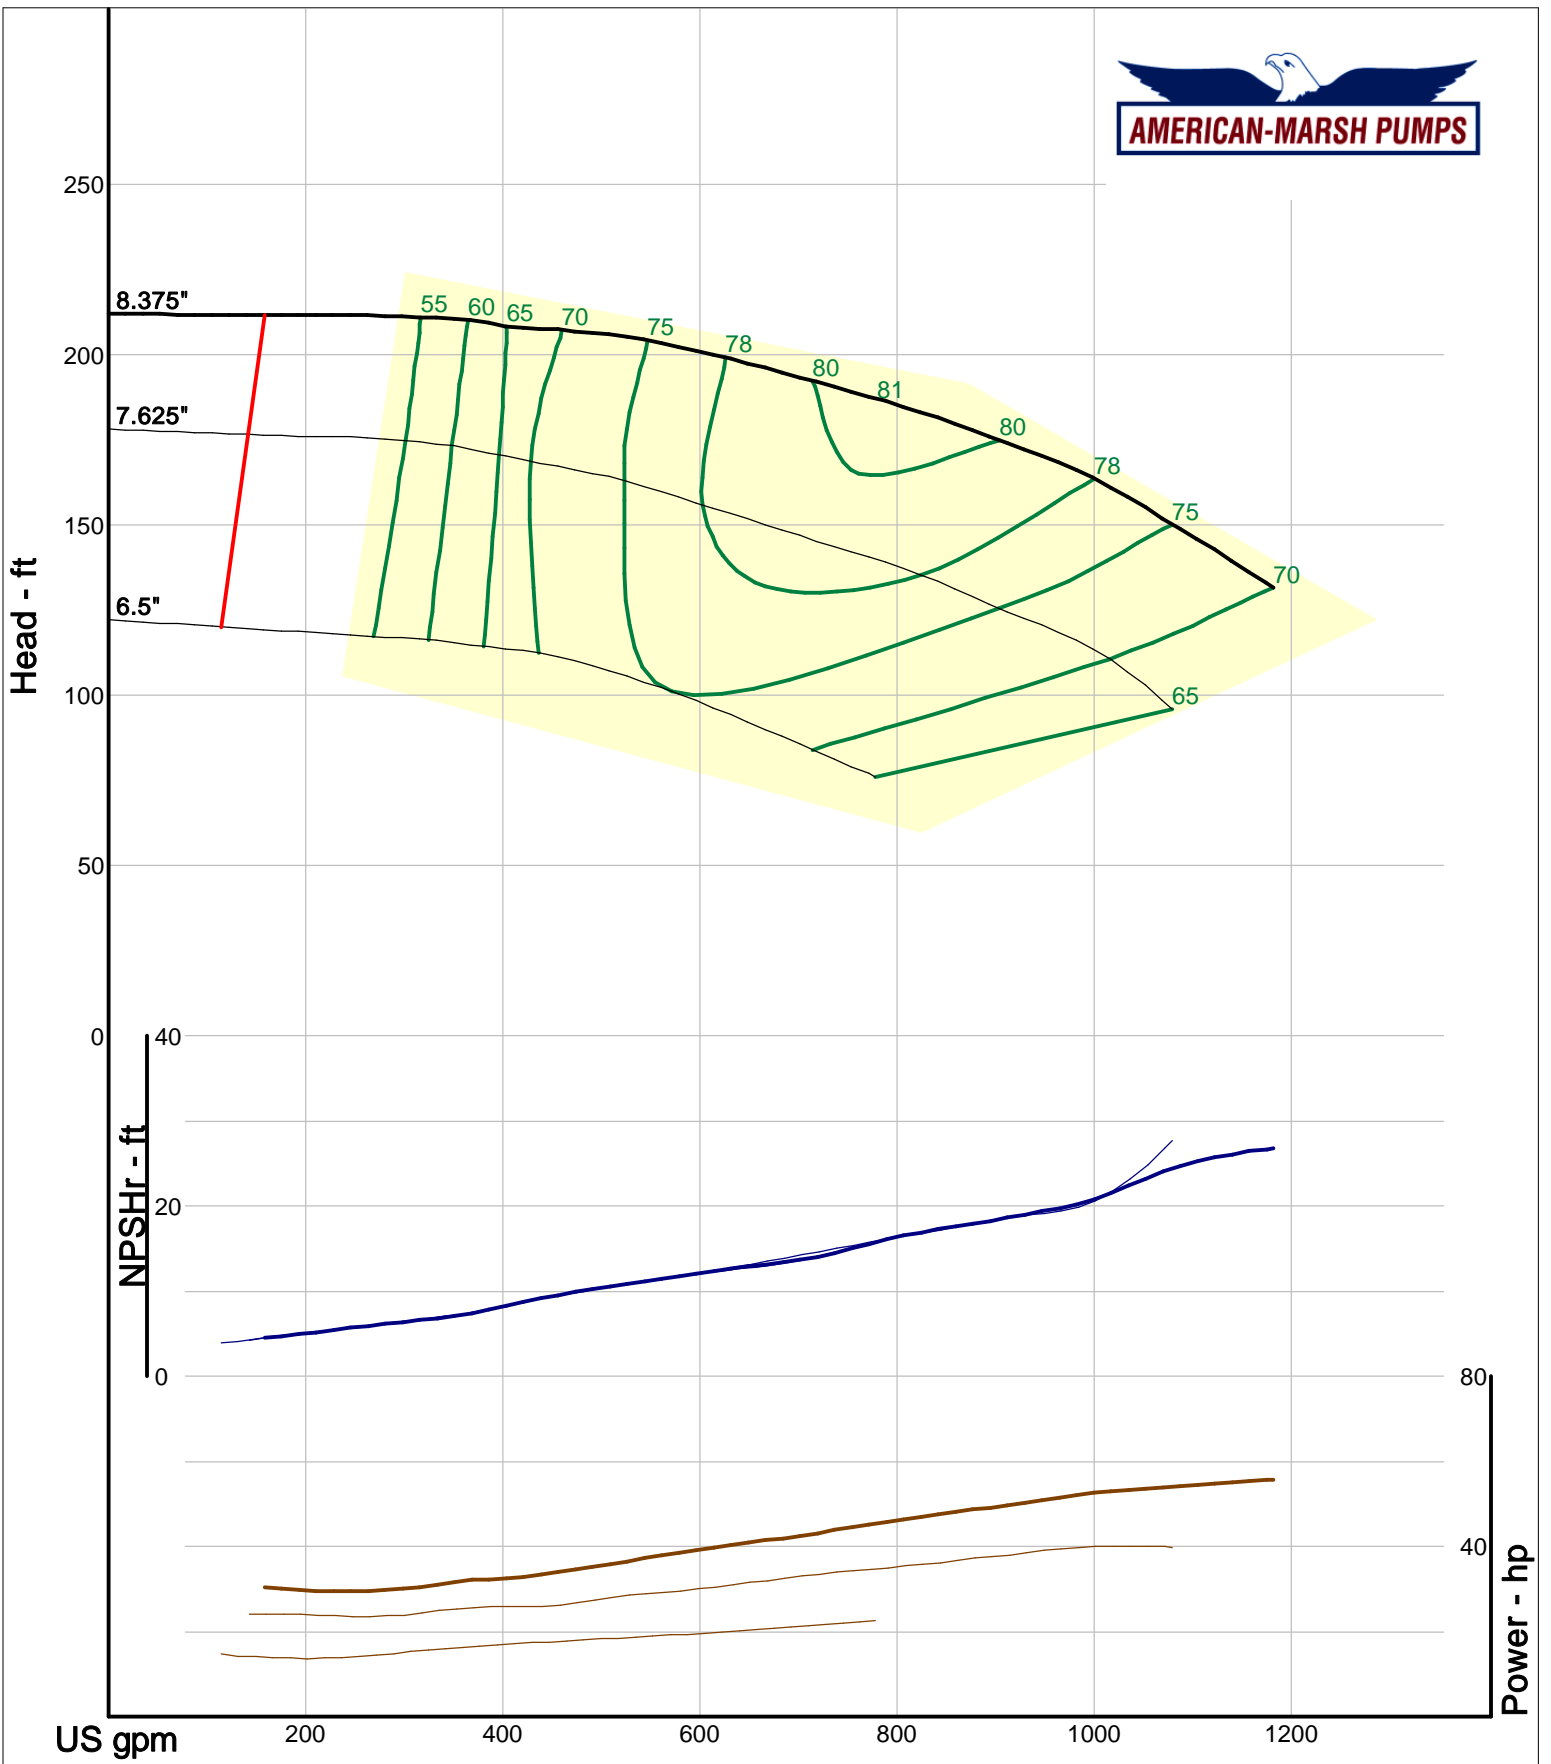

Size: 2x2.5-10 RE
 Speed: 2900 rpm
 Dia: 10.375 in
 Curve: CS-15126

Company: American-Marsh Pumps
 Name:
 12/03/05

American-Marsh Pumps
 Catalog: WTRWKS-2005c.50, vers 2.5c
 320_SUMP/SRE - 3000

Size: 2.5x3-5 RE
 Speed: 2900 rpm
 Dia: 5.5 in
 Curve: CS-15130

Company: American-Marsh Pumps
 Name:
 12/03/05

American-Marsh Pumps
 Catalog: WTRWKS-2005c.50, vers 2.5c
 320_SUMP/SRE - 3000

Size: 2.5x3-7 RE
 Speed: 2900 rpm
 Dia: 6.875 in
 Curve: CS-15132

Company: American-Marsh Pumps
 Name:
 12/03/05

American-Marsh Pumps
 Catalog: WTRWKS-2005c.50, vers 2.5c
 320_SUMP/SRE - 3000

Size: 2.5x3-8 RE
 Speed: 2900 rpm
 Dia: 8.375 in
 Curve: CS-15134

Company: American-Marsh Pumps
 Name:
 12/03/05

American-Marsh Pumps
 Catalog: WTRWKS-2005c.50, vers 2.5c
 320_SUMP/SRE - 3000

Size: 2.5x3-10 RE
 Speed: 2900 rpm
 Dia: 10.375 in
 Curve: CS-15136

Company: American-Marsh Pumps
 Name:
 12/03/05

American-Marsh Pumps
 Catalog: WTRWKS-2005c.50, vers 2.5c
 320_SUMP/SRE - 3000

Size: 3x4-7 RE
 Speed: 2900 rpm
 Dia: 6.875 in
 Curve: CS-15140