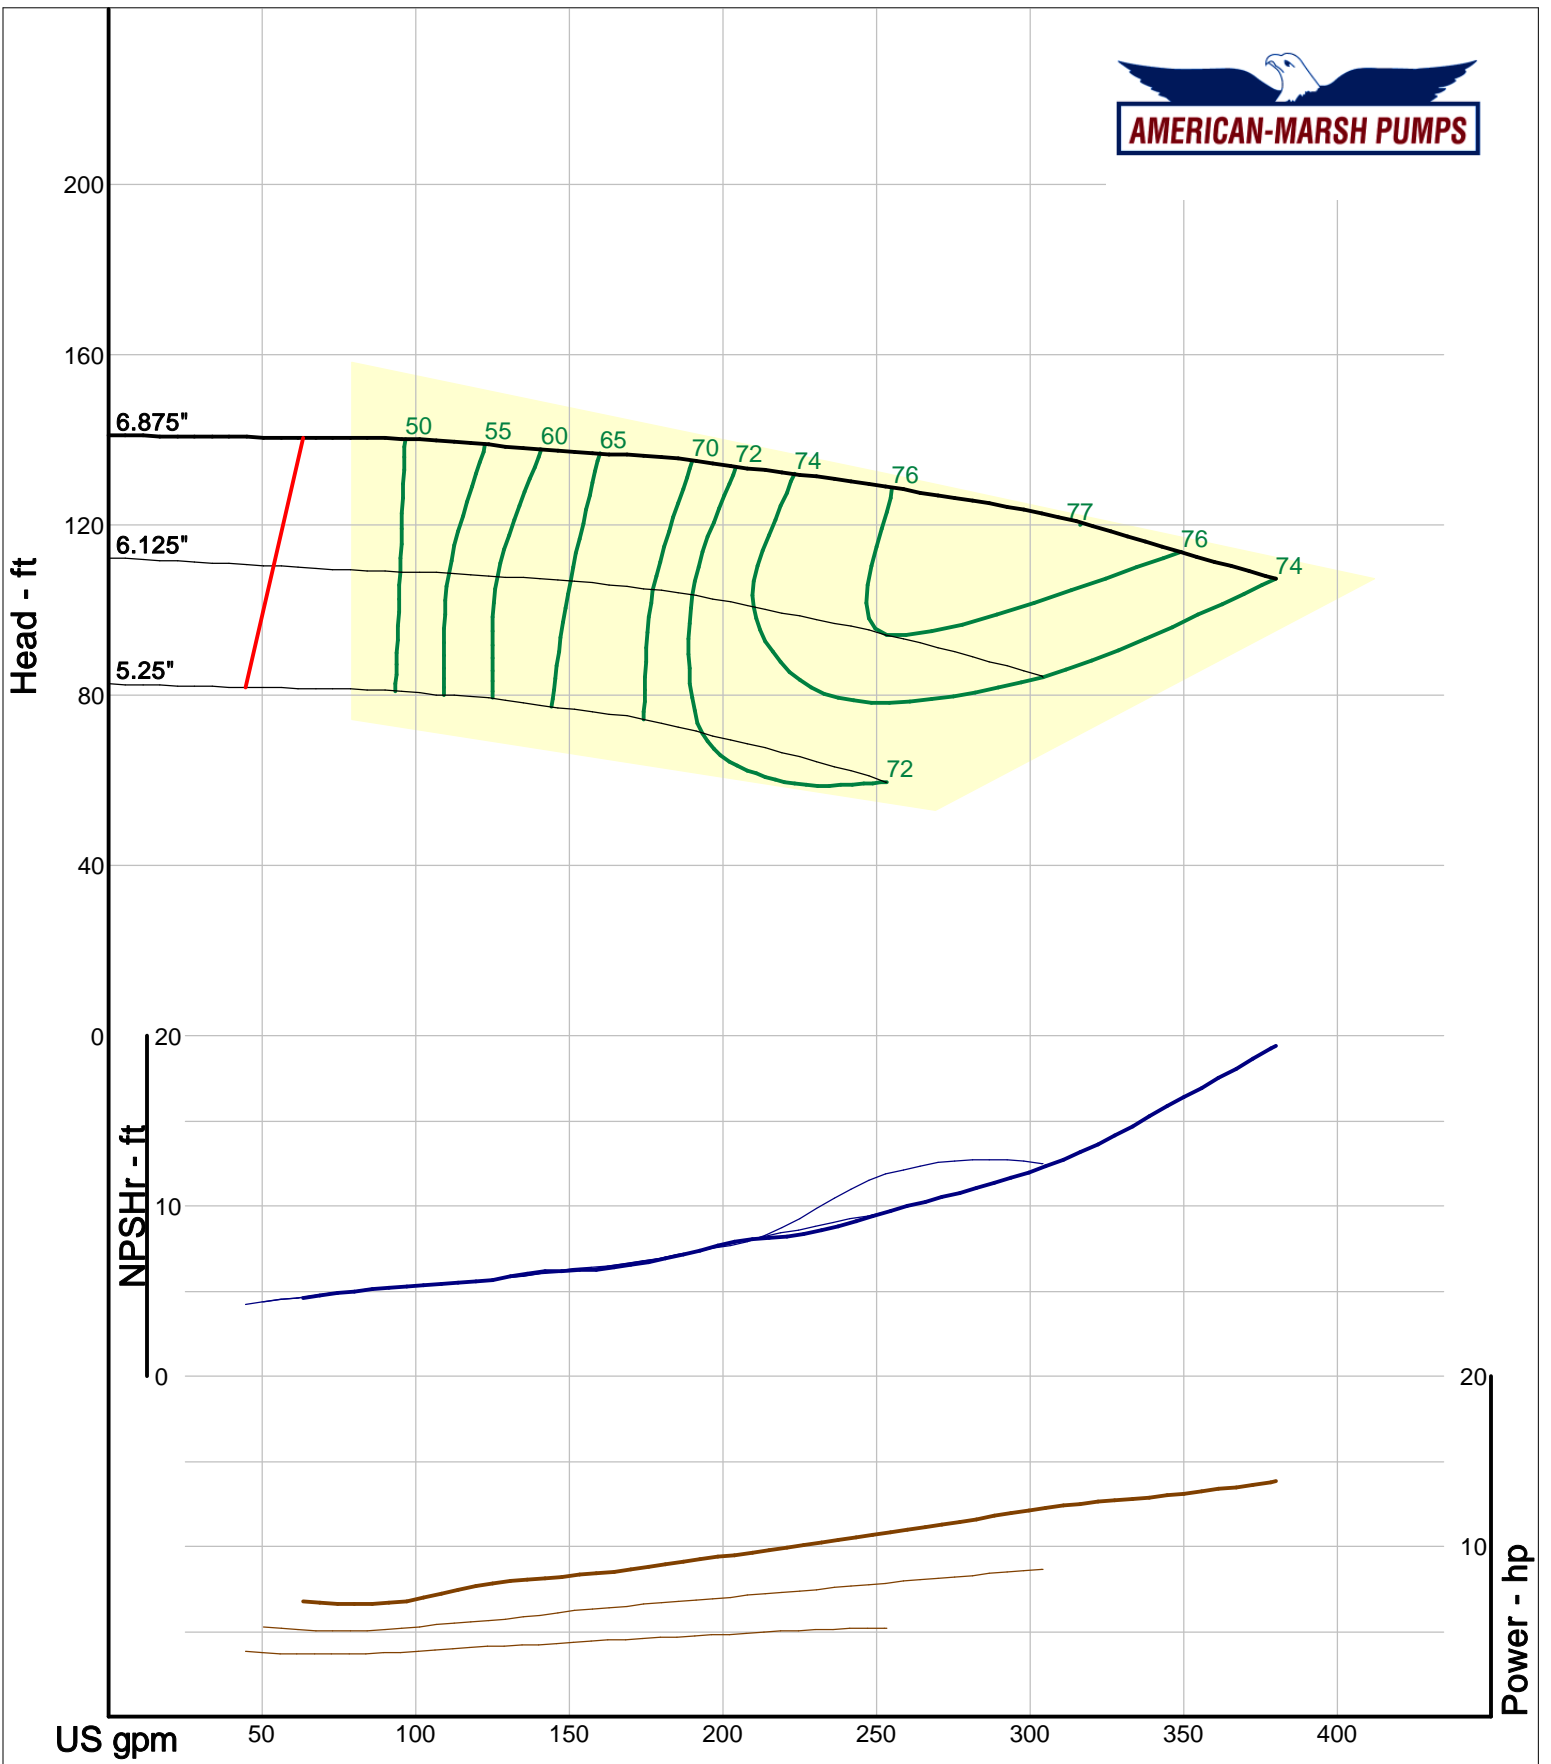

American-Marsh Pumps
 Catalog: WTRWKS-2005c.50, vers 2.5c
 320_SUMP/SRE - 3000

Size: 1.25x2-8 RE
 Speed: 2900 rpm
 Dia: 8.5 in
 Curve: CS-15106

Company: American-Marsh Pumps
 Name:
 12/03/05

American-Marsh Pumps
 Catalog: WTRWKS-2005c.50, vers 2.5c
 320_SUMP/SRE - 3000

American-Marsh Pumps
 Catalog: WTRWKS-2005c.50, vers 2.5c
 320_SUMP/SRE - 3000

Size: 1.5x2.5-8 RE
 Speed: 2900 rpm
 Dia: 8.375 in
 Curve: CS-15114

Company: American-Marsh Pumps
 Name:
 12/03/05

American-Marsh Pumps
 Catalog: WTRWKS-2005c.50, vers 2.5c
 320_SUMP/SRE - 3000

Size: 1.5x2.5-10 RE
 Speed: 2900 rpm
 Dia: 10.375 in
 Curve: CS-15116

Company: American-Marsh Pumps
 Name:
 12/03/05

American-Marsh Pumps
 Catalog: WTRWKS-2005c.50, vers 2.5c
 320_SUMP/SRE - 3000

Size: 2x2.5-5 RE
 Speed: 2900 rpm
 Dia: 5.5 in
 Curve: CS-15120

American-Marsh Pumps
 Catalog: WTRWKS-2005c.50, vers 2.5c
 320_SUMP/SRE - 3000

Size: 2x2.5-8 RE
 Speed: 2900 rpm
 Dia: 8.375 in
 Curve: CS-15124

Company: American-Marsh Pumps
 Name:
 12/03/05

American-Marsh Pumps
 Catalog: WTRWKS-2005c.50, vers 2.5c
 320_SUMP/SRE - 3000