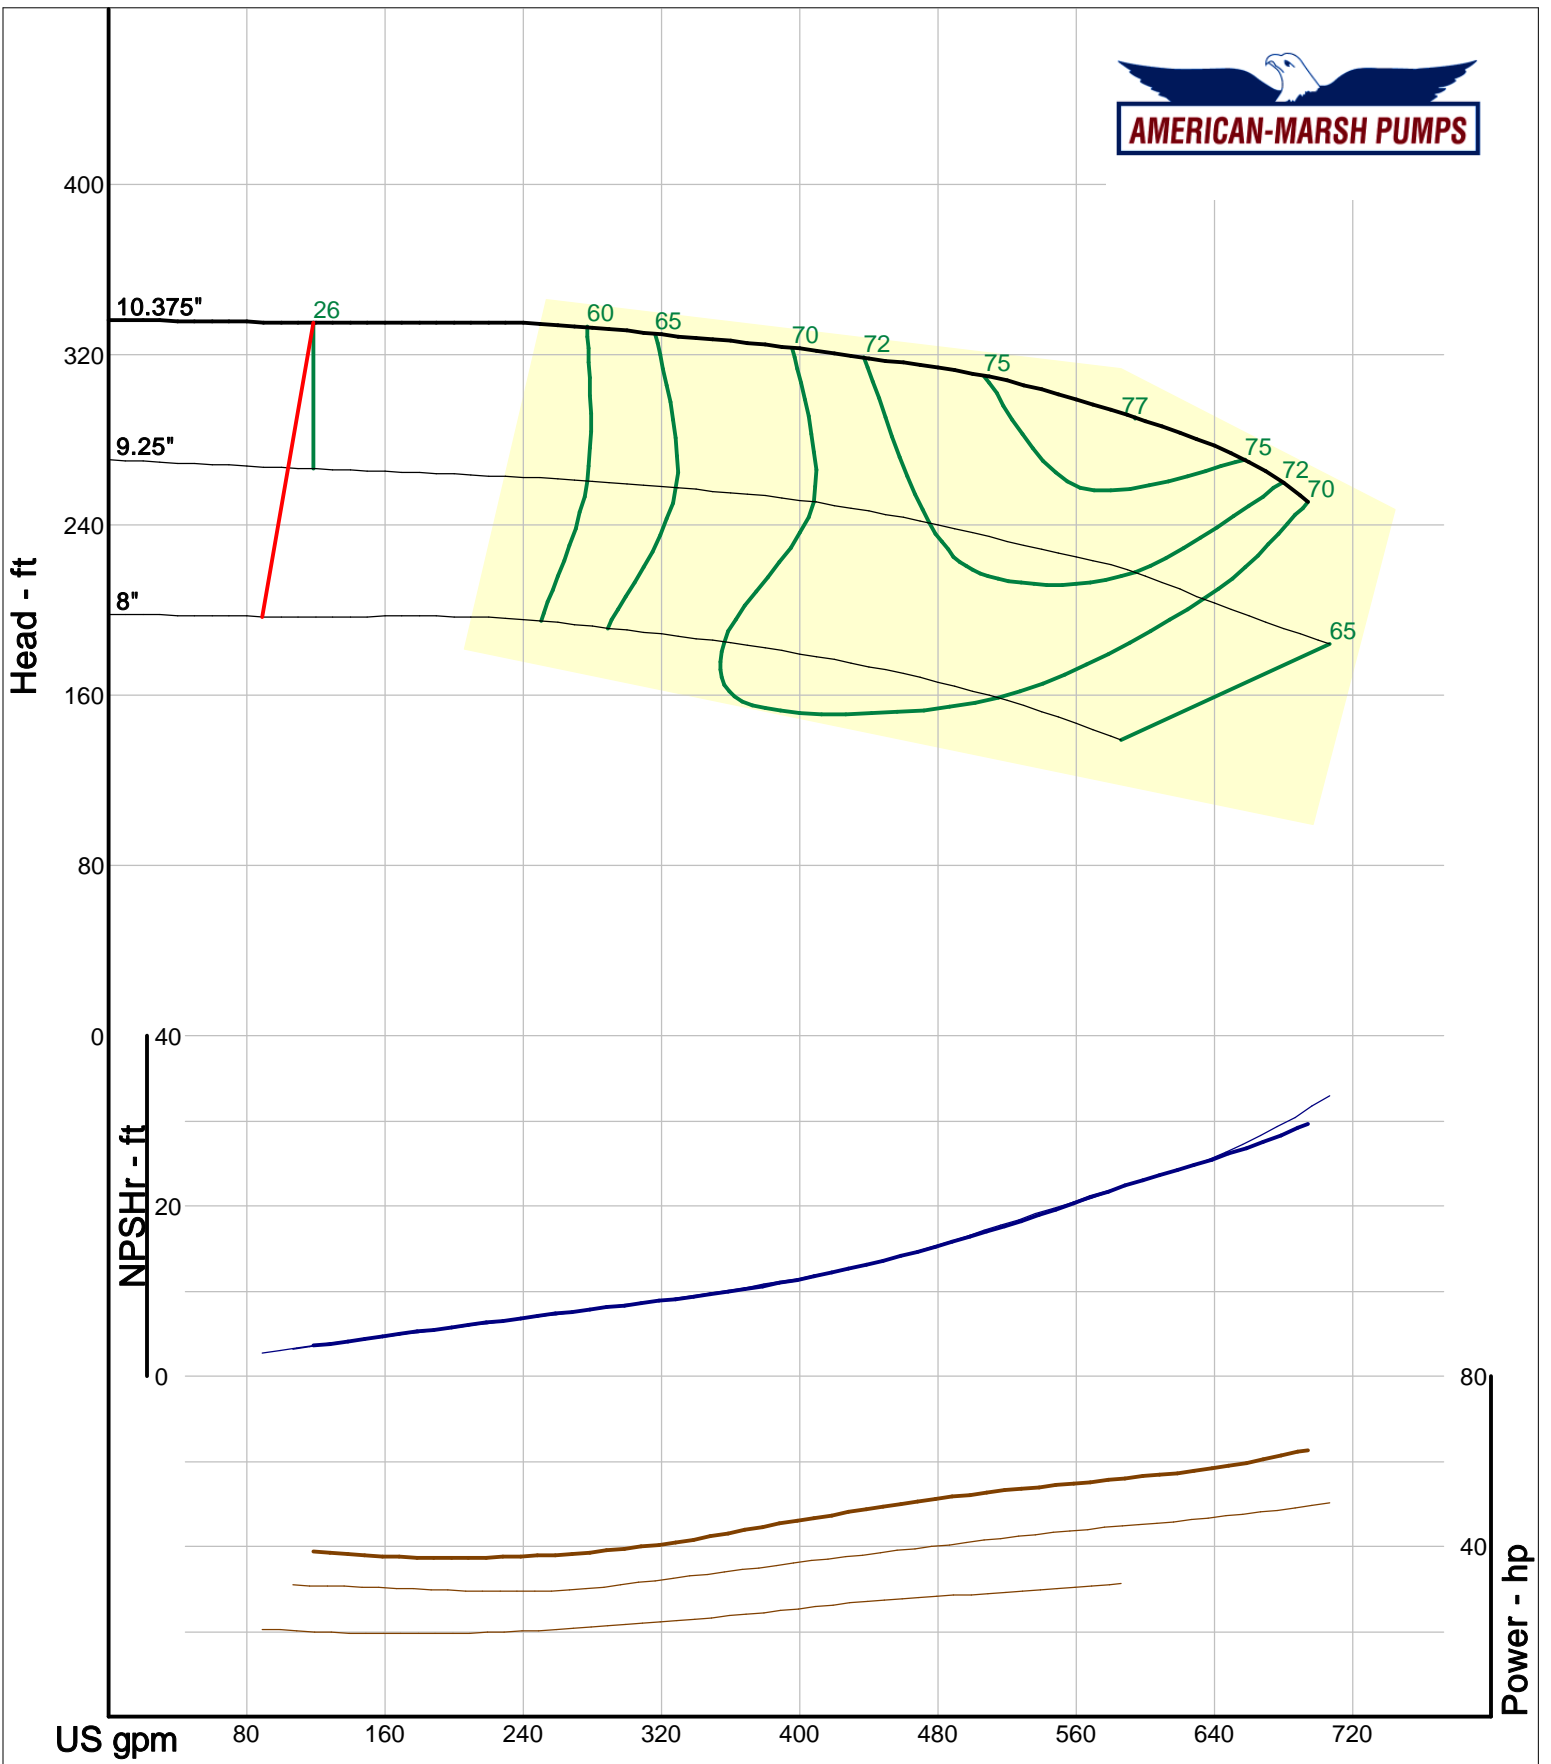

American-Marsh Pumps
 Catalog: WTRWKS-2005c.50, vers 2.5c
 320_SUMP/SRE - 3000

Size: 2x2.5-8 RE
 Speed: 2900 rpm
 Dia: 8.375 in
 Curve: CS-15124

Company: American-Marsh Pumps
 Name:
 12/03/05

American-Marsh Pumps
 Catalog: WTRWKS-2005c.50, vers 2.5c
 320_SUMP/SRE - 3000

Size: 2x2.5-10 RE
 Speed: 2900 rpm
 Dia: 10.375 in
 Curve: CS-15126

Company: American-Marsh Pumps
 Name:
 12/03/05

American-Marsh Pumps
 Catalog: WTRWKS-2005c.50, vers 2.5c
 320_SUMP/SRE - 3000

Size: 2.5x3-5 RE
 Speed: 2900 rpm
 Dia: 5.5 in
 Curve: CS-15130

Company: American-Marsh Pumps
 Name:
 12/03/05

American-Marsh Pumps
 Catalog: WTRWKS-2005c.50, vers 2.5c
 320_SUMP/SRE - 3000

Size: 2.5x3-7 RE
 Speed: 2900 rpm
 Dia: 6.875 in
 Curve: CS-15132

Company: American-Marsh Pumps
 Name:
 12/03/05

American-Marsh Pumps
 Catalog: WTRWKS-2005c.50, vers 2.5c
 320_SUMP/SRE - 3000

Size: 2.5x3-8 RE
 Speed: 2900 rpm
 Dia: 8.375 in
 Curve: CS-15134

Company: American-Marsh Pumps
 Name:
 12/03/05

American-Marsh Pumps
 Catalog: WTRWKS-2005c.50, vers 2.5c
 320_SUMP/SRE - 3000