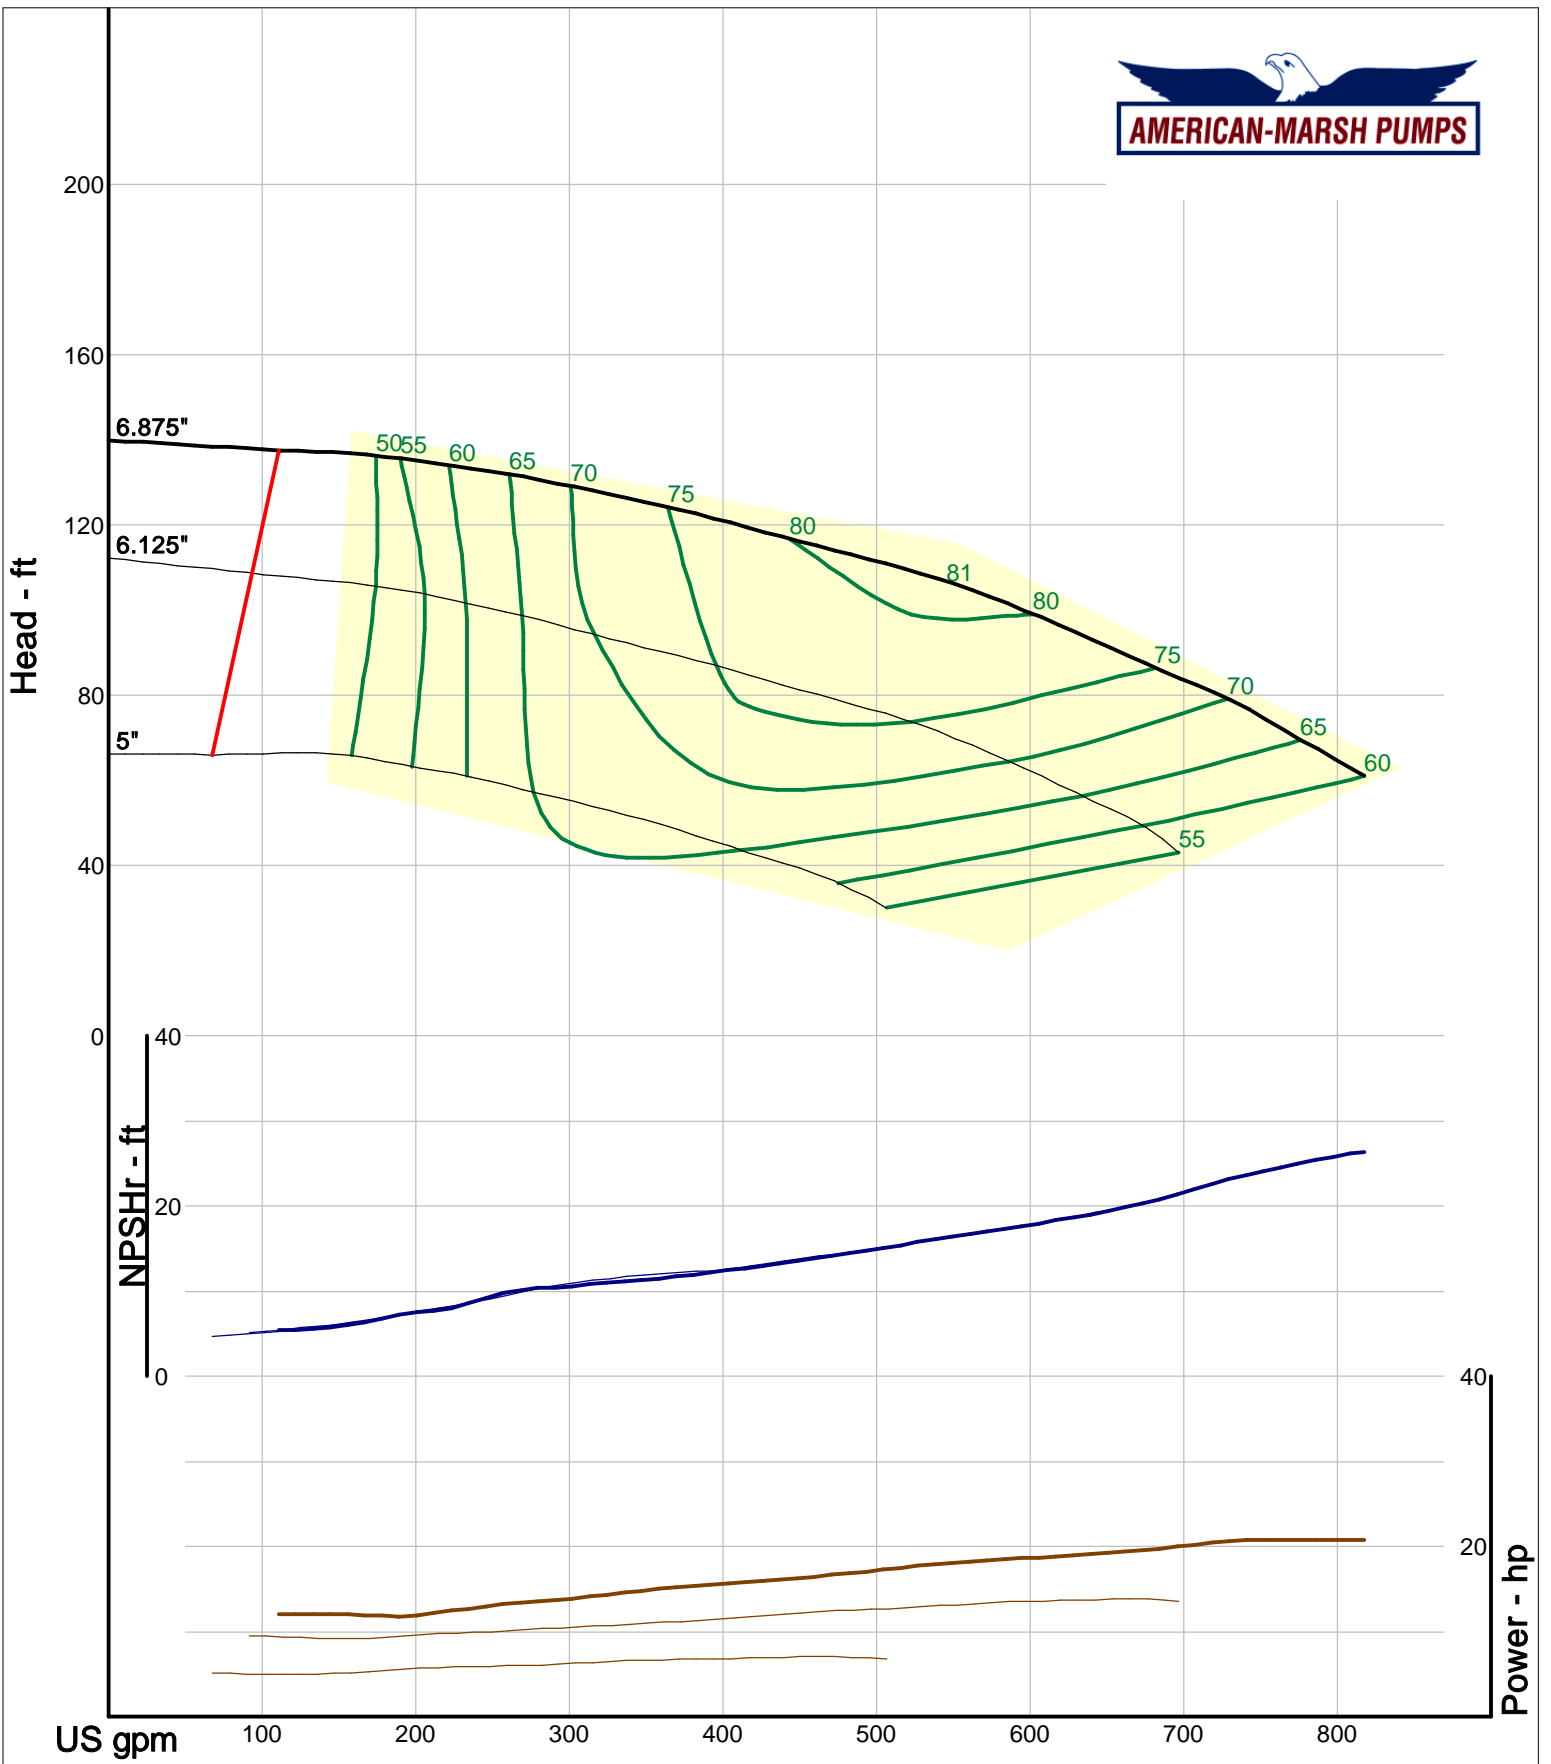

320 Series Vertical Sump

3000 RPM Performance Curves
Enclosed Impellers

Company: American-Marsh Pumps
Name:
12/03/05

American-Marsh Pumps
Catalog: WTRWKS-2005c.50, vers 2.5c
320_SUMP/SRE - 3000

Size: 1.25x2-5 RE
Speed: 2900 rpm
Dia: 5.5 in
Curve: CS-15102

Company: American-Marsh Pumps
 Name:
 12/03/05

American-Marsh Pumps
 Catalog: WTRWKS-2005c.50, vers 2.5c
 320_SUMP/SRE - 3000

Size: 2x2.5-7 RE
 Speed: 2900 rpm
 Dia: 6.875 in
 Curve: CS-15122

Company: American-Marsh Pumps
 Name:
 12/03/05

American-Marsh Pumps
 Catalog: WTRWKS-2005c.50, vers 2.5c
 320_SUMP/SRE - 3000

Size: 2x2.5-8 RE
 Speed: 2900 rpm
 Dia: 8.375 in
 Curve: CS-15124

Company: American-Marsh Pumps
 Name:
 12/03/05

American-Marsh Pumps
 Catalog: WTRWKS-2005c.50, vers 2.5c
 320_SUMP/SRE - 3000

Size: 2x2.5-10 RE
 Speed: 2900 rpm
 Dia: 10.375 in
 Curve: CS-15126

Company: American-Marsh Pumps
 Name:
 12/03/05

American-Marsh Pumps
 Catalog: WTRWKS-2005c.50, vers 2.5c
 320_SUMP/SRE - 3000

Size: 2.5x3-5 RE
 Speed: 2900 rpm
 Dia: 5.5 in
 Curve: CS-15130