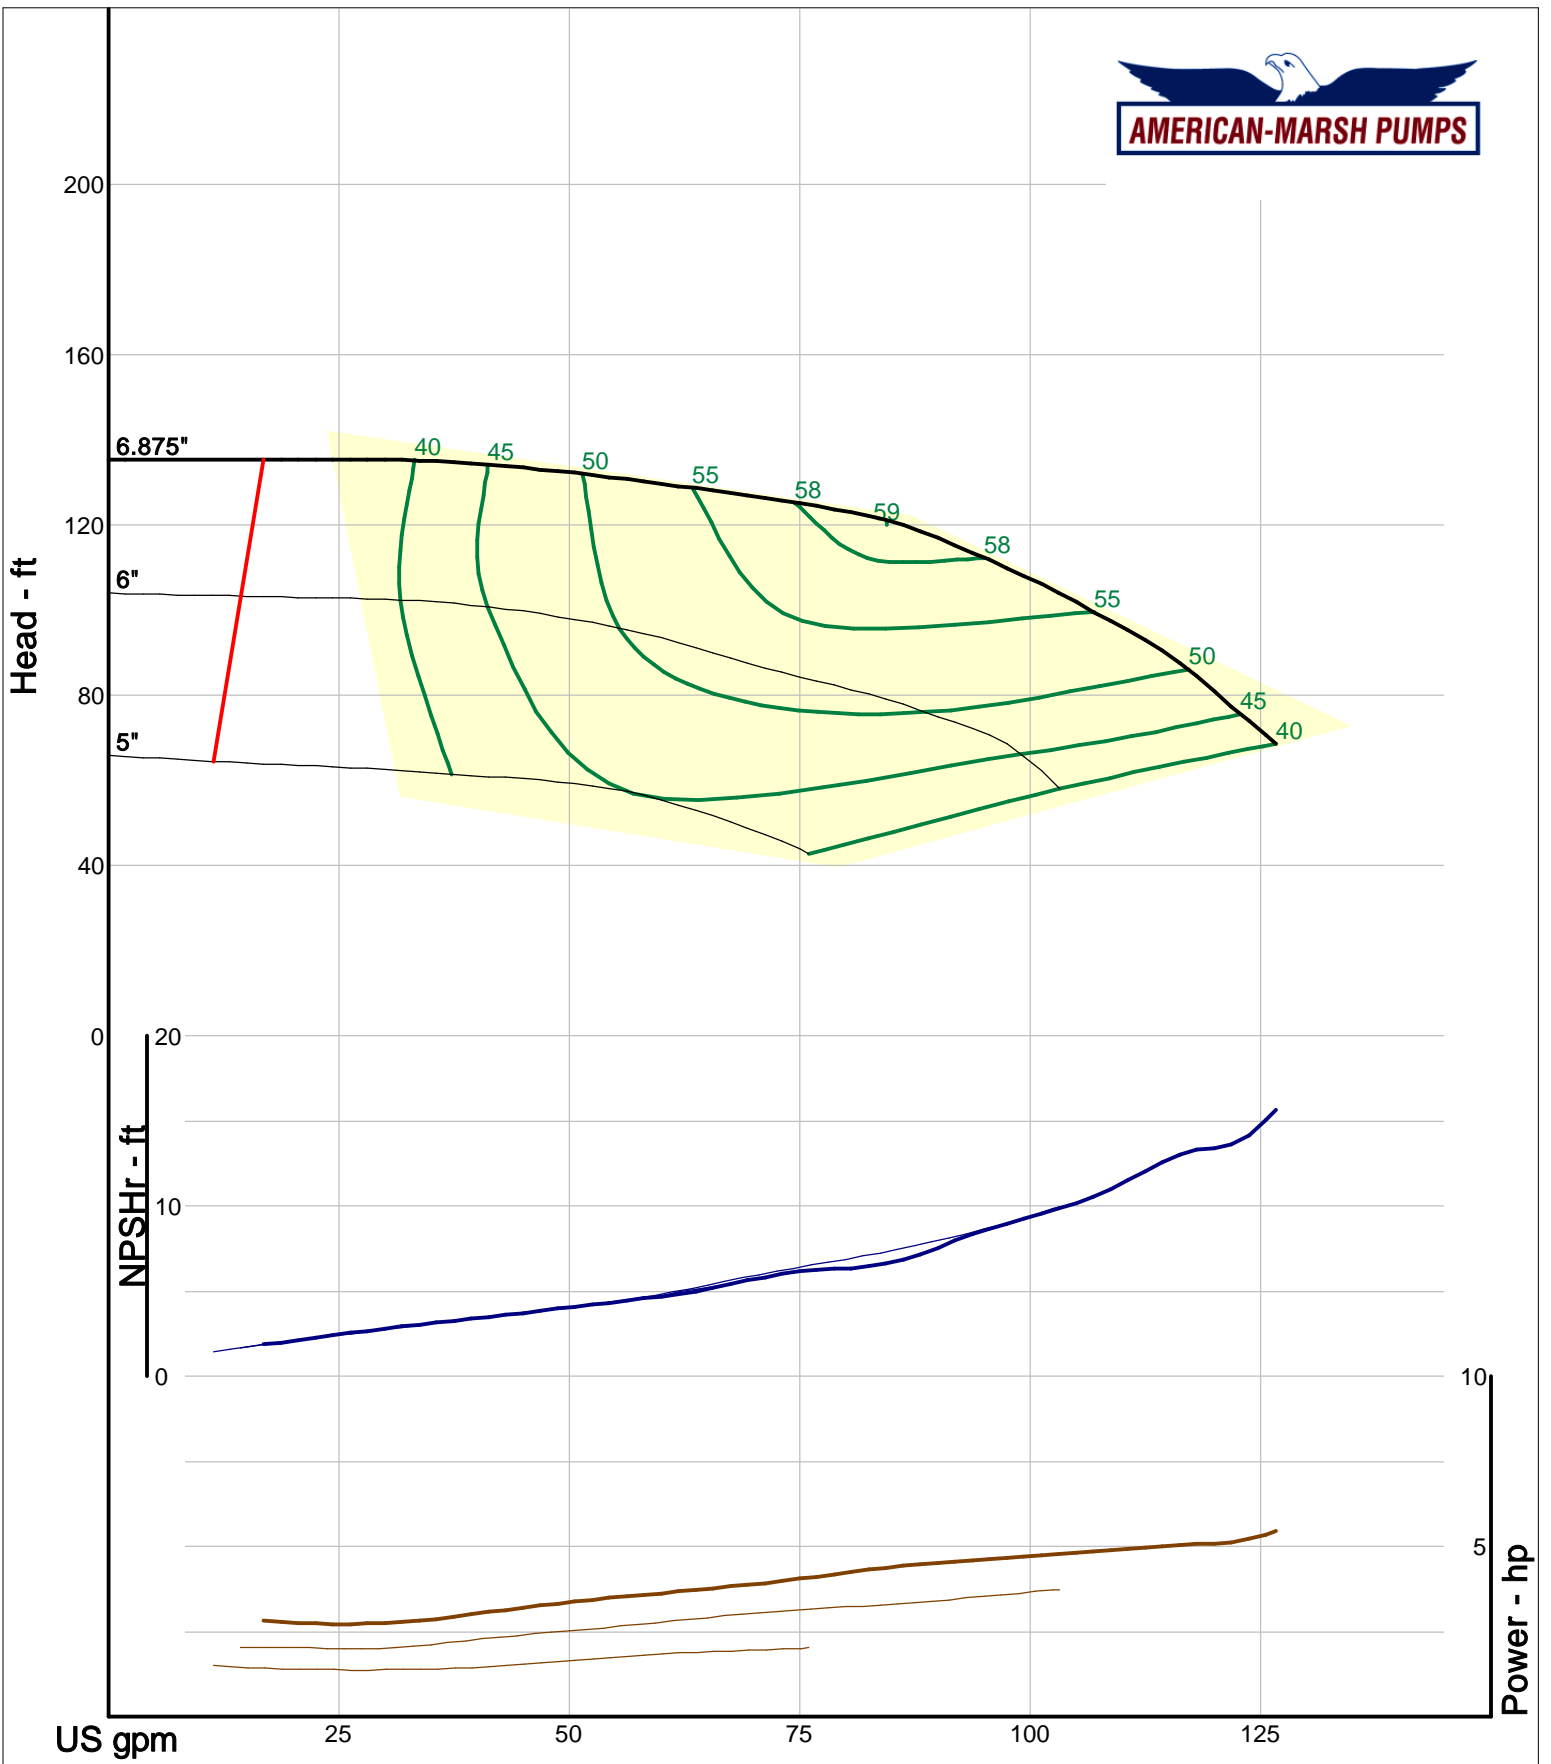

320 Series Vertical Sump

3000 RPM Performance Curves
Enclosed Impellers

Company: American-Marsh Pumps
Name:
12/03/05

American-Marsh Pumps
Catalog: WTRWKS-2005c.50, vers 2.5c
320_SUMP/SRE - 3000

Size: 1.25x2-5 RE
Speed: 2900 rpm
Dia: 5.5 in
Curve: CS-15102

Company: American-Marsh Pumps
 Name:
 12/03/05

American-Marsh Pumps
 Catalog: WTRWKS-2005c.50, vers 2.5c
 320_SUMP/SRE - 3000

Size: 1.25x2-7 RE
 Speed: 2900 rpm
 Dia: 6.875 in
 Curve: CS-15104

Company: American-Marsh Pumps
 Name:
 12/03/05

American-Marsh Pumps
 Catalog: WTRWKS-2005c.50, vers 2.5c
 320_SUMP/SRE - 3000

Size: 1.25x2-8 RE
 Speed: 2900 rpm
 Dia: 8.5 in
 Curve: CS-15106

Company: American-Marsh Pumps
 Name:
 12/03/05

American-Marsh Pumps
 Catalog: WTRWKS-2005c.50, vers 2.5c
 320_SUMP/SRE - 3000

Size: 1.25x2-10 RE
 Speed: 2900 rpm
 Dia: 10.375 in
 Curve: CS-15108

Company: American-Marsh Pumps
 Name:
 12/03/05

American-Marsh Pumps
 Catalog: WTRWKS-2005c.50, vers 2.5c
 320_SUMP/SRE - 3000

Size: 1.5x2.5-5 RE
 Speed: 2900 rpm
 Dia: 5.5 in
 Curve: CS-15110