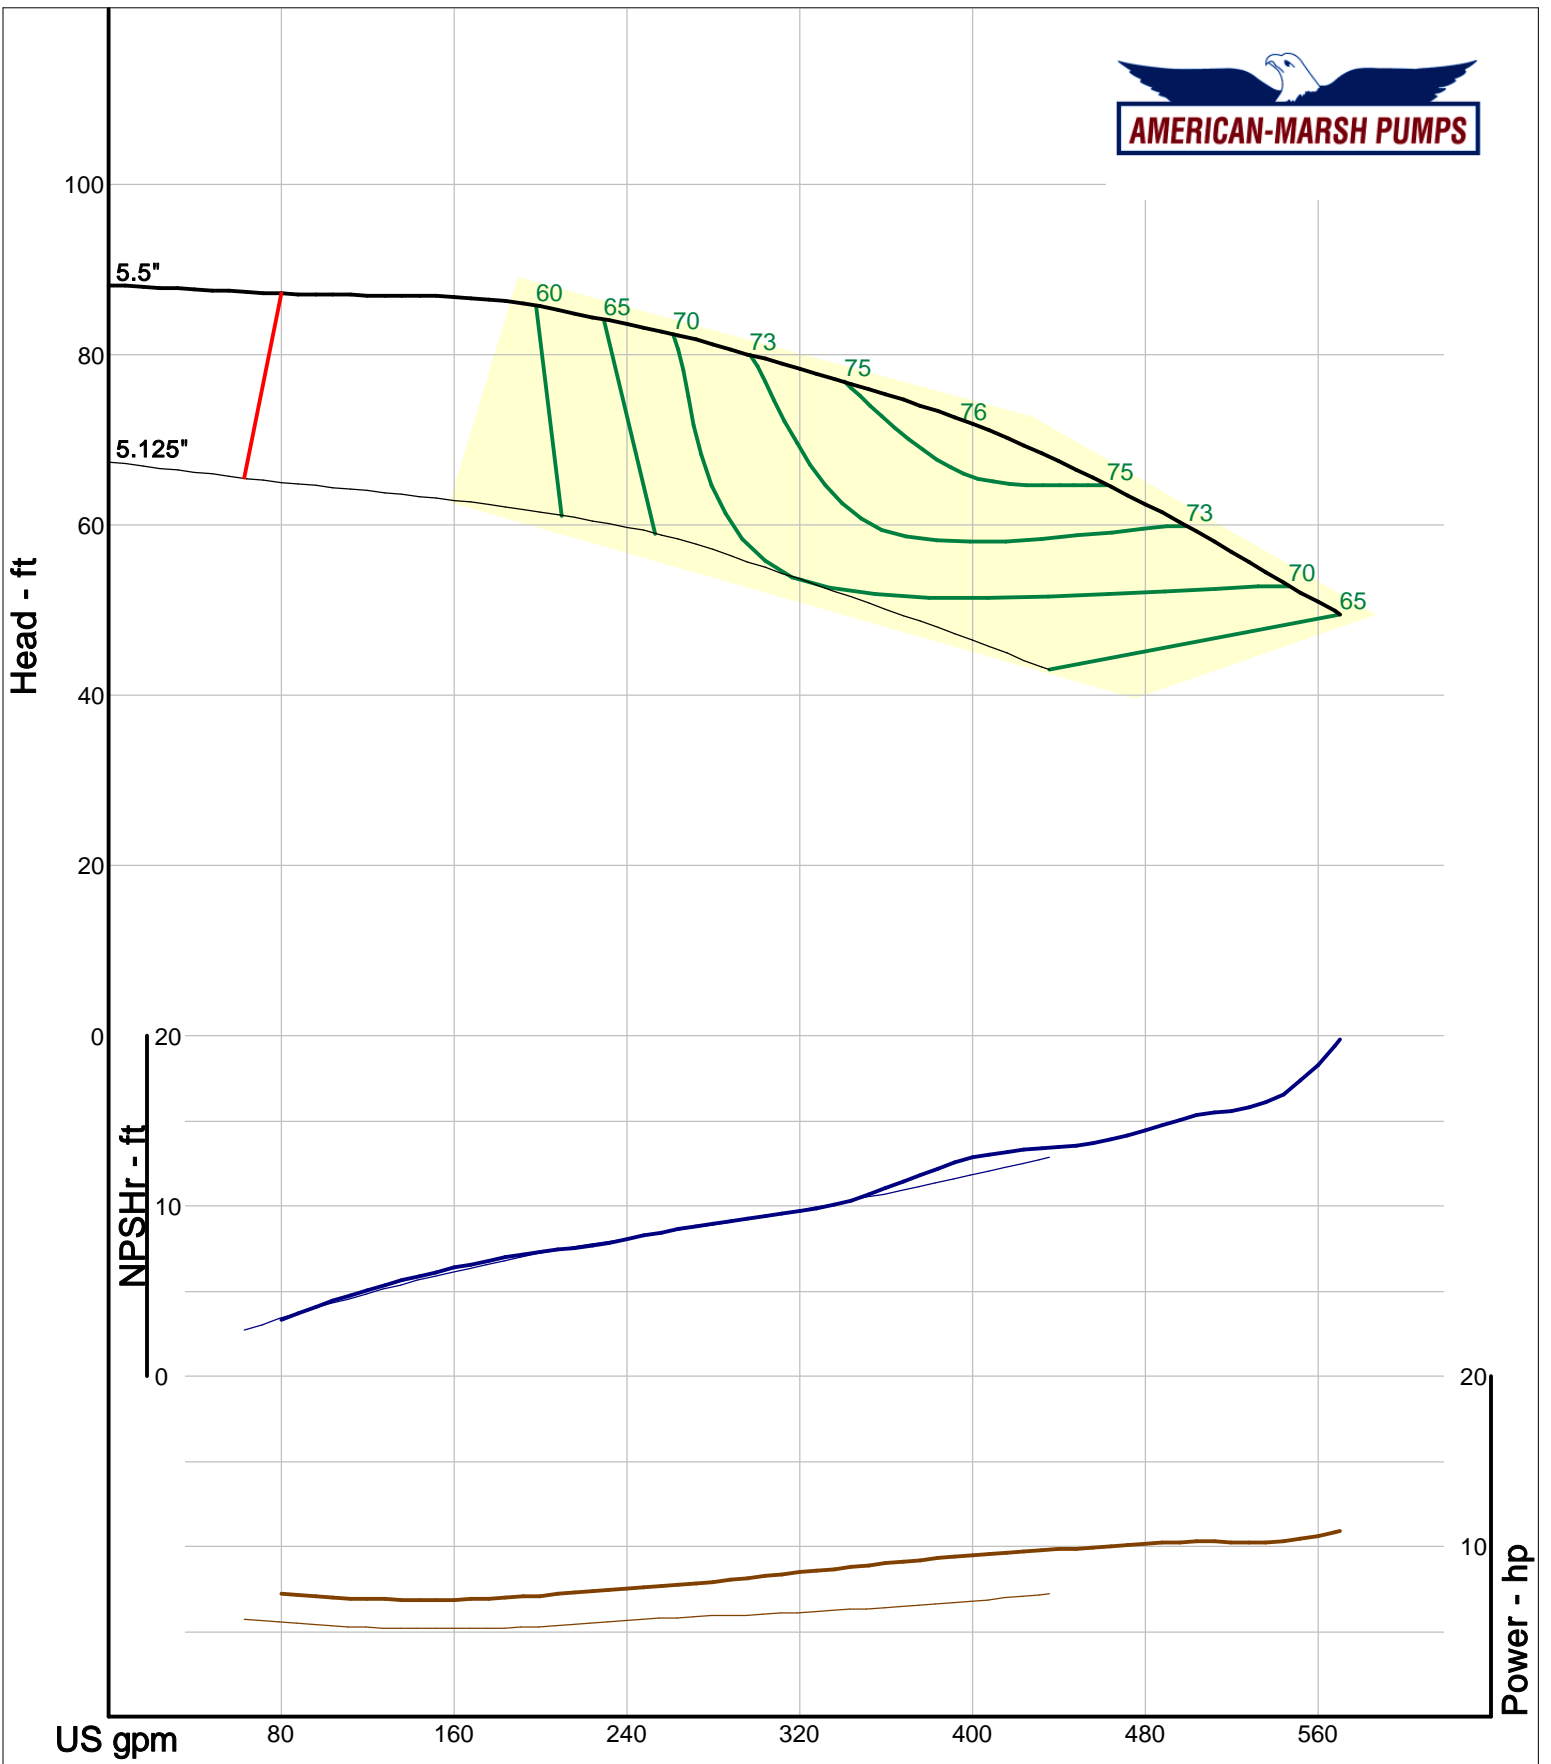

320 Series Vertical Sump

3000 RPM Performance Curves
Enclosed Impellers

Company: American-Marsh Pumps
Name:
12/03/05

American-Marsh Pumps
Catalog: WTRWKS-2005c.50, vers 2.5c
320_SUMP/SRE - 3000

Size: 1.25x2-5 RE
Speed: 2900 rpm
Dia: 5.5 in
Curve: CS-15102

Company: American-Marsh Pumps
 Name:
 12/03/05

American-Marsh Pumps
 Catalog: WTRWKS-2005c.50, vers 2.5c
 320_SUMP/SRE - 3000

Size: 2x2.5-7 RE
 Speed: 2900 rpm
 Dia: 6.875 in
 Curve: CS-15122

Company: American-Marsh Pumps
 Name:
 12/03/05

American-Marsh Pumps
 Catalog: WTRWKS-2005c.50, vers 2.5c
 320_SUMP/SRE - 3000

Size: 2x2.5-8 RE
 Speed: 2900 rpm
 Dia: 8.375 in
 Curve: CS-15124

Company: American-Marsh Pumps
 Name:
 12/03/05

American-Marsh Pumps
 Catalog: WTRWKS-2005c.50, vers 2.5c
 320_SUMP/SRE - 3000

Size: 2x2.5-10 RE
 Speed: 2900 rpm
 Dia: 10.375 in
 Curve: CS-15126

Company: American-Marsh Pumps
 Name:
 12/03/05

American-Marsh Pumps
 Catalog: WTRWKS-2005c.50, vers 2.5c
 320_SUMP/SRE - 3000

Size: 2.5x3-5 RE
 Speed: 2900 rpm
 Dia: 5.5 in
 Curve: CS-15130