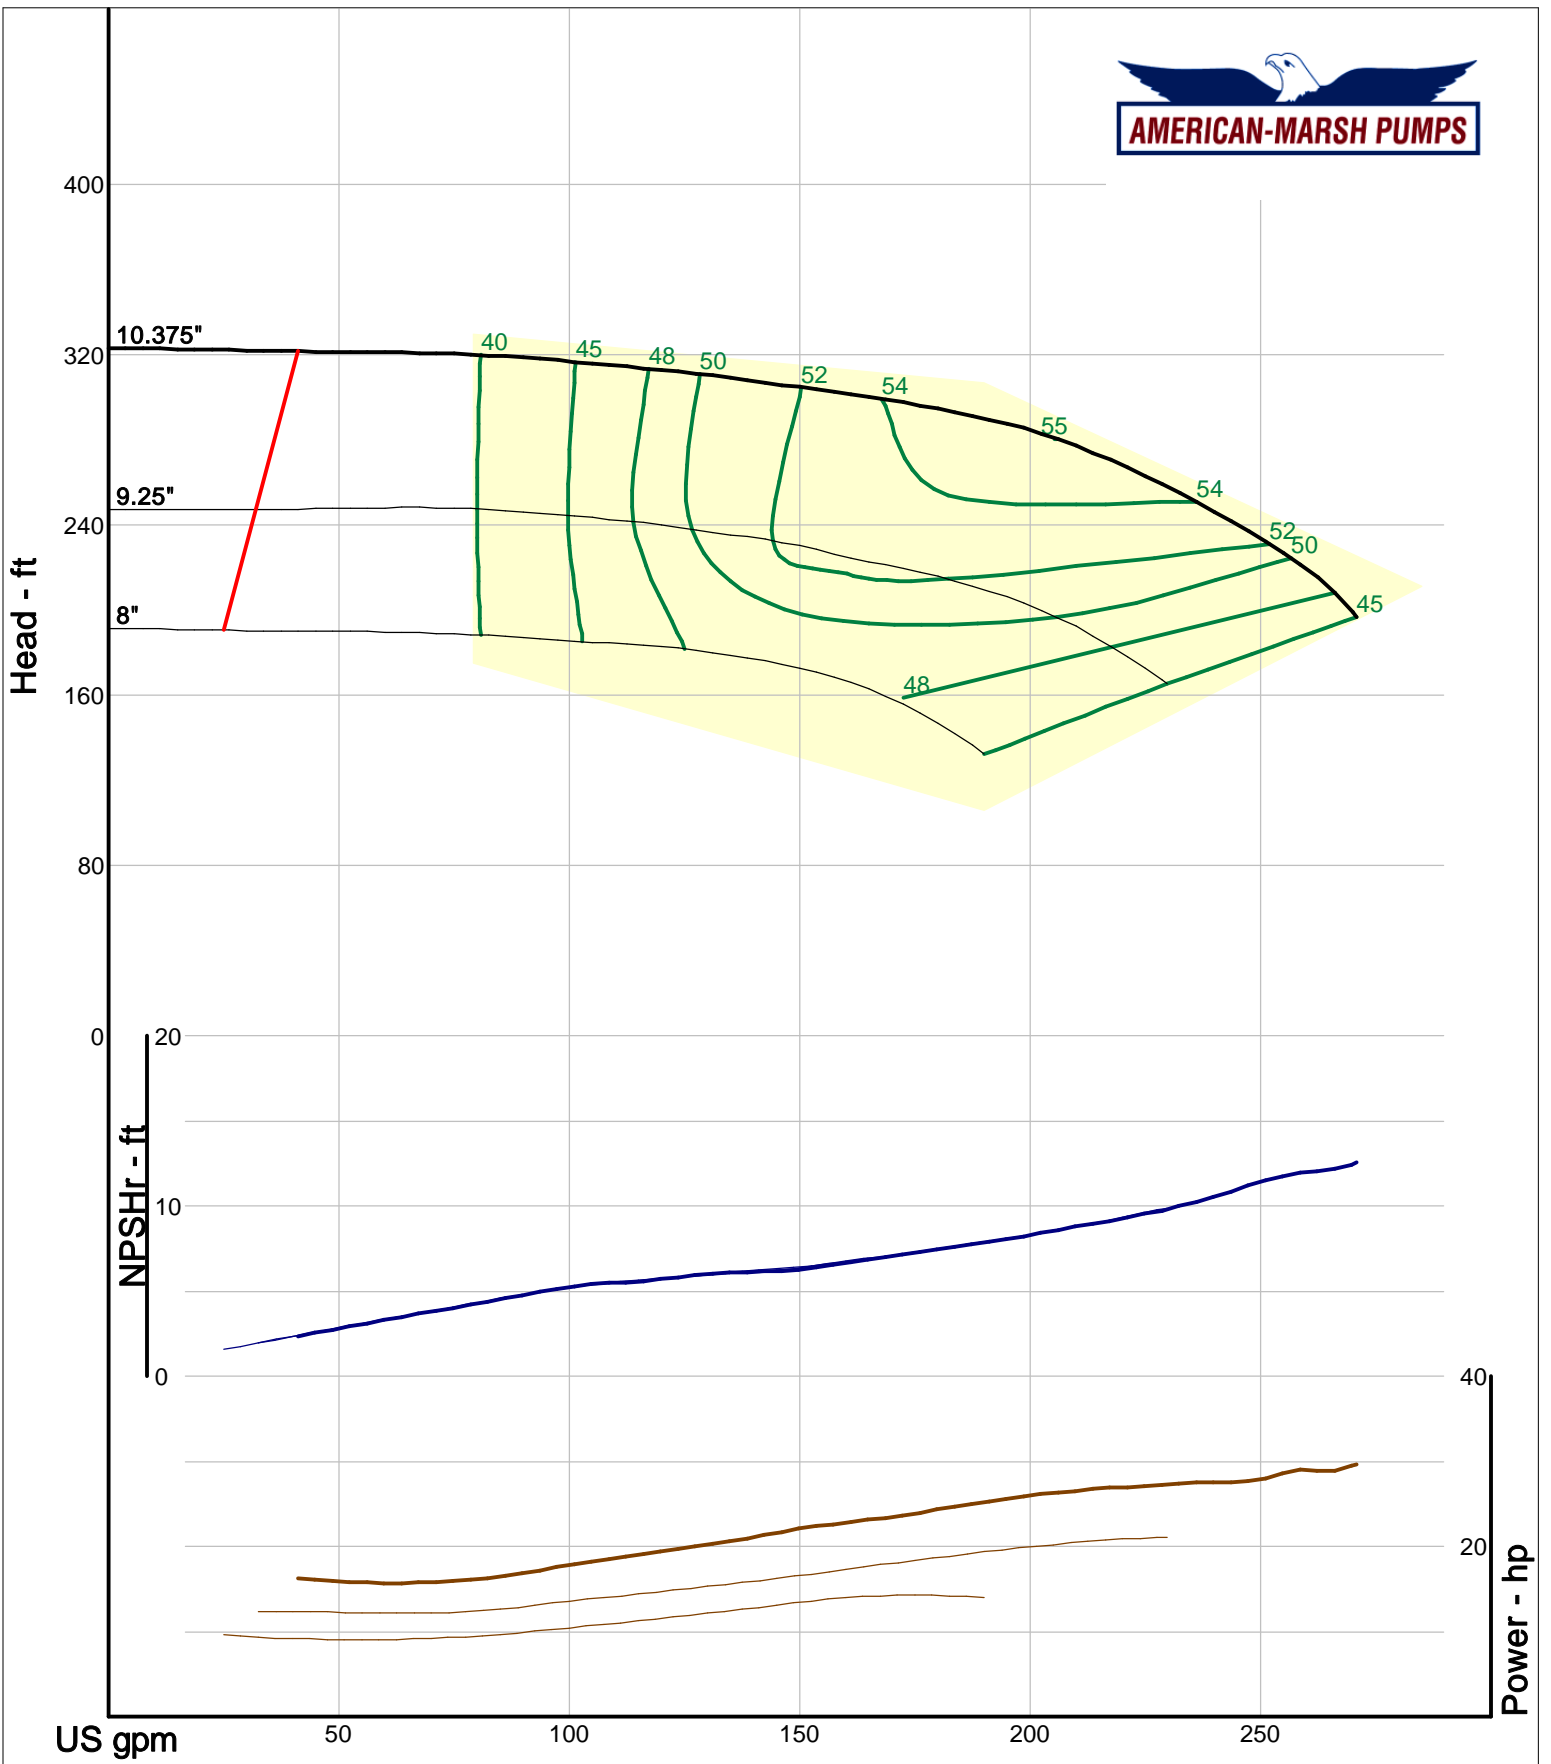

320 Series Vertical Sump

3000 RPM Performance Curves
Enclosed Impellers

Company: American-Marsh Pumps
Name:
12/03/05

American-Marsh Pumps
Catalog: WTRWKS-2005c.50, vers 2.5c
320_SUMP/SRE - 3000

Size: 1.25x2-5 RE
Speed: 2900 rpm
Dia: 5.5 in
Curve: CS-15102

American-Marsh Pumps
 Catalog: WTRWKS-2005c.50, vers 2.5c
 320_SUMP/SRE - 3000

Size: 1.25x2-8 RE
 Speed: 2900 rpm
 Dia: 8.5 in
 Curve: CS-15106

Company: American-Marsh Pumps
 Name:
 12/03/05

American-Marsh Pumps
 Catalog: WTRWKS-2005c.50, vers 2.5c
 320_SUMP/SRE - 3000

Company: American-Marsh Pumps
 Name:
 12/03/05

American-Marsh Pumps
 Catalog: WTRWKS-2005c.50, vers 2.5c
 320_SUMP/SRE - 3000

Size: 1.5x2.5-7 RE
 Speed: 2900 rpm
 Dia: 6.875 in
 Curve: CS-15112

Company: American-Marsh Pumps
 Name:
 12/03/05

American-Marsh Pumps
 Catalog: WTRWKS-2005c.50, vers 2.5c
 320_SUMP/SRE - 3000

Size: 1.5x2.5-8 RE
 Speed: 2900 rpm
 Dia: 8.375 in
 Curve: CS-15114

Company: American-Marsh Pumps
 Name:
 12/03/05

American-Marsh Pumps
 Catalog: WTRWKS-2005c.50, vers 2.5c
 320_SUMP/SRE - 3000