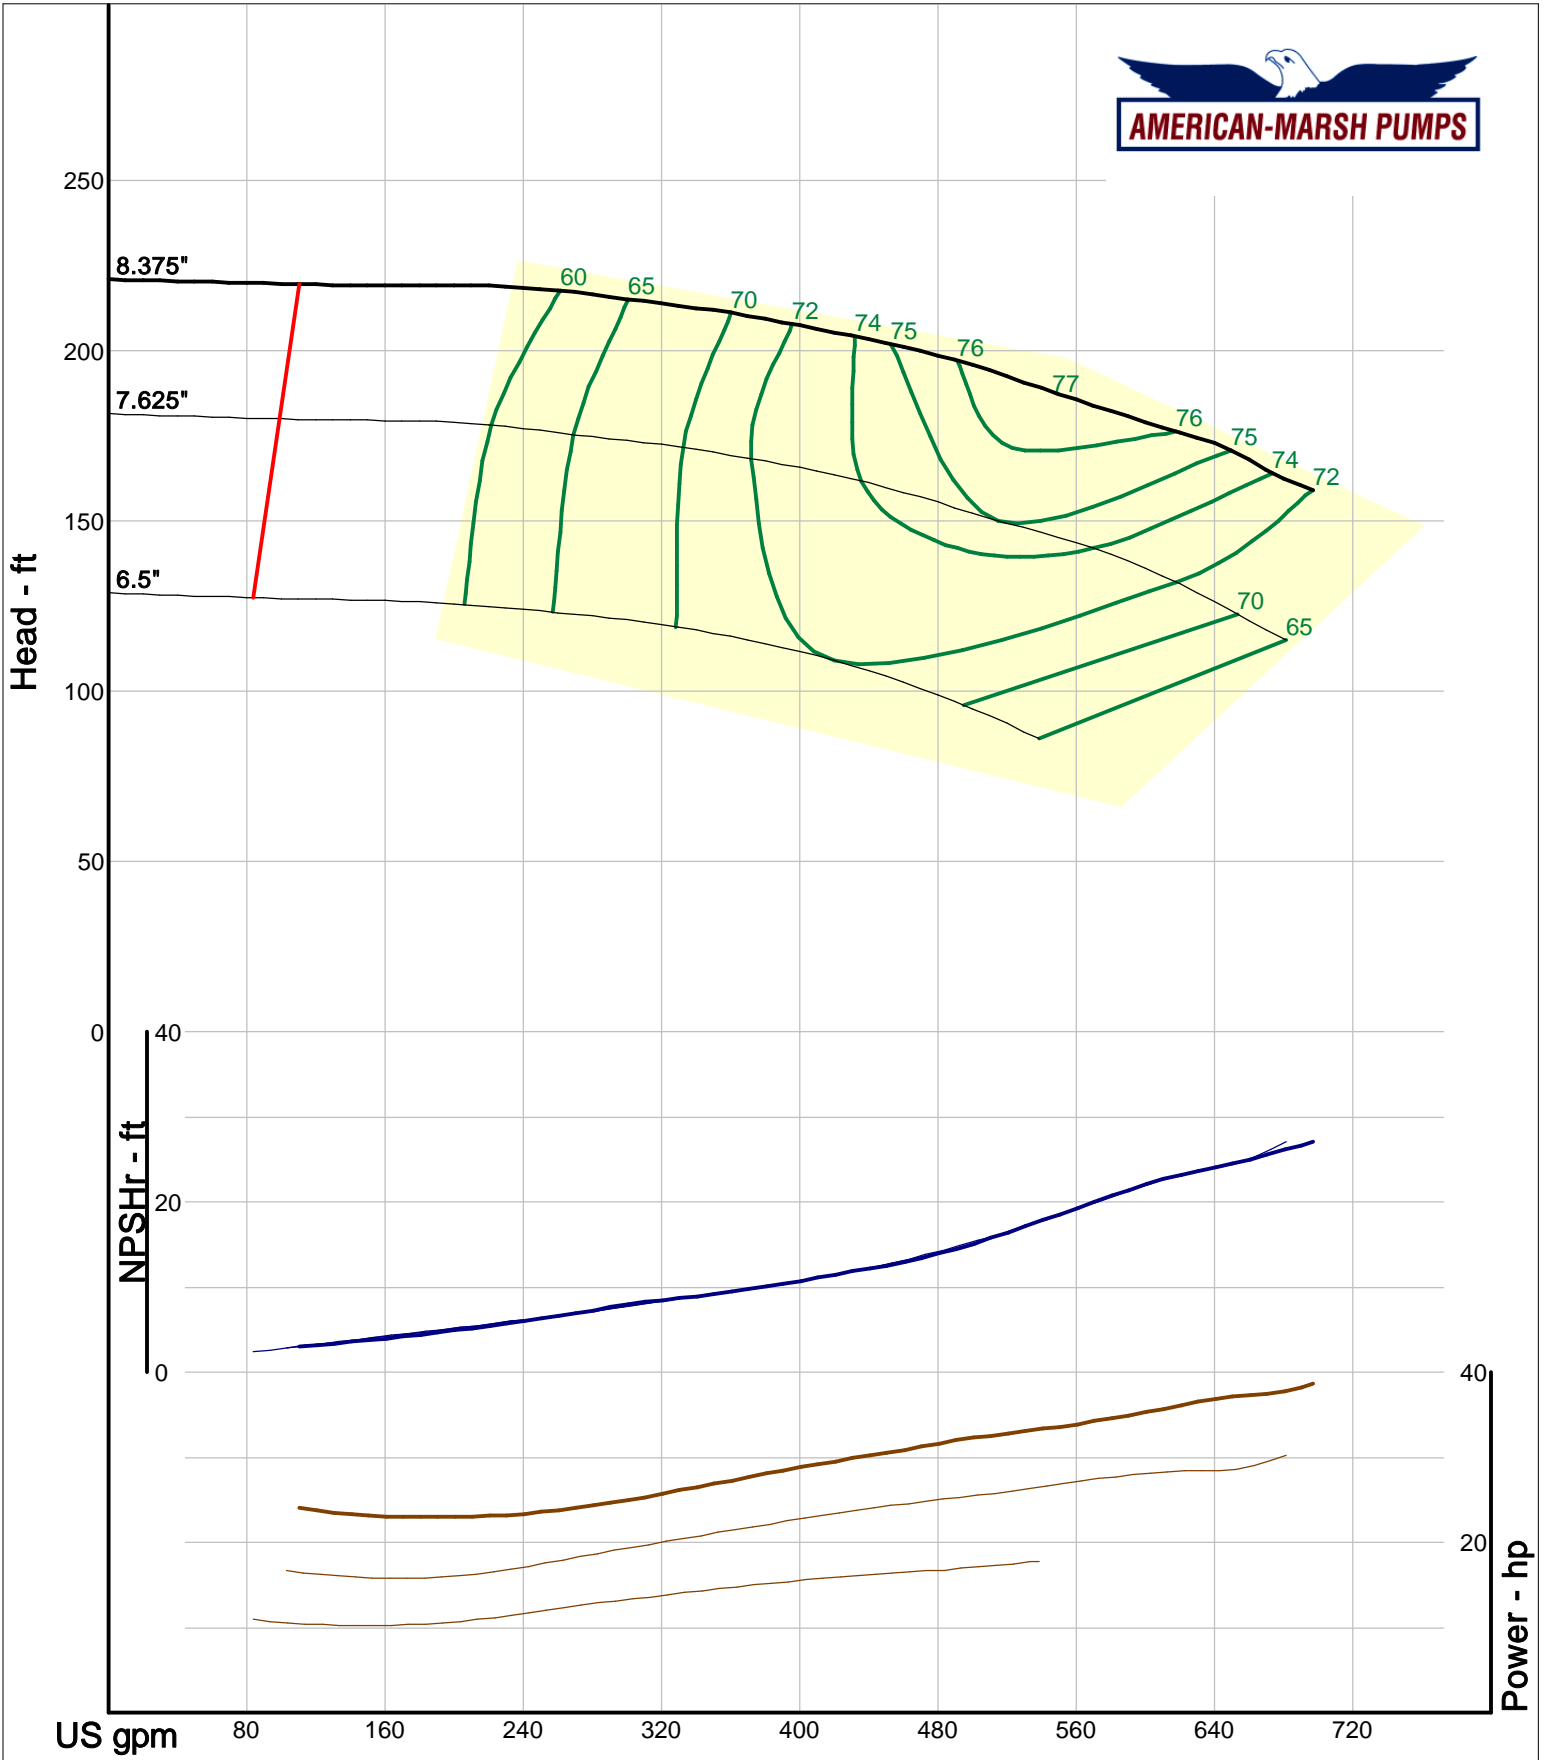

320 Series Vertical Sump

3000 RPM Performance Curves
Enclosed Impellers

Company: American-Marsh Pumps
Name:
12/03/05

American-Marsh Pumps
Catalog: WTRWKS-2005c.50, vers 2.5c
320_SUMP/SRE - 3000

Size: 1.25x2-5 RE
Speed: 2900 rpm
Dia: 5.5 in
Curve: CS-15102

American-Marsh Pumps
 Catalog: WTRWKS-2005c.50, vers 2.5c
 320_SUMP/SRE - 3000

Size: 2x2.5-8 RE
 Speed: 2900 rpm
 Dia: 8.375 in
 Curve: CS-15124

Company: American-Marsh Pumps
 Name:
 12/03/05

American-Marsh Pumps
 Catalog: WTRWKS-2005c.50, vers 2.5c
 320_SUMP/SRE - 3000

Size: 2x2.5-10 RE
 Speed: 2900 rpm
 Dia: 10.375 in
 Curve: CS-15126

Company: American-Marsh Pumps
 Name:
 12/03/05

American-Marsh Pumps
 Catalog: WTRWKS-2005c.50, vers 2.5c
 320_SUMP/SRE - 3000

Size: 2.5x3-5 RE
 Speed: 2900 rpm
 Dia: 5.5 in
 Curve: CS-15130

Company: American-Marsh Pumps
 Name:
 12/03/05

American-Marsh Pumps
 Catalog: WTRWKS-2005c.50, vers 2.5c
 320_SUMP/SRE - 3000

Size: 2.5x3-7 RE
 Speed: 2900 rpm
 Dia: 6.875 in
 Curve: CS-15132

Company: American-Marsh Pumps
 Name:
 12/03/05