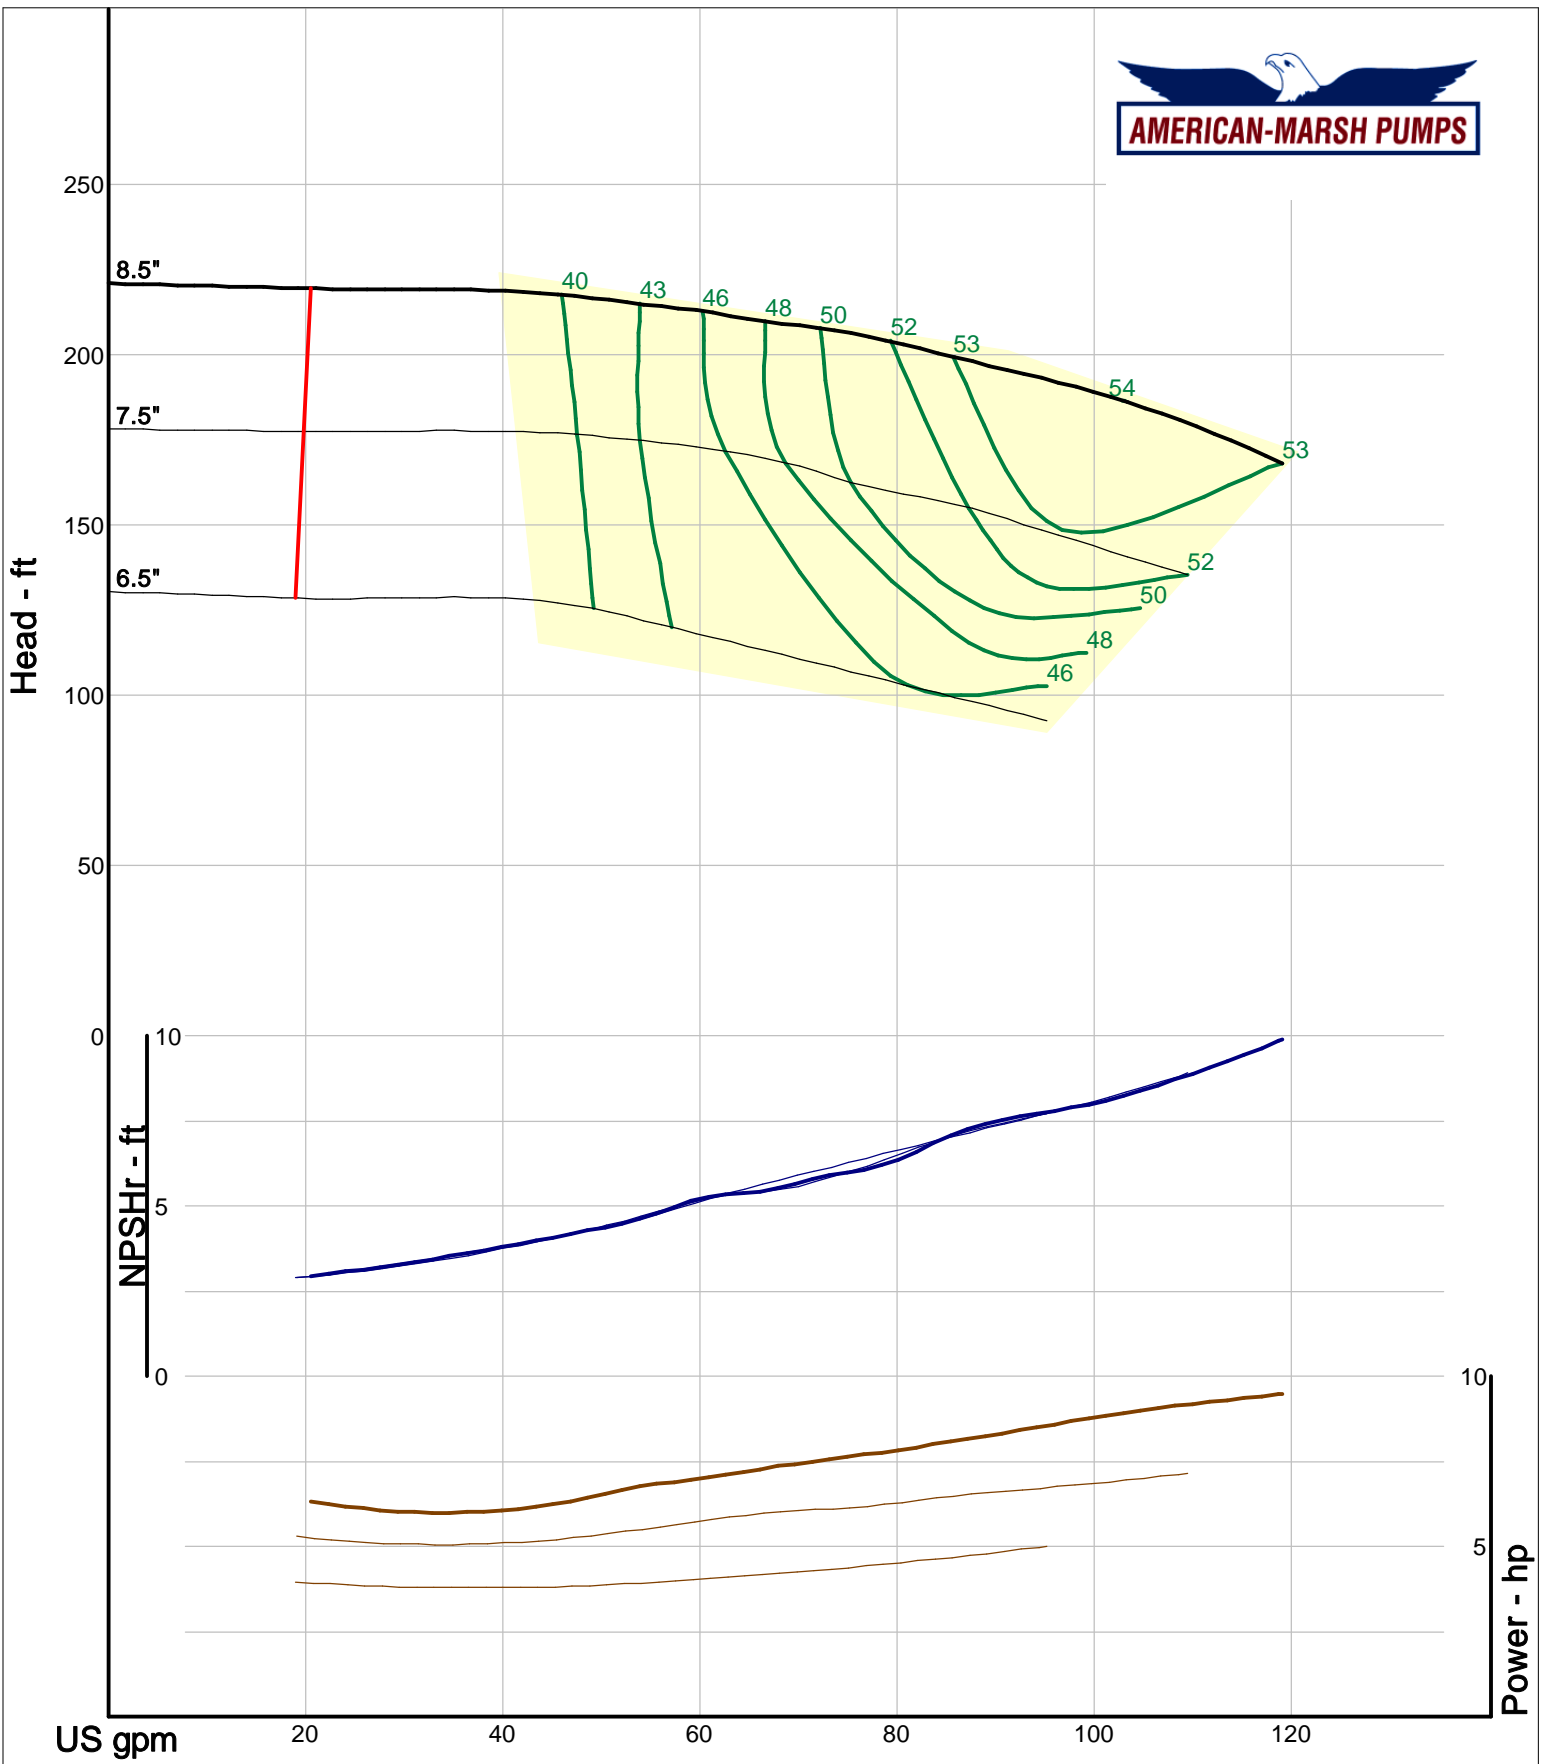

320 Series Vertical Sump

3000 RPM Performance Curves
Enclosed Impellers

Company: American-Marsh Pumps
Name:
12/03/05

American-Marsh Pumps
Catalog: WTRWKS-2005c.50, vers 2.5c
320_SUMP/SRE - 3000

Size: 1.25x2-5 RE
Speed: 2900 rpm
Dia: 5.5 in
Curve: CS-15102

Company: American-Marsh Pumps
 Name:
 12/03/05

American-Marsh Pumps
 Catalog: WTRWKS-2005c.50, vers 2.5c
 320_SUMP/SRE - 3000

Size: 1.25x2-7 RE
 Speed: 2900 rpm
 Dia: 6.875 in
 Curve: CS-15104

Company: American-Marsh Pumps
 Name:
 12/03/05

American-Marsh Pumps
 Catalog: WTRWKS-2005c.50, vers 2.5c
 320_SUMP/SRE - 3000

Size: 1.25x2-8 RE
 Speed: 2900 rpm
 Dia: 8.5 in
 Curve: CS-15106

Company: American-Marsh Pumps
 Name:
 12/03/05

American-Marsh Pumps
 Catalog: WTRWKS-2005c.50, vers 2.5c
 320_SUMP/SRE - 3000

Size: 1.25x2-10 RE
 Speed: 2900 rpm
 Dia: 10.375 in
 Curve: CS-15108

Company: American-Marsh Pumps
 Name:
 12/03/05

American-Marsh Pumps
 Catalog: WTRWKS-2005c.50, vers 2.5c
 320_SUMP/SRE - 3000

Size: 1.5x2.5-5 RE
 Speed: 2900 rpm
 Dia: 5.5 in
 Curve: CS-15110