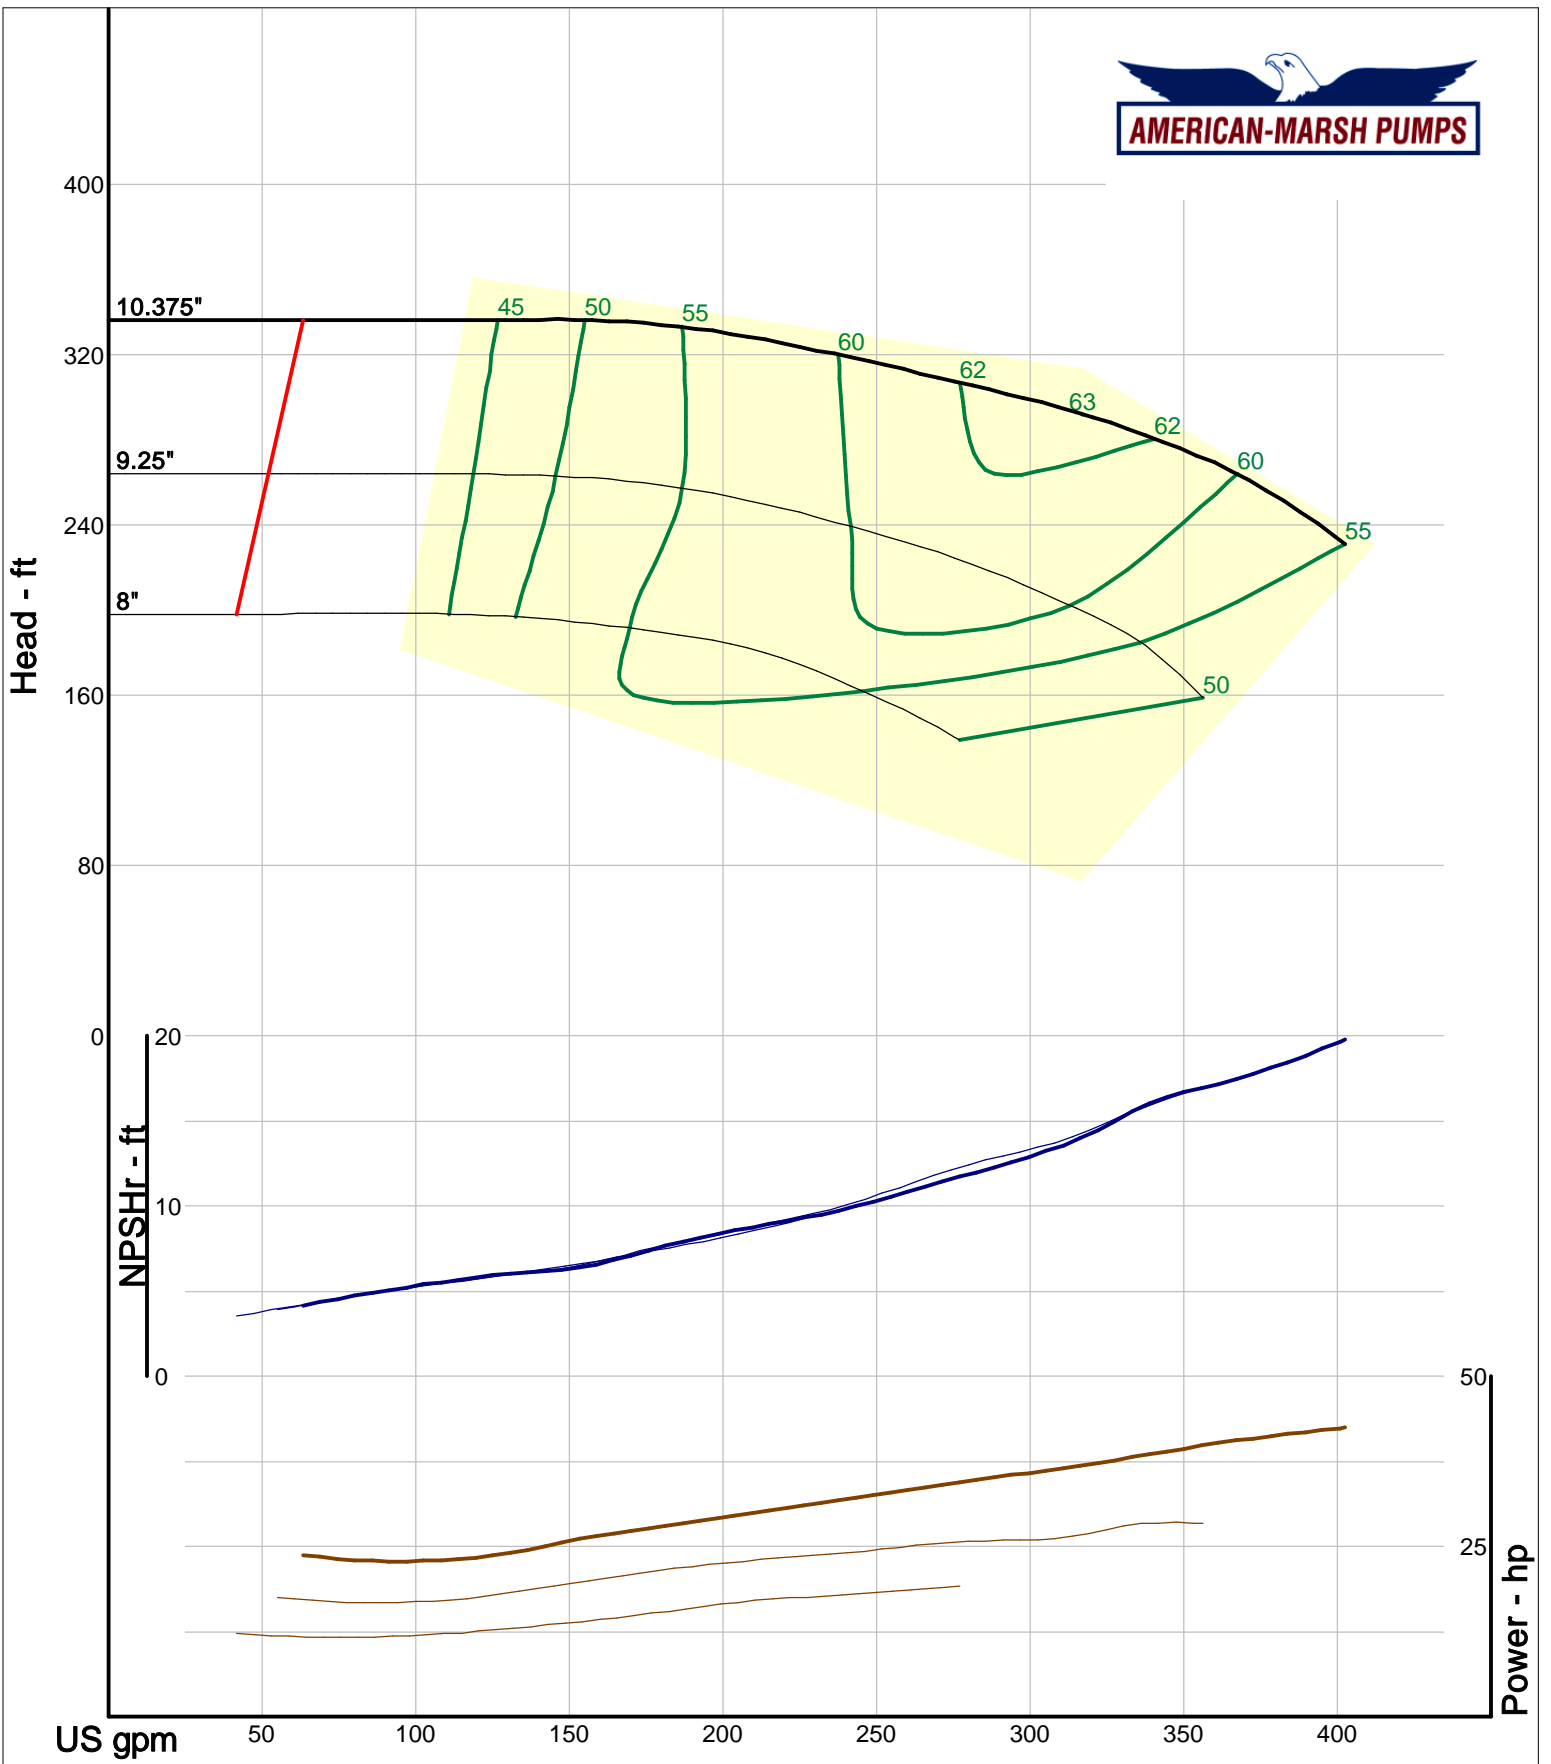

American-Marsh Pumps
 Catalog: WTRWKS-2005c.50, vers 2.5c
 320_SUMP/SRE - 3000

Size: 1.25x2-8 RE
 Speed: 2900 rpm
 Dia: 8.5 in
 Curve: CS-15106

Company: American-Marsh Pumps
 Name:
 12/03/05

American-Marsh Pumps
 Catalog: WTRWKS-2005c.50, vers 2.5c
 320_SUMP/SRE - 3000

Size: 1.5x2.5-10 RE
 Speed: 2900 rpm
 Dia: 10.375 in
 Curve: CS-15116

Company: American-Marsh Pumps
 Name:
 12/03/05

American-Marsh Pumps
 Catalog: WTRWKS-2005c.50, vers 2.5c
 320_SUMP/SRE - 3000

Size: 2x2.5-5 RE
 Speed: 2900 rpm
 Dia: 5.5 in
 Curve: CS-15120

Company: American-Marsh Pumps
 Name:
 12/03/05

American-Marsh Pumps
 Catalog: WTRWKS-2005c.50, vers 2.5c
 320_SUMP/SRE - 3000

Size: 2x2.5-7 RE
 Speed: 2900 rpm
 Dia: 6.875 in
 Curve: CS-15122

Company: American-Marsh Pumps
 Name:
 12/03/05

American-Marsh Pumps
 Catalog: WTRWKS-2005c.50, vers 2.5c
 320_SUMP/SRE - 3000

Size: 2x2.5-8 RE
 Speed: 2900 rpm
 Dia: 8.375 in
 Curve: CS-15124

Company: American-Marsh Pumps
 Name:
 12/03/05

American-Marsh Pumps
 Catalog: WTRWKS-2005c.50, vers 2.5c
 320_SUMP/SRE - 3000