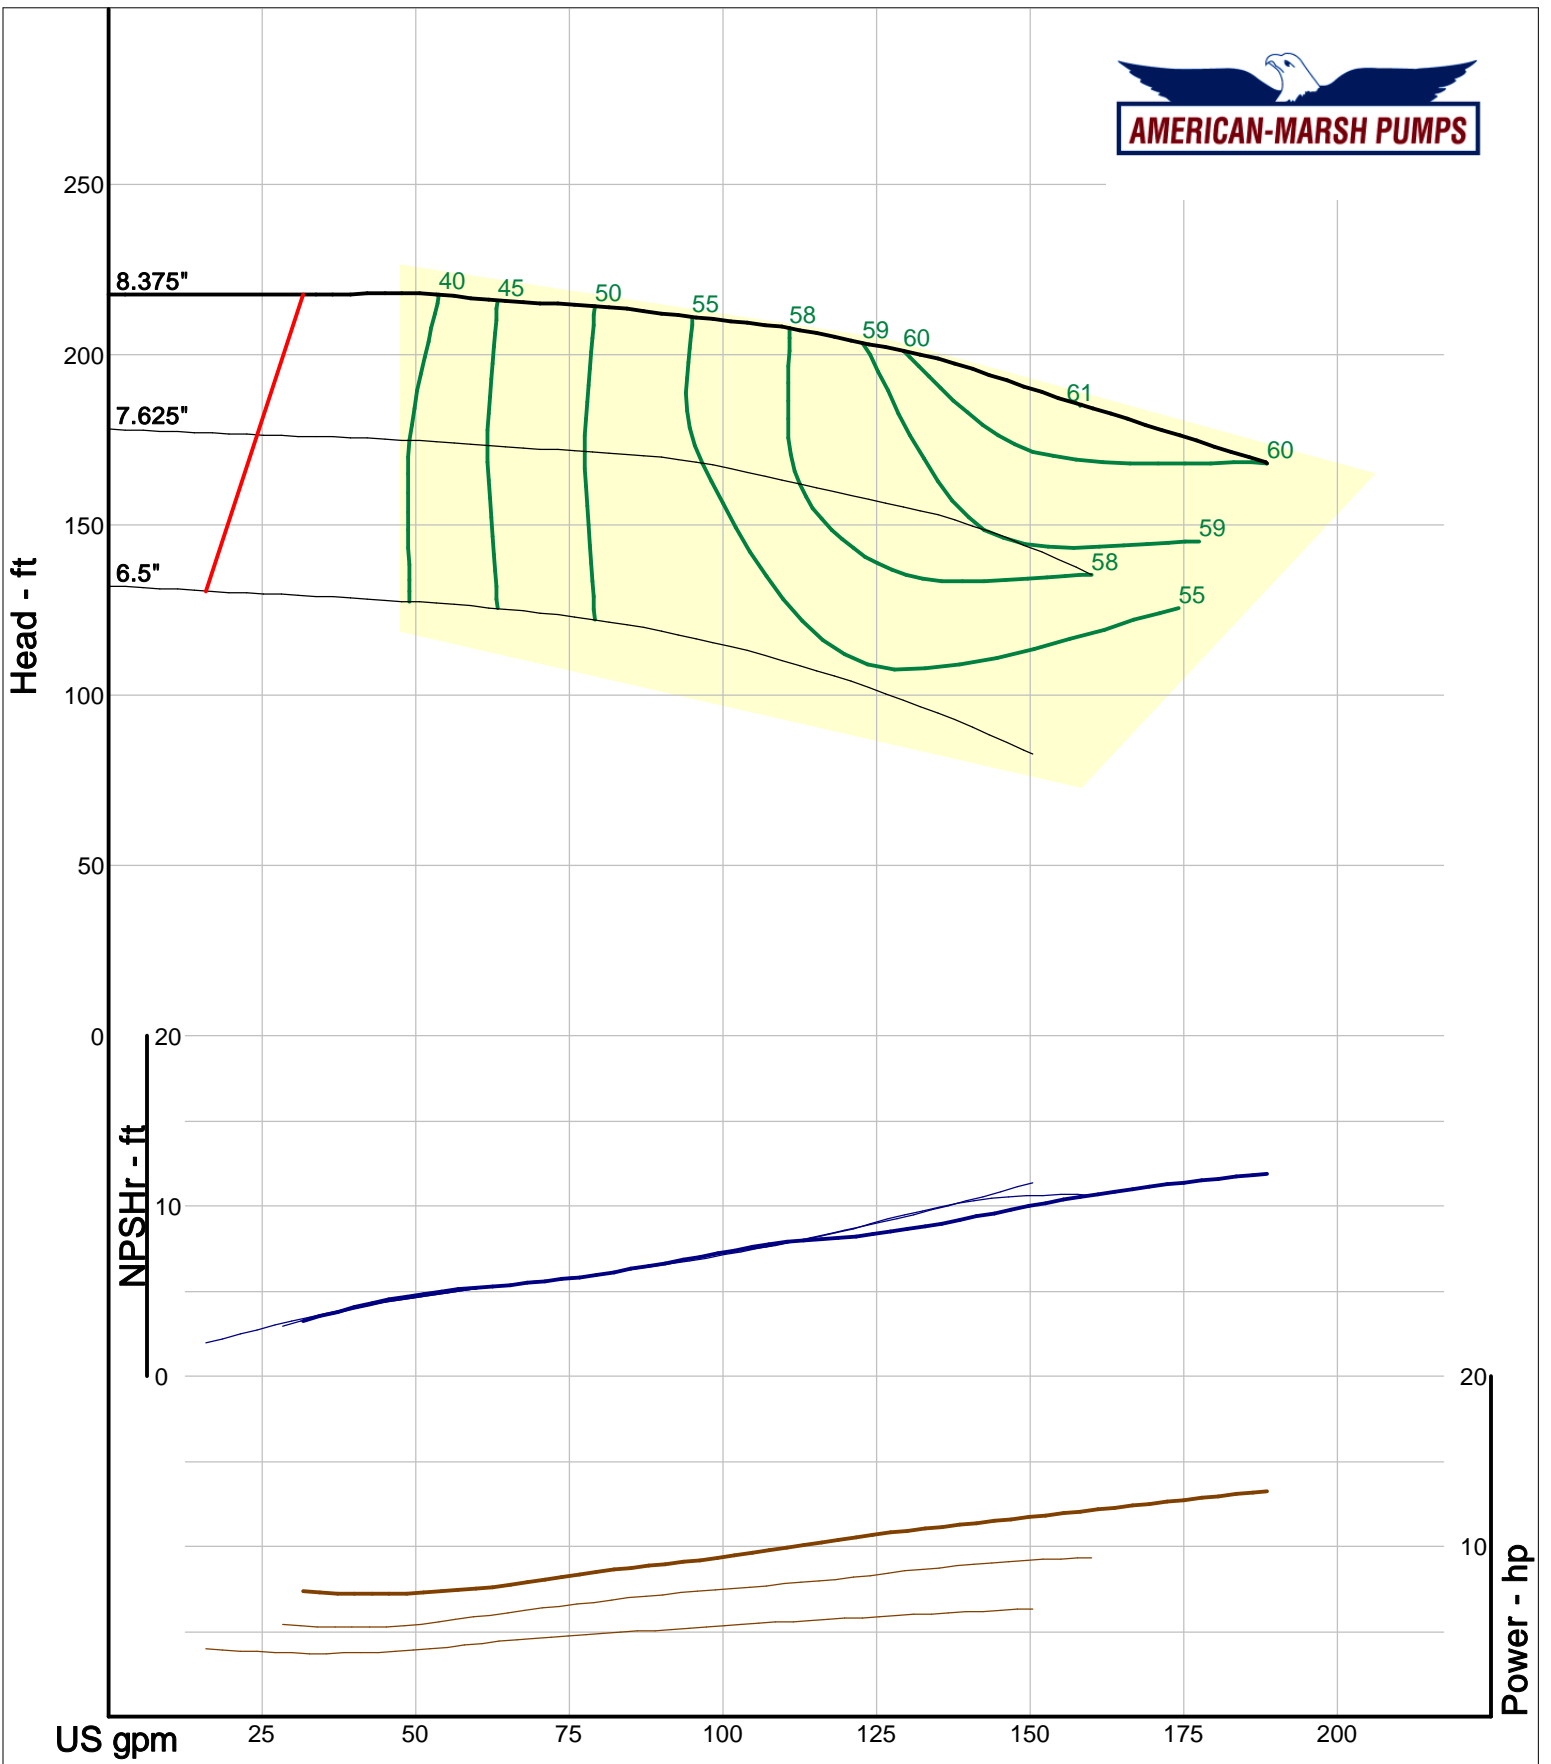

Company: American-Marsh Pumps
Name:
12/03/05

American-Marsh Pumps
Catalog: WTRWKS-2005c.50, vers 2.5c
320_SUMP/SRE - 3000

Size: 1.5x2.5-8 RE
Speed: 2900 rpm
Dia: 8.375 in
Curve: CS-15114