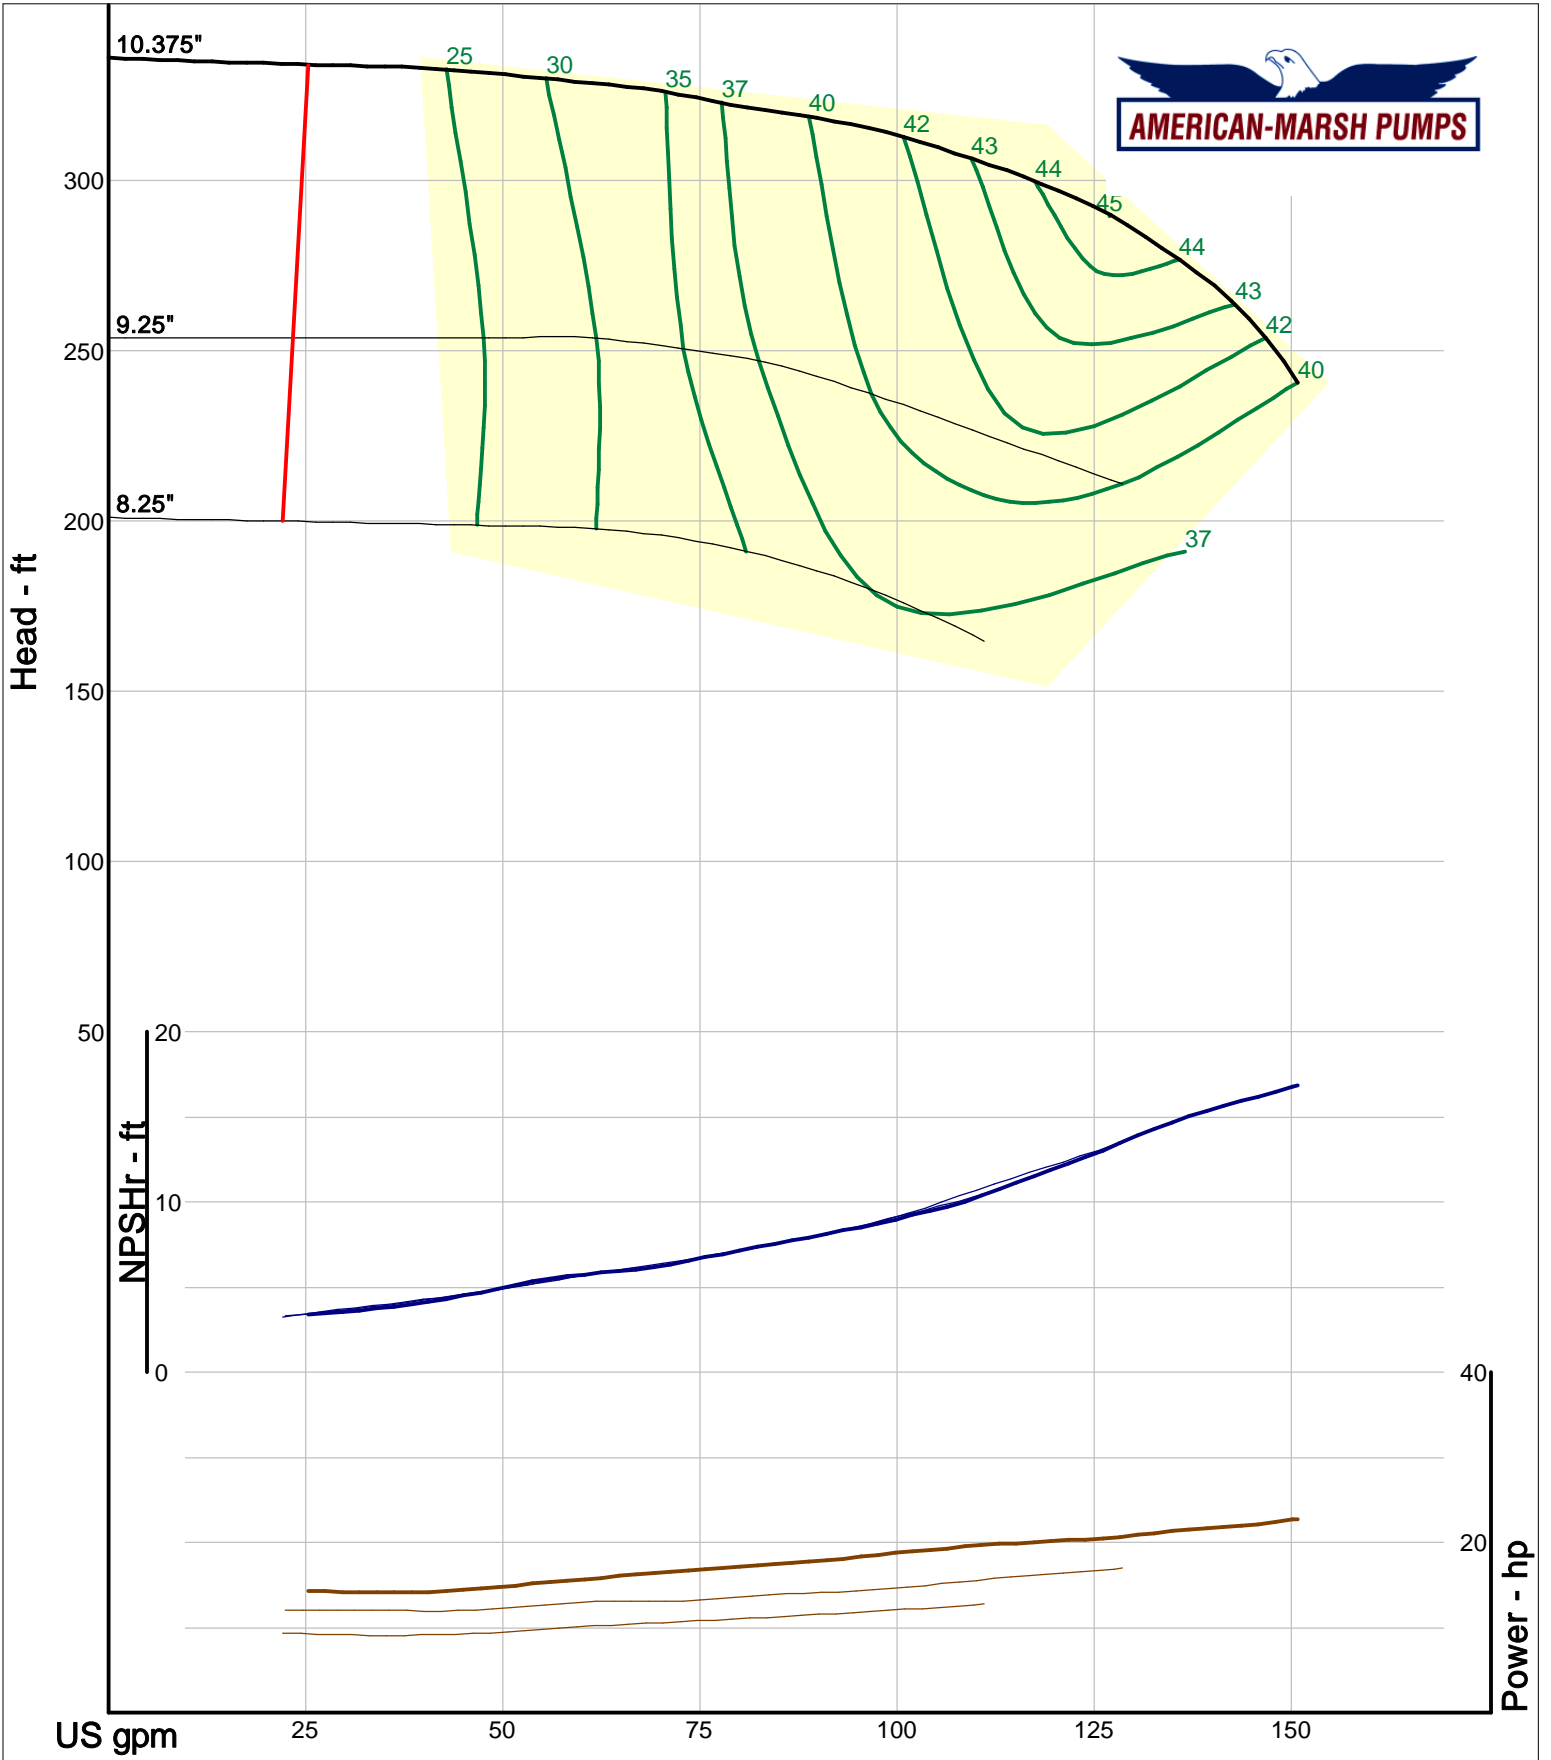

320 Series Vertical Sump

3000 RPM Performance Curves
Enclosed Impellers

Company: American-Marsh Pumps
Name:
12/03/05

American-Marsh Pumps
Catalog: WTRWKS-2005c.50, vers 2.5c
320_SUMP/SRE - 3000

Size: 1.25x2-5 RE
Speed: 2900 rpm
Dia: 5.5 in
Curve: CS-15102

Company: American-Marsh Pumps
 Name:
 12/03/05

American-Marsh Pumps
 Catalog: WTRWKS-2005c.50, vers 2.5c
 320_SUMP/SRE - 3000

Size: 1.25x2-7 RE
 Speed: 2900 rpm
 Dia: 6.875 in
 Curve: CS-15104

Company: American-Marsh Pumps
 Name:
 12/03/05

American-Marsh Pumps
 Catalog: WTRWKS-2005c.50, vers 2.5c
 320_SUMP/SRE - 3000

Size: 1.25x2-8 RE
 Speed: 2900 rpm
 Dia: 8.5 in
 Curve: CS-15106

Company: American-Marsh Pumps
 Name:
 12/03/05

American-Marsh Pumps
 Catalog: WTRWKS-2005c.50, vers 2.5c
 320_SUMP/SRE - 3000

Size: 1.25x2-10 RE
 Speed: 2900 rpm
 Dia: 10.375 in
 Curve: CS-15108

Company: American-Marsh Pumps
 Name:
 12/03/05

American-Marsh Pumps
 Catalog: WTRWKS-2005c.50, vers 2.5c
 320_SUMP/SRE - 3000

Size: 1.5x2.5-5 RE
 Speed: 2900 rpm
 Dia: 5.5 in
 Curve: CS-15110