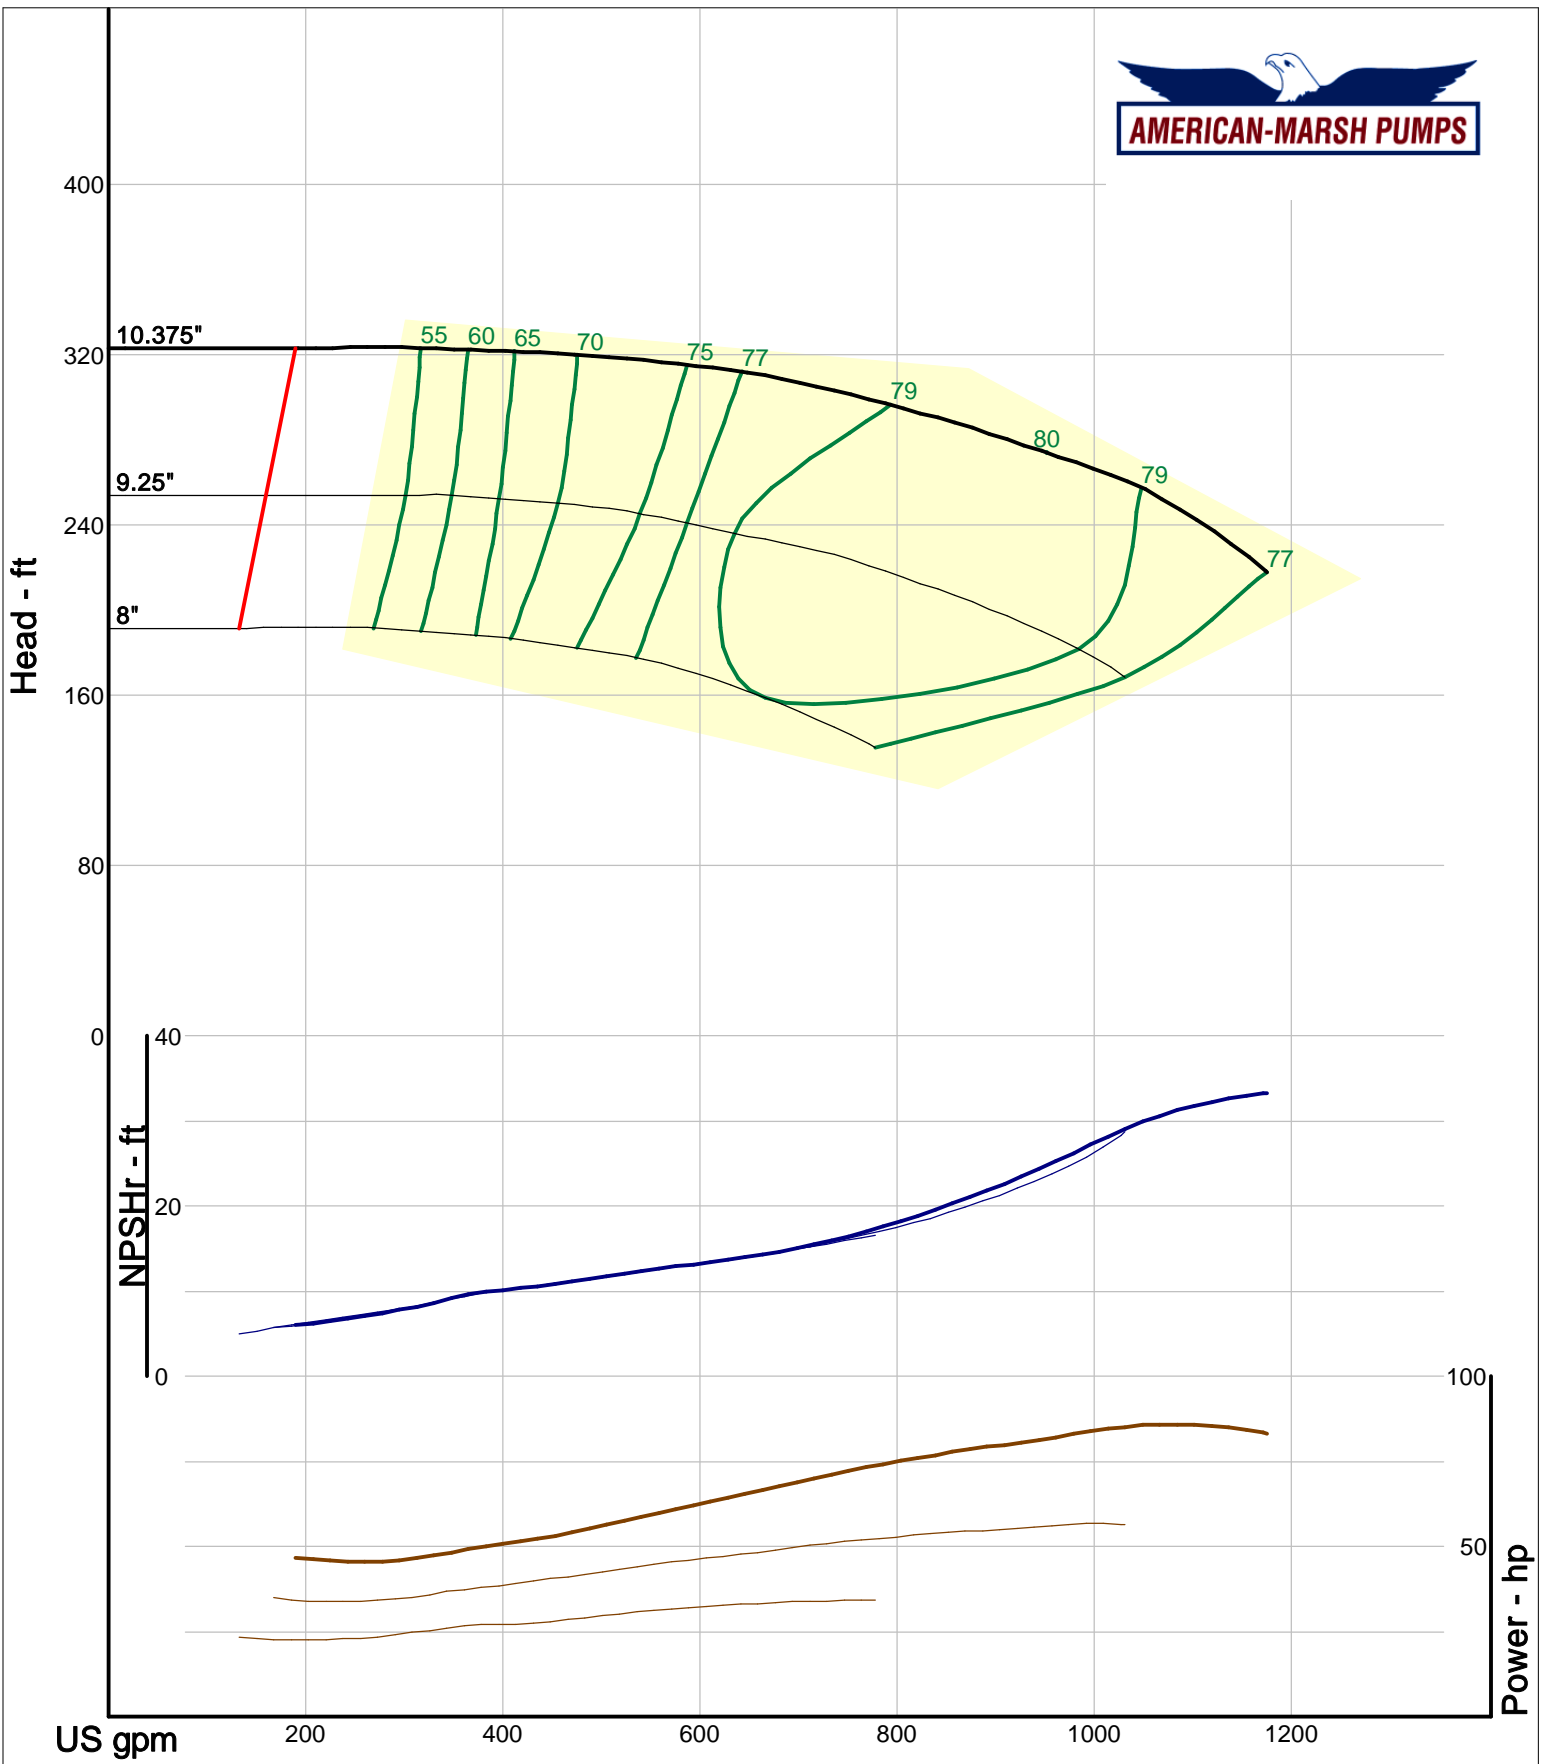

Size: 2x2.5-10 RE
 Speed: 2900 rpm
 Dia: 10.375 in
 Curve: CS-15126

Company: American-Marsh Pumps
 Name:
 12/03/05

American-Marsh Pumps
 Catalog: WTRWKS-2005c.50, vers 2.5c
 320_SUMP/SRE - 3000

Size: 2.5x3-5 RE
 Speed: 2900 rpm
 Dia: 5.5 in
 Curve: CS-15130

American-Marsh Pumps
 Catalog: WTRWKS-2005c.50, vers 2.5c
 320_SUMP/SRE - 3000

Size: 2.5x3-8 RE
 Speed: 2900 rpm
 Dia: 8.375 in
 Curve: CS-15134

Company: American-Marsh Pumps
 Name:
 12/03/05

American-Marsh Pumps
 Catalog: WTRWKS-2005c.50, vers 2.5c
 320_SUMP/SRE - 3000

Size: 2.5x3-10 RE
 Speed: 2900 rpm
 Dia: 10.375 in
 Curve: CS-15136

Company: American-Marsh Pumps
 Name:
 12/03/05

American-Marsh Pumps
 Catalog: WTRWKS-2005c.50, vers 2.5c
 320_SUMP/SRE - 3000

Size: 3x4-7 RE
 Speed: 2900 rpm
 Dia: 6.875 in
 Curve: CS-15140

Company: American-Marsh Pumps
Name:
12/03/05

American-Marsh Pumps
Catalog: WTRWKS-2005c.50, vers 2.5c
320_SUMP/SRE - 3000

Size: 3x4-8 RE
Speed: 2900 rpm
Dia: 8.375 in
Curve: CS-15142

Company: American-Marsh Pumps
 Name:
 12/03/05