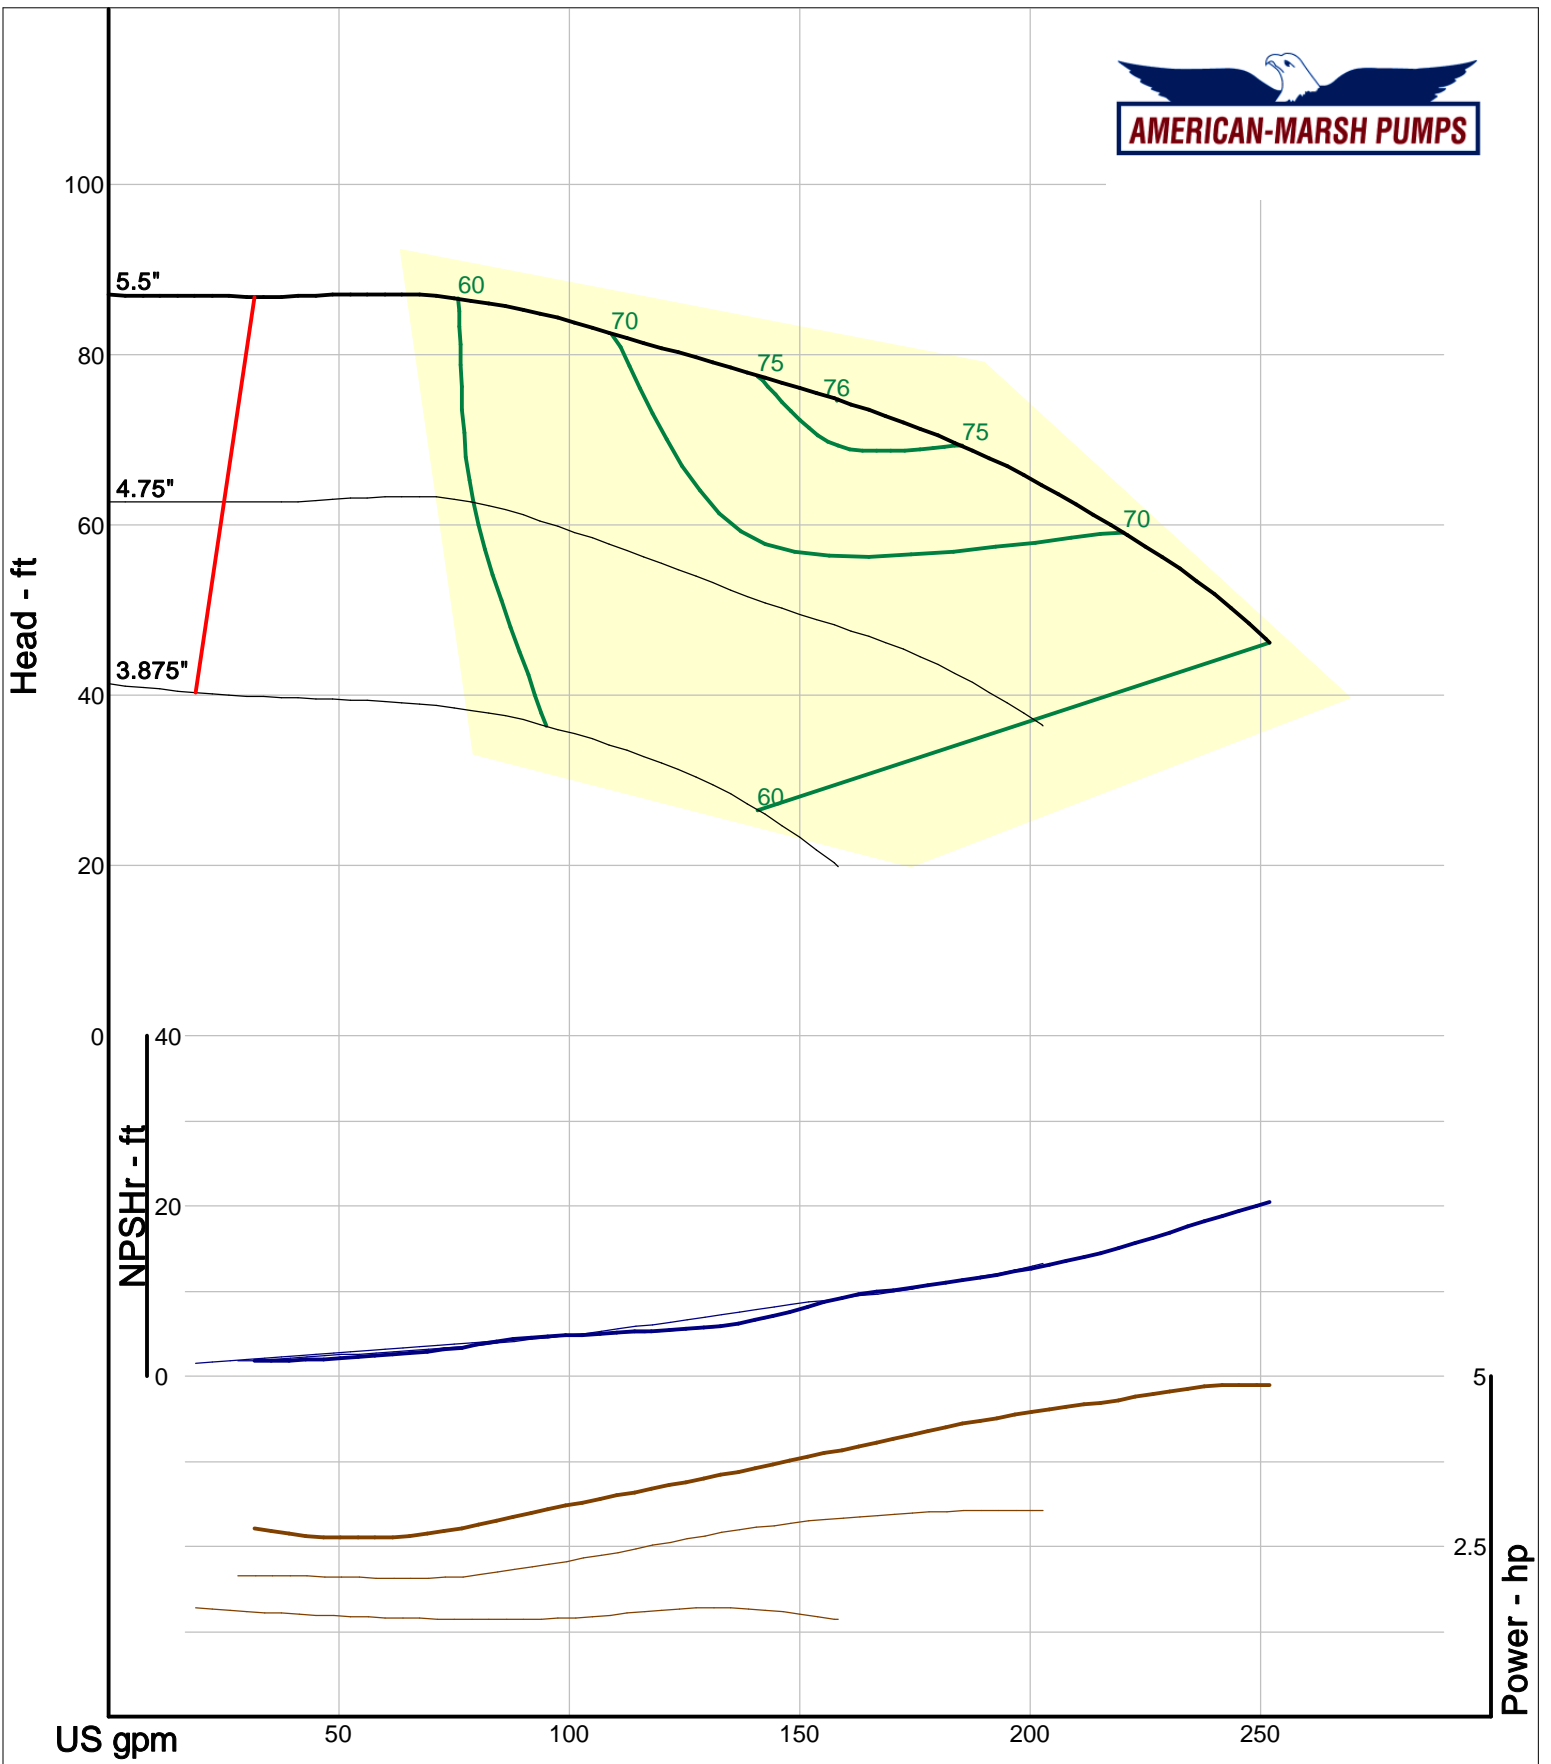

320 Series Vertical Sump

3000 RPM Performance Curves
Enclosed Impellers

Company: American-Marsh Pumps
Name:
12/03/05

American-Marsh Pumps
Catalog: WTRWKS-2005c.50, vers 2.5c
320_SUMP/SRE - 3000

Size: 1.25x2-5 RE
Speed: 2900 rpm
Dia: 5.5 in
Curve: CS-15102

Company: American-Marsh Pumps
 Name:
 12/03/05

American-Marsh Pumps
 Catalog: WTRWKS-2005c.50, vers 2.5c
 320_SUMP/SRE - 3000

Size: 1.25x2-7 RE
 Speed: 2900 rpm
 Dia: 6.875 in
 Curve: CS-15104

Company: American-Marsh Pumps
 Name:
 12/03/05

American-Marsh Pumps
 Catalog: WTRWKS-2005c.50, vers 2.5c
 320_SUMP/SRE - 3000

Size: 1.25x2-8 RE
 Speed: 2900 rpm
 Dia: 8.5 in
 Curve: CS-15106

Company: American-Marsh Pumps
 Name:
 12/03/05

American-Marsh Pumps
 Catalog: WTRWKS-2005c.50, vers 2.5c
 320_SUMP/SRE - 3000

Size: 1.25x2-10 RE
 Speed: 2900 rpm
 Dia: 10.375 in
 Curve: CS-15108

Company: American-Marsh Pumps
 Name:
 12/03/05

American-Marsh Pumps
 Catalog: WTRWKS-2005c.50, vers 2.5c
 320_SUMP/SRE - 3000

Size: 1.5x2.5-5 RE
 Speed: 2900 rpm
 Dia: 5.5 in
 Curve: CS-15110