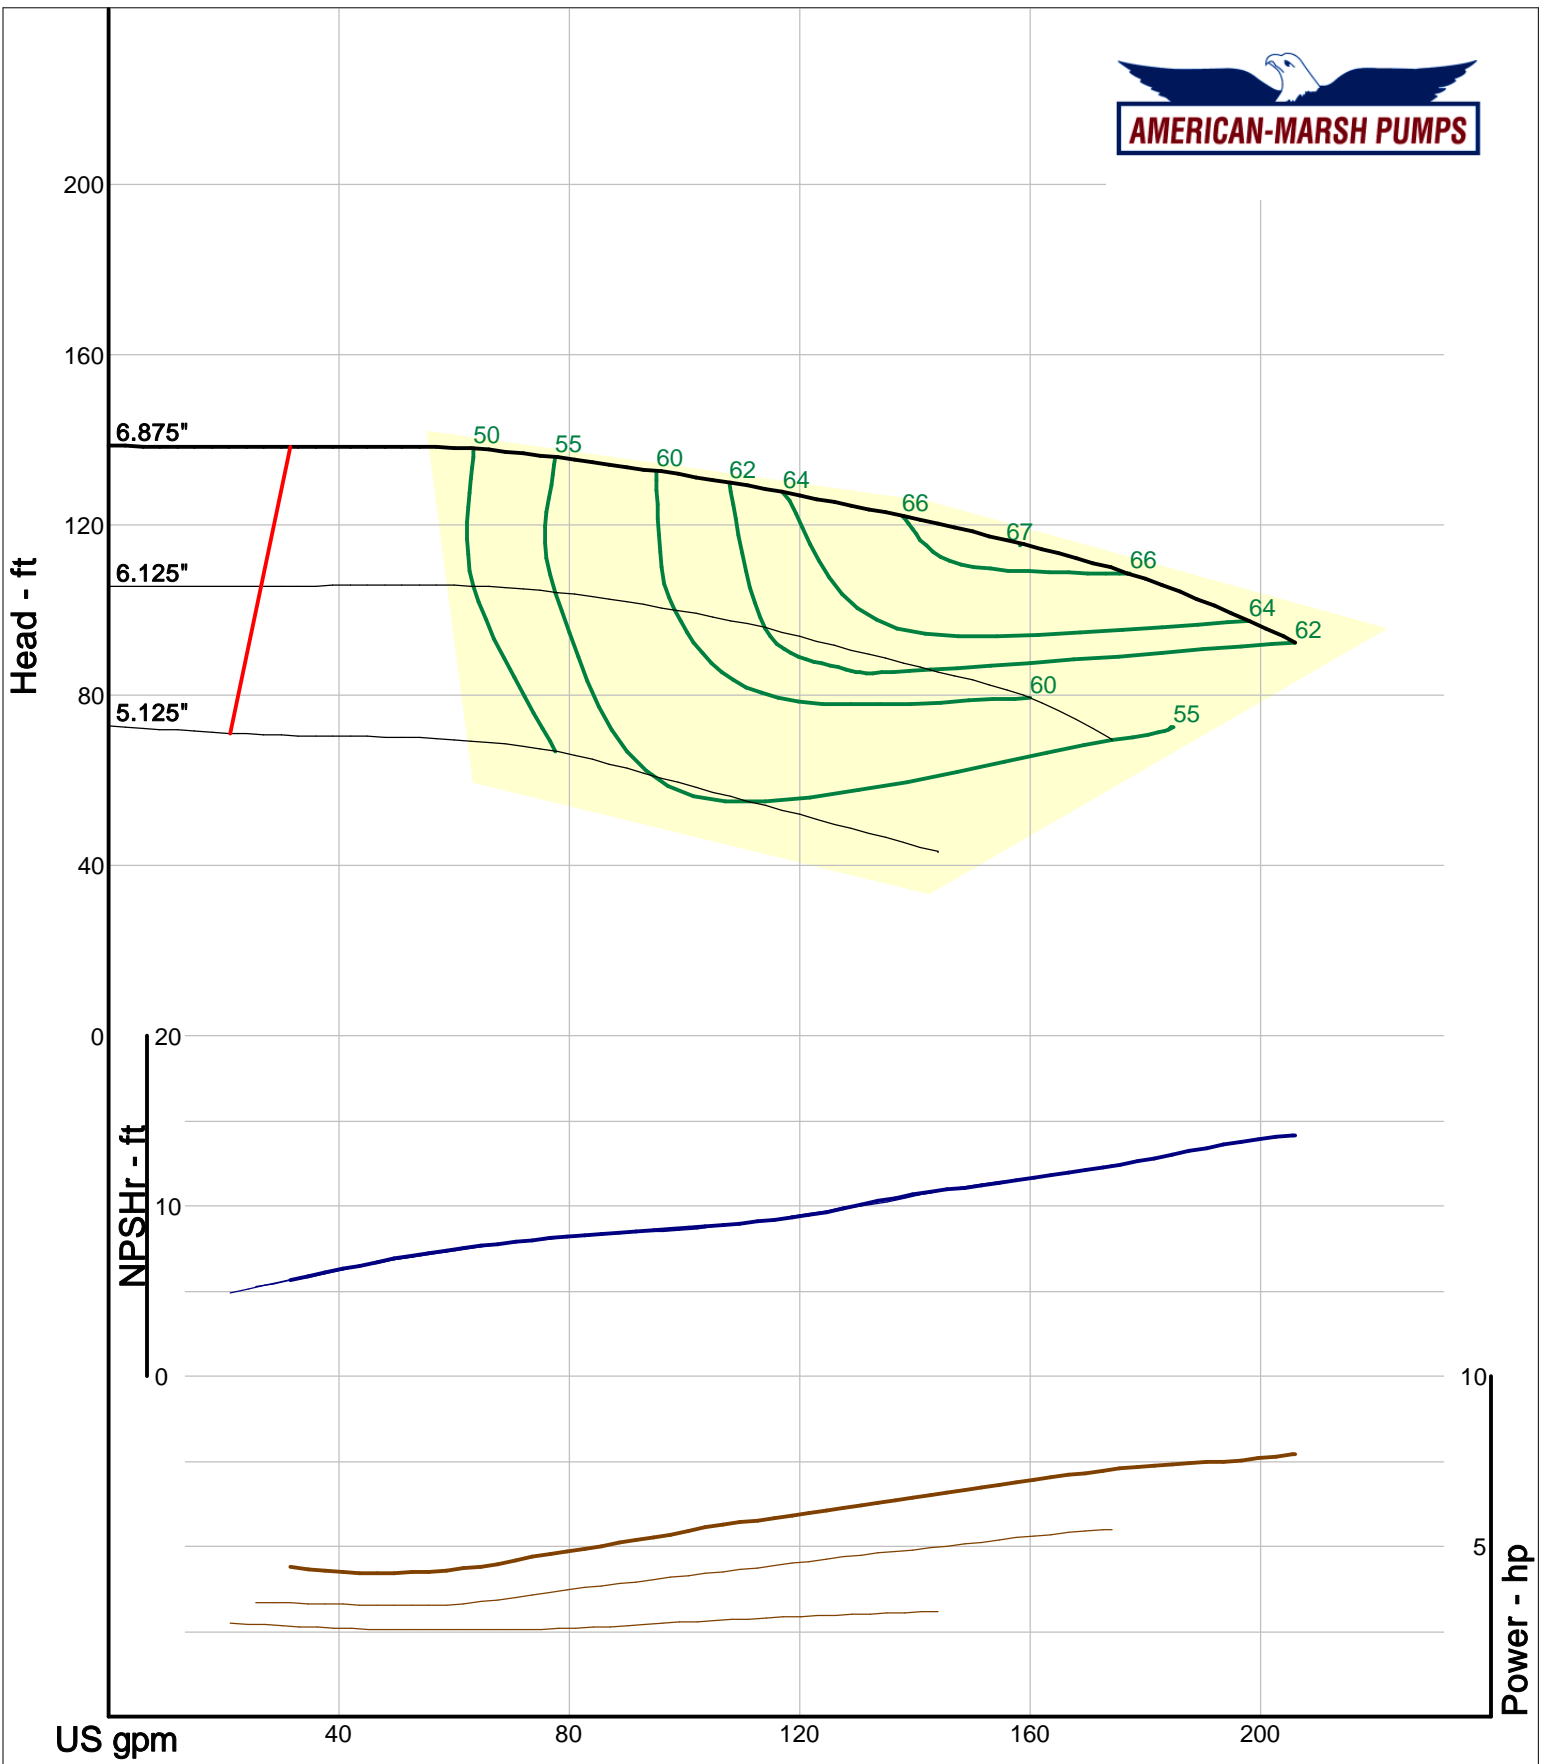

320 Series Vertical Sump

3000 RPM Performance Curves
Enclosed Impellers

Company: American-Marsh Pumps
Name:
12/03/05

American-Marsh Pumps
Catalog: WTRWKS-2005c.50, vers 2.5c
320_SUMP/SRE - 3000

Size: 1.25x2-5 RE
Speed: 2900 rpm
Dia: 5.5 in
Curve: CS-15102

Company: American-Marsh Pumps
 Name:
 12/03/05

American-Marsh Pumps
 Catalog: WTRWKS-2005c.50, vers 2.5c
 320_SUMP/SRE - 3000

Size: 1.25x2-7 RE
 Speed: 2900 rpm
 Dia: 6.875 in
 Curve: CS-15104

Company: American-Marsh Pumps
 Name:
 12/03/05

American-Marsh Pumps
 Catalog: WTRWKS-2005c.50, vers 2.5c
 320_SUMP/SRE - 3000

Size: 1.25x2-8 RE
 Speed: 2900 rpm
 Dia: 8.5 in
 Curve: CS-15106

Company: American-Marsh Pumps
 Name:
 12/03/05

American-Marsh Pumps
 Catalog: WTRWKS-2005c.50, vers 2.5c
 320_SUMP/SRE - 3000

Size: 1.25x2-10 RE
 Speed: 2900 rpm
 Dia: 10.375 in
 Curve: CS-15108

Company: American-Marsh Pumps
 Name:
 12/03/05

American-Marsh Pumps
 Catalog: WTRWKS-2005c.50, vers 2.5c
 320_SUMP/SRE - 3000

Size: 1.5x2.5-5 RE
 Speed: 2900 rpm
 Dia: 5.5 in
 Curve: CS-15110