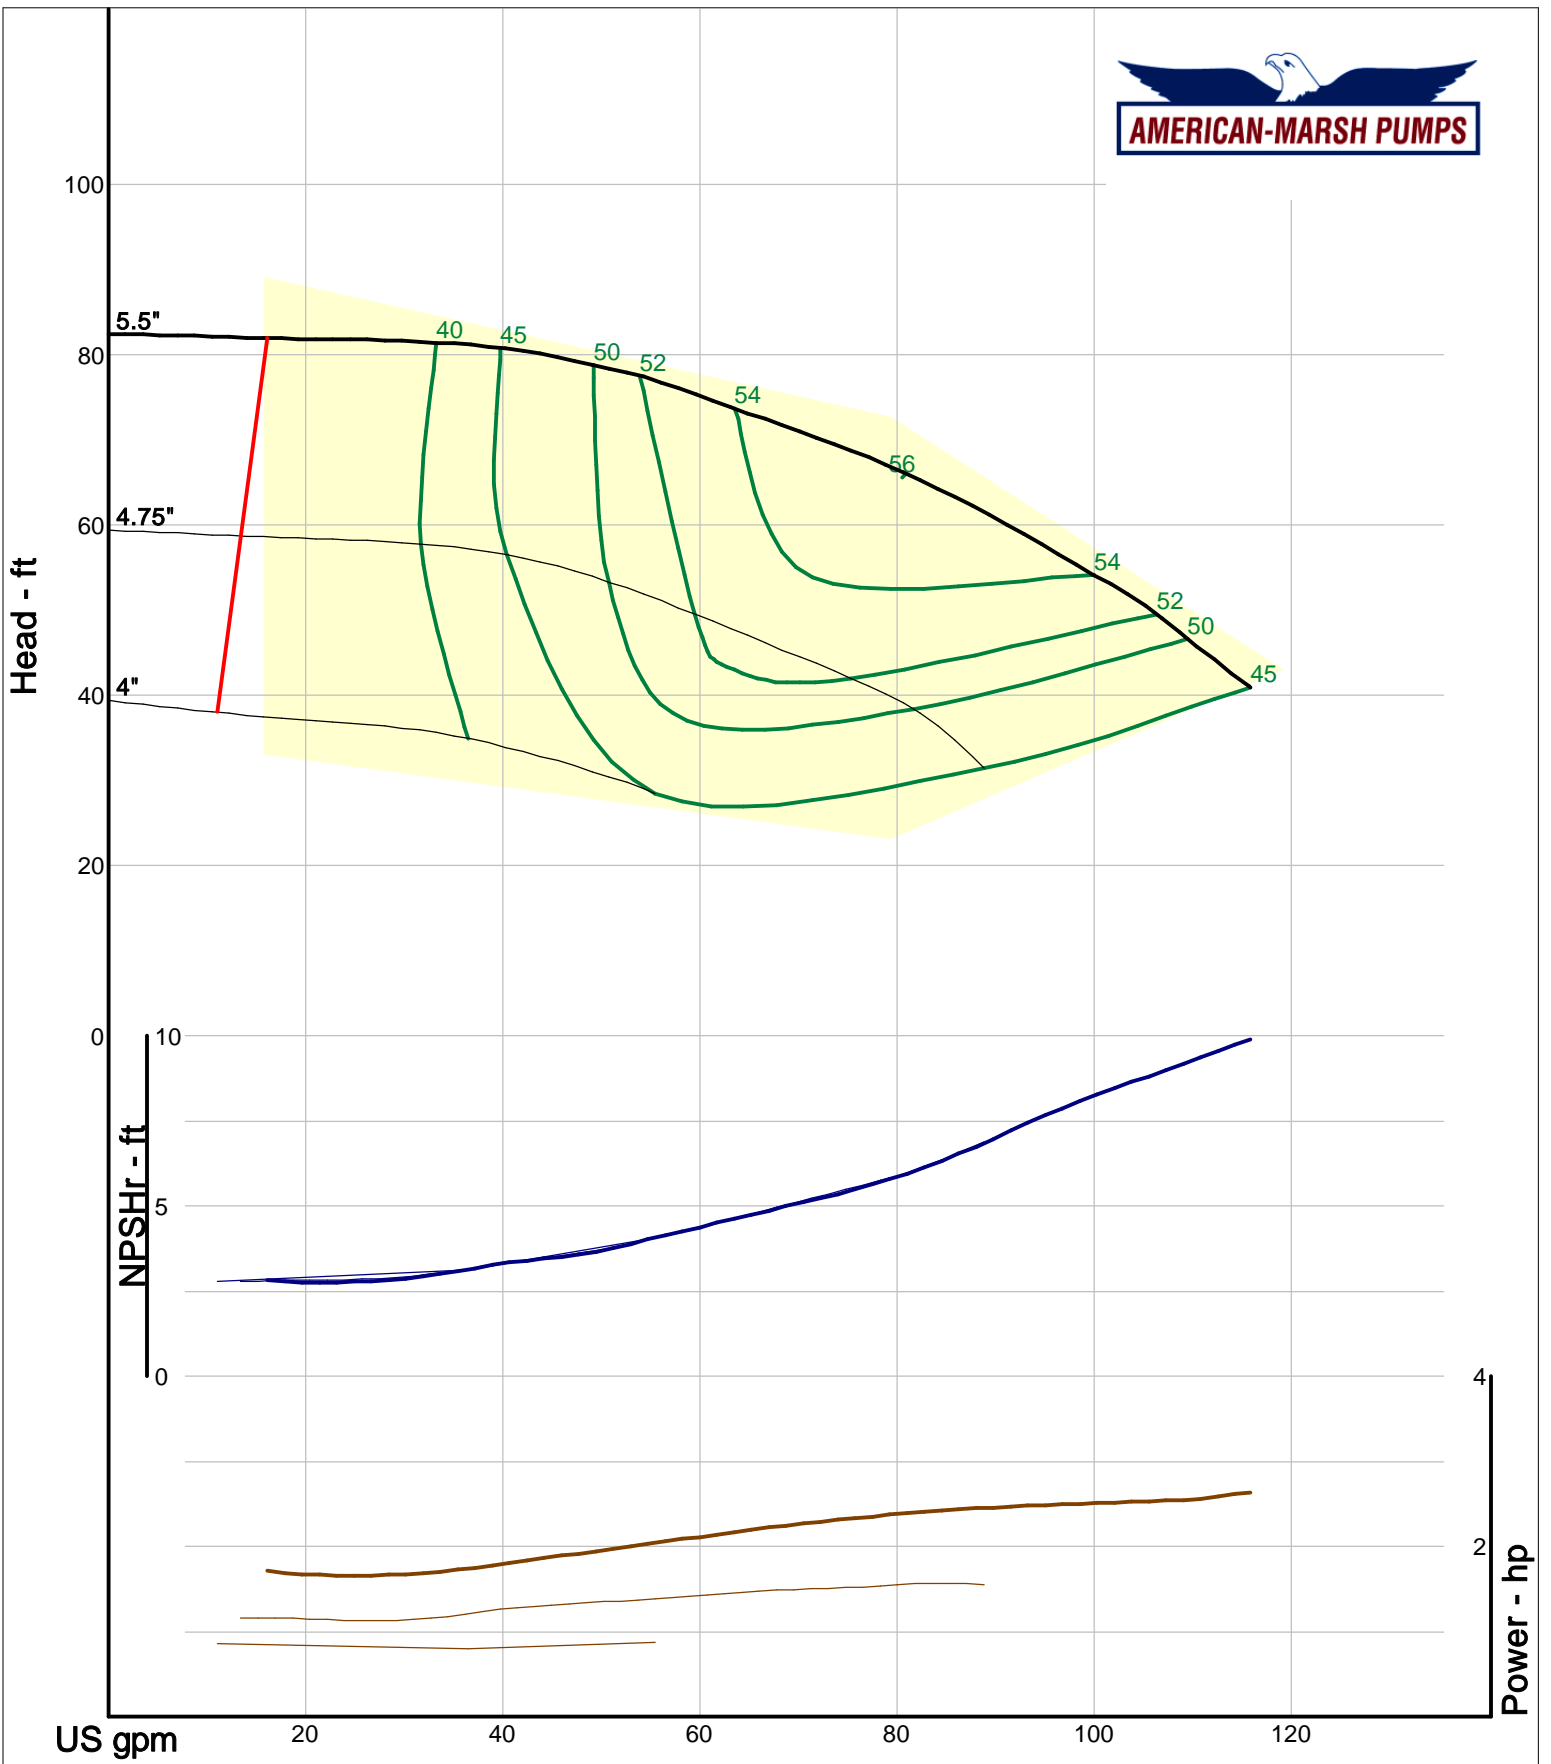

320 Series Vertical Sump

3000 RPM Performance Curves
Enclosed Impellers

Company: American-Marsh Pumps
Name:
12/03/05

American-Marsh Pumps
Catalog: WTRWKS-2005c.50, vers 2.5c
320_SUMP/SRE - 3000

Size: 1.25x2-5 RE
Speed: 2900 rpm
Dia: 5.5 in
Curve: CS-15102

Company: American-Marsh Pumps
 Name:
 12/03/05

American-Marsh Pumps
 Catalog: WTRWKS-2005c.50, vers 2.5c
 320_SUMP/SRE - 3000

Size: 1.25x2-7 RE
 Speed: 2900 rpm
 Dia: 6.875 in
 Curve: CS-15104

Company: American-Marsh Pumps
 Name:
 12/03/05

American-Marsh Pumps
 Catalog: WTRWKS-2005c.50, vers 2.5c
 320_SUMP/SRE - 3000

Size: 1.25x2-8 RE
 Speed: 2900 rpm
 Dia: 8.5 in
 Curve: CS-15106

Company: American-Marsh Pumps
 Name:
 12/03/05

American-Marsh Pumps
 Catalog: WTRWKS-2005c.50, vers 2.5c
 320_SUMP/SRE - 3000

Size: 1.25x2-10 RE
 Speed: 2900 rpm
 Dia: 10.375 in
 Curve: CS-15108

Company: American-Marsh Pumps
 Name:
 12/03/05

American-Marsh Pumps
 Catalog: WTRWKS-2005c.50, vers 2.5c
 320_SUMP/SRE - 3000

Size: 1.5x2.5-5 RE
 Speed: 2900 rpm
 Dia: 5.5 in
 Curve: CS-15110