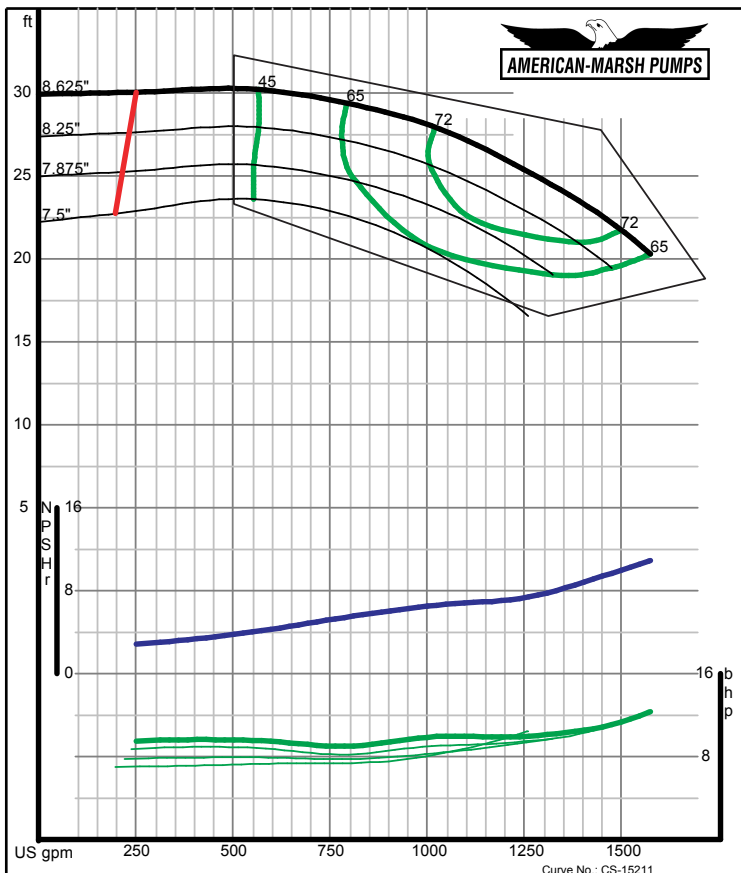

09/03/02

320 SERIES SREM ENCLOSED PERFORMANCE CURVES - 1200 RPM

American-Marsh Pumps Size: **3x4-13 SREM**
Speed: **1150 rpm**

09/03/02

American-Marsh Pumps Size: **3x4-16 SREM**
Speed: **1150 rpm**

09/03/02

320 SERIES SREM ENCLOSED PERFORMANCE CURVES - 1200 RPM

320 SERIES SREM ENCLOSED PERFORMANCE CURVES - 1200 RPM

320 SERIES SREM ENCLOSED PERFORMANCE CURVES - 1200 RPM

320 SERIES SREM ENCLOSED PERFORMANCE CURVES - 1200 RPM

320 SERIES SREM ENCLOSED PERFORMANCE CURVES - 1200 RPM

American-Marsh Pumps **Size: 6x8-8 SREM**
Speed: 1150 rpm

09/03/02

American-Marsh Pumps **Size: 6x8-10 SREM**
Speed: 1150 rpm

09/03/02

320 SERIES SREM ENCLOSED PERFORMANCE CURVES - 1200 RPM

American-Marsh Pumps **Size: 6x8-13 SREM**
Speed: 1150 rpm

09/03/02

American-Marsh Pumps **Size: 6x8-16 SREM**
Speed: 1150 rpm

09/03/02

320 SERIES SREM ENCLOSED PERFORMANCE CURVES - 1200 RPM

American-Marsh Pumps Size: **6x8-20 SREM**
Speed: **1150 rpm**
09/03/02