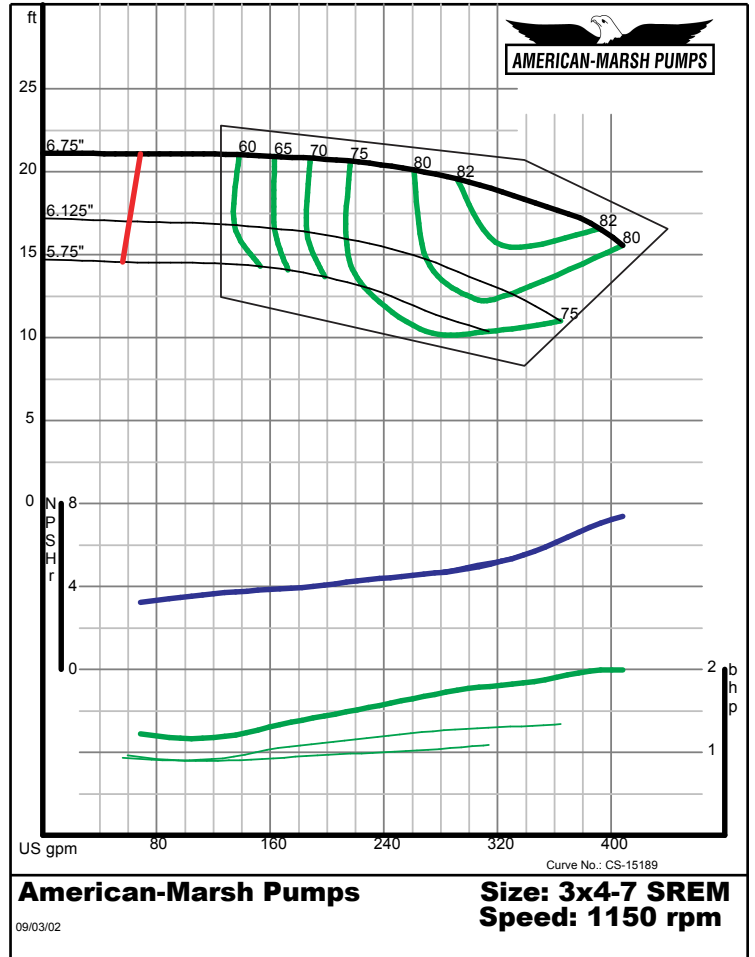

12/07/02

320 SERIES SREM ENCLOSED PERFORMANCE CURVES - 1200 RPM

American-Marsh Pumps **Size: 2x2.5-10 SREM**
Speed: 1150 rpm
 12/07/02

American-Marsh Pumps **Size: 2x2.5-13 SREM**
Speed: 1150 rpm
 12/07/02

320 SERIES SREM ENCLOSED PERFORMANCE CURVES - 1200 RPM

American-Marsh Pumps **Size: 2.5x3-5 SREM**
Speed: 1150 rpm
 12/07/02

American-Marsh Pumps **Size: 2.5x3-7 SREM**
Speed: 1150 rpm
 12/07/02

320 SERIES SREM ENCLOSED PERFORMANCE CURVES - 1200 RPM

320 SERIES SREM ENCLOSED PERFORMANCE CURVES - 1200 RPM

320 SERIES SREM ENCLOSED PERFORMANCE CURVES - 1200 RPM

American-Marsh Pumps Size: **3x4-8 SREM**
Speed: **1150 rpm**

09/03/02

American-Marsh Pumps Size: **3x4-10 SREM**
Speed: **1150 rpm**

09/03/02

320 SERIES SREM ENCLOSED PERFORMANCE CURVES - 1200 RPM

American-Marsh Pumps Size: **3x4-13 SREM**
Speed: **1150 rpm**

09/03/02

American-Marsh Pumps Size: **3x4-16 SREM**
Speed: **1150 rpm**

09/03/02