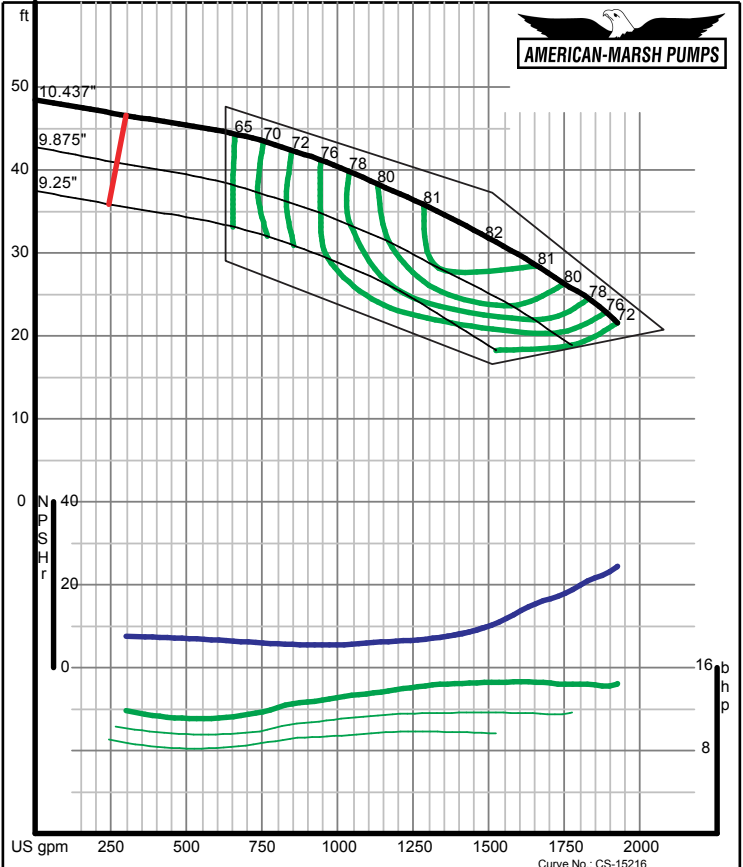

320 SERIES SREM ENCLOSED PERFORMANCE CURVES - 1200 RPM

American-Marsh Pumps **Size: 6x8-8 SREM**
Speed: 1150 rpm

09/03/02

American-Marsh Pumps **Size: 6x8-10 SREM**
Speed: 1150 rpm

09/03/02

320 SERIES SREM ENCLOSED PERFORMANCE CURVES - 1200 RPM

American-Marsh Pumps **Size: 6x8-13 SREM**
Speed: 1150 rpm

09/03/02

American-Marsh Pumps **Size: 6x8-16 SREM**
Speed: 1150 rpm

09/03/02

320 SERIES SREM ENCLOSED PERFORMANCE CURVES - 1200 RPM

American-Marsh Pumps Size: **6x8-20 SREM**
Speed: **1150 rpm**
09/03/02

American-Marsh Pumps Size: **8x10-10 SREM**
Speed: **1150 rpm**
05/18/04

320 SERIES SREM ENCLOSED PERFORMANCE CURVES - 1200 RPM

American-Marsh Pumps Size: **8x10-13 SREM**
Speed: **1150 rpm**
09/03/02

American-Marsh Pumps Size: **8x10-16 SREM**
Speed: **1150 rpm**
09/03/02

300 SERIES REC/REF ENCLOSED PERFORMANCE CURVES - 1200 RPM

American-Marsh Pumps **Size: 8x10-20 RE**
Speed: 1150 rpm
 09/03/02

American-Marsh Pumps **Size: 10x12-16 RE**
Speed: 1150 rpm
 09/03/02

300 SERIES REC/REF ENCLOSED PERFORMANCE CURVES - 1200 RPM