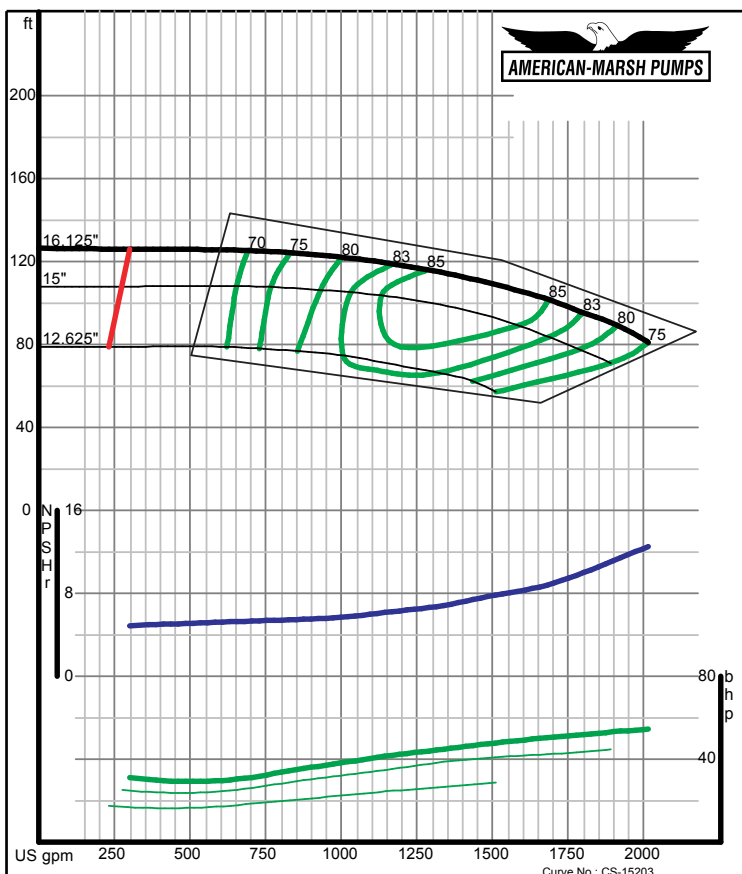

320 SERIES SREM ENCLOSED PERFORMANCE CURVES - 1200 RPM

320 SERIES SREM ENCLOSED PERFORMANCE CURVES - 1200 RPM

320 SERIES SREM ENCLOSED PERFORMANCE CURVES - 1200 RPM

320 SERIES SREM ENCLOSED PERFORMANCE CURVES - 1200 RPM

320 SERIES SREM ENCLOSED PERFORMANCE CURVES - 1200 RPM

American-Marsh Pumps **Size: 6x8-8 SREM**
Speed: 1150 rpm

09/03/02

American-Marsh Pumps **Size: 6x8-10 SREM**
Speed: 1150 rpm

09/03/02

320 SERIES SREM ENCLOSED PERFORMANCE CURVES - 1200 RPM

American-Marsh Pumps **Size: 6x8-13 SREM**
Speed: 1150 rpm

09/03/02

American-Marsh Pumps **Size: 6x8-16 SREM**
Speed: 1150 rpm

09/03/02

320 SERIES SREM ENCLOSED PERFORMANCE CURVES - 1200 RPM

American-Marsh Pumps Size: **6x8-20 SREM**
Speed: **1150 rpm**
09/03/02

American-Marsh Pumps Size: **8x10-10 SREM**
Speed: **1150 rpm**
05/18/04

320 SERIES SREM ENCLOSED PERFORMANCE CURVES - 1200 RPM

American-Marsh Pumps Size: **8x10-13 SREM**
Speed: **1150 rpm**
09/03/02

American-Marsh Pumps Size: **8x10-16 SREM**
Speed: **1150 rpm**
09/03/02