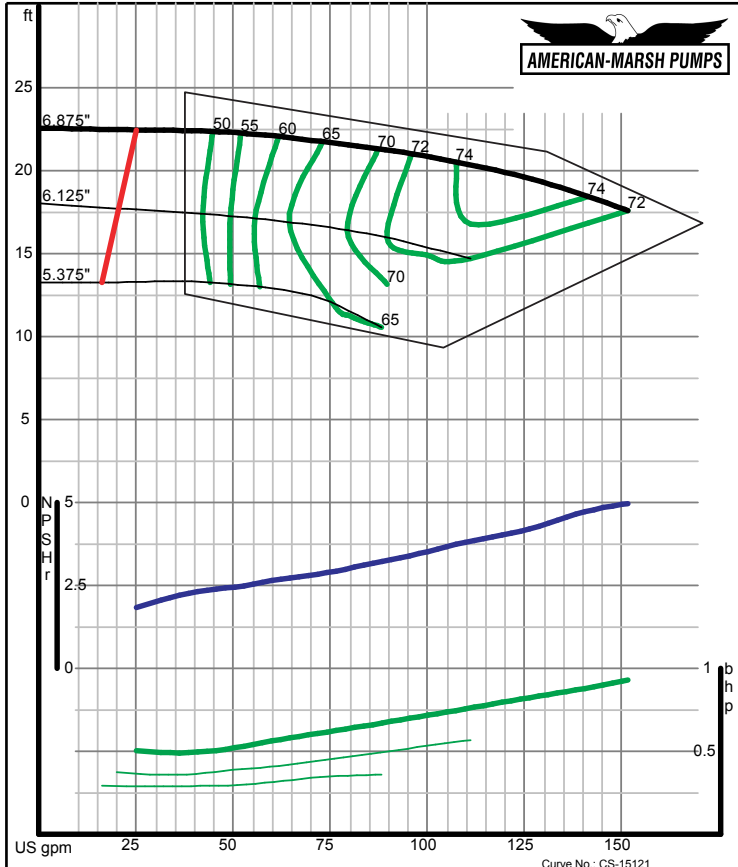

Size: 1.25x2-7 SREM
Speed: 1150 rpm

320 SERIES SREM ENCLOSED PERFORMANCE CURVES - 1200 RPM

American-Marsh Pumps
09/03/02

Size: 1.25x2-8 SREM
Speed: 1150 rpm

American-Marsh Pumps
09/03/02

Size: 1.25x2-10 SREM
Speed: 1150 rpm

320 SERIES SREM ENCLOSED PERFORMANCE CURVES - 1200 RPM

320 SERIES SREM ENCLOSED PERFORMANCE CURVES - 1200 RPM

320 SERIES SREM ENCLOSED PERFORMANCE CURVES - 1200 RPM

American-Marsh Pumps **Size: 1.5x2.5-13 SREM**
Speed: 1150 rpm

09/03/02

American-Marsh Pumps **Size: 2x2.5-5 SREM**
Speed: 1150 rpm

12/07/02

320 SERIES SREM ENCLOSED PERFORMANCE CURVES - 1200 RPM

American-Marsh Pumps **Size: 2x2.5-7 SREM**
Speed: 1150 rpm

12/07/02

American-Marsh Pumps **Size: 2x2.5-8 SREM**
Speed: 1150 rpm

12/07/02

320 SERIES SREM ENCLOSED PERFORMANCE CURVES - 1200 RPM

American-Marsh Pumps **Size: 2x2.5-10 SREM**
Speed: 1150 rpm
 12/07/02

American-Marsh Pumps **Size: 2x2.5-13 SREM**
Speed: 1150 rpm
 12/07/02