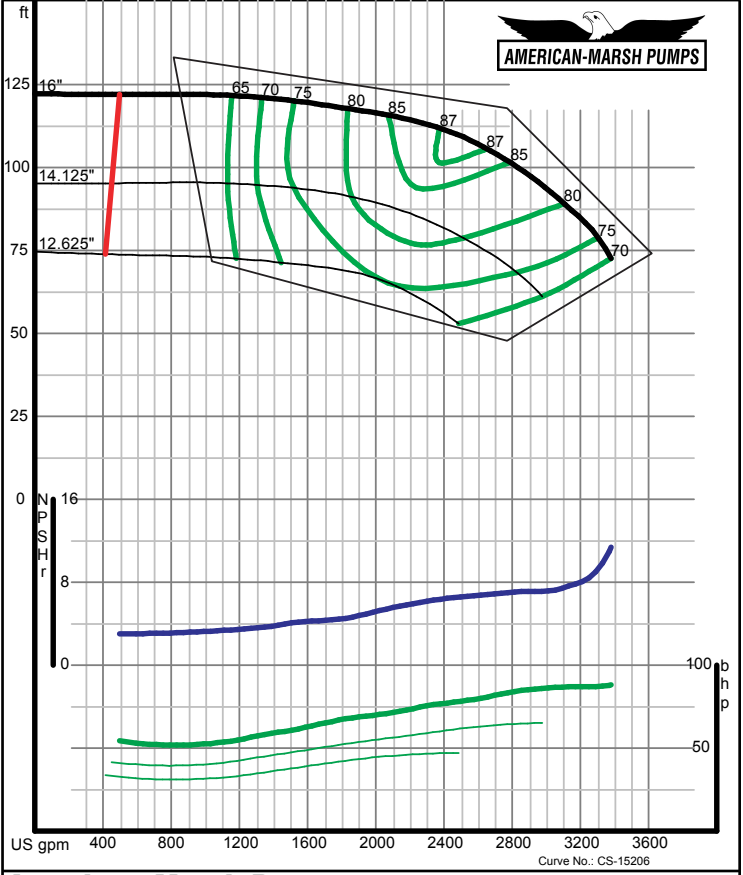

320 SERIES SREM ENCLOSED PERFORMANCE CURVES - 1200 RPM

American-Marsh Pumps **Size: 6x8-8 SREM**
Speed: 1150 rpm

09/03/02

American-Marsh Pumps **Size: 6x8-10 SREM**
Speed: 1150 rpm

09/03/02

320 SERIES SREM ENCLOSED PERFORMANCE CURVES - 1200 RPM

American-Marsh Pumps **Size: 6x8-13 SREM**
Speed: 1150 rpm

09/03/02

American-Marsh Pumps **Size: 6x8-16 SREM**
Speed: 1150 rpm

09/03/02

320 SERIES SREM ENCLOSED PERFORMANCE CURVES - 1200 RPM

American-Marsh Pumps Size: **6x8-20 SREM**
Speed: **1150 rpm**
09/03/02

American-Marsh Pumps Size: **8x10-10 SREM**
Speed: **1150 rpm**
05/18/04

320 SERIES SREM ENCLOSED PERFORMANCE CURVES - 1200 RPM

American-Marsh Pumps Size: **8x10-13 SREM**
Speed: **1150 rpm**
09/03/02

American-Marsh Pumps Size: **8x10-16 SREM**
Speed: **1150 rpm**
09/03/02

300 SERIES REC/REF ENCLOSED PERFORMANCE CURVES - 1200 RPM

American-Marsh Pumps **Size: 8x10-20 RE**
Speed: 1150 rpm
 09/03/02

American-Marsh Pumps **Size: 10x12-16 RE**
Speed: 1150 rpm
 09/03/02

300 SERIES REC/REF ENCLOSED PERFORMANCE CURVES - 1200 RPM