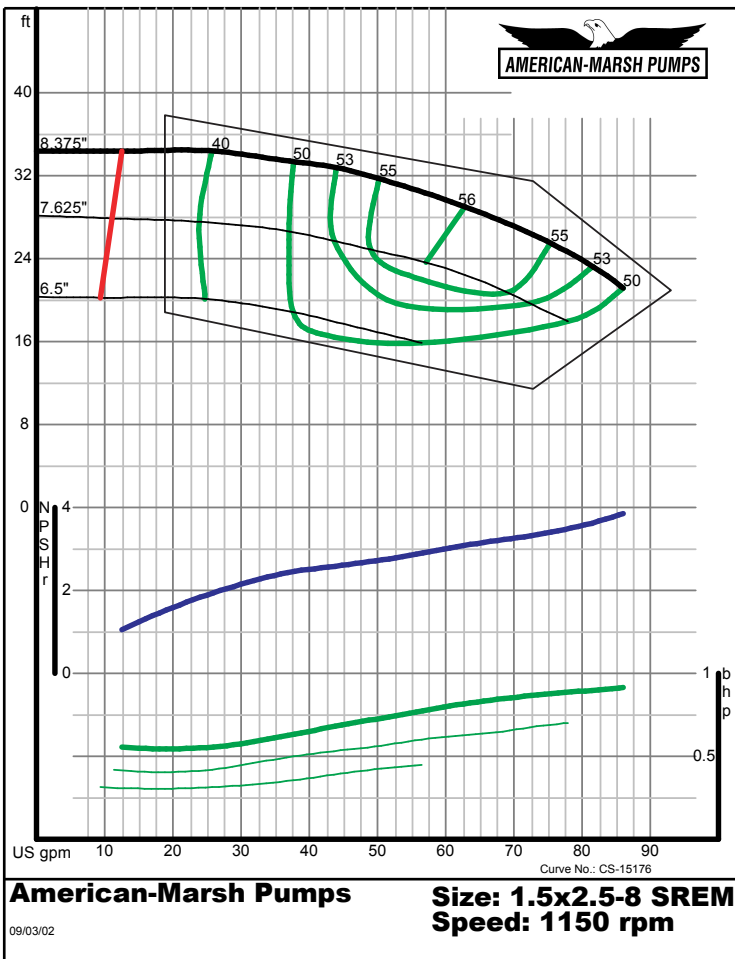

320 Series Vertical Sump

1200 RPM Performance Curves
Enclosed Impellers

320 SERIES SREM ENCLOSED PERFORMANCE CURVES - 1200 RPM

American-Marsh Pumps
09/03/02

Size: 1.25x2-5 SREM
Speed: 1150 rpm

American-Marsh Pumps
09/03/02

Size: 1.25x2-7 SREM
Speed: 1150 rpm

320 SERIES SREM ENCLOSED PERFORMANCE CURVES - 1200 RPM

American-Marsh Pumps
09/03/02

Size: 1.25x2-8 SREM
Speed: 1150 rpm

American-Marsh Pumps
09/03/02

Size: 1.25x2-10 SREM
Speed: 1150 rpm

320 SERIES SREM ENCLOSED PERFORMANCE CURVES - 1200 RPM

320 SERIES SREM ENCLOSED PERFORMANCE CURVES - 1200 RPM

320 SERIES SREM ENCLOSED PERFORMANCE CURVES - 1200 RPM

American-Marsh Pumps **Size: 1.5x2.5-13 SREM**
Speed: 1150 rpm

09/03/02

American-Marsh Pumps **Size: 2x2.5-5 SREM**
Speed: 1150 rpm

12/07/02

320 SERIES SREM ENCLOSED PERFORMANCE CURVES - 1200 RPM

American-Marsh Pumps **Size: 2x2.5-7 SREM**
Speed: 1150 rpm

12/07/02

American-Marsh Pumps **Size: 2x2.5-8 SREM**
Speed: 1150 rpm