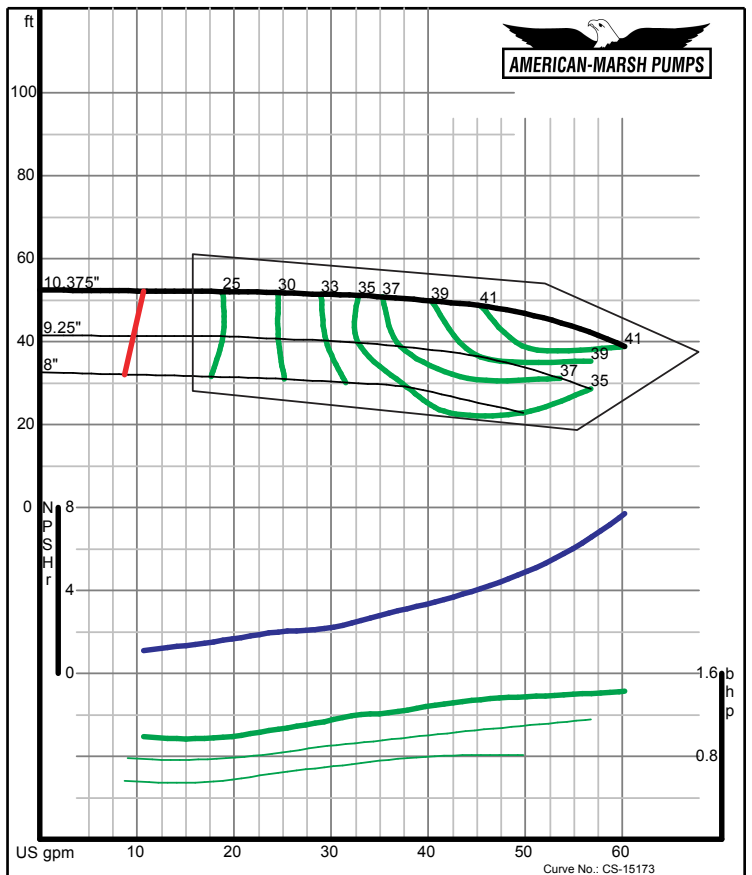

320 Series Vertical Sump

1200 RPM Performance Curves
Enclosed Impellers

320 SERIES SREM ENCLOSED PERFORMANCE CURVES - 1200 RPM

American-Marsh Pumps
09/03/02

Size: 1.25x2-5 SREM
Speed: 1150 rpm

American-Marsh Pumps
09/03/02

Size: 1.25x2-7 SREM
Speed: 1150 rpm

320 SERIES SREM ENCLOSED PERFORMANCE CURVES - 1200 RPM

American-Marsh Pumps
09/03/02

Size: 1.25x2-8 SREM
Speed: 1150 rpm

American-Marsh Pumps
09/03/02

Size: 1.25x2-10 SREM
Speed: 1150 rpm

320 SERIES SREM ENCLOSED PERFORMANCE CURVES - 1200 RPM

320 SERIES SREM ENCLOSED PERFORMANCE CURVES - 1200 RPM

320 SERIES SREM ENCLOSED PERFORMANCE CURVES - 1200 RPM

American-Marsh Pumps **Size: 1.5x2.5-13 SREM**
Speed: 1150 rpm