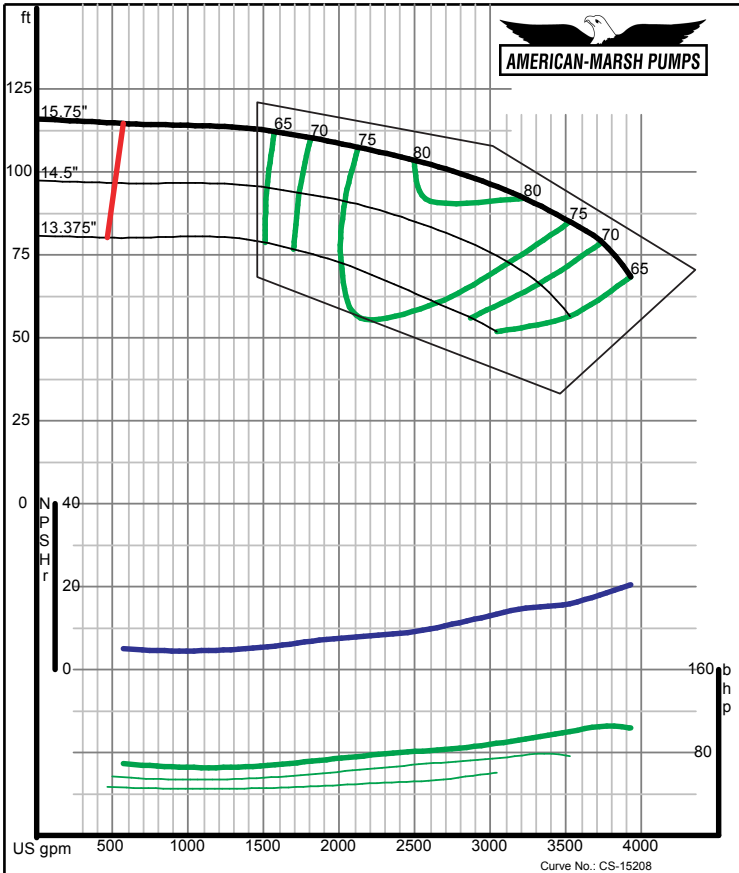

American-Marsh Pumps **Size: 6x8-13 SREM**
Speed: 1150 rpm

09/03/02

American-Marsh Pumps **Size: 6x8-16 SREM**
Speed: 1150 rpm

09/03/02

320 SERIES SREM ENCLOSED PERFORMANCE CURVES - 1200 RPM

American-Marsh Pumps Size: **6x8-20 SREM**
Speed: **1150 rpm**
09/03/02

American-Marsh Pumps Size: **8x10-10 SREM**
Speed: **1150 rpm**
05/18/04

320 SERIES SREM ENCLOSED PERFORMANCE CURVES - 1200 RPM

American-Marsh Pumps Size: **8x10-13 SREM**
Speed: **1150 rpm**
09/03/02

American-Marsh Pumps Size: **8x10-16 SREM**
Speed: **1150 rpm**
09/03/02

300 SERIES REC/REF ENCLOSED PERFORMANCE CURVES - 1200 RPM

American-Marsh Pumps **Size: 8x10-20 RE**
Speed: 1150 rpm
 09/03/02

American-Marsh Pumps **Size: 10x12-16 RE**
Speed: 1150 rpm
 09/03/02

300 SERIES REC/REF ENCLOSED PERFORMANCE CURVES - 1200 RPM

American-Marsh Pumps **Size: 10x12-20 RE**
Speed: 1150 rpm
 09/03/02

American-Marsh Pumps **Size: 12x14-16 RE**
Speed: 1150 rpm
 09/03/02