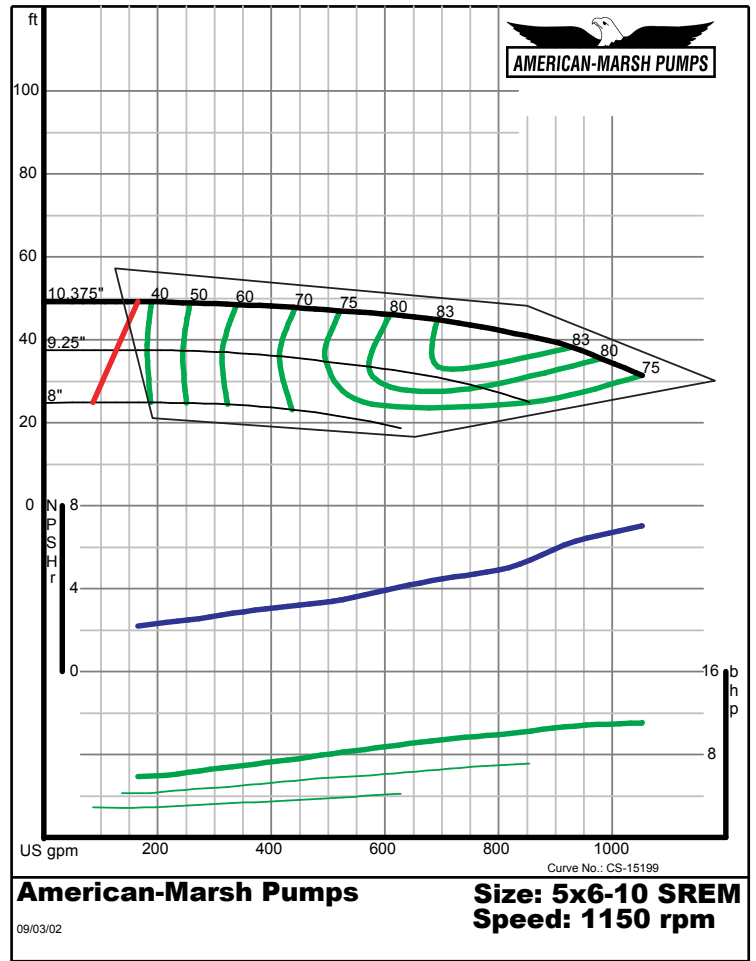

320 SERIES SREM ENCLOSED PERFORMANCE CURVES - 1200 RPM

320 SERIES SREM ENCLOSED PERFORMANCE CURVES - 1200 RPM

American-Marsh Pumps Size: **3x4-8 SREM**
Speed: **1150 rpm**

09/03/02

American-Marsh Pumps Size: **3x4-10 SREM**
Speed: **1150 rpm**

09/03/02

320 SERIES SREM ENCLOSED PERFORMANCE CURVES - 1200 RPM

American-Marsh Pumps Size: **3x4-13 SREM**
Speed: **1150 rpm**

09/03/02

American-Marsh Pumps Size: **3x4-16 SREM**
Speed: **1150 rpm**

09/03/02

320 SERIES SREM ENCLOSED PERFORMANCE CURVES - 1200 RPM

320 SERIES SREM ENCLOSED PERFORMANCE CURVES - 1200 RPM

320 SERIES SREM ENCLOSED PERFORMANCE CURVES - 1200 RPM

320 SERIES SREM ENCLOSED PERFORMANCE CURVES - 1200 RPM

320 SERIES SREM ENCLOSED PERFORMANCE CURVES - 1200 RPM

American-Marsh Pumps **Size: 6x8-8 SREM**
Speed: 1150 rpm

09/03/02

American-Marsh Pumps **Size: 6x8-10 SREM**
Speed: 1150 rpm

09/03/02

320 SERIES SREM ENCLOSED PERFORMANCE CURVES - 1200 RPM