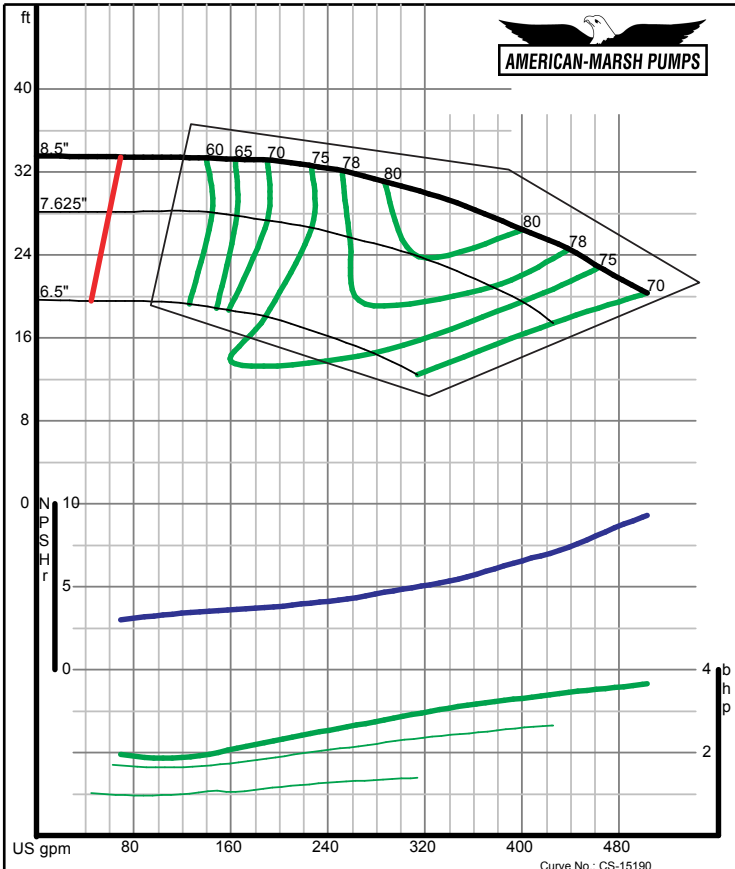

12/07/02

320 SERIES SREM ENCLOSED PERFORMANCE CURVES - 1200 RPM

American-Marsh Pumps **Size: 2x2.5-10 SREM**
Speed: 1150 rpm
 12/07/02

American-Marsh Pumps **Size: 2x2.5-13 SREM**
Speed: 1150 rpm
 12/07/02

320 SERIES SREM ENCLOSED PERFORMANCE CURVES - 1200 RPM

American-Marsh Pumps **Size: 2.5x3-5 SREM**
Speed: 1150 rpm
 12/07/02

American-Marsh Pumps **Size: 2.5x3-7 SREM**
Speed: 1150 rpm
 12/07/02

320 SERIES SREM ENCLOSED PERFORMANCE CURVES - 1200 RPM

320 SERIES SREM ENCLOSED PERFORMANCE CURVES - 1200 RPM

320 SERIES SREM ENCLOSED PERFORMANCE CURVES - 1200 RPM

American-Marsh Pumps Size: **3x4-8 SREM**
Speed: **1150 rpm**

09/03/02

American-Marsh Pumps Size: **3x4-10 SREM**
Speed: **1150 rpm**