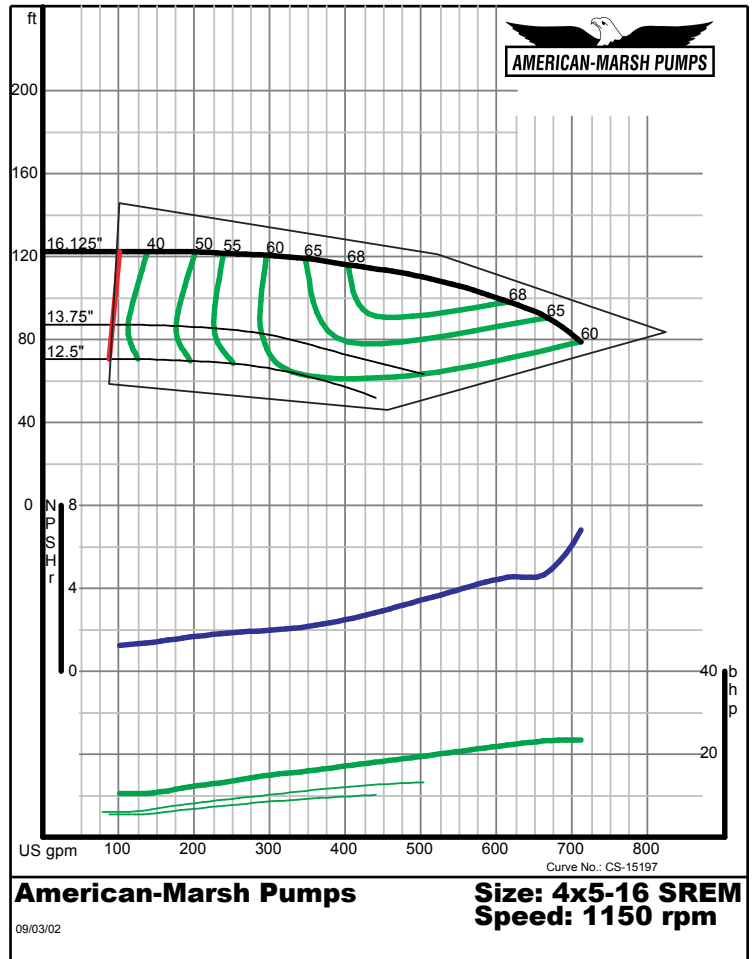

320 SERIES SREM ENCLOSED PERFORMANCE CURVES - 1200 RPM

320 SERIES SREM ENCLOSED PERFORMANCE CURVES - 1200 RPM

American-Marsh Pumps Size: **3x4-8 SREM**
Speed: **1150 rpm**

09/03/02

American-Marsh Pumps Size: **3x4-10 SREM**
Speed: **1150 rpm**

09/03/02

320 SERIES SREM ENCLOSED PERFORMANCE CURVES - 1200 RPM

American-Marsh Pumps Size: **3x4-13 SREM**
Speed: **1150 rpm**

09/03/02

American-Marsh Pumps Size: **3x4-16 SREM**
Speed: **1150 rpm**

09/03/02

320 SERIES SREM ENCLOSED PERFORMANCE CURVES - 1200 RPM

320 SERIES SREM ENCLOSED PERFORMANCE CURVES - 1200 RPM

320 SERIES SREM ENCLOSED PERFORMANCE CURVES - 1200 RPM

320 SERIES SREM ENCLOSED PERFORMANCE CURVES - 1200 RPM

320 SERIES SREM ENCLOSED PERFORMANCE CURVES - 1200 RPM

American-Marsh Pumps **Size: 6x8-8 SREM**
Speed: 1150 rpm

09/03/02

American-Marsh Pumps **Size: 6x8-10 SREM**
Speed: 1150 rpm

09/03/02

320 SERIES SREM ENCLOSED PERFORMANCE CURVES - 1200 RPM