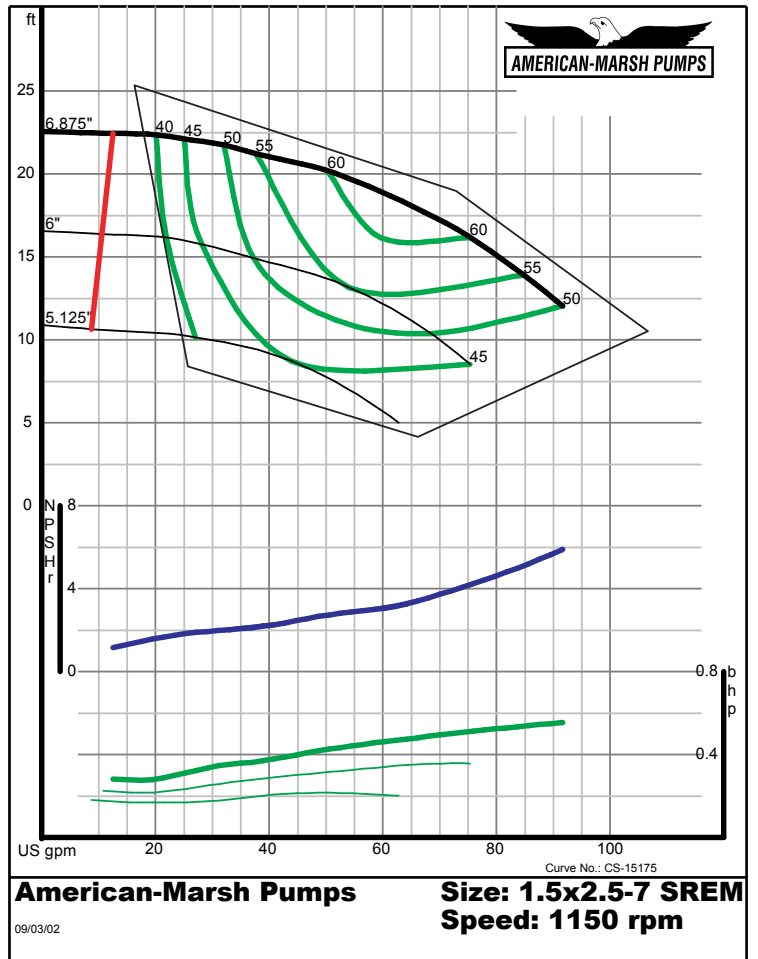

320 Series Vertical Sump

1200 RPM Performance Curves
Enclosed Impellers

320 SERIES SREM ENCLOSED PERFORMANCE CURVES - 1200 RPM

American-Marsh Pumps
09/03/02

Size: 1.25x2-5 SREM
Speed: 1150 rpm

American-Marsh Pumps
09/03/02

Size: 1.25x2-7 SREM
Speed: 1150 rpm

320 SERIES SREM ENCLOSED PERFORMANCE CURVES - 1200 RPM

American-Marsh Pumps
09/03/02

Size: 1.25x2-8 SREM
Speed: 1150 rpm

American-Marsh Pumps
09/03/02

Size: 1.25x2-10 SREM
Speed: 1150 rpm

320 SERIES SREM ENCLOSED PERFORMANCE CURVES - 1200 RPM

320 SERIES SREM ENCLOSED PERFORMANCE CURVES - 1200 RPM

320 SERIES SREM ENCLOSED PERFORMANCE CURVES - 1200 RPM

American-Marsh Pumps **Size: 1.5x2.5-13 SREM**
Speed: 1150 rpm

09/03/02

American-Marsh Pumps **Size: 2x2.5-5 SREM**
Speed: 1150 rpm

12/07/02

320 SERIES SREM ENCLOSED PERFORMANCE CURVES - 1200 RPM

American-Marsh Pumps **Size: 2x2.5-7 SREM**
Speed: 1150 rpm

12/07/02

American-Marsh Pumps **Size: 2x2.5-8 SREM**
Speed: 1150 rpm