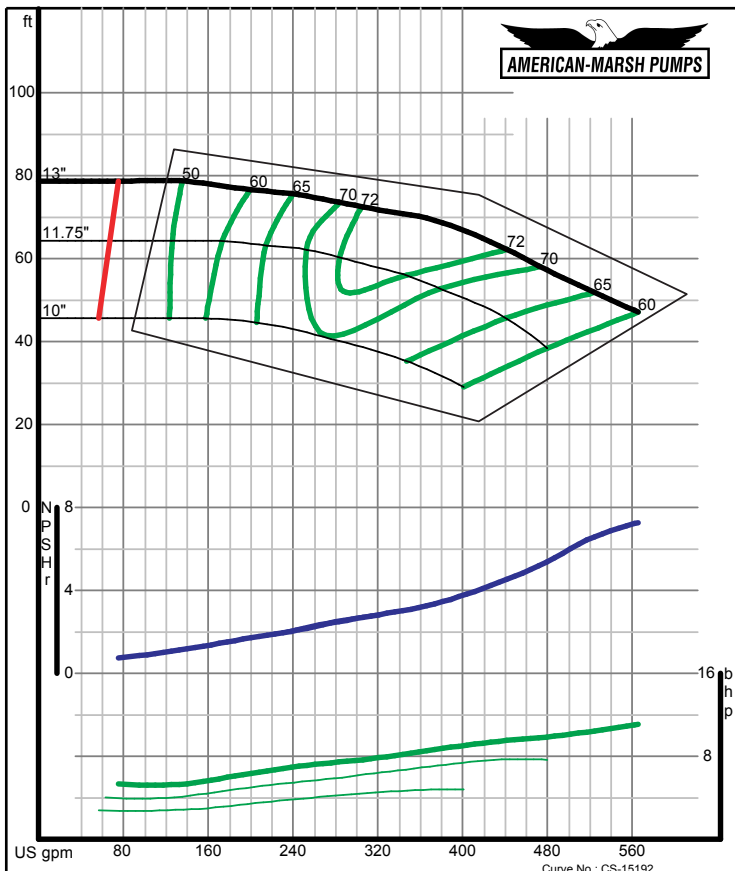

320 SERIES SREM ENCLOSED PERFORMANCE CURVES - 1200 RPM

American-Marsh Pumps **Size: 2.5x3-5 SREM**
Speed: 1150 rpm
 12/07/02

American-Marsh Pumps **Size: 2.5x3-7 SREM**
Speed: 1150 rpm
 12/07/02

320 SERIES SREM ENCLOSED PERFORMANCE CURVES - 1200 RPM

320 SERIES SREM ENCLOSED PERFORMANCE CURVES - 1200 RPM

320 SERIES SREM ENCLOSED PERFORMANCE CURVES - 1200 RPM

American-Marsh Pumps Size: **3x4-8 SREM**
Speed: **1150 rpm**

09/03/02

American-Marsh Pumps Size: **3x4-10 SREM**
Speed: **1150 rpm**

09/03/02

320 SERIES SREM ENCLOSED PERFORMANCE CURVES - 1200 RPM

American-Marsh Pumps Size: **3x4-13 SREM**
Speed: **1150 rpm**

09/03/02

American-Marsh Pumps Size: **3x4-16 SREM**
Speed: **1150 rpm**

09/03/02