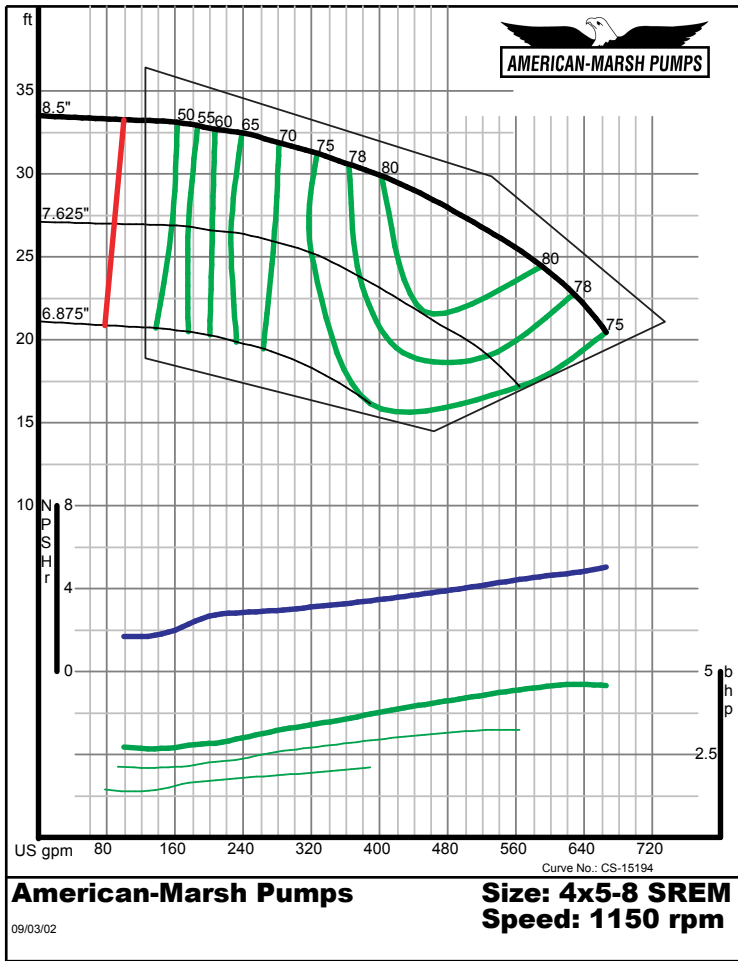

320 SERIES SREM ENCLOSED PERFORMANCE CURVES - 1200 RPM