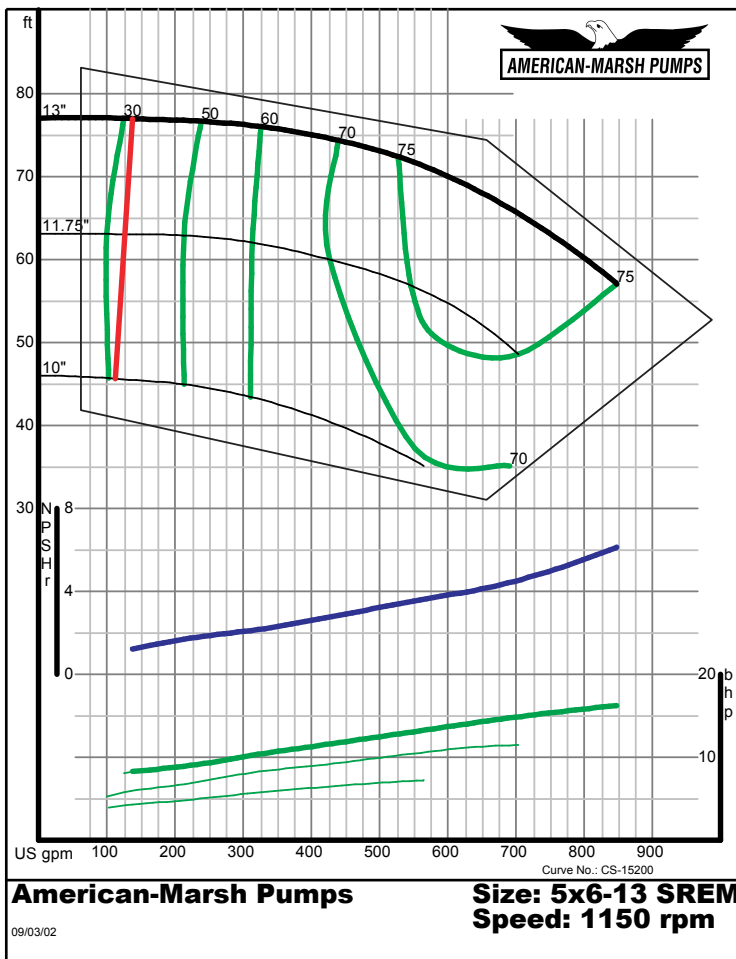

09/03/02

320 SERIES SREM ENCLOSED PERFORMANCE CURVES - 1200 RPM

American-Marsh Pumps Size: **3x4-13 SREM**
Speed: **1150 rpm**

09/03/02

American-Marsh Pumps Size: **3x4-16 SREM**
Speed: **1150 rpm**

09/03/02

320 SERIES SREM ENCLOSED PERFORMANCE CURVES - 1200 RPM

320 SERIES SREM ENCLOSED PERFORMANCE CURVES - 1200 RPM

320 SERIES SREM ENCLOSED PERFORMANCE CURVES - 1200 RPM

320 SERIES SREM ENCLOSED PERFORMANCE CURVES - 1200 RPM

320 SERIES SREM ENCLOSED PERFORMANCE CURVES - 1200 RPM

American-Marsh Pumps **Size: 6x8-8 SREM**
Speed: 1150 rpm

09/03/02

American-Marsh Pumps **Size: 6x8-10 SREM**
Speed: 1150 rpm

09/03/02

320 SERIES SREM ENCLOSED PERFORMANCE CURVES - 1200 RPM

American-Marsh Pumps **Size: 6x8-13 SREM**
Speed: 1150 rpm

09/03/02

American-Marsh Pumps **Size: 6x8-16 SREM**
Speed: 1150 rpm

09/03/02

320 SERIES SREM ENCLOSED PERFORMANCE CURVES - 1200 RPM

American-Marsh Pumps Size: **6x8-20 SREM**
Speed: **1150 rpm**
09/03/02