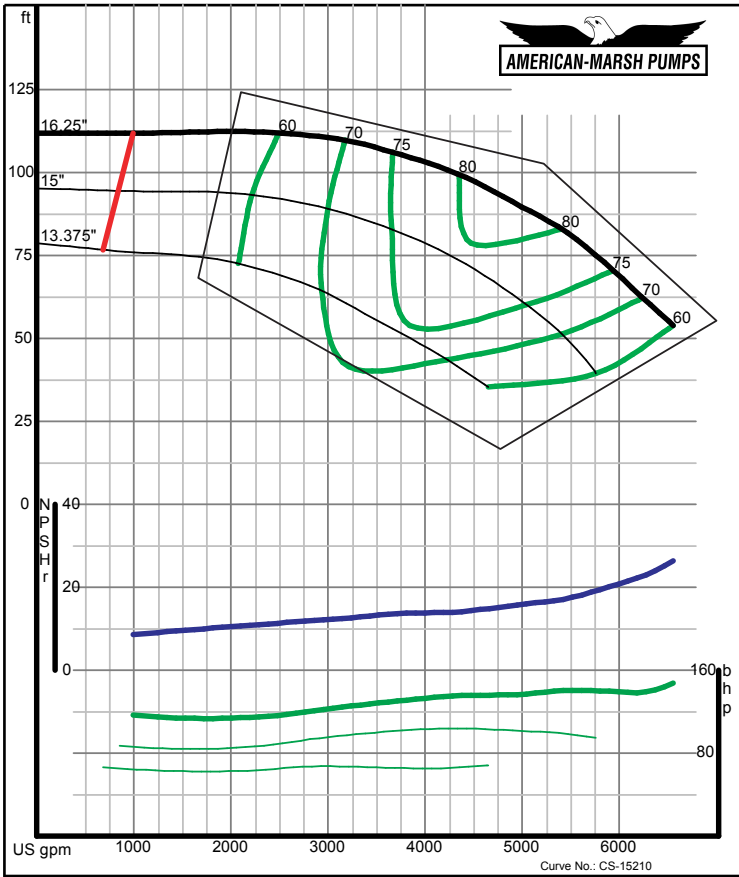

American-Marsh Pumps **Size: 6x8-13 SREM**
Speed: 1150 rpm

09/03/02

American-Marsh Pumps **Size: 6x8-16 SREM**
Speed: 1150 rpm

09/03/02

320 SERIES SREM ENCLOSED PERFORMANCE CURVES - 1200 RPM

American-Marsh Pumps Size: **6x8-20 SREM**
Speed: **1150 rpm**
09/03/02

American-Marsh Pumps Size: **8x10-10 SREM**
Speed: **1150 rpm**
05/18/04

320 SERIES SREM ENCLOSED PERFORMANCE CURVES - 1200 RPM

American-Marsh Pumps Size: **8x10-13 SREM**
Speed: **1150 rpm**
09/03/02

American-Marsh Pumps Size: **8x10-16 SREM**
Speed: **1150 rpm**
09/03/02

300 SERIES REC/REF ENCLOSED PERFORMANCE CURVES - 1200 RPM

American-Marsh Pumps **Size: 8x10-20 RE**
Speed: 1150 rpm
 09/03/02

American-Marsh Pumps **Size: 10x12-16 RE**
Speed: 1150 rpm
 09/03/02

300 SERIES REC/REF ENCLOSED PERFORMANCE CURVES - 1200 RPM

American-Marsh Pumps **Size: 10x12-20 RE**
Speed: 1150 rpm
 09/03/02

American-Marsh Pumps **Size: 12x14-16 RE**
Speed: 1150 rpm
 09/03/02