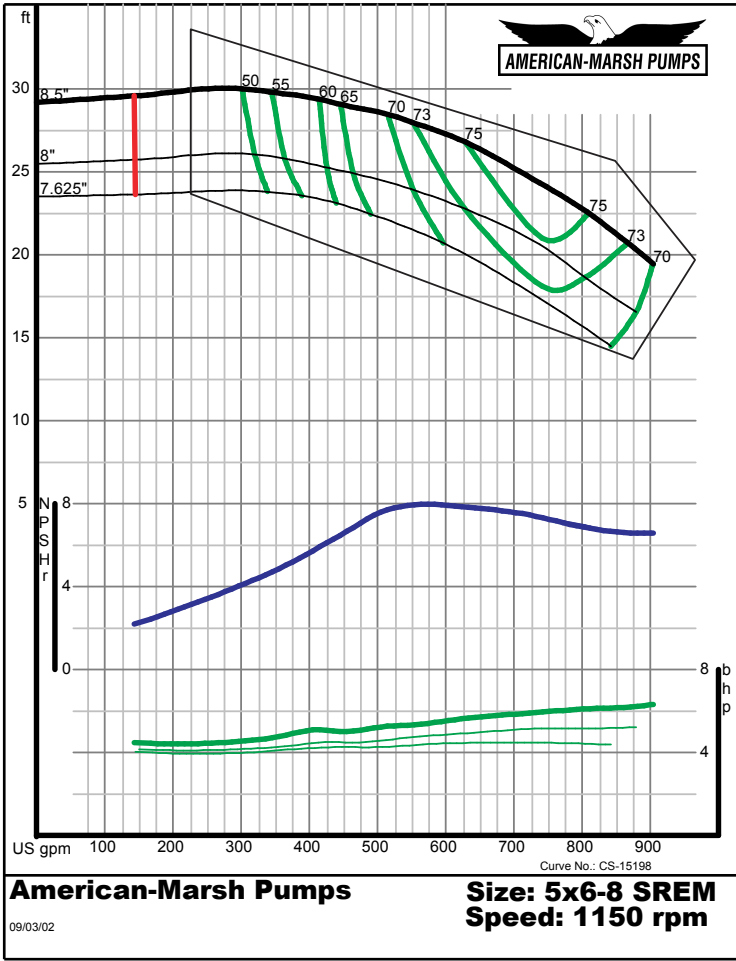

320 SERIES SREM ENCLOSED PERFORMANCE CURVES - 1200 RPM

320 SERIES SREM ENCLOSED PERFORMANCE CURVES - 1200 RPM

American-Marsh Pumps Size: **3x4-8 SREM**
Speed: **1150 rpm**

09/03/02

American-Marsh Pumps Size: **3x4-10 SREM**
Speed: **1150 rpm**

09/03/02

320 SERIES SREM ENCLOSED PERFORMANCE CURVES - 1200 RPM

American-Marsh Pumps Size: **3x4-13 SREM**
Speed: **1150 rpm**

09/03/02

American-Marsh Pumps Size: **3x4-16 SREM**
Speed: **1150 rpm**

09/03/02

320 SERIES SREM ENCLOSED PERFORMANCE CURVES - 1200 RPM

320 SERIES SREM ENCLOSED PERFORMANCE CURVES - 1200 RPM

320 SERIES SREM ENCLOSED PERFORMANCE CURVES - 1200 RPM

320 SERIES SREM ENCLOSED PERFORMANCE CURVES - 1200 RPM

320 SERIES SREM ENCLOSED PERFORMANCE CURVES - 1200 RPM

American-Marsh Pumps **Size: 6x8-8 SREM**
Speed: 1150 rpm

09/03/02

American-Marsh Pumps **Size: 6x8-10 SREM**
Speed: 1150 rpm

09/03/02

320 SERIES SREM ENCLOSED PERFORMANCE CURVES - 1200 RPM