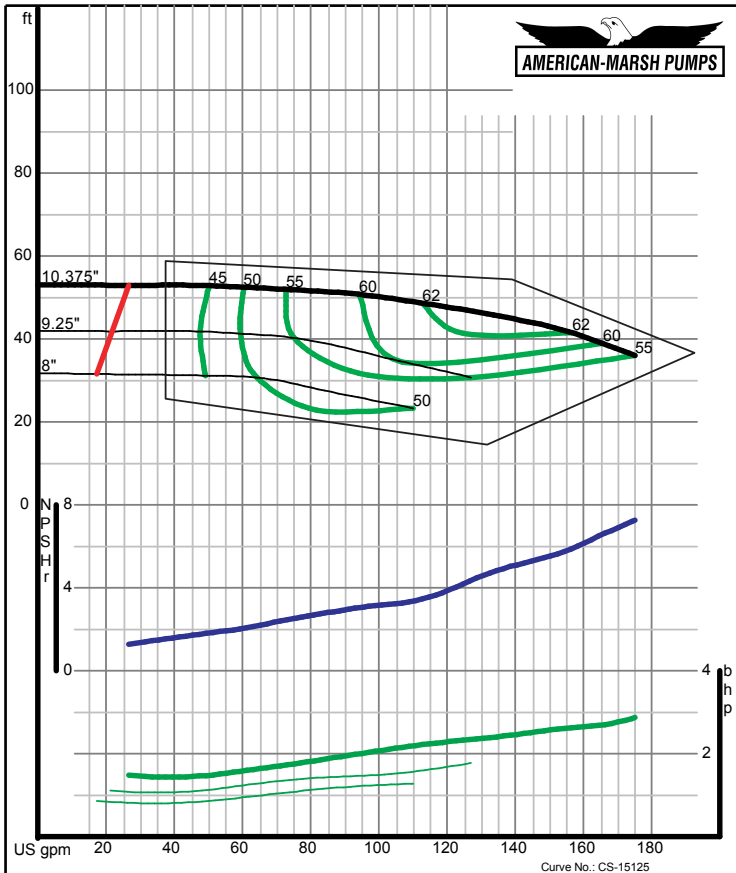

320 SERIES SREM ENCLOSED PERFORMANCE CURVES - 1200 RPM

320 SERIES SREM ENCLOSED PERFORMANCE CURVES - 1200 RPM

320 SERIES SREM ENCLOSED PERFORMANCE CURVES - 1200 RPM

American-Marsh Pumps **Size: 1.5x2.5-13 SREM**
Speed: 1150 rpm

09/03/02

American-Marsh Pumps **Size: 2x2.5-5 SREM**
Speed: 1150 rpm

12/07/02

320 SERIES SREM ENCLOSED PERFORMANCE CURVES - 1200 RPM

American-Marsh Pumps **Size: 2x2.5-7 SREM**
Speed: 1150 rpm

12/07/02

American-Marsh Pumps **Size: 2x2.5-8 SREM**
Speed: 1150 rpm

12/07/02

320 SERIES SREM ENCLOSED PERFORMANCE CURVES - 1200 RPM

American-Marsh Pumps **Size: 2x2.5-10 SREM**
Speed: 1150 rpm
 12/07/02

American-Marsh Pumps **Size: 2x2.5-13 SREM**
Speed: 1150 rpm
 12/07/02

320 SERIES SREM ENCLOSED PERFORMANCE CURVES - 1200 RPM

American-Marsh Pumps **Size: 2.5x3-5 SREM**
Speed: 1150 rpm
 12/07/02

American-Marsh Pumps **Size: 2.5x3-7 SREM**
Speed: 1150 rpm
 12/07/02

320 SERIES SREM ENCLOSED PERFORMANCE CURVES - 1200 RPM