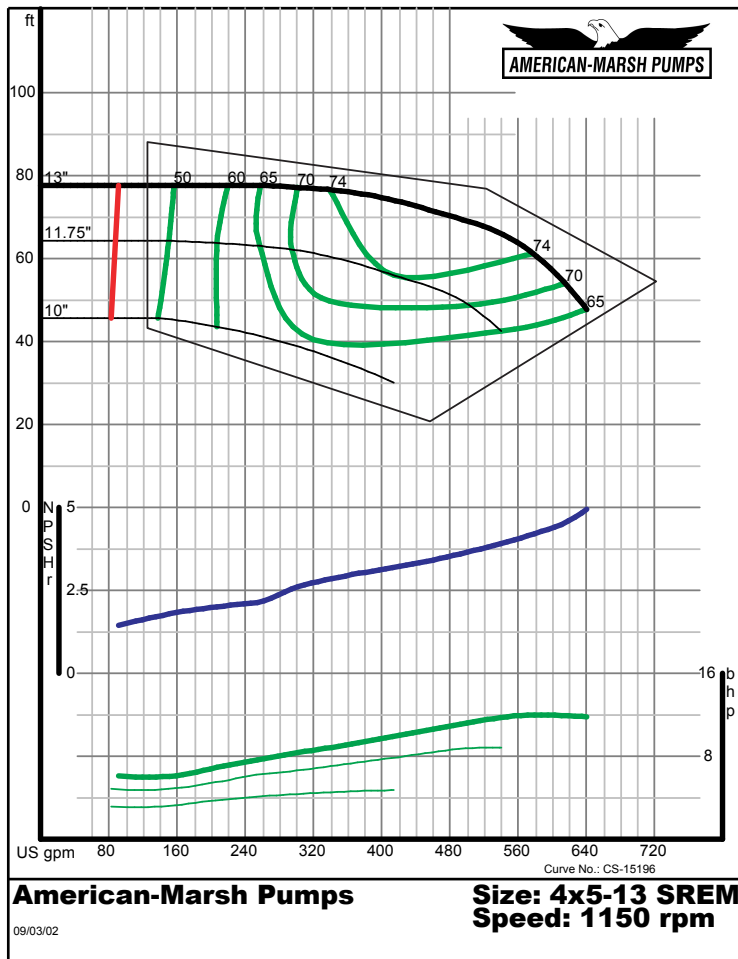

320 SERIES SREM ENCLOSED PERFORMANCE CURVES - 1200 RPM

320 SERIES SREM ENCLOSED PERFORMANCE CURVES - 1200 RPM

American-Marsh Pumps Size: **3x4-8 SREM**
Speed: **1150 rpm**

09/03/02

American-Marsh Pumps Size: **3x4-10 SREM**
Speed: **1150 rpm**

09/03/02

320 SERIES SREM ENCLOSED PERFORMANCE CURVES - 1200 RPM

American-Marsh Pumps Size: **3x4-13 SREM**
Speed: **1150 rpm**

09/03/02

American-Marsh Pumps Size: **3x4-16 SREM**
Speed: **1150 rpm**

09/03/02

320 SERIES SREM ENCLOSED PERFORMANCE CURVES - 1200 RPM

320 SERIES SREM ENCLOSED PERFORMANCE CURVES - 1200 RPM

320 SERIES SREM ENCLOSED PERFORMANCE CURVES - 1200 RPM

320 SERIES SREM ENCLOSED PERFORMANCE CURVES - 1200 RPM

320 SERIES SREM ENCLOSED PERFORMANCE CURVES - 1200 RPM

American-Marsh Pumps **Size: 6x8-8 SREM**
Speed: 1150 rpm

09/03/02

American-Marsh Pumps **Size: 6x8-10 SREM**
Speed: 1150 rpm

09/03/02

320 SERIES SREM ENCLOSED PERFORMANCE CURVES - 1200 RPM