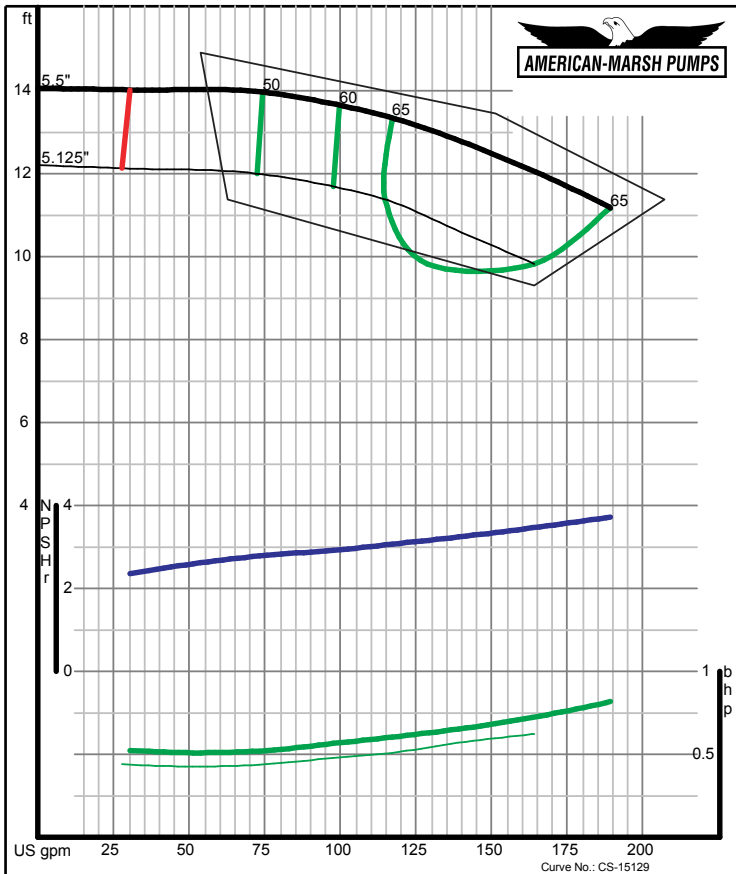

09/03/02

American-Marsh Pumps **Size: 2x2.5-5 SREM**
Speed: 1150 rpm

12/07/02

320 SERIES SREM ENCLOSED PERFORMANCE CURVES - 1200 RPM

American-Marsh Pumps **Size: 2x2.5-7 SREM**
Speed: 1150 rpm

12/07/02

American-Marsh Pumps **Size: 2x2.5-8 SREM**
Speed: 1150 rpm

12/07/02

320 SERIES SREM ENCLOSED PERFORMANCE CURVES - 1200 RPM

American-Marsh Pumps **Size: 2x2.5-10 SREM**
Speed: 1150 rpm
 12/07/02

American-Marsh Pumps **Size: 2x2.5-13 SREM**
Speed: 1150 rpm
 12/07/02

320 SERIES SREM ENCLOSED PERFORMANCE CURVES - 1200 RPM

American-Marsh Pumps **Size: 2.5x3-5 SREM**
Speed: 1150 rpm
 12/07/02

American-Marsh Pumps **Size: 2.5x3-7 SREM**
Speed: 1150 rpm
 12/07/02

320 SERIES SREM ENCLOSED PERFORMANCE CURVES - 1200 RPM

320 SERIES SREM ENCLOSED PERFORMANCE CURVES - 1200 RPM

320 SERIES SREM ENCLOSED PERFORMANCE CURVES - 1200 RPM

American-Marsh Pumps Size: **3x4-8 SREM**
Speed: **1150 rpm**

09/03/02

American-Marsh Pumps Size: **3x4-10 SREM**
Speed: **1150 rpm**