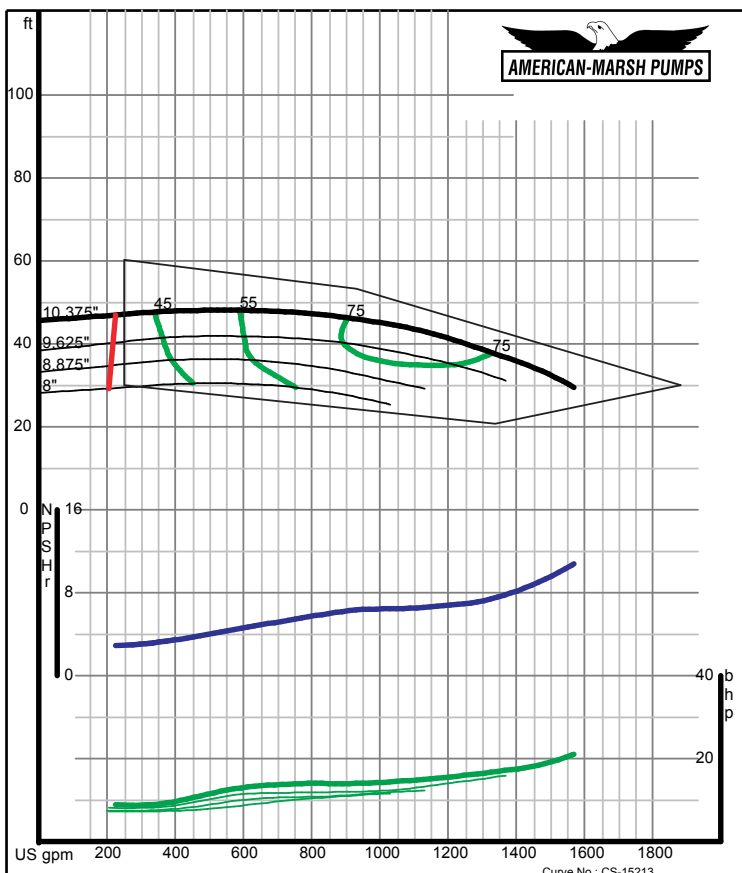

09/03/02

320 SERIES SREM ENCLOSED PERFORMANCE CURVES - 1200 RPM

American-Marsh Pumps Size: **3x4-13 SREM**
Speed: **1150 rpm**

09/03/02

American-Marsh Pumps Size: **3x4-16 SREM**
Speed: **1150 rpm**

09/03/02

320 SERIES SREM ENCLOSED PERFORMANCE CURVES - 1200 RPM

320 SERIES SREM ENCLOSED PERFORMANCE CURVES - 1200 RPM

320 SERIES SREM ENCLOSED PERFORMANCE CURVES - 1200 RPM

320 SERIES SREM ENCLOSED PERFORMANCE CURVES - 1200 RPM

320 SERIES SREM ENCLOSED PERFORMANCE CURVES - 1200 RPM

American-Marsh Pumps **Size: 6x8-8 SREM**
Speed: 1150 rpm

09/03/02

American-Marsh Pumps **Size: 6x8-10 SREM**
Speed: 1150 rpm

09/03/02

320 SERIES SREM ENCLOSED PERFORMANCE CURVES - 1200 RPM

American-Marsh Pumps **Size: 6x8-13 SREM**
Speed: 1150 rpm

09/03/02

American-Marsh Pumps **Size: 6x8-16 SREM**
Speed: 1150 rpm

09/03/02

320 SERIES SREM ENCLOSED PERFORMANCE CURVES - 1200 RPM

American-Marsh Pumps Size: **6x8-20 SREM**
Speed: **1150 rpm**
09/03/02