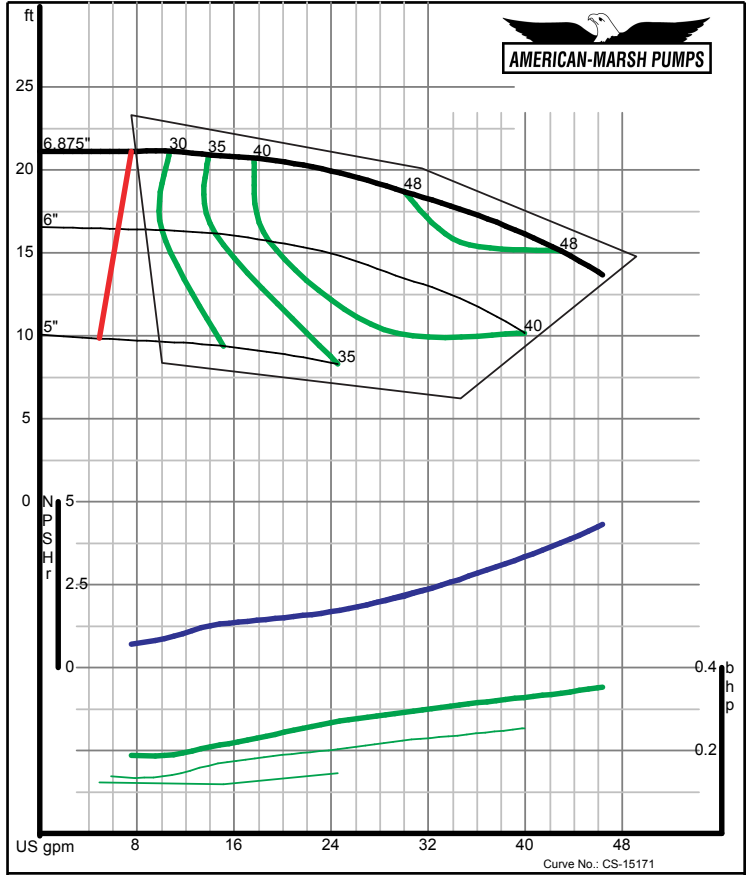

320 Series Vertical Sump

1200 RPM Performance Curves
Enclosed Impellers

320 SERIES SREM ENCLOSED PERFORMANCE CURVES - 1200 RPM

American-Marsh Pumps
09/03/02

Size: 1.25x2-5 SREM
Speed: 1150 rpm

American-Marsh Pumps
09/03/02

Size: 1.25x2-7 SREM
Speed: 1150 rpm

320 SERIES SREM ENCLOSED PERFORMANCE CURVES - 1200 RPM

American-Marsh Pumps
09/03/02

Size: 1.25x2-8 SREM
Speed: 1150 rpm

American-Marsh Pumps
09/03/02

Size: 1.25x2-10 SREM
Speed: 1150 rpm

320 SERIES SREM ENCLOSED PERFORMANCE CURVES - 1200 RPM

320 SERIES SREM ENCLOSED PERFORMANCE CURVES - 1200 RPM

320 SERIES SREM ENCLOSED PERFORMANCE CURVES - 1200 RPM

American-Marsh Pumps **Size: 1.5x2.5-13 SREM**
Speed: 1150 rpm

American-Marsh Pumps Size: **8x10-10 SREM**
Speed: **1150 rpm**
05/18/04

320 SERIES SREM ENCLOSED PERFORMANCE CURVES - 1200 RPM

American-Marsh Pumps Size: **8x10-13 SREM**
Speed: **1150 rpm**
09/03/02

American-Marsh Pumps Size: **8x10-16 SREM**
Speed: **1150 rpm**
09/03/02