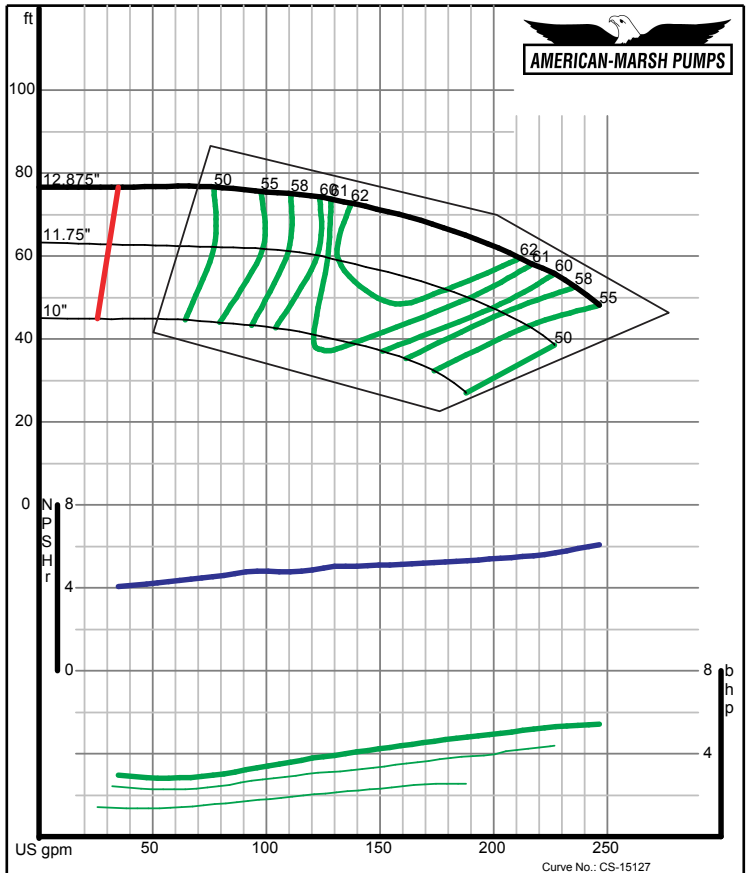

320 SERIES SREM ENCLOSED PERFORMANCE CURVES - 1200 RPM

320 SERIES SREM ENCLOSED PERFORMANCE CURVES - 1200 RPM

320 SERIES SREM ENCLOSED PERFORMANCE CURVES - 1200 RPM

American-Marsh Pumps **Size: 1.5x2.5-13 SREM**
Speed: 1150 rpm

09/03/02

American-Marsh Pumps **Size: 2x2.5-5 SREM**
Speed: 1150 rpm

12/07/02

320 SERIES SREM ENCLOSED PERFORMANCE CURVES - 1200 RPM

American-Marsh Pumps **Size: 2x2.5-7 SREM**
Speed: 1150 rpm

12/07/02

American-Marsh Pumps **Size: 2x2.5-8 SREM**
Speed: 1150 rpm

12/07/02

320 SERIES SREM ENCLOSED PERFORMANCE CURVES - 1200 RPM

American-Marsh Pumps **Size: 2x2.5-10 SREM**
Speed: 1150 rpm
 12/07/02

American-Marsh Pumps **Size: 2x2.5-13 SREM**
Speed: 1150 rpm
 12/07/02

320 SERIES SREM ENCLOSED PERFORMANCE CURVES - 1200 RPM

American-Marsh Pumps **Size: 2.5x3-5 SREM**
Speed: 1150 rpm
 12/07/02

American-Marsh Pumps **Size: 2.5x3-7 SREM**
Speed: 1150 rpm
 12/07/02

320 SERIES SREM ENCLOSED PERFORMANCE CURVES - 1200 RPM