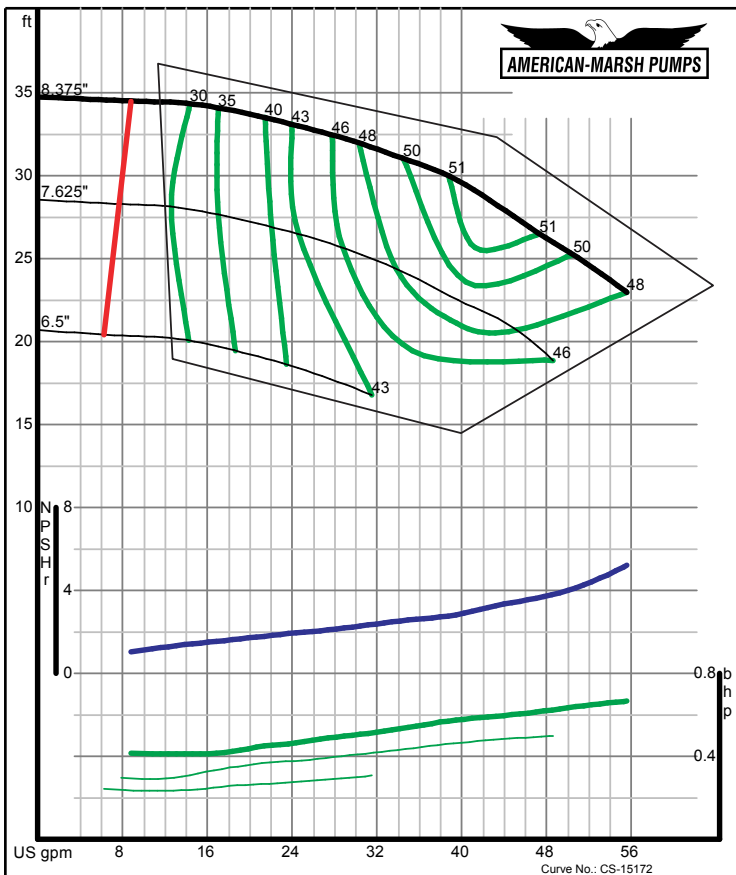

320 Series Vertical Sump

1200 RPM Performance Curves
Enclosed Impellers

320 SERIES SREM ENCLOSED PERFORMANCE CURVES - 1200 RPM

American-Marsh Pumps
09/03/02

Size: 1.25x2-5 SREM
Speed: 1150 rpm

American-Marsh Pumps
09/03/02

Size: 1.25x2-7 SREM
Speed: 1150 rpm

320 SERIES SREM ENCLOSED PERFORMANCE CURVES - 1200 RPM

American-Marsh Pumps
09/03/02

Size: 1.25x2-8 SREM
Speed: 1150 rpm

American-Marsh Pumps
09/03/02

Size: 1.25x2-10 SREM
Speed: 1150 rpm

320 SERIES SREM ENCLOSED PERFORMANCE CURVES - 1200 RPM

320 SERIES SREM ENCLOSED PERFORMANCE CURVES - 1200 RPM

320 SERIES SREM ENCLOSED PERFORMANCE CURVES - 1200 RPM

American-Marsh Pumps **Size: 1.5x2.5-13 SREM**
Speed: 1150 rpm