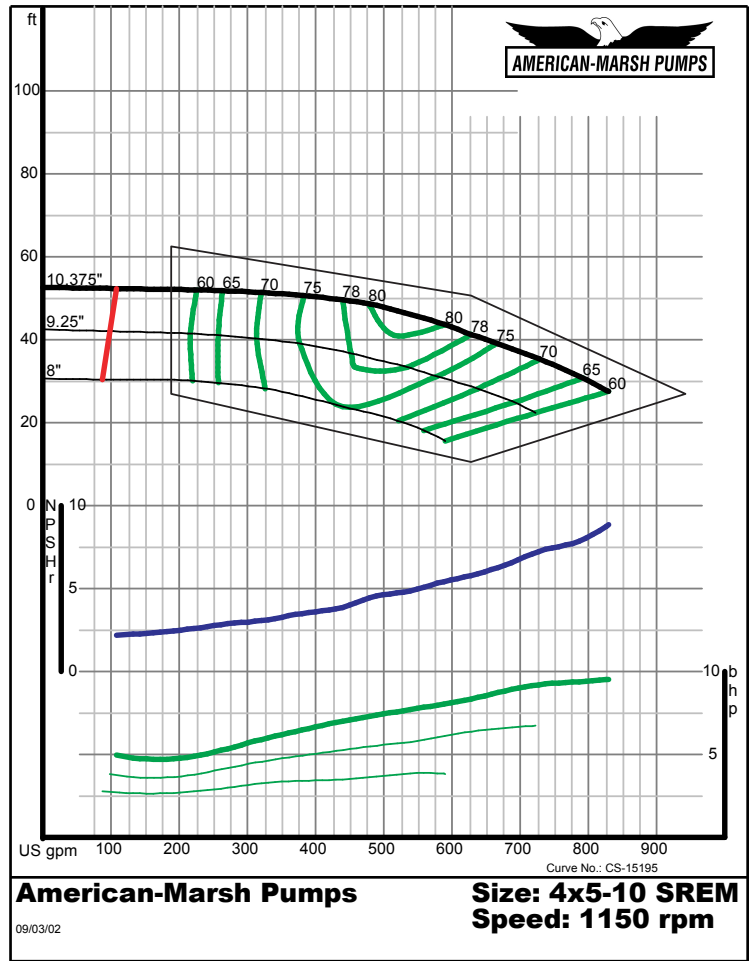

320 SERIES SREM ENCLOSED PERFORMANCE CURVES - 1200 RPM

320 SERIES SREM ENCLOSED PERFORMANCE CURVES - 1200 RPM

American-Marsh Pumps Size: **3x4-8 SREM**
Speed: **1150 rpm**

09/03/02

American-Marsh Pumps Size: **3x4-10 SREM**
Speed: **1150 rpm**

09/03/02

320 SERIES SREM ENCLOSED PERFORMANCE CURVES - 1200 RPM

American-Marsh Pumps Size: **3x4-13 SREM**
Speed: **1150 rpm**

09/03/02

American-Marsh Pumps Size: **3x4-16 SREM**
Speed: **1150 rpm**

09/03/02

320 SERIES SREM ENCLOSED PERFORMANCE CURVES - 1200 RPM

320 SERIES SREM ENCLOSED PERFORMANCE CURVES - 1200 RPM

320 SERIES SREM ENCLOSED PERFORMANCE CURVES - 1200 RPM

320 SERIES SREM ENCLOSED PERFORMANCE CURVES - 1200 RPM

320 SERIES SREM ENCLOSED PERFORMANCE CURVES - 1200 RPM

American-Marsh Pumps **Size: 6x8-8 SREM**
Speed: 1150 rpm

09/03/02

American-Marsh Pumps **Size: 6x8-10 SREM**
Speed: 1150 rpm

09/03/02

320 SERIES SREM ENCLOSED PERFORMANCE CURVES - 1200 RPM