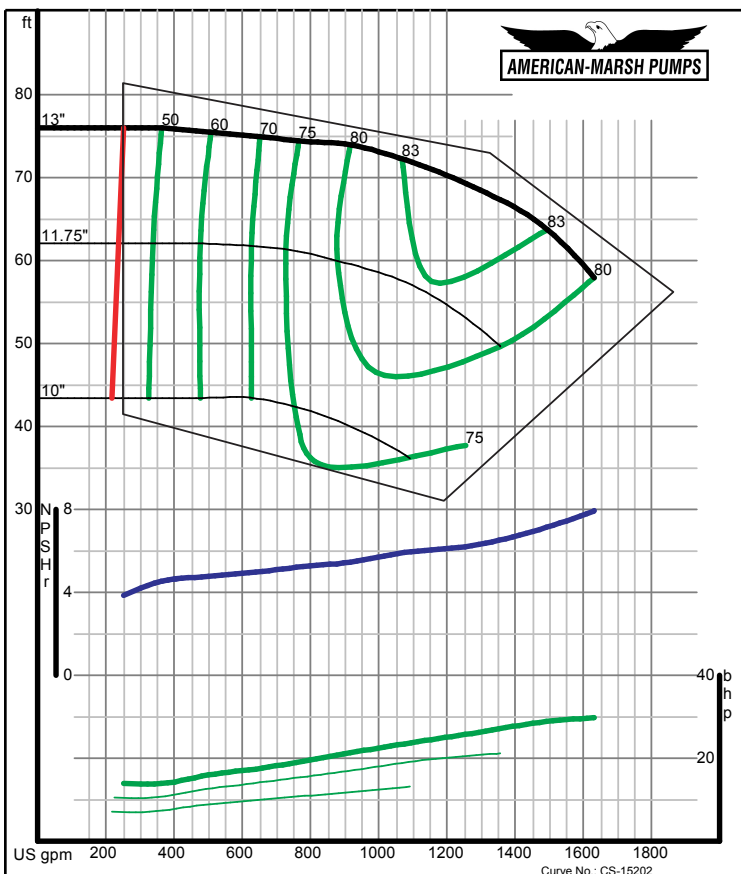

320 SERIES SREM ENCLOSED PERFORMANCE CURVES - 1200 RPM

American-Marsh Pumps **Size: 6x8-8 SREM**
Speed: 1150 rpm

09/03/02

American-Marsh Pumps **Size: 6x8-10 SREM**
Speed: 1150 rpm

09/03/02

320 SERIES SREM ENCLOSED PERFORMANCE CURVES - 1200 RPM

American-Marsh Pumps **Size: 6x8-13 SREM**
Speed: 1150 rpm

09/03/02

American-Marsh Pumps **Size: 6x8-16 SREM**
Speed: 1150 rpm

09/03/02

320 SERIES SREM ENCLOSED PERFORMANCE CURVES - 1200 RPM

American-Marsh Pumps Size: **6x8-20 SREM**
Speed: **1150 rpm**
09/03/02

American-Marsh Pumps Size: **8x10-10 SREM**
Speed: **1150 rpm**
05/18/04

320 SERIES SREM ENCLOSED PERFORMANCE CURVES - 1200 RPM

American-Marsh Pumps Size: **8x10-13 SREM**
Speed: **1150 rpm**
09/03/02

American-Marsh Pumps Size: **8x10-16 SREM**
Speed: **1150 rpm**
09/03/02

300 SERIES REC/REF ENCLOSED PERFORMANCE CURVES - 1200 RPM

American-Marsh Pumps **Size: 8x10-20 RE**
Speed: 1150 rpm
 09/03/02

American-Marsh Pumps **Size: 10x12-16 RE**
Speed: 1150 rpm
 09/03/02

300 SERIES REC/REF ENCLOSED PERFORMANCE CURVES - 1200 RPM