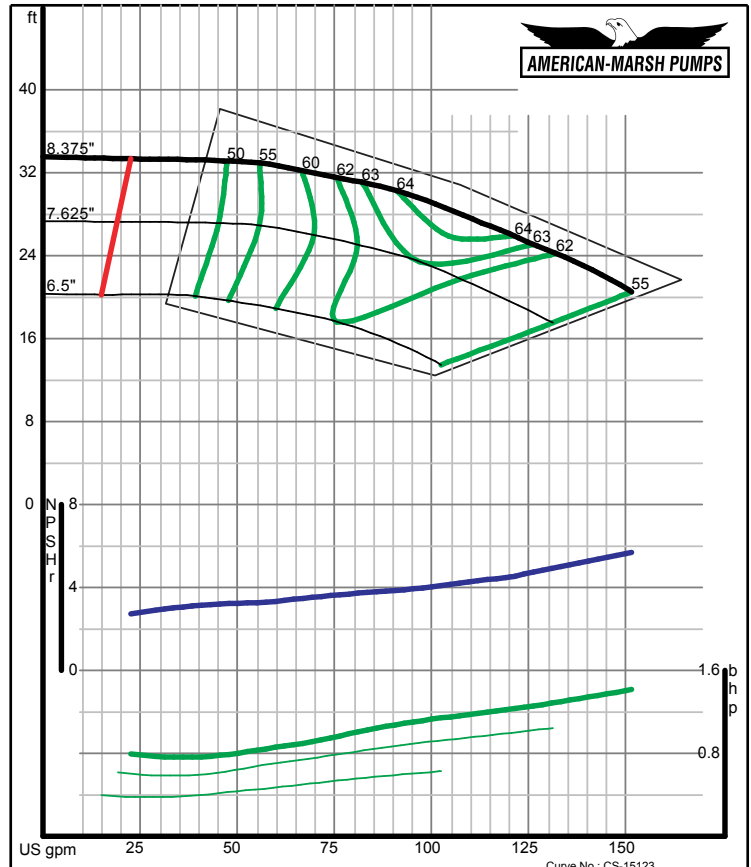

320 SERIES SREM ENCLOSED PERFORMANCE CURVES - 1200 RPM

320 SERIES SREM ENCLOSED PERFORMANCE CURVES - 1200 RPM

320 SERIES SREM ENCLOSED PERFORMANCE CURVES - 1200 RPM

American-Marsh Pumps **Size: 1.5x2.5-13 SREM**
Speed: 1150 rpm

09/03/02

American-Marsh Pumps **Size: 2x2.5-5 SREM**
Speed: 1150 rpm

12/07/02

320 SERIES SREM ENCLOSED PERFORMANCE CURVES - 1200 RPM

American-Marsh Pumps **Size: 2x2.5-7 SREM**
Speed: 1150 rpm

12/07/02

American-Marsh Pumps **Size: 2x2.5-8 SREM**
Speed: 1150 rpm

12/07/02

320 SERIES SREM ENCLOSED PERFORMANCE CURVES - 1200 RPM

American-Marsh Pumps **Size: 2x2.5-10 SREM**
Speed: 1150 rpm
 12/07/02

American-Marsh Pumps **Size: 2x2.5-13 SREM**
Speed: 1150 rpm
 12/07/02

320 SERIES SREM ENCLOSED PERFORMANCE CURVES - 1200 RPM

American-Marsh Pumps **Size: 2.5x3-5 SREM**
Speed: 1150 rpm
 12/07/02

American-Marsh Pumps **Size: 2.5x3-7 SREM**
Speed: 1150 rpm
 12/07/02

320 SERIES SREM ENCLOSED PERFORMANCE CURVES - 1200 RPM