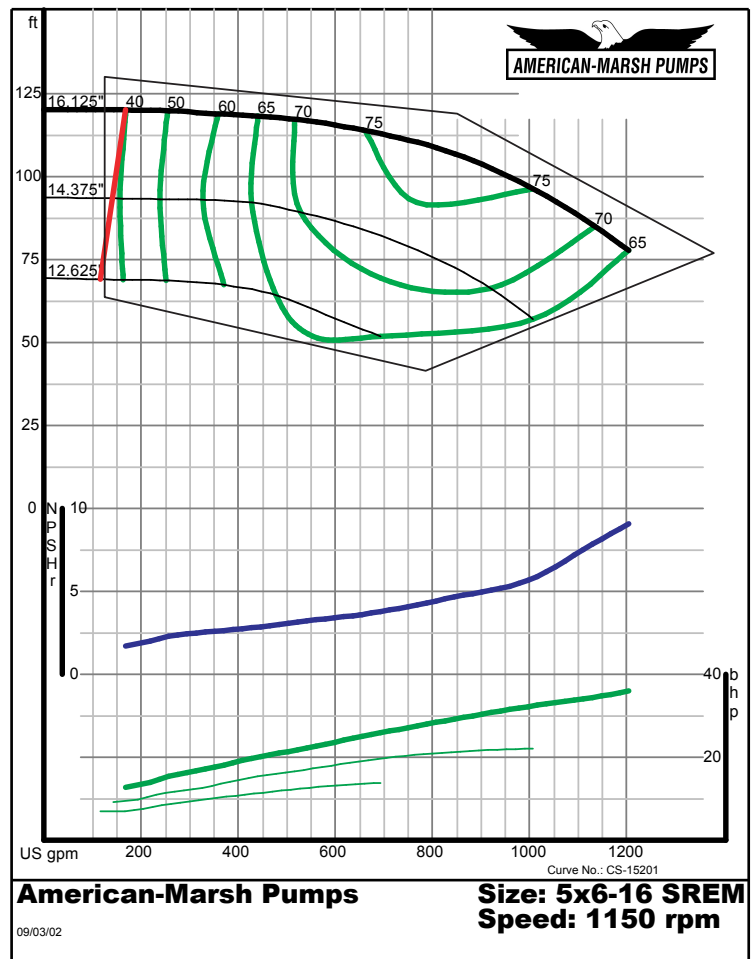

09/03/02

320 SERIES SREM ENCLOSED PERFORMANCE CURVES - 1200 RPM

American-Marsh Pumps Size: **3x4-13 SREM**
Speed: **1150 rpm**

09/03/02

American-Marsh Pumps Size: **3x4-16 SREM**
Speed: **1150 rpm**

09/03/02

320 SERIES SREM ENCLOSED PERFORMANCE CURVES - 1200 RPM

320 SERIES SREM ENCLOSED PERFORMANCE CURVES - 1200 RPM

320 SERIES SREM ENCLOSED PERFORMANCE CURVES - 1200 RPM

320 SERIES SREM ENCLOSED PERFORMANCE CURVES - 1200 RPM

320 SERIES SREM ENCLOSED PERFORMANCE CURVES - 1200 RPM

American-Marsh Pumps **Size: 6x8-8 SREM**
Speed: 1150 rpm

09/03/02

American-Marsh Pumps **Size: 6x8-10 SREM**
Speed: 1150 rpm

09/03/02

320 SERIES SREM ENCLOSED PERFORMANCE CURVES - 1200 RPM

American-Marsh Pumps **Size: 6x8-13 SREM**
Speed: 1150 rpm

09/03/02

American-Marsh Pumps **Size: 6x8-16 SREM**
Speed: 1150 rpm

09/03/02

320 SERIES SREM ENCLOSED PERFORMANCE CURVES - 1200 RPM

American-Marsh Pumps Size: **6x8-20 SREM**
Speed: **1150 rpm**
09/03/02