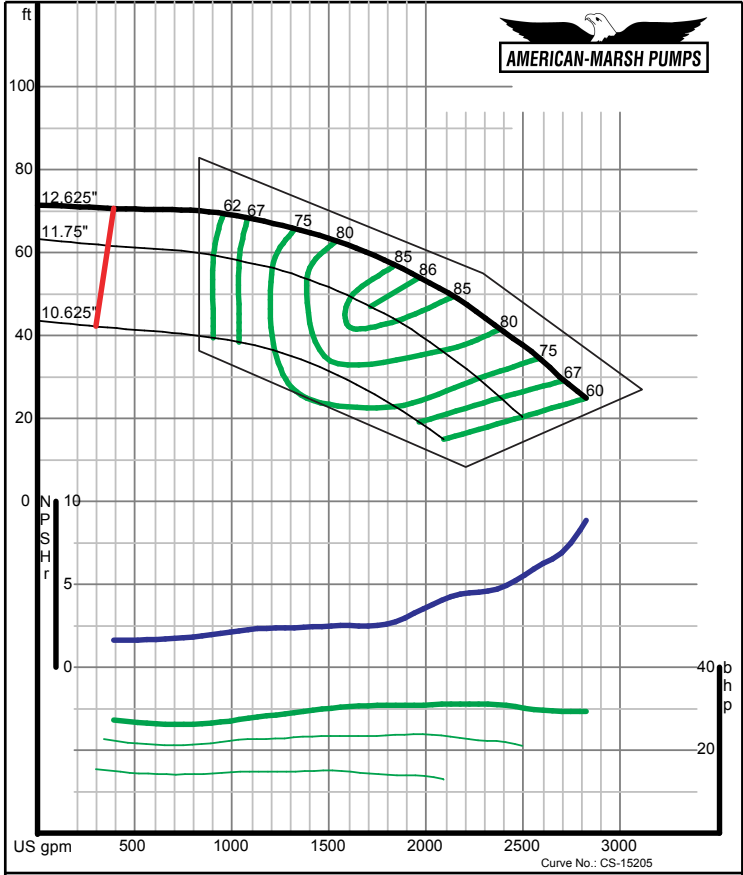

320 SERIES SREM ENCLOSED PERFORMANCE CURVES - 1200 RPM

American-Marsh Pumps **Size: 6x8-8 SREM**
Speed: 1150 rpm

09/03/02

American-Marsh Pumps **Size: 6x8-10 SREM**
Speed: 1150 rpm

09/03/02

320 SERIES SREM ENCLOSED PERFORMANCE CURVES - 1200 RPM

American-Marsh Pumps **Size: 6x8-13 SREM**
Speed: 1150 rpm

09/03/02

American-Marsh Pumps **Size: 6x8-16 SREM**
Speed: 1150 rpm

09/03/02

320 SERIES SREM ENCLOSED PERFORMANCE CURVES - 1200 RPM

American-Marsh Pumps Size: **6x8-20 SREM**
Speed: **1150 rpm**
09/03/02

American-Marsh Pumps Size: **8x10-10 SREM**
Speed: **1150 rpm**
05/18/04

320 SERIES SREM ENCLOSED PERFORMANCE CURVES - 1200 RPM

American-Marsh Pumps Size: **8x10-13 SREM**
Speed: **1150 rpm**
09/03/02

American-Marsh Pumps Size: **8x10-16 SREM**
Speed: **1150 rpm**
09/03/02

300 SERIES REC/REF ENCLOSED PERFORMANCE CURVES - 1200 RPM

American-Marsh Pumps **Size: 8x10-20 RE**
Speed: 1150 rpm
 09/03/02

American-Marsh Pumps **Size: 10x12-16 RE**
Speed: 1150 rpm
 09/03/02

300 SERIES REC/REF ENCLOSED PERFORMANCE CURVES - 1200 RPM