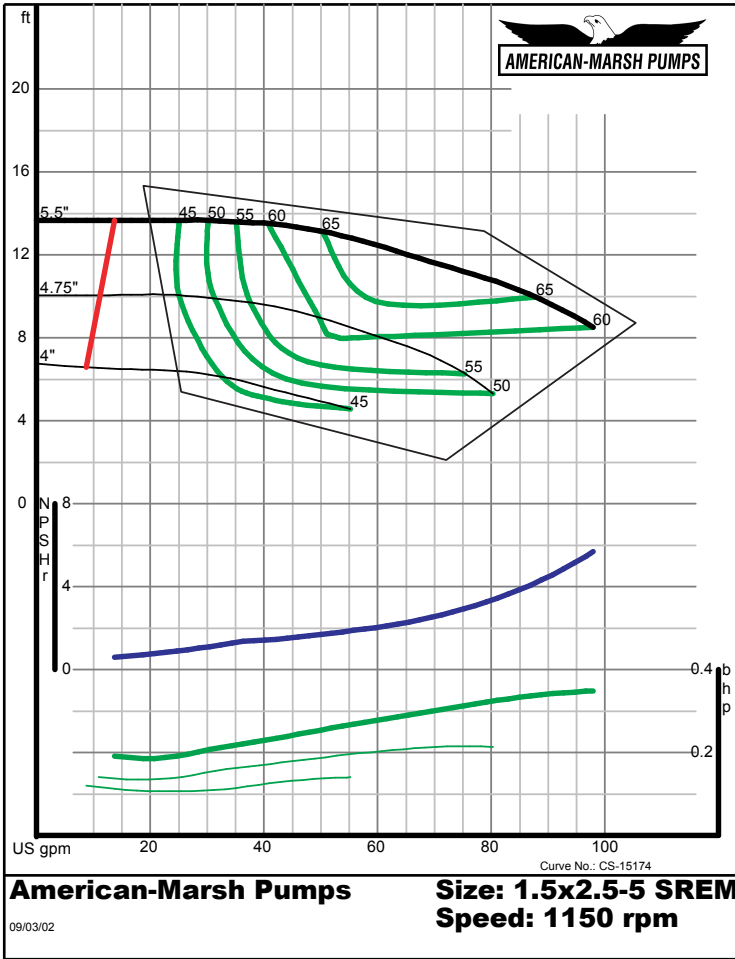

320 Series Vertical Sump

1200 RPM Performance Curves
Enclosed Impellers

320 SERIES SREM ENCLOSED PERFORMANCE CURVES - 1200 RPM

American-Marsh Pumps
09/03/02

Size: 1.25x2-5 SREM
Speed: 1150 rpm

American-Marsh Pumps
09/03/02

Size: 1.25x2-7 SREM
Speed: 1150 rpm

320 SERIES SREM ENCLOSED PERFORMANCE CURVES - 1200 RPM

American-Marsh Pumps
09/03/02

Size: 1.25x2-8 SREM
Speed: 1150 rpm

American-Marsh Pumps
09/03/02

Size: 1.25x2-10 SREM
Speed: 1150 rpm

320 SERIES SREM ENCLOSED PERFORMANCE CURVES - 1200 RPM

320 SERIES SREM ENCLOSED PERFORMANCE CURVES - 1200 RPM

320 SERIES SREM ENCLOSED PERFORMANCE CURVES - 1200 RPM

American-Marsh Pumps **Size: 1.5x2.5-13 SREM**
Speed: 1150 rpm

09/03/02

American-Marsh Pumps **Size: 2x2.5-5 SREM**
Speed: 1150 rpm

12/07/02

320 SERIES SREM ENCLOSED PERFORMANCE CURVES - 1200 RPM

American-Marsh Pumps **Size: 2x2.5-7 SREM**
Speed: 1150 rpm

12/07/02

American-Marsh Pumps **Size: 2x2.5-8 SREM**
Speed: 1150 rpm