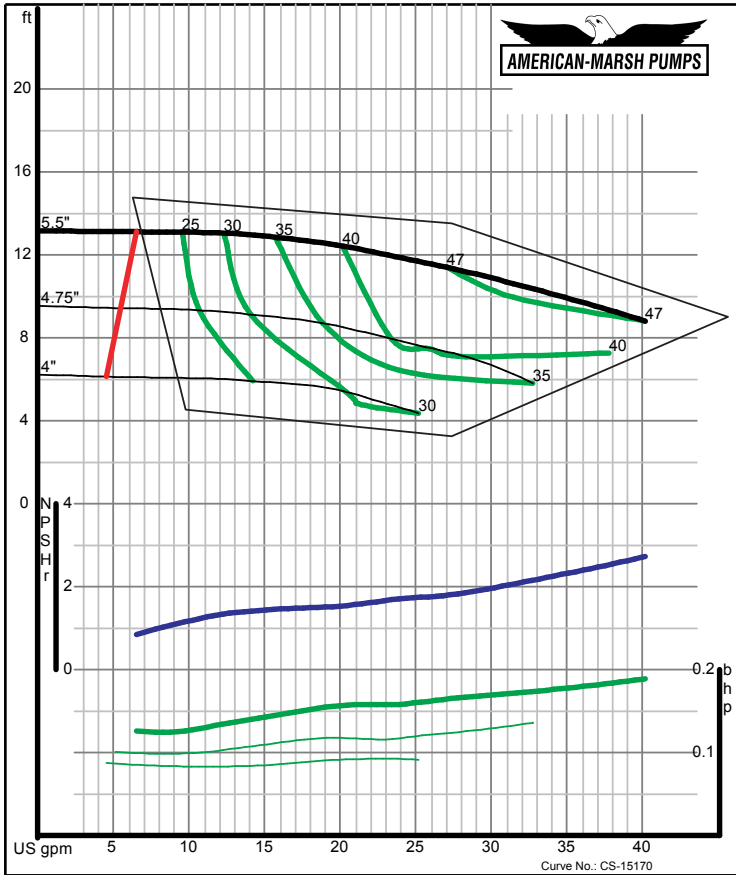

320 Series Vertical Sump

1200 RPM Performance Curves
Enclosed Impellers

320 SERIES SREM ENCLOSED PERFORMANCE CURVES - 1200 RPM

American-Marsh Pumps
09/03/02

Size: 1.25x2-5 SREM
Speed: 1150 rpm

American-Marsh Pumps
09/03/02

Size: 1.25x2-7 SREM
Speed: 1150 rpm

320 SERIES SREM ENCLOSED PERFORMANCE CURVES - 1200 RPM

American-Marsh Pumps
09/03/02

Size: 1.25x2-8 SREM
Speed: 1150 rpm

American-Marsh Pumps
09/03/02

Size: 1.25x2-10 SREM
Speed: 1150 rpm

320 SERIES SREM ENCLOSED PERFORMANCE CURVES - 1200 RPM

320 SERIES SREM ENCLOSED PERFORMANCE CURVES - 1200 RPM

320 SERIES SREM ENCLOSED PERFORMANCE CURVES - 1200 RPM

American-Marsh Pumps **Size: 1.5x2.5-13 SREM**
Speed: 1150 rpm