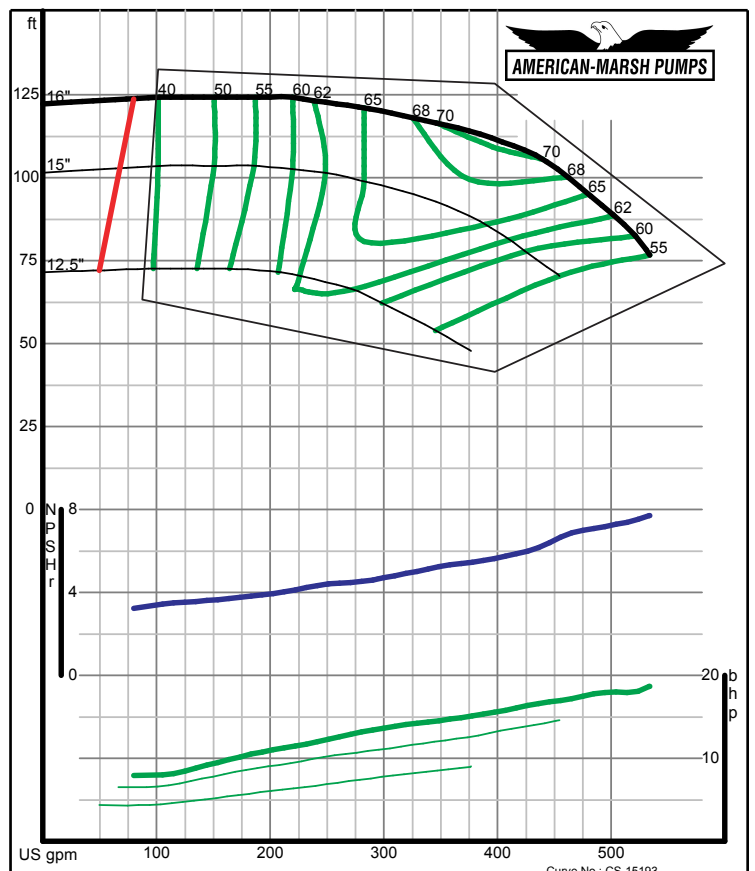

320 SERIES SREM ENCLOSED PERFORMANCE CURVES - 1200 RPM

American-Marsh Pumps **Size: 2.5x3-5 SREM**
Speed: 1150 rpm
 12/07/02

American-Marsh Pumps **Size: 2.5x3-7 SREM**
Speed: 1150 rpm
 12/07/02

320 SERIES SREM ENCLOSED PERFORMANCE CURVES - 1200 RPM

320 SERIES SREM ENCLOSED PERFORMANCE CURVES - 1200 RPM

320 SERIES SREM ENCLOSED PERFORMANCE CURVES - 1200 RPM

American-Marsh Pumps Size: **3x4-8 SREM**
Speed: **1150 rpm**

09/03/02

American-Marsh Pumps Size: **3x4-10 SREM**
Speed: **1150 rpm**

09/03/02

320 SERIES SREM ENCLOSED PERFORMANCE CURVES - 1200 RPM

American-Marsh Pumps Size: **3x4-13 SREM**
Speed: **1150 rpm**

09/03/02

American-Marsh Pumps Size: **3x4-16 SREM**
Speed: **1150 rpm**

09/03/02