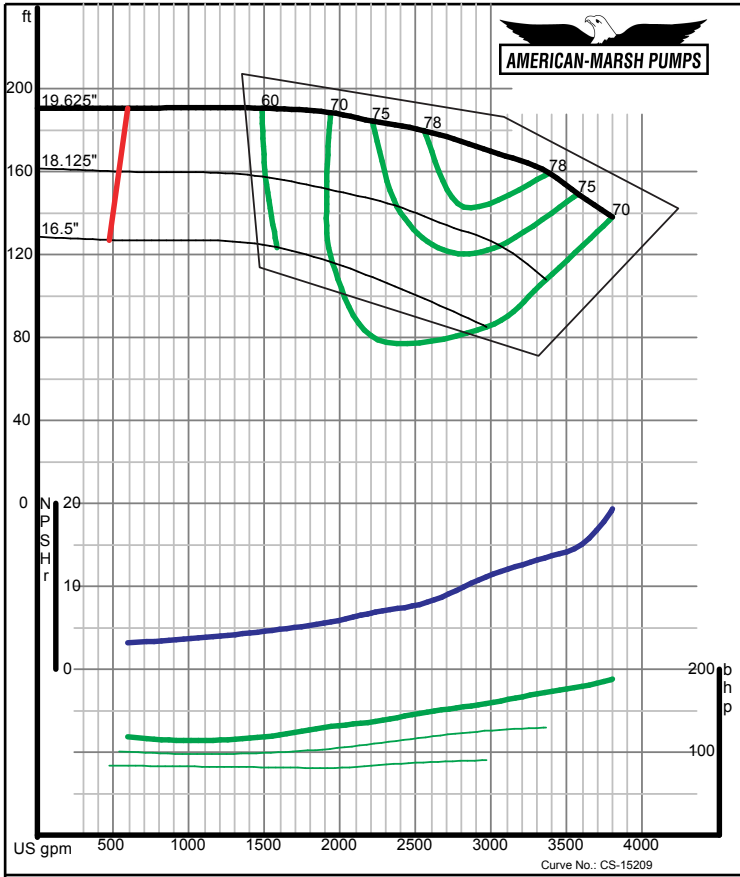

American-Marsh Pumps **Size: 6x8-13 SREM**
Speed: 1150 rpm

09/03/02

American-Marsh Pumps **Size: 6x8-16 SREM**
Speed: 1150 rpm

09/03/02

320 SERIES SREM ENCLOSED PERFORMANCE CURVES - 1200 RPM

American-Marsh Pumps Size: **6x8-20 SREM**
Speed: **1150 rpm**
09/03/02

American-Marsh Pumps Size: **8x10-10 SREM**
Speed: **1150 rpm**
05/18/04

320 SERIES SREM ENCLOSED PERFORMANCE CURVES - 1200 RPM

American-Marsh Pumps Size: **8x10-13 SREM**
Speed: **1150 rpm**
09/03/02

American-Marsh Pumps Size: **8x10-16 SREM**
Speed: **1150 rpm**
09/03/02

300 SERIES REC/REF ENCLOSED PERFORMANCE CURVES - 1200 RPM

American-Marsh Pumps **Size: 8x10-20 RE**
Speed: 1150 rpm
 09/03/02

American-Marsh Pumps **Size: 10x12-16 RE**
Speed: 1150 rpm
 09/03/02

300 SERIES REC/REF ENCLOSED PERFORMANCE CURVES - 1200 RPM

American-Marsh Pumps **Size: 10x12-20 RE**
Speed: 1150 rpm
 09/03/02

American-Marsh Pumps **Size: 12x14-16 RE**
Speed: 1150 rpm
 09/03/02