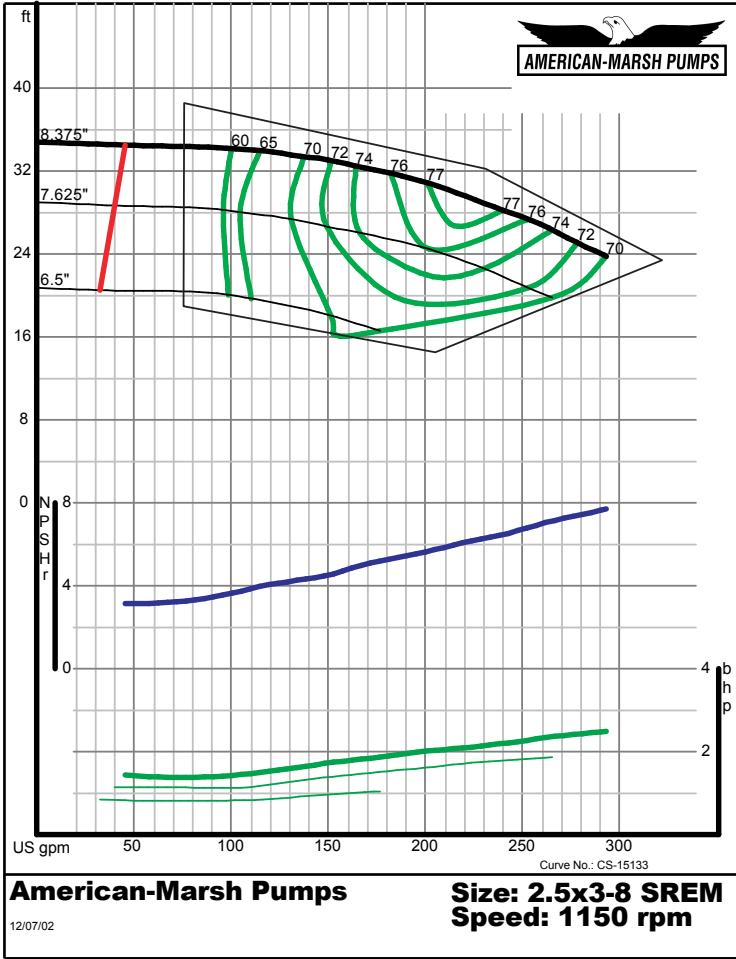

12/07/02

320 SERIES SREM ENCLOSED PERFORMANCE CURVES - 1200 RPM

American-Marsh Pumps **Size: 2x2.5-10 SREM**
Speed: 1150 rpm
 12/07/02

American-Marsh Pumps **Size: 2x2.5-13 SREM**
Speed: 1150 rpm
 12/07/02

320 SERIES SREM ENCLOSED PERFORMANCE CURVES - 1200 RPM

American-Marsh Pumps **Size: 2.5x3-5 SREM**
Speed: 1150 rpm
 12/07/02

American-Marsh Pumps **Size: 2.5x3-7 SREM**
Speed: 1150 rpm
 12/07/02

320 SERIES SREM ENCLOSED PERFORMANCE CURVES - 1200 RPM

320 SERIES SREM ENCLOSED PERFORMANCE CURVES - 1200 RPM

320 SERIES SREM ENCLOSED PERFORMANCE CURVES - 1200 RPM

American-Marsh Pumps Size: **3x4-8 SREM**
Speed: **1150 rpm**

09/03/02

American-Marsh Pumps Size: **3x4-10 SREM**
Speed: **1150 rpm**

09/03/02

320 SERIES SREM ENCLOSED PERFORMANCE CURVES - 1200 RPM

American-Marsh Pumps Size: **3x4-13 SREM**
Speed: **1150 rpm**

09/03/02

American-Marsh Pumps Size: **3x4-16 SREM**
Speed: **1150 rpm**

09/03/02