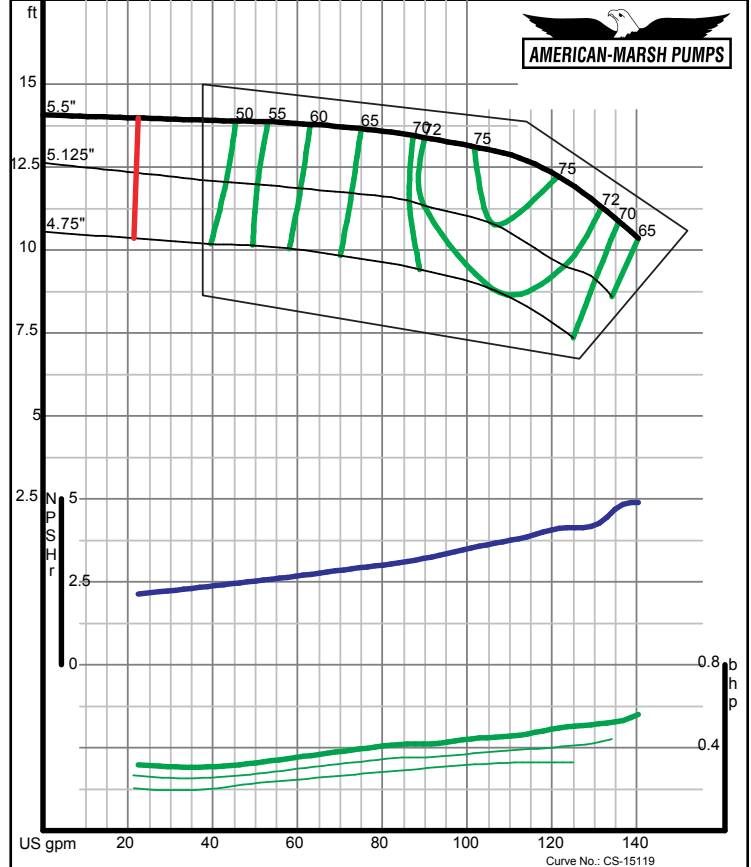

320 Series Vertical Sump

1200 RPM Performance Curves
Enclosed Impellers

320 SERIES SREM ENCLOSED PERFORMANCE CURVES - 1200 RPM

American-Marsh Pumps
09/03/02

Size: 1.25x2-5 SREM
Speed: 1150 rpm

American-Marsh Pumps
09/03/02

Size: 1.25x2-7 SREM
Speed: 1150 rpm

320 SERIES SREM ENCLOSED PERFORMANCE CURVES - 1200 RPM

American-Marsh Pumps
09/03/02

Size: 1.25x2-8 SREM
Speed: 1150 rpm

American-Marsh Pumps
09/03/02

Size: 1.25x2-10 SREM
Speed: 1150 rpm

320 SERIES SREM ENCLOSED PERFORMANCE CURVES - 1200 RPM

320 SERIES SREM ENCLOSED PERFORMANCE CURVES - 1200 RPM

320 SERIES SREM ENCLOSED PERFORMANCE CURVES - 1200 RPM

American-Marsh Pumps **Size: 1.5x2.5-13 SREM**
Speed: 1150 rpm

09/03/02

American-Marsh Pumps **Size: 2x2.5-5 SREM**
Speed: 1150 rpm

12/07/02

320 SERIES SREM ENCLOSED PERFORMANCE CURVES - 1200 RPM

American-Marsh Pumps **Size: 2x2.5-7 SREM**
Speed: 1150 rpm

12/07/02

American-Marsh Pumps **Size: 2x2.5-8 SREM**
Speed: 1150 rpm