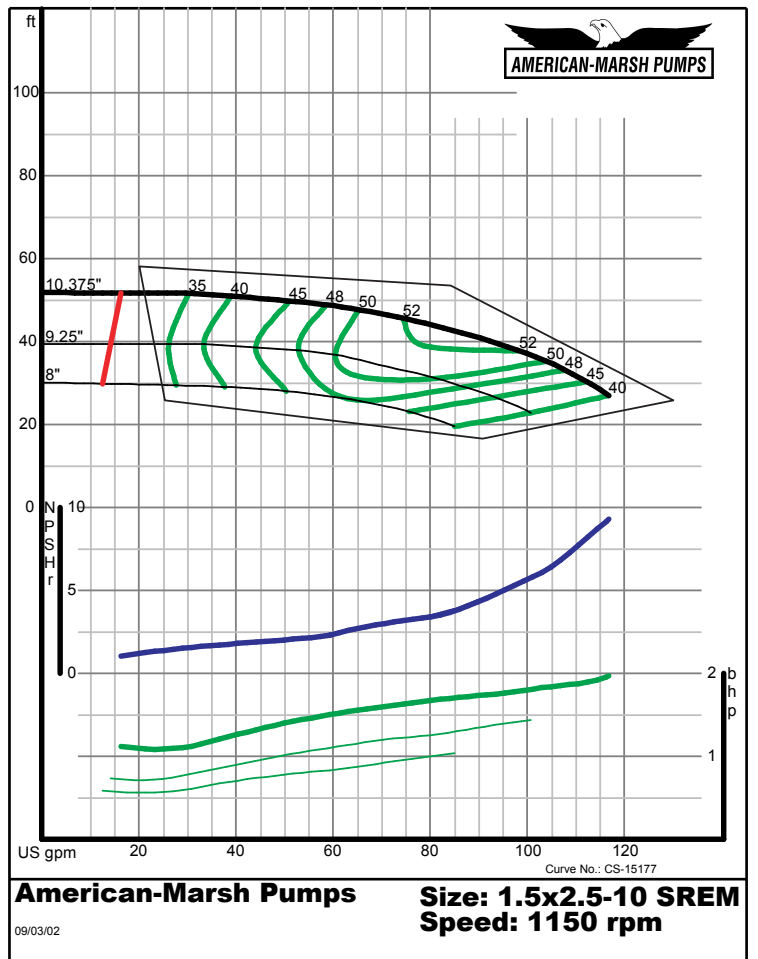

320 Series Vertical Sump

1200 RPM Performance Curves
Enclosed Impellers

320 SERIES SREM ENCLOSED PERFORMANCE CURVES - 1200 RPM

American-Marsh Pumps
09/03/02

Size: 1.25x2-5 SREM
Speed: 1150 rpm

American-Marsh Pumps
09/03/02

Size: 1.25x2-7 SREM
Speed: 1150 rpm

320 SERIES SREM ENCLOSED PERFORMANCE CURVES - 1200 RPM

American-Marsh Pumps
09/03/02

Size: 1.25x2-8 SREM
Speed: 1150 rpm

American-Marsh Pumps
09/03/02

Size: 1.25x2-10 SREM
Speed: 1150 rpm

320 SERIES SREM ENCLOSED PERFORMANCE CURVES - 1200 RPM

320 SERIES SREM ENCLOSED PERFORMANCE CURVES - 1200 RPM

320 SERIES SREM ENCLOSED PERFORMANCE CURVES - 1200 RPM

American-Marsh Pumps **Size: 1.5x2.5-13 SREM**
Speed: 1150 rpm

09/03/02

American-Marsh Pumps **Size: 2x2.5-5 SREM**
Speed: 1150 rpm

12/07/02

320 SERIES SREM ENCLOSED PERFORMANCE CURVES - 1200 RPM

American-Marsh Pumps **Size: 2x2.5-7 SREM**
Speed: 1150 rpm

12/07/02

American-Marsh Pumps **Size: 2x2.5-8 SREM**
Speed: 1150 rpm