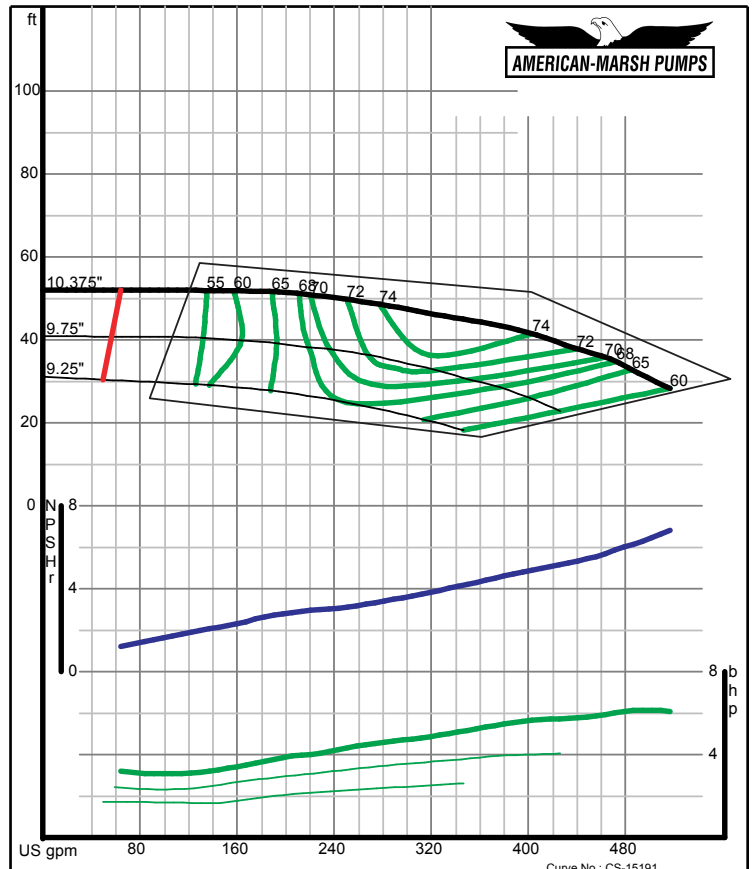

320 SERIES SREM ENCLOSED PERFORMANCE CURVES - 1200 RPM

American-Marsh Pumps **Size: 2.5x3-5 SREM**
Speed: 1150 rpm
 12/07/02

American-Marsh Pumps **Size: 2.5x3-7 SREM**
Speed: 1150 rpm
 12/07/02

320 SERIES SREM ENCLOSED PERFORMANCE CURVES - 1200 RPM

320 SERIES SREM ENCLOSED PERFORMANCE CURVES - 1200 RPM

320 SERIES SREM ENCLOSED PERFORMANCE CURVES - 1200 RPM

American-Marsh Pumps Size: **3x4-8 SREM**
Speed: **1150 rpm**

09/03/02

American-Marsh Pumps Size: **3x4-10 SREM**
Speed: **1150 rpm**

09/03/02

320 SERIES SREM ENCLOSED PERFORMANCE CURVES - 1200 RPM

American-Marsh Pumps Size: **3x4-13 SREM**
Speed: **1150 rpm**

09/03/02

American-Marsh Pumps Size: **3x4-16 SREM**
Speed: **1150 rpm**

09/03/02