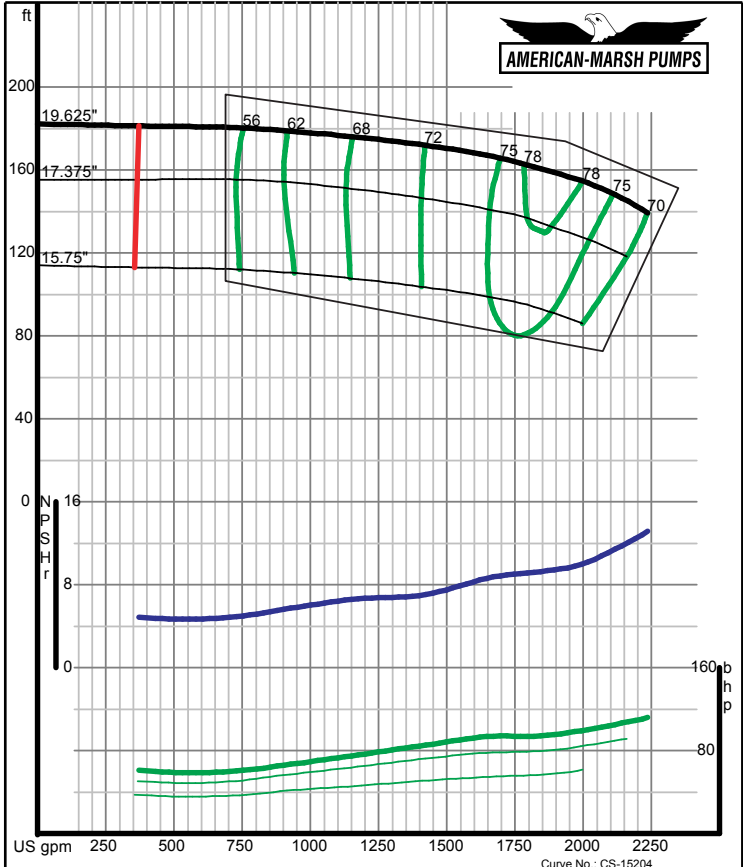

320 SERIES SREM ENCLOSED PERFORMANCE CURVES - 1200 RPM

American-Marsh Pumps **Size: 6x8-8 SREM**
Speed: 1150 rpm

09/03/02

American-Marsh Pumps **Size: 6x8-10 SREM**
Speed: 1150 rpm

09/03/02

320 SERIES SREM ENCLOSED PERFORMANCE CURVES - 1200 RPM

American-Marsh Pumps **Size: 6x8-13 SREM**
Speed: 1150 rpm

09/03/02

American-Marsh Pumps **Size: 6x8-16 SREM**
Speed: 1150 rpm

09/03/02

320 SERIES SREM ENCLOSED PERFORMANCE CURVES - 1200 RPM

American-Marsh Pumps Size: **6x8-20 SREM**
Speed: **1150 rpm**
09/03/02

American-Marsh Pumps Size: **8x10-10 SREM**
Speed: **1150 rpm**
05/18/04

320 SERIES SREM ENCLOSED PERFORMANCE CURVES - 1200 RPM

American-Marsh Pumps Size: **8x10-13 SREM**
Speed: **1150 rpm**
09/03/02

American-Marsh Pumps Size: **8x10-16 SREM**
Speed: **1150 rpm**
09/03/02

300 SERIES REC/REF ENCLOSED PERFORMANCE CURVES - 1200 RPM

American-Marsh Pumps **Size: 8x10-20 RE**
Speed: 1150 rpm
 09/03/02

American-Marsh Pumps **Size: 10x12-16 RE**
Speed: 1150 rpm
 09/03/02

300 SERIES REC/REF ENCLOSED PERFORMANCE CURVES - 1200 RPM