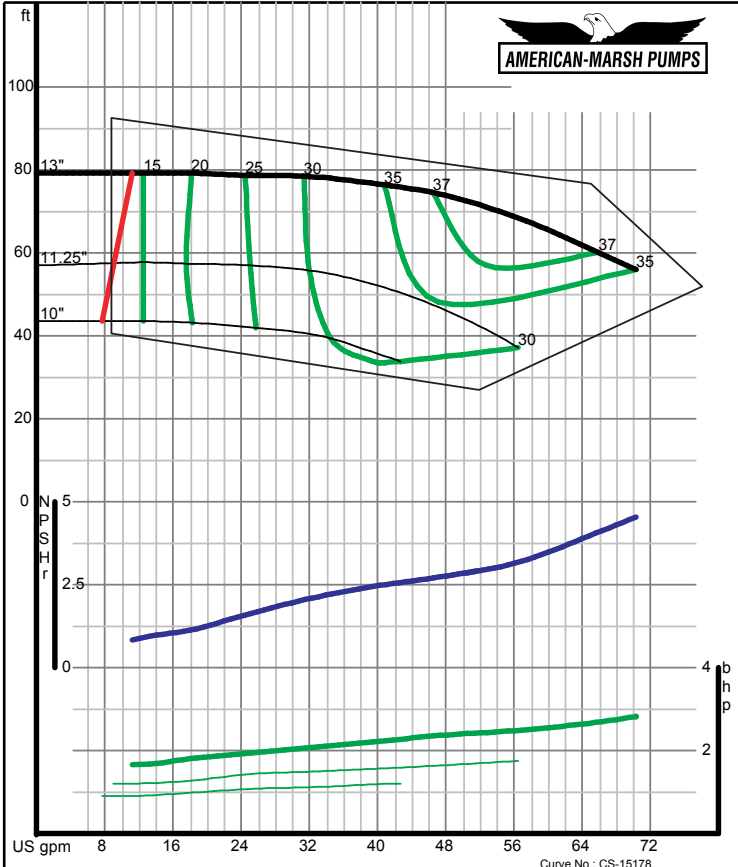

320 Series Vertical Sump

1200 RPM Performance Curves
Enclosed Impellers

320 SERIES SREM ENCLOSED PERFORMANCE CURVES - 1200 RPM

American-Marsh Pumps
09/03/02

Size: 1.25x2-5 SREM
Speed: 1150 rpm

American-Marsh Pumps
09/03/02

Size: 1.25x2-7 SREM
Speed: 1150 rpm

320 SERIES SREM ENCLOSED PERFORMANCE CURVES - 1200 RPM

American-Marsh Pumps
09/03/02

Size: 1.25x2-8 SREM
Speed: 1150 rpm

American-Marsh Pumps
09/03/02

Size: 1.25x2-10 SREM
Speed: 1150 rpm

320 SERIES SREM ENCLOSED PERFORMANCE CURVES - 1200 RPM

320 SERIES SREM ENCLOSED PERFORMANCE CURVES - 1200 RPM

320 SERIES SREM ENCLOSED PERFORMANCE CURVES - 1200 RPM

American-Marsh Pumps **Size: 1.5x2.5-13 SREM**
Speed: 1150 rpm

09/03/02

American-Marsh Pumps **Size: 2x2.5-5 SREM**
Speed: 1150 rpm

12/07/02

320 SERIES SREM ENCLOSED PERFORMANCE CURVES - 1200 RPM

American-Marsh Pumps **Size: 2x2.5-7 SREM**
Speed: 1150 rpm

12/07/02

American-Marsh Pumps **Size: 2x2.5-8 SREM**
Speed: 1150 rpm