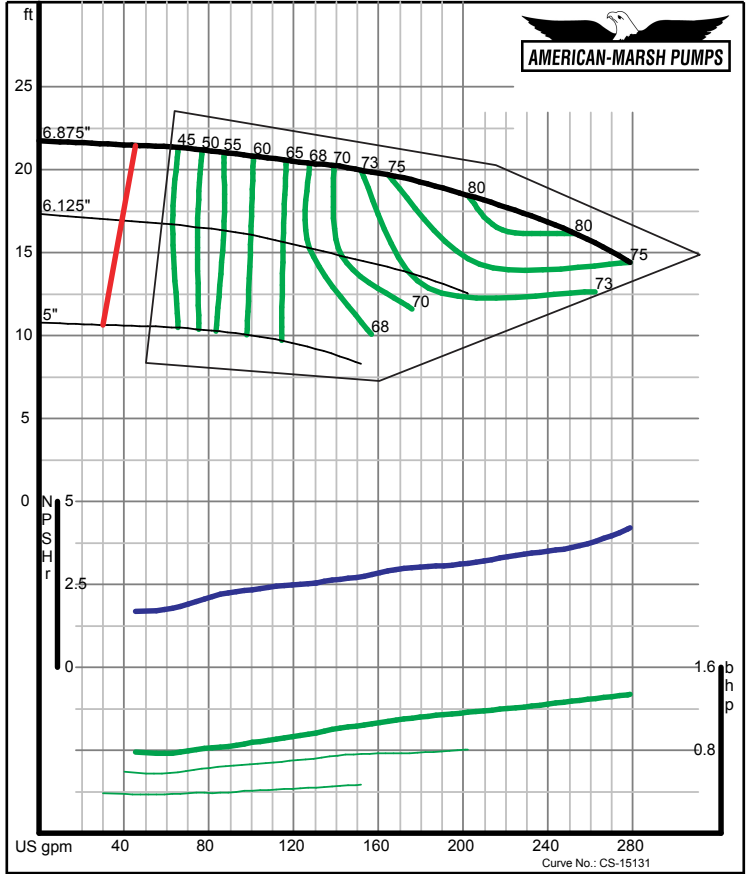

09/03/02

American-Marsh Pumps **Size: 2x2.5-5 SREM**
Speed: 1150 rpm

12/07/02

320 SERIES SREM ENCLOSED PERFORMANCE CURVES - 1200 RPM

American-Marsh Pumps **Size: 2x2.5-7 SREM**
Speed: 1150 rpm

12/07/02

American-Marsh Pumps **Size: 2x2.5-8 SREM**
Speed: 1150 rpm

12/07/02

320 SERIES SREM ENCLOSED PERFORMANCE CURVES - 1200 RPM

American-Marsh Pumps **Size: 2x2.5-10 SREM**
Speed: 1150 rpm
 12/07/02

American-Marsh Pumps **Size: 2x2.5-13 SREM**
Speed: 1150 rpm
 12/07/02

320 SERIES SREM ENCLOSED PERFORMANCE CURVES - 1200 RPM

American-Marsh Pumps **Size: 2.5x3-5 SREM**
Speed: 1150 rpm
 12/07/02

American-Marsh Pumps **Size: 2.5x3-7 SREM**
Speed: 1150 rpm
 12/07/02

320 SERIES SREM ENCLOSED PERFORMANCE CURVES - 1200 RPM

320 SERIES SREM ENCLOSED PERFORMANCE CURVES - 1200 RPM

320 SERIES SREM ENCLOSED PERFORMANCE CURVES - 1200 RPM

American-Marsh Pumps Size: **3x4-8 SREM**
Speed: **1150 rpm**

09/03/02

American-Marsh Pumps Size: **3x4-10 SREM**
Speed: **1150 rpm**