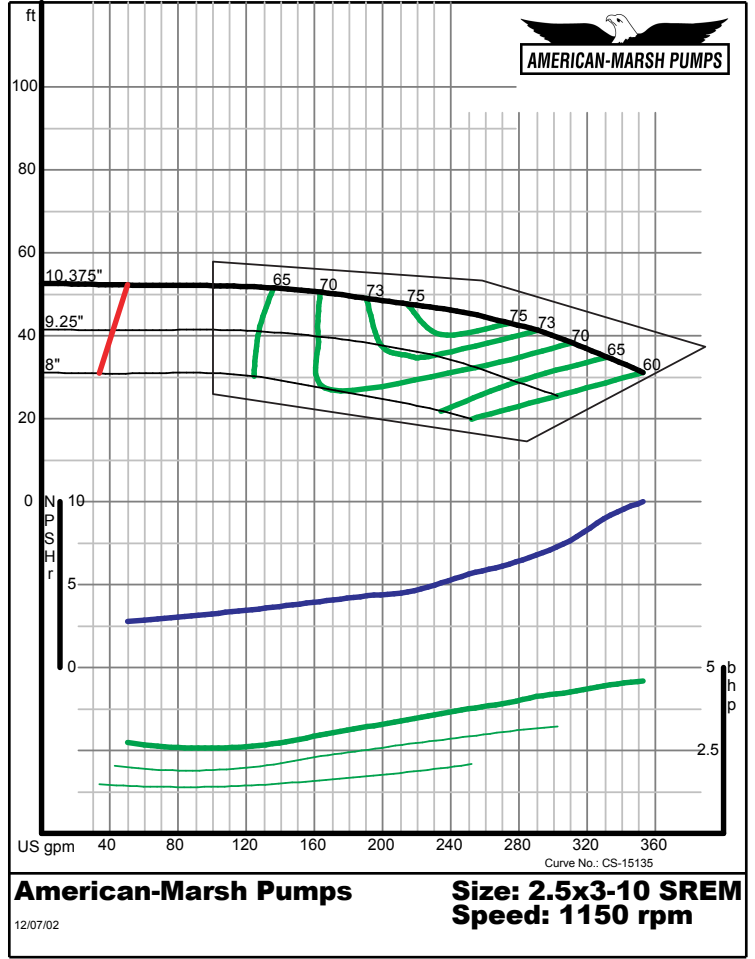

12/07/02

320 SERIES SREM ENCLOSED PERFORMANCE CURVES - 1200 RPM

American-Marsh Pumps **Size: 2x2.5-10 SREM**
Speed: 1150 rpm
 12/07/02

American-Marsh Pumps **Size: 2x2.5-13 SREM**
Speed: 1150 rpm
 12/07/02

320 SERIES SREM ENCLOSED PERFORMANCE CURVES - 1200 RPM

American-Marsh Pumps **Size: 2.5x3-5 SREM**
Speed: 1150 rpm
 12/07/02

American-Marsh Pumps **Size: 2.5x3-7 SREM**
Speed: 1150 rpm
 12/07/02

320 SERIES SREM ENCLOSED PERFORMANCE CURVES - 1200 RPM

320 SERIES SREM ENCLOSED PERFORMANCE CURVES - 1200 RPM

320 SERIES SREM ENCLOSED PERFORMANCE CURVES - 1200 RPM

American-Marsh Pumps Size: **3x4-8 SREM**
Speed: **1150 rpm**

09/03/02

American-Marsh Pumps Size: **3x4-10 SREM**
Speed: **1150 rpm**