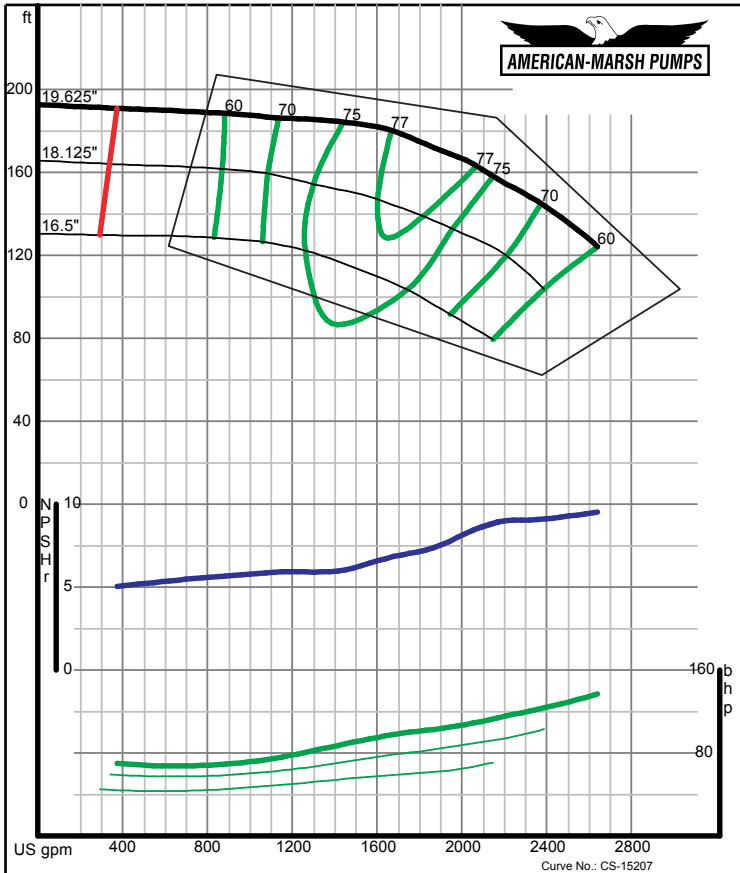

320 SERIES SREM ENCLOSED PERFORMANCE CURVES - 1200 RPM

American-Marsh Pumps **Size: 6x8-8 SREM**
Speed: 1150 rpm

09/03/02

American-Marsh Pumps **Size: 6x8-10 SREM**
Speed: 1150 rpm

09/03/02

320 SERIES SREM ENCLOSED PERFORMANCE CURVES - 1200 RPM

American-Marsh Pumps **Size: 6x8-13 SREM**
Speed: 1150 rpm

09/03/02

American-Marsh Pumps **Size: 6x8-16 SREM**
Speed: 1150 rpm

09/03/02

320 SERIES SREM ENCLOSED PERFORMANCE CURVES - 1200 RPM

American-Marsh Pumps Size: **6x8-20 SREM**
Speed: **1150 rpm**
09/03/02

American-Marsh Pumps Size: **8x10-10 SREM**
Speed: **1150 rpm**
05/18/04

320 SERIES SREM ENCLOSED PERFORMANCE CURVES - 1200 RPM

American-Marsh Pumps Size: **8x10-13 SREM**
Speed: **1150 rpm**
09/03/02

American-Marsh Pumps Size: **8x10-16 SREM**
Speed: **1150 rpm**
09/03/02

300 SERIES REC/REF ENCLOSED PERFORMANCE CURVES - 1200 RPM

American-Marsh Pumps **Size: 8x10-20 RE**
Speed: 1150 rpm
 09/03/02

American-Marsh Pumps **Size: 10x12-16 RE**
Speed: 1150 rpm
 09/03/02

300 SERIES REC/REF ENCLOSED PERFORMANCE CURVES - 1200 RPM