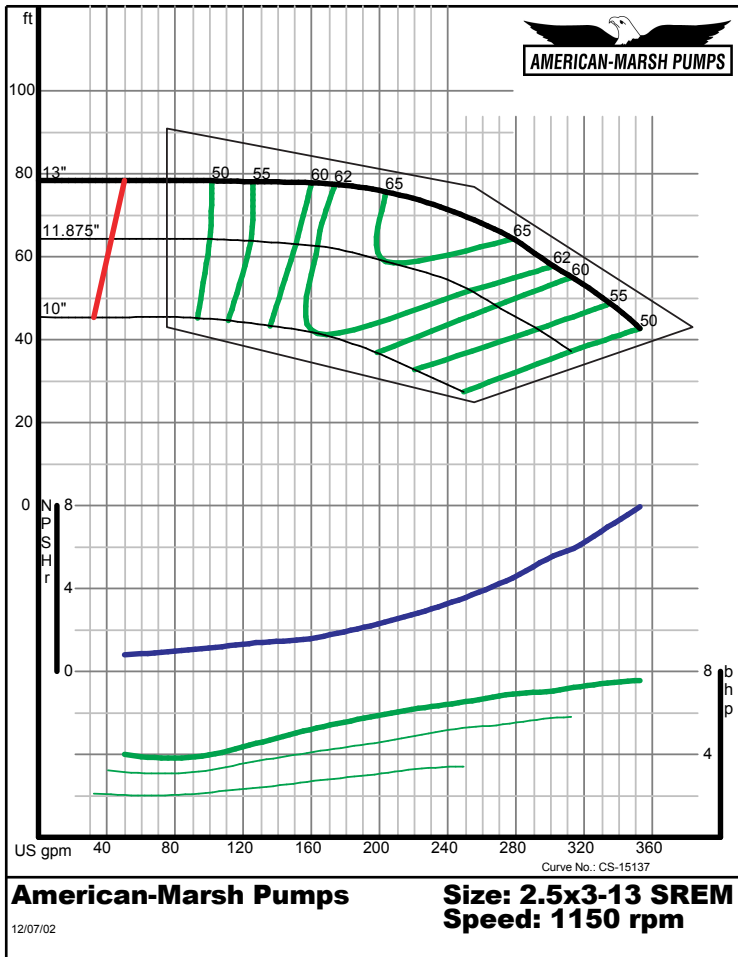

12/07/02

320 SERIES SREM ENCLOSED PERFORMANCE CURVES - 1200 RPM

American-Marsh Pumps **Size: 2x2.5-10 SREM**
Speed: 1150 rpm
 12/07/02

American-Marsh Pumps **Size: 2x2.5-13 SREM**
Speed: 1150 rpm
 12/07/02

320 SERIES SREM ENCLOSED PERFORMANCE CURVES - 1200 RPM

American-Marsh Pumps **Size: 2.5x3-5 SREM**
Speed: 1150 rpm
 12/07/02

American-Marsh Pumps **Size: 2.5x3-7 SREM**
Speed: 1150 rpm
 12/07/02

320 SERIES SREM ENCLOSED PERFORMANCE CURVES - 1200 RPM

320 SERIES SREM ENCLOSED PERFORMANCE CURVES - 1200 RPM

320 SERIES SREM ENCLOSED PERFORMANCE CURVES - 1200 RPM

American-Marsh Pumps Size: **3x4-8 SREM**
Speed: **1150 rpm**

09/03/02

American-Marsh Pumps Size: **3x4-10 SREM**
Speed: **1150 rpm**

09/03/02

320 SERIES SREM ENCLOSED PERFORMANCE CURVES - 1200 RPM

American-Marsh Pumps Size: **3x4-13 SREM**
Speed: **1150 rpm**

09/03/02

American-Marsh Pumps Size: **3x4-16 SREM**
Speed: **1150 rpm**

09/03/02