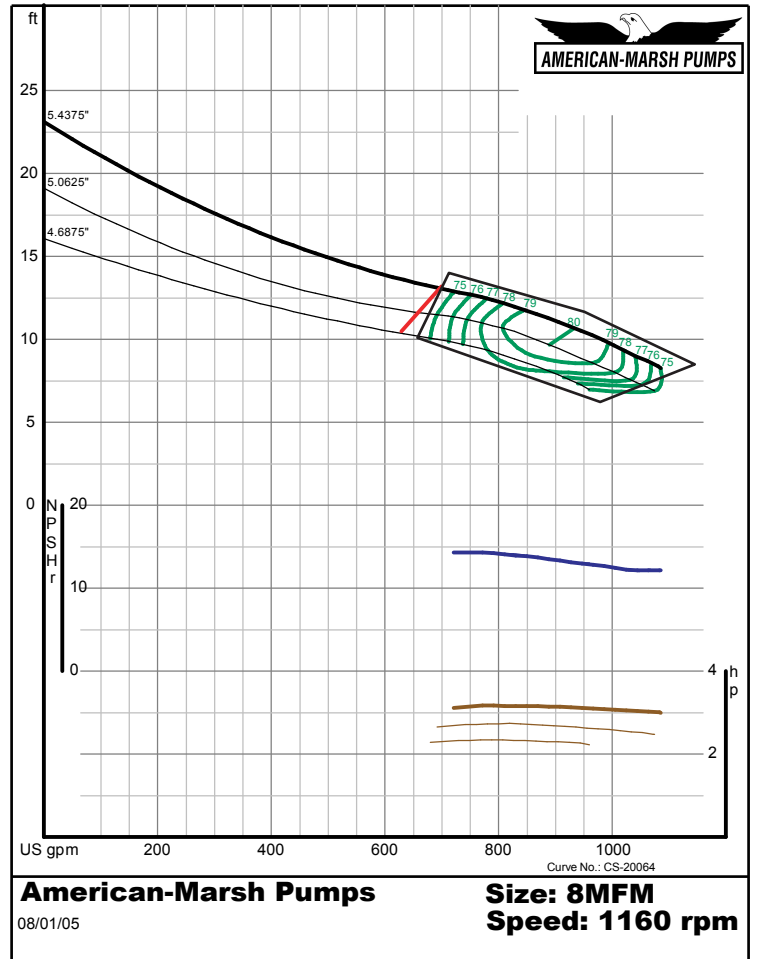

480 Series Vertical Turbine

1200 RPM Performance Curves
Mixed Flow

480 SERIES MIXED FLOW PERFORMANCE CURVES - 1200 RPM

480 SERIES MIXED FLOW PERFORMANCE CURVES - 1200 RPM

480 SERIES MIXED FLOW PERFORMANCE CURVES - 1200 RPM

American-Marsh Pumps
08/01/05
Size: 10MFM
Speed: 1160 rpm

American-Marsh Pumps
08/01/05
Size: 10MFP
Speed: 1160 rpm

480 SERIES MIXED FLOW PERFORMANCE CURVES - 1200 RPM

American-Marsh Pumps
08/01/05
Size: 12MFL
Speed: 1160 rpm

American-Marsh Pumps
08/01/05
Size: 12MFM
Speed: 1160 rpm

480 SERIES MIXED FLOW PERFORMANCE CURVES - 1200 RPM

American-Marsh Pumps
08/01/05
Size: 12MFP
Speed: 1170 rpm
Curve No.: CS-20085

American-Marsh Pumps
08/01/05
Size: 14MFL
Speed: 1180 rpm
Curve No.: CS-20000

480 SERIES MIXED FLOW PERFORMANCE CURVES - 1200 RPM

American-Marsh Pumps
08/01/05
Size: 14MFM
Speed: 1180 rpm
Curve No.: CS-20002

American-Marsh Pumps
08/01/05
Size: 14MFP
Speed: 1180 rpm
Curve No.: CS-20004