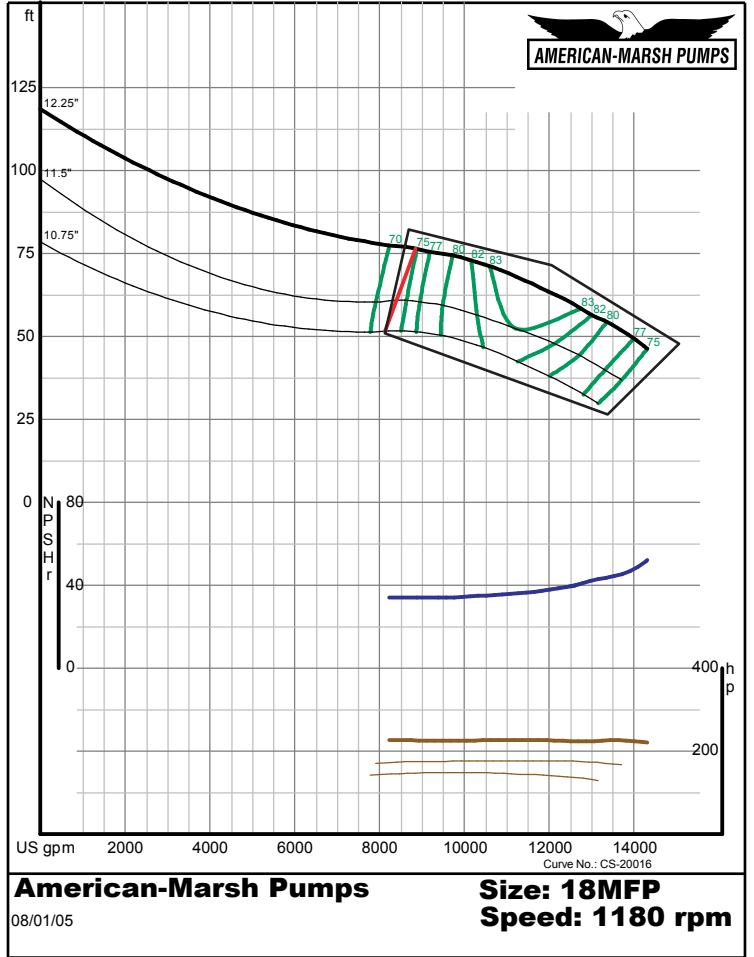

American-Marsh Pumps
08/01/05
Size: 10MFM
Speed: 1160 rpm

American-Marsh Pumps
08/01/05
Size: 10MFP
Speed: 1160 rpm

480 SERIES MIXED FLOW PERFORMANCE CURVES - 1200 RPM

American-Marsh Pumps
08/01/05
Size: 12MFL
Speed: 1160 rpm

American-Marsh Pumps
08/01/05
Size: 12MFM
Speed: 1160 rpm

480 SERIES MIXED FLOW PERFORMANCE CURVES - 1200 RPM

American-Marsh Pumps
08/01/05
Size: 12MFP
Speed: 1170 rpm
Curve No.: CS-20085

American-Marsh Pumps
08/01/05
Size: 14MFL
Speed: 1180 rpm
Curve No.: CS-20000

480 SERIES MIXED FLOW PERFORMANCE CURVES - 1200 RPM

American-Marsh Pumps
08/01/05
Size: 14MFM
Speed: 1180 rpm
Curve No.: CS-20002

American-Marsh Pumps
08/01/05
Size: 14MFP
Speed: 1180 rpm
Curve No.: CS-20004

480 SERIES MIXED FLOW PERFORMANCE CURVES - 1200 RPM

480 SERIES MIXED FLOW PERFORMANCE CURVES - 1200 RPM

480 SERIES MIXED FLOW PERFORMANCE CURVES - 1200 RPM

480 SERIES MIXED FLOW PERFORMANCE CURVES - 1200 RPM