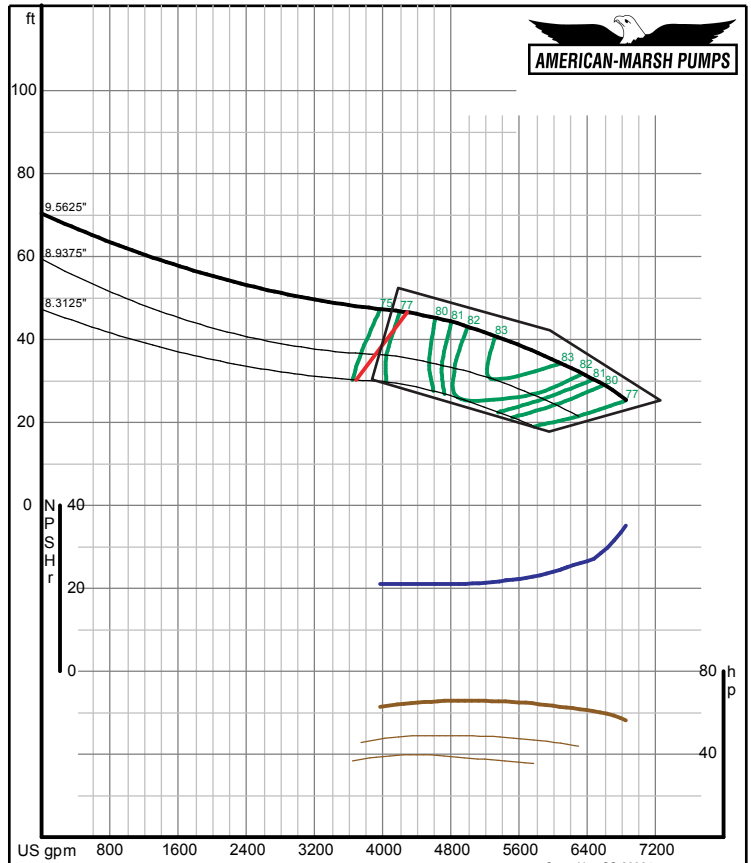

480 Series Vertical Turbine

1200 RPM Performance Curves
Mixed Flow

480 SERIES MIXED FLOW PERFORMANCE CURVES - 1200 RPM

480 SERIES MIXED FLOW PERFORMANCE CURVES - 1200 RPM

480 SERIES MIXED FLOW PERFORMANCE CURVES - 1200 RPM

American-Marsh Pumps
08/01/05
Size: 10MFM
Speed: 1160 rpm

American-Marsh Pumps
08/01/05
Size: 10MFP
Speed: 1160 rpm

480 SERIES MIXED FLOW PERFORMANCE CURVES - 1200 RPM

American-Marsh Pumps
08/01/05
Size: 12MFL
Speed: 1160 rpm

American-Marsh Pumps
08/01/05
Size: 12MFM
Speed: 1160 rpm

480 SERIES MIXED FLOW PERFORMANCE CURVES - 1200 RPM

American-Marsh Pumps
08/01/05
Size: 12MFP
Speed: 1170 rpm
Curve No.: CS-20085

American-Marsh Pumps
08/01/05
Size: 14MFL
Speed: 1180 rpm
Curve No.: CS-20000

480 SERIES MIXED FLOW PERFORMANCE CURVES - 1200 RPM

American-Marsh Pumps
08/01/05
Size: 14MFM
Speed: 1180 rpm
Curve No.: CS-20002

American-Marsh Pumps
08/01/05
Size: 14MFP
Speed: 1180 rpm
Curve No.: CS-20004