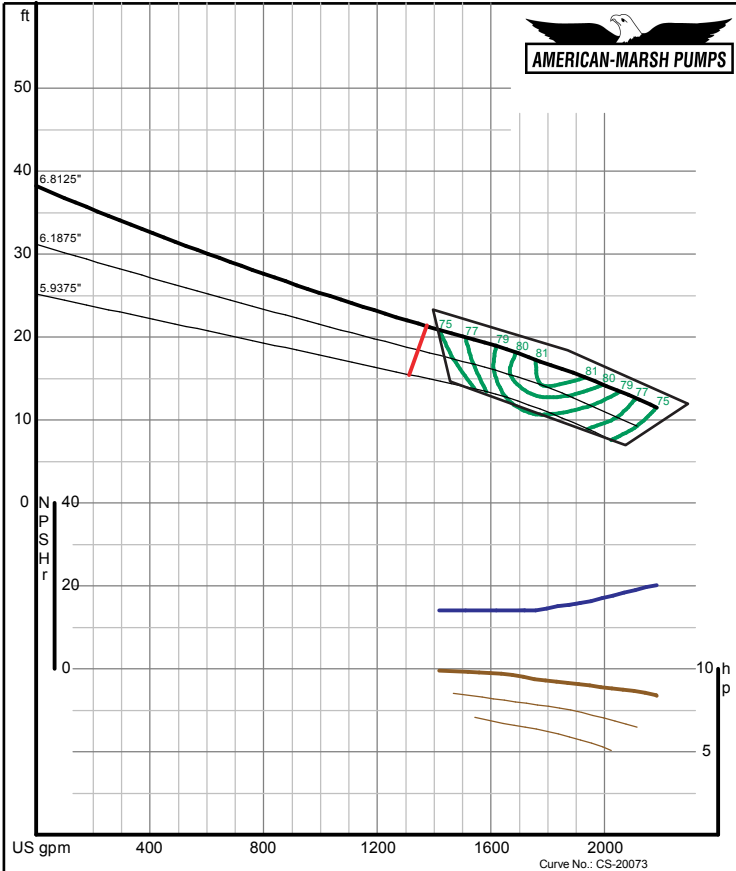

480 Series Vertical Turbine

1200 RPM Performance Curves
Mixed Flow

480 SERIES MIXED FLOW PERFORMANCE CURVES - 1200 RPM

480 SERIES MIXED FLOW PERFORMANCE CURVES - 1200 RPM

480 SERIES MIXED FLOW PERFORMANCE CURVES - 1200 RPM

American-Marsh Pumps
08/01/05
Size: 10MFM
Speed: 1160 rpm

American-Marsh Pumps
08/01/05
Size: 10MFP
Speed: 1160 rpm

480 SERIES MIXED FLOW PERFORMANCE CURVES - 1200 RPM

American-Marsh Pumps
08/01/05
Size: 12MFL
Speed: 1160 rpm

American-Marsh Pumps
08/01/05
Size: 12MFM
Speed: 1160 rpm

480 SERIES MIXED FLOW PERFORMANCE CURVES - 1200 RPM

American-Marsh Pumps
08/01/05
Size: 12MFP
Speed: 1170 rpm
Curve No.: CS-20085

American-Marsh Pumps
08/01/05
Size: 14MFL
Speed: 1180 rpm
Curve No.: CS-20000

480 SERIES MIXED FLOW PERFORMANCE CURVES - 1200 RPM

American-Marsh Pumps
08/01/05
Size: 14MFM
Speed: 1180 rpm
Curve No.: CS-20002

American-Marsh Pumps
08/01/05
Size: 14MFP
Speed: 1180 rpm
Curve No.: CS-20004