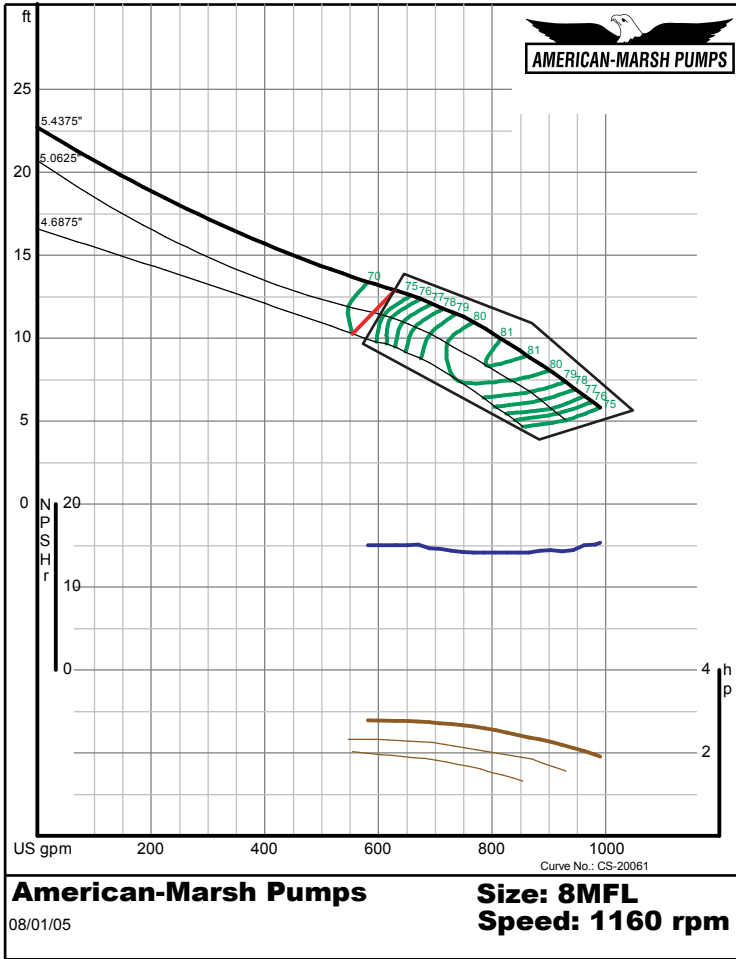

480 Series Vertical Turbine

1200 RPM Performance Curves
Mixed Flow

480 SERIES MIXED FLOW PERFORMANCE CURVES - 1200 RPM

480 SERIES MIXED FLOW PERFORMANCE CURVES - 1200 RPM

480 SERIES MIXED FLOW PERFORMANCE CURVES - 1200 RPM

American-Marsh Pumps
08/01/05
Size: 10MFM
Speed: 1160 rpm

American-Marsh Pumps
08/01/05
Size: 10MFP
Speed: 1160 rpm

480 SERIES MIXED FLOW PERFORMANCE CURVES - 1200 RPM

American-Marsh Pumps
08/01/05
Size: 12MFL
Speed: 1160 rpm

American-Marsh Pumps
08/01/05
Size: 12MFM
Speed: 1160 rpm

480 SERIES MIXED FLOW PERFORMANCE CURVES - 1200 RPM

American-Marsh Pumps
08/01/05
Size: 12MFP
Speed: 1170 rpm
Curve No.: CS-20085

American-Marsh Pumps
08/01/05
Size: 14MFL
Speed: 1180 rpm
Curve No.: CS-20000

480 SERIES MIXED FLOW PERFORMANCE CURVES - 1200 RPM

American-Marsh Pumps
08/01/05
Size: 14MFM
Speed: 1180 rpm
Curve No.: CS-20002

American-Marsh Pumps
08/01/05
Size: 14MFP
Speed: 1180 rpm
Curve No.: CS-20004