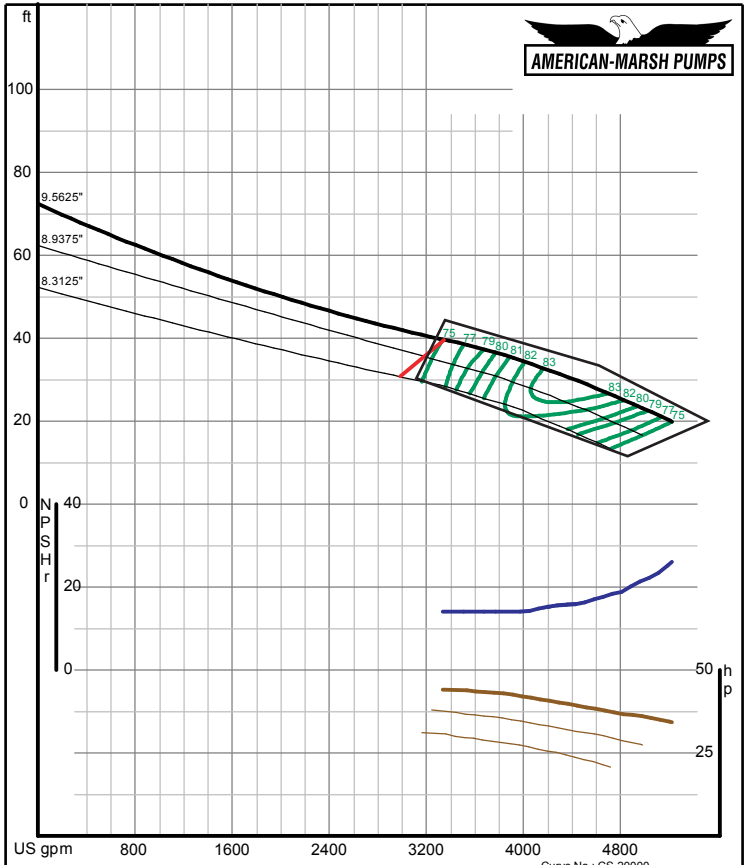

480 Series Vertical Turbine

1200 RPM Performance Curves
Mixed Flow

480 SERIES MIXED FLOW PERFORMANCE CURVES - 1200 RPM

480 SERIES MIXED FLOW PERFORMANCE CURVES - 1200 RPM

480 SERIES MIXED FLOW PERFORMANCE CURVES - 1200 RPM

American-Marsh Pumps
08/01/05
Size: 10MFM
Speed: 1160 rpm

American-Marsh Pumps
08/01/05
Size: 10MFP
Speed: 1160 rpm

480 SERIES MIXED FLOW PERFORMANCE CURVES - 1200 RPM

American-Marsh Pumps
08/01/05
Size: 12MFL
Speed: 1160 rpm

American-Marsh Pumps
08/01/05
Size: 12MFM
Speed: 1160 rpm

480 SERIES MIXED FLOW PERFORMANCE CURVES - 1200 RPM

American-Marsh Pumps
08/01/05
Size: 12MFP
Speed: 1170 rpm
Curve No.: CS-20085

American-Marsh Pumps
08/01/05
Size: 14MFL
Speed: 1180 rpm
Curve No.: CS-20000

480 SERIES MIXED FLOW PERFORMANCE CURVES - 1200 RPM

American-Marsh Pumps
08/01/05
Size: 14MFM
Speed: 1180 rpm
Curve No.: CS-20002

American-Marsh Pumps
08/01/05
Size: 14MFP
Speed: 1180 rpm
Curve No.: CS-20004