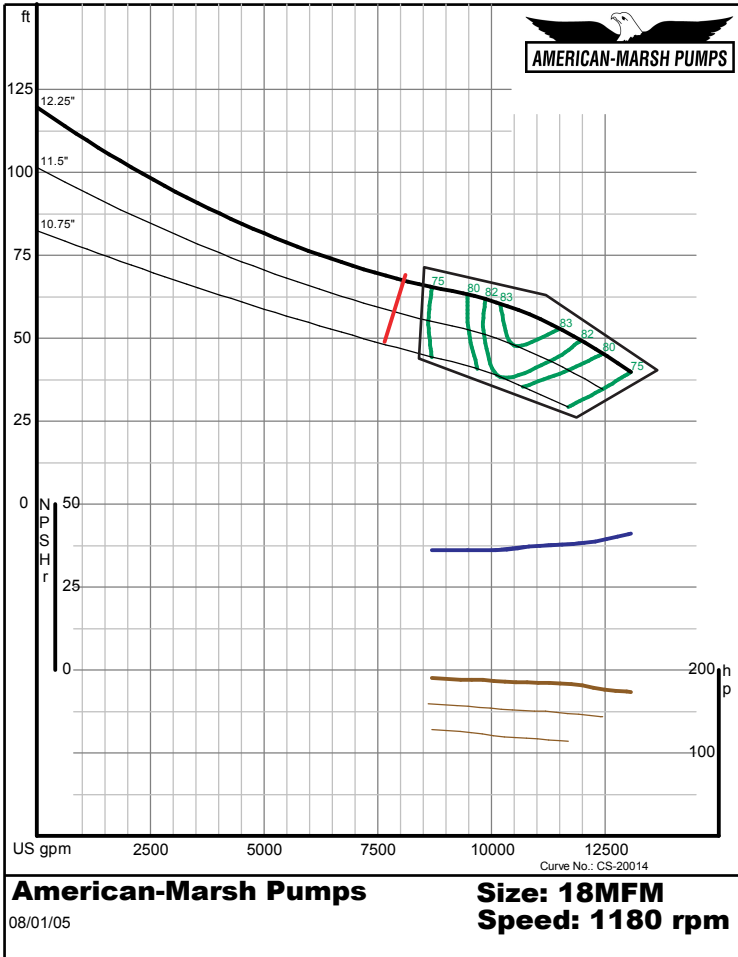

American-Marsh Pumps
08/01/05
Size: 10MFM
Speed: 1160 rpm

American-Marsh Pumps
08/01/05
Size: 10MFP
Speed: 1160 rpm

480 SERIES MIXED FLOW PERFORMANCE CURVES - 1200 RPM

American-Marsh Pumps
08/01/05
Size: 12MFL
Speed: 1160 rpm

American-Marsh Pumps
08/01/05
Size: 12MFM
Speed: 1160 rpm

480 SERIES MIXED FLOW PERFORMANCE CURVES - 1200 RPM

American-Marsh Pumps
08/01/05
Size: 12MFP
Speed: 1170 rpm
Curve No.: CS-20085

American-Marsh Pumps
08/01/05
Size: 14MFL
Speed: 1180 rpm
Curve No.: CS-20000

480 SERIES MIXED FLOW PERFORMANCE CURVES - 1200 RPM

American-Marsh Pumps
08/01/05
Size: 14MFM
Speed: 1180 rpm
Curve No.: CS-20002

American-Marsh Pumps
08/01/05
Size: 14MFP
Speed: 1180 rpm
Curve No.: CS-20004

480 SERIES MIXED FLOW PERFORMANCE CURVES - 1200 RPM

480 SERIES MIXED FLOW PERFORMANCE CURVES - 1200 RPM

480 SERIES MIXED FLOW PERFORMANCE CURVES - 1200 RPM

480 SERIES MIXED FLOW PERFORMANCE CURVES - 1200 RPM