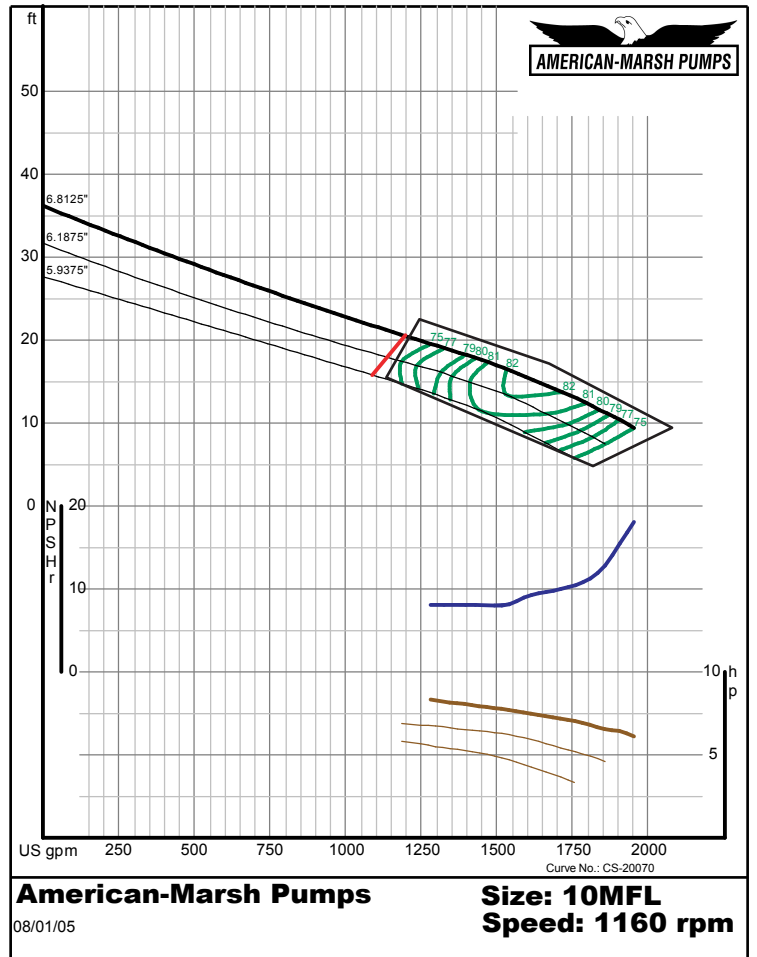

480 Series Vertical Turbine

1200 RPM Performance Curves
Mixed Flow

480 SERIES MIXED FLOW PERFORMANCE CURVES - 1200 RPM

480 SERIES MIXED FLOW PERFORMANCE CURVES - 1200 RPM

480 SERIES MIXED FLOW PERFORMANCE CURVES - 1200 RPM

American-Marsh Pumps
08/01/05
Size: 10MFM
Speed: 1160 rpm

American-Marsh Pumps
08/01/05
Size: 10MFP
Speed: 1160 rpm

480 SERIES MIXED FLOW PERFORMANCE CURVES - 1200 RPM

American-Marsh Pumps
08/01/05
Size: 12MFL
Speed: 1160 rpm

American-Marsh Pumps
08/01/05
Size: 12MFM
Speed: 1160 rpm

480 SERIES MIXED FLOW PERFORMANCE CURVES - 1200 RPM

American-Marsh Pumps
08/01/05
Size: 12MFP
Speed: 1170 rpm
Curve No.: CS-20085

American-Marsh Pumps
08/01/05
Size: 14MFL
Speed: 1180 rpm
Curve No.: CS-20000

480 SERIES MIXED FLOW PERFORMANCE CURVES - 1200 RPM

American-Marsh Pumps
08/01/05
Size: 14MFM
Speed: 1180 rpm
Curve No.: CS-20002

American-Marsh Pumps
08/01/05
Size: 14MFP
Speed: 1180 rpm
Curve No.: CS-20004