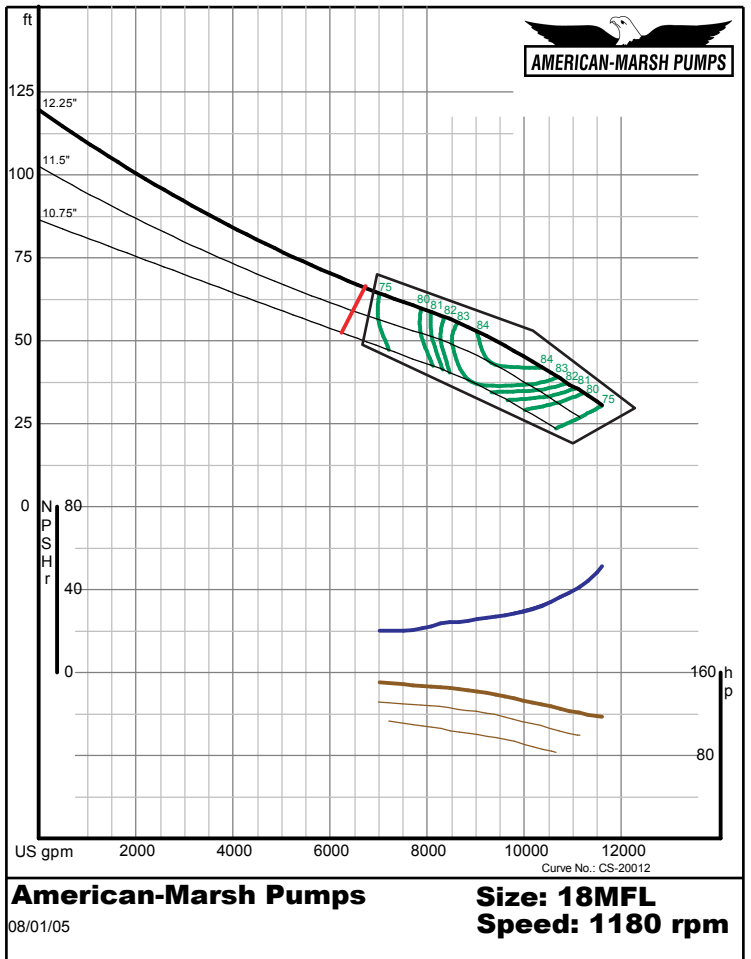

American-Marsh Pumps
08/01/05
Size: 10MFM
Speed: 1160 rpm

American-Marsh Pumps
08/01/05
Size: 10MFP
Speed: 1160 rpm

480 SERIES MIXED FLOW PERFORMANCE CURVES - 1200 RPM

American-Marsh Pumps
08/01/05
Size: 12MFL
Speed: 1160 rpm

American-Marsh Pumps
08/01/05
Size: 12MFM
Speed: 1160 rpm

480 SERIES MIXED FLOW PERFORMANCE CURVES - 1200 RPM

American-Marsh Pumps
08/01/05
Size: 12MFP
Speed: 1170 rpm
Curve No.: CS-20085

American-Marsh Pumps
08/01/05
Size: 14MFL
Speed: 1180 rpm
Curve No.: CS-20000

480 SERIES MIXED FLOW PERFORMANCE CURVES - 1200 RPM

American-Marsh Pumps
08/01/05
Size: 14MFM
Speed: 1180 rpm
Curve No.: CS-20002

American-Marsh Pumps
08/01/05
Size: 14MFP
Speed: 1180 rpm
Curve No.: CS-20004

480 SERIES MIXED FLOW PERFORMANCE CURVES - 1200 RPM

480 SERIES MIXED FLOW PERFORMANCE CURVES - 1200 RPM

480 SERIES MIXED FLOW PERFORMANCE CURVES - 1200 RPM

480 SERIES MIXED FLOW PERFORMANCE CURVES - 1200 RPM