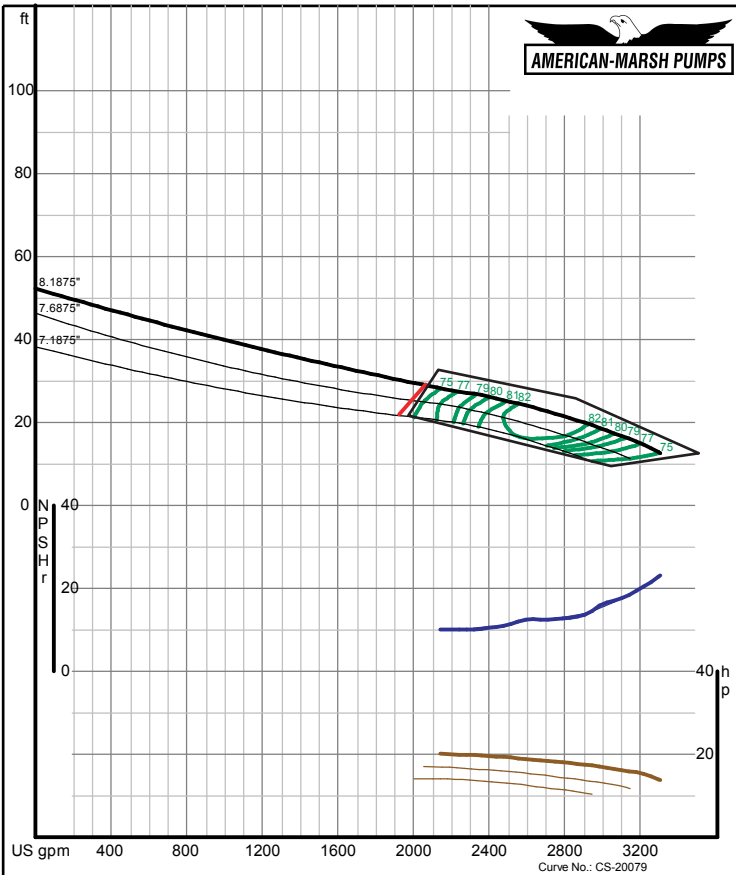

480 Series Vertical Turbine

1200 RPM Performance Curves
Mixed Flow

480 SERIES MIXED FLOW PERFORMANCE CURVES - 1200 RPM

480 SERIES MIXED FLOW PERFORMANCE CURVES - 1200 RPM

480 SERIES MIXED FLOW PERFORMANCE CURVES - 1200 RPM

American-Marsh Pumps
08/01/05
Size: 10MFM
Speed: 1160 rpm

American-Marsh Pumps
08/01/05
Size: 10MFP
Speed: 1160 rpm

480 SERIES MIXED FLOW PERFORMANCE CURVES - 1200 RPM

American-Marsh Pumps
08/01/05
Size: 12MFL
Speed: 1160 rpm

American-Marsh Pumps
08/01/05
Size: 12MFM
Speed: 1160 rpm

480 SERIES MIXED FLOW PERFORMANCE CURVES - 1200 RPM

American-Marsh Pumps
08/01/05
Size: 12MFP
Speed: 1170 rpm
Curve No.: CS-20085

American-Marsh Pumps
08/01/05
Size: 14MFL
Speed: 1180 rpm
Curve No.: CS-20000

480 SERIES MIXED FLOW PERFORMANCE CURVES - 1200 RPM

American-Marsh Pumps
08/01/05
Size: 14MFM
Speed: 1180 rpm
Curve No.: CS-20002

American-Marsh Pumps
08/01/05
Size: 14MFP
Speed: 1180 rpm
Curve No.: CS-20004