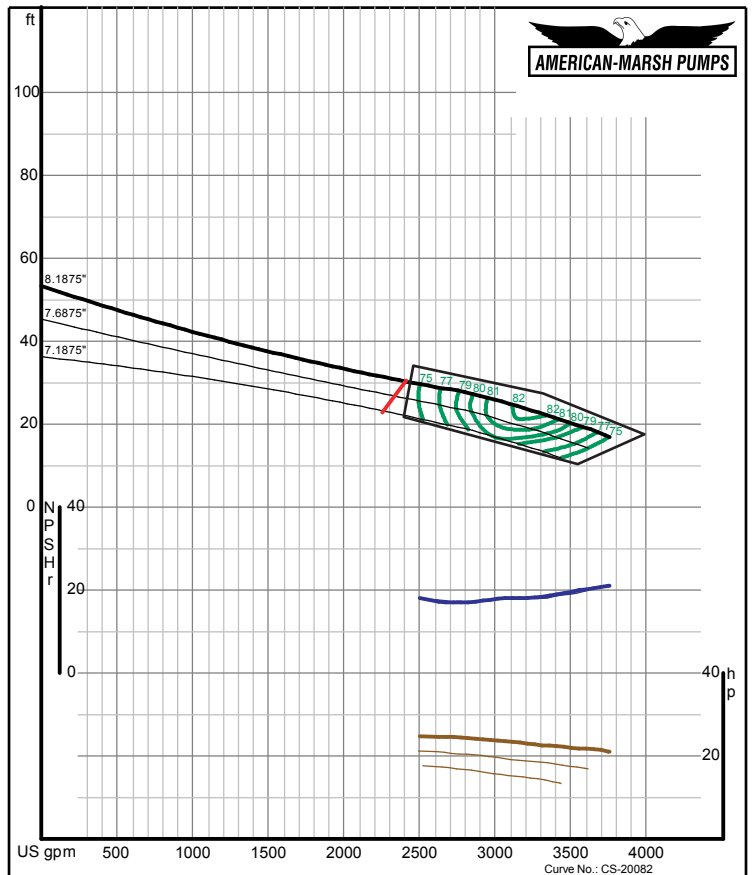

480 Series Vertical Turbine

1200 RPM Performance Curves
Mixed Flow

480 SERIES MIXED FLOW PERFORMANCE CURVES - 1200 RPM

480 SERIES MIXED FLOW PERFORMANCE CURVES - 1200 RPM

480 SERIES MIXED FLOW PERFORMANCE CURVES - 1200 RPM

American-Marsh Pumps
08/01/05
Size: 10MFM
Speed: 1160 rpm

American-Marsh Pumps
08/01/05
Size: 10MFP
Speed: 1160 rpm

480 SERIES MIXED FLOW PERFORMANCE CURVES - 1200 RPM

American-Marsh Pumps
08/01/05
Size: 12MFL
Speed: 1160 rpm

American-Marsh Pumps
08/01/05
Size: 12MFM
Speed: 1160 rpm

480 SERIES MIXED FLOW PERFORMANCE CURVES - 1200 RPM

American-Marsh Pumps
08/01/05
Size: 12MFP
Speed: 1170 rpm
Curve No.: CS-20085

American-Marsh Pumps
08/01/05
Size: 14MFL
Speed: 1180 rpm
Curve No.: CS-20000

480 SERIES MIXED FLOW PERFORMANCE CURVES - 1200 RPM

American-Marsh Pumps
08/01/05
Size: 14MFM
Speed: 1180 rpm
Curve No.: CS-20002

American-Marsh Pumps
08/01/05
Size: 14MFP
Speed: 1180 rpm
Curve No.: CS-20004