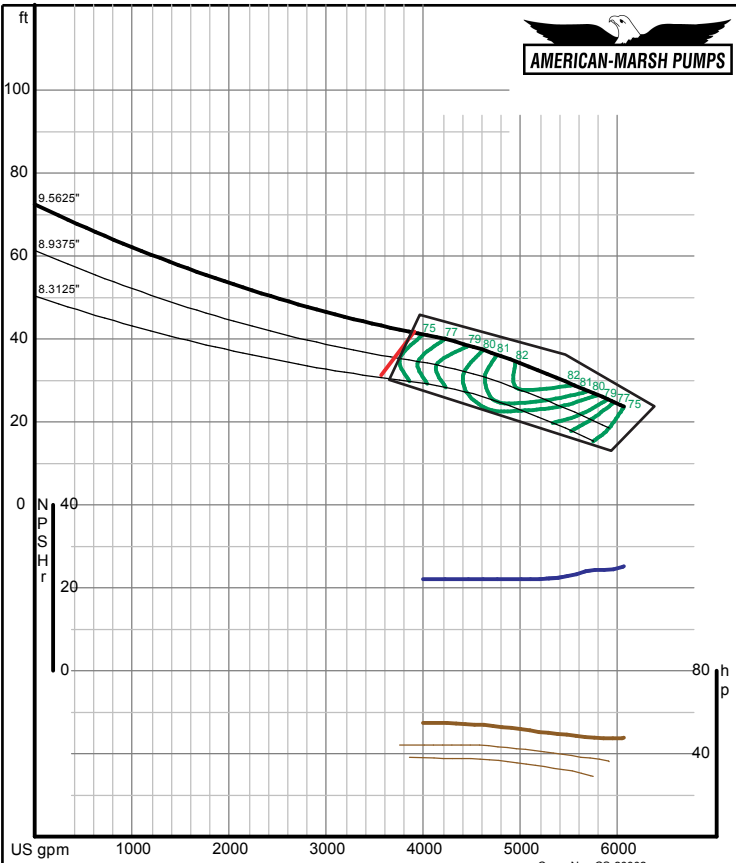

480 Series Vertical Turbine

1200 RPM Performance Curves
Mixed Flow

480 SERIES MIXED FLOW PERFORMANCE CURVES - 1200 RPM

480 SERIES MIXED FLOW PERFORMANCE CURVES - 1200 RPM

480 SERIES MIXED FLOW PERFORMANCE CURVES - 1200 RPM

American-Marsh Pumps
08/01/05
Size: 10MFM
Speed: 1160 rpm

American-Marsh Pumps
08/01/05
Size: 10MFP
Speed: 1160 rpm

480 SERIES MIXED FLOW PERFORMANCE CURVES - 1200 RPM

American-Marsh Pumps
08/01/05
Size: 12MFL
Speed: 1160 rpm

American-Marsh Pumps
08/01/05
Size: 12MFM
Speed: 1160 rpm

480 SERIES MIXED FLOW PERFORMANCE CURVES - 1200 RPM

American-Marsh Pumps
08/01/05
Size: 12MFP
Speed: 1170 rpm
Curve No.: CS-20085

American-Marsh Pumps
08/01/05
Size: 14MFL
Speed: 1180 rpm
Curve No.: CS-20000

480 SERIES MIXED FLOW PERFORMANCE CURVES - 1200 RPM

American-Marsh Pumps
08/01/05
Size: 14MFM
Speed: 1180 rpm
Curve No.: CS-20002

American-Marsh Pumps
08/01/05
Size: 14MFP
Speed: 1180 rpm
Curve No.: CS-20004