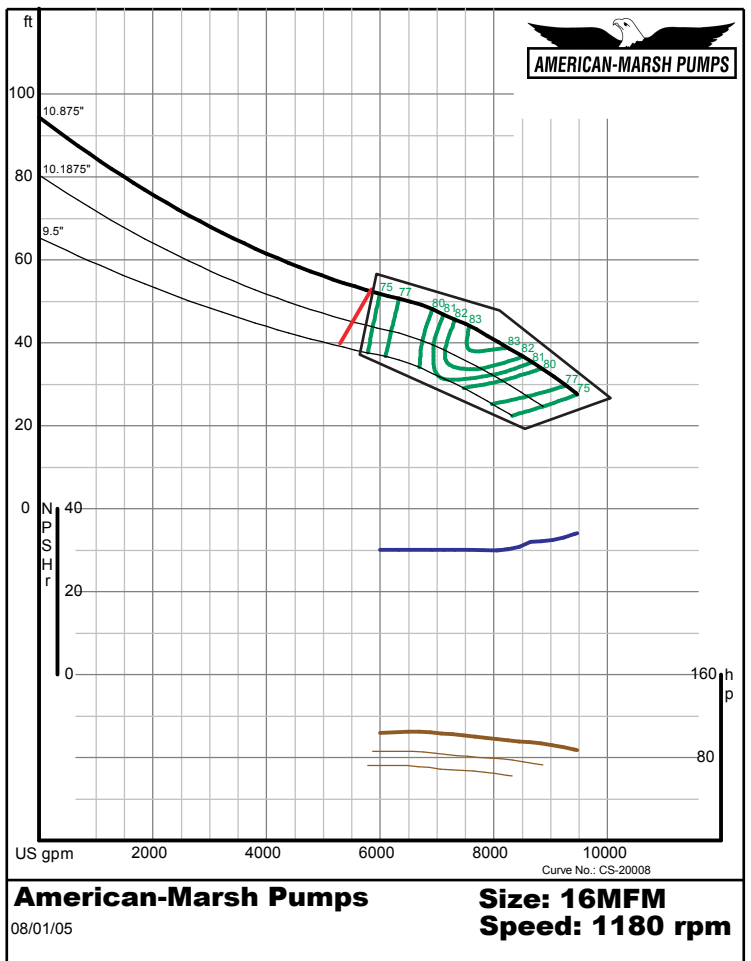

American-Marsh Pumps
08/01/05
Size: 10MFM
Speed: 1160 rpm

American-Marsh Pumps
08/01/05
Size: 10MFP
Speed: 1160 rpm

480 SERIES MIXED FLOW PERFORMANCE CURVES - 1200 RPM

American-Marsh Pumps
08/01/05
Size: 12MFL
Speed: 1160 rpm

American-Marsh Pumps
08/01/05
Size: 12MFM
Speed: 1160 rpm

480 SERIES MIXED FLOW PERFORMANCE CURVES - 1200 RPM

American-Marsh Pumps
08/01/05
Size: 12MFP
Speed: 1170 rpm
Curve No.: CS-20085

American-Marsh Pumps
08/01/05
Size: 14MFL
Speed: 1180 rpm
Curve No.: CS-20000

480 SERIES MIXED FLOW PERFORMANCE CURVES - 1200 RPM

American-Marsh Pumps
08/01/05
Size: 14MFM
Speed: 1180 rpm
Curve No.: CS-20002

American-Marsh Pumps
08/01/05
Size: 14MFP
Speed: 1180 rpm
Curve No.: CS-20004

480 SERIES MIXED FLOW PERFORMANCE CURVES - 1200 RPM

480 SERIES MIXED FLOW PERFORMANCE CURVES - 1200 RPM

480 SERIES MIXED FLOW PERFORMANCE CURVES - 1200 RPM

480 SERIES MIXED FLOW PERFORMANCE CURVES - 1200 RPM