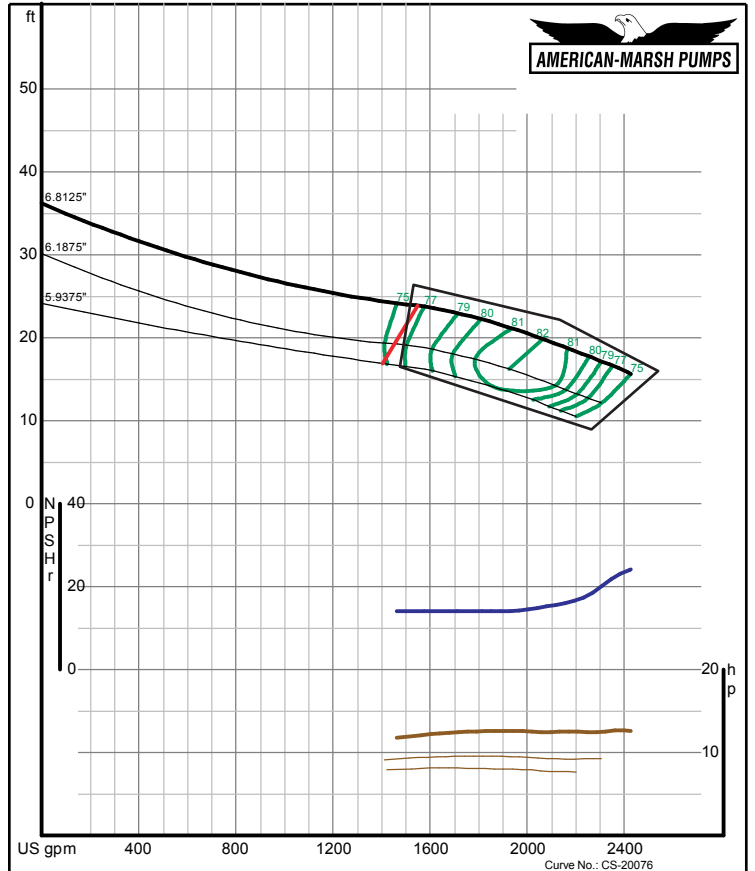

480 Series Vertical Turbine

1200 RPM Performance Curves
Mixed Flow

480 SERIES MIXED FLOW PERFORMANCE CURVES - 1200 RPM

480 SERIES MIXED FLOW PERFORMANCE CURVES - 1200 RPM

480 SERIES MIXED FLOW PERFORMANCE CURVES - 1200 RPM

American-Marsh Pumps
08/01/05
Size: 10MFM
Speed: 1160 rpm

American-Marsh Pumps
08/01/05
Size: 10MFP
Speed: 1160 rpm

480 SERIES MIXED FLOW PERFORMANCE CURVES - 1200 RPM

American-Marsh Pumps
08/01/05
Size: 12MFL
Speed: 1160 rpm

American-Marsh Pumps
08/01/05
Size: 12MFM
Speed: 1160 rpm

480 SERIES MIXED FLOW PERFORMANCE CURVES - 1200 RPM

American-Marsh Pumps
08/01/05
Size: 12MFP
Speed: 1170 rpm
Curve No.: CS-20085

American-Marsh Pumps
08/01/05
Size: 14MFL
Speed: 1180 rpm
Curve No.: CS-20000

480 SERIES MIXED FLOW PERFORMANCE CURVES - 1200 RPM

American-Marsh Pumps
08/01/05
Size: 14MFM
Speed: 1180 rpm
Curve No.: CS-20002

American-Marsh Pumps
08/01/05
Size: 14MFP
Speed: 1180 rpm
Curve No.: CS-20004