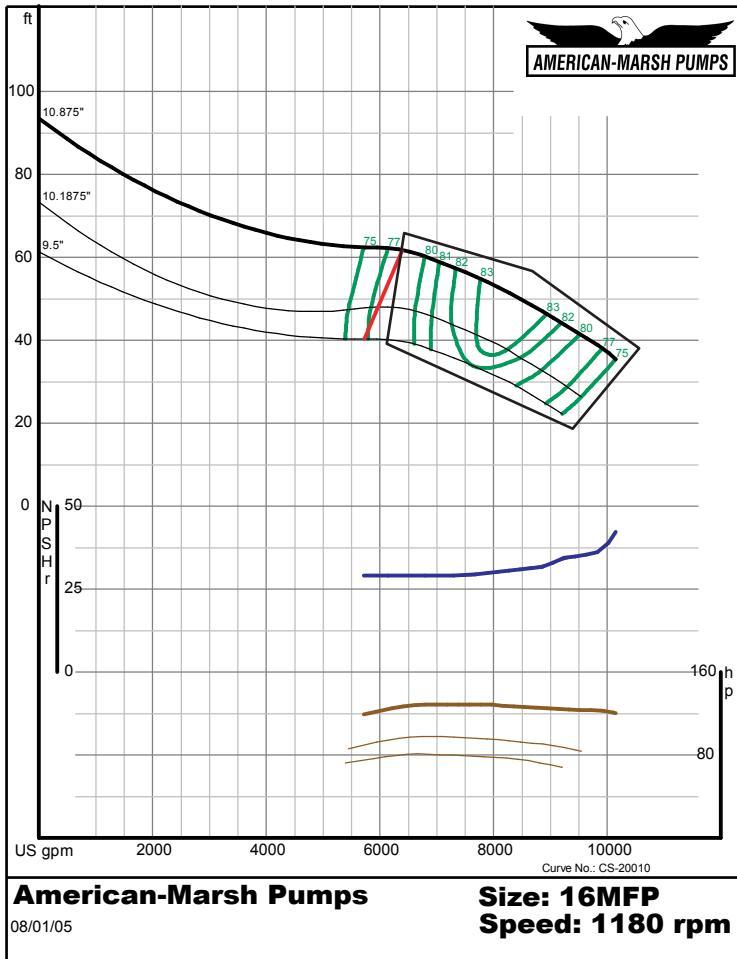

American-Marsh Pumps
08/01/05
Size: 10MFM
Speed: 1160 rpm

American-Marsh Pumps
08/01/05
Size: 10MFP
Speed: 1160 rpm

480 SERIES MIXED FLOW PERFORMANCE CURVES - 1200 RPM

American-Marsh Pumps
08/01/05
Size: 12MFL
Speed: 1160 rpm

American-Marsh Pumps
08/01/05
Size: 12MFM
Speed: 1160 rpm

480 SERIES MIXED FLOW PERFORMANCE CURVES - 1200 RPM

American-Marsh Pumps
08/01/05
Size: 12MFP
Speed: 1170 rpm
Curve No.: CS-20085

American-Marsh Pumps
08/01/05
Size: 14MFL
Speed: 1180 rpm
Curve No.: CS-20000

480 SERIES MIXED FLOW PERFORMANCE CURVES - 1200 RPM

American-Marsh Pumps
08/01/05
Size: 14MFM
Speed: 1180 rpm
Curve No.: CS-20002

American-Marsh Pumps
08/01/05
Size: 14MFP
Speed: 1180 rpm
Curve No.: CS-20004

480 SERIES MIXED FLOW PERFORMANCE CURVES - 1200 RPM

480 SERIES MIXED FLOW PERFORMANCE CURVES - 1200 RPM

480 SERIES MIXED FLOW PERFORMANCE CURVES - 1200 RPM

480 SERIES MIXED FLOW PERFORMANCE CURVES - 1200 RPM