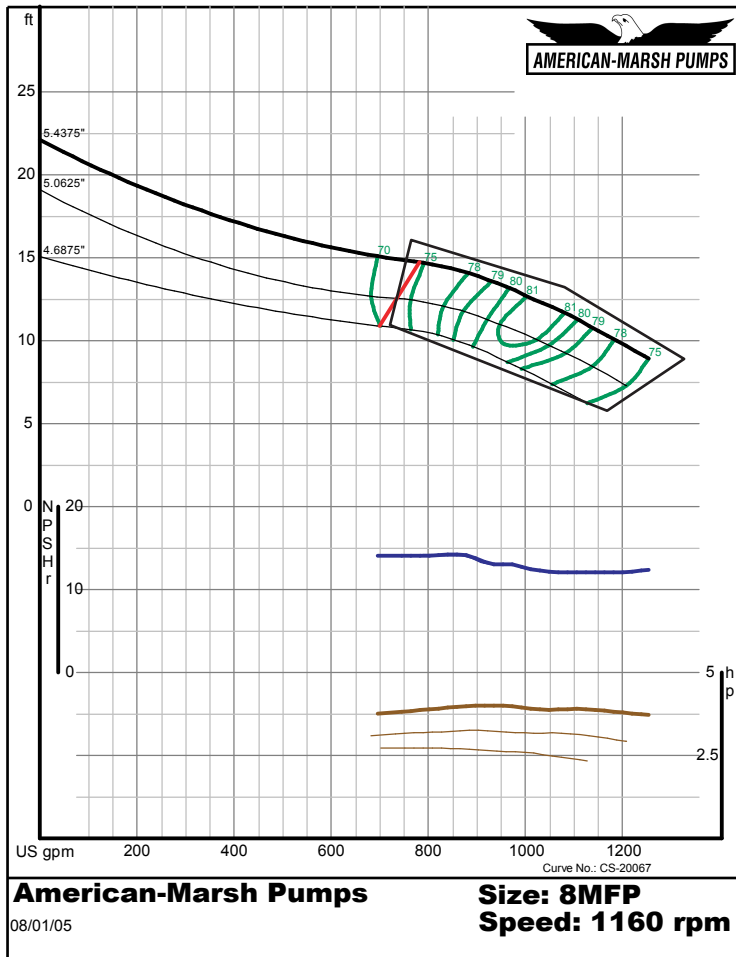

480 Series Vertical Turbine

1200 RPM Performance Curves
Mixed Flow

480 SERIES MIXED FLOW PERFORMANCE CURVES - 1200 RPM

480 SERIES MIXED FLOW PERFORMANCE CURVES - 1200 RPM

480 SERIES MIXED FLOW PERFORMANCE CURVES - 1200 RPM

American-Marsh Pumps
08/01/05
Size: 10MFM
Speed: 1160 rpm

American-Marsh Pumps
08/01/05
Size: 10MFP
Speed: 1160 rpm

480 SERIES MIXED FLOW PERFORMANCE CURVES - 1200 RPM

American-Marsh Pumps
08/01/05
Size: 12MFL
Speed: 1160 rpm

American-Marsh Pumps
08/01/05
Size: 12MFM
Speed: 1160 rpm

480 SERIES MIXED FLOW PERFORMANCE CURVES - 1200 RPM

American-Marsh Pumps
08/01/05
Size: 12MFP
Speed: 1170 rpm
Curve No.: CS-20085

American-Marsh Pumps
08/01/05
Size: 14MFL
Speed: 1180 rpm
Curve No.: CS-20000

480 SERIES MIXED FLOW PERFORMANCE CURVES - 1200 RPM

American-Marsh Pumps
08/01/05
Size: 14MFM
Speed: 1180 rpm
Curve No.: CS-20002

American-Marsh Pumps
08/01/05
Size: 14MFP
Speed: 1180 rpm
Curve No.: CS-20004