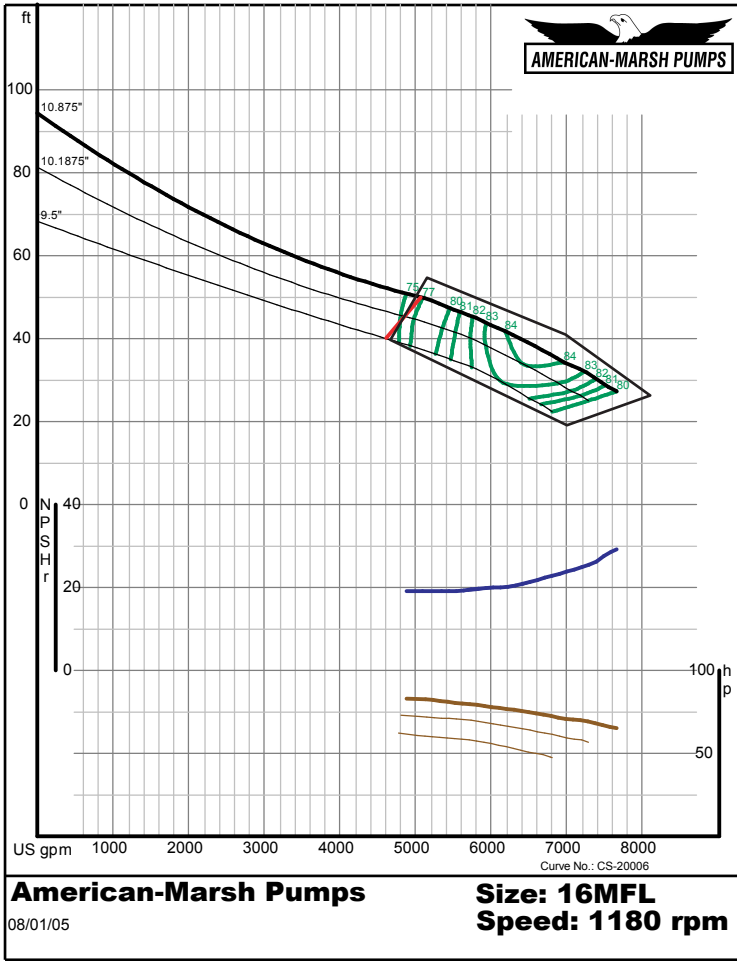

American-Marsh Pumps
08/01/05
Size: 10MFM
Speed: 1160 rpm

American-Marsh Pumps
08/01/05
Size: 10MFP
Speed: 1160 rpm

480 SERIES MIXED FLOW PERFORMANCE CURVES - 1200 RPM

American-Marsh Pumps
08/01/05
Size: 12MFL
Speed: 1160 rpm

American-Marsh Pumps
08/01/05
Size: 12MFM
Speed: 1160 rpm

480 SERIES MIXED FLOW PERFORMANCE CURVES - 1200 RPM

American-Marsh Pumps
08/01/05
Size: 12MFP
Speed: 1170 rpm
Curve No.: CS-20085

American-Marsh Pumps
08/01/05
Size: 14MFL
Speed: 1180 rpm
Curve No.: CS-20000

480 SERIES MIXED FLOW PERFORMANCE CURVES - 1200 RPM

American-Marsh Pumps
08/01/05
Size: 14MFM
Speed: 1180 rpm
Curve No.: CS-20002

American-Marsh Pumps
08/01/05
Size: 14MFP
Speed: 1180 rpm
Curve No.: CS-20004

480 SERIES MIXED FLOW PERFORMANCE CURVES - 1200 RPM

480 SERIES MIXED FLOW PERFORMANCE CURVES - 1200 RPM

480 SERIES MIXED FLOW PERFORMANCE CURVES - 1200 RPM

480 SERIES MIXED FLOW PERFORMANCE CURVES - 1200 RPM