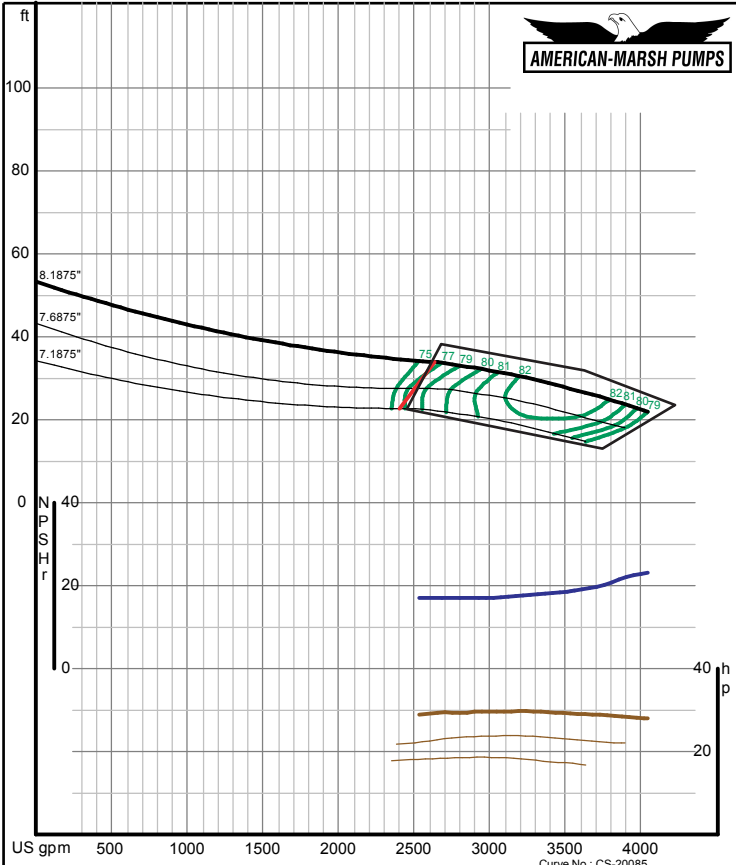

480 Series Vertical Turbine

1200 RPM Performance Curves
Mixed Flow

480 SERIES MIXED FLOW PERFORMANCE CURVES - 1200 RPM

480 SERIES MIXED FLOW PERFORMANCE CURVES - 1200 RPM

480 SERIES MIXED FLOW PERFORMANCE CURVES - 1200 RPM

American-Marsh Pumps
08/01/05
Size: 10MFM
Speed: 1160 rpm

American-Marsh Pumps
08/01/05
Size: 10MFP
Speed: 1160 rpm

480 SERIES MIXED FLOW PERFORMANCE CURVES - 1200 RPM

American-Marsh Pumps
08/01/05
Size: 12MFL
Speed: 1160 rpm

American-Marsh Pumps
08/01/05
Size: 12MFM
Speed: 1160 rpm

480 SERIES MIXED FLOW PERFORMANCE CURVES - 1200 RPM

American-Marsh Pumps
08/01/05
Size: 12MFP
Speed: 1170 rpm
Curve No.: CS-20085

American-Marsh Pumps
08/01/05
Size: 14MFL
Speed: 1180 rpm
Curve No.: CS-20000

480 SERIES MIXED FLOW PERFORMANCE CURVES - 1200 RPM

American-Marsh Pumps
08/01/05
Size: 14MFM
Speed: 1180 rpm
Curve No.: CS-20002

American-Marsh Pumps
08/01/05
Size: 14MFP
Speed: 1180 rpm
Curve No.: CS-20004