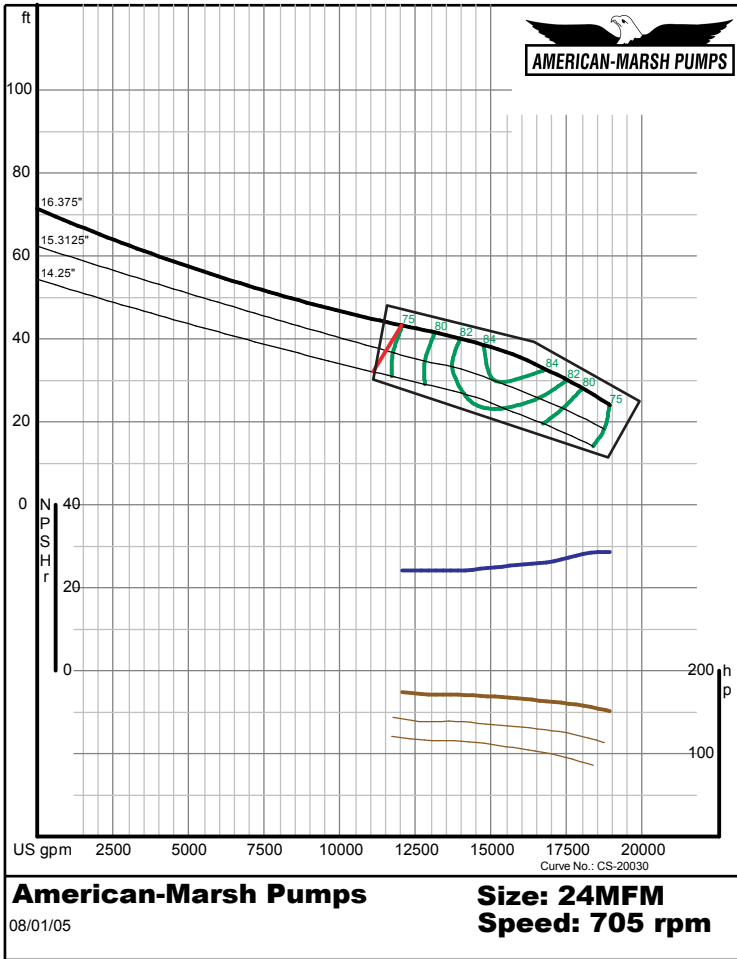

# 480 Series Vertical Turbine

720 RPM Performance Curves  
Mixed Flow

# 480 SERIES MIXED FLOW PERFORMANCE CURVES - 720 RPM

**American-Marsh Pumps**  
08/01/05  
**Size: 20MFL**  
**Speed: 705 rpm**  
Curve No.: CS-20019

**American-Marsh Pumps**  
08/01/05  
**Size: 20MFM**  
**Speed: 705 rpm**  
Curve No.: CS-20021

# 480 SERIES MIXED FLOW PERFORMANCE CURVES - 720 RPM

**American-Marsh Pumps**  
08/01/05  
**Size: 20MFP**  
**Speed: 705 rpm**  
Curve No.: CS-20024

**American-Marsh Pumps**  
08/01/05  
**Size: 24MFL**  
**Speed: 705 rpm**  
Curve No.: CS-20027

# 480 SERIES MIXED FLOW PERFORMANCE CURVES - 720 RPM