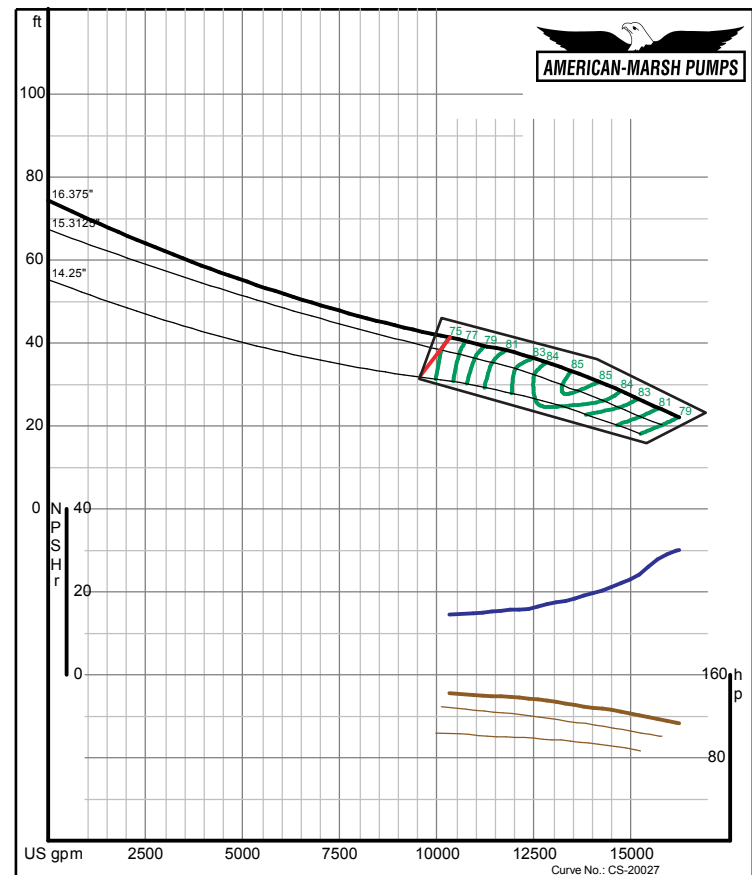

# 480 Series Vertical Turbine

720 RPM Performance Curves  
Mixed Flow

# 480 SERIES MIXED FLOW PERFORMANCE CURVES - 720 RPM

**American-Marsh Pumps**  
08/01/05  
**Size: 20MFL**  
**Speed: 705 rpm**  
Curve No.: CS-20019

**American-Marsh Pumps**  
08/01/05  
**Size: 20MFM**  
**Speed: 705 rpm**  
Curve No.: CS-20021

# 480 SERIES MIXED FLOW PERFORMANCE CURVES - 720 RPM

**American-Marsh Pumps**  
08/01/05  
**Size: 20MFP**  
**Speed: 705 rpm**  
Curve No.: CS-20024

**American-Marsh Pumps**  
08/01/05  
**Size: 24MFL**  
**Speed: 705 rpm**  
Curve No.: CS-20027

# 480 SERIES MIXED FLOW PERFORMANCE CURVES - 720 RPM