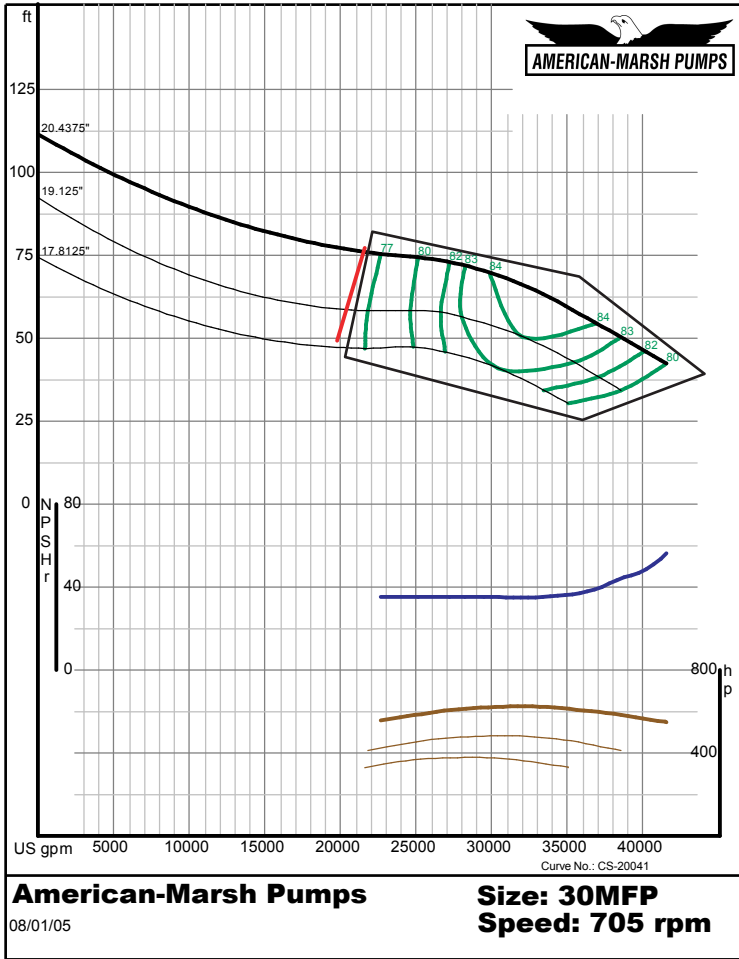

480 SERIES MIXED FLOW PERFORMANCE CURVES - 720 RPM

Intentionally Left Blank

480 SERIES MIXED FLOW PERFORMANCE CURVES - 720 RPM

Intentionally Left Blank

Intentionally Left Blank