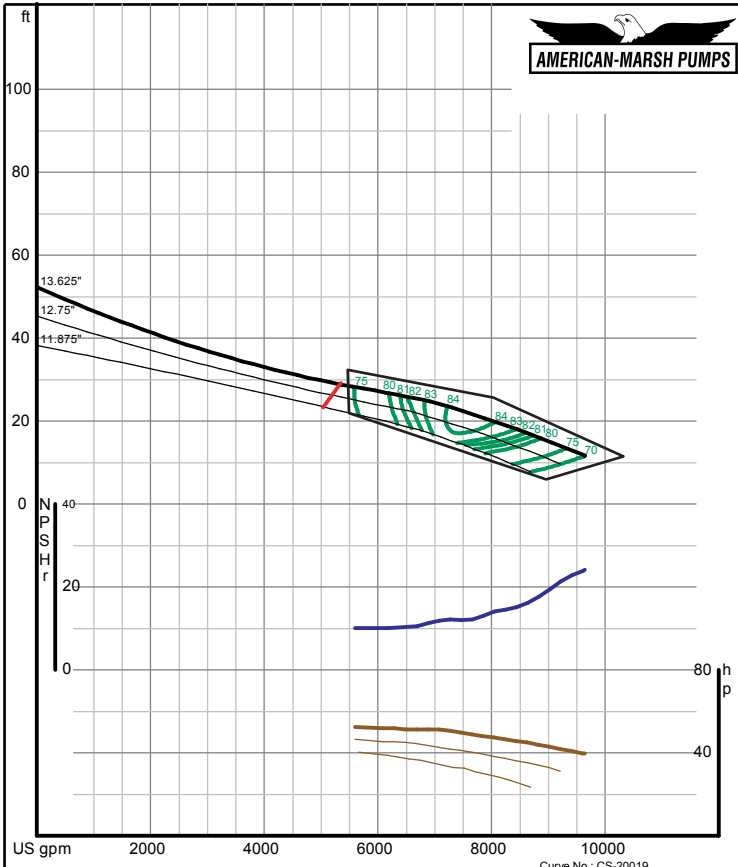

# 480 Series Vertical Turbine

720 RPM Performance Curves  
Mixed Flow

# 480 SERIES MIXED FLOW PERFORMANCE CURVES - 720 RPM

**American-Marsh Pumps**  
08/01/05  
**Size: 20MFL**  
**Speed: 705 rpm**  
Curve No.: CS-20019

**American-Marsh Pumps**  
08/01/05  
**Size: 20MFM**  
**Speed: 705 rpm**  
Curve No.: CS-20021

# 480 SERIES MIXED FLOW PERFORMANCE CURVES - 720 RPM

**American-Marsh Pumps**  
08/01/05  
**Size: 20MFP**  
**Speed: 705 rpm**  
Curve No.: CS-20024

**American-Marsh Pumps**  
08/01/05  
**Size: 24MFL**  
**Speed: 705 rpm**  
Curve No.: CS-20027

# 480 SERIES MIXED FLOW PERFORMANCE CURVES - 720 RPM