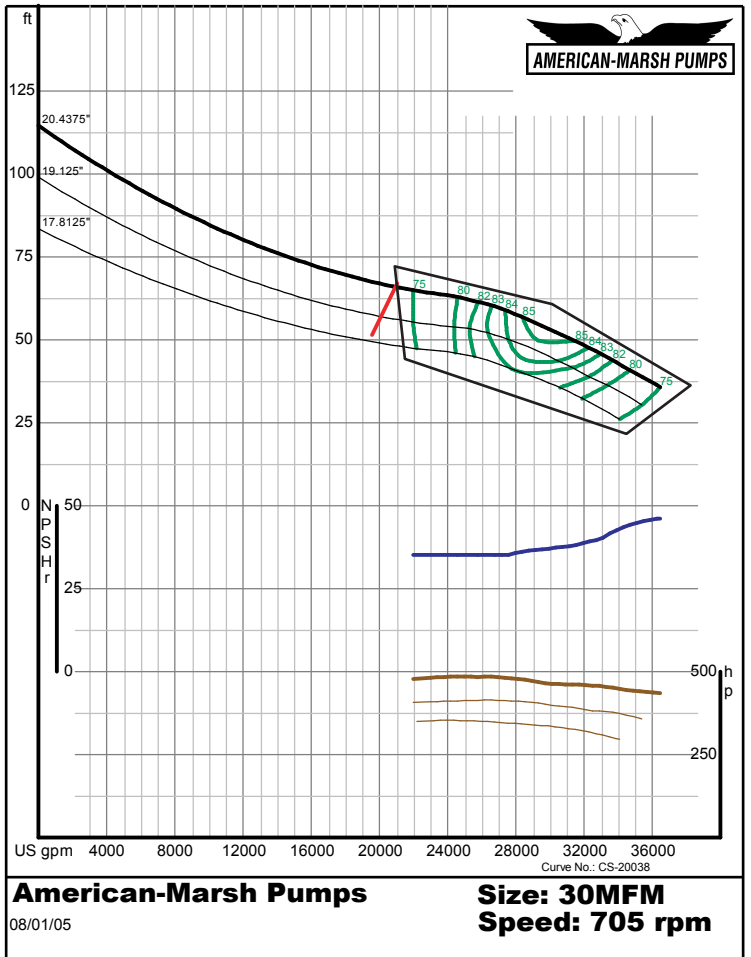

480 SERIES MIXED FLOW PERFORMANCE CURVES - 720 RPM