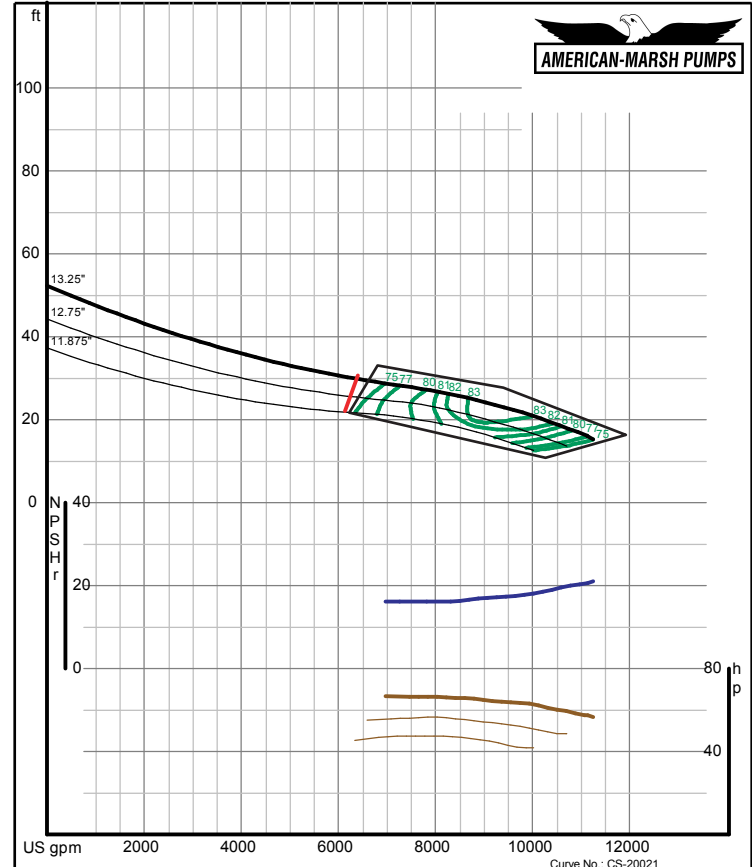

# 480 Series Vertical Turbine

720 RPM Performance Curves  
Mixed Flow

# 480 SERIES MIXED FLOW PERFORMANCE CURVES - 720 RPM

**American-Marsh Pumps**  
08/01/05  
**Size: 20MFL**  
**Speed: 705 rpm**  
Curve No.: CS-20019

**American-Marsh Pumps**  
08/01/05  
**Size: 20MFM**  
**Speed: 705 rpm**  
Curve No.: CS-20021

# 480 SERIES MIXED FLOW PERFORMANCE CURVES - 720 RPM

**American-Marsh Pumps**  
08/01/05  
**Size: 20MFP**  
**Speed: 705 rpm**  
Curve No.: CS-20024

**American-Marsh Pumps**  
08/01/05  
**Size: 24MFL**  
**Speed: 705 rpm**  
Curve No.: CS-20027

# 480 SERIES MIXED FLOW PERFORMANCE CURVES - 720 RPM