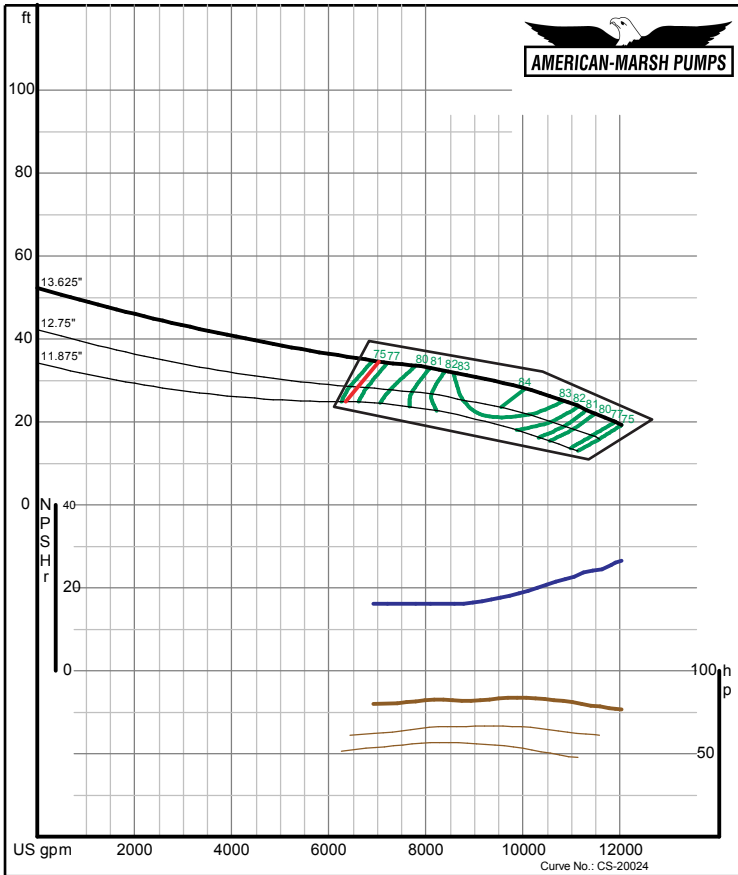

# 480 Series Vertical Turbine

720 RPM Performance Curves  
Mixed Flow

# 480 SERIES MIXED FLOW PERFORMANCE CURVES - 720 RPM

**American-Marsh Pumps**  
08/01/05  
**Size: 20MFL**  
**Speed: 705 rpm**  
Curve No.: CS-20019

**American-Marsh Pumps**  
08/01/05  
**Size: 20MFM**  
**Speed: 705 rpm**  
Curve No.: CS-20021

# 480 SERIES MIXED FLOW PERFORMANCE CURVES - 720 RPM

**American-Marsh Pumps**  
08/01/05  
**Size: 20MFP**  
**Speed: 705 rpm**  
Curve No.: CS-20024

**American-Marsh Pumps**  
08/01/05  
**Size: 24MFL**  
**Speed: 705 rpm**  
Curve No.: CS-20027

# 480 SERIES MIXED FLOW PERFORMANCE CURVES - 720 RPM