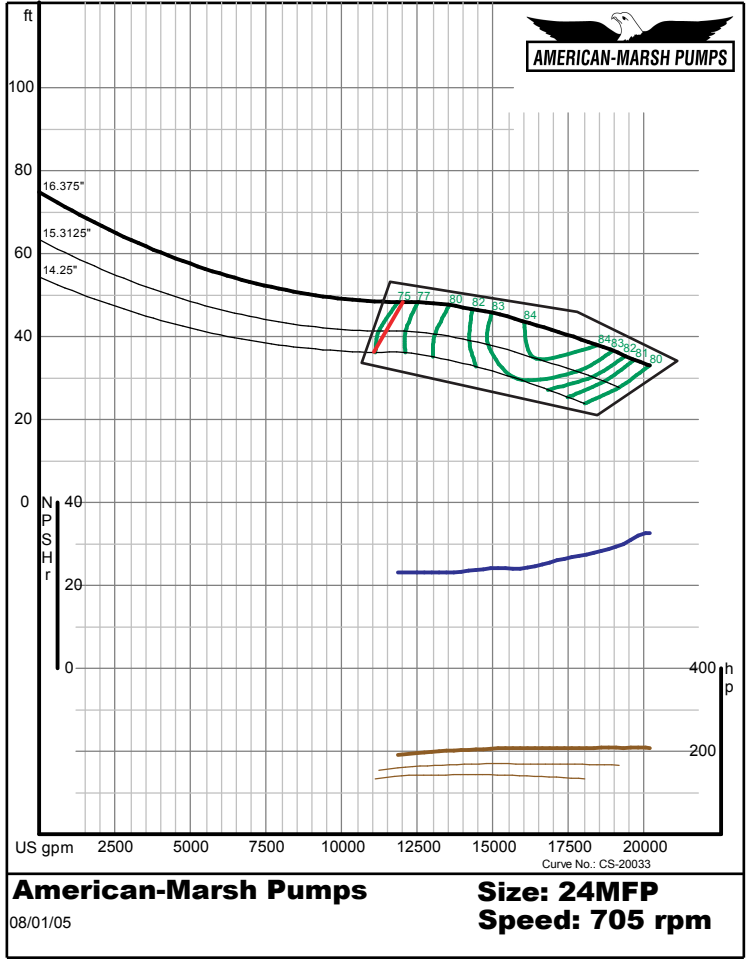

# 480 Series Vertical Turbine

720 RPM Performance Curves  
Mixed Flow

# 480 SERIES MIXED FLOW PERFORMANCE CURVES - 720 RPM

**American-Marsh Pumps**  
08/01/05  
**Size: 20MFL**  
**Speed: 705 rpm**  
Curve No.: CS-20019

**American-Marsh Pumps**  
08/01/05  
**Size: 20MFM**  
**Speed: 705 rpm**  
Curve No.: CS-20021

# 480 SERIES MIXED FLOW PERFORMANCE CURVES - 720 RPM

**American-Marsh Pumps**  
08/01/05  
**Size: 20MFP**  
**Speed: 705 rpm**  
Curve No.: CS-20024

**American-Marsh Pumps**  
08/01/05  
**Size: 24MFL**  
**Speed: 705 rpm**  
Curve No.: CS-20027

# 480 SERIES MIXED FLOW PERFORMANCE CURVES - 720 RPM