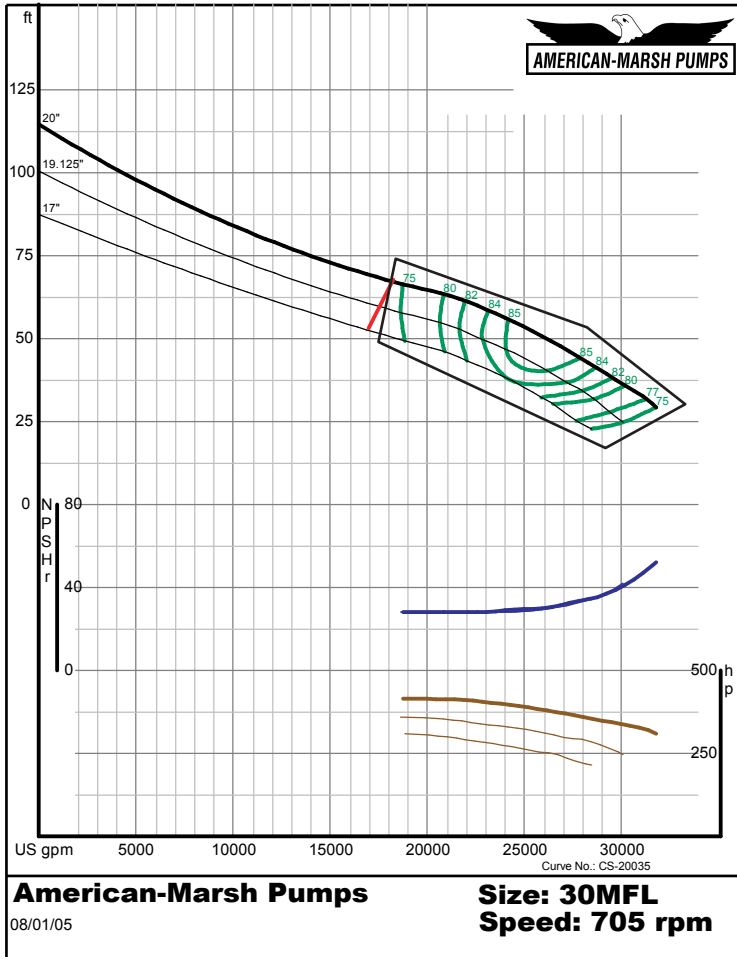

480 SERIES MIXED FLOW PERFORMANCE CURVES - 720 RPM