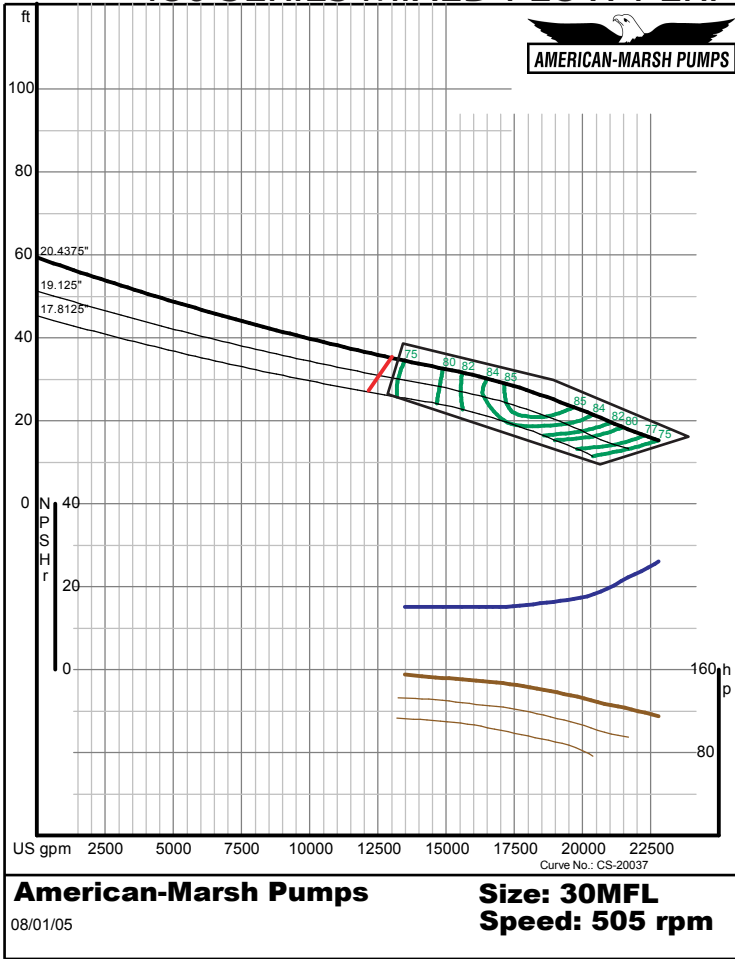

480 Series Vertical Turbine

520 RPM Performance Curves
Mixed Flow

480 SERIES MIXED FLOW PERFORMANCE CURVES - 520 RPM

480 SERIES MIXED FLOW PERFORMANCE CURVES - 520 RPM

Intentionally Left Blank