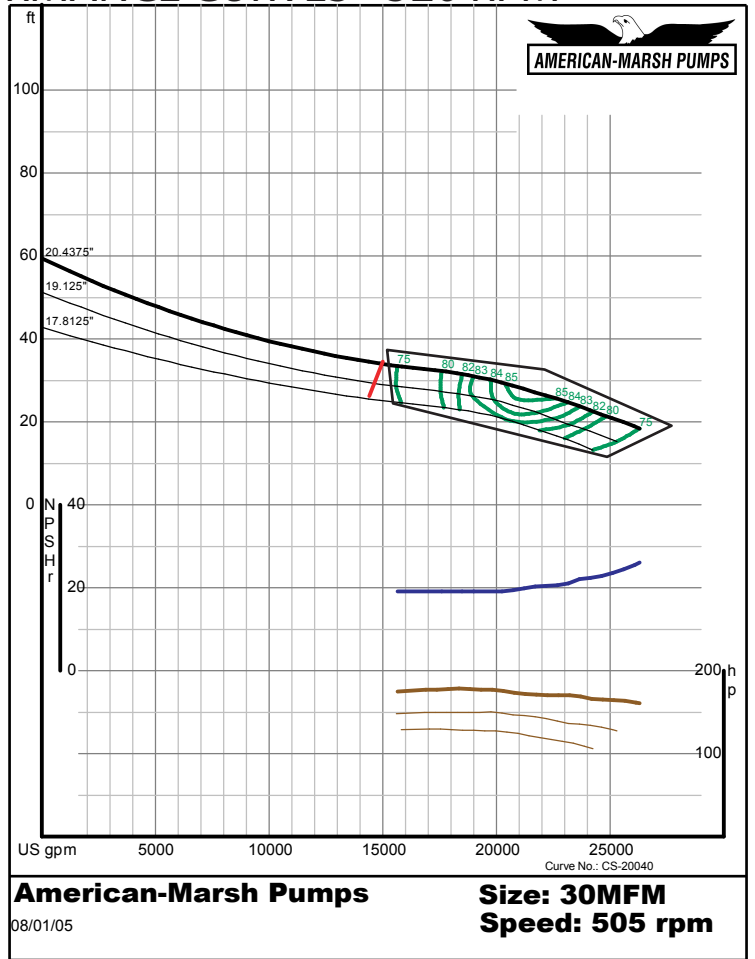

480 Series Vertical Turbine

520 RPM Performance Curves
Mixed Flow

480 SERIES MIXED FLOW PERFORMANCE CURVES - 520 RPM

480 SERIES MIXED FLOW PERFORMANCE CURVES - 520 RPM

Intentionally Left Blank