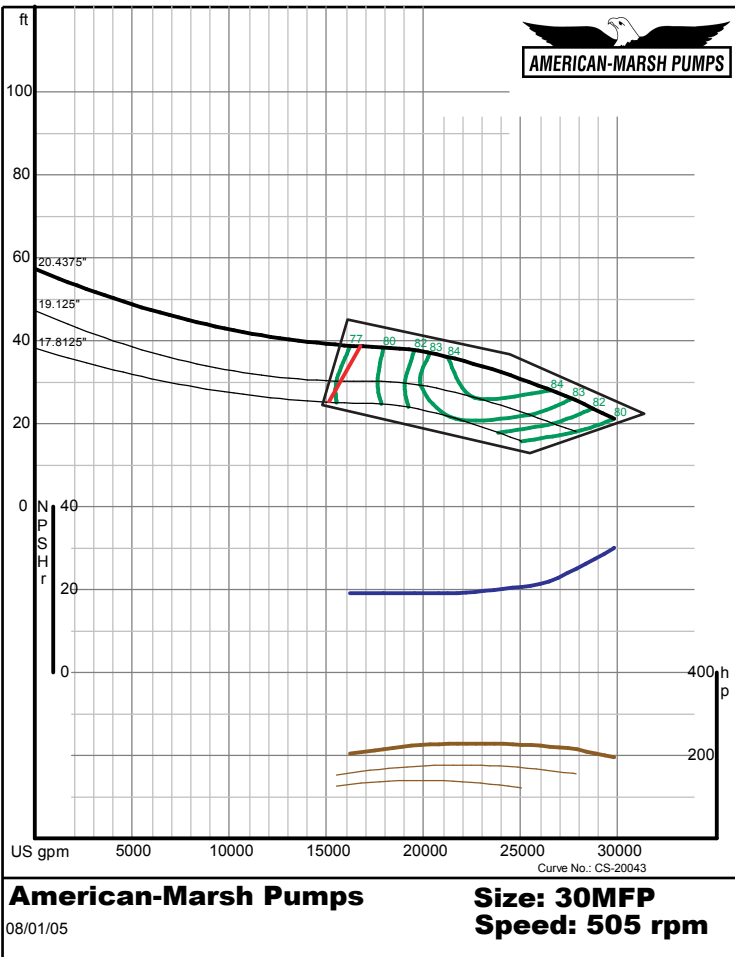

480 Series Vertical Turbine

520 RPM Performance Curves
Mixed Flow

480 SERIES MIXED FLOW PERFORMANCE CURVES - 520 RPM

480 SERIES MIXED FLOW PERFORMANCE CURVES - 520 RPM

Intentionally Left Blank