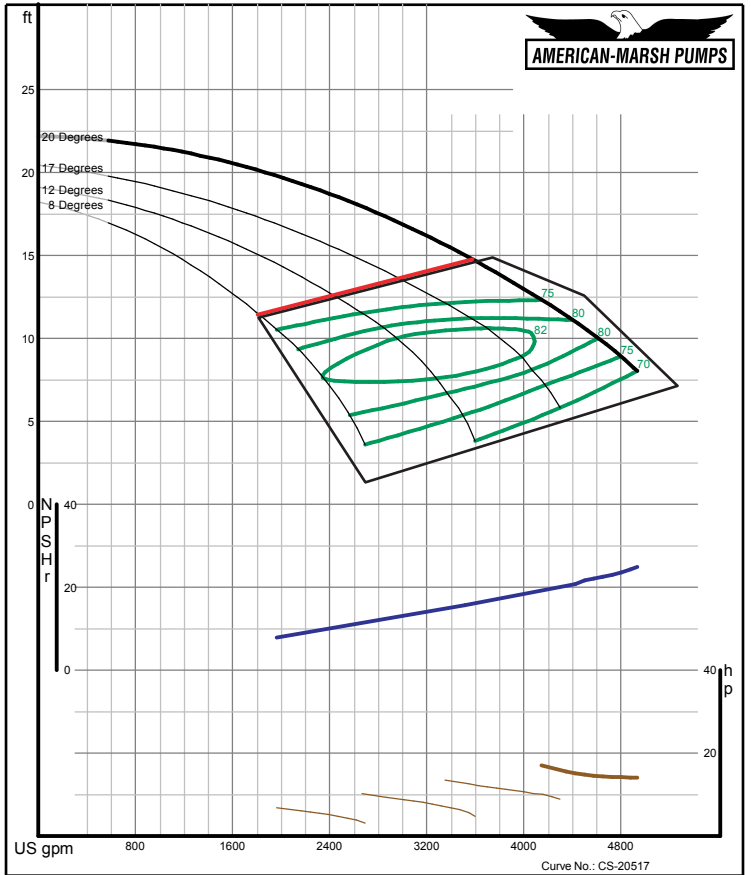

480 Series Vertical Turbine

1200 RPM Performance Curves
Axial Flow

480 SERIES AXIAL FLOW PERFORMANCE CURVES - 1200 RPM

American-Marsh Pumps
08/01/05

Size: 10AJ
Speed: 1160 rpm

American-Marsh Pumps
08/01/05

Size: 12AJ
Speed: 1160 rpm

480 SERIES AXIAL FLOW PERFORMANCE CURVES - 1200 RPM

American-Marsh Pumps
08/01/05

Size: 14AJ
Speed: 1160 rpm

American-Marsh Pumps
08/01/05

Size: 16AJ
Speed: 1160 rpm