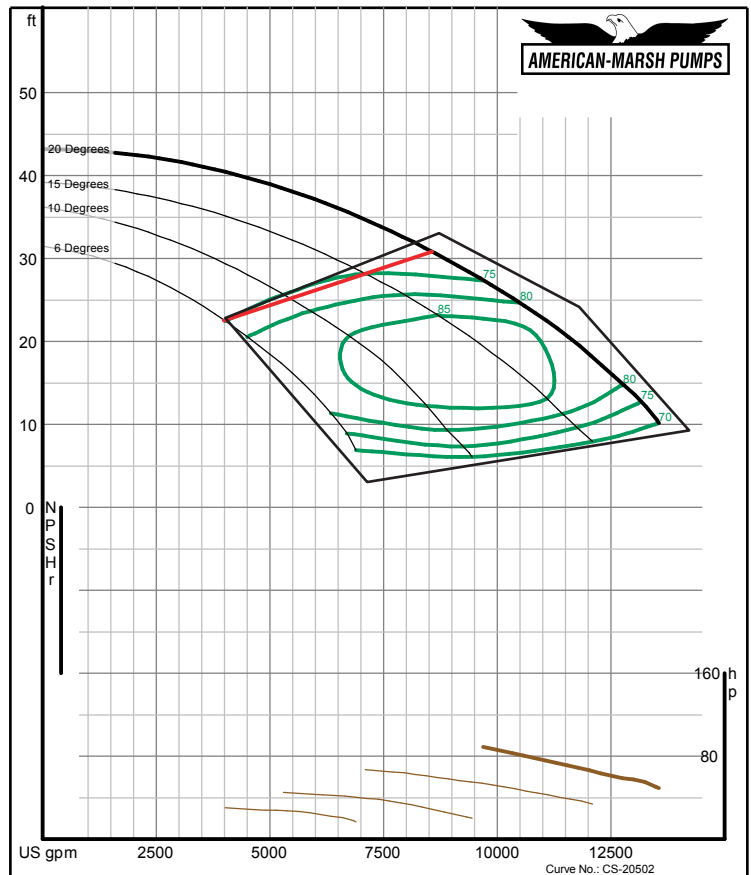

480 Series Vertical Turbine

1200 RPM Performance Curves
Axial Flow

480 SERIES AXIAL FLOW PERFORMANCE CURVES - 1200 RPM

American-Marsh Pumps
08/01/05

Size: 10AJ
Speed: 1160 rpm

American-Marsh Pumps
08/01/05

Size: 12AJ
Speed: 1160 rpm

480 SERIES AXIAL FLOW PERFORMANCE CURVES - 1200 RPM

American-Marsh Pumps
08/01/05

Size: 14AJ
Speed: 1160 rpm

American-Marsh Pumps
08/01/05

Size: 16AJ
Speed: 1160 rpm