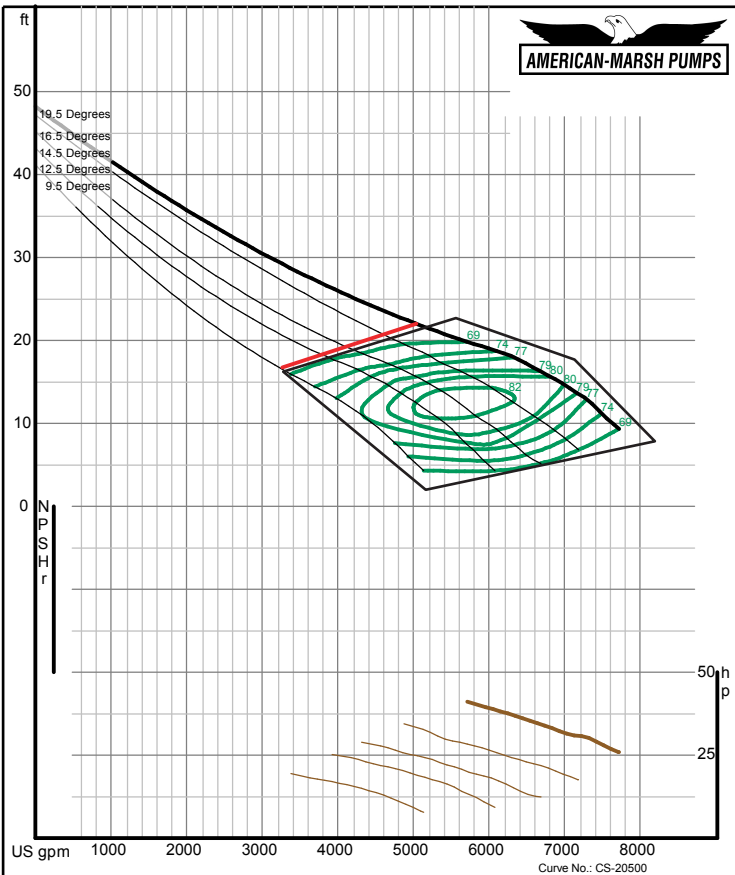

480 Series Vertical Turbine

1200 RPM Performance Curves
Axial Flow

480 SERIES AXIAL FLOW PERFORMANCE CURVES - 1200 RPM

American-Marsh Pumps
08/01/05

Size: 10AJ
Speed: 1160 rpm

American-Marsh Pumps
08/01/05

Size: 12AJ
Speed: 1160 rpm

480 SERIES AXIAL FLOW PERFORMANCE CURVES - 1200 RPM

American-Marsh Pumps
08/01/05

Size: 14AJ
Speed: 1160 rpm

American-Marsh Pumps
08/01/05

Size: 16AJ
Speed: 1160 rpm