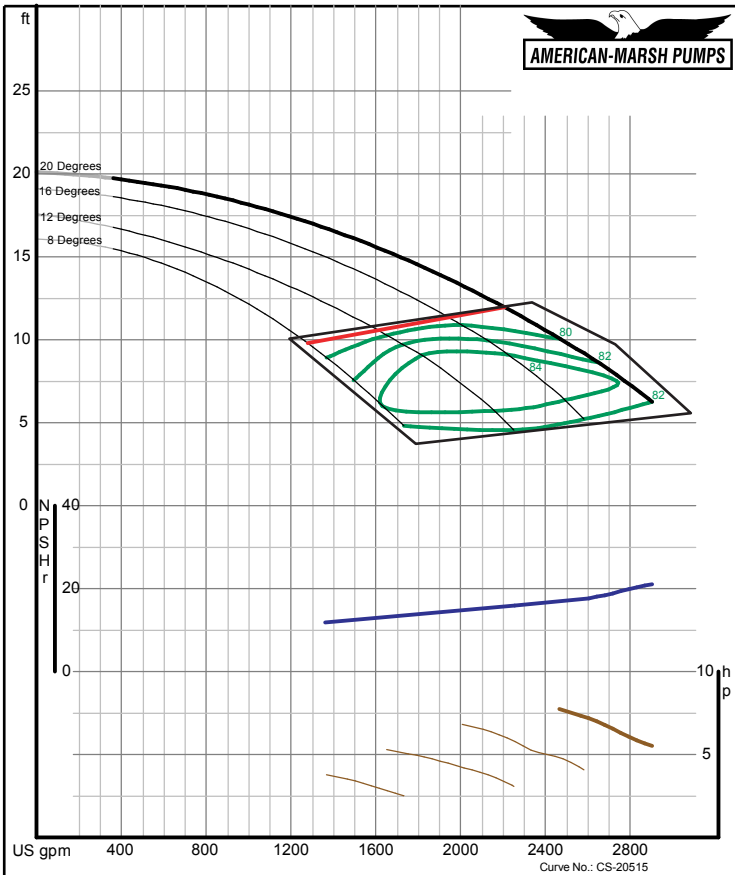

480 Series Vertical Turbine

1200 RPM Performance Curves
Axial Flow

480 SERIES AXIAL FLOW PERFORMANCE CURVES - 1200 RPM

American-Marsh Pumps
08/01/05

Size: 10AJ
Speed: 1160 rpm

American-Marsh Pumps
08/01/05

Size: 12AJ
Speed: 1160 rpm

480 SERIES AXIAL FLOW PERFORMANCE CURVES - 1200 RPM

American-Marsh Pumps
08/01/05

Size: 14AJ
Speed: 1160 rpm

American-Marsh Pumps
08/01/05

Size: 16AJ
Speed: 1160 rpm