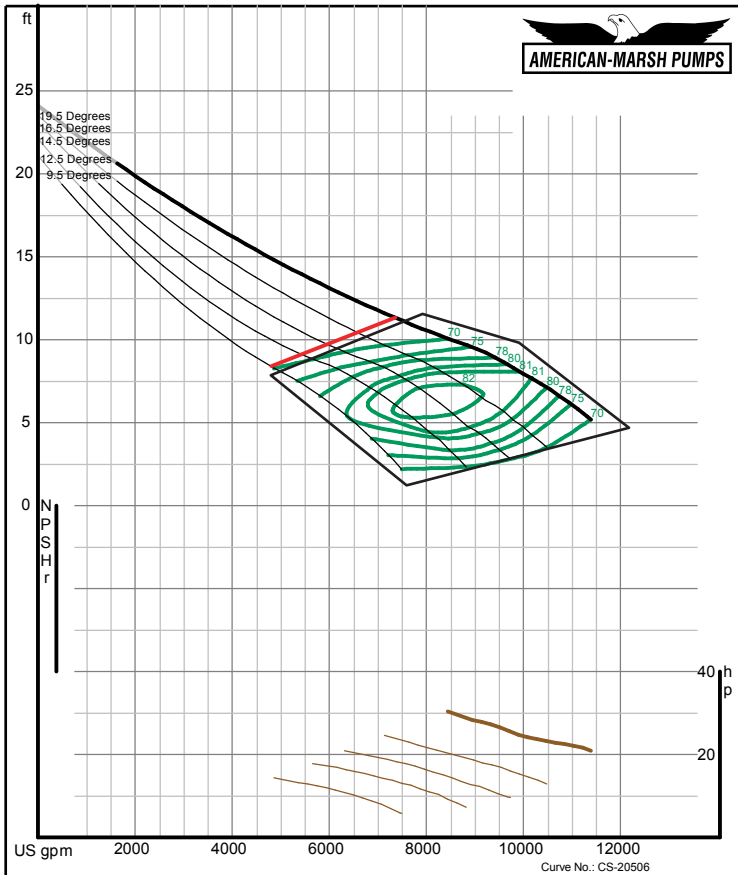

480 Series Vertical Turbine

600 RPM Performance Curves
Axial Flow

480 SERIES AXIAL FLOW PERFORMANCE CURVES - 600 RPM

American-Marsh Pumps **Size: 20AJ**
 08/01/05 **Speed: 585 rpm**

American-Marsh Pumps **Size: 24AJ**
 08/01/05 **Speed: 585 rpm**

480 SERIES AXIAL FLOW PERFORMANCE CURVES - 600 RPM

American-Marsh Pumps **Size: 30AJ**
 08/01/05 **Speed: 590 rpm**

Intentionally Left Blank