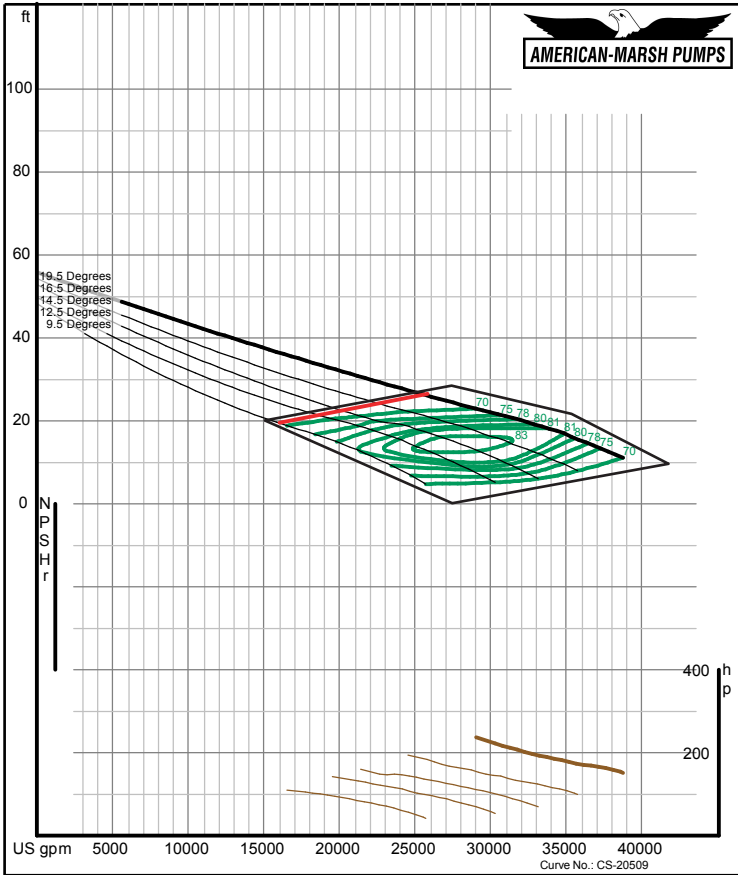

480 Series Vertical Turbine

600 RPM Performance Curves
Axial Flow

480 SERIES AXIAL FLOW PERFORMANCE CURVES - 600 RPM

American-Marsh Pumps **Size: 20AJ**
 08/01/05 **Speed: 585 rpm**

American-Marsh Pumps **Size: 24AJ**
 08/01/05 **Speed: 585 rpm**

480 SERIES AXIAL FLOW PERFORMANCE CURVES - 600 RPM

American-Marsh Pumps **Size: 30AJ**
 08/01/05 **Speed: 590 rpm**

Intentionally Left Blank