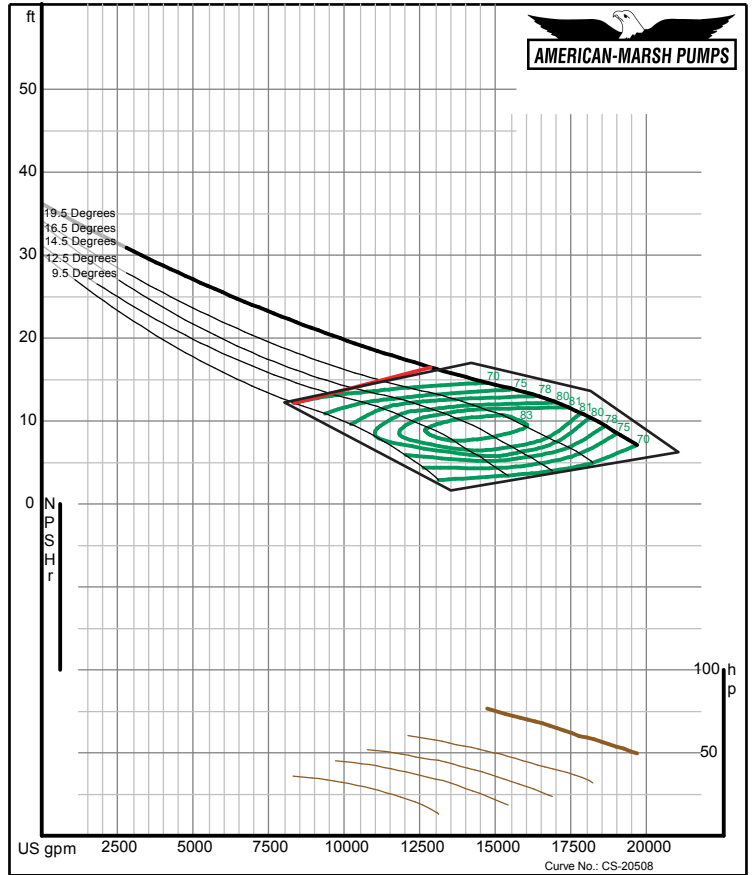

480 Series Vertical Turbine

600 RPM Performance Curves
Axial Flow

480 SERIES AXIAL FLOW PERFORMANCE CURVES - 600 RPM

American-Marsh Pumps **Size: 20AJ**
 08/01/05 **Speed: 585 rpm**

American-Marsh Pumps **Size: 24AJ**
 08/01/05 **Speed: 585 rpm**

480 SERIES AXIAL FLOW PERFORMANCE CURVES - 600 RPM

American-Marsh Pumps **Size: 30AJ**
 08/01/05 **Speed: 590 rpm**

Intentionally Left Blank