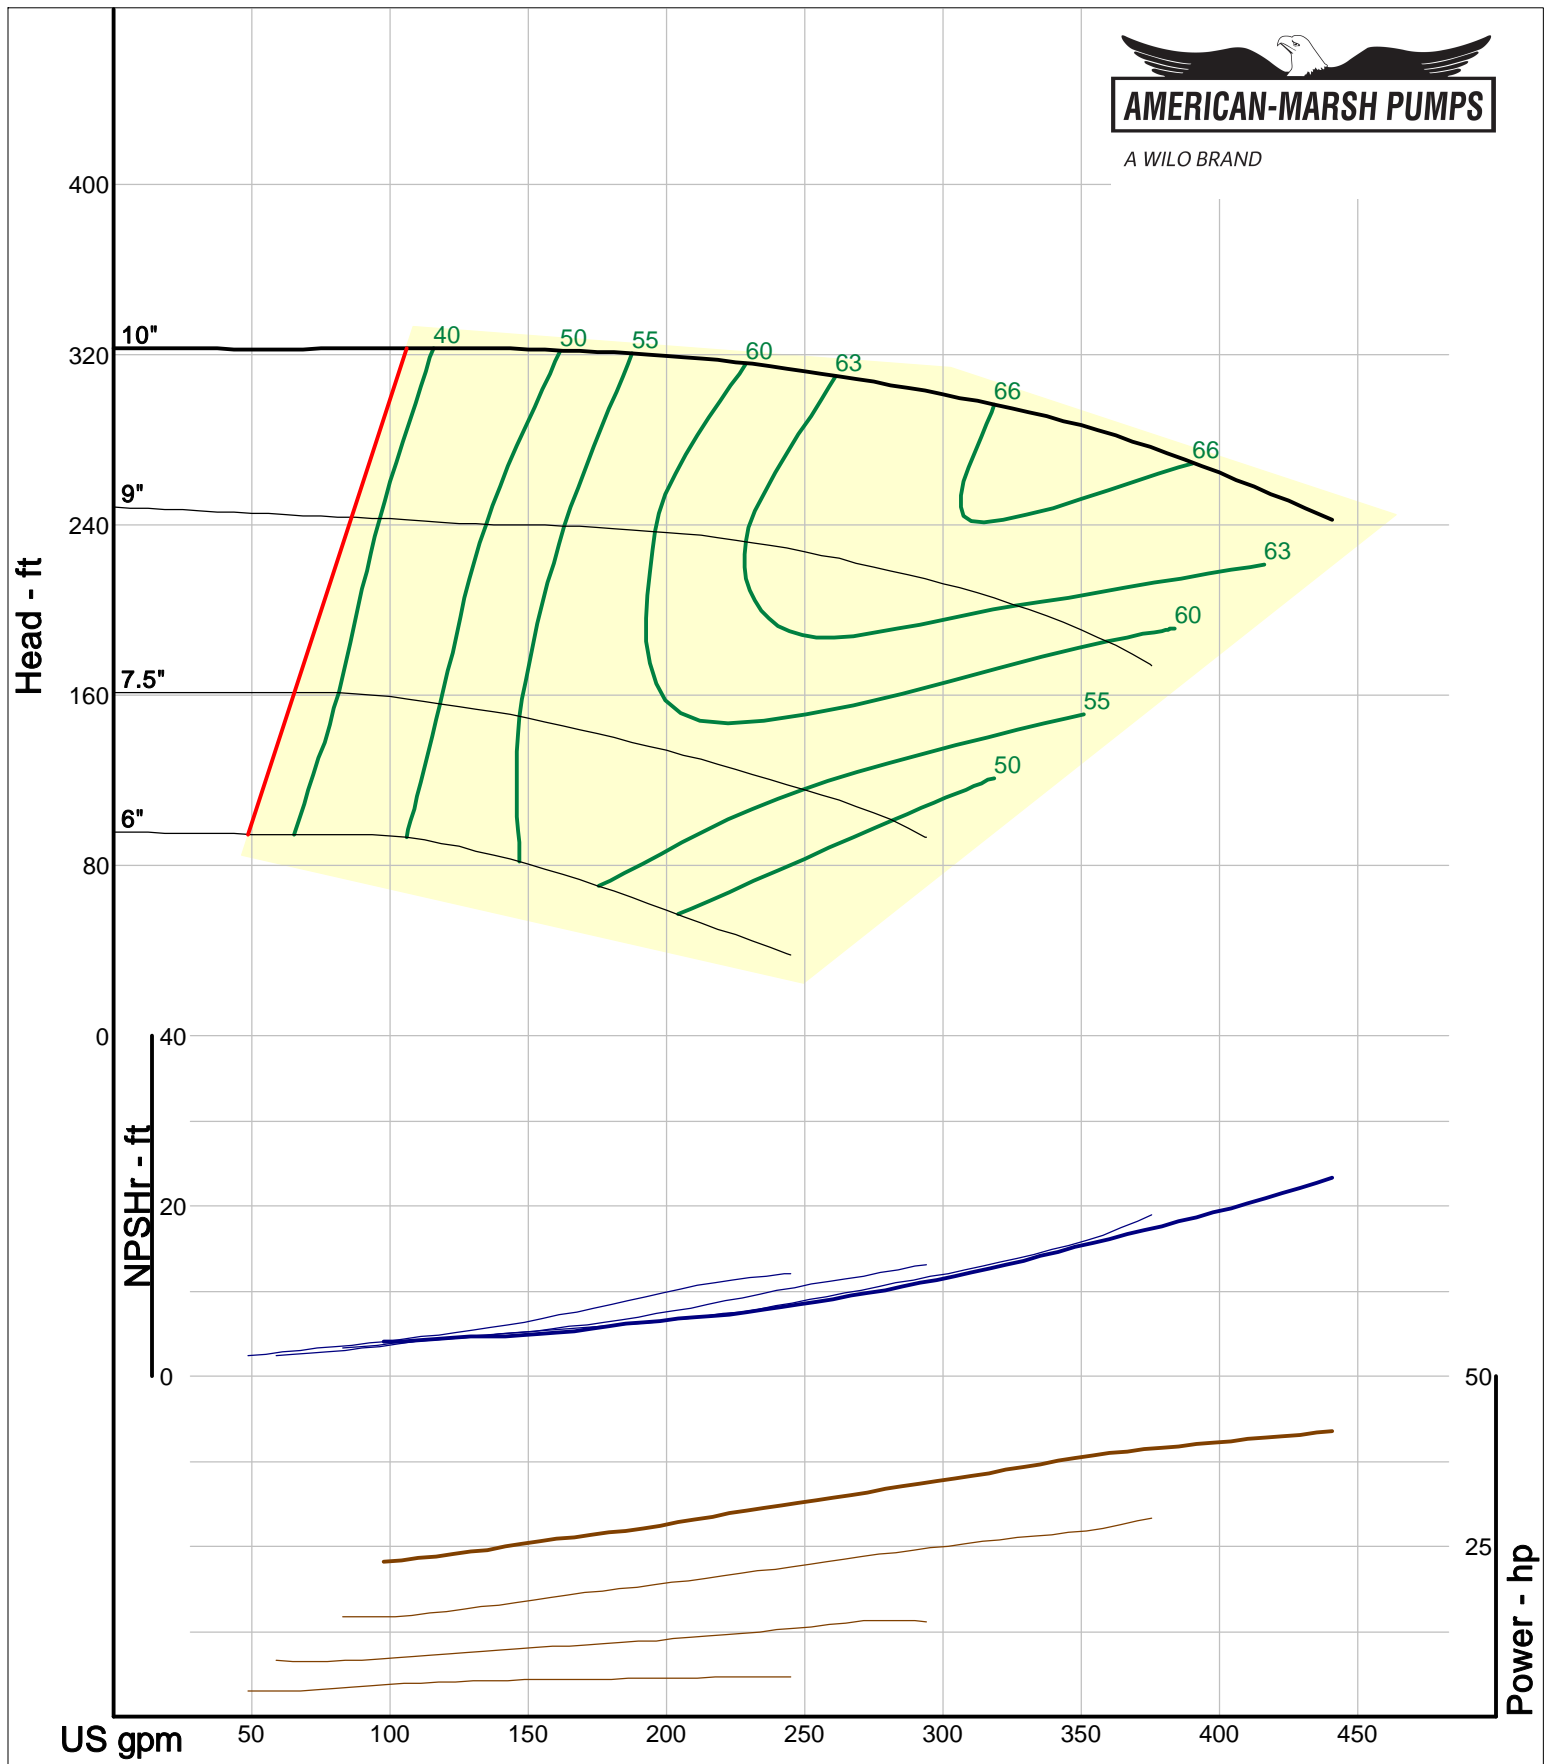

A WILO BRAND

Company: American-Marsh Pumps
Name:
12/09/05

American-Marsh Pumps
Catalog: WTRWKS-2005c.50, vers 2.5c
460_OSD_OP - 3000

Size: 2L2x3-6/OP
Speed: 2900 rpm
Dia: 6.25 in
Curve: CS-17506

A WILO BRAND

Company: American-Marsh Pumps
 Name:
 12/09/05

American-Marsh Pumps
 Catalog: WTRWKS-2005c.50, vers 2.5c
 460_OSD_OP - 3000

Size: 2L2x3-8/OP
 Speed: 2900 rpm
 Dia: 8.188 in
 Curve: CS-17515

A WILO BRAND

Company: American-Marsh Pumps
Name:
12/09/05

American-Marsh Pumps
Catalog: WTRWKS-2005c.50, vers 2.5c
460_OSD_OP - 3000

Size: 2L2x3-10A/OP
Speed: 2900 rpm
Dia: 10 in
Curve: CS-17527

A WILO BRAND

Company: American-Marsh Pumps
Name:
12/09/05

American-Marsh Pumps
Catalog: WTRWKS-2005c.50, vers 2.5c
460_OSD_OP - 3000

American-Marsh Pumps
Catalog: WTRWKS-2005c.50, vers 2.5c
460_OSD_OP - 3000

Size: 2L4x6-10/OP
Speed: 2900 rpm
Dia: 10 in
Curve: CS-17535