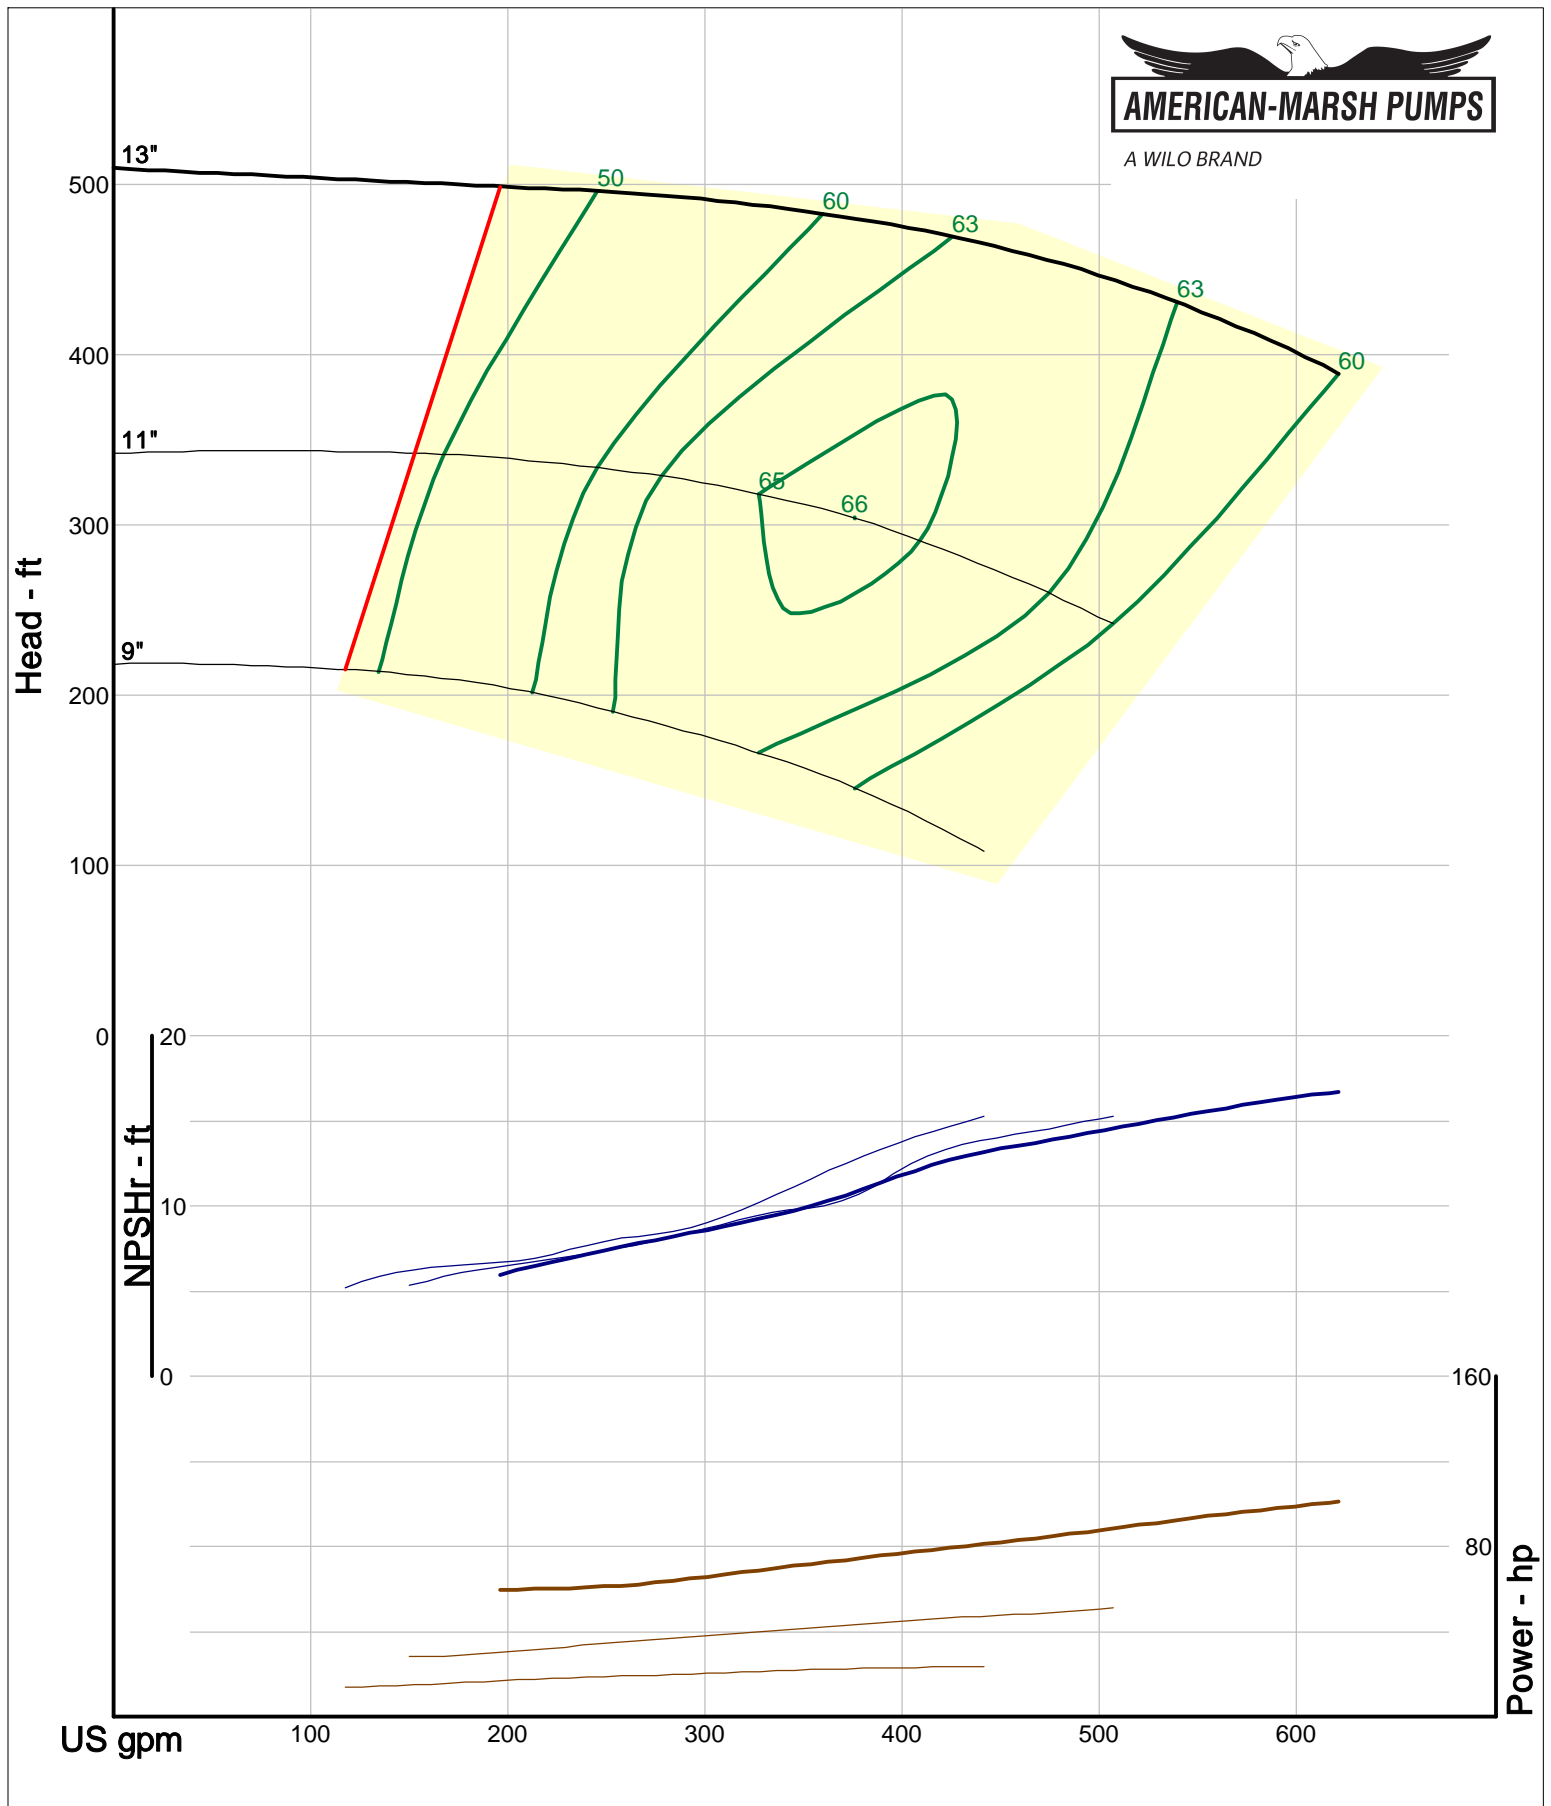

Company: American-Marsh Pumps
 Name:
 12/09/05

American-Marsh Pumps
 Catalog: WTRWKS-2005c.50, vers 2.5c
 460_OSD_OP - 3000

Size: 2L2x3-8/OP
 Speed: 2900 rpm
 Dia: 8.188 in
 Curve: CS-17515

A WILO BRAND

Company: American-Marsh Pumps
Name:
12/09/05

American-Marsh Pumps
Catalog: WTRWKS-2005c.50, vers 2.5c
460_OSD_OP - 3000

Size: 2L2x3-10A/OP
Speed: 2900 rpm
Dia: 10 in
Curve: CS-17527

A WILO BRAND

Company: American-Marsh Pumps
Name:
12/09/05

American-Marsh Pumps
Catalog: WTRWKS-2005c.50, vers 2.5c
460_OSD_OP - 3000

Size: 2L2x3-13/OP
Speed: 2900 rpm
Dia: 13 in
Curve: CS-17543

A WILO BRAND

Company: American-Marsh Pumps
Name:
12/09/05

American-Marsh Pumps
Catalog: WTRWKS-2005c.50, vers 2.5c
460_OSD_OP - 3000

Size: 2L3x4-8/OP
Speed: 2900 rpm
Dia: 8.188 in
Curve: CS-17518

American-Marsh Pumps
Catalog: WTRWKS-2005c.50, vers 2.5c
460_OSD_OP - 3000

Size: 2L4x6-10/OP
Speed: 2900 rpm
Dia: 10 in
Curve: CS-17535