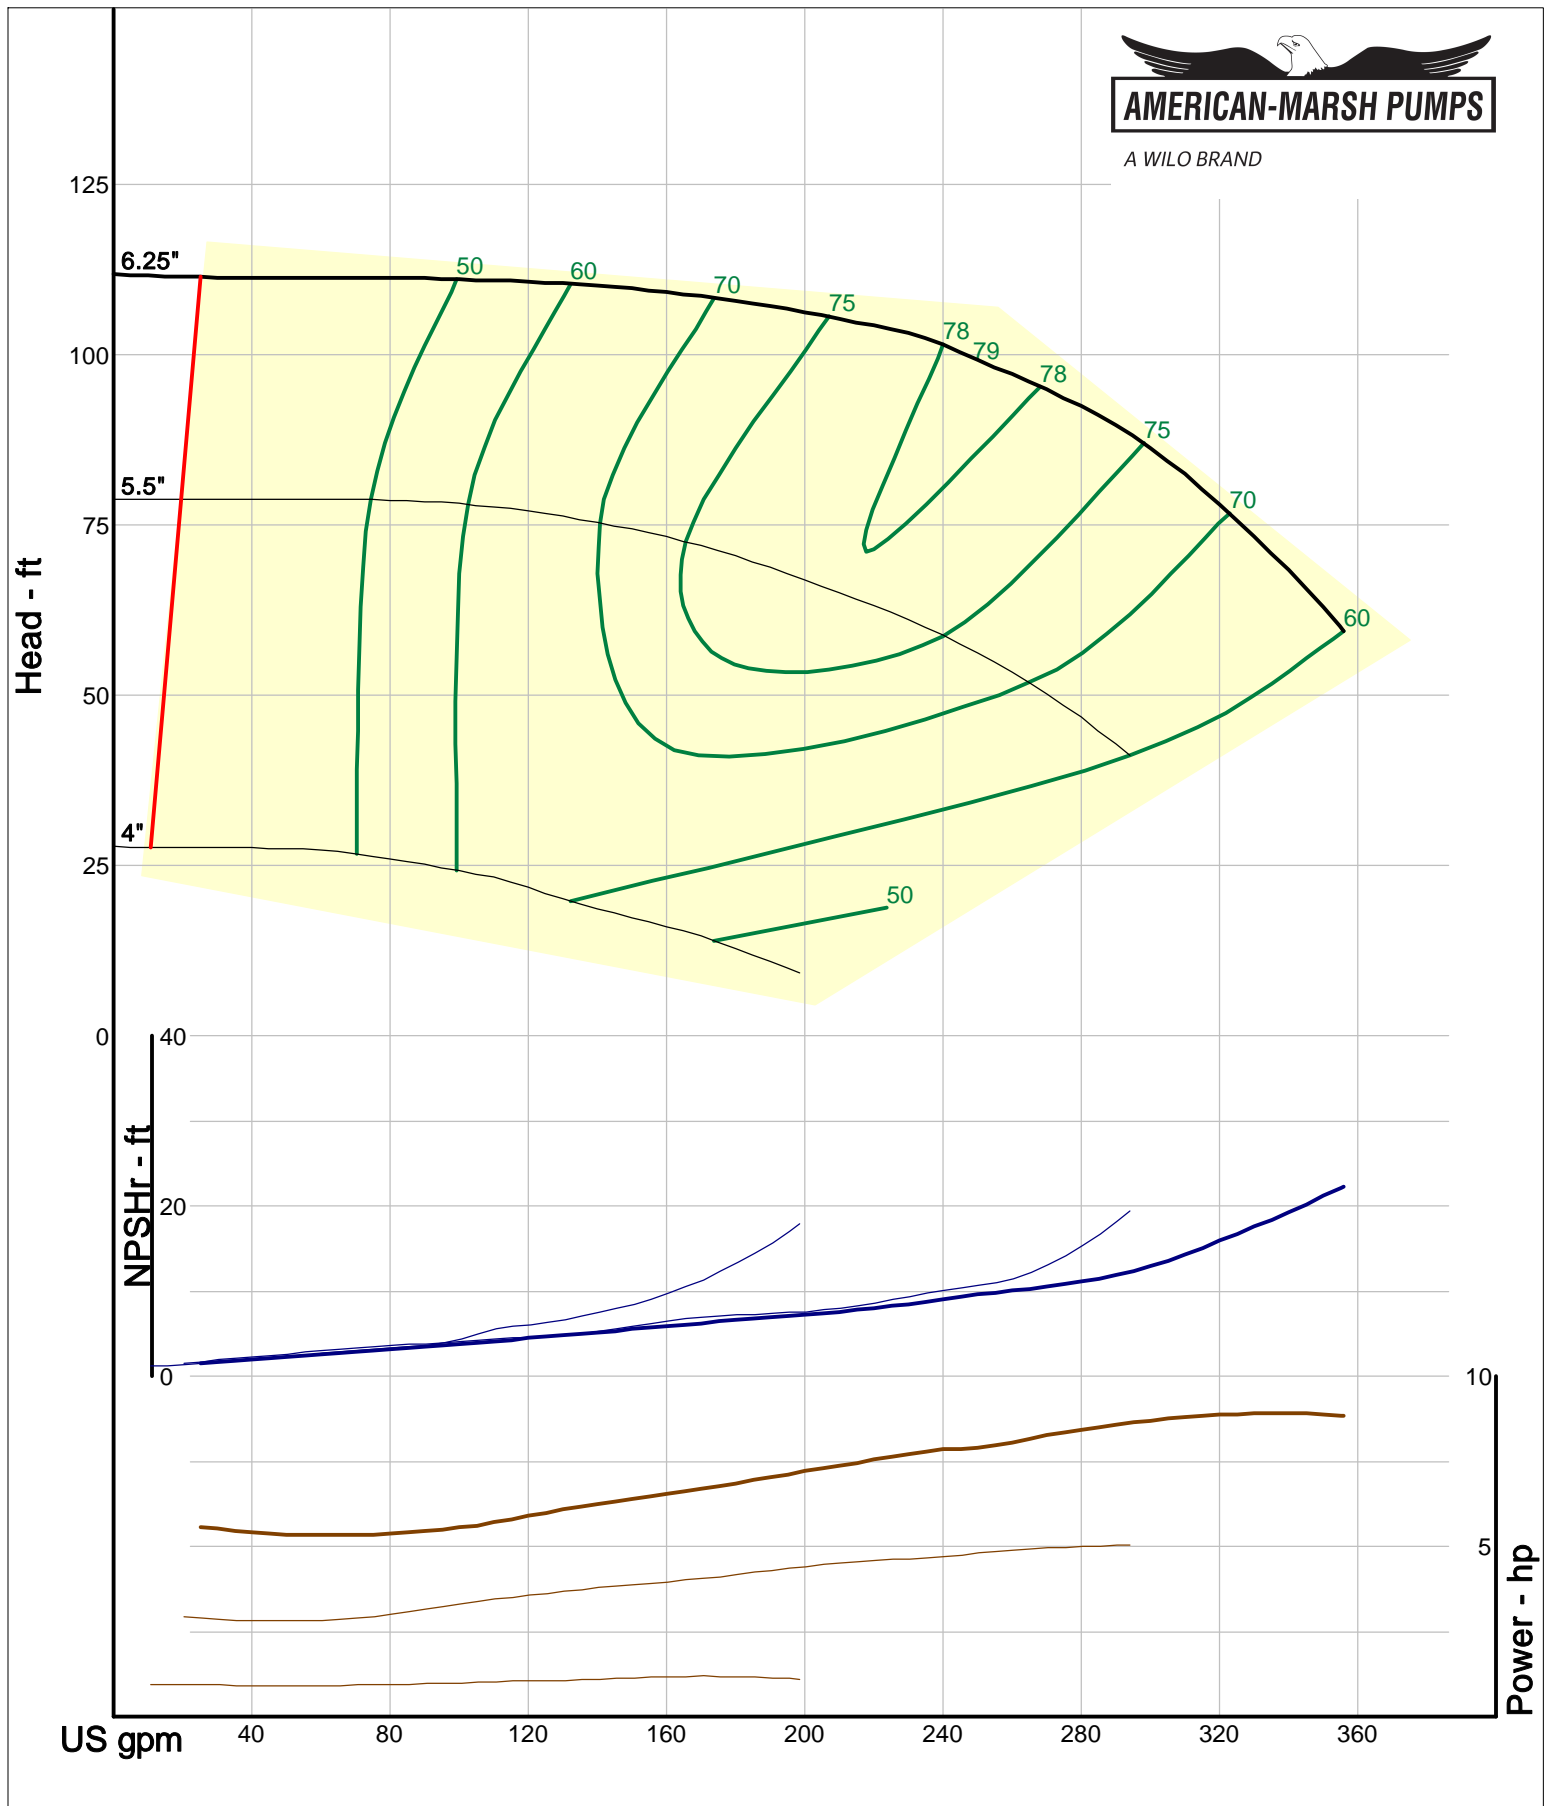

A WILO BRAND

Company: American-Marsh Pumps
Name:
12/09/05

American-Marsh Pumps
Catalog: WTRWKS-2005c.50, vers 2.5c
460_OSD_OP - 3000

Size: 2L2x3-6/OP
Speed: 2900 rpm
Dia: 6.25 in
Curve: CS-17506