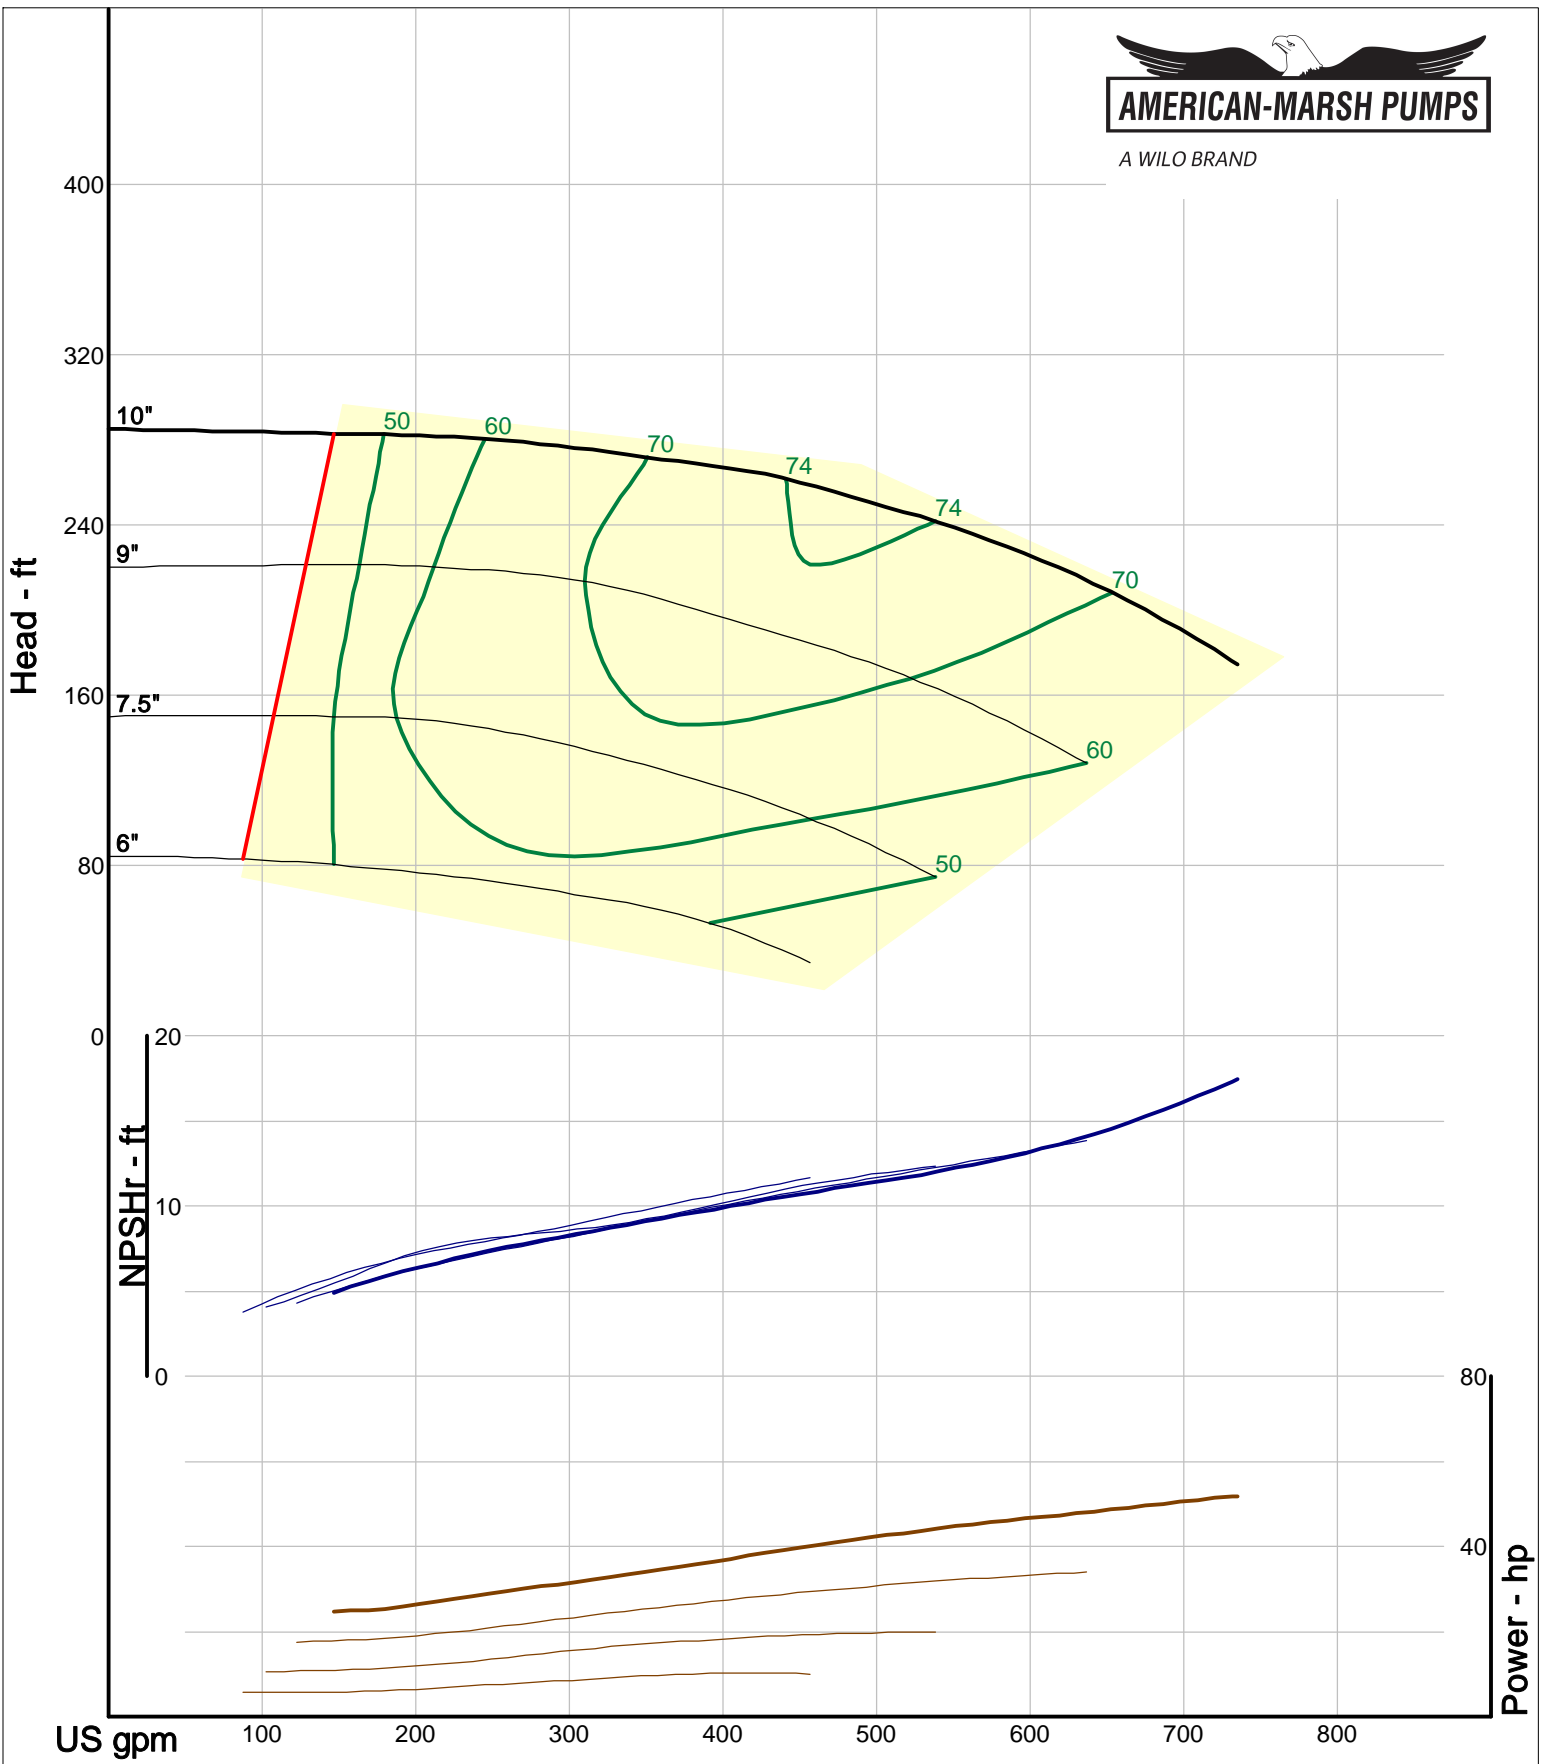

A WILO BRAND

Company: American-Marsh Pumps
Name:
12/09/05

American-Marsh Pumps
Catalog: WTRWKS-2005c.50, vers 2.5c
460_OSD_OP - 3000

Size: 2L3x4-10/OP
Speed: 2900 rpm
Dia: 10 in
Curve: CS-17530