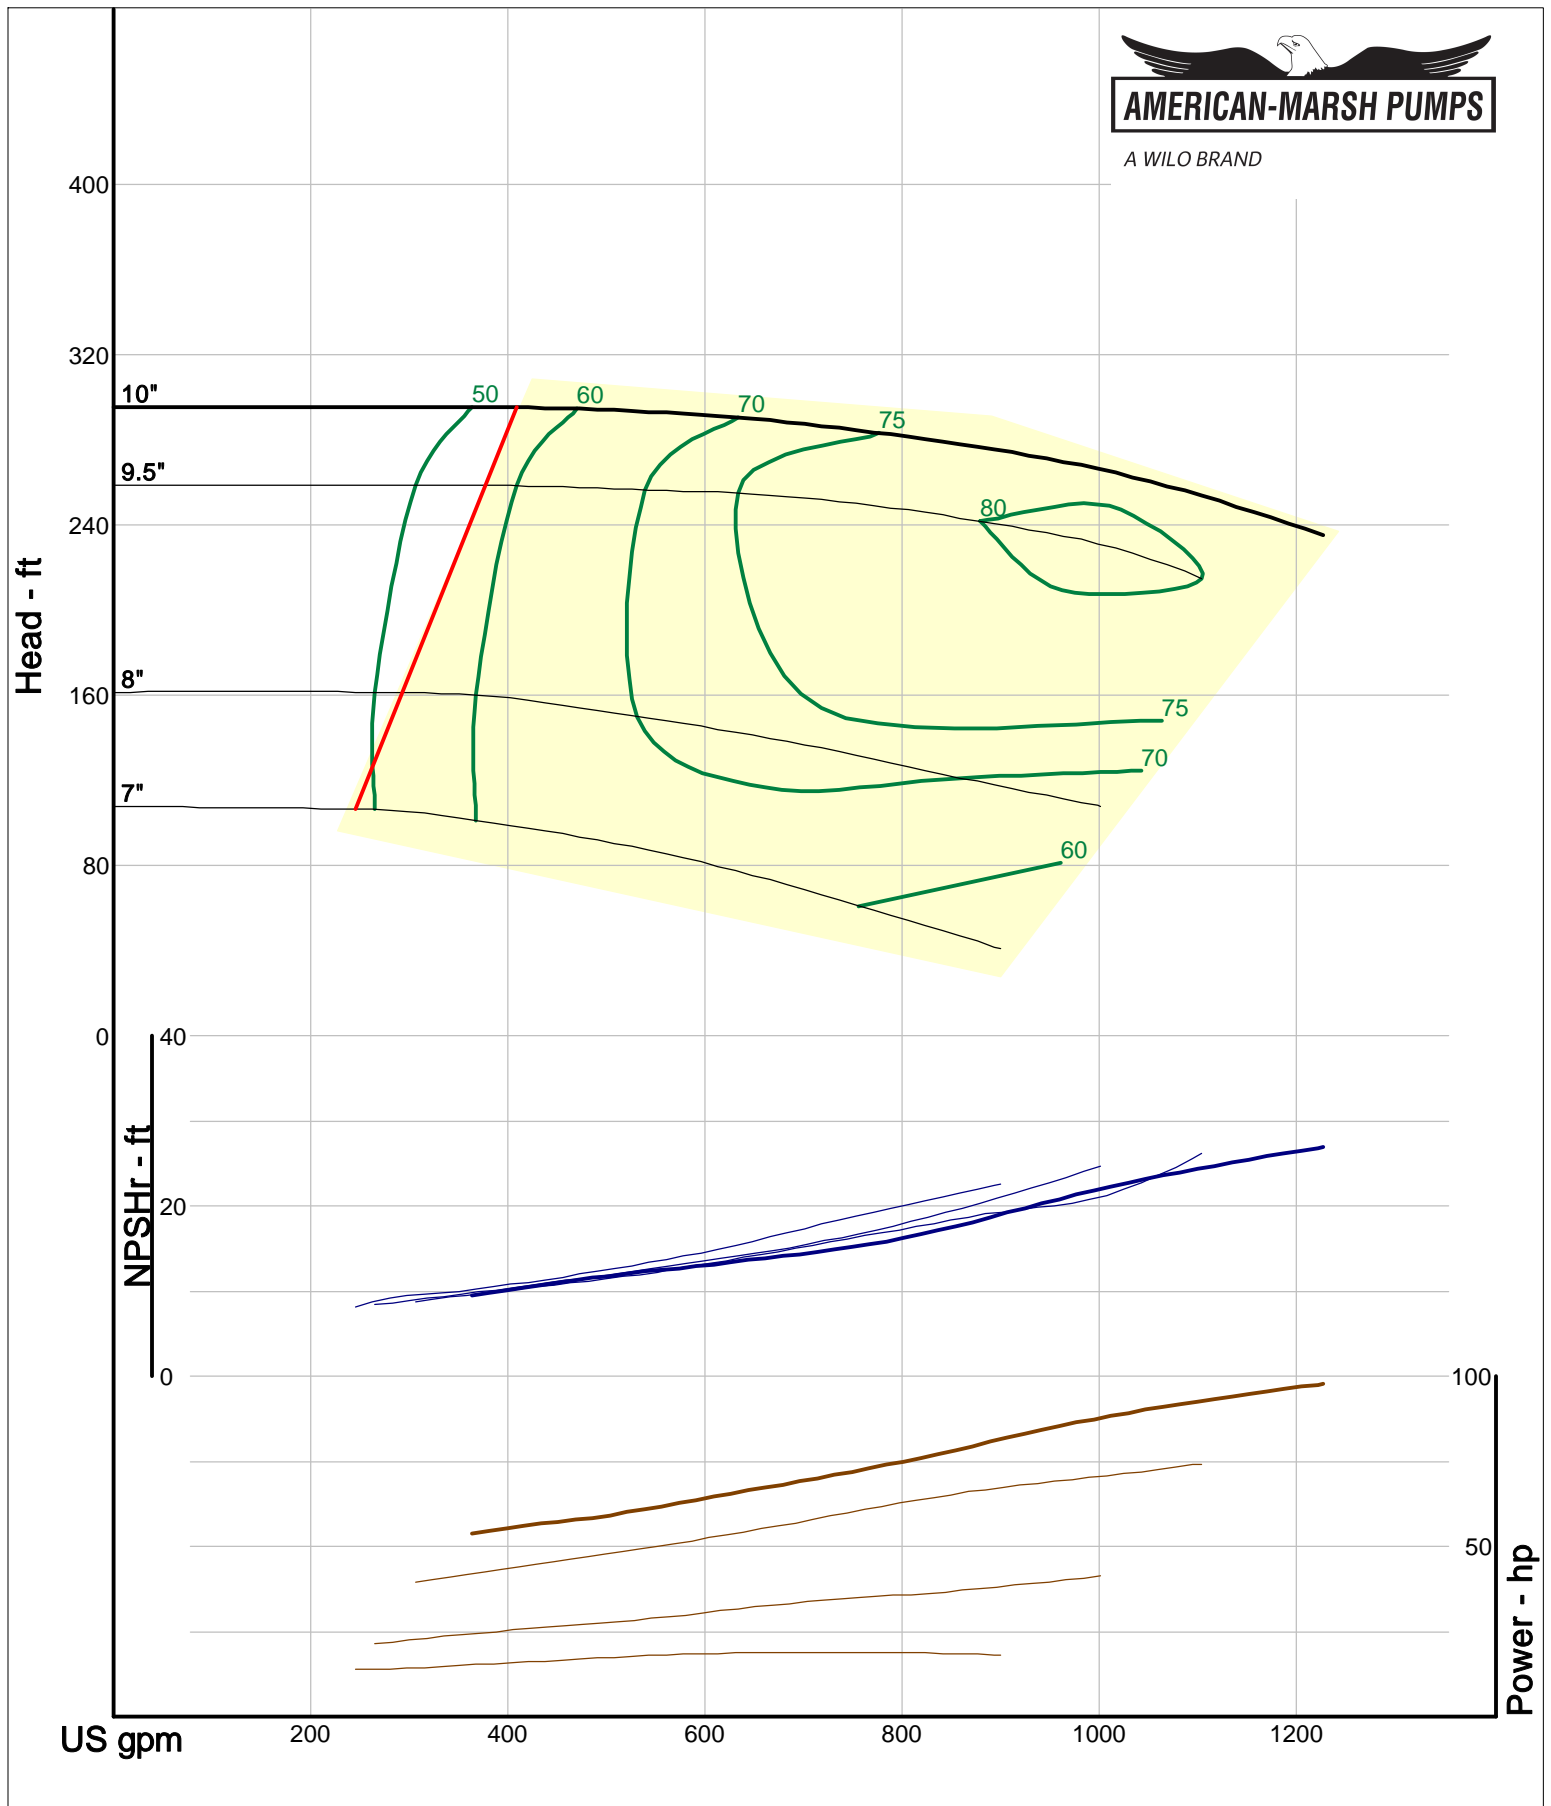

American-Marsh Pumps
Catalog: WTRWKS-2005c.50, vers 2.5c
460_OSD_OP - 3000

Size: 2L2x3-10A/OP
Speed: 2900 rpm
Dia: 10 in
Curve: CS-17527

A WILO BRAND

Company: American-Marsh Pumps
Name:
12/09/05

American-Marsh Pumps
Catalog: WTRWKS-2005c.50, vers 2.5c
460_OSD_OP - 3000

Size: 2L2x3-13/OP
Speed: 2900 rpm
Dia: 13 in
Curve: CS-17543

A WILO BRAND

Company: American-Marsh Pumps
Name:
12/09/05

American-Marsh Pumps
Catalog: WTRWKS-2005c.50, vers 2.5c
460_OSD_OP - 3000

Size: 2L3x4-8/OP
Speed: 2900 rpm
Dia: 8.188 in
Curve: CS-17518

Company: American-Marsh Pumps
Name:
12/09/05

American-Marsh Pumps
Catalog: WTRWKS-2005c.50, vers 2.5c
460_OSD_OP - 3000

Size: 2L3x4-13/OP
Speed: 2900 rpm
Dia: 11 in
Curve: CS-17546

A WILO BRAND

Company: American-Marsh Pumps
Name:
12/09/05

American-Marsh Pumps
Catalog: WTRWKS-2005c.50, vers 2.5c
460_OSD_OP - 3000

Size: 2L4x6-10/OP
Speed: 2900 rpm
Dia: 10 in
Curve: CS-17535