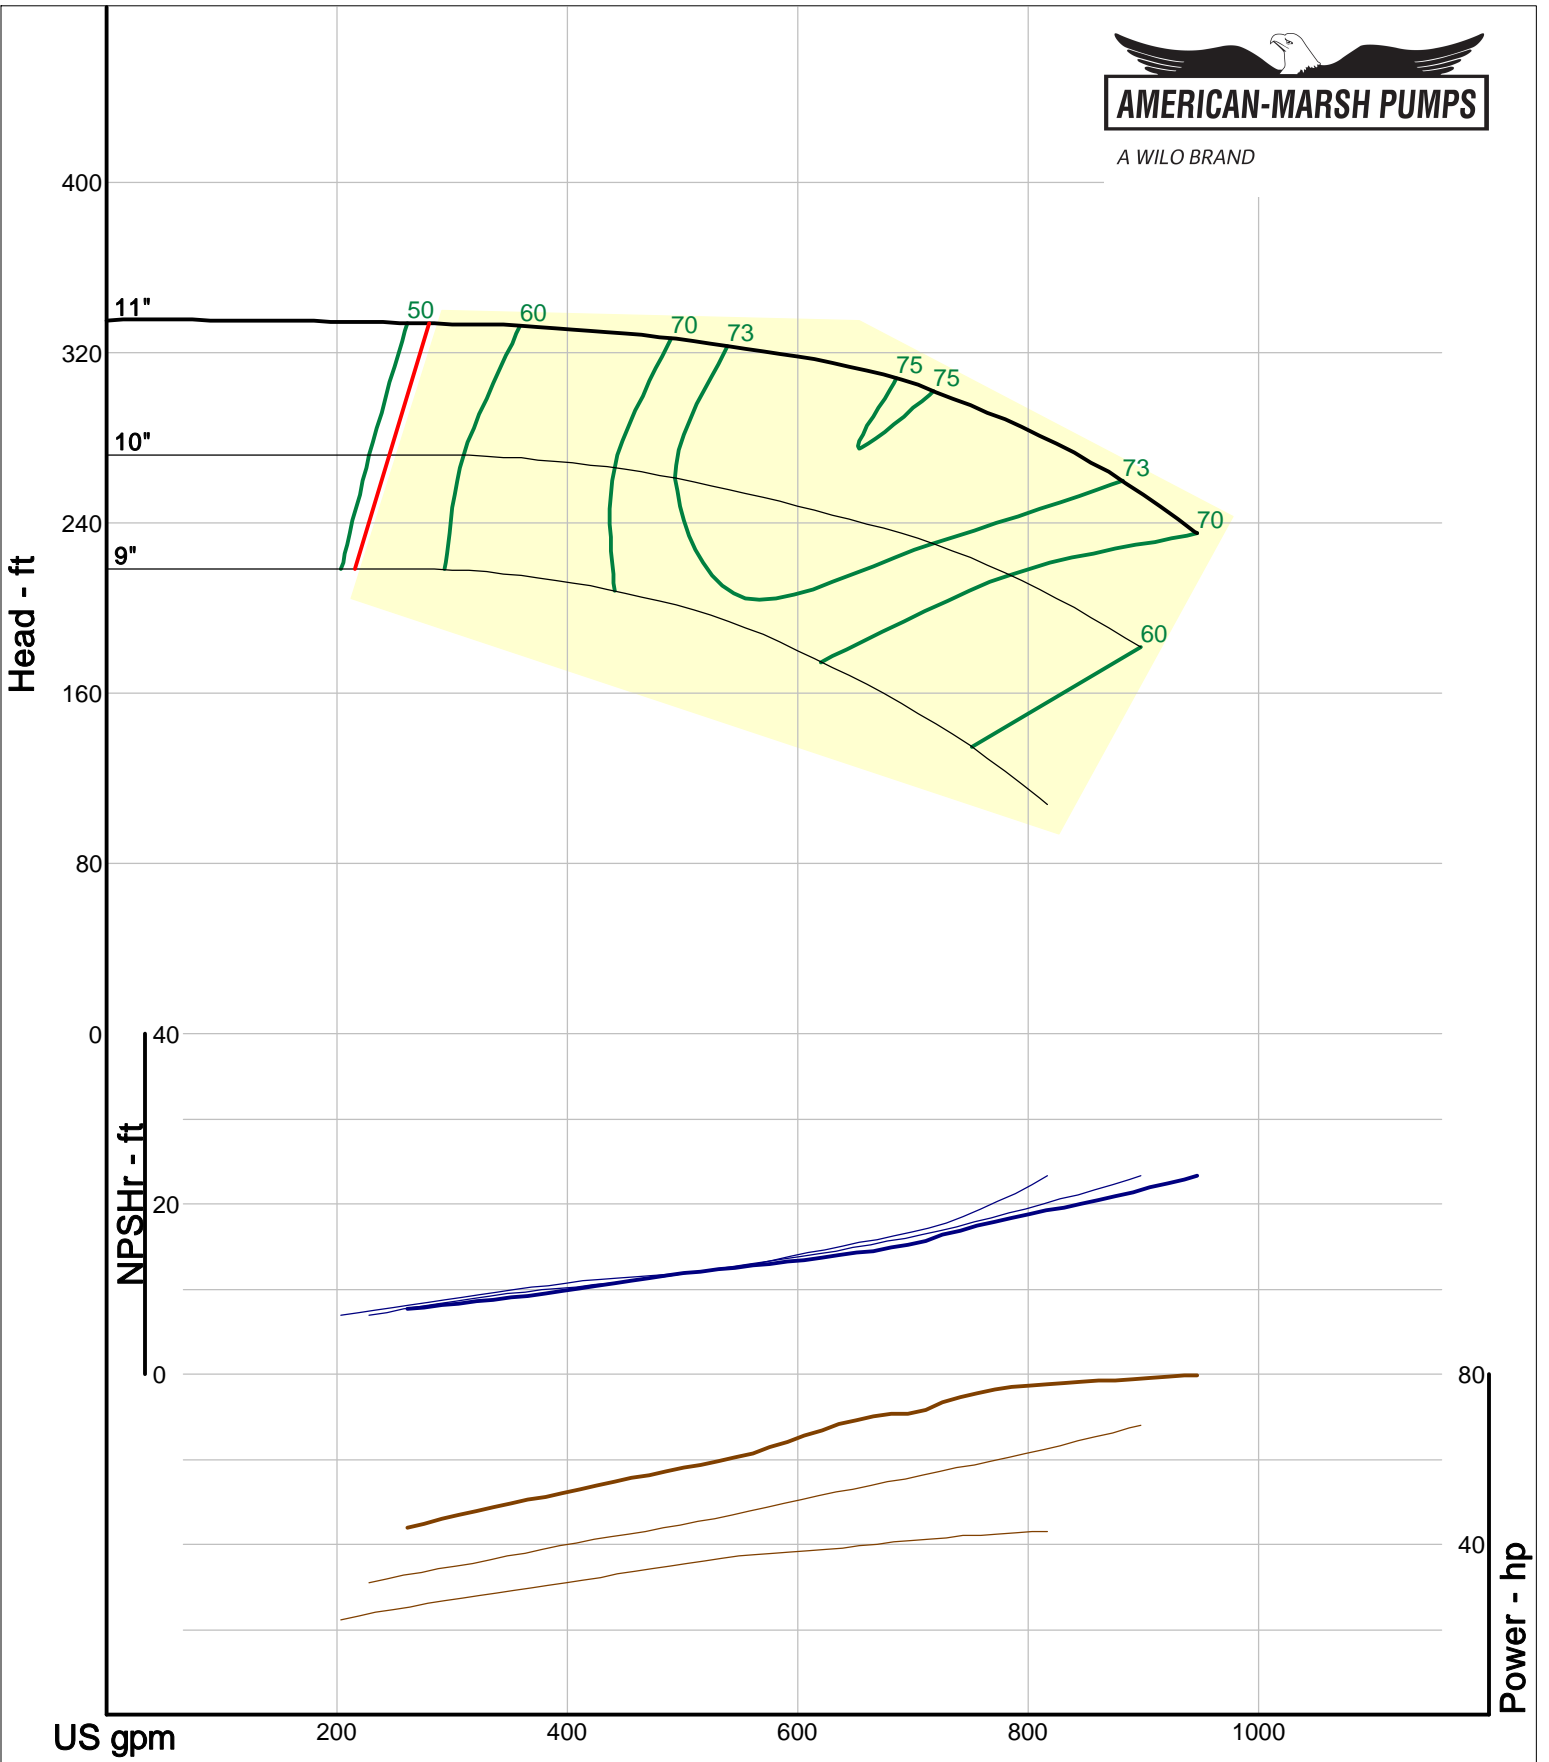

American-Marsh Pumps
Catalog: WTRWKS-2005c.50, vers 2.5c
460_OSD_OP - 3000

Size: 2L2x3-10A/OP
Speed: 2900 rpm
Dia: 10 in
Curve: CS-17527

A WILO BRAND

Company: American-Marsh Pumps
Name:
12/09/05

American-Marsh Pumps
Catalog: WTRWKS-2005c.50, vers 2.5c
460_OSD_OP - 3000

A WILO BRAND

Company: American-Marsh Pumps
Name:
12/09/05

American-Marsh Pumps
Catalog: WTRWKS-2005c.50, vers 2.5c
460_OSD_OP - 3000

Size: 2L3x4-10/OP
Speed: 2900 rpm
Dia: 10 in
Curve: CS-17530

A WILO BRAND

Company: American-Marsh Pumps
Name:
12/09/05

American-Marsh Pumps
Catalog: WTRWKS-2005c.50, vers 2.5c
460_OSD_OP - 3000

Size: 2L3x4-13/OP
Speed: 2900 rpm
Dia: 11 in
Curve: CS-17546

A WILO BRAND

Company: American-Marsh Pumps
Name:
12/09/05

American-Marsh Pumps
Catalog: WTRWKS-2005c.50, vers 2.5c
460_OSD_OP - 3000

Size: 2L4x6-10/OP
Speed: 2900 rpm
Dia: 10 in
Curve: CS-17535