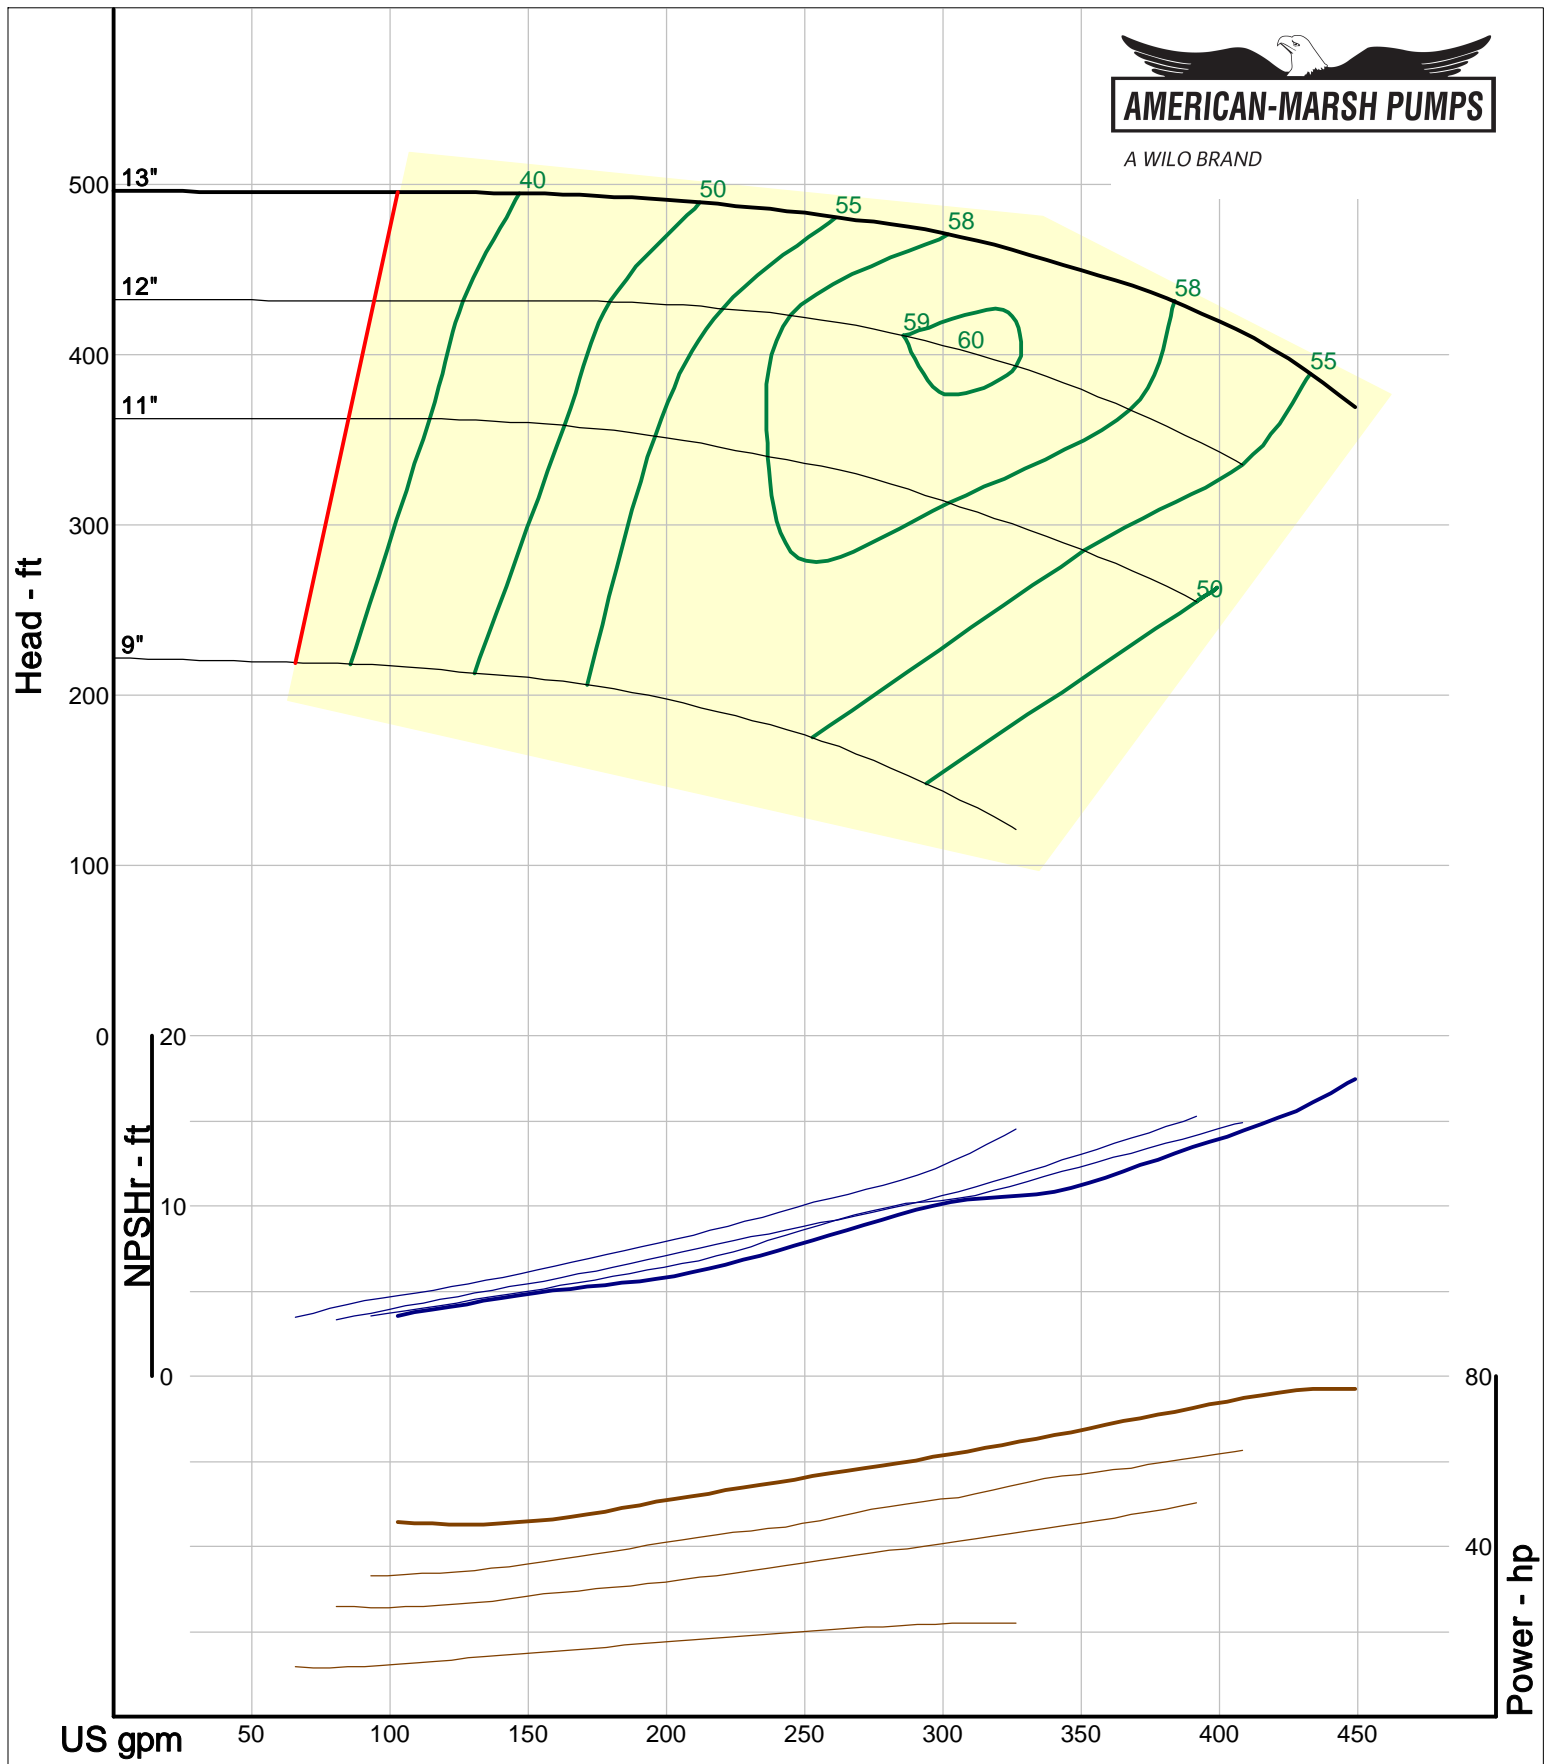

Size: 2L1.5x3-10A/OP
Speed: 2900 rpm
Dia: 10 in
Curve: CS-17524

A WILO BRAND

Company: American-Marsh Pumps
 Name:
 12/09/05

American-Marsh Pumps
 Catalog: WTRWKS-2005c.50, vers 2.5c
 460_OSD_OP - 3000

Size: 2L1.5x3-13/OP
 Speed: 2900 rpm
 Dia: 13 in
 Curve: CS-17540

Company: American-Marsh Pumps
 Name:
 12/09/05

American-Marsh Pumps
 Catalog: WTRWKS-2005c.50, vers 2.5c
 460_OSD_OP - 3000

Size: 2L2x3-8/OP
 Speed: 2900 rpm
 Dia: 8.188 in
 Curve: CS-17515

A WILO BRAND

Company: American-Marsh Pumps
Name:
12/09/05

American-Marsh Pumps
Catalog: WTRWKS-2005c.50, vers 2.5c
460_OSD_OP - 3000

Size: 2L2x3-10A/OP
Speed: 2900 rpm
Dia: 10 in
Curve: CS-17527

A WILO BRAND

Company: American-Marsh Pumps
Name:
12/09/05

American-Marsh Pumps
Catalog: WTRWKS-2005c.50, vers 2.5c
460_OSD_OP - 3000

American-Marsh Pumps
Catalog: WTRWKS-2005c.50, vers 2.5c
460_OSD_OP - 3000

Size: 2L4x6-10/OP
Speed: 2900 rpm
Dia: 10 in
Curve: CS-17535