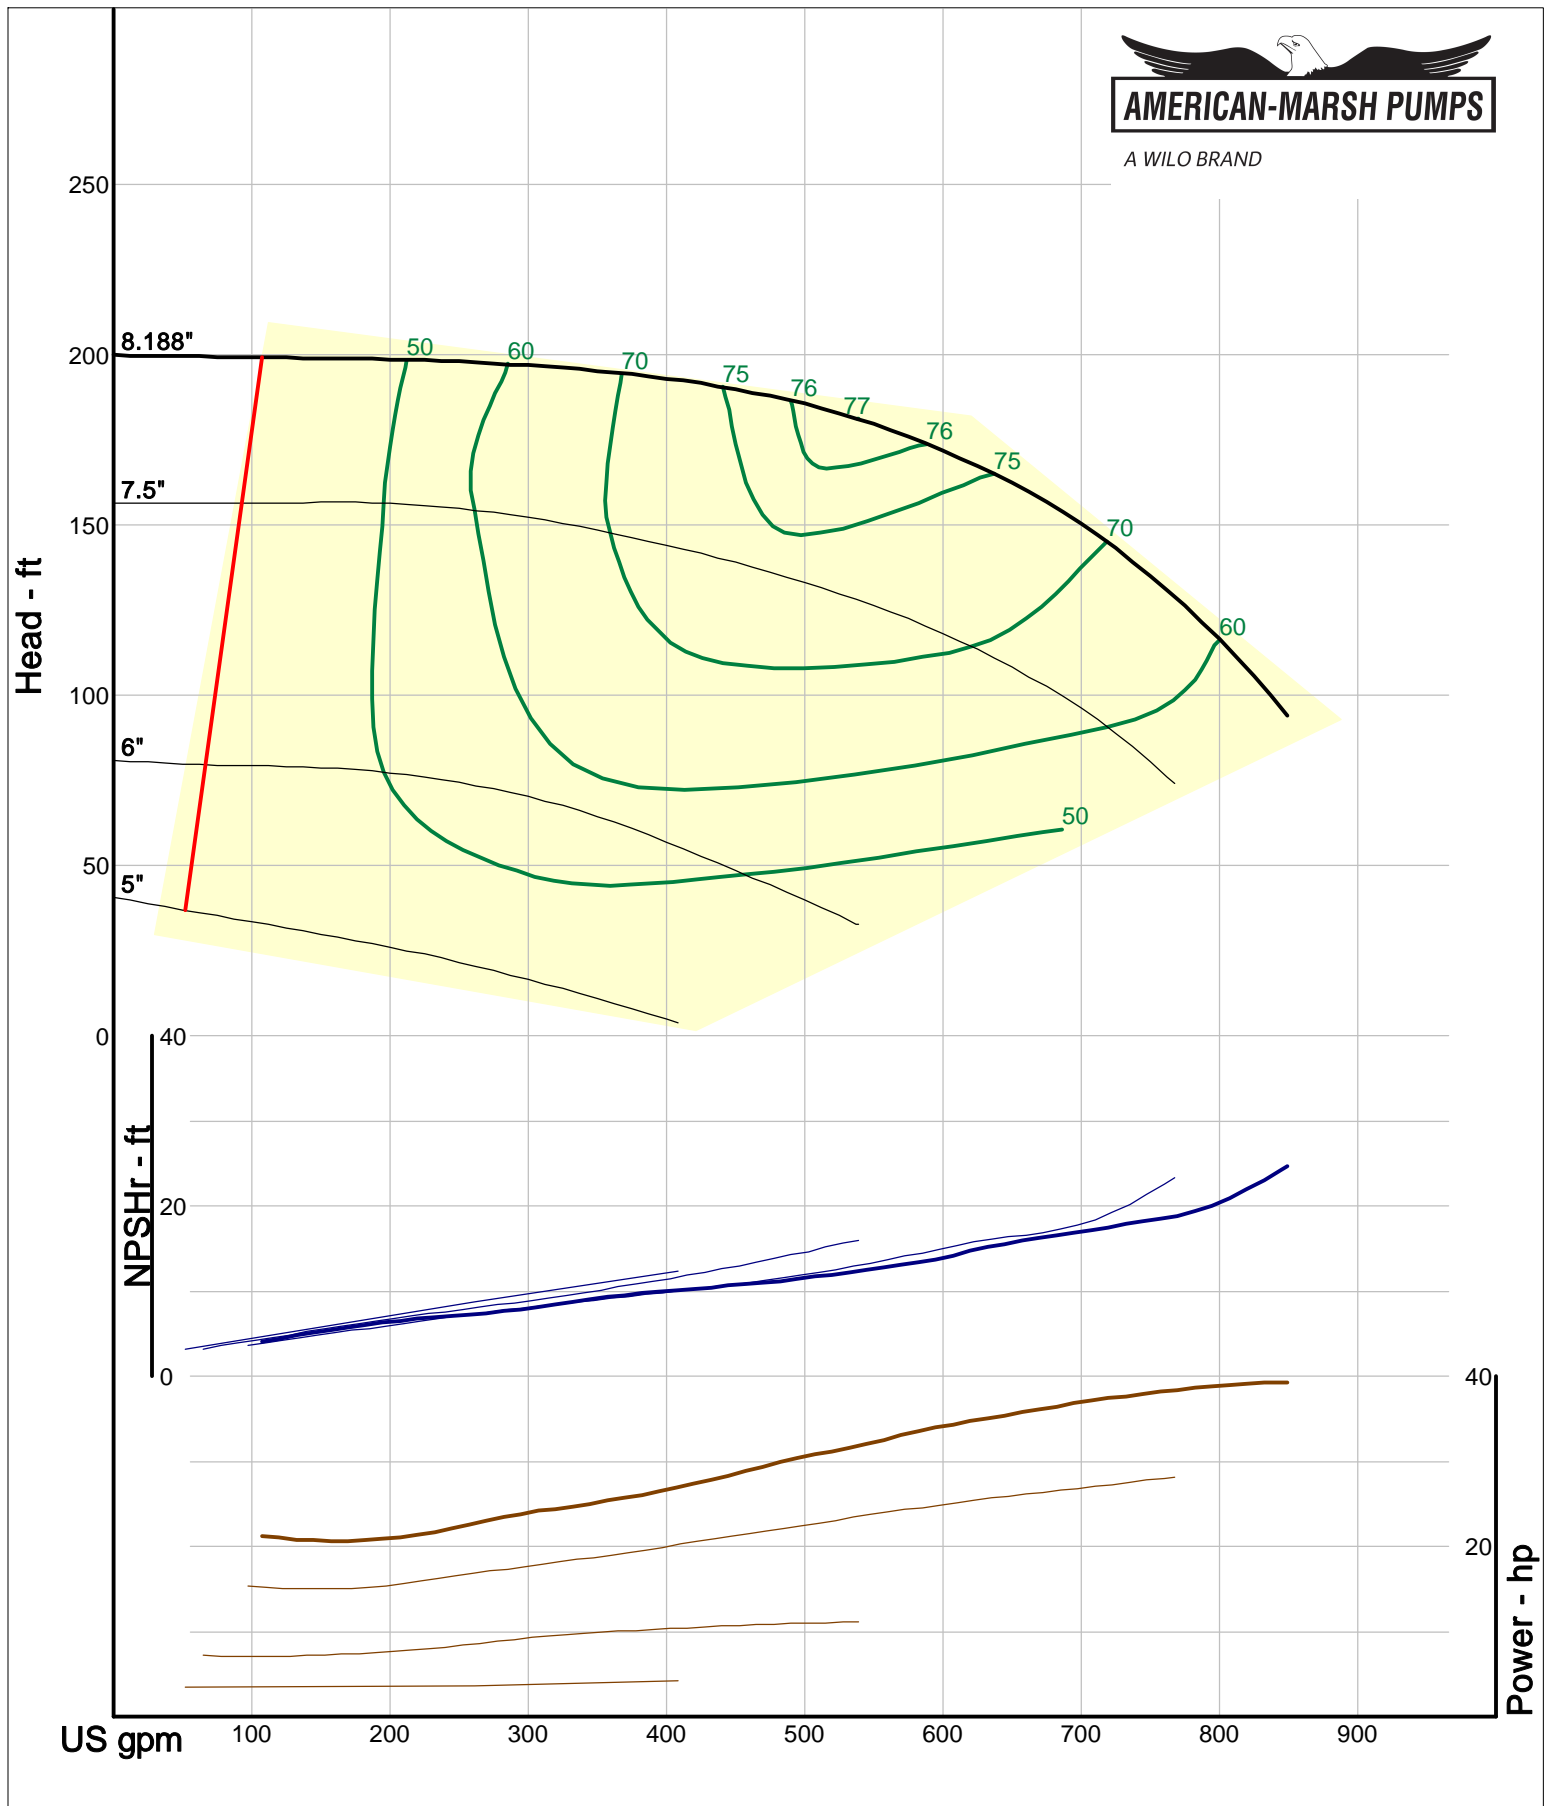

Company: American-Marsh Pumps
 Name:
 12/09/05

American-Marsh Pumps
 Catalog: WTRWKS-2005c.50, vers 2.5c
 460_OSD_OP - 3000

Size: 2L2x3-8/OP
 Speed: 2900 rpm
 Dia: 8.188 in
 Curve: CS-17515

A WILO BRAND

Company: American-Marsh Pumps
Name:
12/09/05

American-Marsh Pumps
Catalog: WTRWKS-2005c.50, vers 2.5c
460_OSD_OP - 3000

Size: 2L2x3-10A/OP
Speed: 2900 rpm
Dia: 10 in
Curve: CS-17527

A WILO BRAND

Company: American-Marsh Pumps
Name:
12/09/05

American-Marsh Pumps
Catalog: WTRWKS-2005c.50, vers 2.5c
460_OSD_OP - 3000

Size: 2L2x3-13/OP
Speed: 2900 rpm
Dia: 13 in
Curve: CS-17543

A WILO BRAND

Company: American-Marsh Pumps
Name:
12/09/05

American-Marsh Pumps
Catalog: WTRWKS-2005c.50, vers 2.5c
460_OSD_OP - 3000

Size: 2L3x4-8/OP
Speed: 2900 rpm
Dia: 8.188 in
Curve: CS-17518

American-Marsh Pumps
Catalog: WTRWKS-2005c.50, vers 2.5c
460_OSD_OP - 3000

Size: 2L4x6-10/OP
Speed: 2900 rpm
Dia: 10 in
Curve: CS-17535