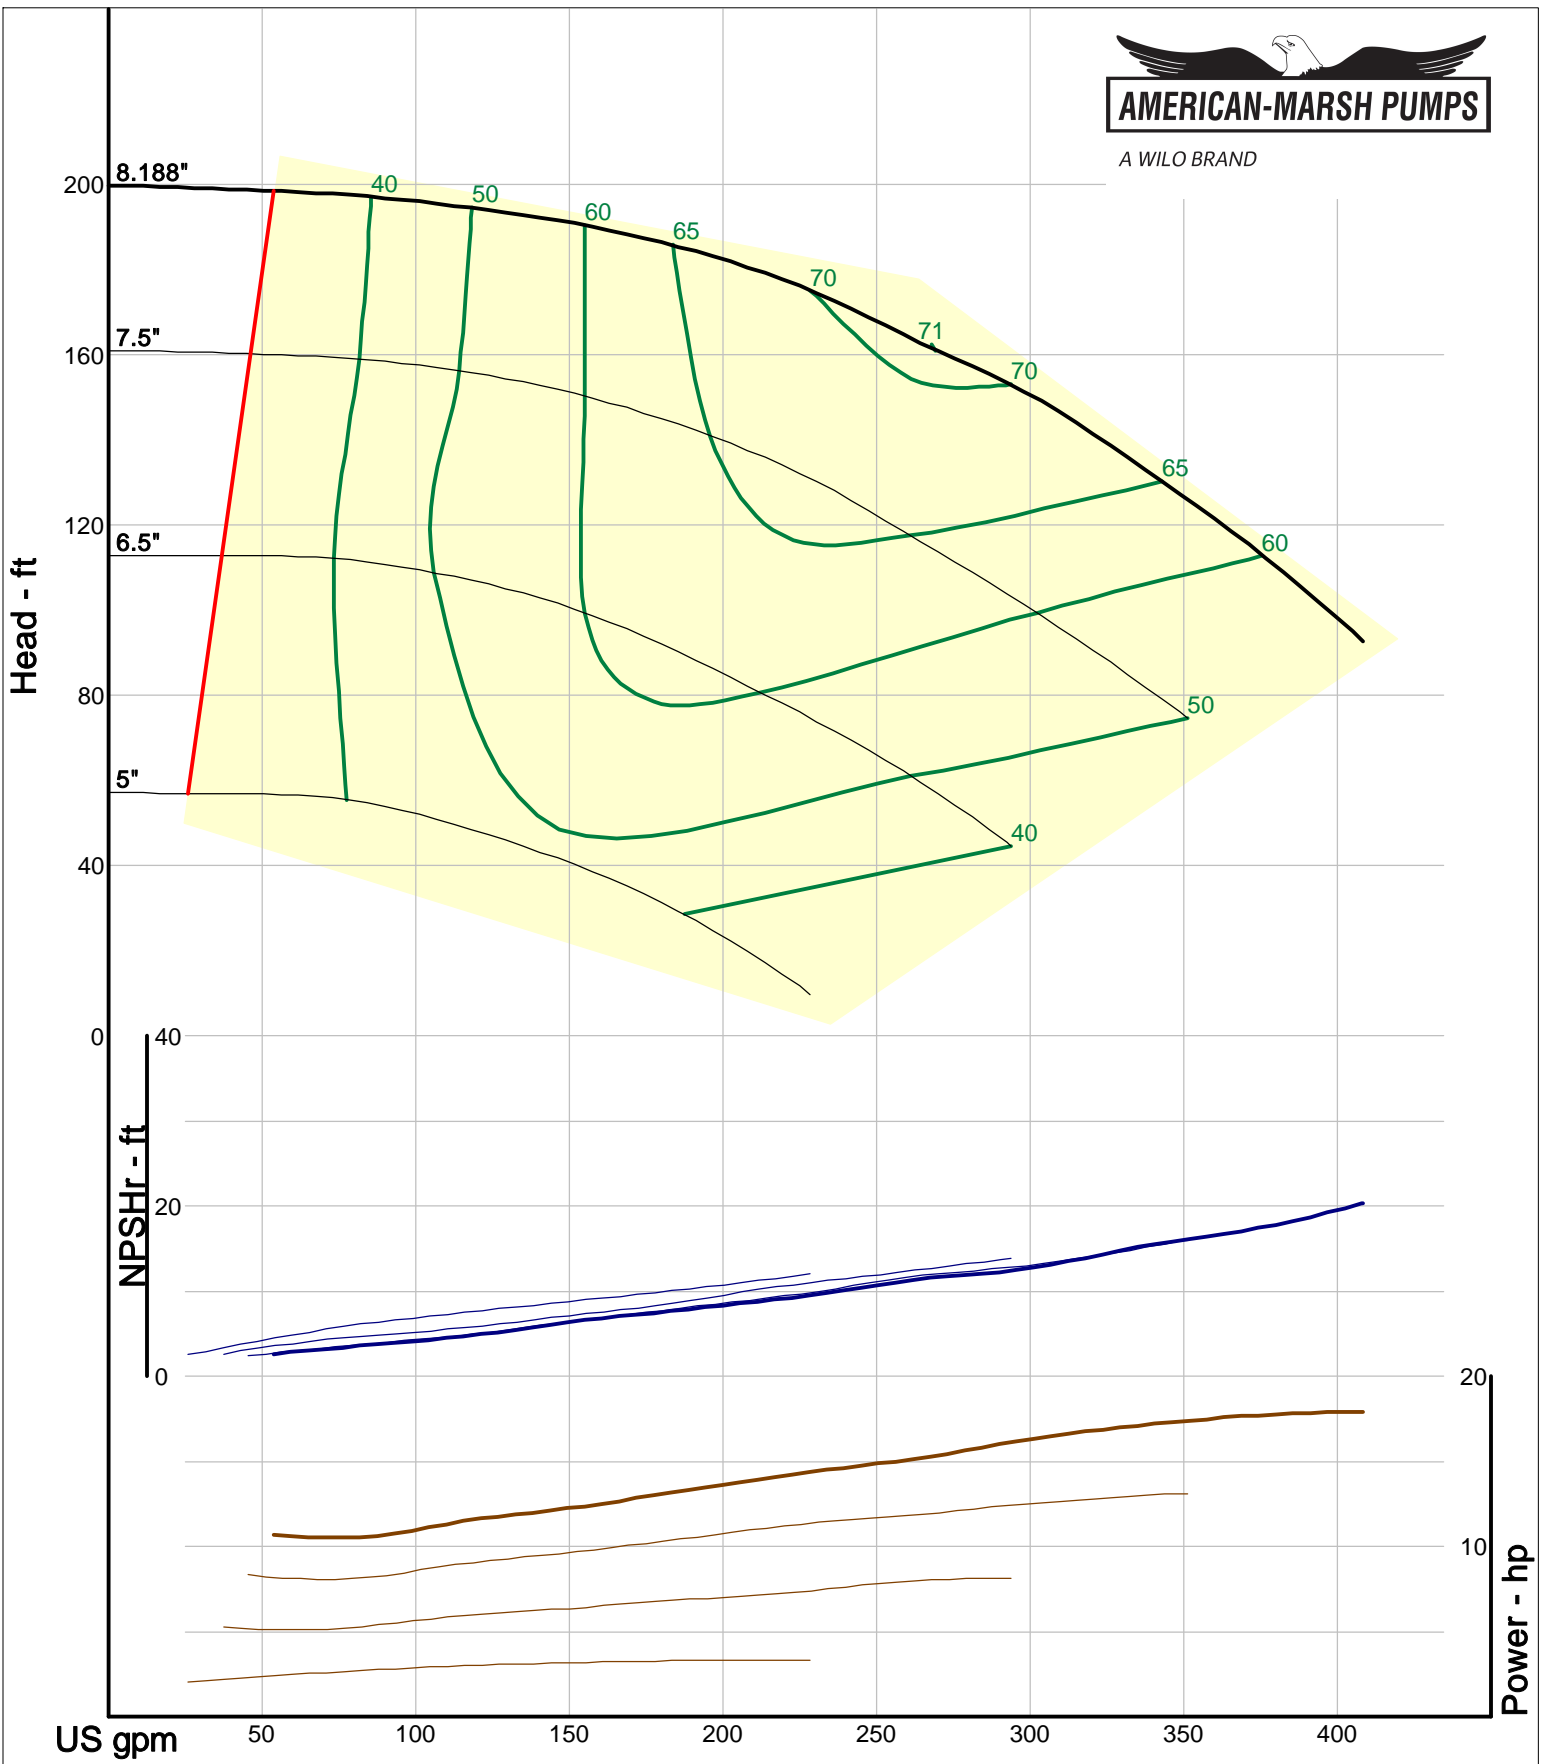

Size: 2L1.5x3-10A/OP
Speed: 2900 rpm
Dia: 10 in
Curve: CS-17524

A WILO BRAND

Company: American-Marsh Pumps
 Name:
 12/09/05

American-Marsh Pumps
 Catalog: WTRWKS-2005c.50, vers 2.5c
 460_OSD_OP - 3000

Size: 2L1.5x3-13/OP
 Speed: 2900 rpm
 Dia: 13 in
 Curve: CS-17540

Company: American-Marsh Pumps
 Name:
 12/09/05

American-Marsh Pumps
 Catalog: WTRWKS-2005c.50, vers 2.5c
 460_OSD_OP - 3000

Size: 2L2x3-8/OP
 Speed: 2900 rpm
 Dia: 8.188 in
 Curve: CS-17515

A WILO BRAND

Company: American-Marsh Pumps
Name:
12/09/05

American-Marsh Pumps
Catalog: WTRWKS-2005c.50, vers 2.5c
460_OSD_OP - 3000

Size: 2L2x3-10A/OP
Speed: 2900 rpm
Dia: 10 in
Curve: CS-17527

A WILO BRAND

Company: American-Marsh Pumps
Name:
12/09/05

American-Marsh Pumps
Catalog: WTRWKS-2005c.50, vers 2.5c
460_OSD_OP - 3000

American-Marsh Pumps
Catalog: WTRWKS-2005c.50, vers 2.5c
460_OSD_OP - 3000

Size: 2L4x6-10/OP
Speed: 2900 rpm
Dia: 10 in
Curve: CS-17535