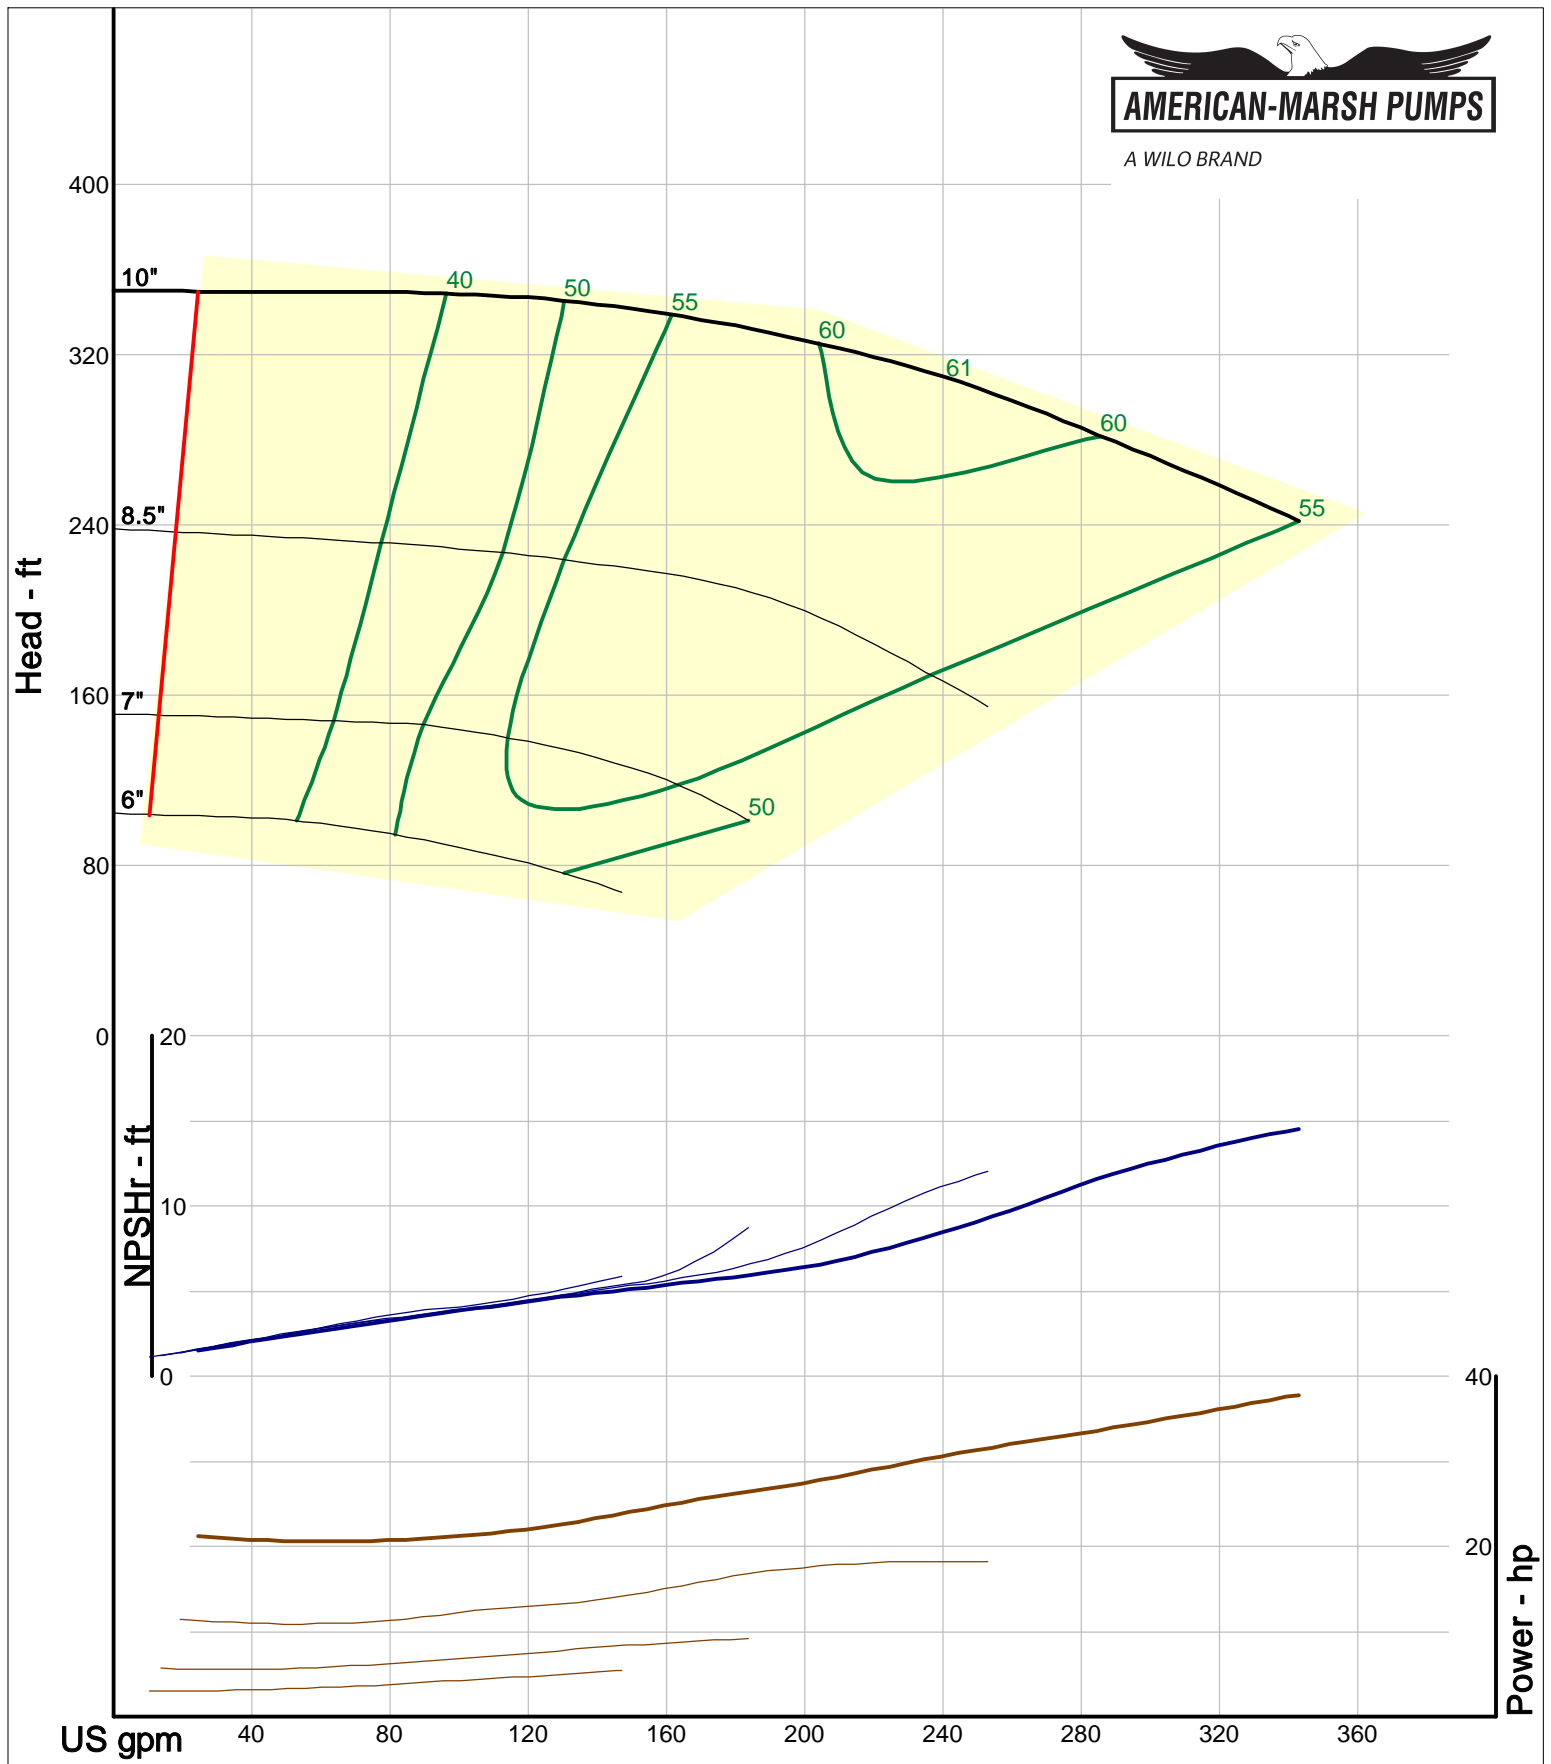

A WILO BRAND

Company: American-Marsh Pumps
Name:
12/09/05

American-Marsh Pumps
Catalog: WTRWKS-2005c.50, vers 2.5c
460_OSD_OP - 3000

Size: 2L1.5x3-10A/OP
Speed: 2900 rpm
Dia: 10 in
Curve: CS-17524