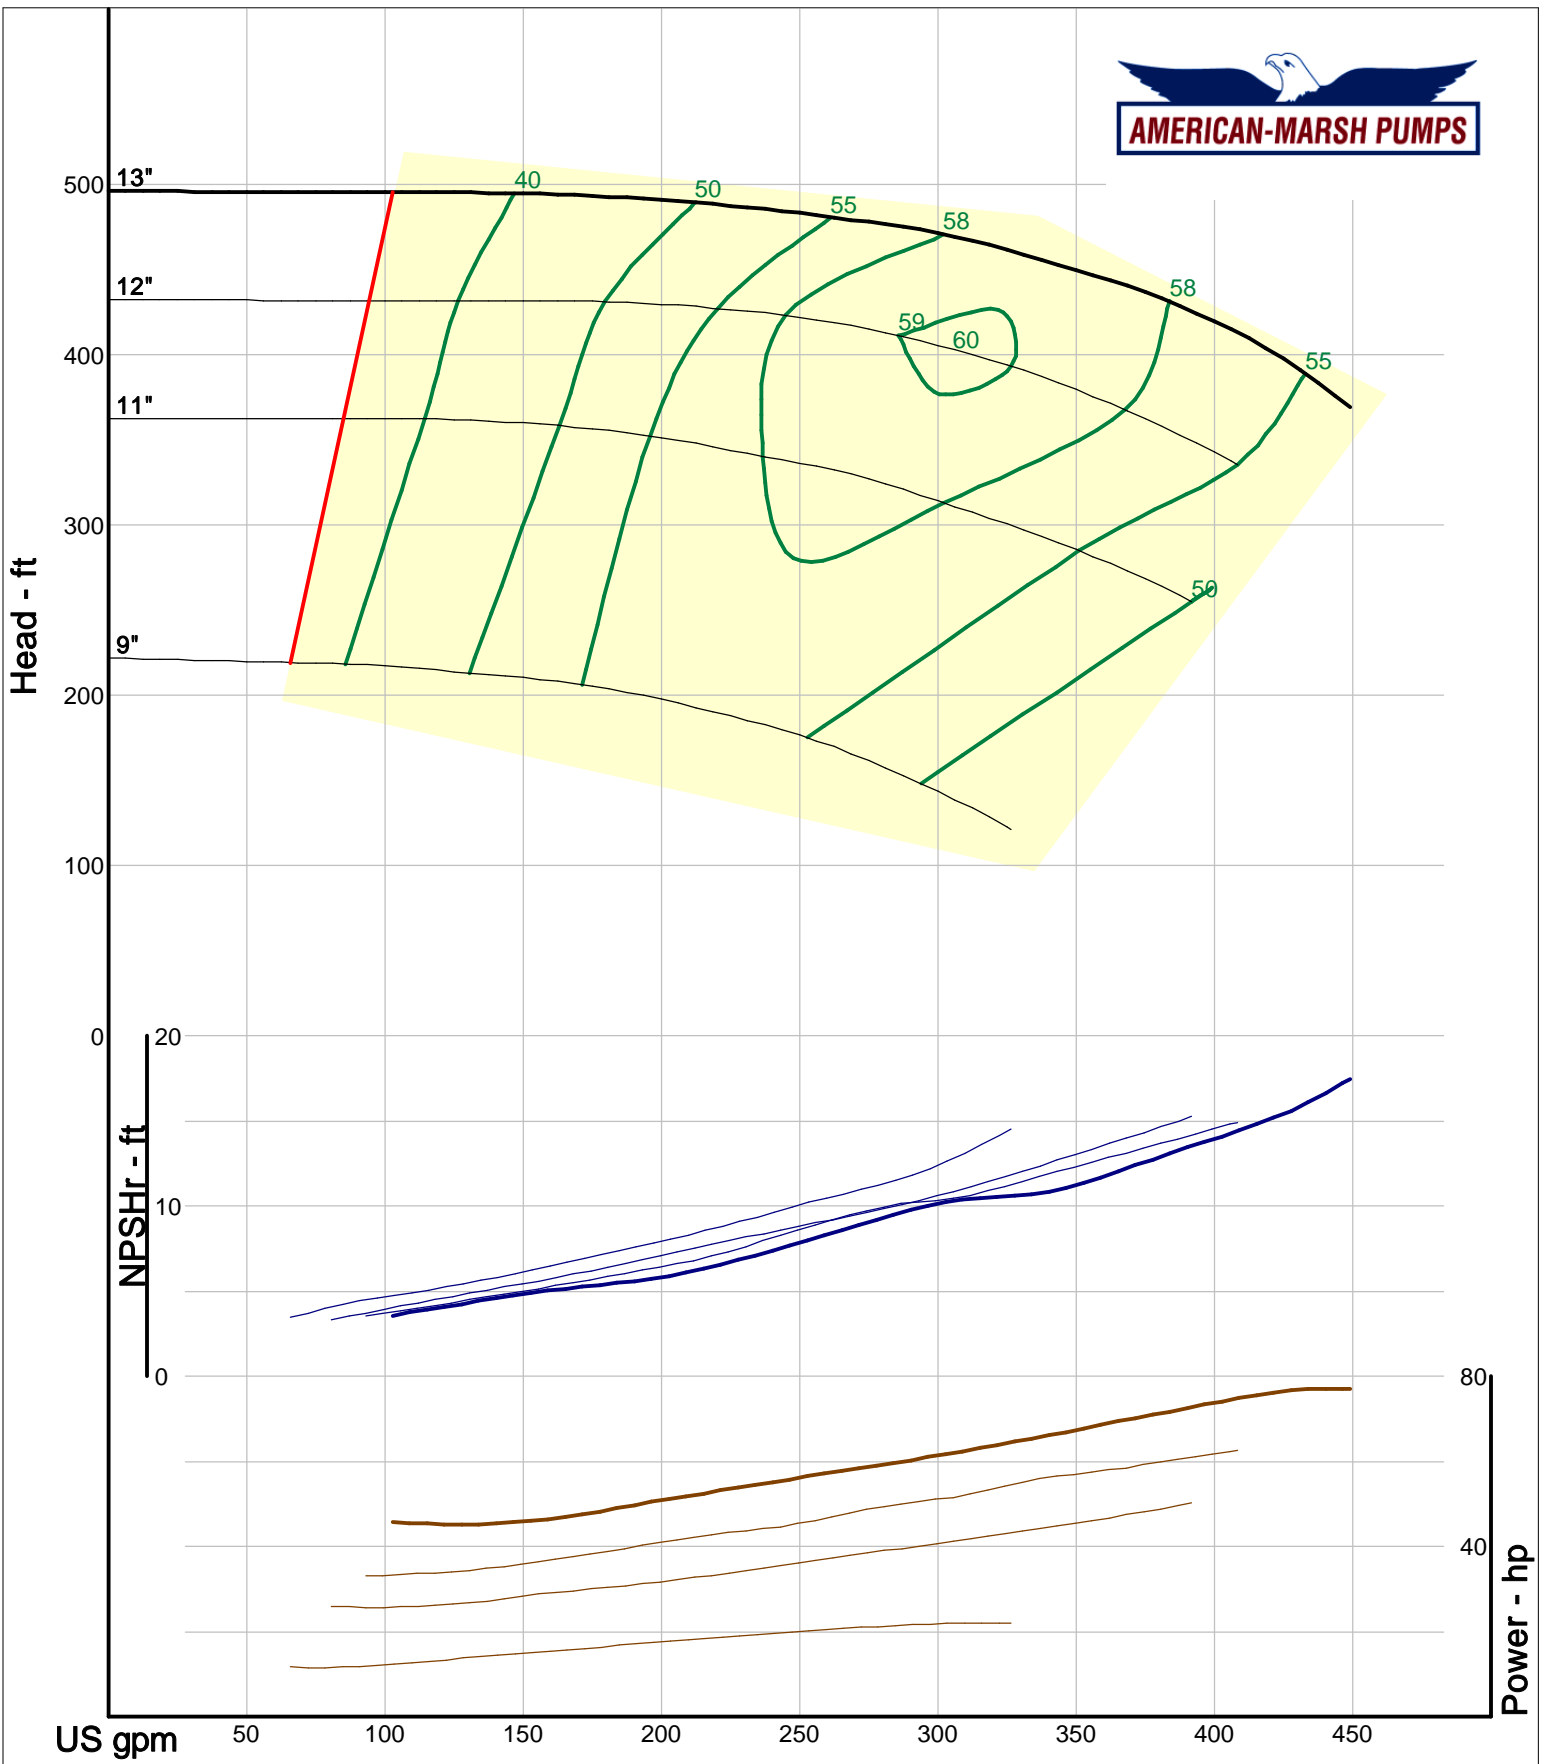

460 Series ANSI Process

3000 RPM Performance Curves
Semi-Open Impellers

Company: American-Marsh Pumps
 Name:
 12/09/05

American-Marsh Pumps
 Catalog: WTRWKS-2005c.50, vers 2.5c
 460_OSD_OP - 3000

Size: 2L1.5x3-10A/OP
 Speed: 2900 rpm
 Dia: 10 in
 Curve: CS-17524

Company: American-Marsh Pumps
 Name:
 12/09/05

American-Marsh Pumps
 Catalog: WTRWKS-2005c.50, vers 2.5c
 460_OSD_OP - 3000

Size: 2L1.5x3-13/OP
 Speed: 2900 rpm
 Dia: 13 in
 Curve: CS-17540

Company: American-Marsh Pumps
 Name:
 12/09/05

American-Marsh Pumps
 Catalog: WTRWKS-2005c.50, vers 2.5c
 460_OSD_OP - 3000

Size: 2L2x3-6/OP
 Speed: 2900 rpm
 Dia: 6.25 in
 Curve: CS-17506

Company: American-Marsh Pumps
 Name:
 12/09/05

American-Marsh Pumps
 Catalog: WTRWKS-2005c.50, vers 2.5c
 460_OSD_OP - 3000

Size: 2L3x4-10/OP
Speed: 2900 rpm
Dia: 10 in
Curve: CS-17530

Company: American-Marsh Pumps
Name:
12/09/05

American-Marsh Pumps
Catalog: WTRWKS-2005c.50, vers 2.5c
460_OSD_OP - 3000

Size: 2L3x4-13/OP
Speed: 2900 rpm
Dia: 11 in
Curve: CS-17546