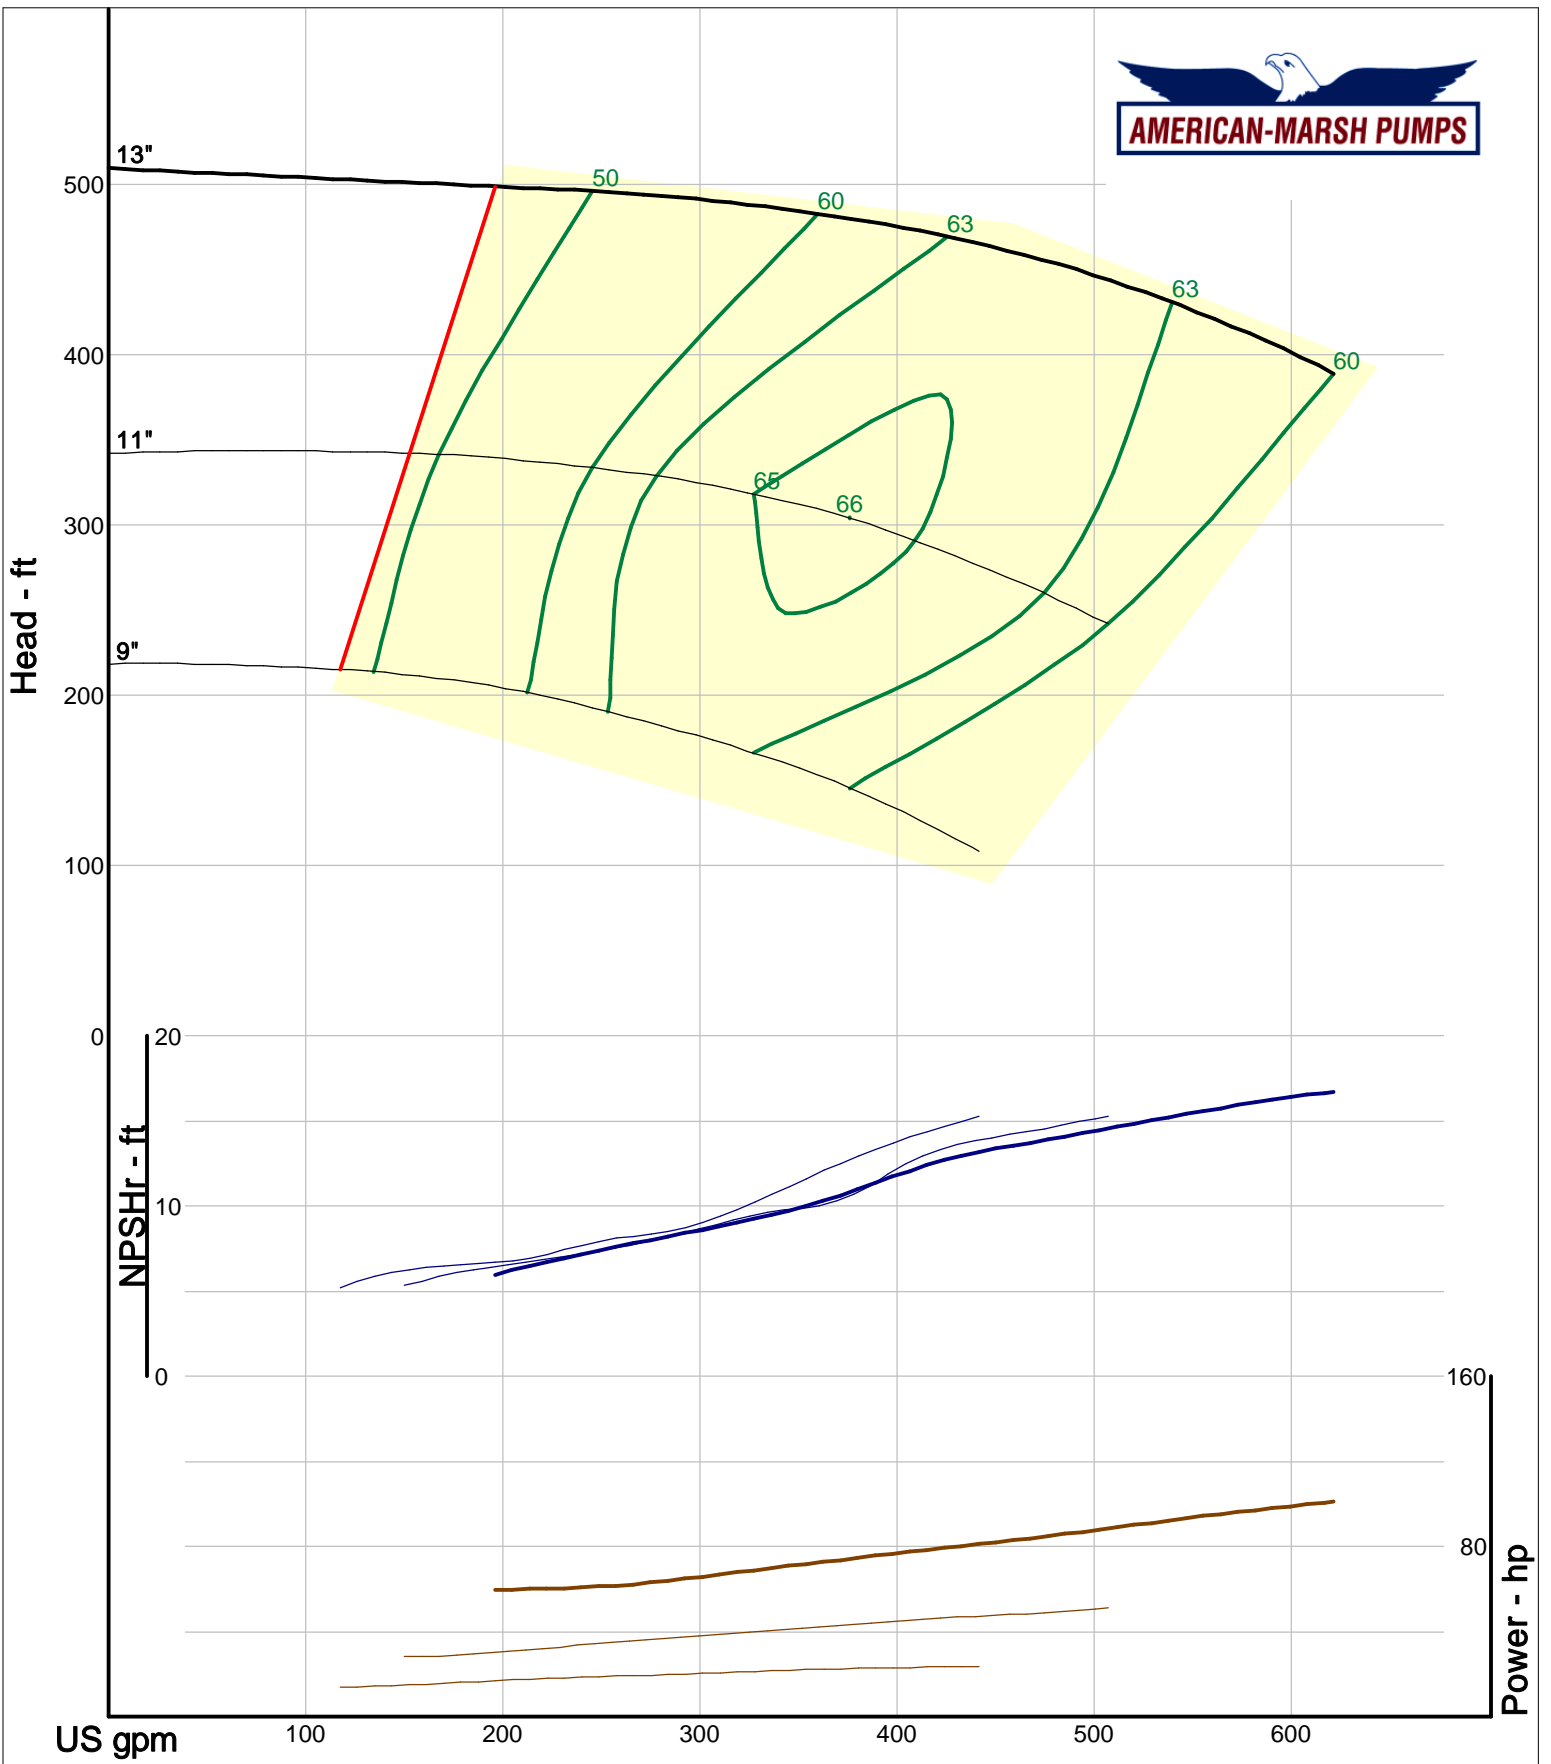

American-Marsh Pumps
 Catalog: WTRWKS-2005c.50, vers 2.5c
 460_OSD_OP - 3000

Size: 2L2x3-6/OP
 Speed: 2900 rpm
 Dia: 6.25 in
 Curve: CS-17506

Company: American-Marsh Pumps
 Name:
 12/09/05

American-Marsh Pumps
 Catalog: WTRWKS-2005c.50, vers 2.5c
 460_OSD_OP - 3000

Size: 2L2x3-8/OP
 Speed: 2900 rpm
 Dia: 8.188 in
 Curve: CS-17515

Company: American-Marsh Pumps
 Name:
 12/09/05

American-Marsh Pumps
 Catalog: WTRWKS-2005c.50, vers 2.5c
 460_OSD_OP - 3000

Size: 2L2x3-10A/OP
 Speed: 2900 rpm
 Dia: 10 in
 Curve: CS-17527

American-Marsh Pumps
 Catalog: WTRWKS-2005c.50, vers 2.5c
 460_OSD_OP - 3000

Size: 2L3x4-8/OP
 Speed: 2900 rpm
 Dia: 8.188 in
 Curve: CS-17518

Company: American-Marsh Pumps
Name:
12/09/05

American-Marsh Pumps
Catalog: WTRWKS-2005c.50, vers 2.5c
460_OSD_OP - 3000

Size: 2L3x4-10/OP
Speed: 2900 rpm
Dia: 10 in
Curve: CS-17530

Company: American-Marsh Pumps
Name:
12/09/05

American-Marsh Pumps
Catalog: WTRWKS-2005c.50, vers 2.5c
460_OSD_OP - 3000

Size: 2L3x4-13/OP
Speed: 2900 rpm
Dia: 11 in
Curve: CS-17546