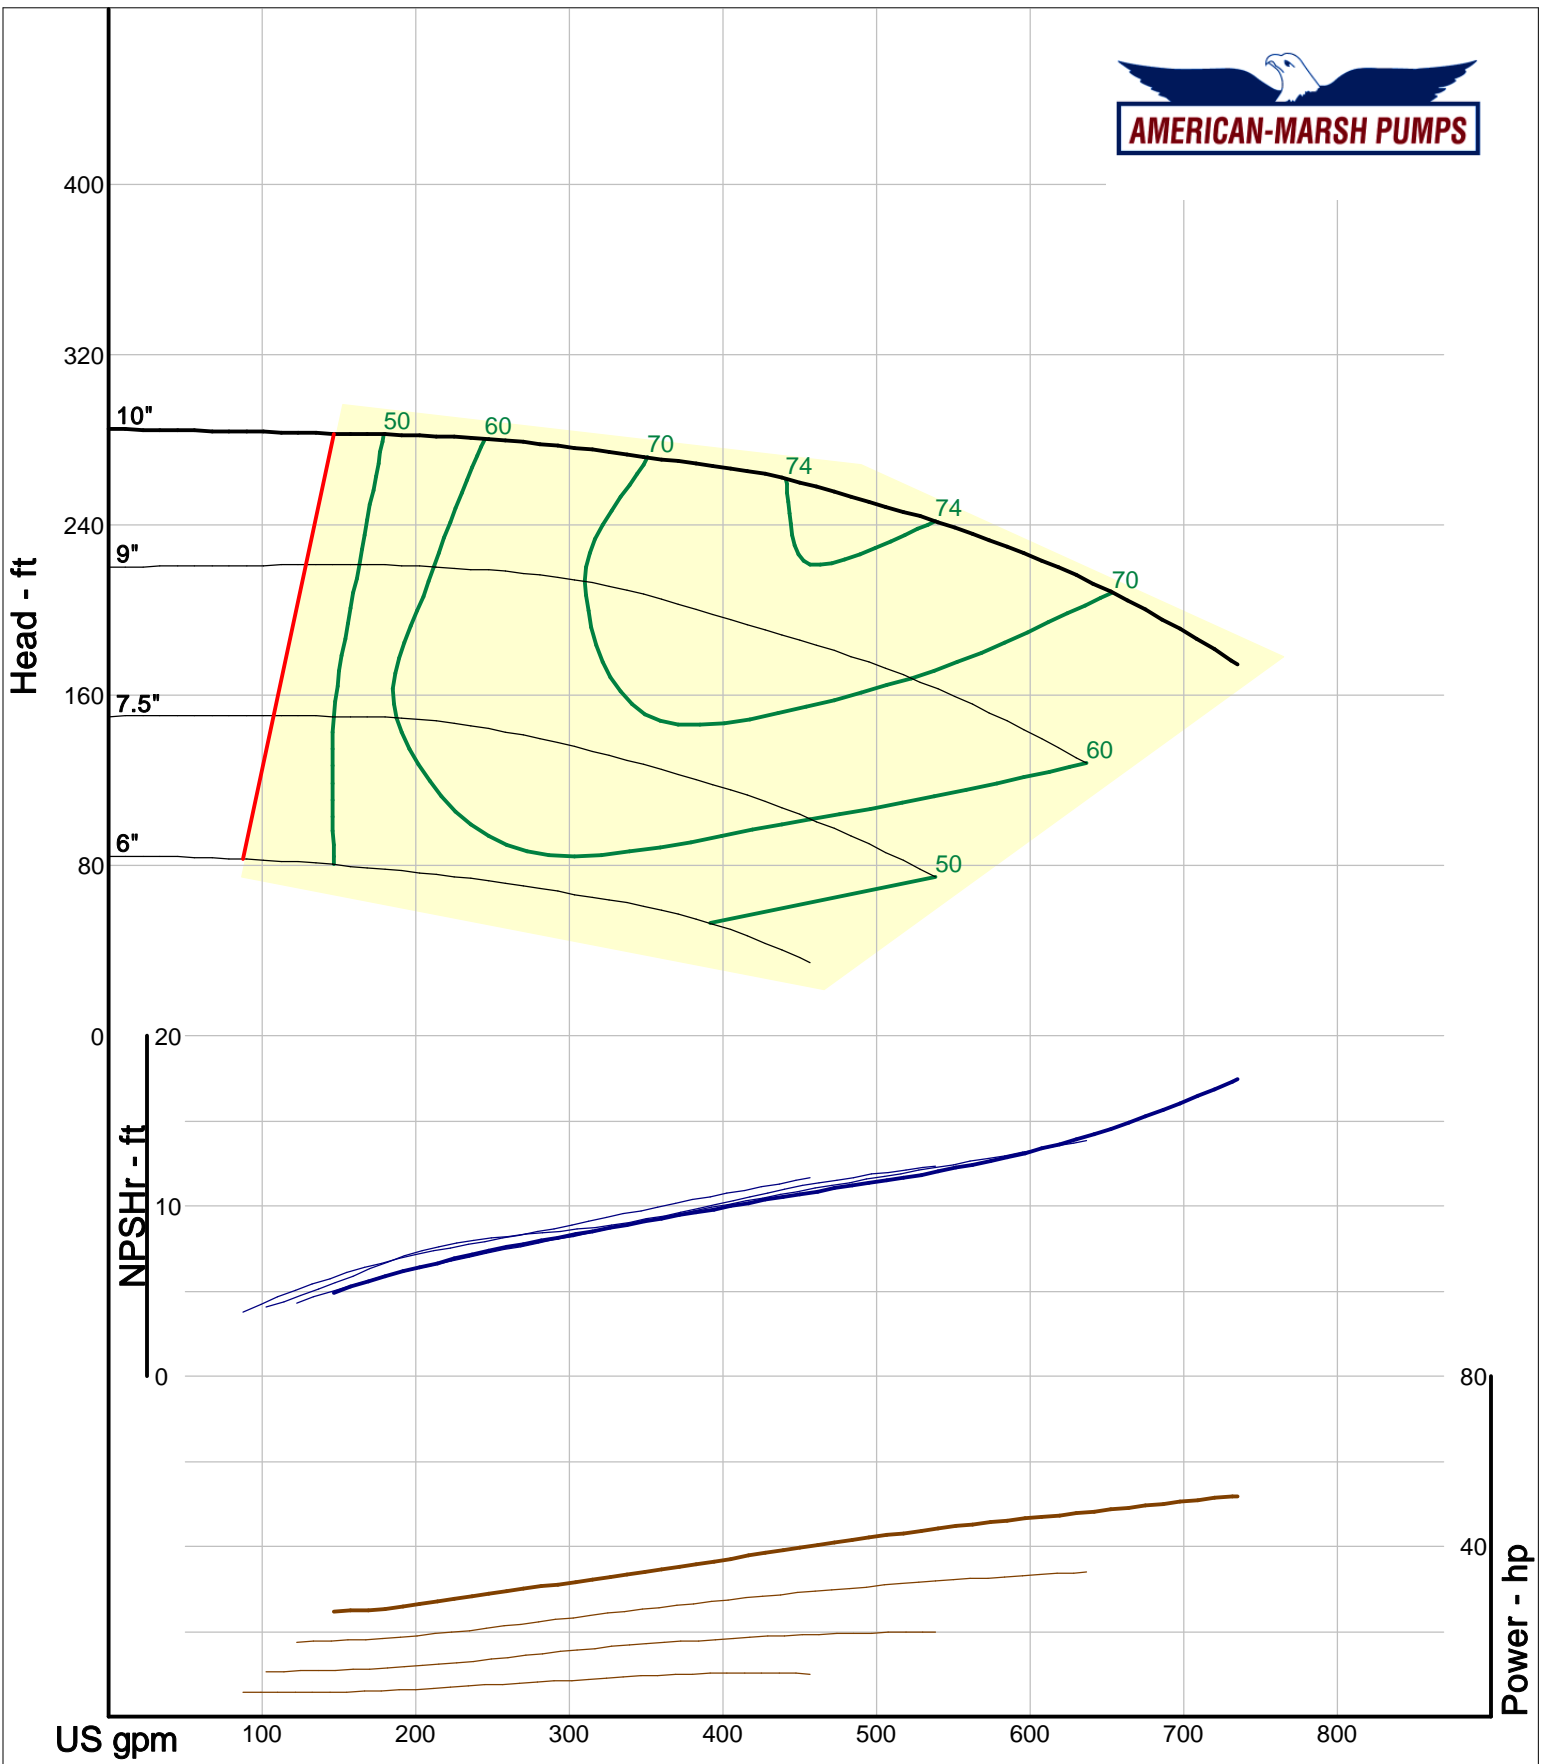

American-Marsh Pumps
 Catalog: WTRWKS-2005c.50, vers 2.5c
 460_OSD_OP - 3000

Size: 2L2x3-6/OP
 Speed: 2900 rpm
 Dia: 6.25 in
 Curve: CS-17506

Company: American-Marsh Pumps
 Name:
 12/09/05

American-Marsh Pumps
 Catalog: WTRWKS-2005c.50, vers 2.5c
 460_OSD_OP - 3000

Company: American-Marsh Pumps
 Name:
 12/09/05

American-Marsh Pumps
 Catalog: WTRWKS-2005c.50, vers 2.5c
 460_OSD_OP - 3000

Size: 2L2x3-13/OP
 Speed: 2900 rpm
 Dia: 13 in
 Curve: CS-17543

Company: American-Marsh Pumps
 Name:
 12/09/05

American-Marsh Pumps
 Catalog: WTRWKS-2005c.50, vers 2.5c
 460_OSD_OP - 3000

Size: 2L3x4-8/OP
 Speed: 2900 rpm
 Dia: 8.188 in
 Curve: CS-17518

Company: American-Marsh Pumps
Name:
12/09/05

American-Marsh Pumps
Catalog: WTRWKS-2005c.50, vers 2.5c
460_OSD_OP - 3000

Size: 2L3x4-10/OP
Speed: 2900 rpm
Dia: 10 in
Curve: CS-17530

Company: American-Marsh Pumps
Name:
12/09/05

American-Marsh Pumps
Catalog: WTRWKS-2005c.50, vers 2.5c
460_OSD_OP - 3000

Size: 2L3x4-13/OP
Speed: 2900 rpm
Dia: 11 in
Curve: CS-17546