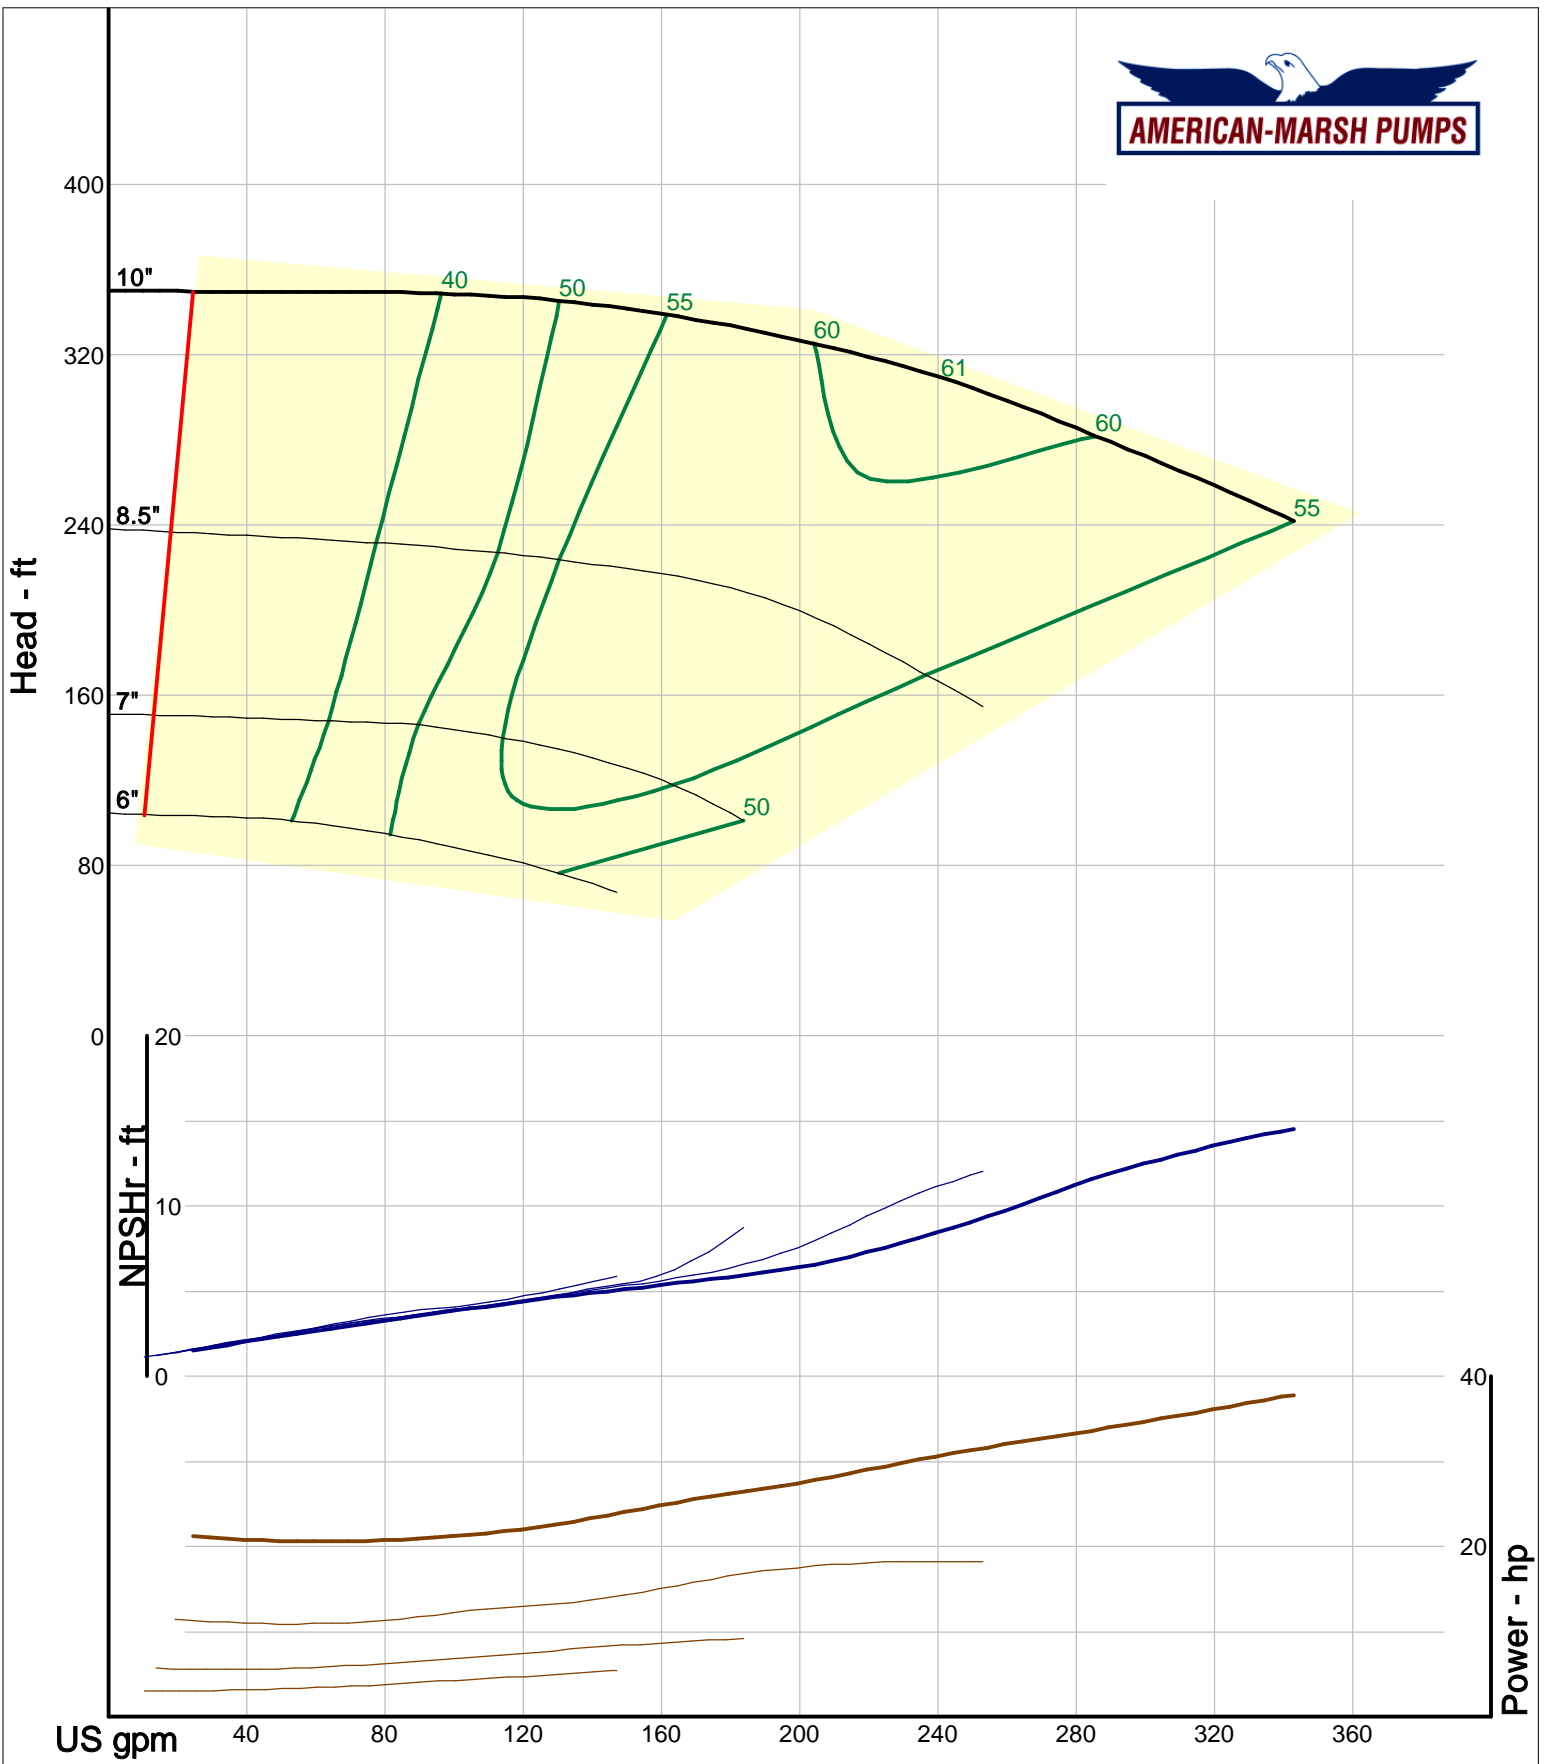

460 Series ANSI Process

3000 RPM Performance Curves
Semi-Open Impellers

Company: American-Marsh Pumps
 Name:
 12/09/05

American-Marsh Pumps
 Catalog: WTRWKS-2005c.50, vers 2.5c
 460_OSD_OP - 3000

Size: 2L1.5x3-10A/OP
 Speed: 2900 rpm
 Dia: 10 in
 Curve: CS-17524

Company: American-Marsh Pumps
 Name:
 12/09/05

American-Marsh Pumps
 Catalog: WTRWKS-2005c.50, vers 2.5c
 460_OSD_OP - 3000

Size: 2L1.5x3-13/OP
 Speed: 2900 rpm
 Dia: 13 in
 Curve: CS-17540

Company: American-Marsh Pumps
 Name:
 12/09/05

American-Marsh Pumps
 Catalog: WTRWKS-2005c.50, vers 2.5c
 460_OSD_OP - 3000

Size: 2L2x3-6/OP
 Speed: 2900 rpm
 Dia: 6.25 in
 Curve: CS-17506

Company: American-Marsh Pumps
 Name:
 12/09/05

American-Marsh Pumps
 Catalog: WTRWKS-2005c.50, vers 2.5c
 460_OSD_OP - 3000

Size: 2L3x4-10/OP
Speed: 2900 rpm
Dia: 10 in
Curve: CS-17530

Company: American-Marsh Pumps
Name:
12/09/05

American-Marsh Pumps
Catalog: WTRWKS-2005c.50, vers 2.5c
460_OSD_OP - 3000

Size: 2L3x4-13/OP
Speed: 2900 rpm
Dia: 11 in
Curve: CS-17546