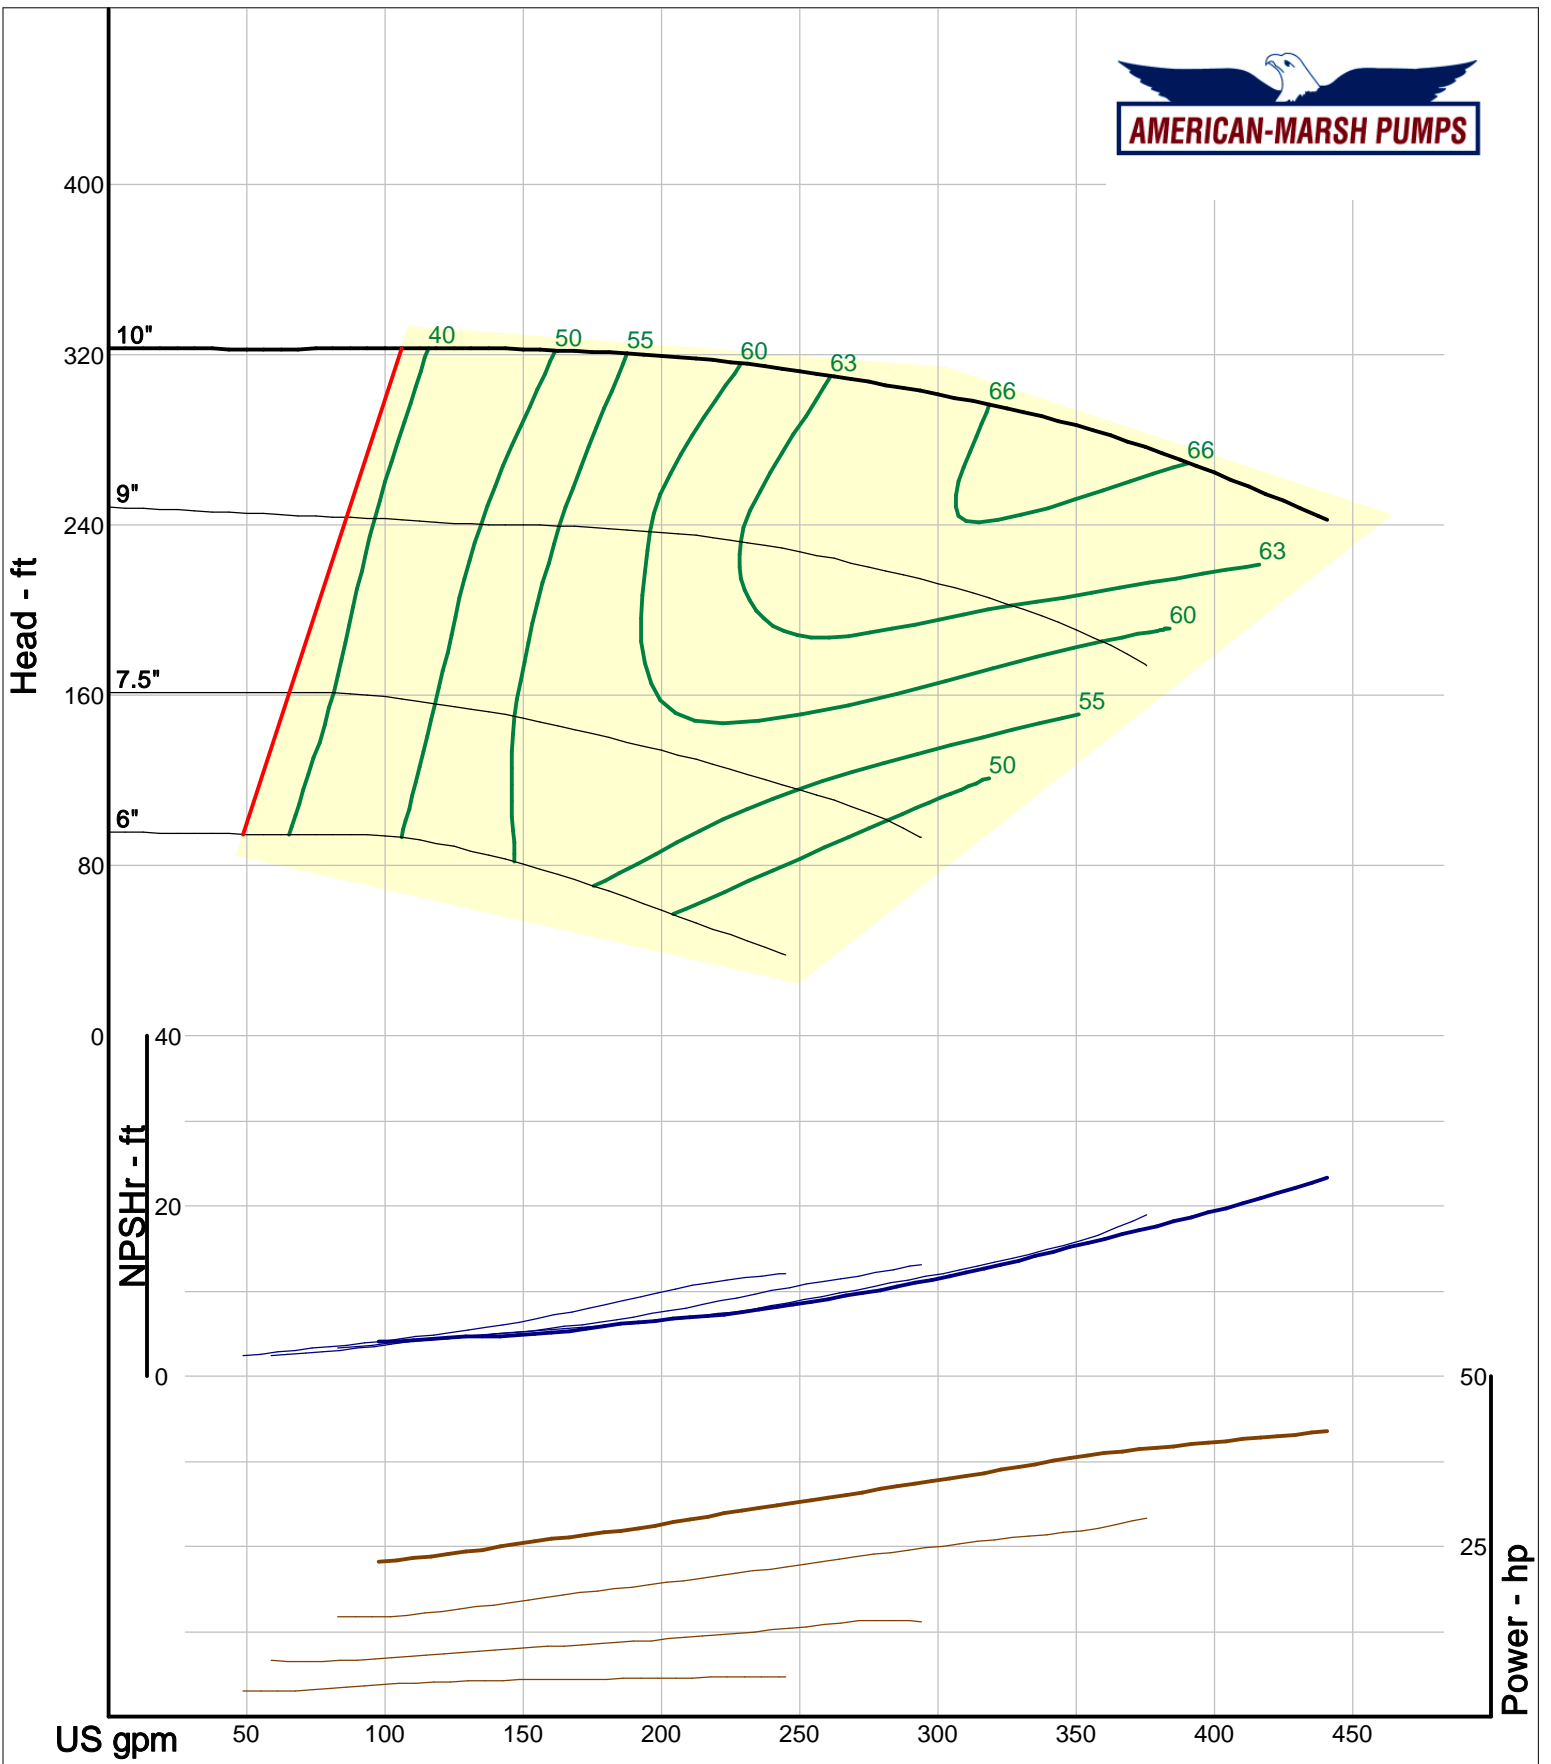

American-Marsh Pumps
 Catalog: WTRWKS-2005c.50, vers 2.5c
 460_OSD_OP - 3000

Size: 2L2x3-6/OP
 Speed: 2900 rpm
 Dia: 6.25 in
 Curve: CS-17506

Company: American-Marsh Pumps
 Name:
 12/09/05

American-Marsh Pumps
 Catalog: WTRWKS-2005c.50, vers 2.5c
 460_OSD_OP - 3000

Size: 2L2x3-8/OP
 Speed: 2900 rpm
 Dia: 8.188 in
 Curve: CS-17515

Company: American-Marsh Pumps
 Name:
 12/09/05

American-Marsh Pumps
 Catalog: WTRWKS-2005c.50, vers 2.5c
 460_OSD_OP - 3000

Size: 2L2x3-10A/OP
 Speed: 2900 rpm
 Dia: 10 in
 Curve: CS-17527

American-Marsh Pumps
 Catalog: WTRWKS-2005c.50, vers 2.5c
 460_OSD_OP - 3000

Size: 2L3x4-8/OP
 Speed: 2900 rpm
 Dia: 8.188 in
 Curve: CS-17518

Company: American-Marsh Pumps
Name:
12/09/05

American-Marsh Pumps
Catalog: WTRWKS-2005c.50, vers 2.5c
460_OSD_OP - 3000

Size: 2L3x4-10/OP
Speed: 2900 rpm
Dia: 10 in
Curve: CS-17530

Company: American-Marsh Pumps
Name:
12/09/05

American-Marsh Pumps
Catalog: WTRWKS-2005c.50, vers 2.5c
460_OSD_OP - 3000

Size: 2L3x4-13/OP
Speed: 2900 rpm
Dia: 11 in
Curve: CS-17546