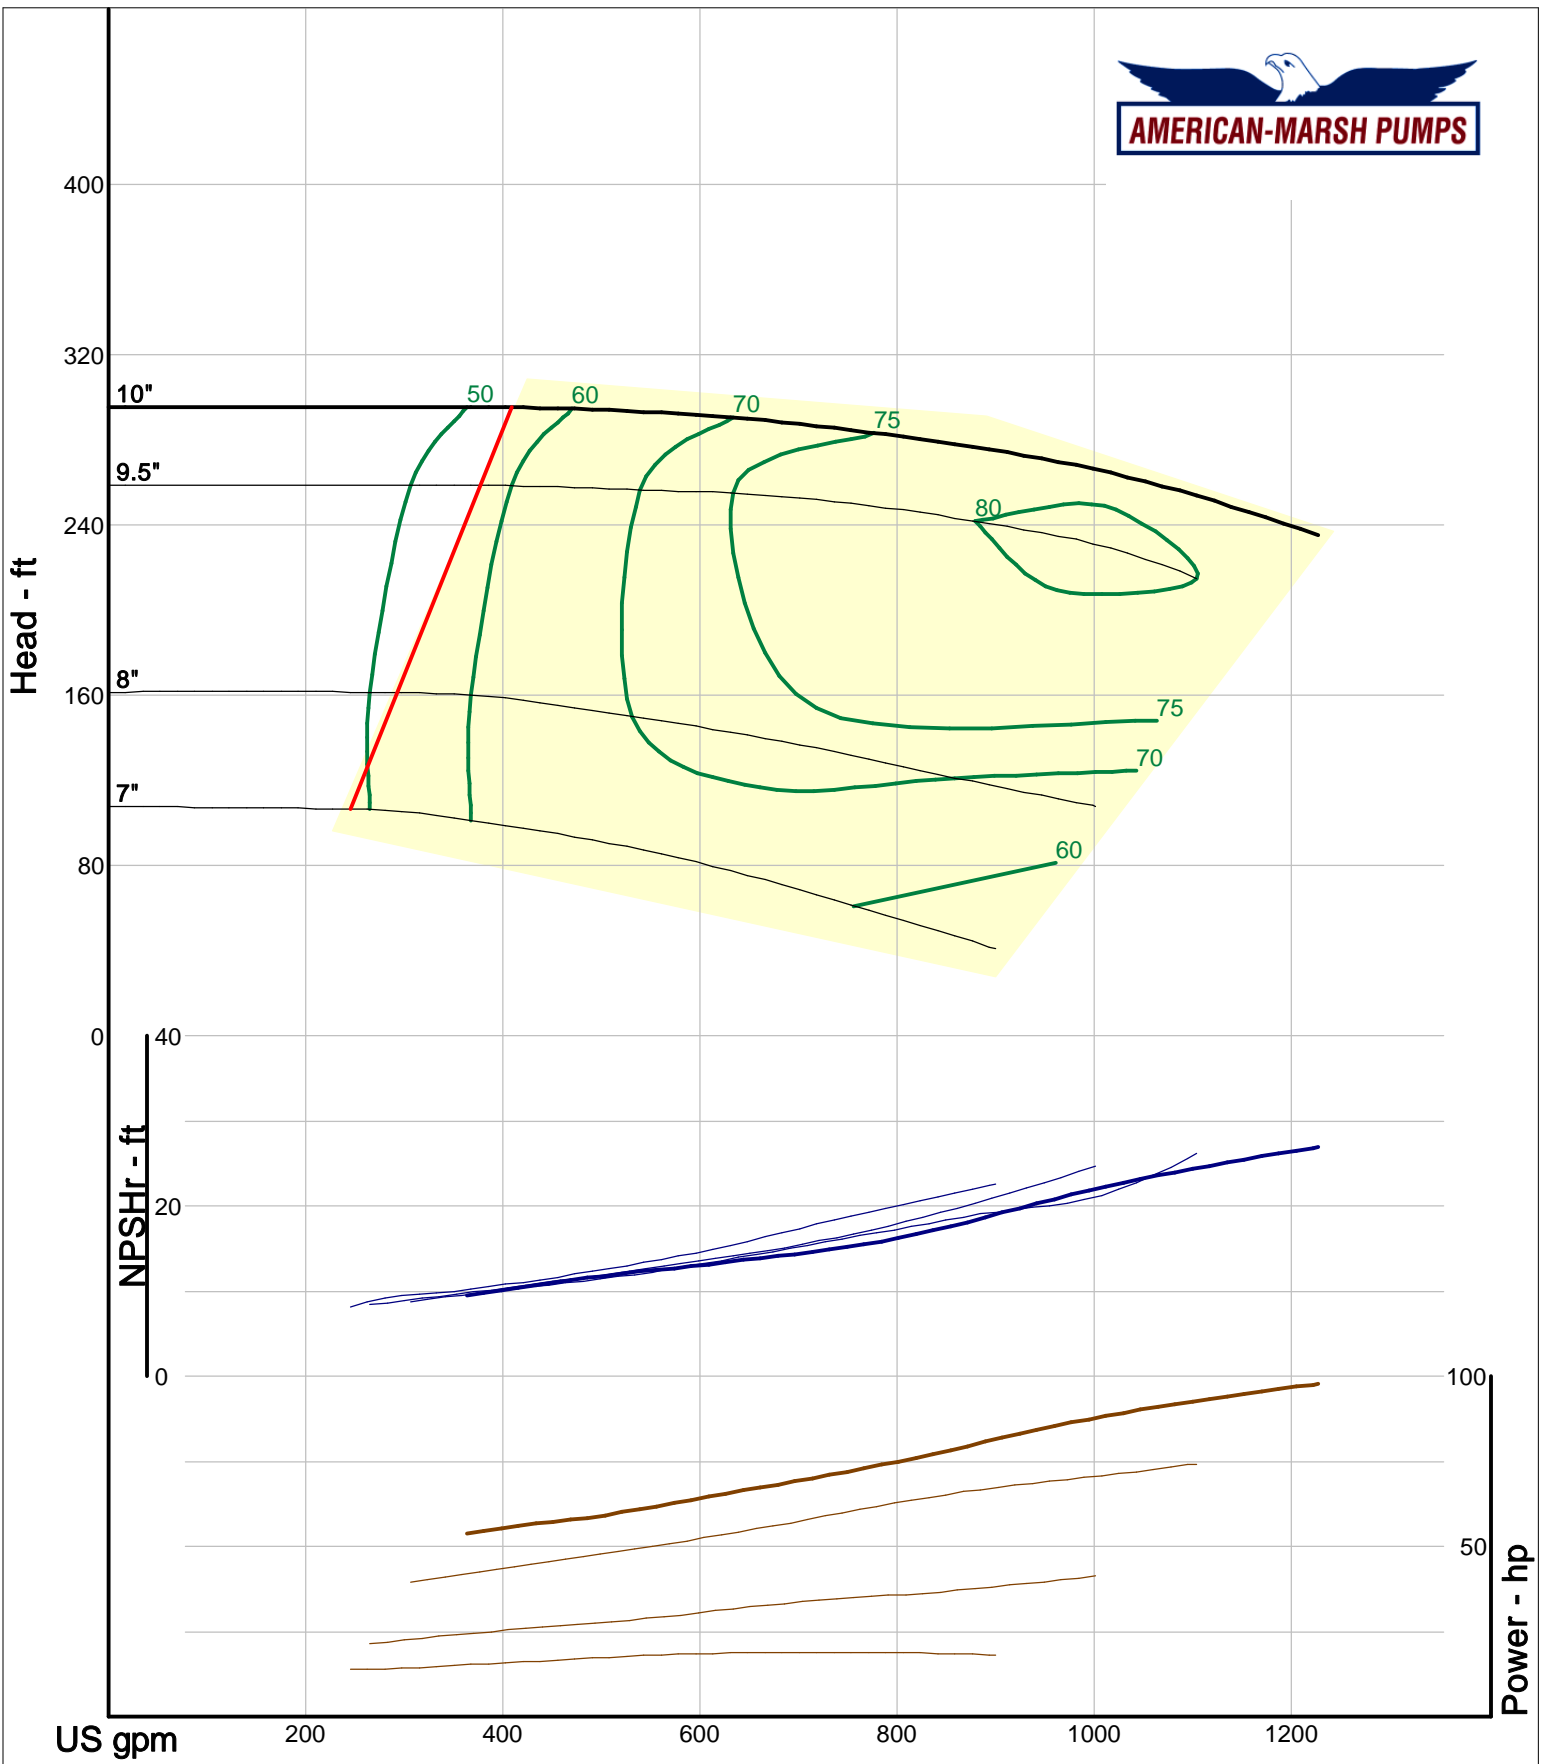

American-Marsh Pumps
 Catalog: WTRWKS-2005c.50, vers 2.5c
 460_OSD_OP - 3000

Size: 2L2x3-6/OP
 Speed: 2900 rpm
 Dia: 6.25 in
 Curve: CS-17506

Company: American-Marsh Pumps
 Name:
 12/09/05

American-Marsh Pumps
 Catalog: WTRWKS-2005c.50, vers 2.5c
 460_OSD_OP - 3000

American-Marsh Pumps
 Catalog: WTRWKS-2005c.50, vers 2.5c
 460_OSD_OP - 3000

Size: 2L3x4-8/OP
 Speed: 2900 rpm
 Dia: 8.188 in
 Curve: CS-17518

Company: American-Marsh Pumps
Name:
12/09/05

American-Marsh Pumps
Catalog: WTRWKS-2005c.50, vers 2.5c
460_OSD_OP - 3000

Size: 2L3x4-10/OP
Speed: 2900 rpm
Dia: 10 in
Curve: CS-17530

Company: American-Marsh Pumps
Name:
12/09/05

American-Marsh Pumps
Catalog: WTRWKS-2005c.50, vers 2.5c
460_OSD_OP - 3000

Size: 2L3x4-13/OP
Speed: 2900 rpm
Dia: 11 in
Curve: CS-17546

Company: American-Marsh Pumps
 Name:
 12/09/05

American-Marsh Pumps
 Catalog: WTRWKS-2005c.50, vers 2.5c
 460_OSD_OP - 3000

Size: 2L4x6-10/OP
 Speed: 2900 rpm
 Dia: 10 in
 Curve: CS-17535