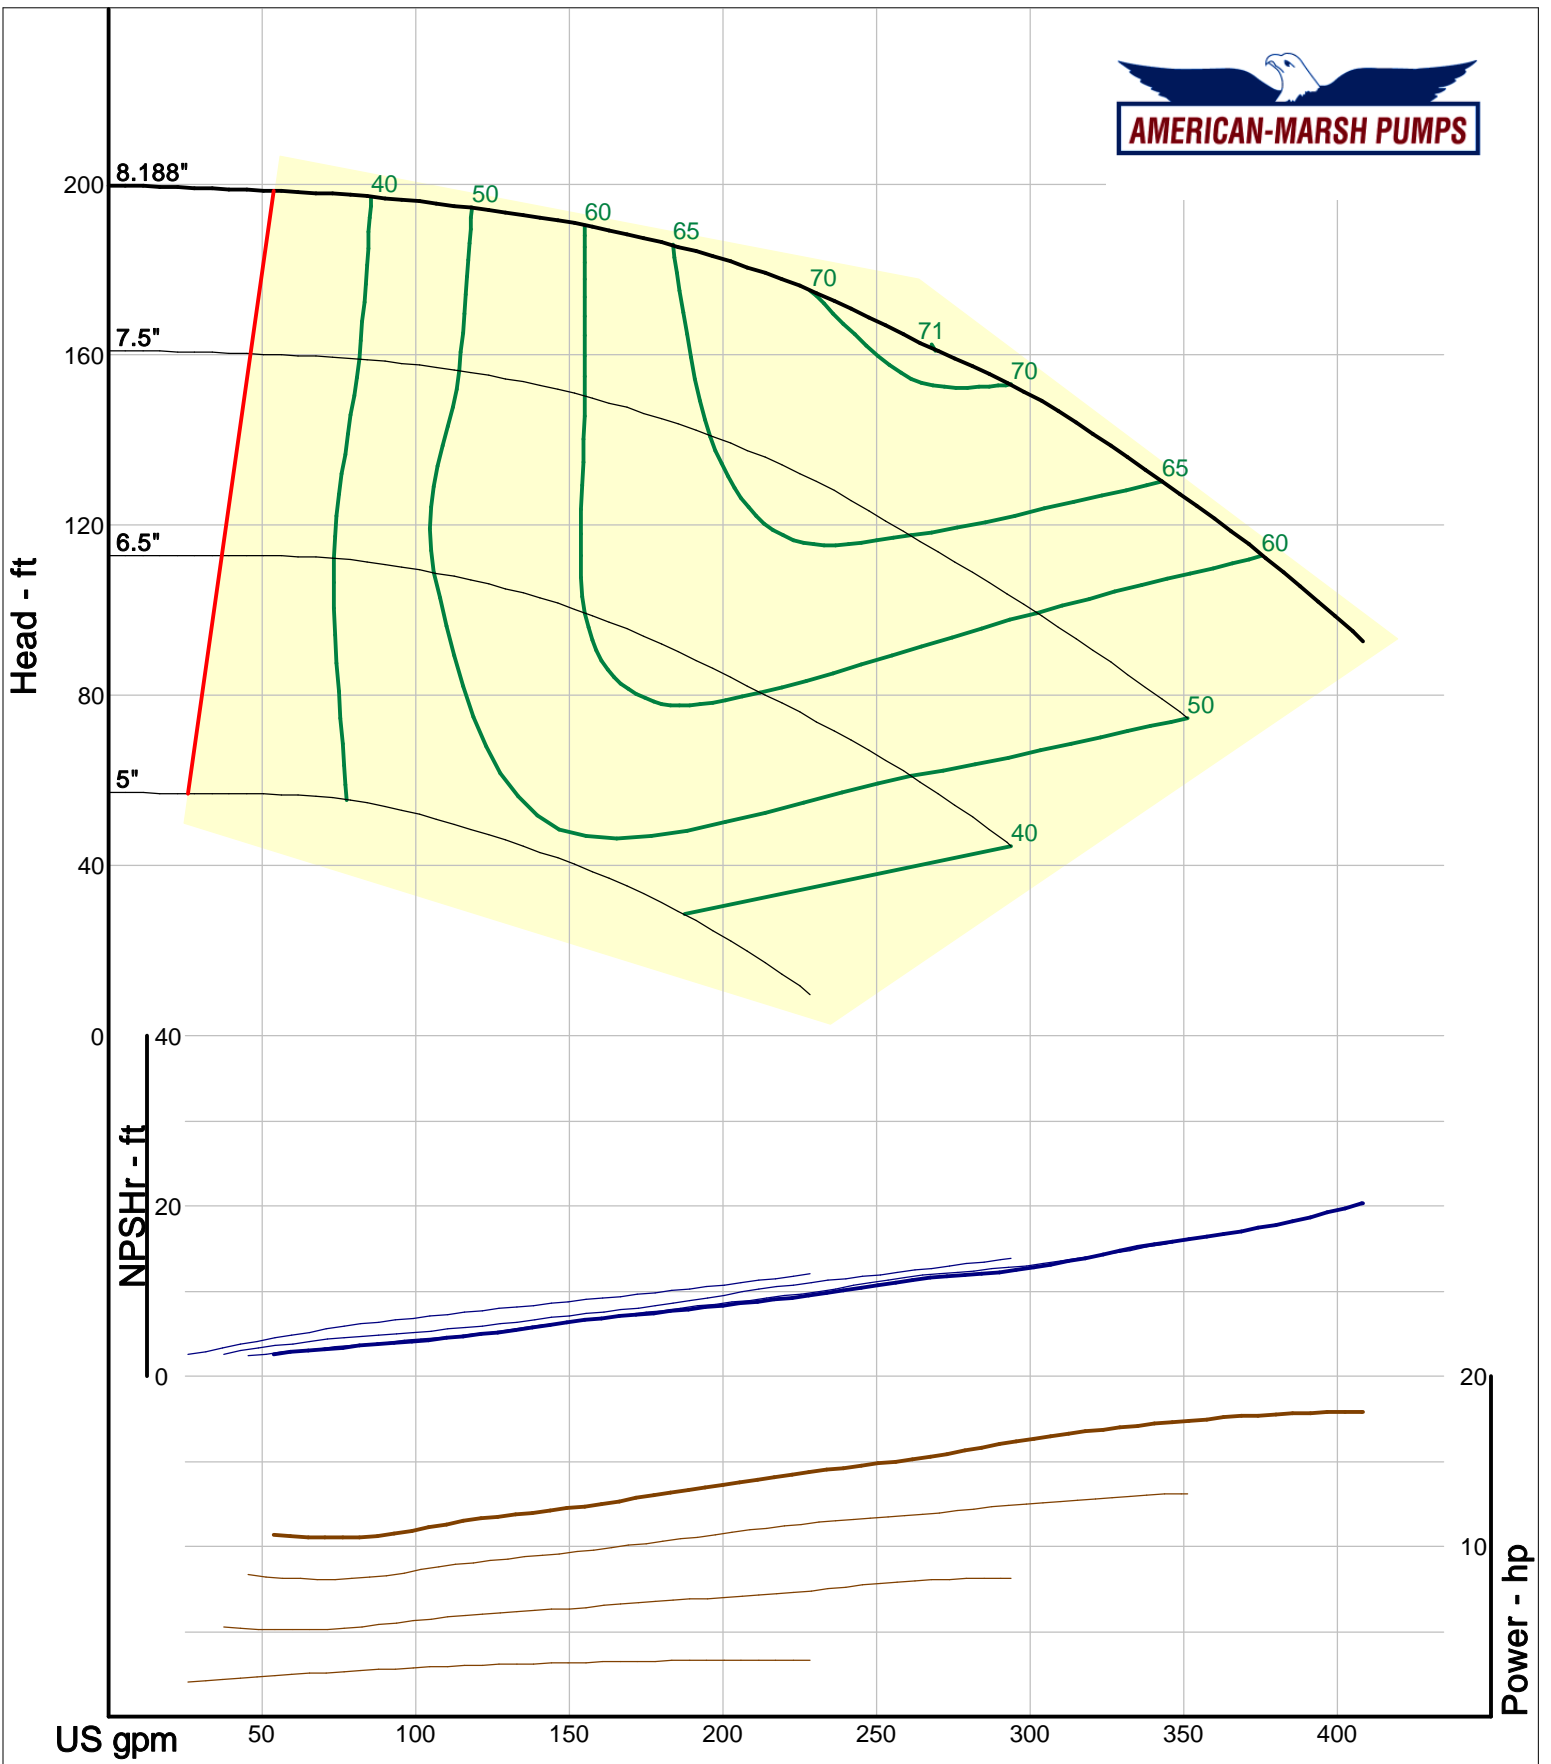

460 Series ANSI Process

3000 RPM Performance Curves
Semi-Open Impellers

Company: American-Marsh Pumps
 Name:
 12/09/05

American-Marsh Pumps
 Catalog: WTRWKS-2005c.50, vers 2.5c
 460_OSD_OP - 3000

Size: 2L1.5x3-10A/OP
 Speed: 2900 rpm
 Dia: 10 in
 Curve: CS-17524

Company: American-Marsh Pumps
 Name:
 12/09/05

American-Marsh Pumps
 Catalog: WTRWKS-2005c.50, vers 2.5c
 460_OSD_OP - 3000

Size: 2L1.5x3-13/OP
 Speed: 2900 rpm
 Dia: 13 in
 Curve: CS-17540

Company: American-Marsh Pumps
 Name:
 12/09/05

American-Marsh Pumps
 Catalog: WTRWKS-2005c.50, vers 2.5c
 460_OSD_OP - 3000

Size: 2L2x3-6/OP
 Speed: 2900 rpm
 Dia: 6.25 in
 Curve: CS-17506

Company: American-Marsh Pumps
 Name:
 12/09/05

American-Marsh Pumps
 Catalog: WTRWKS-2005c.50, vers 2.5c
 460_OSD_OP - 3000

Size: 2L3x4-10/OP
Speed: 2900 rpm
Dia: 10 in
Curve: CS-17530

Company: American-Marsh Pumps
Name:
12/09/05

American-Marsh Pumps
Catalog: WTRWKS-2005c.50, vers 2.5c
460_OSD_OP - 3000

Size: 2L3x4-13/OP
Speed: 2900 rpm
Dia: 11 in
Curve: CS-17546