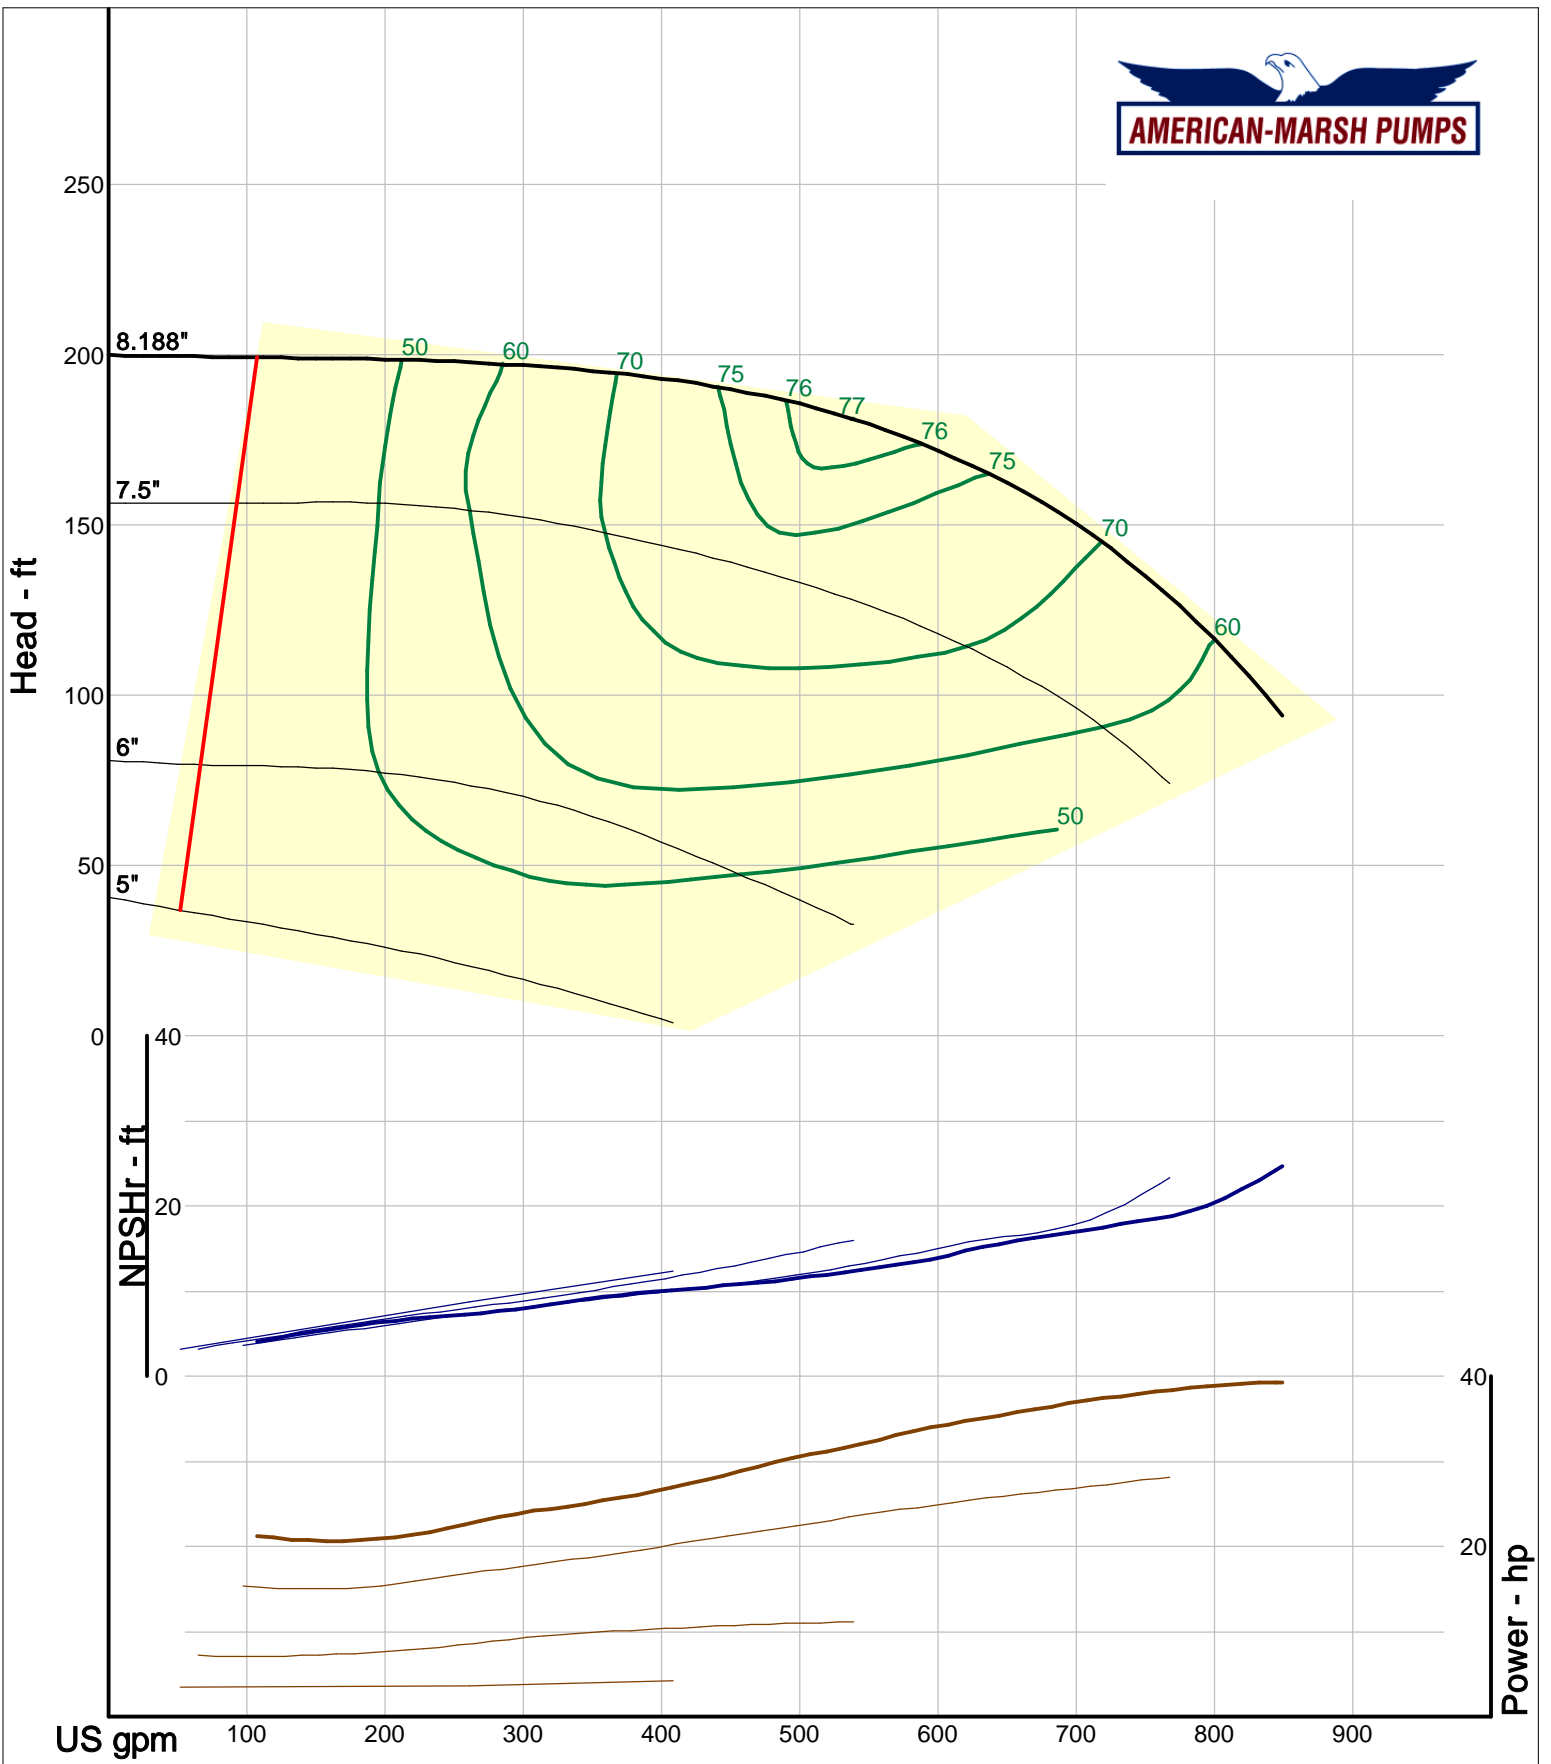

Company: American-Marsh Pumps
Name:
12/09/05

American-Marsh Pumps
Catalog: WTRWKS-2005c.50, vers 2.5c
460_OSD_OP - 3000

Size: 2L3x4-8/OP
Speed: 2900 rpm
Dia: 8.188 in
Curve: CS-17518