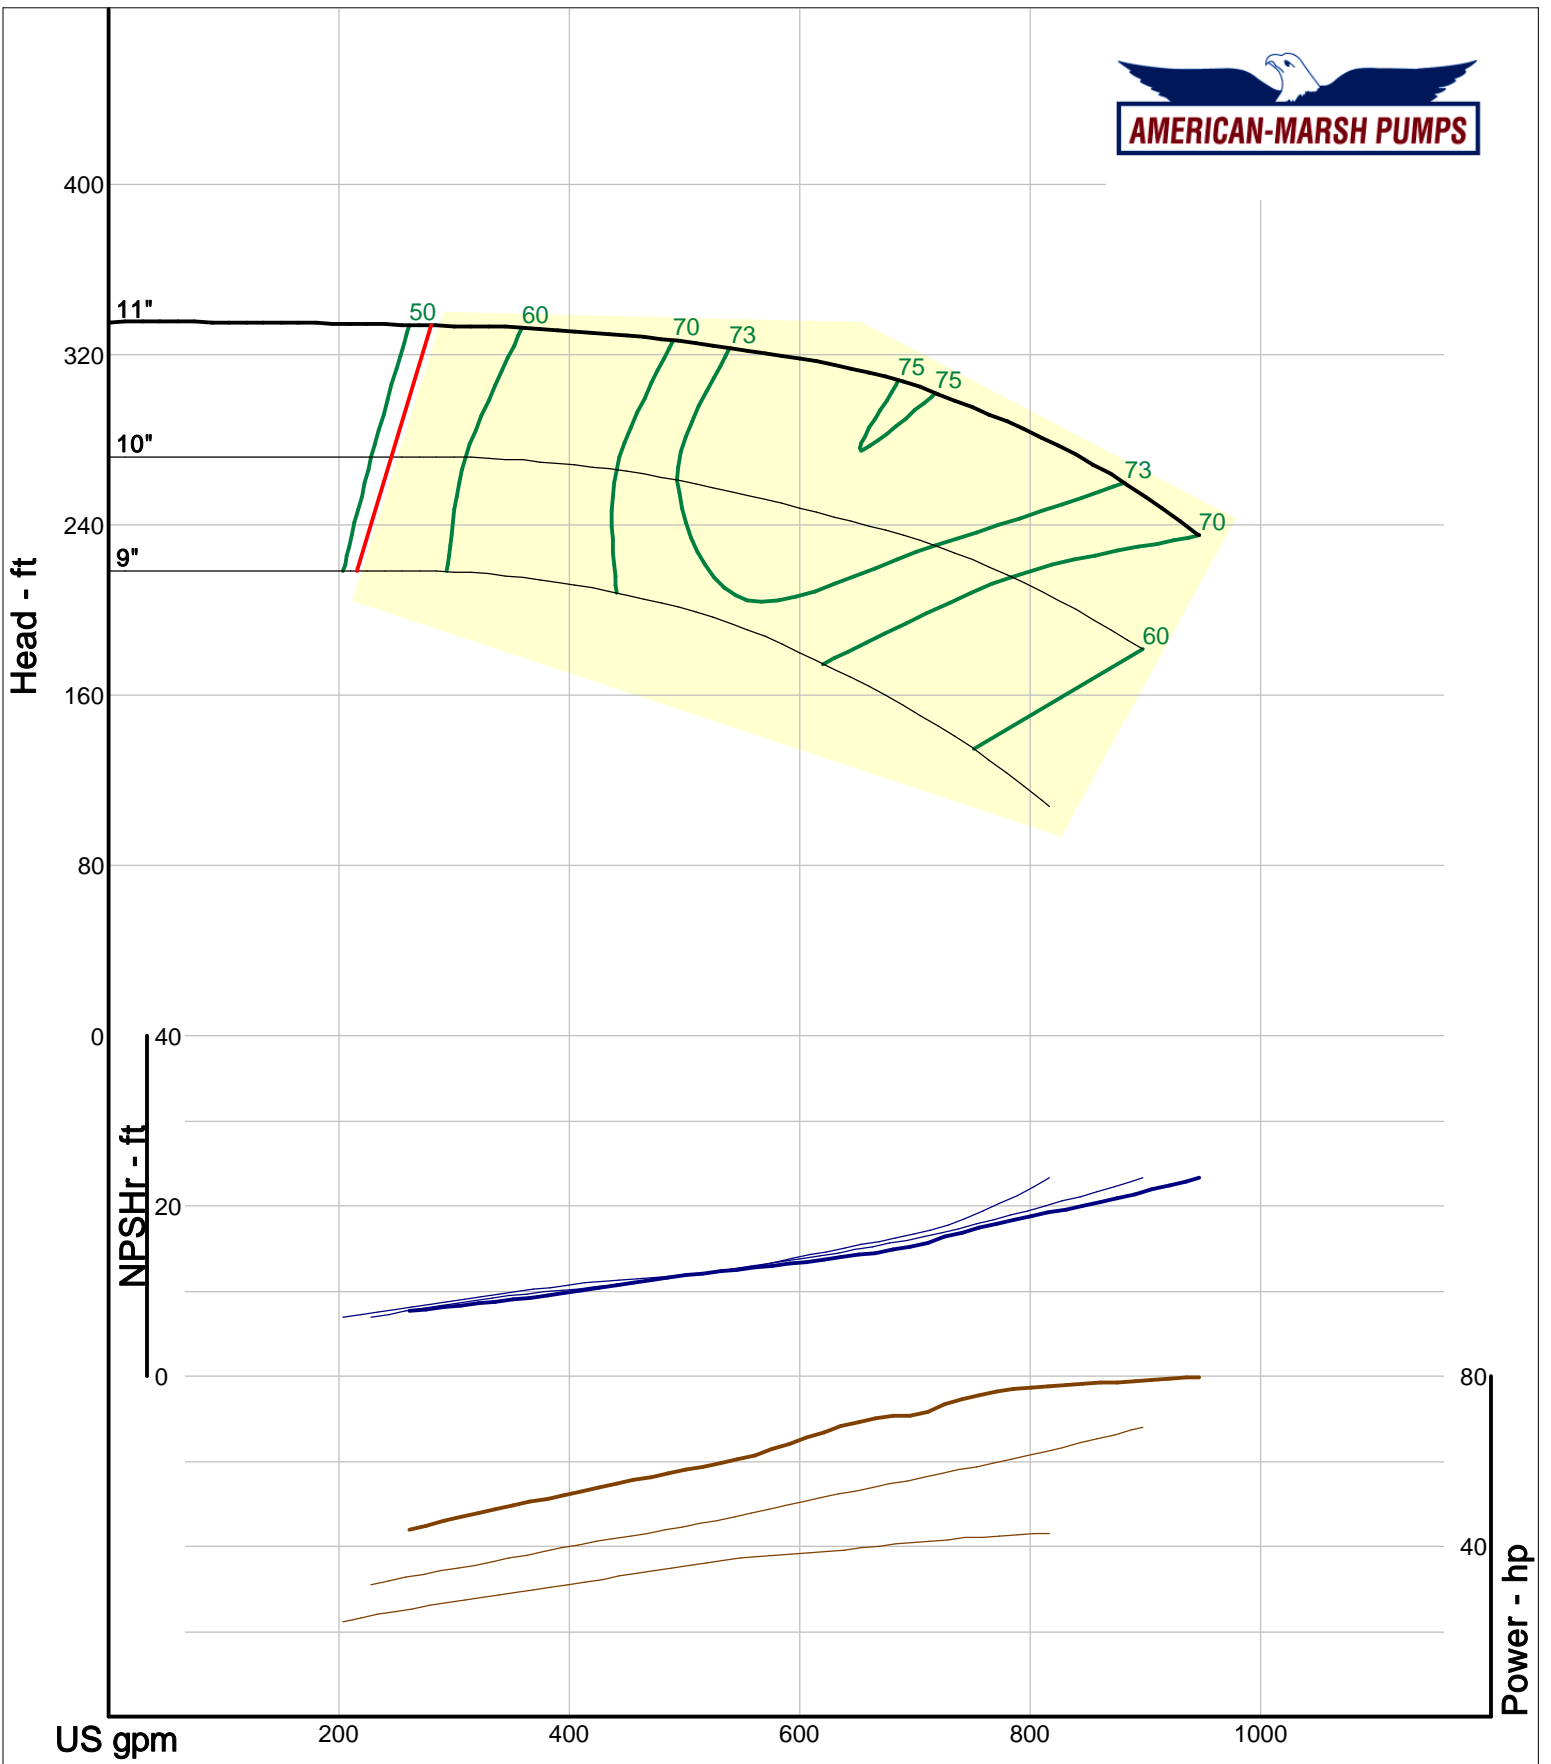

American-Marsh Pumps
 Catalog: WTRWKS-2005c.50, vers 2.5c
 460_OSD_OP - 3000

Size: 2L2x3-6/OP
 Speed: 2900 rpm
 Dia: 6.25 in
 Curve: CS-17506

Company: American-Marsh Pumps
 Name:
 12/09/05

American-Marsh Pumps
 Catalog: WTRWKS-2005c.50, vers 2.5c
 460_OSD_OP - 3000

American-Marsh Pumps
 Catalog: WTRWKS-2005c.50, vers 2.5c
 460_OSD_OP - 3000

Size: 2L3x4-8/OP
 Speed: 2900 rpm
 Dia: 8.188 in
 Curve: CS-17518

Company: American-Marsh Pumps
Name:
12/09/05

American-Marsh Pumps
Catalog: WTRWKS-2005c.50, vers 2.5c
460_OSD_OP - 3000

Size: 2L3x4-10/OP
Speed: 2900 rpm
Dia: 10 in
Curve: CS-17530

Company: American-Marsh Pumps
Name:
12/09/05

American-Marsh Pumps
Catalog: WTRWKS-2005c.50, vers 2.5c
460_OSD_OP - 3000

Size: 2L3x4-13/OP
Speed: 2900 rpm
Dia: 11 in
Curve: CS-17546

Company: American-Marsh Pumps
 Name:
 12/09/05

American-Marsh Pumps
 Catalog: WTRWKS-2005c.50, vers 2.5c
 460_OSD_OP - 3000

Size: 2L4x6-10/OP
 Speed: 2900 rpm
 Dia: 10 in
 Curve: CS-17535