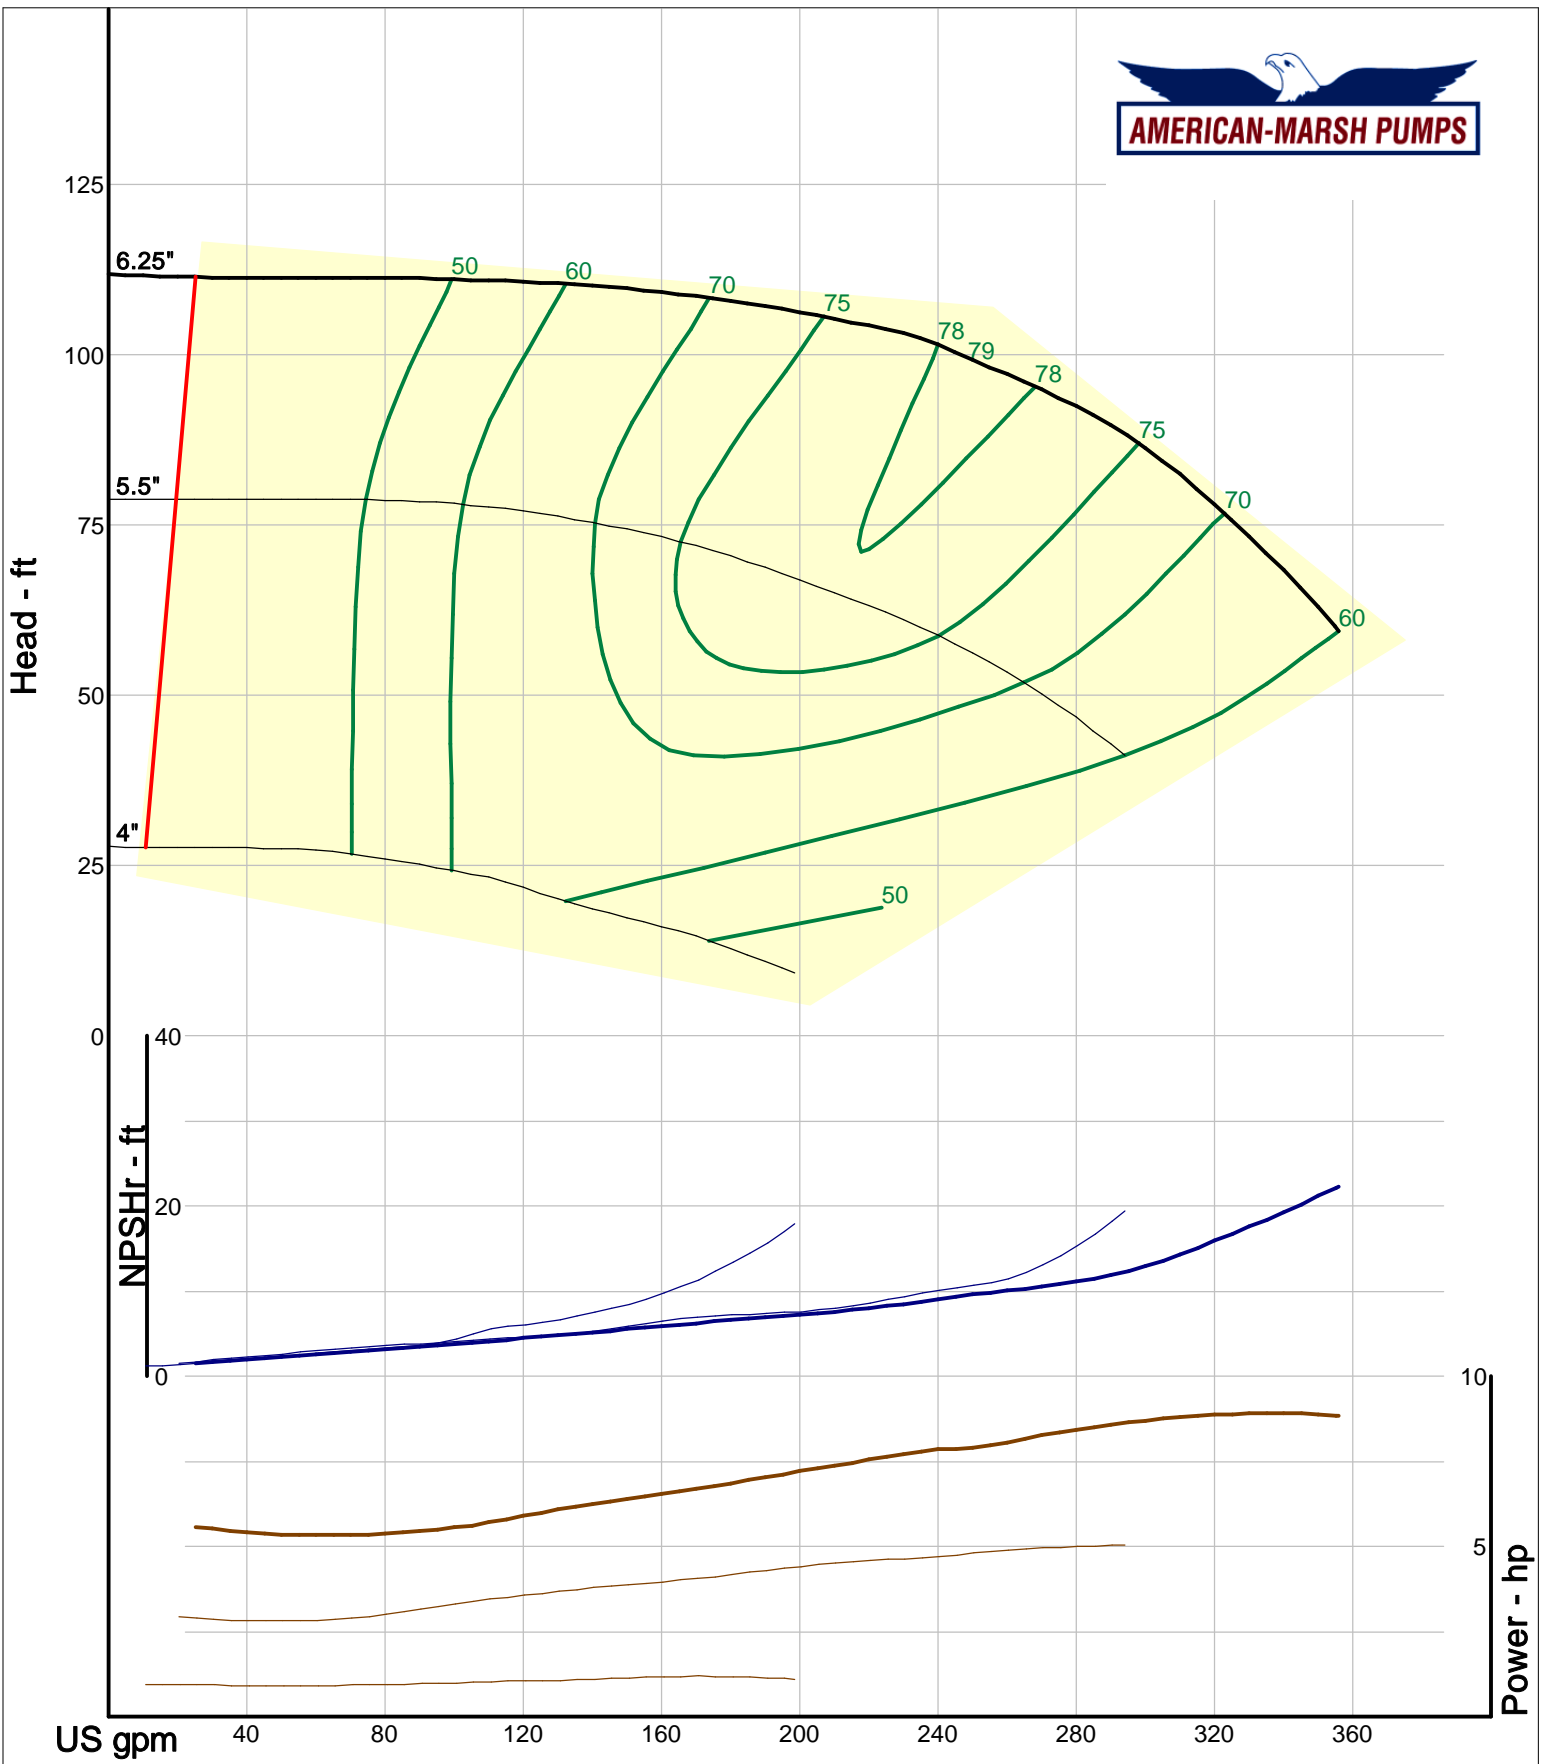

460 Series ANSI Process

3000 RPM Performance Curves
Semi-Open Impellers

Company: American-Marsh Pumps
 Name:
 12/09/05

American-Marsh Pumps
 Catalog: WTRWKS-2005c.50, vers 2.5c
 460_OSD_OP - 3000

Size: 2L1.5x3-10A/OP
 Speed: 2900 rpm
 Dia: 10 in
 Curve: CS-17524

Company: American-Marsh Pumps
 Name:
 12/09/05

American-Marsh Pumps
 Catalog: WTRWKS-2005c.50, vers 2.5c
 460_OSD_OP - 3000

Size: 2L1.5x3-13/OP
 Speed: 2900 rpm
 Dia: 13 in
 Curve: CS-17540

Company: American-Marsh Pumps
 Name:
 12/09/05

American-Marsh Pumps
 Catalog: WTRWKS-2005c.50, vers 2.5c
 460_OSD_OP - 3000

Size: 2L2x3-6/OP
 Speed: 2900 rpm
 Dia: 6.25 in
 Curve: CS-17506

Company: American-Marsh Pumps
 Name:
 12/09/05

American-Marsh Pumps
 Catalog: WTRWKS-2005c.50, vers 2.5c
 460_OSD_OP - 3000

Size: 2L3x4-10/OP
Speed: 2900 rpm
Dia: 10 in
Curve: CS-17530

Company: American-Marsh Pumps
Name:
12/09/05

American-Marsh Pumps
Catalog: WTRWKS-2005c.50, vers 2.5c
460_OSD_OP - 3000

Size: 2L3x4-13/OP
Speed: 2900 rpm
Dia: 11 in
Curve: CS-17546