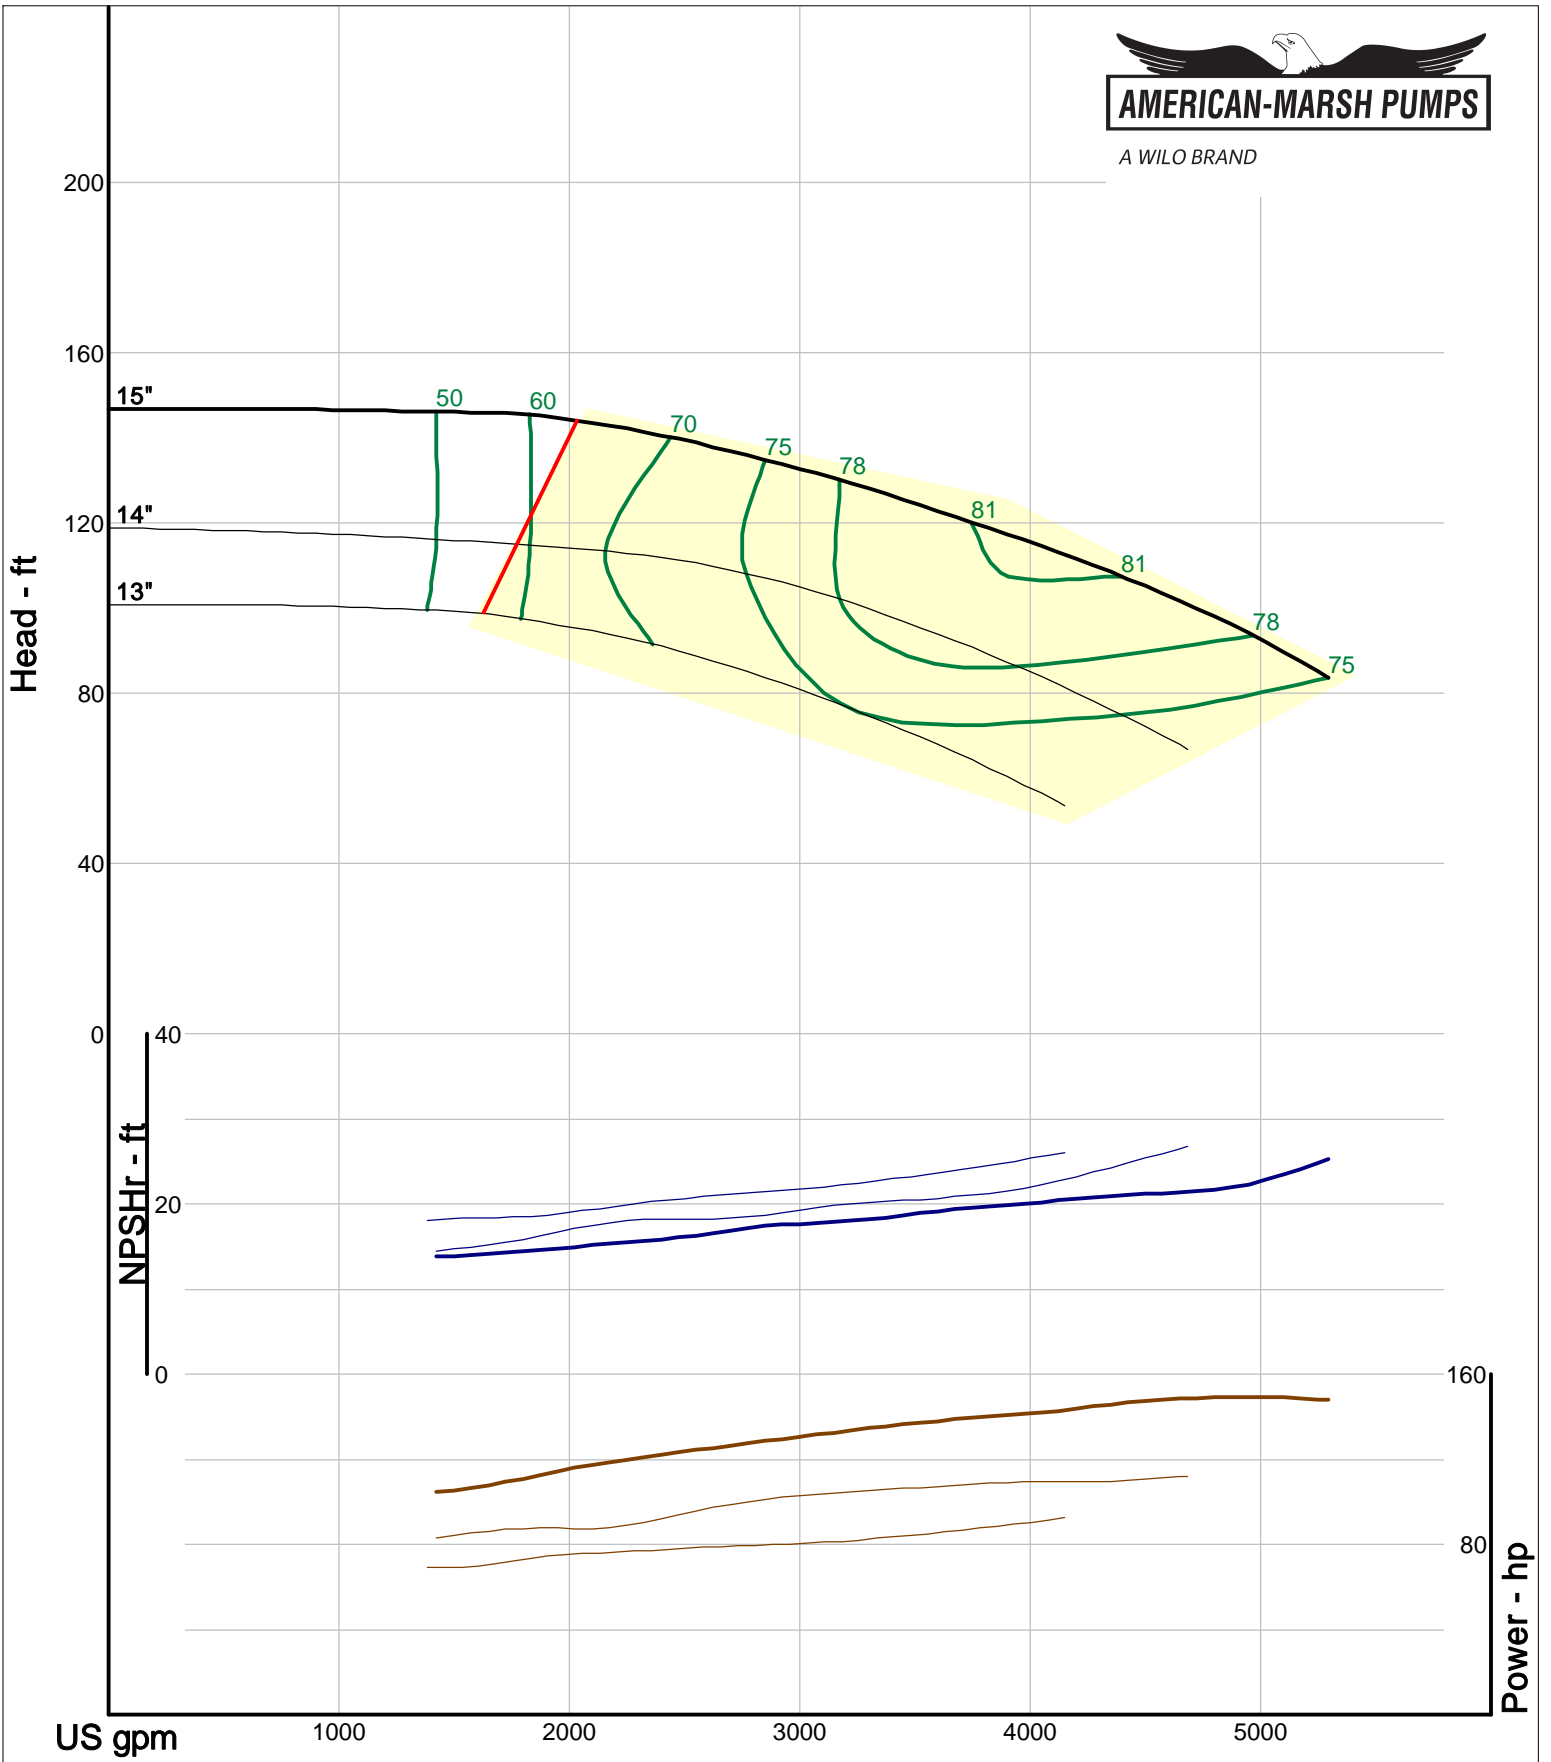

Company: American-Marsh Pumps
 Name:
 12/10/05

American-Marsh Pumps
 Catalog: WTRWKS-2005c.50, vers 2.5c
 460_OSD_OP - 1500

Size: 3L8x10-14/OP
 Speed: 1450 rpm
 Dia: 14 in
 Curve: CS-17554

A WILO BRAND

Company: American-Marsh Pumps
Name:
12/10/05

American-Marsh Pumps
Catalog: WTRWKS-2005c.50, vers 2.5c
460_OSD_OP - 1500

Size: 3L8x10-16/OP
Speed: 1450 rpm
Dia: 16 in
Curve: CS-17563

A WILO BRAND

Company: American-Marsh Pumps
Name:
12/10/05

American-Marsh Pumps
Catalog: WTRWKS-2005c.50, vers 2.5c
460_OSD_OP - 1500

Size: 3L8x10-16H/OP
Speed: 1450 rpm
Dia: 15 in
Curve: CS-17566