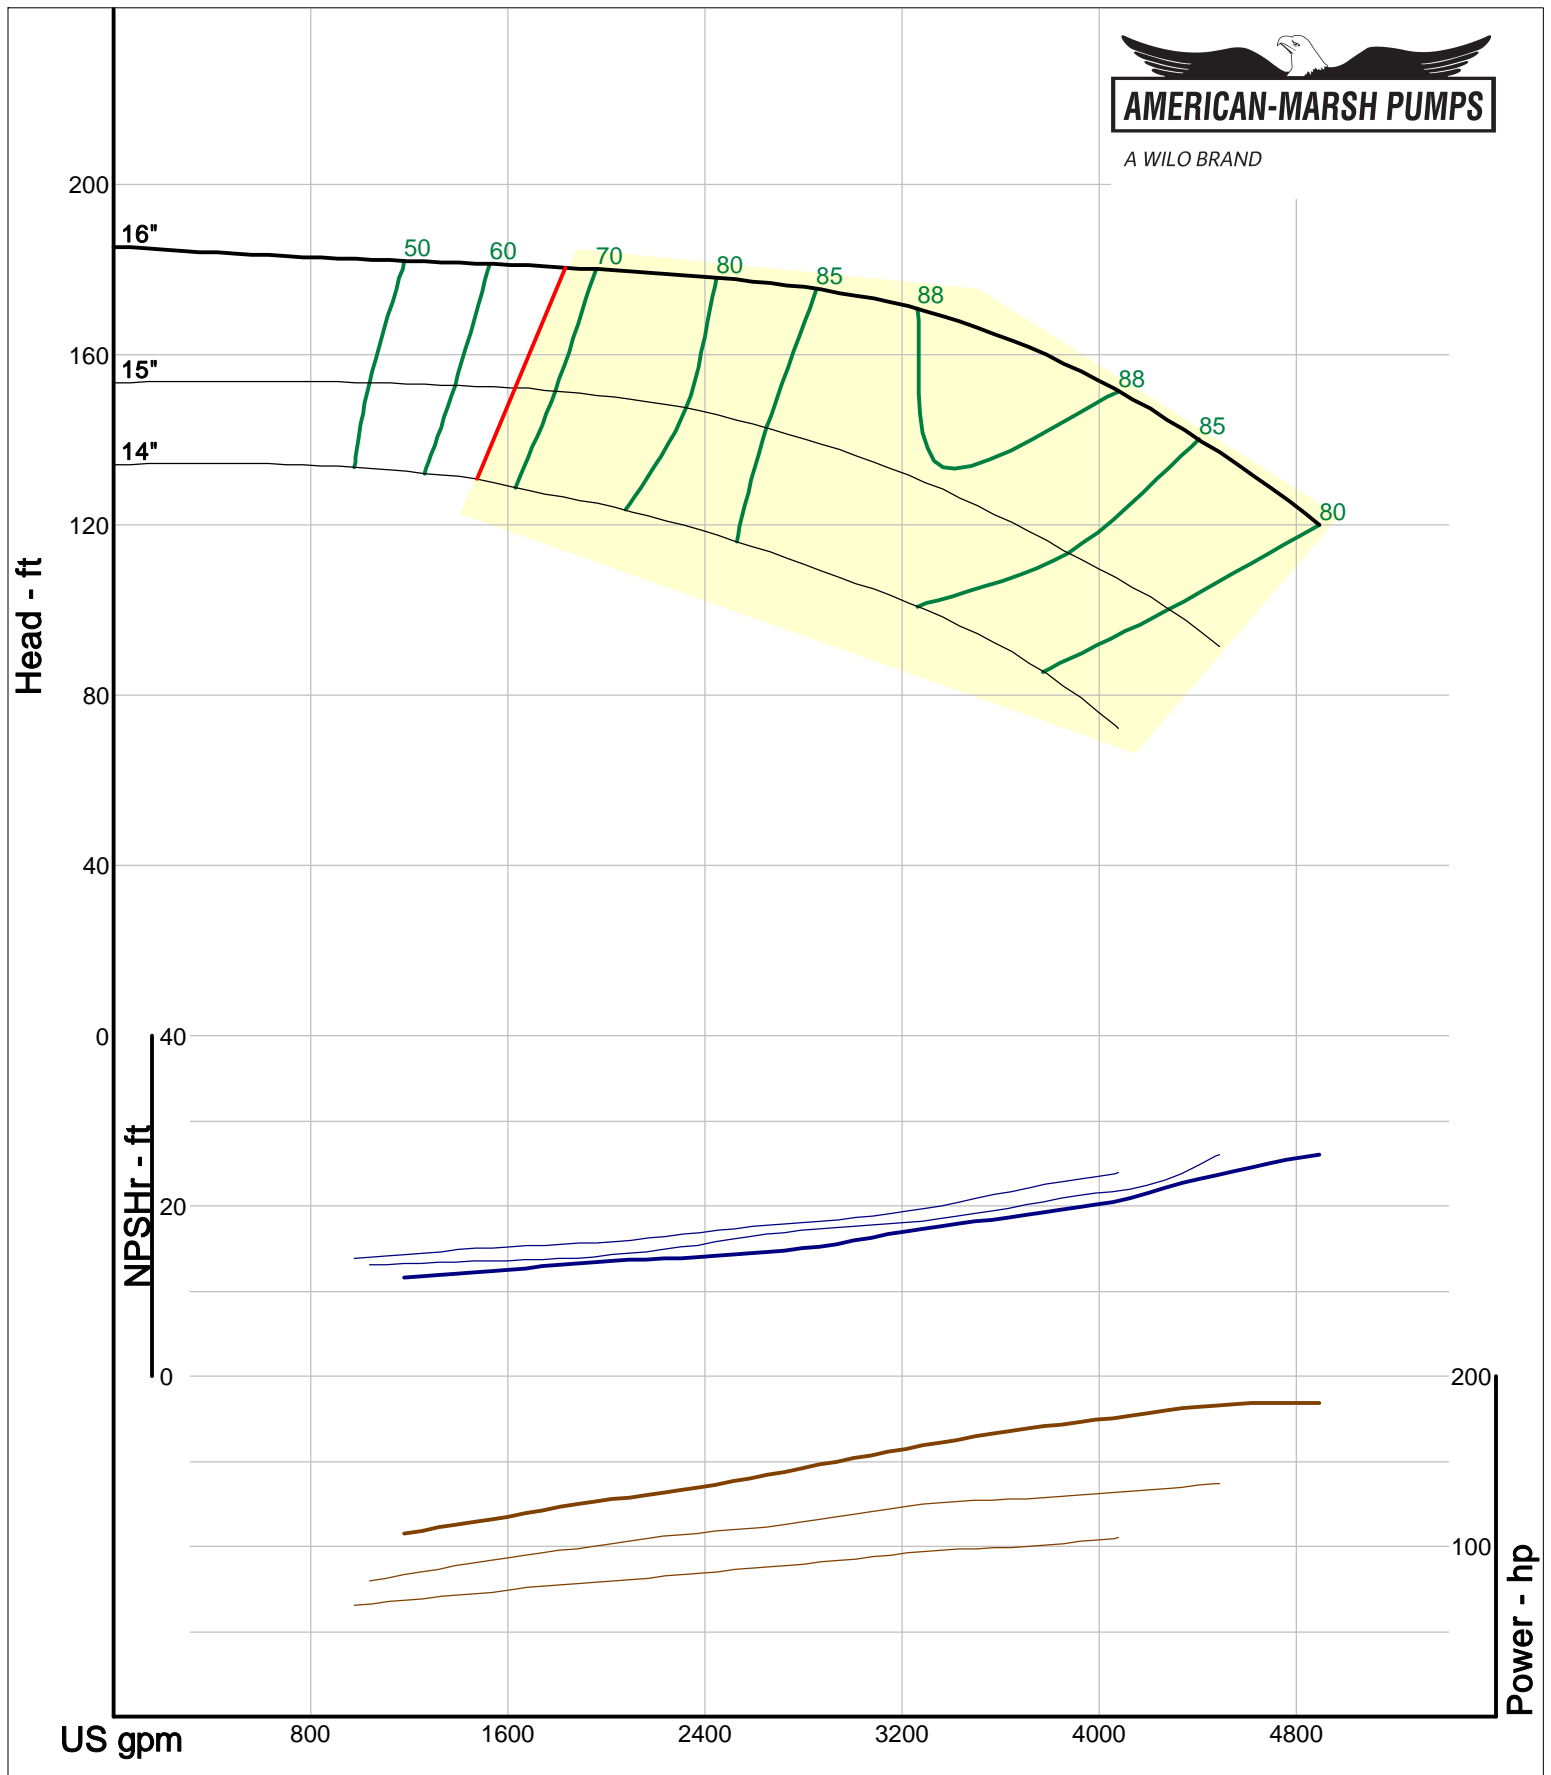

Company: American-Marsh Pumps
 Name:
 12/10/05

American-Marsh Pumps
 Catalog: WTRWKS-2005c.50, vers 2.5c
 460_OSD_OP - 1500

Size: 3L8x10-14/OP
 Speed: 1450 rpm
 Dia: 14 in
 Curve: CS-17554

A WILO BRAND

Company: American-Marsh Pumps
Name:
12/10/05

American-Marsh Pumps
Catalog: WTRWKS-2005c.50, vers 2.5c
460_OSD_OP - 1500

Size: 3L8x10-16/OP
Speed: 1450 rpm
Dia: 16 in
Curve: CS-17563

A WILO BRAND

Company: American-Marsh Pumps
Name:
12/10/05

American-Marsh Pumps
Catalog: WTRWKS-2005c.50, vers 2.5c
460_OSD_OP - 1500

Size: 3L8x10-16H/OP
Speed: 1450 rpm
Dia: 15 in
Curve: CS-17566