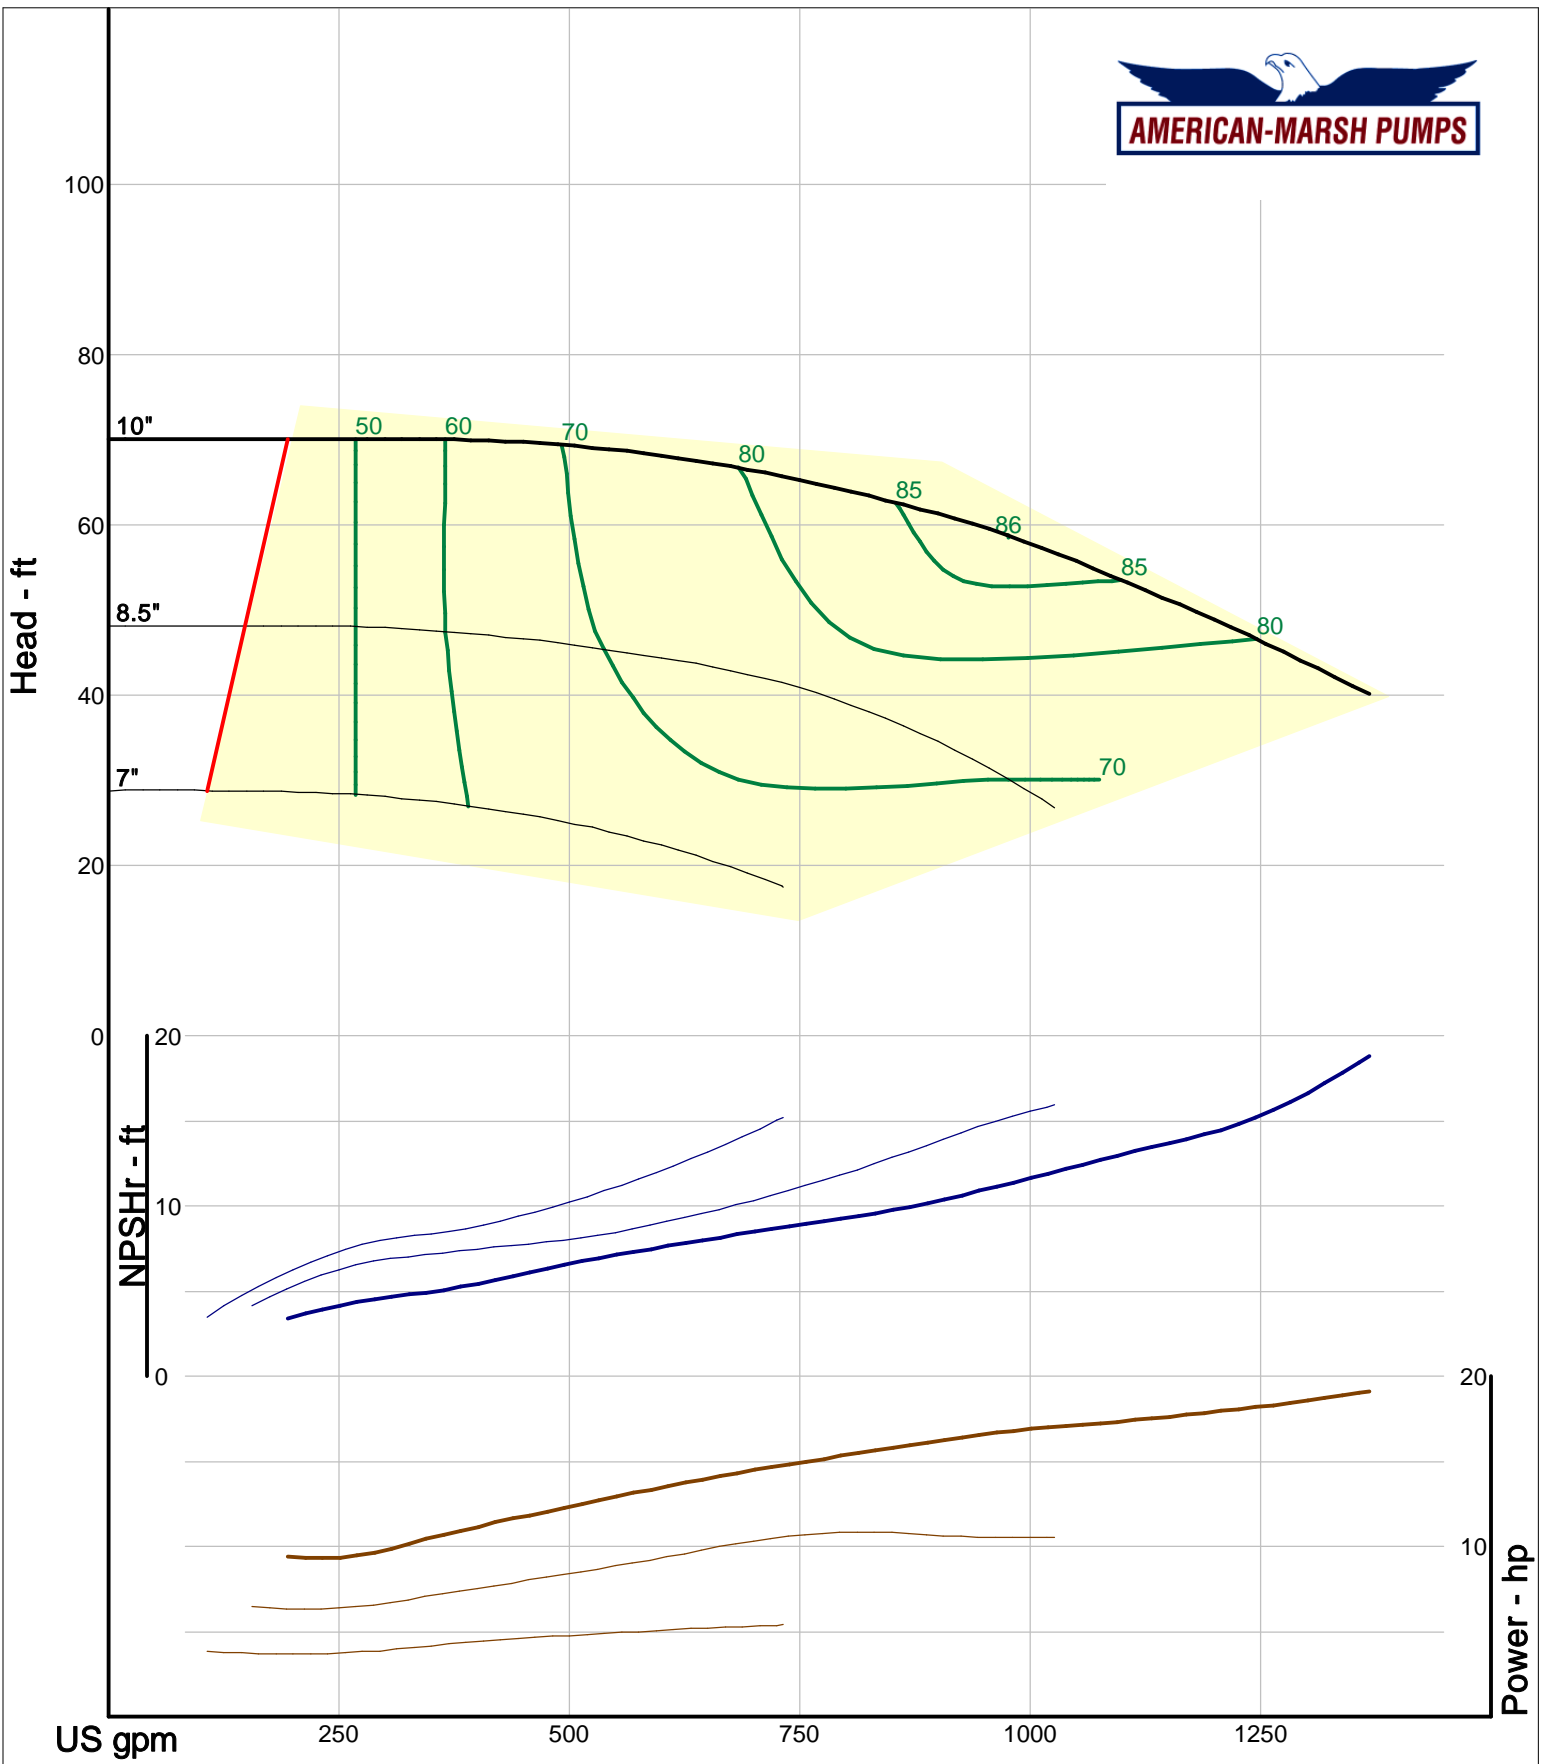

Company: American-Marsh Pumps
 Name:
 12/10/05

American-Marsh Pumps
 Catalog: WTRWKS-2005c.50, vers 2.5c
 460_OSD_OP - 1500

Size: 2L3x4-10H/OP
 Speed: 1450 rpm
 Dia: 10 in
 Curve: CS-17533

Company: American-Marsh Pumps
 Name:
 12/10/05

American-Marsh Pumps
 Catalog: WTRWKS-2005c.50, vers 2.5c
 460_OSD_OP - 1500

Size: 2L3x4-13/OP
 Speed: 1450 rpm
 Dia: 13 in
 Curve: CS-17547

Company: American-Marsh Pumps
 Name:
 12/10/05

American-Marsh Pumps
 Catalog: WTRWKS-2005c.50, vers 2.5c
 460_OSD_OP - 1500

Size: 2L4x6-10/OP
 Speed: 1450 rpm
 Dia: 10 in
 Curve: CS-17536

Company: American-Marsh Pumps
 Name:
 12/10/05

American-Marsh Pumps
 Catalog: WTRWKS-2005c.50, vers 2.5c
 460_OSD_OP - 1500

Size: 2L4x6-10H/OP
 Speed: 1450 rpm
 Dia: 10 in
 Curve: CS-17538