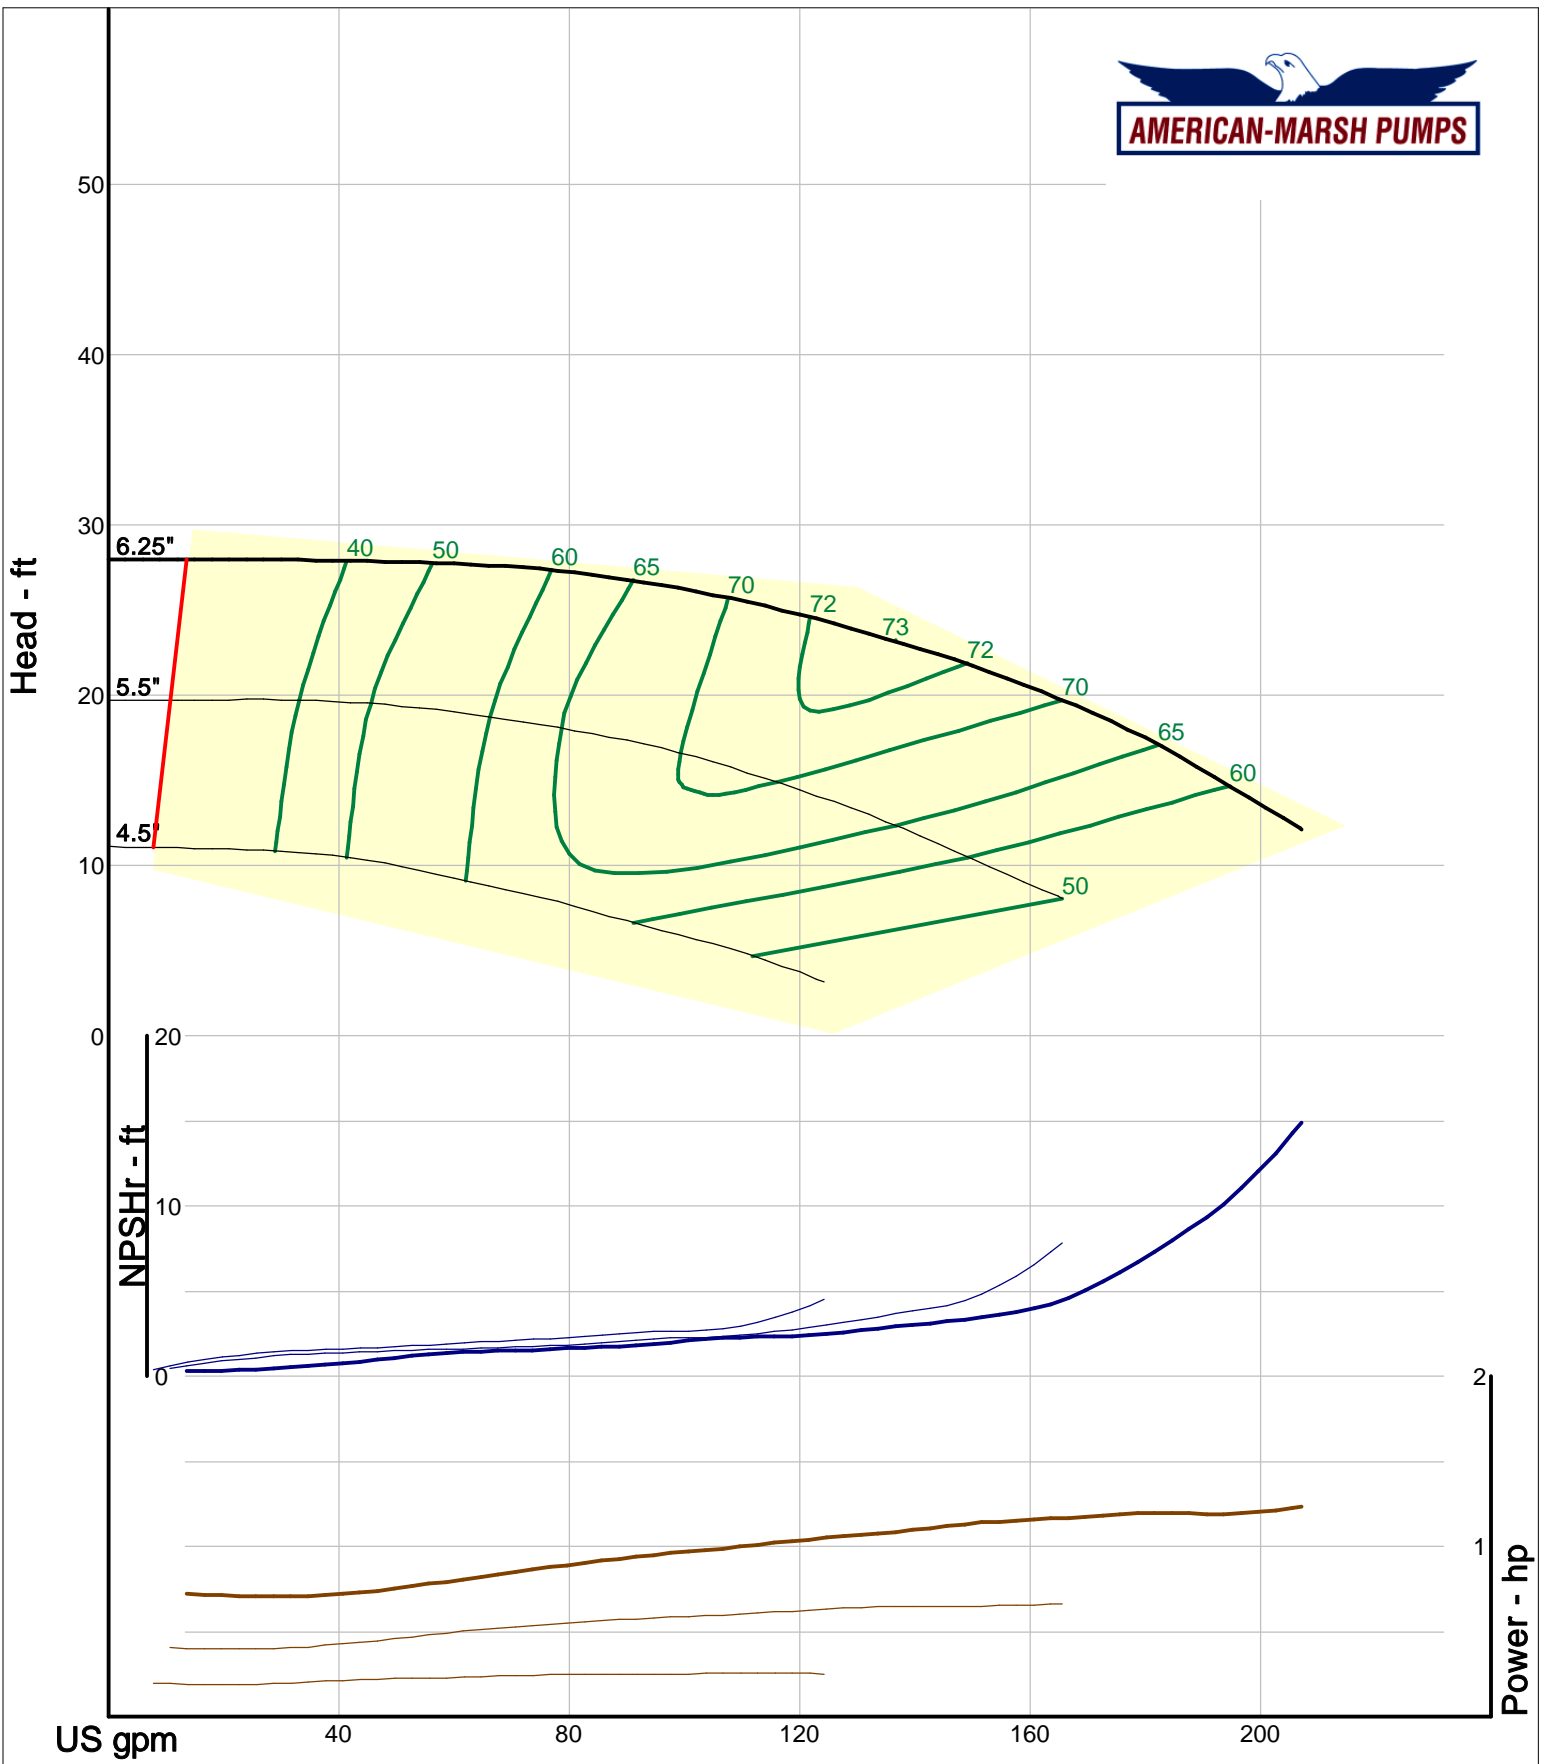

American-Marsh Pumps
 Catalog: WTRWKS-2005c.50, vers 2.5c
 460_OSD_OP - 1500

Size: 1L1.5x3-6/OP
 Speed: 1450 rpm
 Dia: 6.25 in
 Curve: CS-17504

Company: American-Marsh Pumps
 Name:
 12/10/05

American-Marsh Pumps
 Catalog: WTRWKS-2005c.50, vers 2.5c
 460_OSD_OP - 1500

Size: 1L1.5x3-8/OP
 Speed: 1450 rpm
 Dia: 8.188 in
 Curve: CS-17513

Company: American-Marsh Pumps
 Name:
 12/10/05

American-Marsh Pumps
 Catalog: WTRWKS-2005c.50, vers 2.5c
 460_OSD_OP - 1500

Size: 2L1x2-10A/OP
 Speed: 1450 rpm
 Dia: 10 in
 Curve: CS-17522

Company: American-Marsh Pumps
 Name:
 12/10/05

American-Marsh Pumps
 Catalog: WTRWKS-2005c.50, vers 2.5c
 460_OSD_OP - 1500

Size: 2L1.5x3-10A/OP
 Speed: 1450 rpm
 Dia: 10 in
 Curve: CS-17525

Company: American-Marsh Pumps
 Name:
 12/10/05

American-Marsh Pumps
 Catalog: WTRWKS-2005c.50, vers 2.5c
 460_OSD_OP - 1500

Size: 2L1.5x3-13/OP
 Speed: 1450 rpm
 Dia: 13 in
 Curve: CS-17541

Company: American-Marsh Pumps
 Name:
 12/10/05

American-Marsh Pumps
 Catalog: WTRWKS-2005c.50, vers 2.5c
 460_OSD_OP - 1500