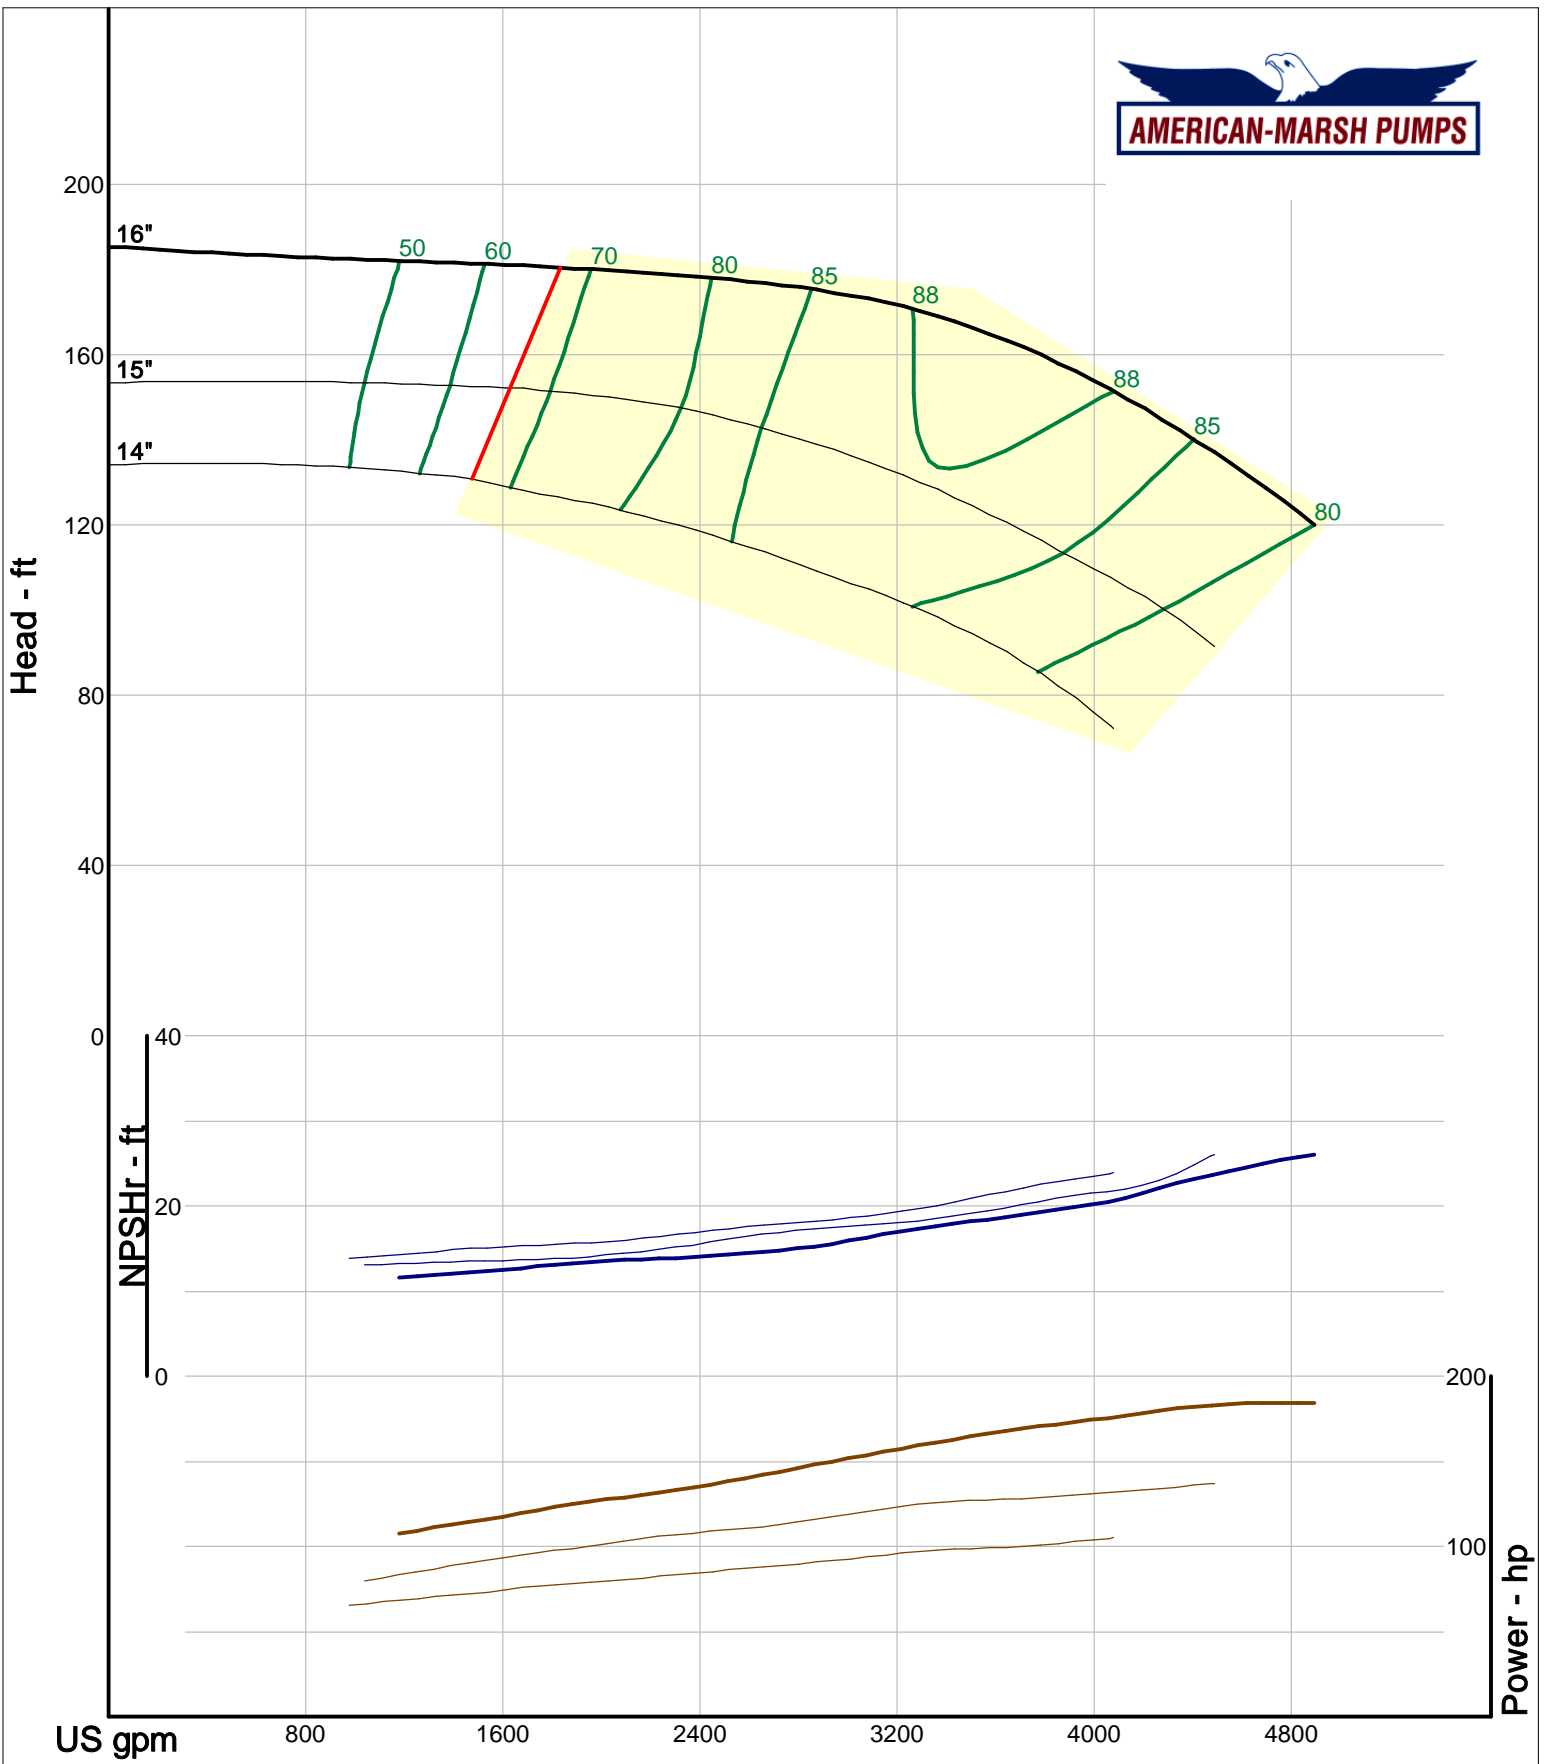

Size: 2L4x6-10/OP
 Speed: 1450 rpm
 Dia: 10 in
 Curve: CS-17536

Company: American-Marsh Pumps
 Name:
 12/10/05

American-Marsh Pumps
 Catalog: WTRWKS-2005c.50, vers 2.5c
 460_OSD_OP - 1500

Size: 2L4x6-10H/OP
 Speed: 1450 rpm
 Dia: 10 in
 Curve: CS-17538

American-Marsh Pumps
 Catalog: WTRWKS-2005c.50, vers 2.5c
 460_OSD_OP - 1500

Size: 3L4x6-16/OP
 Speed: 1450 rpm
 Dia: 16 in
 Curve: CS-17557

Company: American-Marsh Pumps
 Name:
 12/10/05

American-Marsh Pumps
 Catalog: WTRWKS-2005c.50, vers 2.5c
 460_OSD_OP - 1500

Size: 3L6x8-14A/OP
 Speed: 1450 rpm
 Dia: 14 in
 Curve: CS-17551

Company: American-Marsh Pumps
Name:
12/10/05

American-Marsh Pumps
Catalog: WTRWKS-2005c.50, vers 2.5c
460_OSD_OP - 1500

Size: 3L6x8-16A/OP
Speed: 1450 rpm
Dia: 16 in
Curve: CS-17560

Company: American-Marsh Pumps
 Name:
 12/10/05

American-Marsh Pumps
 Catalog: WTRWKS-2005c.50, vers 2.5c
 460_OSD_OP - 1500

Size: 3L8x10-14/OP
 Speed: 1450 rpm
 Dia: 14 in
 Curve: CS-17554

Company: American-Marsh Pumps
Name:
12/10/05