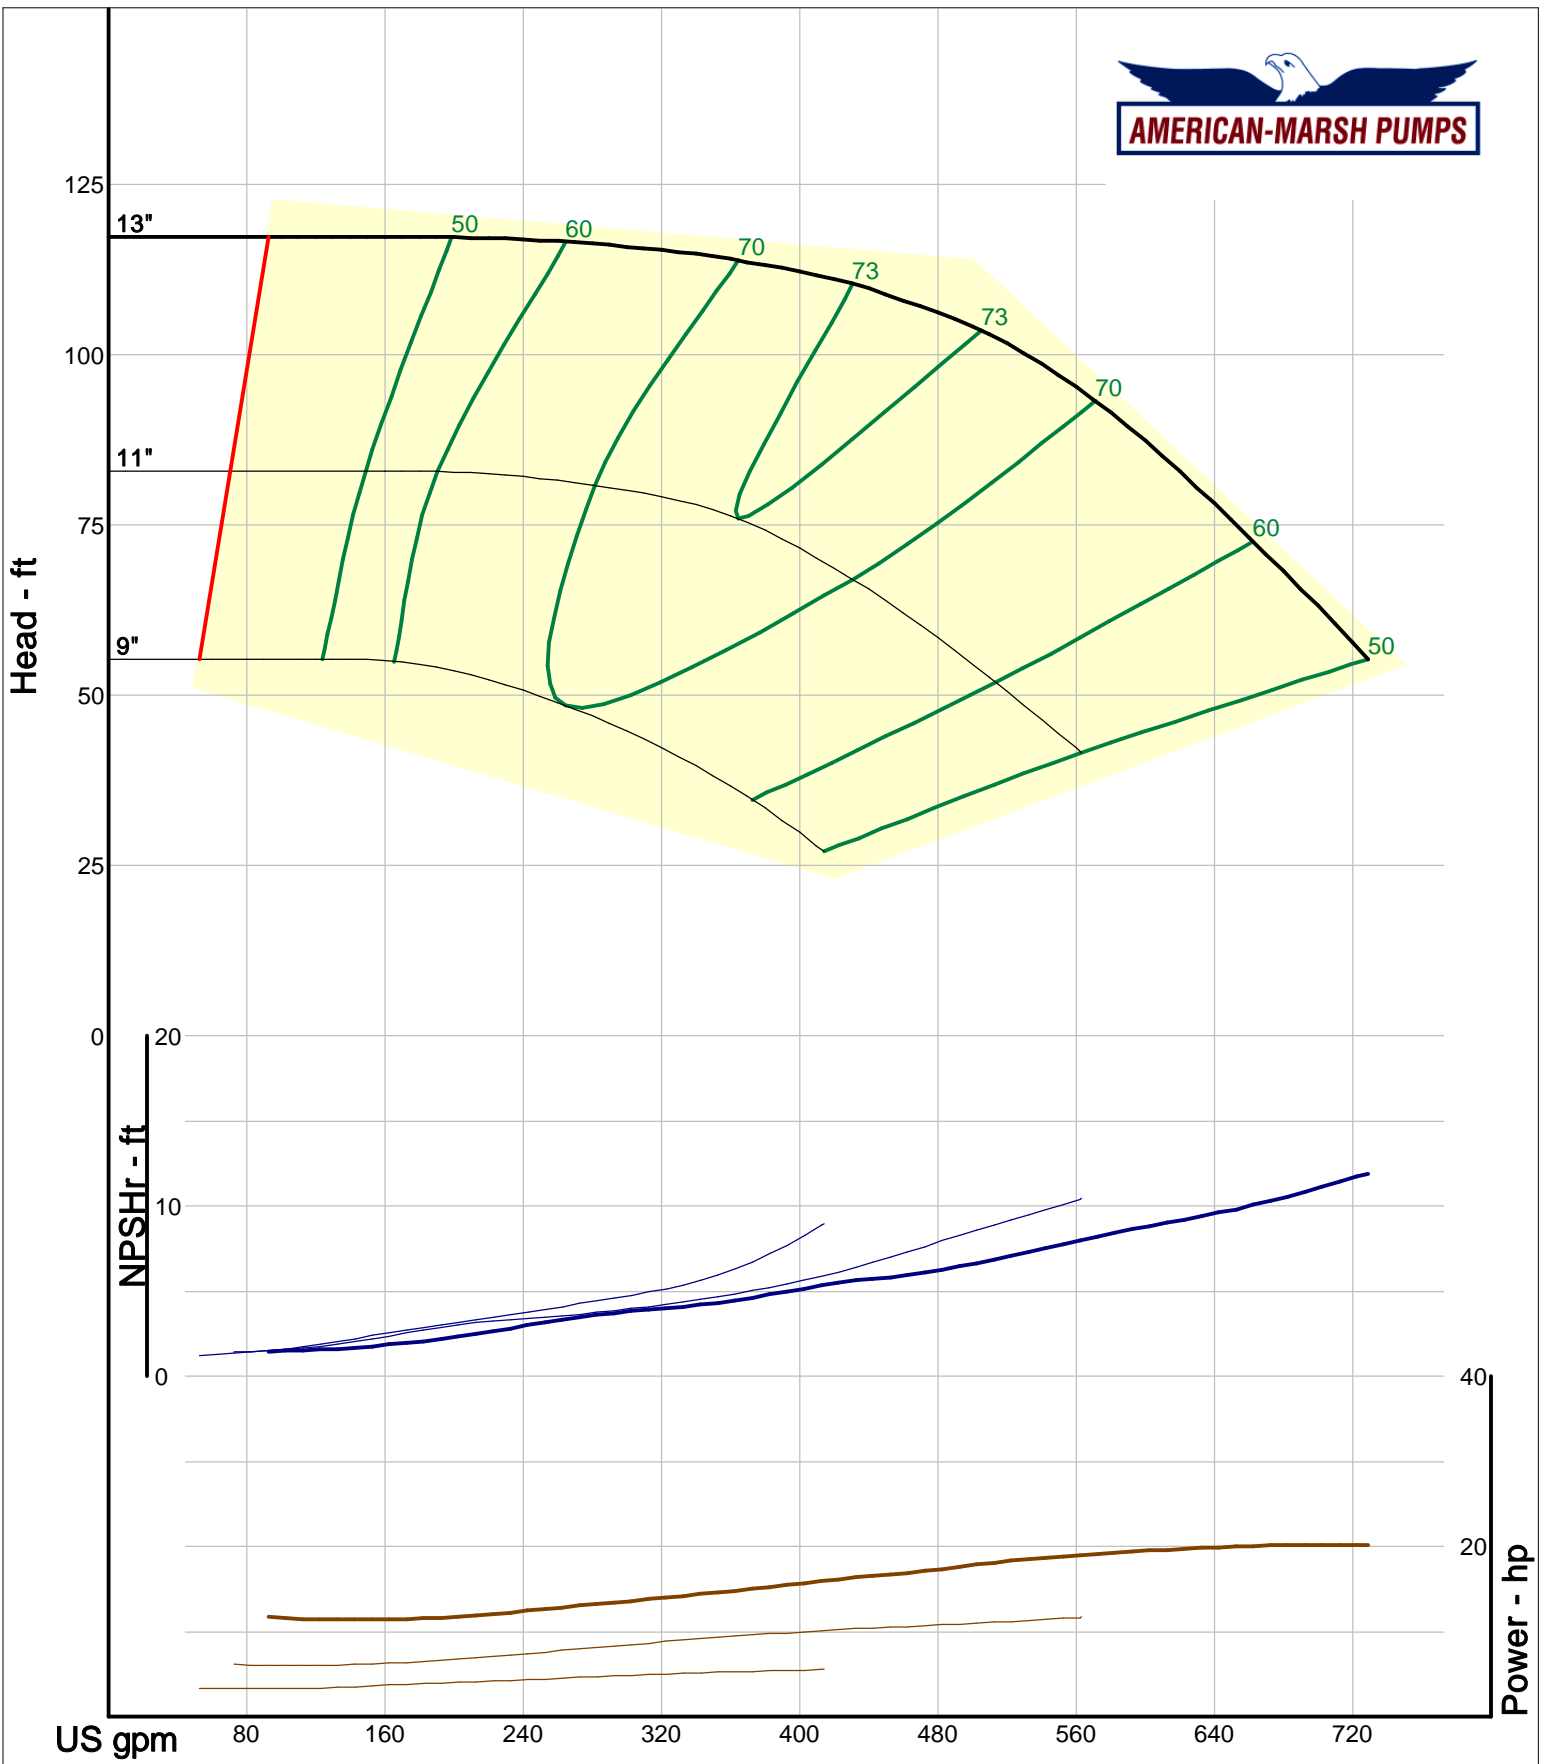

American-Marsh Pumps
 Catalog: WTRWKS-2005c.50, vers 2.5c
 460_OSD_OP - 1500

Size: 2L2x3-13/OP
 Speed: 1450 rpm
 Dia: 13 in
 Curve: CS-17544

Company: American-Marsh Pumps
 Name:
 12/10/05

American-Marsh Pumps
 Catalog: WTRWKS-2005c.50, vers 2.5c
 460_OSD_OP - 1500

Size: 2L3x4-8/OP
 Speed: 1450 rpm
 Dia: 8.188 in
 Curve: CS-17519

Company: American-Marsh Pumps
 Name:
 12/10/05

American-Marsh Pumps
 Catalog: WTRWKS-2005c.50, vers 2.5c
 460_OSD_OP - 1500

Size: 2L3x4-10/OP
 Speed: 1450 rpm
 Dia: 10 in
 Curve: CS-17531

Company: American-Marsh Pumps
 Name:
 12/10/05

American-Marsh Pumps
 Catalog: WTRWKS-2005c.50, vers 2.5c
 460_OSD_OP - 1500

Size: 2L3x4-10H/OP
 Speed: 1450 rpm
 Dia: 10 in
 Curve: CS-17533

Company: American-Marsh Pumps
 Name:
 12/10/05

Size: 2L4x6-10/OP
 Speed: 1450 rpm
 Dia: 10 in
 Curve: CS-17536

Company: American-Marsh Pumps
 Name:
 12/10/05

American-Marsh Pumps
 Catalog: WTRWKS-2005c.50, vers 2.5c
 460_OSD_OP - 1500

Size: 2L4x6-10H/OP
 Speed: 1450 rpm
 Dia: 10 in
 Curve: CS-17538