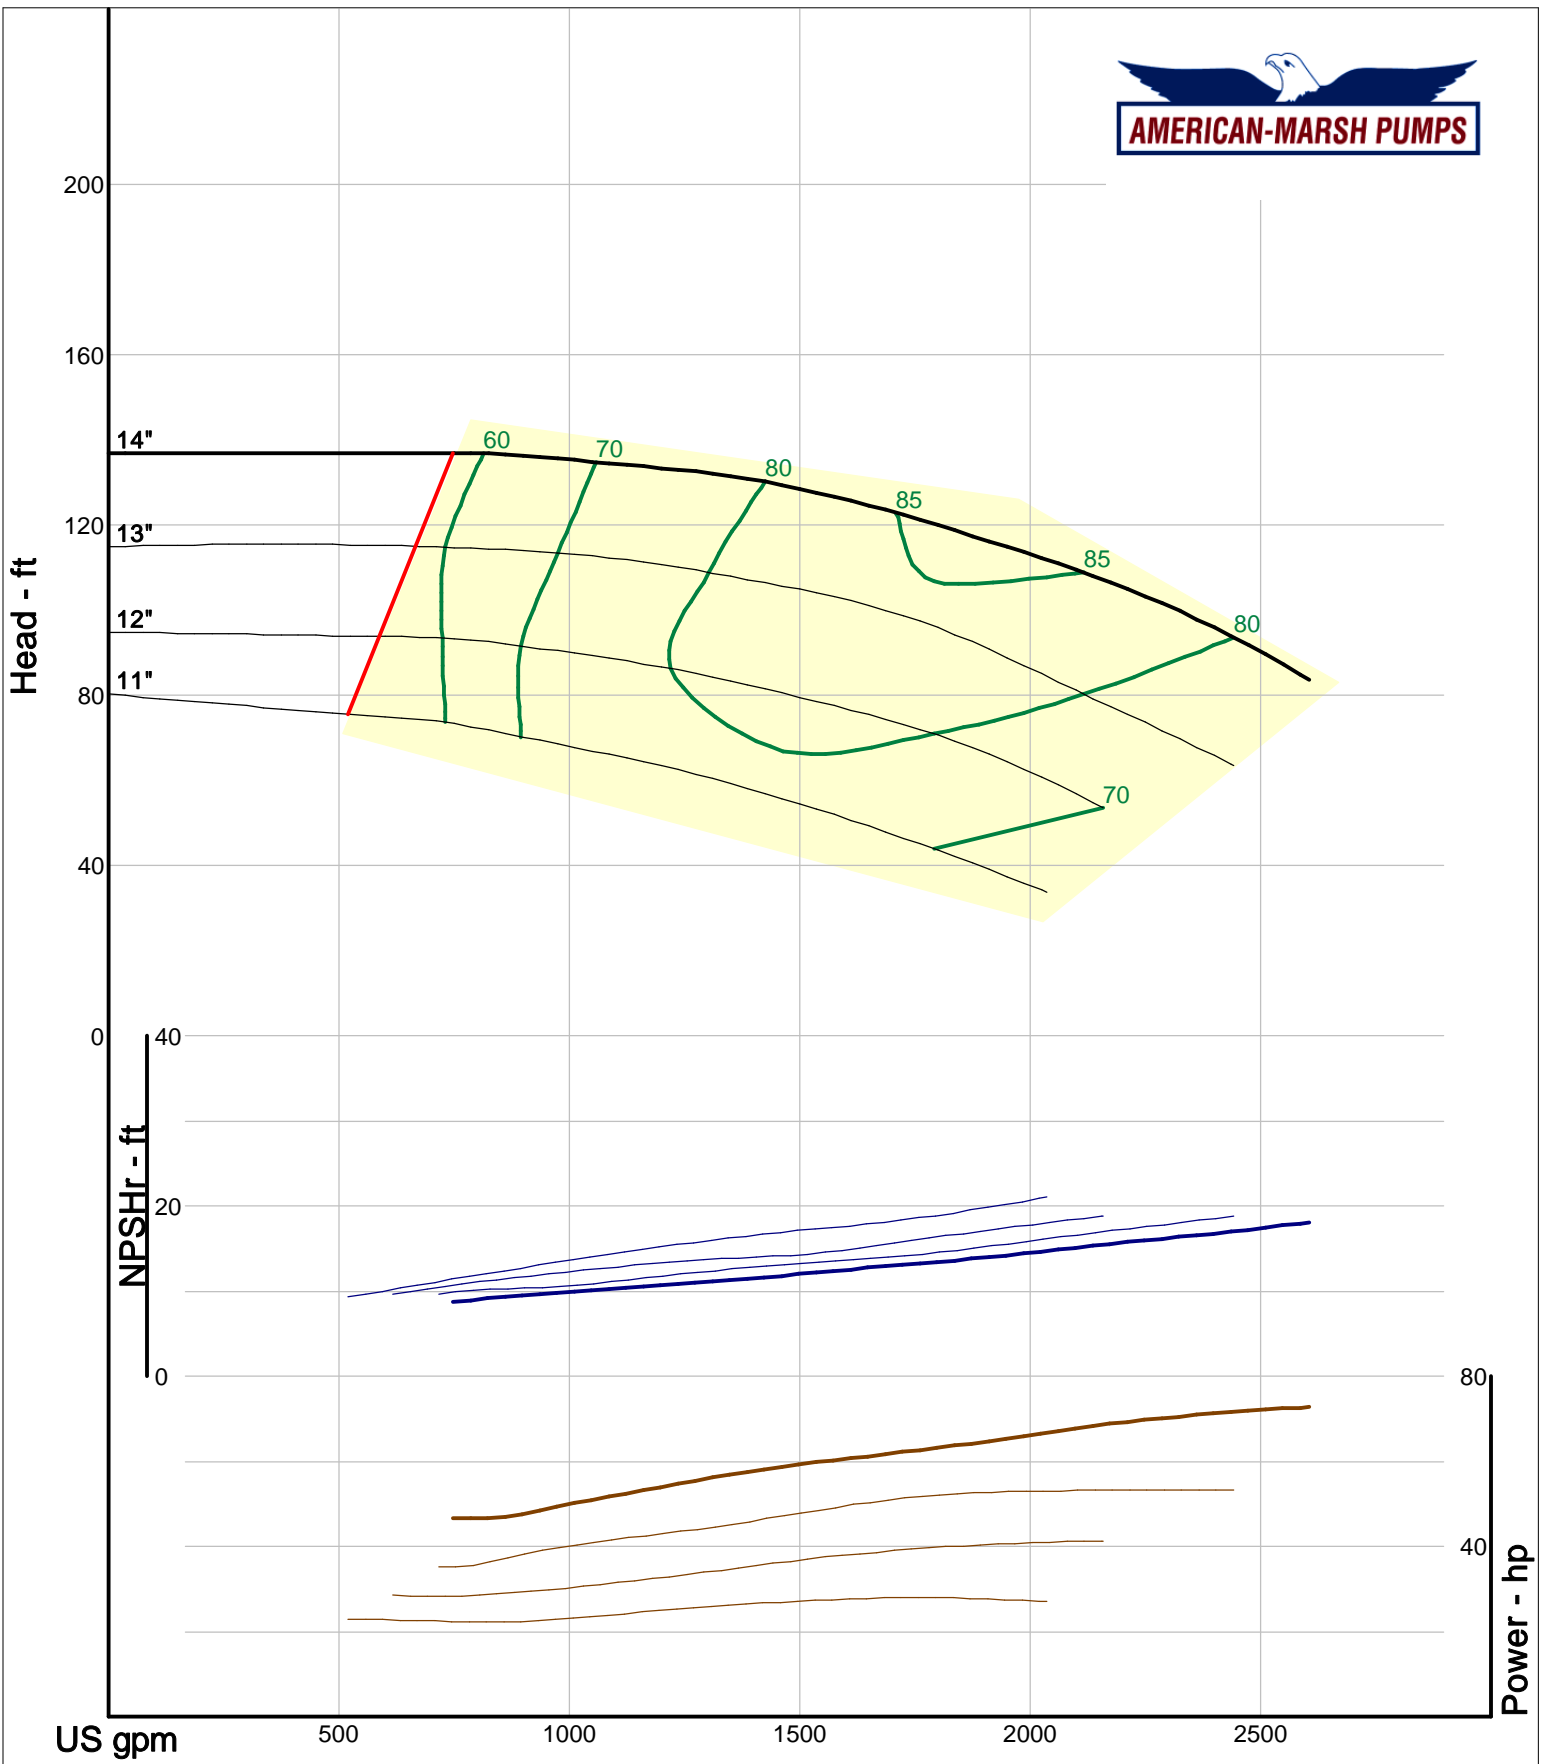

American-Marsh Pumps
 Catalog: WTRWKS-2005c.50, vers 2.5c
 460_OSD_OP - 1500

Size: 2L3x4-13/OP
 Speed: 1450 rpm
 Dia: 13 in
 Curve: CS-17547

Company: American-Marsh Pumps
 Name:
 12/10/05

American-Marsh Pumps
 Catalog: WTRWKS-2005c.50, vers 2.5c
 460_OSD_OP - 1500

Size: 2L4x6-10/OP
 Speed: 1450 rpm
 Dia: 10 in
 Curve: CS-17536

Company: American-Marsh Pumps
 Name:
 12/10/05

American-Marsh Pumps
 Catalog: WTRWKS-2005c.50, vers 2.5c
 460_OSD_OP - 1500

Size: 2L4x6-10H/OP
 Speed: 1450 rpm
 Dia: 10 in
 Curve: CS-17538

Company: American-Marsh Pumps
 Name:
 12/10/05

American-Marsh Pumps
 Catalog: WTRWKS-2005c.50, vers 2.5c
 460_OSD_OP - 1500

Size: 2L4x6-13A/OP
 Speed: 1450 rpm
 Dia: 13 in
 Curve: CS-17549

Company: American-Marsh Pumps
 Name:
 12/10/05

American-Marsh Pumps
 Catalog: WTRWKS-2005c.50, vers 2.5c
 460_OSD_OP - 1500

Size: 3L4x6-16/OP
 Speed: 1450 rpm
 Dia: 16 in
 Curve: CS-17557

Company: American-Marsh Pumps
 Name:
 12/10/05

American-Marsh Pumps
 Catalog: WTRWKS-2005c.50, vers 2.5c
 460_OSD_OP - 1500