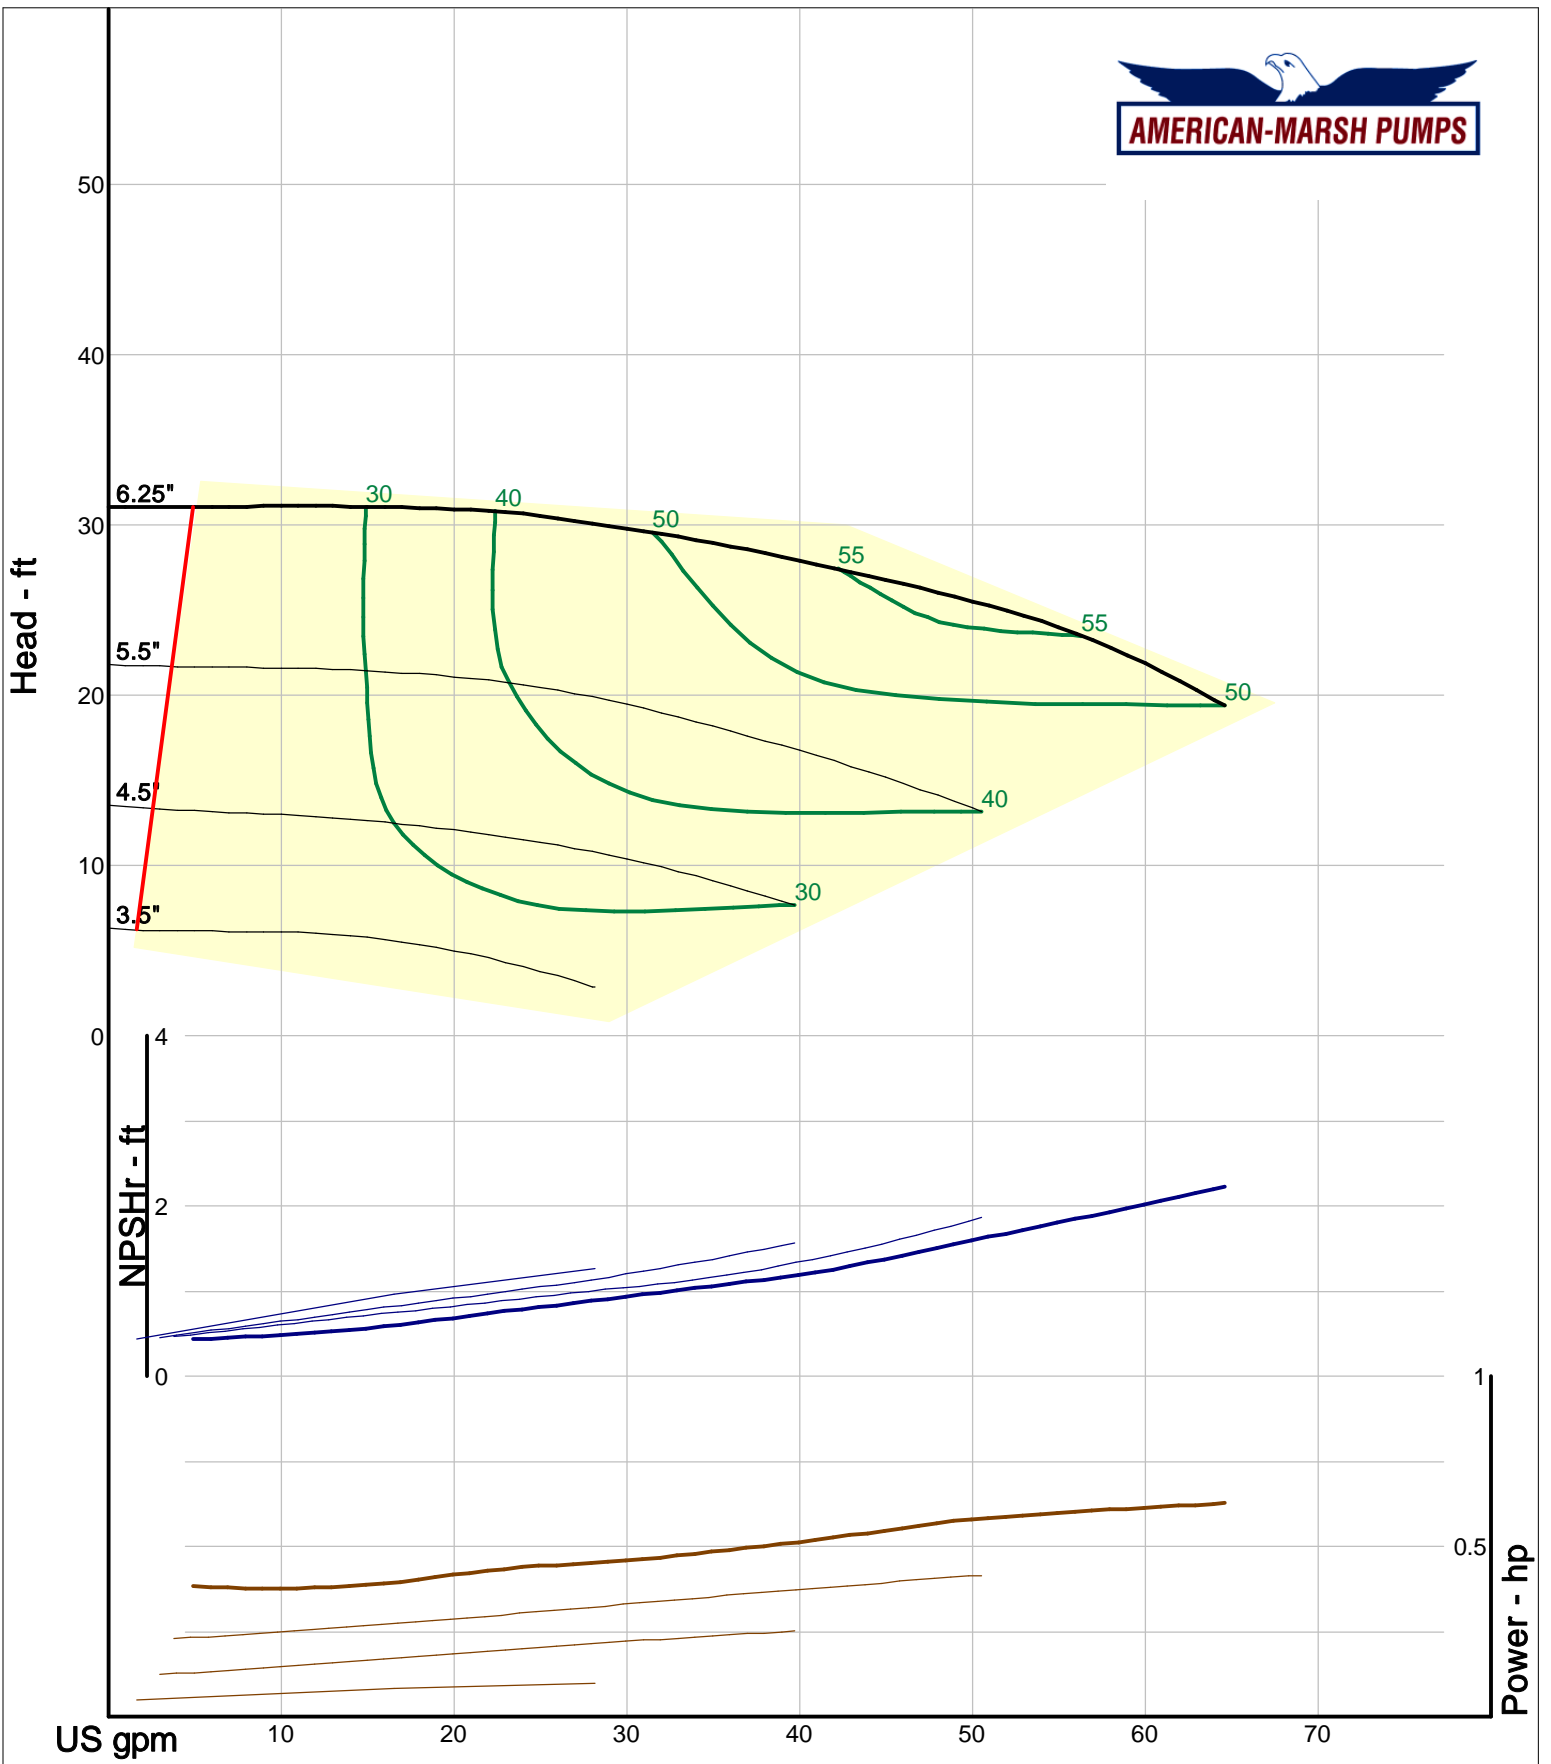

460 Series ANSI Process

1500 RPM Performance Curves
Semi-Open Impellers

Company: American-Marsh Pumps
 Name:
 12/10/05

American-Marsh Pumps
 Catalog: WTRWKS-2005c.50, vers 2.5c
 460_OSD_OP - 1500

Size: 1L1x1.5-6/OP
 Speed: 1450 rpm
 Dia: 6.25 in
 Curve: CS-17501

Company: American-Marsh Pumps
 Name:
 12/10/05

American-Marsh Pumps
 Catalog: WTRWKS-2005c.50, vers 2.5c
 460_OSD_OP - 1500

Size: 1L1x1.5-8/OP
 Speed: 1450 rpm
 Dia: 8.188 in
 Curve: CS-17510

Company: American-Marsh Pumps
 Name:
 12/10/05

American-Marsh Pumps
 Catalog: WTRWKS-2005c.50, vers 2.5c
 460_OSD_OP - 1500

Size: 1L1.5x3-6/OP
 Speed: 1450 rpm
 Dia: 6.25 in
 Curve: CS-17504

Company: American-Marsh Pumps
 Name:
 12/10/05

American-Marsh Pumps
 Catalog: WTRWKS-2005c.50, vers 2.5c
 460_OSD_OP - 1500

American-Marsh Pumps
 Catalog: WTRWKS-2005c.50, vers 2.5c
 460_OSD_OP - 1500

Size: 2L1.5x3-13/OP
 Speed: 1450 rpm
 Dia: 13 in
 Curve: CS-17541

Company: American-Marsh Pumps
 Name:
 12/10/05

American-Marsh Pumps
 Catalog: WTRWKS-2005c.50, vers 2.5c
 460_OSD_OP - 1500