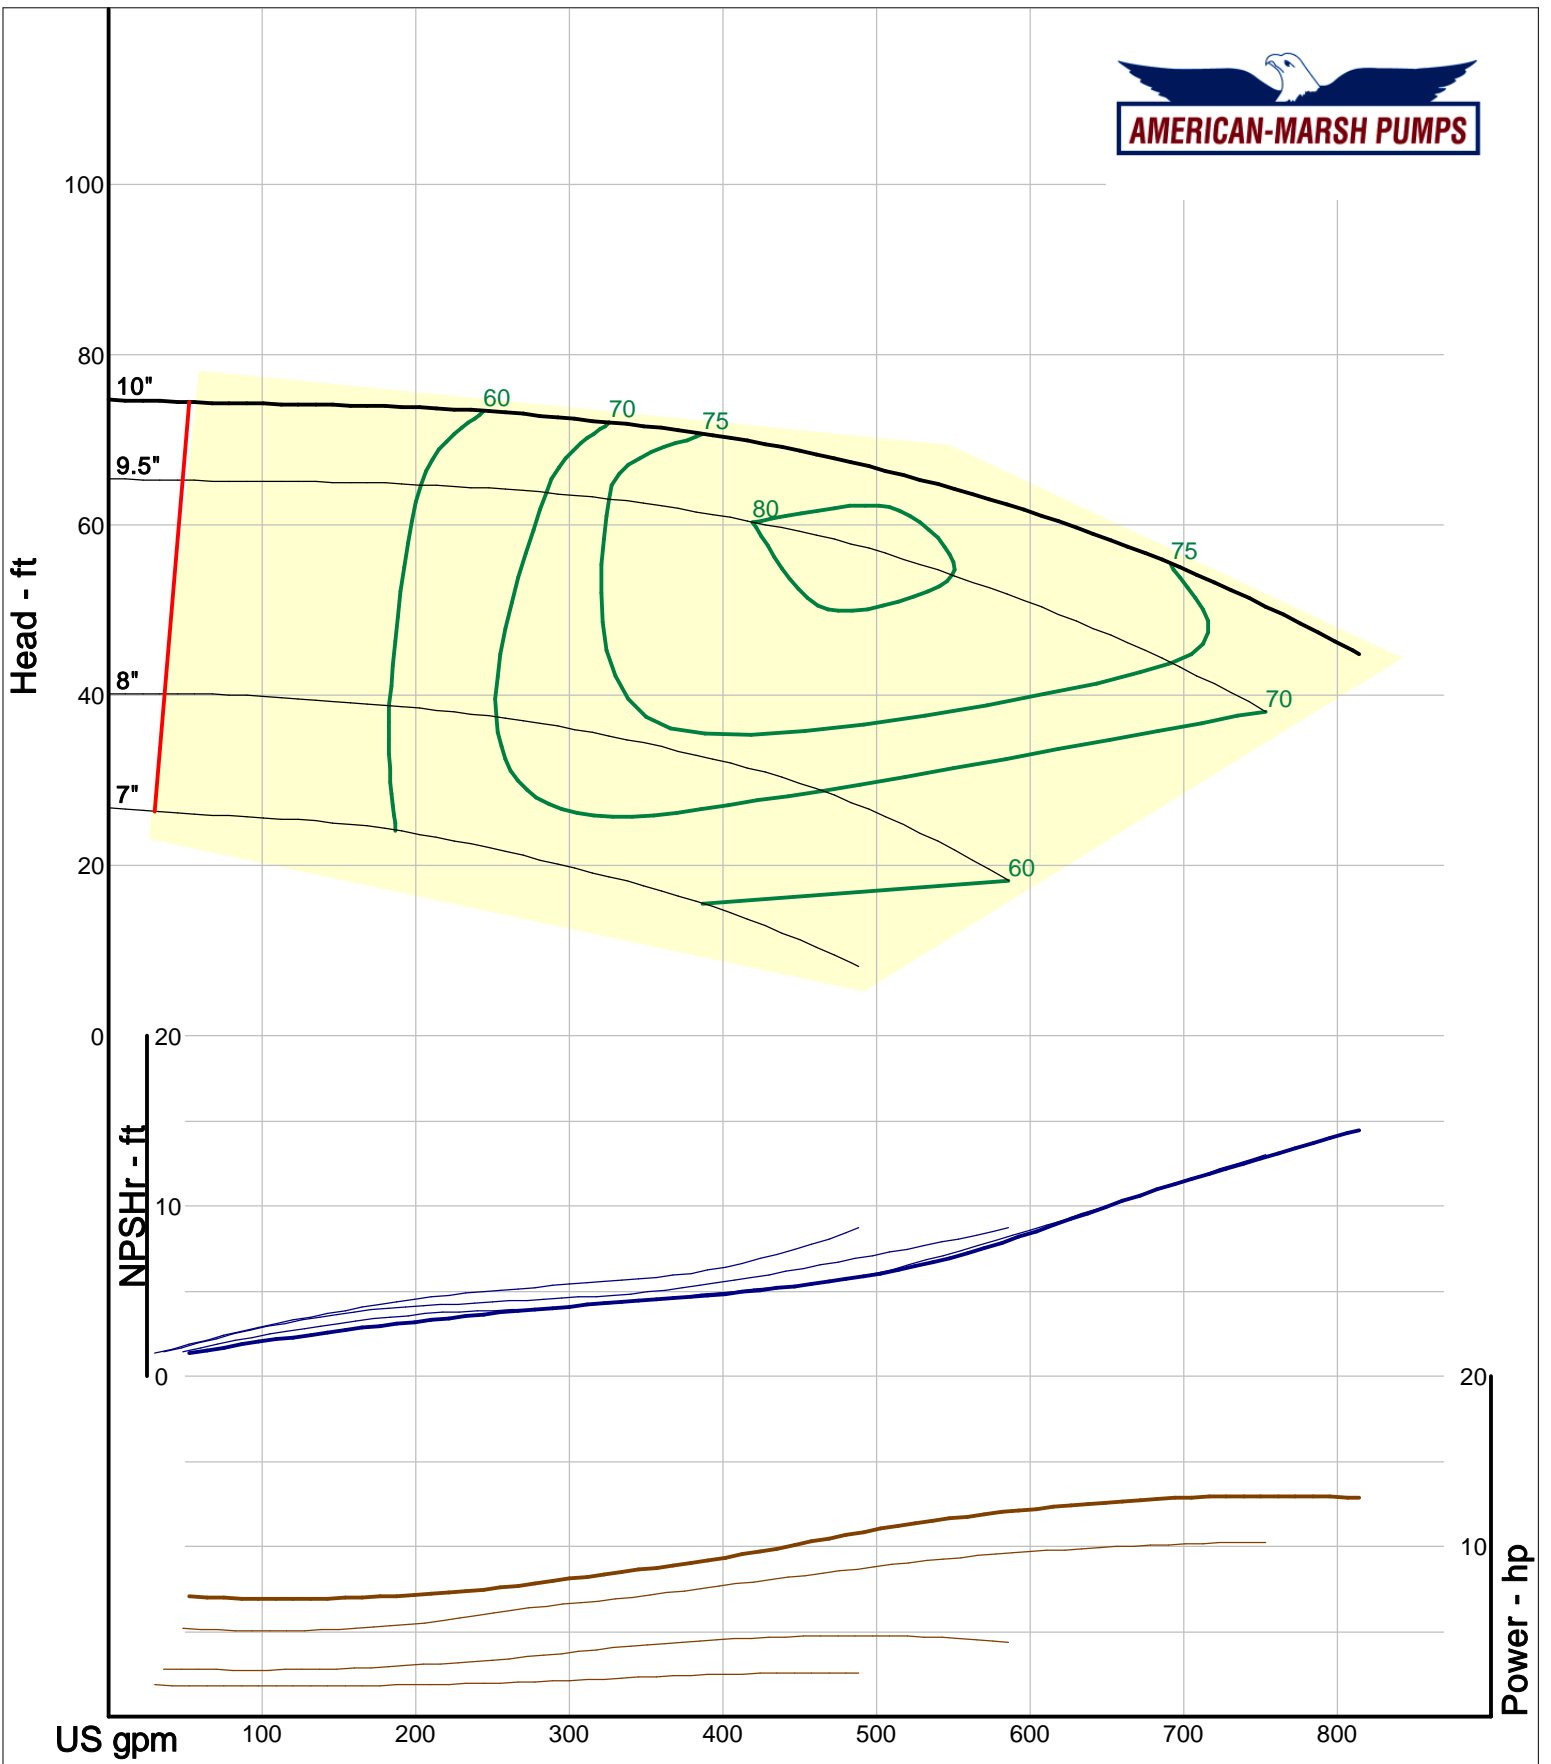

Company: American-Marsh Pumps
 Name:
 12/10/05

American-Marsh Pumps
 Catalog: WTRWKS-2005c.50, vers 2.5c
 460_OSD_OP - 1500

Size: 2L3x4-10H/OP
 Speed: 1450 rpm
 Dia: 10 in
 Curve: CS-17533

Company: American-Marsh Pumps
 Name:
 12/10/05

American-Marsh Pumps
 Catalog: WTRWKS-2005c.50, vers 2.5c
 460_OSD_OP - 1500

Size: 2L3x4-13/OP
 Speed: 1450 rpm
 Dia: 13 in
 Curve: CS-17547

Company: American-Marsh Pumps
 Name:
 12/10/05

American-Marsh Pumps
 Catalog: WTRWKS-2005c.50, vers 2.5c
 460_OSD_OP - 1500

Size: 2L4x6-10/OP
 Speed: 1450 rpm
 Dia: 10 in
 Curve: CS-17536

Company: American-Marsh Pumps
 Name:
 12/10/05

American-Marsh Pumps
 Catalog: WTRWKS-2005c.50, vers 2.5c
 460_OSD_OP - 1500

Size: 2L4x6-10H/OP
 Speed: 1450 rpm
 Dia: 10 in
 Curve: CS-17538