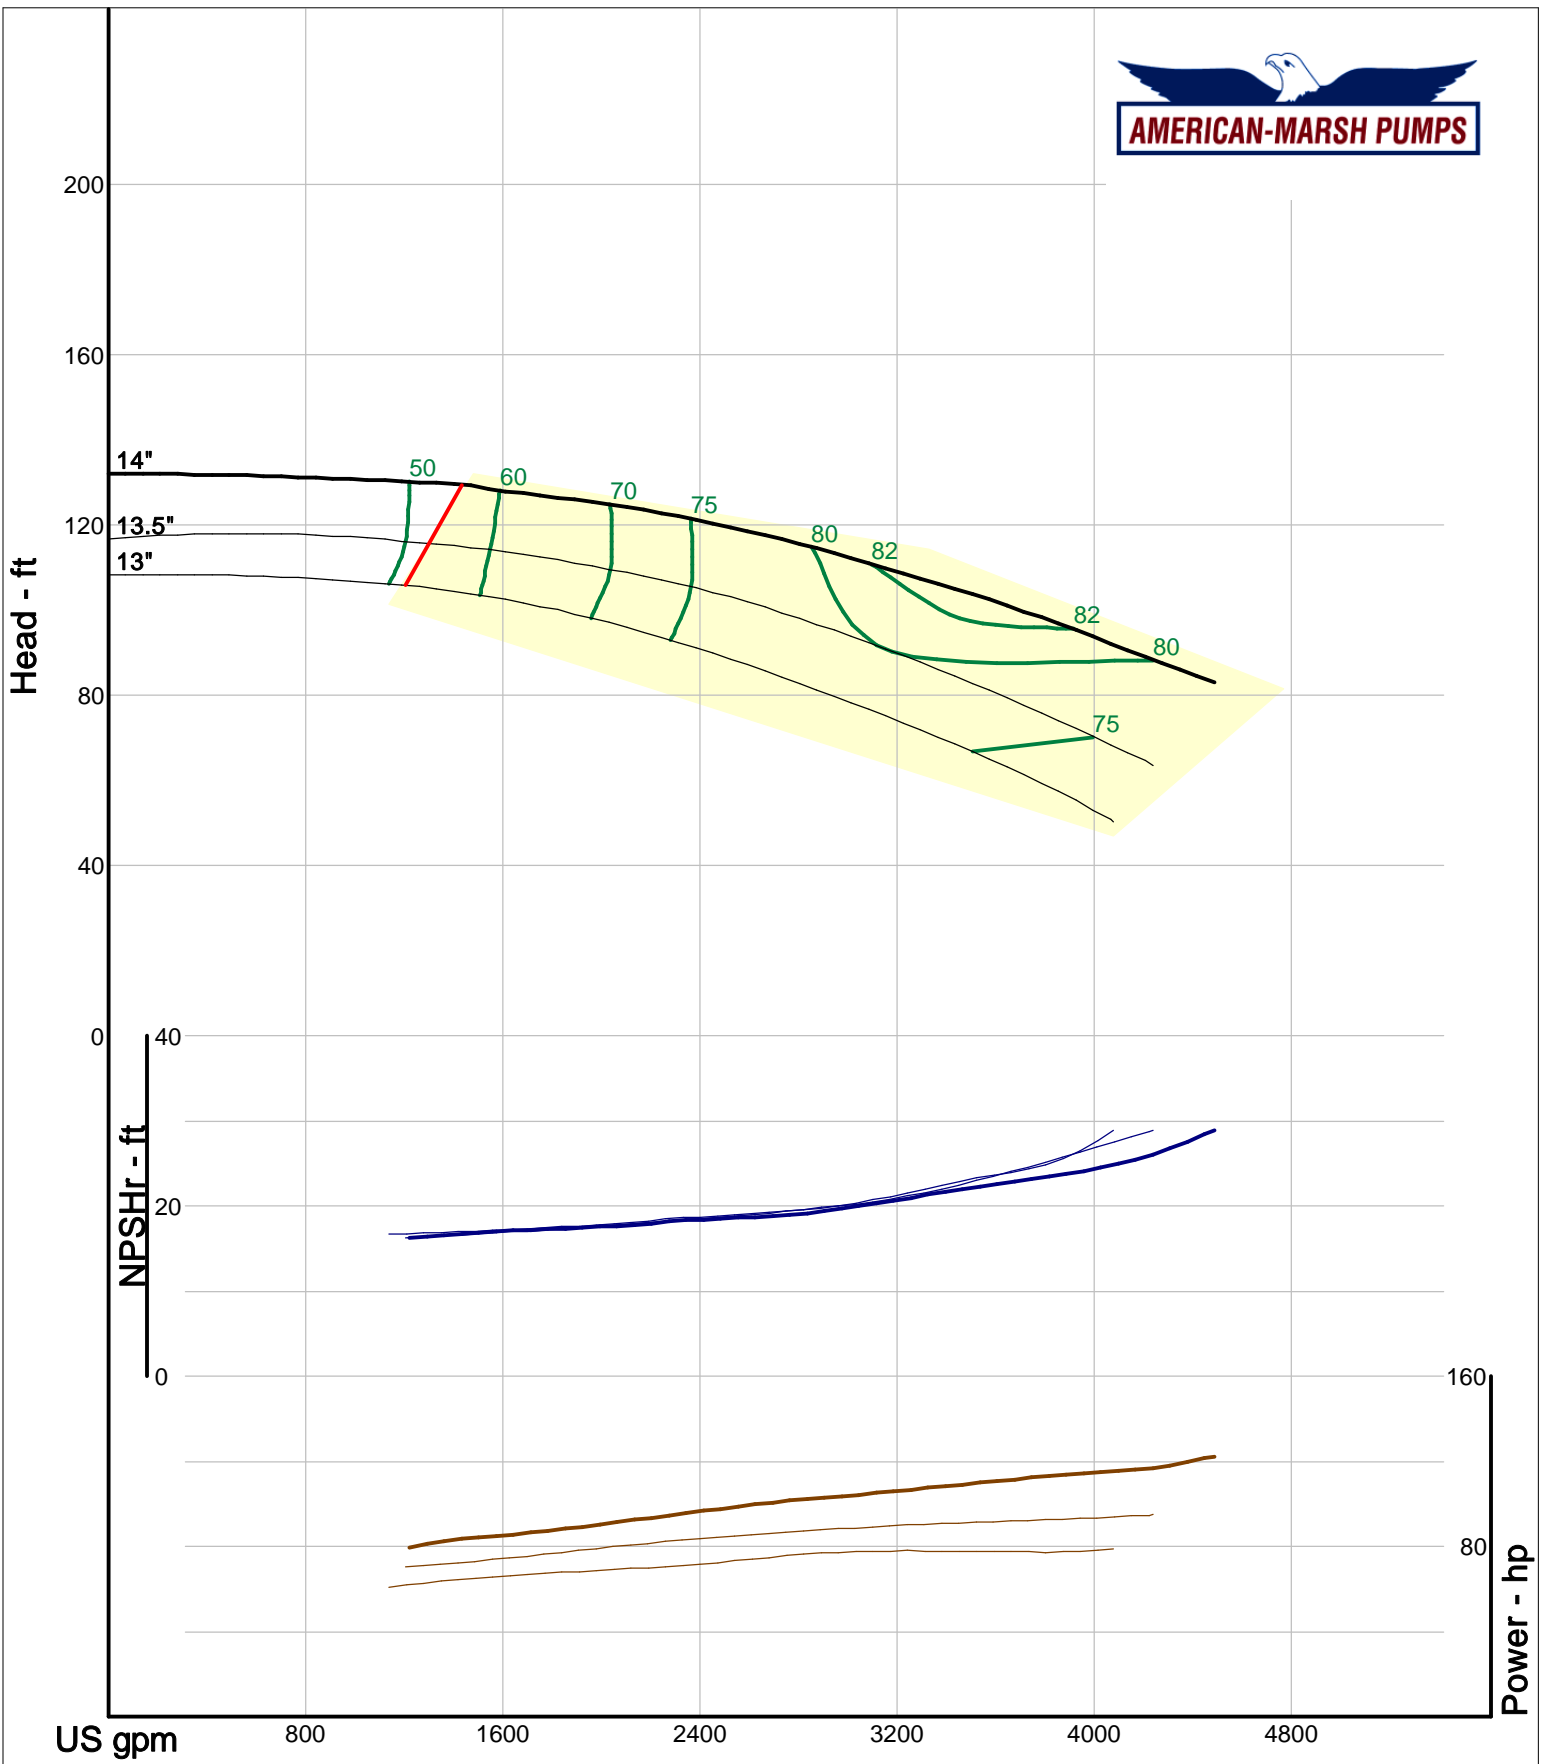

Size: 2L4x6-10/OP
 Speed: 1450 rpm
 Dia: 10 in
 Curve: CS-17536

Company: American-Marsh Pumps
 Name:
 12/10/05

American-Marsh Pumps
 Catalog: WTRWKS-2005c.50, vers 2.5c
 460_OSD_OP - 1500

Size: 2L4x6-10H/OP
 Speed: 1450 rpm
 Dia: 10 in
 Curve: CS-17538

Company: American-Marsh Pumps
 Name:
 12/10/05

American-Marsh Pumps
 Catalog: WTRWKS-2005c.50, vers 2.5c
 460_OSD_OP - 1500

Size: 2L4x6-13A/OP
 Speed: 1450 rpm
 Dia: 13 in
 Curve: CS-17549

Company: American-Marsh Pumps
 Name:
 12/10/05

American-Marsh Pumps
 Catalog: WTRWKS-2005c.50, vers 2.5c
 460_OSD_OP - 1500

Size: 3L4x6-16/OP
 Speed: 1450 rpm
 Dia: 16 in
 Curve: CS-17557

Company: American-Marsh Pumps
 Name:
 12/10/05

American-Marsh Pumps
 Catalog: WTRWKS-2005c.50, vers 2.5c
 460_OSD_OP - 1500

Size: 3L6x8-14A/OP
 Speed: 1450 rpm
 Dia: 14 in
 Curve: CS-17551

Company: American-Marsh Pumps
Name:
12/10/05

American-Marsh Pumps
Catalog: WTRWKS-2005c.50, vers 2.5c
460_OSD_OP - 1500

Size: 3L6x8-16A/OP
Speed: 1450 rpm
Dia: 16 in
Curve: CS-17560