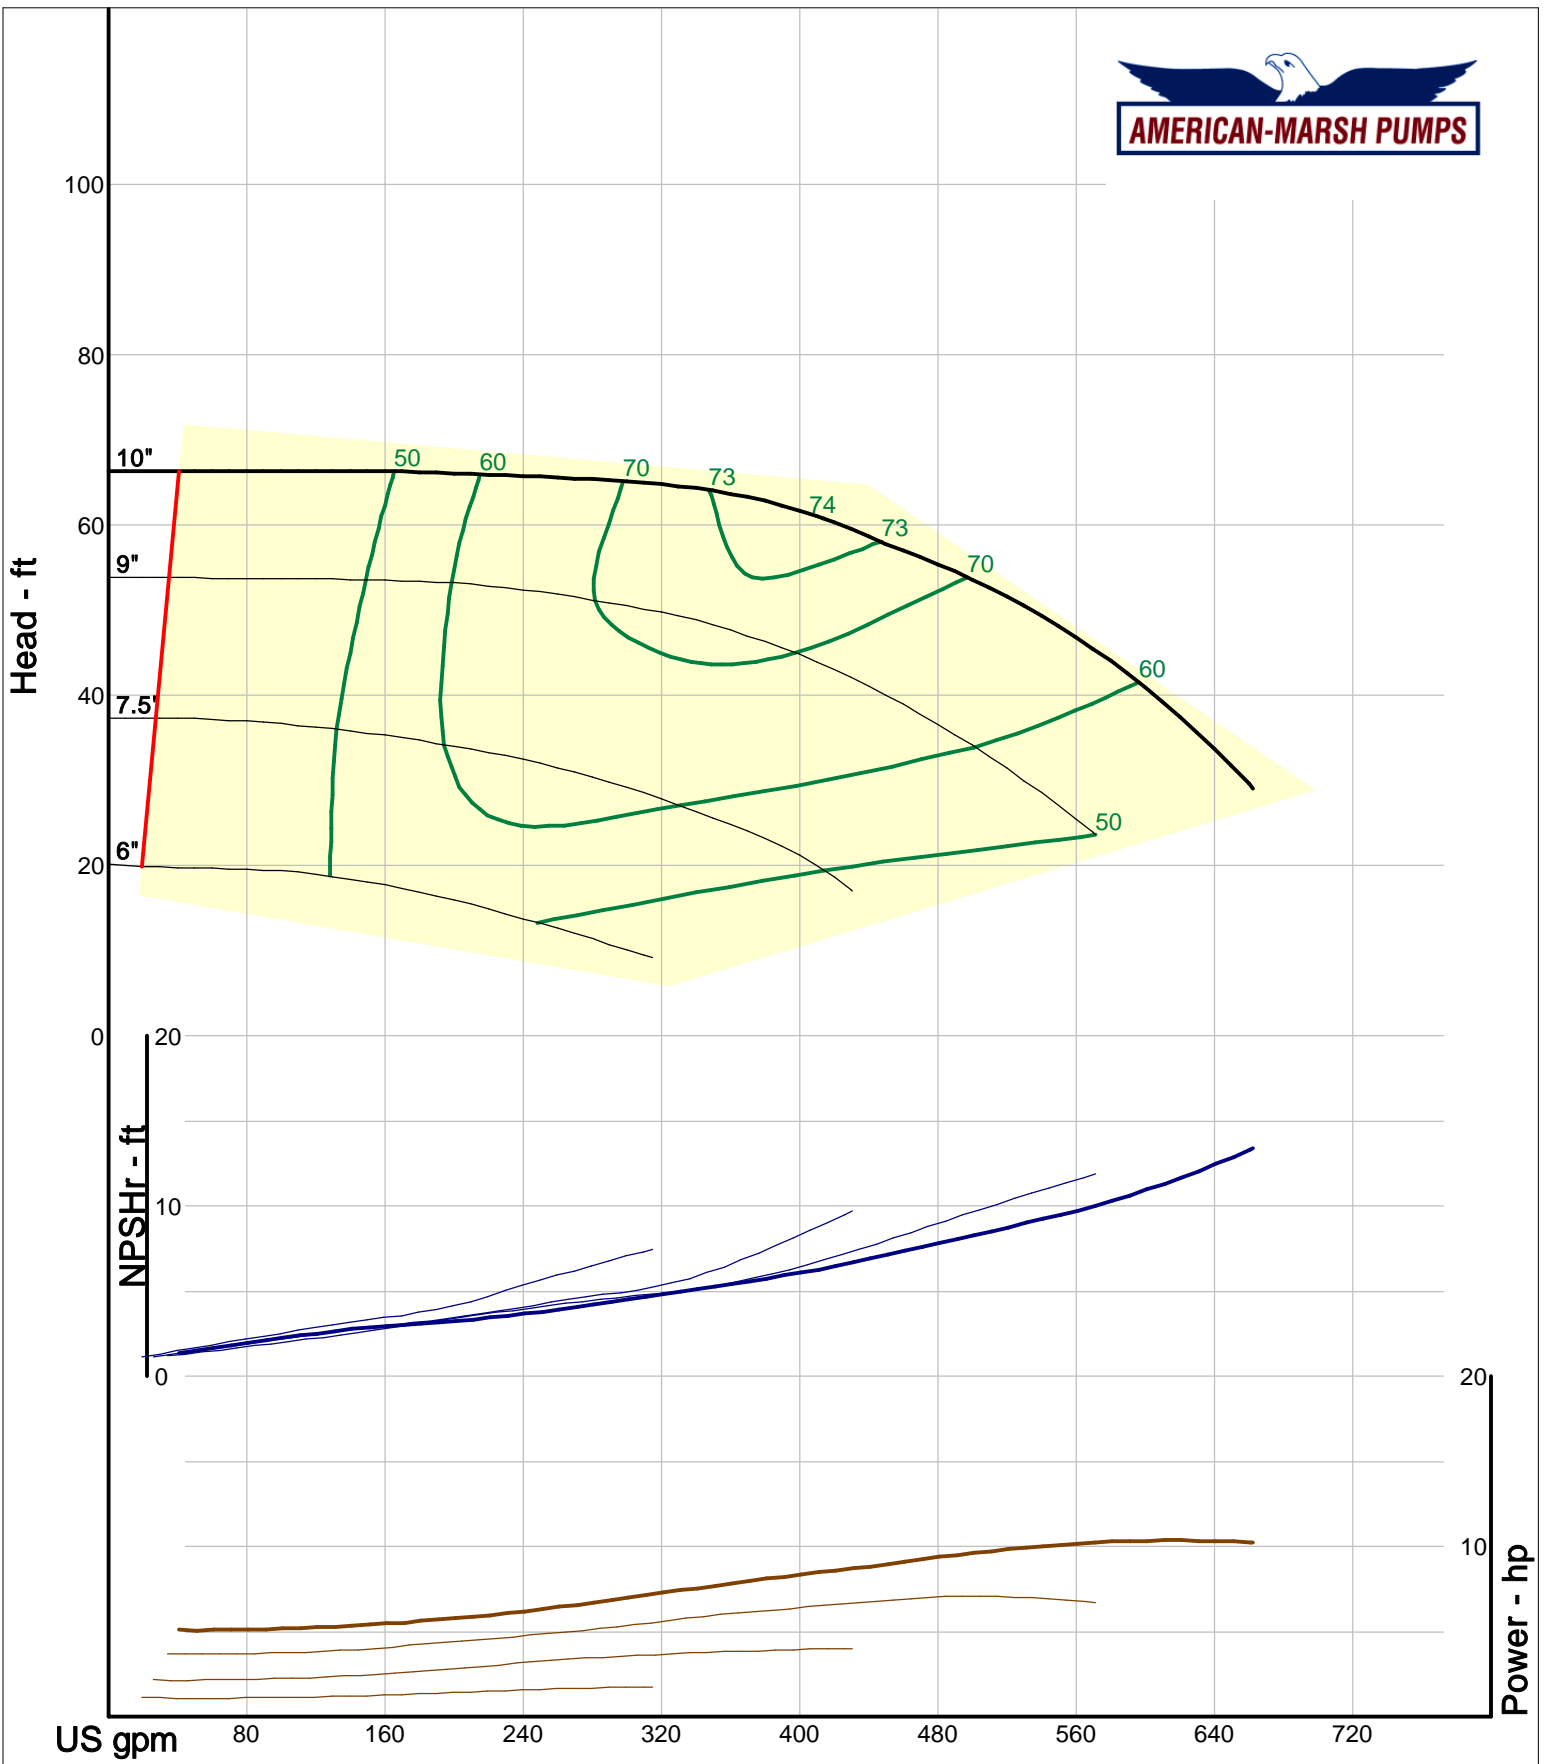

Company: American-Marsh Pumps
 Name:
 12/10/05

American-Marsh Pumps
 Catalog: WTRWKS-2005c.50, vers 2.5c
 460_OSD_OP - 1500

Size: 2L2x3-10A/OP
 Speed: 1450 rpm
 Dia: 10 in
 Curve: CS-17528

Company: American-Marsh Pumps
 Name:
 12/10/05

American-Marsh Pumps
 Catalog: WTRWKS-2005c.50, vers 2.5c
 460_OSD_OP - 1500

Size: 2L2x3-13/OP
 Speed: 1450 rpm
 Dia: 13 in
 Curve: CS-17544

Company: American-Marsh Pumps
 Name:
 12/10/05

American-Marsh Pumps
 Catalog: WTRWKS-2005c.50, vers 2.5c
 460_OSD_OP - 1500

Size: 2L3x4-8/OP
 Speed: 1450 rpm
 Dia: 8.188 in
 Curve: CS-17519

Company: American-Marsh Pumps
 Name:
 12/10/05

American-Marsh Pumps
 Catalog: WTRWKS-2005c.50, vers 2.5c
 460_OSD_OP - 1500

Size: 2L3x4-10/OP
 Speed: 1450 rpm
 Dia: 10 in
 Curve: CS-17531

Size: 2L4x6-10/OP
 Speed: 1450 rpm
 Dia: 10 in
 Curve: CS-17536

Company: American-Marsh Pumps
 Name:
 12/10/05

American-Marsh Pumps
 Catalog: WTRWKS-2005c.50, vers 2.5c
 460_OSD_OP - 1500

Size: 2L4x6-10H/OP
 Speed: 1450 rpm
 Dia: 10 in
 Curve: CS-17538