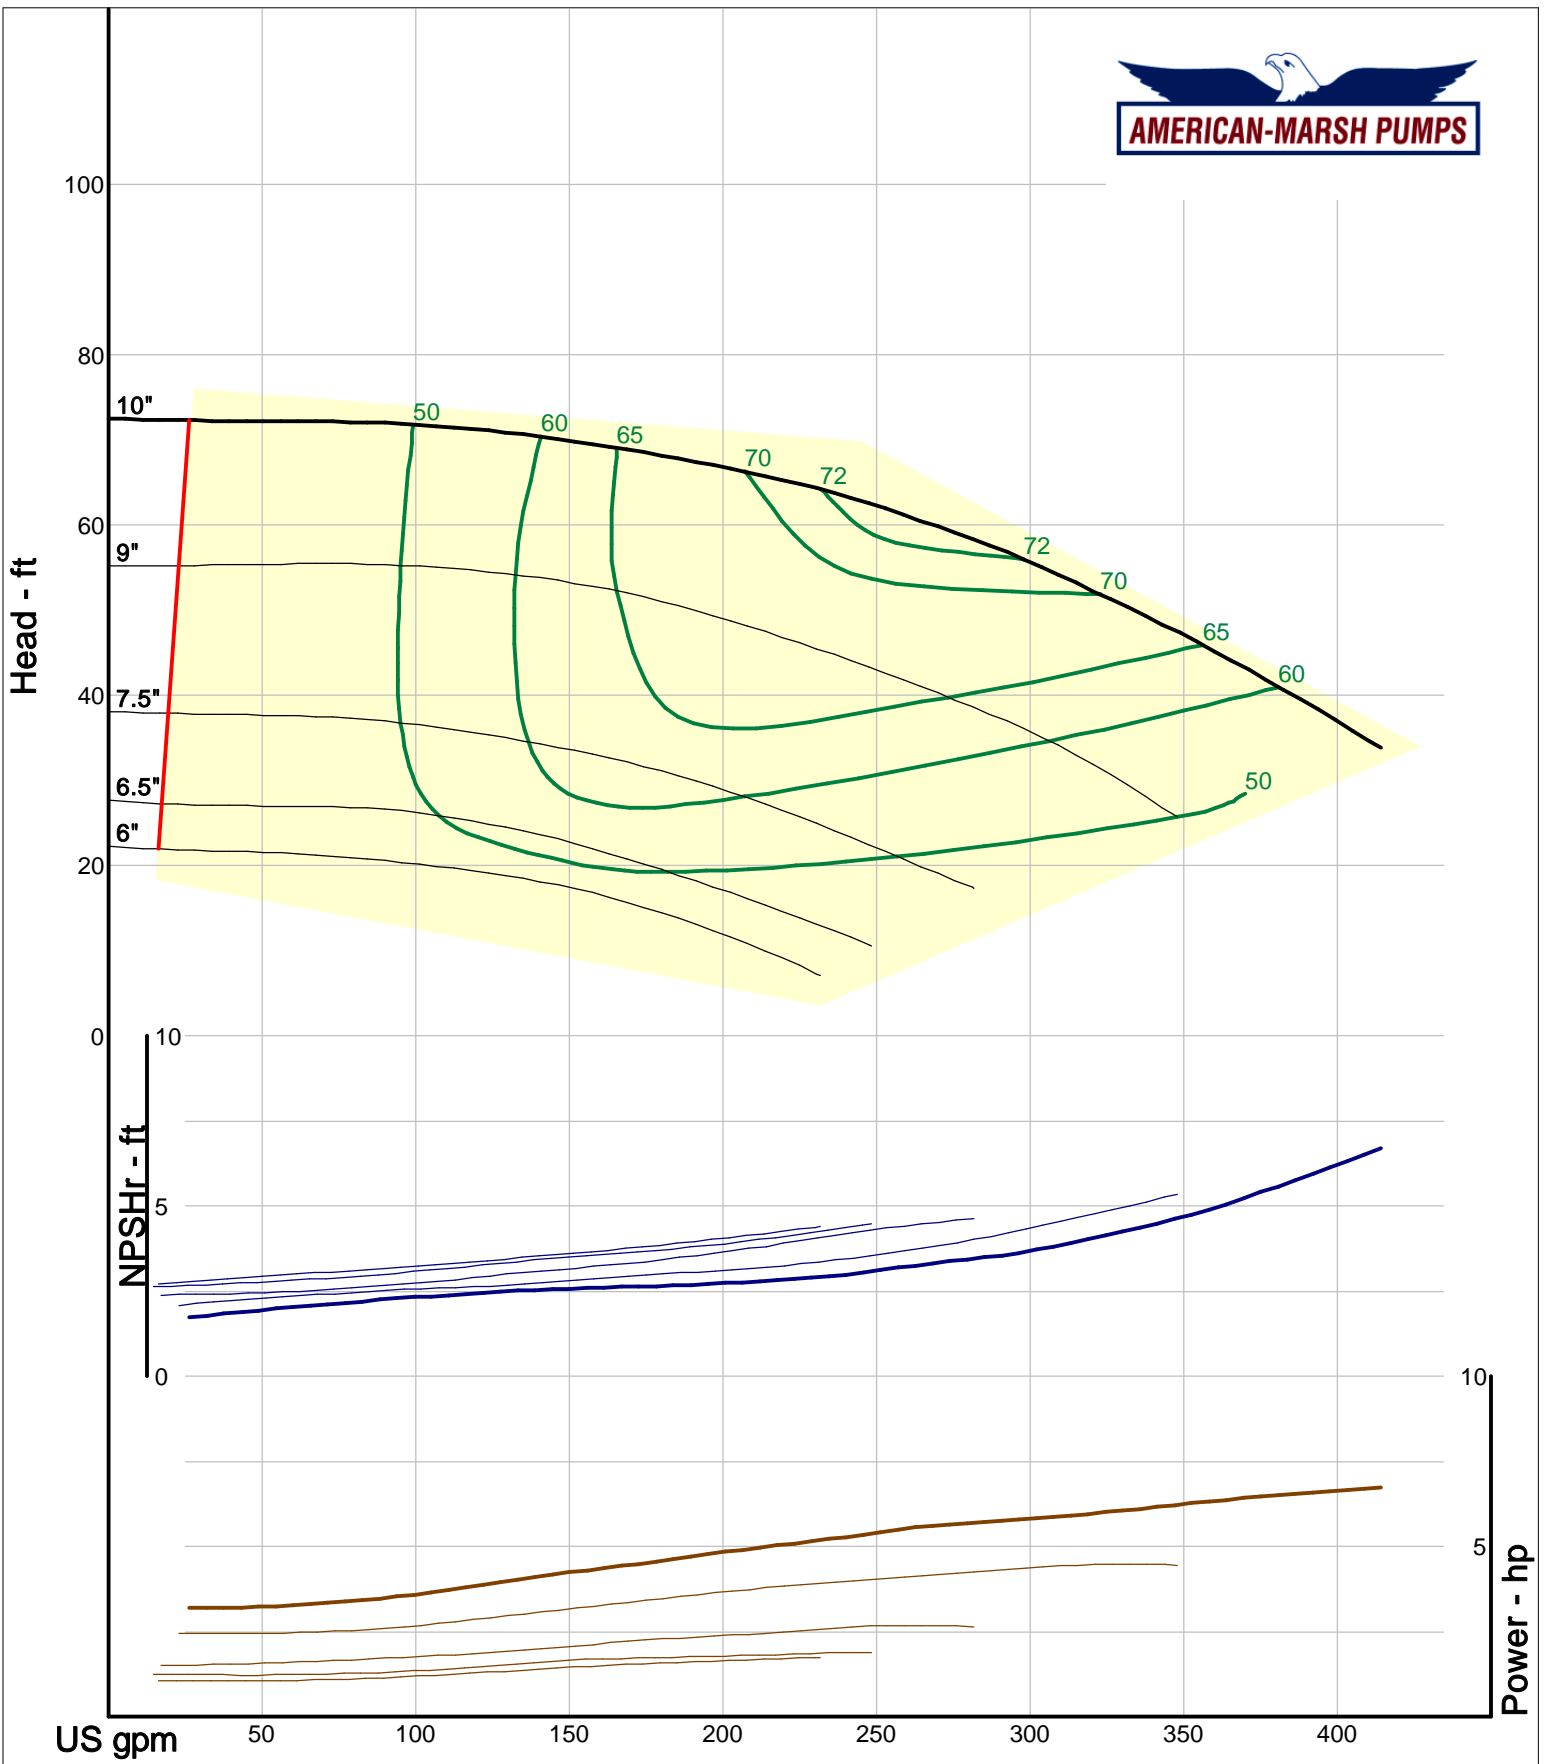

Company: American-Marsh Pumps
 Name:
 12/10/05

American-Marsh Pumps
 Catalog: WTRWKS-2005c.50, vers 2.5c
 460_OSD_OP - 1500

Size: 2L2x3-10A/OP
 Speed: 1450 rpm
 Dia: 10 in
 Curve: CS-17528

Company: American-Marsh Pumps
 Name:
 12/10/05

American-Marsh Pumps
 Catalog: WTRWKS-2005c.50, vers 2.5c
 460_OSD_OP - 1500

Size: 2L2x3-13/OP
 Speed: 1450 rpm
 Dia: 13 in
 Curve: CS-17544

Company: American-Marsh Pumps
 Name:
 12/10/05

American-Marsh Pumps
 Catalog: WTRWKS-2005c.50, vers 2.5c
 460_OSD_OP - 1500

Size: 2L3x4-8/OP
 Speed: 1450 rpm
 Dia: 8.188 in
 Curve: CS-17519

Company: American-Marsh Pumps
 Name:
 12/10/05

American-Marsh Pumps
 Catalog: WTRWKS-2005c.50, vers 2.5c
 460_OSD_OP - 1500

Size: 2L3x4-10/OP
 Speed: 1450 rpm
 Dia: 10 in
 Curve: CS-17531

Size: 2L4x6-10/OP
 Speed: 1450 rpm
 Dia: 10 in
 Curve: CS-17536

Company: American-Marsh Pumps
 Name:
 12/10/05

American-Marsh Pumps
 Catalog: WTRWKS-2005c.50, vers 2.5c
 460_OSD_OP - 1500

Size: 2L4x6-10H/OP
 Speed: 1450 rpm
 Dia: 10 in
 Curve: CS-17538