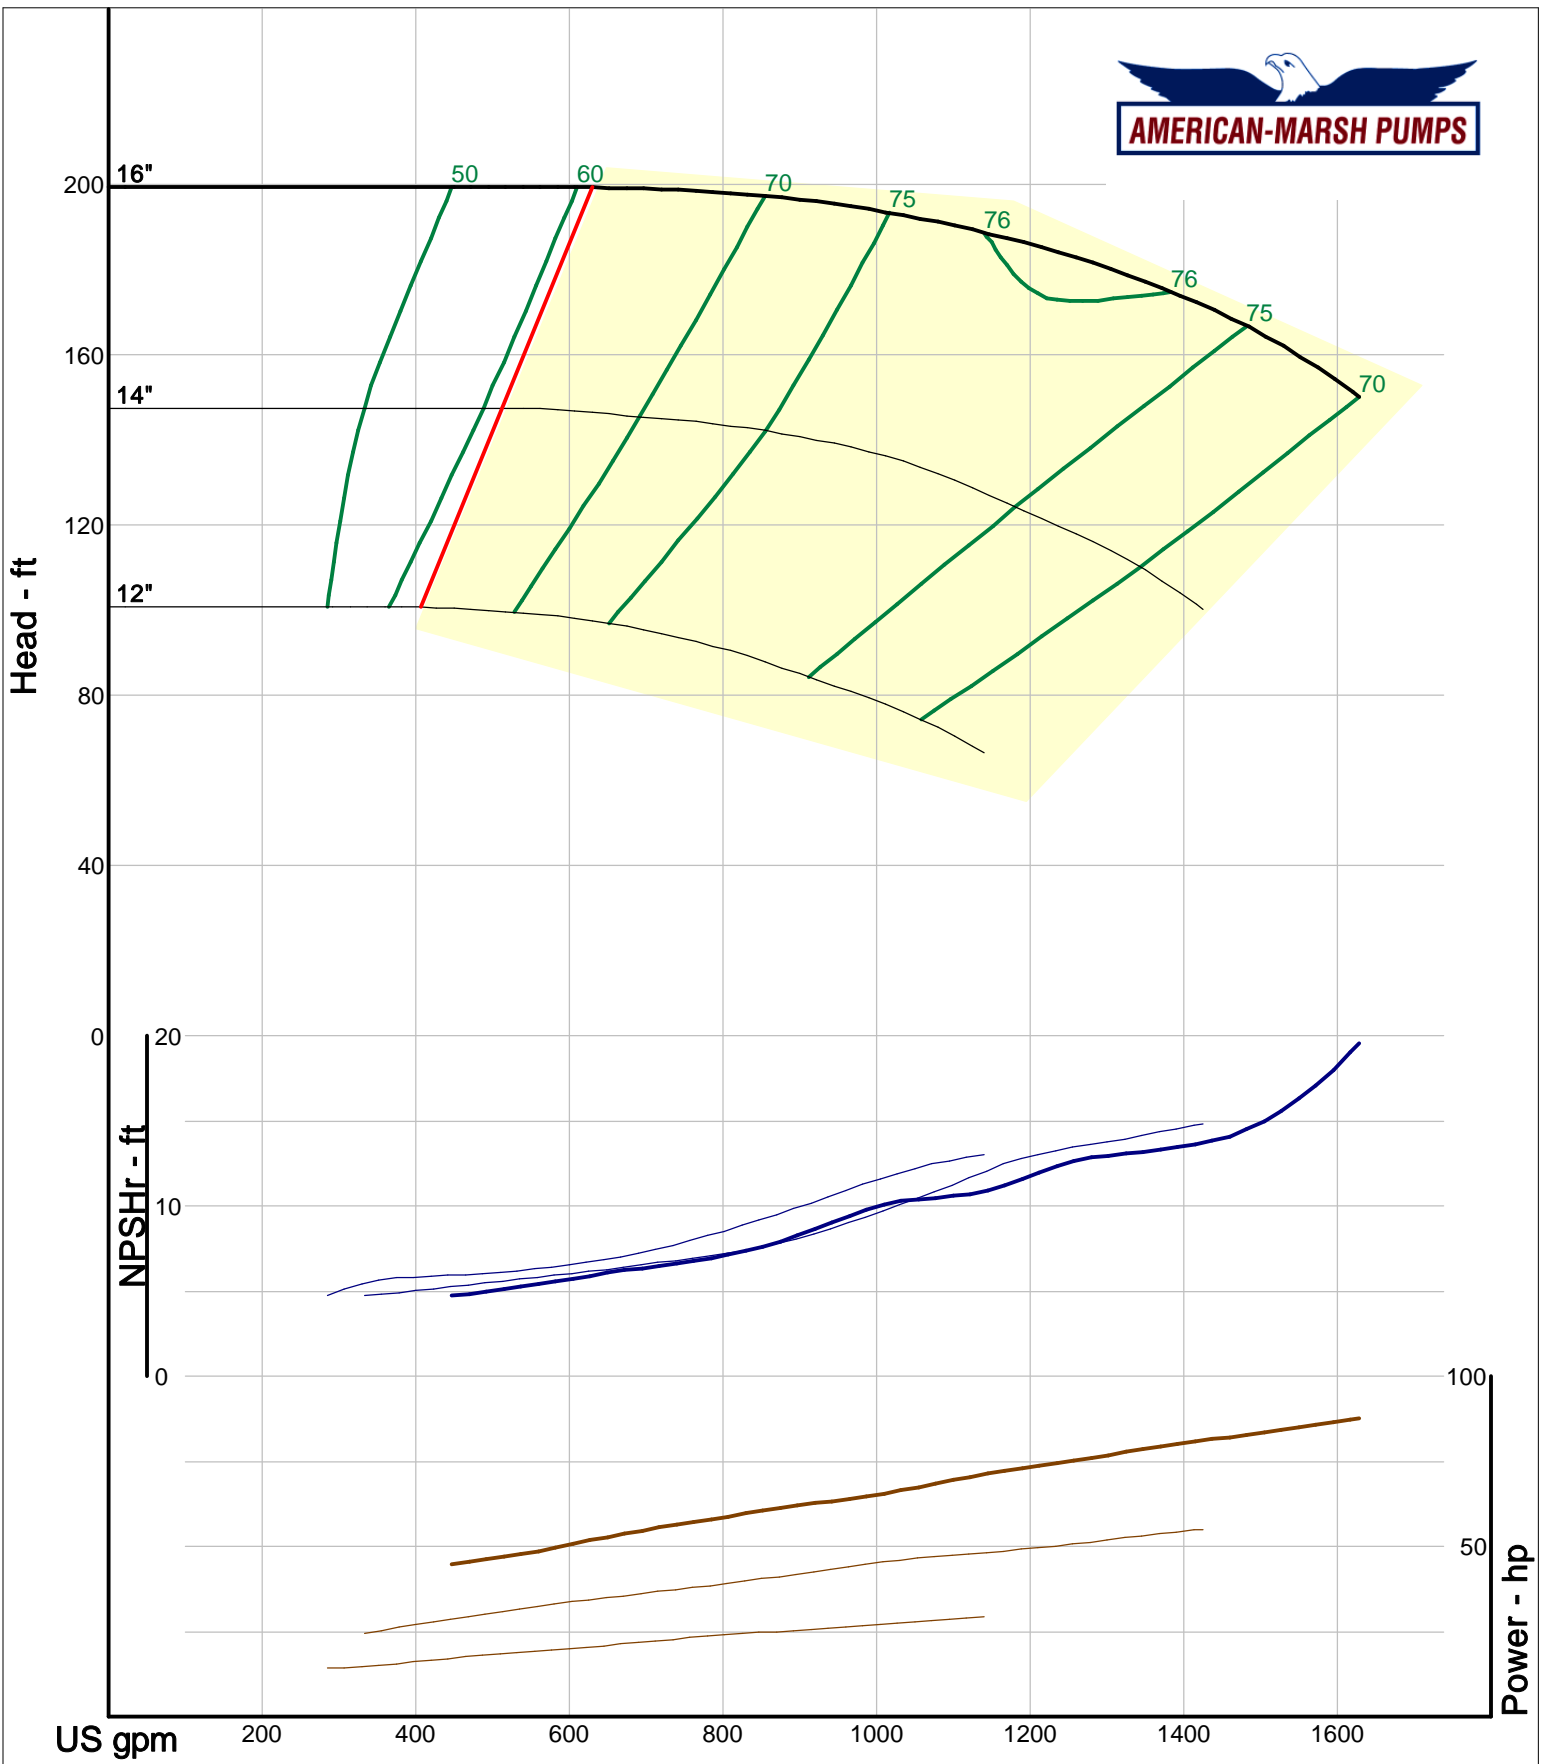

Company: American-Marsh Pumps
 Name:
 12/10/05

American-Marsh Pumps
 Catalog: WTRWKS-2005c.50, vers 2.5c
 460_OSD_OP - 1500

Size: 2L3x4-10H/OP
 Speed: 1450 rpm
 Dia: 10 in
 Curve: CS-17533

Company: American-Marsh Pumps
 Name:
 12/10/05

American-Marsh Pumps
 Catalog: WTRWKS-2005c.50, vers 2.5c
 460_OSD_OP - 1500

Size: 2L3x4-13/OP
 Speed: 1450 rpm
 Dia: 13 in
 Curve: CS-17547

Company: American-Marsh Pumps
 Name:
 12/10/05

American-Marsh Pumps
 Catalog: WTRWKS-2005c.50, vers 2.5c
 460_OSD_OP - 1500

Size: 2L4x6-10/OP
 Speed: 1450 rpm
 Dia: 10 in
 Curve: CS-17536

Company: American-Marsh Pumps
 Name:
 12/10/05

American-Marsh Pumps
 Catalog: WTRWKS-2005c.50, vers 2.5c
 460_OSD_OP - 1500

Size: 2L4x6-10H/OP
 Speed: 1450 rpm
 Dia: 10 in
 Curve: CS-17538

Company: American-Marsh Pumps
 Name:
 12/10/05

American-Marsh Pumps
 Catalog: WTRWKS-2005c.50, vers 2.5c
 460_OSD_OP - 1500

Size: 2L4x6-13A/OP
 Speed: 1450 rpm
 Dia: 13 in
 Curve: CS-17549

Company: American-Marsh Pumps
 Name:
 12/10/05