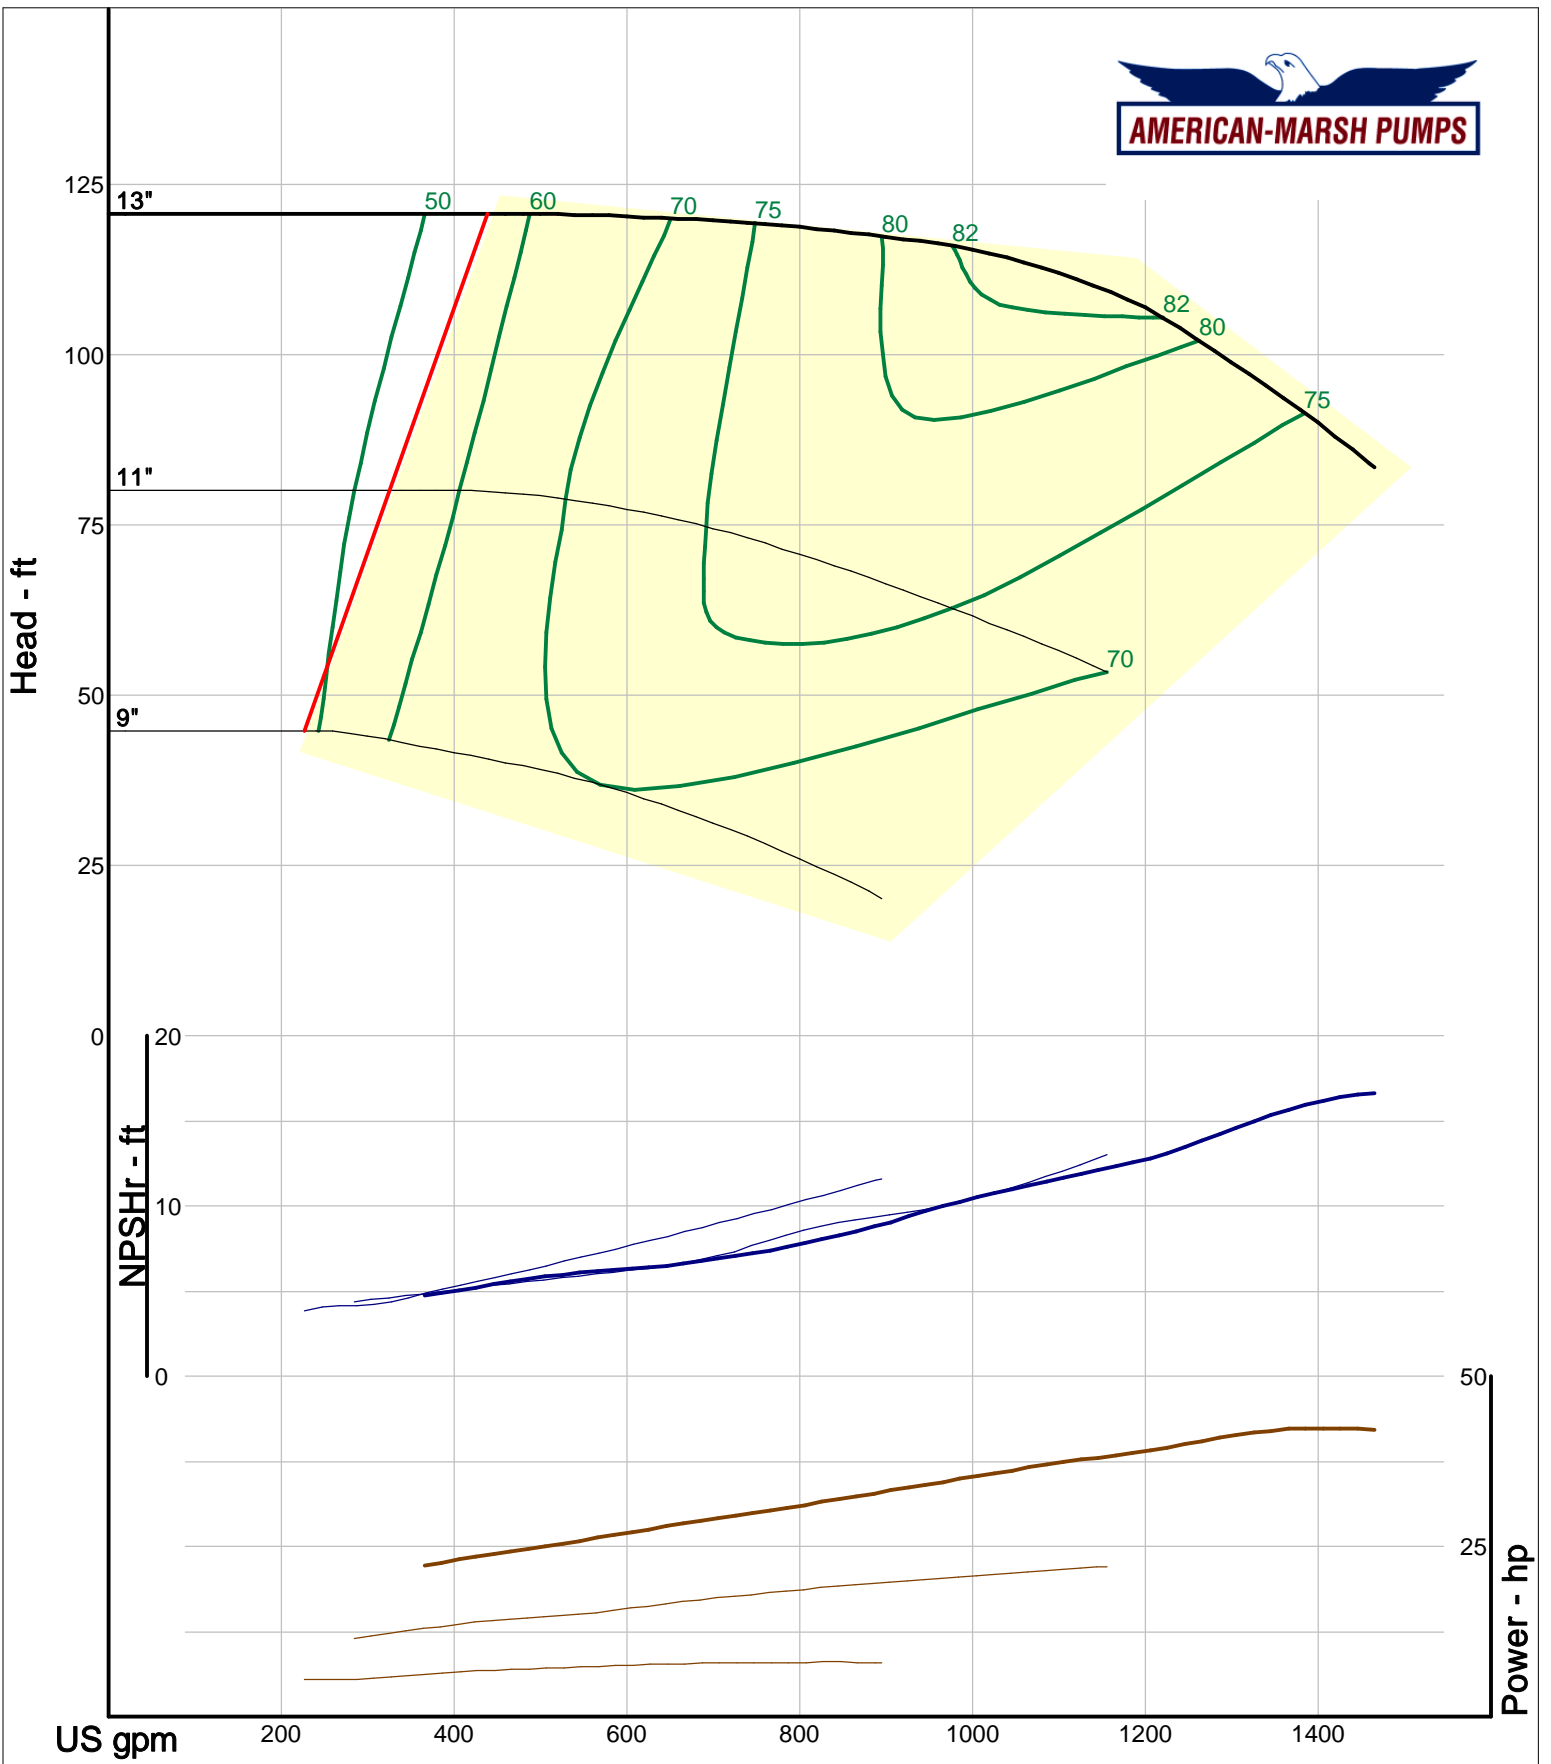

American-Marsh Pumps
 Catalog: WTRWKS-2005c.50, vers 2.5c
 460_OSD_OP - 1500

Size: 2L2x3-13/OP
 Speed: 1450 rpm
 Dia: 13 in
 Curve: CS-17544

Company: American-Marsh Pumps
 Name:
 12/10/05

American-Marsh Pumps
 Catalog: WTRWKS-2005c.50, vers 2.5c
 460_OSD_OP - 1500

Company: American-Marsh Pumps
 Name:
 12/10/05

American-Marsh Pumps
 Catalog: WTRWKS-2005c.50, vers 2.5c
 460_OSD_OP - 1500

Size: 2L3x4-10H/OP
 Speed: 1450 rpm
 Dia: 10 in
 Curve: CS-17533

Company: American-Marsh Pumps
 Name:
 12/10/05

American-Marsh Pumps
 Catalog: WTRWKS-2005c.50, vers 2.5c
 460_OSD_OP - 1500

Size: 2L3x4-13/OP
 Speed: 1450 rpm
 Dia: 13 in
 Curve: CS-17547

Company: American-Marsh Pumps
 Name:
 12/10/05

American-Marsh Pumps
 Catalog: WTRWKS-2005c.50, vers 2.5c
 460_OSD_OP - 1500

Size: 2L4x6-10/OP
 Speed: 1450 rpm
 Dia: 10 in
 Curve: CS-17536

Company: American-Marsh Pumps
 Name:
 12/10/05

American-Marsh Pumps
 Catalog: WTRWKS-2005c.50, vers 2.5c
 460_OSD_OP - 1500

Size: 2L4x6-10H/OP
 Speed: 1450 rpm
 Dia: 10 in
 Curve: CS-17538