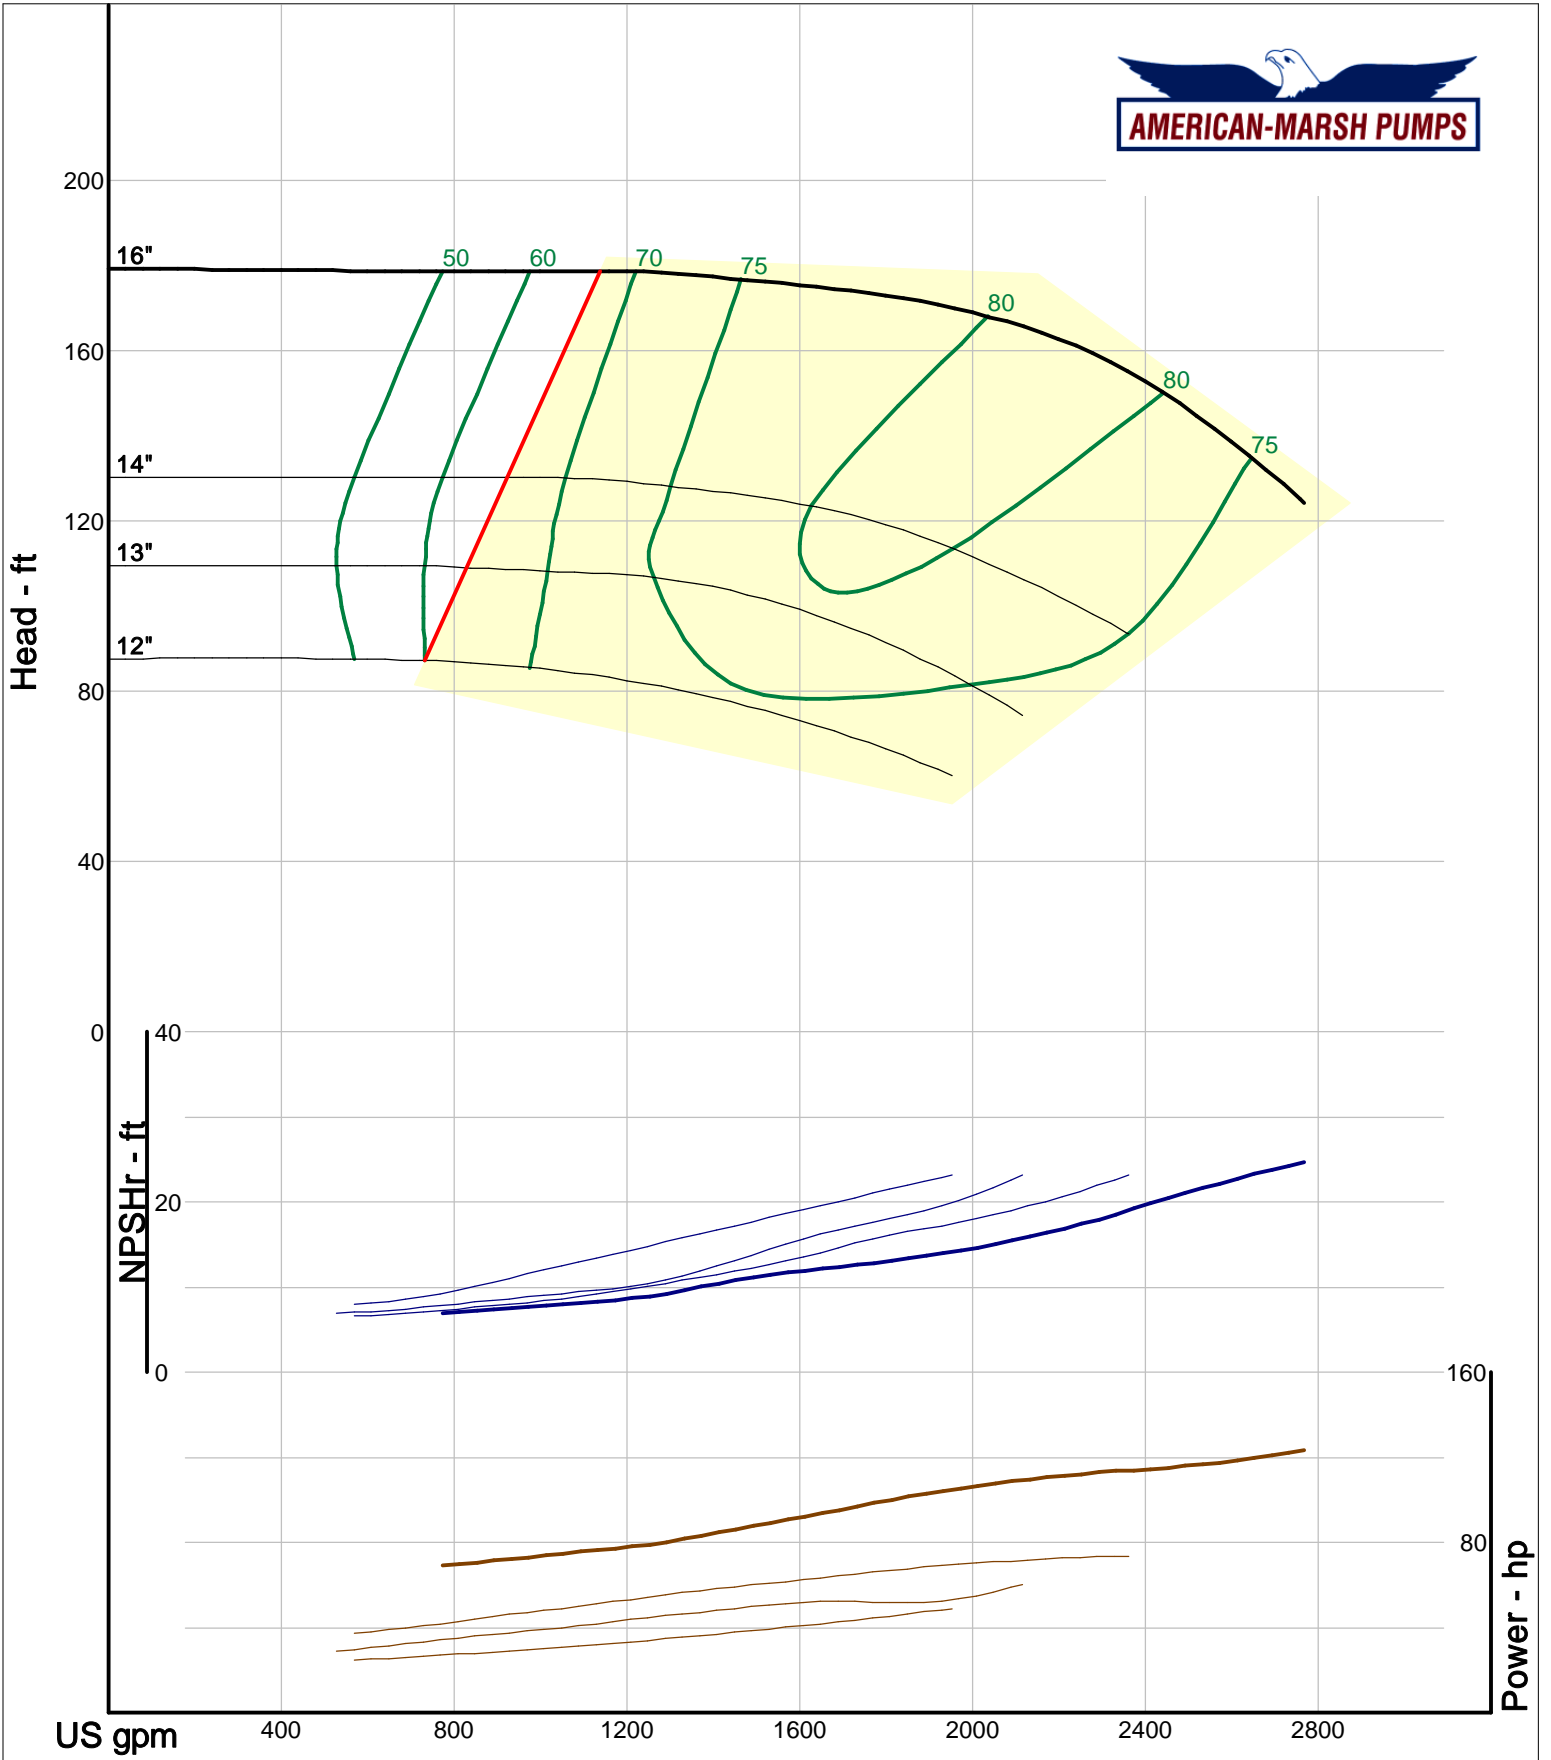

Size: 2L4x6-10/OP
 Speed: 1450 rpm
 Dia: 10 in
 Curve: CS-17536

Company: American-Marsh Pumps
 Name:
 12/10/05

American-Marsh Pumps
 Catalog: WTRWKS-2005c.50, vers 2.5c
 460_OSD_OP - 1500

Size: 2L4x6-10H/OP
 Speed: 1450 rpm
 Dia: 10 in
 Curve: CS-17538

Company: American-Marsh Pumps
 Name:
 12/10/05

American-Marsh Pumps
 Catalog: WTRWKS-2005c.50, vers 2.5c
 460_OSD_OP - 1500

Size: 2L4x6-13A/OP
 Speed: 1450 rpm
 Dia: 13 in
 Curve: CS-17549

Company: American-Marsh Pumps
 Name:
 12/10/05

American-Marsh Pumps
 Catalog: WTRWKS-2005c.50, vers 2.5c
 460_OSD_OP - 1500

Size: 3L4x6-16/OP
 Speed: 1450 rpm
 Dia: 16 in
 Curve: CS-17557

Company: American-Marsh Pumps
 Name:
 12/10/05

American-Marsh Pumps
 Catalog: WTRWKS-2005c.50, vers 2.5c
 460_OSD_OP - 1500

Size: 3L6x8-14A/OP
 Speed: 1450 rpm
 Dia: 14 in
 Curve: CS-17551

Company: American-Marsh Pumps
Name:
12/10/05

American-Marsh Pumps
Catalog: WTRWKS-2005c.50, vers 2.5c
460_OSD_OP - 1500

Size: 3L6x8-16A/OP
Speed: 1450 rpm
Dia: 16 in
Curve: CS-17560