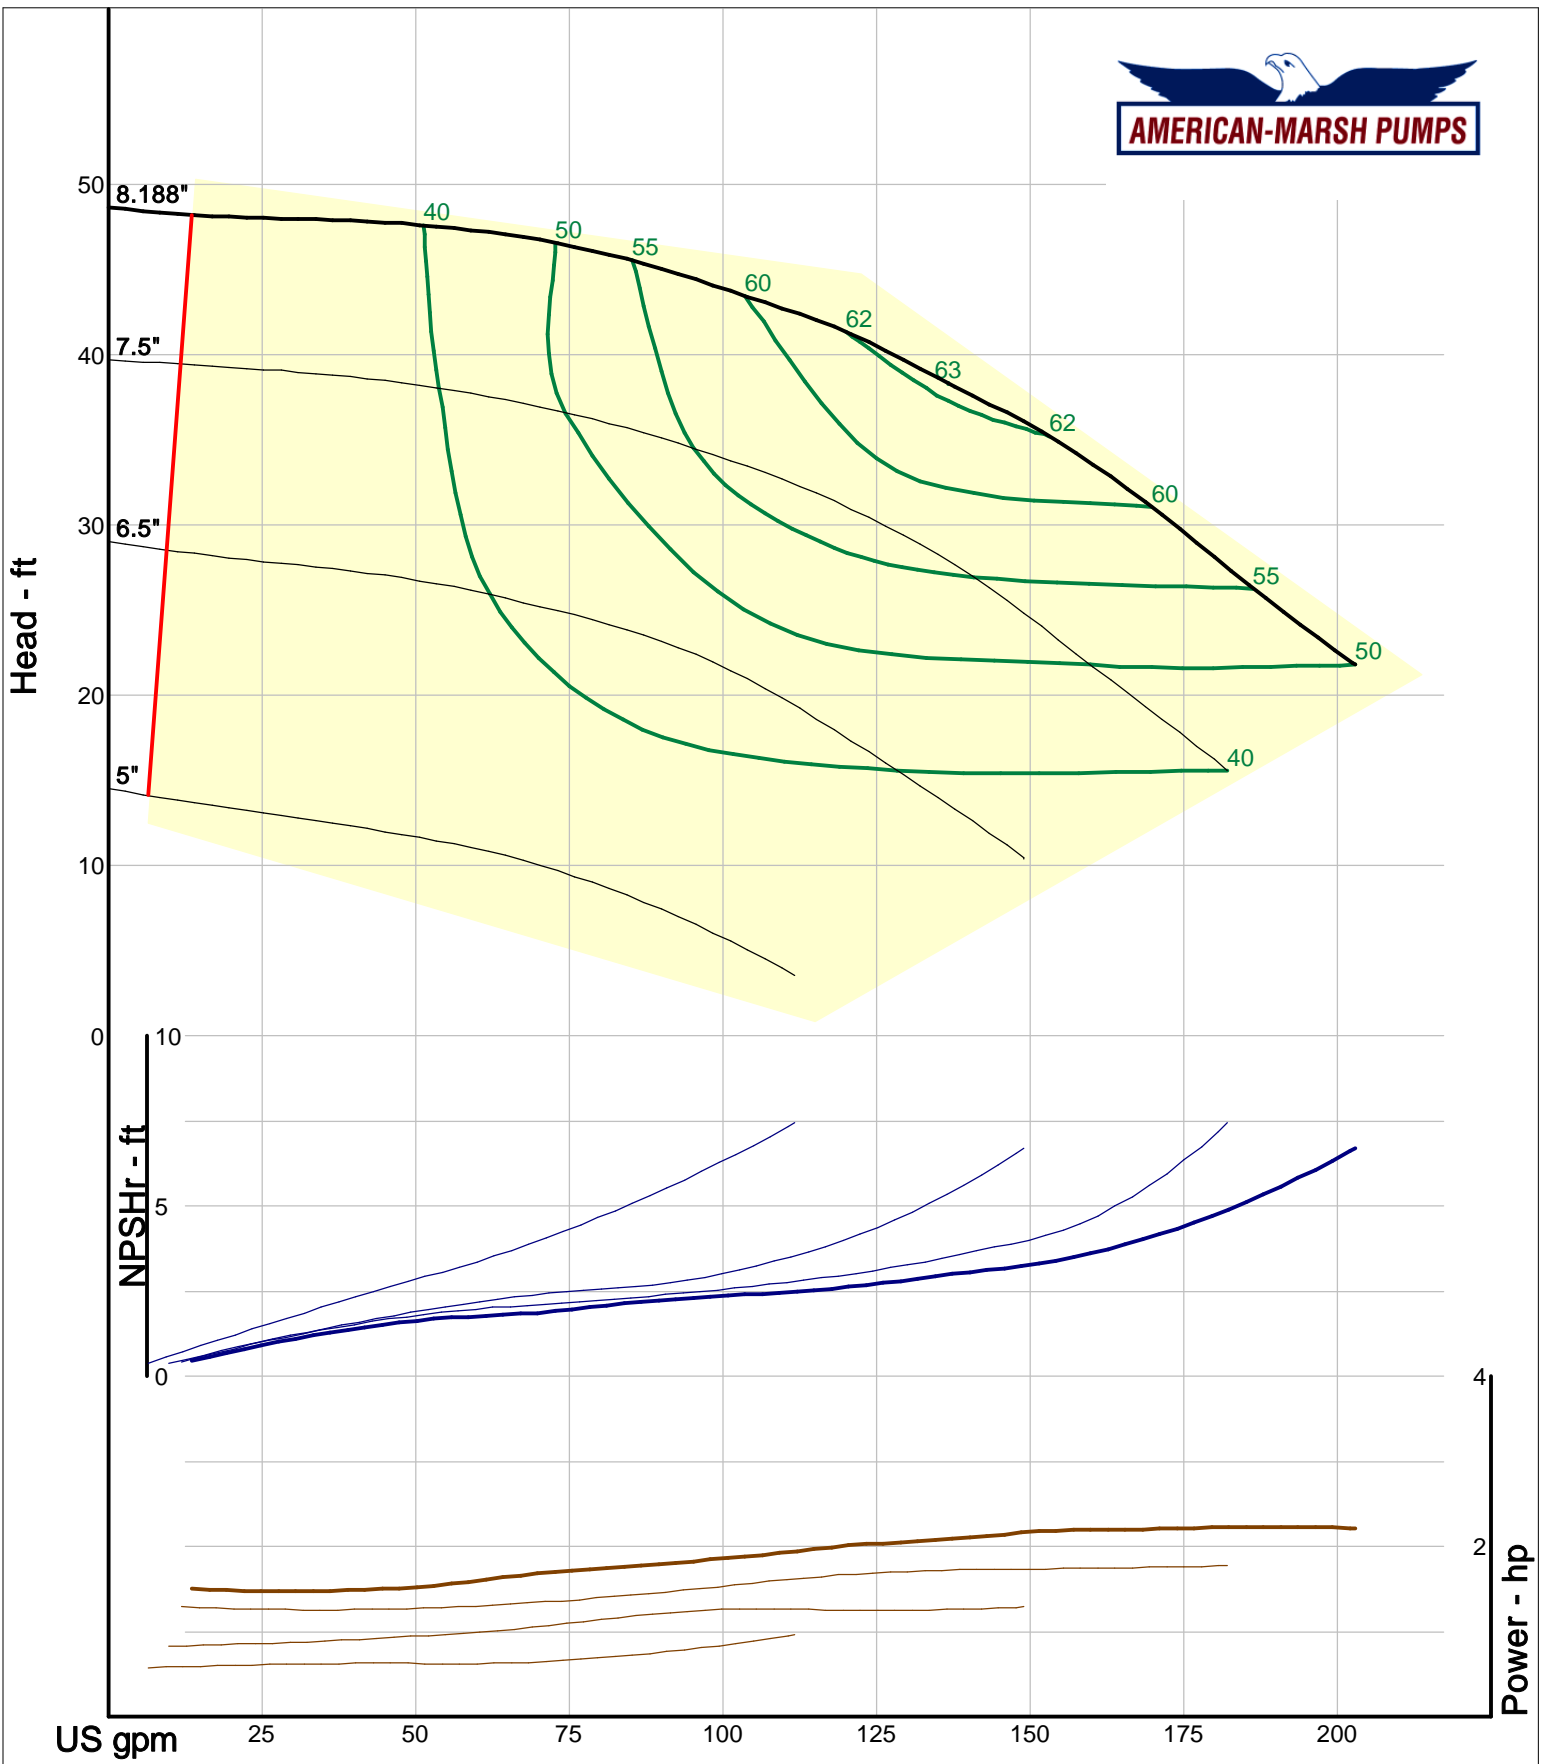

Company: American-Marsh Pumps
 Name:
 12/10/05

American-Marsh Pumps
 Catalog: WTRWKS-2005c.50, vers 2.5c
 460_OSD_OP - 1500

Size: 2L1.5x3-10A/OP
 Speed: 1450 rpm
 Dia: 10 in
 Curve: CS-17525

Company: American-Marsh Pumps
 Name:
 12/10/05

American-Marsh Pumps
 Catalog: WTRWKS-2005c.50, vers 2.5c
 460_OSD_OP - 1500

Size: 2L1.5x3-13/OP
 Speed: 1450 rpm
 Dia: 13 in
 Curve: CS-17541

Company: American-Marsh Pumps
 Name:
 12/10/05

American-Marsh Pumps
 Catalog: WTRWKS-2005c.50, vers 2.5c
 460_OSD_OP - 1500

Size: 2L2x3-6/OP
 Speed: 1450 rpm
 Dia: 6.25 in
 Curve: CS-17507

Company: American-Marsh Pumps
 Name:
 12/10/05

American-Marsh Pumps
 Catalog: WTRWKS-2005c.50, vers 2.5c
 460_OSD_OP - 1500

Size: 2L2x3-8/OP
 Speed: 1450 rpm
 Dia: 8.188 in
 Curve: CS-17516