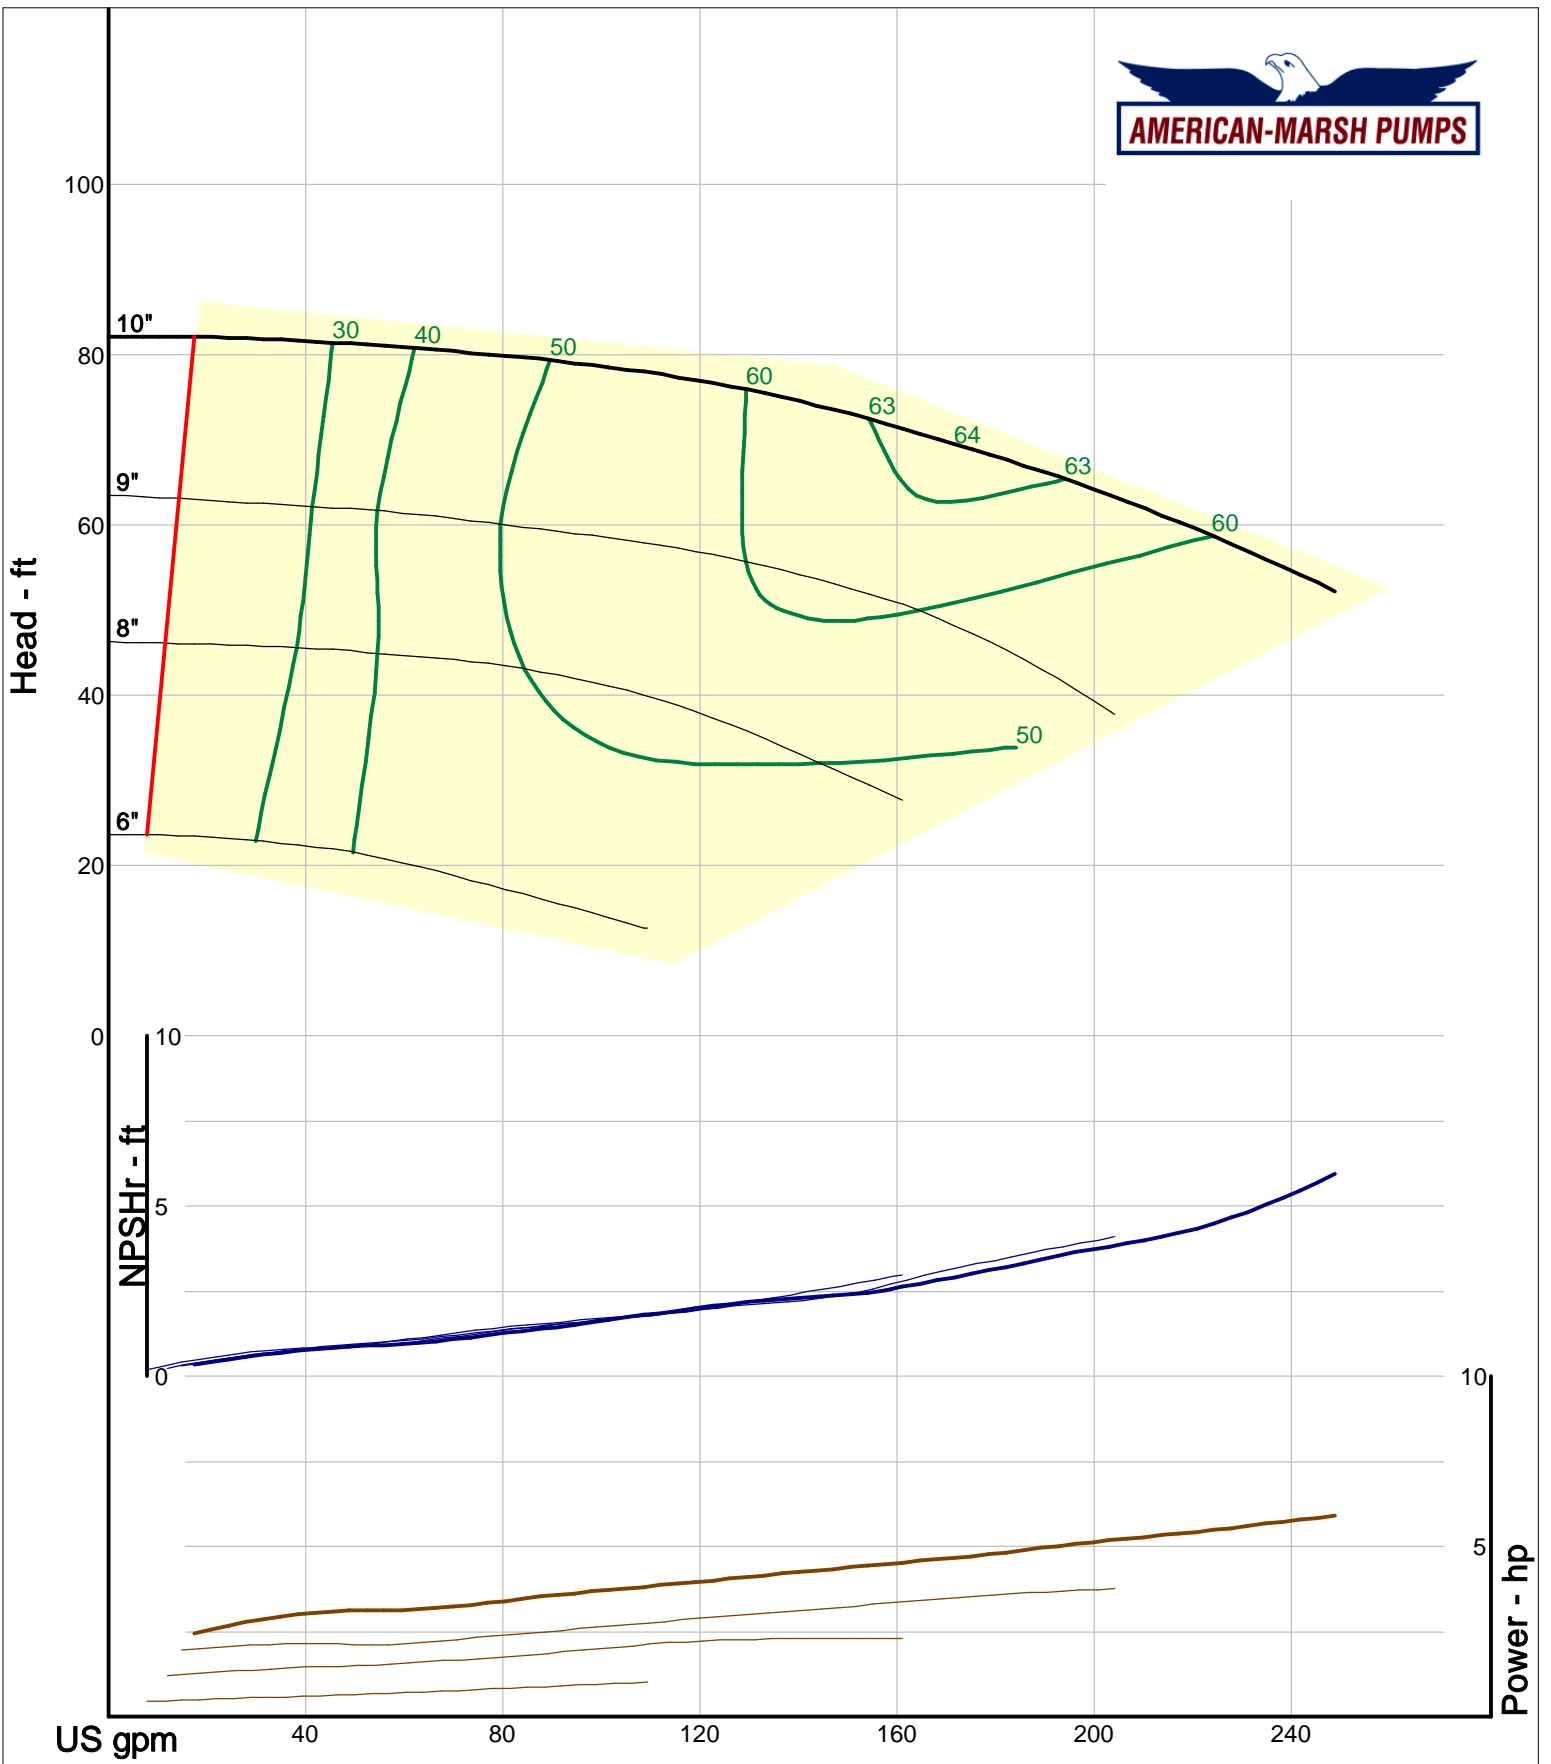

Company: American-Marsh Pumps
 Name:
 12/10/05

American-Marsh Pumps
 Catalog: WTRWKS-2005c.50, vers 2.5c
 460_OSD_OP - 1500

Size: 2L1.5x3-10A/OP
 Speed: 1450 rpm
 Dia: 10 in
 Curve: CS-17525

Company: American-Marsh Pumps
 Name:
 12/10/05

American-Marsh Pumps
 Catalog: WTRWKS-2005c.50, vers 2.5c
 460_OSD_OP - 1500

Size: 2L1.5x3-13/OP
 Speed: 1450 rpm
 Dia: 13 in
 Curve: CS-17541

Company: American-Marsh Pumps
 Name:
 12/10/05

American-Marsh Pumps
 Catalog: WTRWKS-2005c.50, vers 2.5c
 460_OSD_OP - 1500

Size: 2L2x3-6/OP
 Speed: 1450 rpm
 Dia: 6.25 in
 Curve: CS-17507

Company: American-Marsh Pumps
 Name:
 12/10/05

American-Marsh Pumps
 Catalog: WTRWKS-2005c.50, vers 2.5c
 460_OSD_OP - 1500

Size: 2L2x3-8/OP
 Speed: 1450 rpm
 Dia: 8.188 in
 Curve: CS-17516

Company: American-Marsh Pumps
 Name:
 12/10/05

American-Marsh Pumps
 Catalog: WTRWKS-2005c.50, vers 2.5c
 460_OSD_OP - 1500

Size: 2L2x3-10A/OP
 Speed: 1450 rpm
 Dia: 10 in
 Curve: CS-17528

Company: American-Marsh Pumps
 Name:
 12/10/05