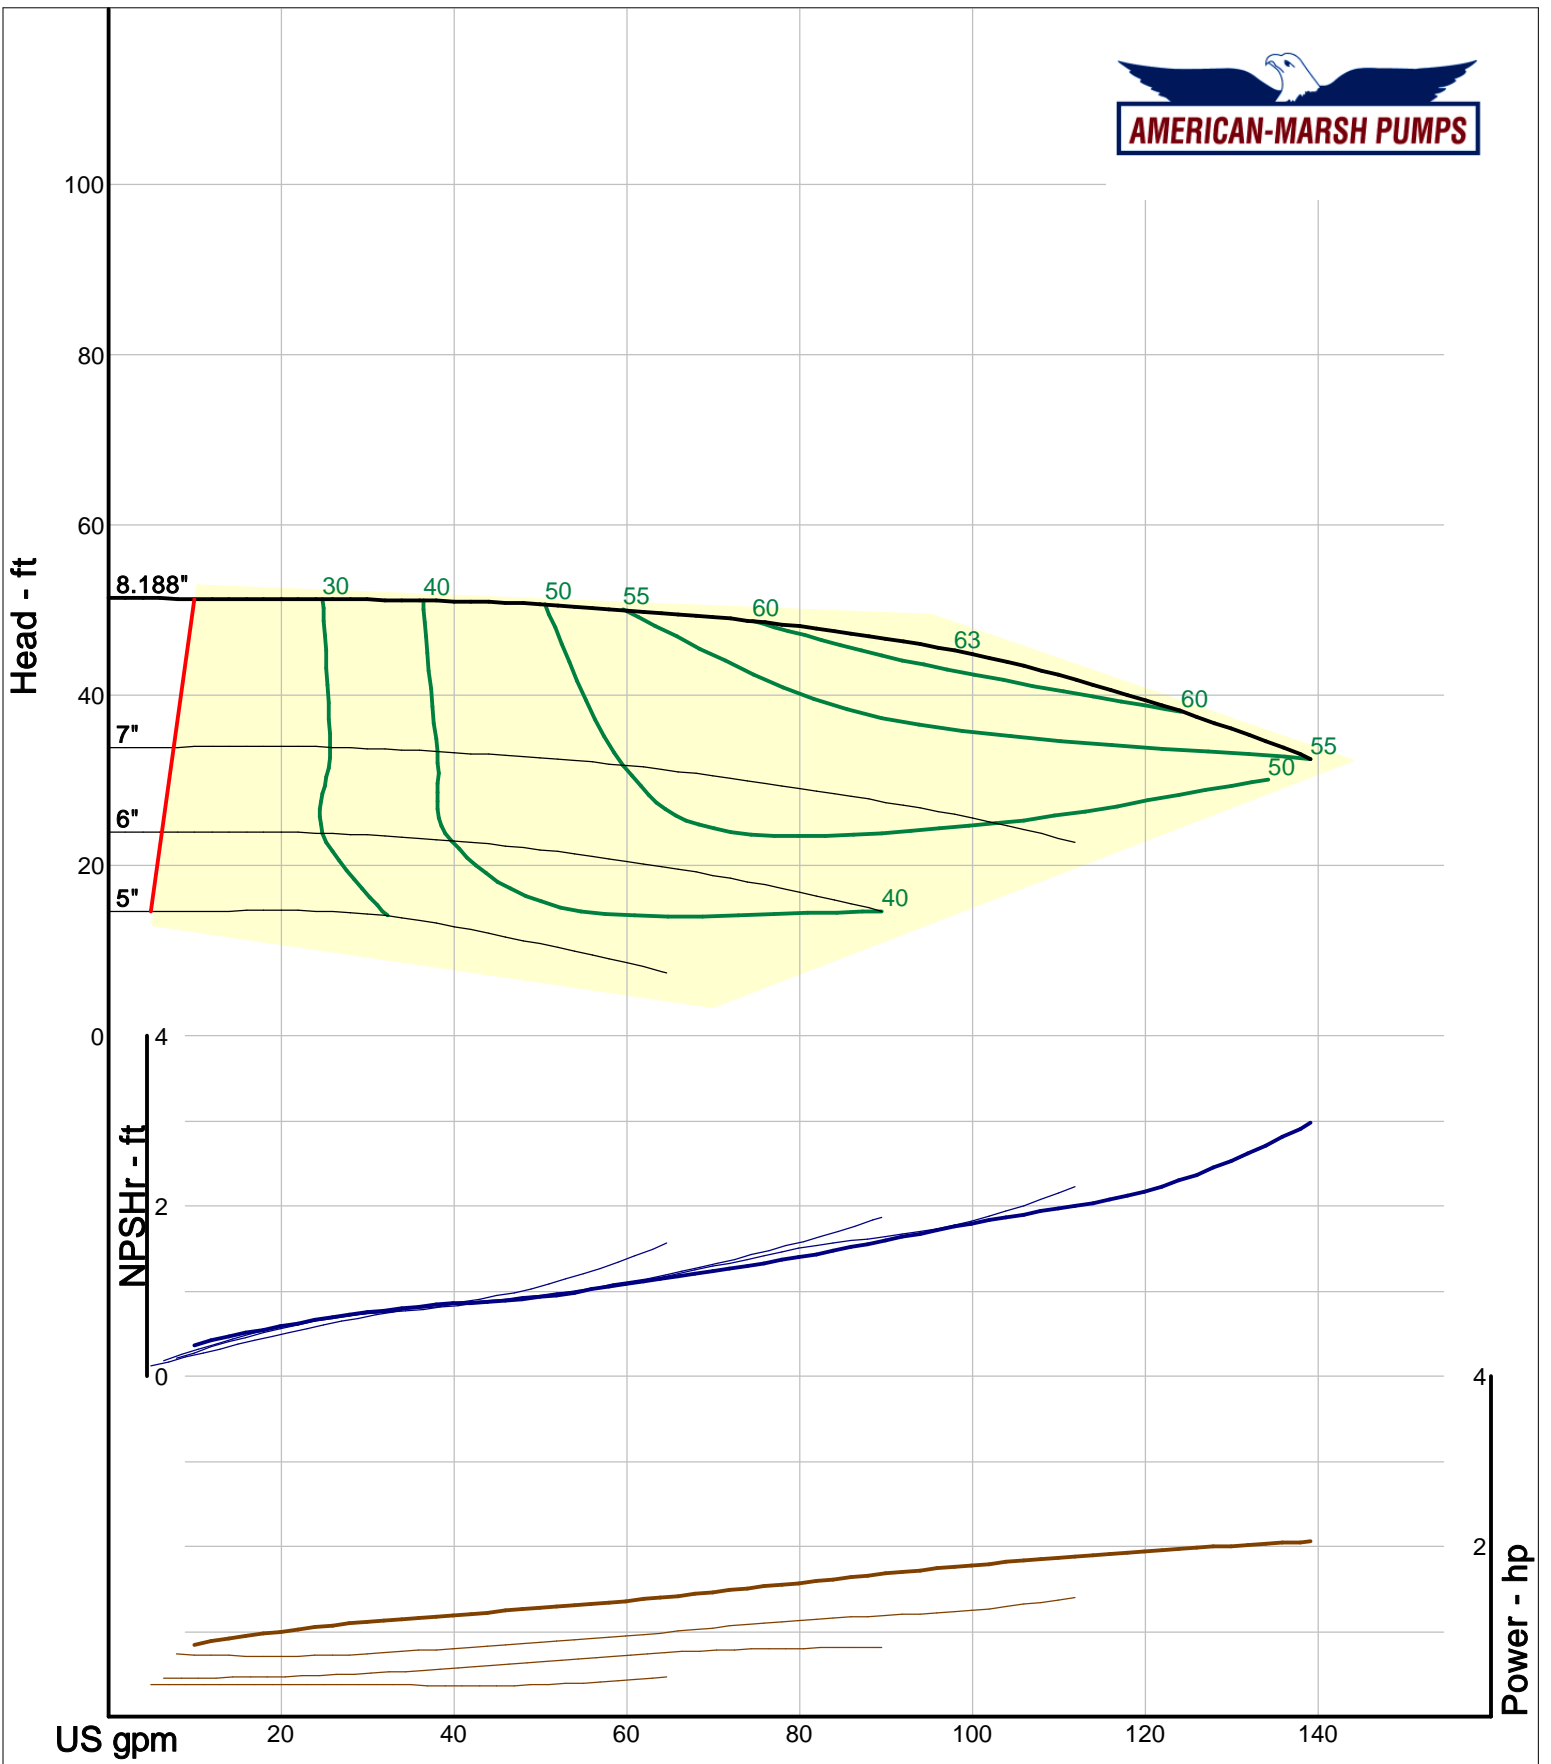

460 Series ANSI Process

1500 RPM Performance Curves
Semi-Open Impellers

Company: American-Marsh Pumps
 Name:
 12/10/05

American-Marsh Pumps
 Catalog: WTRWKS-2005c.50, vers 2.5c
 460_OSD_OP - 1500

Size: 1L1x1.5-6/OP
 Speed: 1450 rpm
 Dia: 6.25 in
 Curve: CS-17501

Company: American-Marsh Pumps
 Name:
 12/10/05

American-Marsh Pumps
 Catalog: WTRWKS-2005c.50, vers 2.5c
 460_OSD_OP - 1500

Size: 1L1x1.5-8/OP
 Speed: 1450 rpm
 Dia: 8.188 in
 Curve: CS-17510

Company: American-Marsh Pumps
 Name:
 12/10/05

American-Marsh Pumps
 Catalog: WTRWKS-2005c.50, vers 2.5c
 460_OSD_OP - 1500

Size: 1L1.5x3-6/OP
 Speed: 1450 rpm
 Dia: 6.25 in
 Curve: CS-17504

Company: American-Marsh Pumps
 Name:
 12/10/05

American-Marsh Pumps
 Catalog: WTRWKS-2005c.50, vers 2.5c
 460_OSD_OP - 1500

Size: 1L1.5x3-8/OP
 Speed: 1450 rpm
 Dia: 8.188 in
 Curve: CS-17513

Company: American-Marsh Pumps
 Name:
 12/10/05

American-Marsh Pumps
 Catalog: WTRWKS-2005c.50, vers 2.5c
 460_OSD_OP - 1500

Size: 2L1x2-10A/OP
 Speed: 1450 rpm
 Dia: 10 in
 Curve: CS-17522