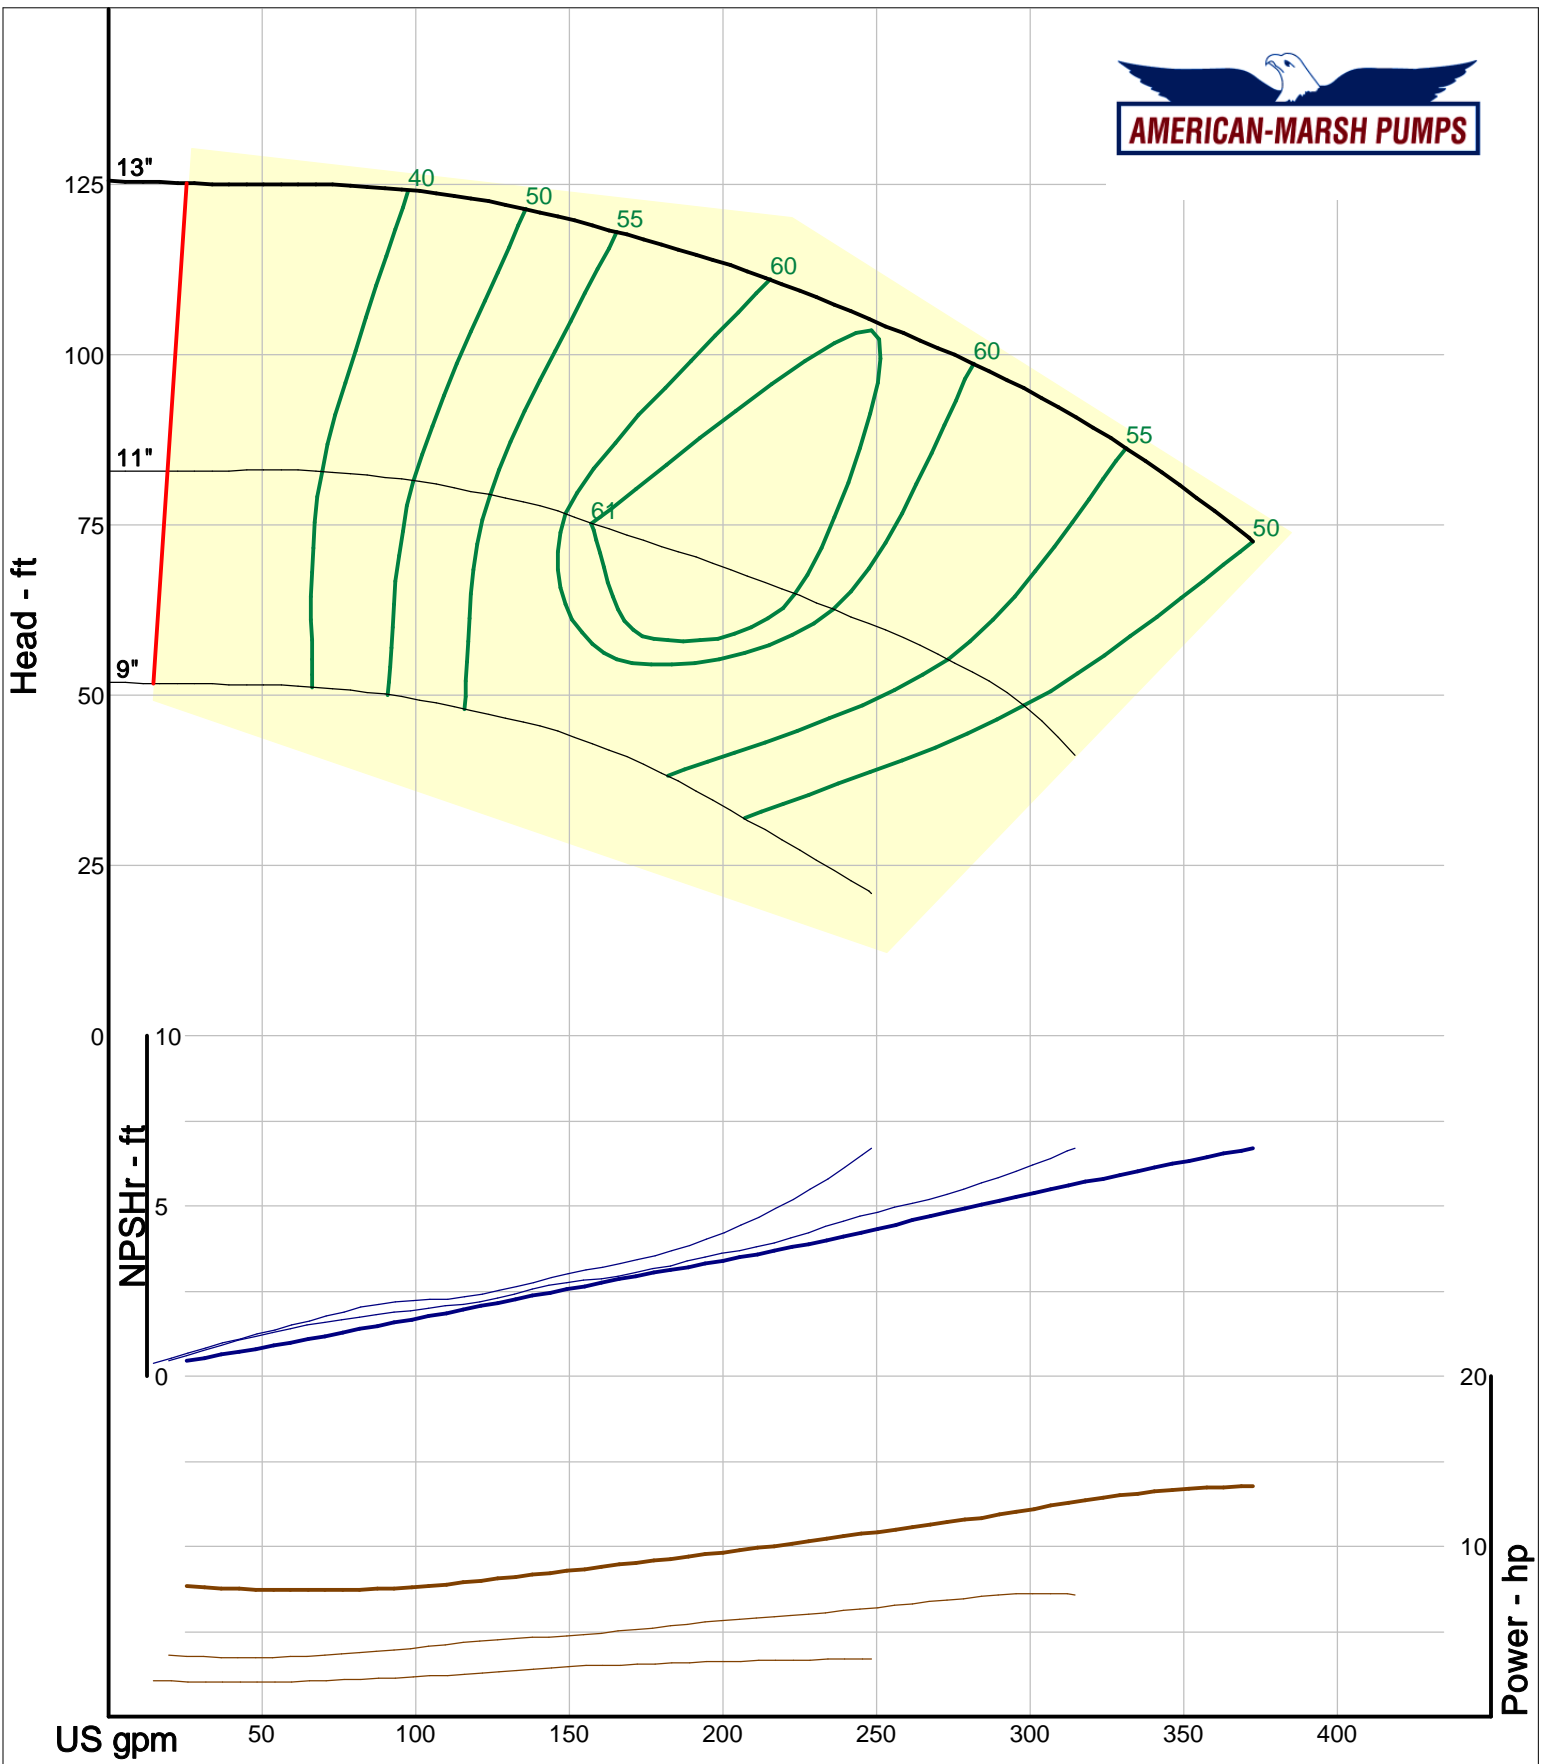

American-Marsh Pumps
 Catalog: WTRWKS-2005c.50, vers 2.5c
 460_OSD_OP - 1500

Size: 2L1.5x3-13/OP
 Speed: 1450 rpm
 Dia: 13 in
 Curve: CS-17541

Company: American-Marsh Pumps
 Name:
 12/10/05

American-Marsh Pumps
 Catalog: WTRWKS-2005c.50, vers 2.5c
 460_OSD_OP - 1500

Size: 2L2x3-6/OP
 Speed: 1450 rpm
 Dia: 6.25 in
 Curve: CS-17507

Company: American-Marsh Pumps
 Name:
 12/10/05

American-Marsh Pumps
 Catalog: WTRWKS-2005c.50, vers 2.5c
 460_OSD_OP - 1500

Size: 2L2x3-8/OP
 Speed: 1450 rpm
 Dia: 8.188 in
 Curve: CS-17516

Company: American-Marsh Pumps
 Name:
 12/10/05

American-Marsh Pumps
 Catalog: WTRWKS-2005c.50, vers 2.5c
 460_OSD_OP - 1500

Size: 2L2x3-10A/OP
 Speed: 1450 rpm
 Dia: 10 in
 Curve: CS-17528

Company: American-Marsh Pumps
 Name:
 12/10/05

American-Marsh Pumps
 Catalog: WTRWKS-2005c.50, vers 2.5c
 460_OSD_OP - 1500

Size: 2L2x3-13/OP
 Speed: 1450 rpm
 Dia: 13 in
 Curve: CS-17544

Company: American-Marsh Pumps
 Name:
 12/10/05

American-Marsh Pumps
 Catalog: WTRWKS-2005c.50, vers 2.5c
 460_OSD_OP - 1500