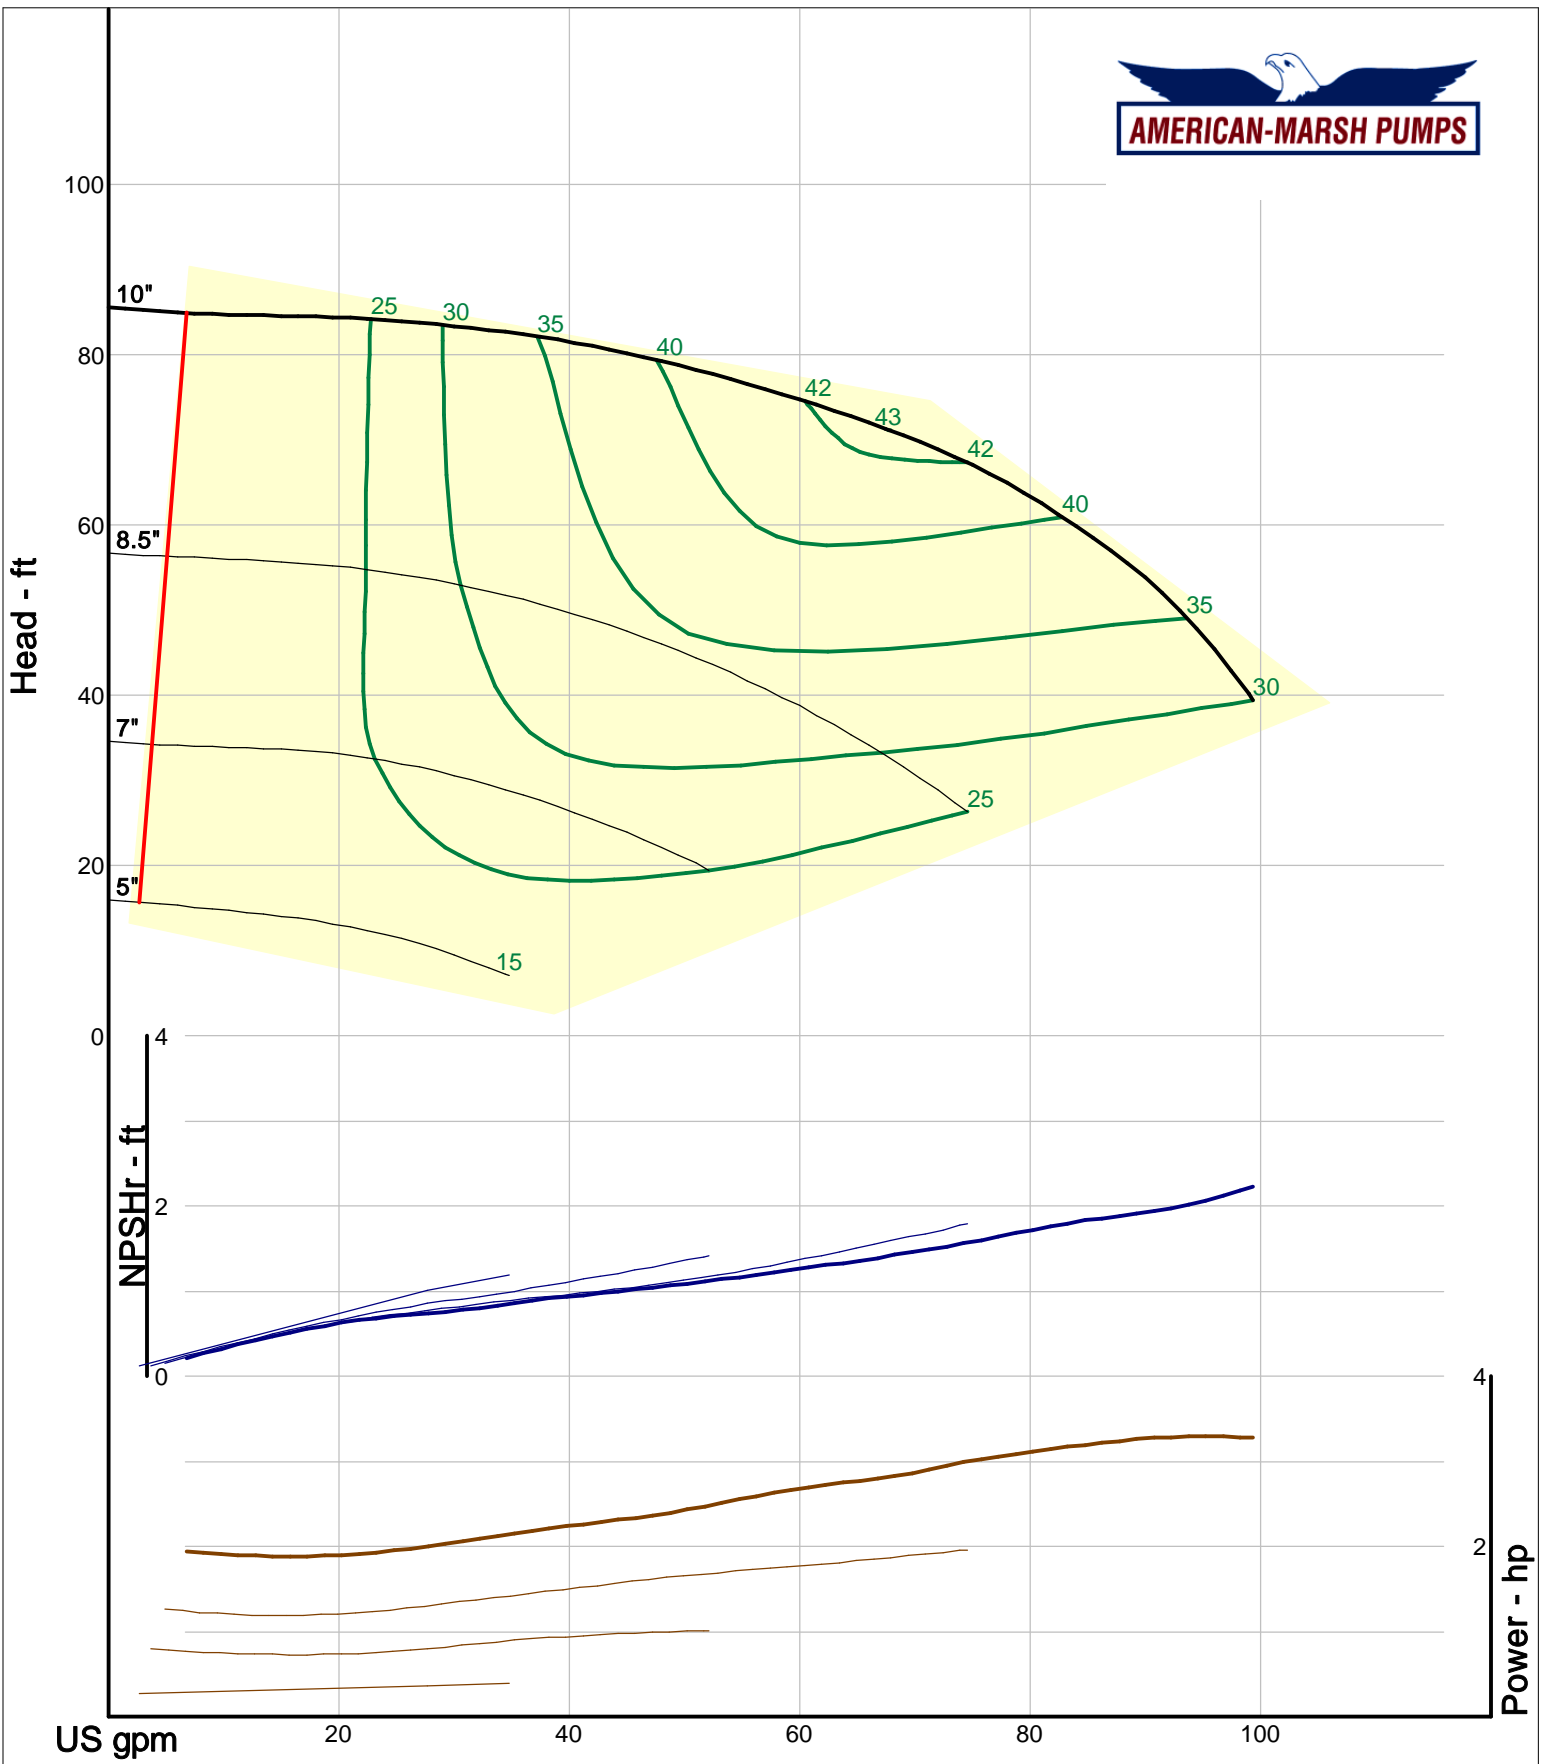

Company: American-Marsh Pumps
 Name:
 12/10/05

American-Marsh Pumps
 Catalog: WTRWKS-2005c.50, vers 2.5c
 460_OSD_OP - 1500

Size: 1L1x1.5-8/OP
 Speed: 1450 rpm
 Dia: 8.188 in
 Curve: CS-17510

Company: American-Marsh Pumps
 Name:
 12/10/05

American-Marsh Pumps
 Catalog: WTRWKS-2005c.50, vers 2.5c
 460_OSD_OP - 1500

Size: 1L1.5x3-6/OP
 Speed: 1450 rpm
 Dia: 6.25 in
 Curve: CS-17504

Company: American-Marsh Pumps
 Name:
 12/10/05

American-Marsh Pumps
 Catalog: WTRWKS-2005c.50, vers 2.5c
 460_OSD_OP - 1500

Size: 1L1.5x3-8/OP
 Speed: 1450 rpm
 Dia: 8.188 in
 Curve: CS-17513

Company: American-Marsh Pumps
 Name:
 12/10/05

American-Marsh Pumps
 Catalog: WTRWKS-2005c.50, vers 2.5c
 460_OSD_OP - 1500

Size: 2L1x2-10A/OP
 Speed: 1450 rpm
 Dia: 10 in
 Curve: CS-17522

Company: American-Marsh Pumps
 Name:
 12/10/05

American-Marsh Pumps
 Catalog: WTRWKS-2005c.50, vers 2.5c
 460_OSD_OP - 1500

Size: 2L1.5x3-10A/OP
 Speed: 1450 rpm
 Dia: 10 in
 Curve: CS-17525

Company: American-Marsh Pumps
 Name:
 12/10/05