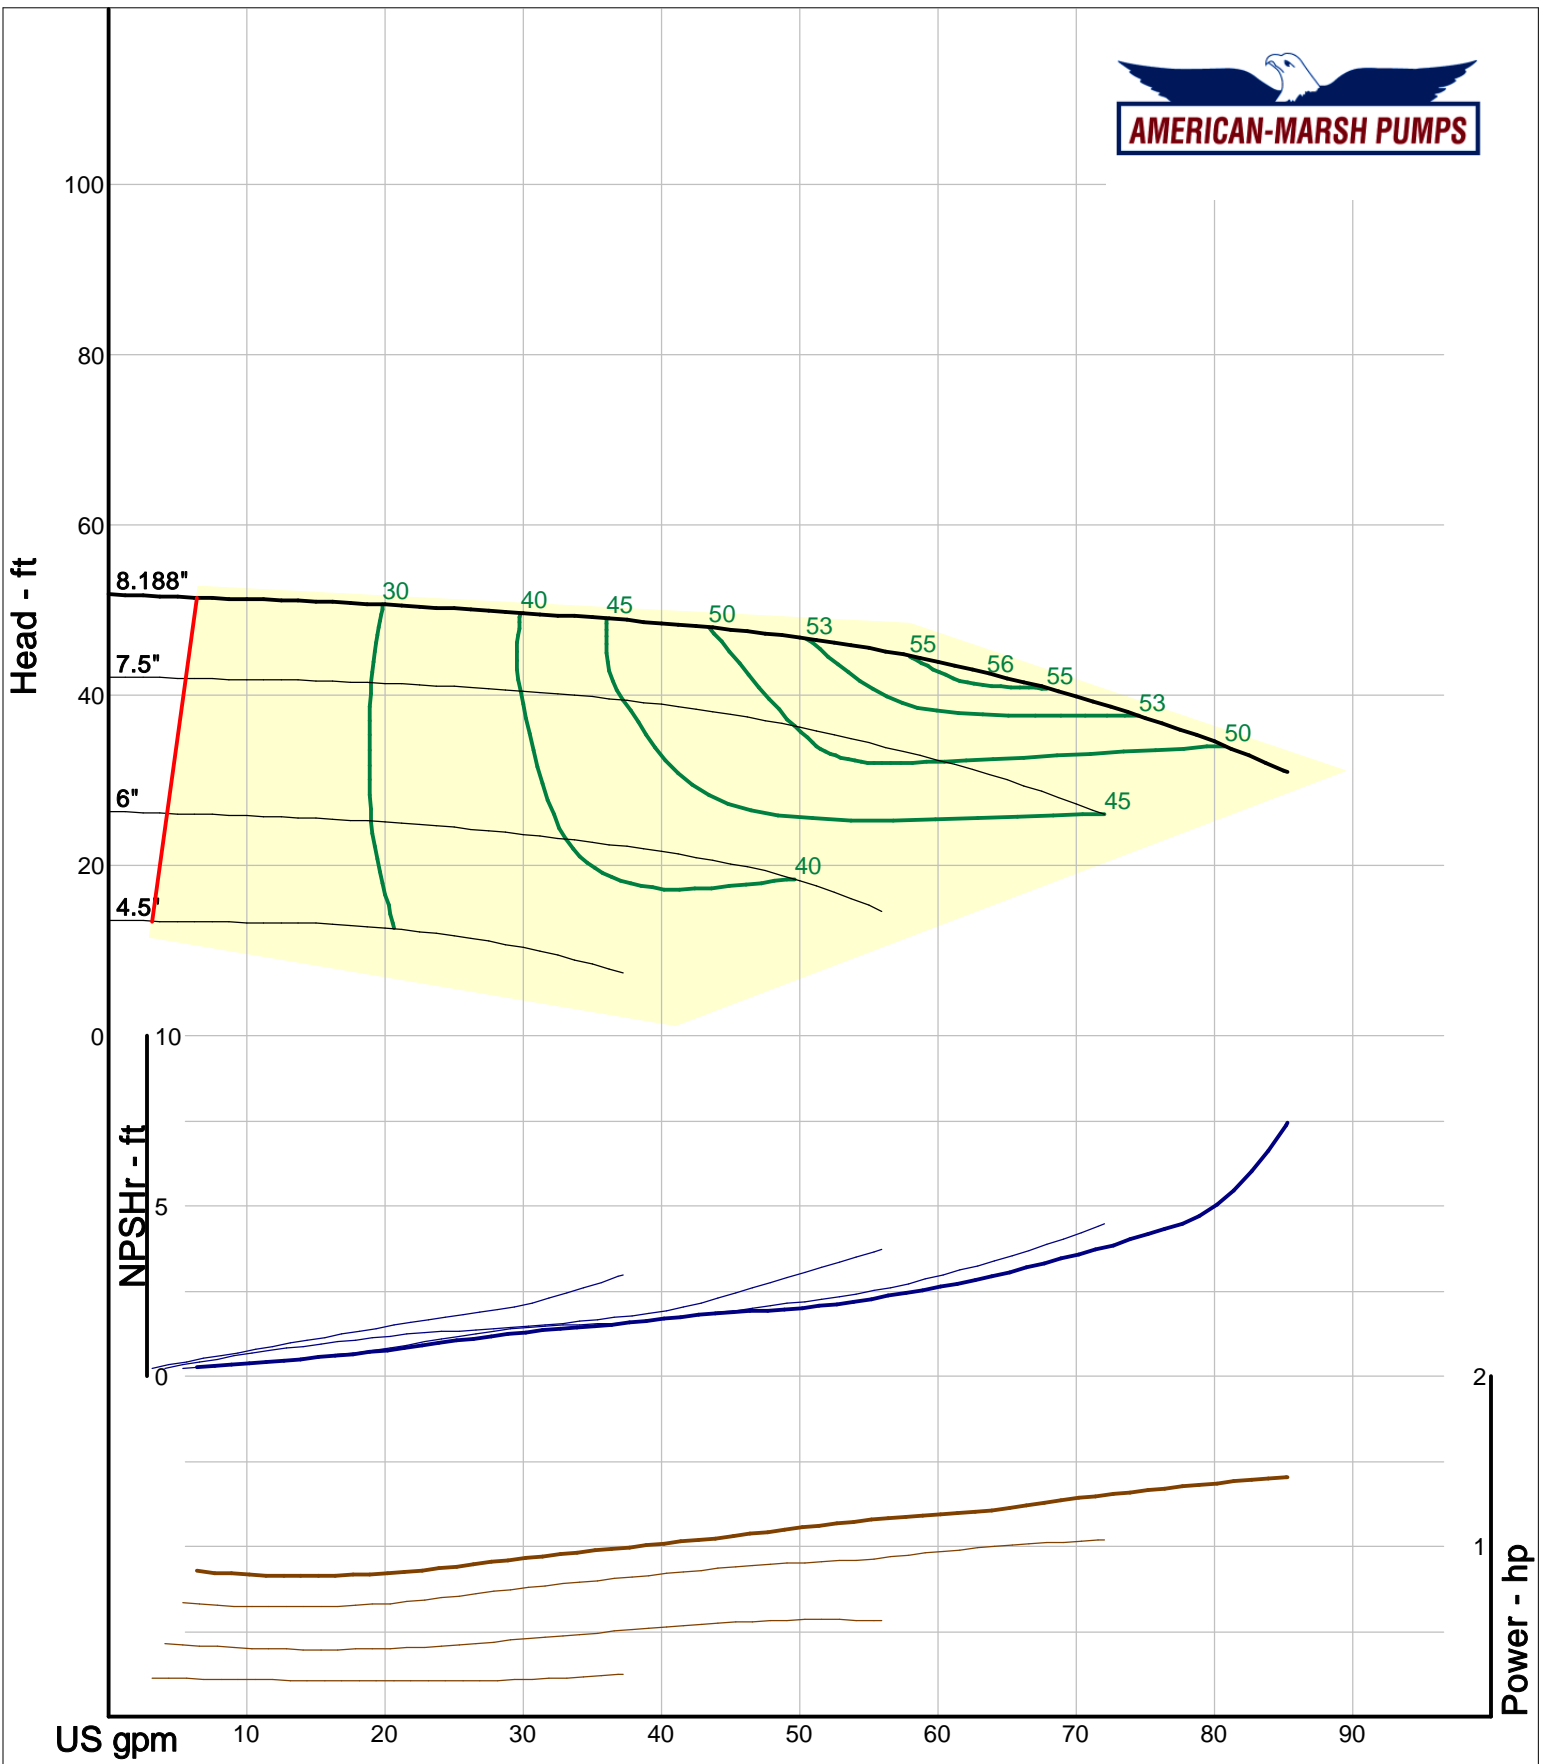

460 Series ANSI Process

1500 RPM Performance Curves
Semi-Open Impellers

Company: American-Marsh Pumps
 Name:
 12/10/05

American-Marsh Pumps
 Catalog: WTRWKS-2005c.50, vers 2.5c
 460_OSD_OP - 1500

Size: 1L1x1.5-6/OP
 Speed: 1450 rpm
 Dia: 6.25 in
 Curve: CS-17501

Company: American-Marsh Pumps
 Name:
 12/10/05

American-Marsh Pumps
 Catalog: WTRWKS-2005c.50, vers 2.5c
 460_OSD_OP - 1500

Size: 1L1x1.5-8/OP
 Speed: 1450 rpm
 Dia: 8.188 in
 Curve: CS-17510

Company: American-Marsh Pumps
 Name:
 12/10/05

American-Marsh Pumps
 Catalog: WTRWKS-2005c.50, vers 2.5c
 460_OSD_OP - 1500

Size: 1L1.5x3-6/OP
 Speed: 1450 rpm
 Dia: 6.25 in
 Curve: CS-17504

Company: American-Marsh Pumps
 Name:
 12/10/05

American-Marsh Pumps
 Catalog: WTRWKS-2005c.50, vers 2.5c
 460_OSD_OP - 1500