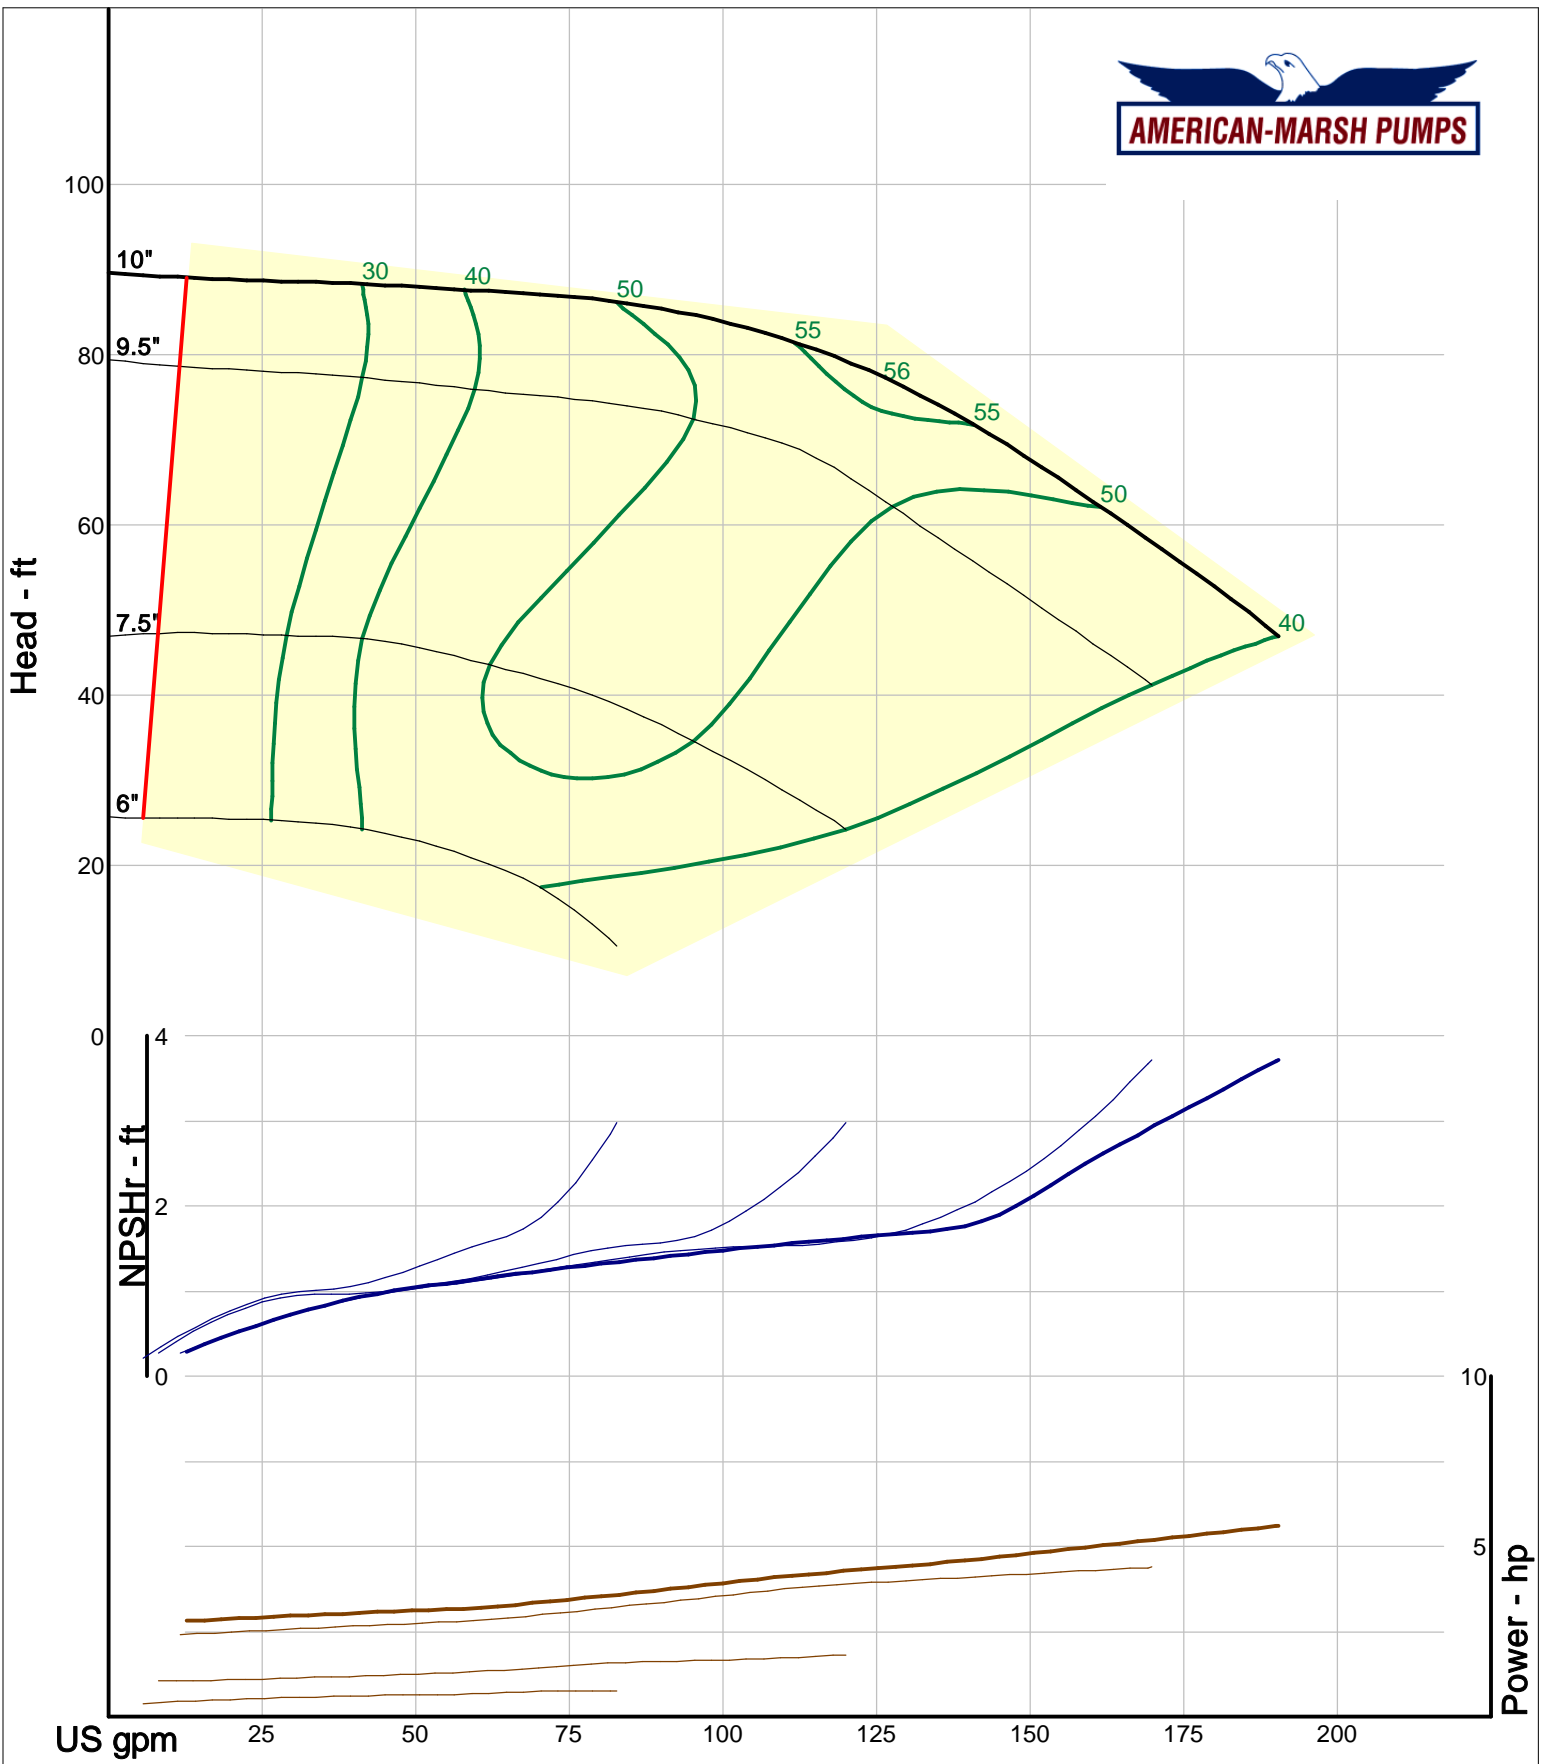

Company: American-Marsh Pumps
 Name:
 12/10/05

American-Marsh Pumps
 Catalog: WTRWKS-2005c.50, vers 2.5c
 460_OSD_OP - 1500

Size: 1L1x1.5-8/OP
 Speed: 1450 rpm
 Dia: 8.188 in
 Curve: CS-17510

Company: American-Marsh Pumps
 Name:
 12/10/05

American-Marsh Pumps
 Catalog: WTRWKS-2005c.50, vers 2.5c
 460_OSD_OP - 1500

Size: 1L1.5x3-6/OP
 Speed: 1450 rpm
 Dia: 6.25 in
 Curve: CS-17504

Company: American-Marsh Pumps
 Name:
 12/10/05

American-Marsh Pumps
 Catalog: WTRWKS-2005c.50, vers 2.5c
 460_OSD_OP - 1500

Size: 1L1.5x3-8/OP
 Speed: 1450 rpm
 Dia: 8.188 in
 Curve: CS-17513

Company: American-Marsh Pumps
 Name:
 12/10/05

American-Marsh Pumps
 Catalog: WTRWKS-2005c.50, vers 2.5c
 460_OSD_OP - 1500

Size: 2L1x2-10A/OP
 Speed: 1450 rpm
 Dia: 10 in
 Curve: CS-17522

Company: American-Marsh Pumps
 Name:
 12/10/05

American-Marsh Pumps
 Catalog: WTRWKS-2005c.50, vers 2.5c
 460_OSD_OP - 1500

Size: 2L1.5x3-10A/OP
 Speed: 1450 rpm
 Dia: 10 in
 Curve: CS-17525

Company: American-Marsh Pumps
 Name:
 12/10/05