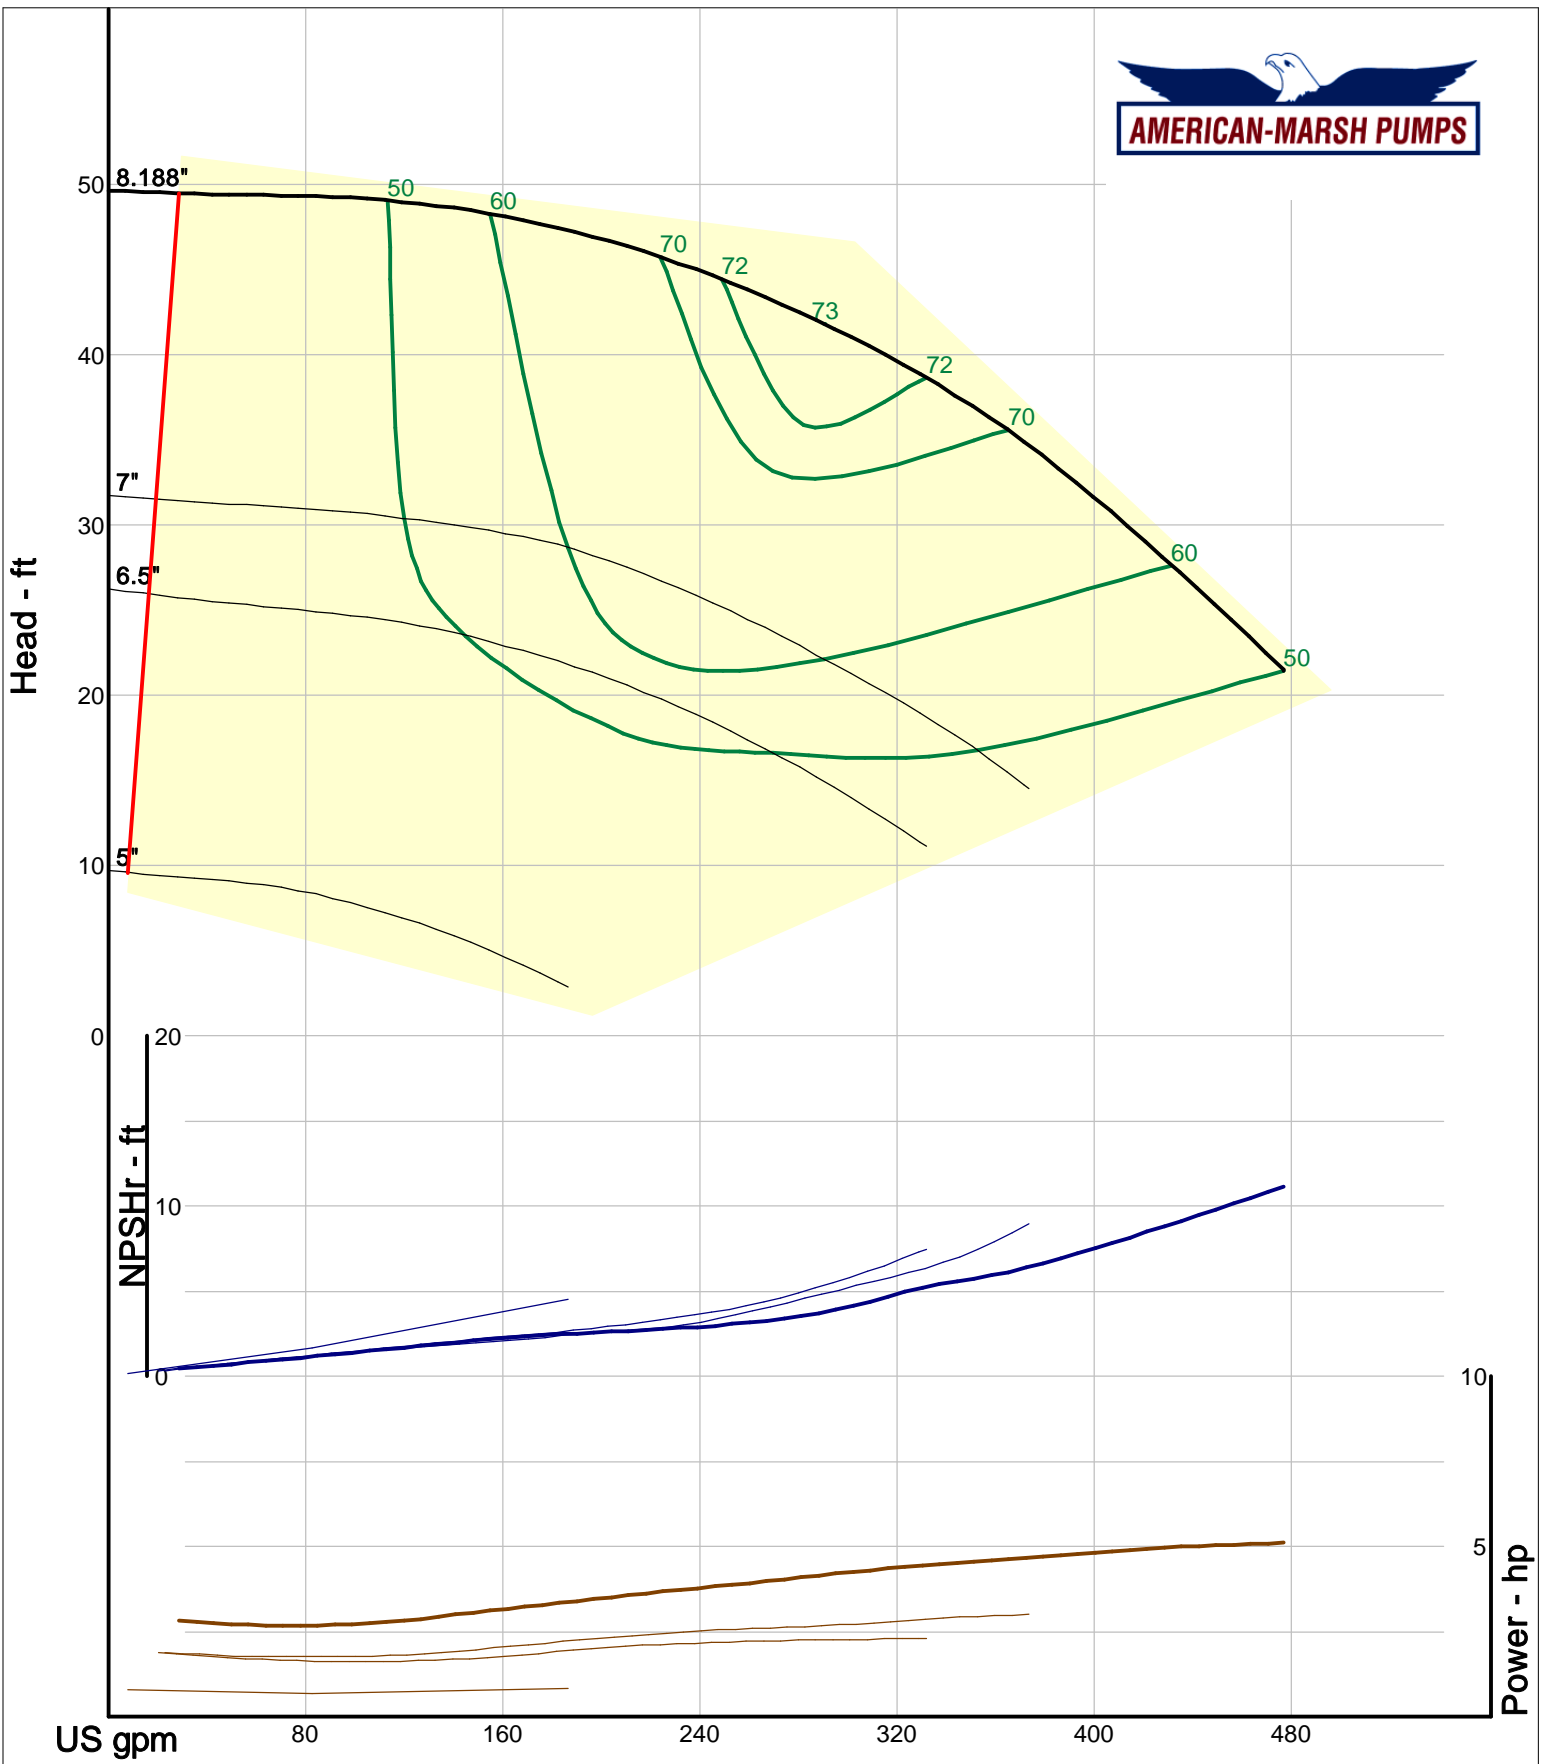

American-Marsh Pumps
 Catalog: WTRWKS-2005c.50, vers 2.5c
 460_OSD_OP - 1500

Size: 2L1.5x3-13/OP
 Speed: 1450 rpm
 Dia: 13 in
 Curve: CS-17541

Company: American-Marsh Pumps
 Name:
 12/10/05

American-Marsh Pumps
 Catalog: WTRWKS-2005c.50, vers 2.5c
 460_OSD_OP - 1500

Size: 2L2x3-6/OP
 Speed: 1450 rpm
 Dia: 6.25 in
 Curve: CS-17507

Company: American-Marsh Pumps
 Name:
 12/10/05

American-Marsh Pumps
 Catalog: WTRWKS-2005c.50, vers 2.5c
 460_OSD_OP - 1500

Size: 2L2x3-8/OP
 Speed: 1450 rpm
 Dia: 8.188 in
 Curve: CS-17516

Company: American-Marsh Pumps
 Name:
 12/10/05

American-Marsh Pumps
 Catalog: WTRWKS-2005c.50, vers 2.5c
 460_OSD_OP - 1500

Size: 2L2x3-10A/OP
 Speed: 1450 rpm
 Dia: 10 in
 Curve: CS-17528

Company: American-Marsh Pumps
 Name:
 12/10/05

American-Marsh Pumps
 Catalog: WTRWKS-2005c.50, vers 2.5c
 460_OSD_OP - 1500

Size: 2L2x3-13/OP
 Speed: 1450 rpm
 Dia: 13 in
 Curve: CS-17544

Company: American-Marsh Pumps
 Name:
 12/10/05

American-Marsh Pumps
 Catalog: WTRWKS-2005c.50, vers 2.5c
 460_OSD_OP - 1500