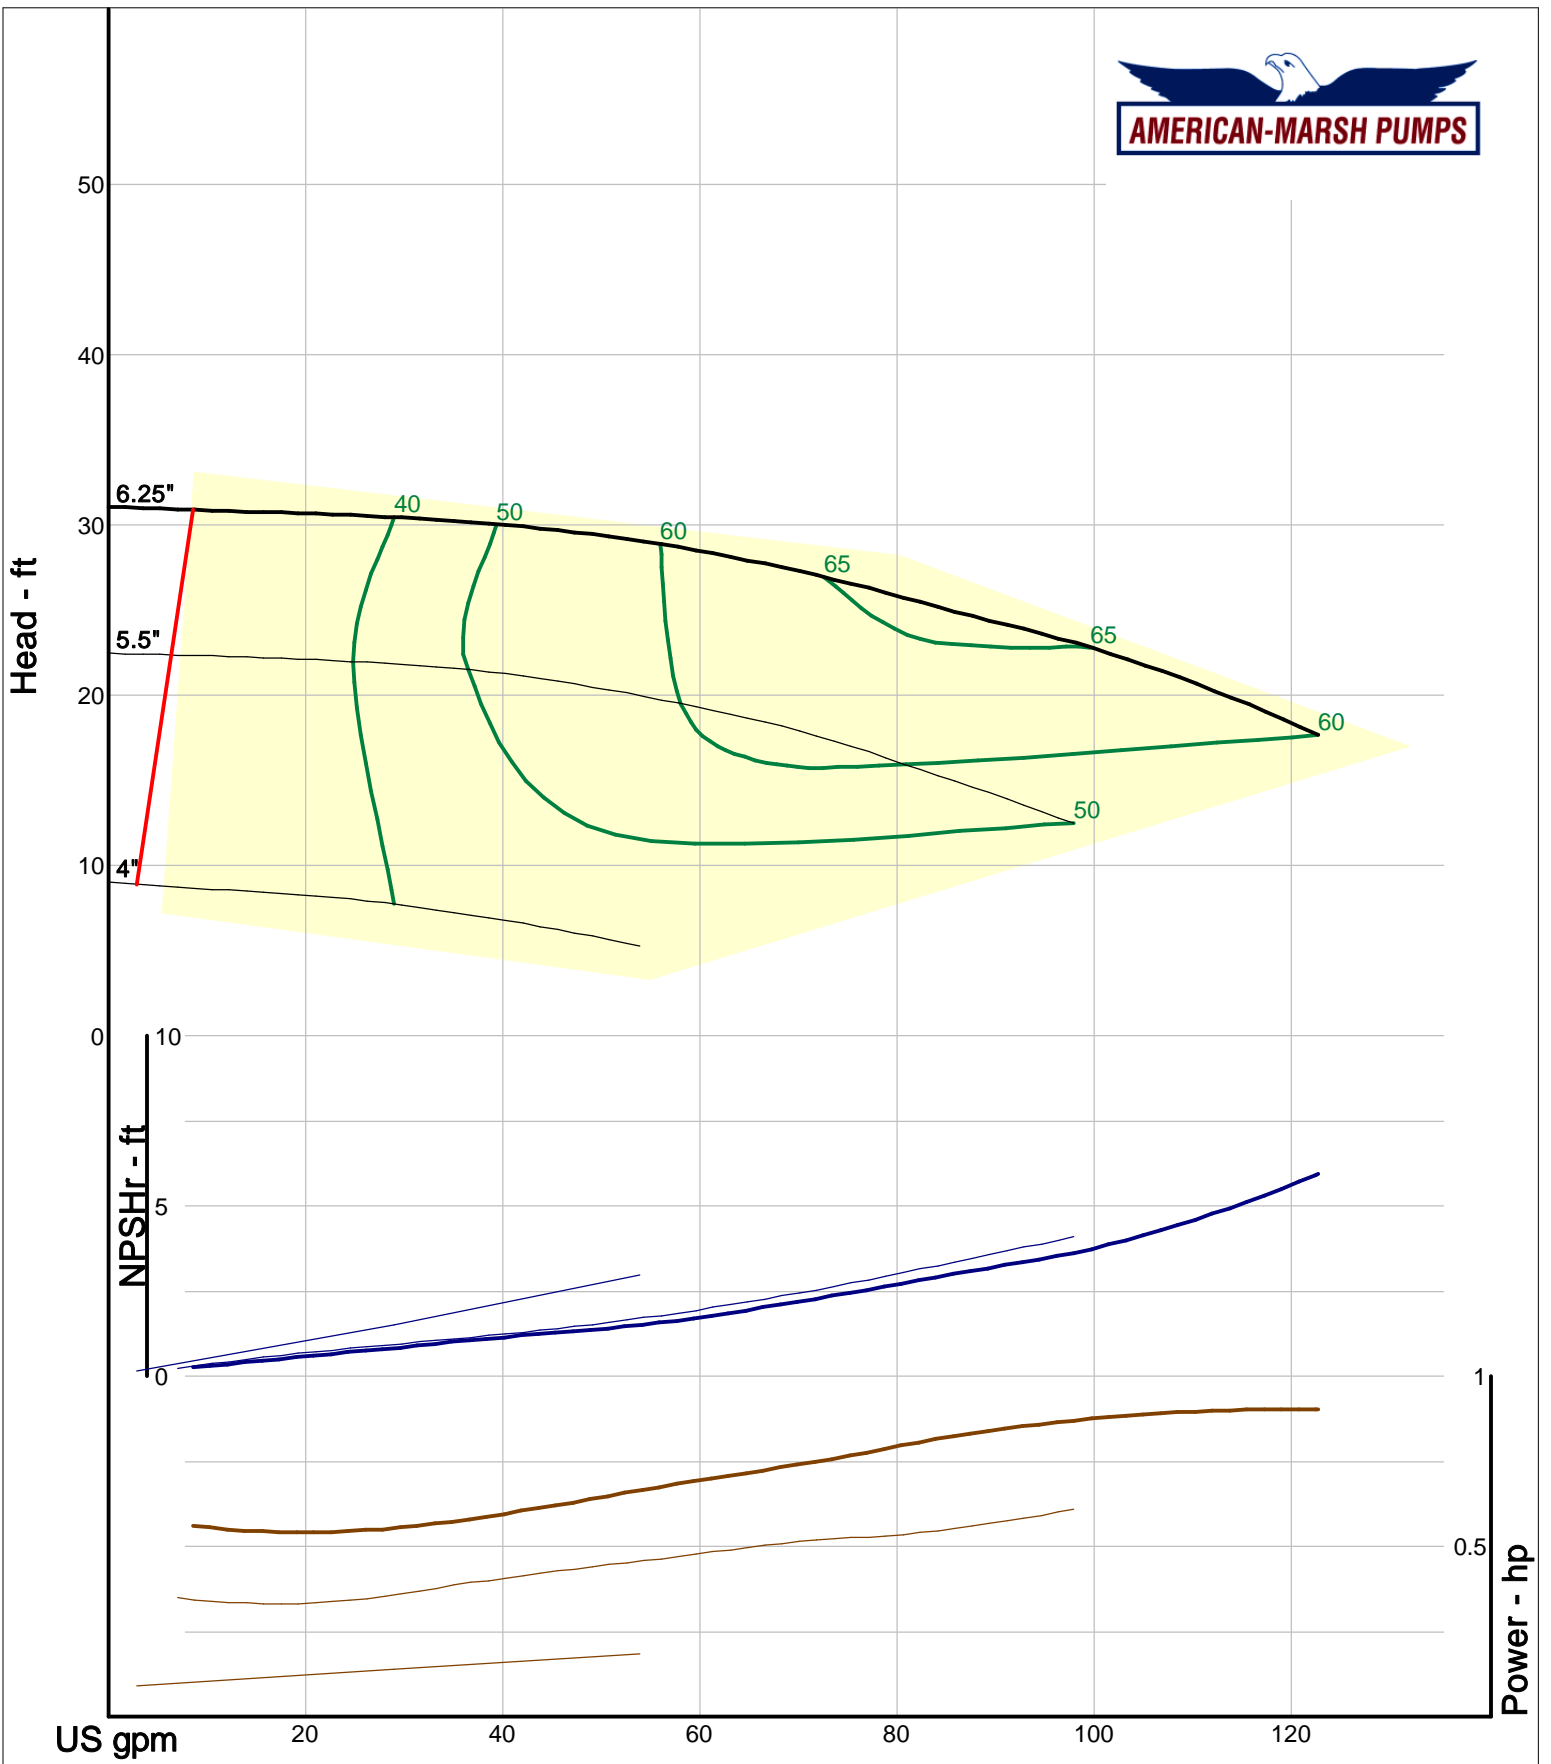

460 Series ANSI Process

1500 RPM Performance Curves
Semi-Open Impellers

Company: American-Marsh Pumps
 Name:
 12/10/05

American-Marsh Pumps
 Catalog: WTRWKS-2005c.50, vers 2.5c
 460_OSD_OP - 1500

Size: 1L1x1.5-6/OP
 Speed: 1450 rpm
 Dia: 6.25 in
 Curve: CS-17501

Company: American-Marsh Pumps
 Name:
 12/10/05

American-Marsh Pumps
 Catalog: WTRWKS-2005c.50, vers 2.5c
 460_OSD_OP - 1500

Size: 1L1x1.5-8/OP
 Speed: 1450 rpm
 Dia: 8.188 in
 Curve: CS-17510

Company: American-Marsh Pumps
 Name:
 12/10/05

American-Marsh Pumps
 Catalog: WTRWKS-2005c.50, vers 2.5c
 460_OSD_OP - 1500

Size: 1L1.5x3-6/OP
 Speed: 1450 rpm
 Dia: 6.25 in
 Curve: CS-17504

Company: American-Marsh Pumps
 Name:
 12/10/05

American-Marsh Pumps
 Catalog: WTRWKS-2005c.50, vers 2.5c
 460_OSD_OP - 1500

Company: American-Marsh Pumps
 Name:
 12/10/05

American-Marsh Pumps
 Catalog: WTRWKS-2005c.50, vers 2.5c
 460_OSD_OP - 1500

Size: 2L1.5x3-10A/OP
 Speed: 1450 rpm
 Dia: 10 in
 Curve: CS-17525

Company: American-Marsh Pumps
 Name:
 12/10/05