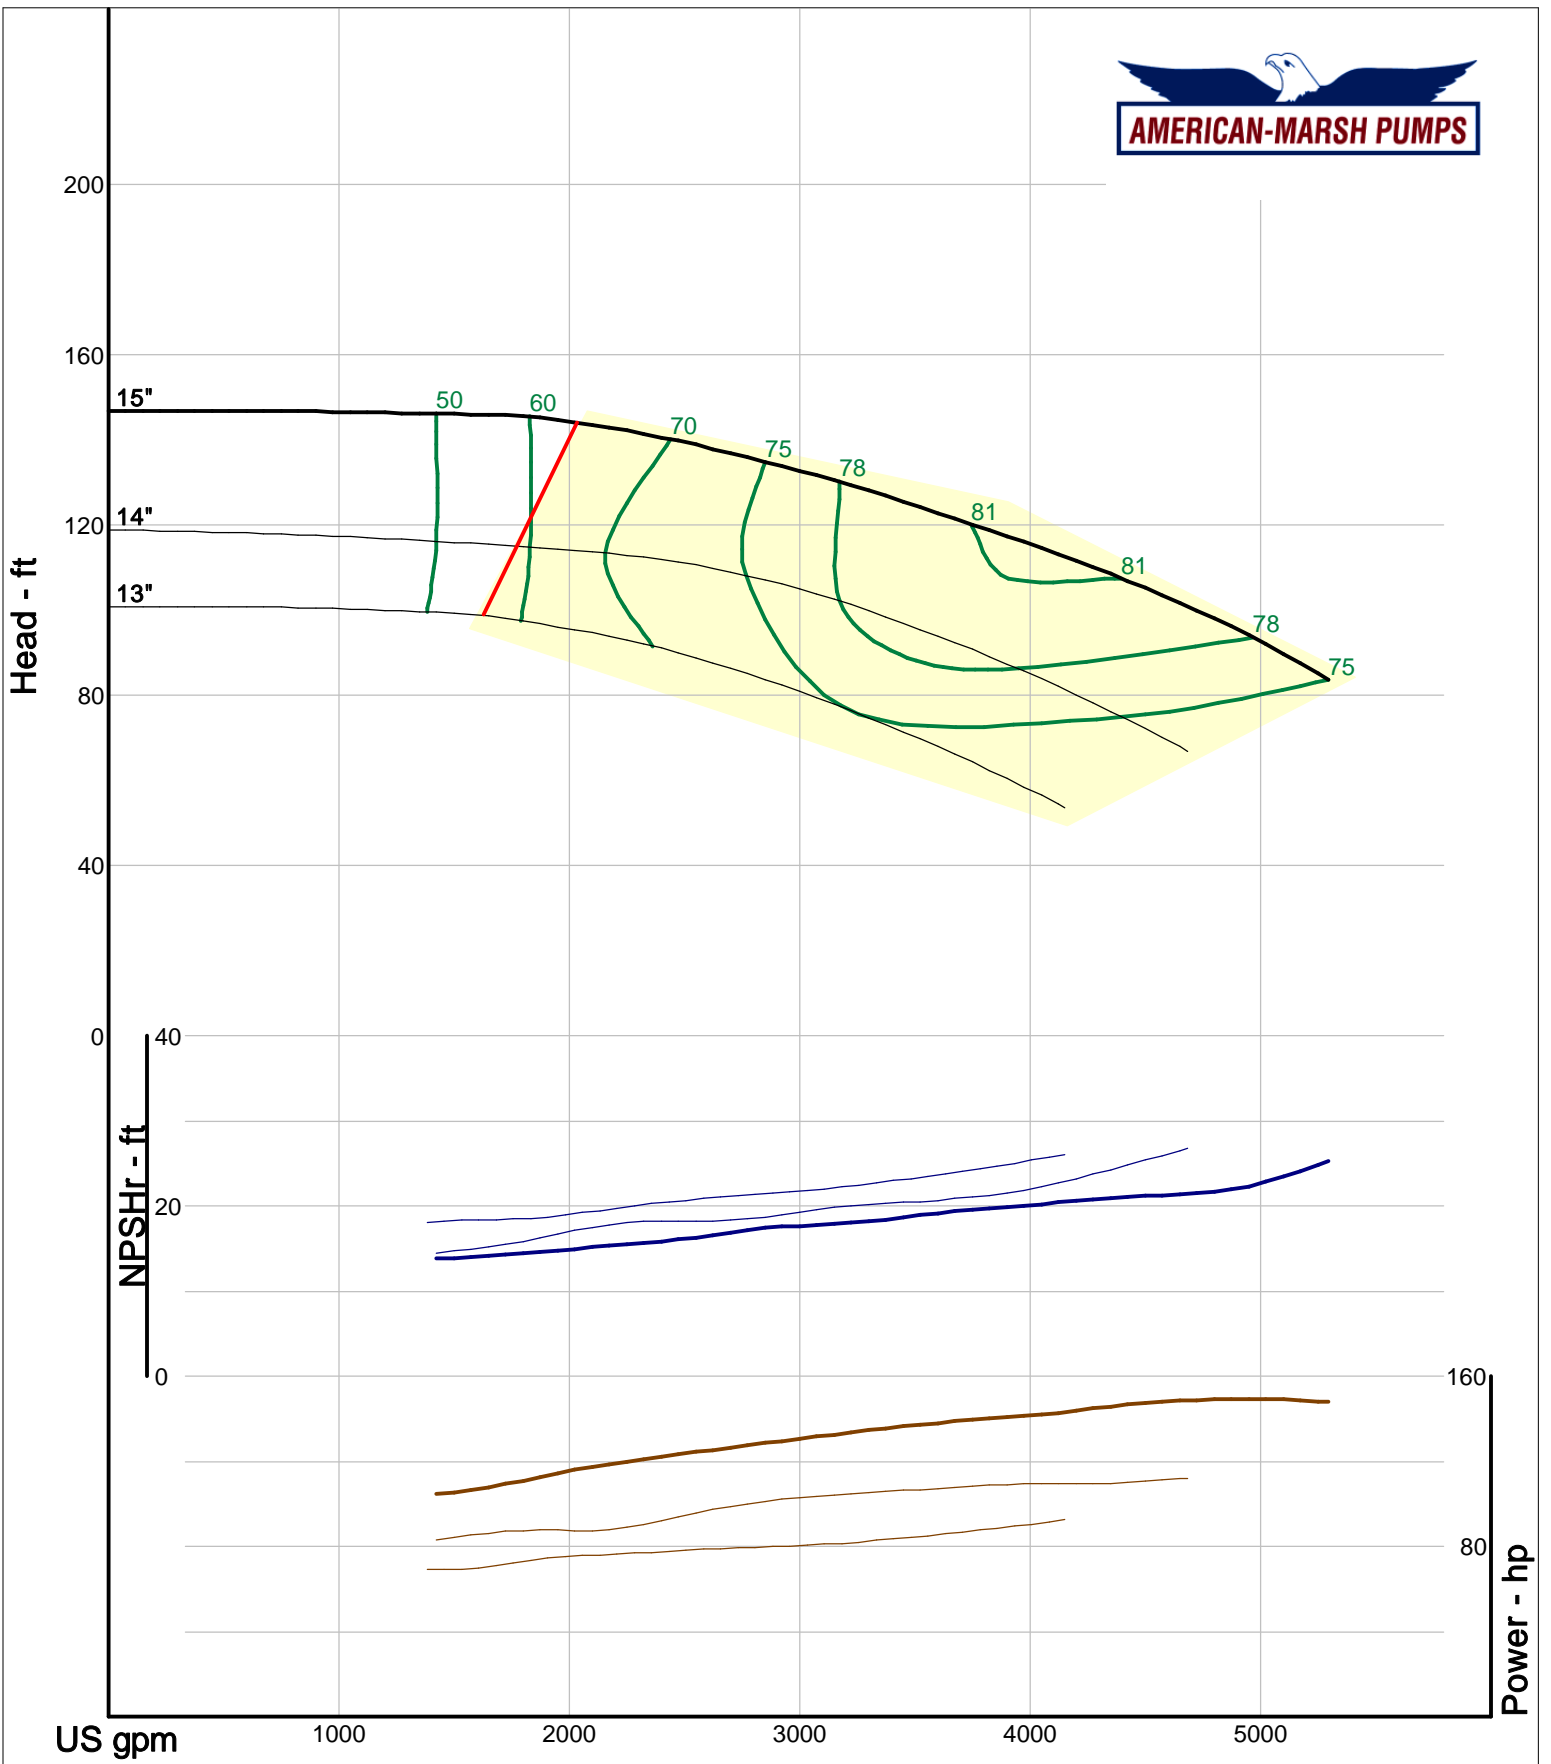

Size: 2L4x6-10/OP
 Speed: 1450 rpm
 Dia: 10 in
 Curve: CS-17536

Company: American-Marsh Pumps
 Name:
 12/10/05

American-Marsh Pumps
 Catalog: WTRWKS-2005c.50, vers 2.5c
 460_OSD_OP - 1500

Size: 2L4x6-10H/OP
 Speed: 1450 rpm
 Dia: 10 in
 Curve: CS-17538

Size: 3L6x8-14A/OP
 Speed: 1450 rpm
 Dia: 14 in
 Curve: CS-17551

Company: American-Marsh Pumps
Name:
12/10/05

American-Marsh Pumps
Catalog: WTRWKS-2005c.50, vers 2.5c
460_OSD_OP - 1500

Size: 3L6x8-16A/OP
Speed: 1450 rpm
Dia: 16 in
Curve: CS-17560

Company: American-Marsh Pumps
 Name:
 12/10/05

American-Marsh Pumps
 Catalog: WTRWKS-2005c.50, vers 2.5c
 460_OSD_OP - 1500

Size: 3L8x10-14/OP
 Speed: 1450 rpm
 Dia: 14 in
 Curve: CS-17554

Company: American-Marsh Pumps
Name:
12/10/05

American-Marsh Pumps
Catalog: WTRWKS-2005c.50, vers 2.5c
460_OSD_OP - 1500

Size: 3L8x10-16/OP
Speed: 1450 rpm
Dia: 16 in
Curve: CS-17563

Company: American-Marsh Pumps
 Name:
 12/10/05

American-Marsh Pumps
 Catalog: WTRWKS-2005c.50, vers 2.5c
 460_OSD_OP - 1500