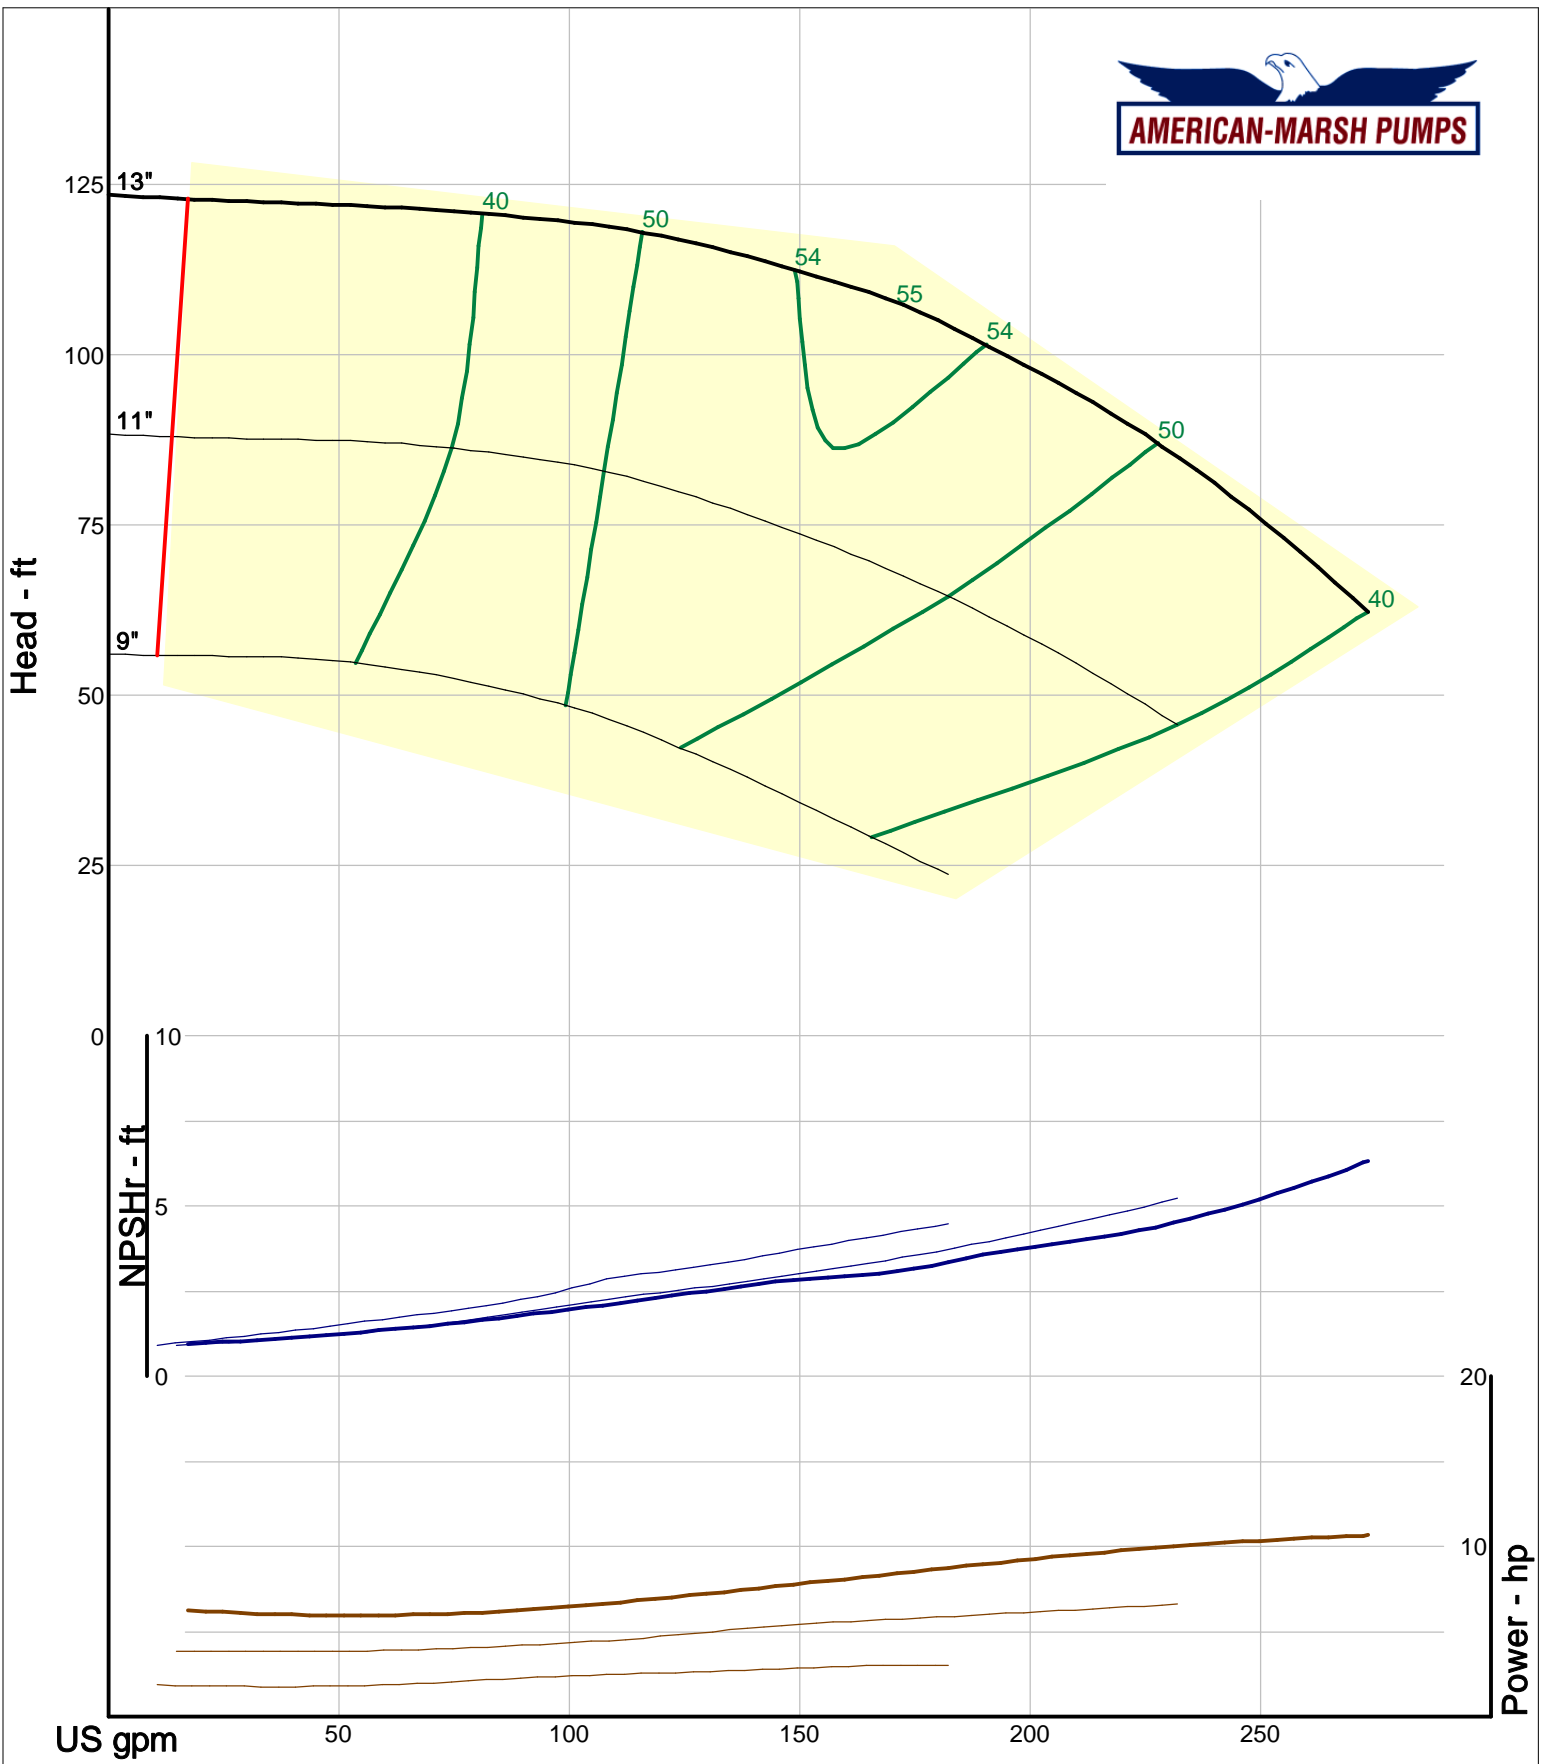

American-Marsh Pumps
 Catalog: WTRWKS-2005c.50, vers 2.5c
 460_OSD_OP - 1500

Size: 1L1.5x3-6/OP
 Speed: 1450 rpm
 Dia: 6.25 in
 Curve: CS-17504

Company: American-Marsh Pumps
 Name:
 12/10/05

American-Marsh Pumps
 Catalog: WTRWKS-2005c.50, vers 2.5c
 460_OSD_OP - 1500

Size: 1L1.5x3-8/OP
 Speed: 1450 rpm
 Dia: 8.188 in
 Curve: CS-17513

Company: American-Marsh Pumps
 Name:
 12/10/05

American-Marsh Pumps
 Catalog: WTRWKS-2005c.50, vers 2.5c
 460_OSD_OP - 1500

Size: 2L1x2-10A/OP
 Speed: 1450 rpm
 Dia: 10 in
 Curve: CS-17522

Company: American-Marsh Pumps
 Name:
 12/10/05

American-Marsh Pumps
 Catalog: WTRWKS-2005c.50, vers 2.5c
 460_OSD_OP - 1500

Size: 2L1.5x3-10A/OP
 Speed: 1450 rpm
 Dia: 10 in
 Curve: CS-17525

Company: American-Marsh Pumps
 Name:
 12/10/05

American-Marsh Pumps
 Catalog: WTRWKS-2005c.50, vers 2.5c
 460_OSD_OP - 1500

Size: 2L1.5x3-13/OP
 Speed: 1450 rpm
 Dia: 13 in
 Curve: CS-17541

Company: American-Marsh Pumps
 Name:
 12/10/05

American-Marsh Pumps
 Catalog: WTRWKS-2005c.50, vers 2.5c
 460_OSD_OP - 1500