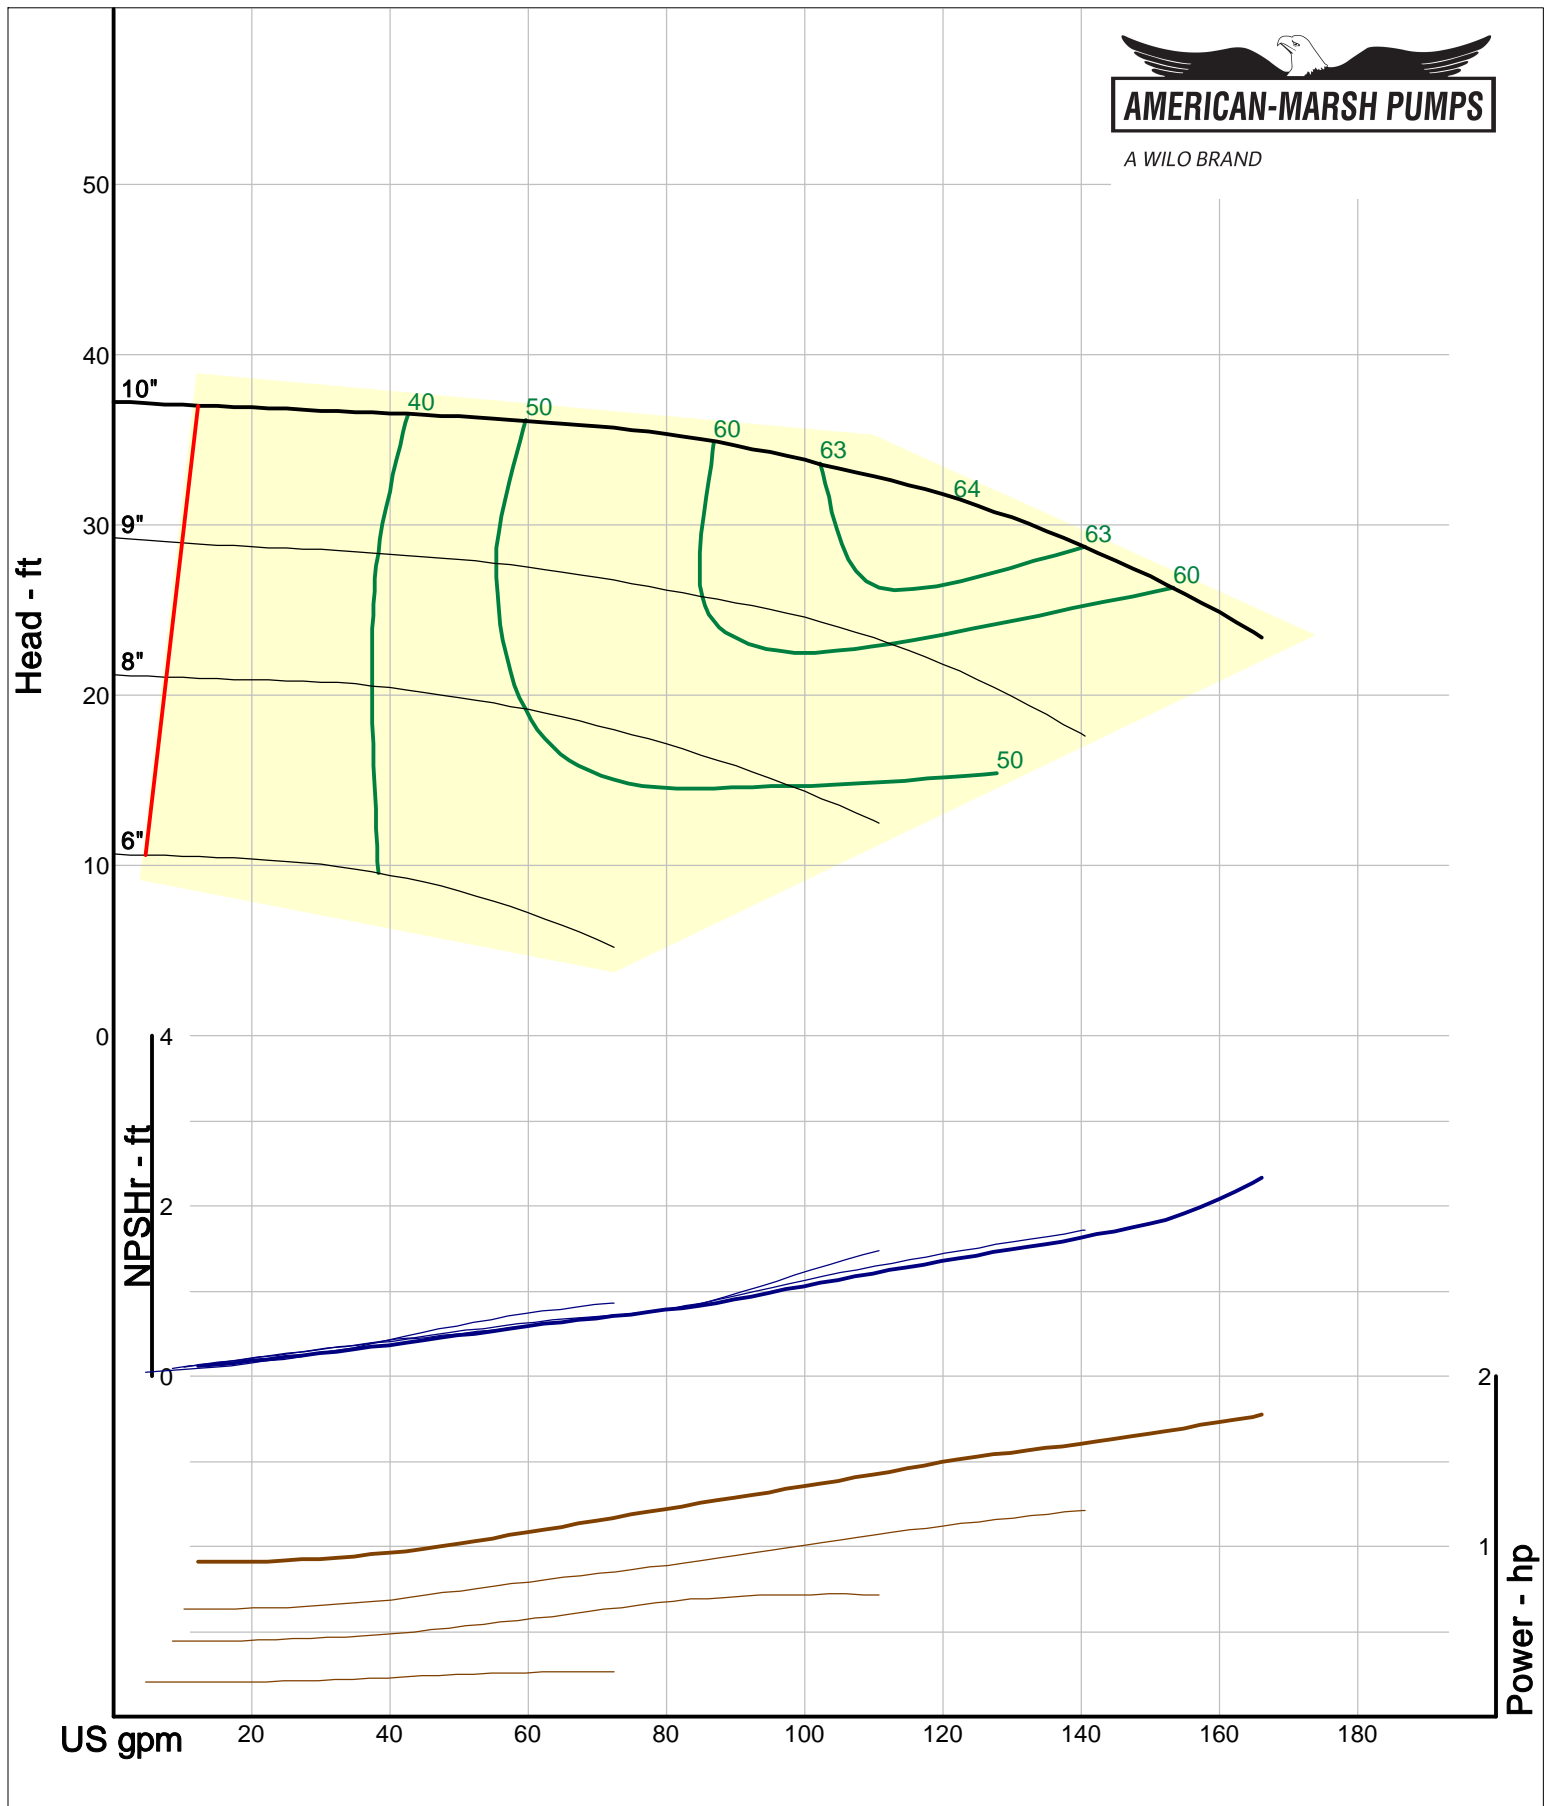

A WILO BRAND

Company: American-Marsh Pumps
Name:
12/10/05

American-Marsh Pumps
Catalog: WTRWKS-2005c.50, vers 2.5c
460_OSD_OP - 1000

Size: 2L1.5x3-13/OP
Speed: 980 rpm
Dia: 13 in
Curve: CS-17542

A WILO BRAND

Company: American-Marsh Pumps
 Name:
 12/10/05

American-Marsh Pumps
 Catalog: WTRWKS-2005c.50, vers 2.5c
 460_OSD_OP - 1000

Size: 2L2x3-8/OP
 Speed: 980 rpm
 Dia: 8.188 in
 Curve: CS-17517

A WILO BRAND

Company: American-Marsh Pumps
Name:
12/10/05

American-Marsh Pumps
Catalog: WTRWKS-2005c.50, vers 2.5c
460_OSD_OP - 1000

Size: 2L2x3-10A/OP
Speed: 980 rpm
Dia: 10 in
Curve: CS-17529

A WILO BRAND

Company: American-Marsh Pumps
Name:
12/10/05

American-Marsh Pumps
Catalog: WTRWKS-2005c.50, vers 2.5c
460_OSD_OP - 1000