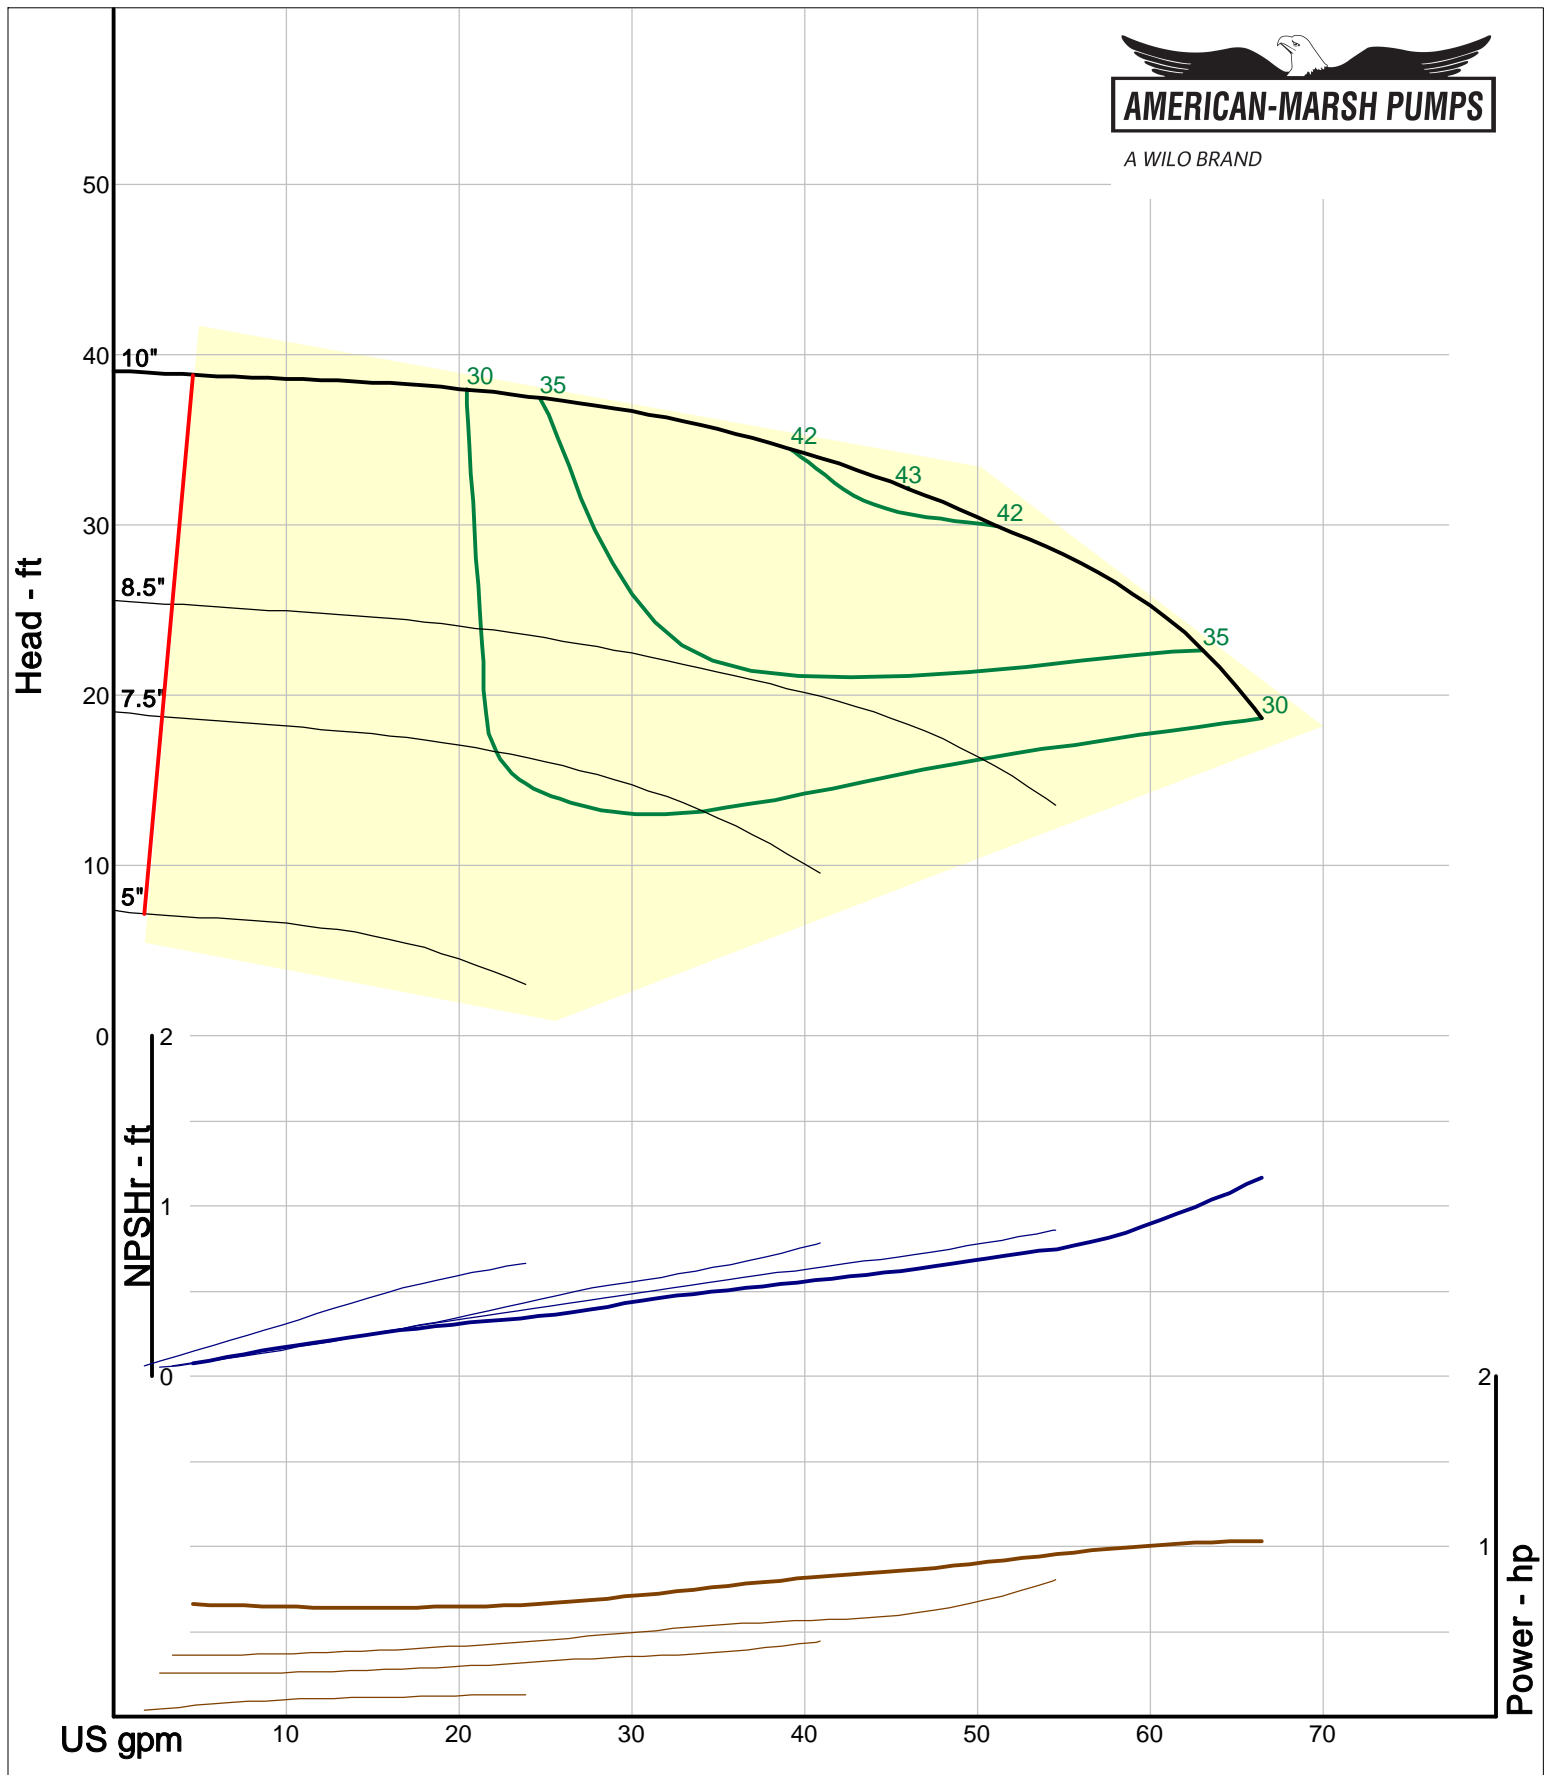

Company: American-Marsh Pumps
Name:
12/10/05

American-Marsh Pumps
Catalog: WTRWKS-2005c.50, vers 2.5c
460_OSD_OP - 1000

Size: 1L1.5x3-8/OP
Speed: 980 rpm
Dia: 8.188 in
Curve: CS-17514

A WILO BRAND

Company: American-Marsh Pumps
 Name:
 12/10/05

American-Marsh Pumps
 Catalog: WTRWKS-2005c.50, vers 2.5c
 460_OSD_OP - 1000

Size: 1L2x3-6/OP
 Speed: 980 rpm
 Dia: 6.25 in
 Curve: CS-17508

A WILO BRAND

Company: American-Marsh Pumps
Name:
12/10/05

American-Marsh Pumps
Catalog: WTRWKS-2005c.50, vers 2.5c
460_OSD_OP - 1000