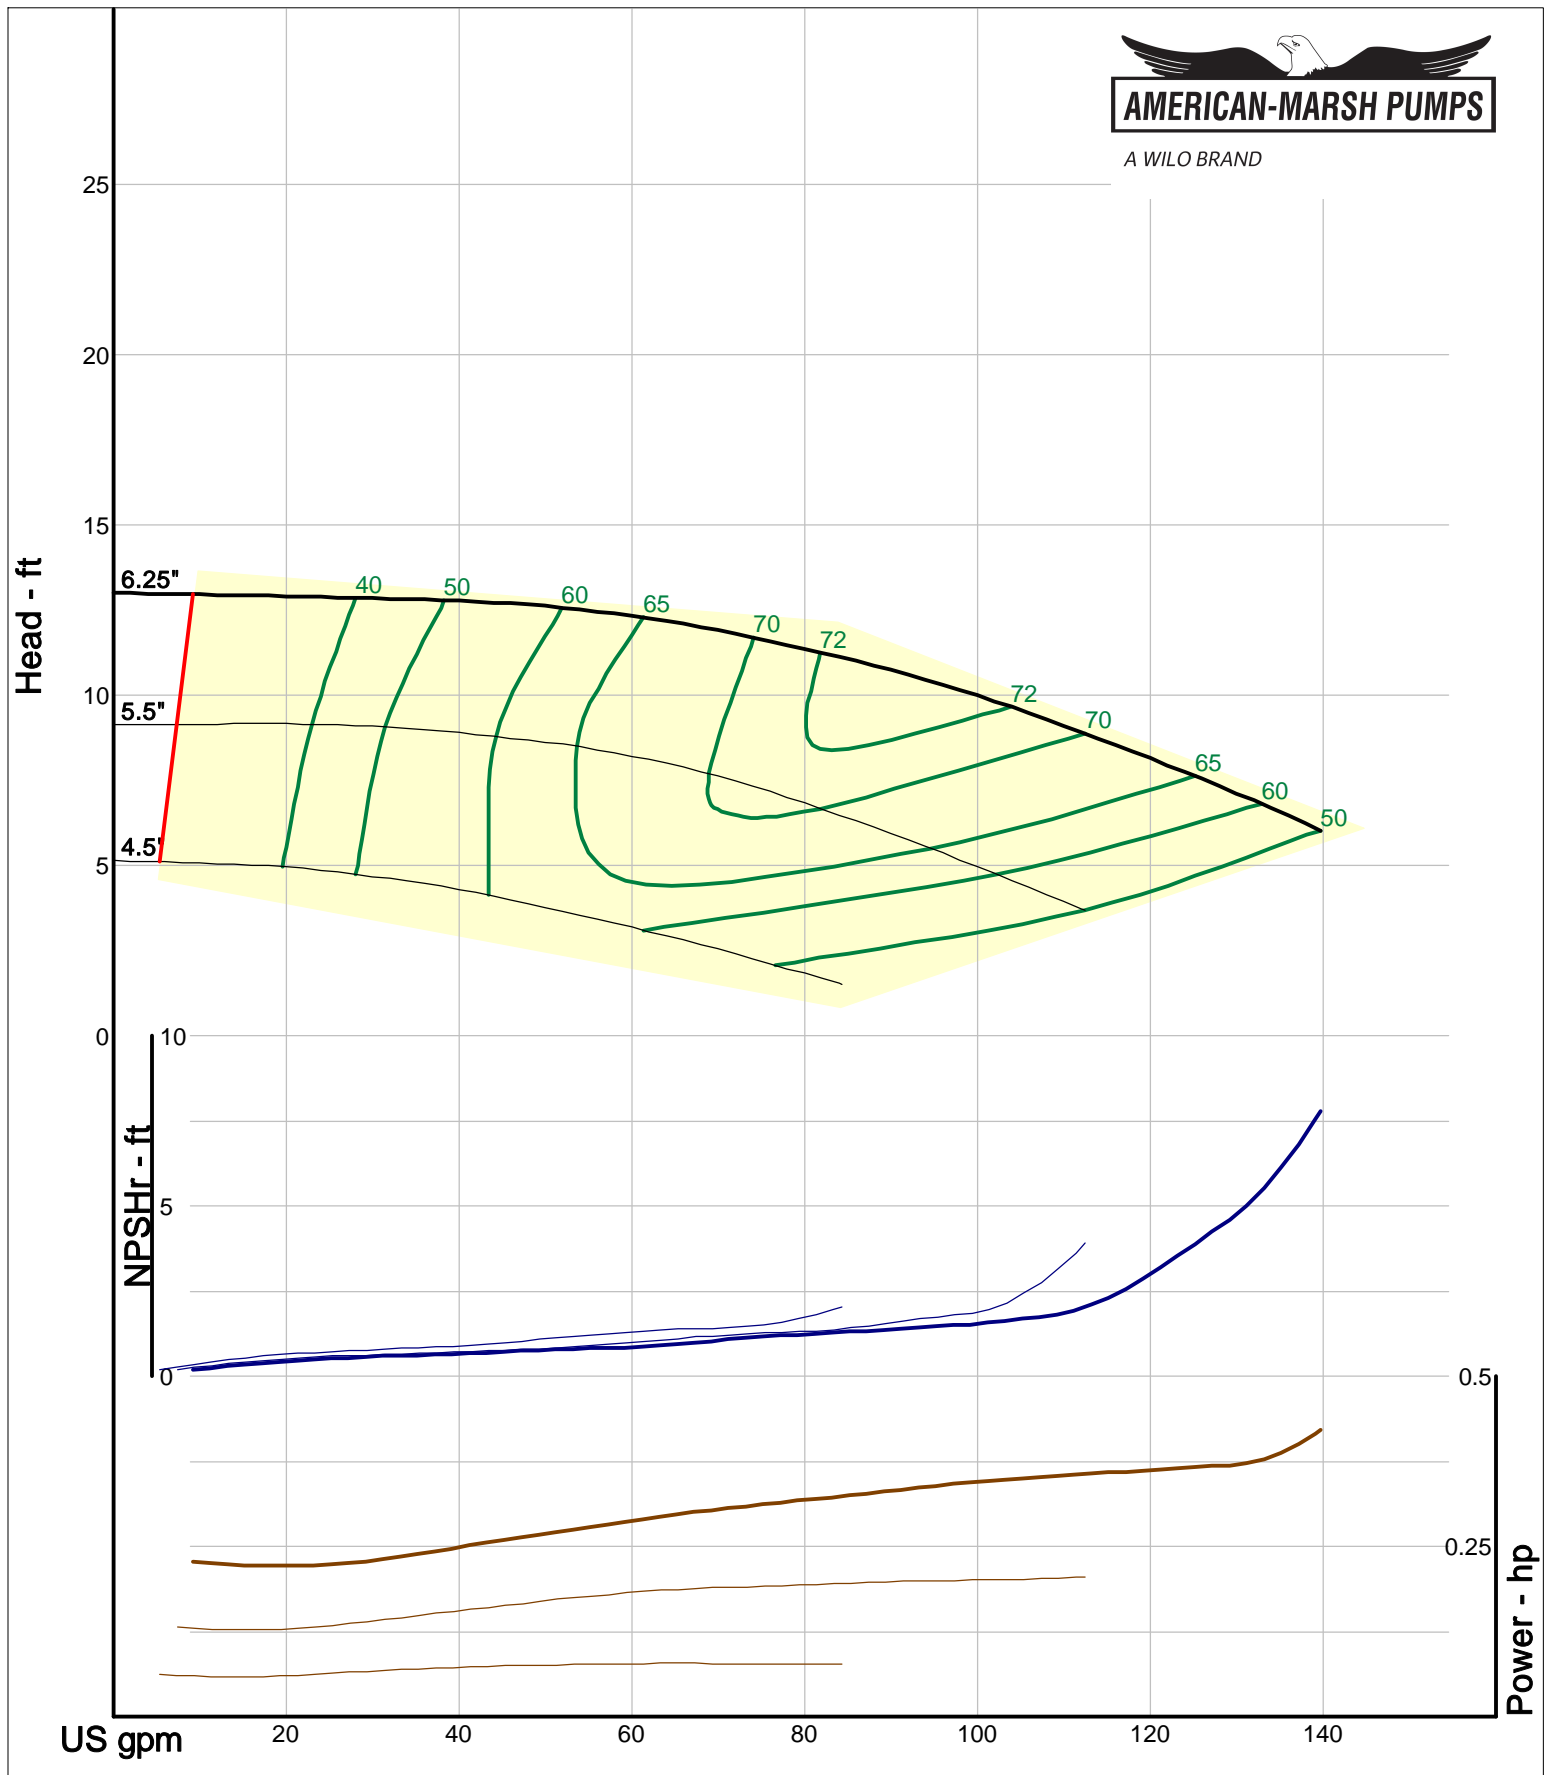

A WILO BRAND

Company: American-Marsh Pumps
Name:
12/10/05

American-Marsh Pumps
Catalog: WTRWKS-2005c.50, vers 2.5c
460_OSD_OP - 1000

Size: 1L1.5x3-6/OP
Speed: 980 rpm
Dia: 6.25 in
Curve: CS-17505

A WILO BRAND

Company: American-Marsh Pumps
Name:
12/10/05

American-Marsh Pumps
Catalog: WTRWKS-2005c.50, vers 2.5c
460_OSD_OP - 1000

Size: 1L1.5x3-8/OP
Speed: 980 rpm
Dia: 8.188 in
Curve: CS-17514

A WILO BRAND

Company: American-Marsh Pumps
 Name:
 12/10/05