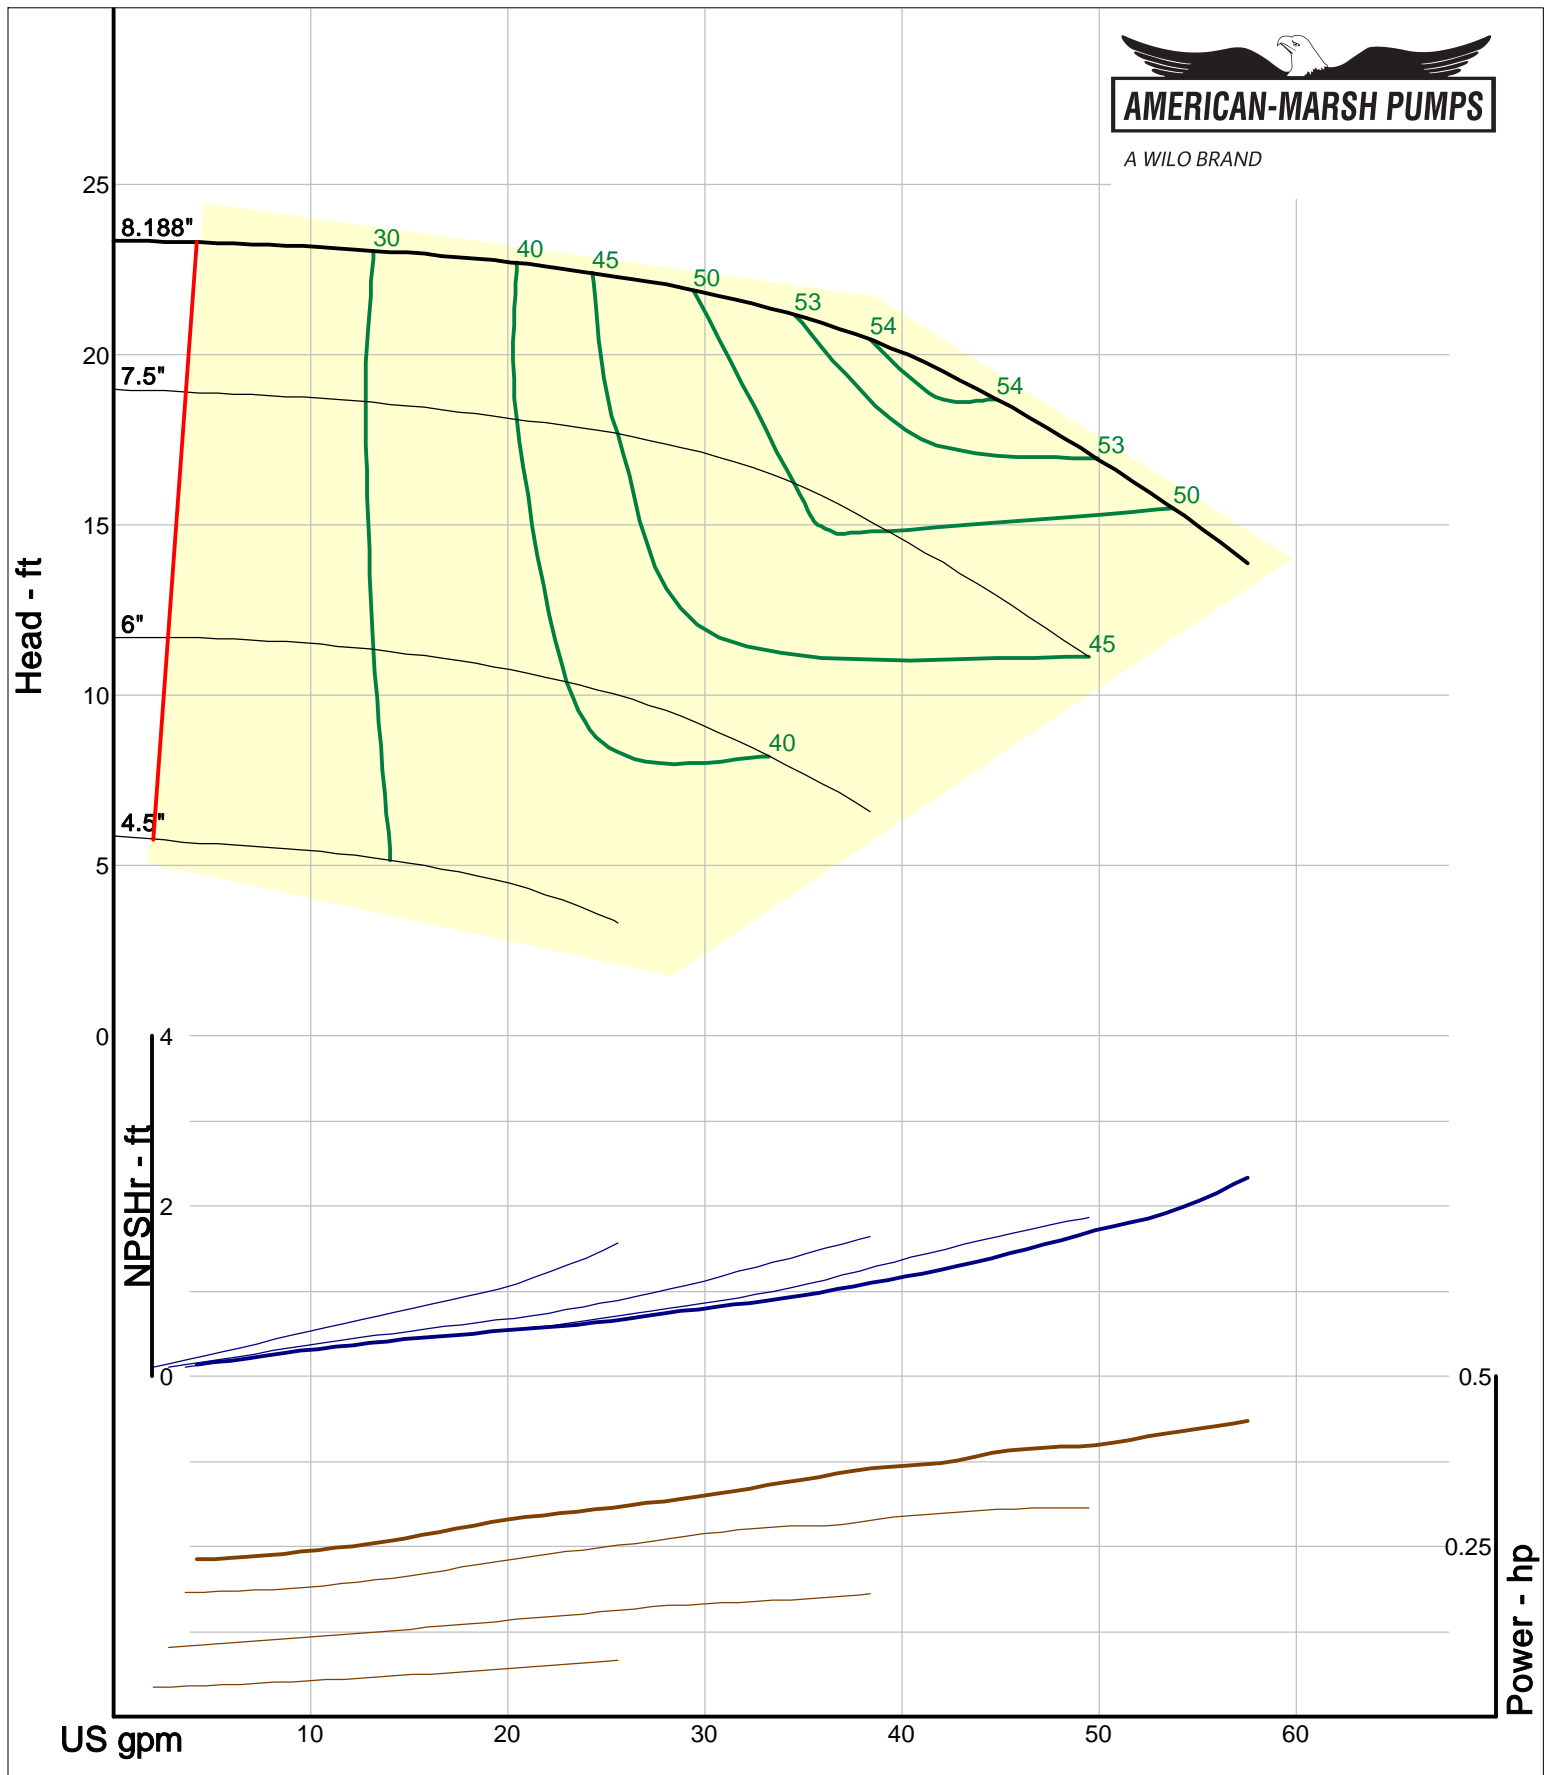

AMERICAN-MARSH PUMPS

A WILO BRAND

460 Series OSD ANSI B73.1 Process Pumps

1000 RPM Performance Curves
Semi-Open Impellers

A WILO BRAND

Company: American-Marsh Pumps
 Name:
 12/10/05

American-Marsh Pumps
 Catalog: WTRWKS-2005c.50, vers 2.5c
 460_OSD_OP - 1000

Size: 1L1x1.5-6/OP
 Speed: 980 rpm
 Dia: 6.25 in
 Curve: CS-17502

A WILO BRAND

Company: American-Marsh Pumps
Name:
12/10/05

American-Marsh Pumps
Catalog: WTRWKS-2005c.50, vers 2.5c
460_OSD_OP - 1000

Size: 1L1x1.5-8/OP
Speed: 980 rpm
Dia: 8.188 in
Curve: CS-17511