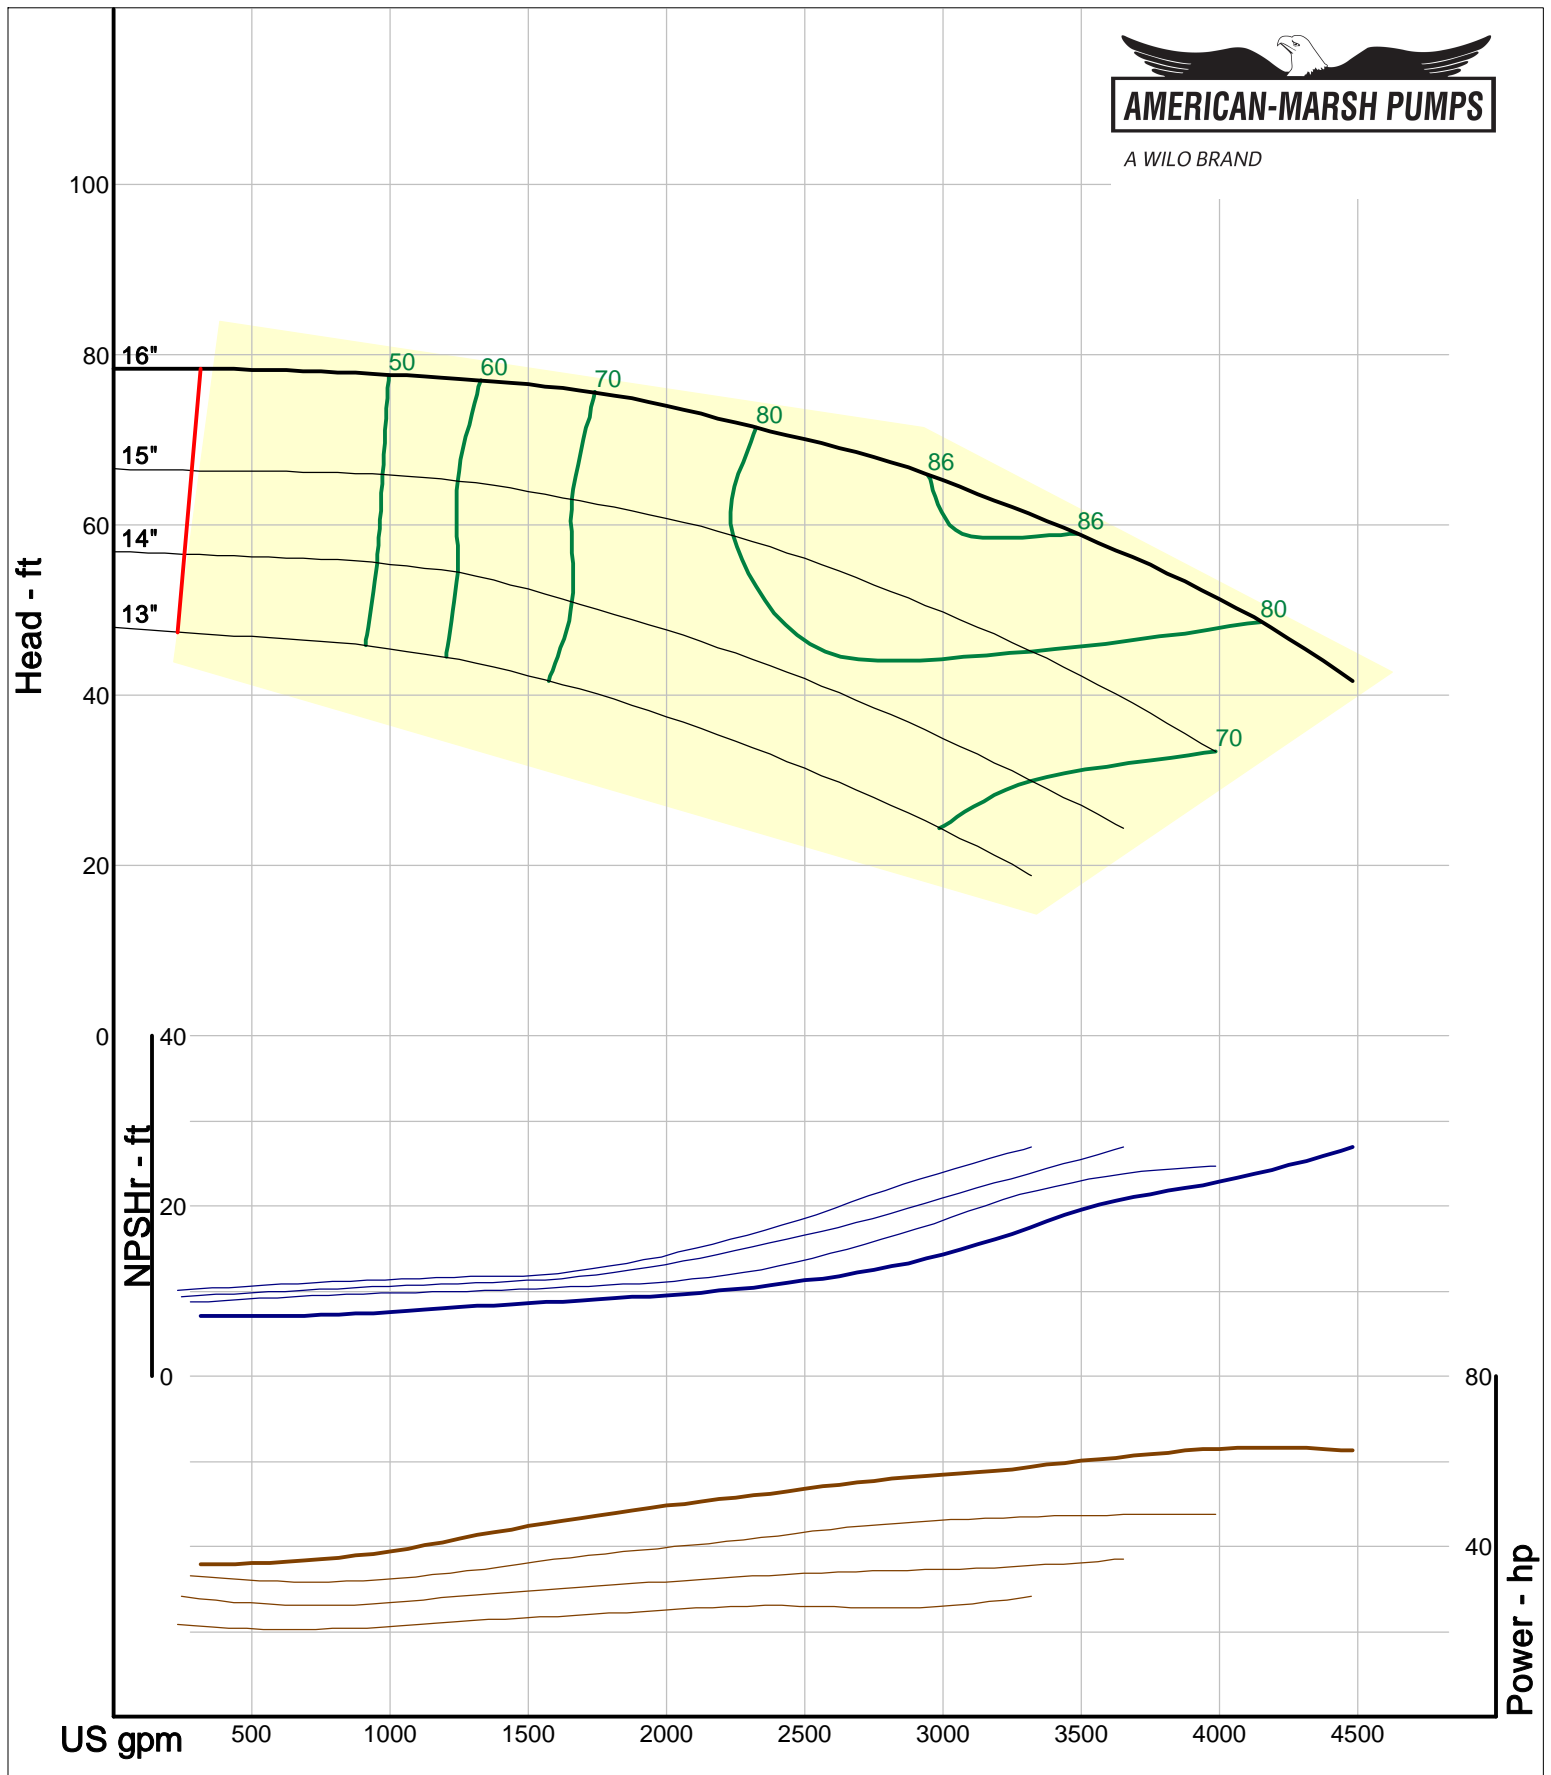

Size: 2L4x6-10/OP
Speed: 980 rpm
Dia: 10 in
Curve: CS-17537

A WILO BRAND

Company: American-Marsh Pumps
 Name:
 12/10/05

American-Marsh Pumps
 Catalog: WTRWKS-2005c.50, vers 2.5c
 460_OSD_OP - 1000

Size: 2L4x6-10H/OP
 Speed: 980 rpm
 Dia: 10 in
 Curve: CS-17539

Size: 3L6x8-16A/OP
Speed: 980 rpm
Dia: 16 in
Curve: CS-17561

A WILO BRAND

Company: American-Marsh Pumps
Name:
12/10/05

American-Marsh Pumps
Catalog: WTRWKS-2005c.50, vers 2.5c
460_OSD_OP - 1000

Size: 3L8x10-14/OP
Speed: 980 rpm
Dia: 14 in
Curve: CS-17555

A WILO BRAND

Company: American-Marsh Pumps
Name:
12/10/05

American-Marsh Pumps
Catalog: WTRWKS-2005c.50, vers 2.5c
460_OSD_OP - 1000

Size: 3L8x10-16/OP
Speed: 980 rpm
Dia: 16 in
Curve: CS-17564

A WILO BRAND

Company: American-Marsh Pumps
Name:
12/10/05

American-Marsh Pumps
Catalog: WTRWKS-2005c.50, vers 2.5c
460_OSD_OP - 1000

Size: 3L8x10-16H/OP
Speed: 980 rpm
Dia: 16 in
Curve: CS-17567