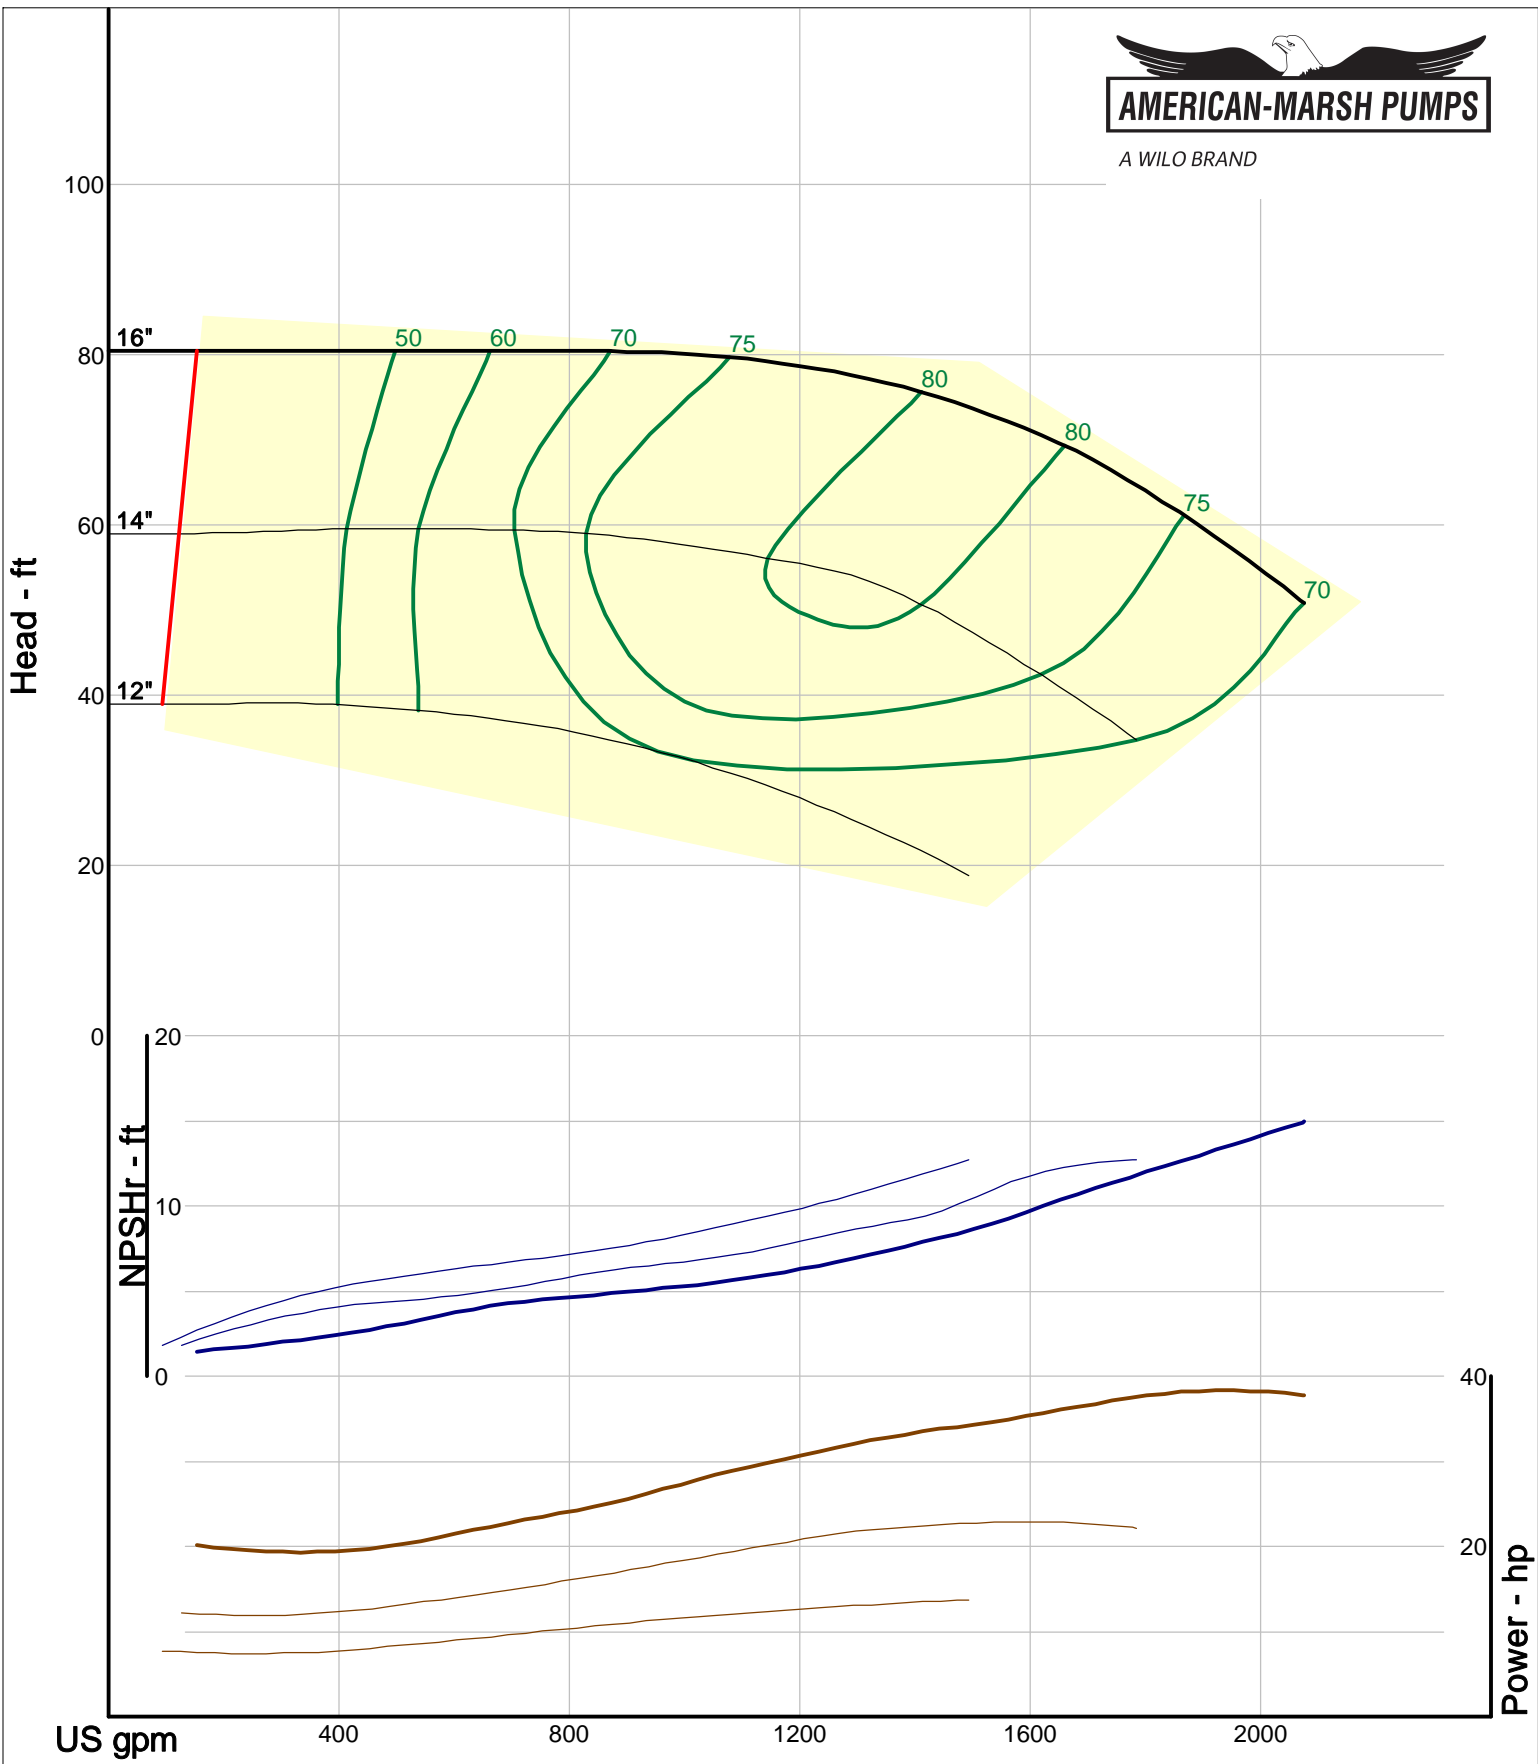

Size: 2L4x6-10/OP
Speed: 980 rpm
Dia: 10 in
Curve: CS-17537

A WILO BRAND

Company: American-Marsh Pumps
 Name:
 12/10/05

American-Marsh Pumps
 Catalog: WTRWKS-2005c.50, vers 2.5c
 460_OSD_OP - 1000

Size: 2L4x6-10H/OP
 Speed: 980 rpm
 Dia: 10 in
 Curve: CS-17539

Company: American-Marsh Pumps
Name:
12/10/05

American-Marsh Pumps
Catalog: WTRWKS-2005c.50, vers 2.5c
460_OSD_OP - 1000

Size: 3L4x6-16/OP
Speed: 980 rpm
Dia: 16 in
Curve: CS-17558

A WILO BRAND

Company: American-Marsh Pumps
Name:
12/10/05

American-Marsh Pumps
Catalog: WTRWKS-2005c.50, vers 2.5c
460_OSD_OP - 1000

Size: 3L6x8-14A/OP
Speed: 980 rpm
Dia: 14 in
Curve: CS-17552

A WILO BRAND

Company: American-Marsh Pumps
Name:
12/10/05

American-Marsh Pumps
Catalog: WTRWKS-2005c.50, vers 2.5c
460_OSD_OP - 1000