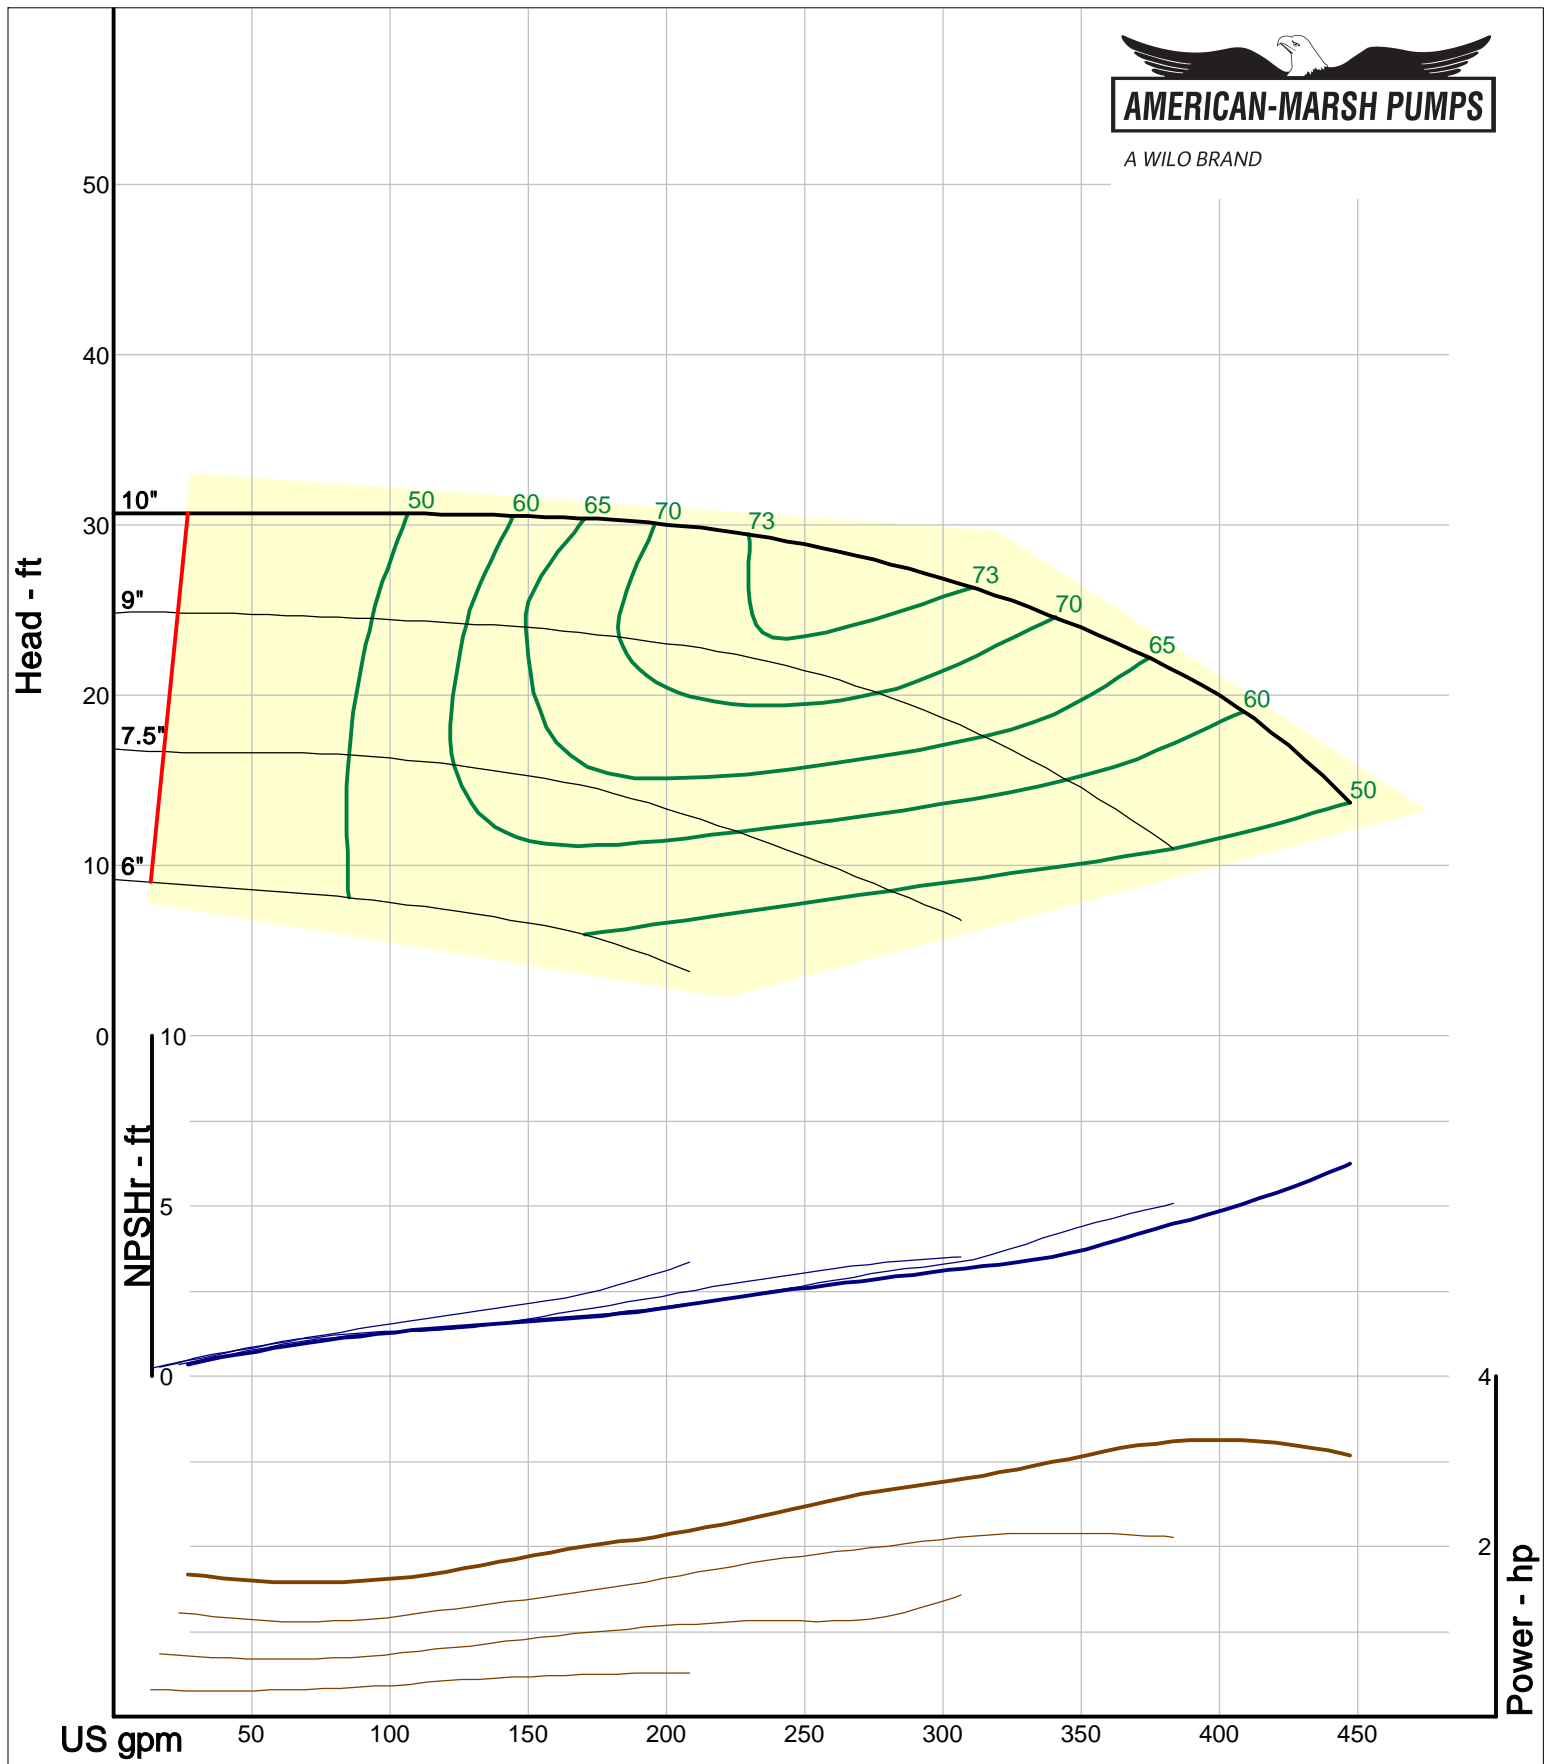

American-Marsh Pumps
Catalog: WTRWKS-2005c.50, vers 2.5c
460_OSD_OP - 1000

Size: 2L2x3-10A/OP
Speed: 980 rpm
Dia: 10 in
Curve: CS-17529

A WILO BRAND

Company: American-Marsh Pumps
Name:
12/10/05

American-Marsh Pumps
Catalog: WTRWKS-2005c.50, vers 2.5c
460_OSD_OP - 1000

A WILO BRAND

Company: American-Marsh Pumps
Name:
12/10/05

American-Marsh Pumps
Catalog: WTRWKS-2005c.50, vers 2.5c
460_OSD_OP - 1000

Size: 2L3x4-10/OP
Speed: 980 rpm
Dia: 10 in
Curve: CS-17532

A WILO BRAND

Company: American-Marsh Pumps
Name:
12/10/05

American-Marsh Pumps
Catalog: WTRWKS-2005c.50, vers 2.5c
460_OSD_OP - 1000

Size: 2L3x4-10H/OP
Speed: 980 rpm
Dia: 10 in
Curve: CS-17534

A WILO BRAND

Company: American-Marsh Pumps
Name:
12/10/05