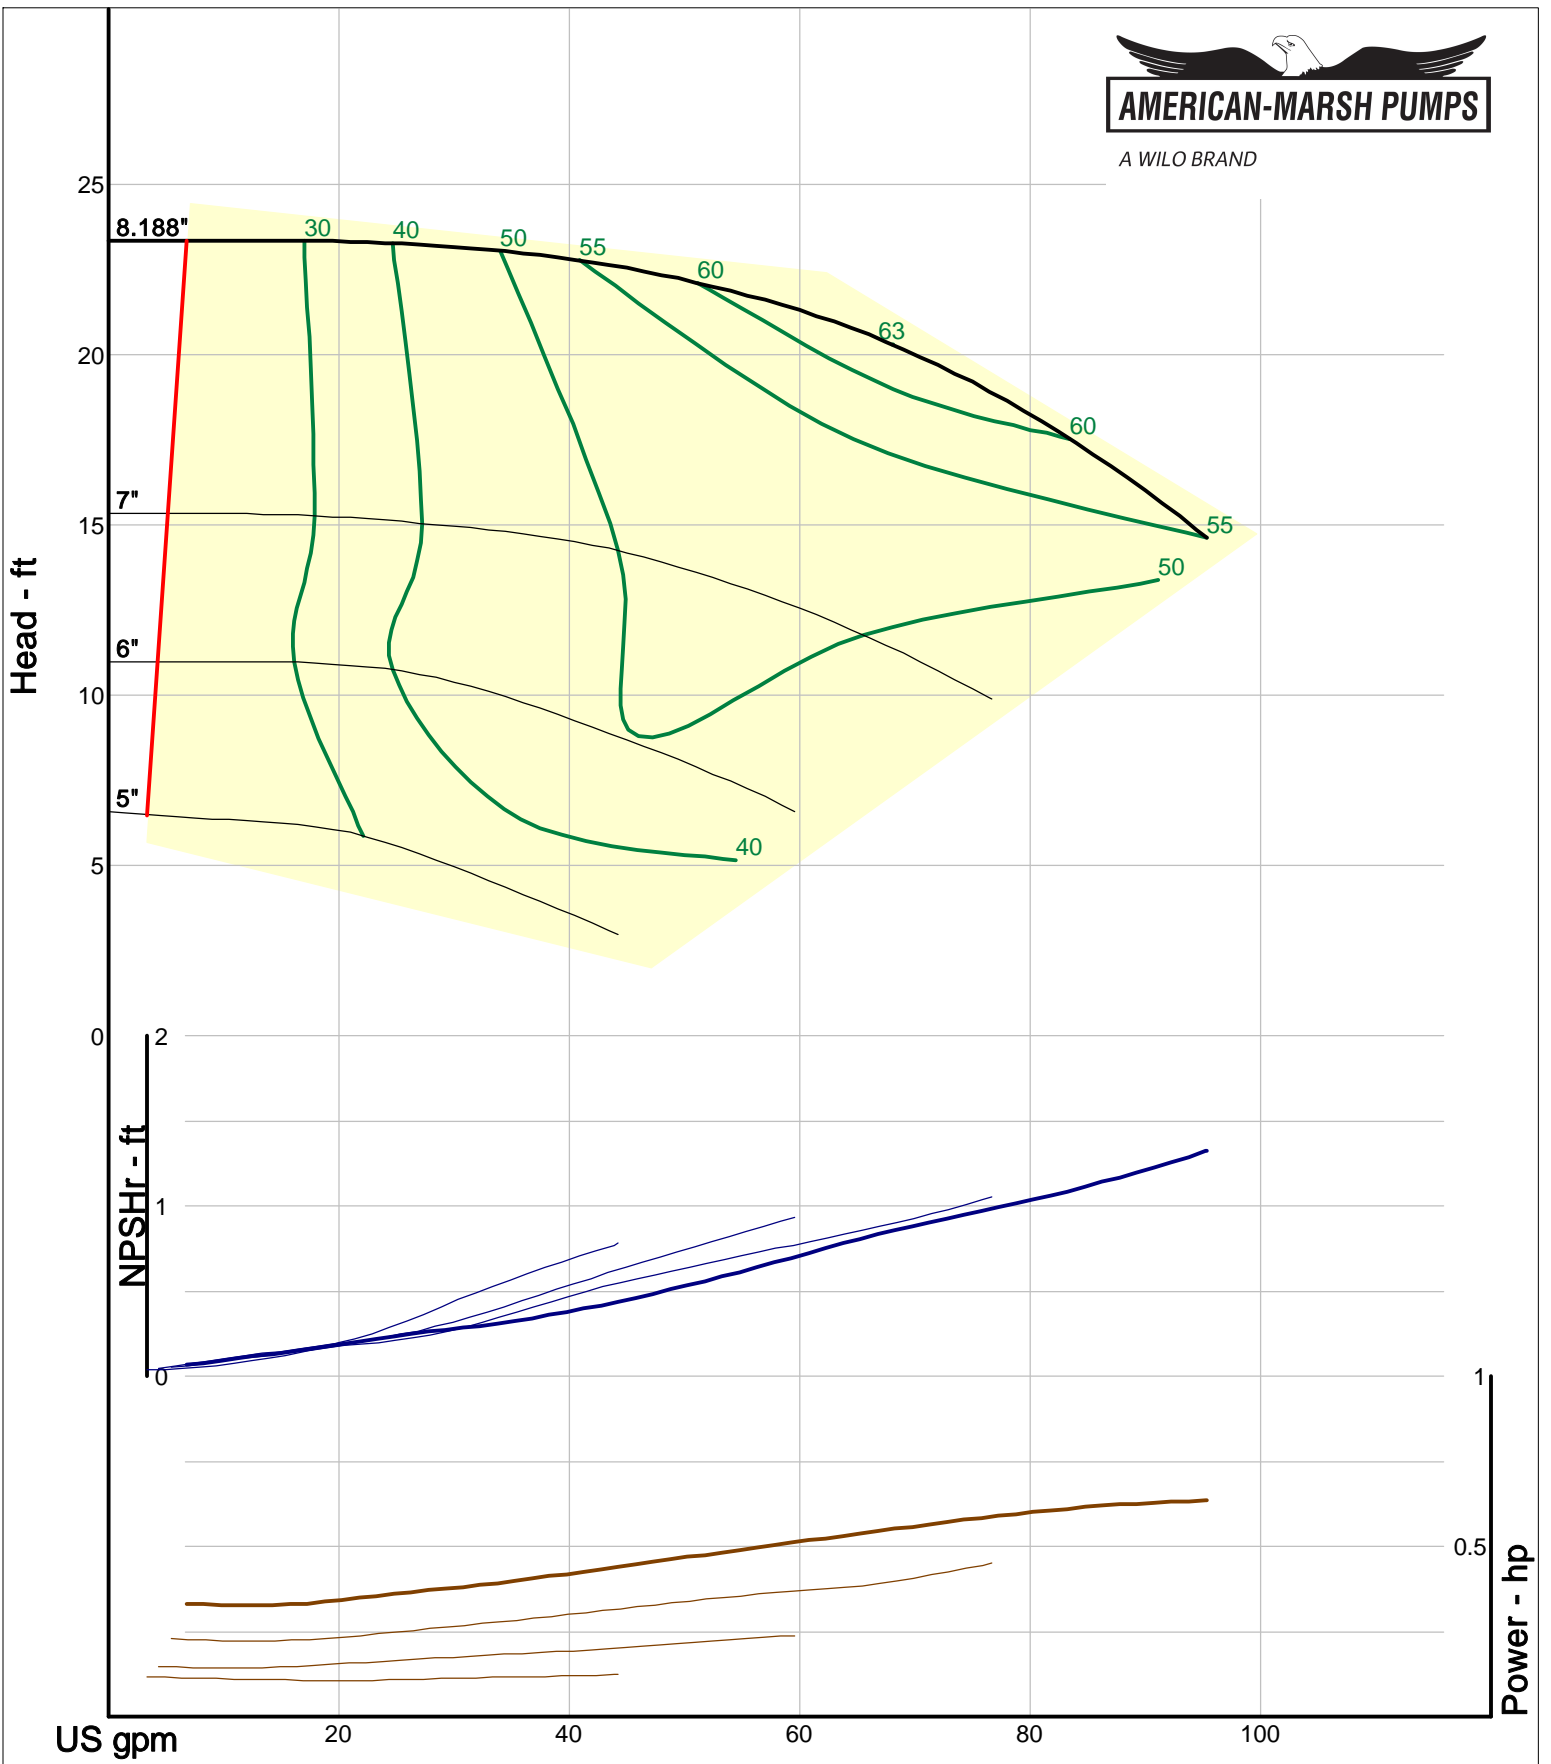

Size: 1L1x1.5-6/OP
 Speed: 980 rpm
 Dia: 6.25 in
 Curve: CS-17502

A WILO BRAND

Company: American-Marsh Pumps
Name:
12/10/05

American-Marsh Pumps
Catalog: WTRWKS-2005c.50, vers 2.5c
460_OSD_OP - 1000

Size: 1L1x1.5-8/OP
Speed: 980 rpm
Dia: 8.188 in
Curve: CS-17511

A WILO BRAND

Company: American-Marsh Pumps
Name:
12/10/05

American-Marsh Pumps
Catalog: WTRWKS-2005c.50, vers 2.5c
460_OSD_OP - 1000

Size: 1L1.5x3-6/OP
Speed: 980 rpm
Dia: 6.25 in
Curve: CS-17505

A WILO BRAND

Company: American-Marsh Pumps
Name:
12/10/05

American-Marsh Pumps
Catalog: WTRWKS-2005c.50, vers 2.5c
460_OSD_OP - 1000

Size: 1L1.5x3-8/OP
Speed: 980 rpm
Dia: 8.188 in
Curve: CS-17514

A WILO BRAND

Company: American-Marsh Pumps
 Name:
 12/10/05

American-Marsh Pumps
 Catalog: WTRWKS-2005c.50, vers 2.5c
 460_OSD_OP - 1000

Size: 1L2x3-6/OP
 Speed: 980 rpm
 Dia: 6.25 in
 Curve: CS-17508

A WILO BRAND

Company: American-Marsh Pumps
Name:
12/10/05

American-Marsh Pumps
Catalog: WTRWKS-2005c.50, vers 2.5c
460_OSD_OP - 1000