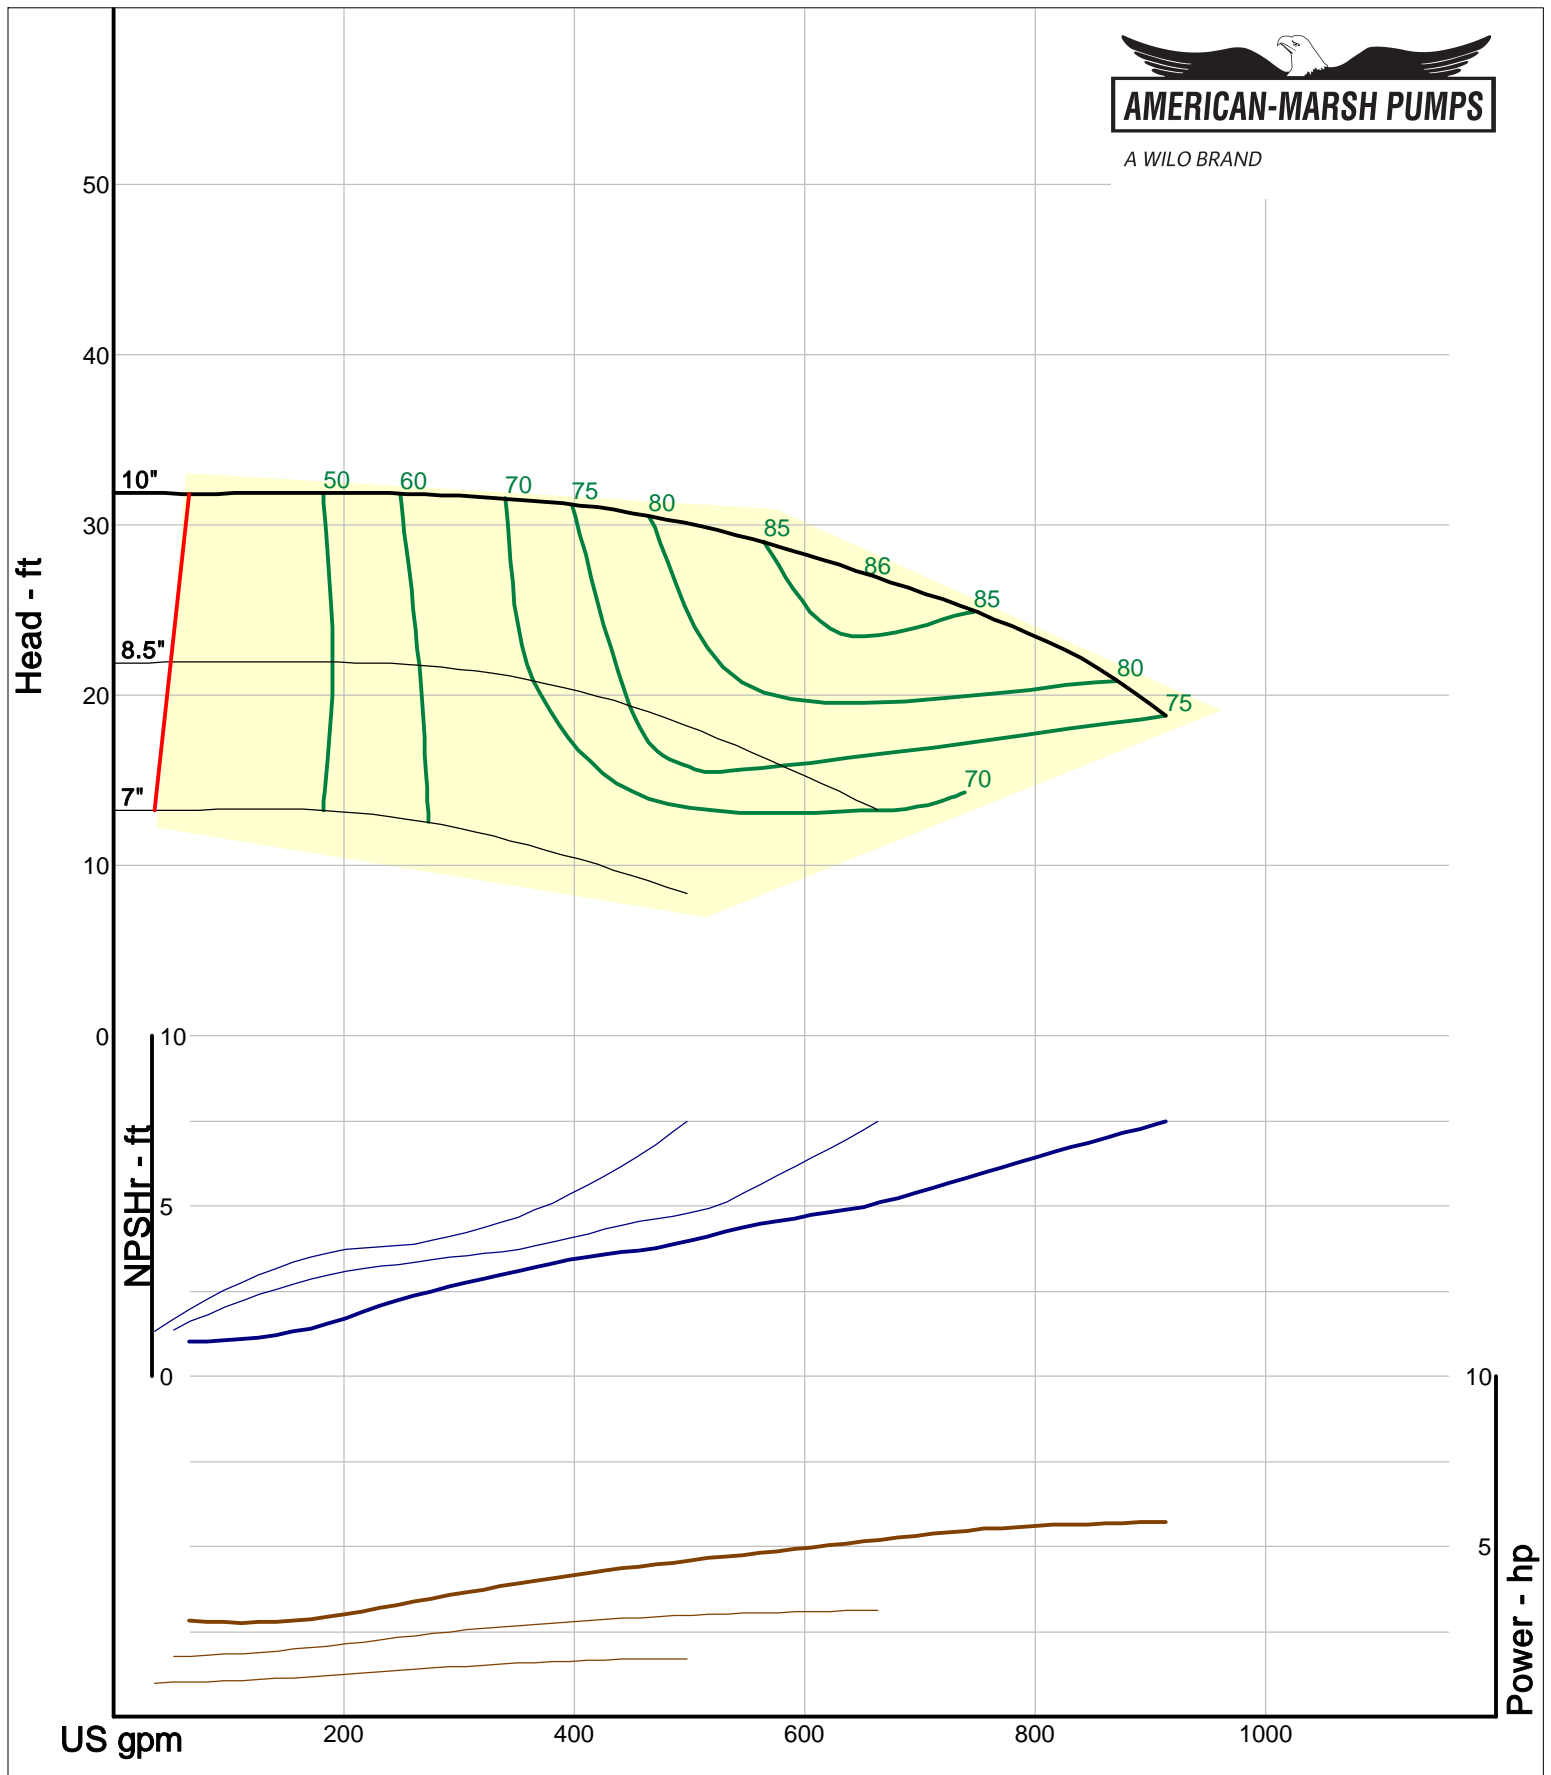

American-Marsh Pumps
Catalog: WTRWKS-2005c.50, vers 2.5c
460_OSD_OP - 1000

Size: 2L3x4-13/OP
Speed: 980 rpm
Dia: 13 in
Curve: CS-17548

A WILO BRAND

Company: American-Marsh Pumps
Name:
12/10/05

American-Marsh Pumps
Catalog: WTRWKS-2005c.50, vers 2.5c
460_OSD_OP - 1000

Size: 2L4x6-10/OP
Speed: 980 rpm
Dia: 10 in
Curve: CS-17537

A WILO BRAND

Company: American-Marsh Pumps
 Name:
 12/10/05

American-Marsh Pumps
 Catalog: WTRWKS-2005c.50, vers 2.5c
 460_OSD_OP - 1000

Size: 2L4x6-10H/OP
 Speed: 980 rpm
 Dia: 10 in
 Curve: CS-17539