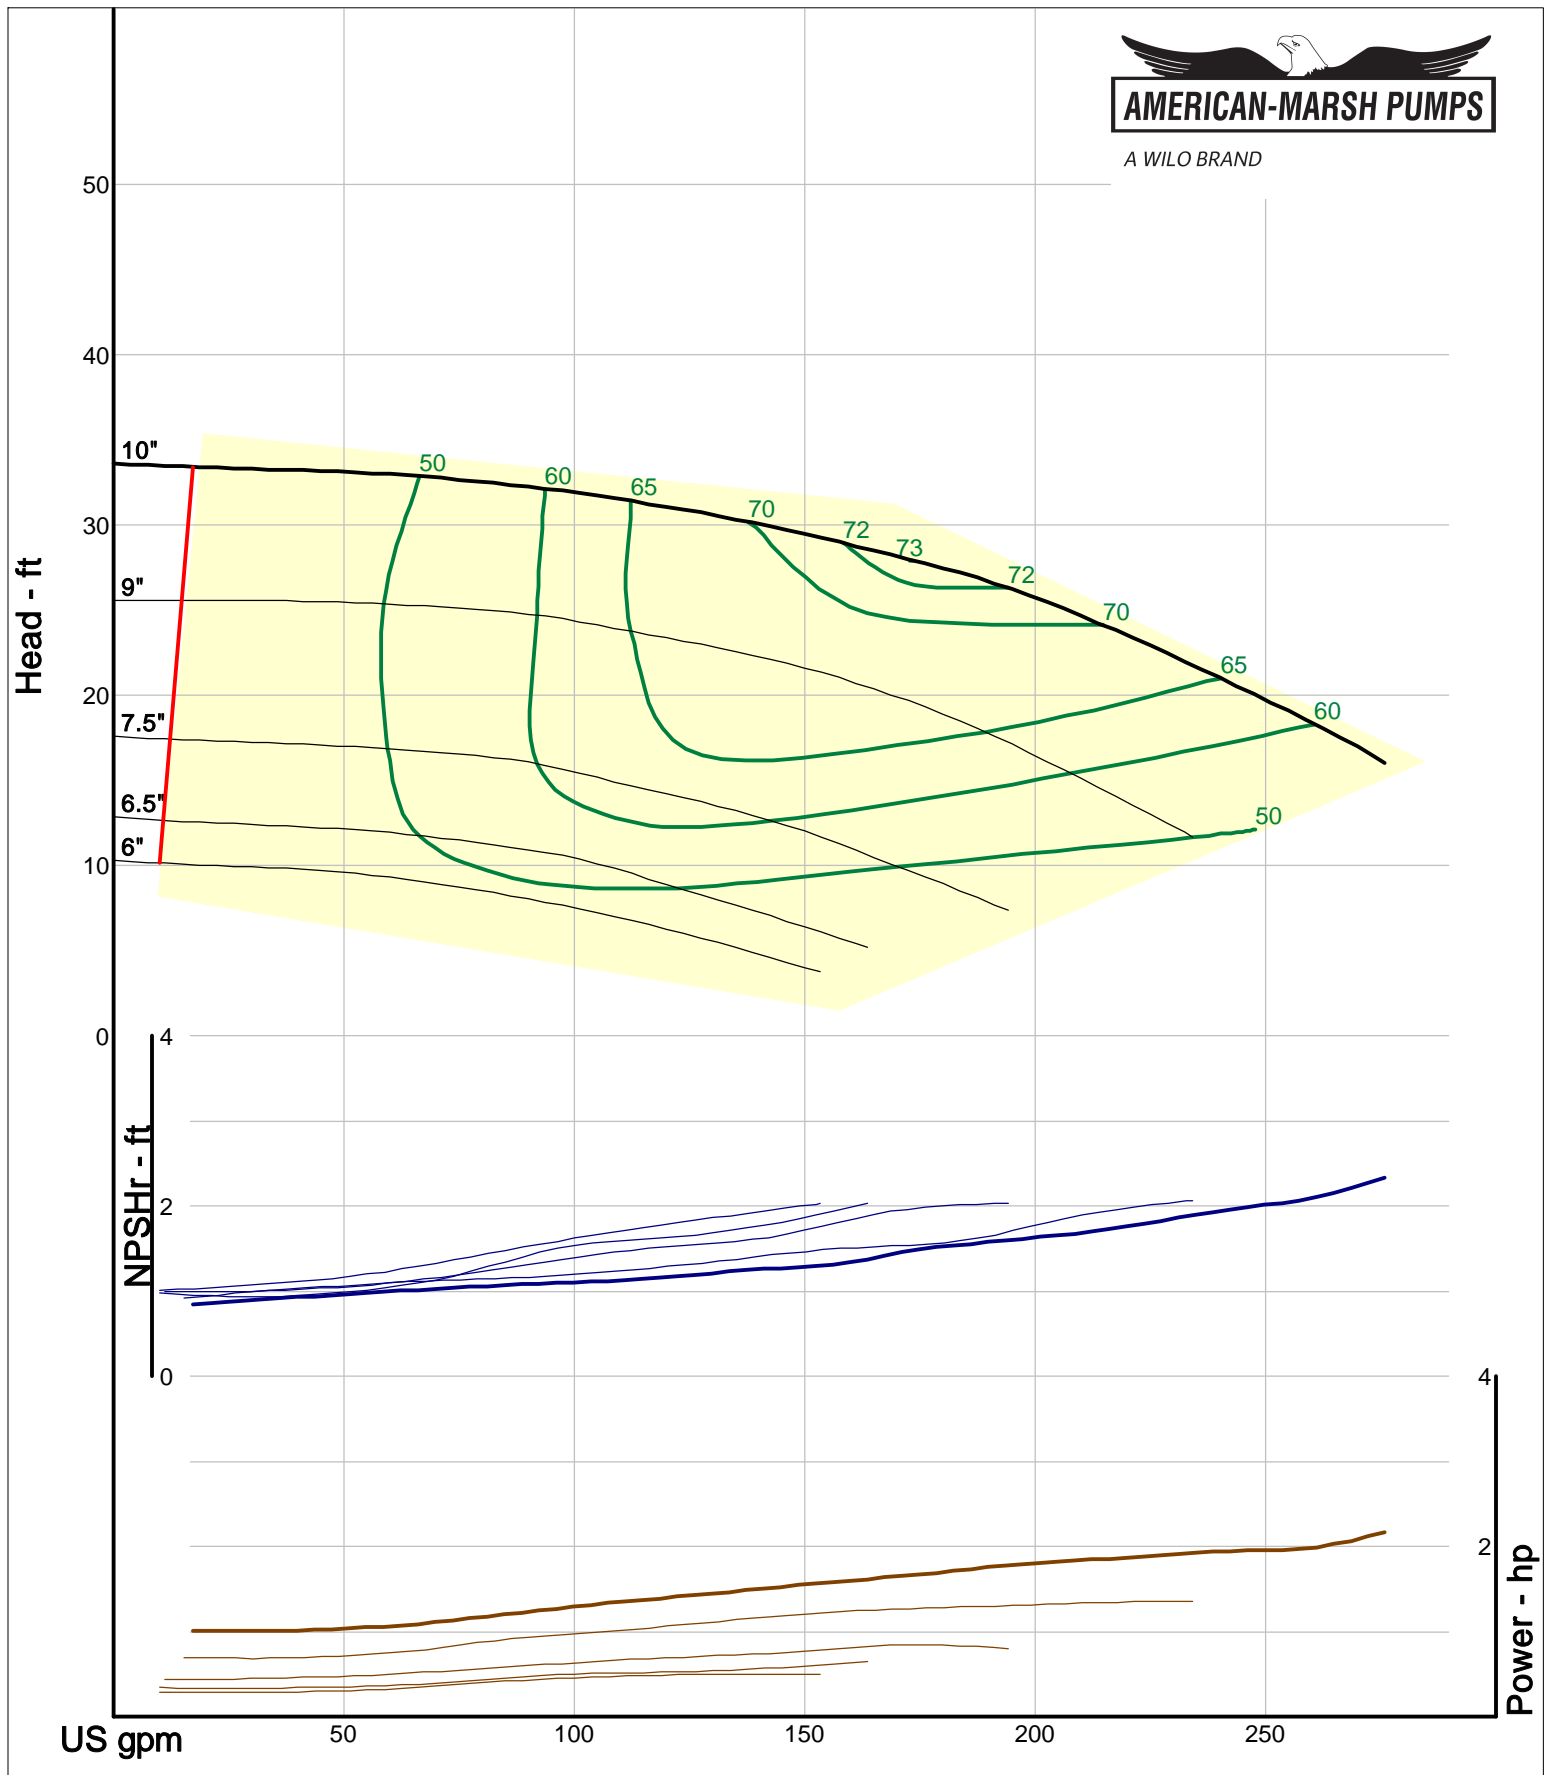

A WILO BRAND

Company: American-Marsh Pumps
Name:
12/10/05

American-Marsh Pumps
Catalog: WTRWKS-2005c.50, vers 2.5c
460_OSD_OP - 1000

Size: 2L3x4-10/OP
Speed: 980 rpm
Dia: 10 in
Curve: CS-17532