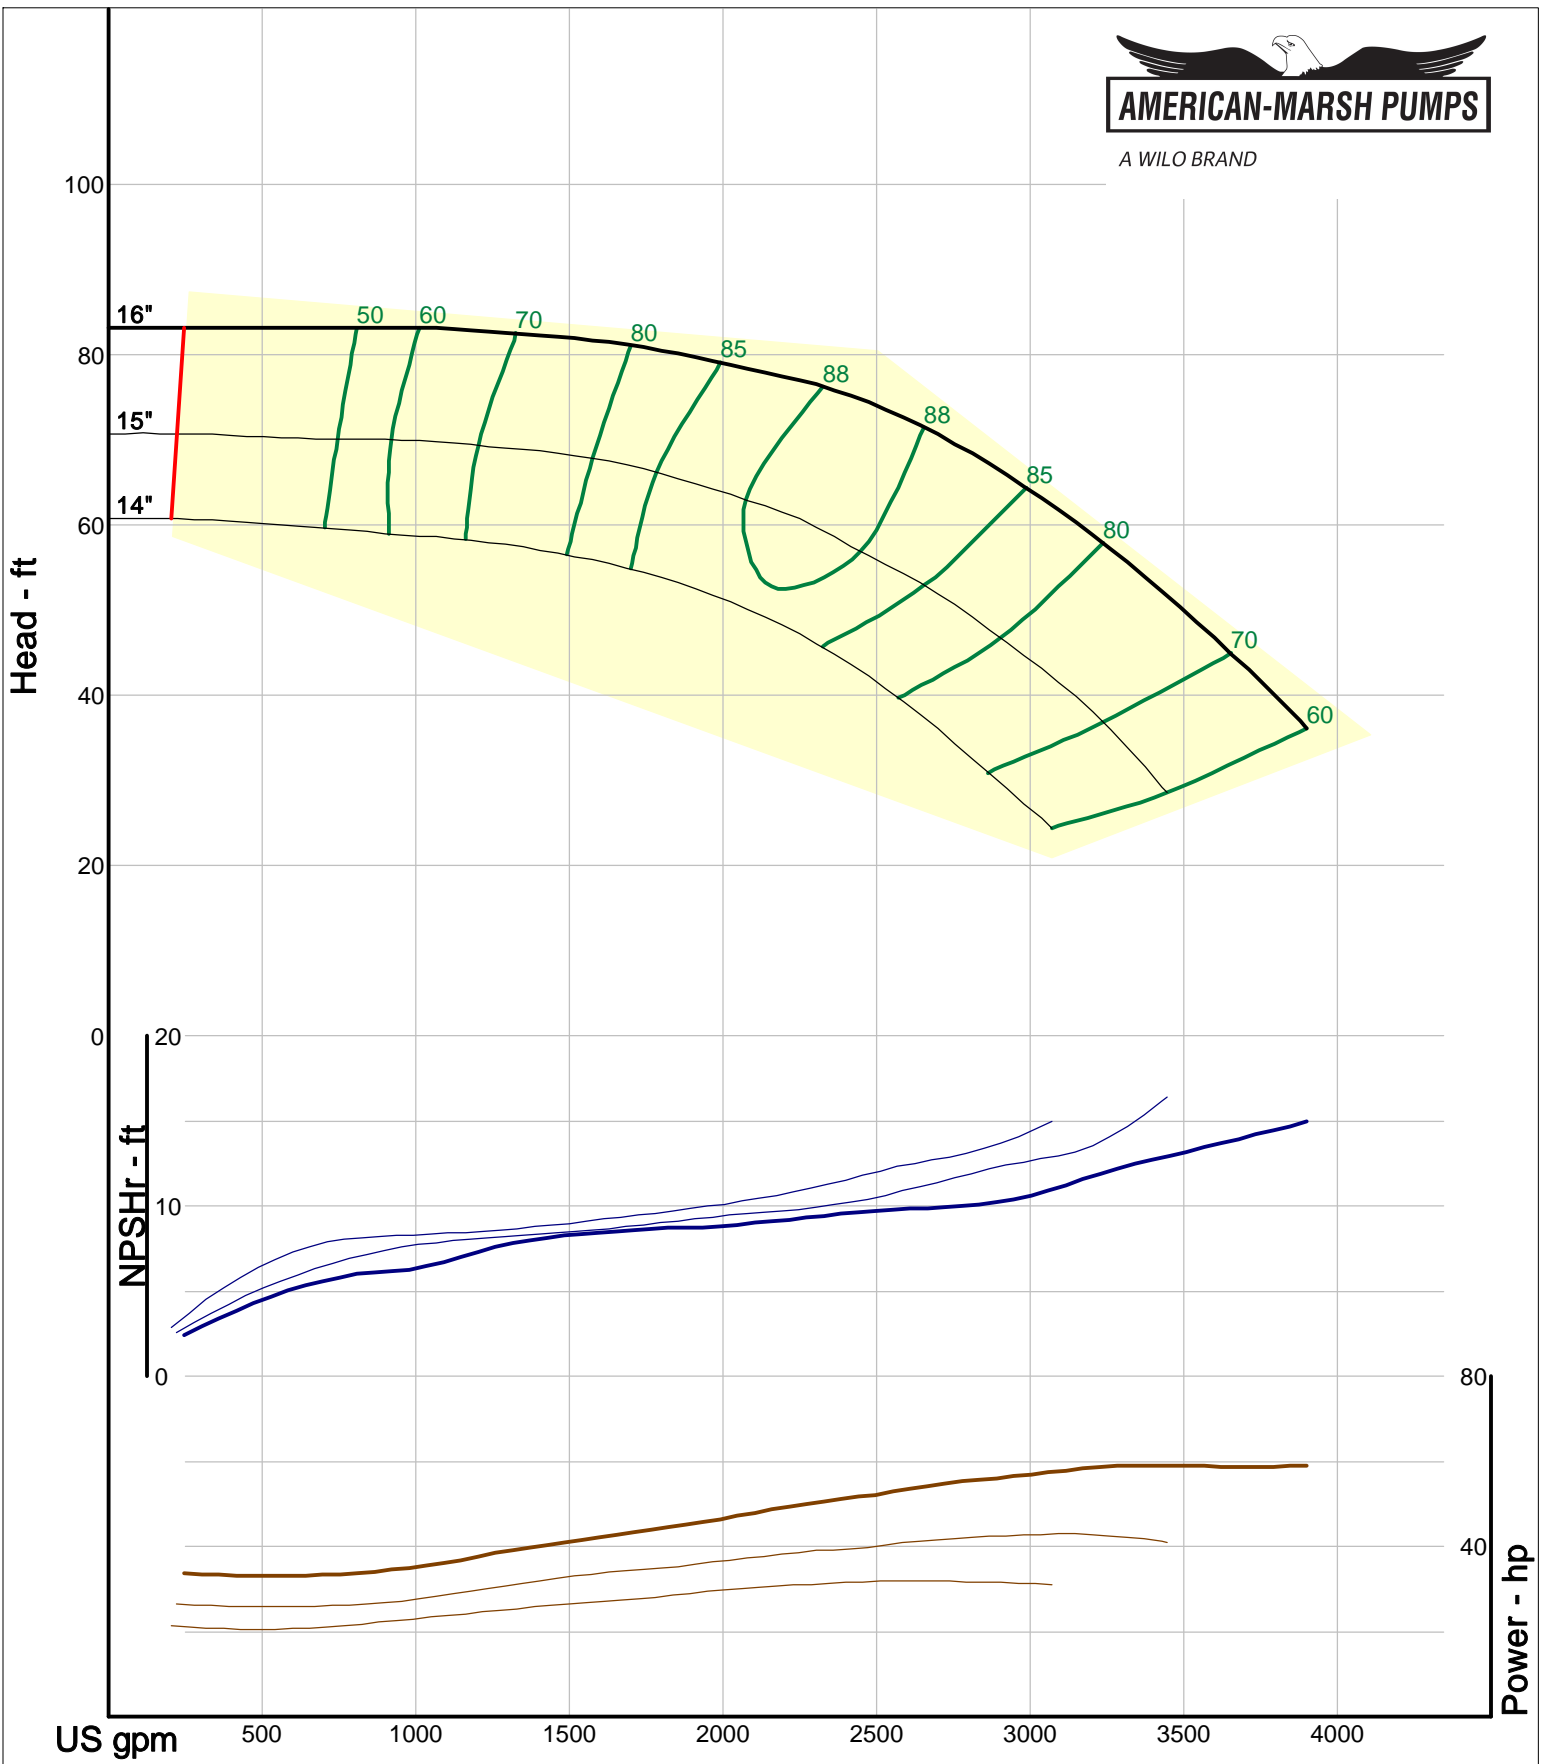

A WILO BRAND

Company: American-Marsh Pumps
Name:
12/10/05

American-Marsh Pumps
Catalog: WTRWKS-2005c.50, vers 2.5c
460_OSD_OP - 1000

Size: 3L8x10-16/OP
Speed: 980 rpm
Dia: 16 in
Curve: CS-17564