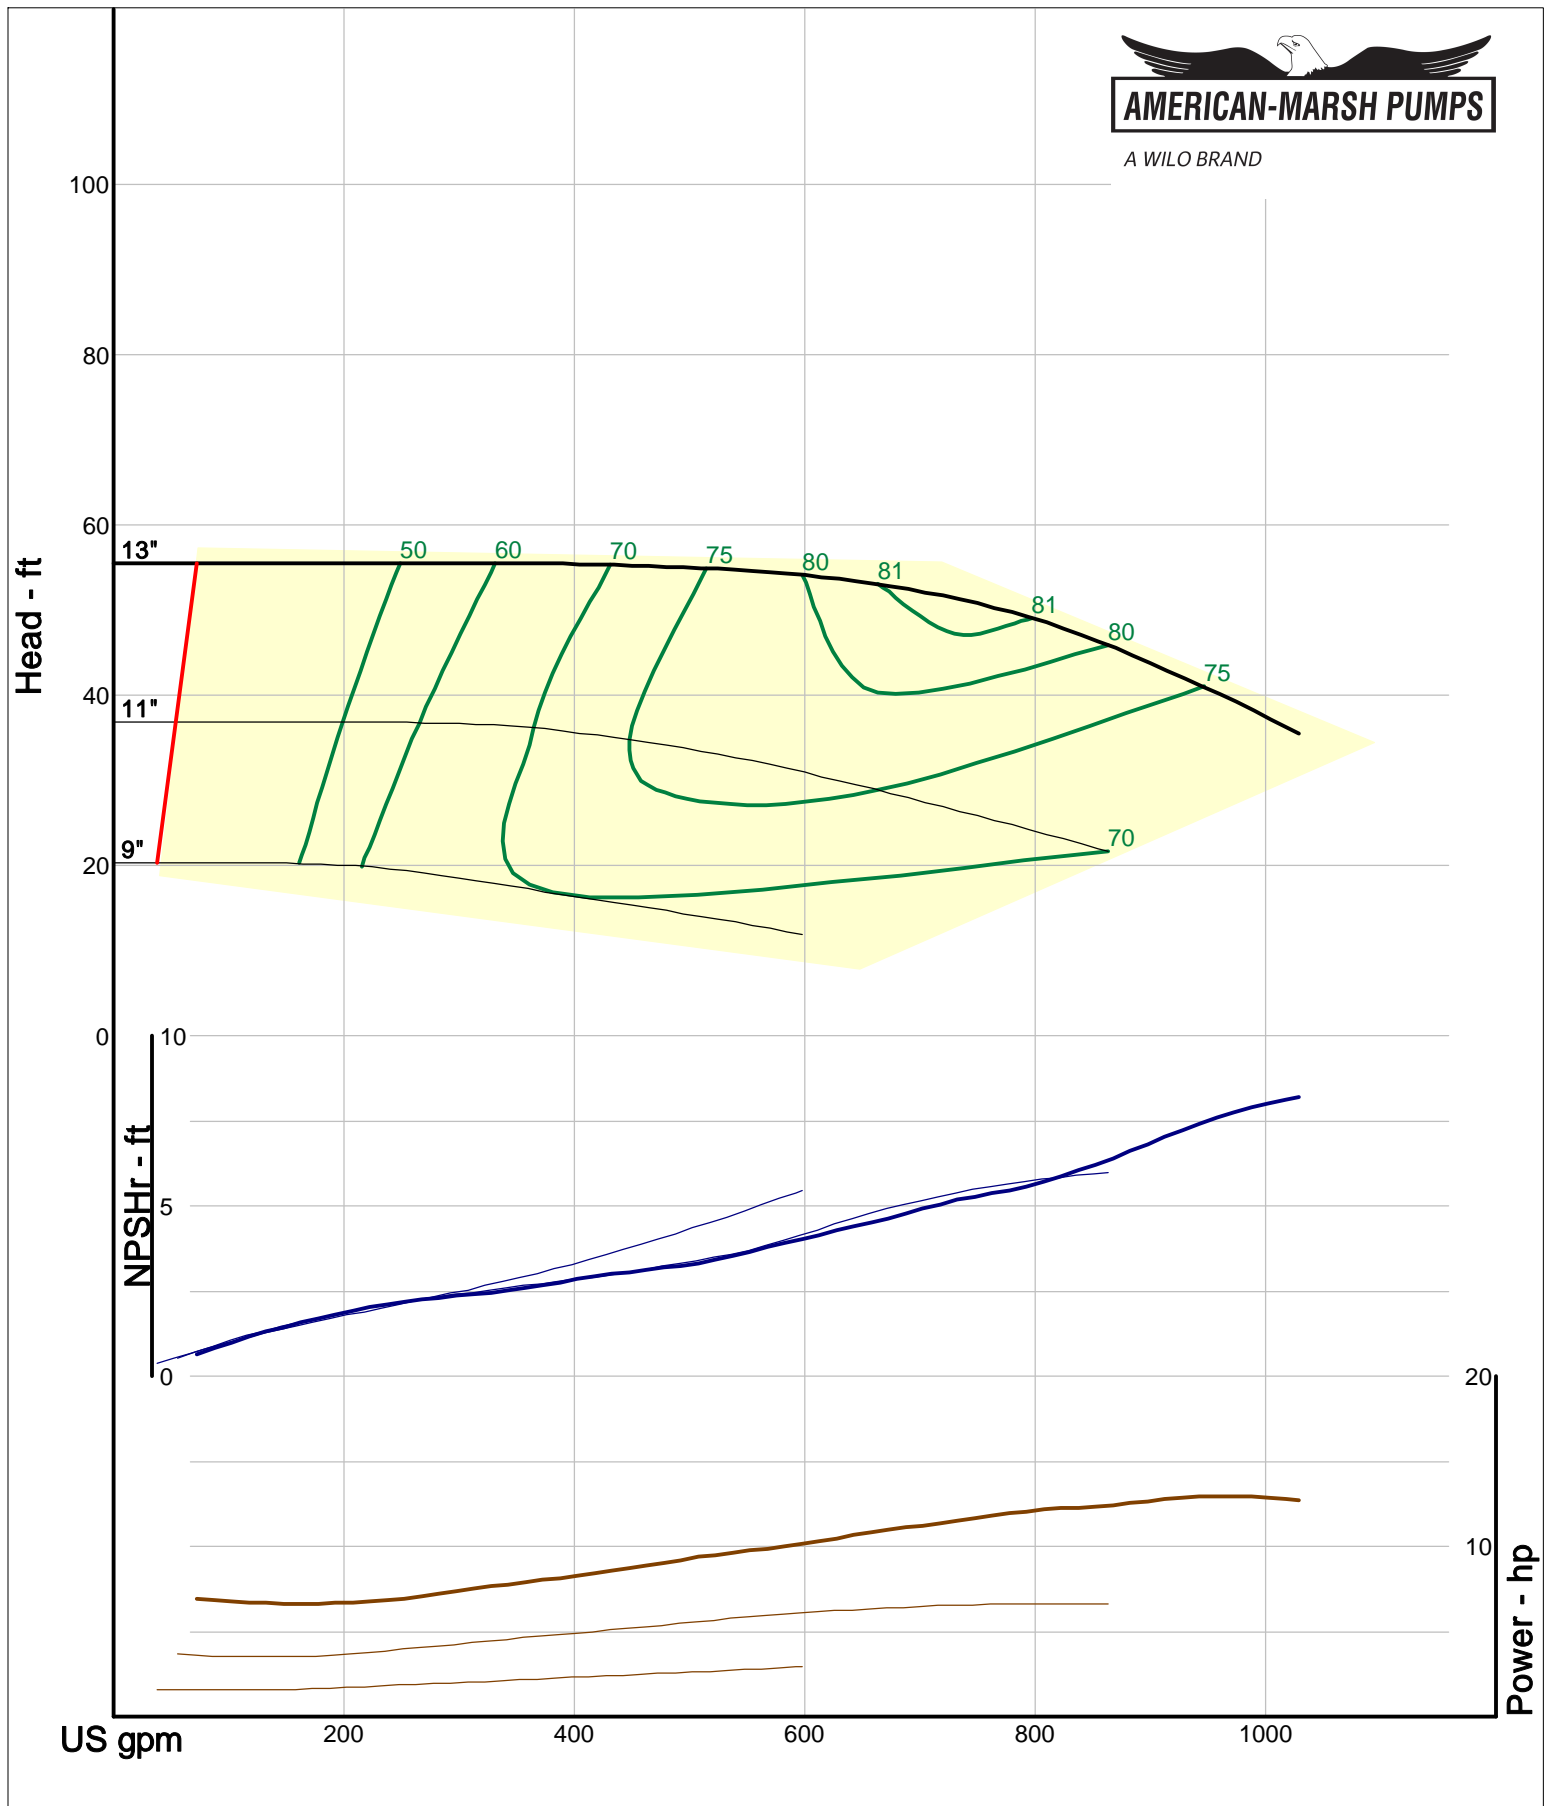

A WILO BRAND

Company: American-Marsh Pumps
Name:
12/10/05

American-Marsh Pumps
Catalog: WTRWKS-2005c.50, vers 2.5c
460_OSD_OP - 1000

Size: 2L4x6-13A/OP
Speed: 980 rpm
Dia: 13 in
Curve: CS-17550