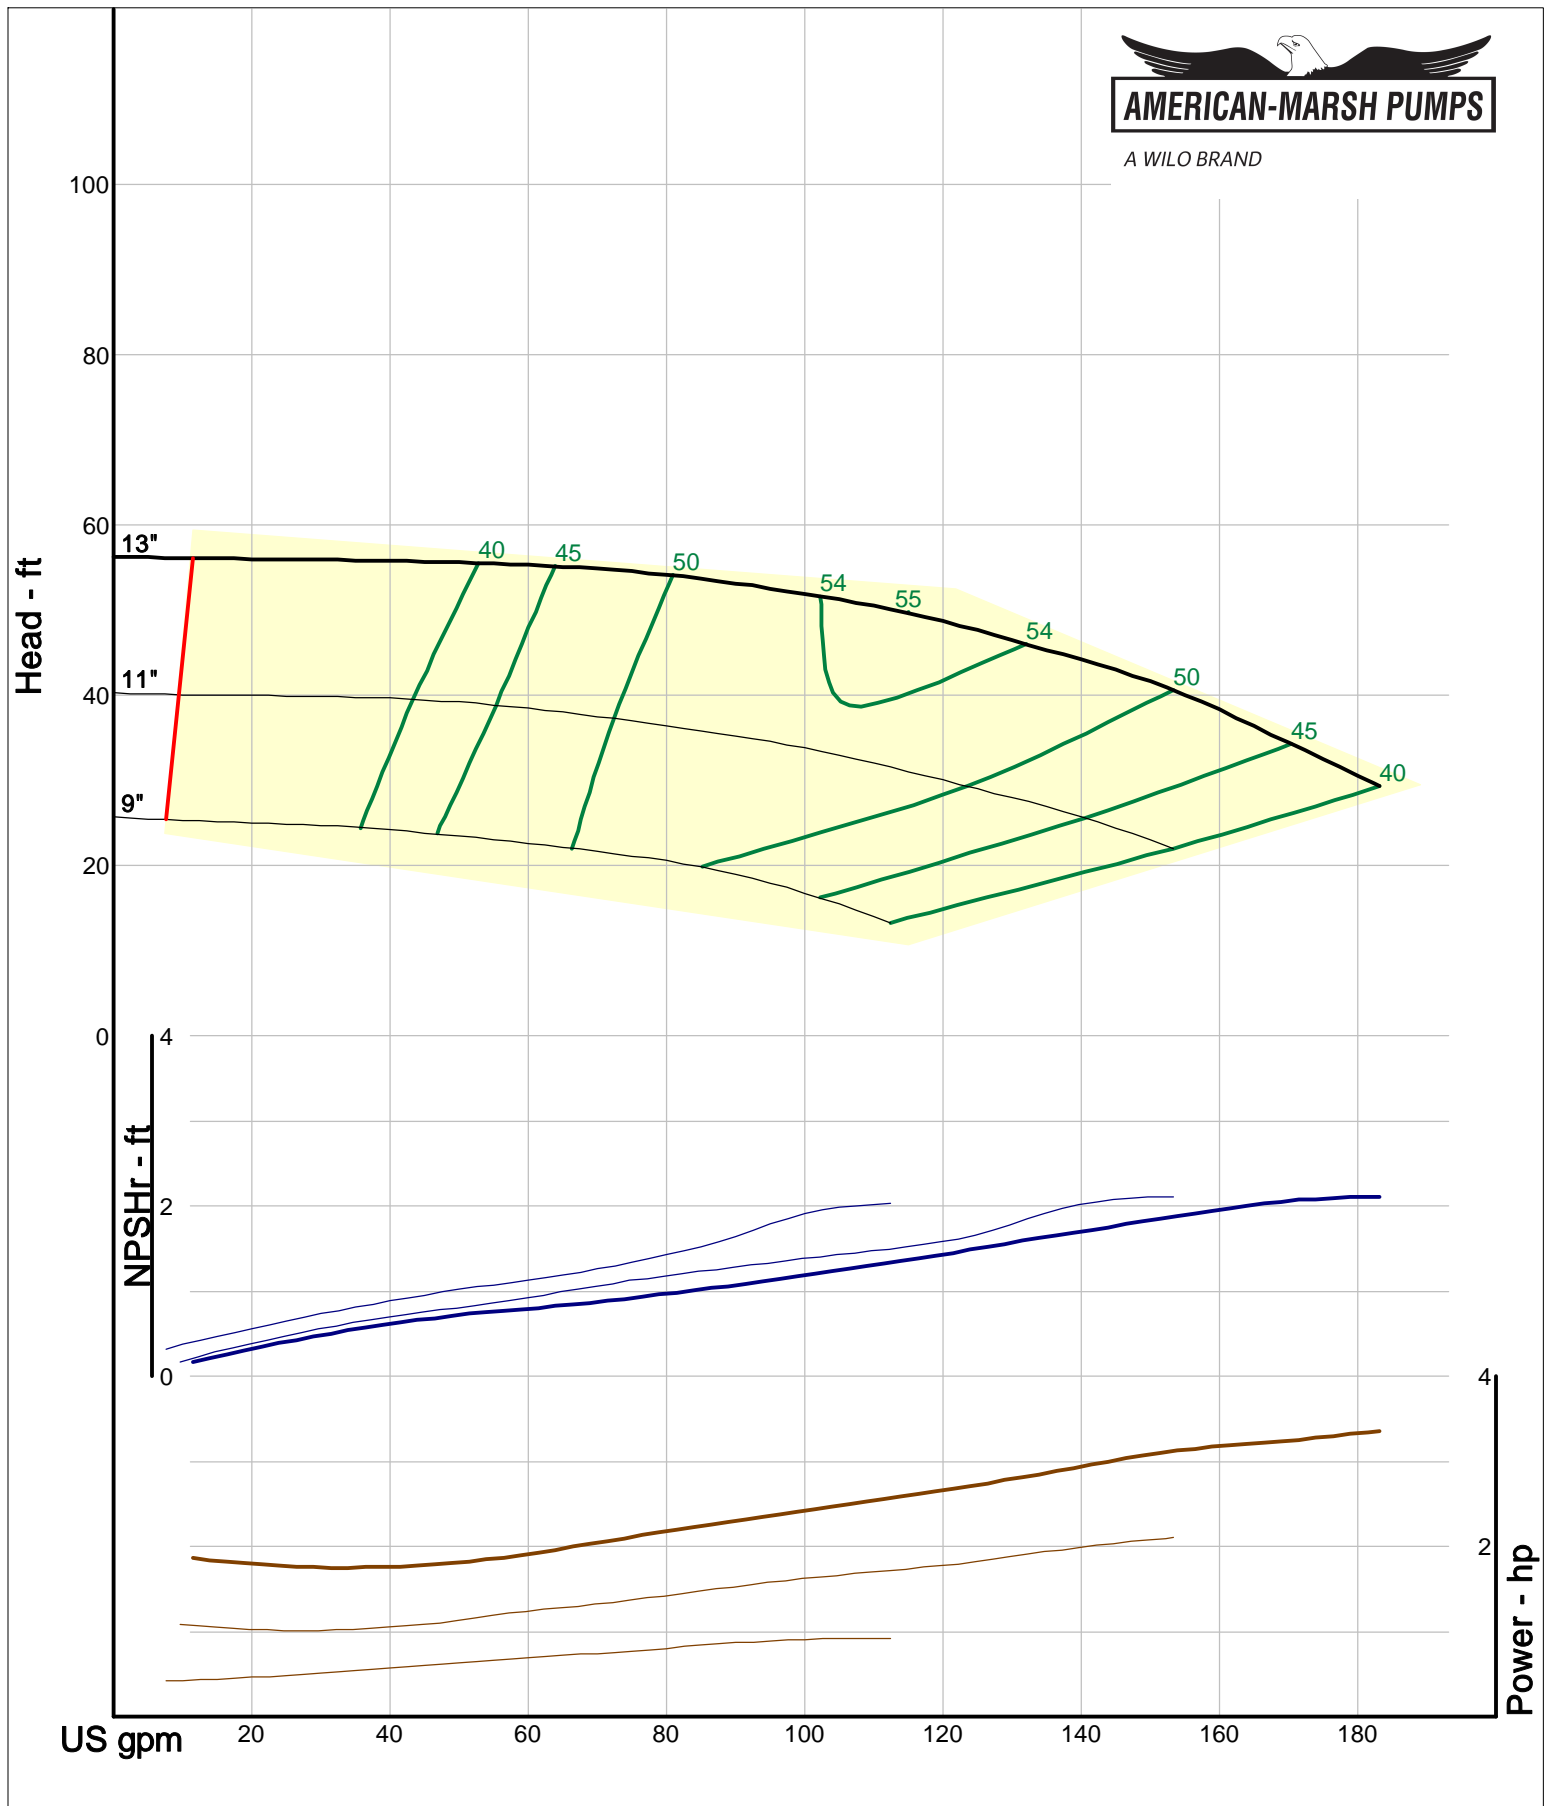

A WILO BRAND

Company: American-Marsh Pumps
Name:
12/10/05

American-Marsh Pumps
Catalog: WTRWKS-2005c.50, vers 2.5c
460_OSD_OP - 1000

Size: 2L1.5x3-13/OP
Speed: 980 rpm
Dia: 13 in
Curve: CS-17542