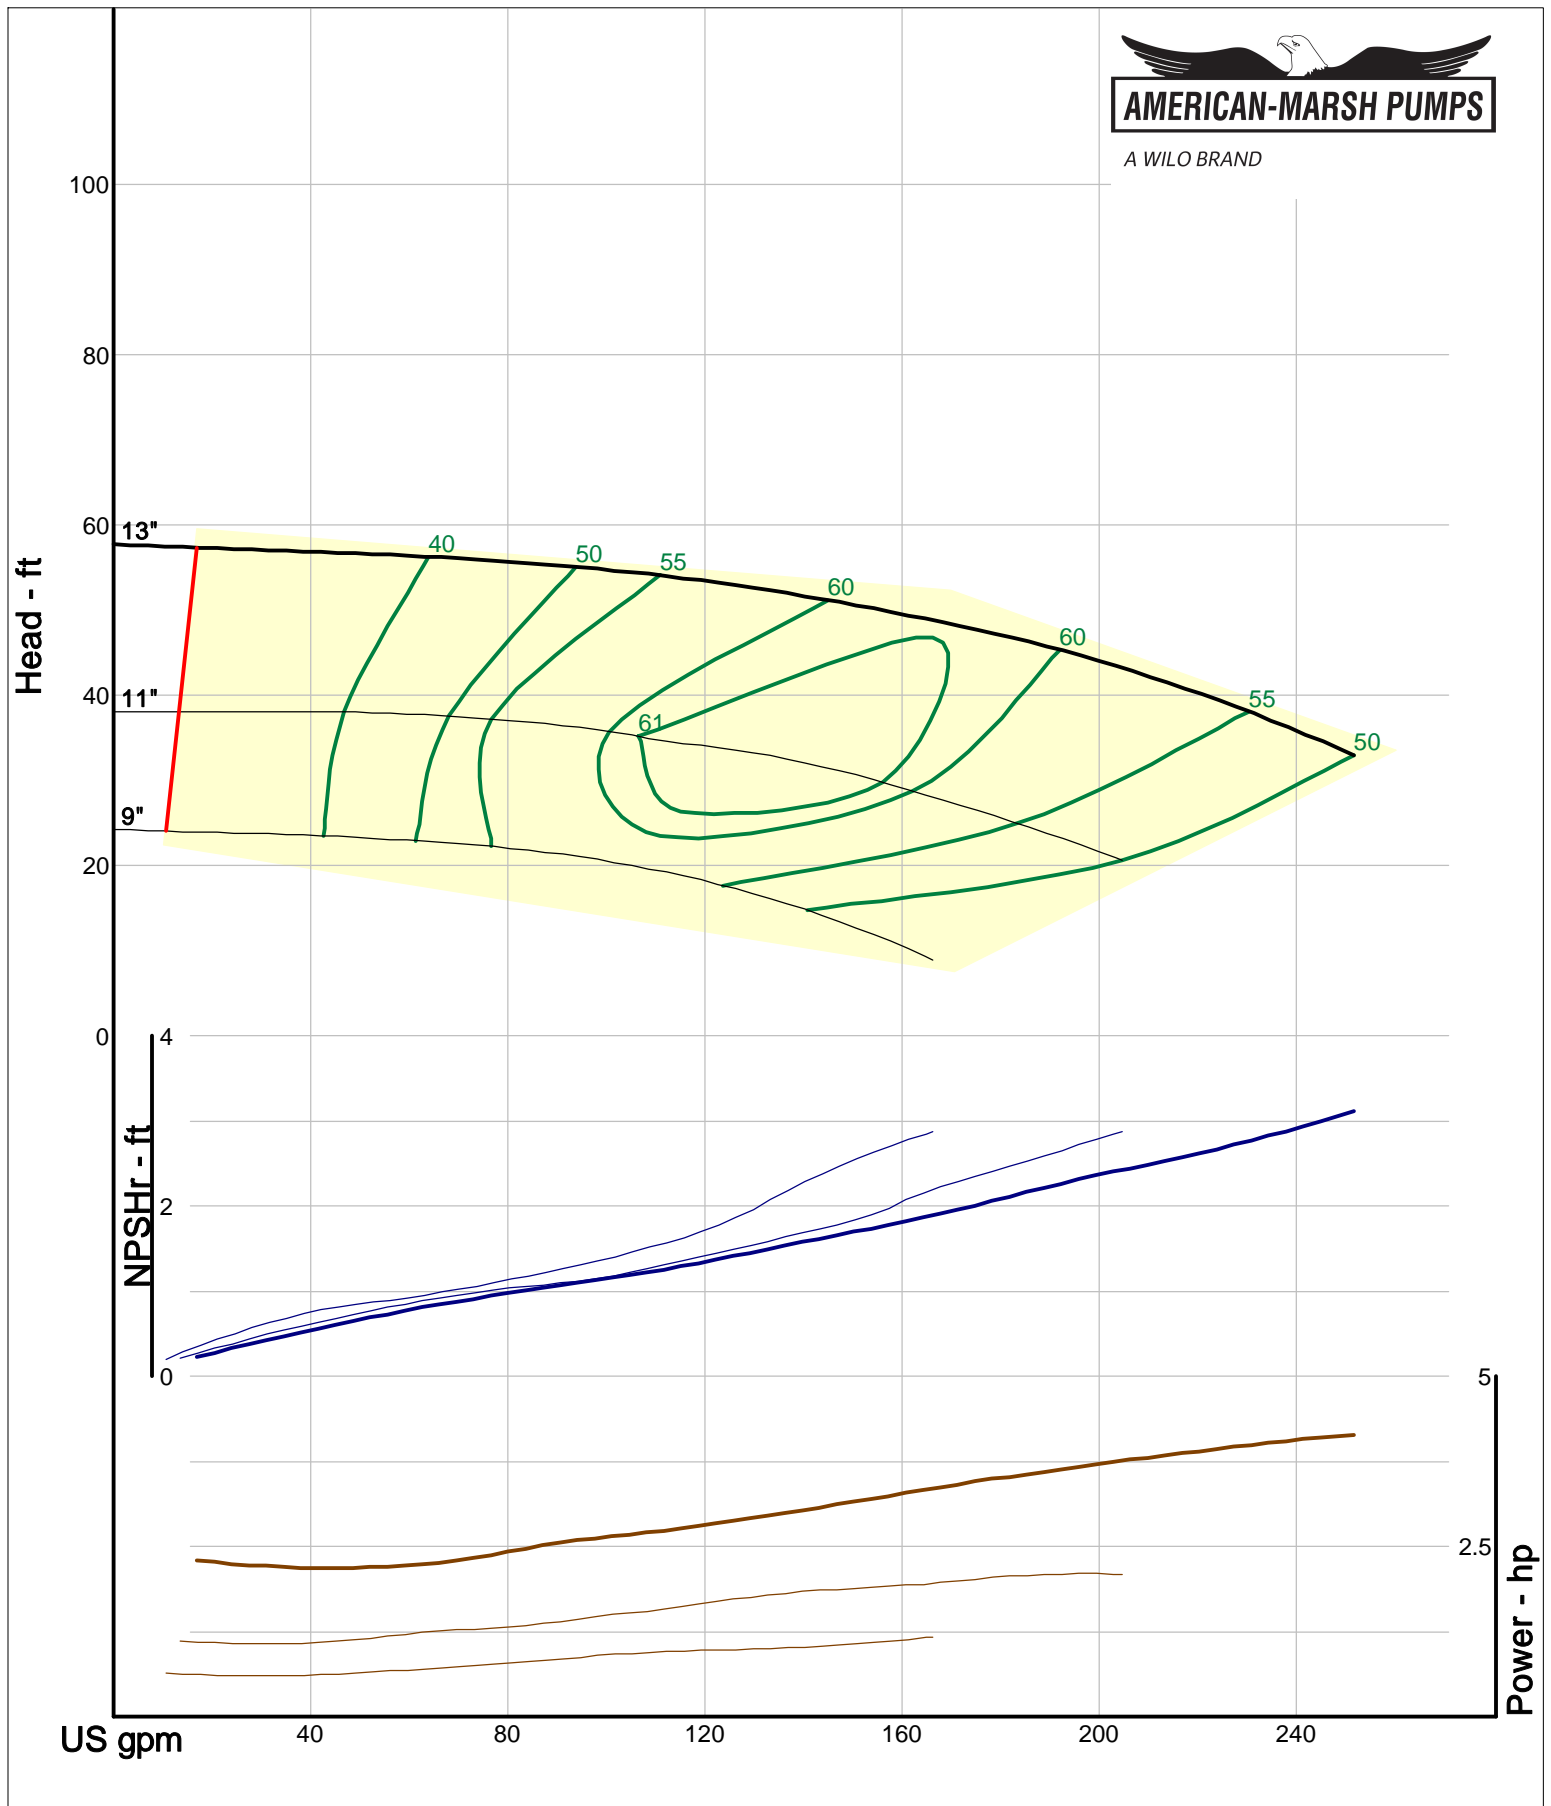

Company: American-Marsh Pumps
 Name:
 12/10/05

American-Marsh Pumps
 Catalog: WTRWKS-2005c.50, vers 2.5c
 460_OSD_OP - 1000

Size: 2L2x3-8/OP
 Speed: 980 rpm
 Dia: 8.188 in
 Curve: CS-17517

A WILO BRAND

Company: American-Marsh Pumps
Name:
12/10/05

American-Marsh Pumps
Catalog: WTRWKS-2005c.50, vers 2.5c
460_OSD_OP - 1000

Size: 2L2x3-10A/OP
Speed: 980 rpm
Dia: 10 in
Curve: CS-17529

A WILO BRAND

Company: American-Marsh Pumps
Name:
12/10/05

American-Marsh Pumps
Catalog: WTRWKS-2005c.50, vers 2.5c
460_OSD_OP - 1000