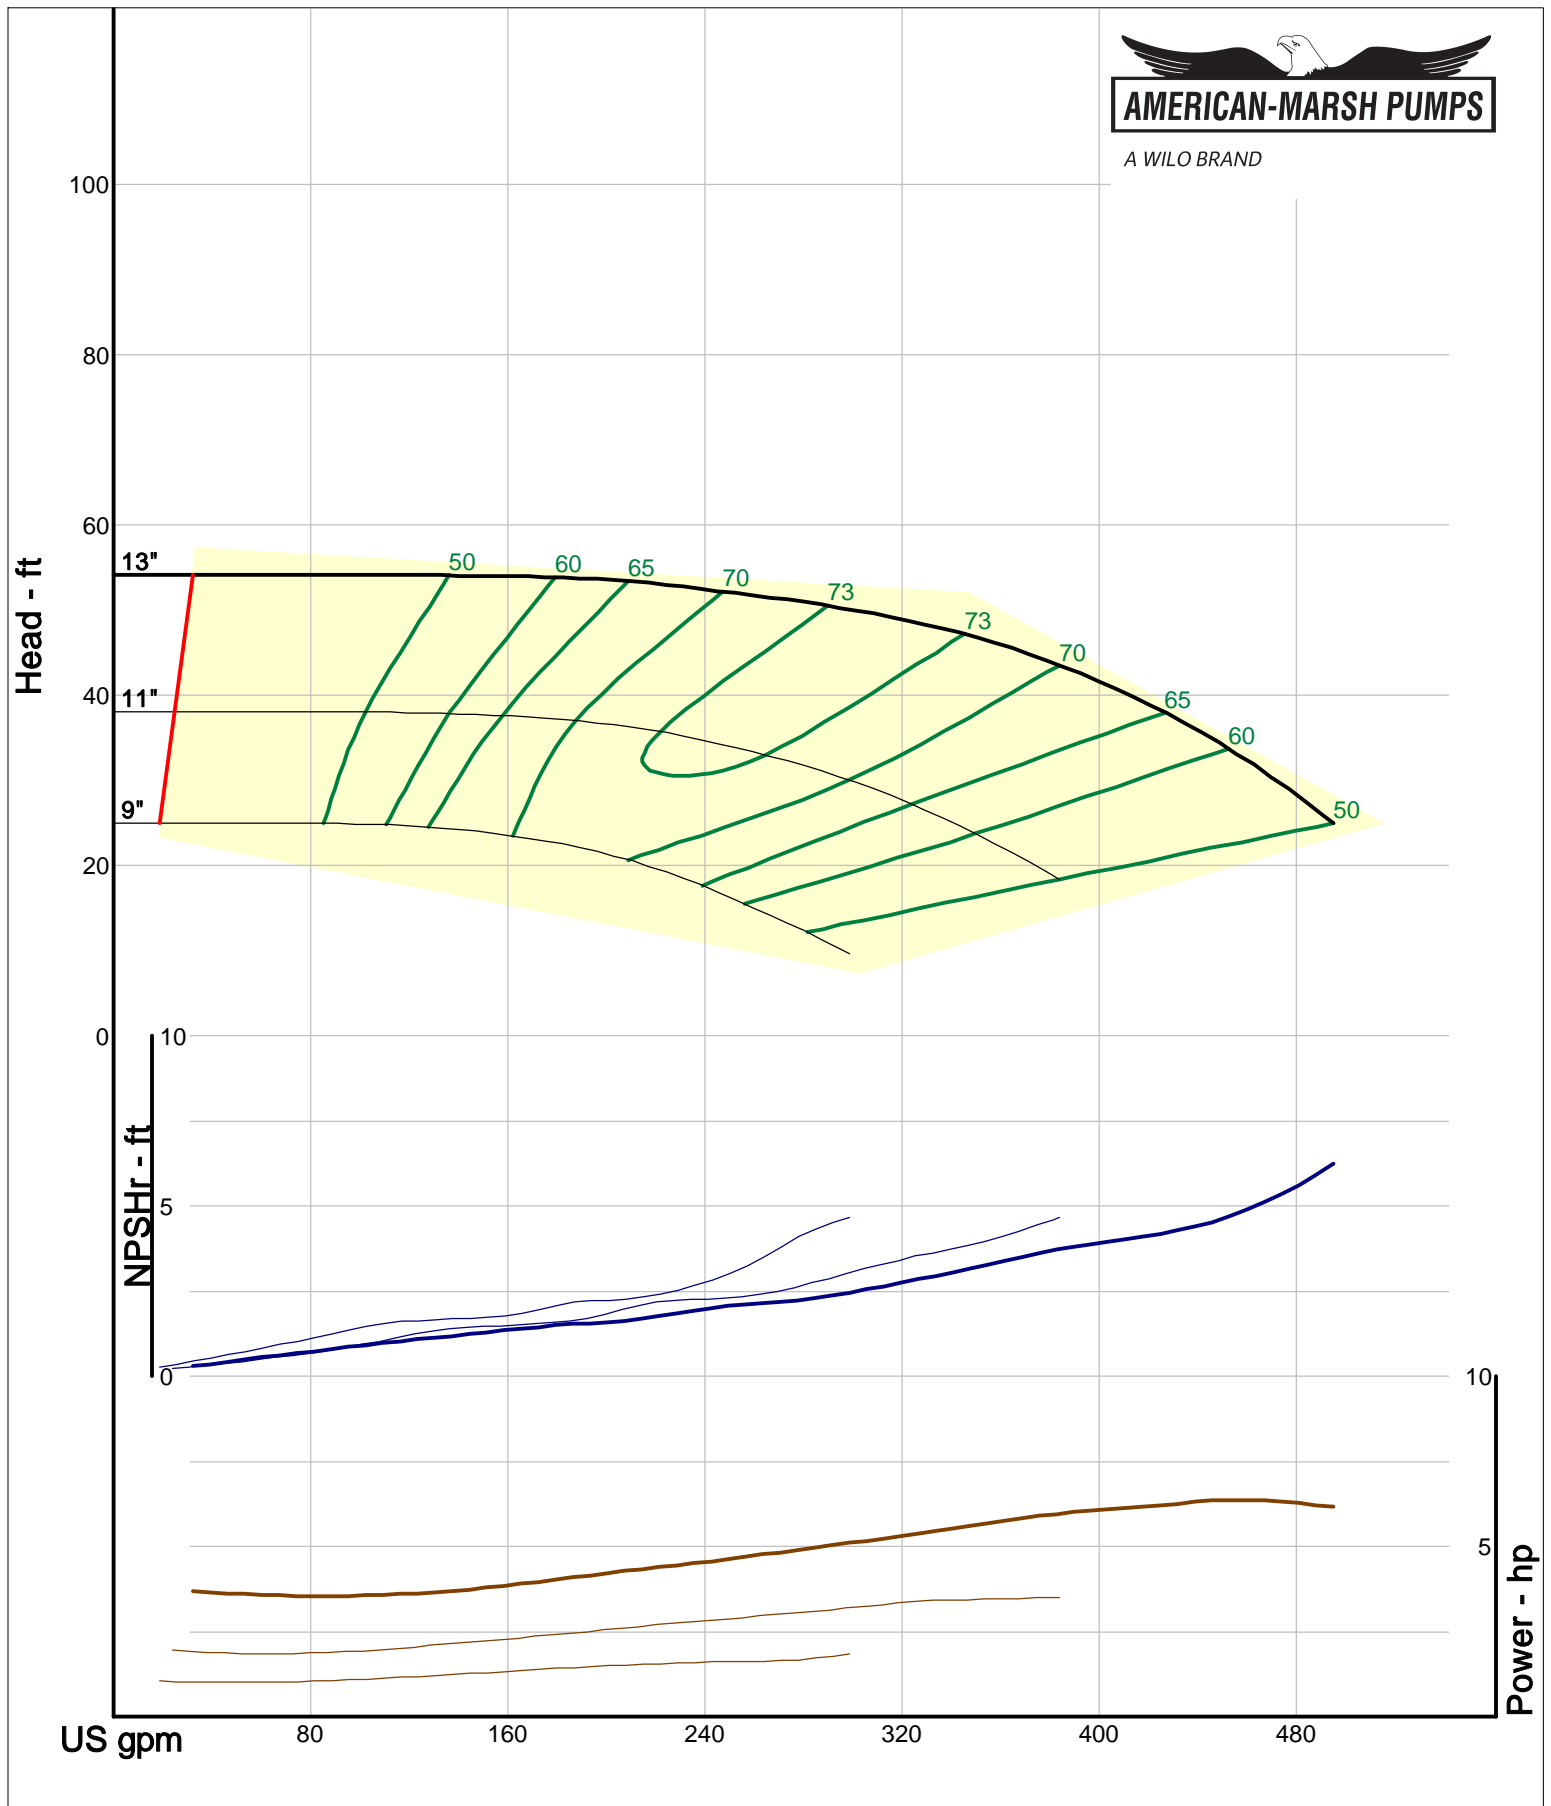

A WILO BRAND

Company: American-Marsh Pumps
Name:
12/10/05

American-Marsh Pumps
Catalog: WTRWKS-2005c.50, vers 2.5c
460_OSD_OP - 1000

Size: 2L3x4-13/OP
Speed: 980 rpm
Dia: 13 in
Curve: CS-17548