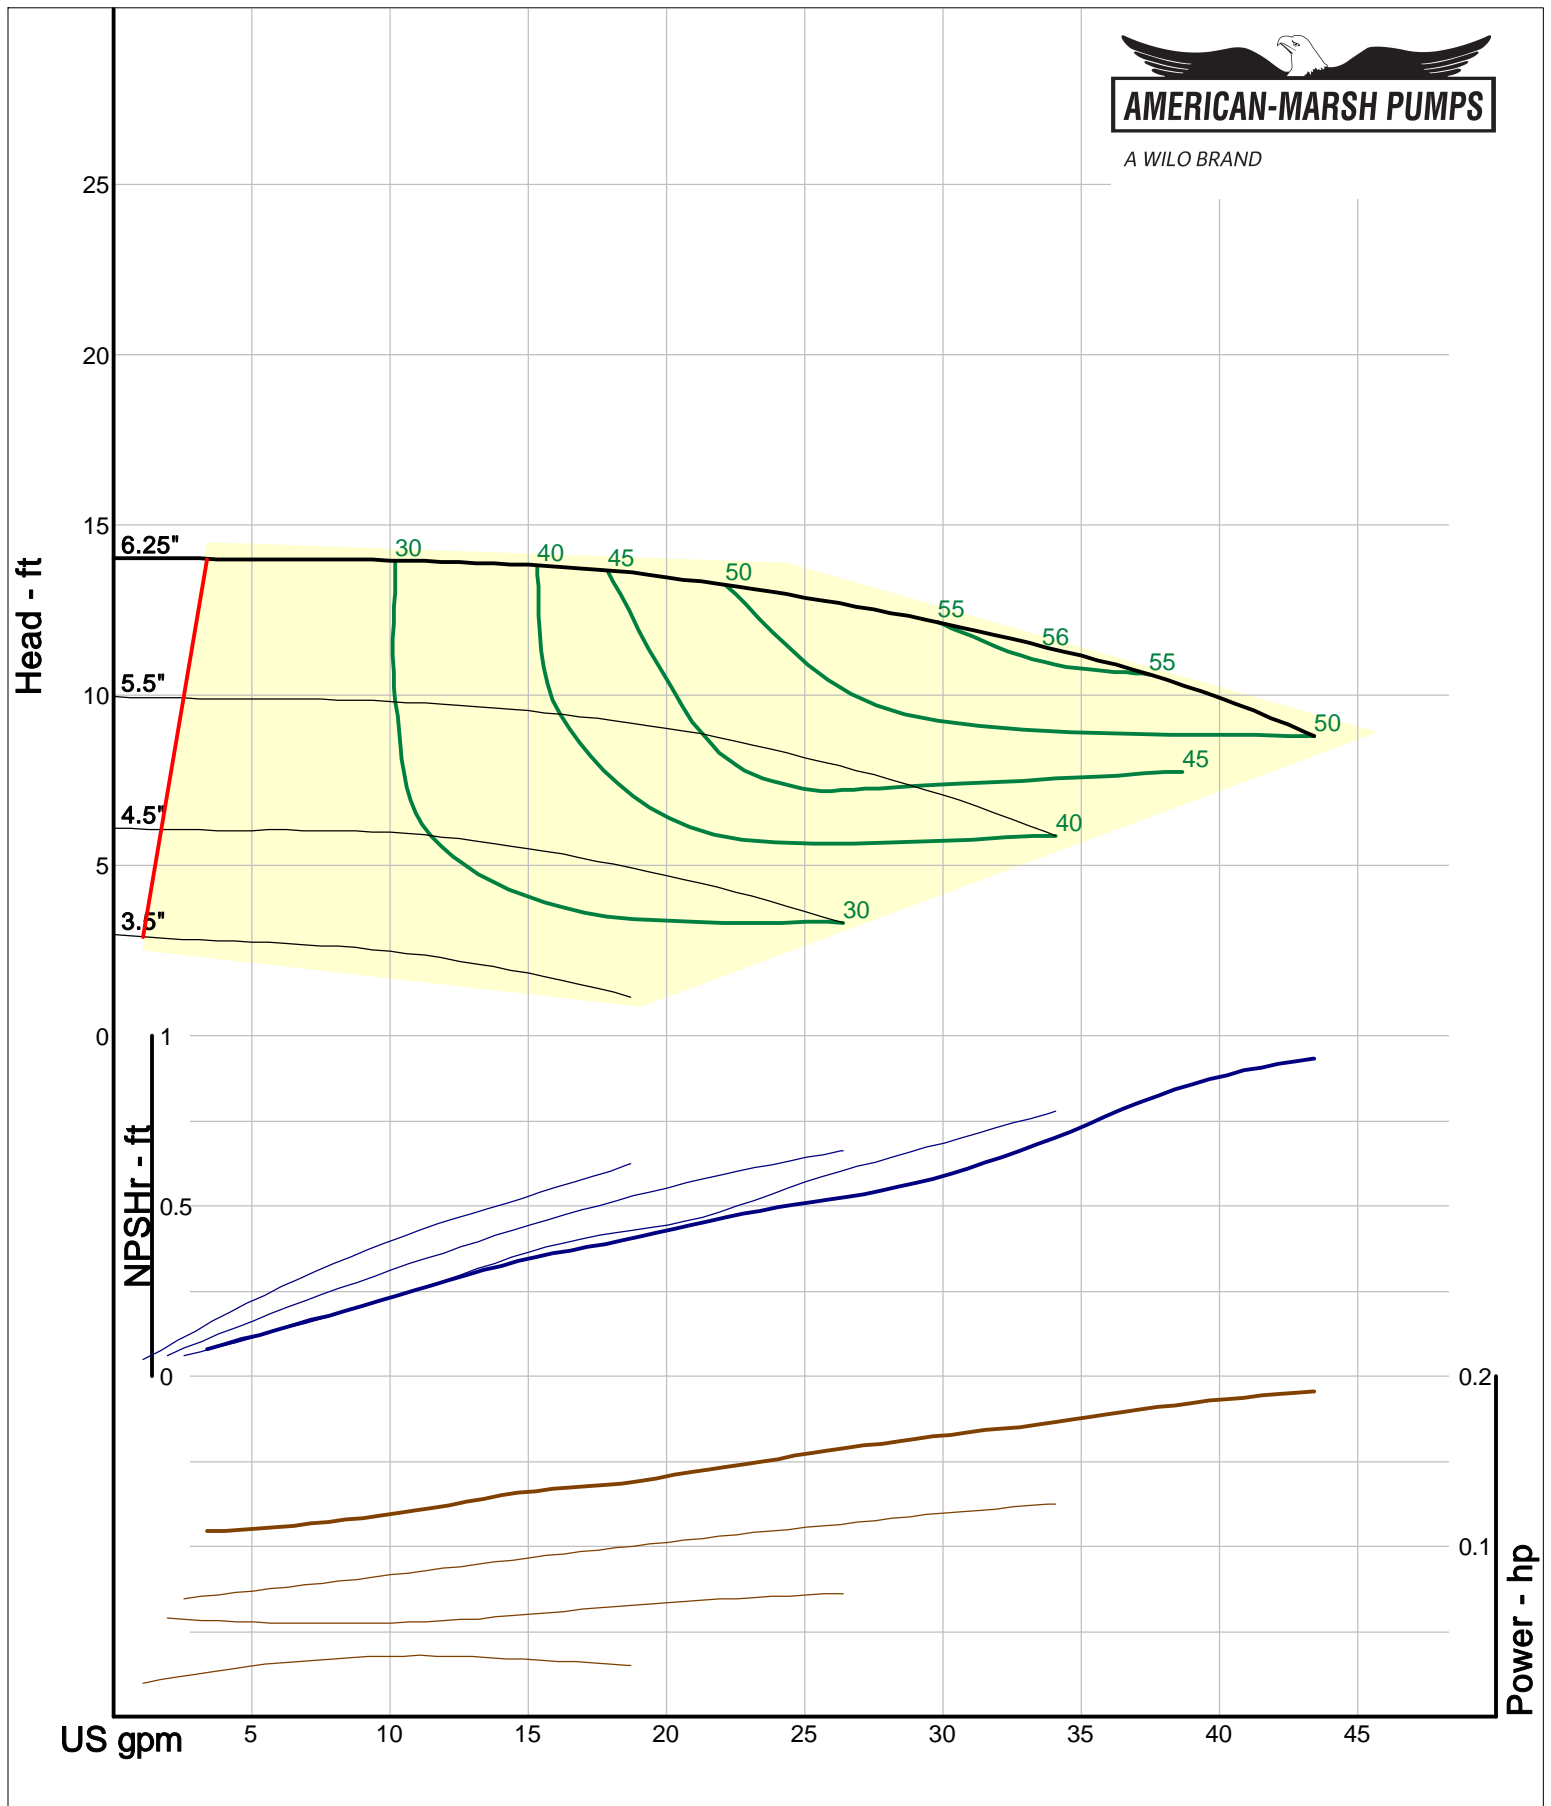

A WILO BRAND

Company: American-Marsh Pumps
Name:
12/10/05

American-Marsh Pumps
Catalog: WTRWKS-2005c.50, vers 2.5c
460_OSD_OP - 1000

Size: 1L1x1.5-6/OP
Speed: 980 rpm
Dia: 6.25 in
Curve: CS-17502