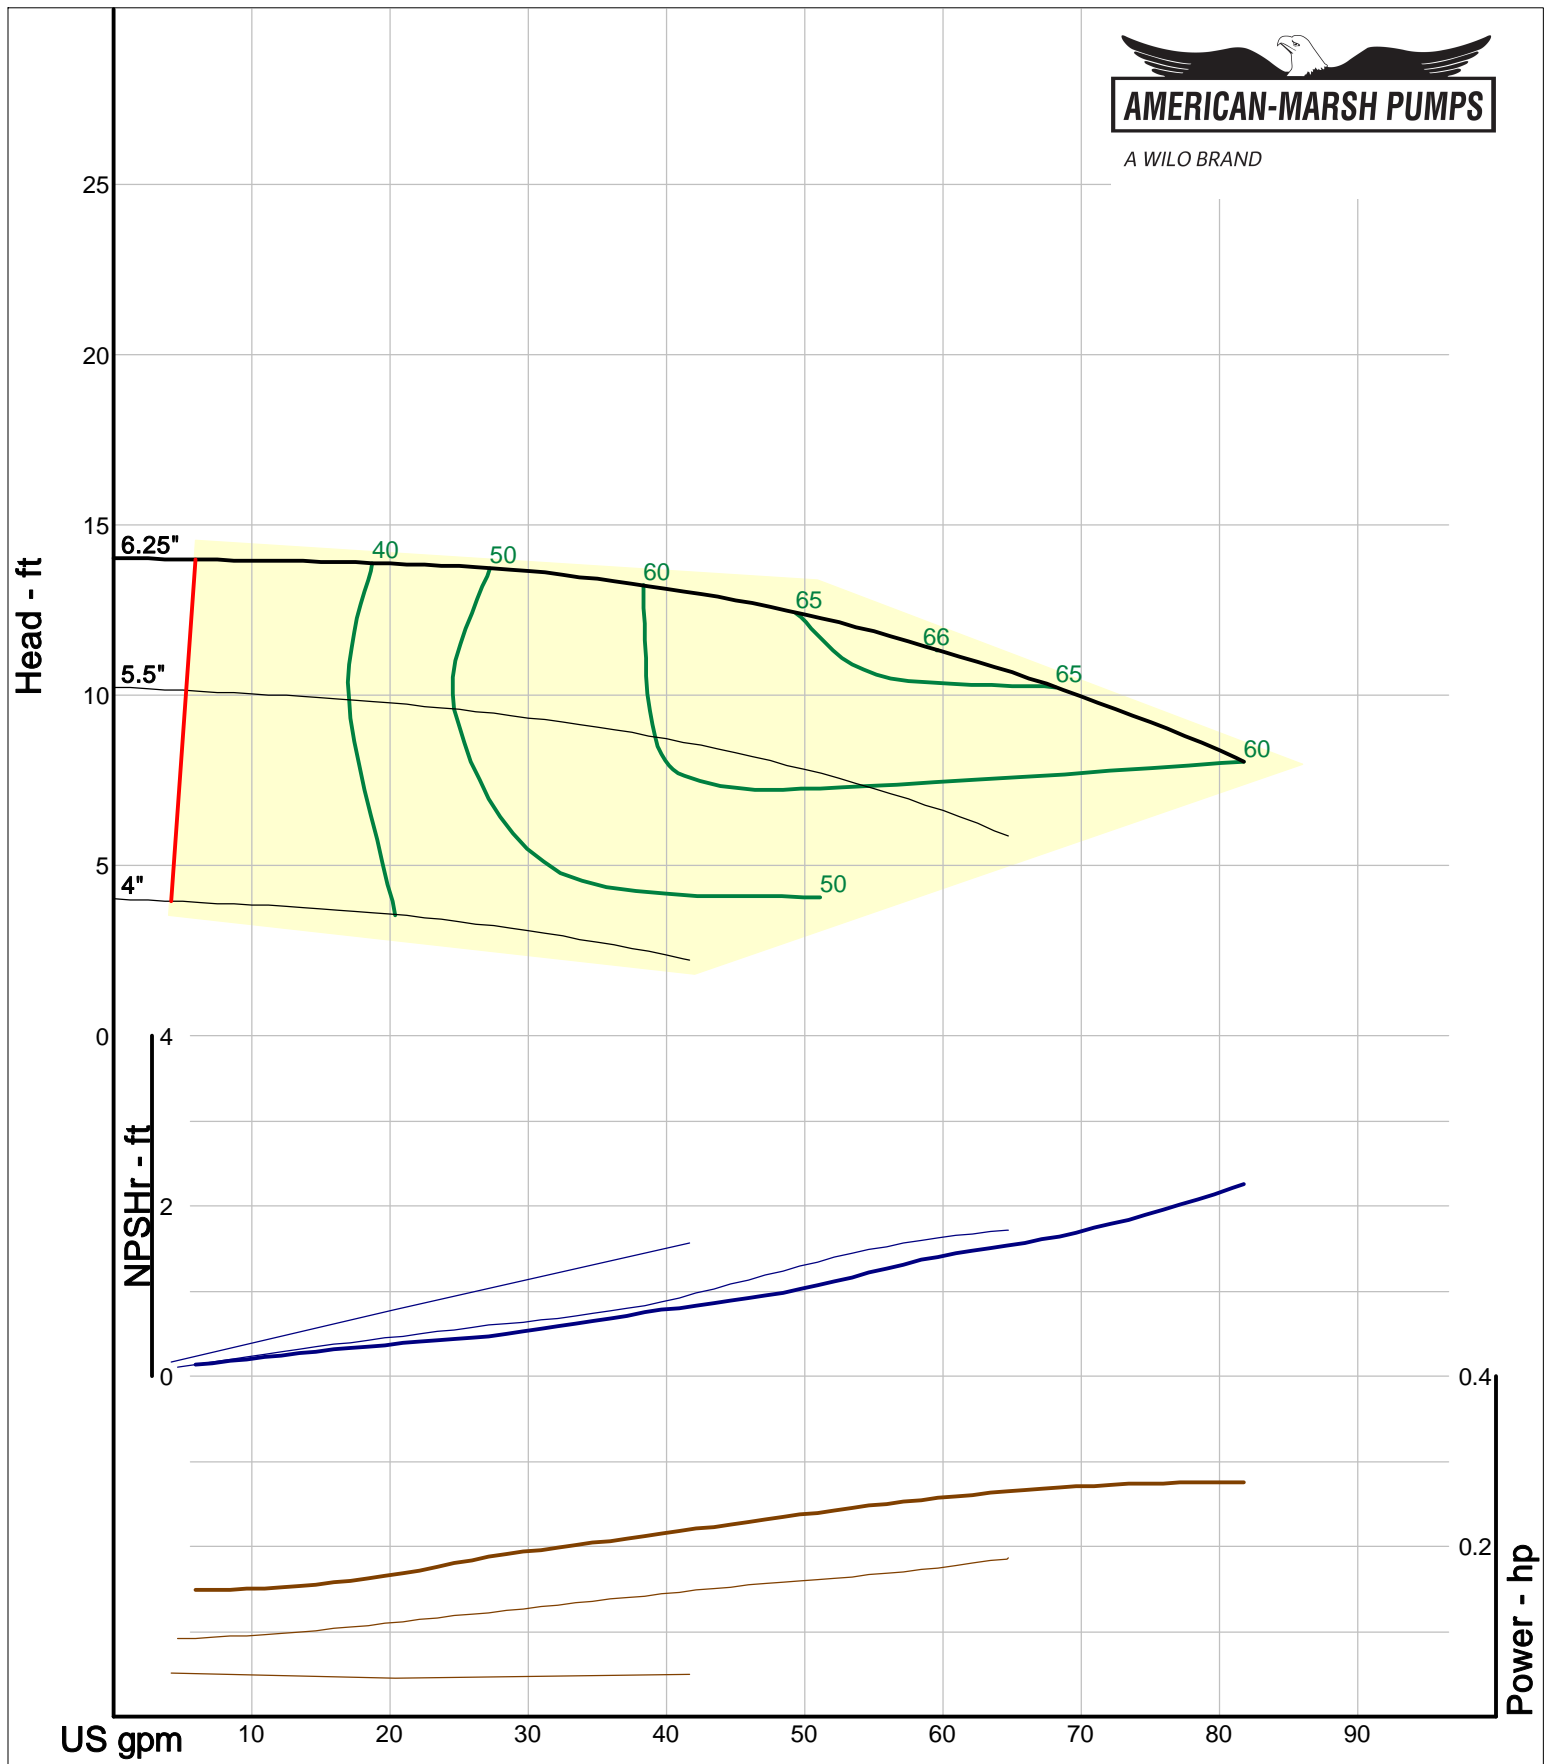

A WILO BRAND

Company: American-Marsh Pumps
Name:
12/10/05

American-Marsh Pumps
Catalog: WTRWKS-2005c.50, vers 2.5c
460_OSD_OP - 1000

Size: 1L1.5x3-6/OP
Speed: 980 rpm
Dia: 6.25 in
Curve: CS-17505