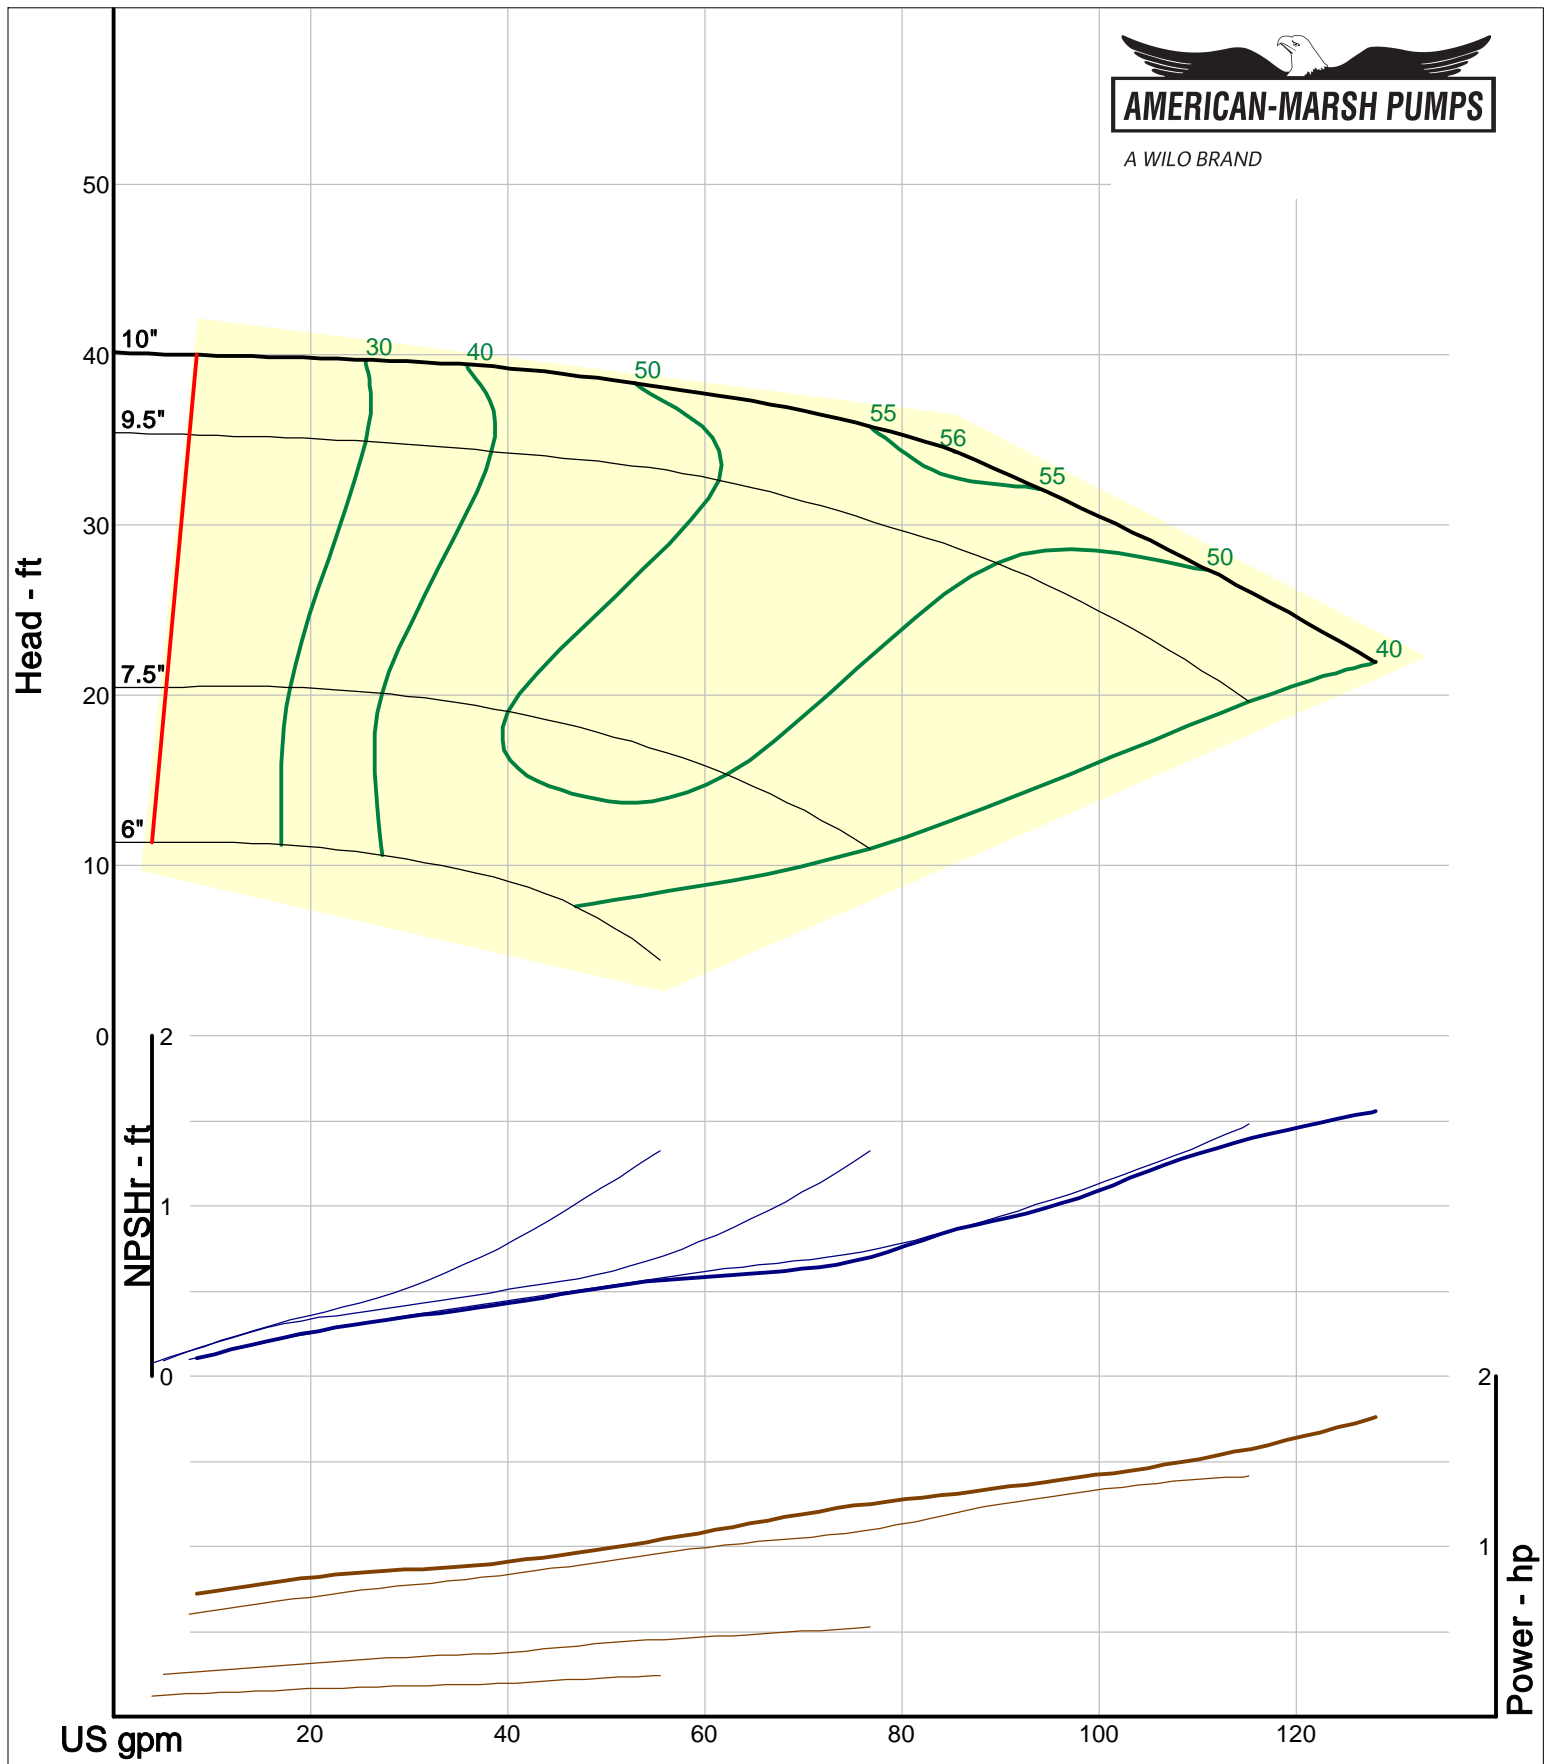

Company: American-Marsh Pumps
Name:
12/10/05

American-Marsh Pumps
Catalog: WTRWKS-2005c.50, vers 2.5c
460_OSD_OP - 1000

Size: 1L1.5x3-8/OP
Speed: 980 rpm
Dia: 8.188 in
Curve: CS-17514

A WILO BRAND

Company: American-Marsh Pumps
 Name:
 12/10/05

American-Marsh Pumps
 Catalog: WTRWKS-2005c.50, vers 2.5c
 460_OSD_OP - 1000

Size: 1L2x3-6/OP
 Speed: 980 rpm
 Dia: 6.25 in
 Curve: CS-17508

A WILO BRAND

Company: American-Marsh Pumps
Name:
12/10/05

American-Marsh Pumps
Catalog: WTRWKS-2005c.50, vers 2.5c
460_OSD_OP - 1000

Size: 2L1x2-10A/OP
Speed: 980 rpm
Dia: 10 in
Curve: CS-17523

A WILO BRAND

Company: American-Marsh Pumps
Name:
12/10/05

American-Marsh Pumps
Catalog: WTRWKS-2005c.50, vers 2.5c
460_OSD_OP - 1000

Size: 2L1.5x3-10A/OP
Speed: 980 rpm
Dia: 10 in
Curve: CS-17526