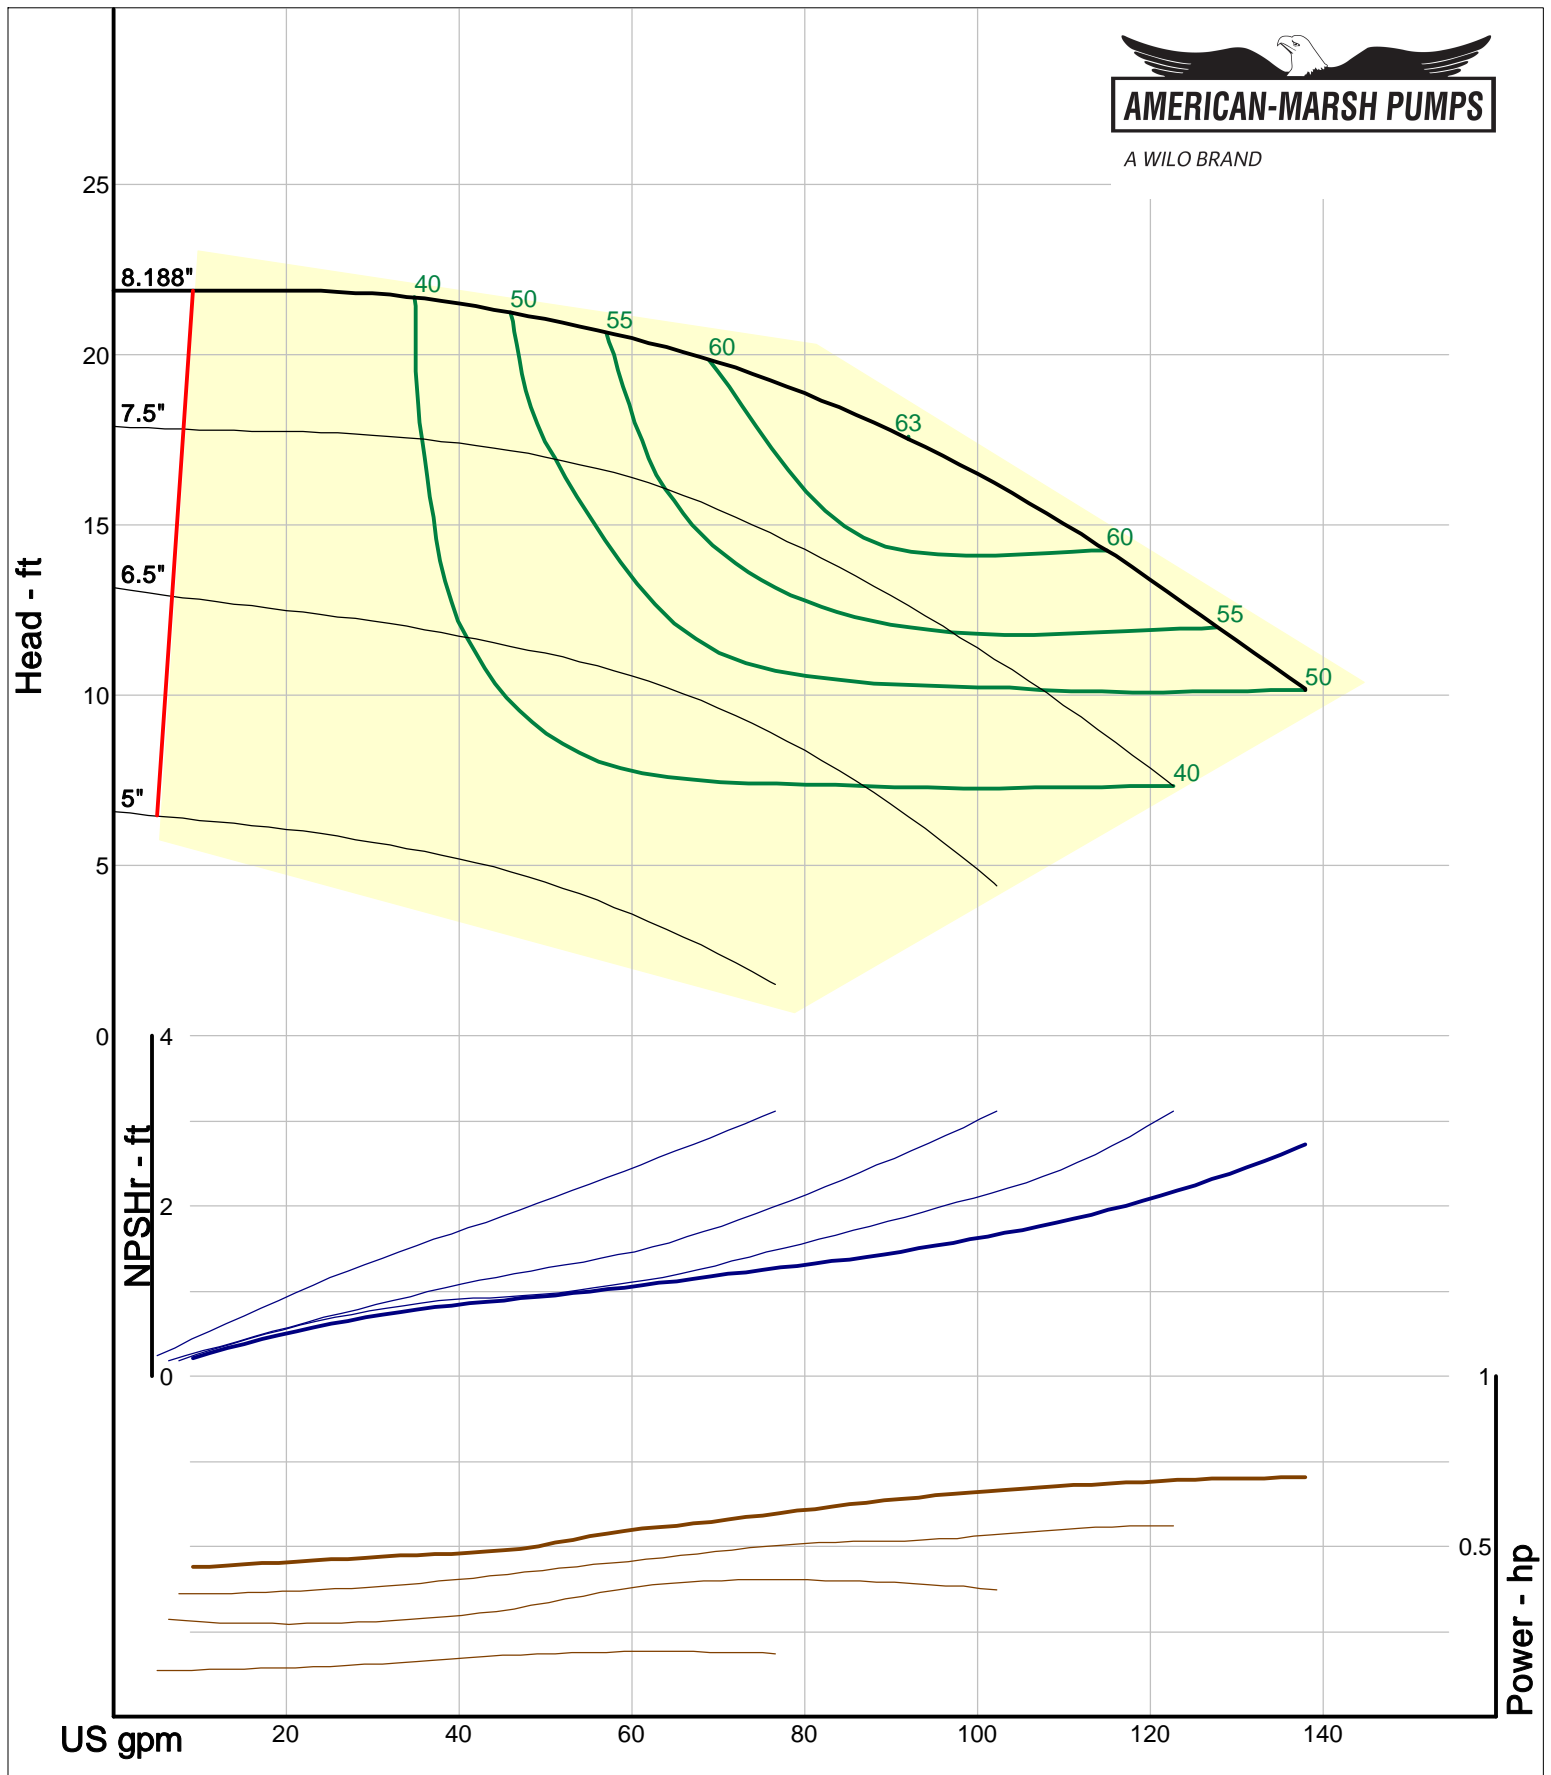

Company: American-Marsh Pumps
 Name:
 12/10/05

American-Marsh Pumps
 Catalog: WTRWKS-2005c.50, vers 2.5c
 460_OSD_OP - 1000

Size: 2L2x3-8/OP
 Speed: 980 rpm
 Dia: 8.188 in
 Curve: CS-17517

A WILO BRAND

Company: American-Marsh Pumps
Name:
12/10/05