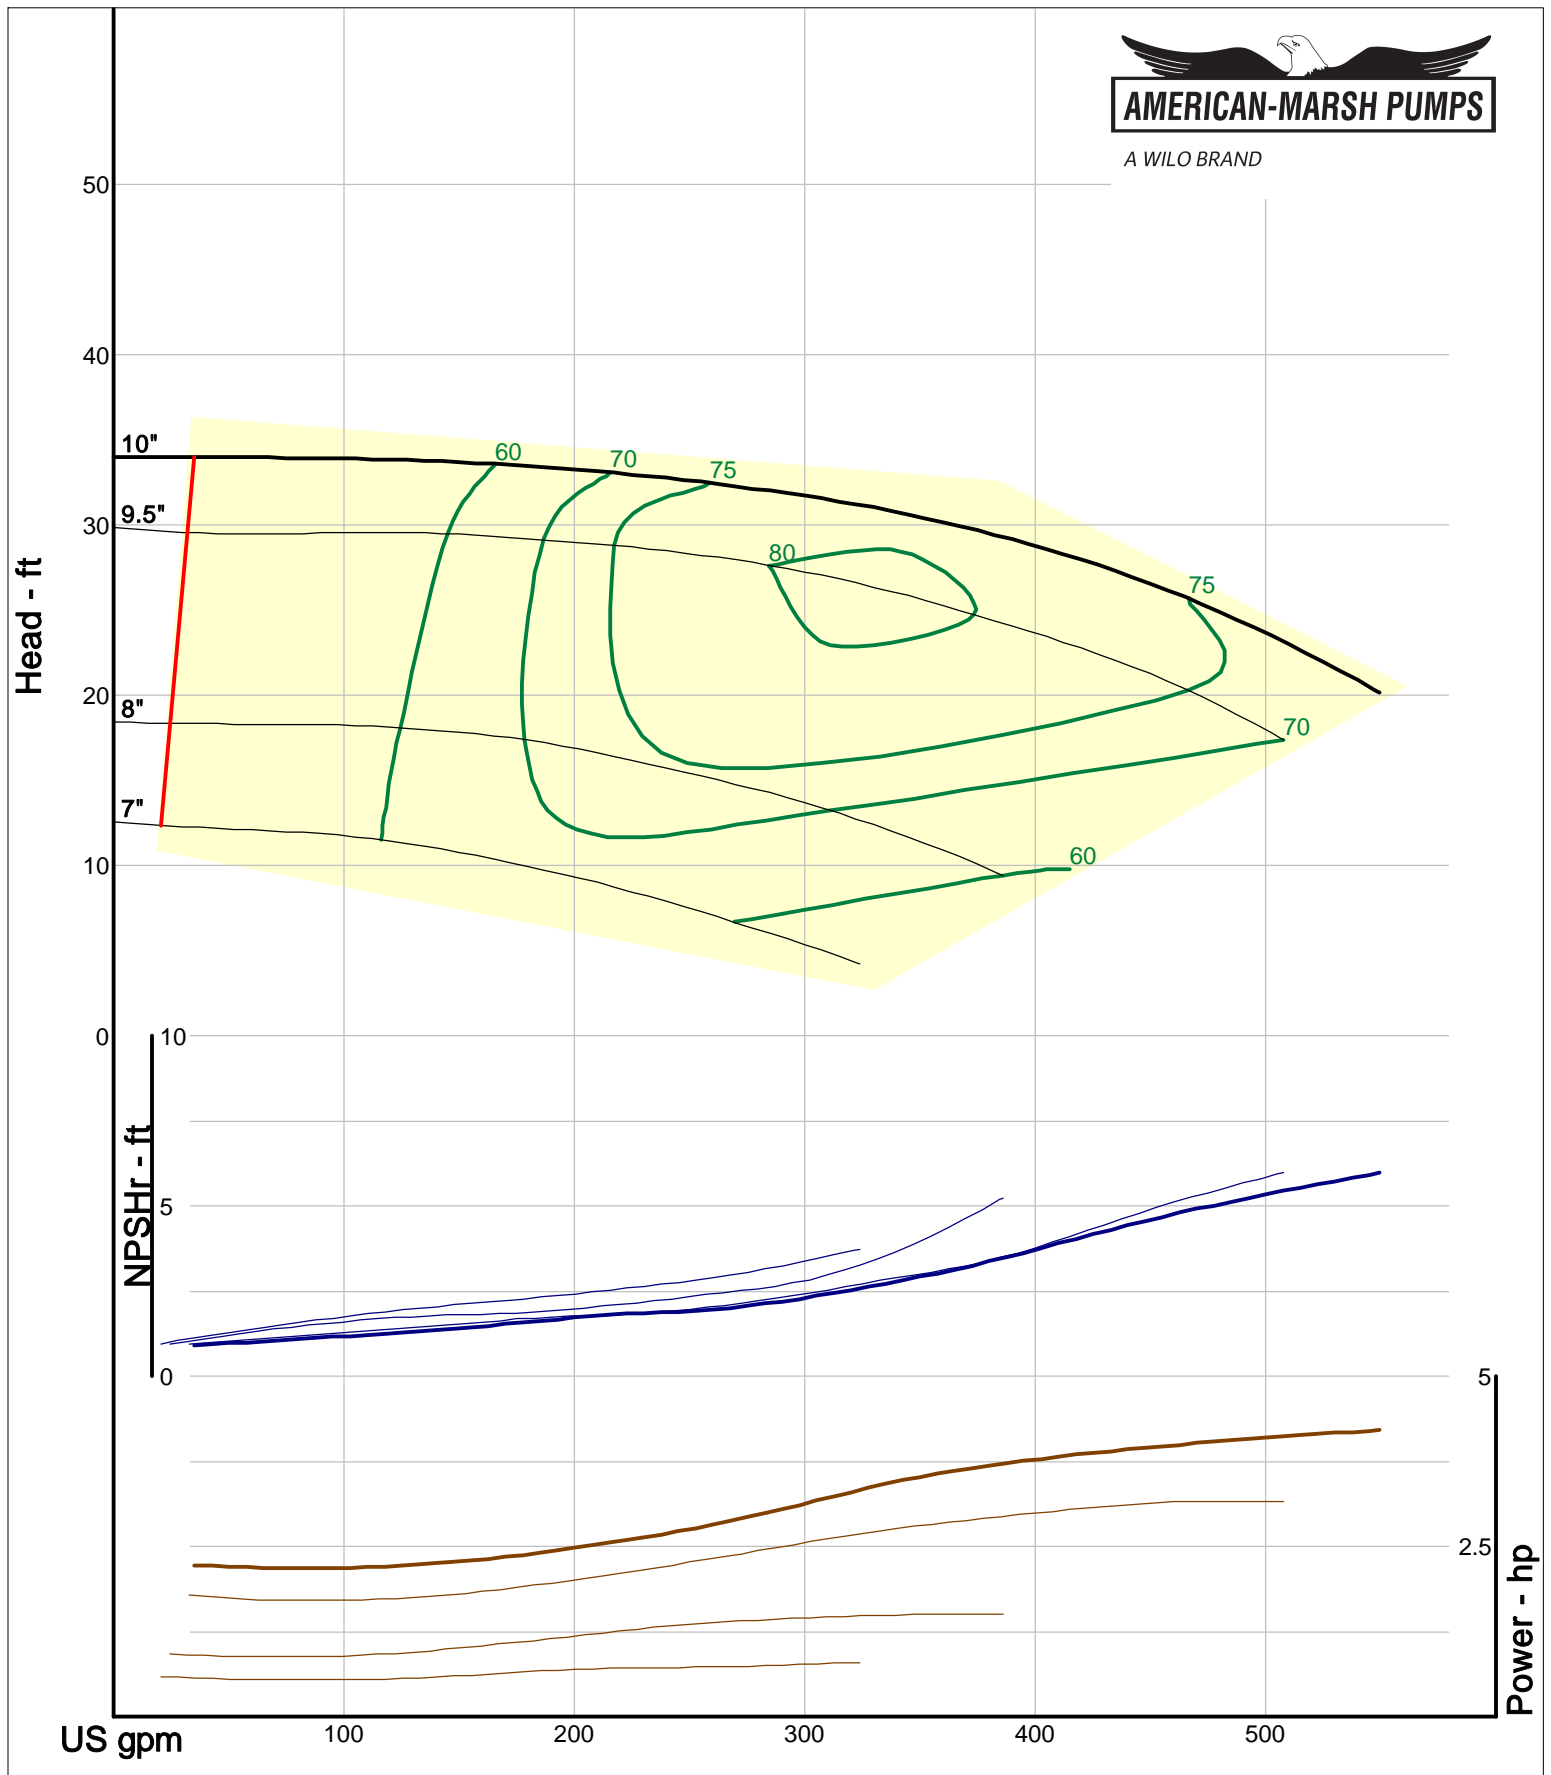

A WILO BRAND

Company: American-Marsh Pumps
Name:
12/10/05

American-Marsh Pumps
Catalog: WTRWKS-2005c.50, vers 2.5c
460_OSD_OP - 1000

Size: 2L4x6-10/OP
Speed: 980 rpm
Dia: 10 in
Curve: CS-17537