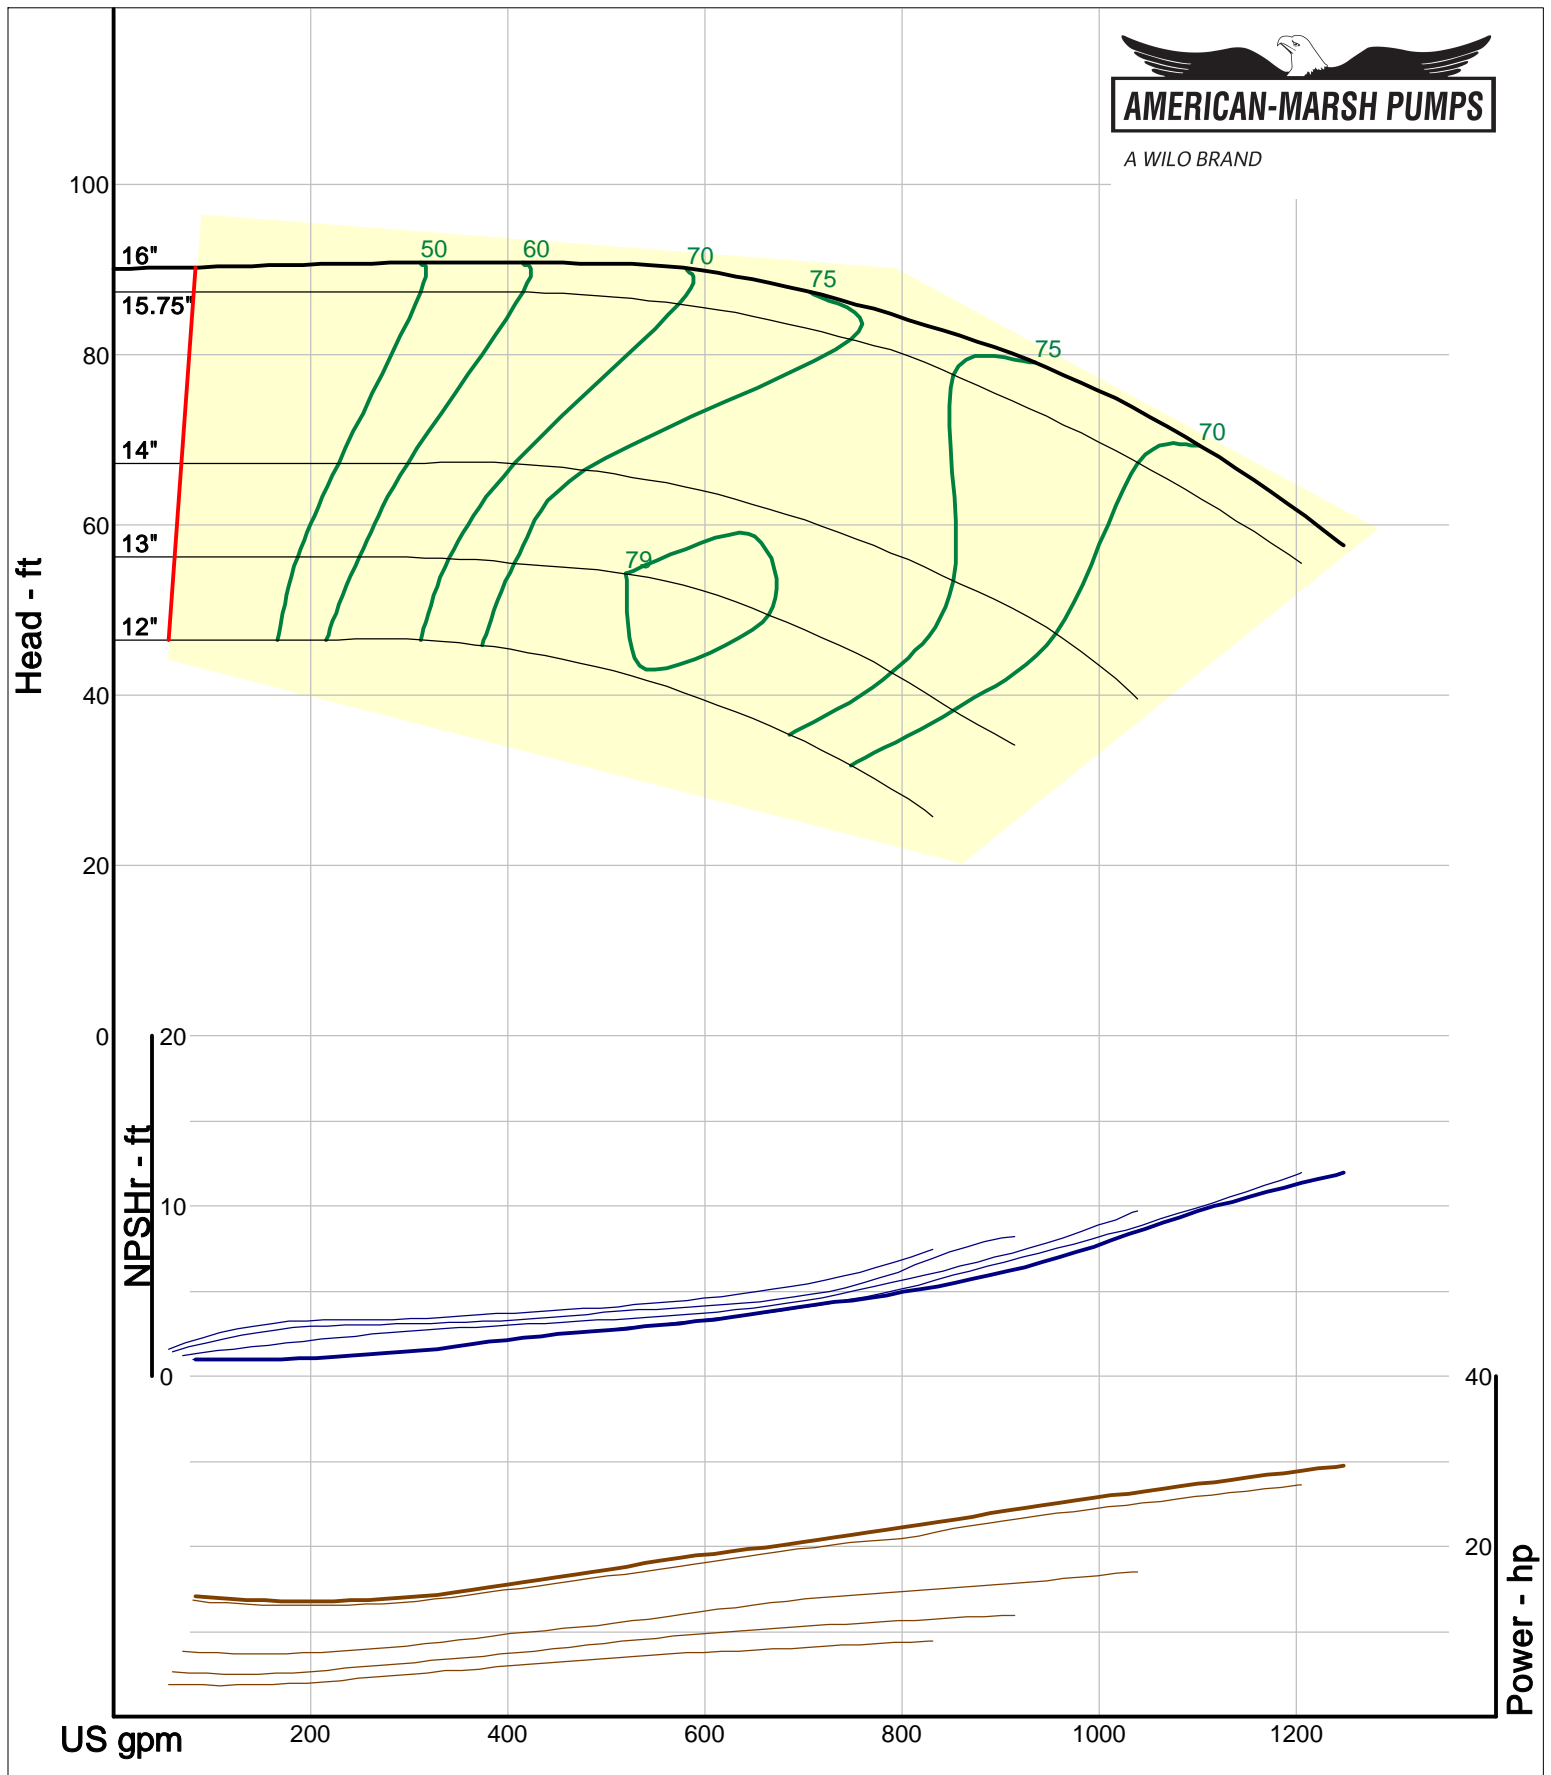

Size: 2L4x6-10/OP
Speed: 980 rpm
Dia: 10 in
Curve: CS-17537

A WILO BRAND

Company: American-Marsh Pumps
 Name:
 12/10/05

American-Marsh Pumps
 Catalog: WTRWKS-2005c.50, vers 2.5c
 460_OSD_OP - 1000

Size: 2L4x6-10H/OP
 Speed: 980 rpm
 Dia: 10 in
 Curve: CS-17539

A WILO BRAND

Company: American-Marsh Pumps
Name:
12/10/05

American-Marsh Pumps
Catalog: WTRWKS-2005c.50, vers 2.5c
460_OSD_OP - 1000

Size: 2L4x6-13A/OP
Speed: 980 rpm
Dia: 13 in
Curve: CS-17550

A WILO BRAND

Company: American-Marsh Pumps
Name:
12/10/05

American-Marsh Pumps
Catalog: WTRWKS-2005c.50, vers 2.5c
460_OSD_OP - 1000

Size: 3L4x6-16/OP
Speed: 980 rpm
Dia: 16 in
Curve: CS-17558

A WILO BRAND

Company: American-Marsh Pumps
Name:
12/10/05