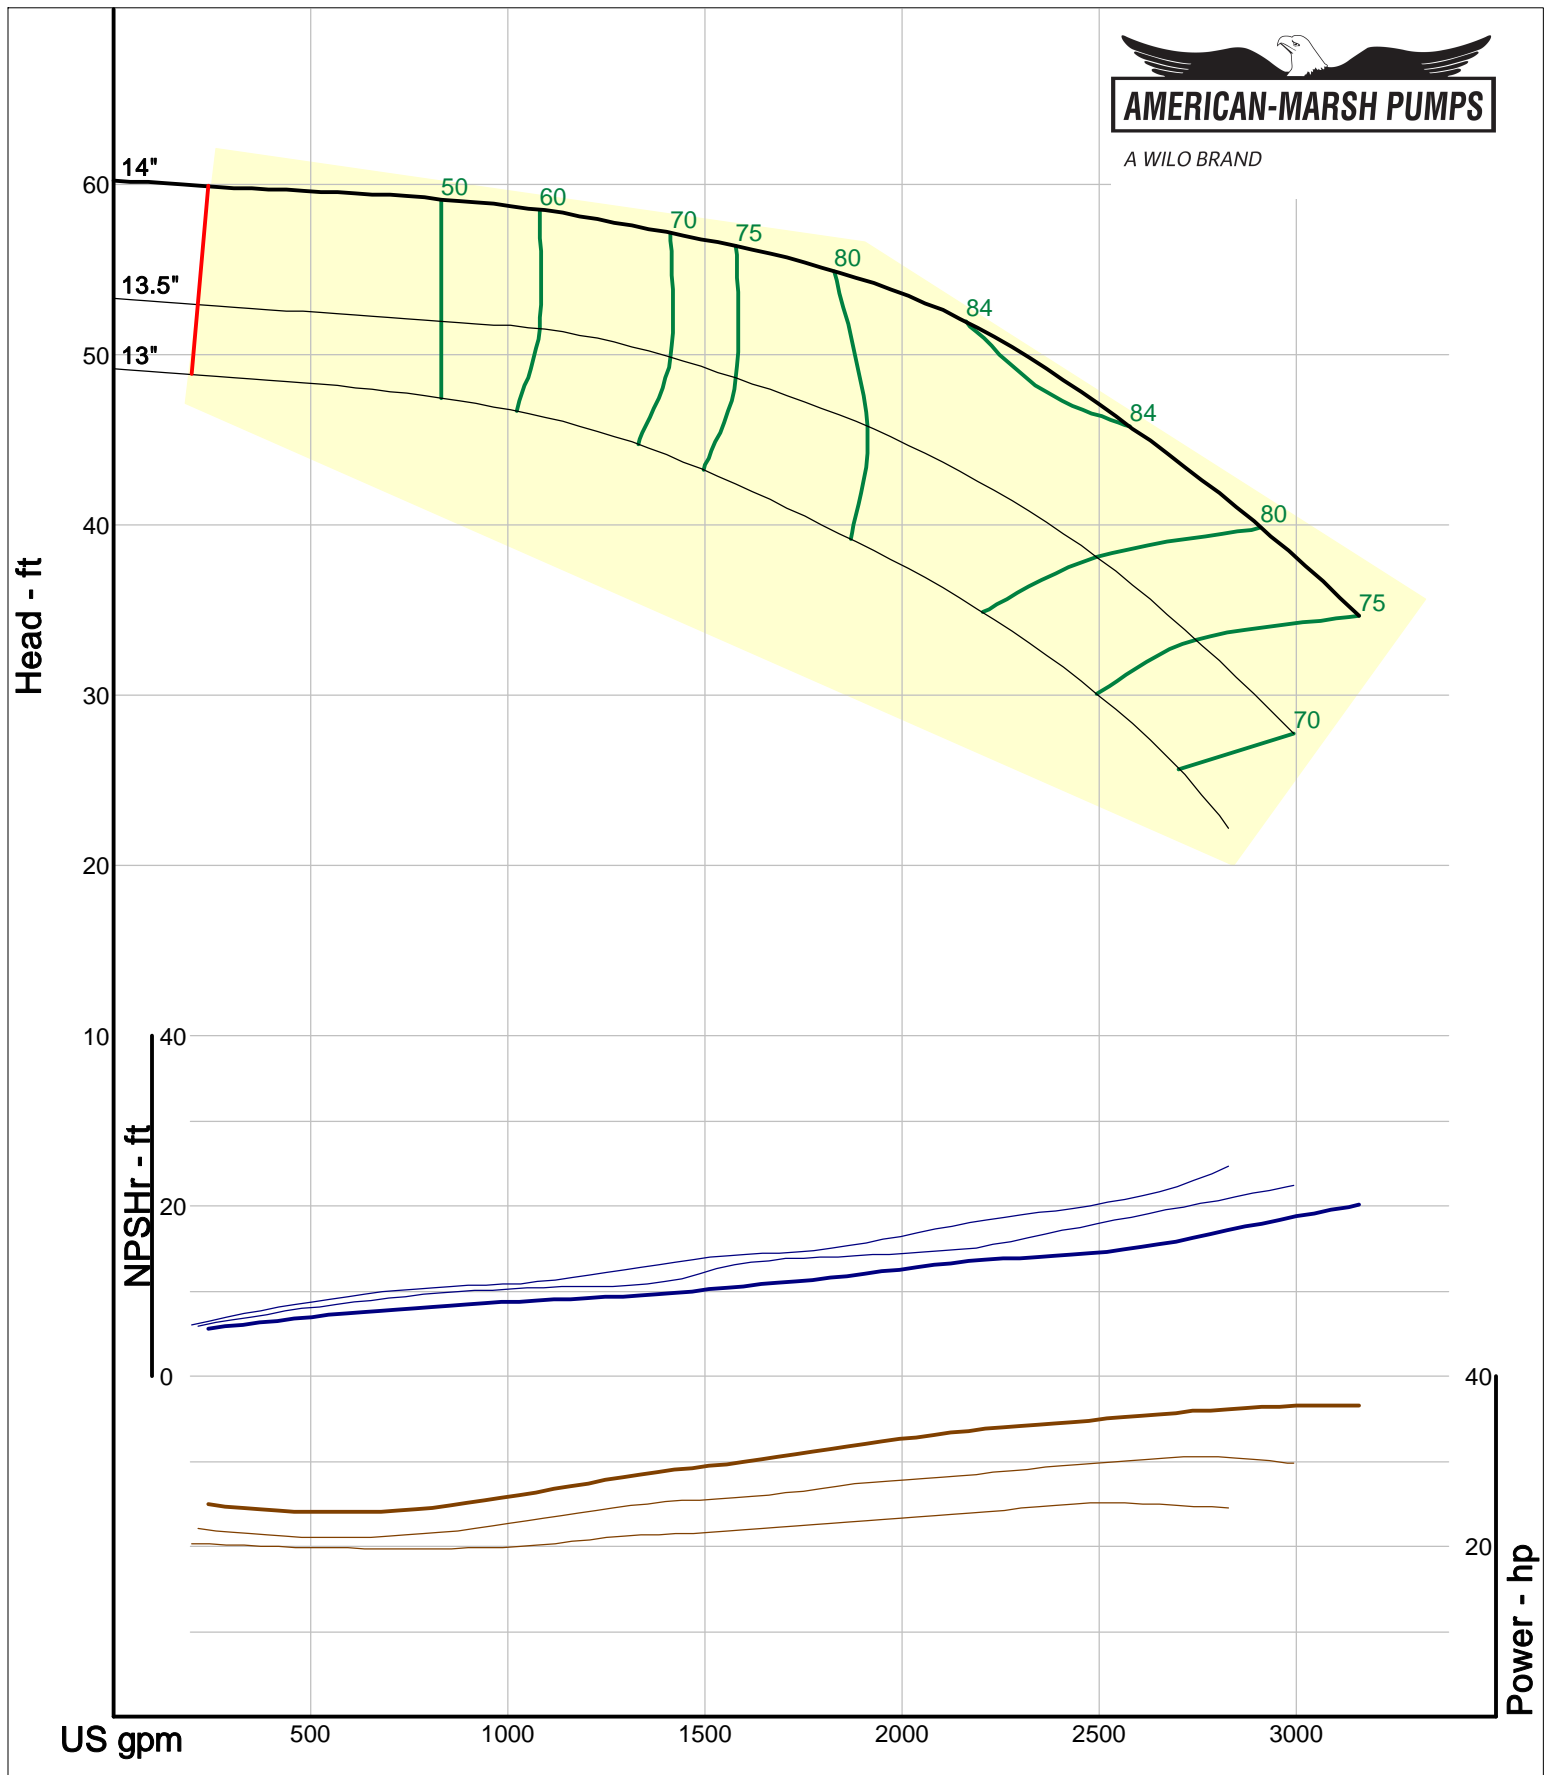

Company: American-Marsh Pumps
Name:
12/10/05

American-Marsh Pumps
Catalog: WTRWKS-2005c.50, vers 2.5c
460_OSD_OP - 1000

Size: 3L4x6-16/OP
Speed: 980 rpm
Dia: 16 in
Curve: CS-17558

A WILO BRAND

Company: American-Marsh Pumps
Name:
12/10/05

American-Marsh Pumps
Catalog: WTRWKS-2005c.50, vers 2.5c
460_OSD_OP - 1000

Size: 3L6x8-14A/OP
Speed: 980 rpm
Dia: 14 in
Curve: CS-17552

A WILO BRAND

Company: American-Marsh Pumps
Name:
12/10/05

American-Marsh Pumps
Catalog: WTRWKS-2005c.50, vers 2.5c
460_OSD_OP - 1000

Size: 3L6x8-16A/OP
Speed: 980 rpm
Dia: 16 in
Curve: CS-17561

A WILO BRAND

Company: American-Marsh Pumps
Name:
12/10/05

American-Marsh Pumps
Catalog: WTRWKS-2005c.50, vers 2.5c
460_OSD_OP - 1000

Size: 3L8x10-14/OP
Speed: 980 rpm
Dia: 14 in
Curve: CS-17555