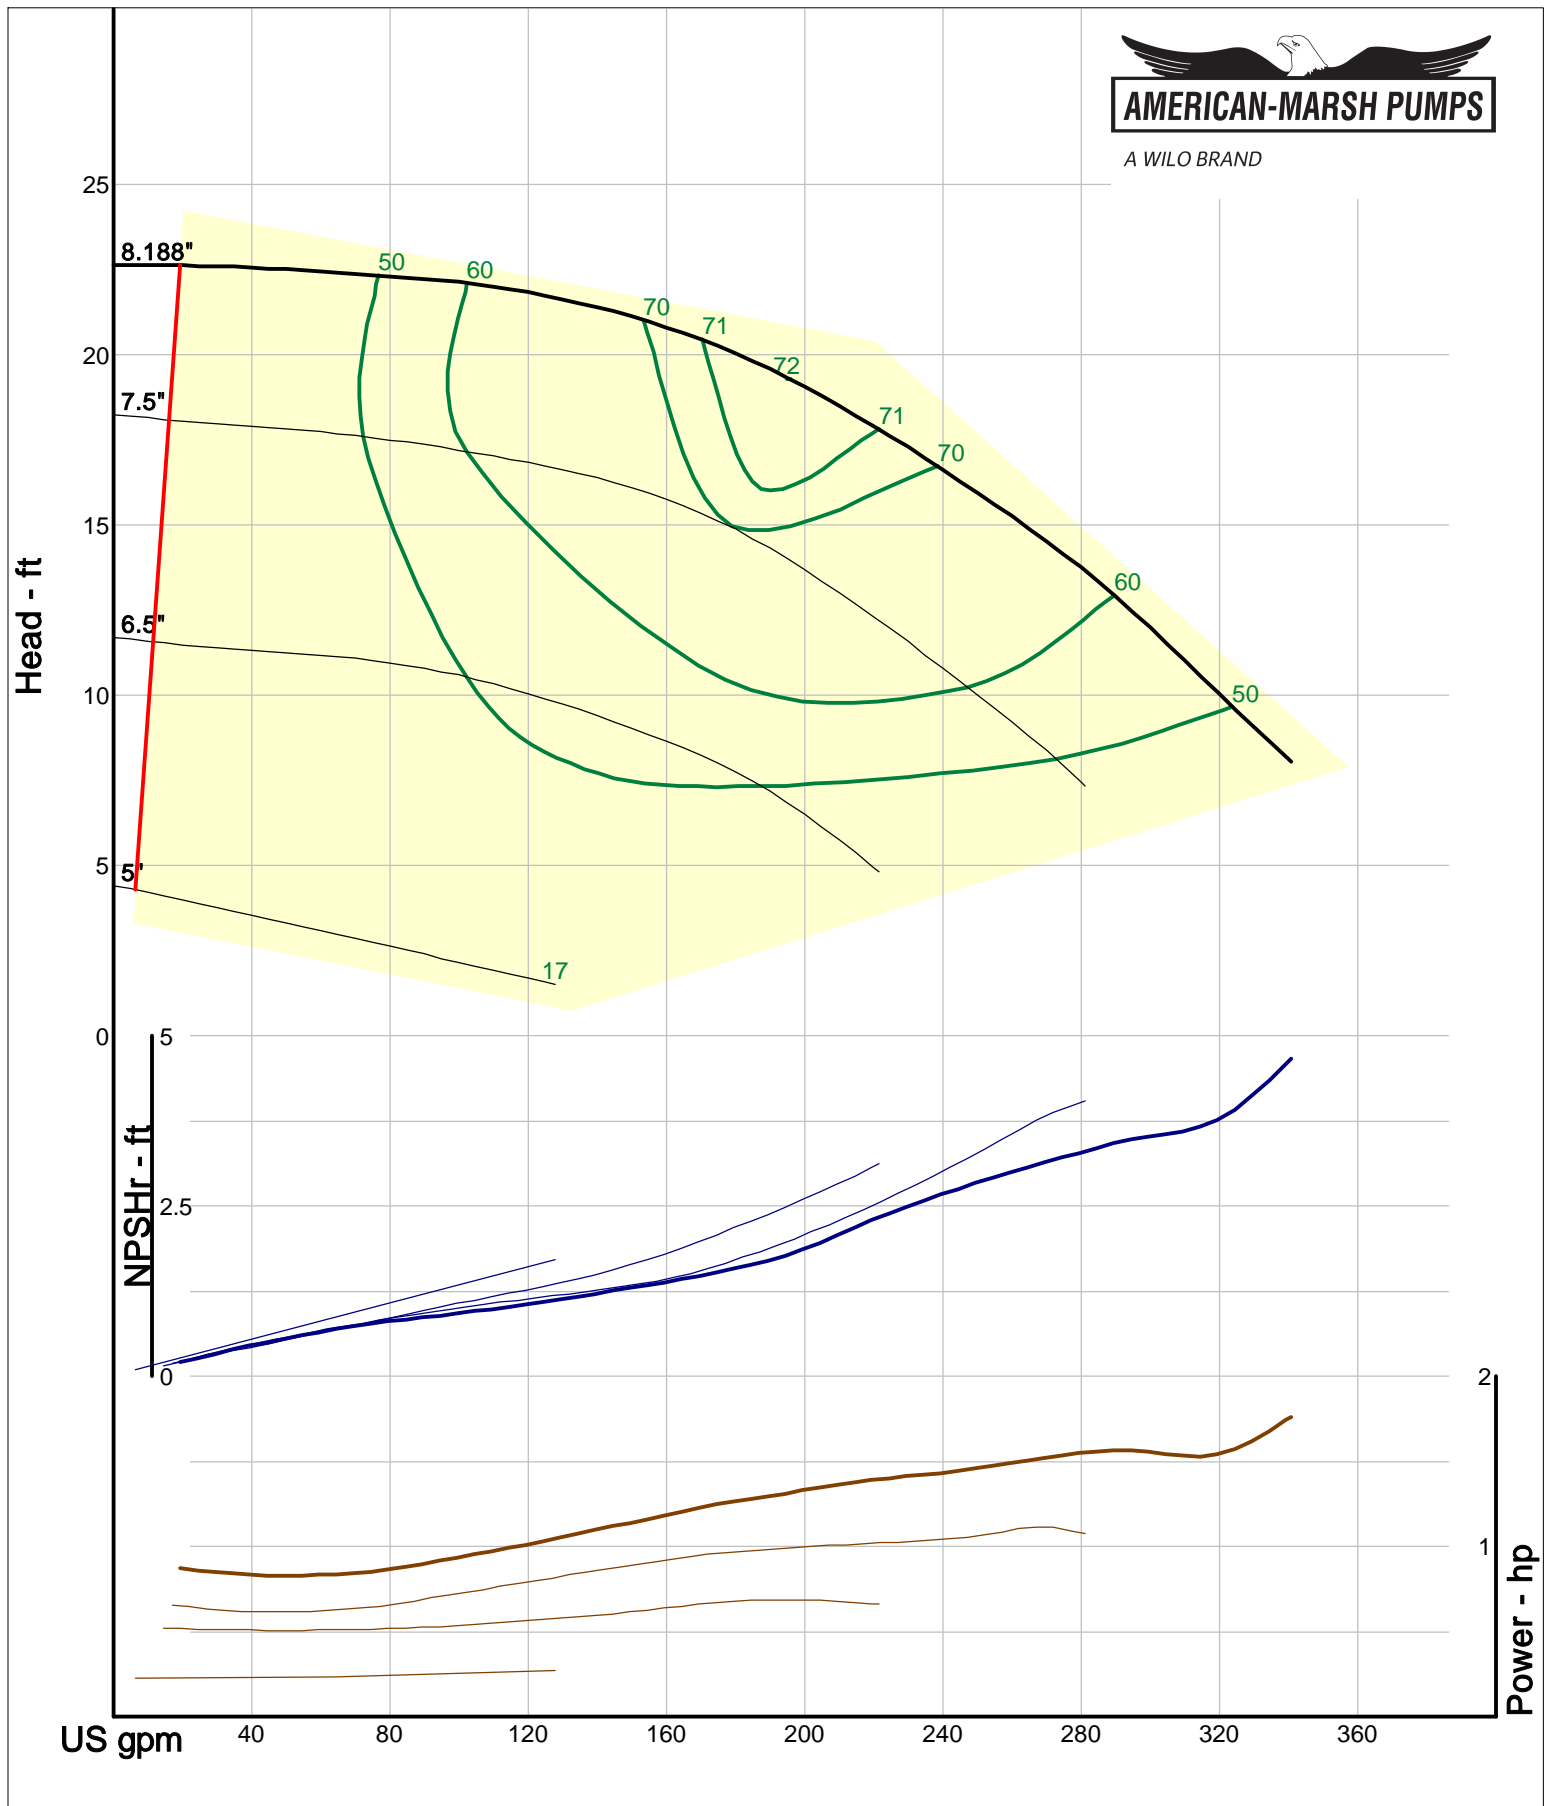

Company: American-Marsh Pumps
 Name:
 12/10/05

American-Marsh Pumps
 Catalog: WTRWKS-2005c.50, vers 2.5c
 460_OSD_OP - 1000

Size: 2L2x3-8/OP
 Speed: 980 rpm
 Dia: 8.188 in
 Curve: CS-17517

A WILO BRAND

Company: American-Marsh Pumps
Name:
12/10/05

American-Marsh Pumps
Catalog: WTRWKS-2005c.50, vers 2.5c
460_OSD_OP - 1000

Size: 2L2x3-10A/OP
Speed: 980 rpm
Dia: 10 in
Curve: CS-17529

A WILO BRAND

Company: American-Marsh Pumps
Name:
12/10/05

American-Marsh Pumps
Catalog: WTRWKS-2005c.50, vers 2.5c
460_OSD_OP - 1000

Size: 2L2x3-13/OP
Speed: 980 rpm
Dia: 13 in
Curve: CS-17545

A WILO BRAND

Company: American-Marsh Pumps
Name:
12/10/05

American-Marsh Pumps
Catalog: WTRWKS-2005c.50, vers 2.5c
460_OSD_OP - 1000

Size: 2L3x4-8/OP
Speed: 980 rpm
Dia: 8.188 in
Curve: CS-17520