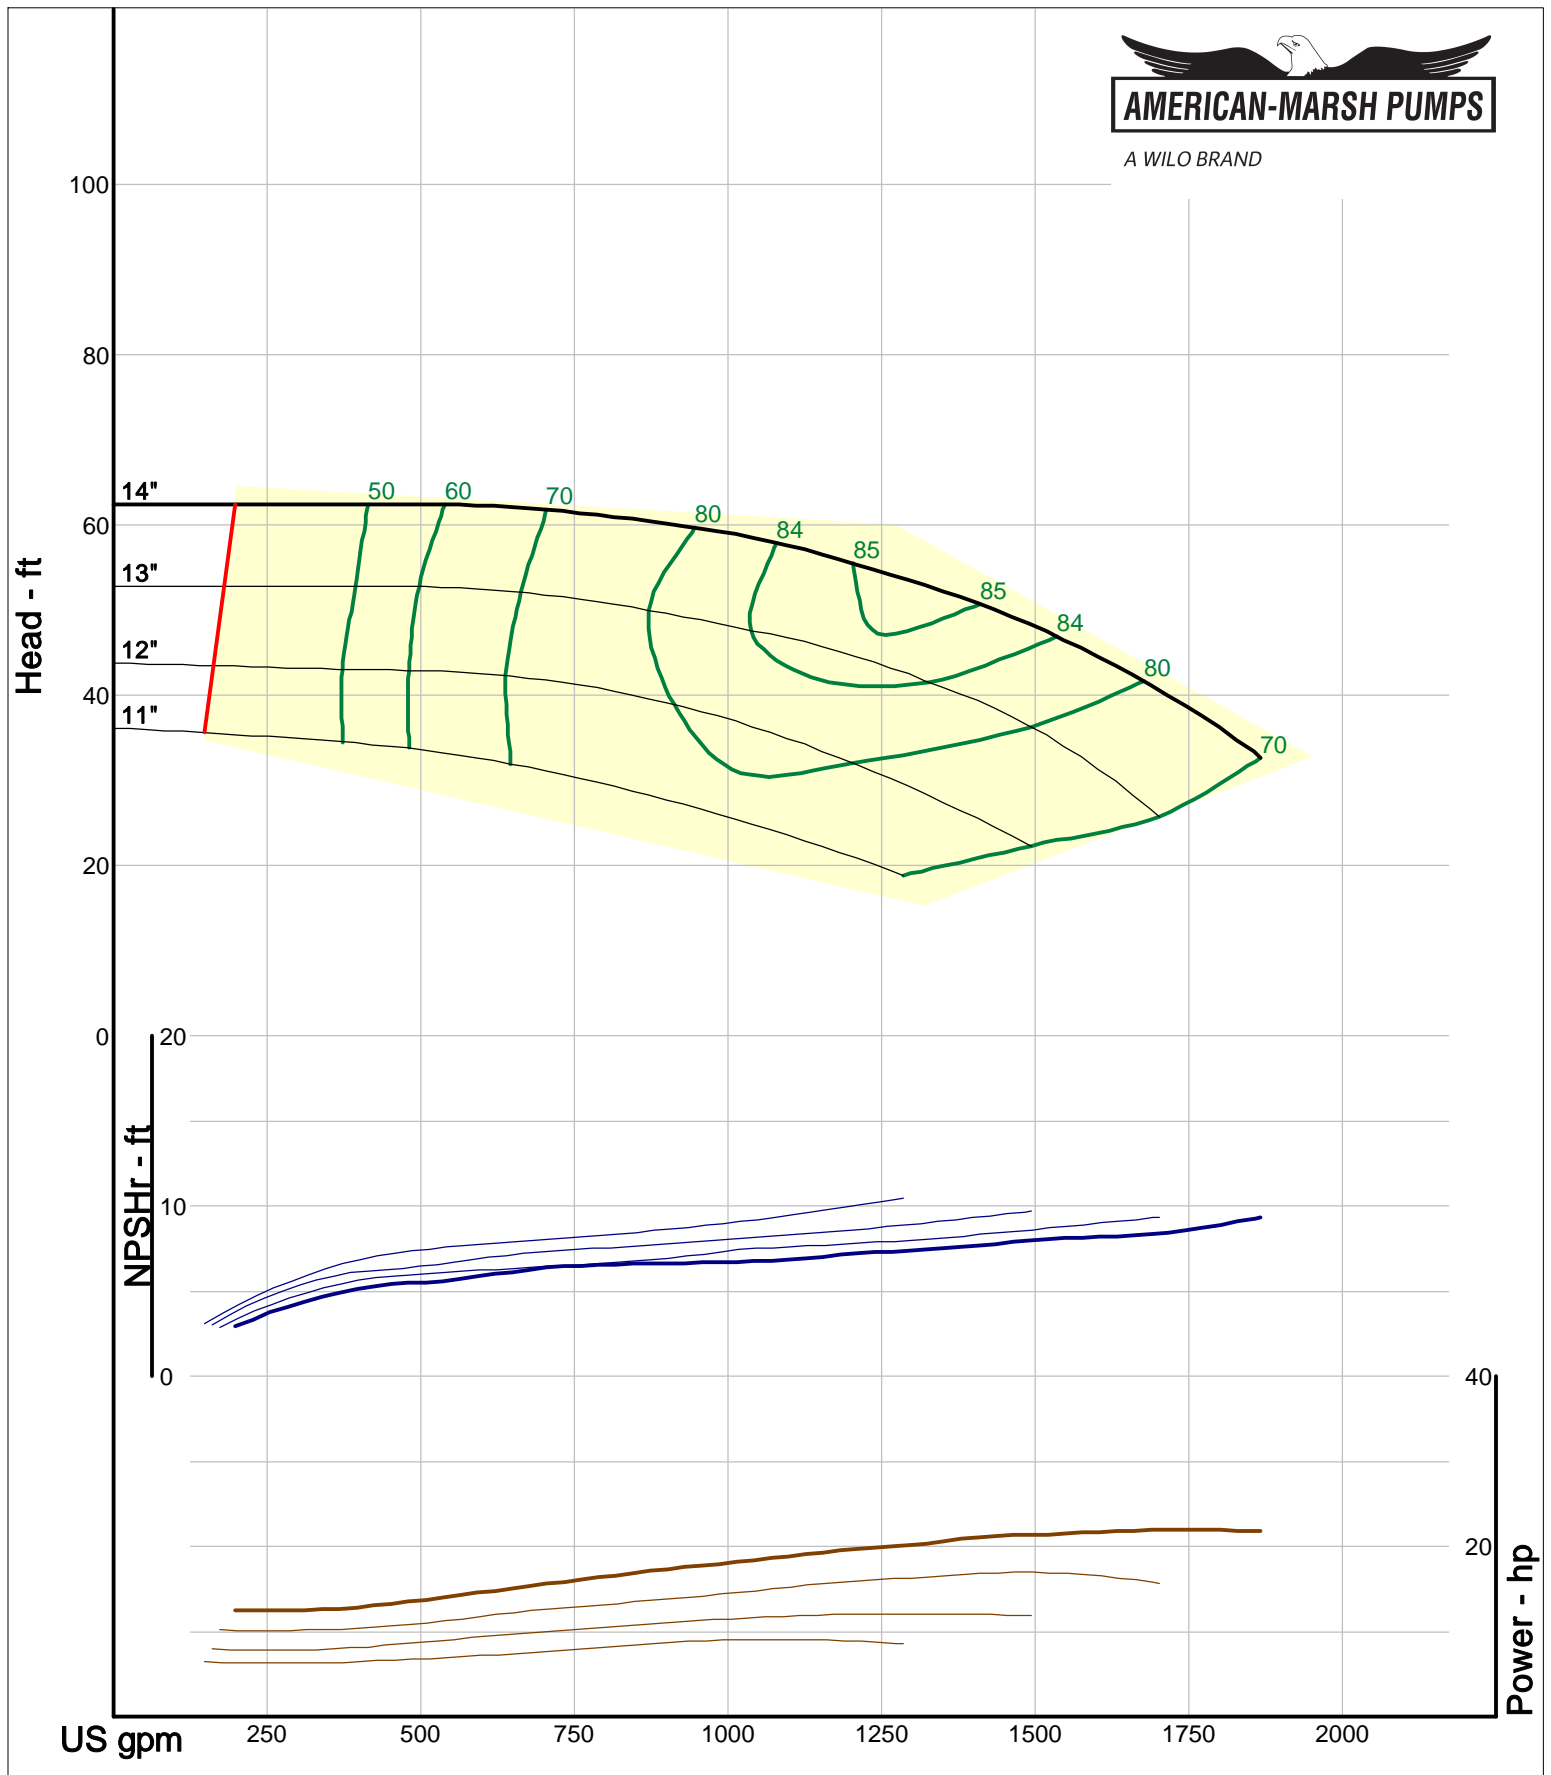

Size: 2L4x6-10/OP
Speed: 980 rpm
Dia: 10 in
Curve: CS-17537

A WILO BRAND

Company: American-Marsh Pumps
 Name:
 12/10/05

American-Marsh Pumps
 Catalog: WTRWKS-2005c.50, vers 2.5c
 460_OSD_OP - 1000

Size: 2L4x6-10H/OP
 Speed: 980 rpm
 Dia: 10 in
 Curve: CS-17539

A WILO BRAND

Company: American-Marsh Pumps
Name:
12/10/05

American-Marsh Pumps
Catalog: WTRWKS-2005c.50, vers 2.5c
460_OSD_OP - 1000

Size: 2L4x6-13A/OP
Speed: 980 rpm
Dia: 13 in
Curve: CS-17550

A WILO BRAND

Company: American-Marsh Pumps
Name:
12/10/05

American-Marsh Pumps
Catalog: WTRWKS-2005c.50, vers 2.5c
460_OSD_OP - 1000

Size: 3L4x6-16/OP
Speed: 980 rpm
Dia: 16 in
Curve: CS-17558

A WILO BRAND

Company: American-Marsh Pumps
Name:
12/10/05