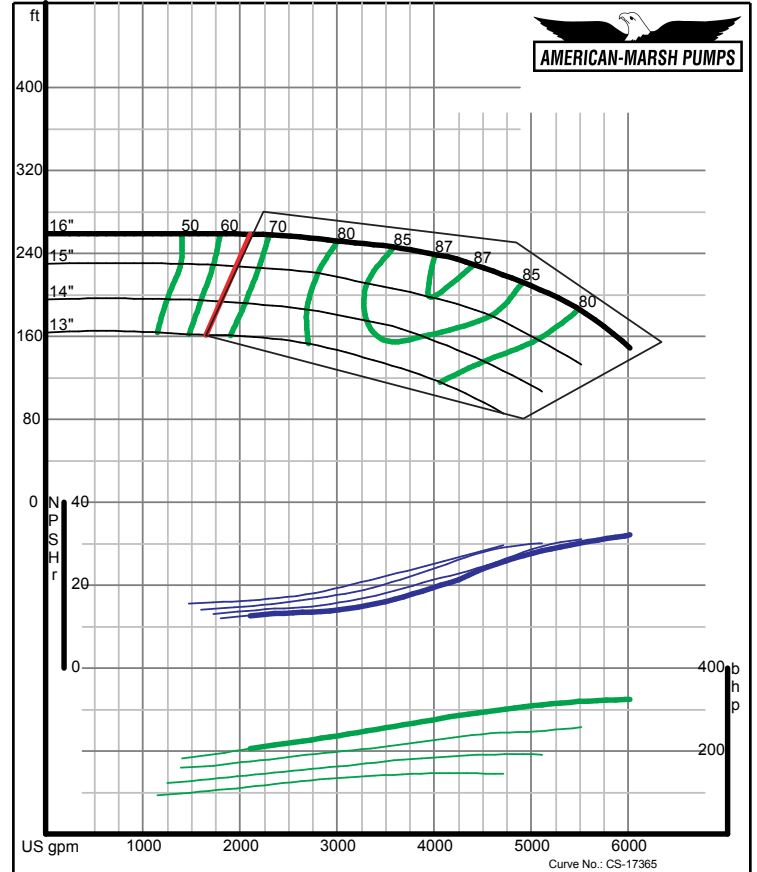

American-Marsh Pumps **Size: 2L3x4-13HH/RV**
Speed: 1750 rpm
 05/18/04

460 SERIES REVERSE VANE PERFORMANCE CURVES - 1800 RPM

460 SERIES OSD REVERSE VANE PERFORMANCE CURVES - 1800 RPM

460 SERIES REVERSE VANE PERFORMANCE CURVES - 1800 RPM

American-Marsh Pumps **Size: 3L6x8-14A/RV**
Speed: 1780 rpm
 05/18/04

American-Marsh Pumps **Size: 3L6x8-16A/RV**
Speed: 1780 rpm
 05/18/04

460 SERIES OSD REVERSE VANE PERFORMANCE CURVES - 1800 RPM

American-Marsh Pumps **Size: 3L8x10-14/RV**
Speed: 1780 rpm
 05/18/04

American-Marsh Pumps **Size: 3L8x10-16/RV**
Speed: 1780 rpm
 05/18/04

460 SERIES REVERSE VANE PERFORMANCE CURVES - 1800 RPM

Intentionally Left Blank

460 SERIES OSD REVERSE VANE PERFORMANCE CURVES - 1800 RPM