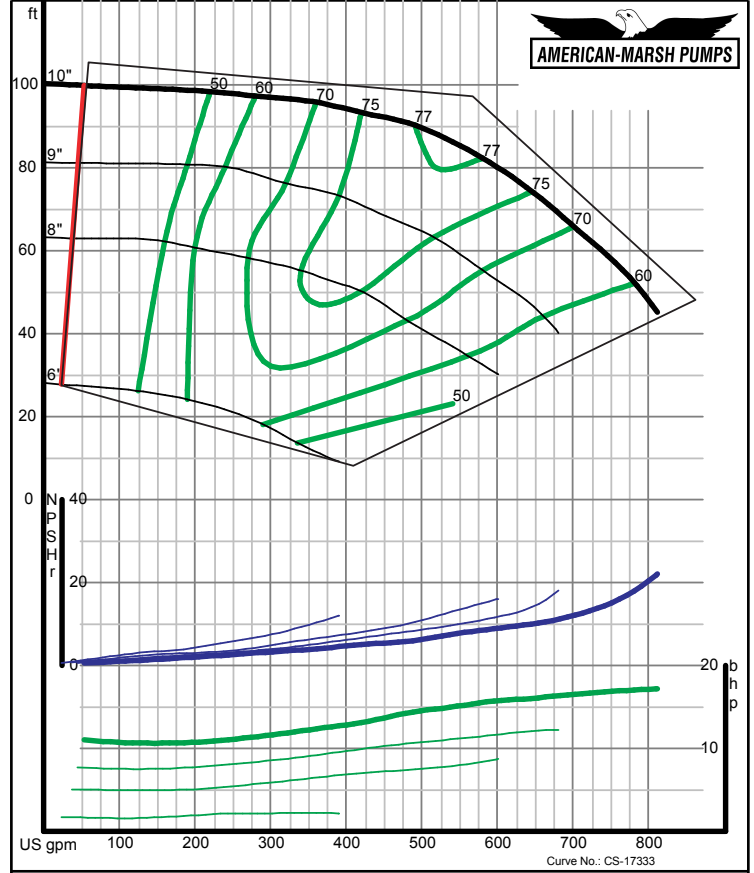

460 SERIES OSD REVERSE VANE PERFORMANCE CURVES - 1800 RPM

460 SERIES REVERSE VANE PERFORMANCE CURVES - 1800 RPM

460 SERIES OSD REVERSE VANE PERFORMANCE CURVES - 1800 RPM

460 SERIES REVERSE VANE PERFORMANCE CURVES - 1800 RPM

American-Marsh Pumps **Size: 2L3x4-10/RV**
Speed: 1750 rpm
 05/18/04

American-Marsh Pumps **Size: 2L3x4-10H/RV**
Speed: 1750 rpm
 05/18/04

460 SERIES OSD REVERSE VANE PERFORMANCE CURVES - 1800 RPM

American-Marsh Pumps **Size: 2L3x4-13/RV**
Speed: 1750 rpm
 05/18/04

American-Marsh Pumps **Size: 2L3x4-13HH/RV**
Speed: 1750 rpm
 05/18/04

460 SERIES REVERSE VANE PERFORMANCE CURVES - 1800 RPM

460 SERIES OSD REVERSE VANE PERFORMANCE CURVES - 1800 RPM

460 SERIES REVERSE VANE PERFORMANCE CURVES - 1800 RPM

American-Marsh Pumps **Size: 3L8x10-16/RV**
Speed: 1780 rpm
 05/18/04

460 SERIES REVERSE VANE PERFORMANCE CURVES - 1800 RPM

Intentionally Left Blank

460 SERIES OSD REVERSE VANE PERFORMANCE CURVES - 1800 RPM