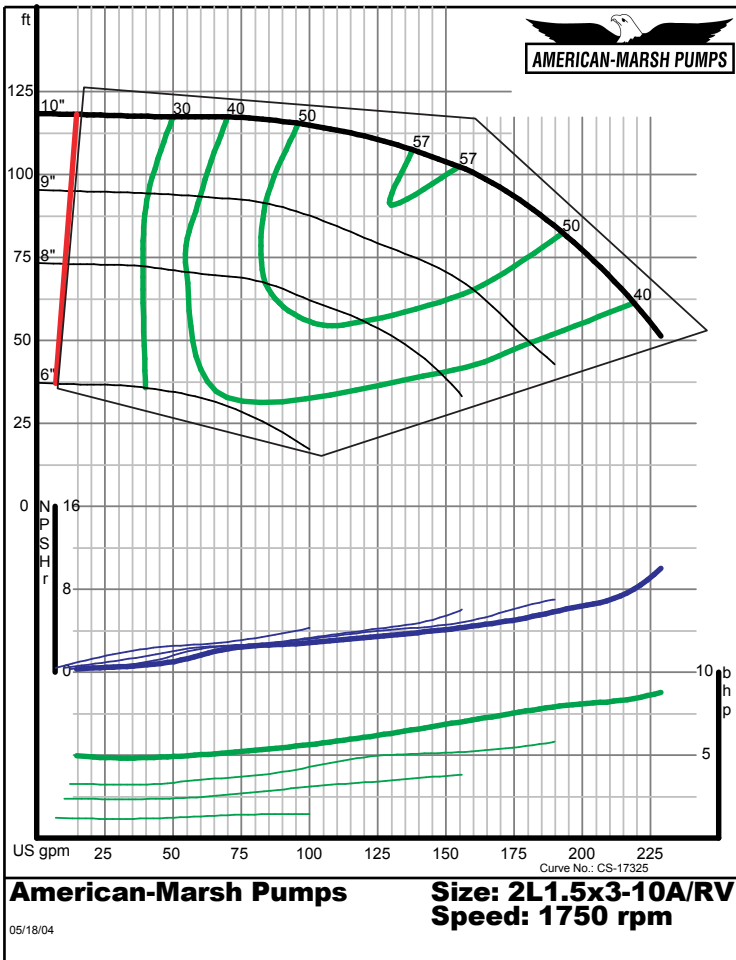

460 Series ANSI Process

1800 RPM Performance Curves
Reverse Vane Impellers

460 SERIES REVERSE VANE PERFORMANCE CURVES - 1800 RPM

460 SERIES OSD REVERSE VANE PERFORMANCE CURVES - 1800 RPM

460 SERIES REVERSE VANE PERFORMANCE CURVES - 1800 RPM

460 SERIES OSD REVERSE VANE PERFORMANCE CURVES - 1800 RPM

460 SERIES REVERSE VANE PERFORMANCE CURVES - 1800 RPM

460 SERIES OSD REVERSE VANE PERFORMANCE CURVES - 1800 RPM

460 SERIES REVERSE VANE PERFORMANCE CURVES - 1800 RPM

American-Marsh Pumps **Size: 2L3x4-10/RV**
Speed: 1750 rpm
 05/18/04

American-Marsh Pumps **Size: 2L3x4-10H/RV**
Speed: 1750 rpm
 05/18/04

460 SERIES OSD REVERSE VANE PERFORMANCE CURVES - 1800 RPM

American-Marsh Pumps **Size: 2L3x4-13/RV**
Speed: 1750 rpm
 05/18/04

American-Marsh Pumps **Size: 2L3x4-13HH/RV**
Speed: 1750 rpm
 05/18/04

460 SERIES REVERSE VANE PERFORMANCE CURVES - 1800 RPM

460 SERIES OSD REVERSE VANE PERFORMANCE CURVES - 1800 RPM

460 SERIES REVERSE VANE PERFORMANCE CURVES - 1800 RPM