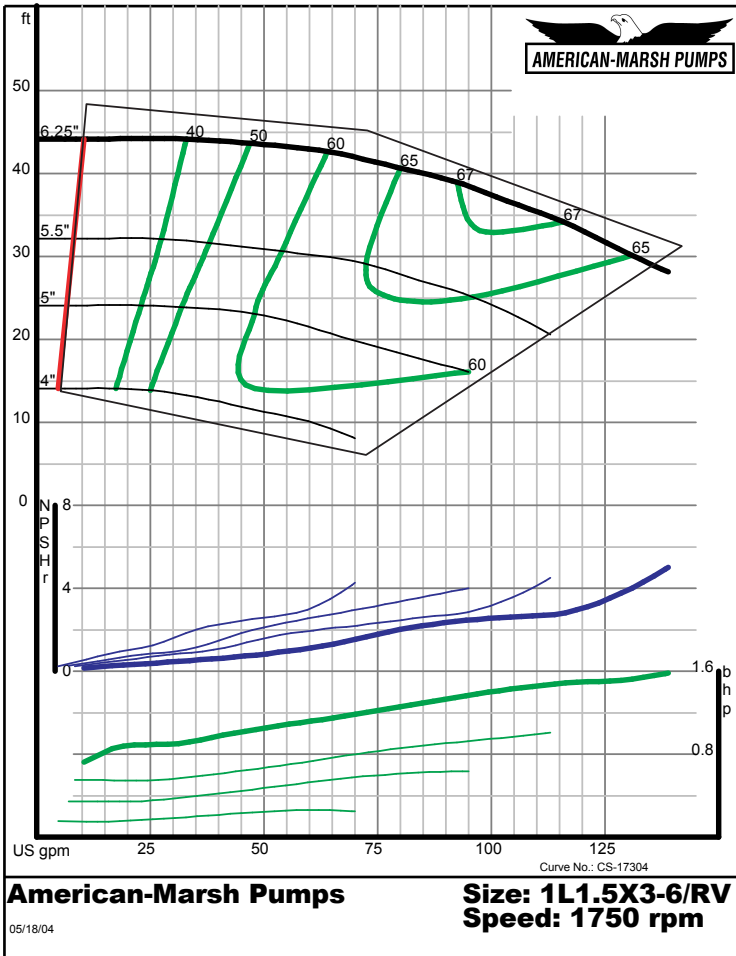

460 Series ANSI Process

1800 RPM Performance Curves
Reverse Vane Impellers

460 SERIES REVERSE VANE PERFORMANCE CURVES - 1800 RPM

460 SERIES OSD REVERSE VANE PERFORMANCE CURVES - 1800 RPM

460 SERIES REVERSE VANE PERFORMANCE CURVES - 1800 RPM

460 SERIES OSD REVERSE VANE PERFORMANCE CURVES - 1800 RPM

460 SERIES REVERSE VANE PERFORMANCE CURVES - 1800 RPM

460 SERIES OSD REVERSE VANE PERFORMANCE CURVES - 1800 RPM

460 SERIES REVERSE VANE PERFORMANCE CURVES - 1800 RPM

American-Marsh Pumps **Size: 2L3x4-10/RV**
Speed: 1750 rpm
 05/18/04

American-Marsh Pumps **Size: 2L3x4-10H/RV**
Speed: 1750 rpm
 05/18/04

460 SERIES OSD REVERSE VANE PERFORMANCE CURVES - 1800 RPM

American-Marsh Pumps **Size: 2L3x4-13/RV**
Speed: 1750 rpm
 05/18/04

American-Marsh Pumps **Size: 3L8x10-16/RV**
Speed: 1780 rpm
 05/18/04

460 SERIES REVERSE VANE PERFORMANCE CURVES - 1800 RPM

Intentionally Left Blank

460 SERIES OSD REVERSE VANE PERFORMANCE CURVES - 1800 RPM