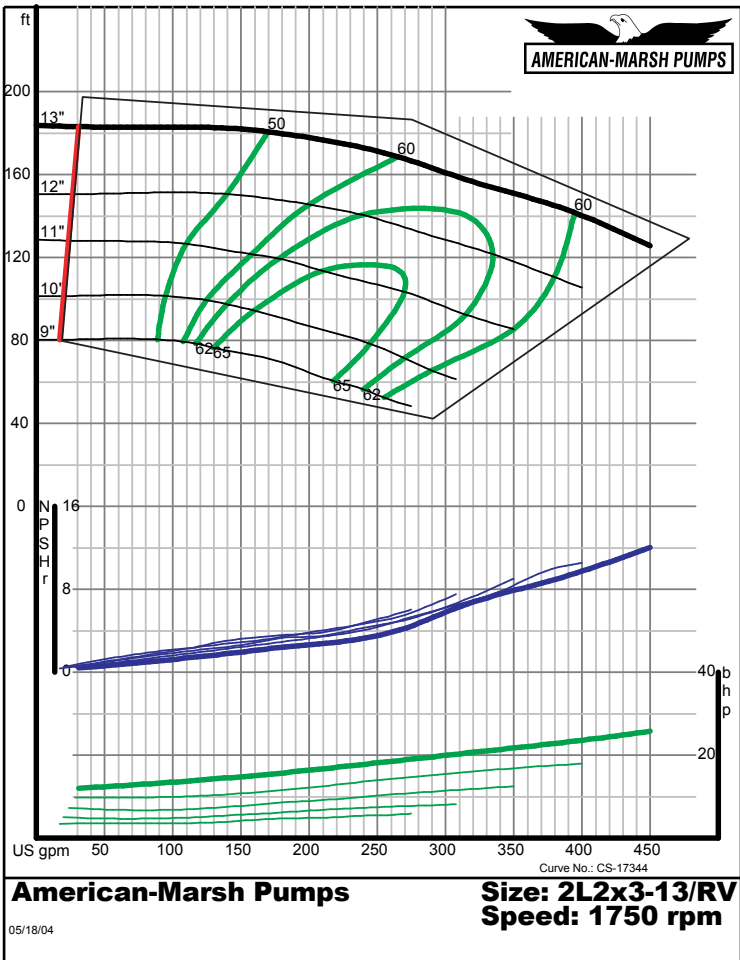

460 Series ANSI Process

1800 RPM Performance Curves
Reverse Vane Impellers

460 SERIES REVERSE VANE PERFORMANCE CURVES - 1800 RPM

460 SERIES OSD REVERSE VANE PERFORMANCE CURVES - 1800 RPM

460 SERIES REVERSE VANE PERFORMANCE CURVES - 1800 RPM

460 SERIES OSD REVERSE VANE PERFORMANCE CURVES - 1800 RPM

460 SERIES REVERSE VANE PERFORMANCE CURVES - 1800 RPM

460 SERIES OSD REVERSE VANE PERFORMANCE CURVES - 1800 RPM

460 SERIES REVERSE VANE PERFORMANCE CURVES - 1800 RPM

American-Marsh Pumps **Size: 2L3x4-10/RV**
Speed: 1750 rpm
 05/18/04

American-Marsh Pumps **Size: 2L3x4-10H/RV**
Speed: 1750 rpm
 05/18/04

460 SERIES OSD REVERSE VANE PERFORMANCE CURVES - 1800 RPM

American-Marsh Pumps **Size: 2L3x4-13/RV**
Speed: 1750 rpm
 05/18/04

American-Marsh Pumps **Size: 3L8x10-16/RV**
Speed: 1780 rpm
 05/18/04

460 SERIES REVERSE VANE PERFORMANCE CURVES - 1800 RPM

Intentionally Left Blank

460 SERIES OSD REVERSE VANE PERFORMANCE CURVES - 1800 RPM