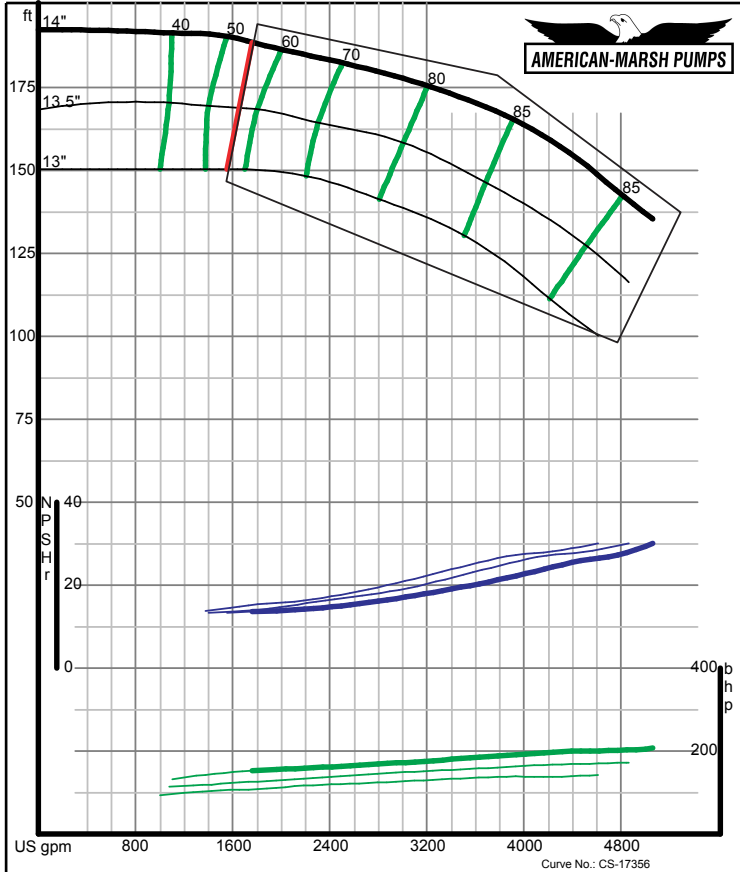

American-Marsh Pumps **Size: 2L3x4-13HH/RV**
Speed: 1750 rpm
 05/18/04

460 SERIES REVERSE VANE PERFORMANCE CURVES - 1800 RPM

460 SERIES OSD REVERSE VANE PERFORMANCE CURVES - 1800 RPM

460 SERIES REVERSE VANE PERFORMANCE CURVES - 1800 RPM

American-Marsh Pumps **Size: 3L6x8-14A/RV**
Speed: 1780 rpm
 05/18/04

American-Marsh Pumps **Size: 3L6x8-16A/RV**
Speed: 1780 rpm
 05/18/04

460 SERIES OSD REVERSE VANE PERFORMANCE CURVES - 1800 RPM

American-Marsh Pumps **Size: 3L8x10-14/RV**
Speed: 1780 rpm
 05/18/04

American-Marsh Pumps **Size: 3L8x10-16/RV**
Speed: 1780 rpm
 05/18/04

460 SERIES REVERSE VANE PERFORMANCE CURVES - 1800 RPM

Intentionally Left Blank

460 SERIES OSD REVERSE VANE PERFORMANCE CURVES - 1800 RPM