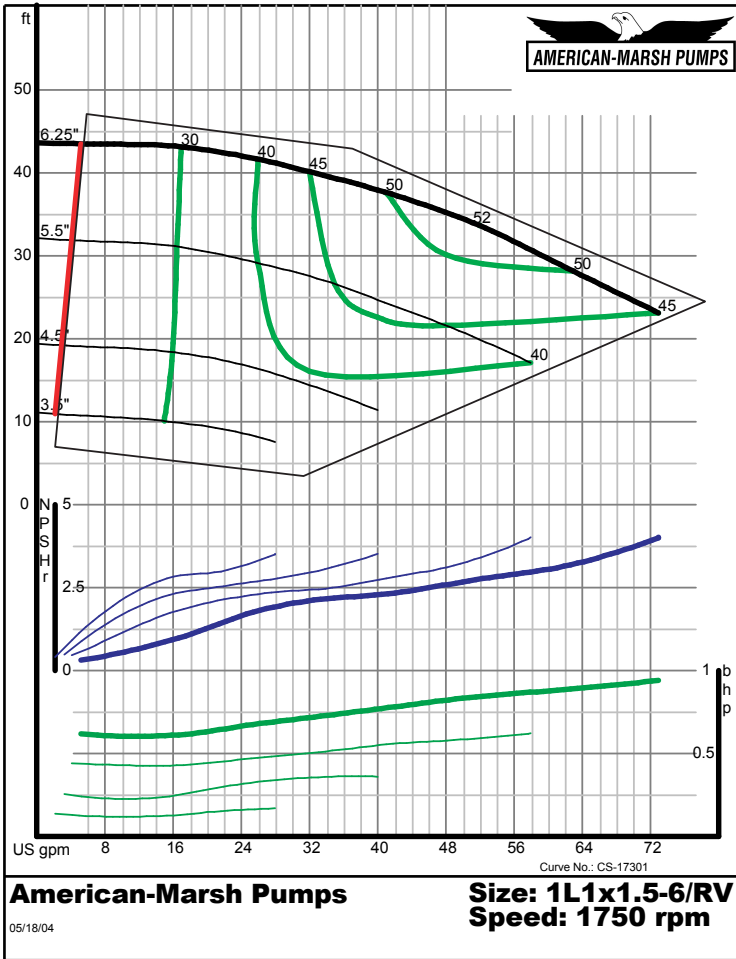

460 Series ANSI Process

1800 RPM Performance Curves
Reverse Vane Impellers

460 SERIES REVERSE VANE PERFORMANCE CURVES - 1800 RPM

460 SERIES OSD REVERSE VANE PERFORMANCE CURVES - 1800 RPM

460 SERIES REVERSE VANE PERFORMANCE CURVES - 1800 RPM

460 SERIES OSD REVERSE VANE PERFORMANCE CURVES - 1800 RPM

460 SERIES REVERSE VANE PERFORMANCE CURVES - 1800 RPM

460 SERIES OSD REVERSE VANE PERFORMANCE CURVES - 1800 RPM

460 SERIES REVERSE VANE PERFORMANCE CURVES - 1800 RPM

American-Marsh Pumps **Size: 2L3x4-10/RV**
Speed: 1750 rpm
 05/18/04

American-Marsh Pumps **Size: 2L3x4-10H/RV**
Speed: 1750 rpm
 05/18/04

460 SERIES OSD REVERSE VANE PERFORMANCE CURVES - 1800 RPM

American-Marsh Pumps **Size: 2L3x4-13/RV**
Speed: 1750 rpm
 05/18/04

American-Marsh Pumps **Size: 3L8x10-16/RV**
Speed: 1780 rpm
 05/18/04

460 SERIES REVERSE VANE PERFORMANCE CURVES - 1800 RPM

Intentionally Left Blank

460 SERIES OSD REVERSE VANE PERFORMANCE CURVES - 1800 RPM