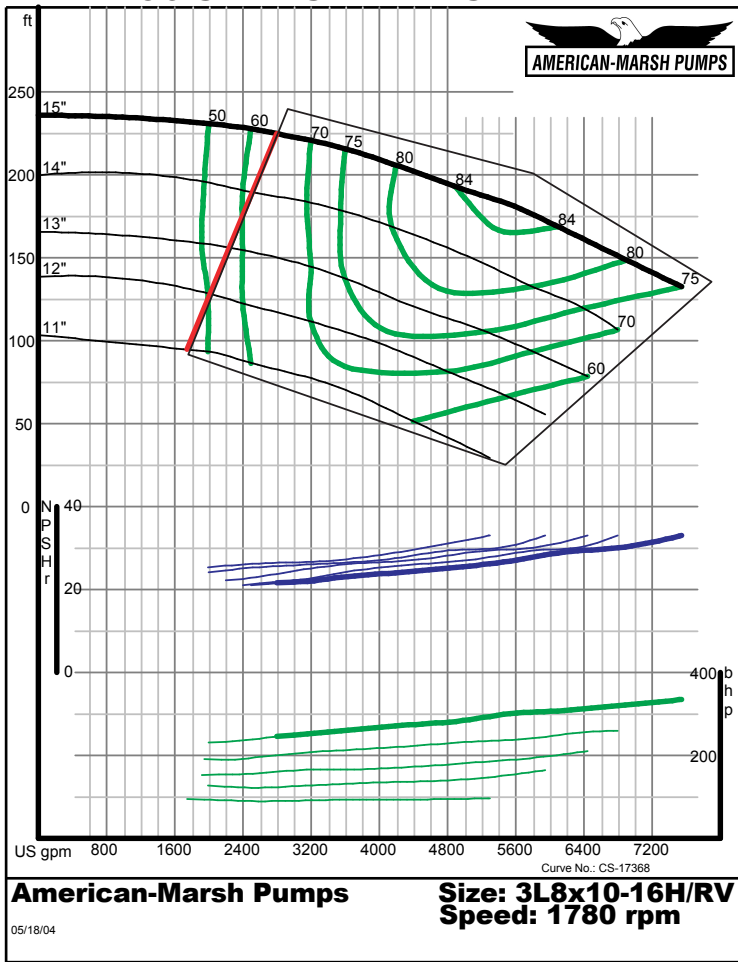

American-Marsh Pumps **Size: 2L3x4-13HH/RV**
Speed: 1750 rpm
 05/18/04

460 SERIES REVERSE VANE PERFORMANCE CURVES - 1800 RPM

460 SERIES OSD REVERSE VANE PERFORMANCE CURVES - 1800 RPM

460 SERIES REVERSE VANE PERFORMANCE CURVES - 1800 RPM

American-Marsh Pumps **Size: 3L6x8-14A/RV**
Speed: 1780 rpm
 05/18/04

American-Marsh Pumps **Size: 3L6x8-16A/RV**
Speed: 1780 rpm
 05/18/04

460 SERIES OSD REVERSE VANE PERFORMANCE CURVES - 1800 RPM

American-Marsh Pumps **Size: 3L8x10-14/RV**
Speed: 1780 rpm
 05/18/04

American-Marsh Pumps **Size: 3L8x10-16/RV**
Speed: 1780 rpm
 05/18/04

460 SERIES REVERSE VANE PERFORMANCE CURVES - 1800 RPM

Intentionally Left Blank

460 SERIES OSD REVERSE VANE PERFORMANCE CURVES - 1800 RPM