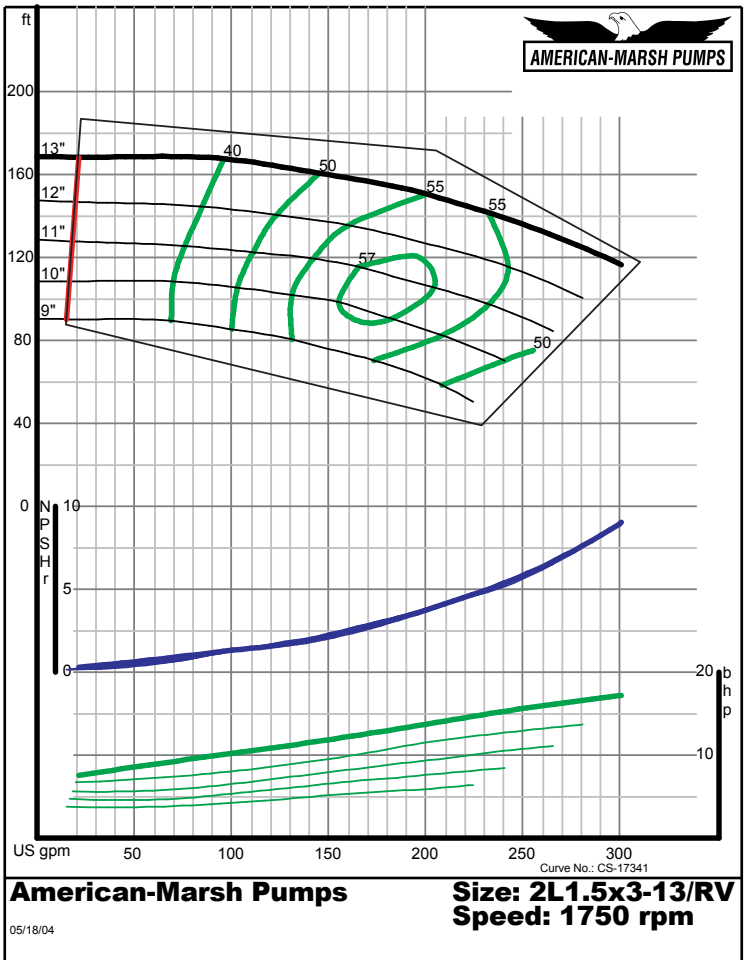

460 Series ANSI Process

1800 RPM Performance Curves
Reverse Vane Impellers

460 SERIES REVERSE VANE PERFORMANCE CURVES - 1800 RPM

460 SERIES OSD REVERSE VANE PERFORMANCE CURVES - 1800 RPM

460 SERIES REVERSE VANE PERFORMANCE CURVES - 1800 RPM

460 SERIES OSD REVERSE VANE PERFORMANCE CURVES - 1800 RPM

460 SERIES REVERSE VANE PERFORMANCE CURVES - 1800 RPM

460 SERIES OSD REVERSE VANE PERFORMANCE CURVES - 1800 RPM

460 SERIES REVERSE VANE PERFORMANCE CURVES - 1800 RPM

American-Marsh Pumps **Size: 2L3x4-10/RV**
Speed: 1750 rpm
 05/18/04

American-Marsh Pumps **Size: 2L3x4-10H/RV**
Speed: 1750 rpm
 05/18/04

460 SERIES OSD REVERSE VANE PERFORMANCE CURVES - 1800 RPM

American-Marsh Pumps **Size: 2L3x4-13/RV**
Speed: 1750 rpm
 05/18/04

American-Marsh Pumps **Size: 3L8x10-16/RV**
Speed: 1780 rpm
 05/18/04

460 SERIES REVERSE VANE PERFORMANCE CURVES - 1800 RPM

Intentionally Left Blank

460 SERIES OSD REVERSE VANE PERFORMANCE CURVES - 1800 RPM