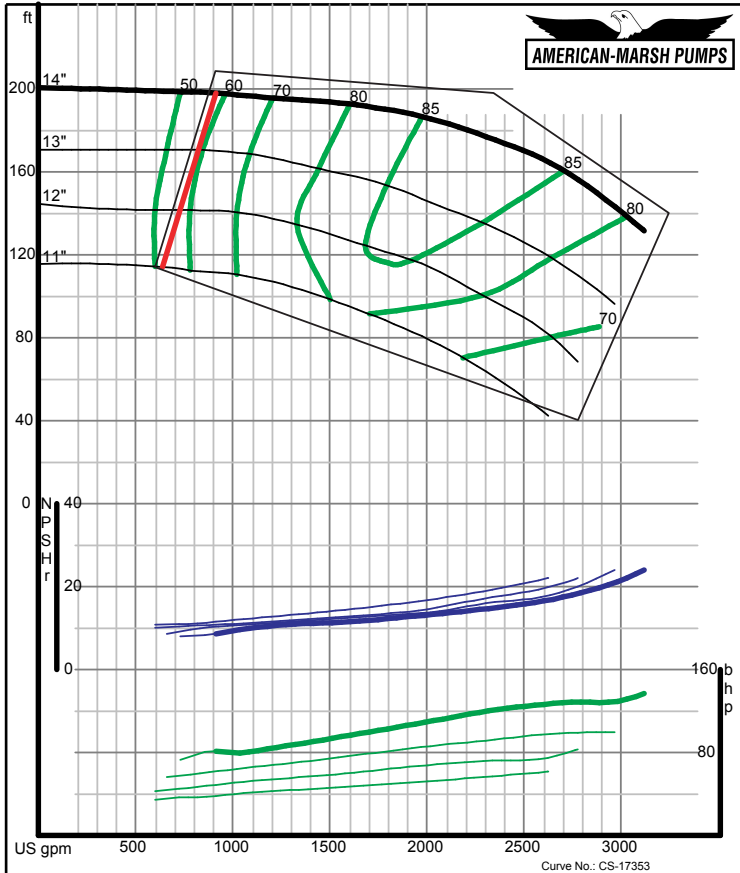

American-Marsh Pumps **Size: 2L3x4-10/RV**
Speed: 1750 rpm
 05/18/04

American-Marsh Pumps **Size: 2L3x4-10H/RV**
Speed: 1750 rpm
 05/18/04

460 SERIES OSD REVERSE VANE PERFORMANCE CURVES - 1800 RPM

American-Marsh Pumps **Size: 2L3x4-13/RV**
Speed: 1750 rpm
 05/18/04

American-Marsh Pumps **Size: 2L3x4-13HH/RV**
Speed: 1750 rpm
 05/18/04

460 SERIES REVERSE VANE PERFORMANCE CURVES - 1800 RPM

460 SERIES OSD REVERSE VANE PERFORMANCE CURVES - 1800 RPM

460 SERIES REVERSE VANE PERFORMANCE CURVES - 1800 RPM

American-Marsh Pumps **Size: 3L6x8-14A/RV**
Speed: 1780 rpm
 05/18/04

American-Marsh Pumps **Size: 3L6x8-16A/RV**
Speed: 1780 rpm
 05/18/04

460 SERIES OSD REVERSE VANE PERFORMANCE CURVES - 1800 RPM

American-Marsh Pumps **Size: 3L8x10-14/RV**
Speed: 1780 rpm
 05/18/04

American-Marsh Pumps **Size: 3L8x10-16/RV**
Speed: 1780 rpm
 05/18/04

460 SERIES REVERSE VANE PERFORMANCE CURVES - 1800 RPM

Intentionally Left Blank

460 SERIES OSD REVERSE VANE PERFORMANCE CURVES - 1800 RPM