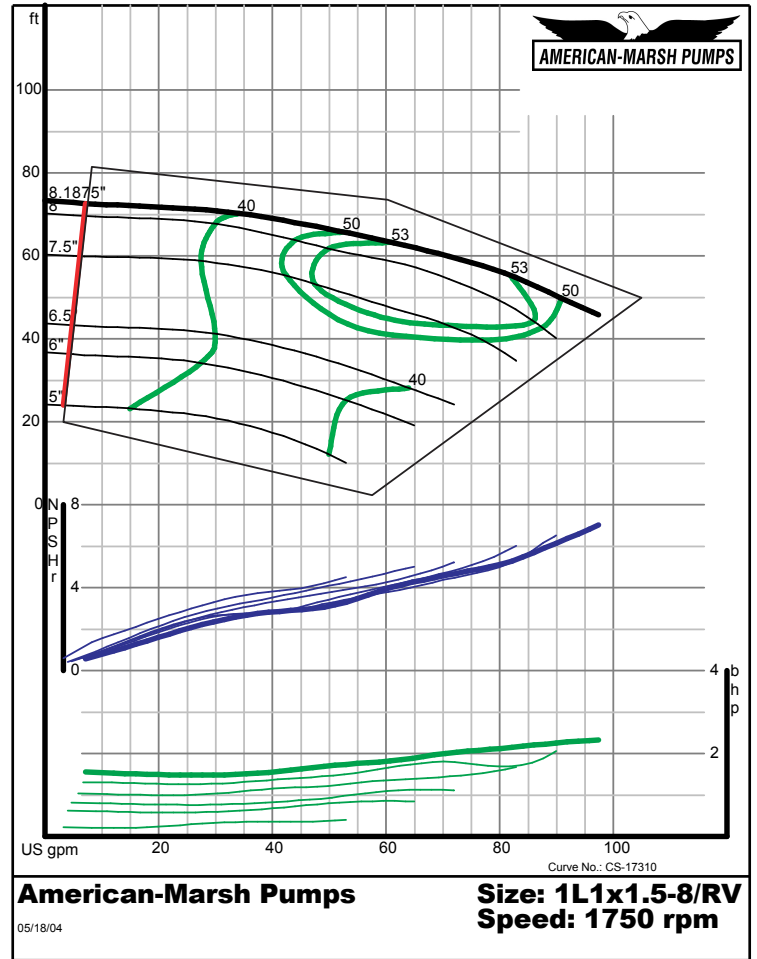

460 Series ANSI Process

1800 RPM Performance Curves
Reverse Vane Impellers

460 SERIES REVERSE VANE PERFORMANCE CURVES - 1800 RPM

460 SERIES OSD REVERSE VANE PERFORMANCE CURVES - 1800 RPM

460 SERIES REVERSE VANE PERFORMANCE CURVES - 1800 RPM

460 SERIES OSD REVERSE VANE PERFORMANCE CURVES - 1800 RPM

460 SERIES REVERSE VANE PERFORMANCE CURVES - 1800 RPM

460 SERIES OSD REVERSE VANE PERFORMANCE CURVES - 1800 RPM

460 SERIES REVERSE VANE PERFORMANCE CURVES - 1800 RPM

American-Marsh Pumps **Size: 2L3x4-10/RV**
Speed: 1750 rpm
 05/18/04

American-Marsh Pumps **Size: 2L3x4-10H/RV**
Speed: 1750 rpm
 05/18/04

460 SERIES OSD REVERSE VANE PERFORMANCE CURVES - 1800 RPM

American-Marsh Pumps **Size: 2L3x4-13/RV**
Speed: 1750 rpm
 05/18/04

American-Marsh Pumps **Size: 3L8x10-16/RV**
Speed: 1780 rpm
 05/18/04

460 SERIES REVERSE VANE PERFORMANCE CURVES - 1800 RPM

Intentionally Left Blank

460 SERIES OSD REVERSE VANE PERFORMANCE CURVES - 1800 RPM