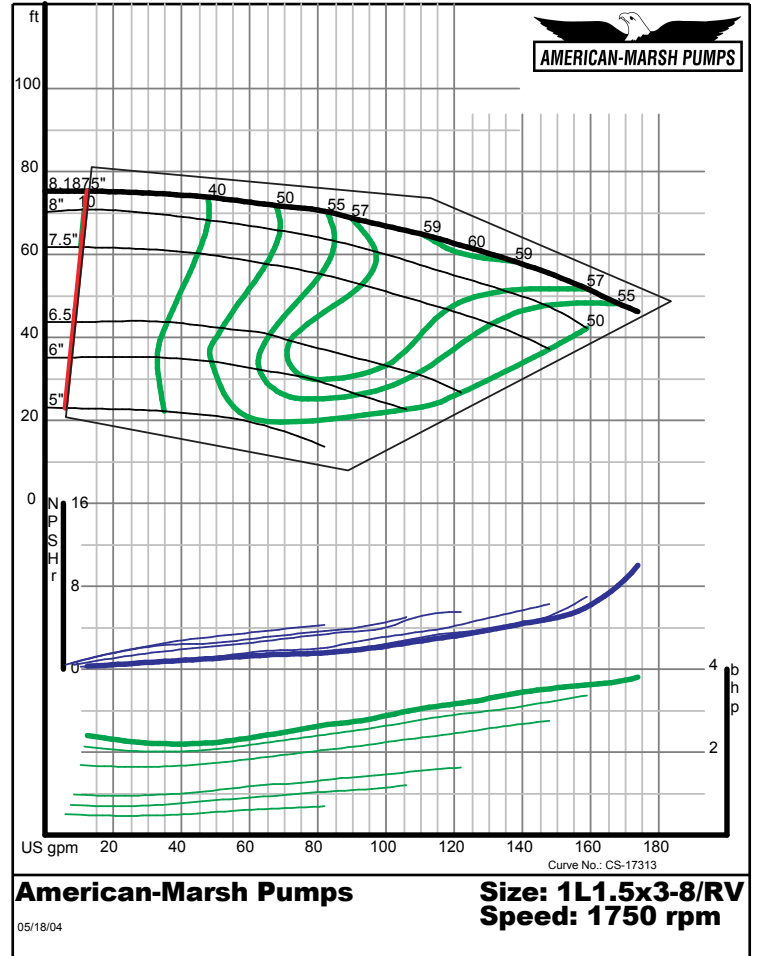

460 Series ANSI Process

1800 RPM Performance Curves
Reverse Vane Impellers

460 SERIES REVERSE VANE PERFORMANCE CURVES - 1800 RPM

460 SERIES OSD REVERSE VANE PERFORMANCE CURVES - 1800 RPM

460 SERIES REVERSE VANE PERFORMANCE CURVES - 1800 RPM

460 SERIES OSD REVERSE VANE PERFORMANCE CURVES - 1800 RPM

460 SERIES REVERSE VANE PERFORMANCE CURVES - 1800 RPM

460 SERIES OSD REVERSE VANE PERFORMANCE CURVES - 1800 RPM

460 SERIES REVERSE VANE PERFORMANCE CURVES - 1800 RPM

American-Marsh Pumps **Size: 2L3x4-10/RV**
Speed: 1750 rpm
 05/18/04

American-Marsh Pumps **Size: 2L3x4-10H/RV**
Speed: 1750 rpm
 05/18/04

460 SERIES OSD REVERSE VANE PERFORMANCE CURVES - 1800 RPM

American-Marsh Pumps **Size: 2L3x4-13/RV**
Speed: 1750 rpm
 05/18/04

American-Marsh Pumps **Size: 3L8x10-16/RV**
Speed: 1780 rpm
 05/18/04

460 SERIES REVERSE VANE PERFORMANCE CURVES - 1800 RPM

Intentionally Left Blank

460 SERIES OSD REVERSE VANE PERFORMANCE CURVES - 1800 RPM