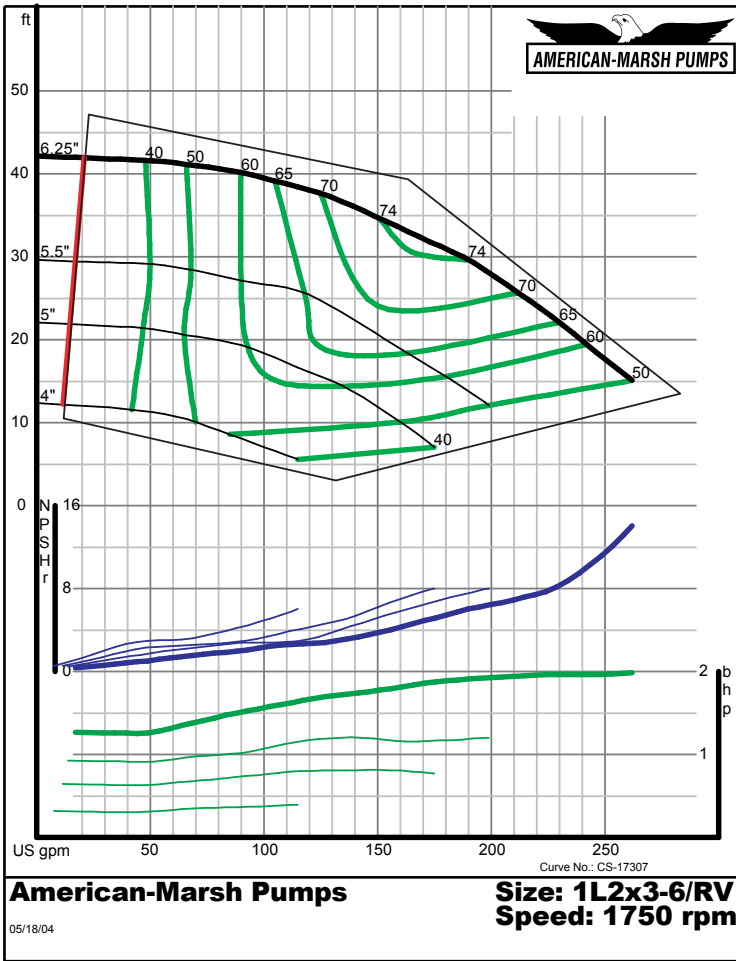

460 Series ANSI Process

1800 RPM Performance Curves
Reverse Vane Impellers

460 SERIES REVERSE VANE PERFORMANCE CURVES - 1800 RPM

460 SERIES OSD REVERSE VANE PERFORMANCE CURVES - 1800 RPM

460 SERIES REVERSE VANE PERFORMANCE CURVES - 1800 RPM

460 SERIES OSD REVERSE VANE PERFORMANCE CURVES - 1800 RPM

460 SERIES REVERSE VANE PERFORMANCE CURVES - 1800 RPM

460 SERIES OSD REVERSE VANE PERFORMANCE CURVES - 1800 RPM

460 SERIES REVERSE VANE PERFORMANCE CURVES - 1800 RPM

American-Marsh Pumps **Size: 2L3x4-10/RV**
Speed: 1750 rpm
 05/18/04

American-Marsh Pumps **Size: 2L3x4-10H/RV**
Speed: 1750 rpm
 05/18/04

460 SERIES OSD REVERSE VANE PERFORMANCE CURVES - 1800 RPM

American-Marsh Pumps **Size: 2L3x4-13/RV**
Speed: 1750 rpm
 05/18/04

American-Marsh Pumps **Size: 3L8x10-16/RV**
Speed: 1780 rpm
 05/18/04

460 SERIES REVERSE VANE PERFORMANCE CURVES - 1800 RPM

Intentionally Left Blank

460 SERIES OSD REVERSE VANE PERFORMANCE CURVES - 1800 RPM