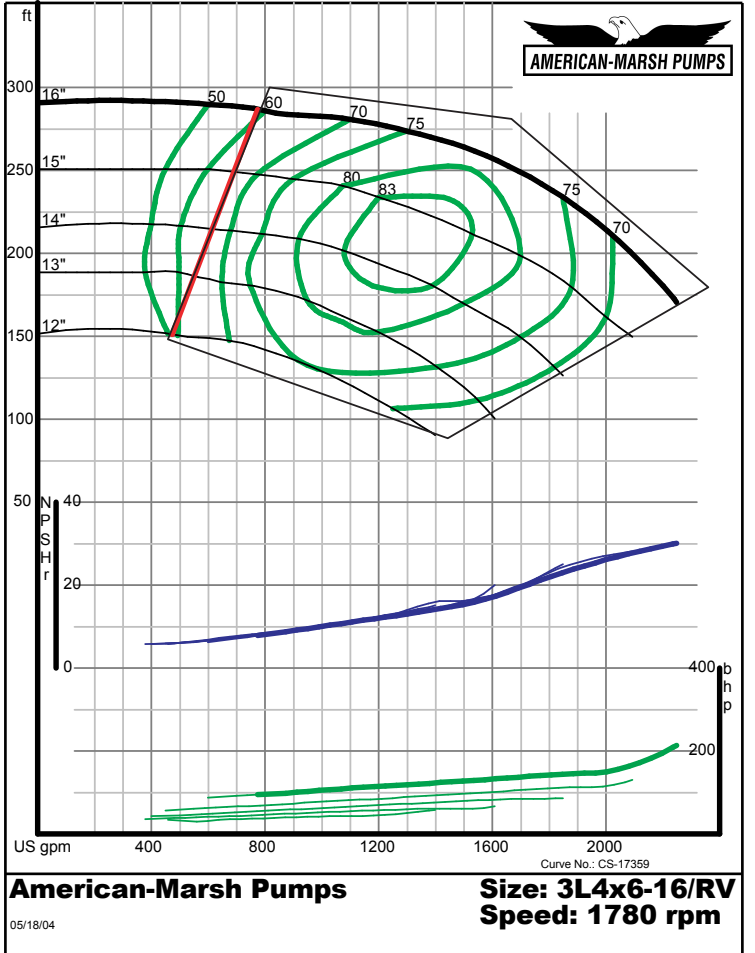

American-Marsh Pumps **Size: 2L3x4-10/RV**
Speed: 1750 rpm
 05/18/04

American-Marsh Pumps **Size: 2L3x4-10H/RV**
Speed: 1750 rpm
 05/18/04

460 SERIES OSD REVERSE VANE PERFORMANCE CURVES - 1800 RPM

American-Marsh Pumps **Size: 2L3x4-13/RV**
Speed: 1750 rpm
 05/18/04

American-Marsh Pumps **Size: 2L3x4-13HH/RV**
Speed: 1750 rpm
 05/18/04

460 SERIES REVERSE VANE PERFORMANCE CURVES - 1800 RPM

460 SERIES OSD REVERSE VANE PERFORMANCE CURVES - 1800 RPM

460 SERIES REVERSE VANE PERFORMANCE CURVES - 1800 RPM

American-Marsh Pumps **Size: 3L6x8-14A/RV**
Speed: 1780 rpm
 05/18/04

American-Marsh Pumps **Size: 3L6x8-16A/RV**
Speed: 1780 rpm
 05/18/04

460 SERIES OSD REVERSE VANE PERFORMANCE CURVES - 1800 RPM

American-Marsh Pumps **Size: 3L8x10-14/RV**
Speed: 1780 rpm
 05/18/04

American-Marsh Pumps **Size: 3L8x10-16/RV**
Speed: 1780 rpm
 05/18/04

460 SERIES REVERSE VANE PERFORMANCE CURVES - 1800 RPM

Intentionally Left Blank

460 SERIES OSD REVERSE VANE PERFORMANCE CURVES - 1800 RPM