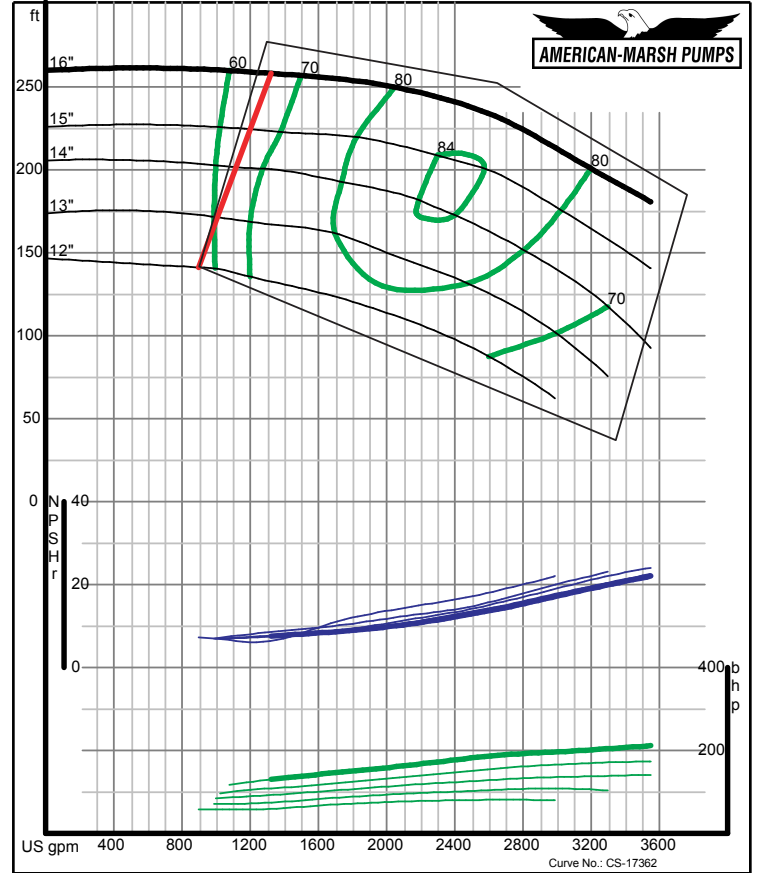

American-Marsh Pumps **Size: 2L3x4-13HH/RV**
Speed: 1750 rpm
 05/18/04

460 SERIES REVERSE VANE PERFORMANCE CURVES - 1800 RPM

460 SERIES OSD REVERSE VANE PERFORMANCE CURVES - 1800 RPM

460 SERIES REVERSE VANE PERFORMANCE CURVES - 1800 RPM

American-Marsh Pumps **Size: 3L6x8-14A/RV**
Speed: 1780 rpm
 05/18/04

American-Marsh Pumps **Size: 3L6x8-16A/RV**
Speed: 1780 rpm
 05/18/04

460 SERIES OSD REVERSE VANE PERFORMANCE CURVES - 1800 RPM

American-Marsh Pumps **Size: 3L8x10-14/RV**
Speed: 1780 rpm
 05/18/04

American-Marsh Pumps **Size: 3L8x10-16/RV**
Speed: 1780 rpm
 05/18/04

460 SERIES REVERSE VANE PERFORMANCE CURVES - 1800 RPM

Intentionally Left Blank

460 SERIES OSD REVERSE VANE PERFORMANCE CURVES - 1800 RPM