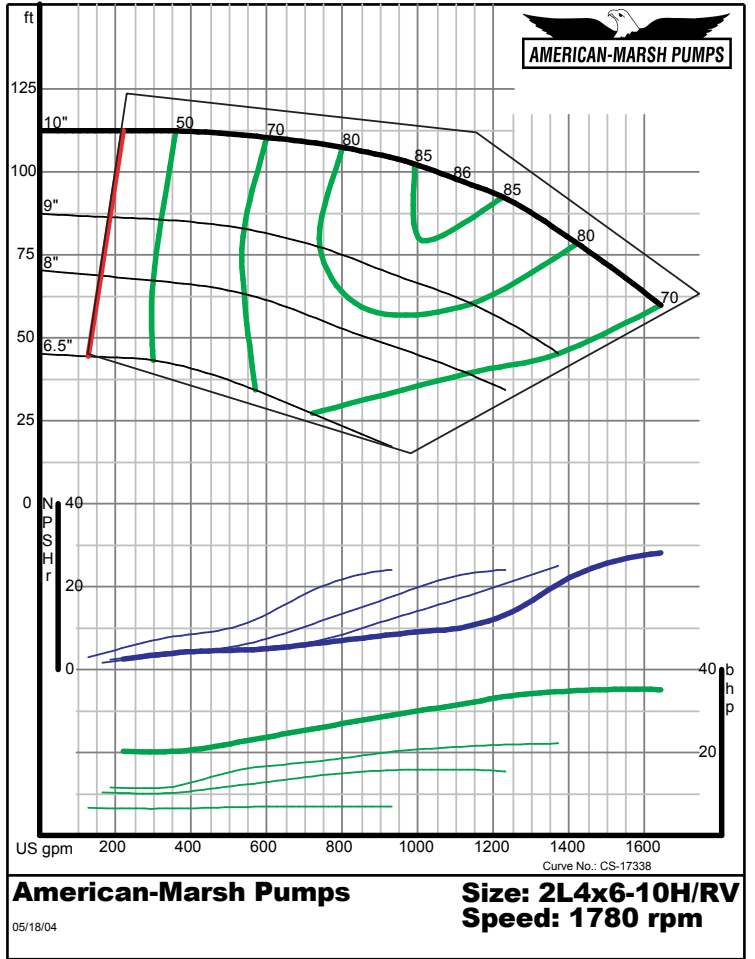

American-Marsh Pumps **Size: 2L3x4-10/RV**
Speed: 1750 rpm
 05/18/04

American-Marsh Pumps **Size: 2L3x4-10H/RV**
Speed: 1750 rpm
 05/18/04

460 SERIES OSD REVERSE VANE PERFORMANCE CURVES - 1800 RPM

American-Marsh Pumps **Size: 2L3x4-13/RV**
Speed: 1750 rpm
 05/18/04

American-Marsh Pumps **Size: 2L3x4-13HH/RV**
Speed: 1750 rpm
 05/18/04

460 SERIES REVERSE VANE PERFORMANCE CURVES - 1800 RPM

460 SERIES OSD REVERSE VANE PERFORMANCE CURVES - 1800 RPM

460 SERIES REVERSE VANE PERFORMANCE CURVES - 1800 RPM

American-Marsh Pumps **Size: 3L6x8-14A/RV**
Speed: 1780 rpm
 05/18/04

American-Marsh Pumps **Size: 3L6x8-16A/RV**
Speed: 1780 rpm
 05/18/04

460 SERIES OSD REVERSE VANE PERFORMANCE CURVES - 1800 RPM

American-Marsh Pumps **Size: 3L8x10-14/RV**
Speed: 1780 rpm
 05/18/04

American-Marsh Pumps **Size: 3L8x10-16/RV**
Speed: 1780 rpm
 05/18/04

460 SERIES REVERSE VANE PERFORMANCE CURVES - 1800 RPM

Intentionally Left Blank

460 SERIES OSD REVERSE VANE PERFORMANCE CURVES - 1800 RPM