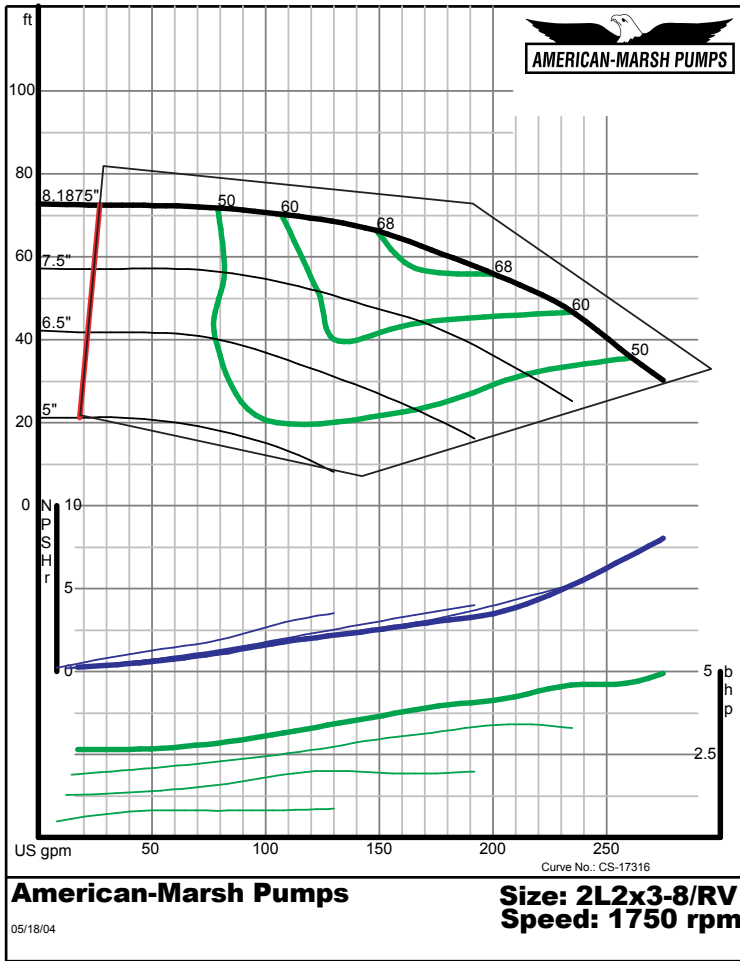

460 Series ANSI Process

1800 RPM Performance Curves
Reverse Vane Impellers

460 SERIES REVERSE VANE PERFORMANCE CURVES - 1800 RPM

460 SERIES OSD REVERSE VANE PERFORMANCE CURVES - 1800 RPM

460 SERIES REVERSE VANE PERFORMANCE CURVES - 1800 RPM

460 SERIES OSD REVERSE VANE PERFORMANCE CURVES - 1800 RPM

460 SERIES REVERSE VANE PERFORMANCE CURVES - 1800 RPM

460 SERIES OSD REVERSE VANE PERFORMANCE CURVES - 1800 RPM

460 SERIES REVERSE VANE PERFORMANCE CURVES - 1800 RPM

American-Marsh Pumps **Size: 2L3x4-10/RV**
Speed: 1750 rpm
 05/18/04

American-Marsh Pumps **Size: 2L3x4-10H/RV**
Speed: 1750 rpm
 05/18/04

460 SERIES OSD REVERSE VANE PERFORMANCE CURVES - 1800 RPM

American-Marsh Pumps **Size: 2L3x4-13/RV**
Speed: 1750 rpm
 05/18/04

American-Marsh Pumps **Size: 3L8x10-16/RV**
Speed: 1780 rpm
 05/18/04

460 SERIES REVERSE VANE PERFORMANCE CURVES - 1800 RPM

Intentionally Left Blank

460 SERIES OSD REVERSE VANE PERFORMANCE CURVES - 1800 RPM