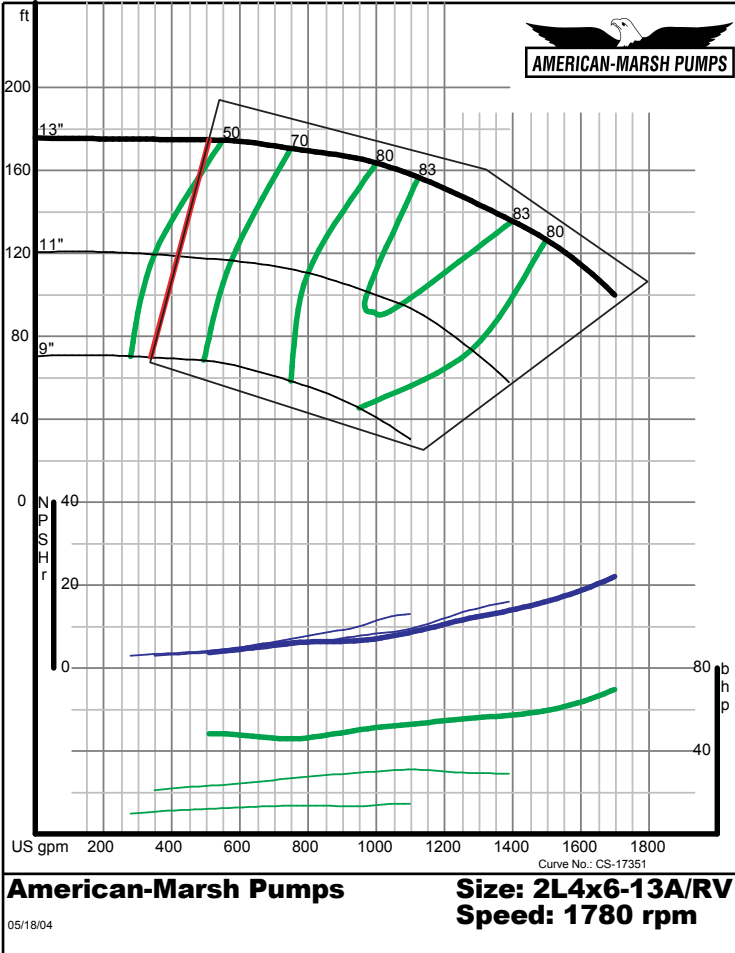

American-Marsh Pumps **Size: 2L3x4-10/RV**
Speed: 1750 rpm
 05/18/04

American-Marsh Pumps **Size: 2L3x4-10H/RV**
Speed: 1750 rpm
 05/18/04

460 SERIES OSD REVERSE VANE PERFORMANCE CURVES - 1800 RPM

American-Marsh Pumps **Size: 2L3x4-13/RV**
Speed: 1750 rpm
 05/18/04

American-Marsh Pumps **Size: 2L3x4-13HH/RV**
Speed: 1750 rpm
 05/18/04

460 SERIES REVERSE VANE PERFORMANCE CURVES - 1800 RPM

460 SERIES OSD REVERSE VANE PERFORMANCE CURVES - 1800 RPM

460 SERIES REVERSE VANE PERFORMANCE CURVES - 1800 RPM

American-Marsh Pumps **Size: 3L6x8-14A/RV**
Speed: 1780 rpm
 05/18/04

American-Marsh Pumps **Size: 3L6x8-16A/RV**
Speed: 1780 rpm
 05/18/04

460 SERIES OSD REVERSE VANE PERFORMANCE CURVES - 1800 RPM

American-Marsh Pumps **Size: 3L8x10-14/RV**
Speed: 1780 rpm
 05/18/04

American-Marsh Pumps **Size: 3L8x10-16/RV**
Speed: 1780 rpm
 05/18/04

460 SERIES REVERSE VANE PERFORMANCE CURVES - 1800 RPM

Intentionally Left Blank

460 SERIES OSD REVERSE VANE PERFORMANCE CURVES - 1800 RPM