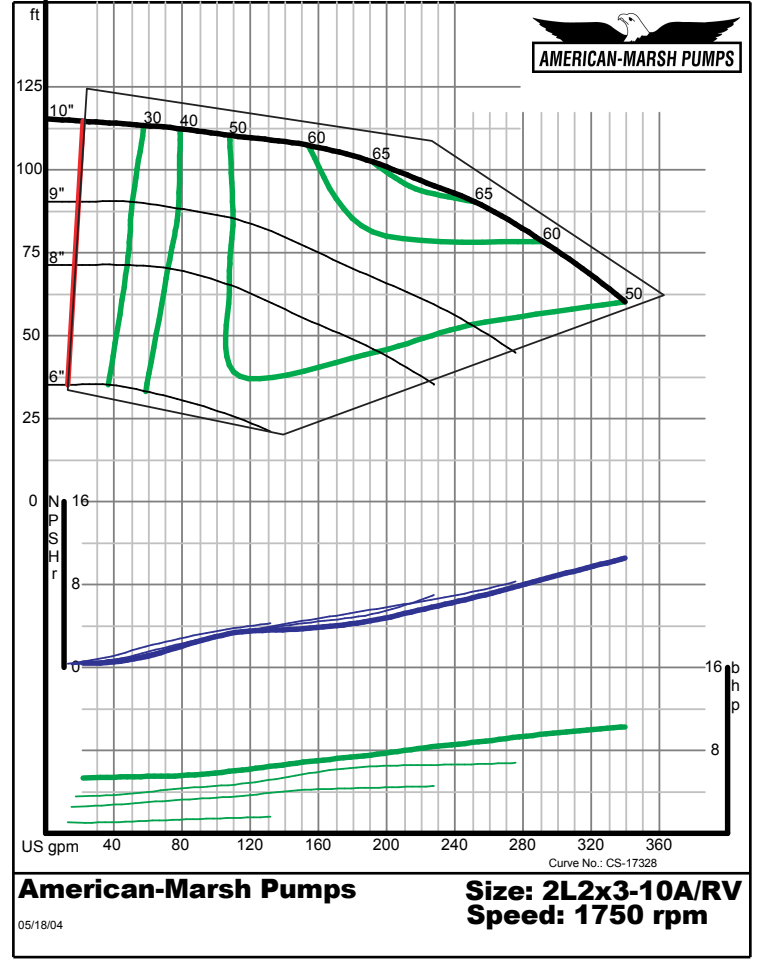

460 Series ANSI Process

1800 RPM Performance Curves
Reverse Vane Impellers

460 SERIES REVERSE VANE PERFORMANCE CURVES - 1800 RPM

460 SERIES OSD REVERSE VANE PERFORMANCE CURVES - 1800 RPM

460 SERIES REVERSE VANE PERFORMANCE CURVES - 1800 RPM

460 SERIES OSD REVERSE VANE PERFORMANCE CURVES - 1800 RPM

460 SERIES REVERSE VANE PERFORMANCE CURVES - 1800 RPM

460 SERIES OSD REVERSE VANE PERFORMANCE CURVES - 1800 RPM

460 SERIES REVERSE VANE PERFORMANCE CURVES - 1800 RPM

American-Marsh Pumps **Size: 2L3x4-10/RV**
Speed: 1750 rpm
 05/18/04

American-Marsh Pumps **Size: 2L3x4-10H/RV**
Speed: 1750 rpm
 05/18/04

460 SERIES OSD REVERSE VANE PERFORMANCE CURVES - 1800 RPM

American-Marsh Pumps **Size: 2L3x4-13/RV**
Speed: 1750 rpm
 05/18/04

American-Marsh Pumps **Size: 3L8x10-16/RV**
Speed: 1780 rpm
 05/18/04

460 SERIES REVERSE VANE PERFORMANCE CURVES - 1800 RPM

Intentionally Left Blank

460 SERIES OSD REVERSE VANE PERFORMANCE CURVES - 1800 RPM