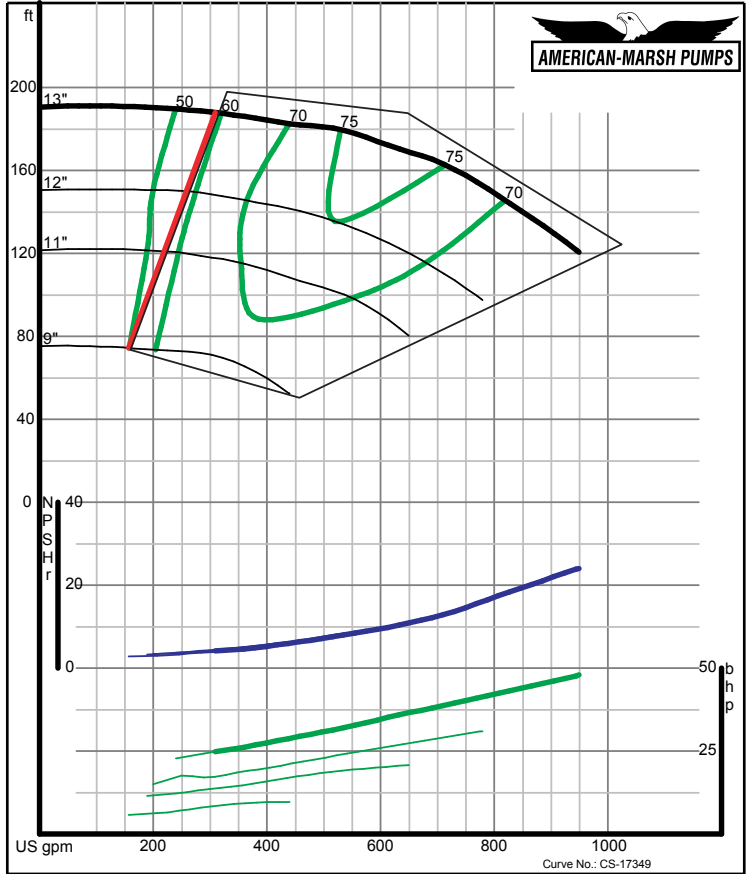

American-Marsh Pumps **Size: 2L3x4-10/RV**
Speed: 1750 rpm
 05/18/04

American-Marsh Pumps **Size: 2L3x4-10H/RV**
Speed: 1750 rpm
 05/18/04

460 SERIES OSD REVERSE VANE PERFORMANCE CURVES - 1800 RPM

American-Marsh Pumps **Size: 2L3x4-13/RV**
Speed: 1750 rpm
 05/18/04

American-Marsh Pumps **Size: 2L3x4-13HH/RV**
Speed: 1750 rpm
 05/18/04

460 SERIES REVERSE VANE PERFORMANCE CURVES - 1800 RPM

460 SERIES OSD REVERSE VANE PERFORMANCE CURVES - 1800 RPM

460 SERIES REVERSE VANE PERFORMANCE CURVES - 1800 RPM

American-Marsh Pumps **Size: 3L6x8-14A/RV**
Speed: 1780 rpm
 05/18/04

American-Marsh Pumps **Size: 3L6x8-16A/RV**
Speed: 1780 rpm
 05/18/04

460 SERIES OSD REVERSE VANE PERFORMANCE CURVES - 1800 RPM

American-Marsh Pumps **Size: 3L8x10-14/RV**
Speed: 1780 rpm
 05/18/04

American-Marsh Pumps **Size: 3L8x10-16/RV**
Speed: 1780 rpm
 05/18/04

460 SERIES REVERSE VANE PERFORMANCE CURVES - 1800 RPM

Intentionally Left Blank

460 SERIES OSD REVERSE VANE PERFORMANCE CURVES - 1800 RPM