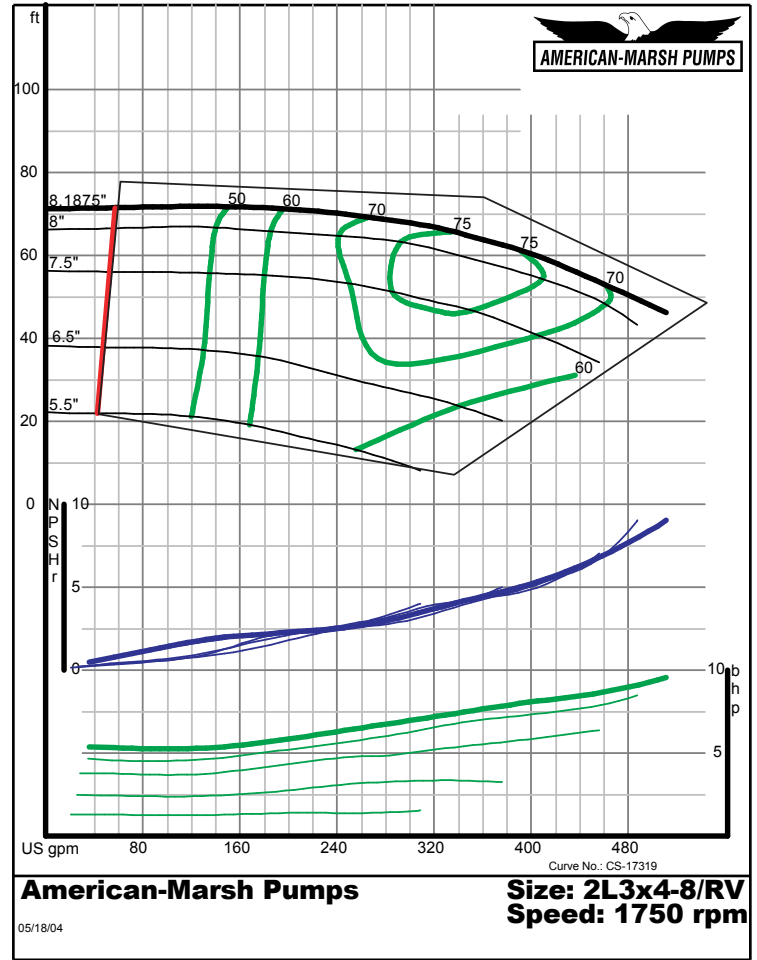

460 SERIES OSD REVERSE VANE PERFORMANCE CURVES - 1800 RPM