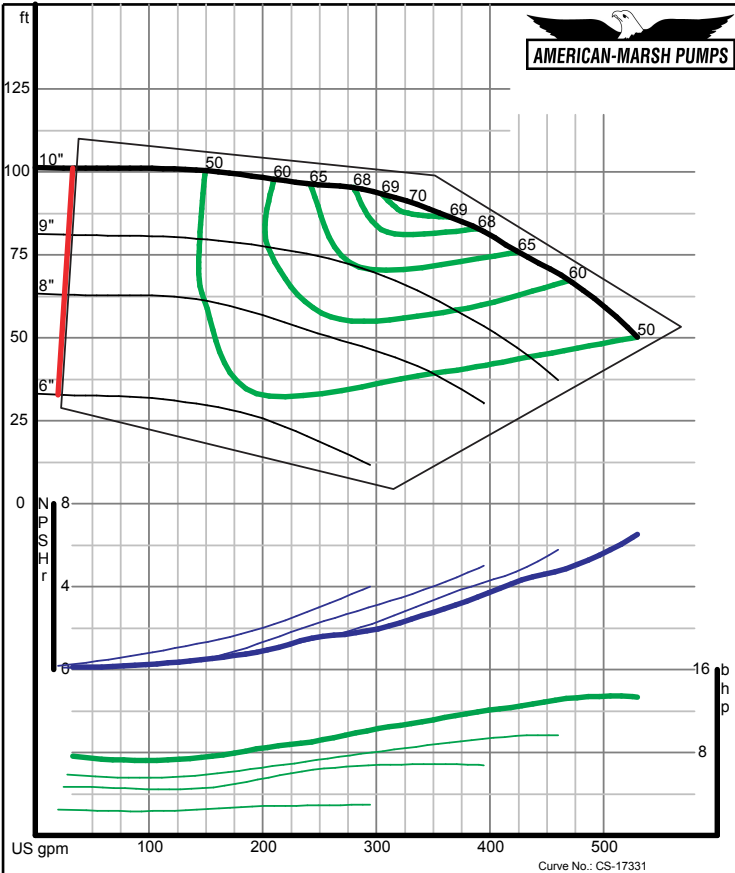

460 SERIES OSD REVERSE VANE PERFORMANCE CURVES - 1800 RPM

460 SERIES REVERSE VANE PERFORMANCE CURVES - 1800 RPM

460 SERIES OSD REVERSE VANE PERFORMANCE CURVES - 1800 RPM

460 SERIES REVERSE VANE PERFORMANCE CURVES - 1800 RPM

American-Marsh Pumps **Size: 2L3x4-10/RV**
Speed: 1750 rpm
 05/18/04

American-Marsh Pumps **Size: 2L3x4-10H/RV**
Speed: 1750 rpm
 05/18/04

460 SERIES OSD REVERSE VANE PERFORMANCE CURVES - 1800 RPM

American-Marsh Pumps **Size: 2L3x4-13/RV**
Speed: 1750 rpm
 05/18/04

American-Marsh Pumps **Size: 2L3x4-13HH/RV**
Speed: 1750 rpm
 05/18/04

460 SERIES REVERSE VANE PERFORMANCE CURVES - 1800 RPM

460 SERIES OSD REVERSE VANE PERFORMANCE CURVES - 1800 RPM

460 SERIES REVERSE VANE PERFORMANCE CURVES - 1800 RPM

American-Marsh Pumps **Size: 3L8x10-16/RV**
Speed: 1780 rpm
 05/18/04

460 SERIES REVERSE VANE PERFORMANCE CURVES - 1800 RPM

Intentionally Left Blank

460 SERIES OSD REVERSE VANE PERFORMANCE CURVES - 1800 RPM