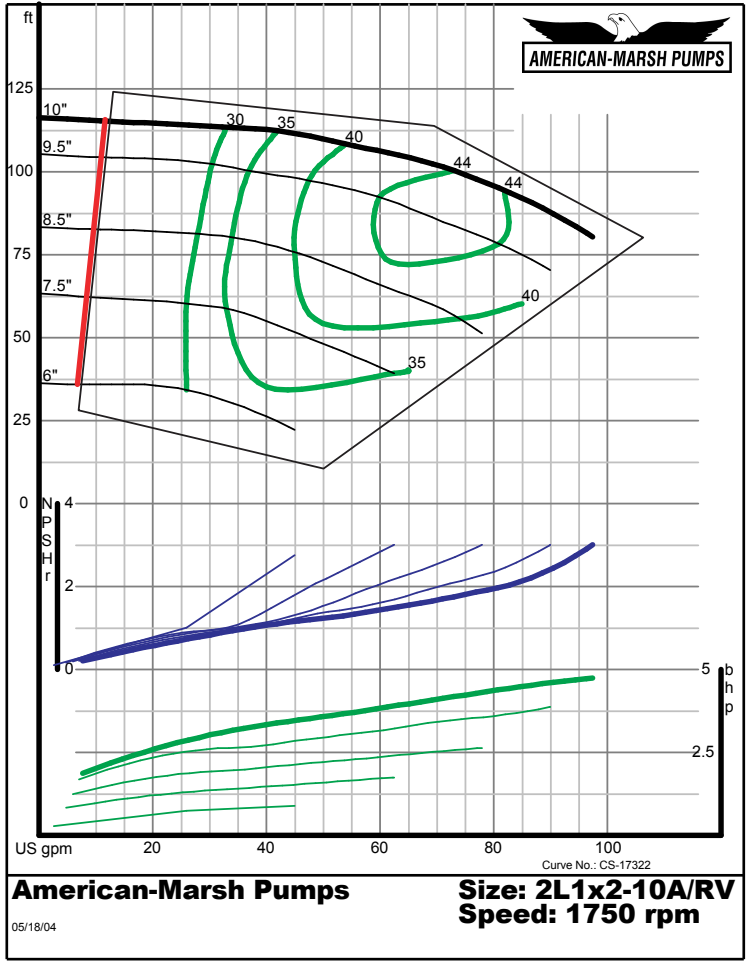

460 Series ANSI Process

1800 RPM Performance Curves
Reverse Vane Impellers

460 SERIES REVERSE VANE PERFORMANCE CURVES - 1800 RPM

460 SERIES OSD REVERSE VANE PERFORMANCE CURVES - 1800 RPM

460 SERIES REVERSE VANE PERFORMANCE CURVES - 1800 RPM

460 SERIES OSD REVERSE VANE PERFORMANCE CURVES - 1800 RPM

460 SERIES REVERSE VANE PERFORMANCE CURVES - 1800 RPM

460 SERIES OSD REVERSE VANE PERFORMANCE CURVES - 1800 RPM

460 SERIES REVERSE VANE PERFORMANCE CURVES - 1800 RPM

American-Marsh Pumps **Size: 2L3x4-10/RV**
Speed: 1750 rpm
 05/18/04

American-Marsh Pumps **Size: 2L3x4-10H/RV**
Speed: 1750 rpm
 05/18/04

460 SERIES OSD REVERSE VANE PERFORMANCE CURVES - 1800 RPM

American-Marsh Pumps **Size: 2L3x4-13/RV**
Speed: 1750 rpm
 05/18/04

American-Marsh Pumps **Size: 2L3x4-13HH/RV**
Speed: 1750 rpm
 05/18/04

460 SERIES REVERSE VANE PERFORMANCE CURVES - 1800 RPM

460 SERIES OSD REVERSE VANE PERFORMANCE CURVES - 1800 RPM

460 SERIES REVERSE VANE PERFORMANCE CURVES - 1800 RPM