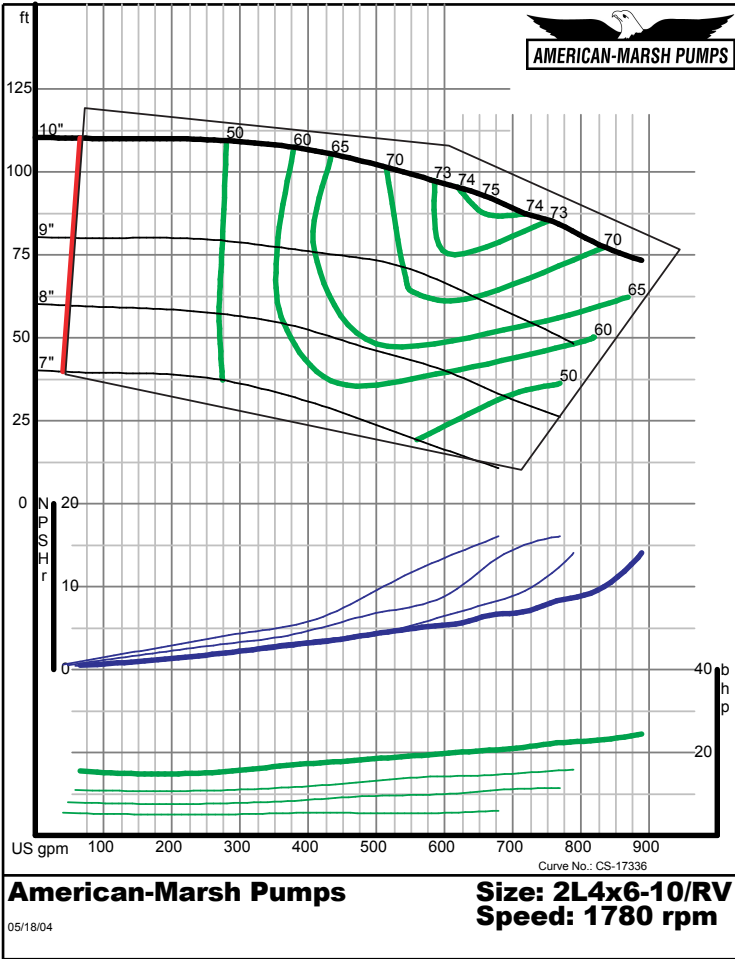

American-Marsh Pumps **Size: 2L3x4-10/RV**
Speed: 1750 rpm
 05/18/04

American-Marsh Pumps **Size: 2L3x4-10H/RV**
Speed: 1750 rpm
 05/18/04

460 SERIES OSD REVERSE VANE PERFORMANCE CURVES - 1800 RPM

American-Marsh Pumps **Size: 2L3x4-13/RV**
Speed: 1750 rpm
 05/18/04

American-Marsh Pumps **Size: 2L3x4-13HH/RV**
Speed: 1750 rpm
 05/18/04

460 SERIES REVERSE VANE PERFORMANCE CURVES - 1800 RPM

460 SERIES OSD REVERSE VANE PERFORMANCE CURVES - 1800 RPM

460 SERIES REVERSE VANE PERFORMANCE CURVES - 1800 RPM

American-Marsh Pumps **Size: 3L6x8-14A/RV**
Speed: 1780 rpm
 05/18/04

American-Marsh Pumps **Size: 3L6x8-16A/RV**
Speed: 1780 rpm
 05/18/04

460 SERIES OSD REVERSE VANE PERFORMANCE CURVES - 1800 RPM

American-Marsh Pumps **Size: 3L8x10-14/RV**
Speed: 1780 rpm
 05/18/04

American-Marsh Pumps **Size: 3L8x10-16/RV**
Speed: 1780 rpm
 05/18/04

460 SERIES REVERSE VANE PERFORMANCE CURVES - 1800 RPM

Intentionally Left Blank

460 SERIES OSD REVERSE VANE PERFORMANCE CURVES - 1800 RPM