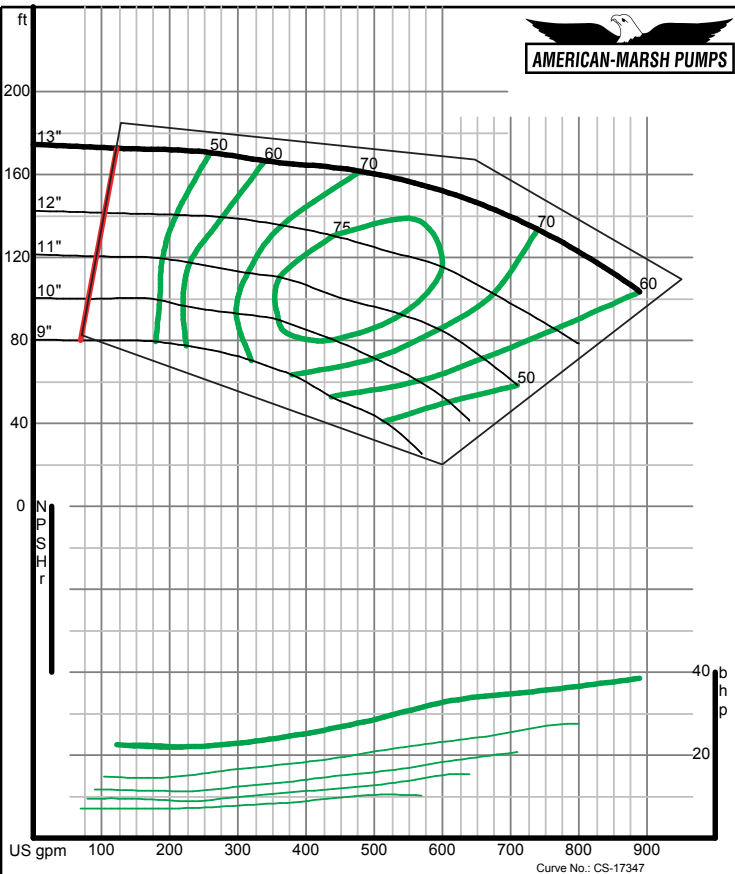

460 SERIES OSD REVERSE VANE PERFORMANCE CURVES - 1800 RPM

460 SERIES REVERSE VANE PERFORMANCE CURVES - 1800 RPM

460 SERIES OSD REVERSE VANE PERFORMANCE CURVES - 1800 RPM

460 SERIES REVERSE VANE PERFORMANCE CURVES - 1800 RPM

American-Marsh Pumps **Size: 2L3x4-10/RV**
Speed: 1750 rpm
 05/18/04

American-Marsh Pumps **Size: 2L3x4-10H/RV**
Speed: 1750 rpm
 05/18/04

460 SERIES OSD REVERSE VANE PERFORMANCE CURVES - 1800 RPM

American-Marsh Pumps **Size: 2L3x4-13/RV**
Speed: 1750 rpm
 05/18/04

American-Marsh Pumps **Size: 2L3x4-13HH/RV**
Speed: 1750 rpm
 05/18/04

460 SERIES REVERSE VANE PERFORMANCE CURVES - 1800 RPM

460 SERIES OSD REVERSE VANE PERFORMANCE CURVES - 1800 RPM

460 SERIES REVERSE VANE PERFORMANCE CURVES - 1800 RPM

American-Marsh Pumps **Size: 3L8x10-16/RV**
Speed: 1780 rpm
 05/18/04

460 SERIES REVERSE VANE PERFORMANCE CURVES - 1800 RPM

Intentionally Left Blank

460 SERIES OSD REVERSE VANE PERFORMANCE CURVES - 1800 RPM