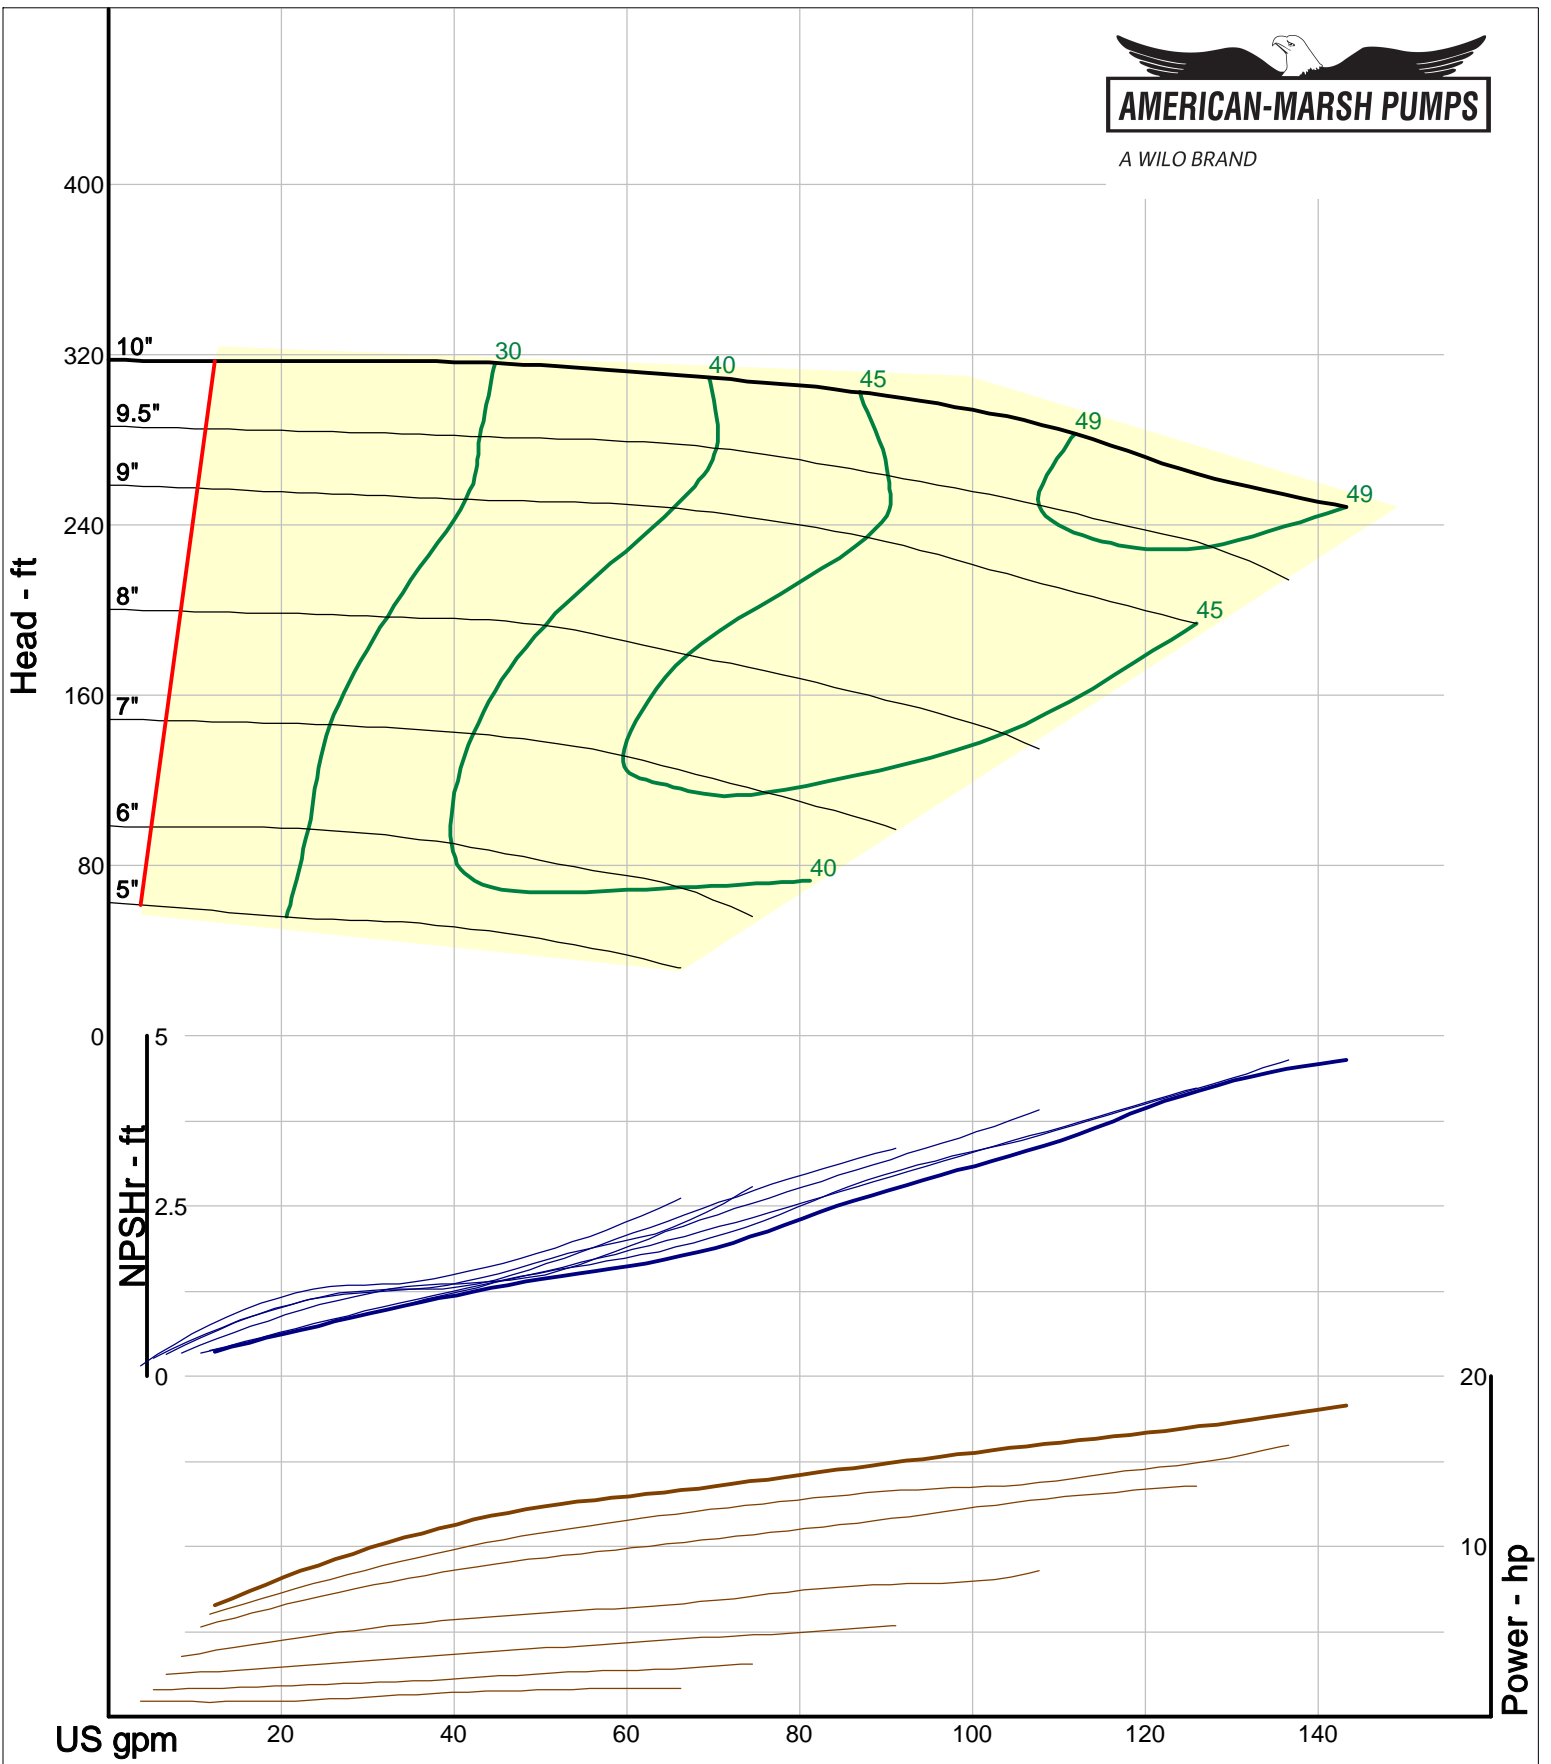

Company: American-Marsh Pumps
 Name:
 12/10/05

American-Marsh Pumps
 Catalog: WTRWKS-2005c.50, vers 2.5c
 460_OSD_RV - 3000

Size: 1L1.5x3-8/RV
 Speed: 2900 rpm
 Dia: 8.1875 in
 Curve: CS-17312

A WILO BRAND

Company: American-Marsh Pumps
Name:
12/10/05

American-Marsh Pumps
Catalog: WTRWKS-2005c.50, vers 2.5c
460_OSD_RV - 3000

Size: 1L2x3-6/RV
Speed: 2900 rpm
Dia: 6.25 in
Curve: CS-17306

A WILO BRAND

Company: American-Marsh Pumps
Name:
12/10/05

American-Marsh Pumps
Catalog: WTRWKS-2005c.50, vers 2.5c
460_OSD_RV - 3000

Size: 2L1x2-10A/RV
Speed: 2900 rpm
Dia: 10 in
Curve: CS-17321

A WILO BRAND

Company: American-Marsh Pumps
Name:
12/10/05

American-Marsh Pumps
Catalog: WTRWKS-2005c.50, vers 2.5c
460_OSD_RV - 3000