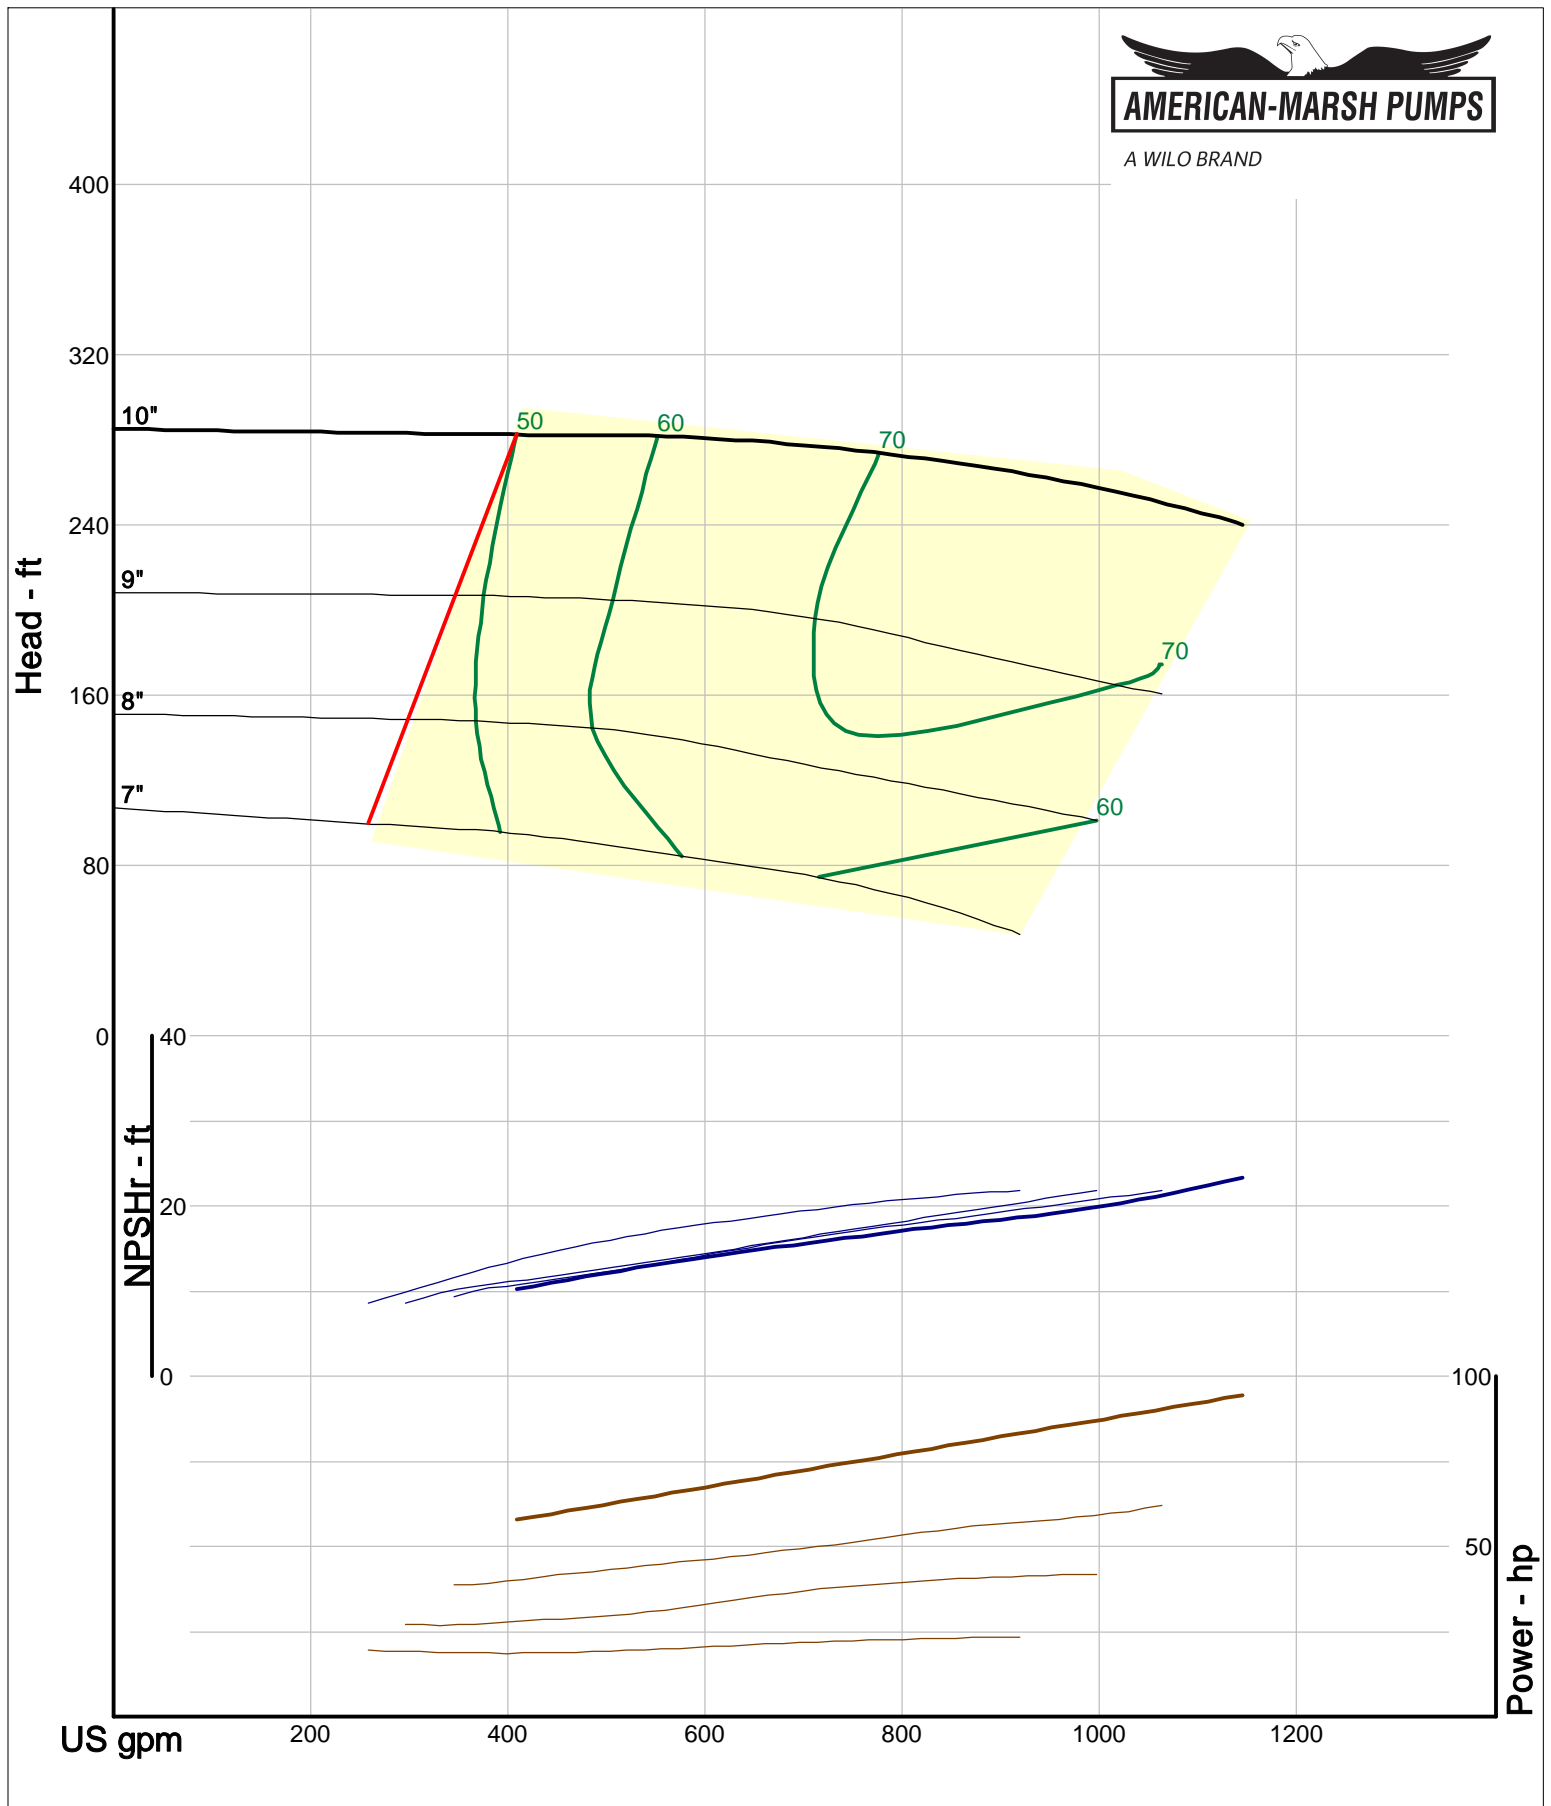

Company: American-Marsh Pumps
Name:
12/10/05

American-Marsh Pumps
Catalog: WTRWKS-2005c.50, vers 2.5c
460_OSD_RV - 3000

Size: 2L4x6-10/RV
Speed: 2900 rpm
Dia: 10 in
Curve: CS-17335