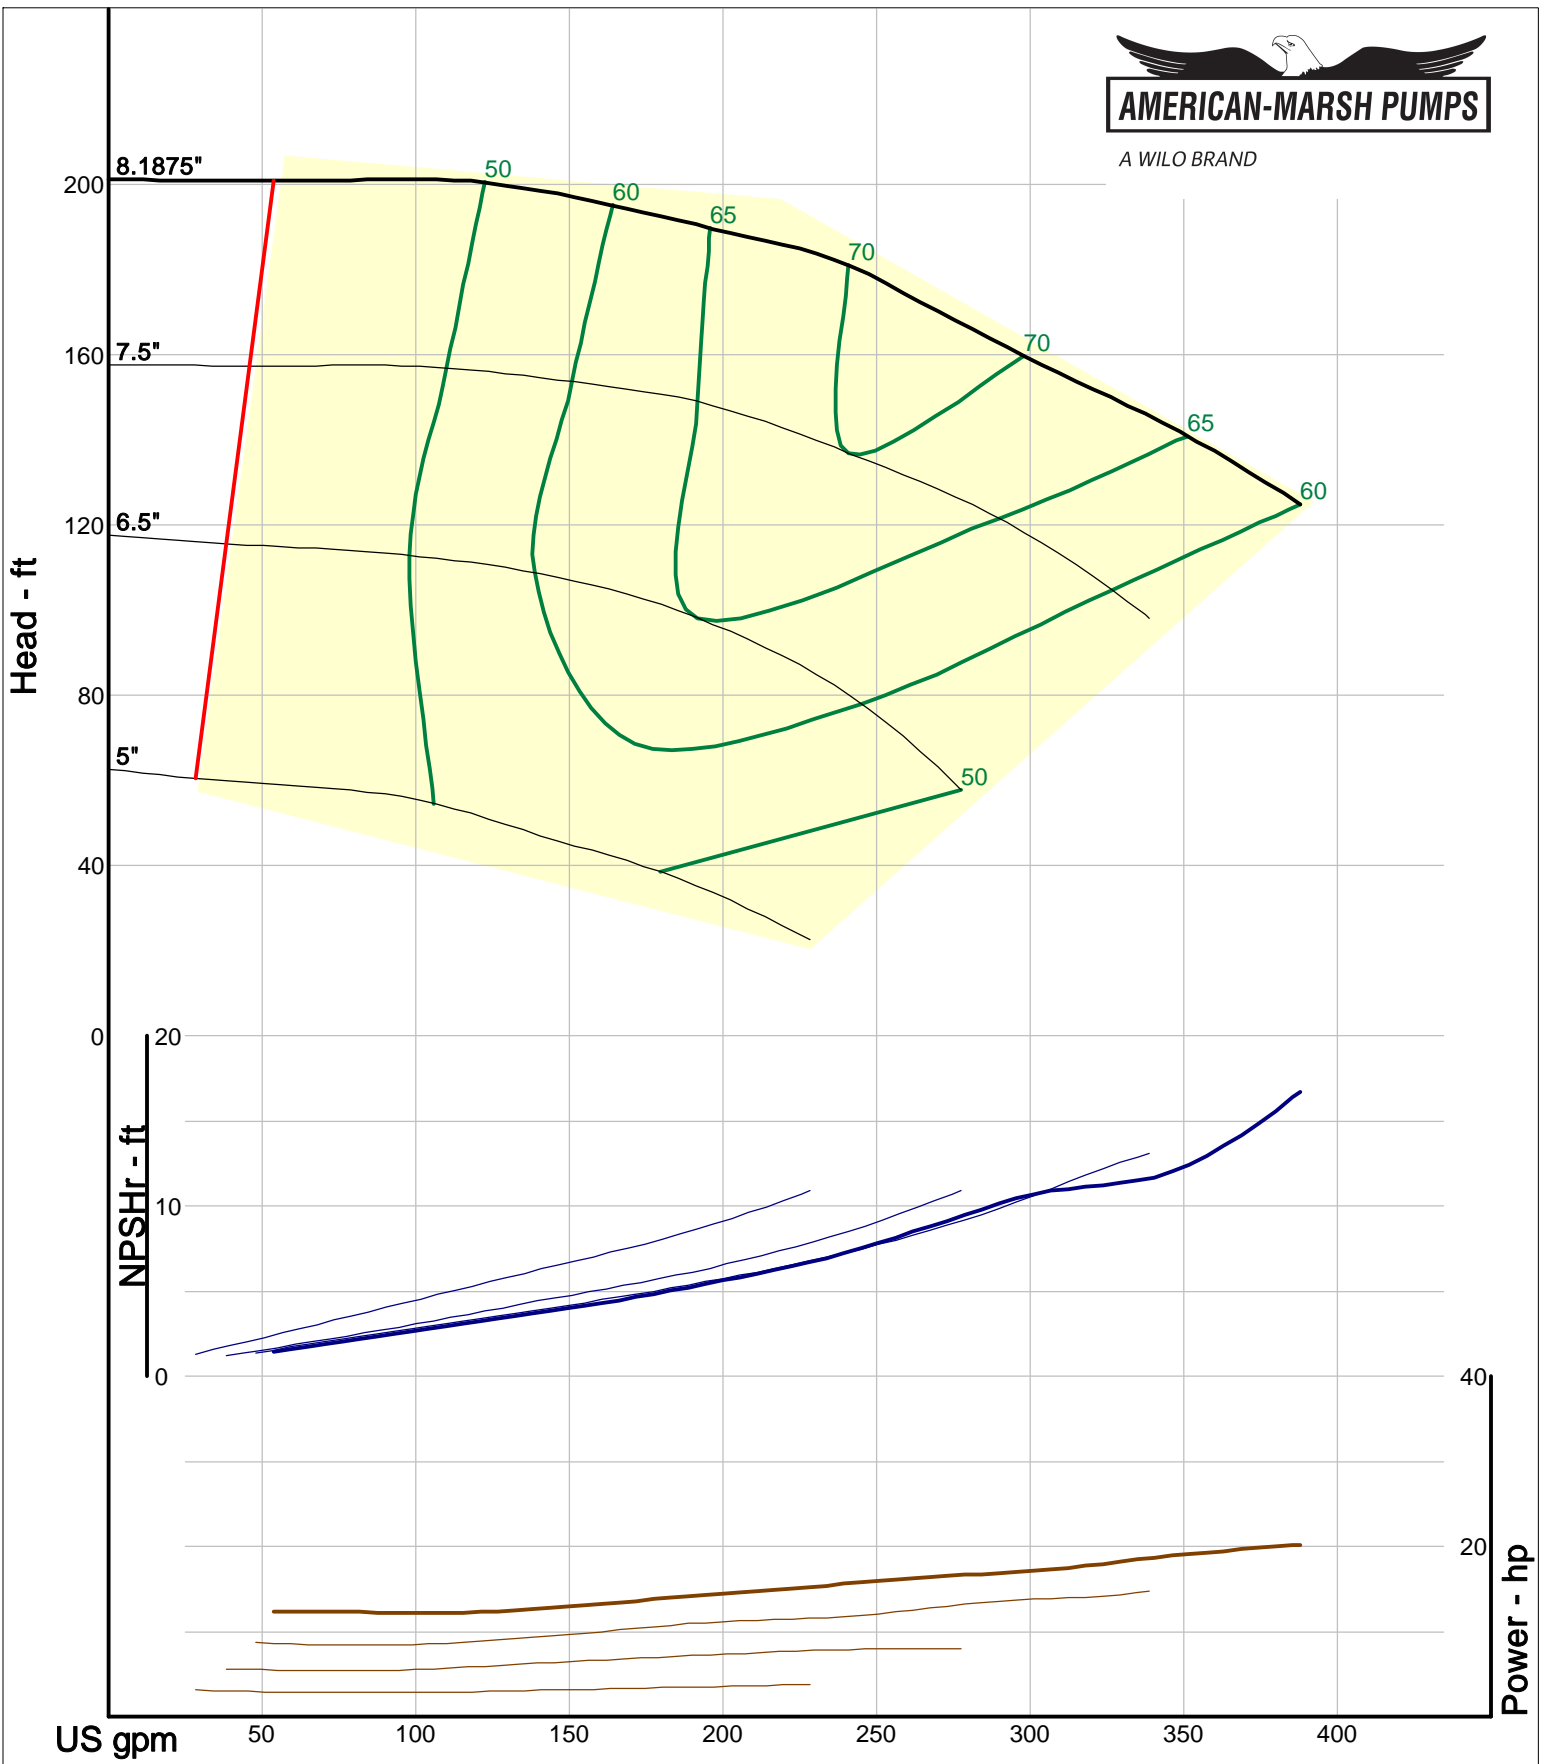

A WILO BRAND

Company: American-Marsh Pumps
Name:
12/10/05

American-Marsh Pumps
Catalog: WTRWKS-2005c.50, vers 2.5c
460_OSD_RV - 3000

Size: 2L2x3-8/RV
Speed: 2900 rpm
Dia: 8.1875 in
Curve: CS-17315