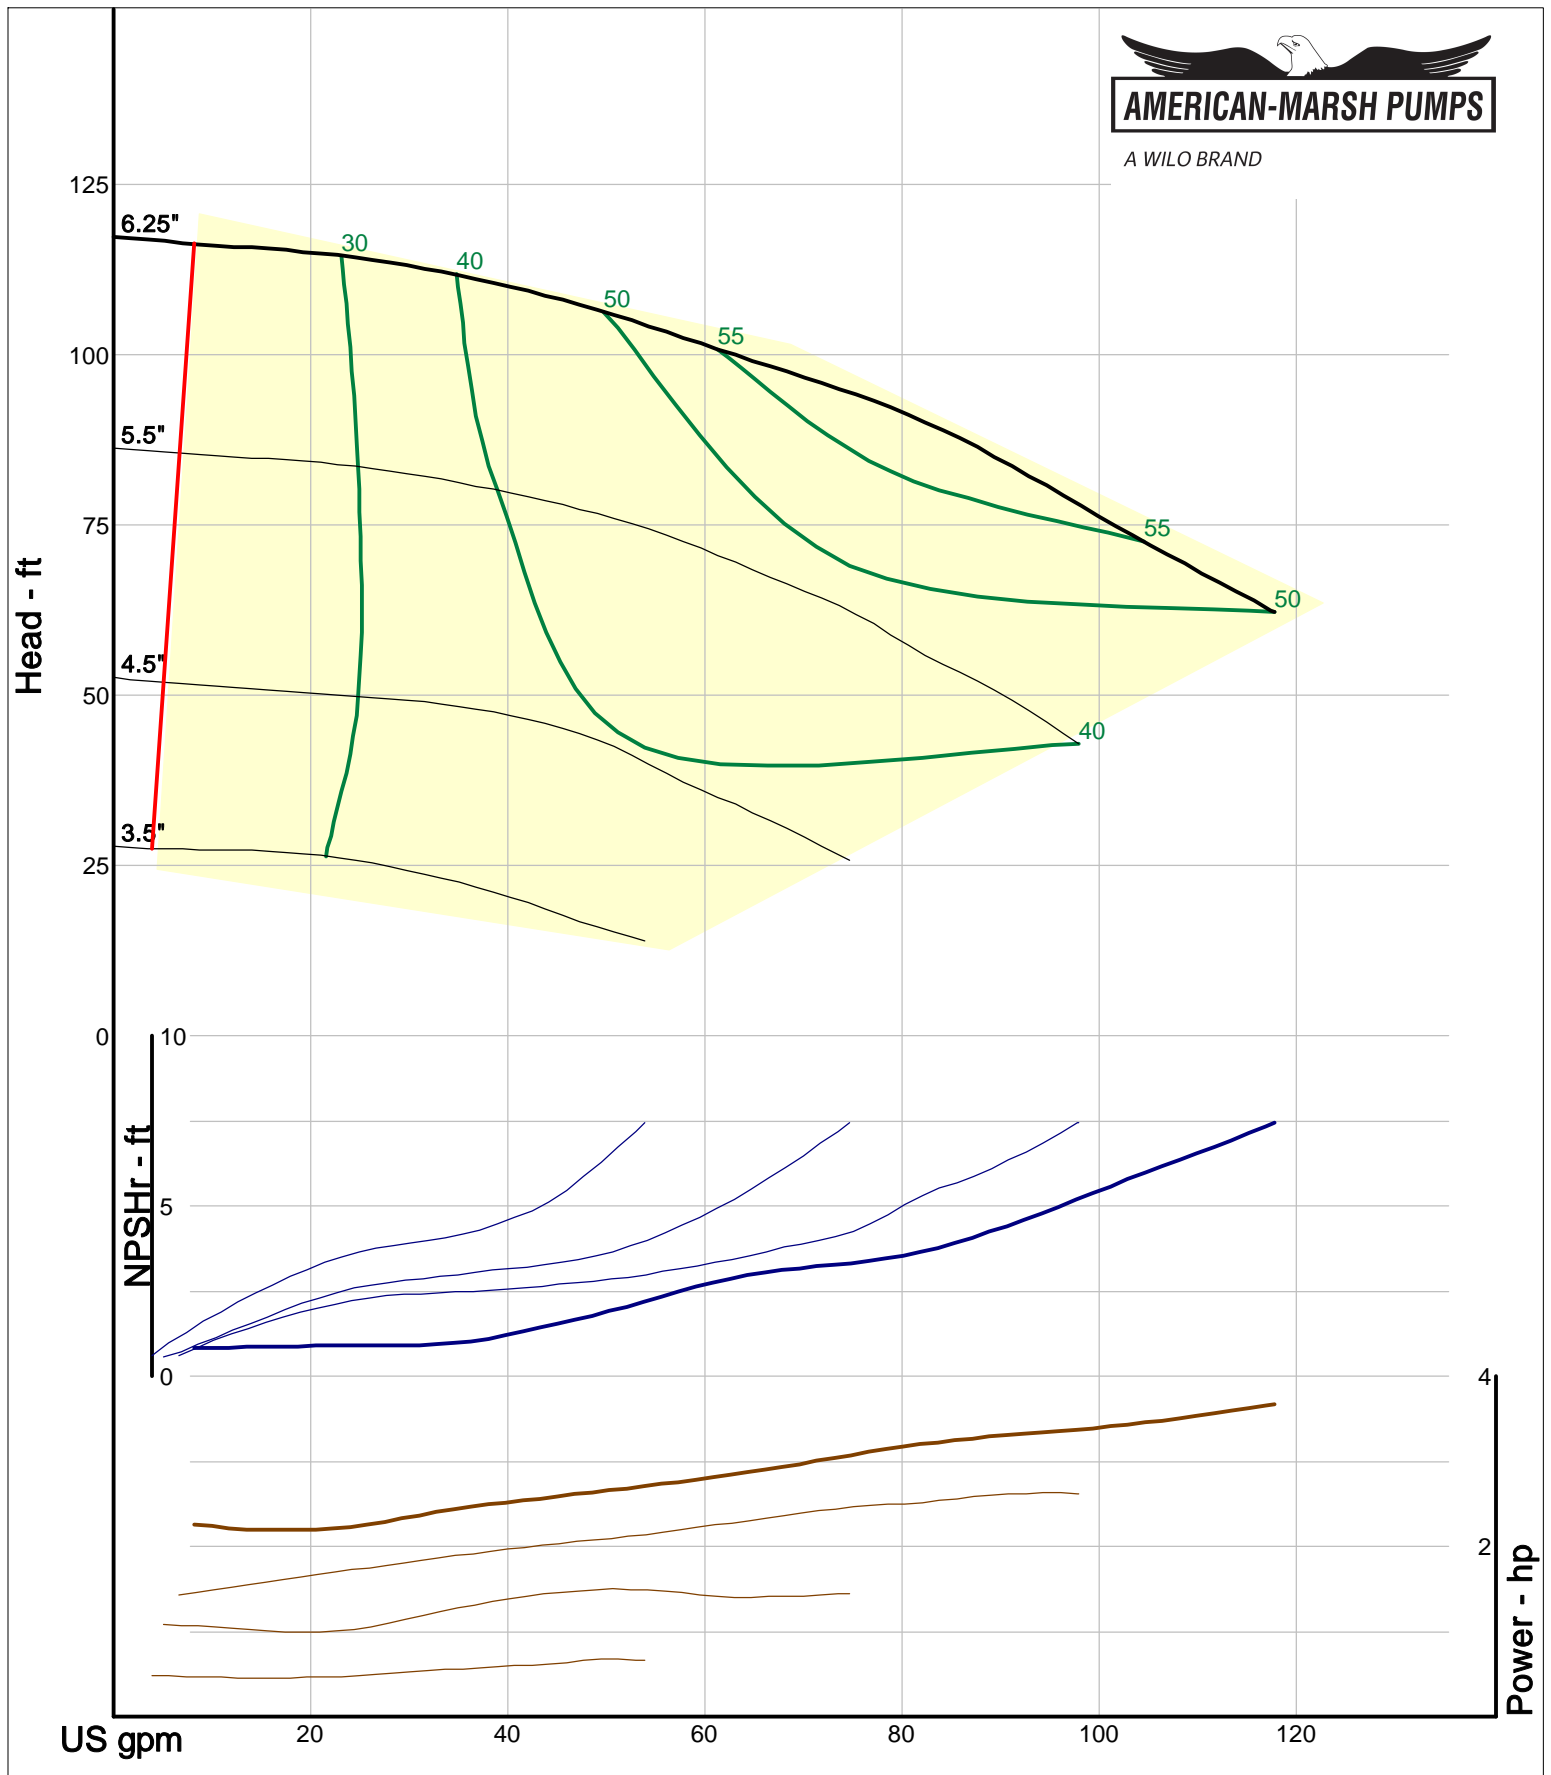

A WILO BRAND

Company: American-Marsh Pumps
Name:
12/10/05

American-Marsh Pumps
Catalog: WTRWKS-2005c.50, vers 2.5c
460_OSD_RV - 3000

Size: 1L1x1.5-6/RV
Speed: 2900 rpm
Dia: 6.25 in
Curve: CS-17300