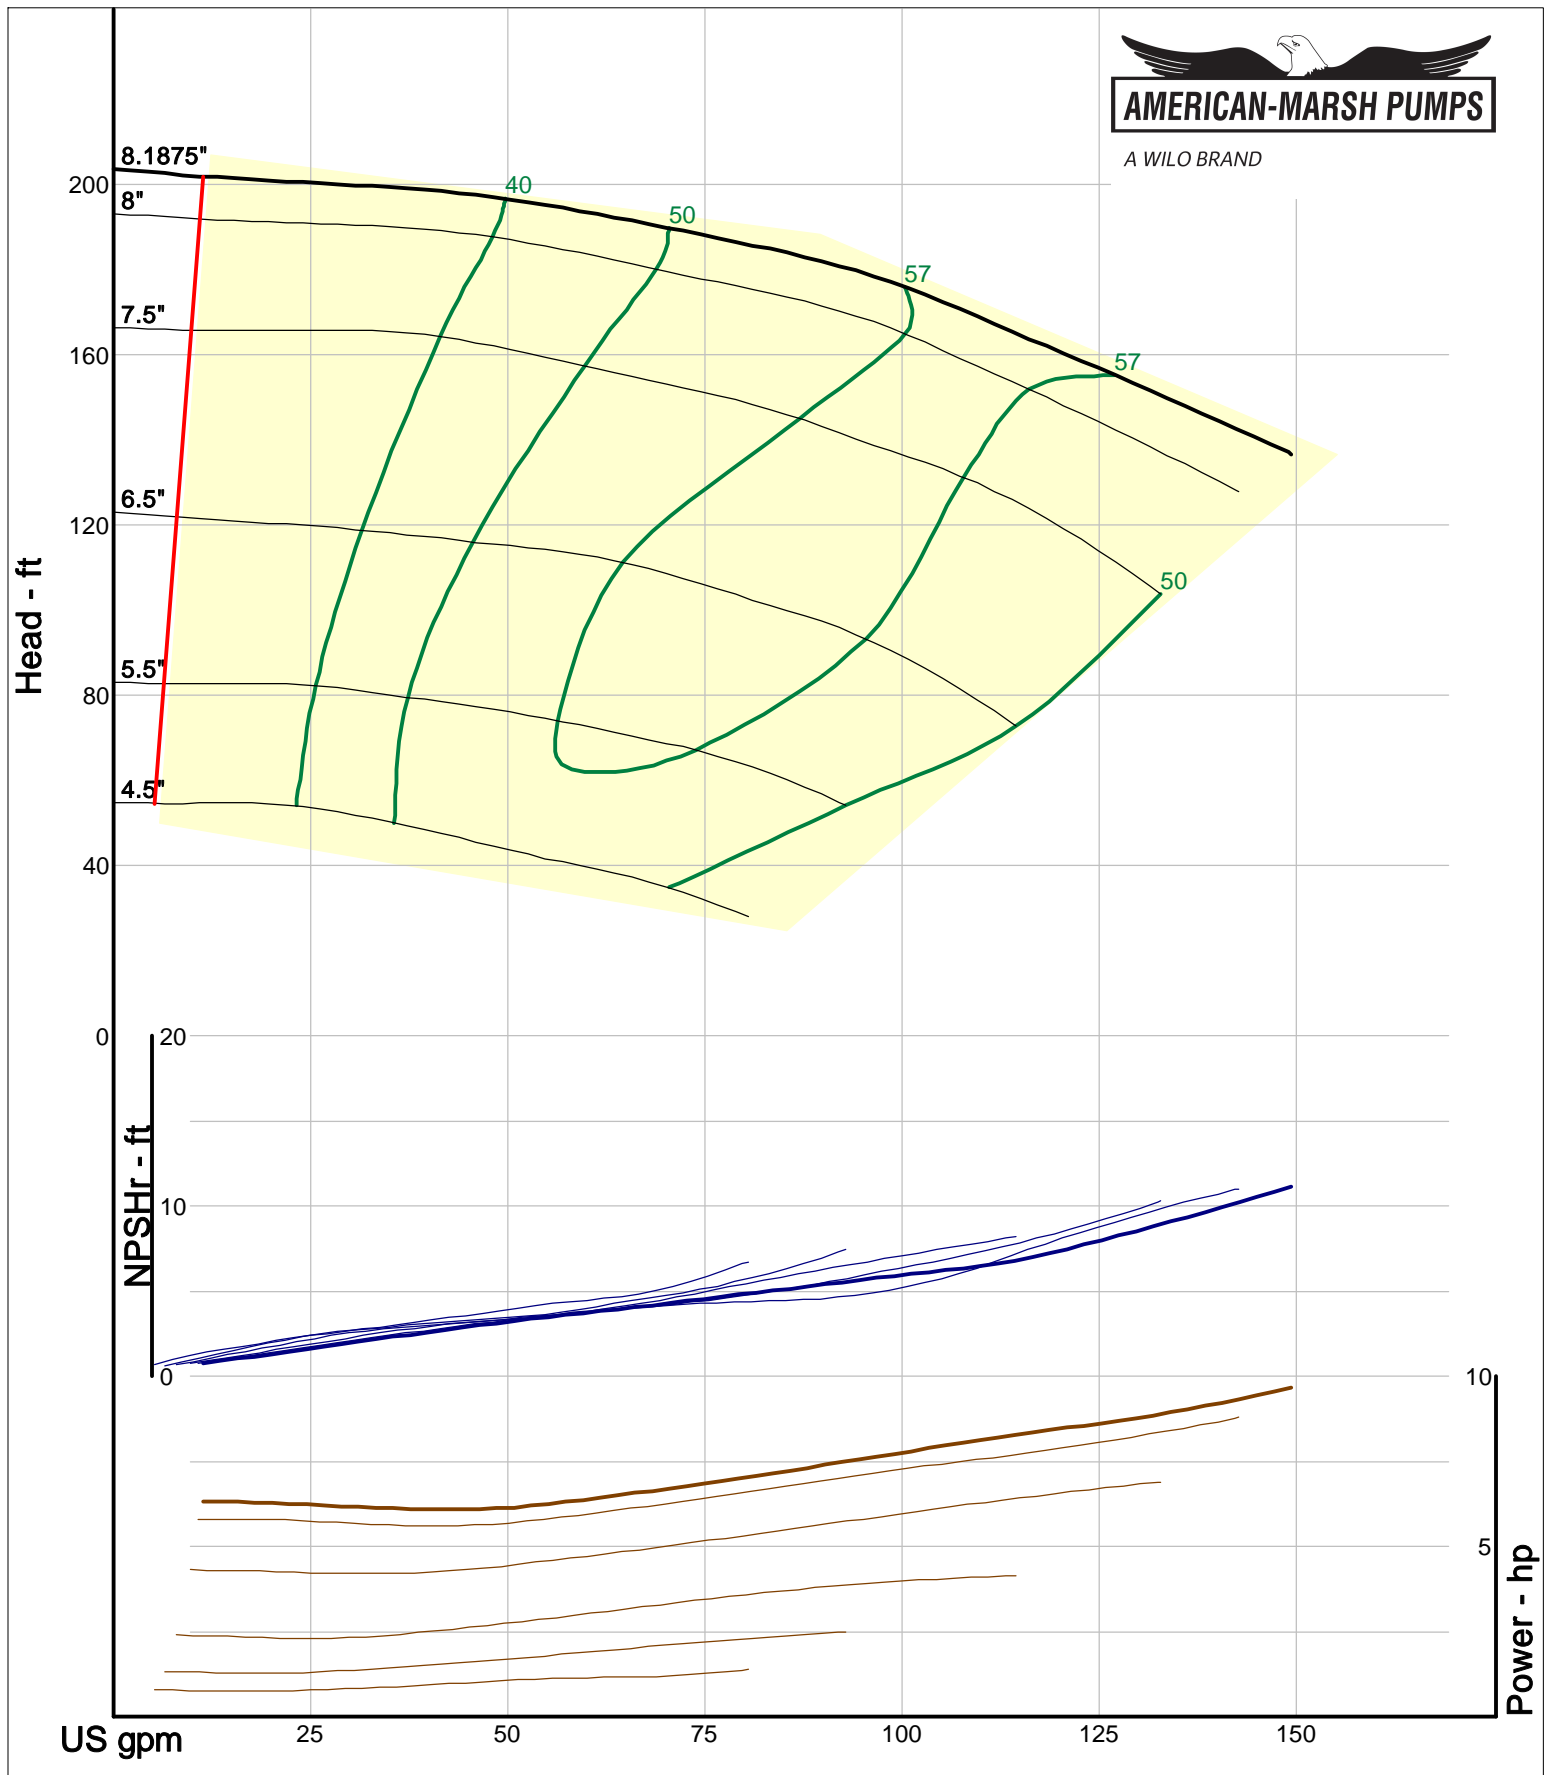

A WILO BRAND

460 Series OSD ANSI B73.1 Process Pumps

3000 RPM Performance Curves
Reverse Vane Impellers

A WILO BRAND

Company: American-Marsh Pumps
 Name:
 12/10/05

American-Marsh Pumps
 Catalog: WTRWKS-2005c.50, vers 2.5c
 460_OSD_RV - 3000

Size: 1L1x1.5-6/RV
 Speed: 2900 rpm
 Dia: 6.25 in
 Curve: CS-17300

A WILO BRAND

Company: American-Marsh Pumps
Name:
12/10/05

American-Marsh Pumps
Catalog: WTRWKS-2005c.50, vers 2.5c
460_OSD_RV - 3000

Size: 1L1x1.5-8/RV
Speed: 2900 rpm
Dia: 8.1875 in
Curve: CS-17309

American-Marsh Pumps
Catalog: WTRWKS-2005c.50, vers 2.5c
460_OSD_RV - 3000

Size: 2L1x2-10A/RV
Speed: 2900 rpm
Dia: 10 in
Curve: CS-17321

A WILO BRAND

Company: American-Marsh Pumps
Name:
12/10/05

American-Marsh Pumps
Catalog: WTRWKS-2005c.50, vers 2.5c
460_OSD_RV - 3000