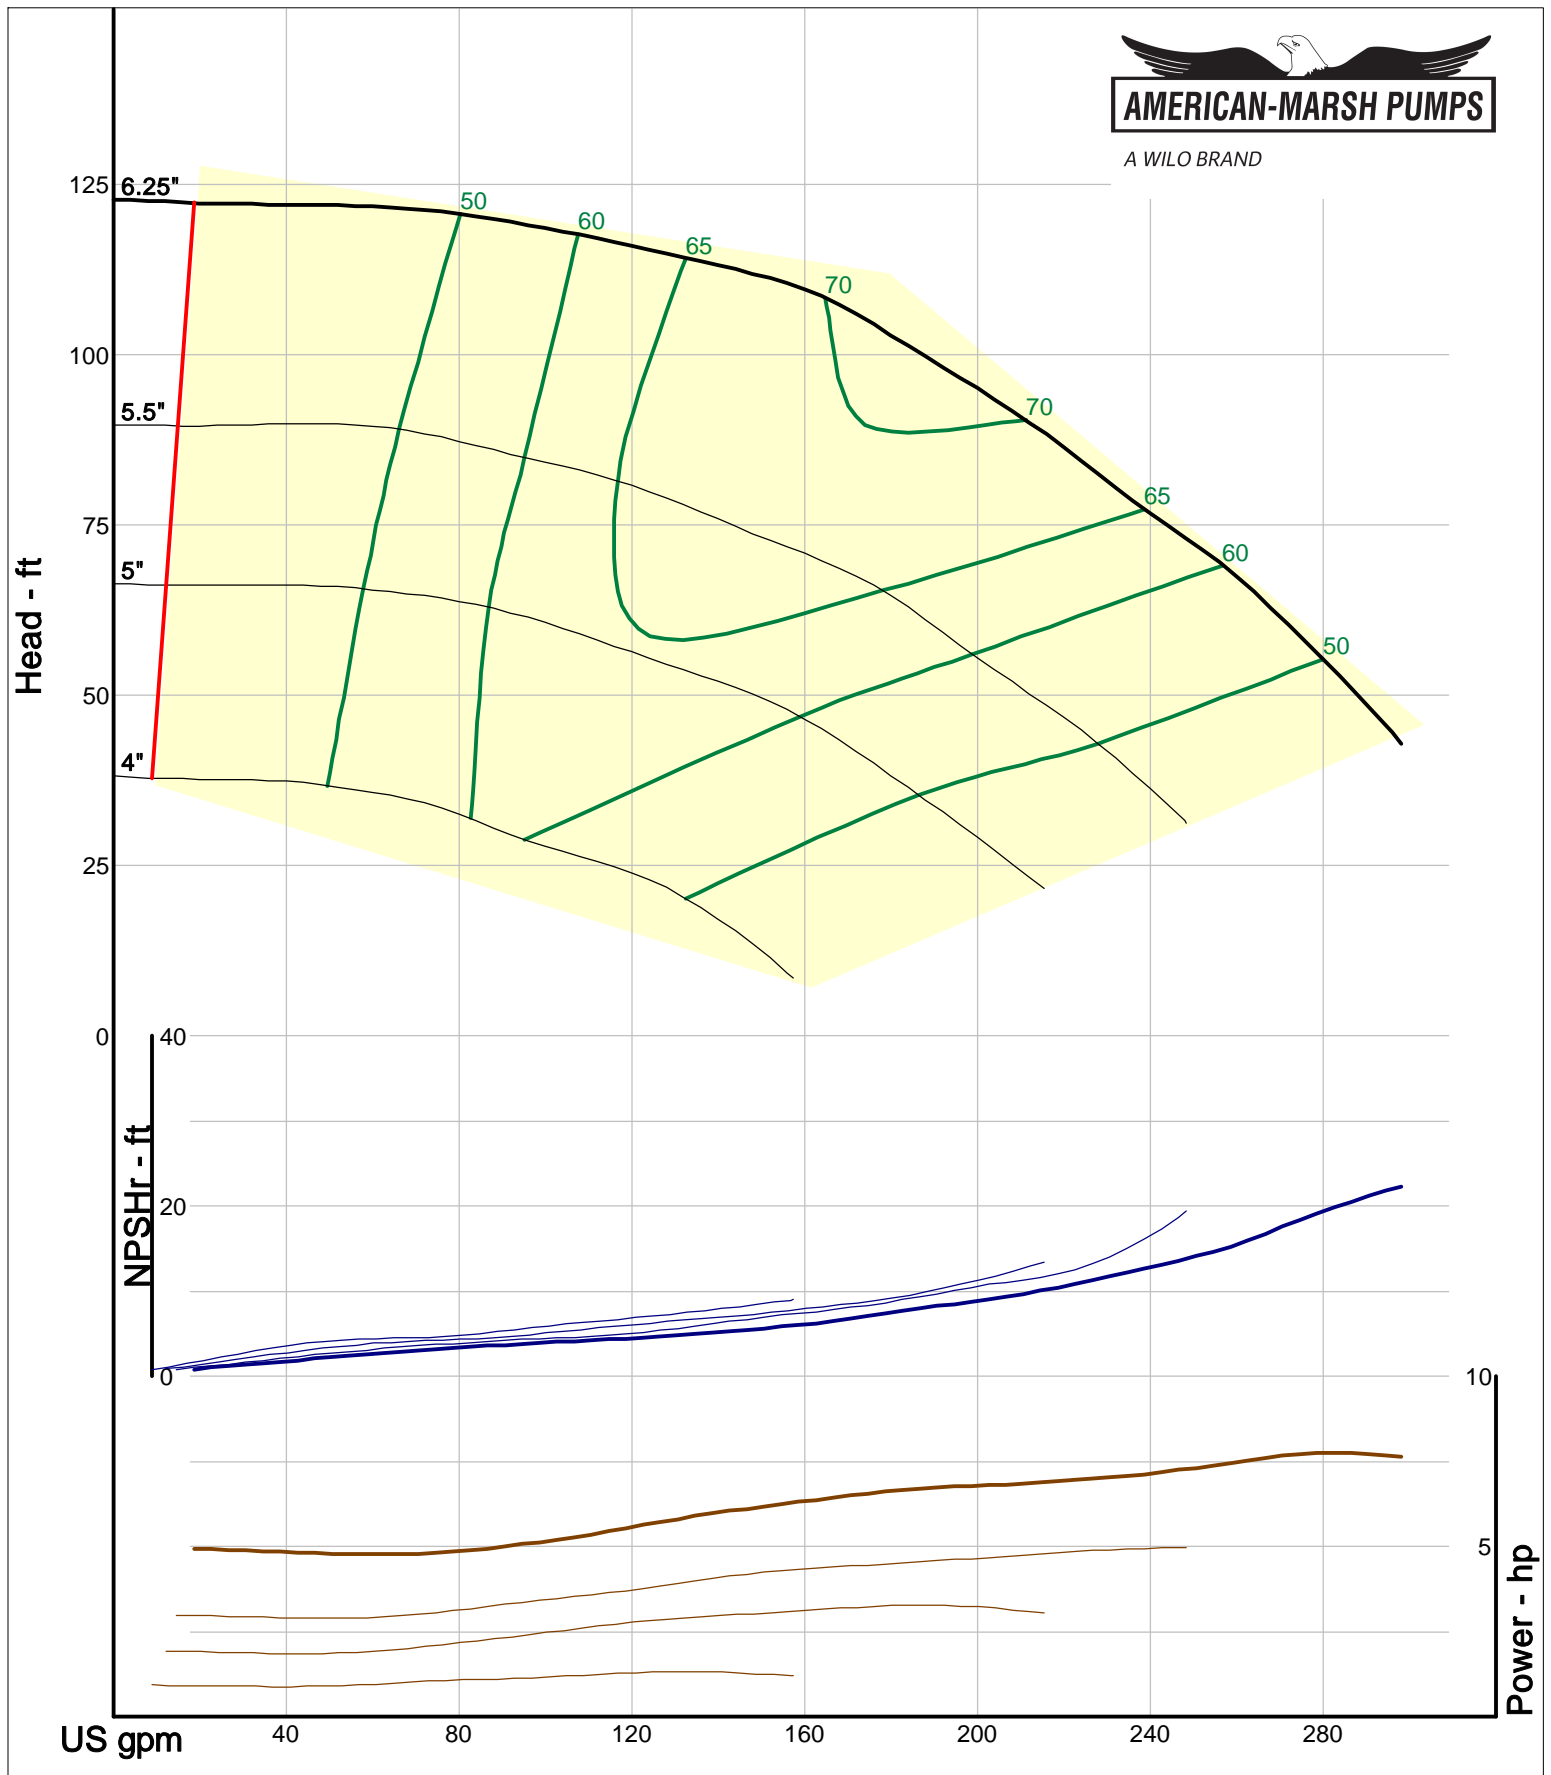

A WILO BRAND

Company: American-Marsh Pumps
Name:
12/10/05

American-Marsh Pumps
Catalog: WTRWKS-2005c.50, vers 2.5c
460_OSD_RV - 3000

Size: 1L1.5x3-6/RV
Speed: 2900 rpm
Dia: 6.25 in
Curve: CS-17303