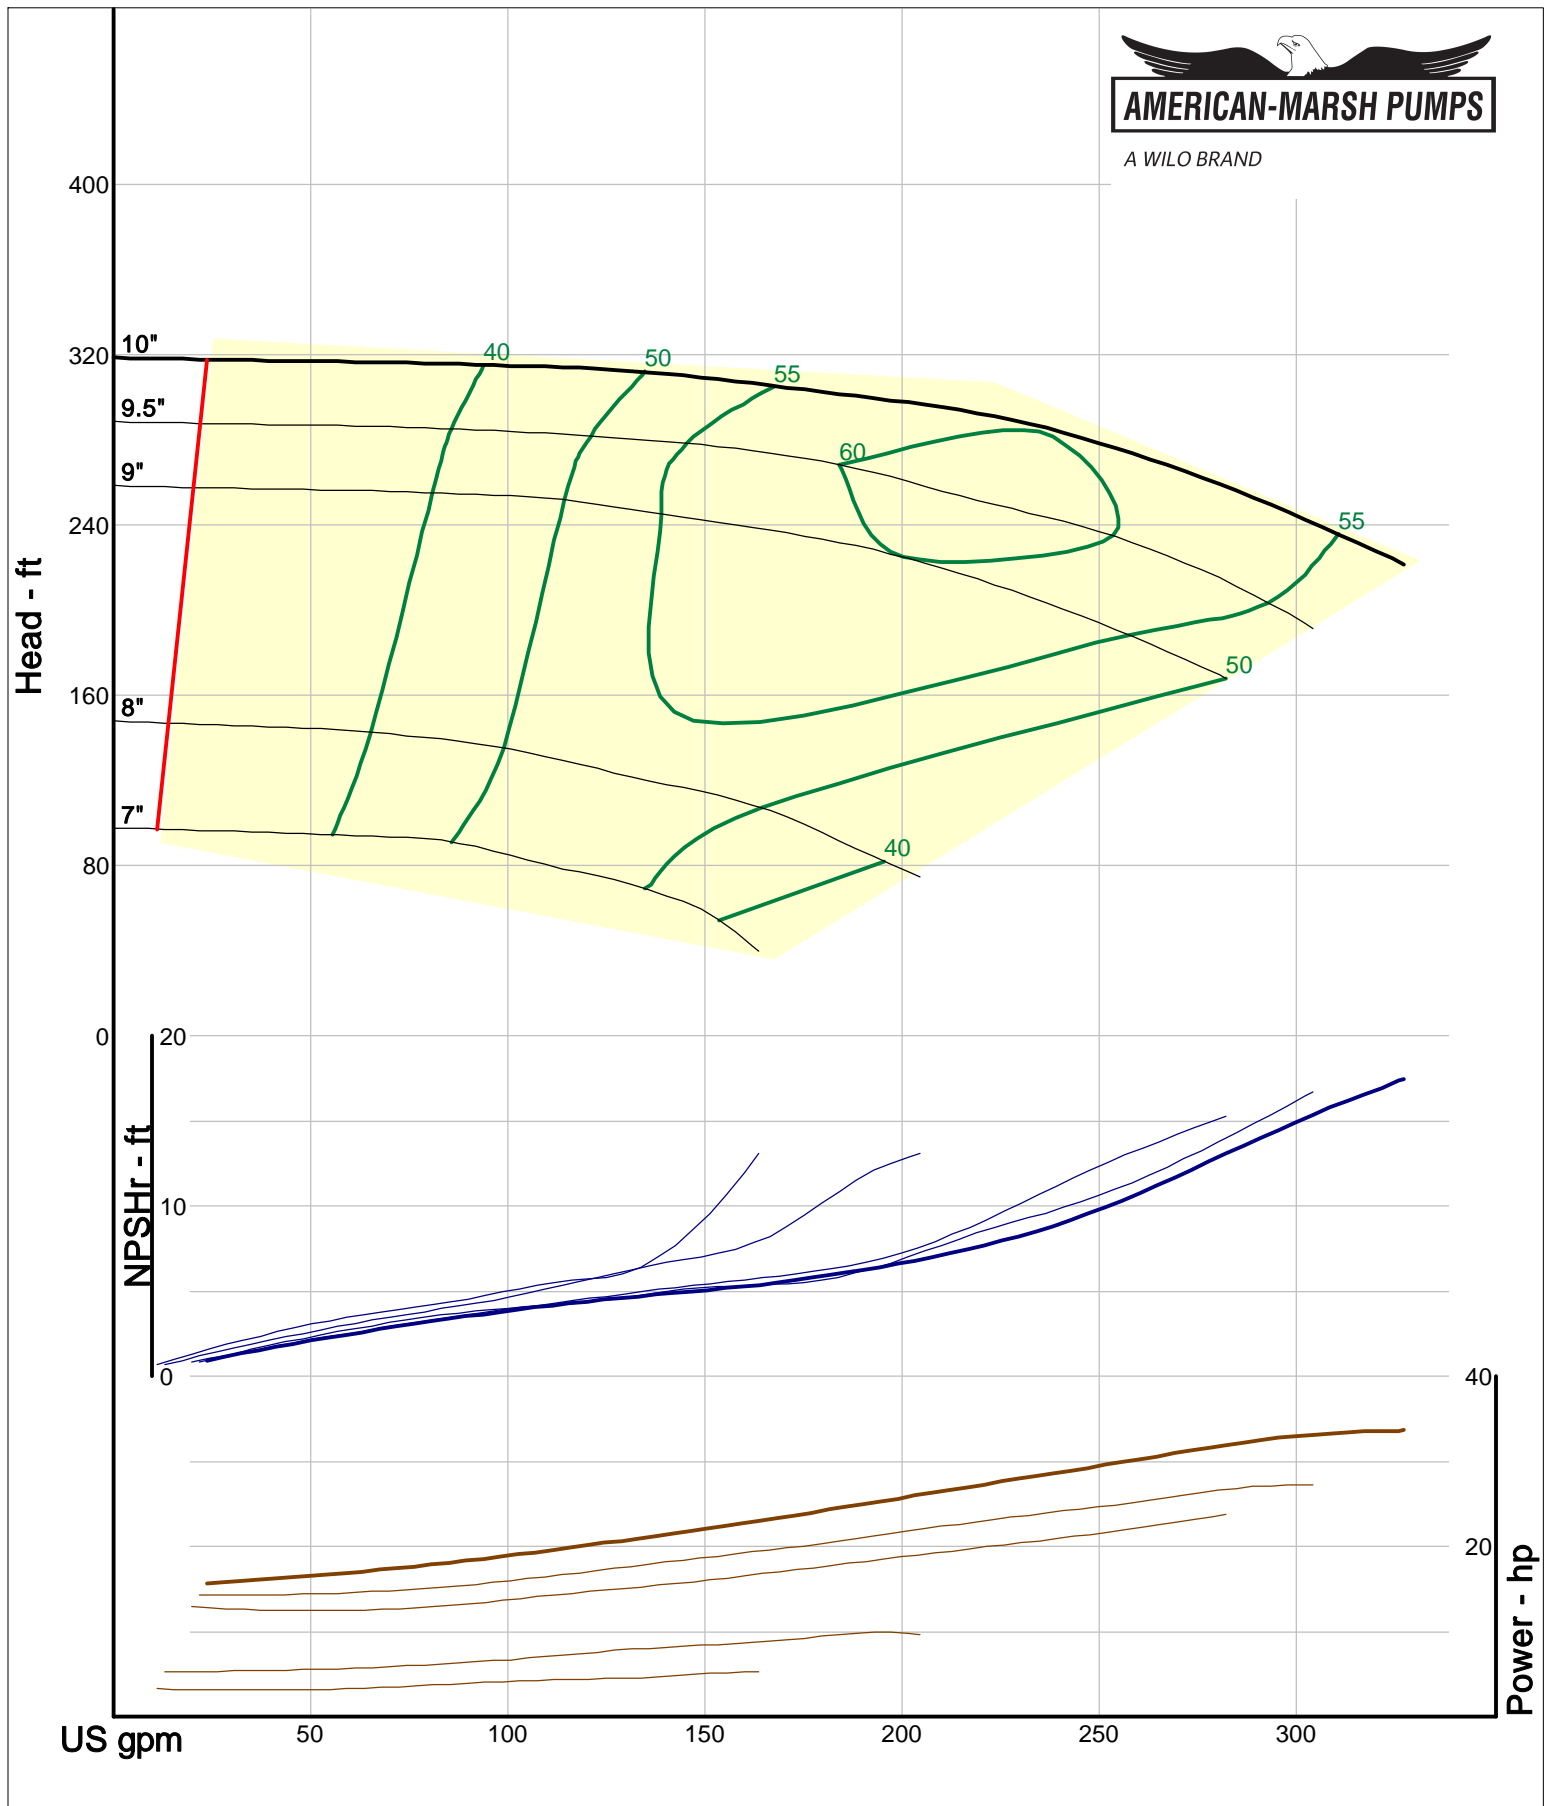

Company: American-Marsh Pumps
Name:
12/10/05

American-Marsh Pumps
Catalog: WTRWKS-2005c.50, vers 2.5c
460_OSD_RV - 3000

Size: 1L2x3-6/RV
Speed: 2900 rpm
Dia: 6.25 in
Curve: CS-17306

A WILO BRAND

Company: American-Marsh Pumps
Name:
12/10/05

American-Marsh Pumps
Catalog: WTRWKS-2005c.50, vers 2.5c
460_OSD_RV - 3000

Size: 2L1x2-10A/RV
Speed: 2900 rpm
Dia: 10 in
Curve: CS-17321

A WILO BRAND

Company: American-Marsh Pumps
Name:
12/10/05

American-Marsh Pumps
Catalog: WTRWKS-2005c.50, vers 2.5c
460_OSD_RV - 3000