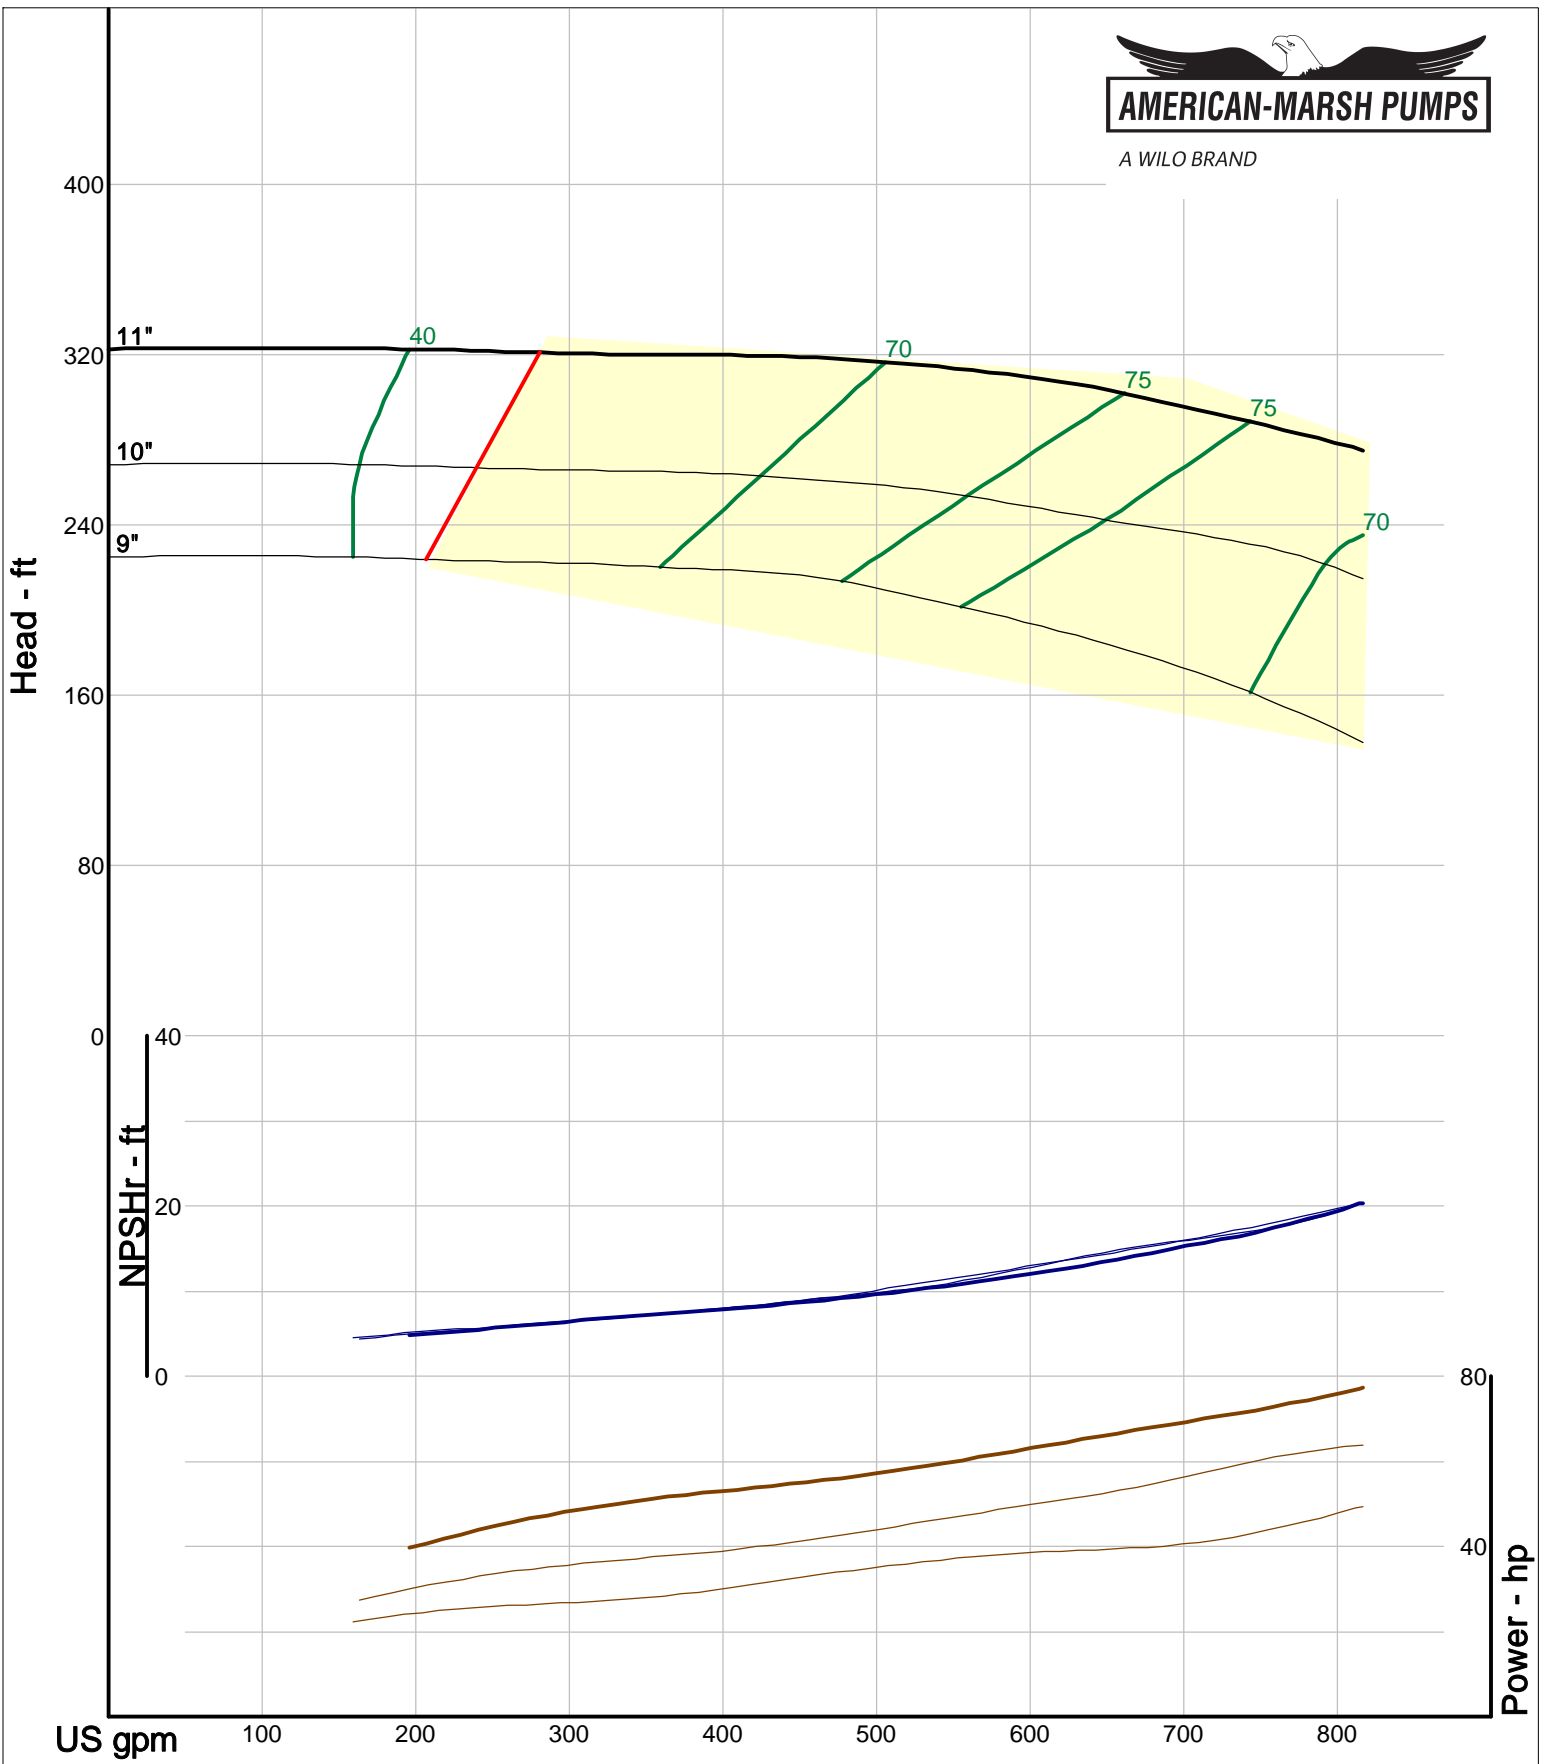

A WILO BRAND

Company: American-Marsh Pumps
Name:
12/10/05

American-Marsh Pumps
Catalog: WTRWKS-2005c.50, vers 2.5c
460_OSD_RV - 3000

Size: 2L3x4-13/RV
Speed: 2900 rpm
Dia: 11 in
Curve: CS-17346