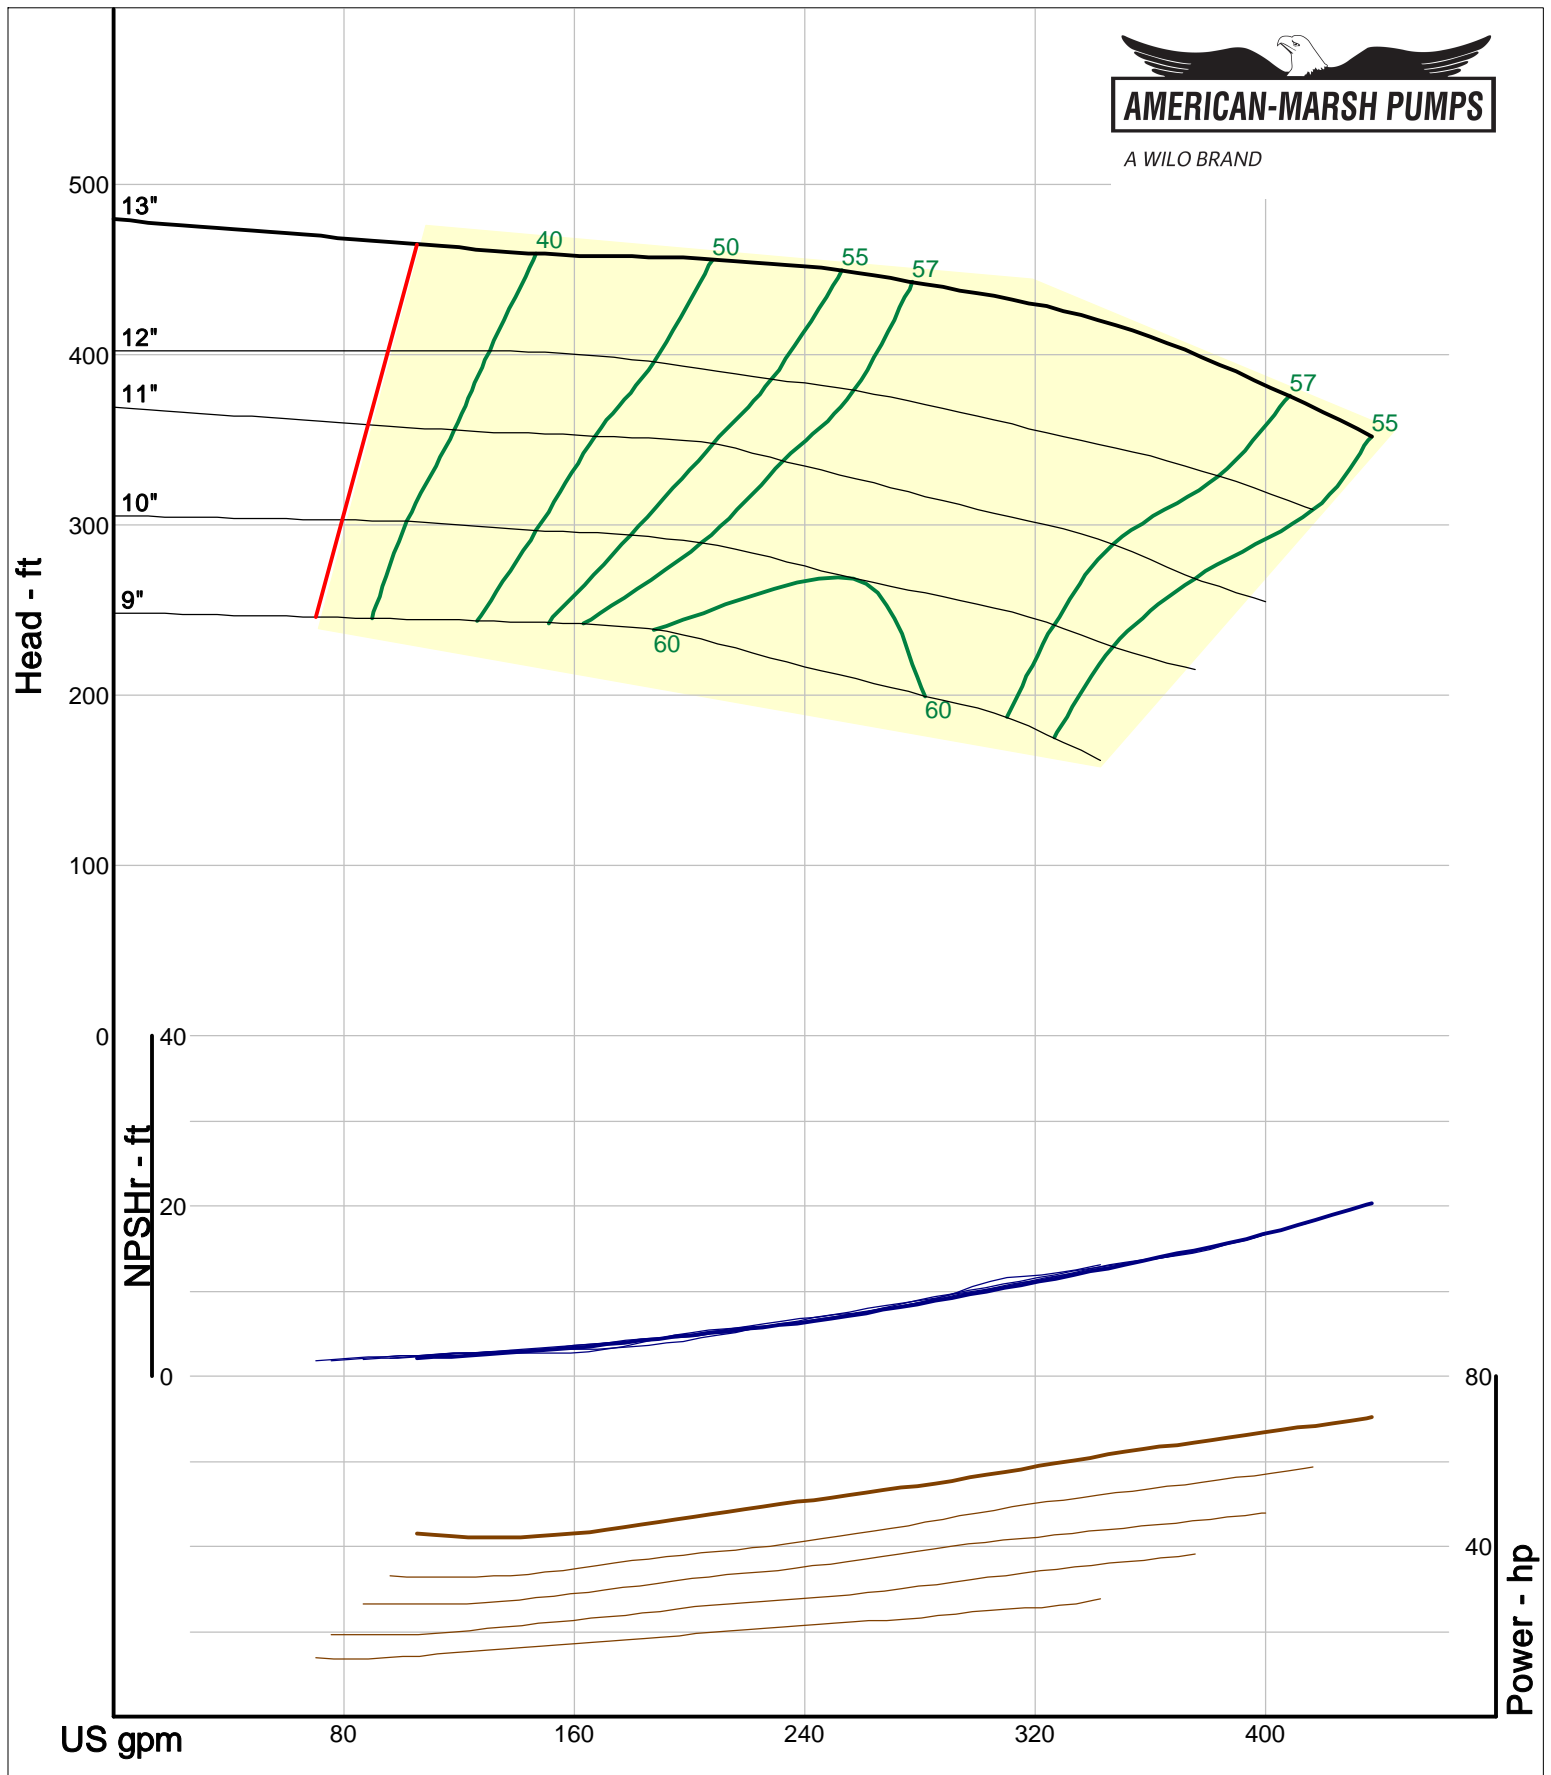

American-Marsh Pumps
Catalog: WTRWKS-2005c.50, vers 2.5c
460_OSD_RV - 3000

Size: 2L1x2-10A/RV
Speed: 2900 rpm
Dia: 10 in
Curve: CS-17321

A WILO BRAND

Company: American-Marsh Pumps
Name:
12/10/05

American-Marsh Pumps
Catalog: WTRWKS-2005c.50, vers 2.5c
460_OSD_RV - 3000

Size: 2L1.5x3-10A/RV
Speed: 2900 rpm
Dia: 10 in
Curve: CS-17324

A WILO BRAND

Company: American-Marsh Pumps
Name:
12/10/05

American-Marsh Pumps
Catalog: WTRWKS-2005c.50, vers 2.5c
460_OSD_RV - 3000

Size: 2L1.5x3-13/RV
Speed: 2900 rpm
Dia: 13 in
Curve: CS-17340