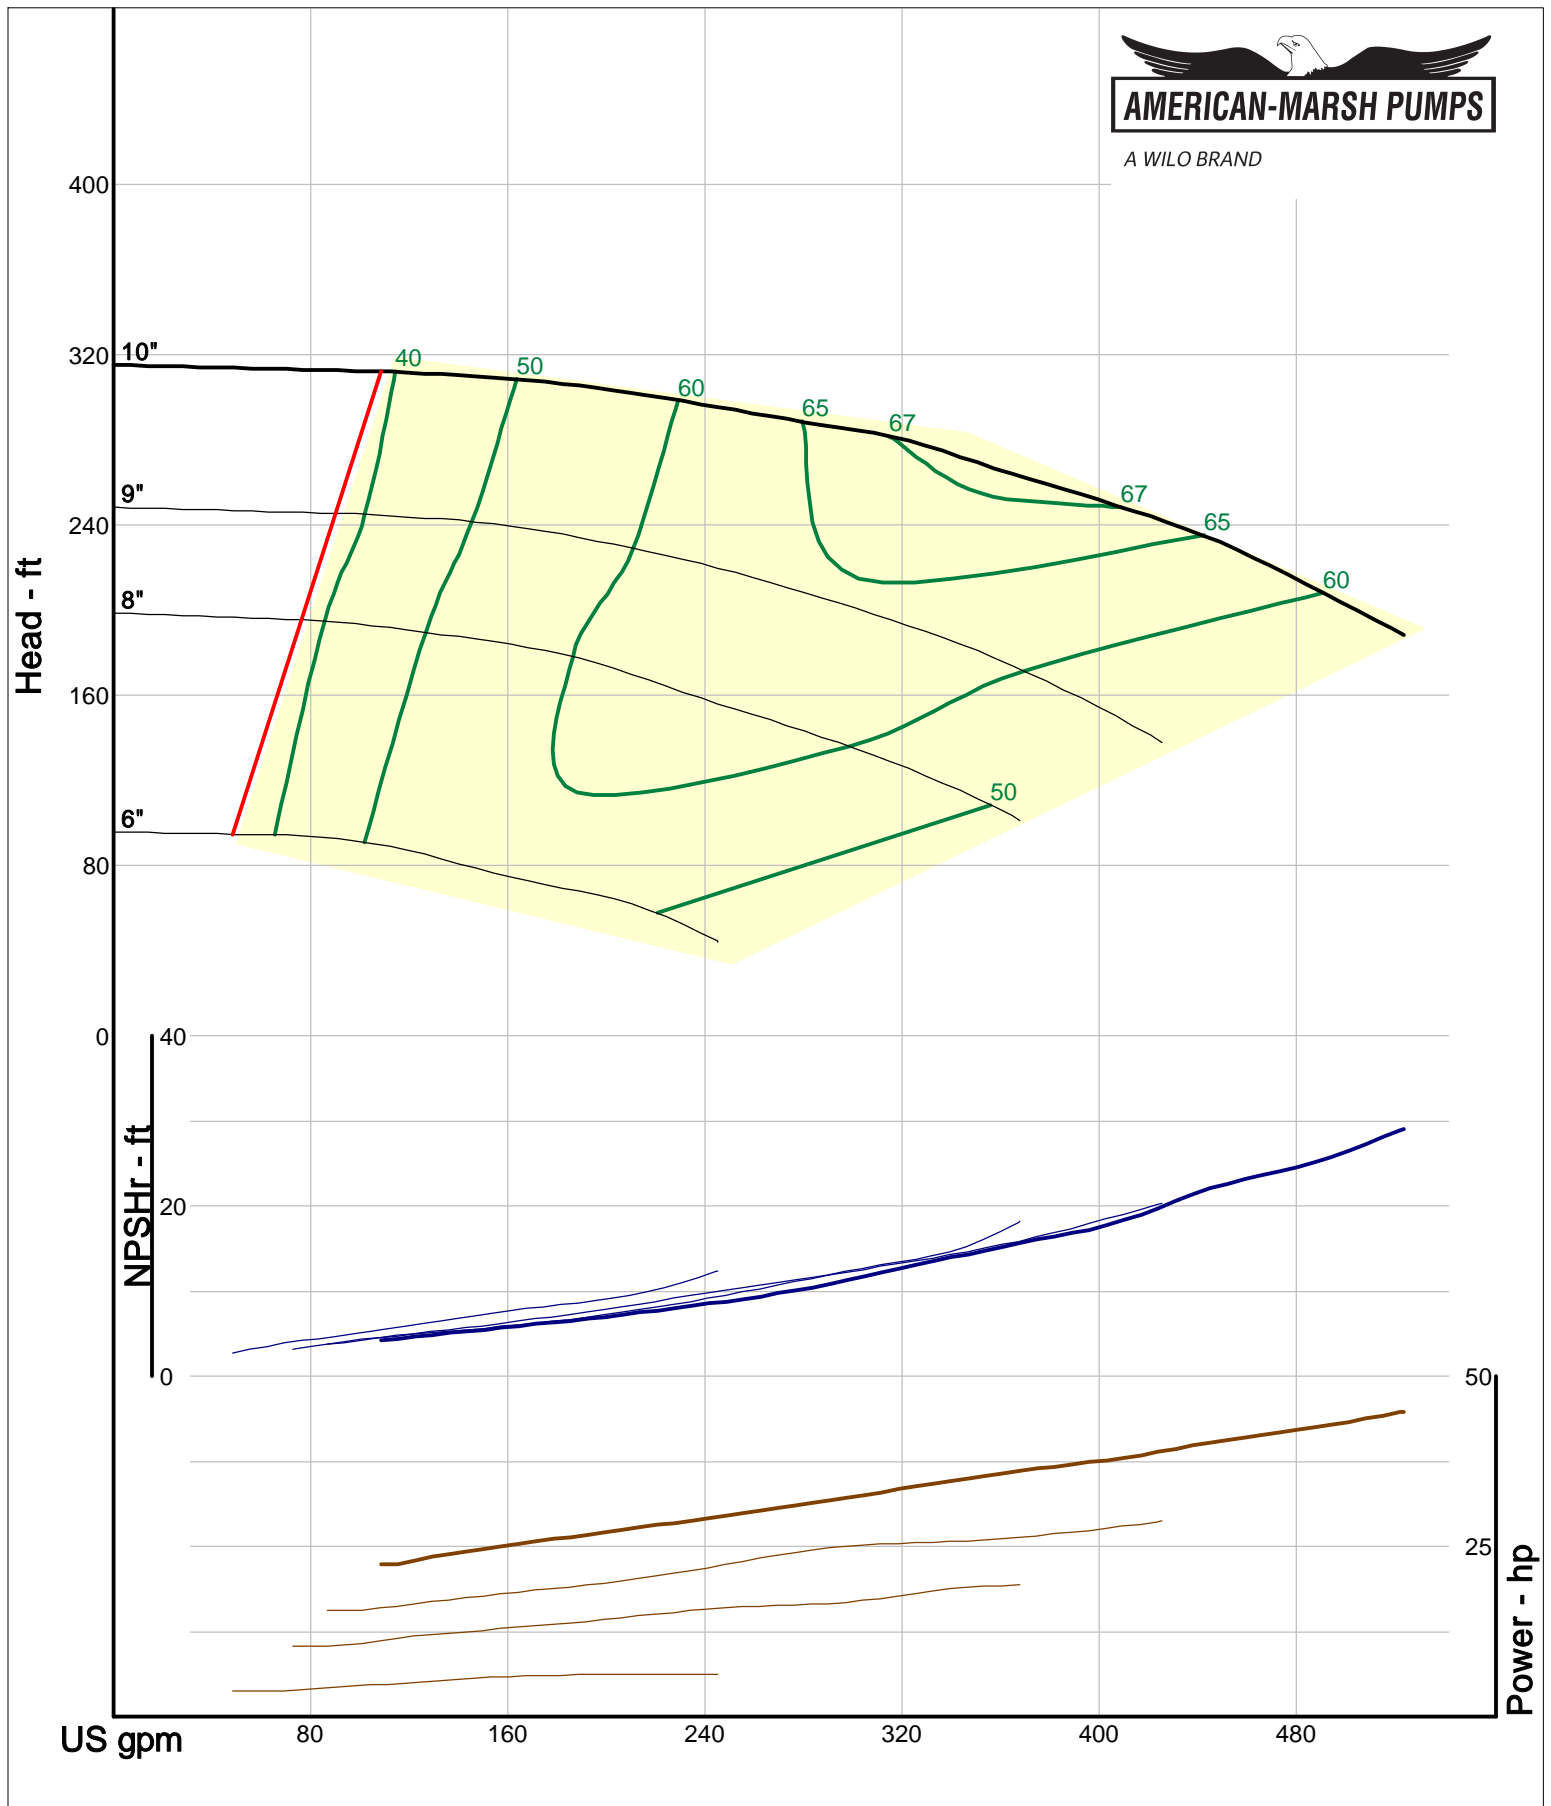

Company: American-Marsh Pumps
Name:
12/10/05

American-Marsh Pumps
Catalog: WTRWKS-2005c.50, vers 2.5c
460_OSD_RV - 3000

Size: 2L2x3-10A/RV
Speed: 2900 rpm
Dia: 10 in
Curve: CS-17327

A WILO BRAND

Company: American-Marsh Pumps
Name:
12/10/05