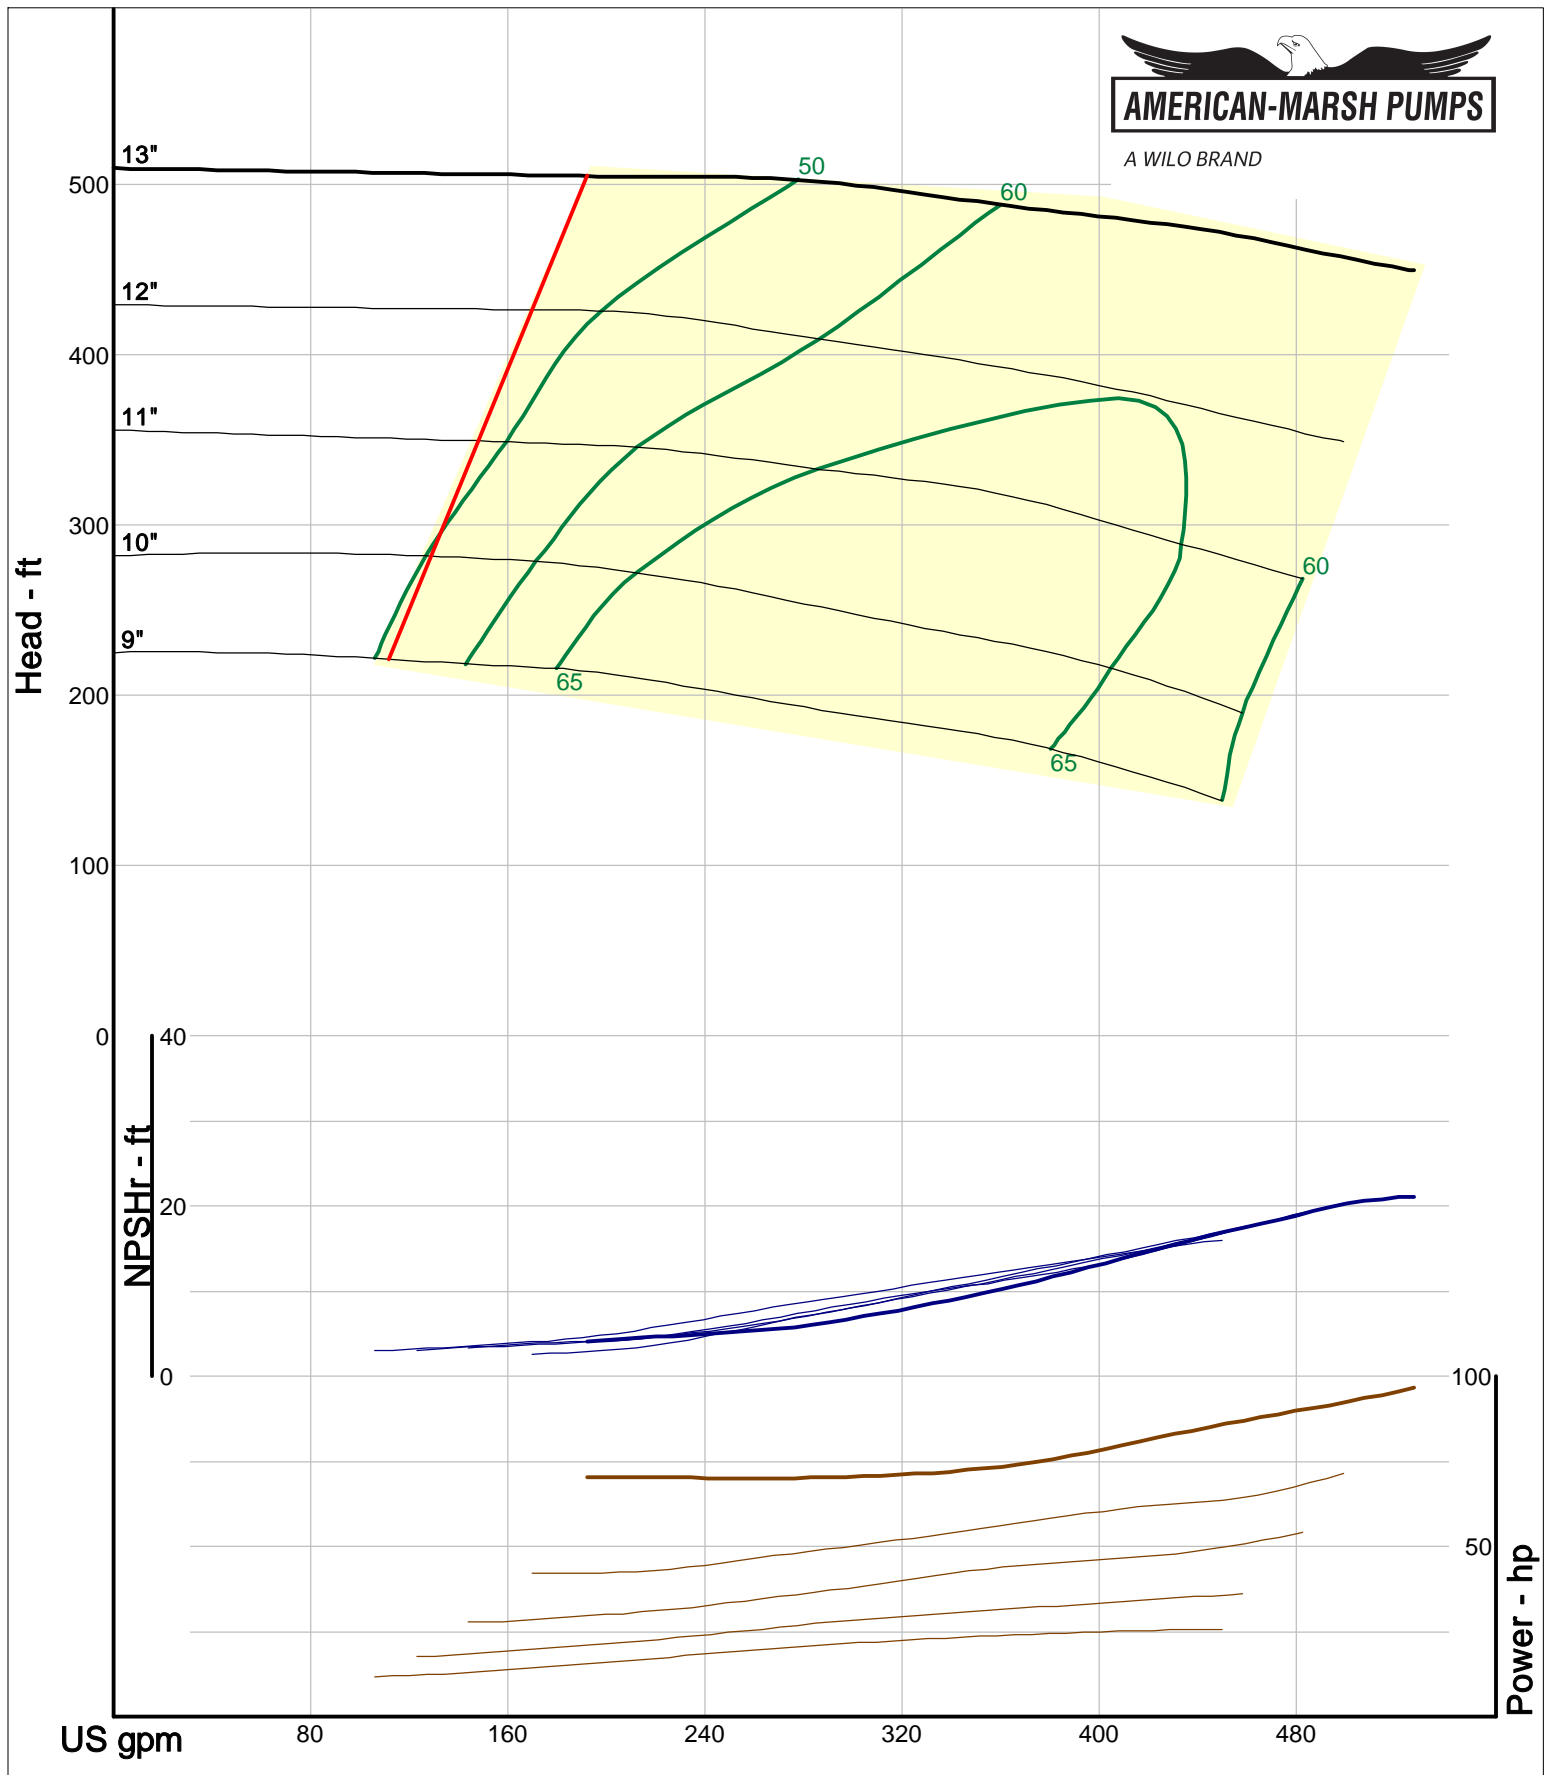

A WILO BRAND

Company: American-Marsh Pumps
Name:
12/10/05

American-Marsh Pumps
Catalog: WTRWKS-2005c.50, vers 2.5c
460_OSD_RV - 3000

Size: 2L2x3-13/RV
Speed: 2900 rpm
Dia: 13 in
Curve: CS-17343