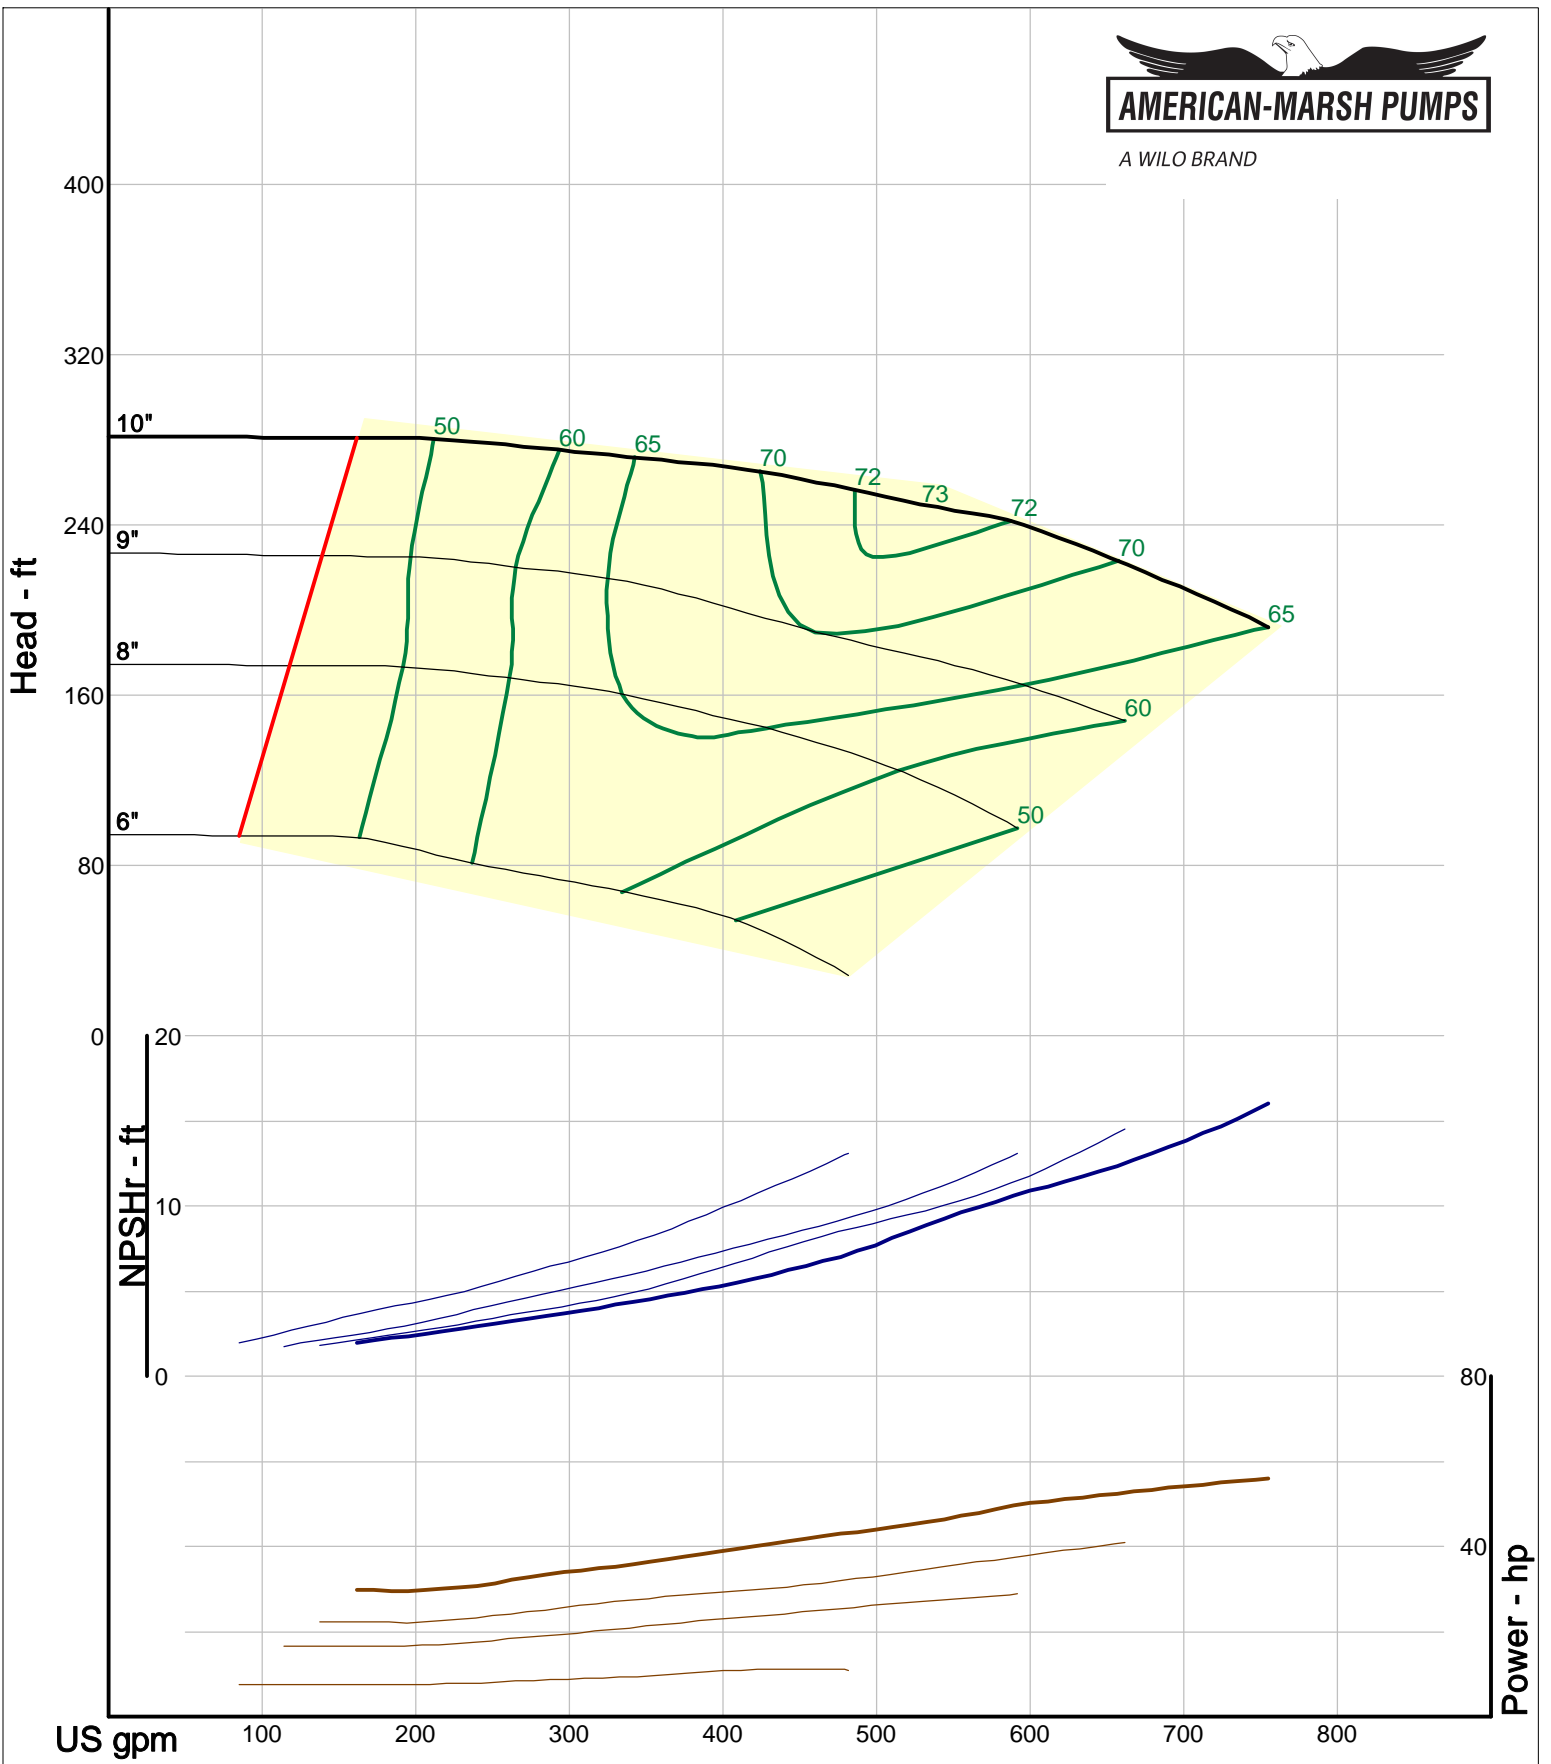

American-Marsh Pumps
Catalog: WTRWKS-2005c.50, vers 2.5c
460_OSD_RV - 3000

Size: 2L2x3-13/RV
Speed: 2900 rpm
Dia: 13 in
Curve: CS-17343

A WILO BRAND

Company: American-Marsh Pumps
Name:
12/10/05

American-Marsh Pumps
Catalog: WTRWKS-2005c.50, vers 2.5c
460_OSD_RV - 3000

Size: 2L3x4-8/RV
Speed: 2900 rpm
Dia: 8.1875 in
Curve: CS-17318

A WILO BRAND

Company: American-Marsh Pumps
Name:
12/10/05

American-Marsh Pumps
Catalog: WTRWKS-2005c.50, vers 2.5c
460_OSD_RV - 3000

Size: 2L3x4-10/RV
Speed: 2900 rpm
Dia: 10 in
Curve: CS-17330