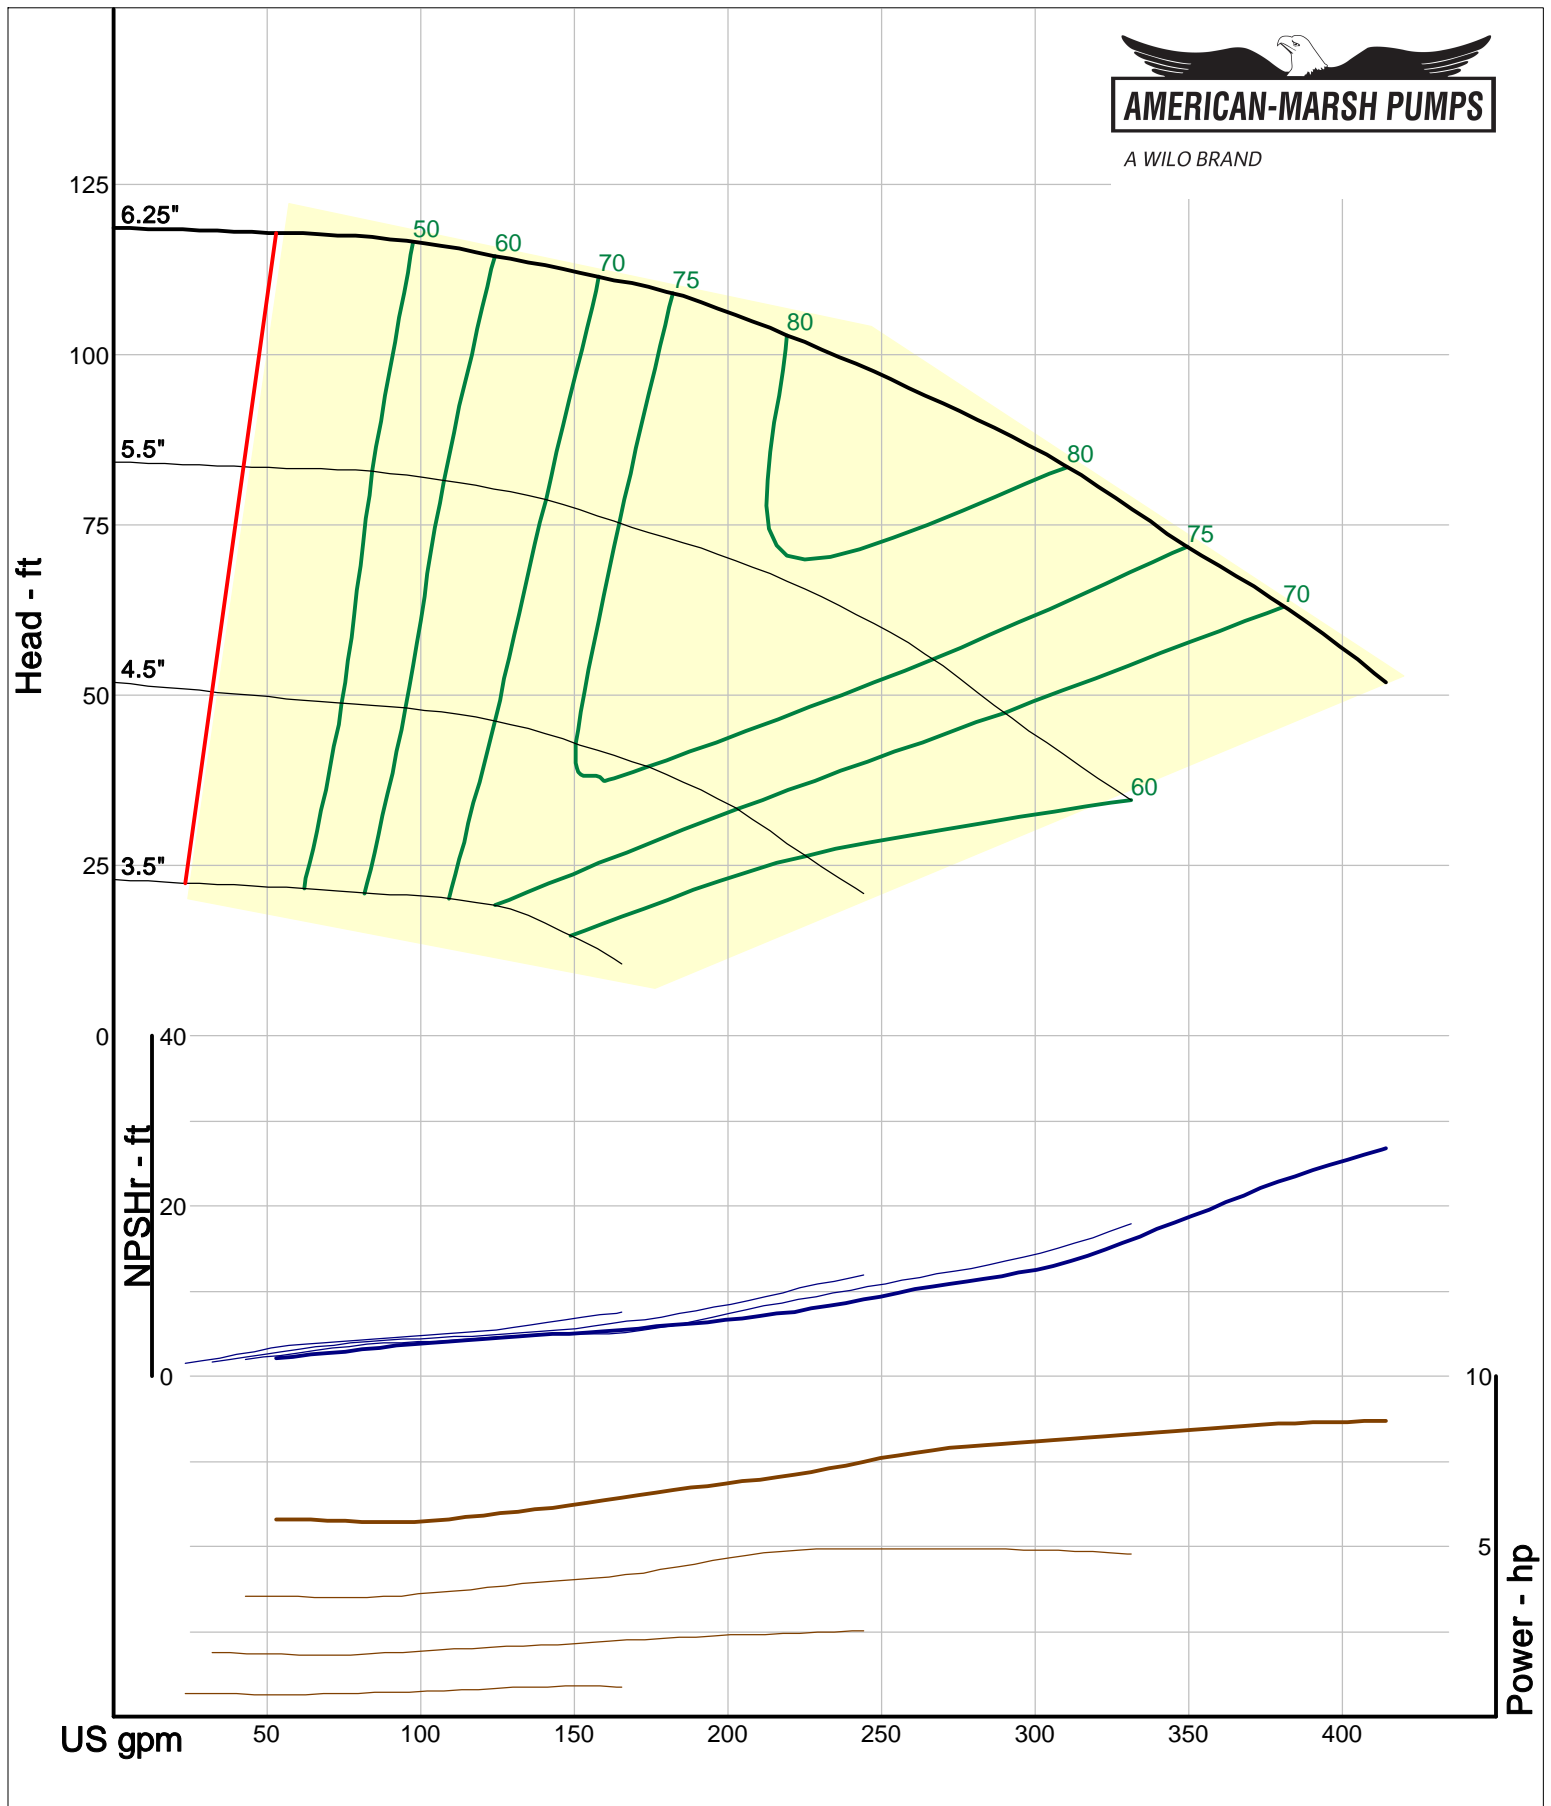

Size: 1L1x1.5-6/RV
 Speed: 2900 rpm
 Dia: 6.25 in
 Curve: CS-17300

A WILO BRAND

Company: American-Marsh Pumps
Name:
12/10/05

American-Marsh Pumps
Catalog: WTRWKS-2005c.50, vers 2.5c
460_OSD_RV - 3000

Size: 1L1x1.5-8/RV
Speed: 2900 rpm
Dia: 8.1875 in
Curve: CS-17309

A WILO BRAND

Company: American-Marsh Pumps
Name:
12/10/05

American-Marsh Pumps
Catalog: WTRWKS-2005c.50, vers 2.5c
460_OSD_RV - 3000

Size: 1L1.5x3-6/RV
Speed: 2900 rpm
Dia: 6.25 in
Curve: CS-17303

A WILO BRAND

Company: American-Marsh Pumps
 Name:
 12/10/05

American-Marsh Pumps
 Catalog: WTRWKS-2005c.50, vers 2.5c
 460_OSD_RV - 3000

Size: 1L1.5x3-8/RV
 Speed: 2900 rpm
 Dia: 8.1875 in
 Curve: CS-17312

A WILO BRAND

American-Marsh Pumps
Catalog: WTRWKS-2005c.50, vers 2.5c
460_OSD_RV - 3000

Size: 2L1x2-10A/RV
Speed: 2900 rpm
Dia: 10 in
Curve: CS-17321

A WILO BRAND

Company: American-Marsh Pumps
Name:
12/10/05

American-Marsh Pumps
Catalog: WTRWKS-2005c.50, vers 2.5c
460_OSD_RV - 3000