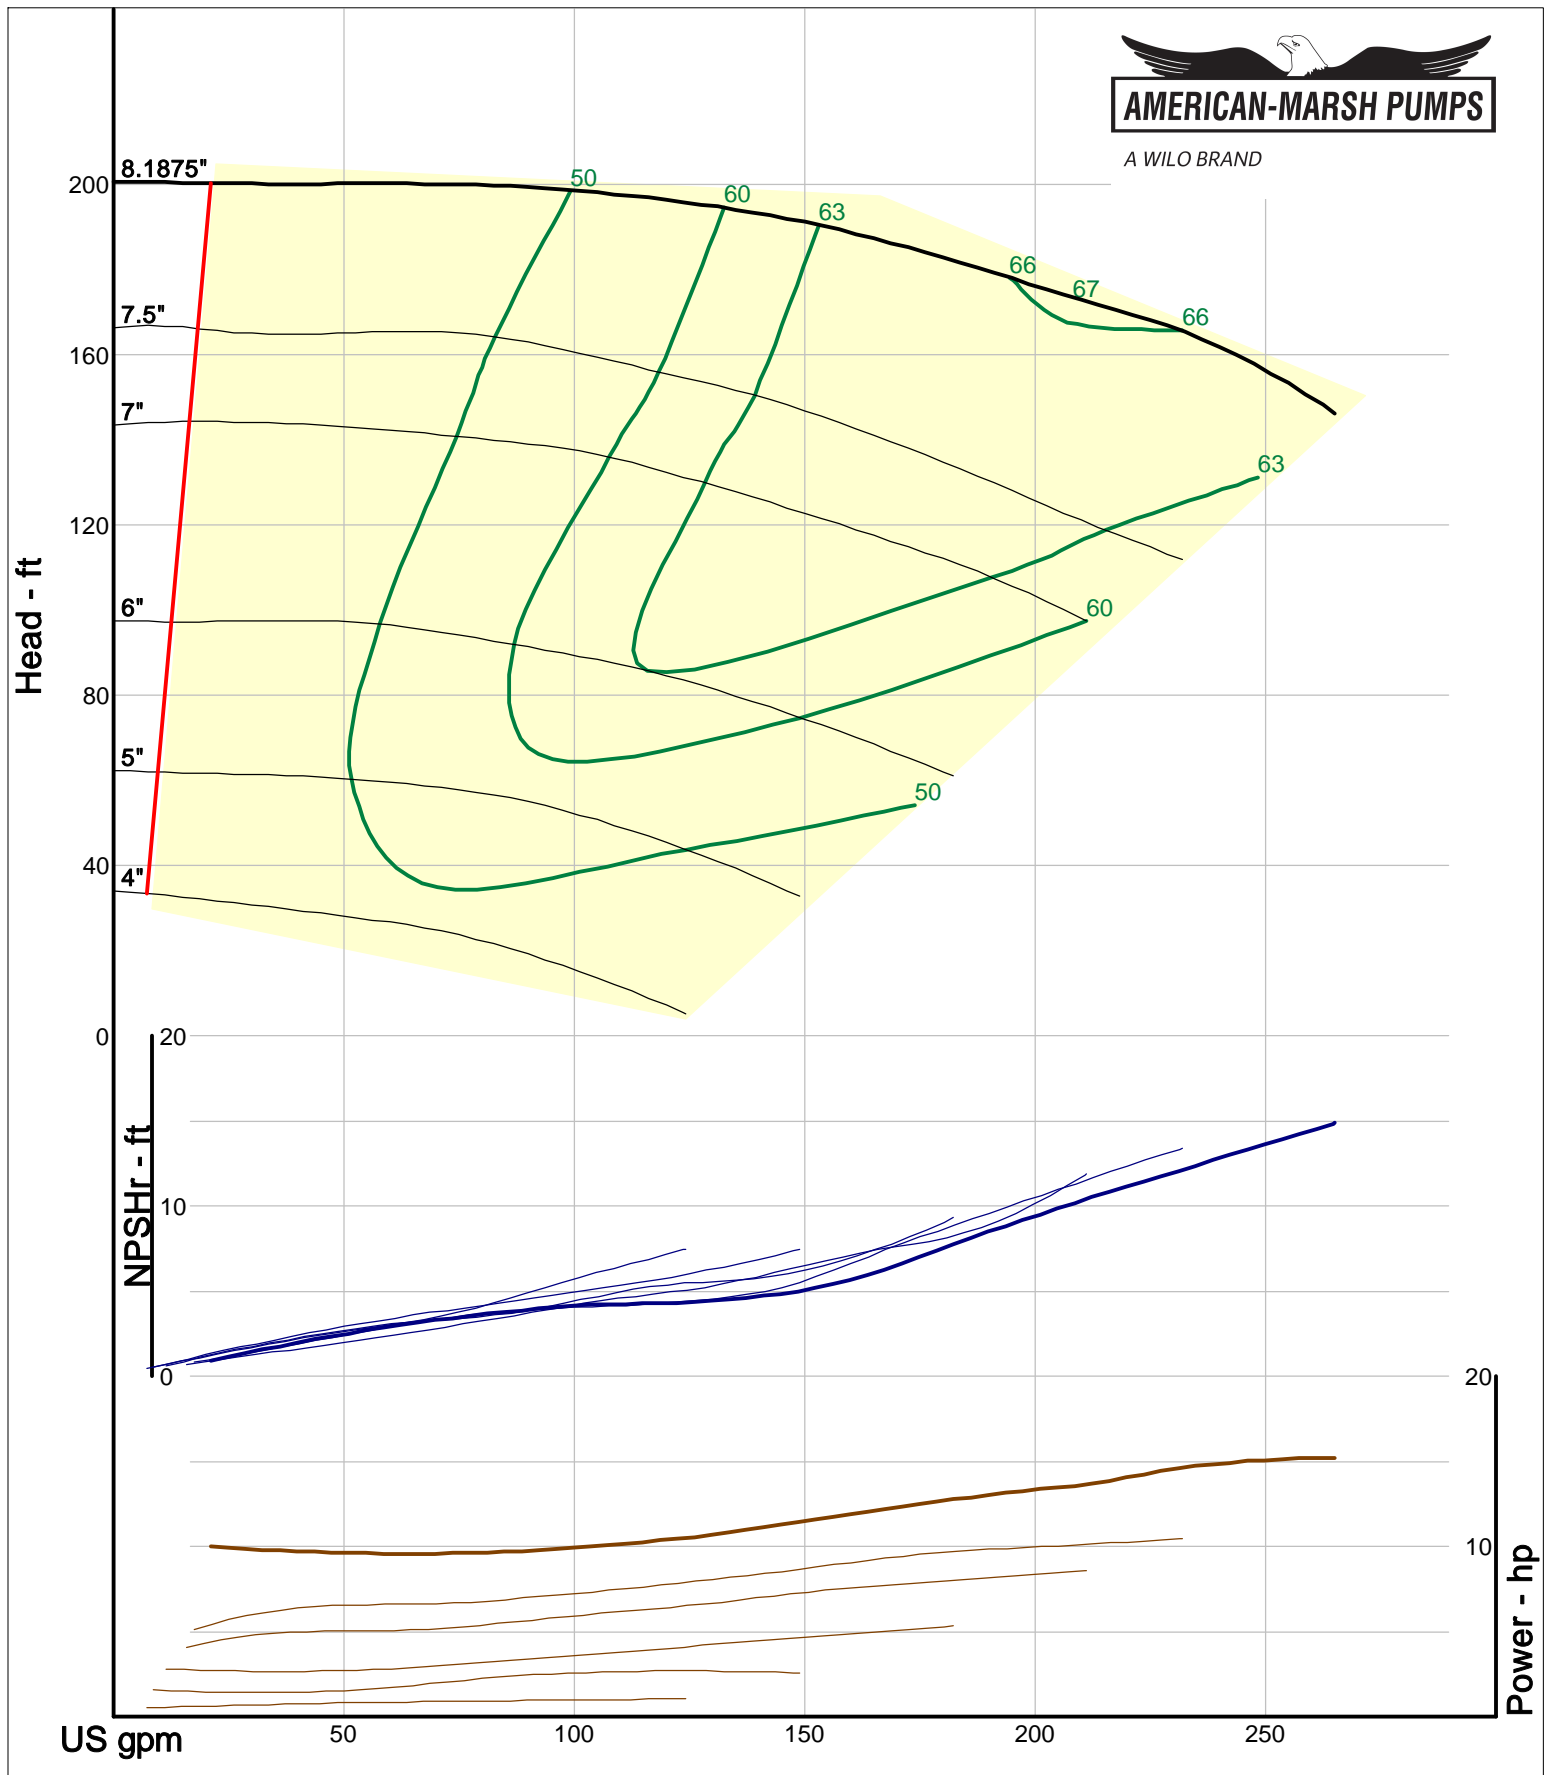

Size: 1L1x1.5-6/RV
 Speed: 2900 rpm
 Dia: 6.25 in
 Curve: CS-17300

A WILO BRAND

Company: American-Marsh Pumps
Name:
12/10/05

American-Marsh Pumps
Catalog: WTRWKS-2005c.50, vers 2.5c
460_OSD_RV - 3000

Size: 1L1x1.5-8/RV
Speed: 2900 rpm
Dia: 8.1875 in
Curve: CS-17309

A WILO BRAND

Company: American-Marsh Pumps
Name:
12/10/05

American-Marsh Pumps
Catalog: WTRWKS-2005c.50, vers 2.5c
460_OSD_RV - 3000

Size: 1L1.5x3-6/RV
Speed: 2900 rpm
Dia: 6.25 in
Curve: CS-17303

A WILO BRAND

Company: American-Marsh Pumps
 Name:
 12/10/05

American-Marsh Pumps
 Catalog: WTRWKS-2005c.50, vers 2.5c
 460_OSD_RV - 3000

Size: 1L1.5x3-8/RV
 Speed: 2900 rpm
 Dia: 8.1875 in
 Curve: CS-17312

A WILO BRAND

American-Marsh Pumps
Catalog: WTRWKS-2005c.50, vers 2.5c
460_OSD_RV - 3000

Size: 2L1x2-10A/RV
Speed: 2900 rpm
Dia: 10 in
Curve: CS-17321

A WILO BRAND

Company: American-Marsh Pumps
Name:
12/10/05

American-Marsh Pumps
Catalog: WTRWKS-2005c.50, vers 2.5c
460_OSD_RV - 3000