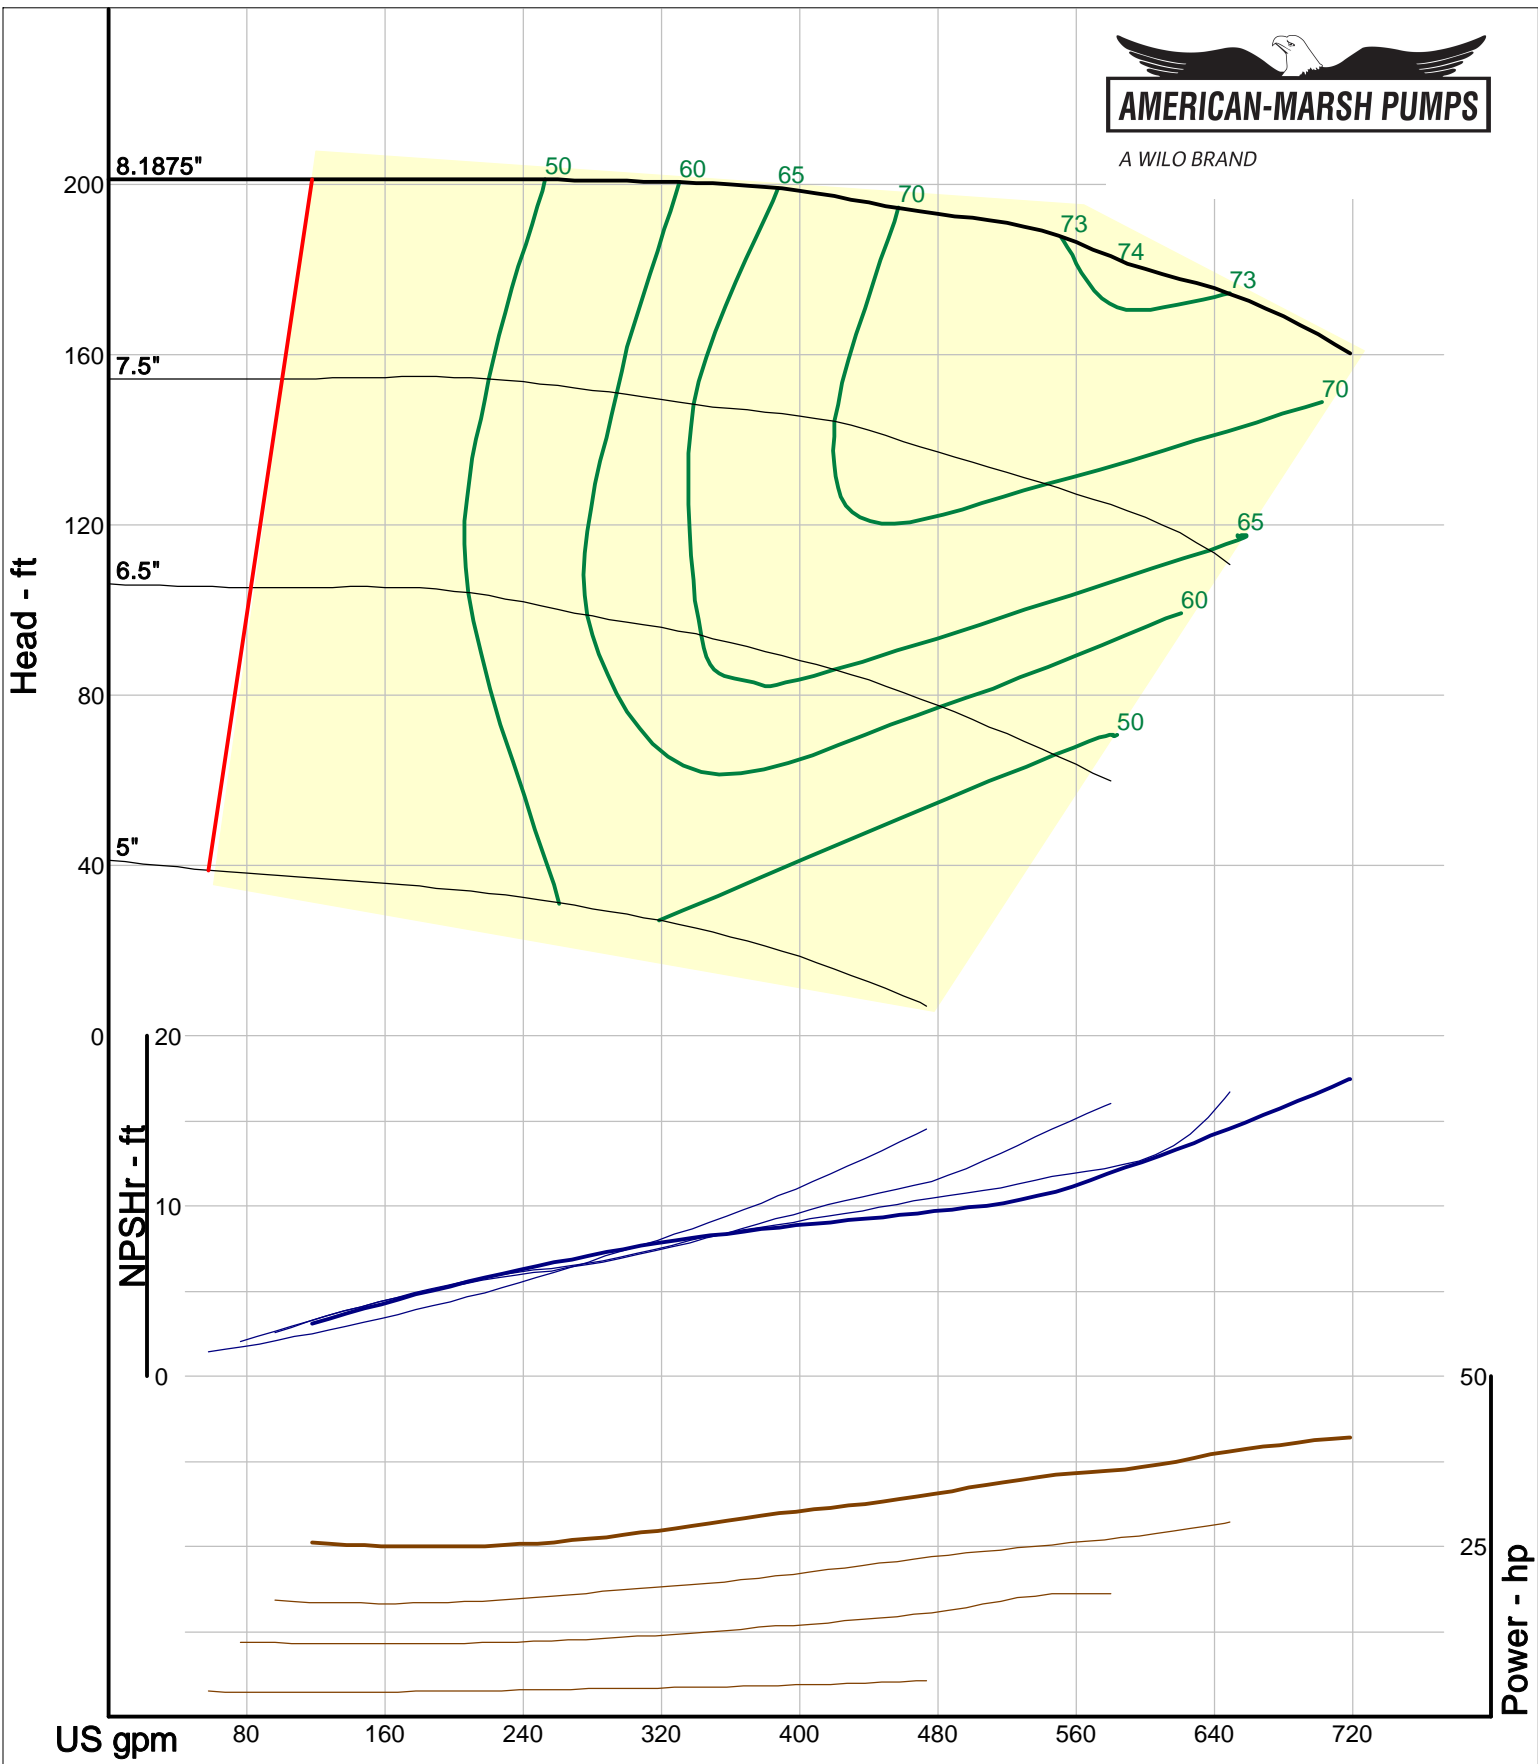

Company: American-Marsh Pumps
Name:
12/10/05

American-Marsh Pumps
Catalog: WTRWKS-2005c.50, vers 2.5c
460_OSD_RV - 3000

Size: 2L2x3-10A/RV
Speed: 2900 rpm
Dia: 10 in
Curve: CS-17327

A WILO BRAND

Company: American-Marsh Pumps
Name:
12/10/05

American-Marsh Pumps
Catalog: WTRWKS-2005c.50, vers 2.5c
460_OSD_RV - 3000

Size: 2L2x3-13/RV
Speed: 2900 rpm
Dia: 13 in
Curve: CS-17343

A WILO BRAND

Company: American-Marsh Pumps
Name:
12/10/05

American-Marsh Pumps
Catalog: WTRWKS-2005c.50, vers 2.5c
460_OSD_RV - 3000