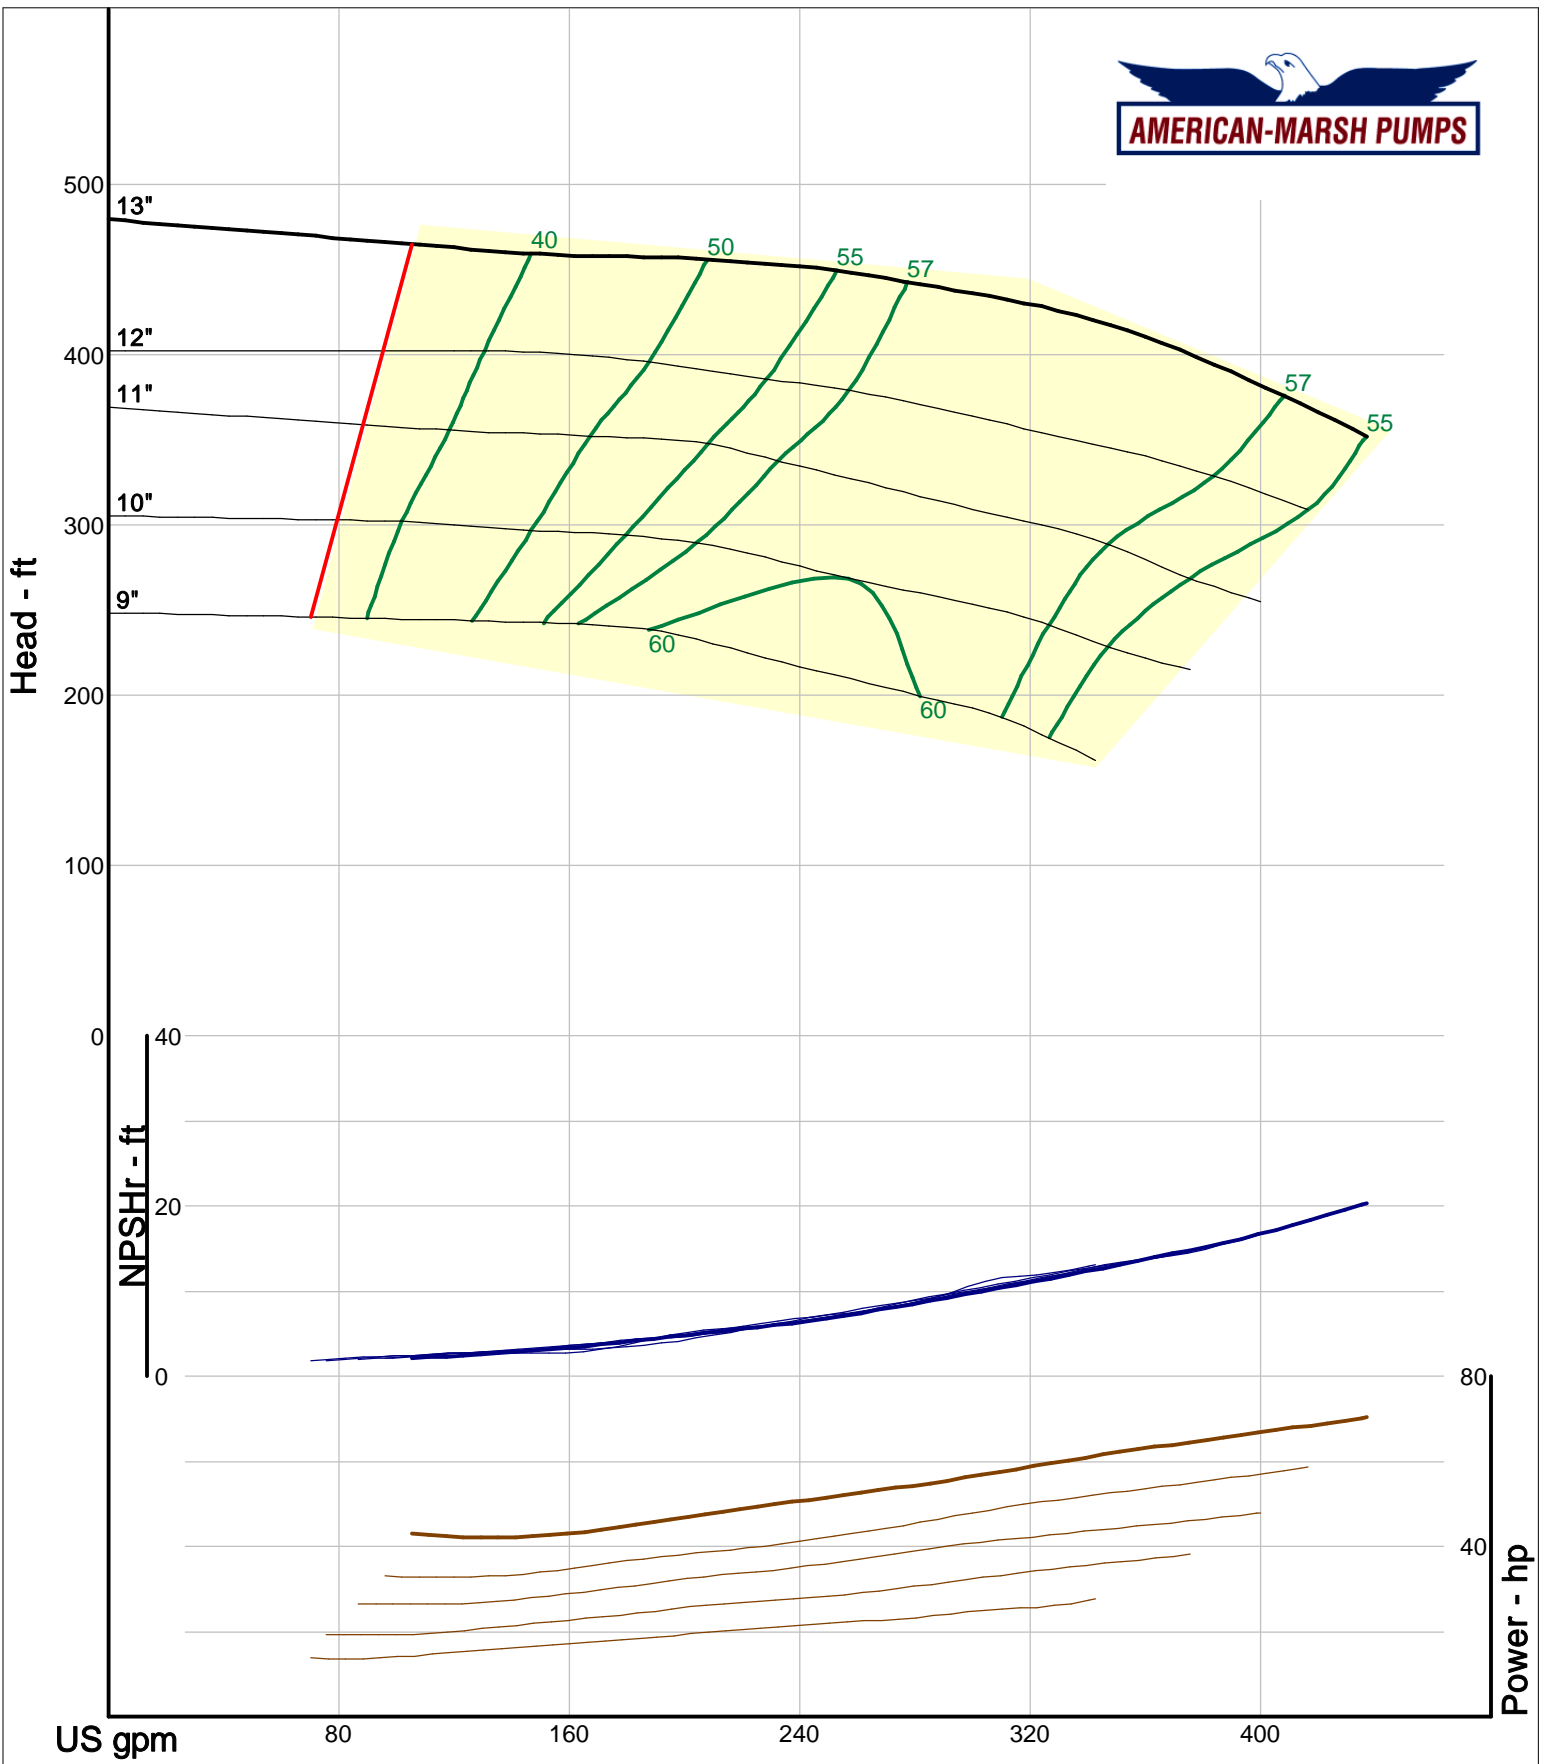

American-Marsh Pumps
 Catalog: WTRWKS-2005c.50, vers 2.5c
 460_OSD_RV - 3000

Size: 1L1.5x3-6/RV
 Speed: 2900 rpm
 Dia: 6.25 in
 Curve: CS-17303

Company: American-Marsh Pumps
 Name:
 12/10/05

American-Marsh Pumps
 Catalog: WTRWKS-2005c.50, vers 2.5c
 460_OSD_RV - 3000

Company: American-Marsh Pumps
 Name:
 12/10/05

American-Marsh Pumps
 Catalog: WTRWKS-2005c.50, vers 2.5c
 460_OSD_RV - 3000

Size: 2L1x2-10A/RV
 Speed: 2900 rpm
 Dia: 10 in
 Curve: CS-17321

Company: American-Marsh Pumps
 Name:
 12/10/05

American-Marsh Pumps
 Catalog: WTRWKS-2005c.50, vers 2.5c
 460_OSD_RV - 3000

Size: 2L1.5x3-10A/RV
 Speed: 2900 rpm
 Dia: 10 in
 Curve: CS-17324

Company: American-Marsh Pumps
 Name:
 12/10/05

American-Marsh Pumps
 Catalog: WTRWKS-2005c.50, vers 2.5c
 460_OSD_RV - 3000

Size: 2L1.5x3-13/RV
 Speed: 2900 rpm
 Dia: 13 in
 Curve: CS-17340

Company: American-Marsh Pumps
 Name:
 12/10/05

American-Marsh Pumps
 Catalog: WTRWKS-2005c.50, vers 2.5c
 460_OSD_RV - 3000

Size: 2L2x3-8/RV
 Speed: 2900 rpm
 Dia: 8.1875 in
 Curve: CS-17315