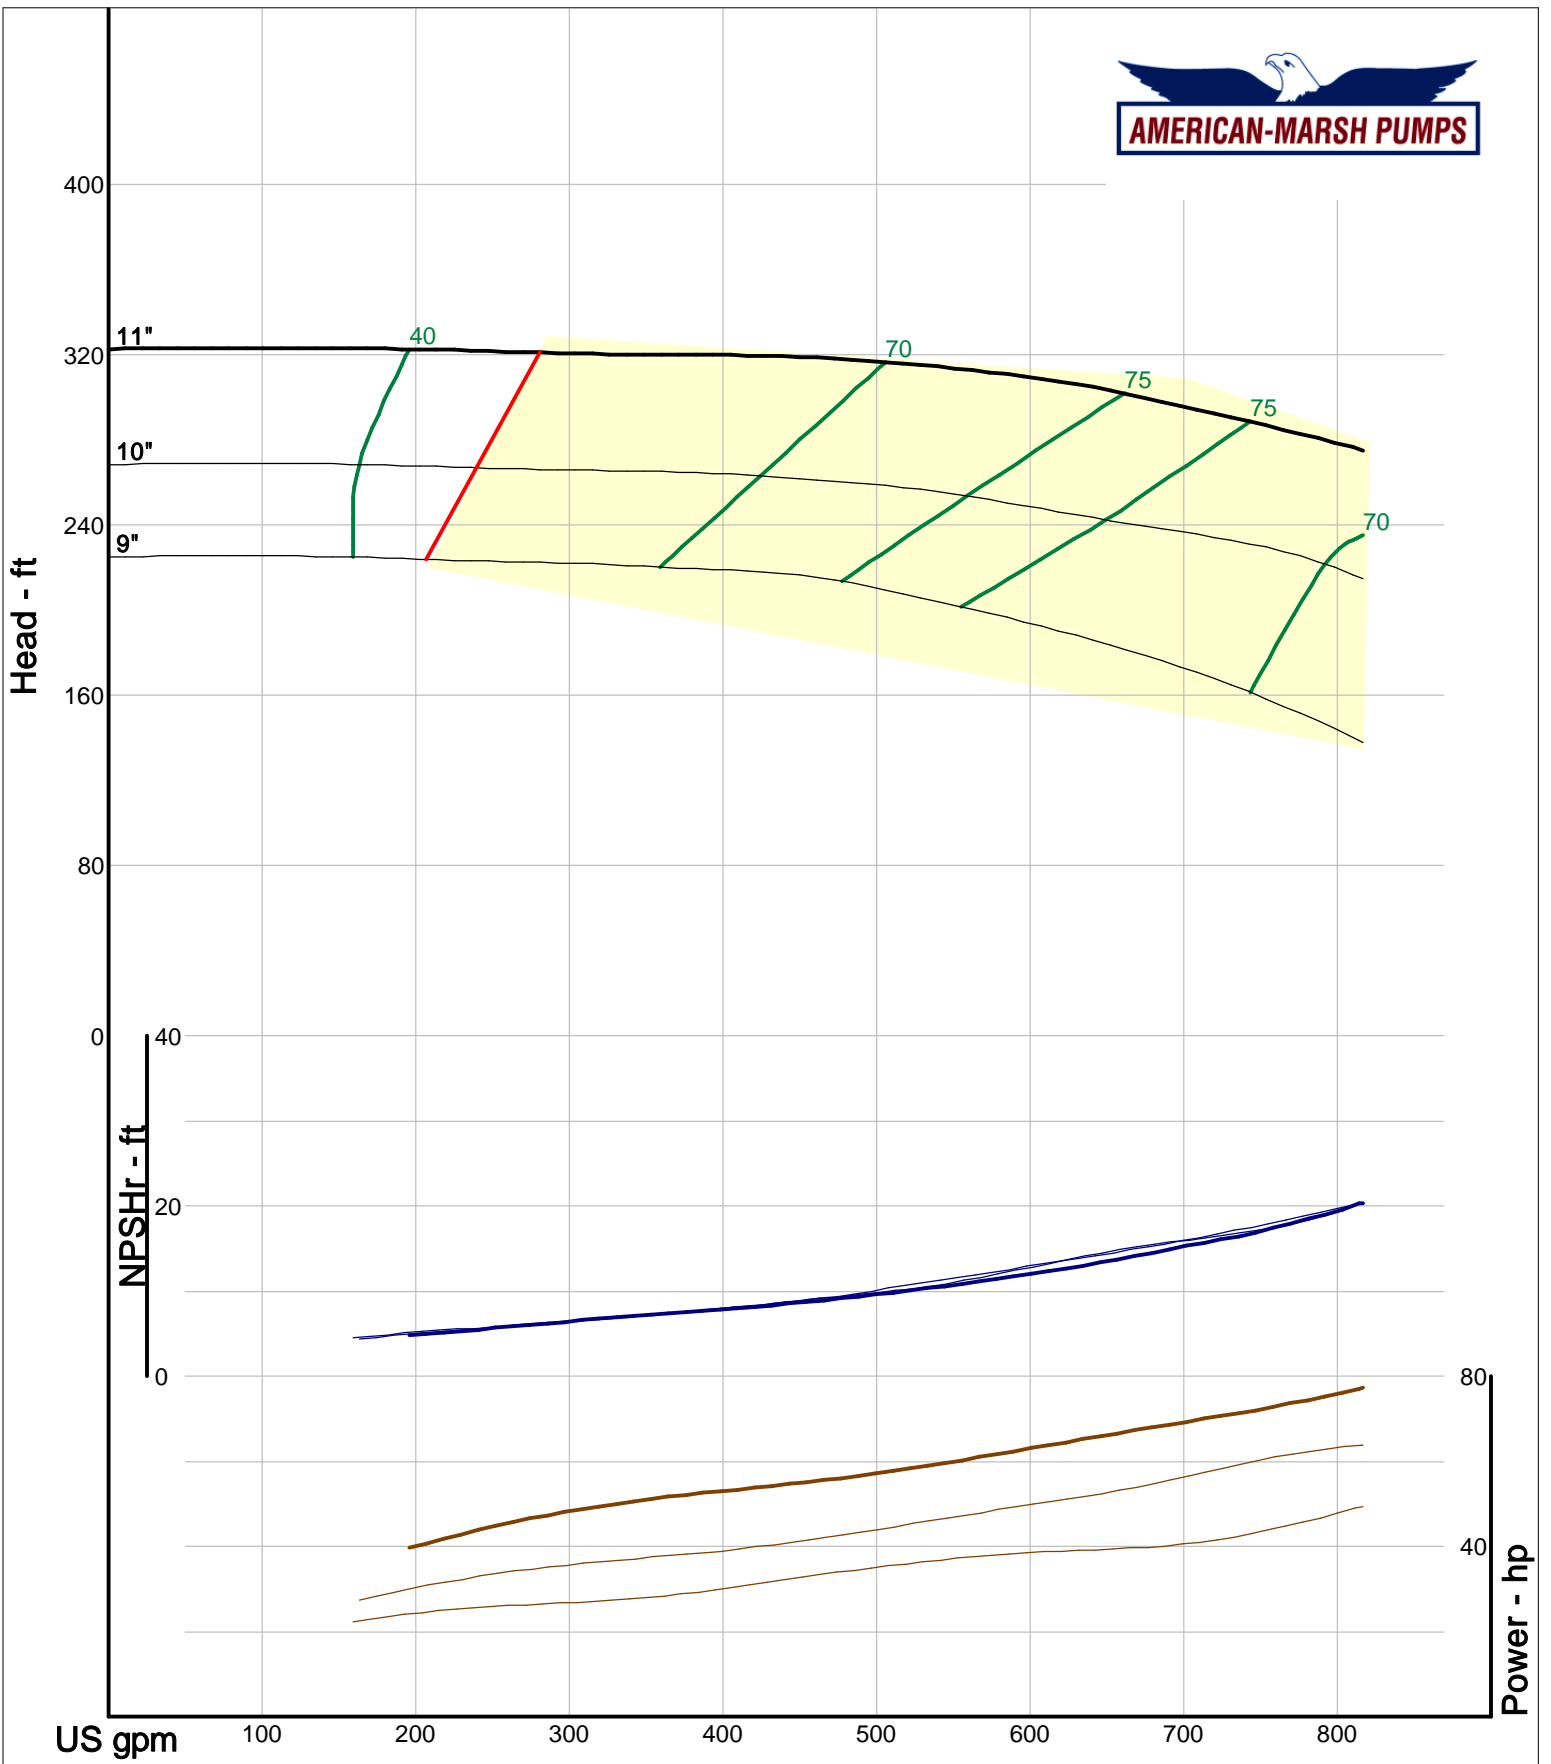

Company: American-Marsh Pumps
 Name:
 12/10/05

American-Marsh Pumps
 Catalog: WTRWKS-2005c.50, vers 2.5c
 460_OSD_RV - 3000

Size: 2L2x3-10A/RV
 Speed: 2900 rpm
 Dia: 10 in
 Curve: CS-17327

Company: American-Marsh Pumps
 Name:
 12/10/05

American-Marsh Pumps
 Catalog: WTRWKS-2005c.50, vers 2.5c
 460_OSD_RV - 3000

Size: 2L2x3-13/RV
 Speed: 2900 rpm
 Dia: 13 in
 Curve: CS-17343

Company: American-Marsh Pumps
 Name:
 12/10/05

American-Marsh Pumps
 Catalog: WTRWKS-2005c.50, vers 2.5c
 460_OSD_RV - 3000

Size: 2L3x4-8/RV
 Speed: 2900 rpm
 Dia: 8.1875 in
 Curve: CS-17318

Company: American-Marsh Pumps
 Name:
 12/10/05

American-Marsh Pumps
 Catalog: WTRWKS-2005c.50, vers 2.5c
 460_OSD_RV - 3000

Size: 2L3x4-10/RV
 Speed: 2900 rpm
 Dia: 10 in
 Curve: CS-17330

American-Marsh Pumps
 Catalog: WTRWKS-2005c.50, vers 2.5c
 460_OSD_RV - 3000

Size: 2L4x6-10/RV
 Speed: 2900 rpm
 Dia: 10 in
 Curve: CS-17335