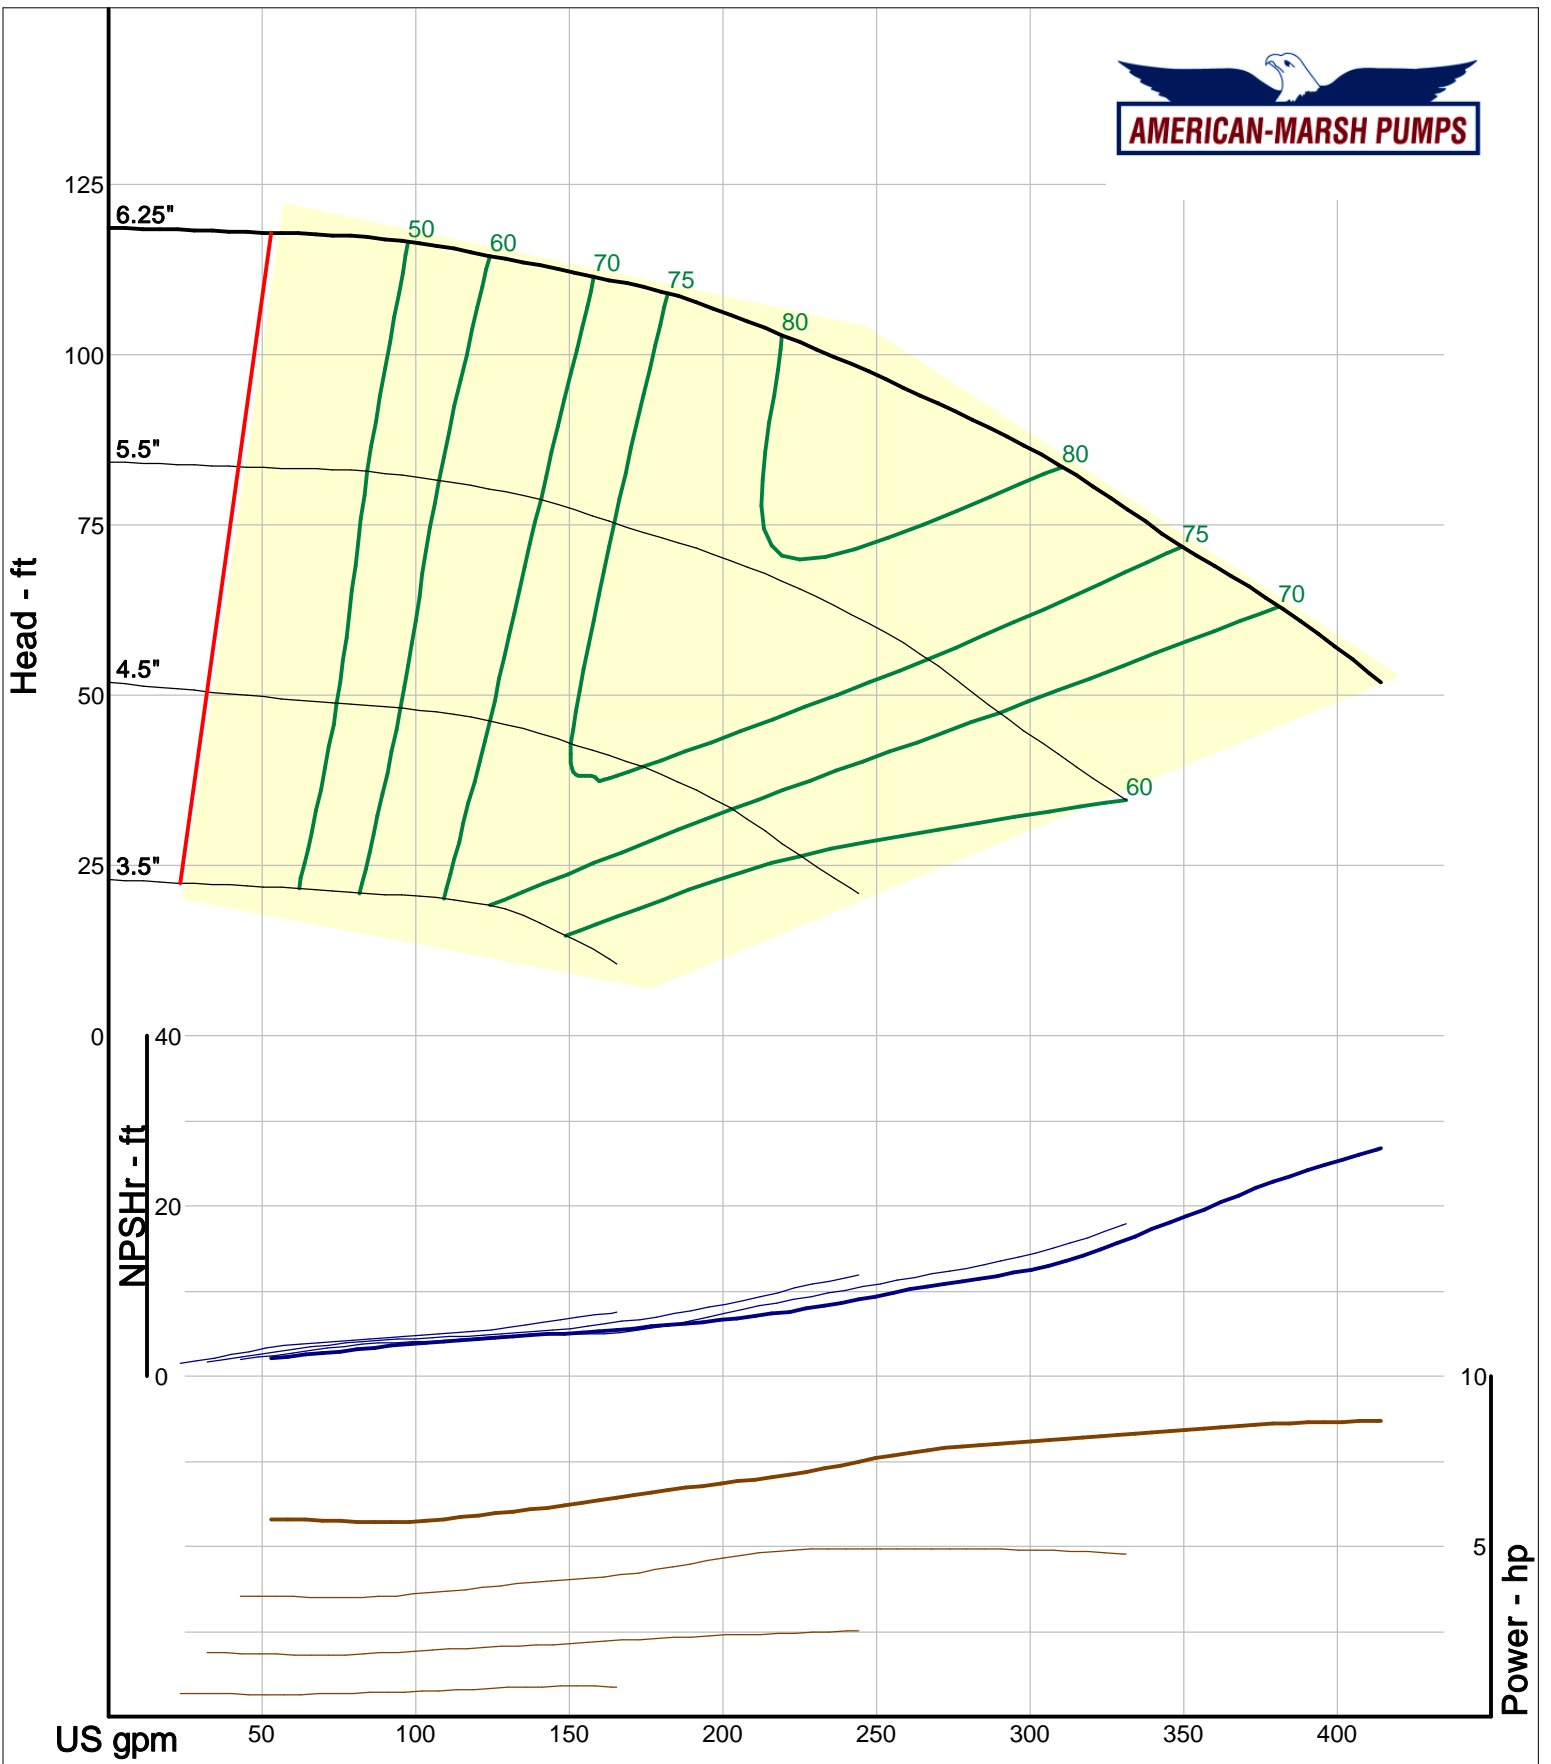

Company: American-Marsh Pumps
Name:
12/10/05

American-Marsh Pumps
Catalog: WTRWKS-2005c.50, vers 2.5c
460_OSD_RV - 3000

Size: 1L2x3-6/RV
Speed: 2900 rpm
Dia: 6.25 in
Curve: CS-17306