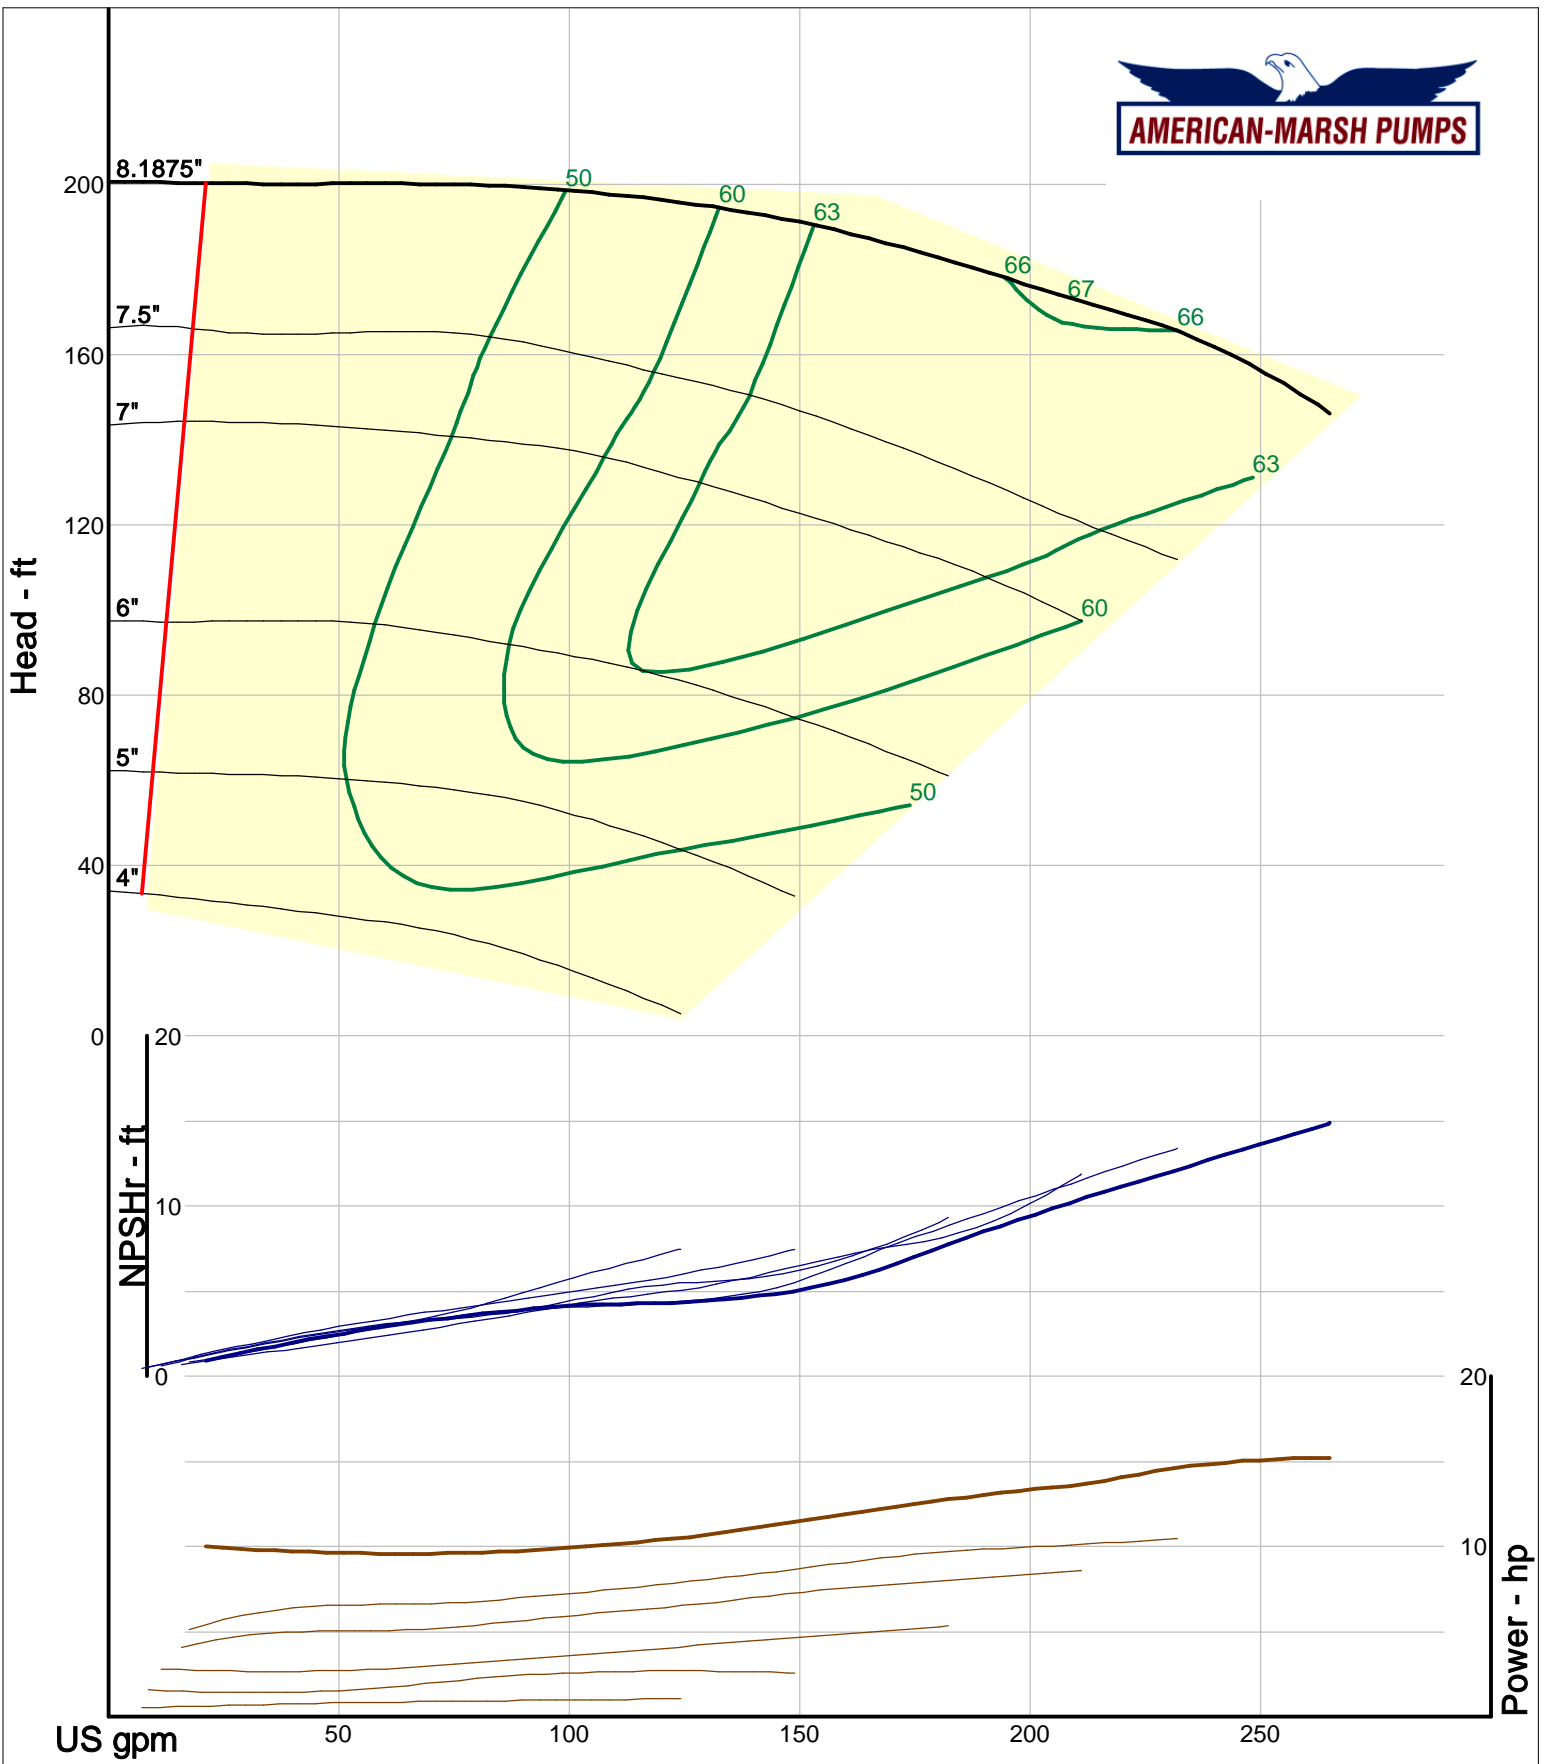

460 Series ANSI Process

3000 RPM Performance Curves
Reverse Vane Impellers

Company: American-Marsh Pumps
 Name:
 12/10/05

American-Marsh Pumps
 Catalog: WTRWKS-2005c.50, vers 2.5c
 460_OSD_RV - 3000

Size: 1L1x1.5-6/RV
 Speed: 2900 rpm
 Dia: 6.25 in
 Curve: CS-17300

Company: American-Marsh Pumps
 Name:
 12/10/05

American-Marsh Pumps
 Catalog: WTRWKS-2005c.50, vers 2.5c
 460_OSD_RV - 3000

Size: 1L1x1.5-8/RV
 Speed: 2900 rpm
 Dia: 8.1875 in
 Curve: CS-17309

Company: American-Marsh Pumps
 Name:
 12/10/05

American-Marsh Pumps
 Catalog: WTRWKS-2005c.50, vers 2.5c
 460_OSD_RV - 3000

Size: 1L1.5x3-6/RV
 Speed: 2900 rpm
 Dia: 6.25 in
 Curve: CS-17303

Company: American-Marsh Pumps
 Name:
 12/10/05

American-Marsh Pumps
 Catalog: WTRWKS-2005c.50, vers 2.5c
 460_OSD_RV - 3000

American-Marsh Pumps
 Catalog: WTRWKS-2005c.50, vers 2.5c
 460_OSD_RV - 3000

Size: 2L1.5x3-10A/RV
 Speed: 2900 rpm
 Dia: 10 in
 Curve: CS-17324

Company: American-Marsh Pumps
 Name:
 12/10/05

American-Marsh Pumps
 Catalog: WTRWKS-2005c.50, vers 2.5c
 460_OSD_RV - 3000