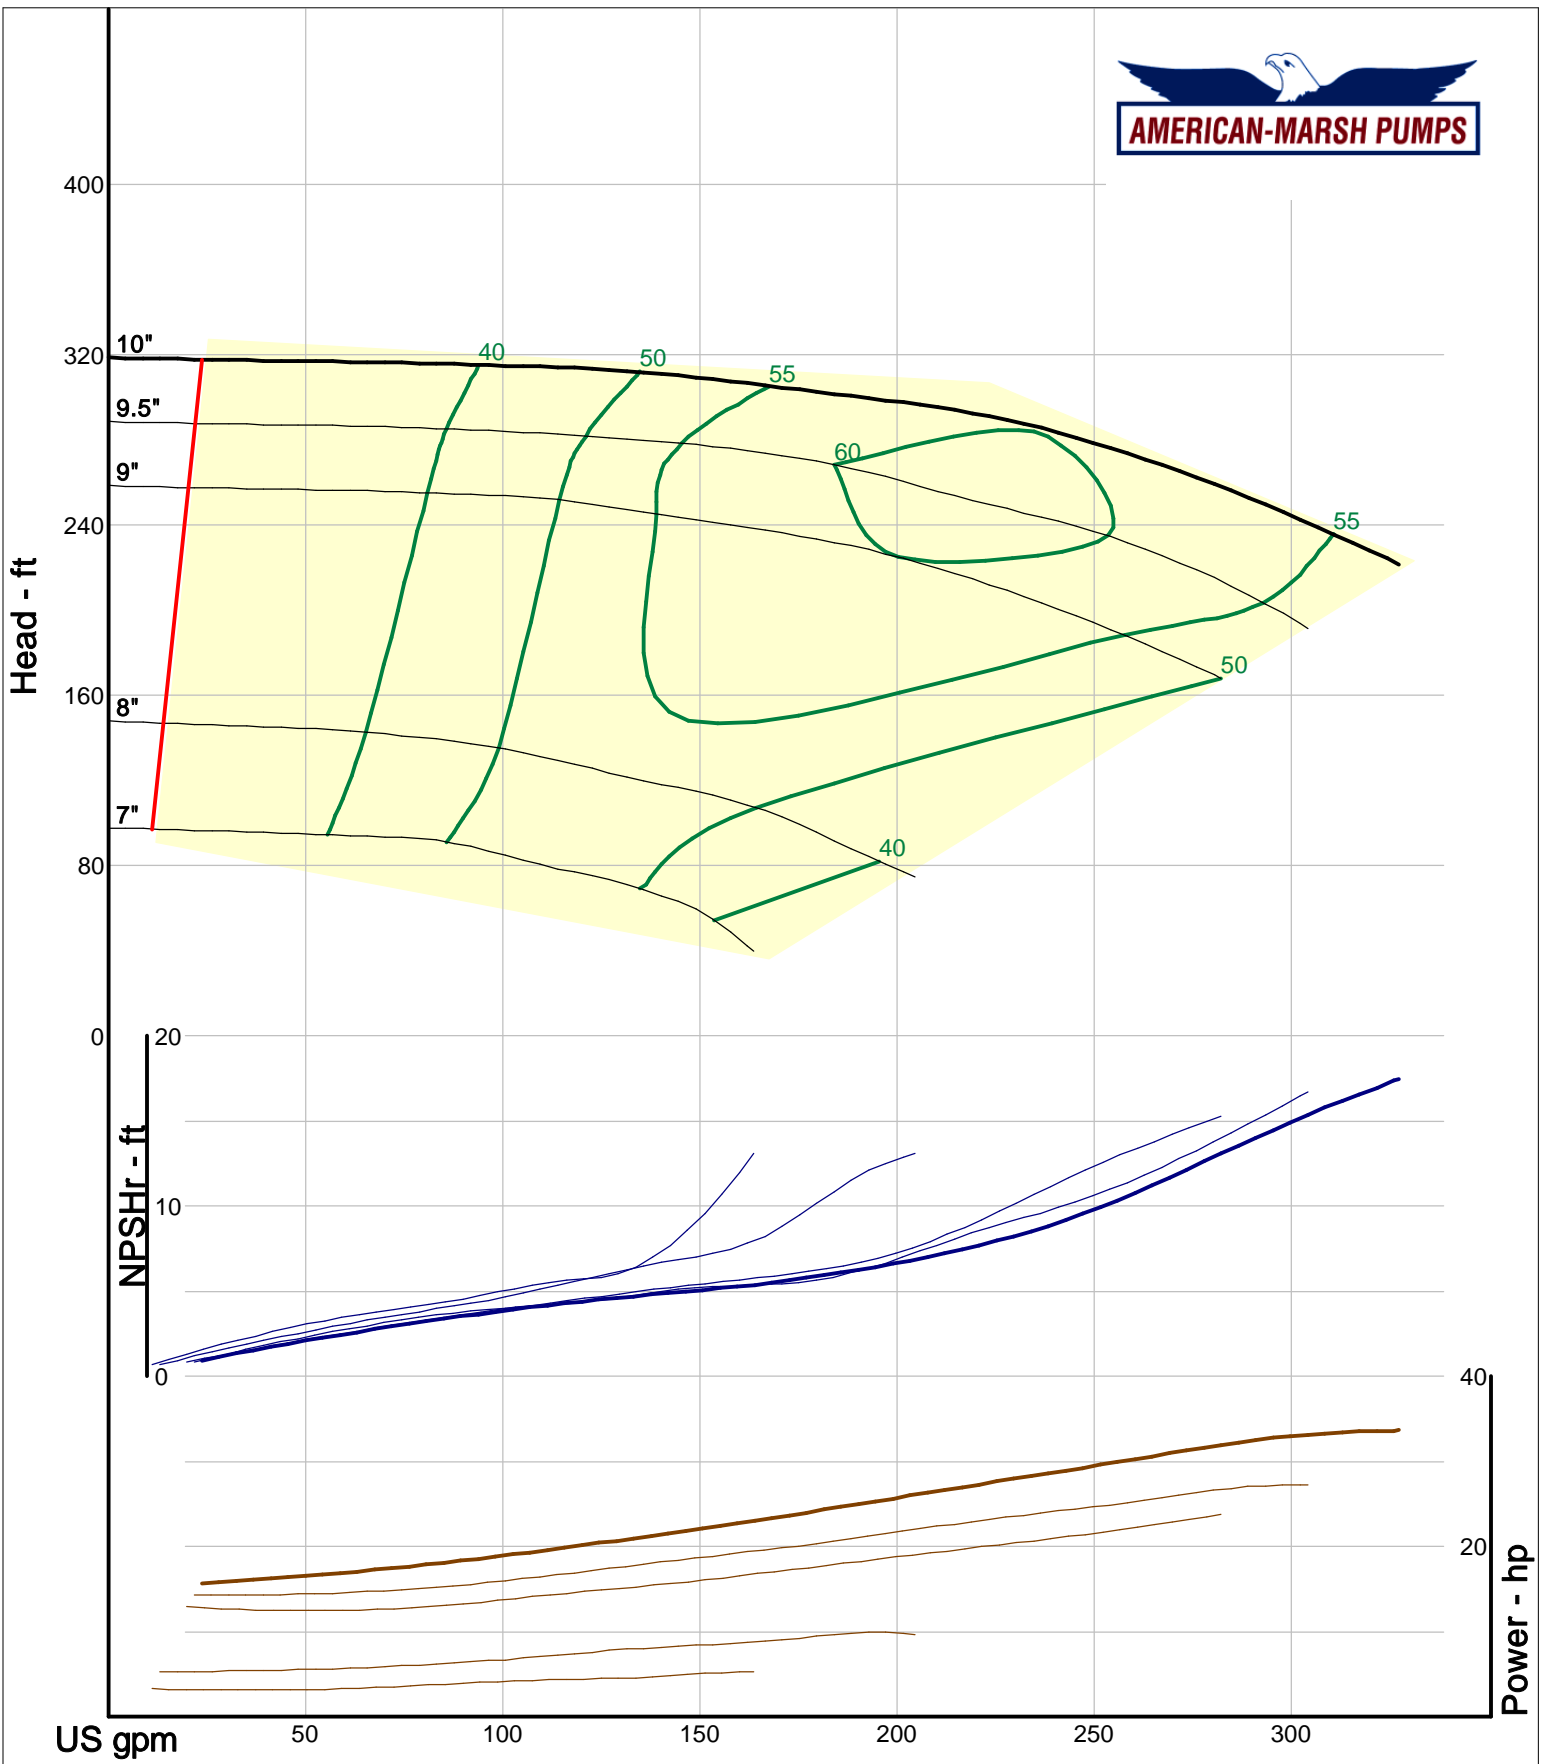

American-Marsh Pumps
 Catalog: WTRWKS-2005c.50, vers 2.5c
 460_OSD_RV - 3000

Size: 1L1.5x3-6/RV
 Speed: 2900 rpm
 Dia: 6.25 in
 Curve: CS-17303

Company: American-Marsh Pumps
 Name:
 12/10/05

American-Marsh Pumps
 Catalog: WTRWKS-2005c.50, vers 2.5c
 460_OSD_RV - 3000

Size: 1L1.5x3-8/RV
 Speed: 2900 rpm
 Dia: 8.1875 in
 Curve: CS-17312

Company: American-Marsh Pumps
 Name:
 12/10/05

American-Marsh Pumps
 Catalog: WTRWKS-2005c.50, vers 2.5c
 460_OSD_RV - 3000

Size: 1L2x3-6/RV
 Speed: 2900 rpm
 Dia: 6.25 in
 Curve: CS-17306

Company: American-Marsh Pumps
 Name:
 12/10/05

American-Marsh Pumps
 Catalog: WTRWKS-2005c.50, vers 2.5c
 460_OSD_RV - 3000

Size: 2L1x2-10A/RV
 Speed: 2900 rpm
 Dia: 10 in
 Curve: CS-17321

Company: American-Marsh Pumps
 Name:
 12/10/05

American-Marsh Pumps
 Catalog: WTRWKS-2005c.50, vers 2.5c
 460_OSD_RV - 3000

Size: 2L1.5x3-10A/RV
 Speed: 2900 rpm
 Dia: 10 in
 Curve: CS-17324

Company: American-Marsh Pumps
 Name:
 12/10/05

American-Marsh Pumps
 Catalog: WTRWKS-2005c.50, vers 2.5c
 460_OSD_RV - 3000