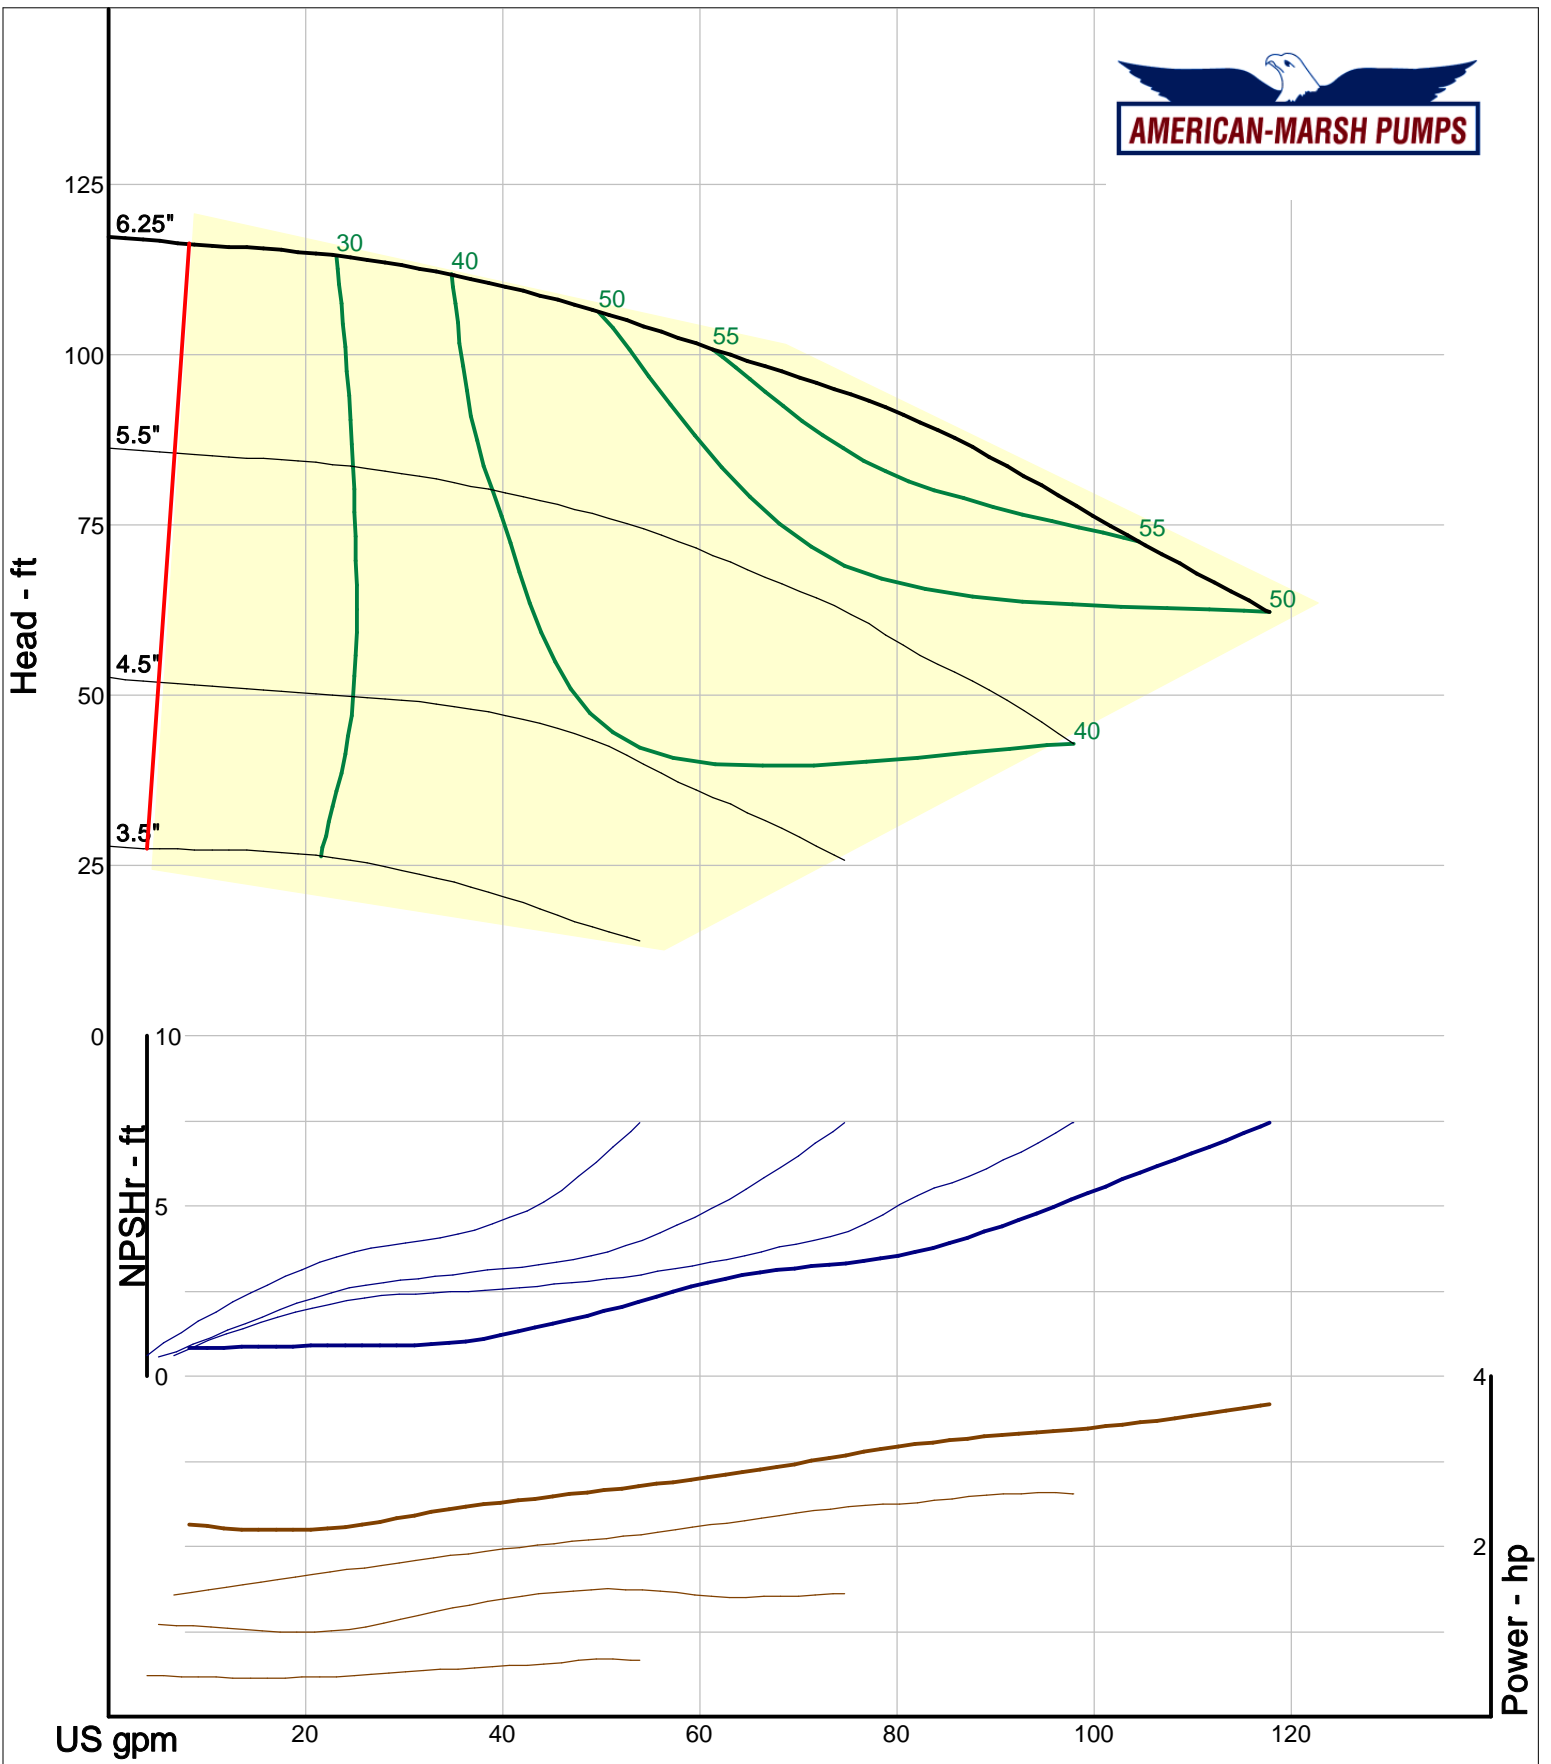

460 Series ANSI Process

3000 RPM Performance Curves
Reverse Vane Impellers

Company: American-Marsh Pumps
 Name:
 12/10/05

American-Marsh Pumps
 Catalog: WTRWKS-2005c.50, vers 2.5c
 460_OSD_RV - 3000

Size: 1L1x1.5-6/RV
 Speed: 2900 rpm
 Dia: 6.25 in
 Curve: CS-17300

Company: American-Marsh Pumps
 Name:
 12/10/05

American-Marsh Pumps
 Catalog: WTRWKS-2005c.50, vers 2.5c
 460_OSD_RV - 3000

Size: 1L1x1.5-8/RV
 Speed: 2900 rpm
 Dia: 8.1875 in
 Curve: CS-17309

Company: American-Marsh Pumps
 Name:
 12/10/05

American-Marsh Pumps
 Catalog: WTRWKS-2005c.50, vers 2.5c
 460_OSD_RV - 3000

Size: 1L1.5x3-6/RV
 Speed: 2900 rpm
 Dia: 6.25 in
 Curve: CS-17303

Company: American-Marsh Pumps
 Name:
 12/10/05

American-Marsh Pumps
 Catalog: WTRWKS-2005c.50, vers 2.5c
 460_OSD_RV - 3000

American-Marsh Pumps
 Catalog: WTRWKS-2005c.50, vers 2.5c
 460_OSD_RV - 3000

Size: 2L1.5x3-10A/RV
 Speed: 2900 rpm
 Dia: 10 in
 Curve: CS-17324

Company: American-Marsh Pumps
 Name:
 12/10/05

American-Marsh Pumps
 Catalog: WTRWKS-2005c.50, vers 2.5c
 460_OSD_RV - 3000