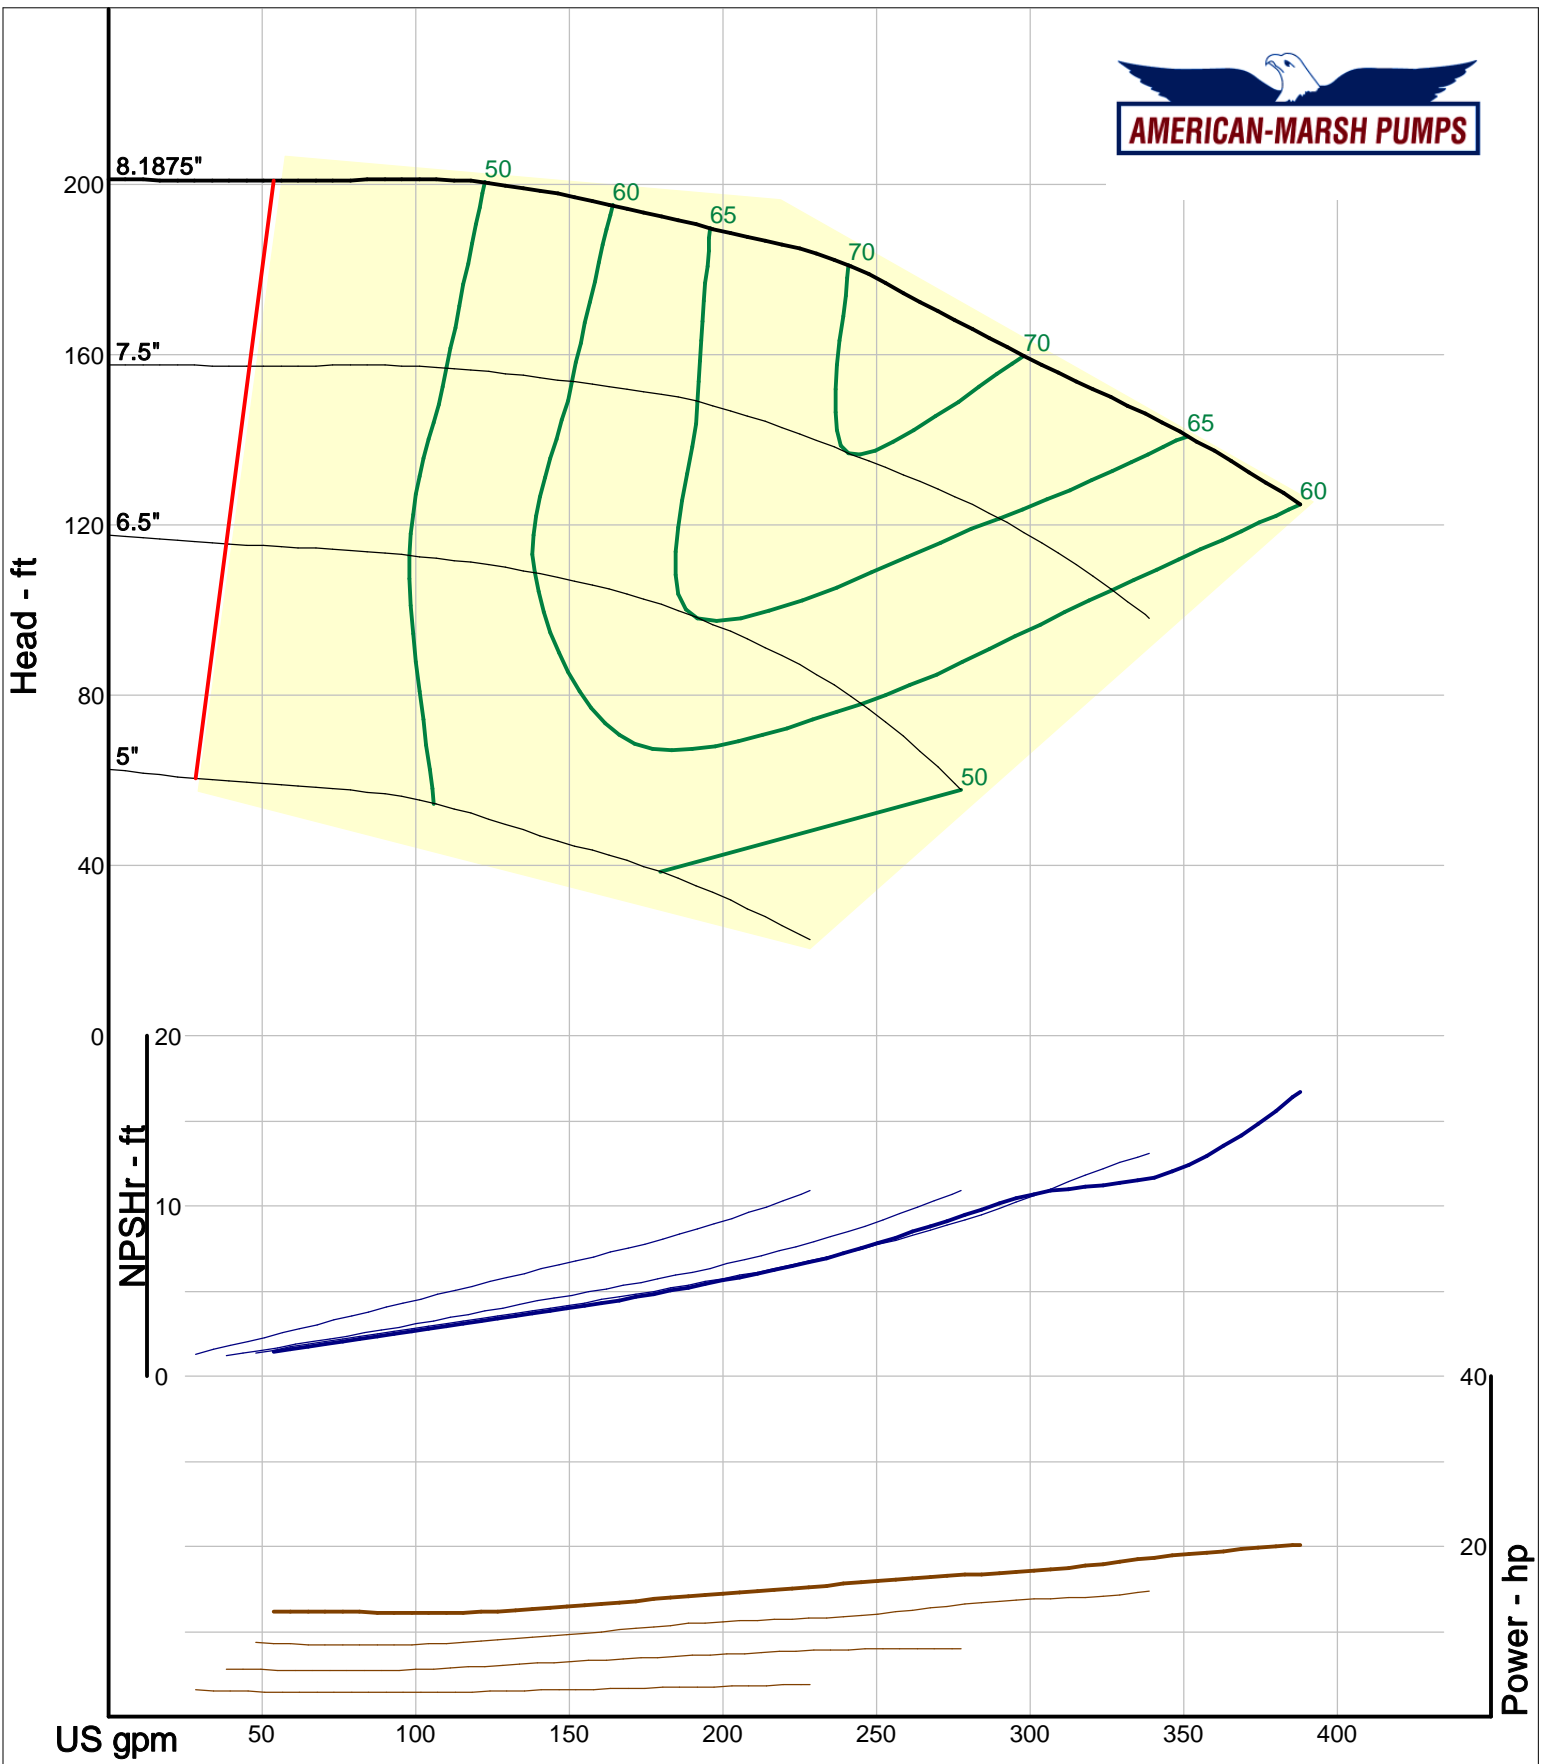

Company: American-Marsh Pumps
 Name:
 12/10/05

American-Marsh Pumps
 Catalog: WTRWKS-2005c.50, vers 2.5c
 460_OSD_RV - 3000

Size: 2L1x2-10A/RV
 Speed: 2900 rpm
 Dia: 10 in
 Curve: CS-17321

Company: American-Marsh Pumps
 Name:
 12/10/05

American-Marsh Pumps
 Catalog: WTRWKS-2005c.50, vers 2.5c
 460_OSD_RV - 3000

Size: 2L1.5x3-10A/RV
 Speed: 2900 rpm
 Dia: 10 in
 Curve: CS-17324

Company: American-Marsh Pumps
 Name:
 12/10/05

American-Marsh Pumps
 Catalog: WTRWKS-2005c.50, vers 2.5c
 460_OSD_RV - 3000

Size: 2L1.5x3-13/RV
 Speed: 2900 rpm
 Dia: 13 in
 Curve: CS-17340

Company: American-Marsh Pumps
 Name:
 12/10/05

American-Marsh Pumps
 Catalog: WTRWKS-2005c.50, vers 2.5c
 460_OSD_RV - 3000

Size: 2L2x3-8/RV
 Speed: 2900 rpm
 Dia: 8.1875 in
 Curve: CS-17315

Company: American-Marsh Pumps
 Name:
 12/10/05

American-Marsh Pumps
 Catalog: WTRWKS-2005c.50, vers 2.5c
 460_OSD_RV - 3000

Size: 2L2x3-10A/RV
 Speed: 2900 rpm
 Dia: 10 in
 Curve: CS-17327

Company: American-Marsh Pumps
 Name:
 12/10/05