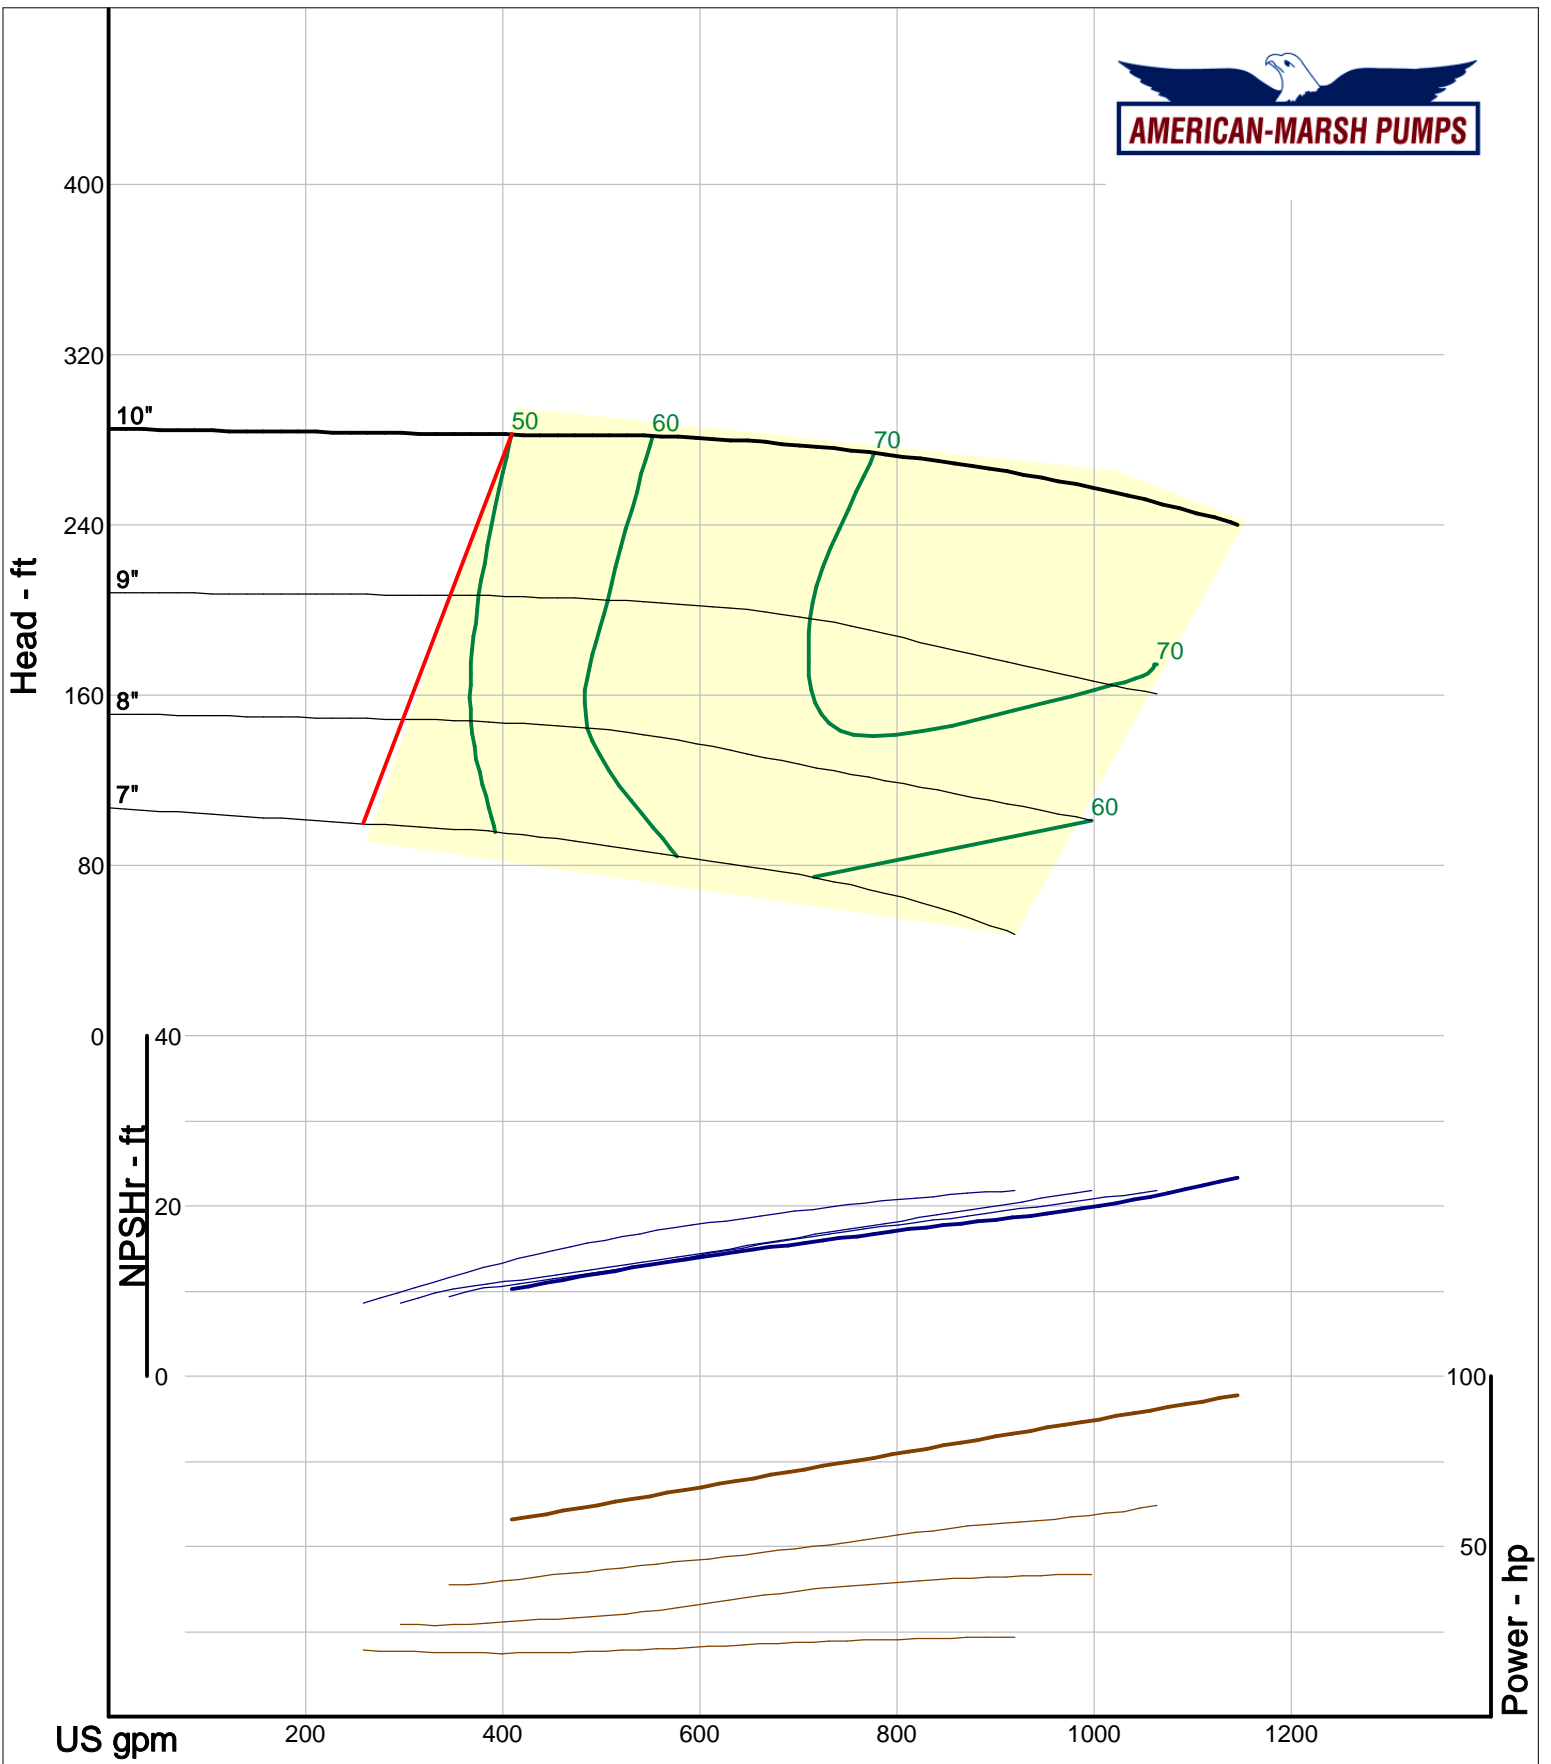

American-Marsh Pumps
 Catalog: WTRWKS-2005c.50, vers 2.5c
 460_OSD_RV - 3000

Size: 2L2x3-13/RV
 Speed: 2900 rpm
 Dia: 13 in
 Curve: CS-17343

Company: American-Marsh Pumps
 Name:
 12/10/05

American-Marsh Pumps
 Catalog: WTRWKS-2005c.50, vers 2.5c
 460_OSD_RV - 3000

Size: 2L3x4-8/RV
 Speed: 2900 rpm
 Dia: 8.1875 in
 Curve: CS-17318

Company: American-Marsh Pumps
 Name:
 12/10/05

American-Marsh Pumps
 Catalog: WTRWKS-2005c.50, vers 2.5c
 460_OSD_RV - 3000

Size: 2L3x4-10/RV
 Speed: 2900 rpm
 Dia: 10 in
 Curve: CS-17330

Company: American-Marsh Pumps
 Name:
 12/10/05

American-Marsh Pumps
 Catalog: WTRWKS-2005c.50, vers 2.5c
 460_OSD_RV - 3000

Size: 2L3x4-13/RV
 Speed: 2900 rpm
 Dia: 11 in
 Curve: CS-17346

Company: American-Marsh Pumps
 Name:
 12/10/05

American-Marsh Pumps
 Catalog: WTRWKS-2005c.50, vers 2.5c
 460_OSD_RV - 3000

Size: 2L4x6-10/RV
 Speed: 2900 rpm
 Dia: 10 in
 Curve: CS-17335