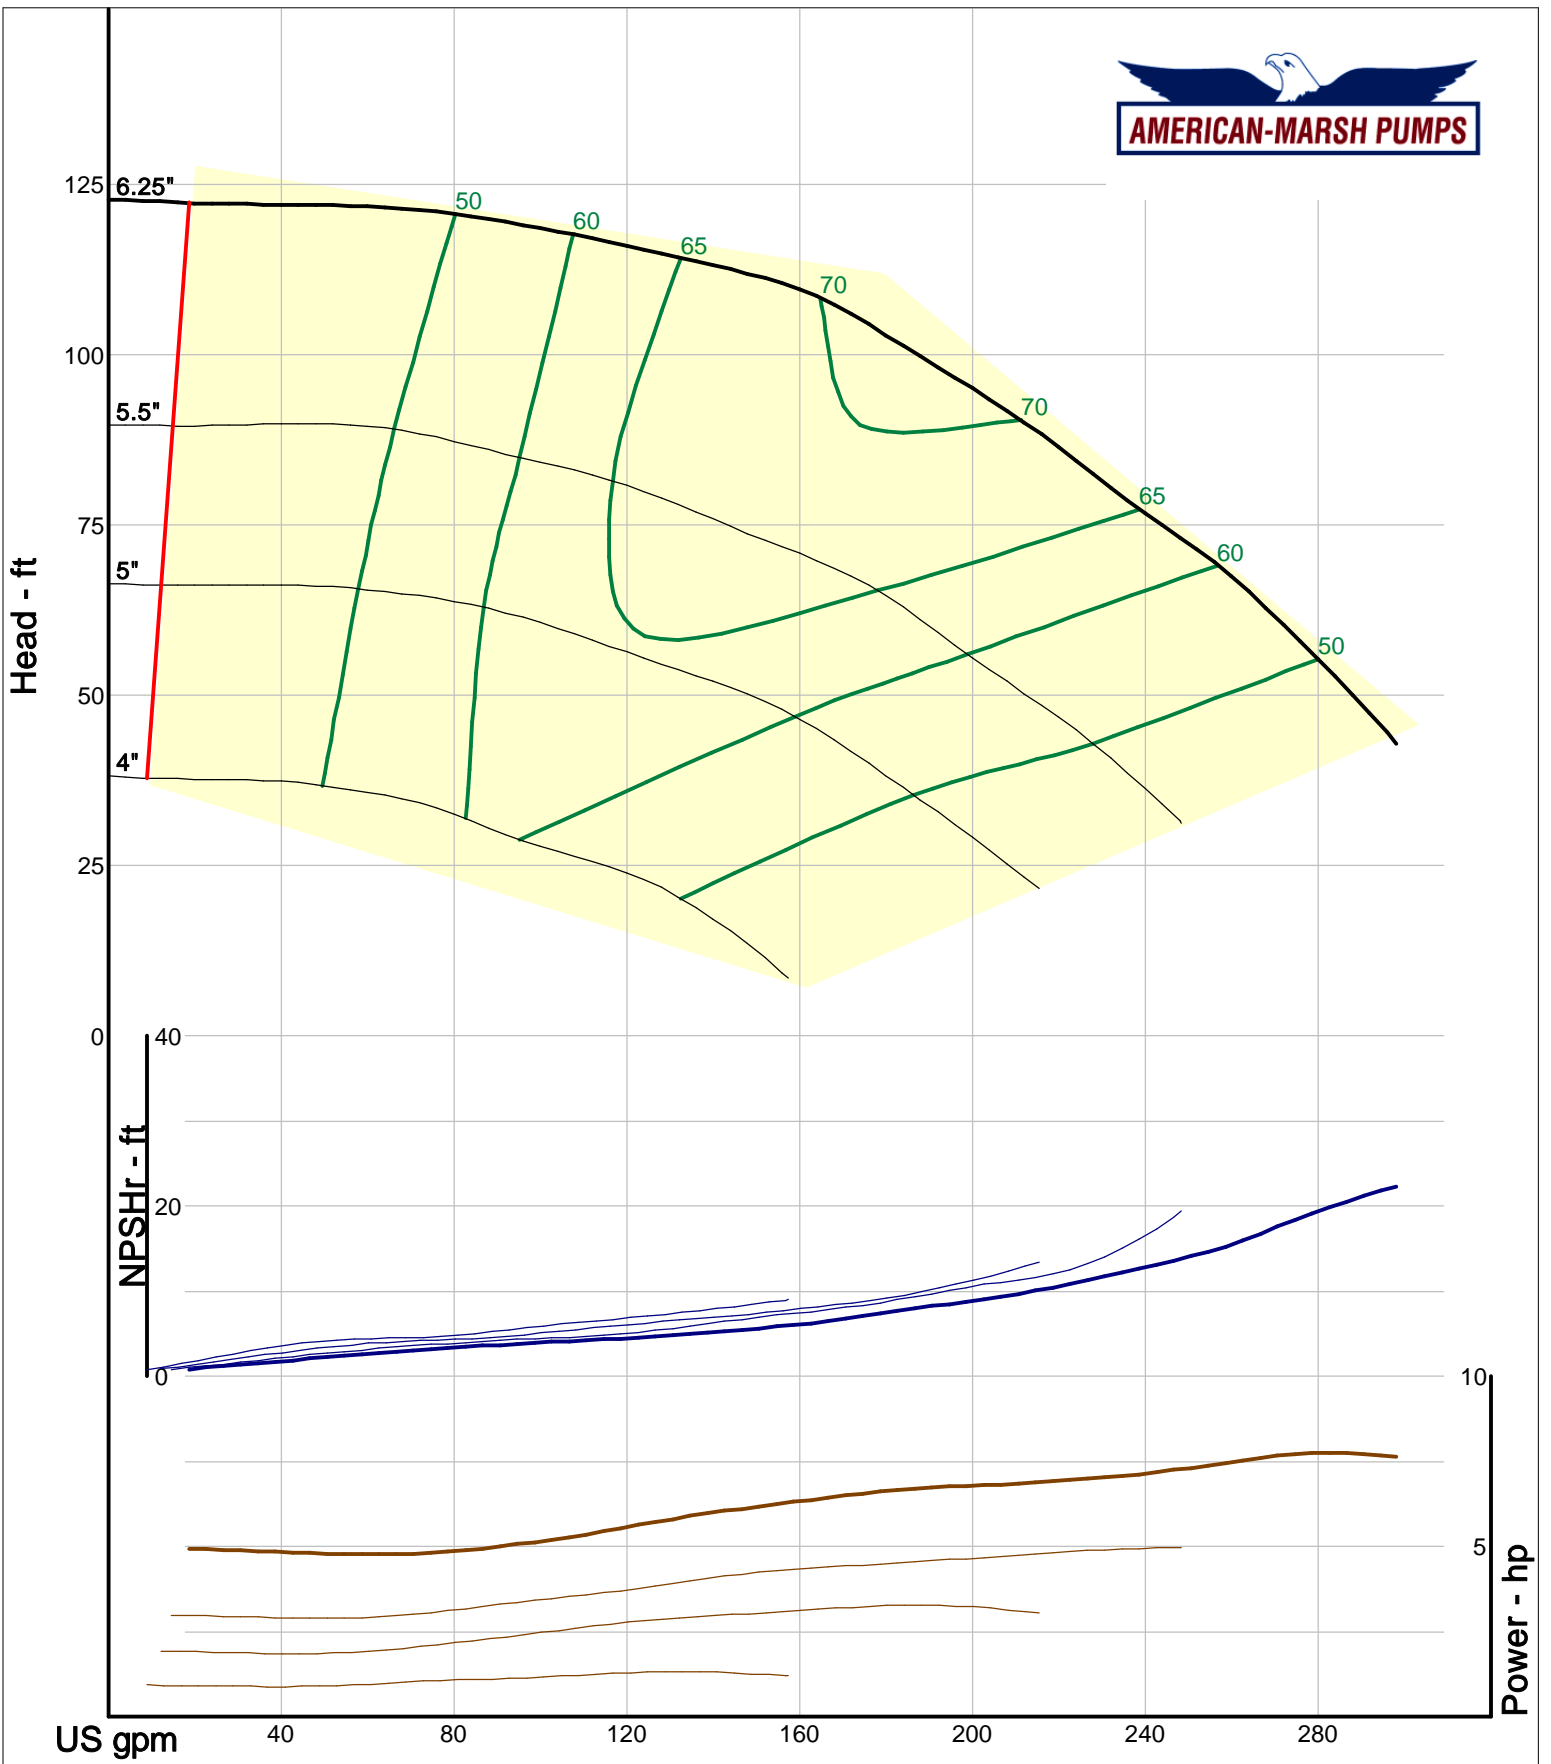

460 Series ANSI Process

3000 RPM Performance Curves
Reverse Vane Impellers

Company: American-Marsh Pumps
 Name:
 12/10/05

American-Marsh Pumps
 Catalog: WTRWKS-2005c.50, vers 2.5c
 460_OSD_RV - 3000

Size: 1L1x1.5-6/RV
 Speed: 2900 rpm
 Dia: 6.25 in
 Curve: CS-17300

Company: American-Marsh Pumps
 Name:
 12/10/05

American-Marsh Pumps
 Catalog: WTRWKS-2005c.50, vers 2.5c
 460_OSD_RV - 3000

Size: 1L1x1.5-8/RV
 Speed: 2900 rpm
 Dia: 8.1875 in
 Curve: CS-17309

Company: American-Marsh Pumps
 Name:
 12/10/05

American-Marsh Pumps
 Catalog: WTRWKS-2005c.50, vers 2.5c
 460_OSD_RV - 3000

Size: 1L1.5x3-6/RV
 Speed: 2900 rpm
 Dia: 6.25 in
 Curve: CS-17303

Company: American-Marsh Pumps
 Name:
 12/10/05

American-Marsh Pumps
 Catalog: WTRWKS-2005c.50, vers 2.5c
 460_OSD_RV - 3000

American-Marsh Pumps
 Catalog: WTRWKS-2005c.50, vers 2.5c
 460_OSD_RV - 3000

Size: 2L1.5x3-10A/RV
 Speed: 2900 rpm
 Dia: 10 in
 Curve: CS-17324

Company: American-Marsh Pumps
 Name:
 12/10/05

American-Marsh Pumps
 Catalog: WTRWKS-2005c.50, vers 2.5c
 460_OSD_RV - 3000