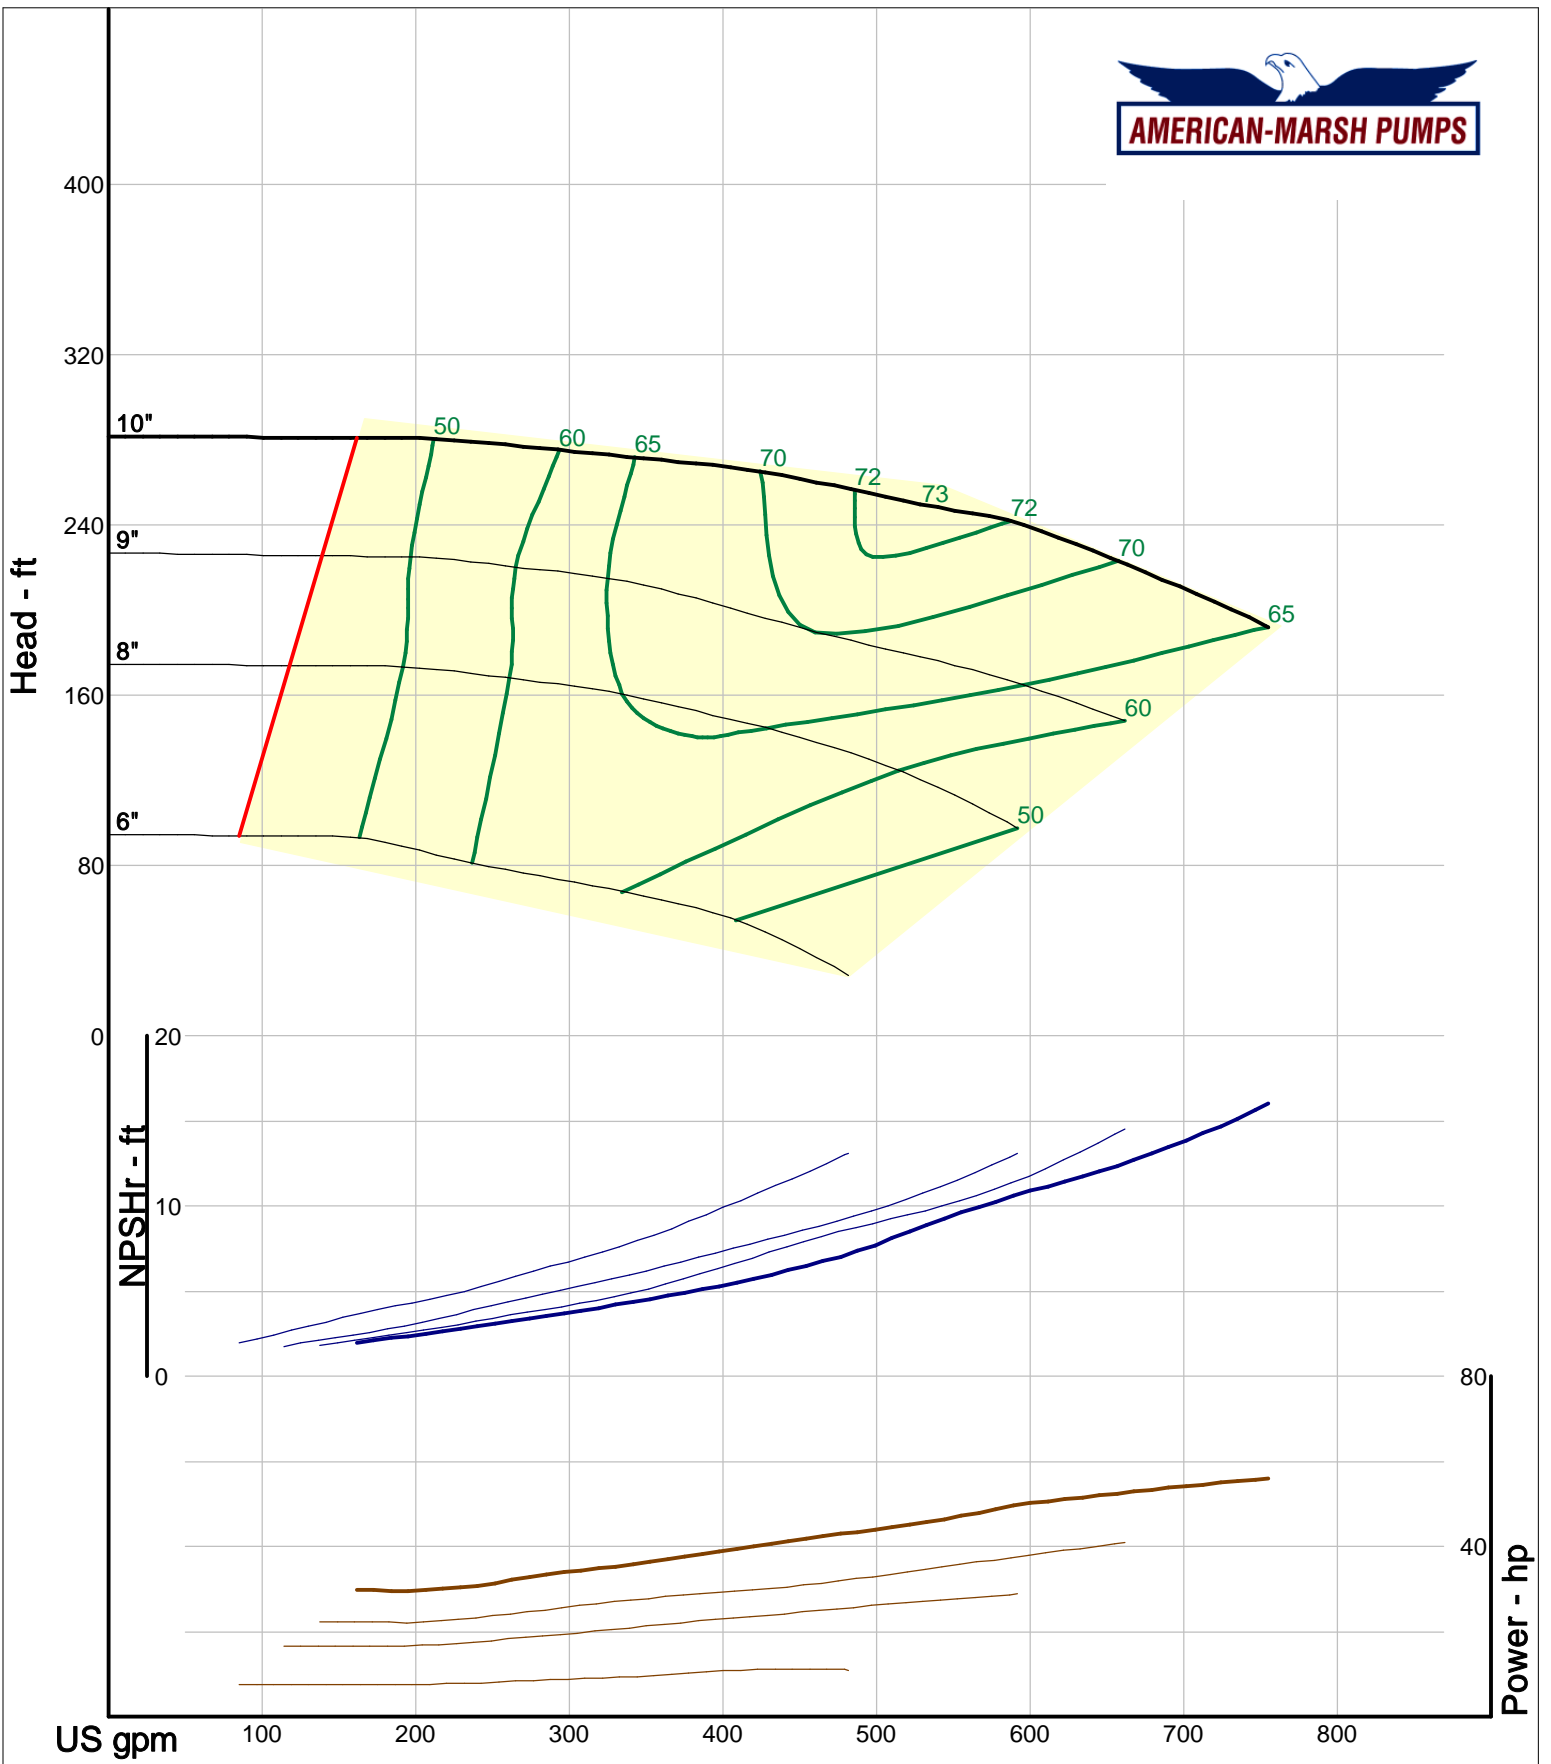

Company: American-Marsh Pumps
 Name:
 12/10/05

American-Marsh Pumps
 Catalog: WTRWKS-2005c.50, vers 2.5c
 460_OSD_RV - 3000

Size: 2L2x3-10A/RV
 Speed: 2900 rpm
 Dia: 10 in
 Curve: CS-17327

Company: American-Marsh Pumps
 Name:
 12/10/05

American-Marsh Pumps
 Catalog: WTRWKS-2005c.50, vers 2.5c
 460_OSD_RV - 3000

Size: 2L2x3-13/RV
 Speed: 2900 rpm
 Dia: 13 in
 Curve: CS-17343

Company: American-Marsh Pumps
 Name:
 12/10/05

American-Marsh Pumps
 Catalog: WTRWKS-2005c.50, vers 2.5c
 460_OSD_RV - 3000

Size: 2L3x4-8/RV
 Speed: 2900 rpm
 Dia: 8.1875 in
 Curve: CS-17318

Company: American-Marsh Pumps
 Name:
 12/10/05

American-Marsh Pumps
 Catalog: WTRWKS-2005c.50, vers 2.5c
 460_OSD_RV - 3000

Size: 2L3x4-10/RV
 Speed: 2900 rpm
 Dia: 10 in
 Curve: CS-17330

American-Marsh Pumps
 Catalog: WTRWKS-2005c.50, vers 2.5c
 460_OSD_RV - 3000

Size: 2L4x6-10/RV
 Speed: 2900 rpm
 Dia: 10 in
 Curve: CS-17335