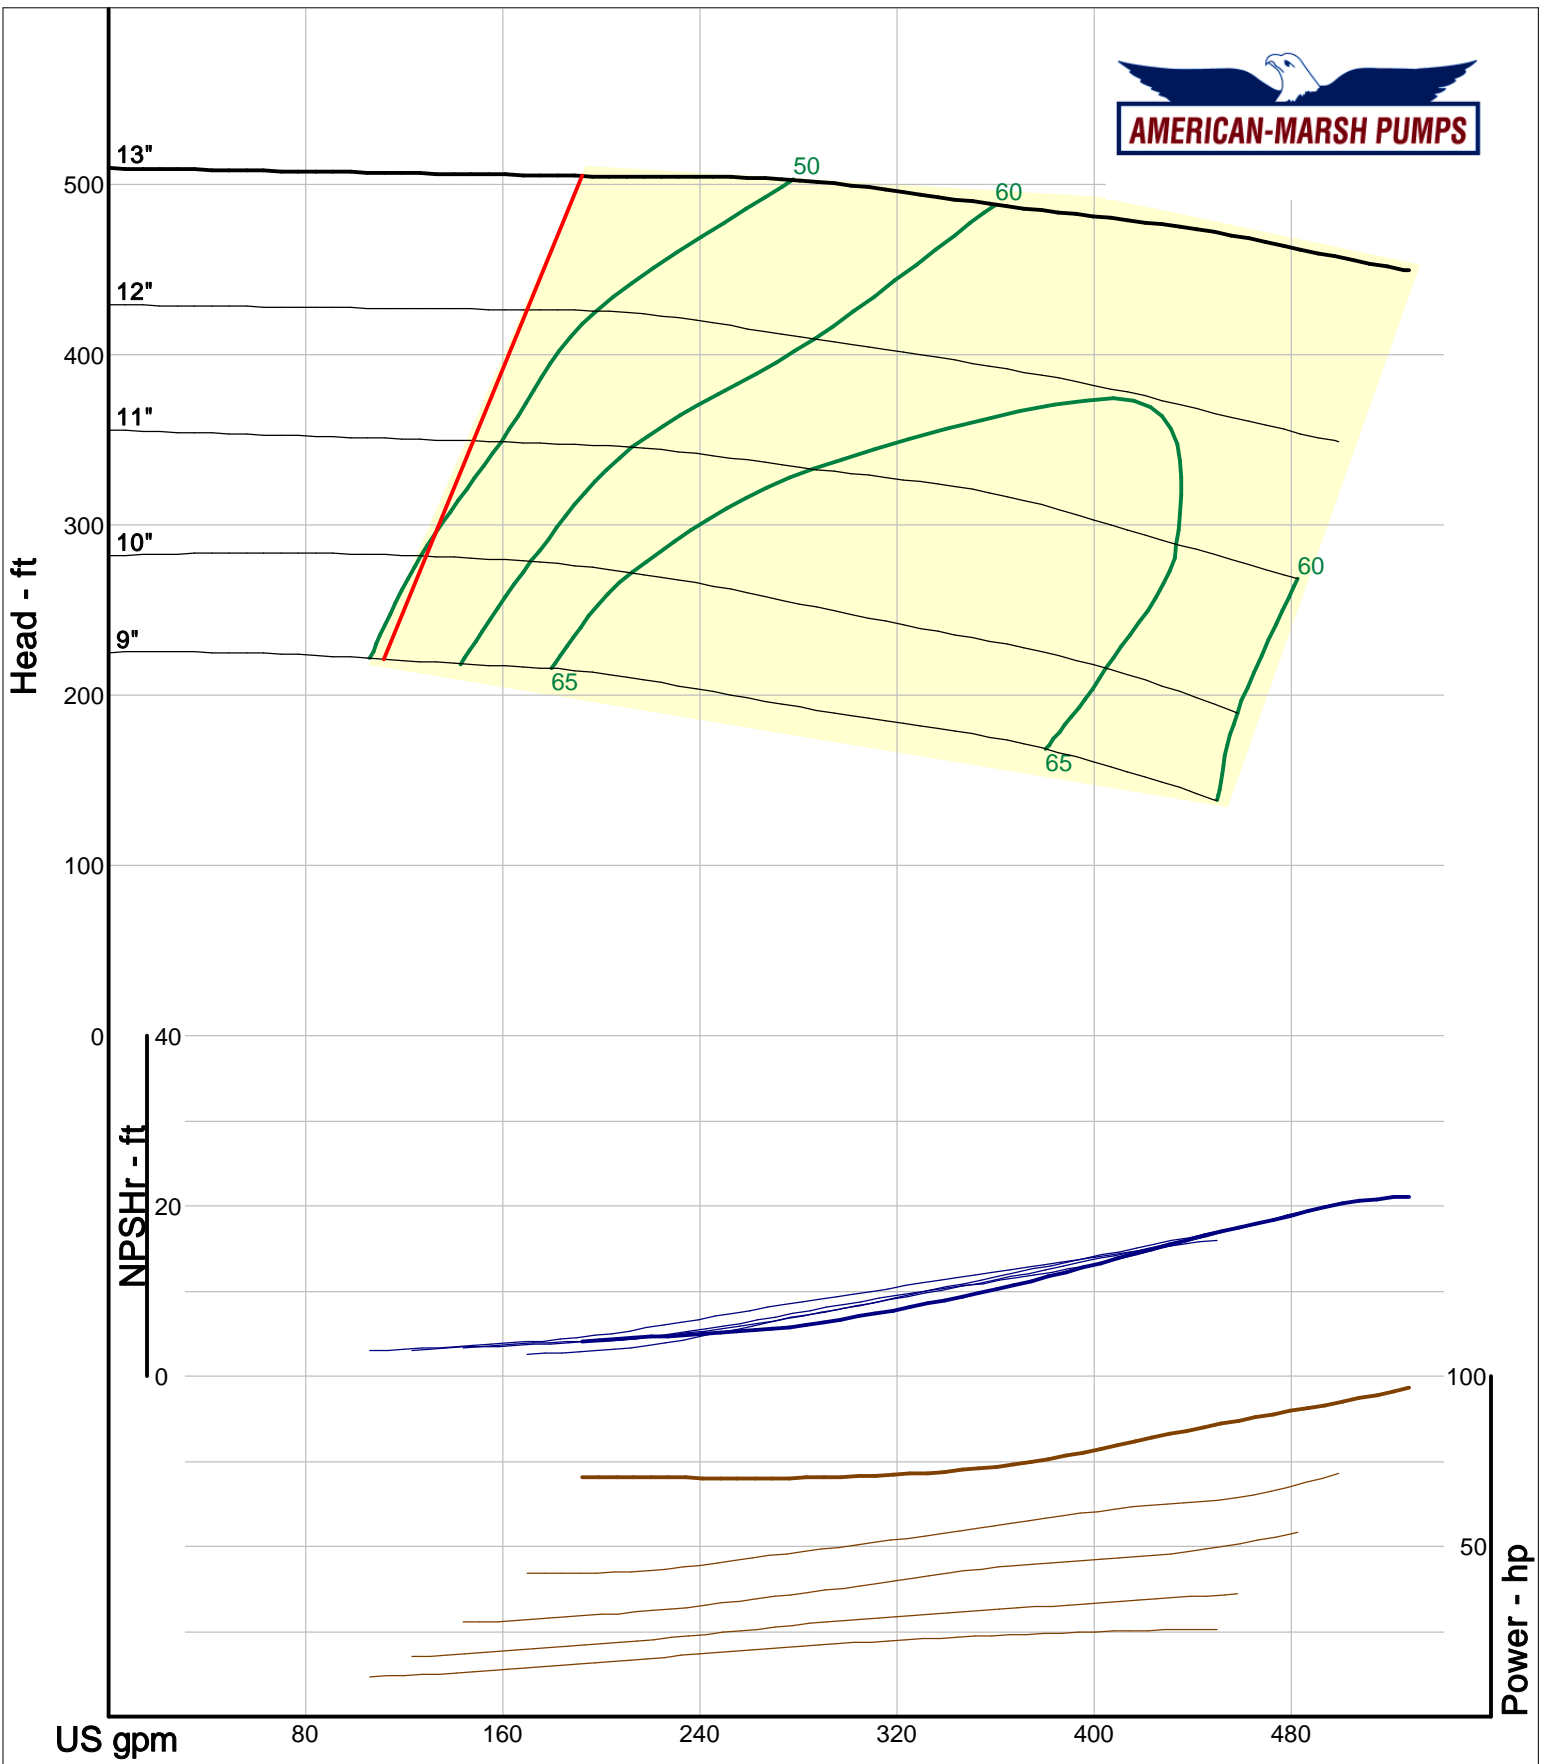

Company: American-Marsh Pumps
 Name:
 12/10/05

American-Marsh Pumps
 Catalog: WTRWKS-2005c.50, vers 2.5c
 460_OSD_RV - 3000

Size: 2L1x2-10A/RV
 Speed: 2900 rpm
 Dia: 10 in
 Curve: CS-17321

Company: American-Marsh Pumps
 Name:
 12/10/05

American-Marsh Pumps
 Catalog: WTRWKS-2005c.50, vers 2.5c
 460_OSD_RV - 3000

Size: 2L1.5x3-10A/RV
 Speed: 2900 rpm
 Dia: 10 in
 Curve: CS-17324

Company: American-Marsh Pumps
 Name:
 12/10/05

American-Marsh Pumps
 Catalog: WTRWKS-2005c.50, vers 2.5c
 460_OSD_RV - 3000

Size: 2L1.5x3-13/RV
 Speed: 2900 rpm
 Dia: 13 in
 Curve: CS-17340

Company: American-Marsh Pumps
 Name:
 12/10/05

American-Marsh Pumps
 Catalog: WTRWKS-2005c.50, vers 2.5c
 460_OSD_RV - 3000

Size: 2L2x3-8/RV
 Speed: 2900 rpm
 Dia: 8.1875 in
 Curve: CS-17315

Company: American-Marsh Pumps
 Name:
 12/10/05

American-Marsh Pumps
 Catalog: WTRWKS-2005c.50, vers 2.5c
 460_OSD_RV - 3000

Size: 2L2x3-10A/RV
 Speed: 2900 rpm
 Dia: 10 in
 Curve: CS-17327

Company: American-Marsh Pumps
 Name:
 12/10/05