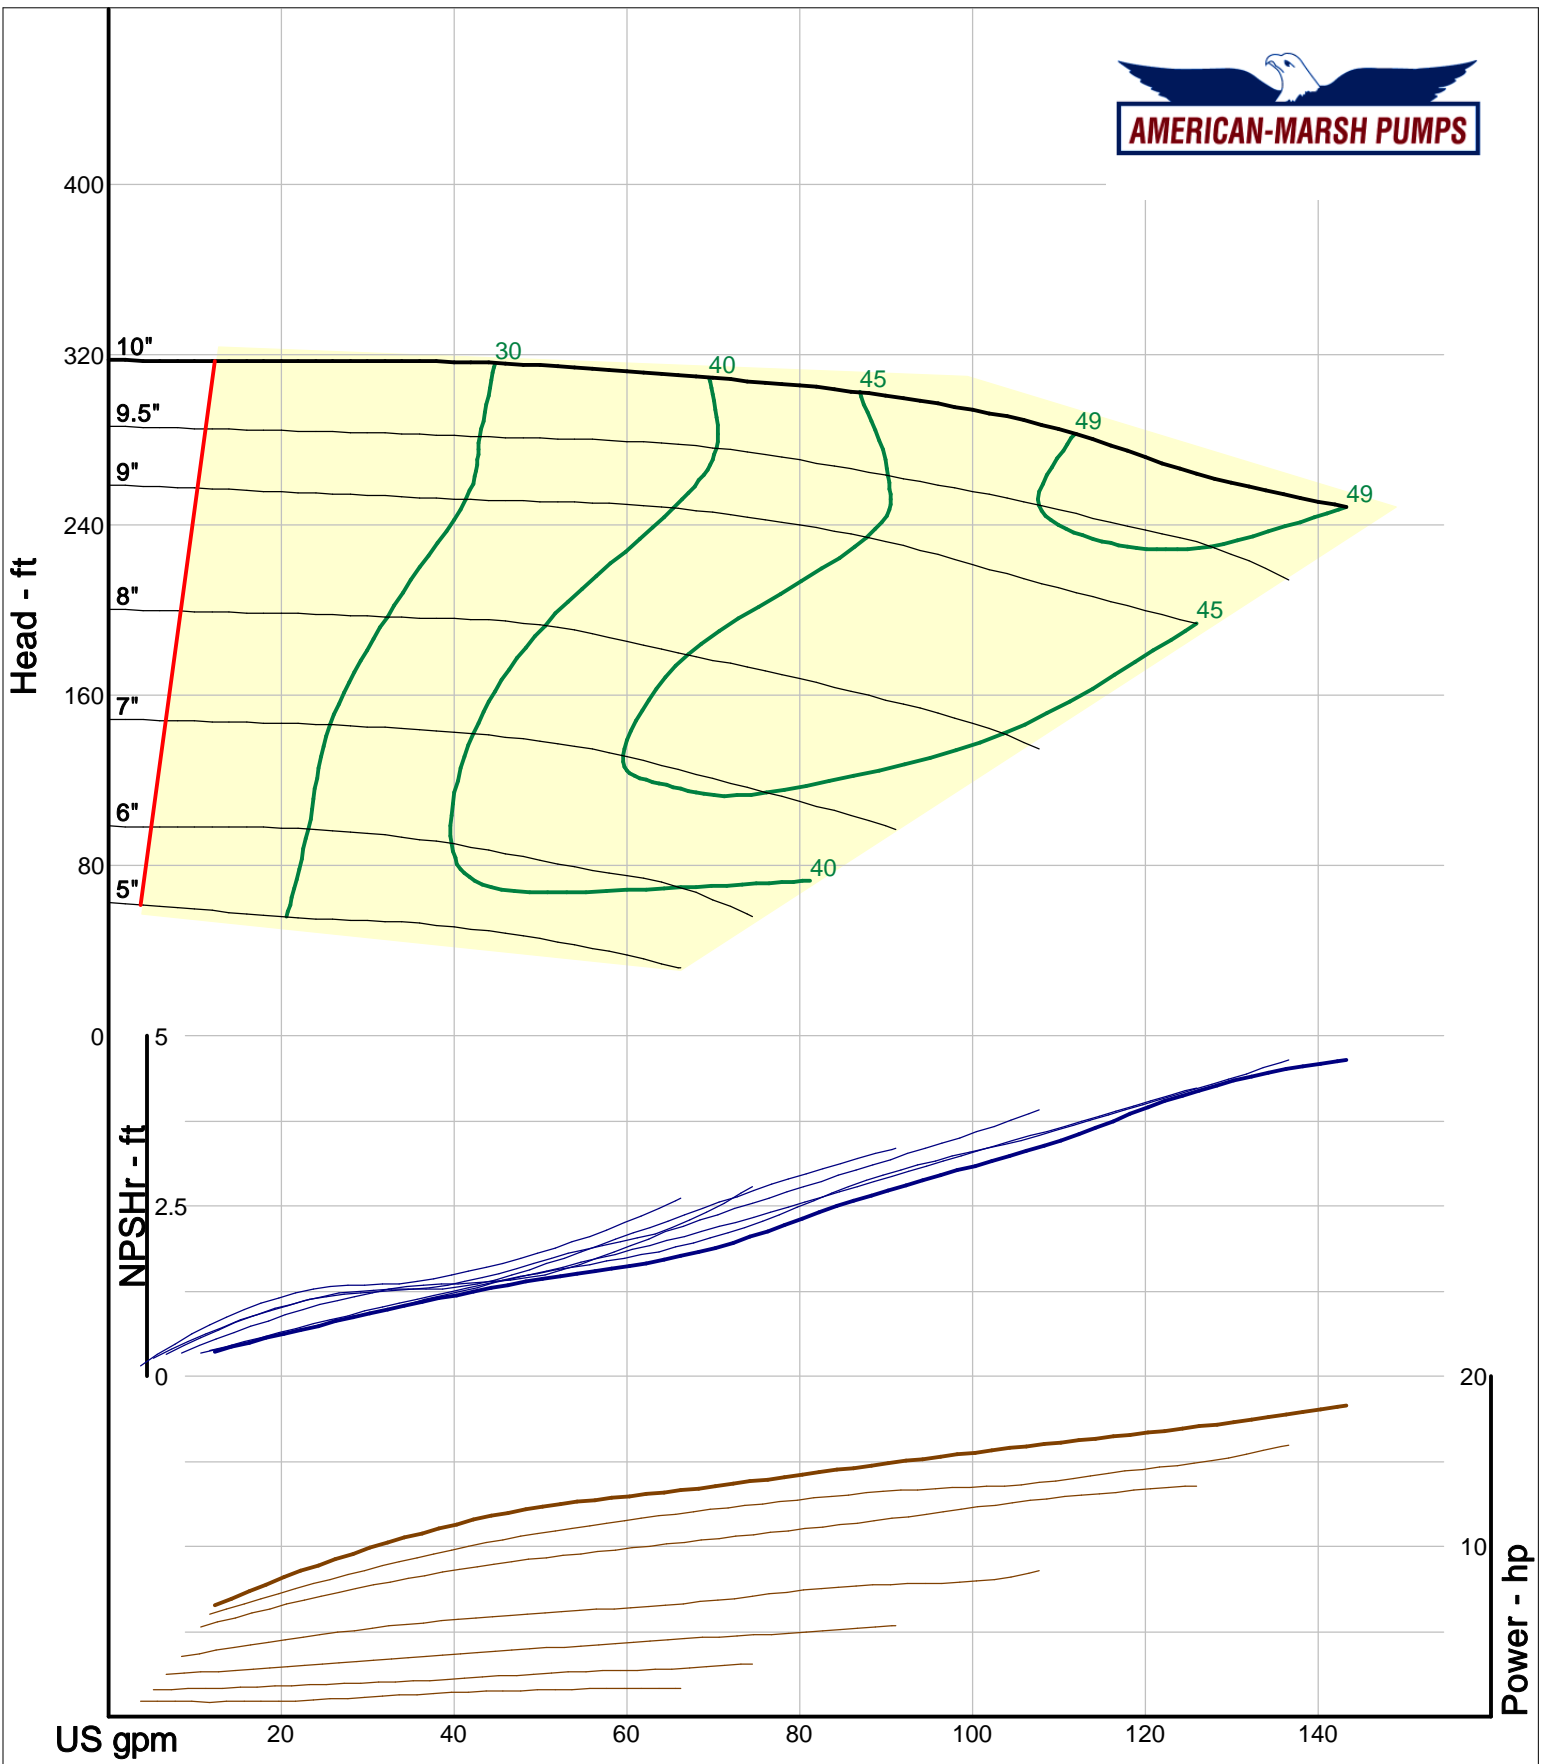

American-Marsh Pumps
 Catalog: WTRWKS-2005c.50, vers 2.5c
 460_OSD_RV - 3000

Size: 1L1.5x3-6/RV
 Speed: 2900 rpm
 Dia: 6.25 in
 Curve: CS-17303

Company: American-Marsh Pumps
 Name:
 12/10/05

American-Marsh Pumps
 Catalog: WTRWKS-2005c.50, vers 2.5c
 460_OSD_RV - 3000

Size: 1L1.5x3-8/RV
 Speed: 2900 rpm
 Dia: 8.1875 in
 Curve: CS-17312

Company: American-Marsh Pumps
 Name:
 12/10/05

American-Marsh Pumps
 Catalog: WTRWKS-2005c.50, vers 2.5c
 460_OSD_RV - 3000

Size: 1L2x3-6/RV
 Speed: 2900 rpm
 Dia: 6.25 in
 Curve: CS-17306

Company: American-Marsh Pumps
 Name:
 12/10/05

American-Marsh Pumps
 Catalog: WTRWKS-2005c.50, vers 2.5c
 460_OSD_RV - 3000

Size: 2L1x2-10A/RV
 Speed: 2900 rpm
 Dia: 10 in
 Curve: CS-17321

Company: American-Marsh Pumps
 Name:
 12/10/05

American-Marsh Pumps
 Catalog: WTRWKS-2005c.50, vers 2.5c
 460_OSD_RV - 3000

Size: 2L1.5x3-10A/RV
 Speed: 2900 rpm
 Dia: 10 in
 Curve: CS-17324

Company: American-Marsh Pumps
 Name:
 12/10/05

American-Marsh Pumps
 Catalog: WTRWKS-2005c.50, vers 2.5c
 460_OSD_RV - 3000