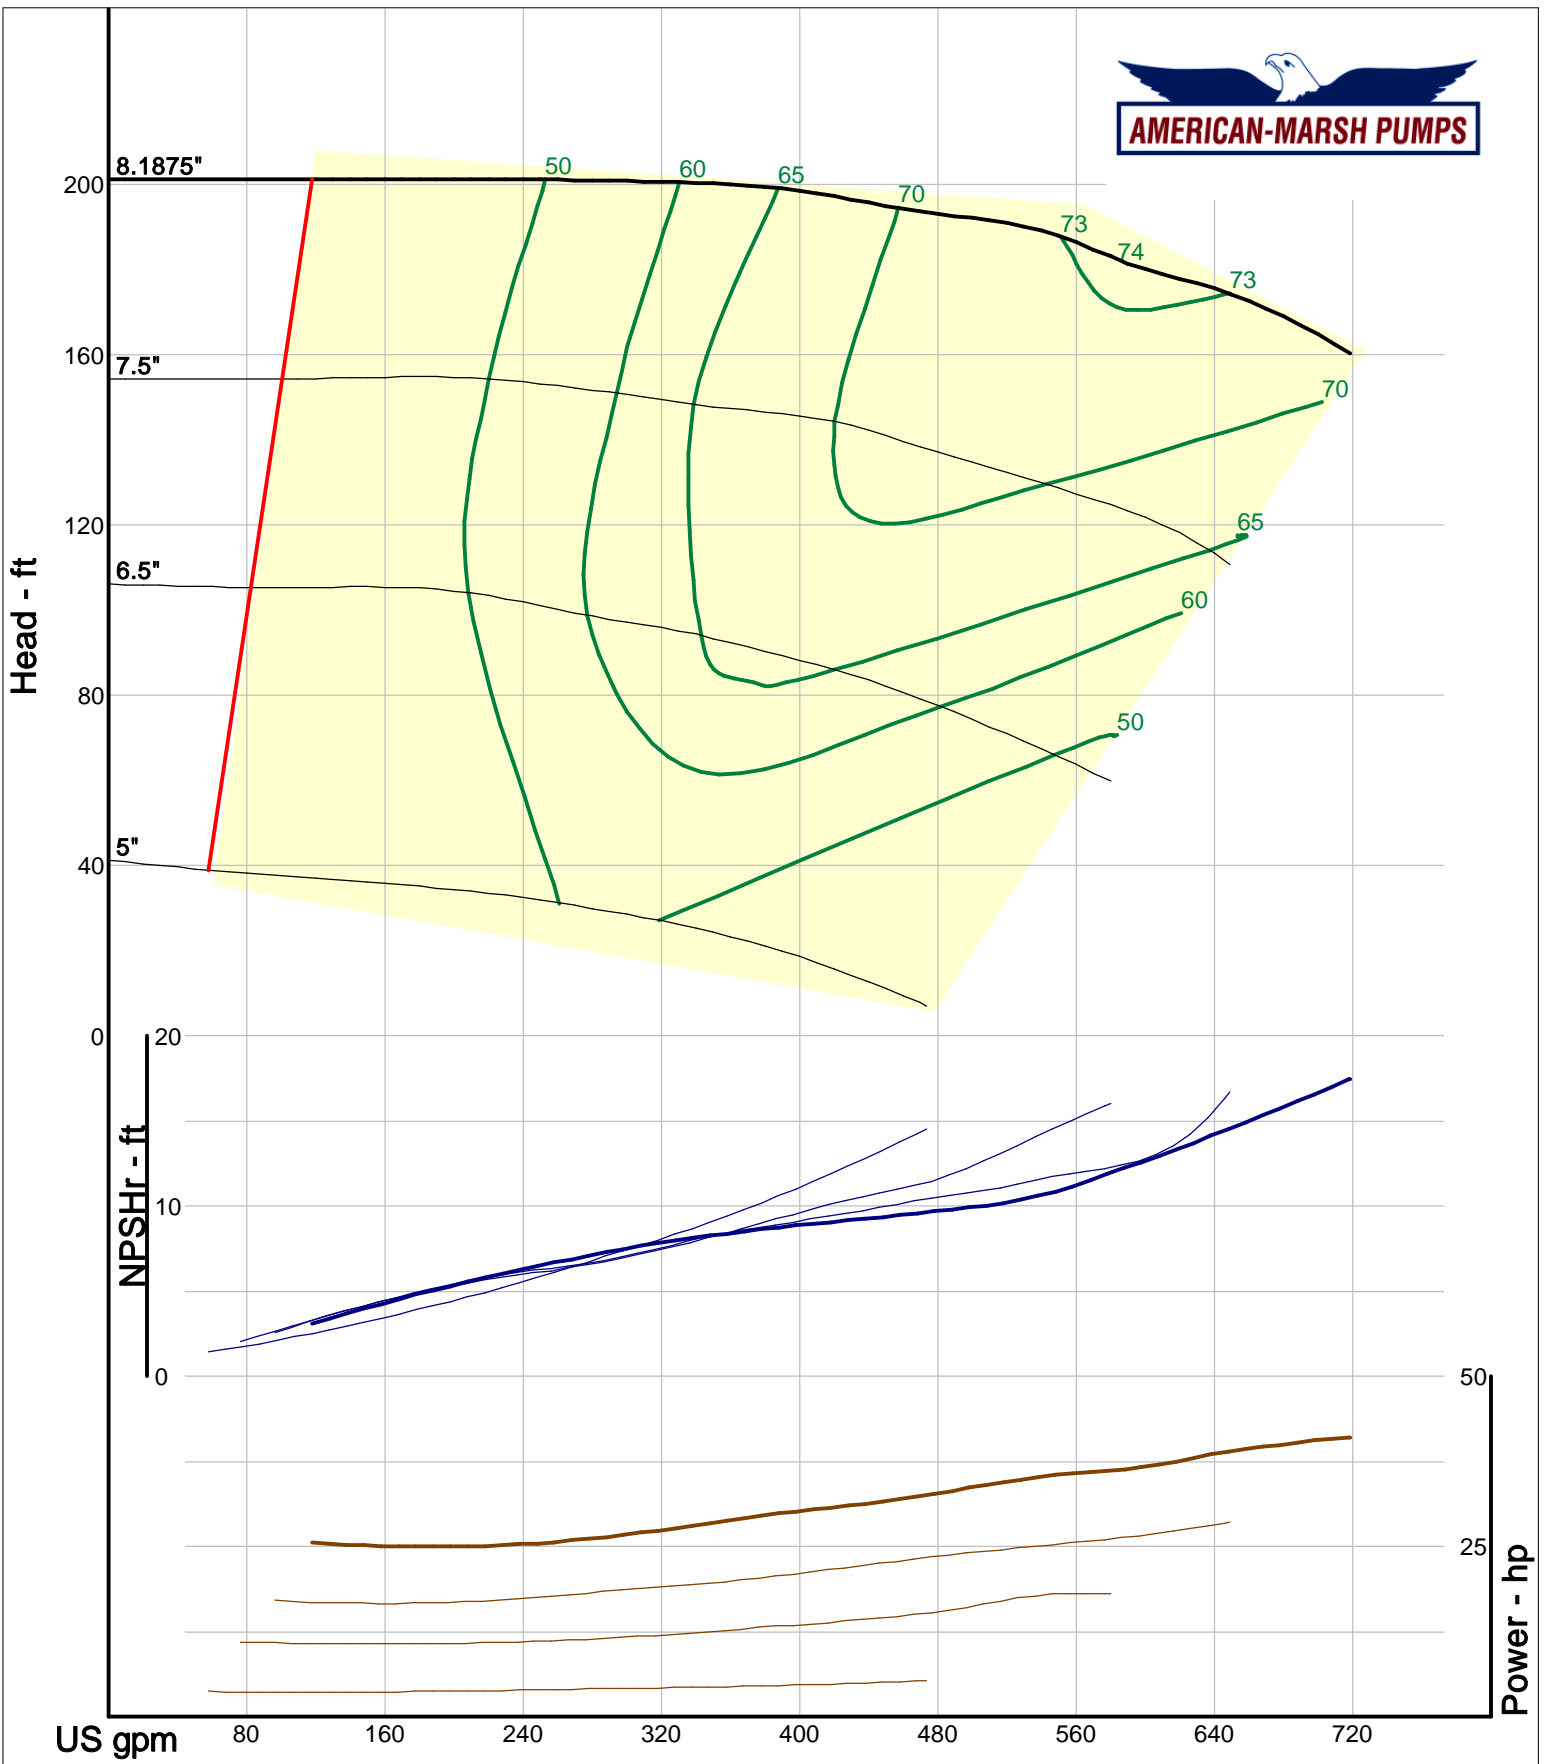

American-Marsh Pumps
 Catalog: WTRWKS-2005c.50, vers 2.5c
 460_OSD_RV - 3000

Size: 2L1.5x3-10A/RV
 Speed: 2900 rpm
 Dia: 10 in
 Curve: CS-17324

Company: American-Marsh Pumps
 Name:
 12/10/05

American-Marsh Pumps
 Catalog: WTRWKS-2005c.50, vers 2.5c
 460_OSD_RV - 3000

Company: American-Marsh Pumps
 Name:
 12/10/05

American-Marsh Pumps
 Catalog: WTRWKS-2005c.50, vers 2.5c
 460_OSD_RV - 3000

Size: 2L2x3-10A/RV
 Speed: 2900 rpm
 Dia: 10 in
 Curve: CS-17327

Company: American-Marsh Pumps
 Name:
 12/10/05

American-Marsh Pumps
 Catalog: WTRWKS-2005c.50, vers 2.5c
 460_OSD_RV - 3000

Size: 2L2x3-13/RV
 Speed: 2900 rpm
 Dia: 13 in
 Curve: CS-17343

Company: American-Marsh Pumps
 Name:
 12/10/05

American-Marsh Pumps
 Catalog: WTRWKS-2005c.50, vers 2.5c
 460_OSD_RV - 3000

Size: 2L3x4-8/RV
 Speed: 2900 rpm
 Dia: 8.1875 in
 Curve: CS-17318

Company: American-Marsh Pumps
 Name:
 12/10/05

American-Marsh Pumps
 Catalog: WTRWKS-2005c.50, vers 2.5c
 460_OSD_RV - 3000

Size: 2L3x4-10/RV
 Speed: 2900 rpm
 Dia: 10 in
 Curve: CS-17330