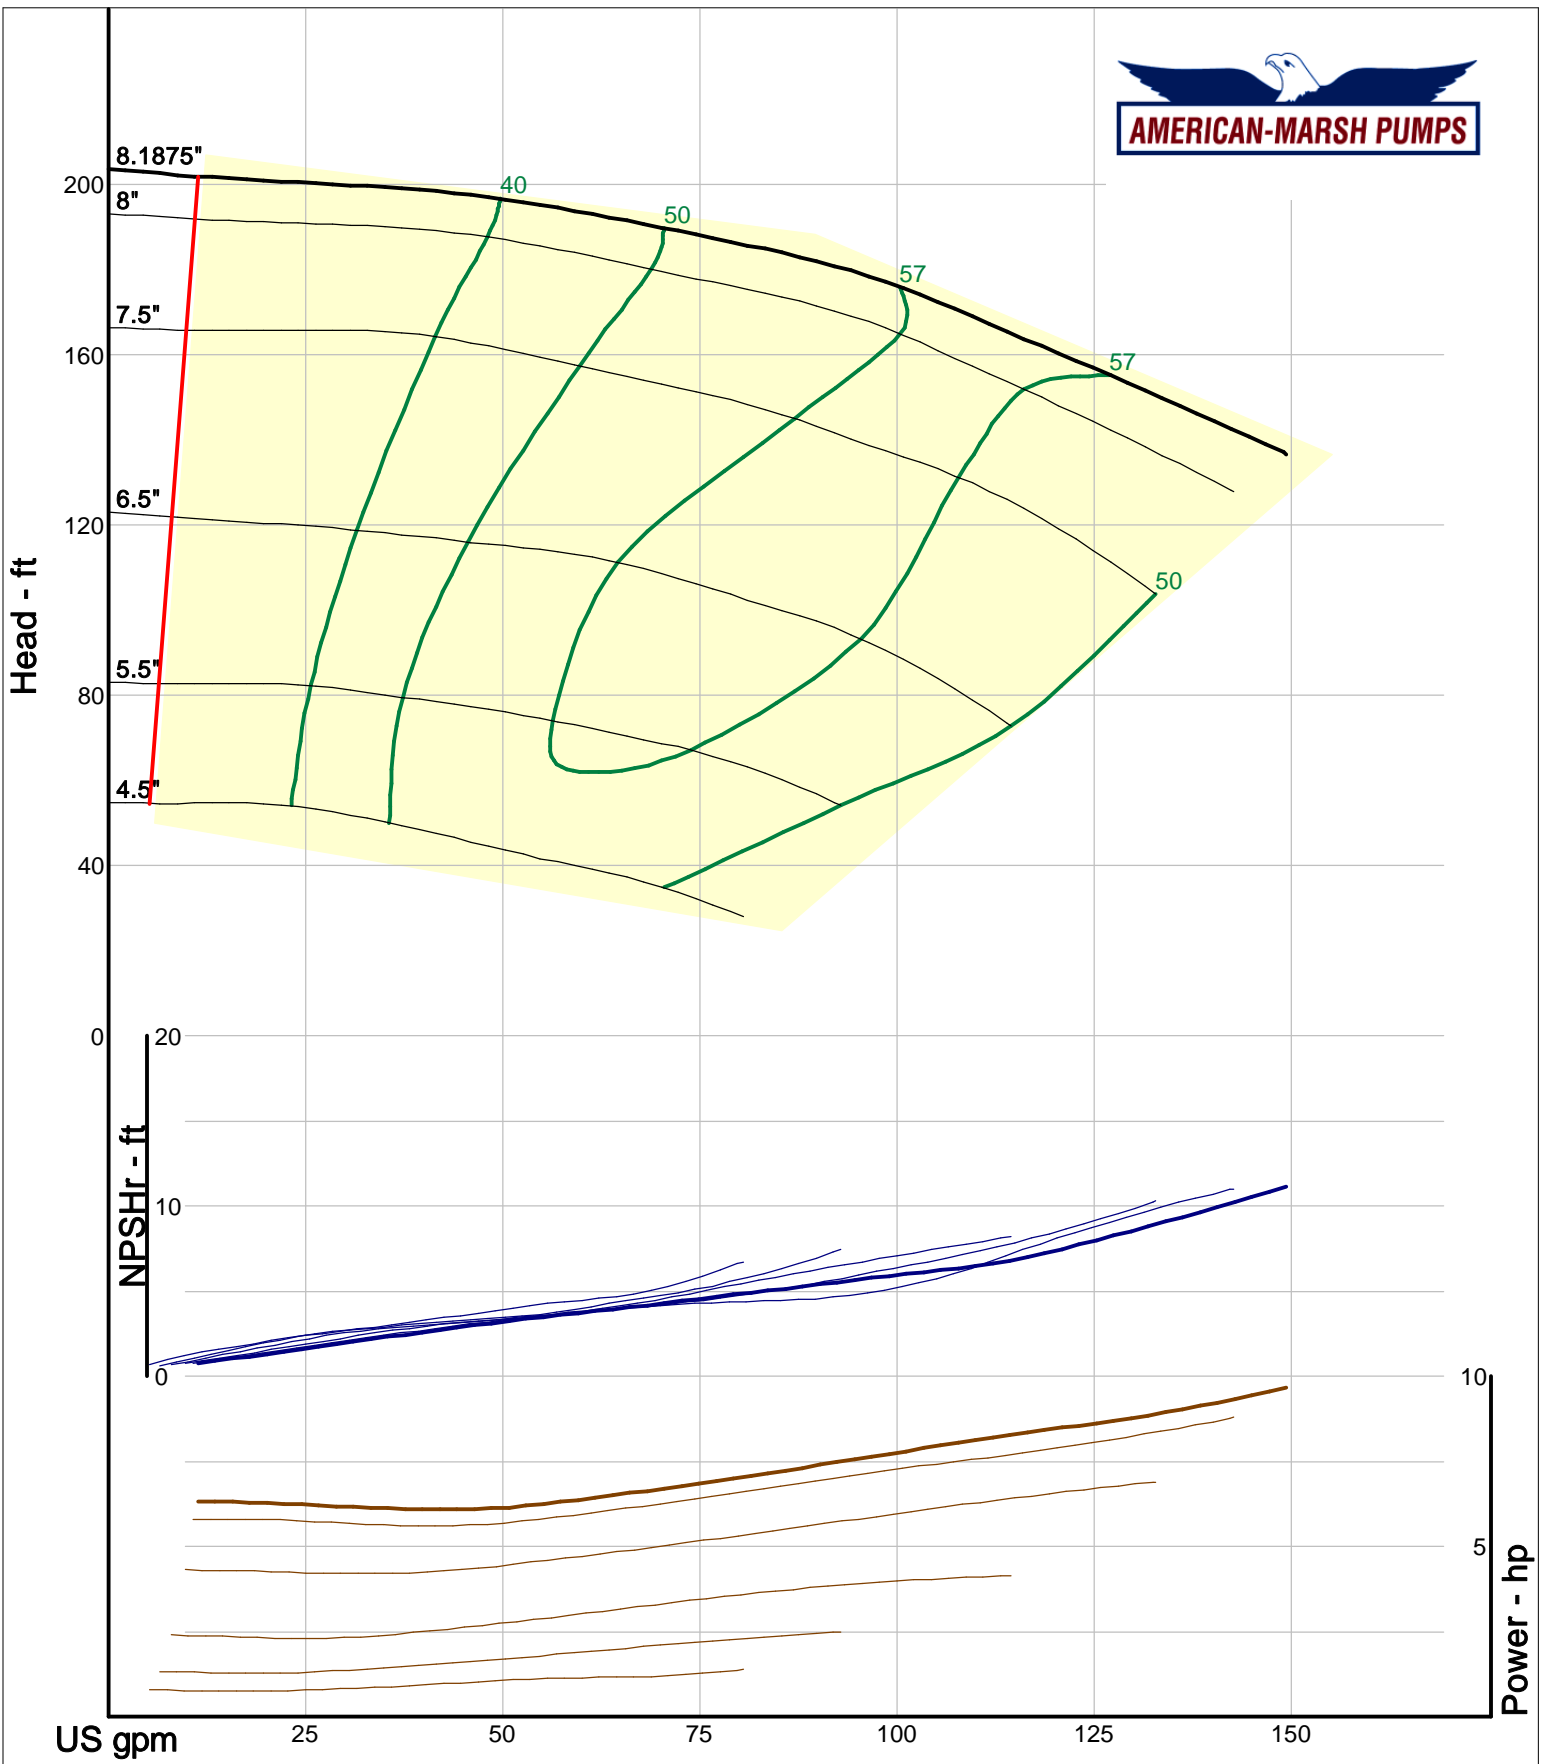

460 Series ANSI Process

3000 RPM Performance Curves
Reverse Vane Impellers

Company: American-Marsh Pumps
 Name:
 12/10/05

American-Marsh Pumps
 Catalog: WTRWKS-2005c.50, vers 2.5c
 460_OSD_RV - 3000

Size: 1L1x1.5-6/RV
 Speed: 2900 rpm
 Dia: 6.25 in
 Curve: CS-17300

Company: American-Marsh Pumps
 Name:
 12/10/05

American-Marsh Pumps
 Catalog: WTRWKS-2005c.50, vers 2.5c
 460_OSD_RV - 3000

Size: 1L1x1.5-8/RV
 Speed: 2900 rpm
 Dia: 8.1875 in
 Curve: CS-17309

Company: American-Marsh Pumps
 Name:
 12/10/05

American-Marsh Pumps
 Catalog: WTRWKS-2005c.50, vers 2.5c
 460_OSD_RV - 3000

Size: 1L1.5x3-6/RV
 Speed: 2900 rpm
 Dia: 6.25 in
 Curve: CS-17303

Company: American-Marsh Pumps
 Name:
 12/10/05

American-Marsh Pumps
 Catalog: WTRWKS-2005c.50, vers 2.5c
 460_OSD_RV - 3000

American-Marsh Pumps
 Catalog: WTRWKS-2005c.50, vers 2.5c
 460_OSD_RV - 3000

Size: 2L1.5x3-10A/RV
 Speed: 2900 rpm
 Dia: 10 in
 Curve: CS-17324

Company: American-Marsh Pumps
 Name:
 12/10/05

American-Marsh Pumps
 Catalog: WTRWKS-2005c.50, vers 2.5c
 460_OSD_RV - 3000