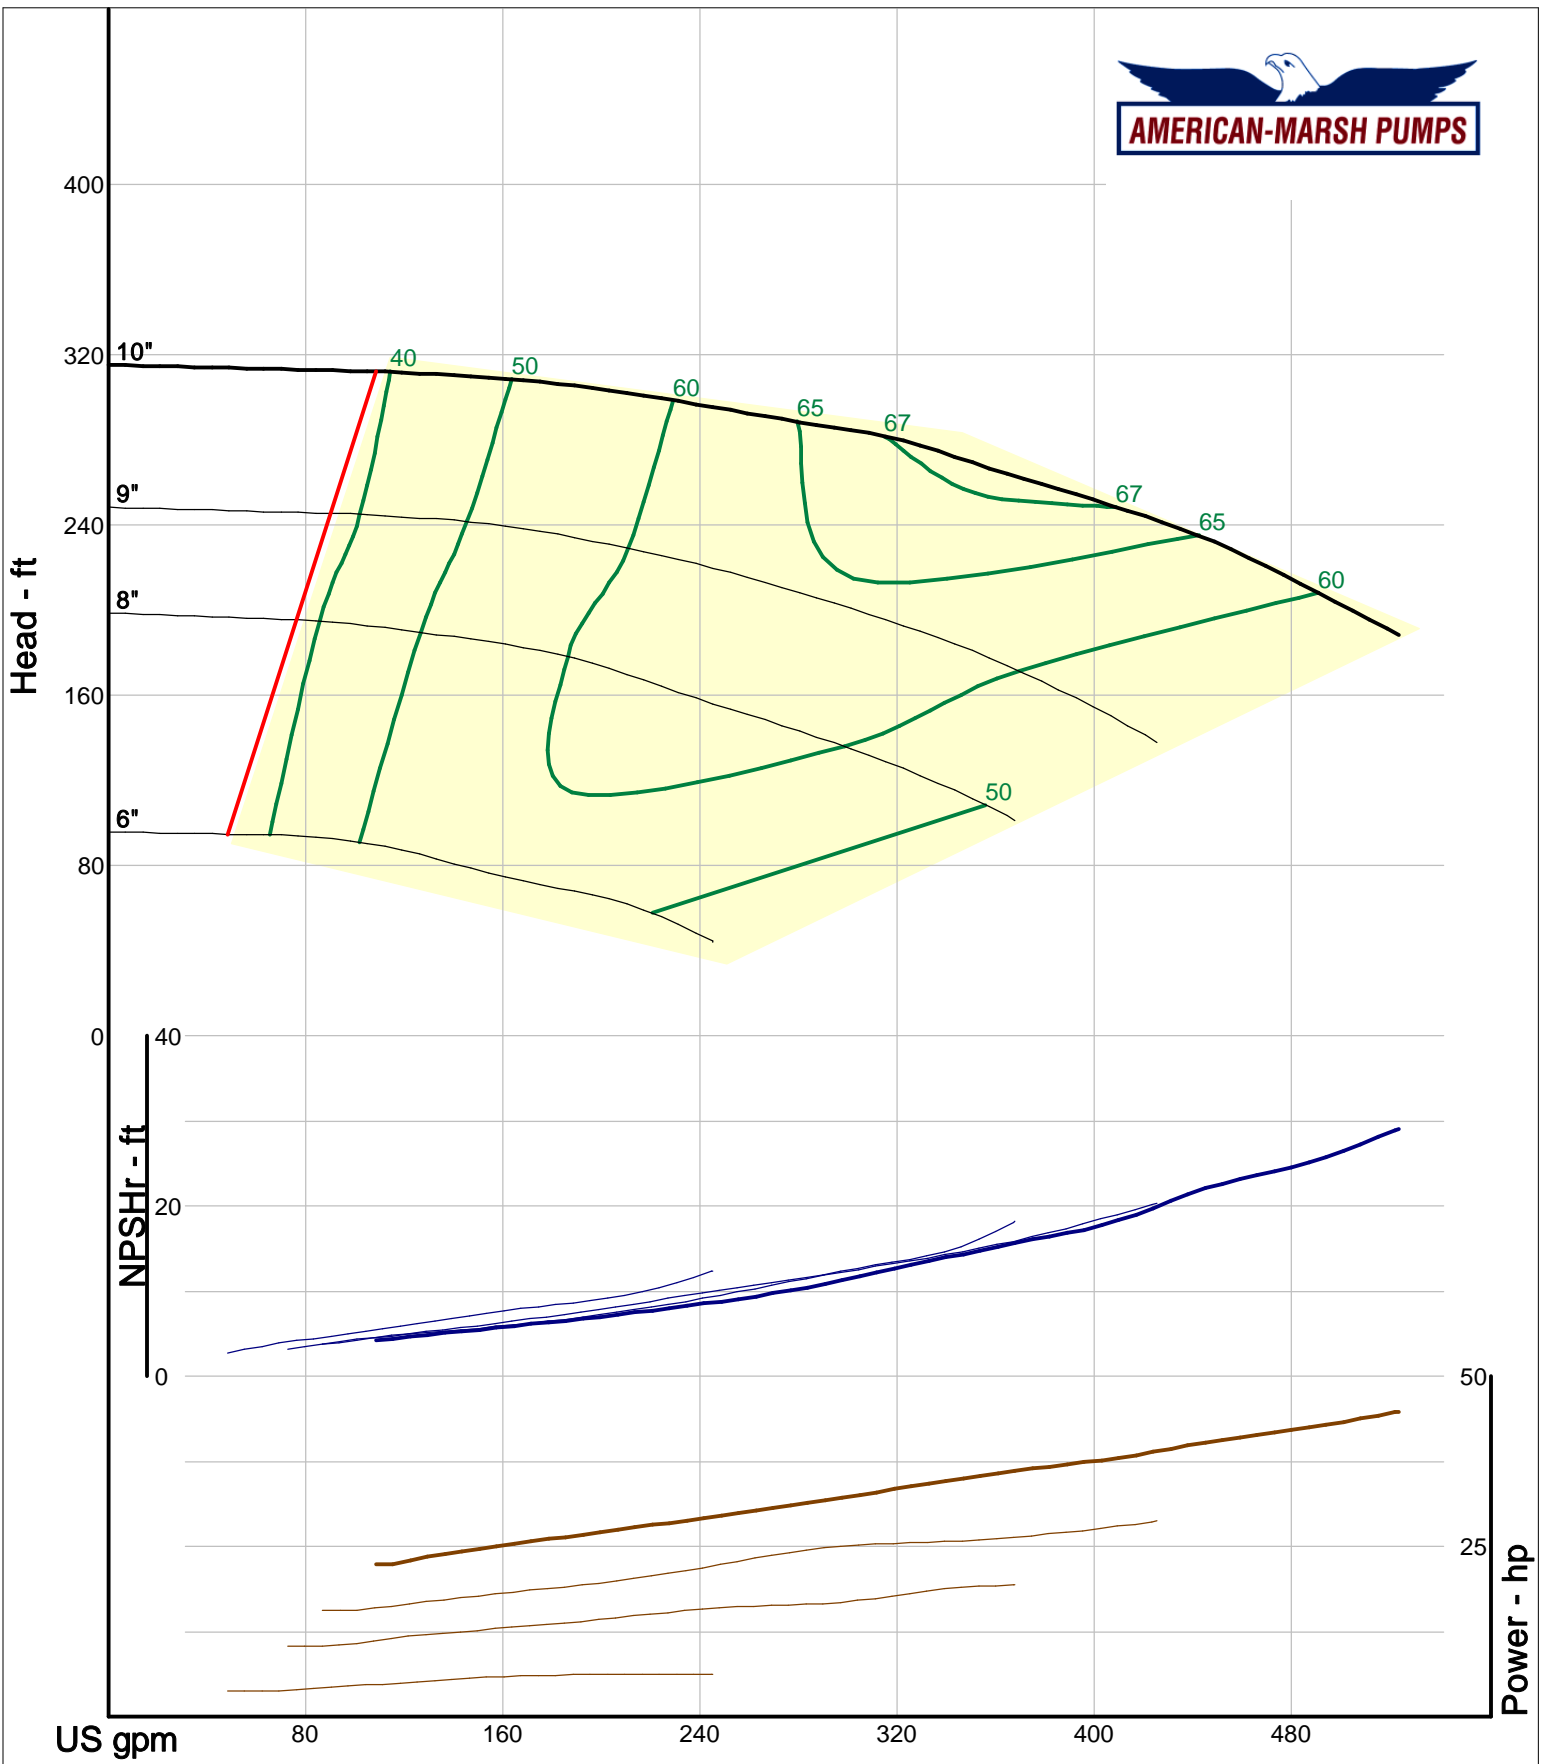

Company: American-Marsh Pumps
 Name:
 12/10/05

American-Marsh Pumps
 Catalog: WTRWKS-2005c.50, vers 2.5c
 460_OSD_RV - 3000

Size: 2L1x2-10A/RV
 Speed: 2900 rpm
 Dia: 10 in
 Curve: CS-17321

Company: American-Marsh Pumps
 Name:
 12/10/05

American-Marsh Pumps
 Catalog: WTRWKS-2005c.50, vers 2.5c
 460_OSD_RV - 3000

Size: 2L1.5x3-10A/RV
 Speed: 2900 rpm
 Dia: 10 in
 Curve: CS-17324

Company: American-Marsh Pumps
 Name:
 12/10/05

American-Marsh Pumps
 Catalog: WTRWKS-2005c.50, vers 2.5c
 460_OSD_RV - 3000

Size: 2L1.5x3-13/RV
 Speed: 2900 rpm
 Dia: 13 in
 Curve: CS-17340

Company: American-Marsh Pumps
 Name:
 12/10/05

American-Marsh Pumps
 Catalog: WTRWKS-2005c.50, vers 2.5c
 460_OSD_RV - 3000

Size: 2L2x3-8/RV
 Speed: 2900 rpm
 Dia: 8.1875 in
 Curve: CS-17315

Company: American-Marsh Pumps
 Name:
 12/10/05

American-Marsh Pumps
 Catalog: WTRWKS-2005c.50, vers 2.5c
 460_OSD_RV - 3000

Size: 2L2x3-10A/RV
 Speed: 2900 rpm
 Dia: 10 in
 Curve: CS-17327

Company: American-Marsh Pumps
 Name:
 12/10/05