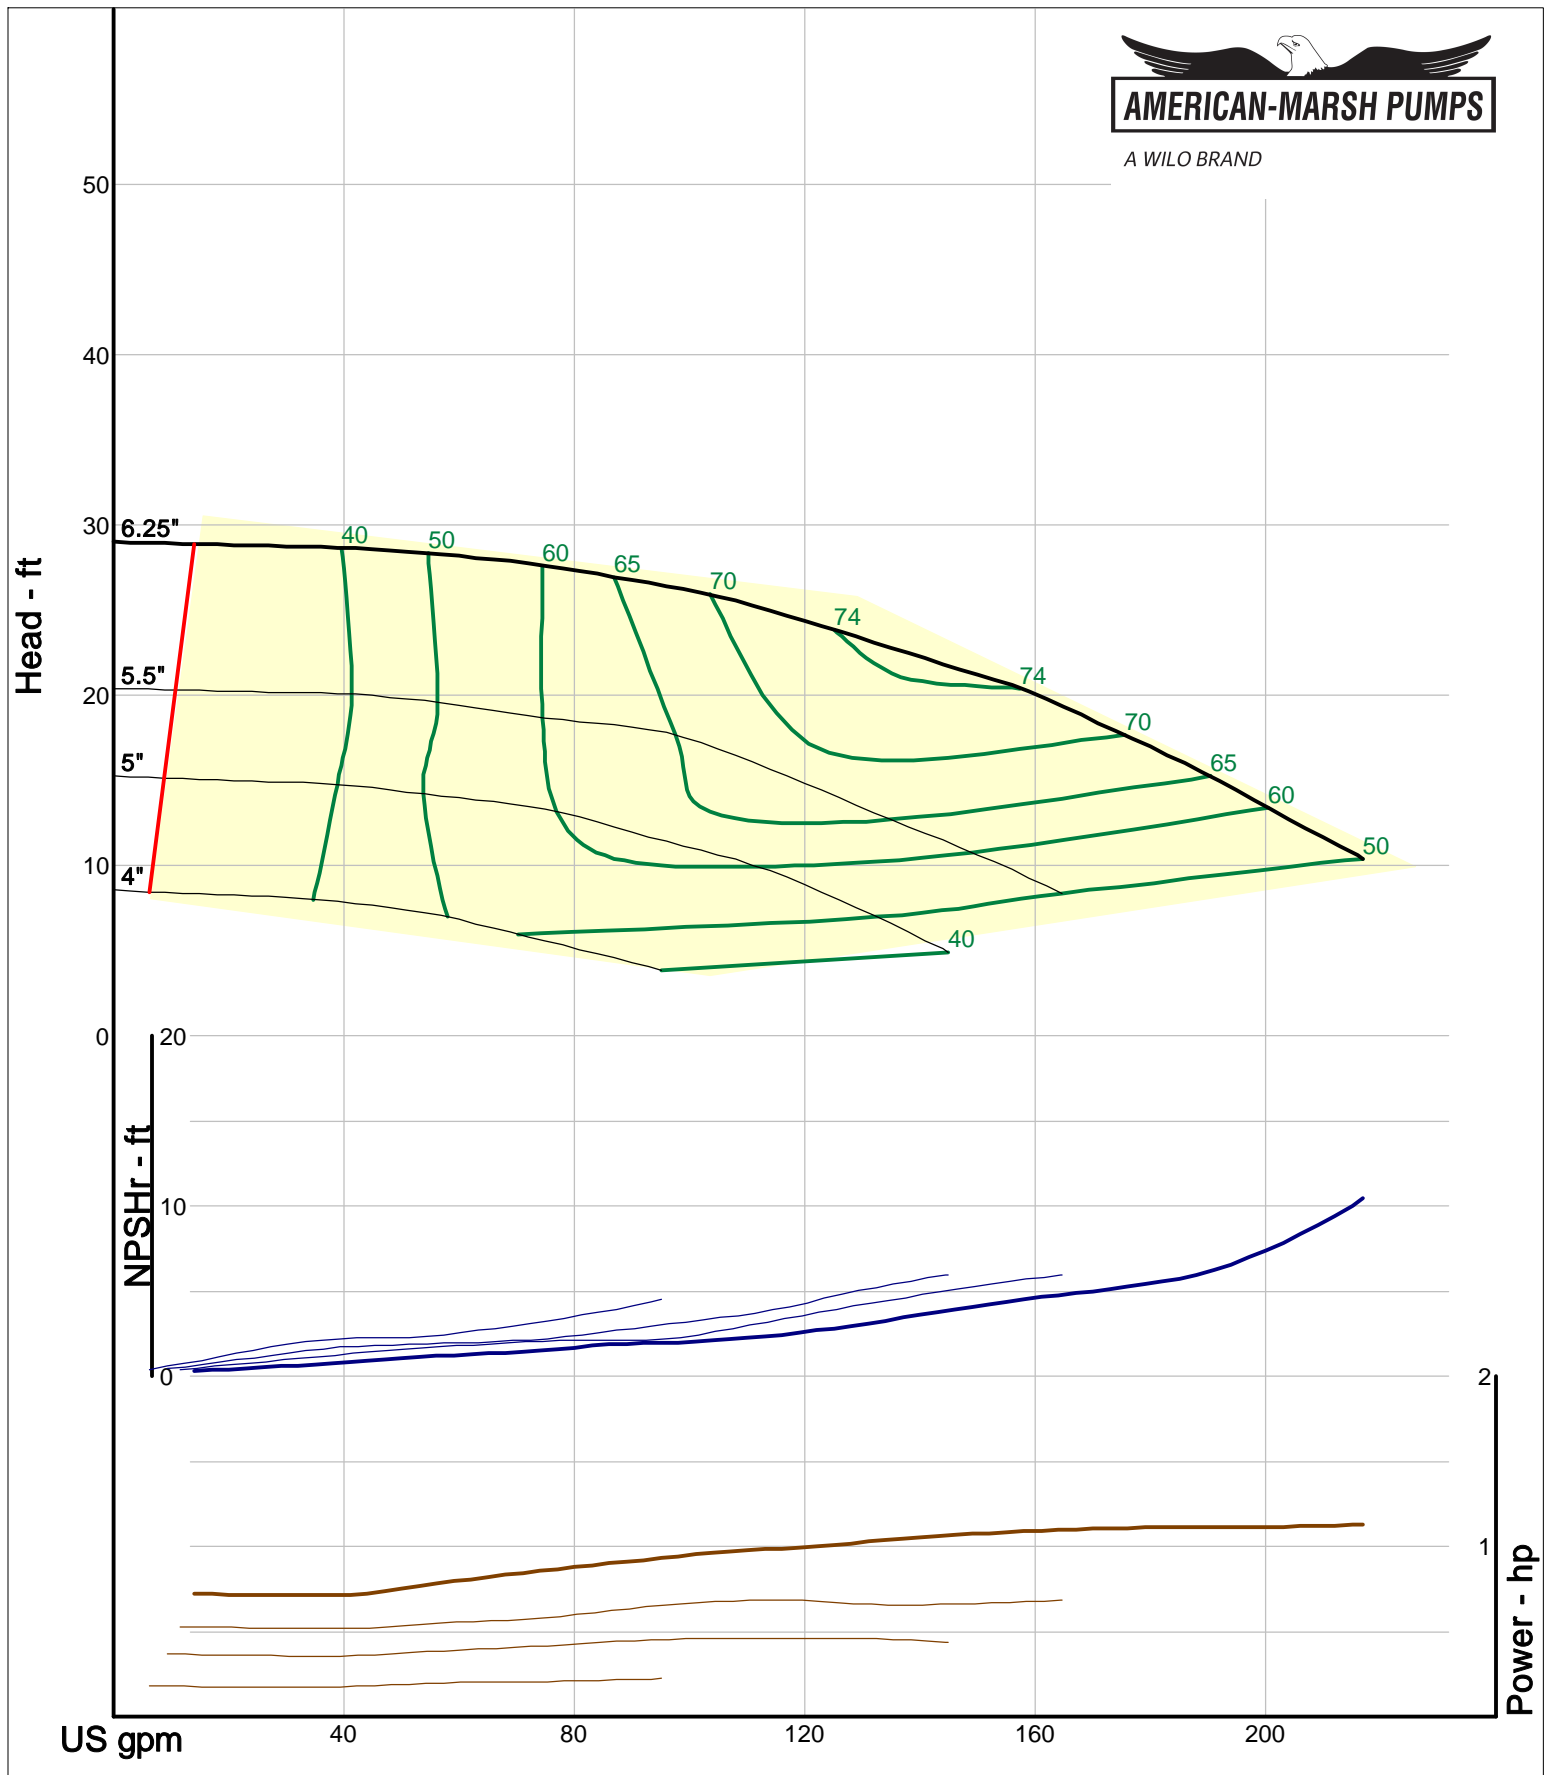

A WILO BRAND

Company: American-Marsh Pumps
Name:
12/10/05

American-Marsh Pumps
Catalog: WTRWKS-2005c.50, vers 2.5c
460_OSD_RV - 1500

Size: 1L2x3-6/RV
Speed: 1450 rpm
Dia: 6.25 in
Curve: CS-17307