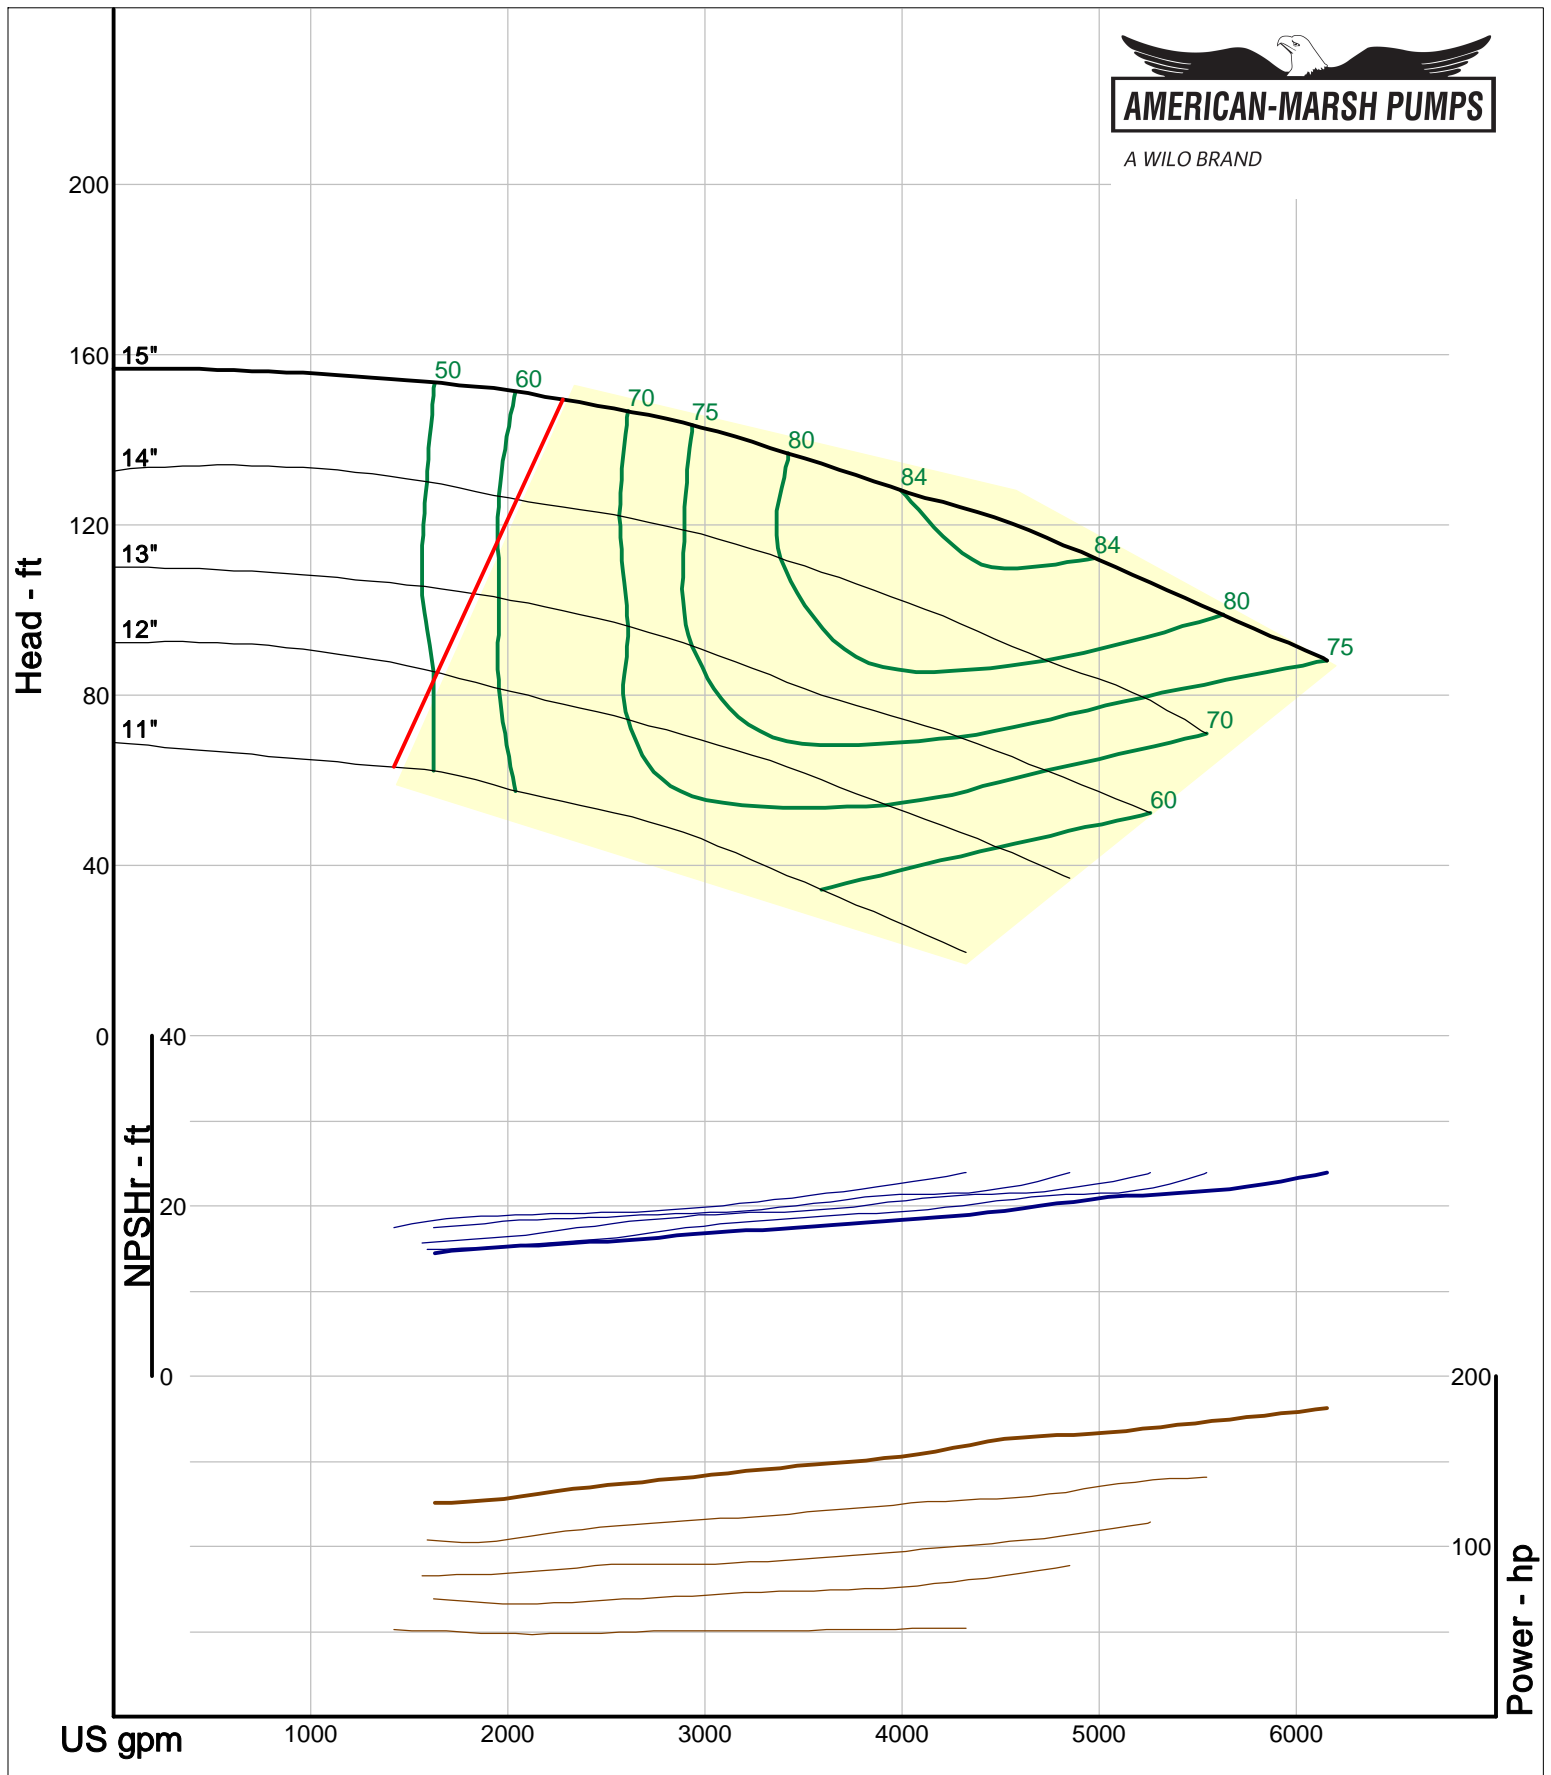

Company: American-Marsh Pumps
Name:
12/10/05

American-Marsh Pumps
Catalog: WTRWKS-2005c.50, vers 2.5c
460_OSD_RV - 1500

Size: 3L8x10-16H/RV
Speed: 1450 rpm
Dia: 15 in
Curve: CS-17368