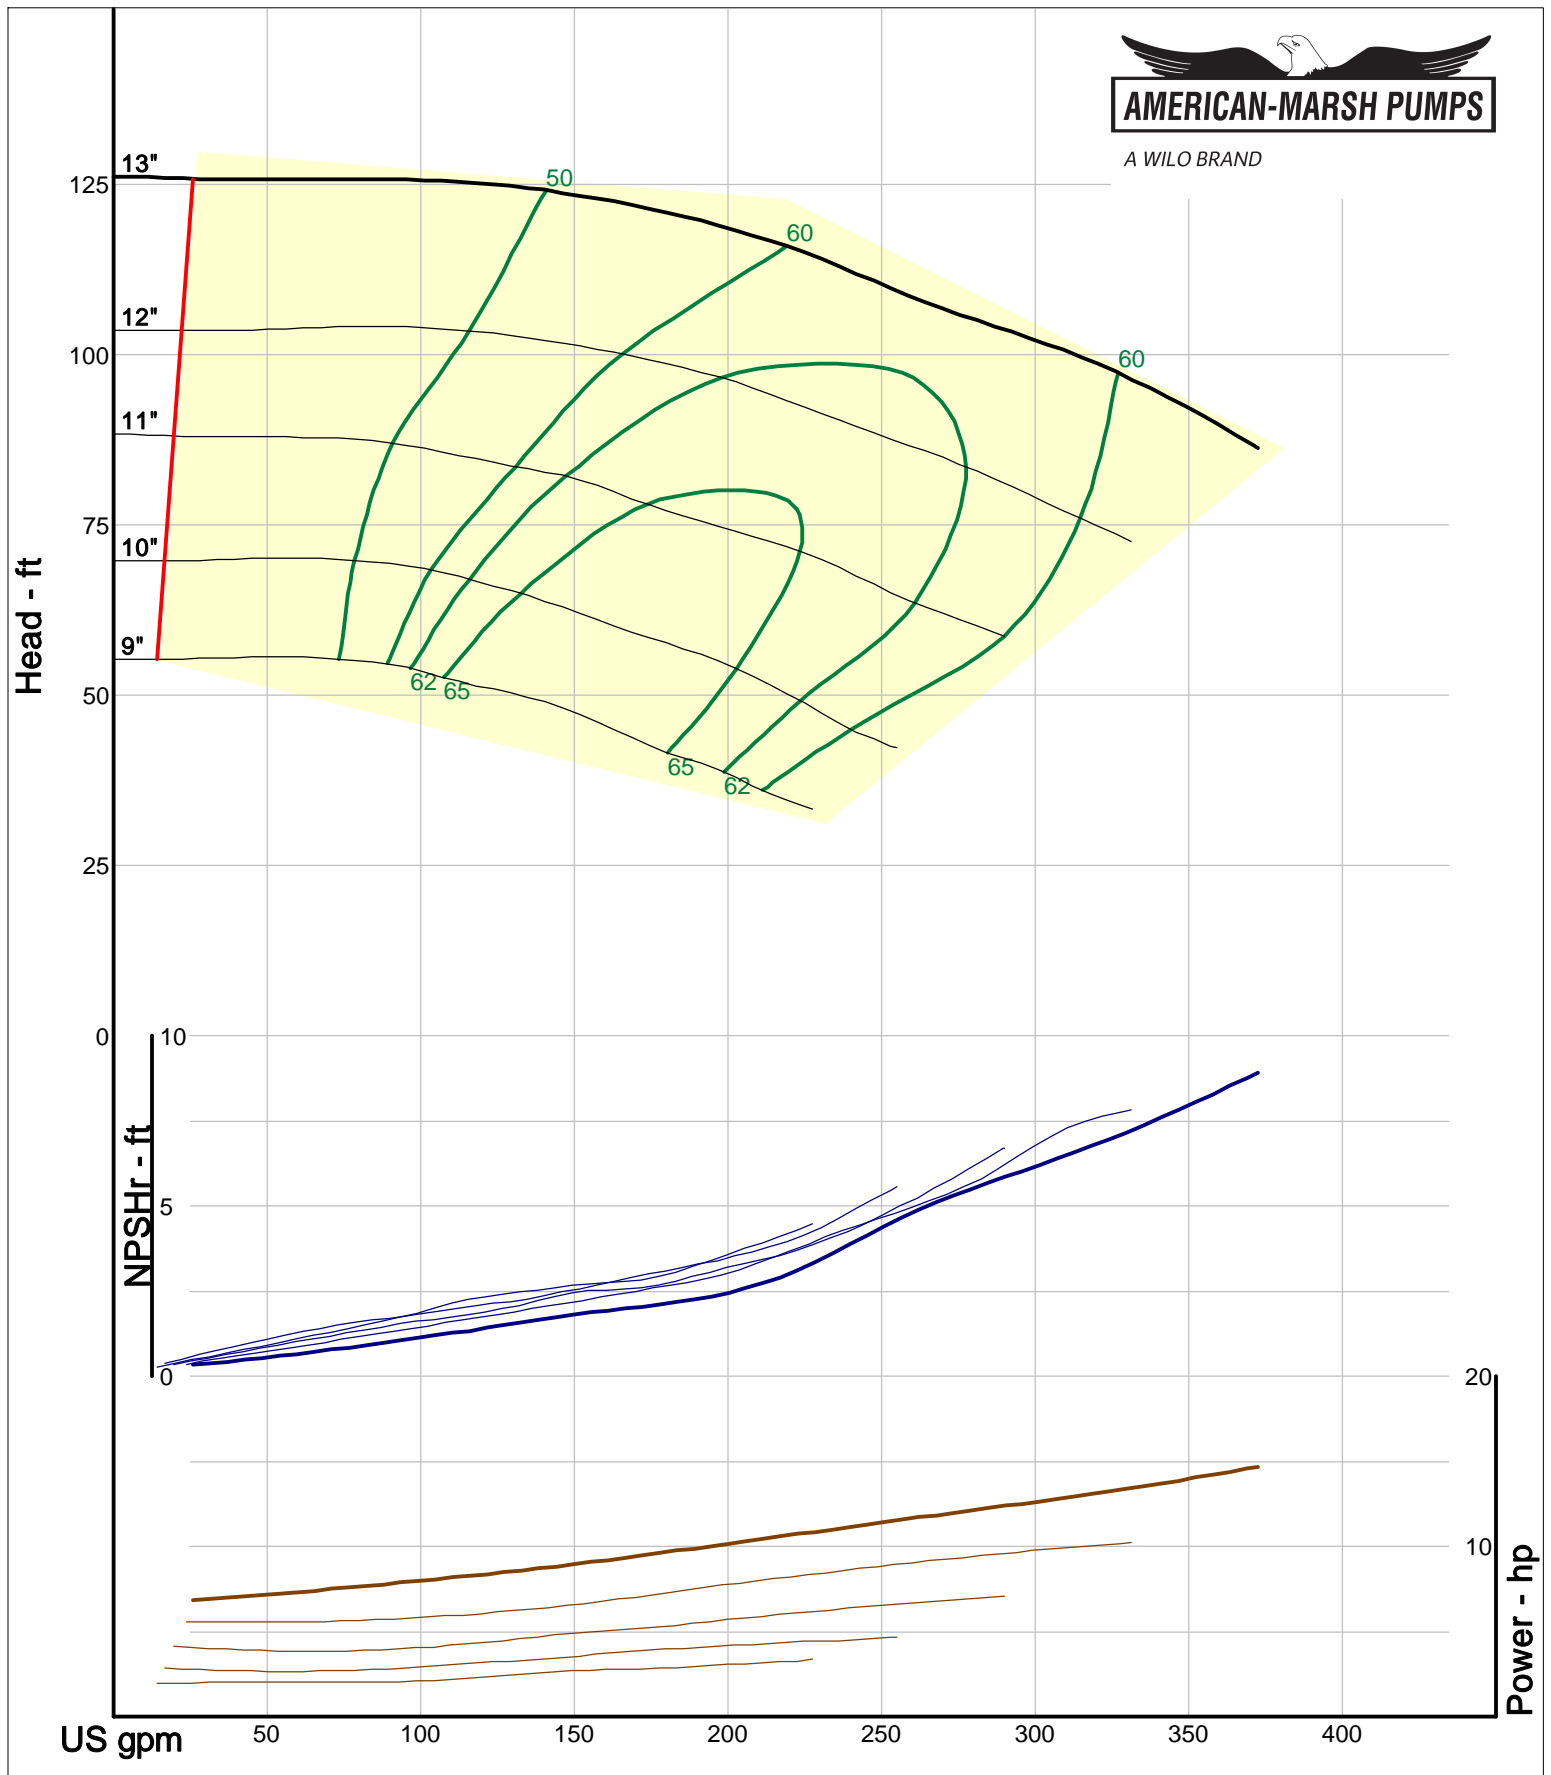

A WILO BRAND

Company: American-Marsh Pumps
Name:
12/10/05

American-Marsh Pumps
Catalog: WTRWKS-2005c.50, vers 2.5c
460_OSD_RV - 1500

Size: 2L2x3-13/RV
Speed: 1450 rpm
Dia: 13 in
Curve: CS-17344