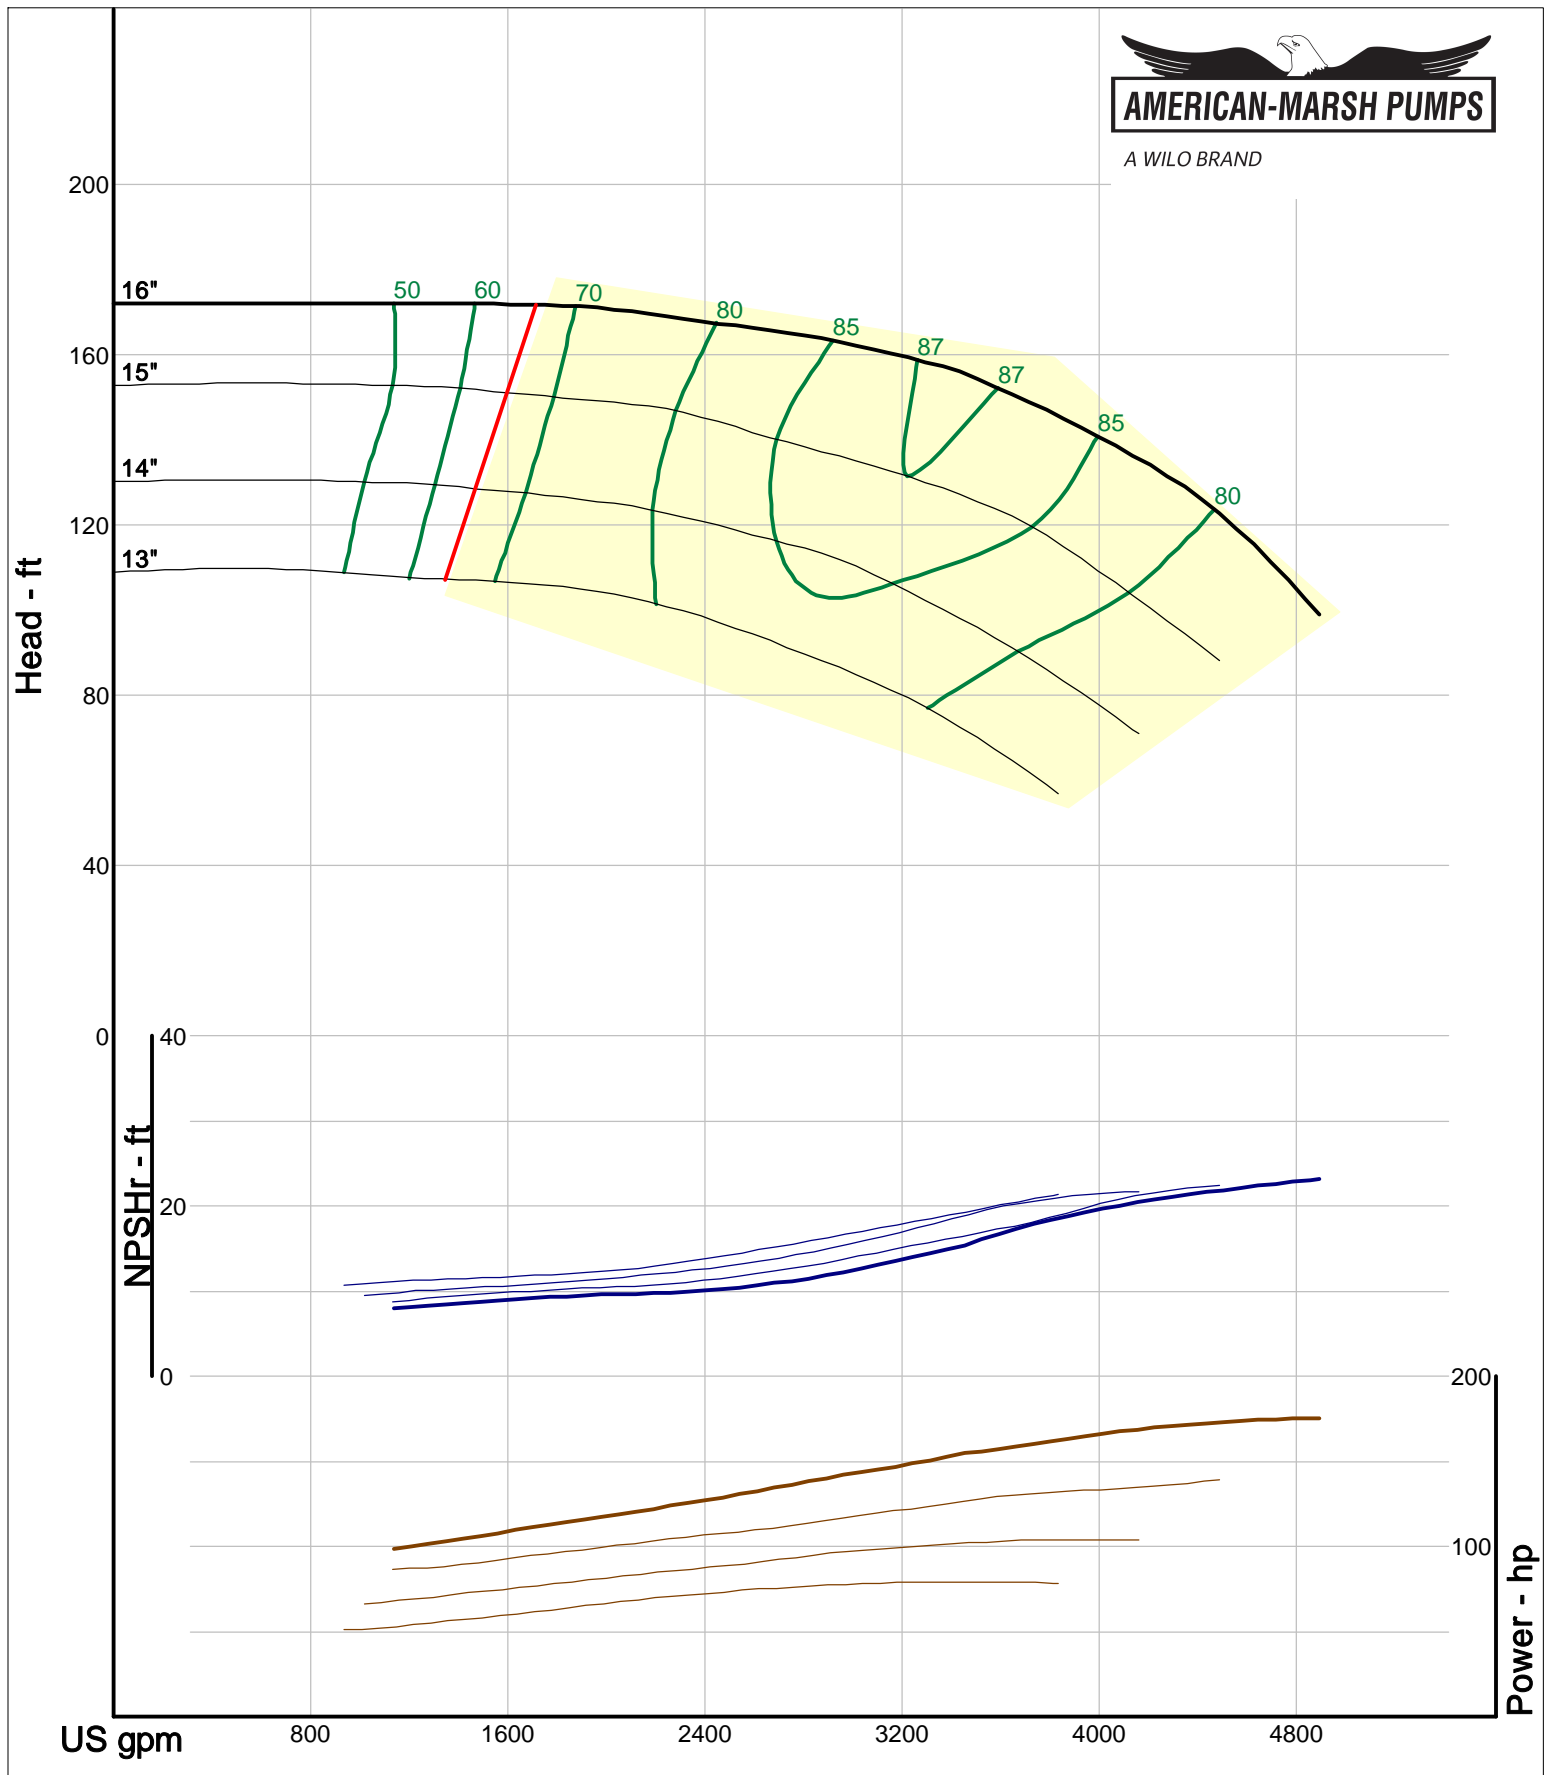

A WILO BRAND

Company: American-Marsh Pumps
Name:
12/10/05

American-Marsh Pumps
Catalog: WTRWKS-2005c.50, vers 2.5c
460_OSD_RV - 1500

Size: 3L8x10-16/RV
Speed: 1450 rpm
Dia: 16 in
Curve: CS-17365