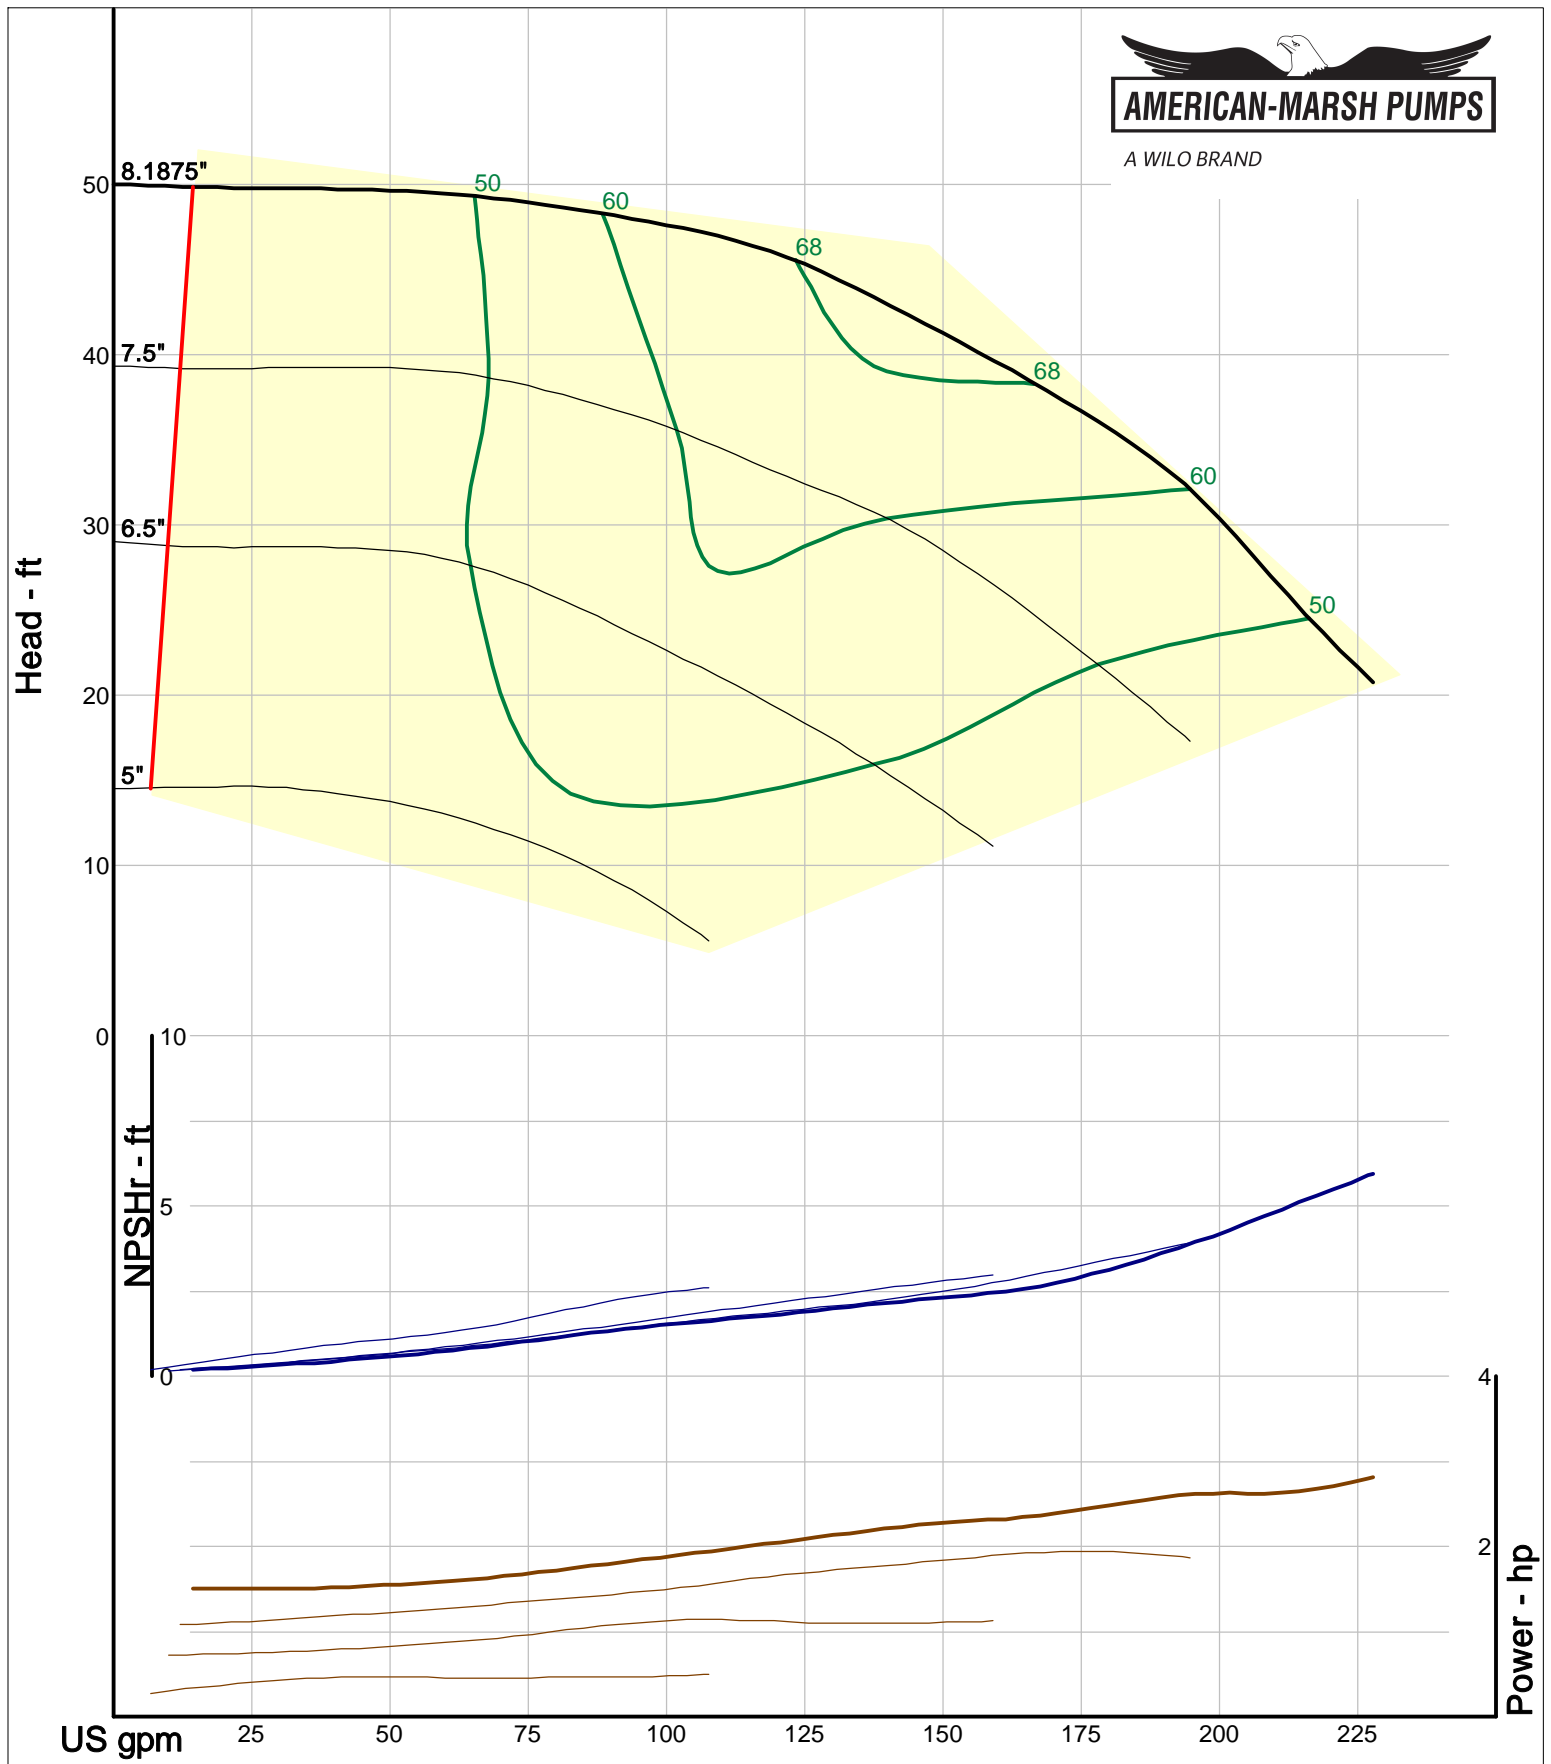

A WILO BRAND

Company: American-Marsh Pumps
Name:
12/10/05

American-Marsh Pumps
Catalog: WTRWKS-2005c.50, vers 2.5c
460_OSD_RV - 1500

Size: 2L2x3-8/RV
Speed: 1450 rpm
Dia: 8.1875 in
Curve: CS-17316