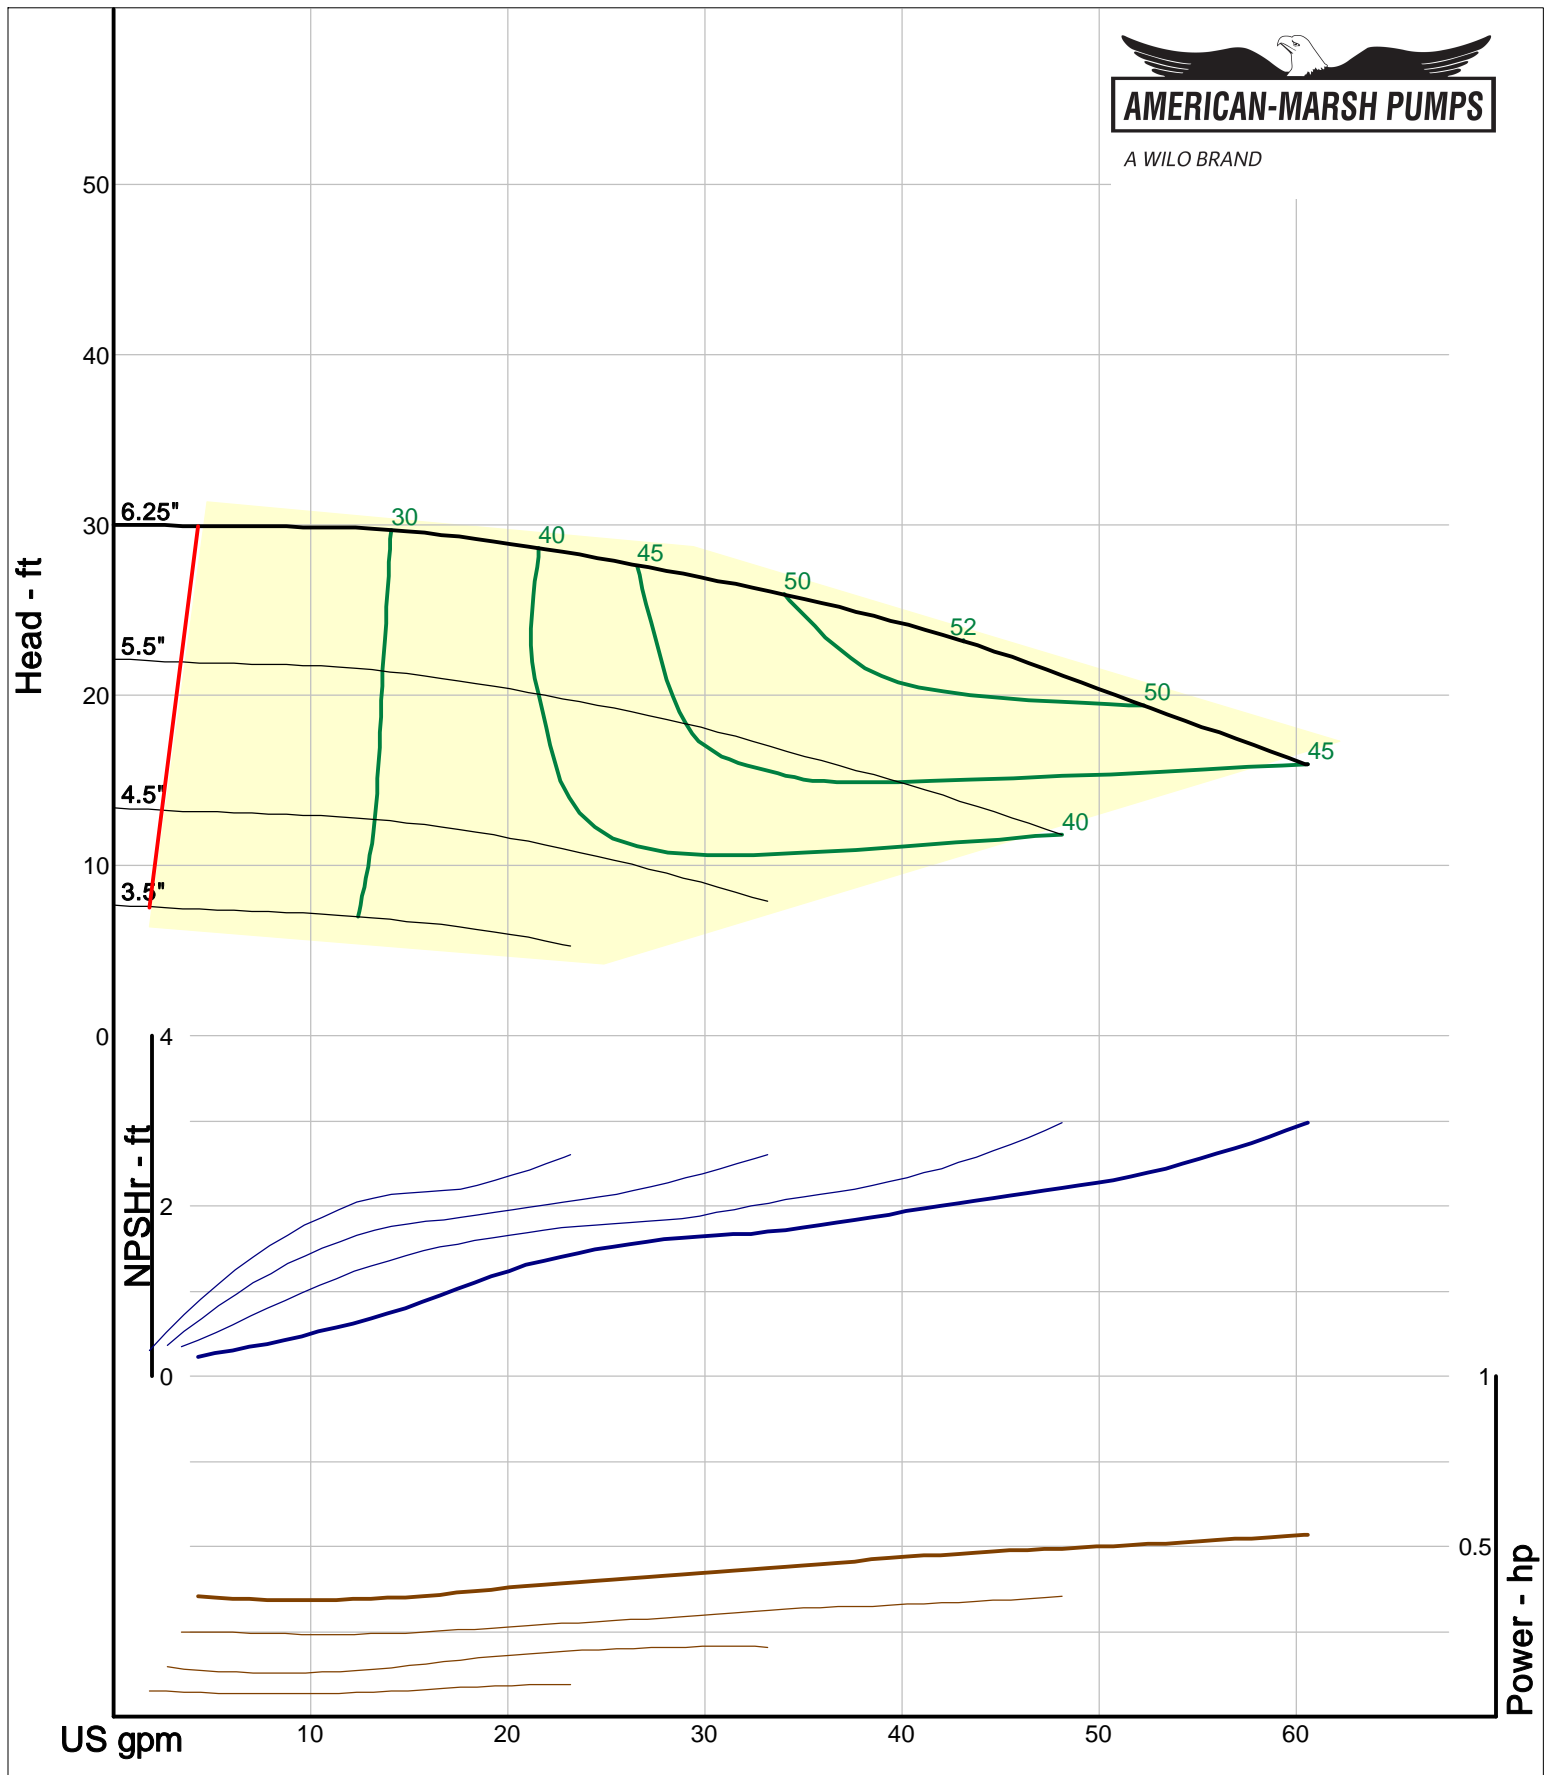

A WILO BRAND

Company: American-Marsh Pumps
Name:
12/10/05

American-Marsh Pumps
Catalog: WTRWKS-2005c.50, vers 2.5c
460_OSD_RV - 1500

Size: 1L1x1.5-6/RV
Speed: 1450 rpm
Dia: 6.25 in
Curve: CS-17301