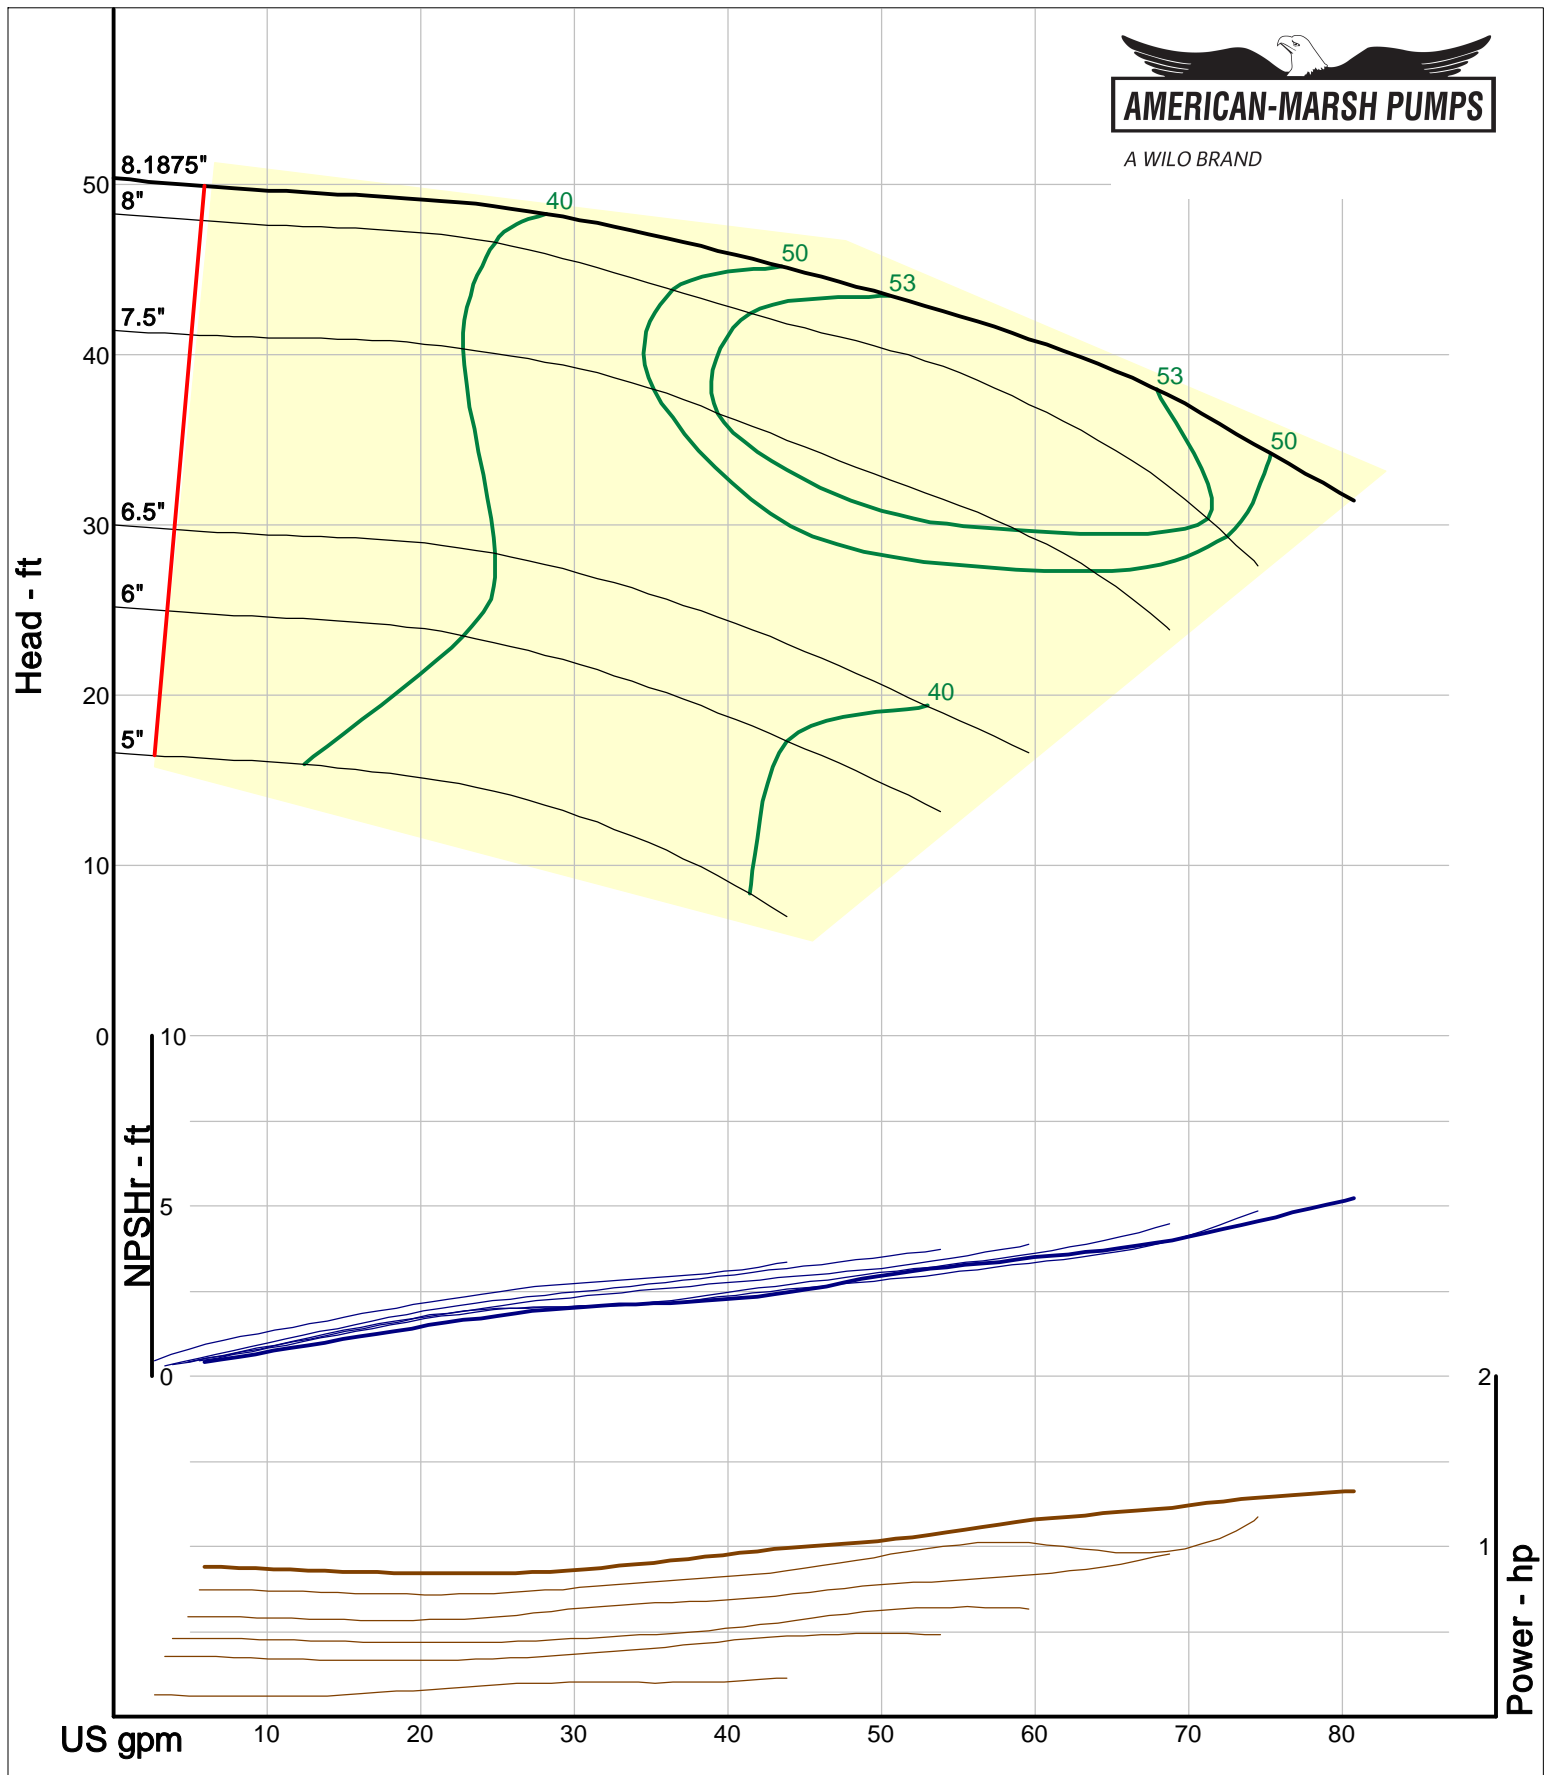

Size: 1L1x1.5-6/RV
Speed: 1450 rpm
Dia: 6.25 in
Curve: CS-17301

A WILO BRAND

Company: American-Marsh Pumps
Name:
12/10/05

American-Marsh Pumps
Catalog: WTRWKS-2005c.50, vers 2.5c
460_OSD_RV - 1500

Size: 1L1x1.5-8/RV
Speed: 1450 rpm
Dia: 8.1875 in
Curve: CS-17310