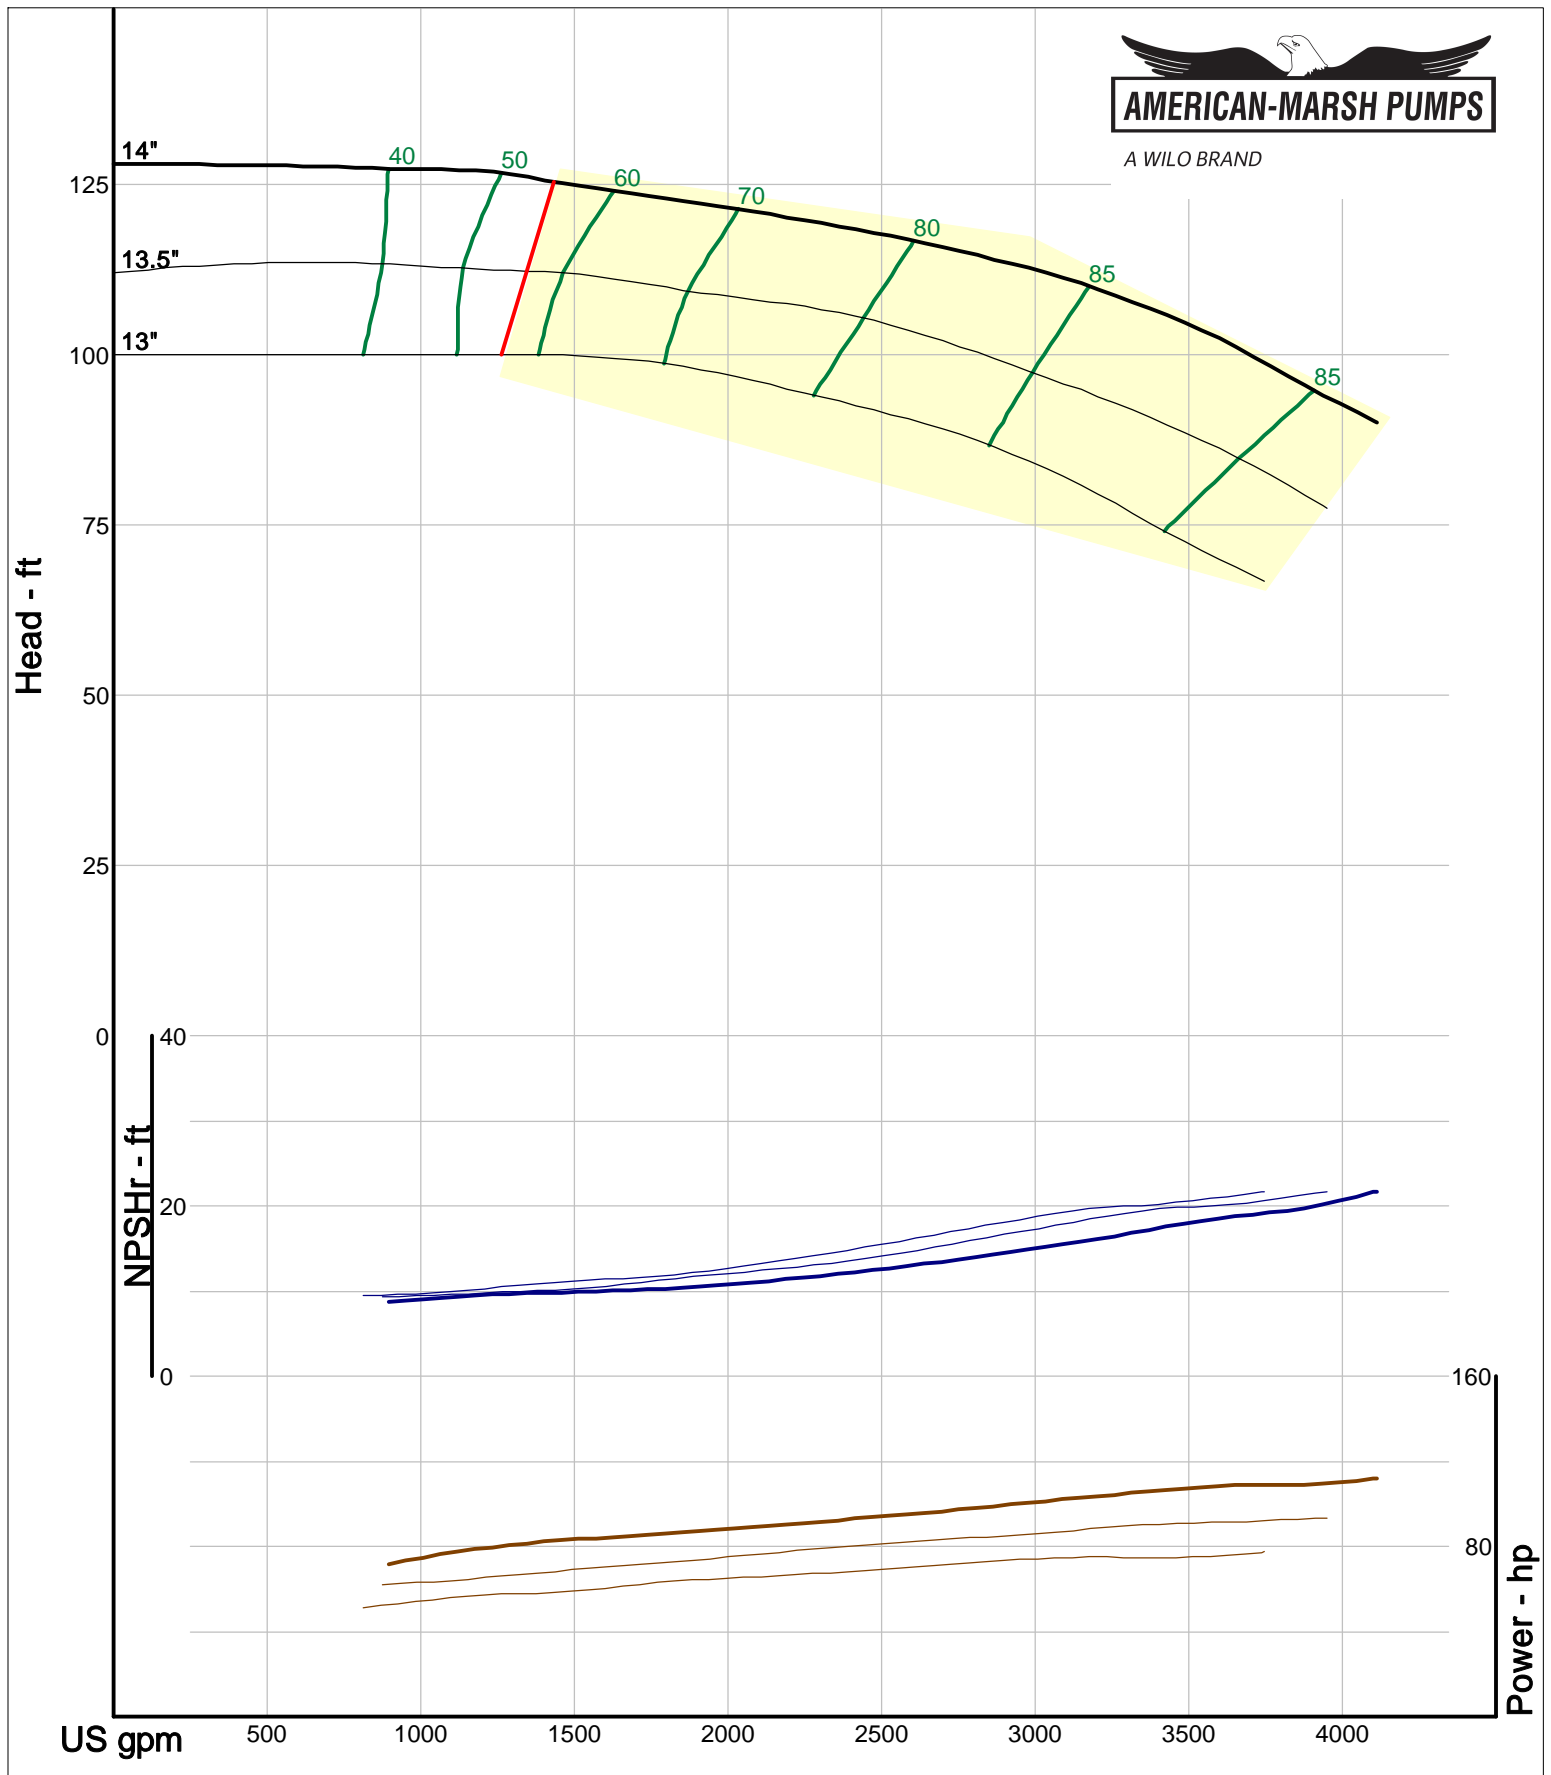

A WILO BRAND

Company: American-Marsh Pumps
Name:
12/10/05

American-Marsh Pumps
Catalog: WTRWKS-2005c.50, vers 2.5c
460_OSD_RV - 1500

Size: 3L8x10-14/RV
Speed: 1450 rpm
Dia: 14 in
Curve: CS-17356