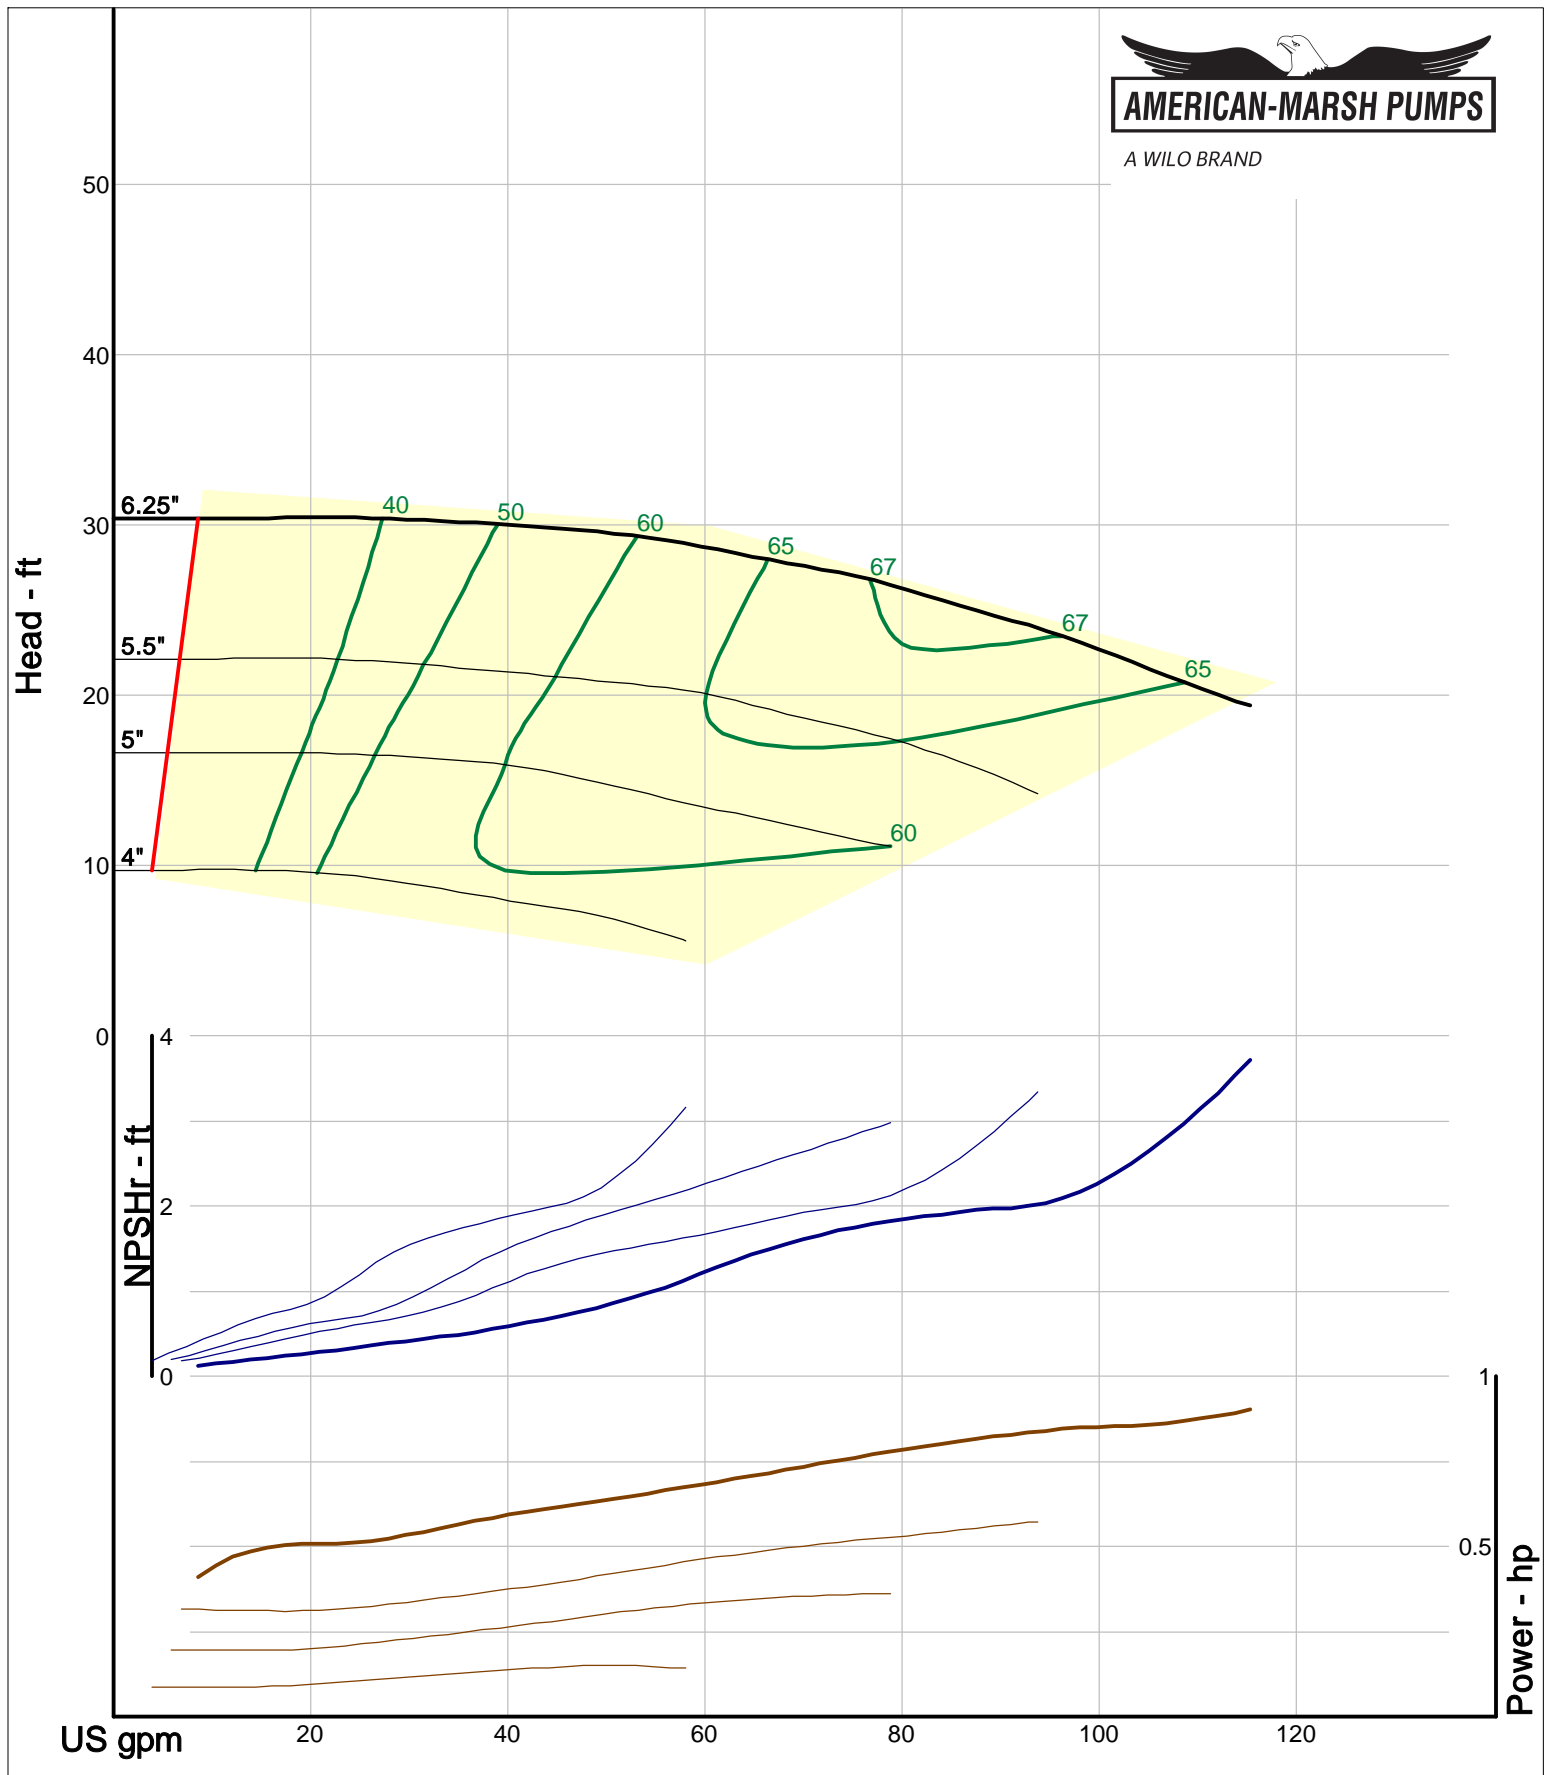

A WILO BRAND

Company: American-Marsh Pumps
Name:
12/10/05

American-Marsh Pumps
Catalog: WTRWKS-2005c.50, vers 2.5c
460_OSD_RV - 1500

Size: 1L1.5x3-6/RV
Speed: 1450 rpm
Dia: 6.25 in
Curve: CS-17304