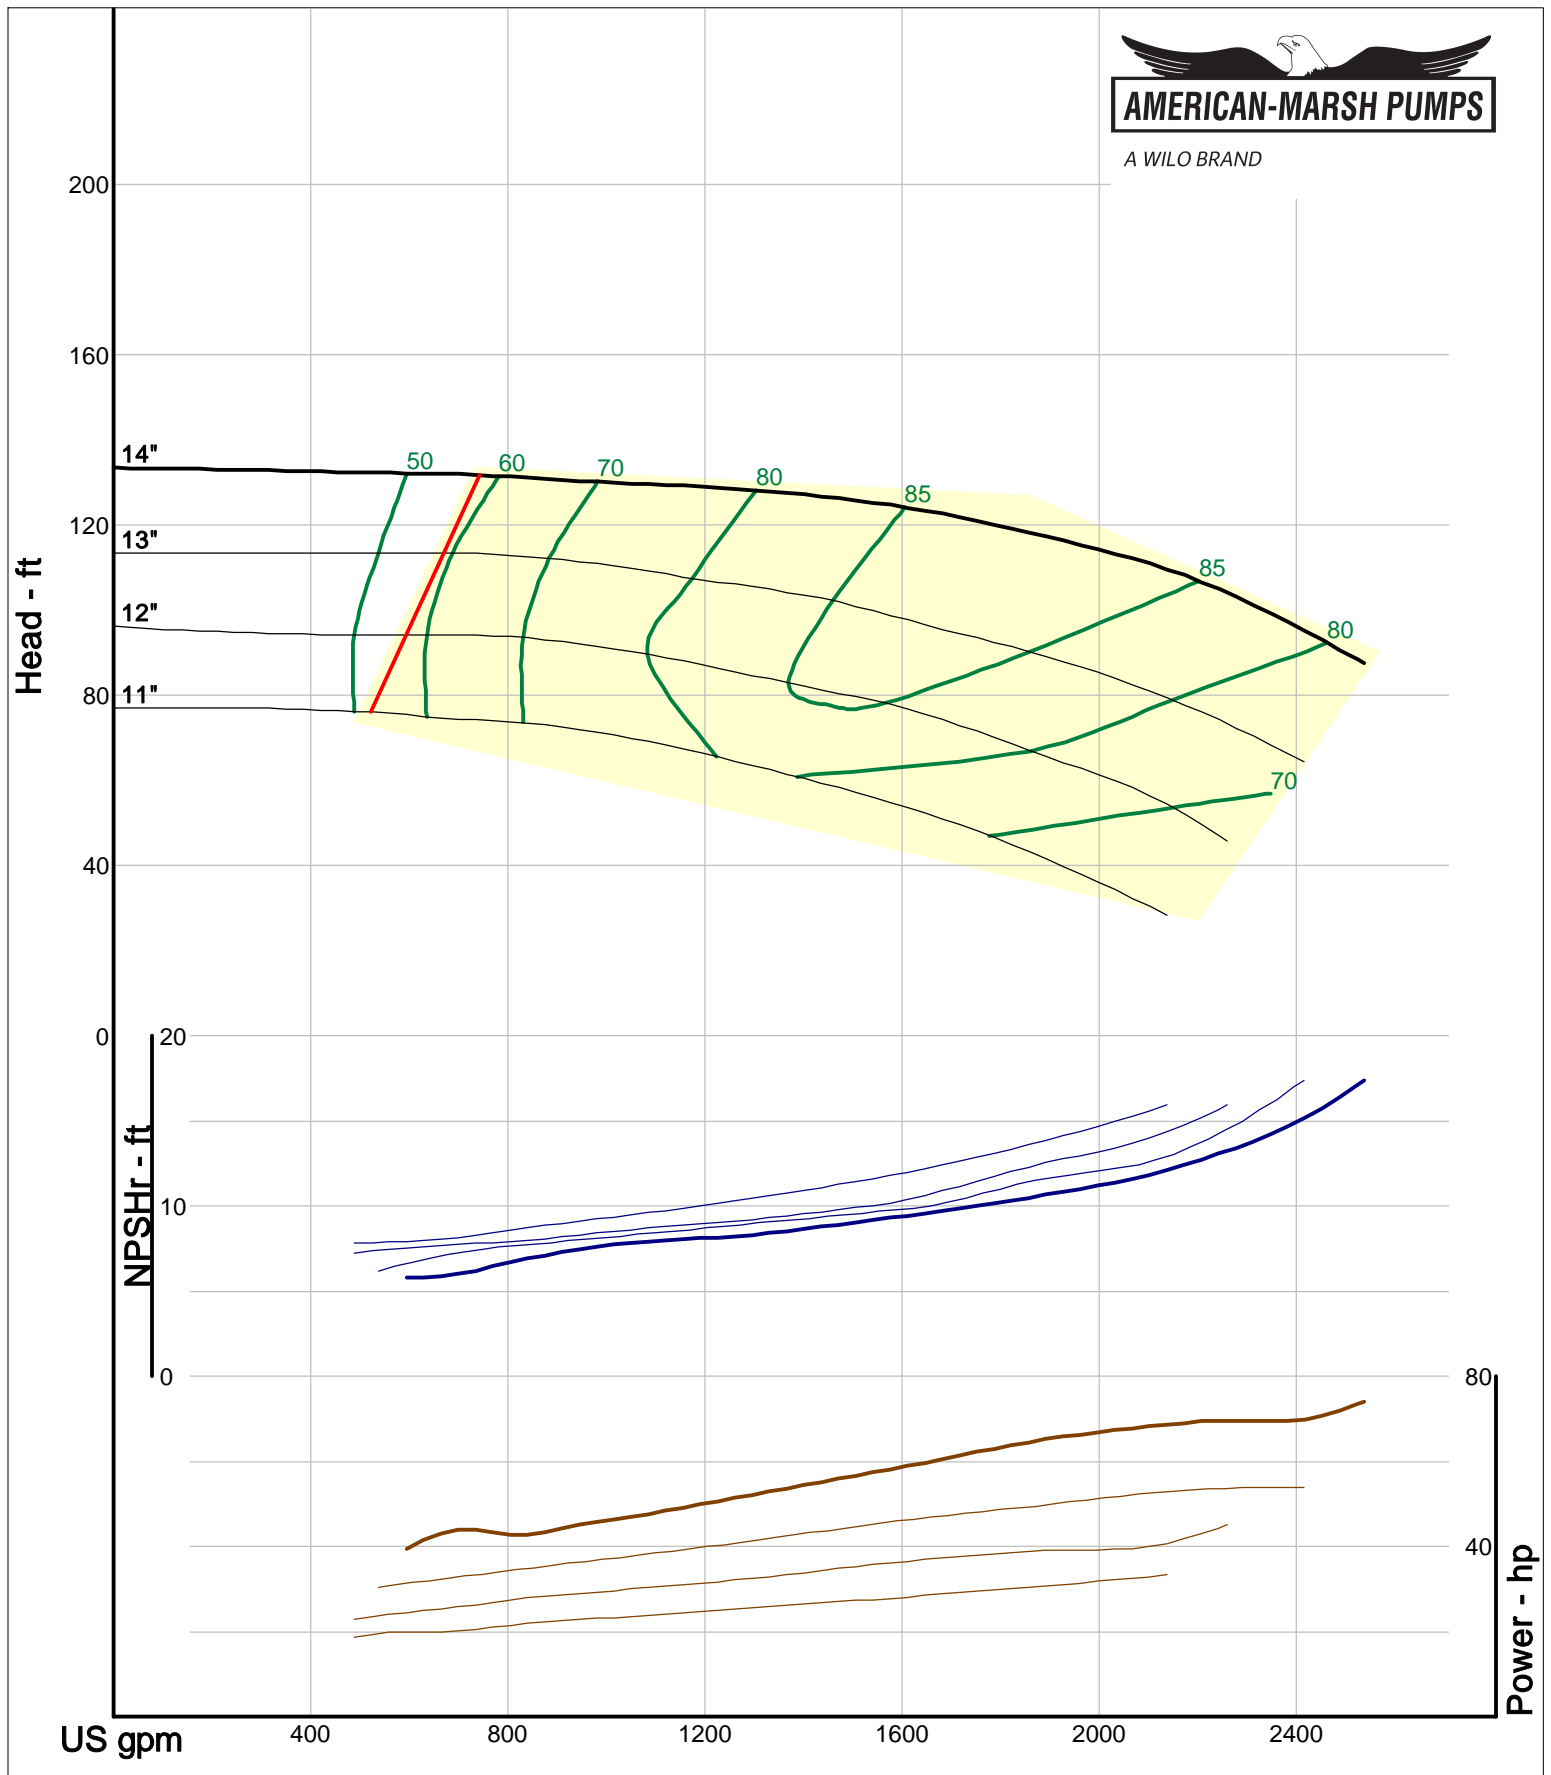

A WILO BRAND

Company: American-Marsh Pumps
Name:
12/10/05

American-Marsh Pumps
Catalog: WTRWKS-2005c.50, vers 2.5c
460_OSD_RV - 1500

Size: 3L6x8-14A/RV
Speed: 1450 rpm
Dia: 14 in
Curve: CS-17353