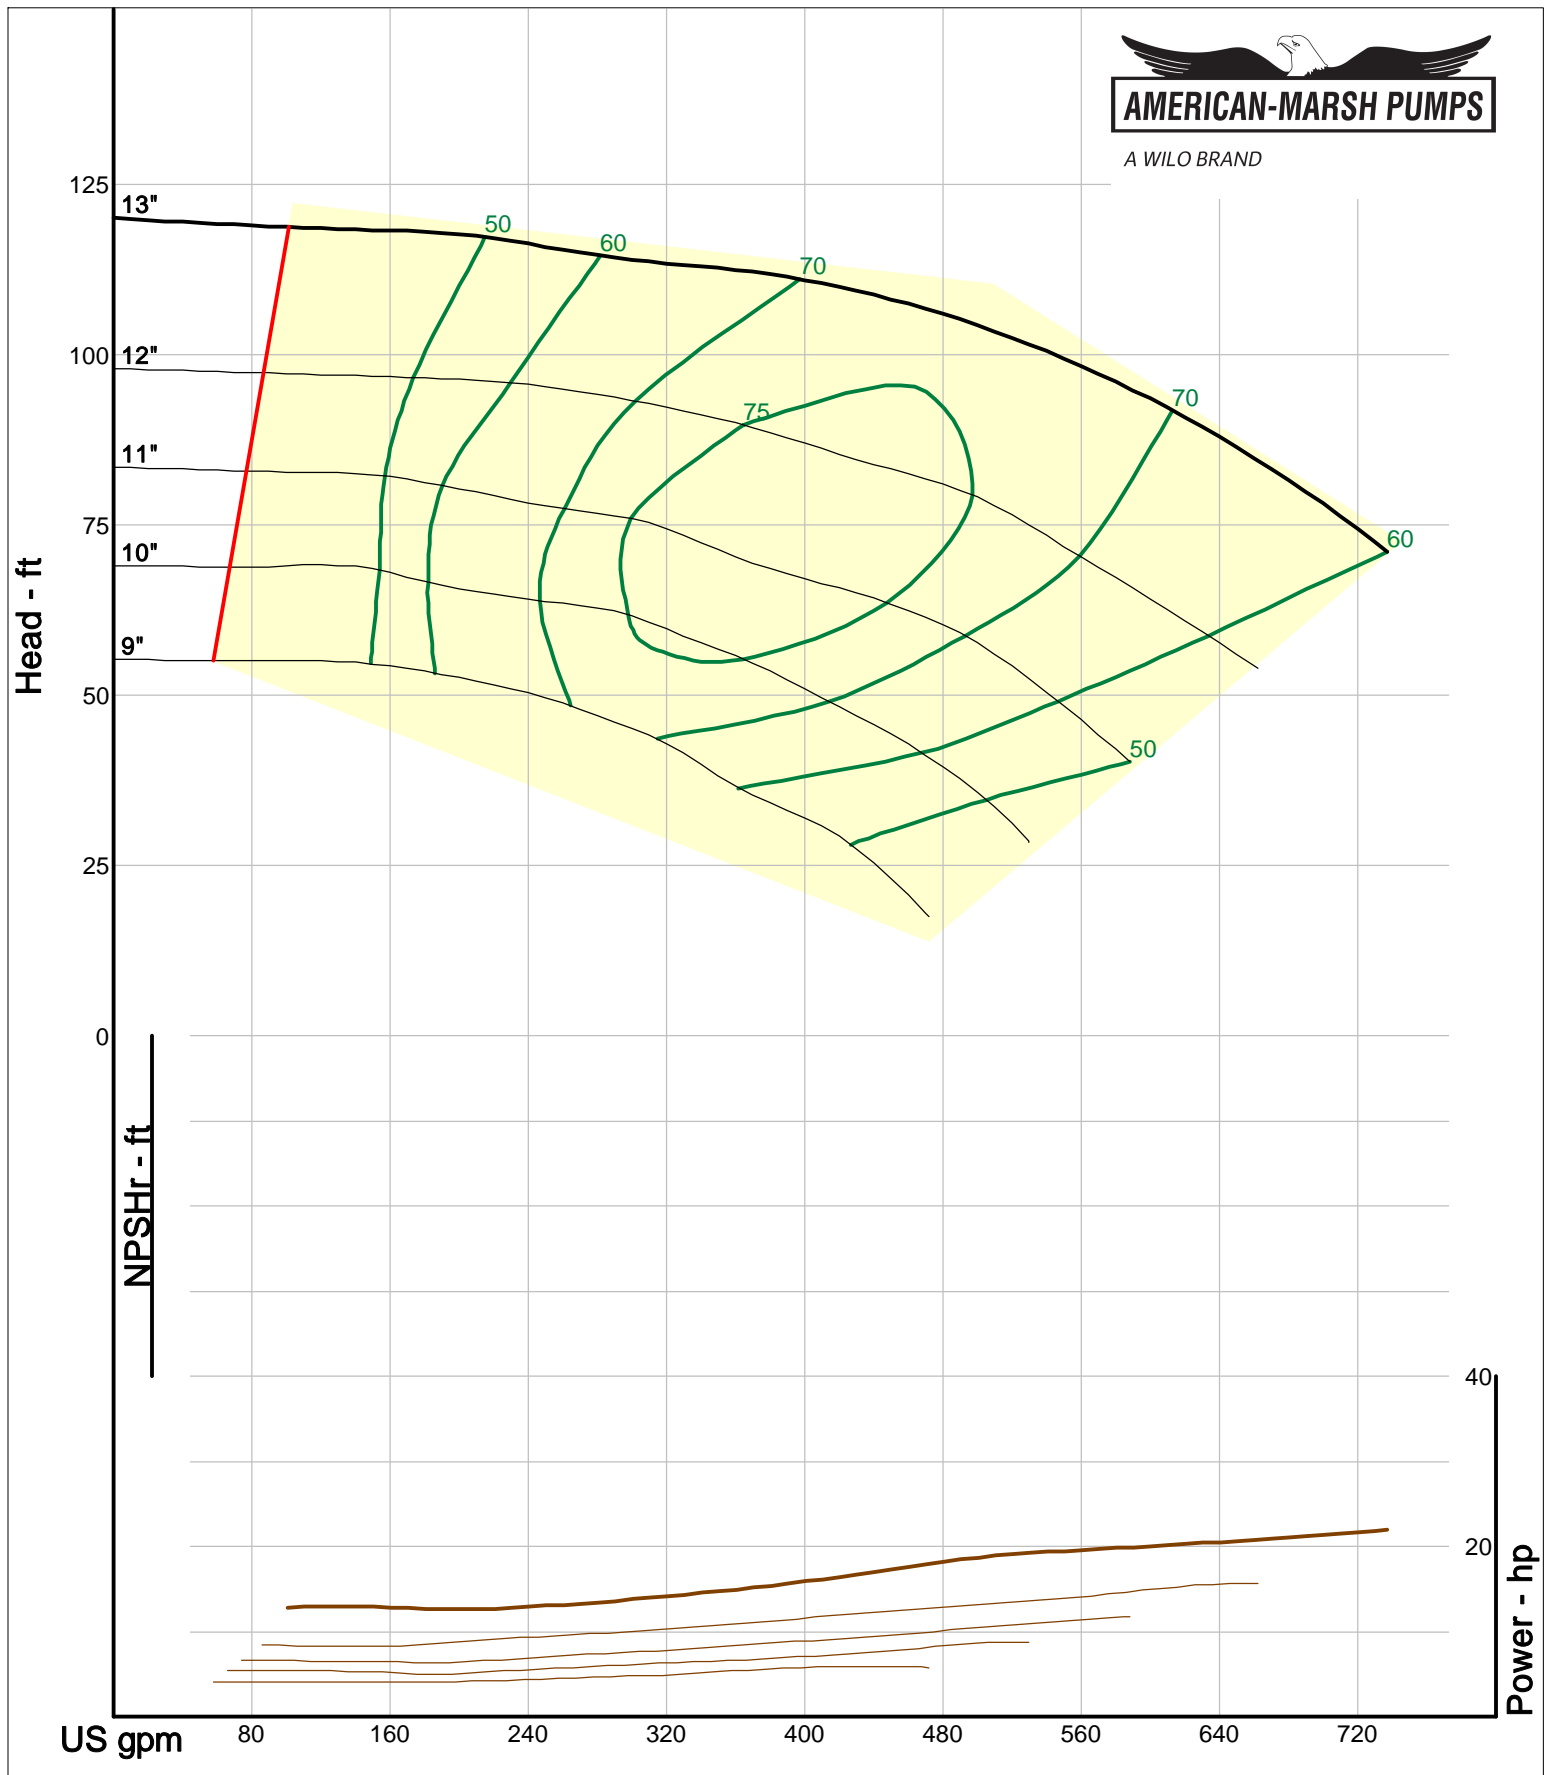

A WILO BRAND

Company: American-Marsh Pumps
Name:
12/10/05

American-Marsh Pumps
Catalog: WTRWKS-2005c.50, vers 2.5c
460_OSD_RV - 1500

Size: 2L3x4-10H/RV
Speed: 1450 rpm
Dia: 10 in
Curve: CS-17333

A WILO BRAND