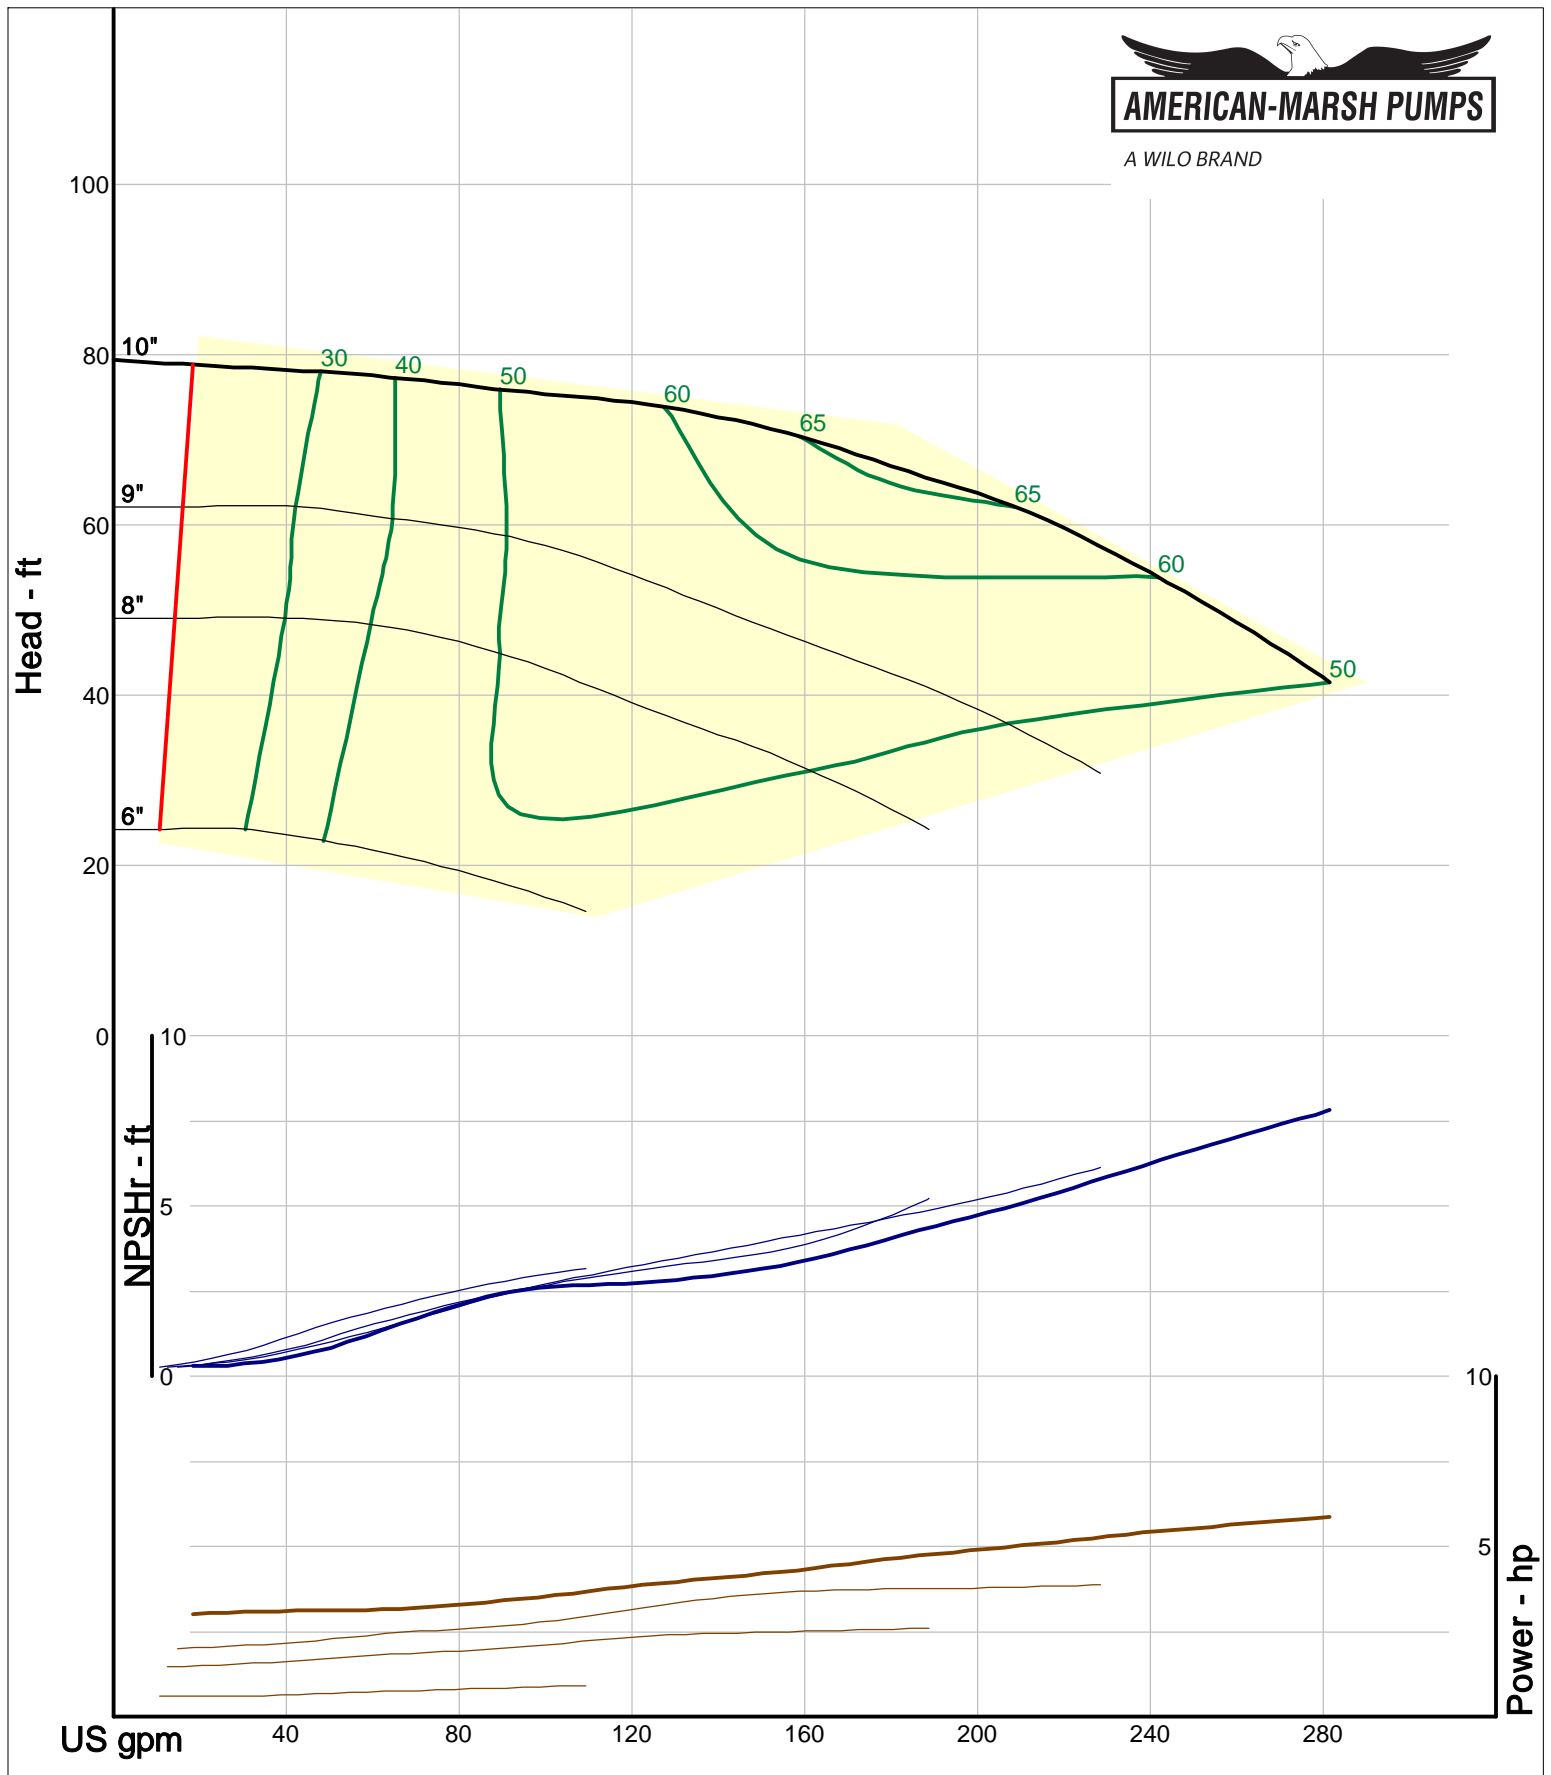

A WILO BRAND

Company: American-Marsh Pumps
Name:
12/10/05

American-Marsh Pumps
Catalog: WTRWKS-2005c.50, vers 2.5c
460_OSD_RV - 1500

Size: 2L2x3-10A/RV
Speed: 1450 rpm
Dia: 10 in
Curve: CS-17328