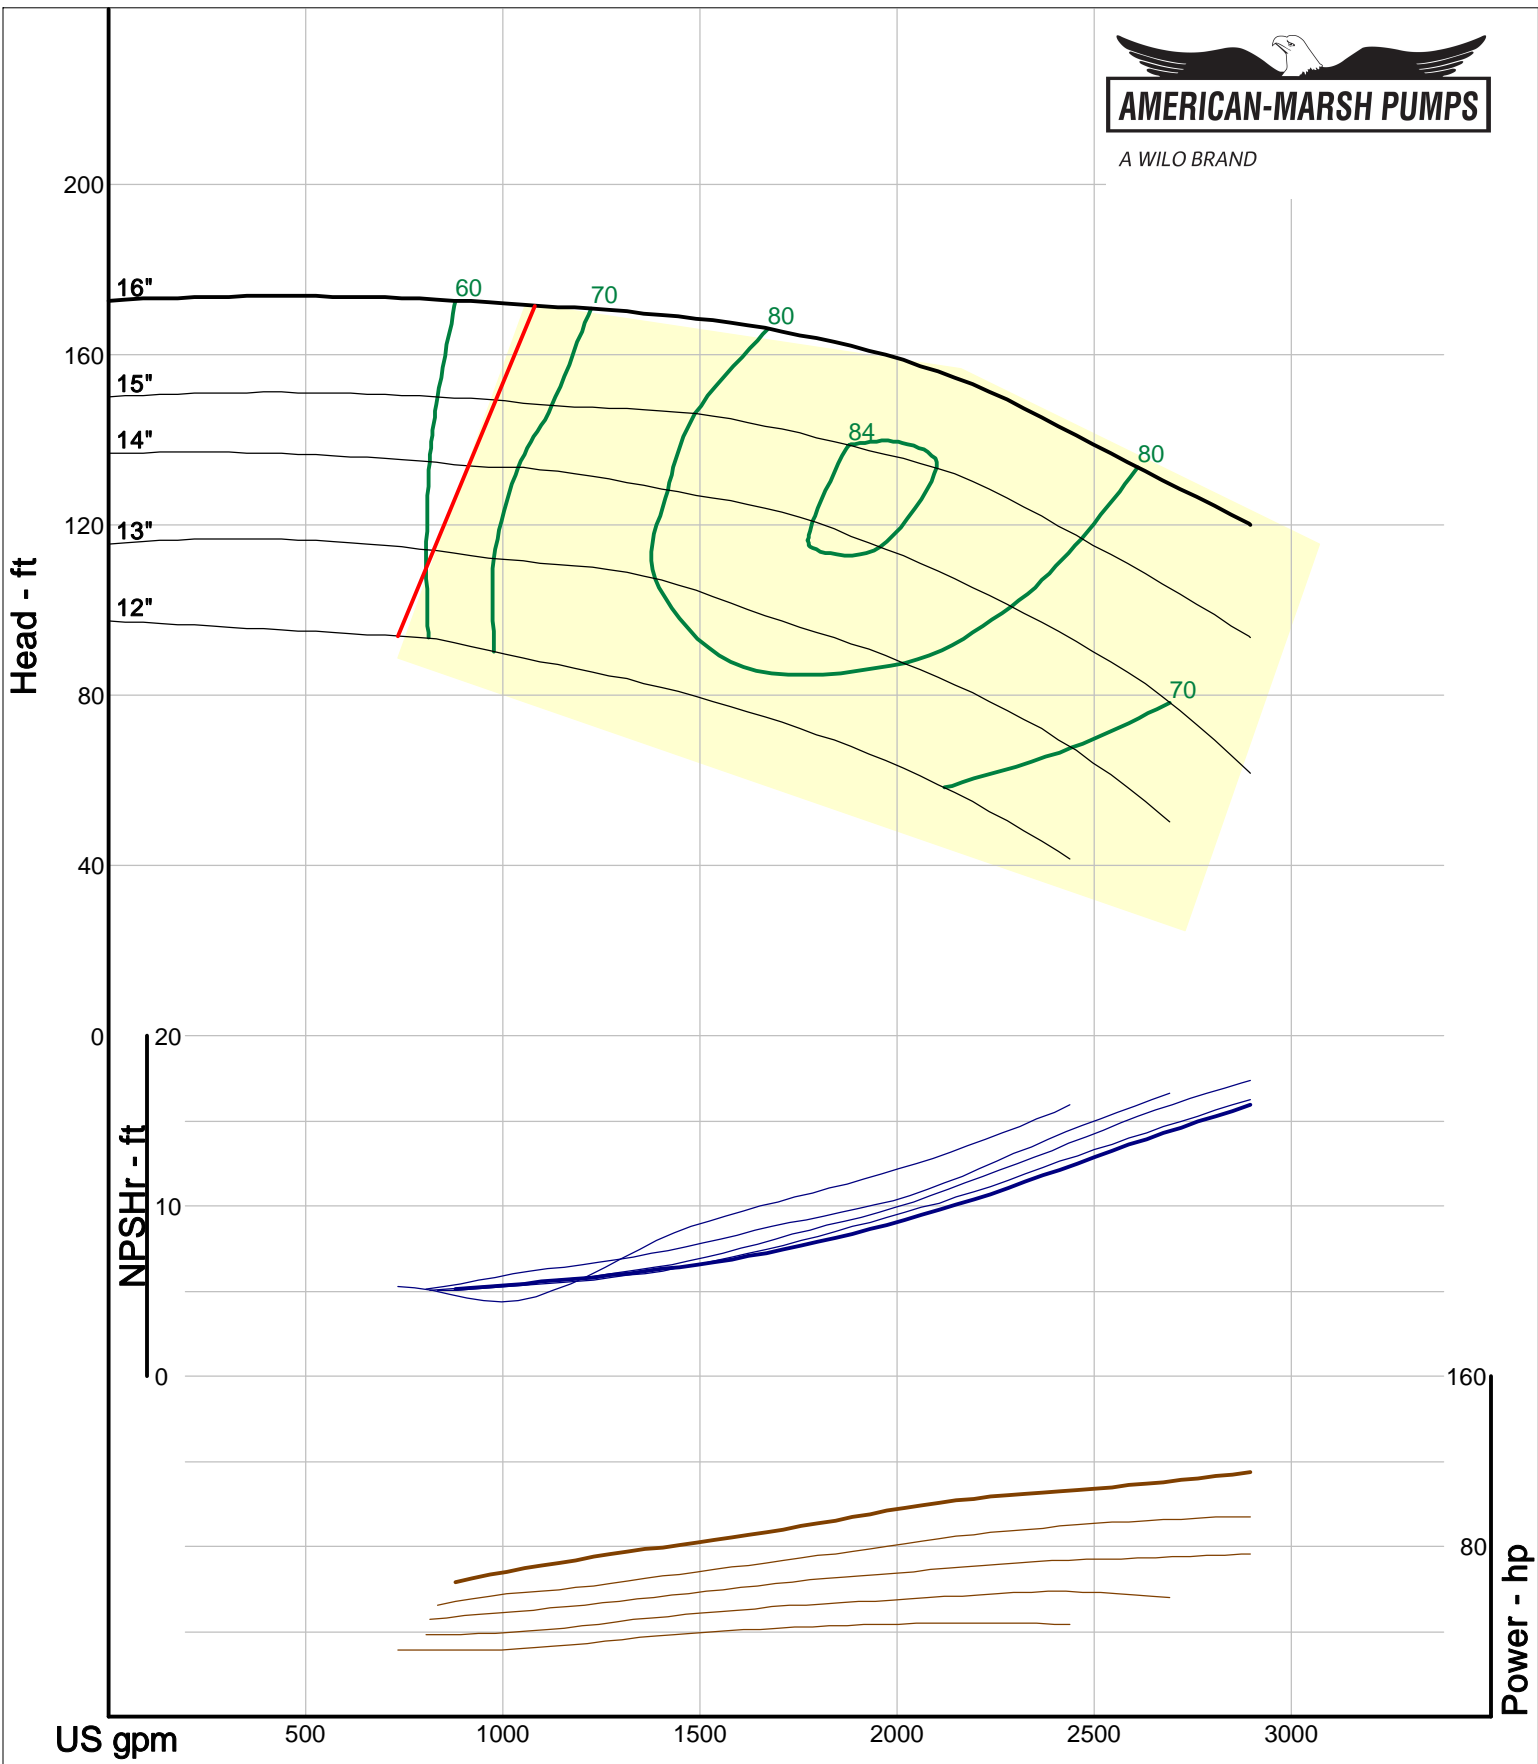

A WILO BRAND

Company: American-Marsh Pumps
Name:
12/10/05

American-Marsh Pumps
Catalog: WTRWKS-2005c.50, vers 2.5c
460_OSD_RV - 1500

Size: 3L6x8-16A/RV
Speed: 1450 rpm
Dia: 16 in
Curve: CS-17362