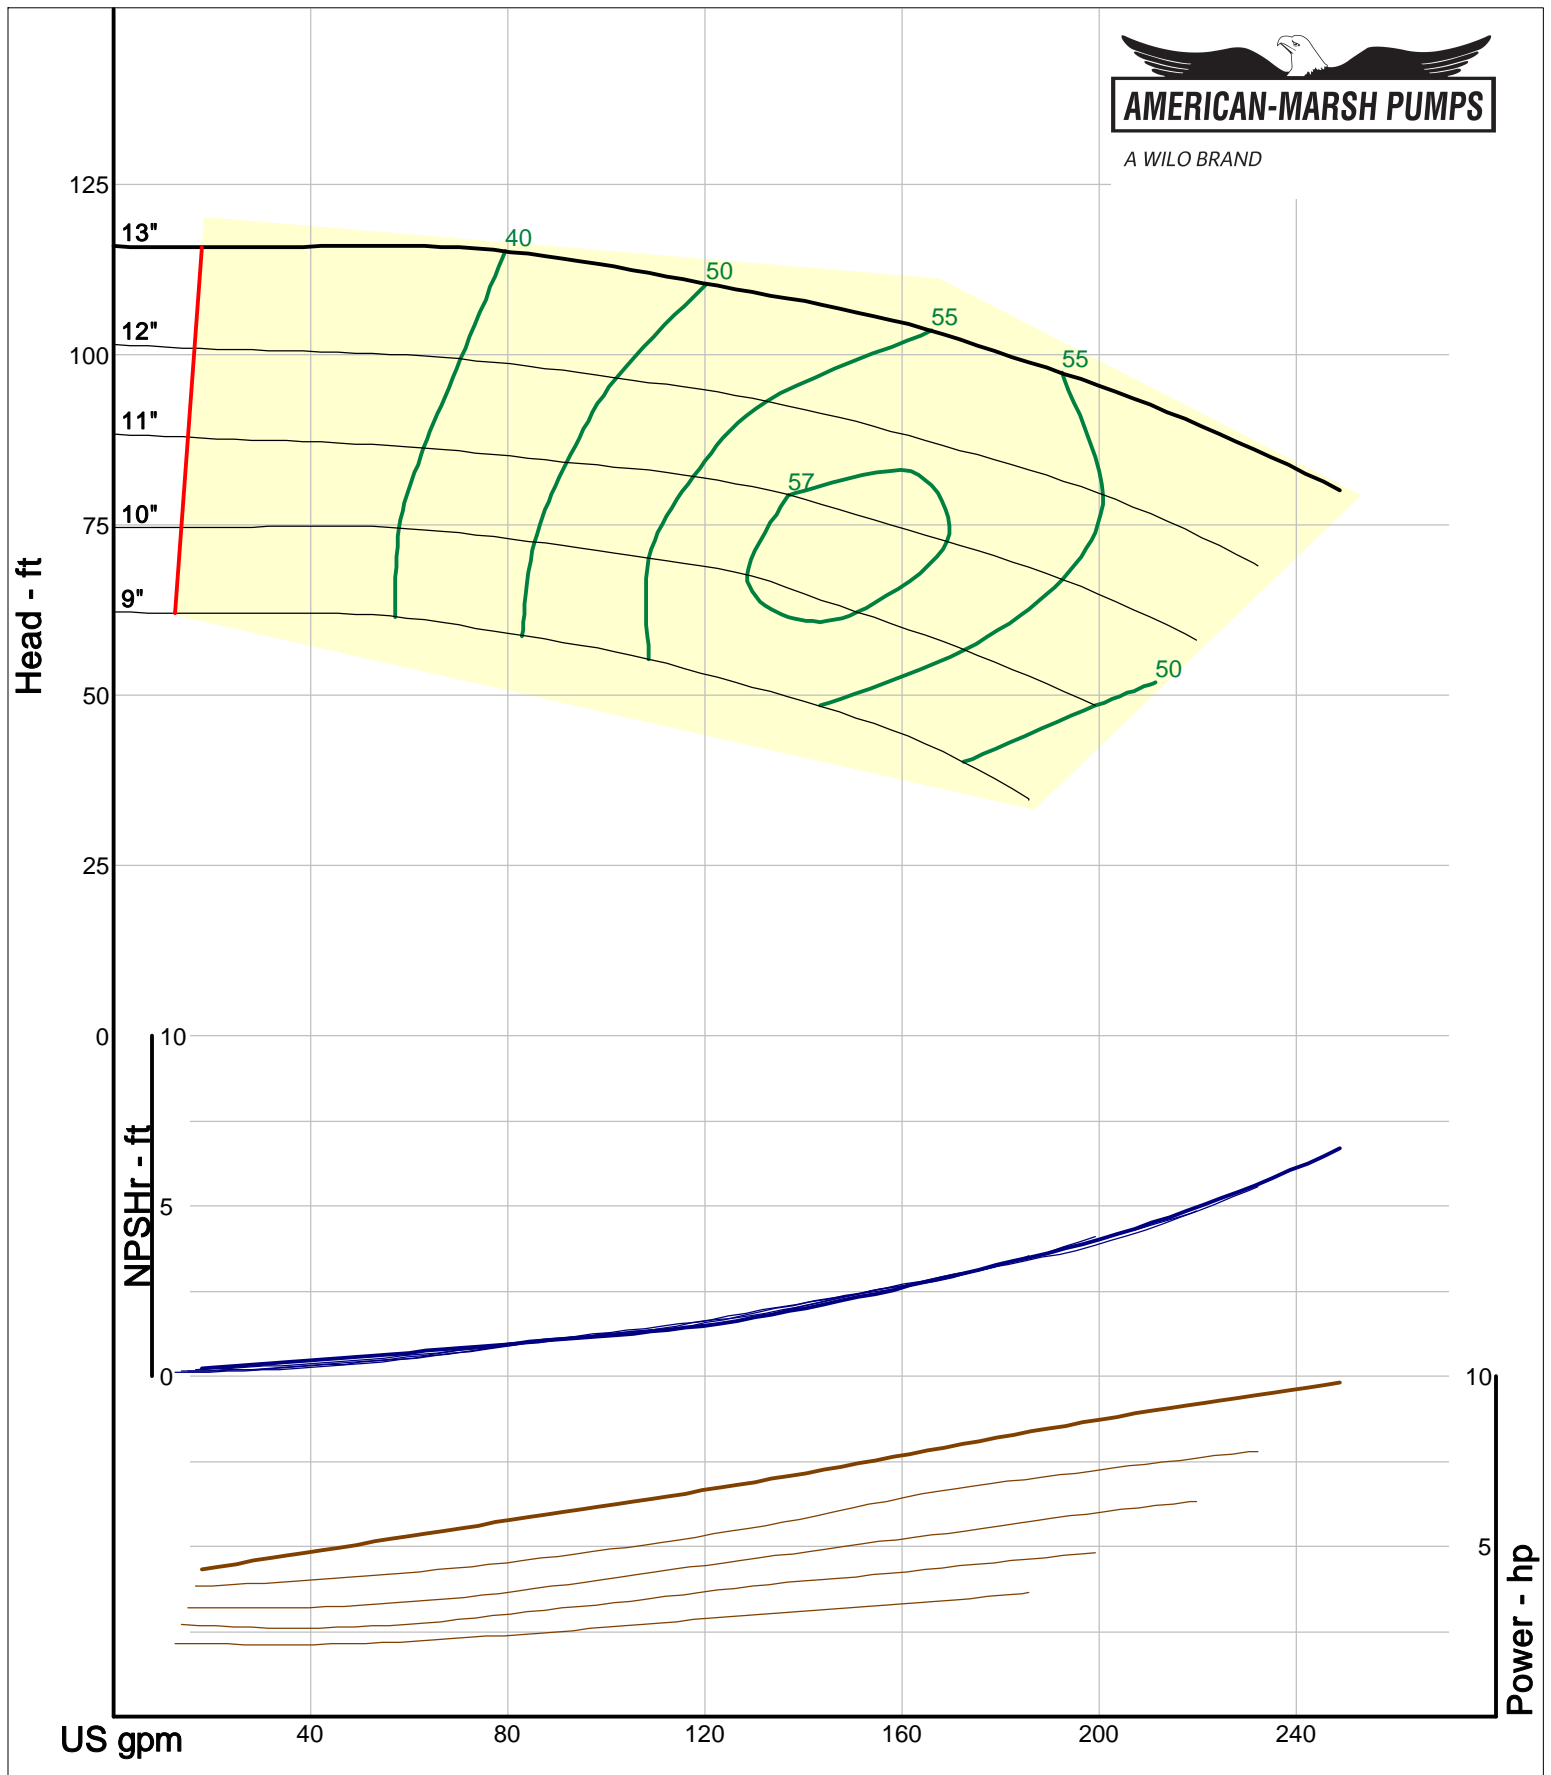

A WILO BRAND

Company: American-Marsh Pumps
Name:
12/10/05

American-Marsh Pumps
Catalog: WTRWKS-2005c.50, vers 2.5c
460_OSD_RV - 1500

Size: 2L1.5x3-13/RV
Speed: 1450 rpm
Dia: 13 in
Curve: CS-17341