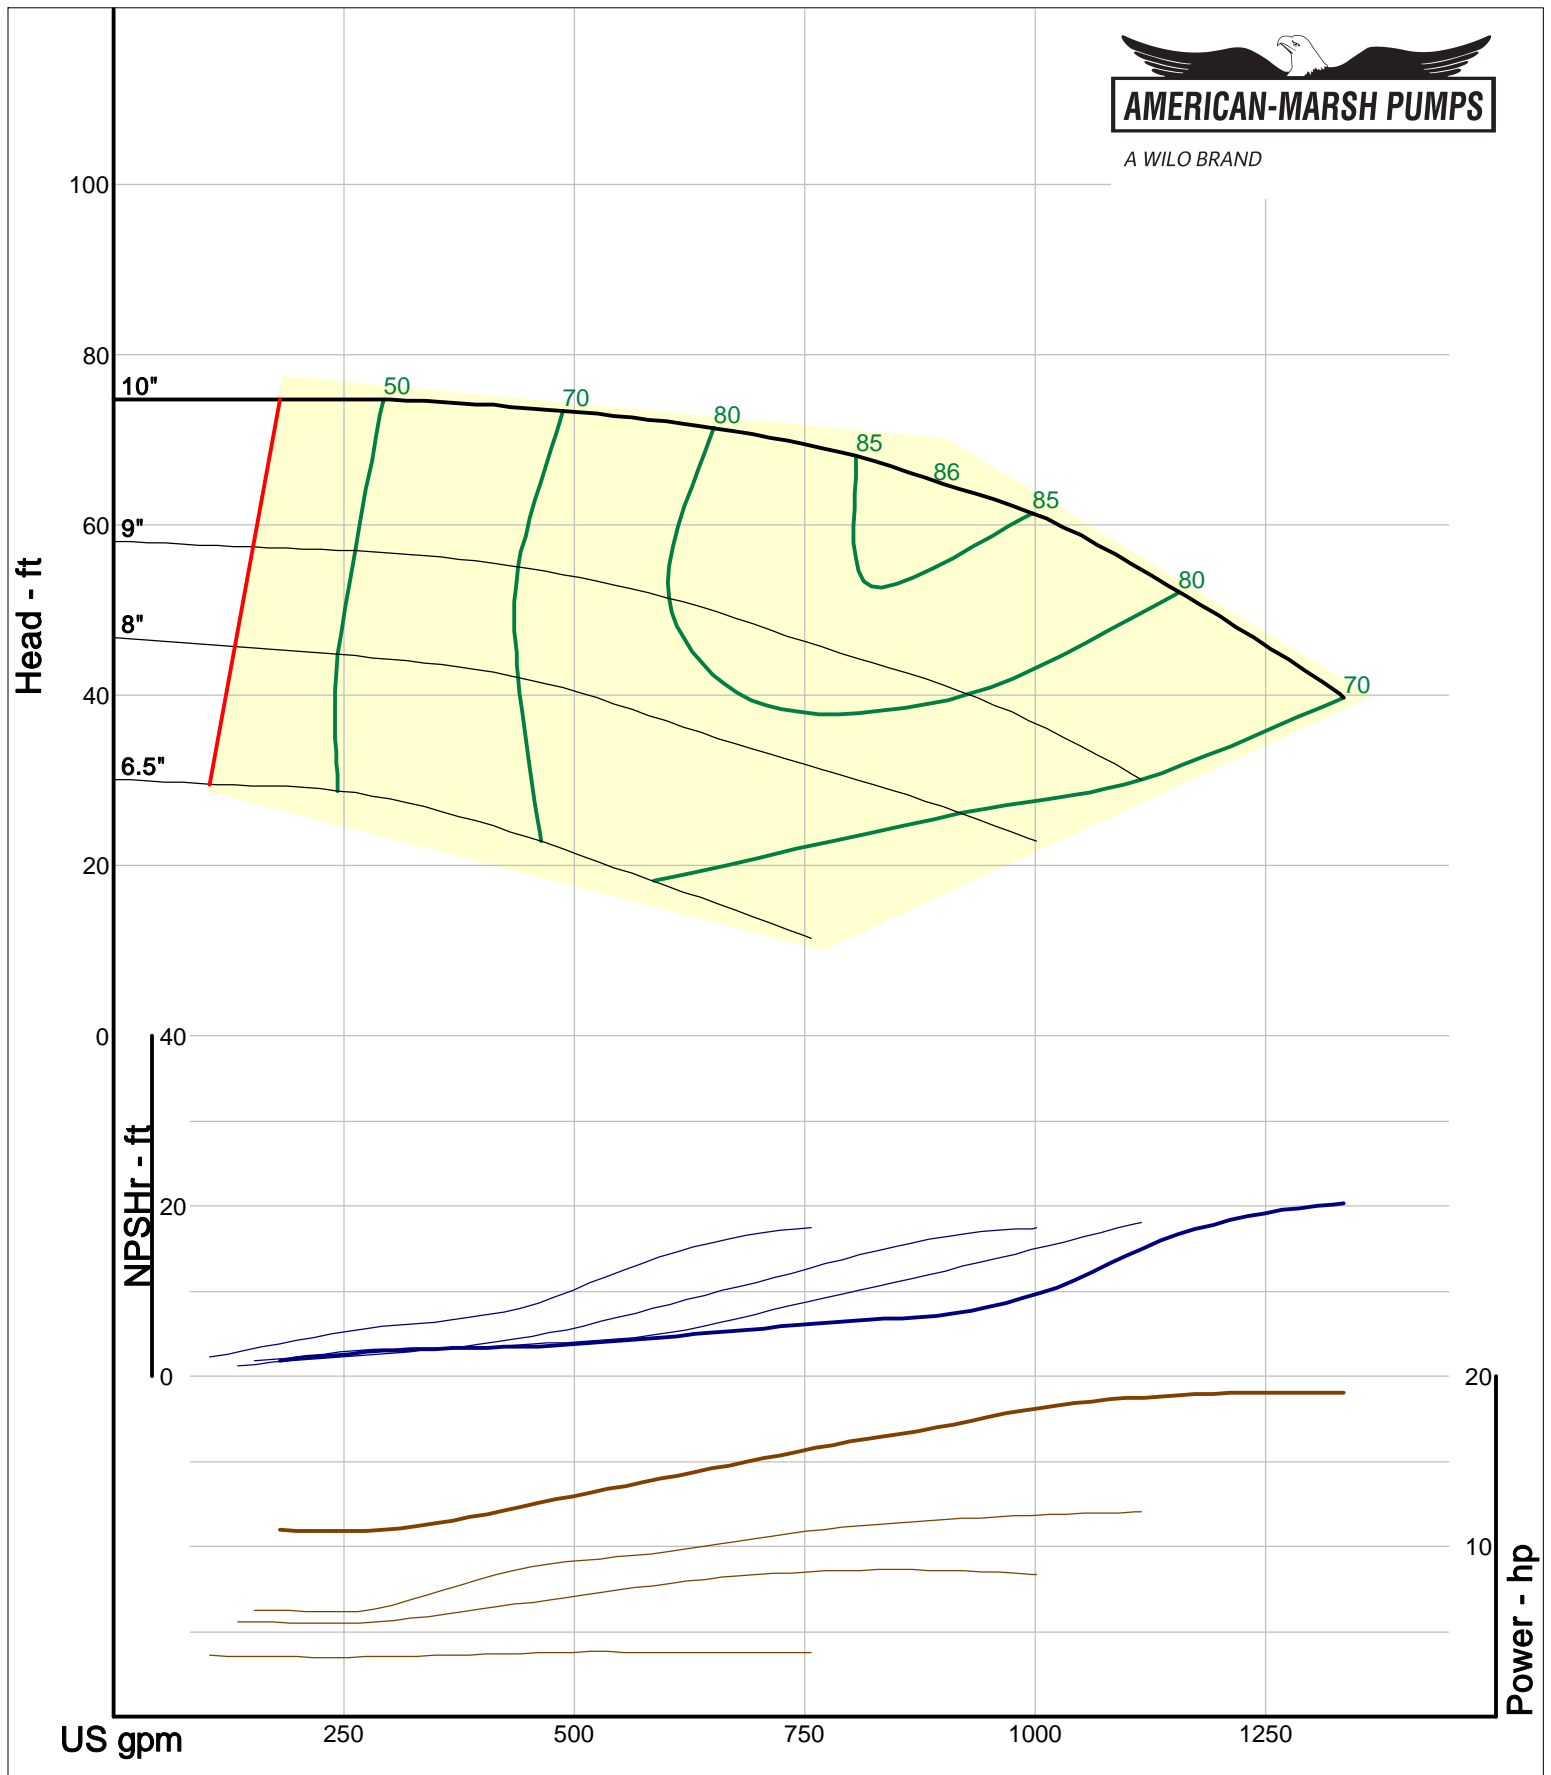

A WILO BRAND

Company: American-Marsh Pumps
Name:
12/10/05

American-Marsh Pumps
Catalog: WTRWKS-2005c.50, vers 2.5c
460_OSD_RV - 1500

Size: 2L4x6-10H/RV
Speed: 1450 rpm
Dia: 10 in
Curve: CS-17338