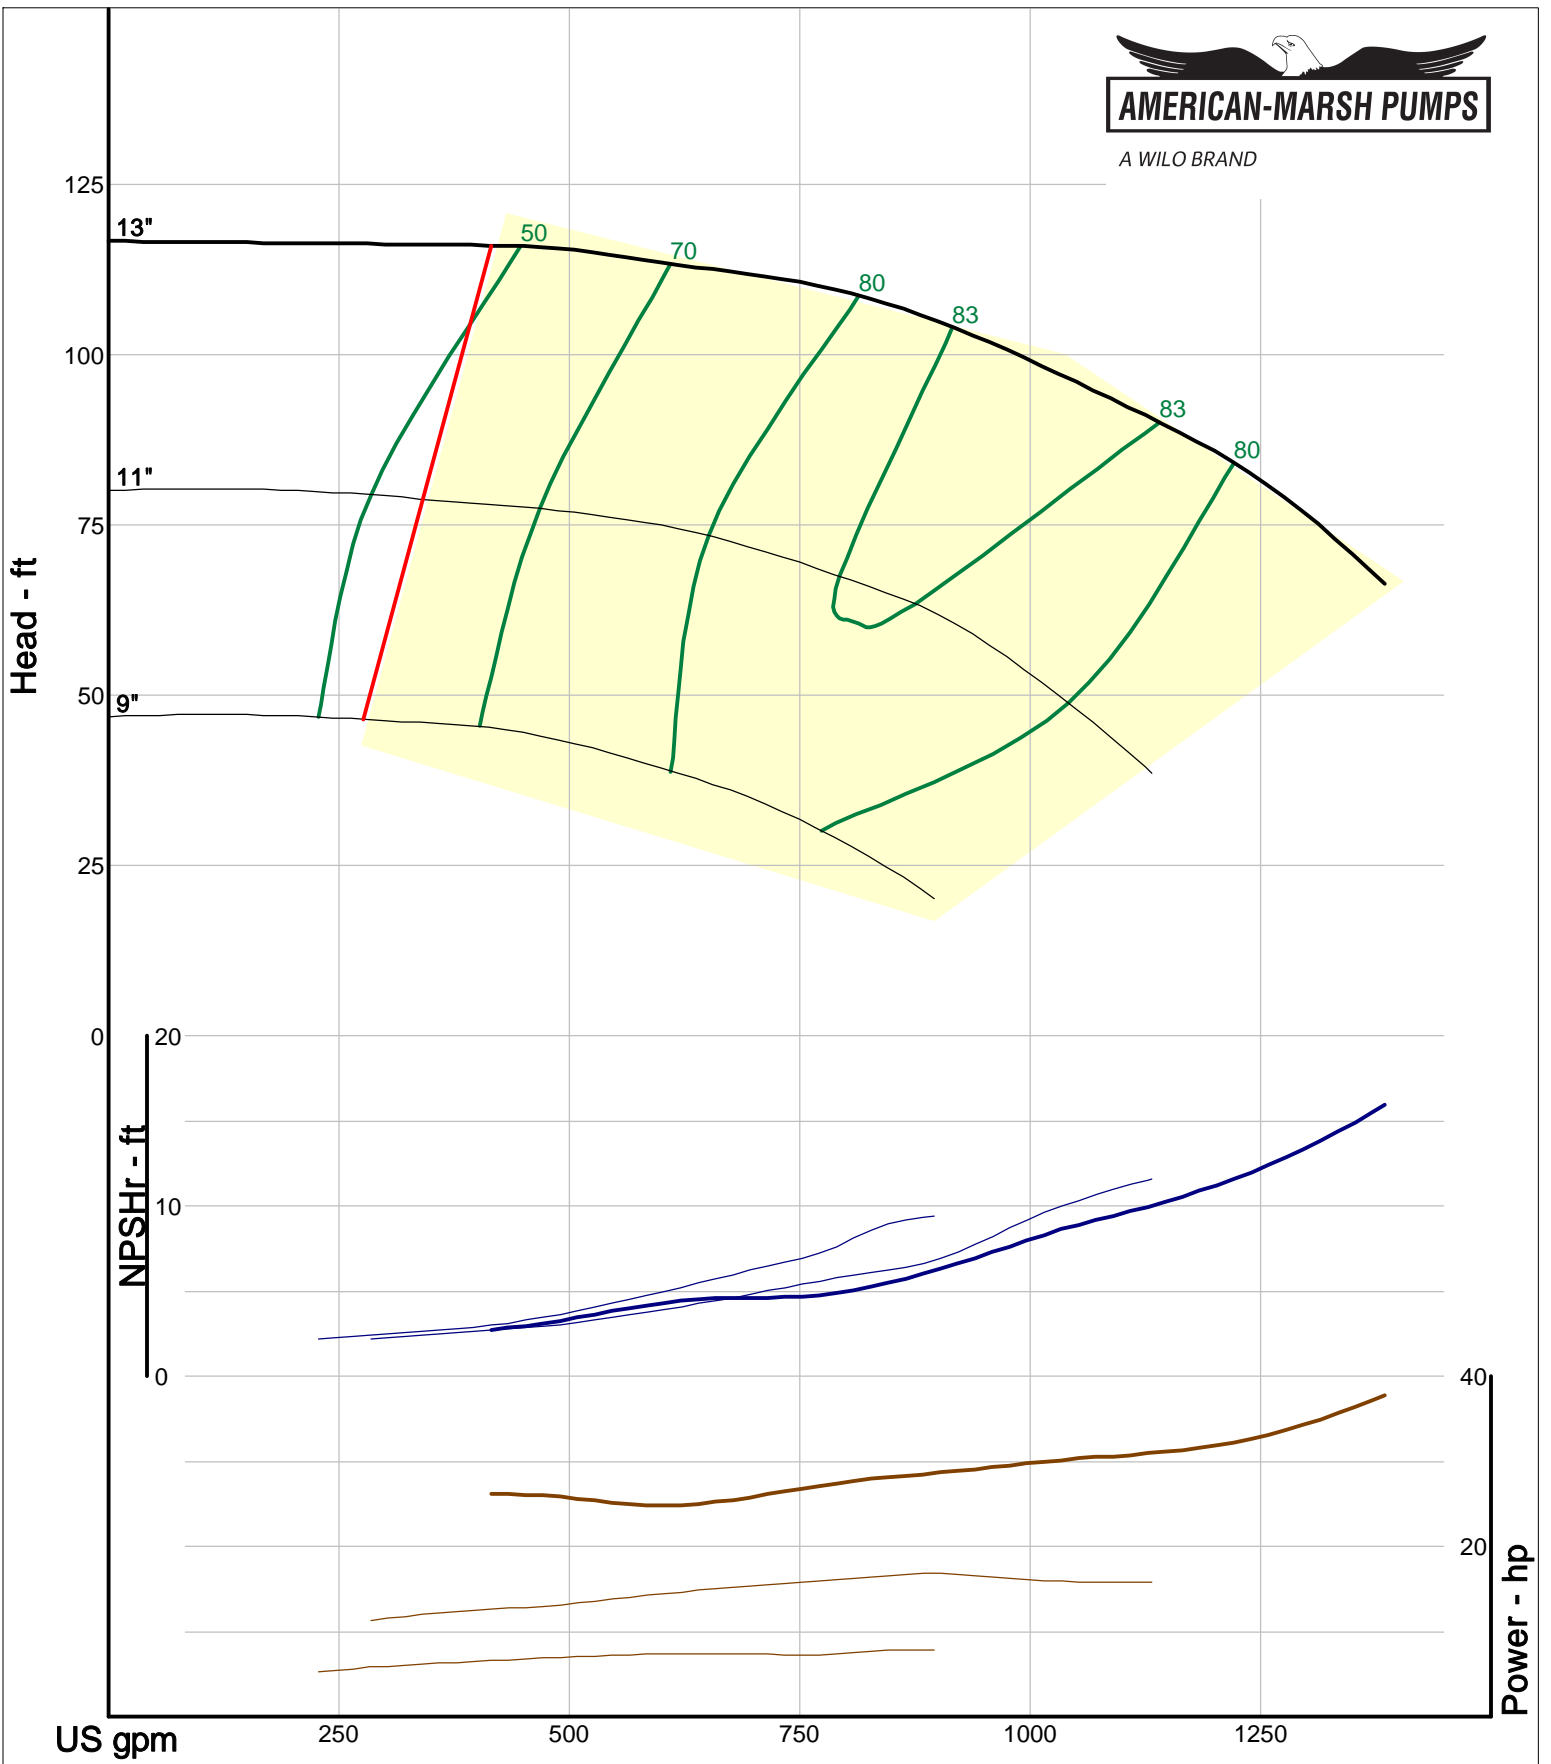

A WILO BRAND

Company: American-Marsh Pumps
Name:
12/10/05

American-Marsh Pumps
Catalog: WTRWKS-2005c.50, vers 2.5c
460_OSD_RV - 1500

Size: 2L4x6-13A/RV
Speed: 1450 rpm
Dia: 13 in
Curve: CS-17351