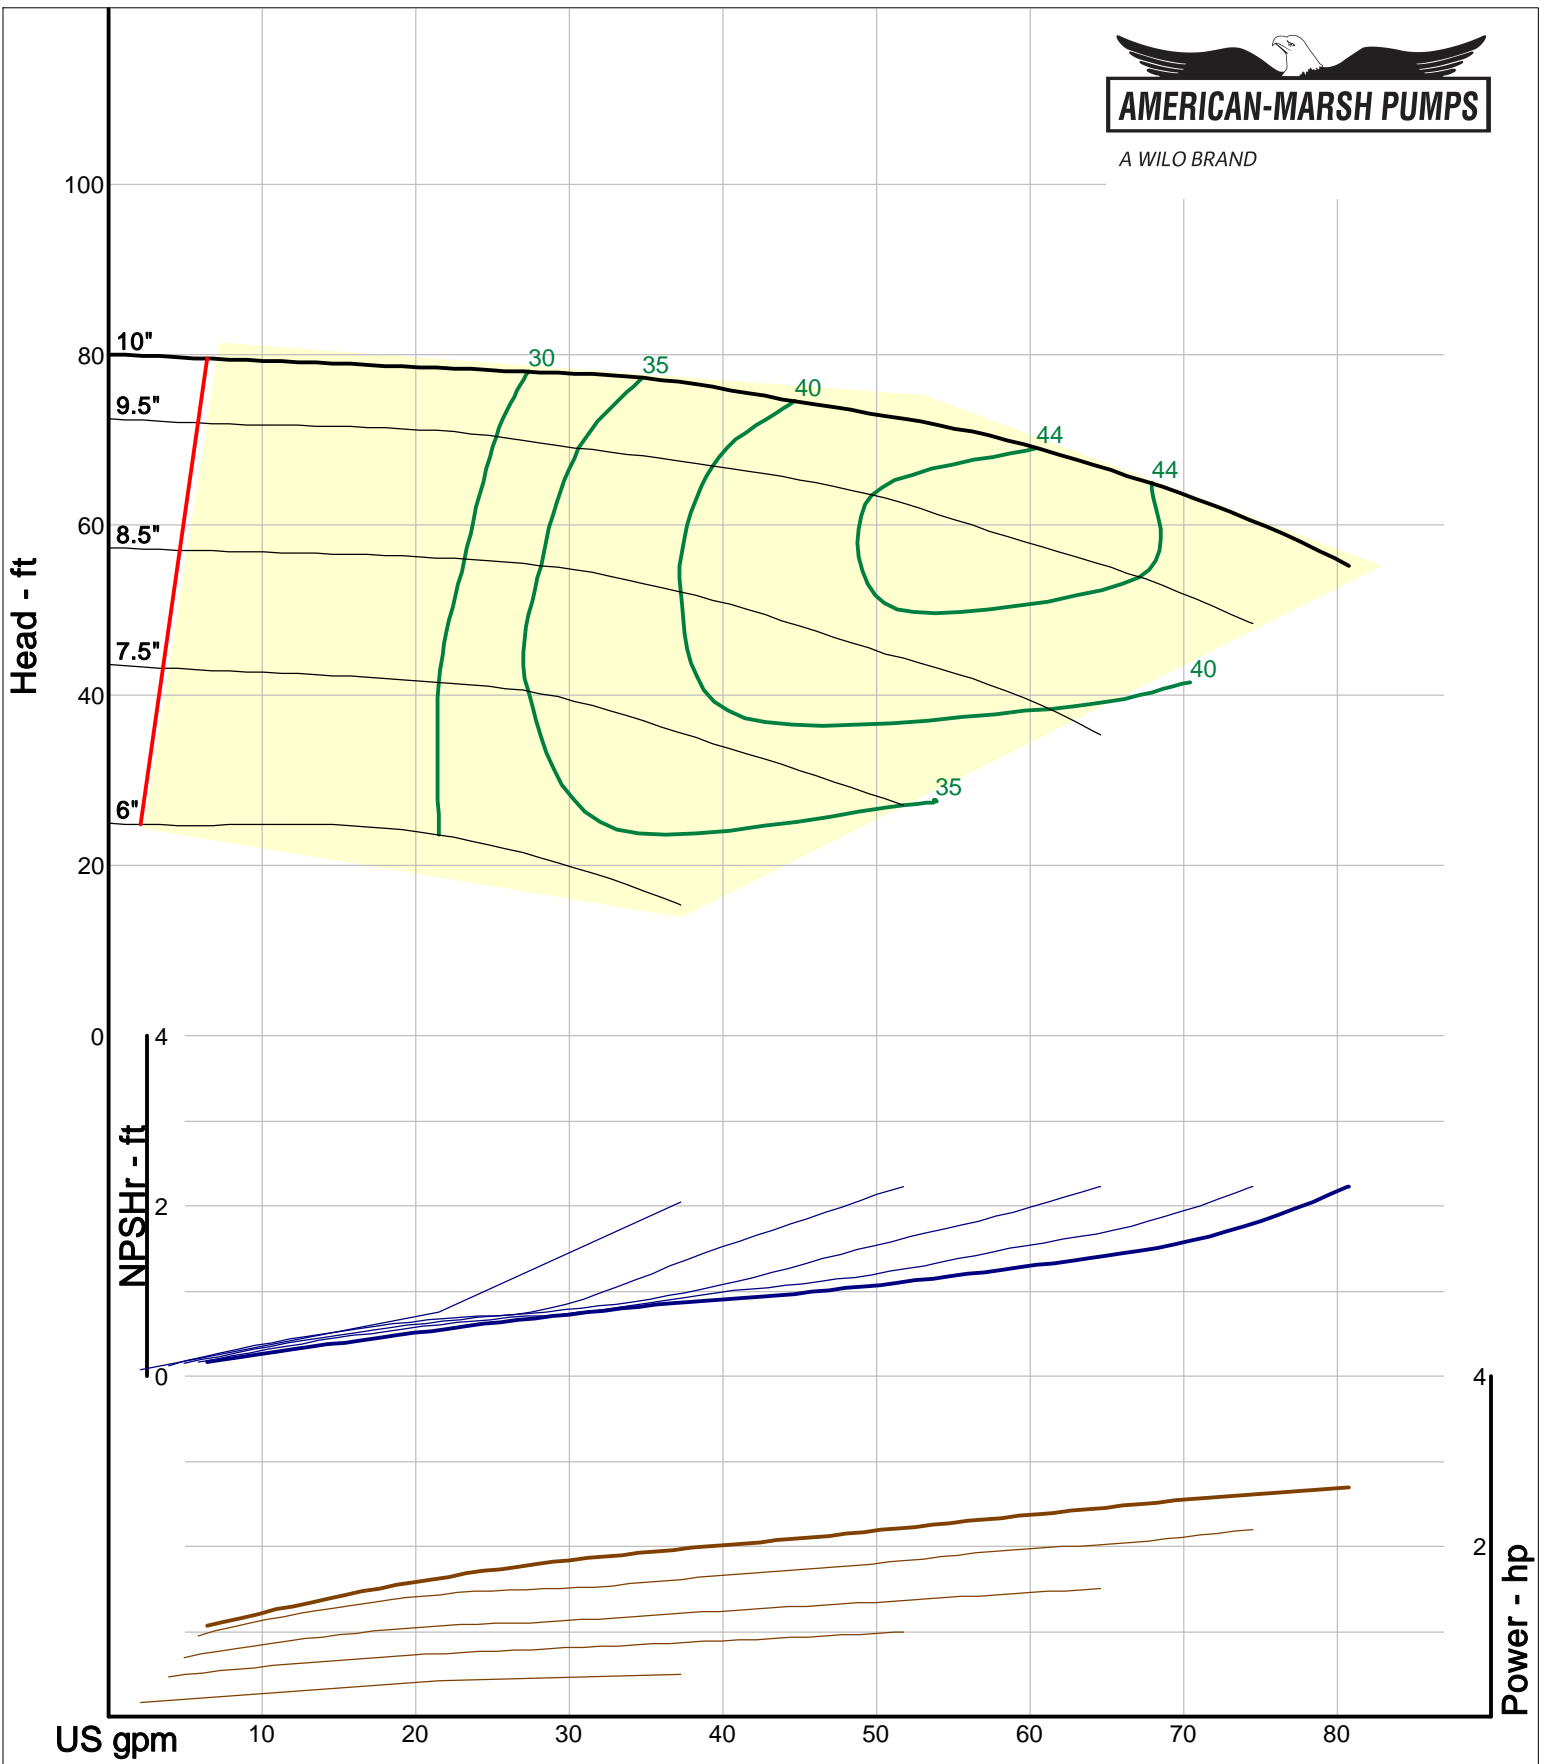

A WILO BRAND

Company: American-Marsh Pumps
Name:
12/10/05

American-Marsh Pumps
Catalog: WTRWKS-2005c.50, vers 2.5c
460_OSD_RV - 1500

Size: 2L1x2-10A/RV
Speed: 1450 rpm
Dia: 10 in
Curve: CS-17322