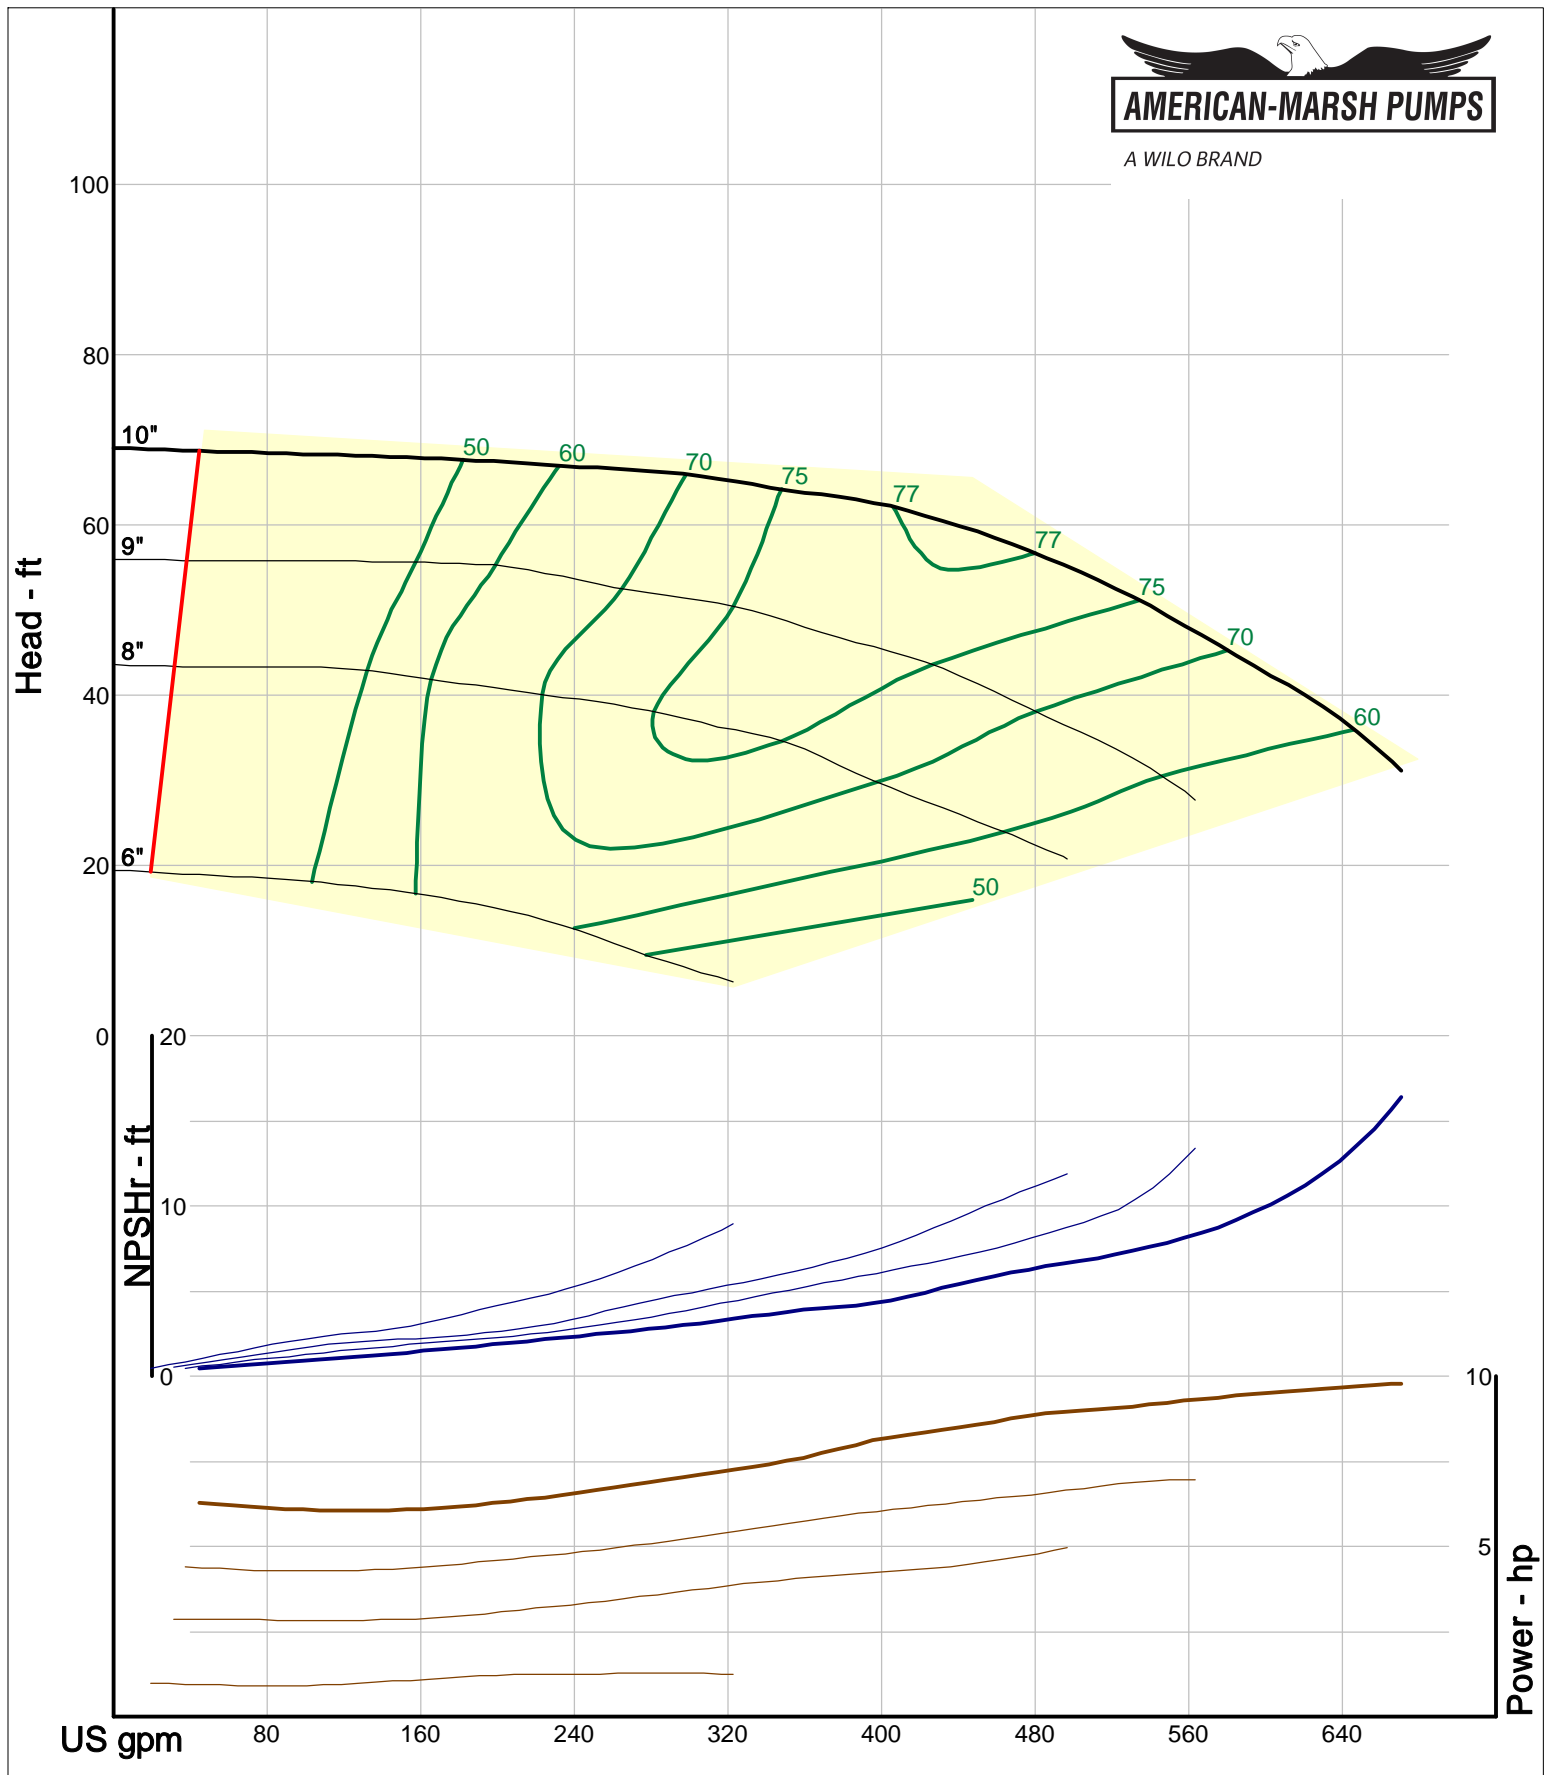

A WILO BRAND

Company: American-Marsh Pumps
Name:
12/10/05

American-Marsh Pumps
Catalog: WTRWKS-2005c.50, vers 2.5c
460_OSD_RV - 1500

Size: 2L3x4-10H/RV
Speed: 1450 rpm
Dia: 10 in
Curve: CS-17333