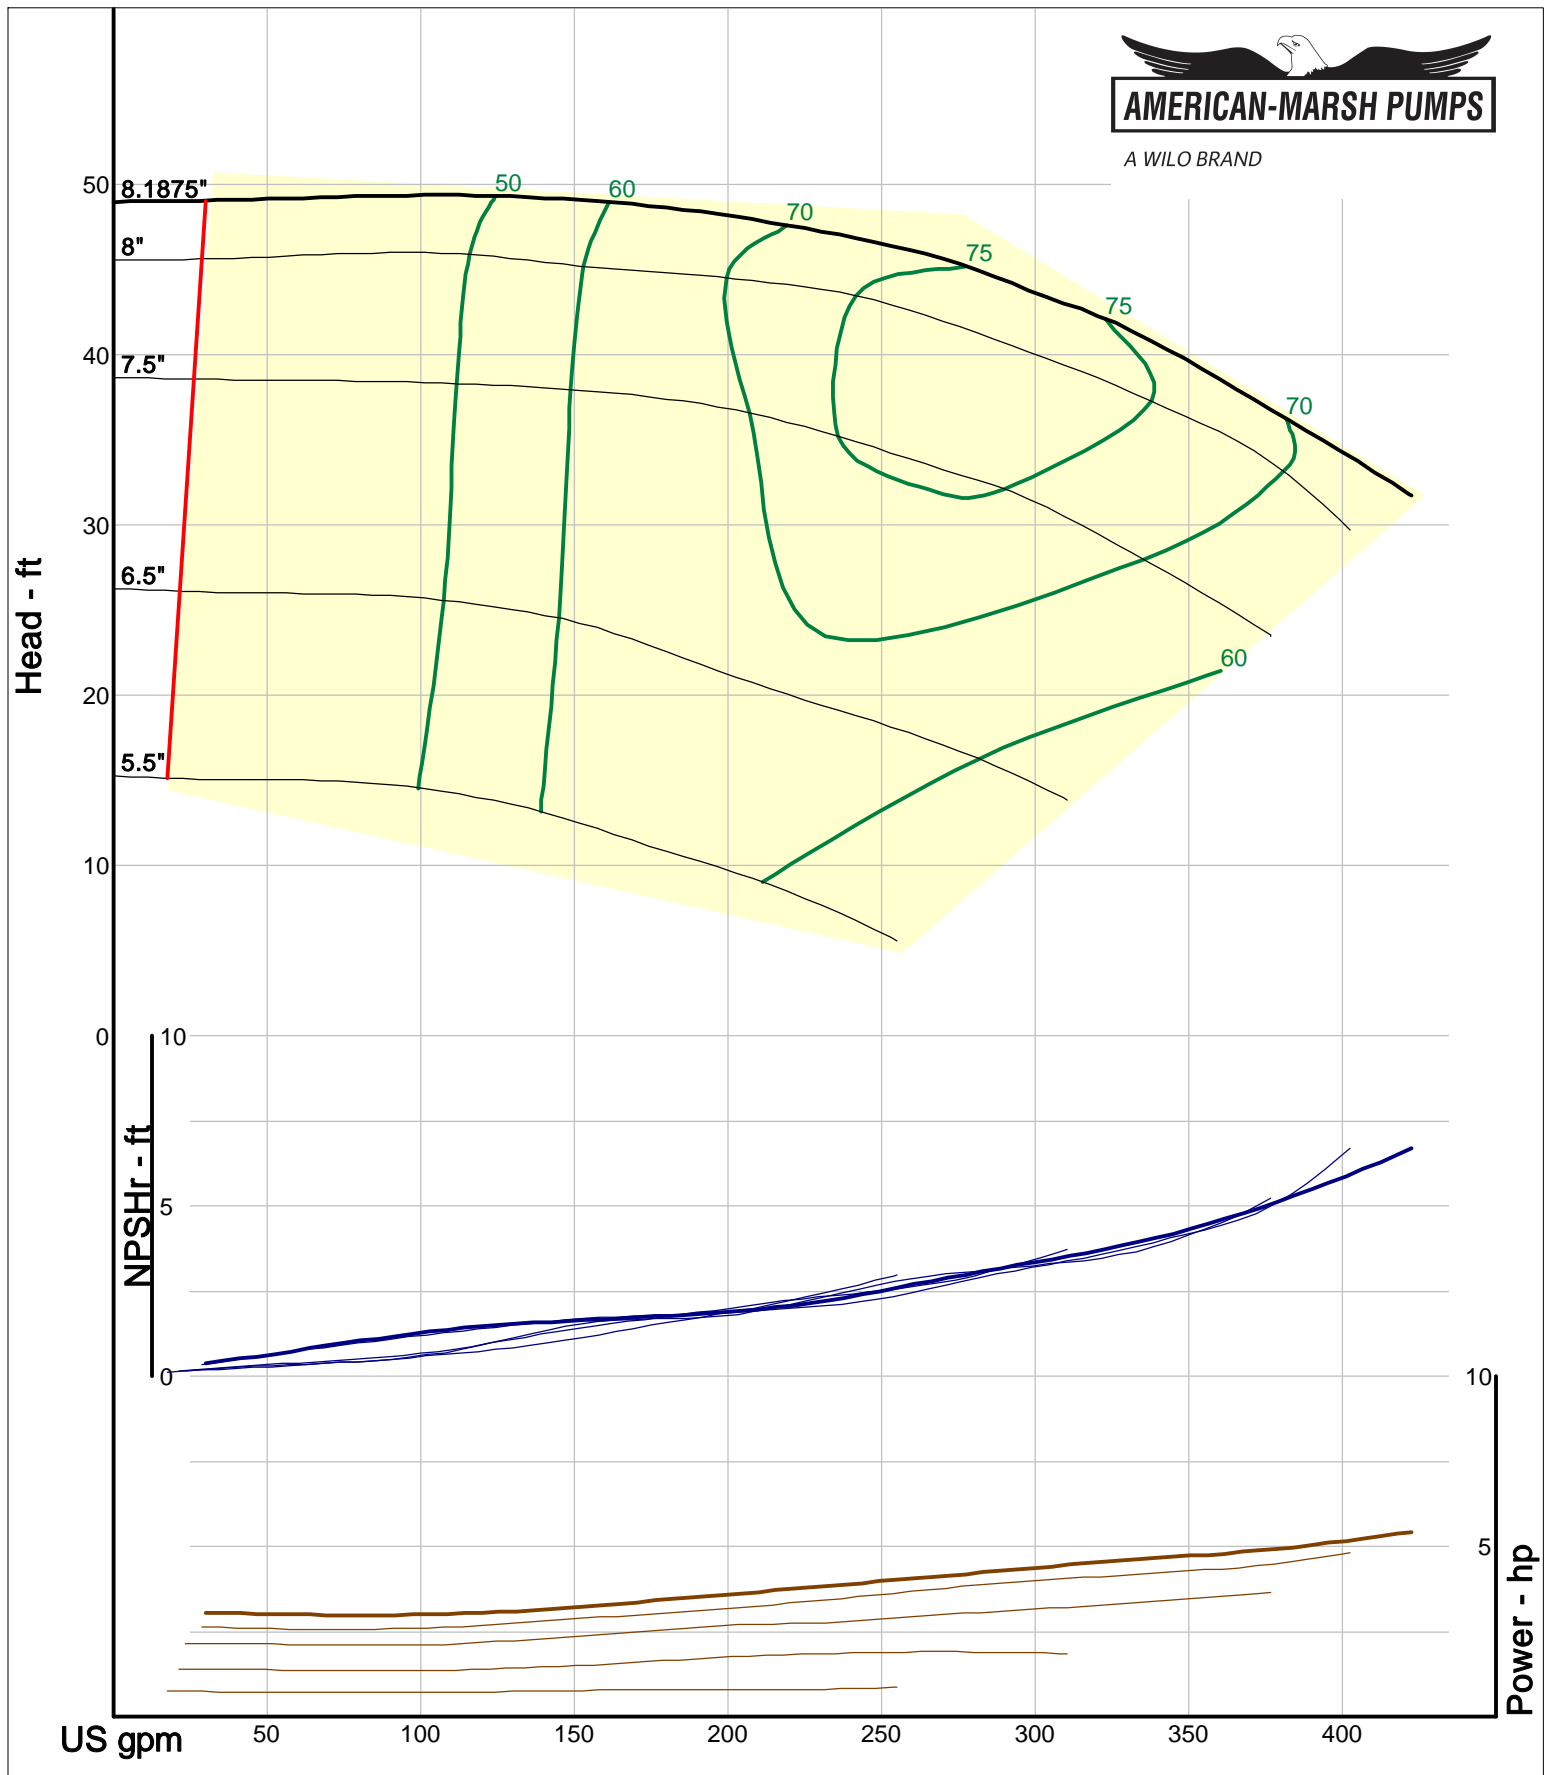

A WILO BRAND

Company: American-Marsh Pumps
Name:
12/10/05

American-Marsh Pumps
Catalog: WTRWKS-2005c.50, vers 2.5c
460_OSD_RV - 1500

Size: 2L3x4-8/RV
Speed: 1450 rpm
Dia: 8.1875 in
Curve: CS-17319