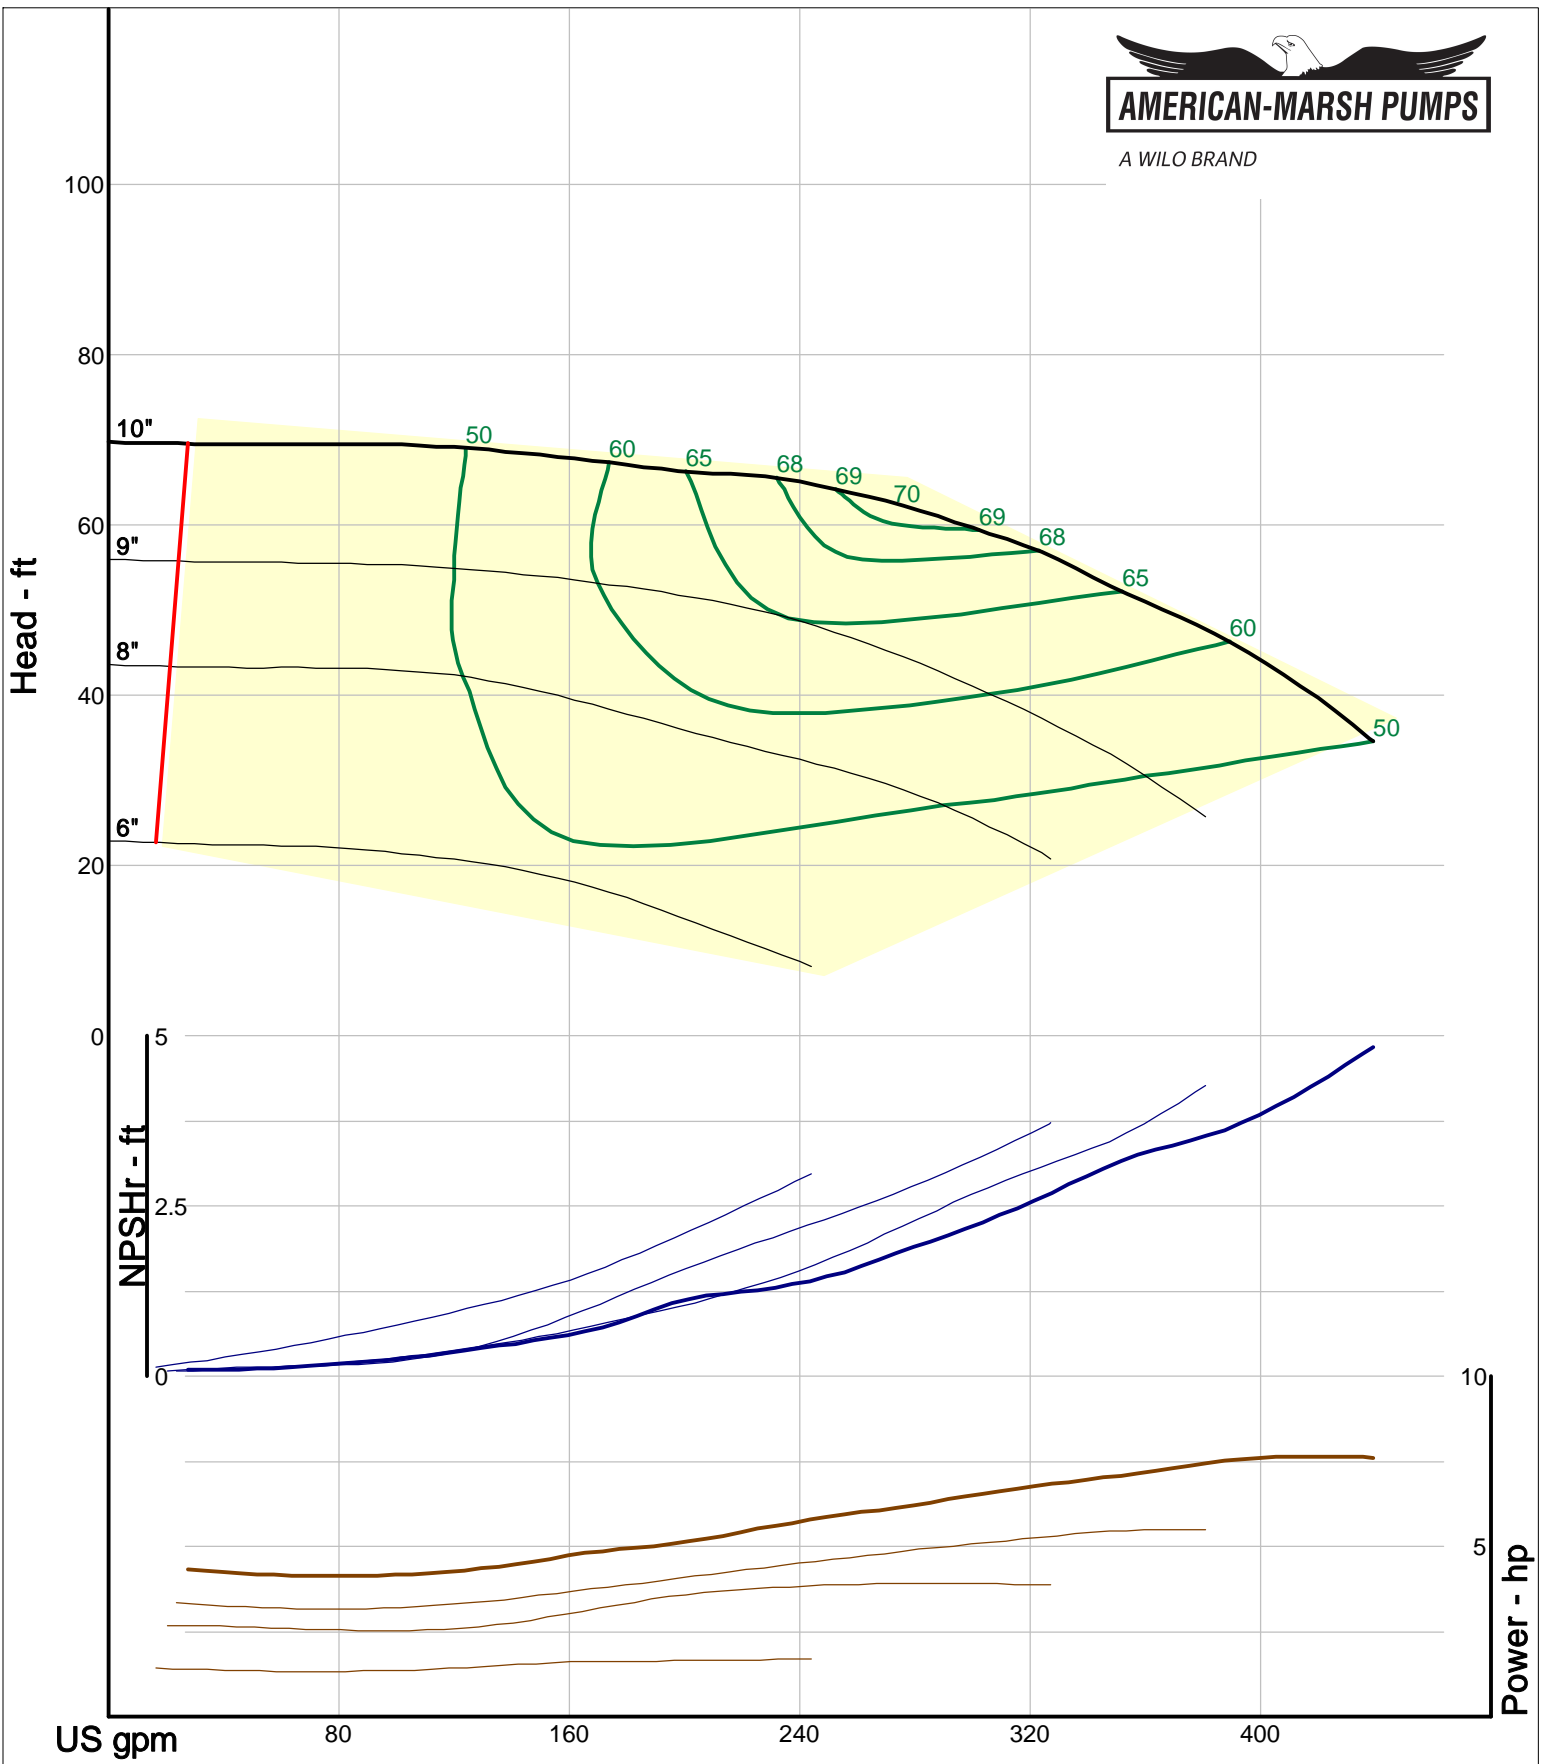

A WILO BRAND

Company: American-Marsh Pumps
Name:
12/10/05

American-Marsh Pumps
Catalog: WTRWKS-2005c.50, vers 2.5c
460_OSD_RV - 1500

Size: 2L3x4-10/RV
Speed: 1450 rpm
Dia: 10 in
Curve: CS-17331