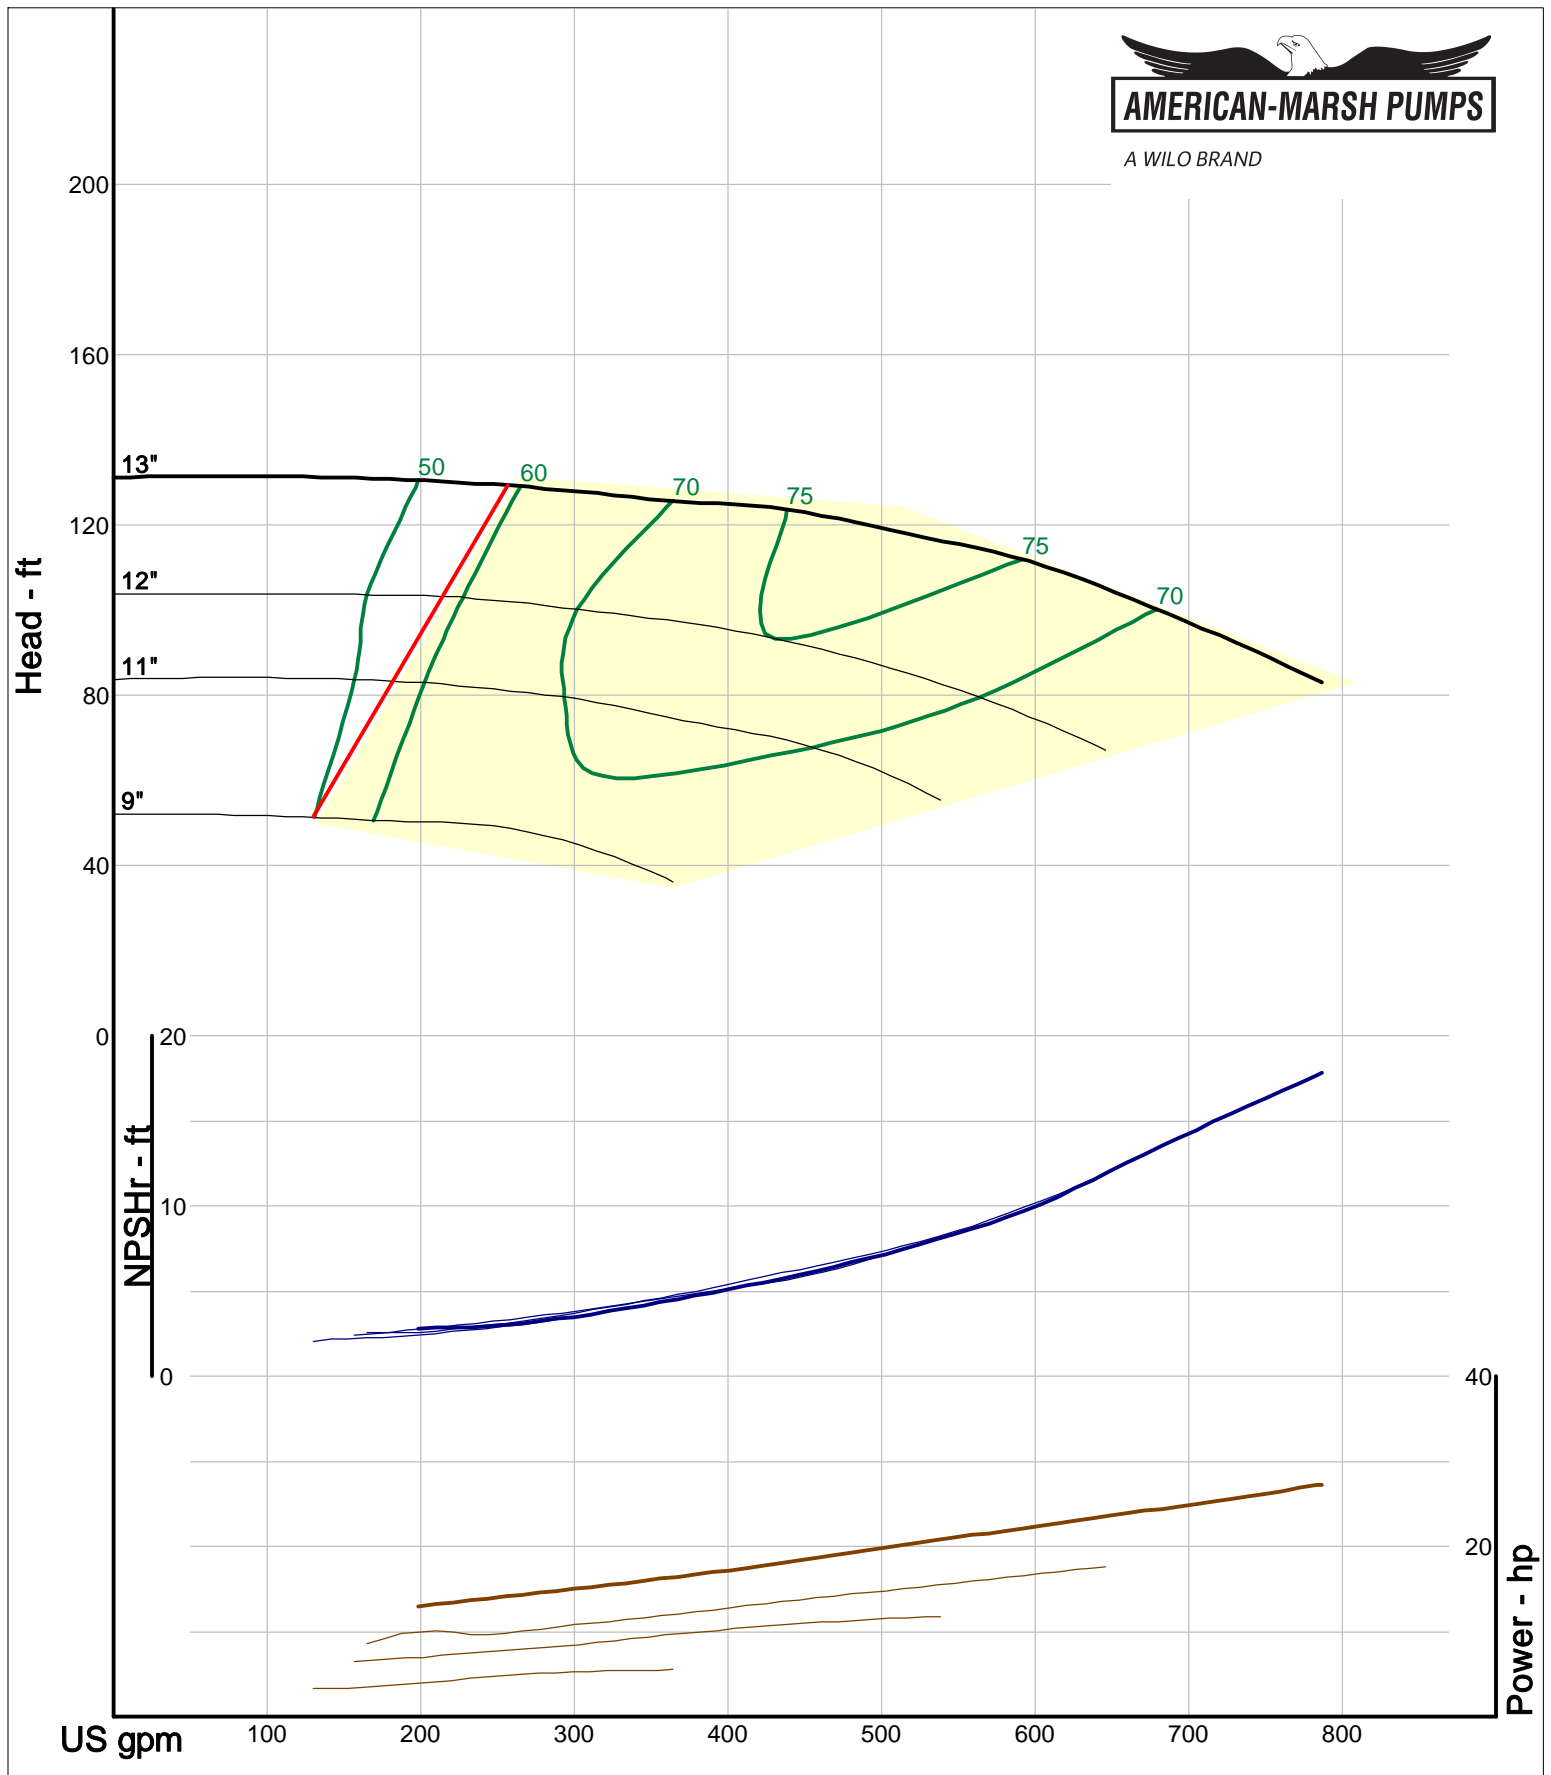

A WILO BRAND

Company: American-Marsh Pumps
Name:
12/10/05

American-Marsh Pumps
Catalog: WTRWKS-2005c.50, vers 2.5c
460_OSD_RV - 1500

Size: 2L3x4-13HH/RV
Speed: 1450 rpm
Dia: 13 in
Curve: CS-17349