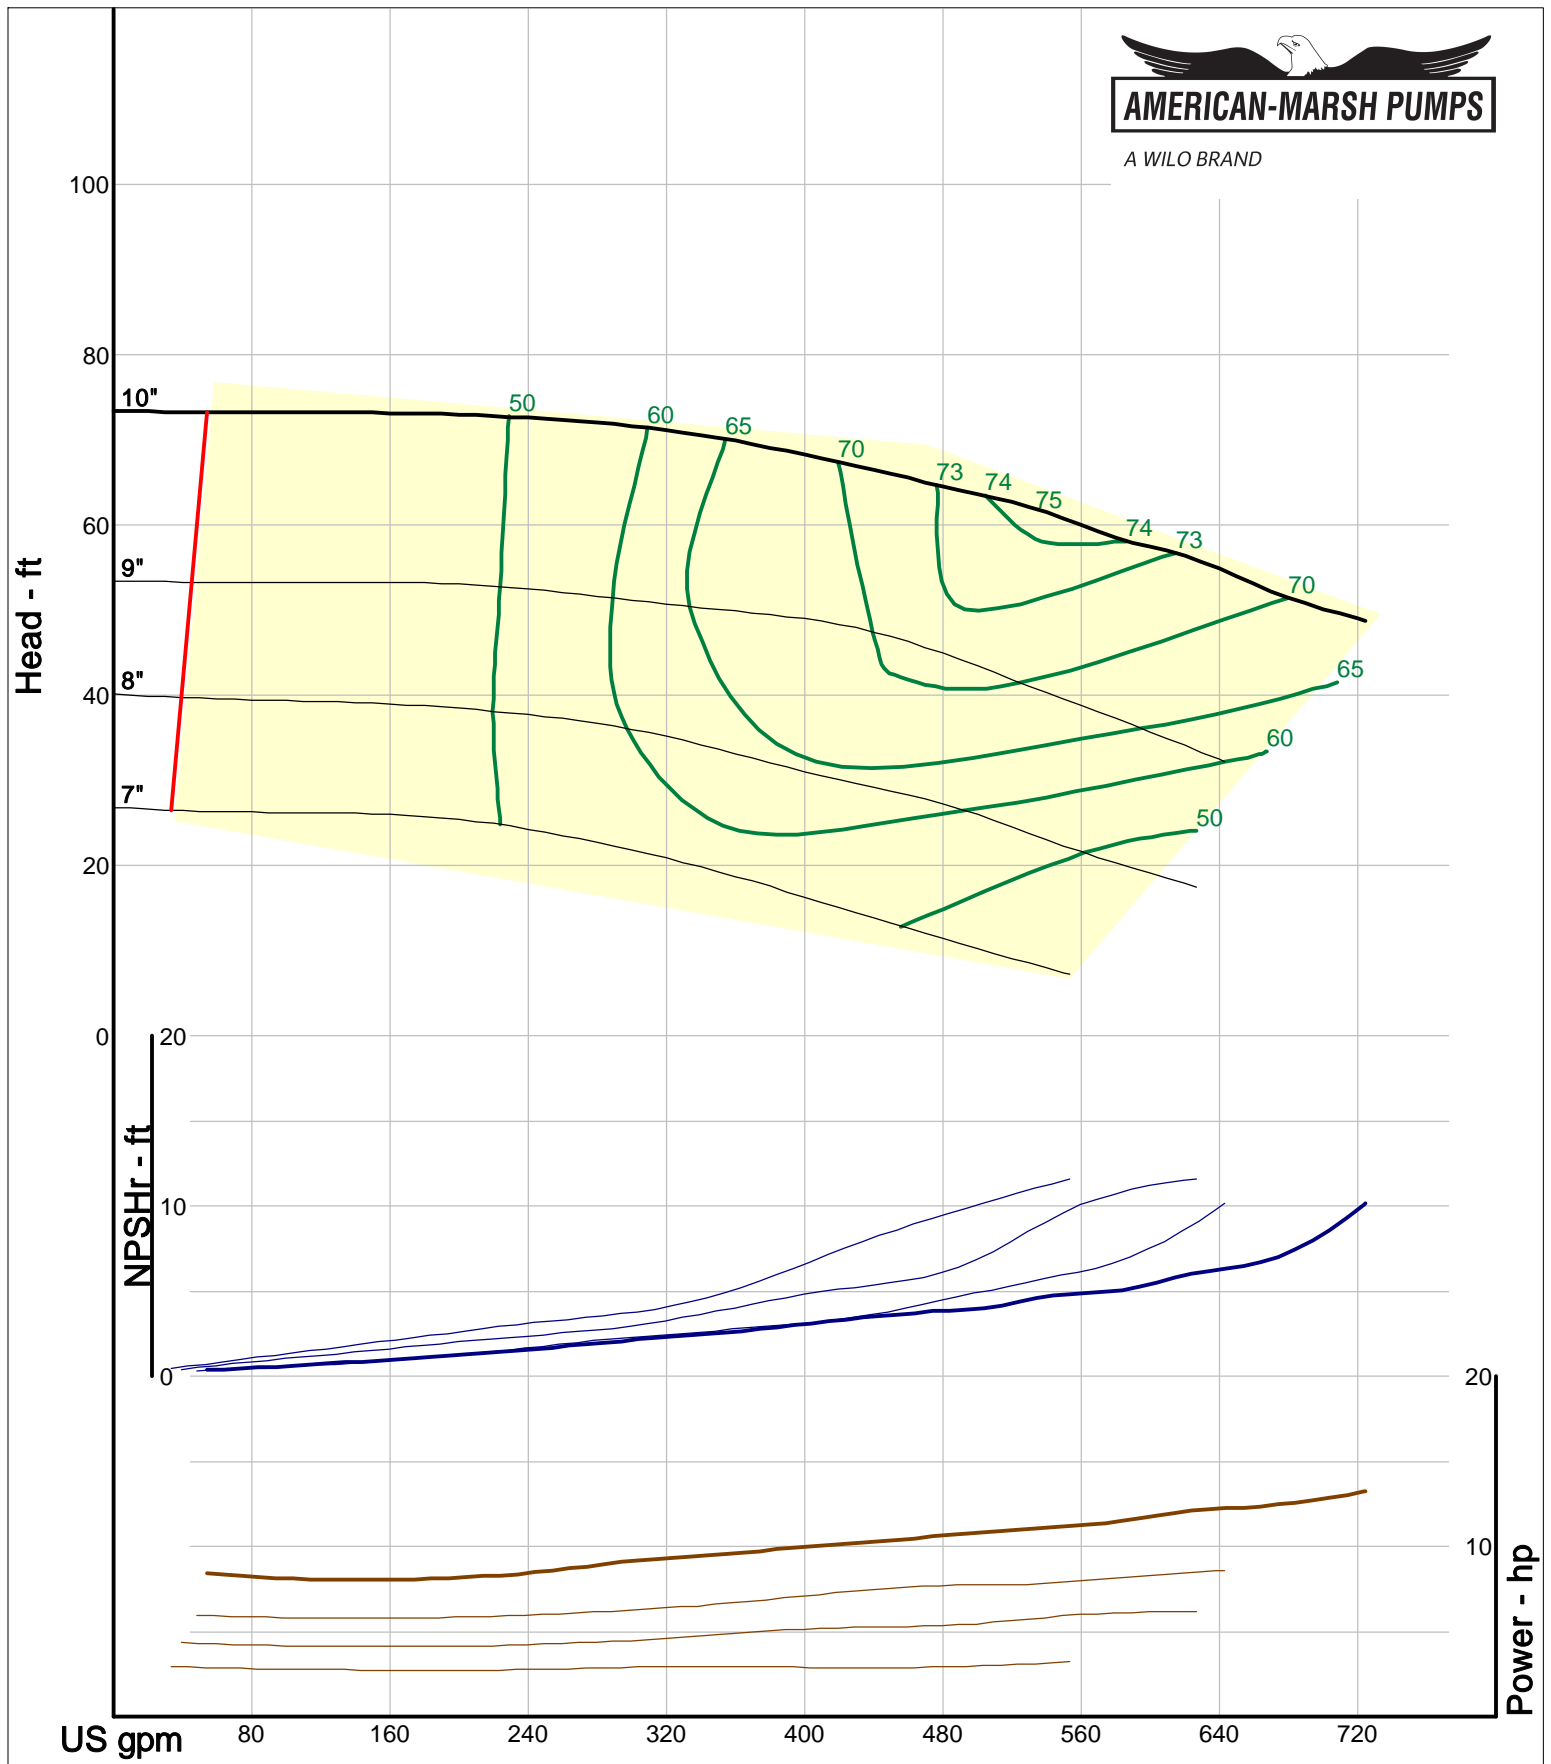

A WILO BRAND

Company: American-Marsh Pumps
Name:
12/10/05

American-Marsh Pumps
Catalog: WTRWKS-2005c.50, vers 2.5c
460_OSD_RV - 1500

Size: 2L4x6-10/RV
Speed: 1450 rpm
Dia: 10 in
Curve: CS-17336