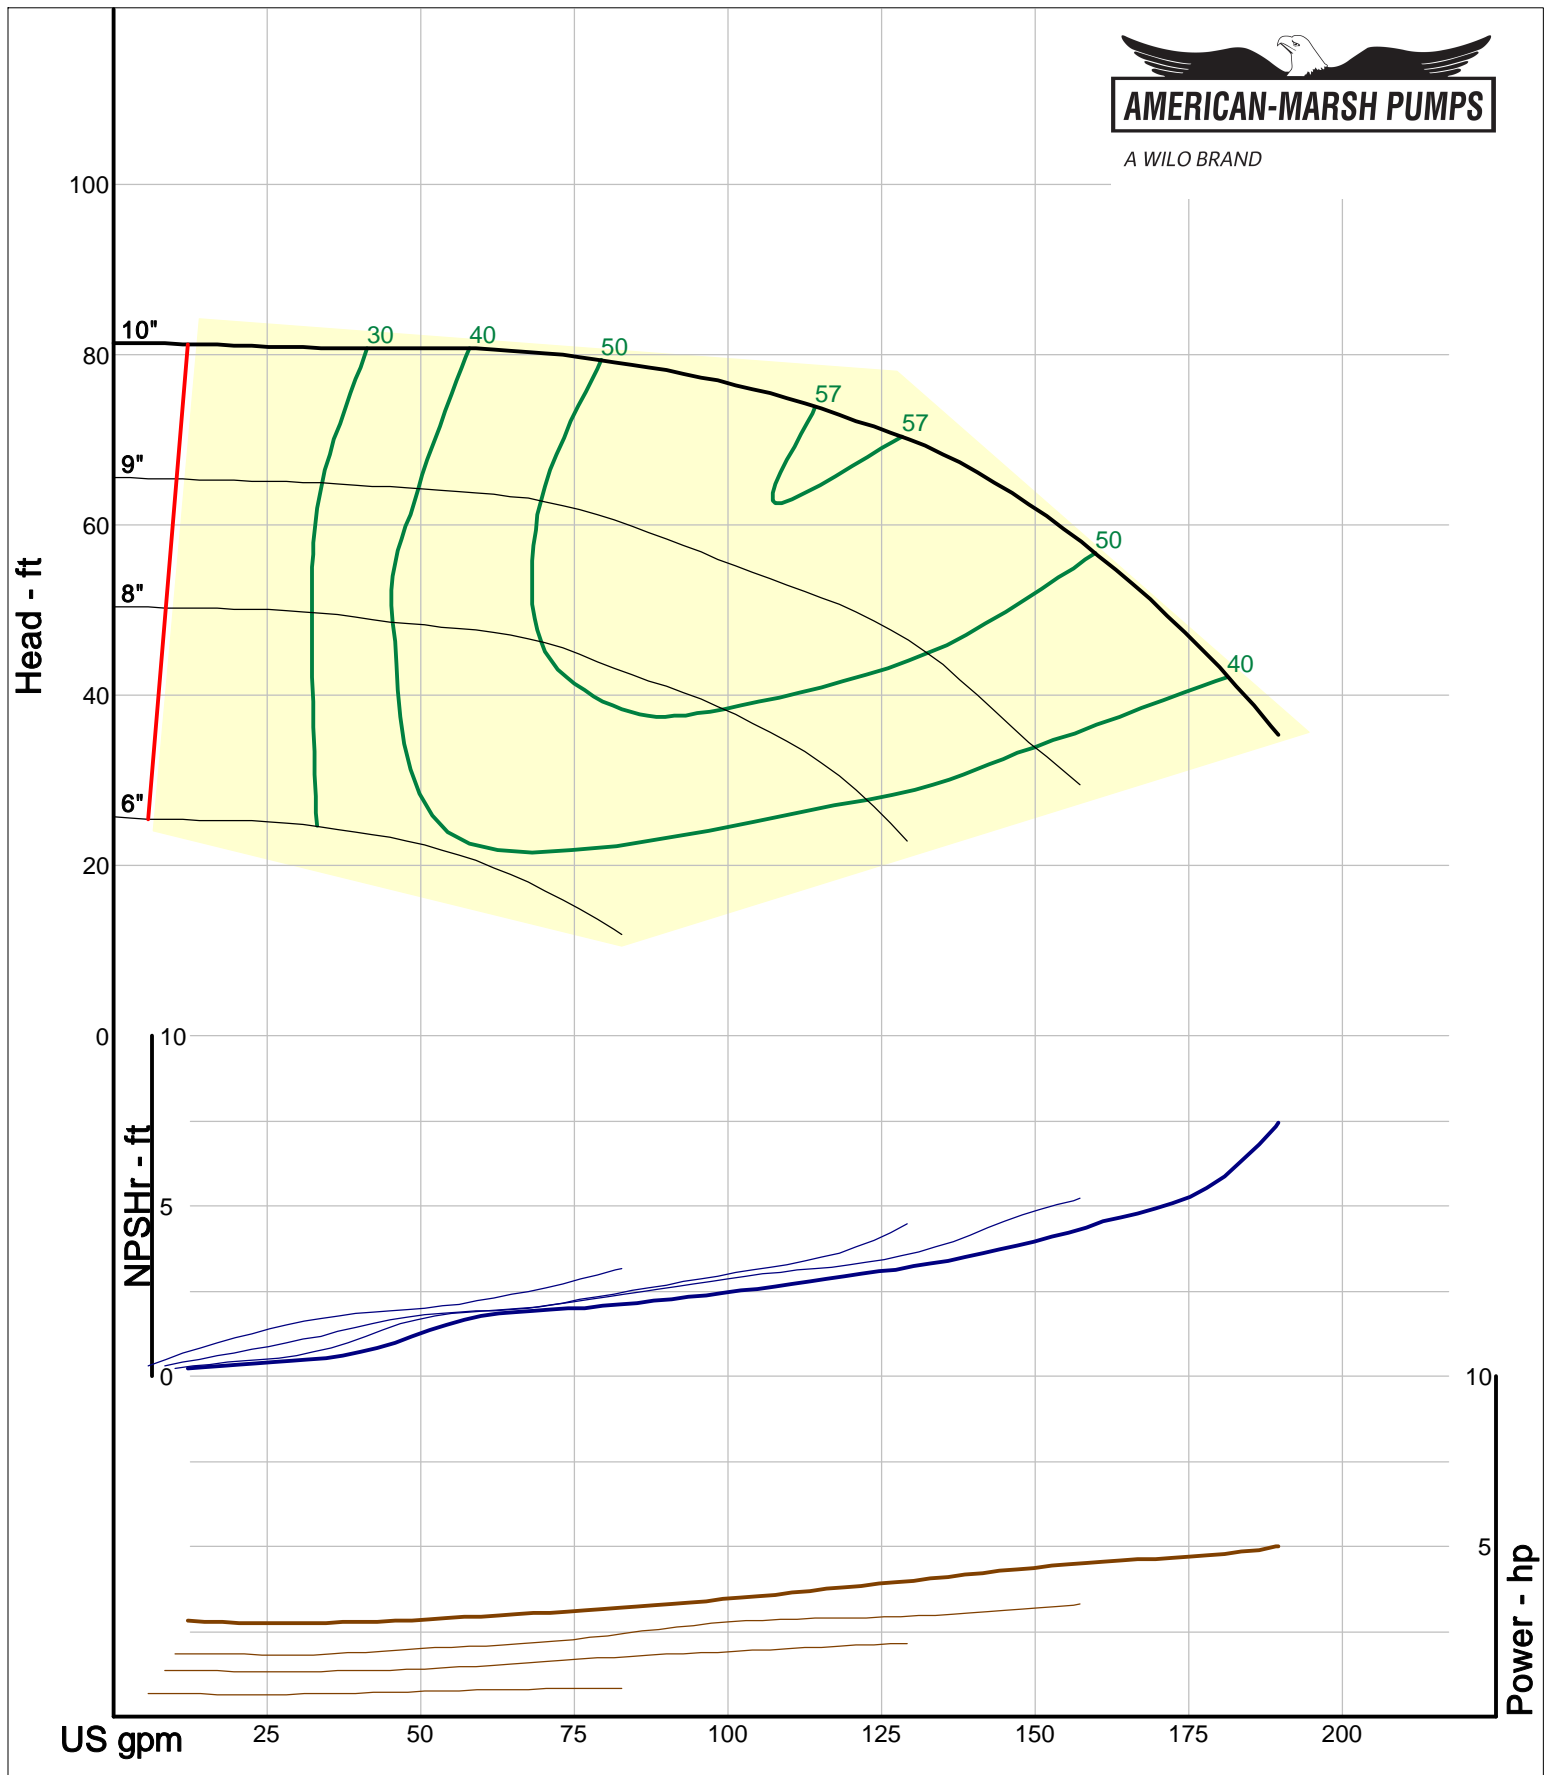

A WILO BRAND

Company: American-Marsh Pumps
Name:
12/10/05

American-Marsh Pumps
Catalog: WTRWKS-2005c.50, vers 2.5c
460_OSD_RV - 1500

Size: 2L1.5x3-10A/RV
Speed: 1450 rpm
Dia: 10 in
Curve: CS-17325