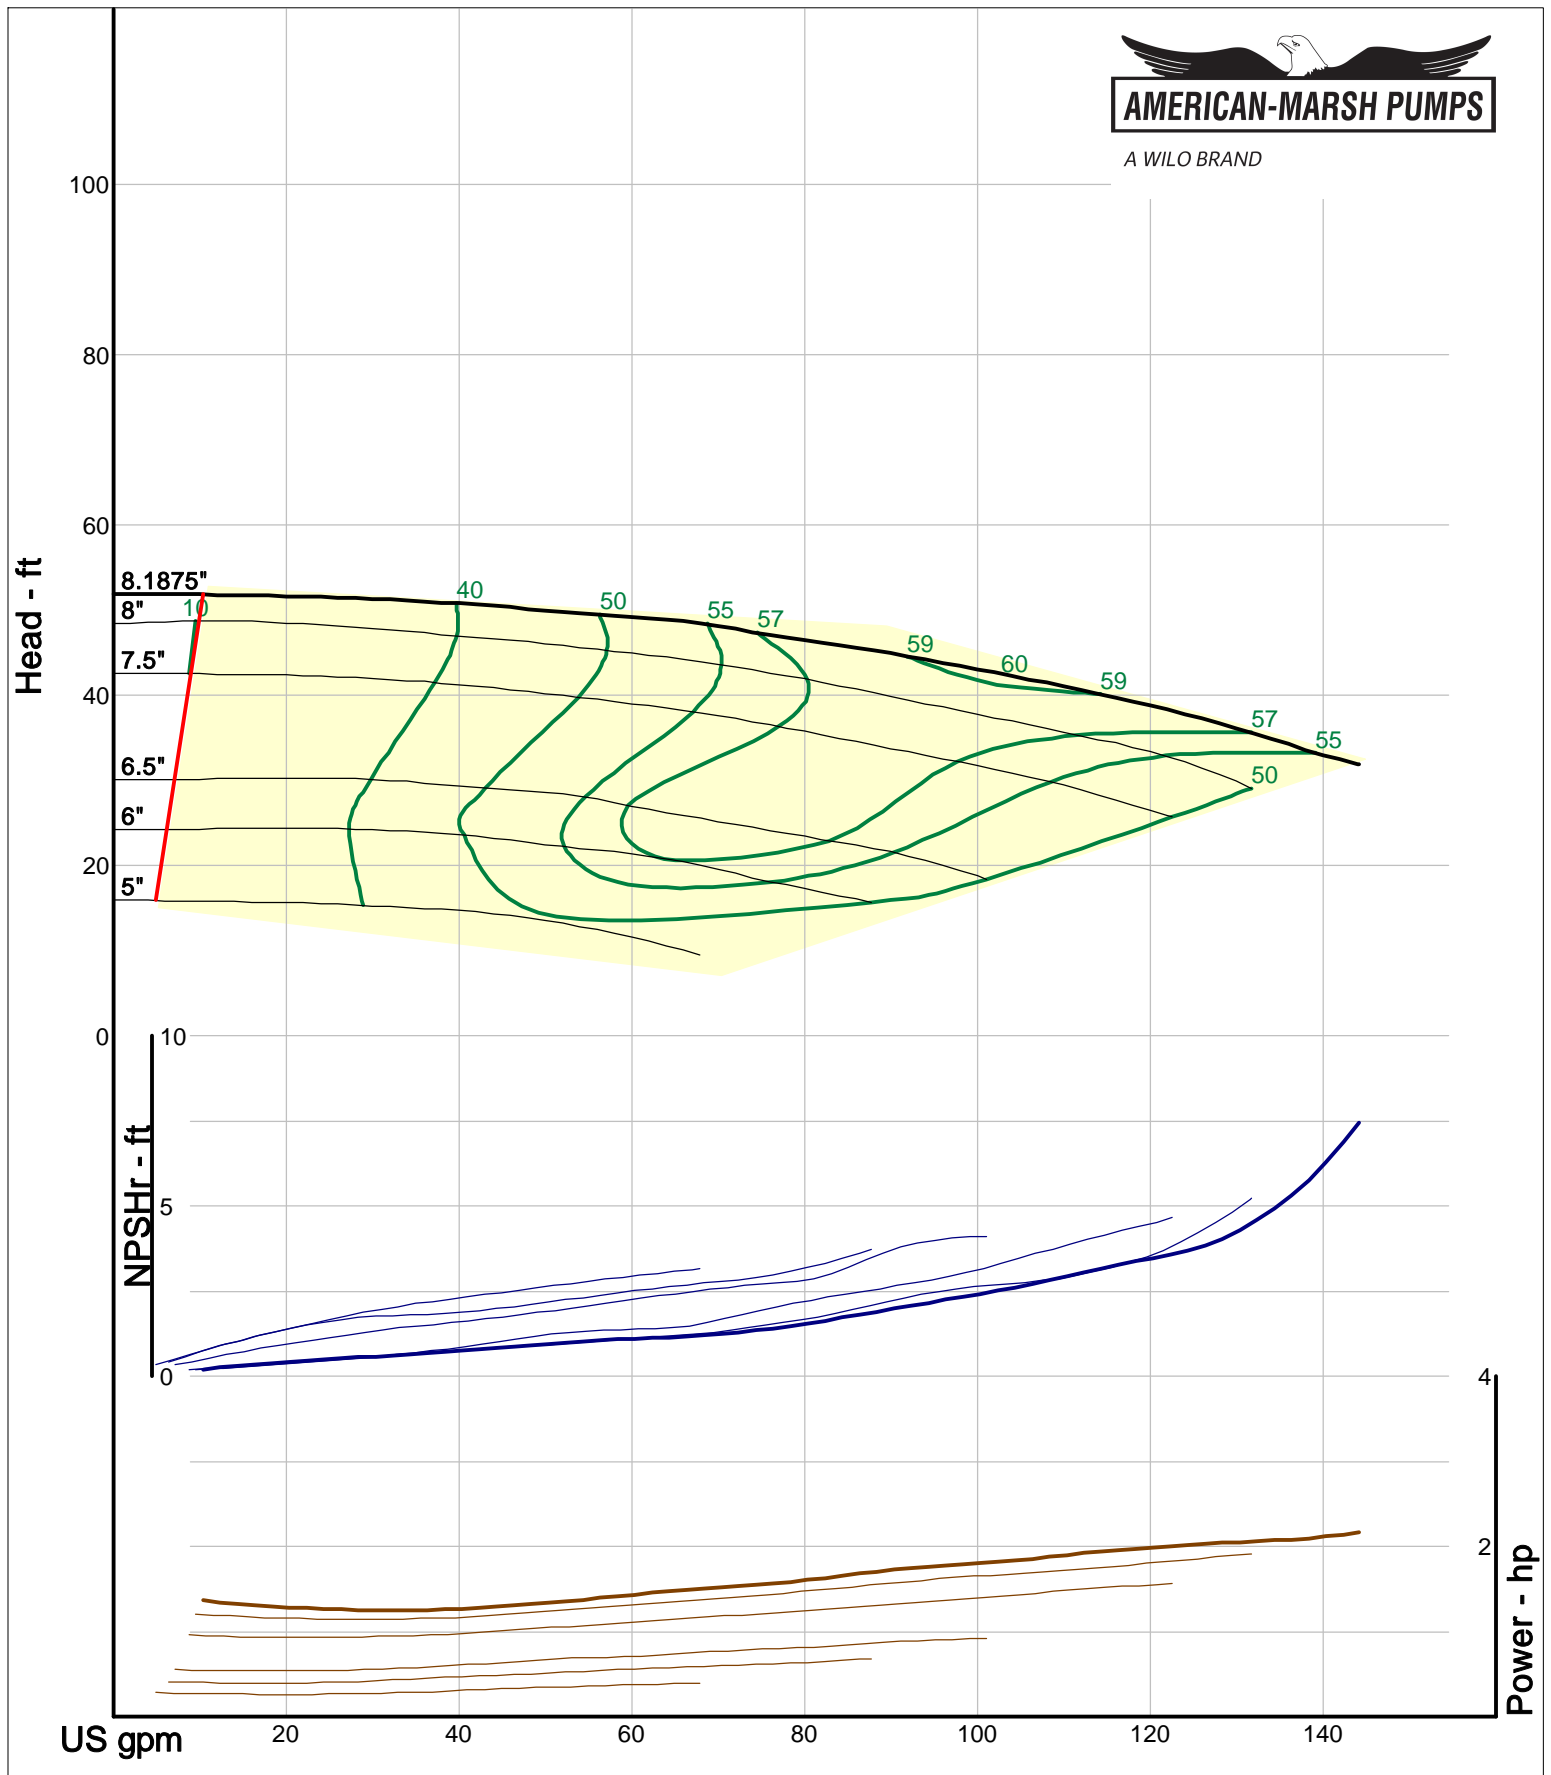

A WILO BRAND

Company: American-Marsh Pumps
Name:
12/10/05

American-Marsh Pumps
Catalog: WTRWKS-2005c.50, vers 2.5c
460_OSD_RV - 1500

Size: 1L1.5x3-6/RV
Speed: 1450 rpm
Dia: 6.25 in
Curve: CS-17304

A WILO BRAND