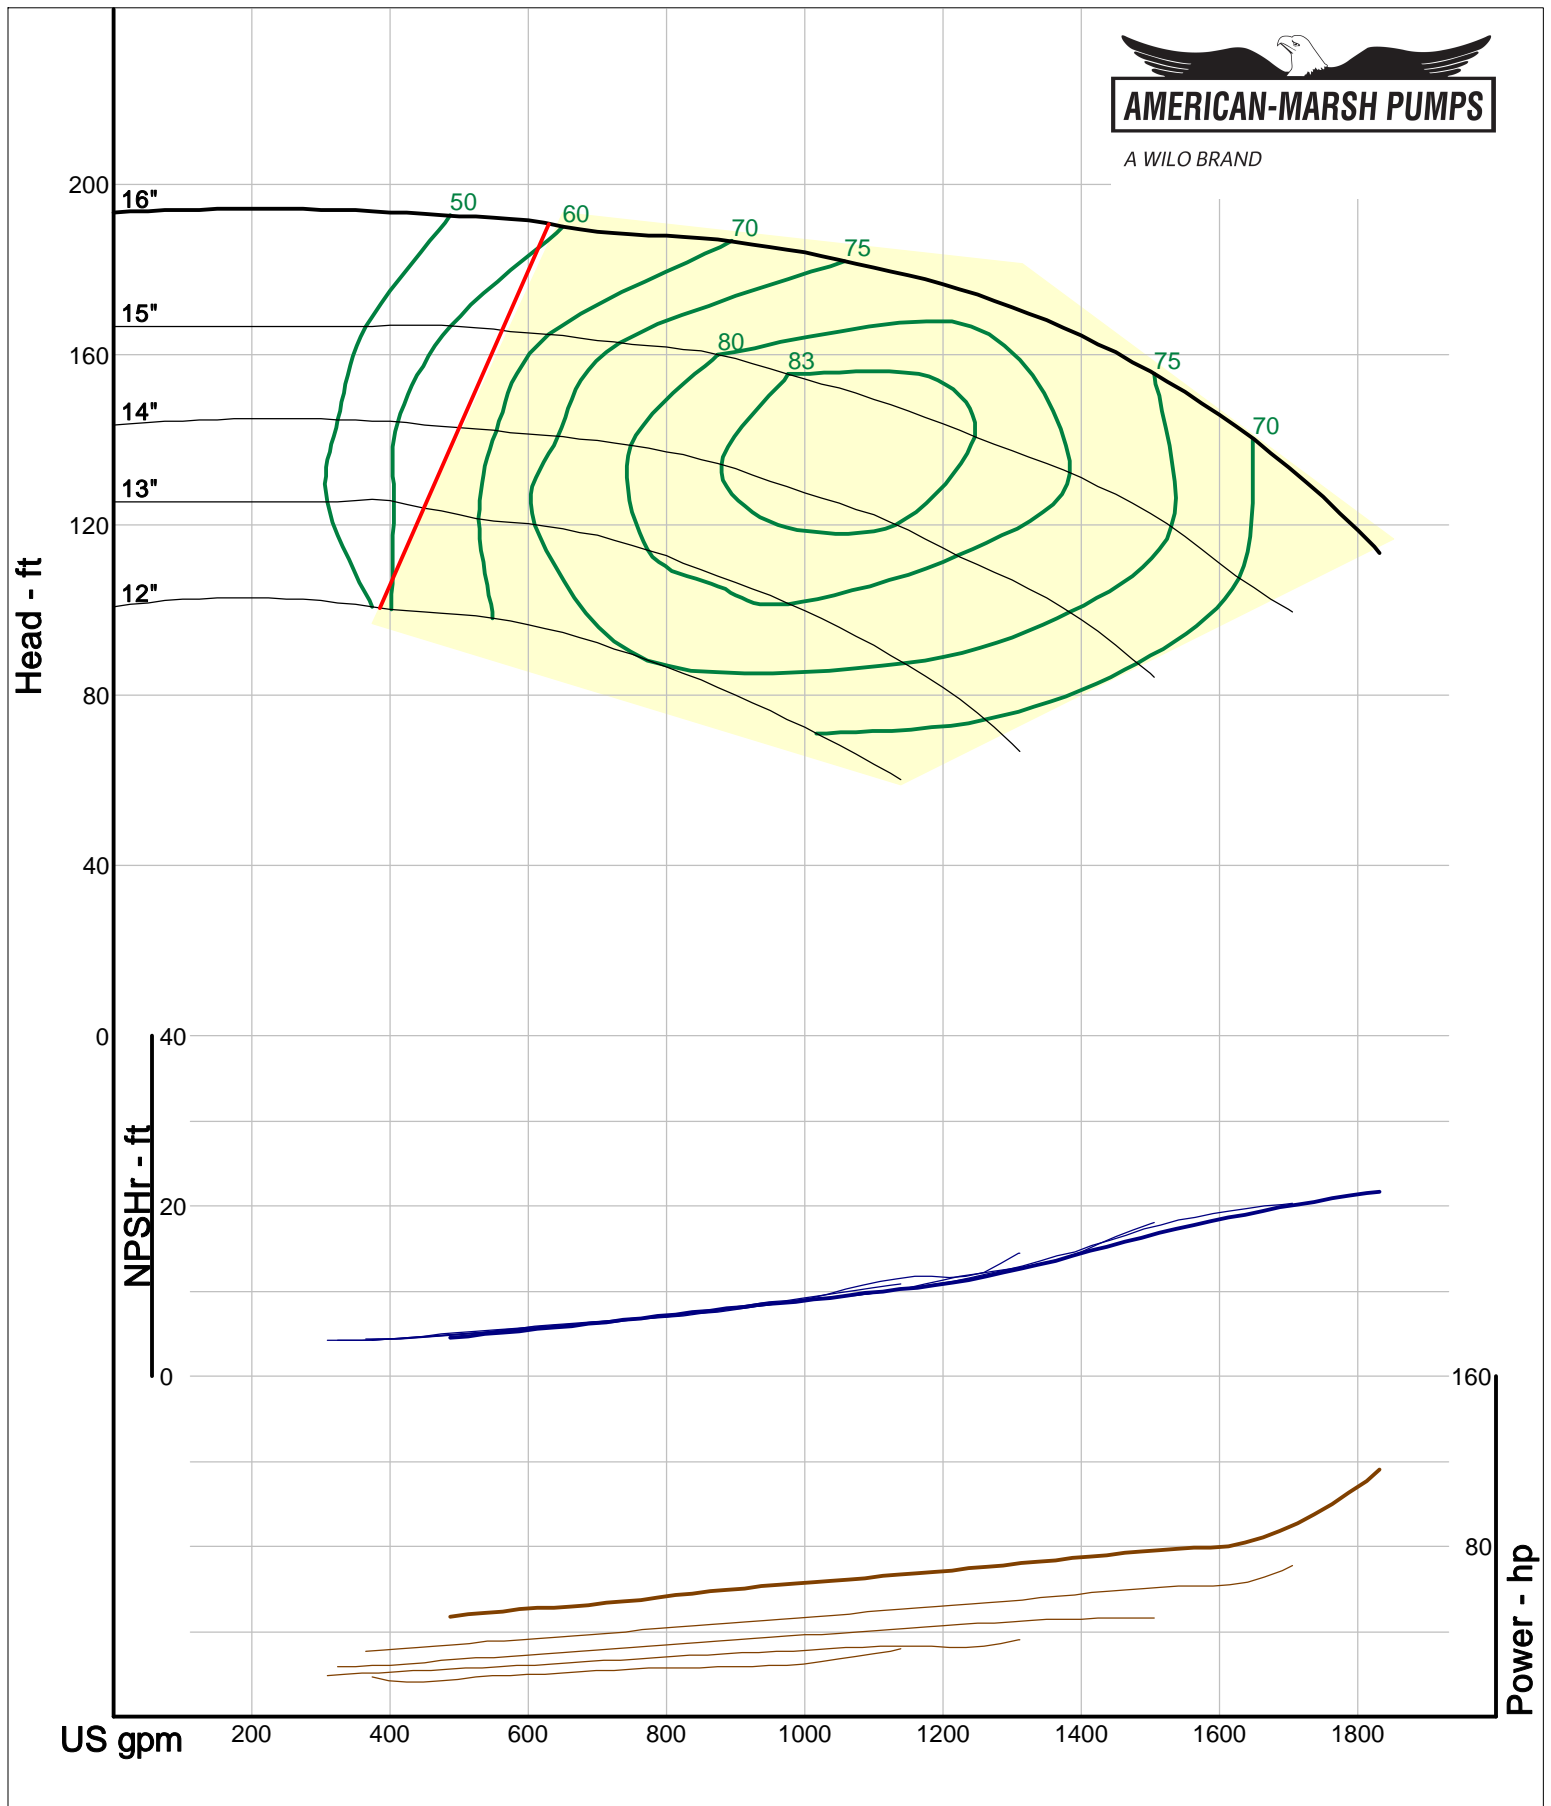

A WILO BRAND

Company: American-Marsh Pumps
Name:
12/10/05

American-Marsh Pumps
Catalog: WTRWKS-2005c.50, vers 2.5c
460_OSD_RV - 1500

Size: 2L4x6-13A/RV
Speed: 1450 rpm
Dia: 13 in
Curve: CS-17351

A WILO BRAND