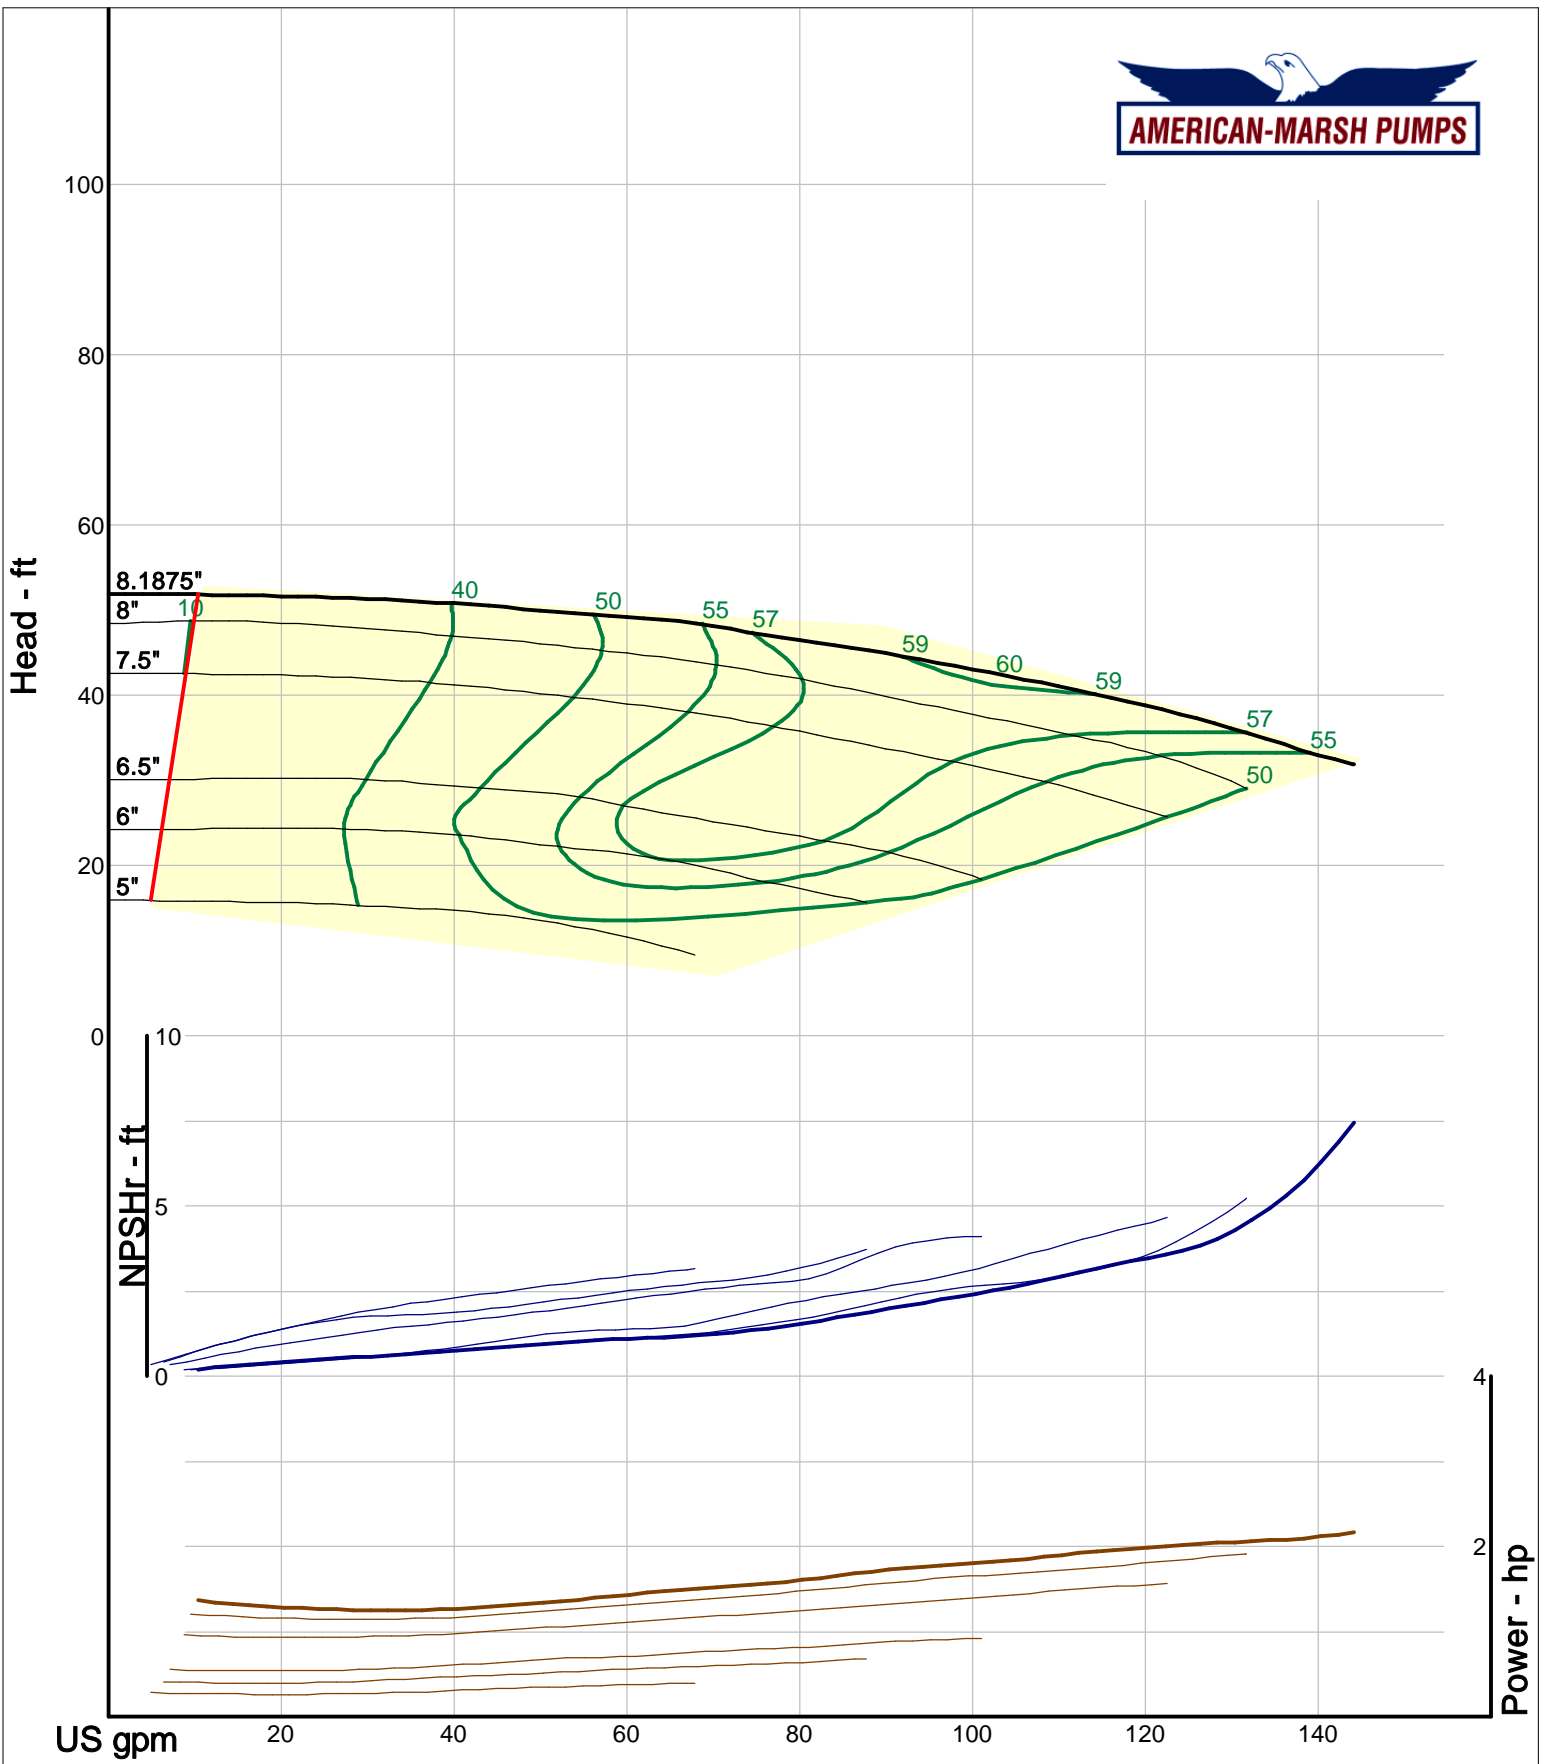

Size: 1L1x1.5-6/RV  
 Speed: 1450 rpm  
 Dia: 6.25 in  
 Curve: CS-17301

Company: American-Marsh Pumps  
 Name:  
 12/10/05

American-Marsh Pumps  
 Catalog: WTRWKS-2005c.50, vers 2.5c  
 460\_OSD\_RV - 1500

Size: 1L1x1.5-8/RV  
 Speed: 1450 rpm  
 Dia: 8.1875 in  
 Curve: CS-17310

Company: American-Marsh Pumps  
 Name:  
 12/10/05

American-Marsh Pumps  
 Catalog: WTRWKS-2005c.50, vers 2.5c  
 460\_OSD\_RV - 1500

Size: 1L1.5x3-6/RV  
 Speed: 1450 rpm  
 Dia: 6.25 in  
 Curve: CS-17304

Company: American-Marsh Pumps  
 Name:  
 12/10/05

American-Marsh Pumps  
 Catalog: WTRWKS-2005c.50, vers 2.5c  
 460\_OSD\_RV - 1500