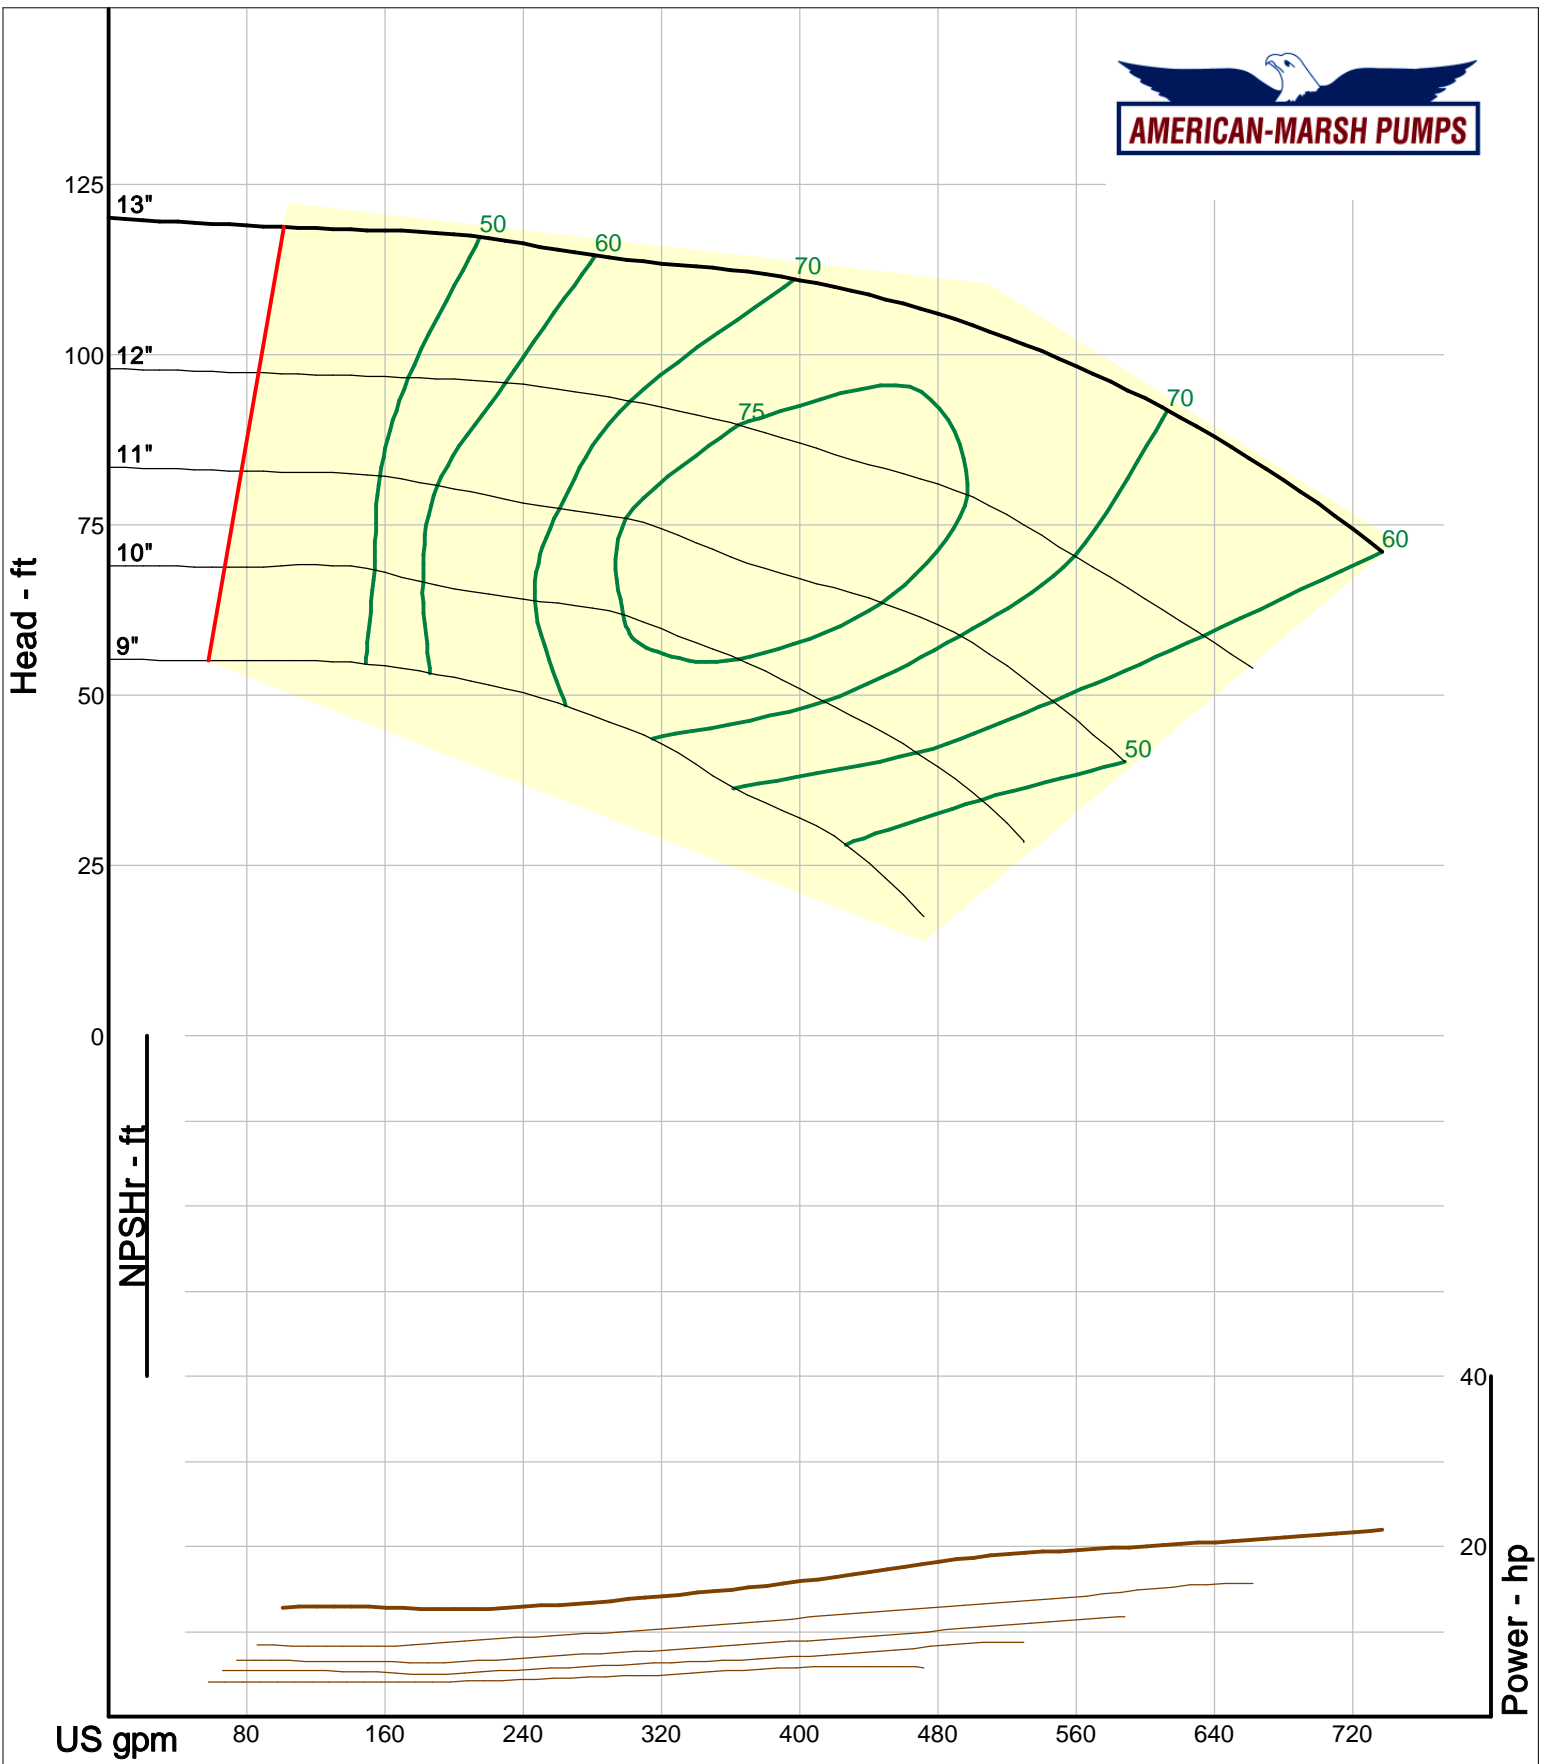

American-Marsh Pumps  
 Catalog: WTRWKS-2005c.50, vers 2.5c  
 460\_OSD\_RV - 1500

Size: 2L3x4-10/RV  
 Speed: 1450 rpm  
 Dia: 10 in  
 Curve: CS-17331

Company: American-Marsh Pumps  
Name:  
12/10/05

American-Marsh Pumps  
Catalog: WTRWKS-2005c.50, vers 2.5c  
460\_OSD\_RV - 1500

Size: 2L3x4-10H/RV  
Speed: 1450 rpm  
Dia: 10 in  
Curve: CS-17333

Company: American-Marsh Pumps  
 Name:  
 12/10/05

American-Marsh Pumps  
 Catalog: WTRWKS-2005c.50, vers 2.5c  
 460\_OSD\_RV - 1500

Size: 2L3x4-13/RV  
 Speed: 1450 rpm  
 Dia: 13 in  
 Curve: CS-17347