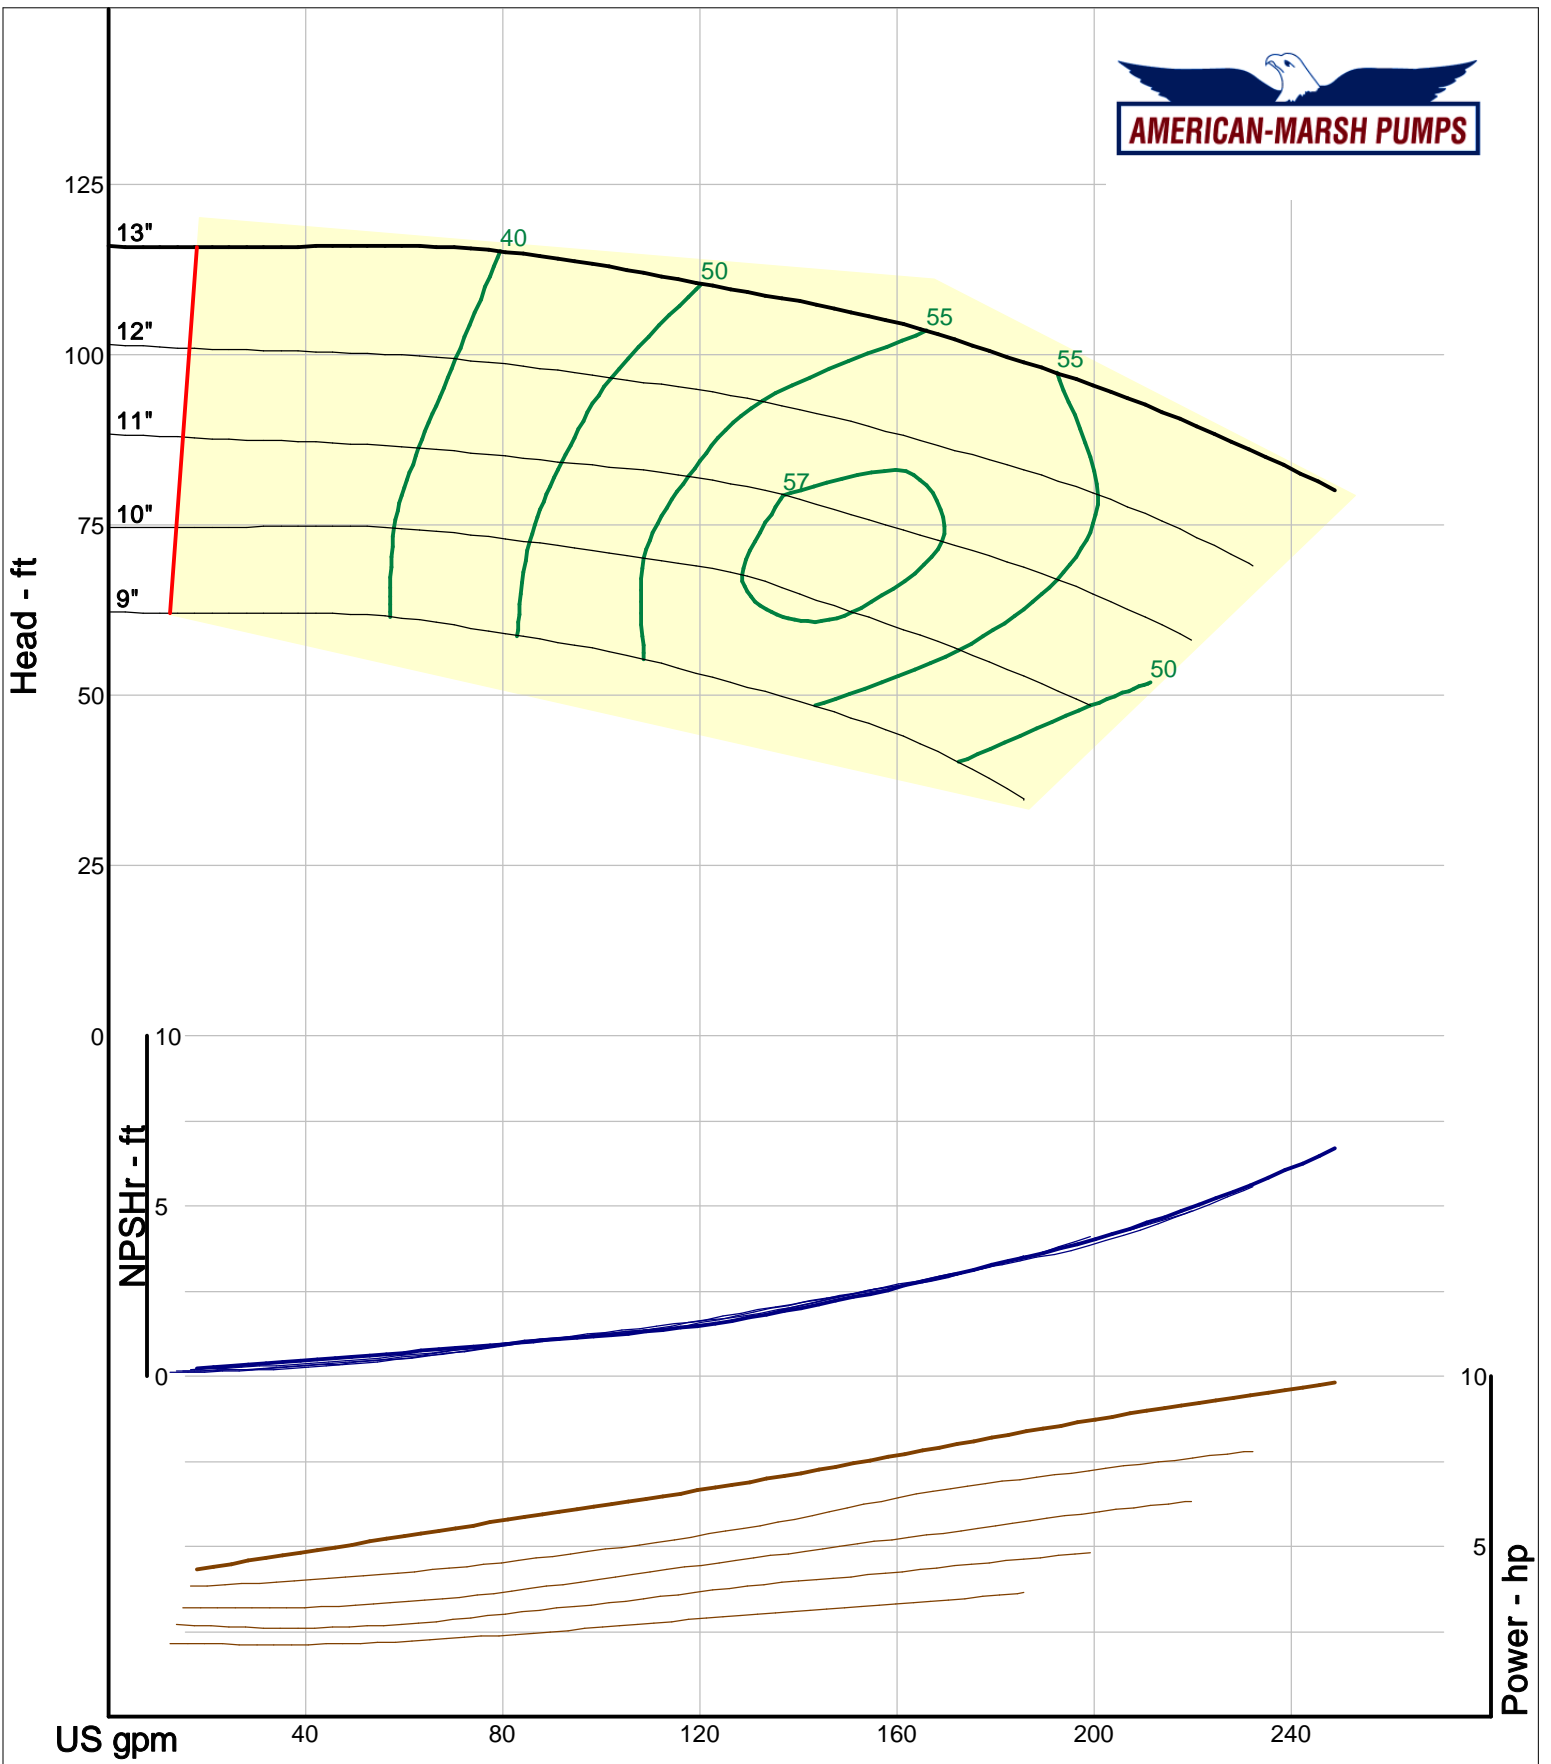

Company: American-Marsh Pumps
Name:
12/10/05

American-Marsh Pumps
Catalog: WTRWKS-2005c.50, vers 2.5c
460_OSD_RV - 1500

Size: 2L1.5x3-13/RV
Speed: 1450 rpm
Dia: 13 in
Curve: CS-17341