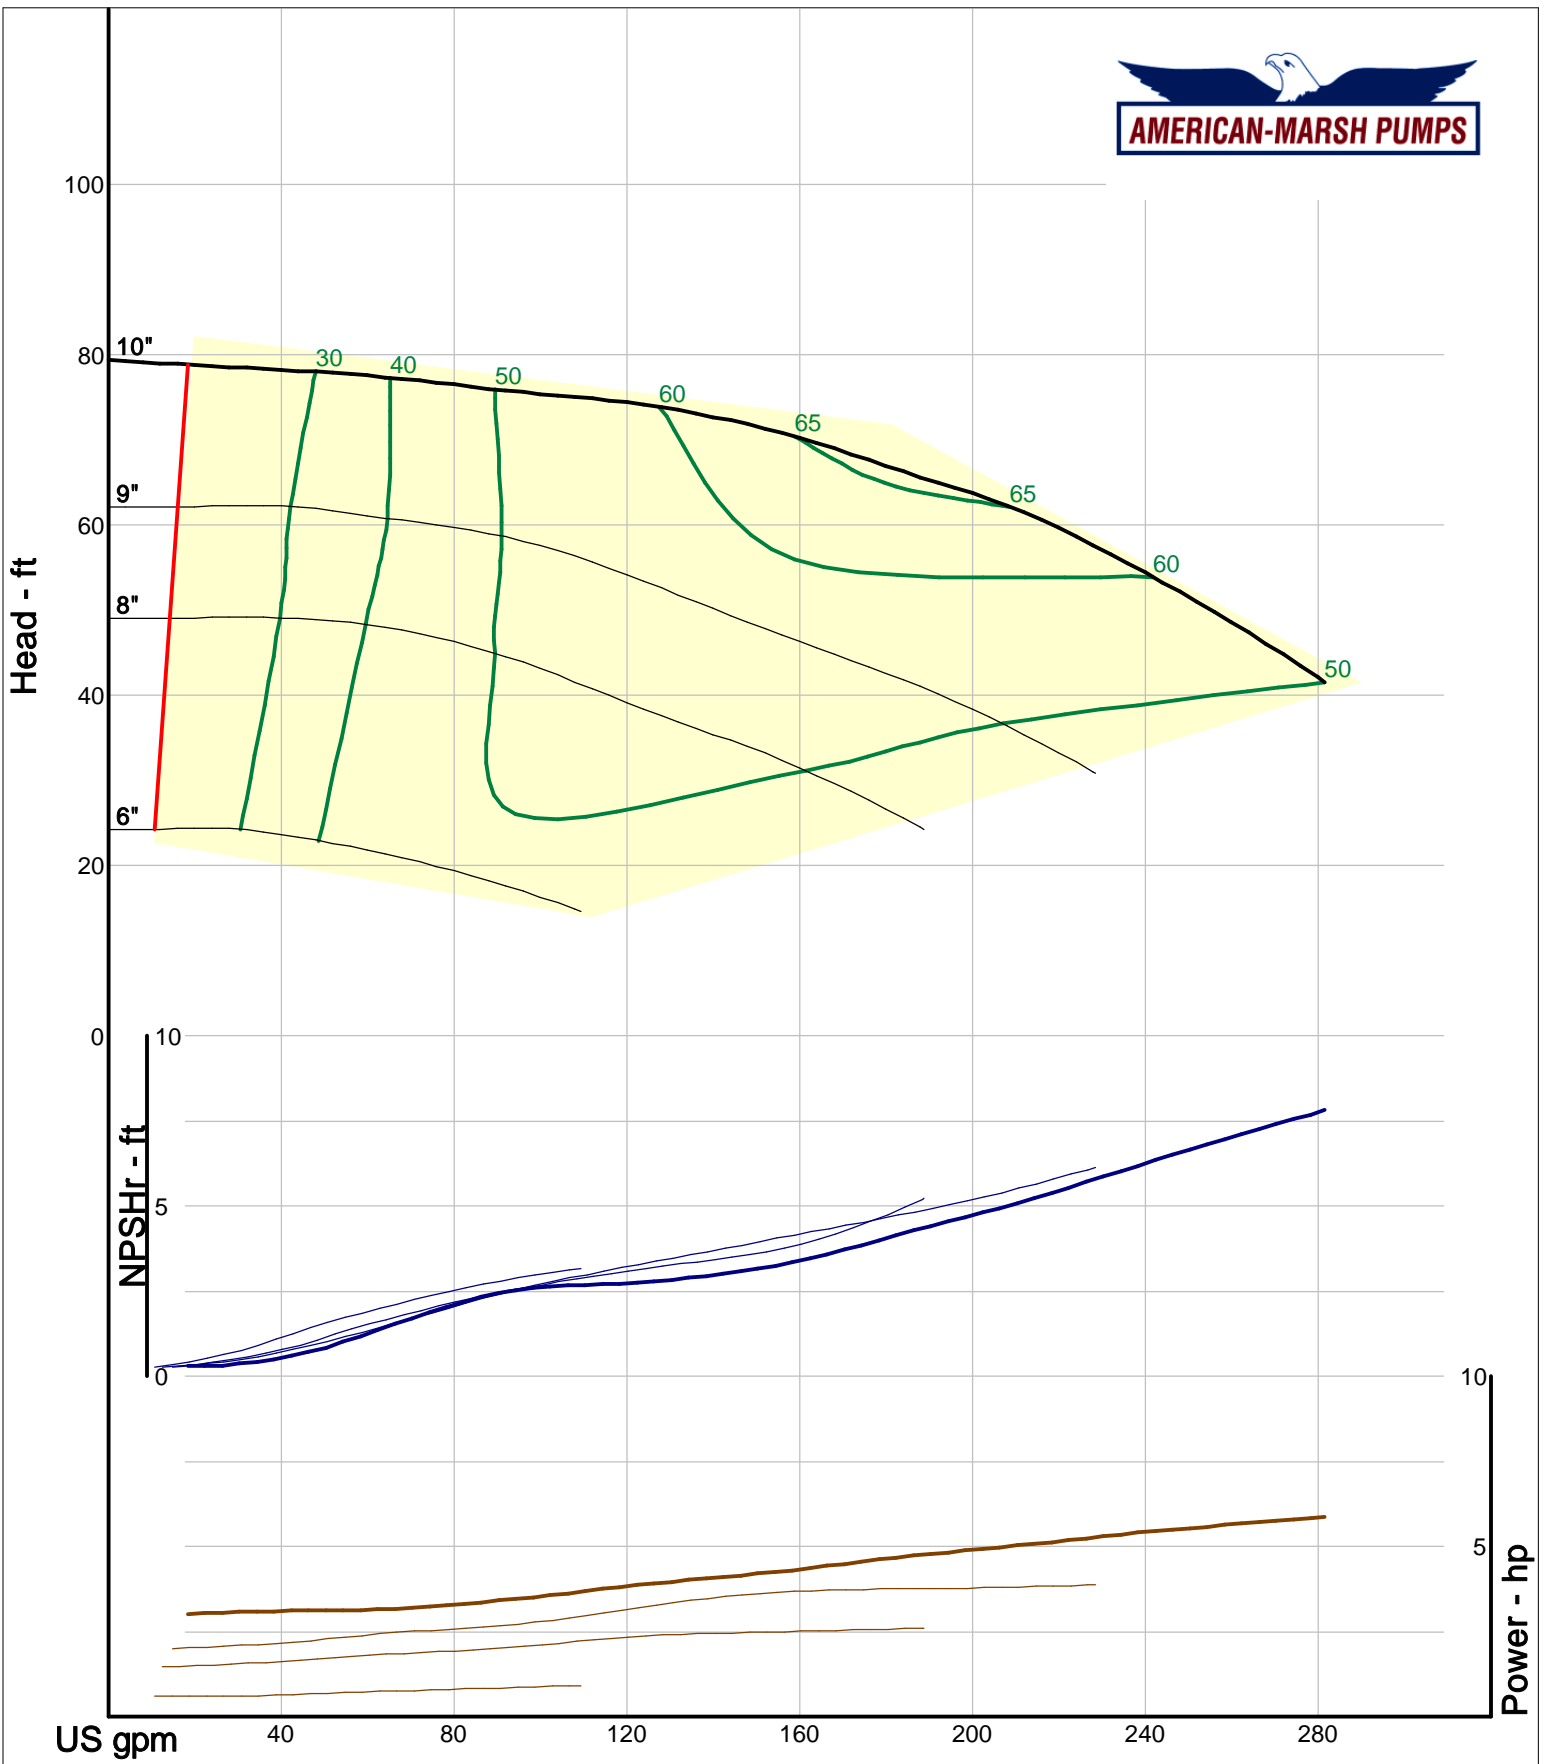

Company: American-Marsh Pumps  
Name:  
12/10/05

American-Marsh Pumps  
Catalog: WTRWKS-2005c.50, vers 2.5c  
460\_OSD\_RV - 1500

Size: 2L1.5x3-13/RV  
Speed: 1450 rpm  
Dia: 13 in  
Curve: CS-17341

Company: American-Marsh Pumps  
 Name:  
 12/10/05

American-Marsh Pumps  
 Catalog: WTRWKS-2005c.50, vers 2.5c  
 460\_OSD\_RV - 1500

Size: 2L2x3-8/RV  
 Speed: 1450 rpm  
 Dia: 8.1875 in  
 Curve: CS-17316

Company: American-Marsh Pumps  
 Name:  
 12/10/05

American-Marsh Pumps  
 Catalog: WTRWKS-2005c.50, vers 2.5c  
 460\_OSD\_RV - 1500

Size: 2L2x3-10A/RV  
 Speed: 1450 rpm  
 Dia: 10 in  
 Curve: CS-17328

Company: American-Marsh Pumps  
 Name:  
 12/10/05