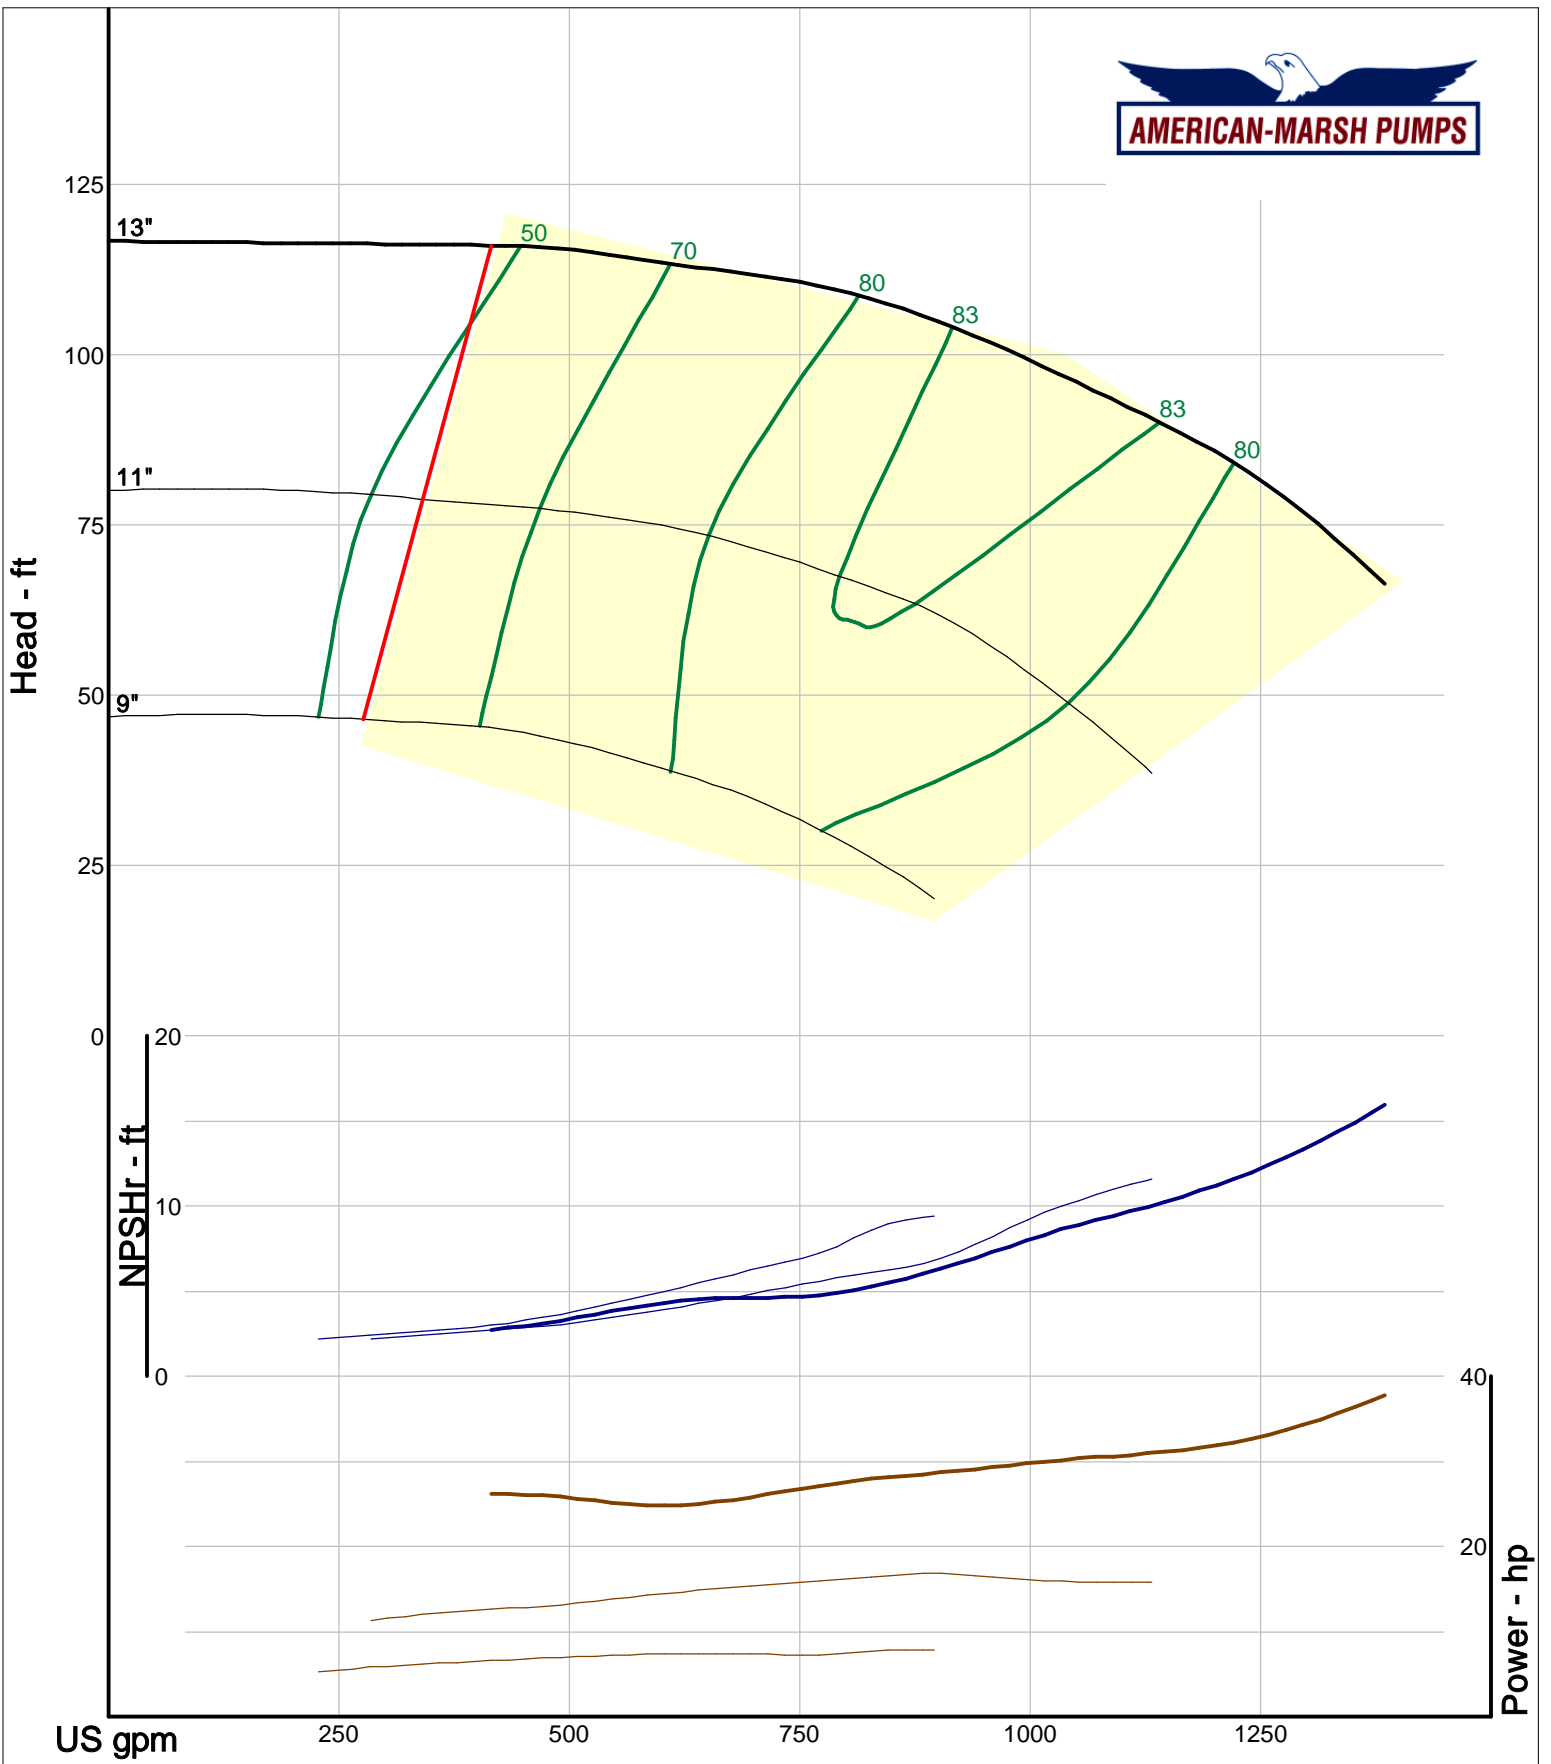

Company: American-Marsh Pumps  
 Name:  
 12/10/05

American-Marsh Pumps  
 Catalog: WTRWKS-2005c.50, vers 2.5c  
 460\_OSD\_RV - 1500

Size: 2L4x6-10/RV  
 Speed: 1450 rpm  
 Dia: 10 in  
 Curve: CS-17336

Company: American-Marsh Pumps  
 Name:  
 12/10/05

American-Marsh Pumps  
 Catalog: WTRWKS-2005c.50, vers 2.5c  
 460\_OSD\_RV - 1500

Size: 2L4x6-10H/RV  
 Speed: 1450 rpm  
 Dia: 10 in  
 Curve: CS-17338