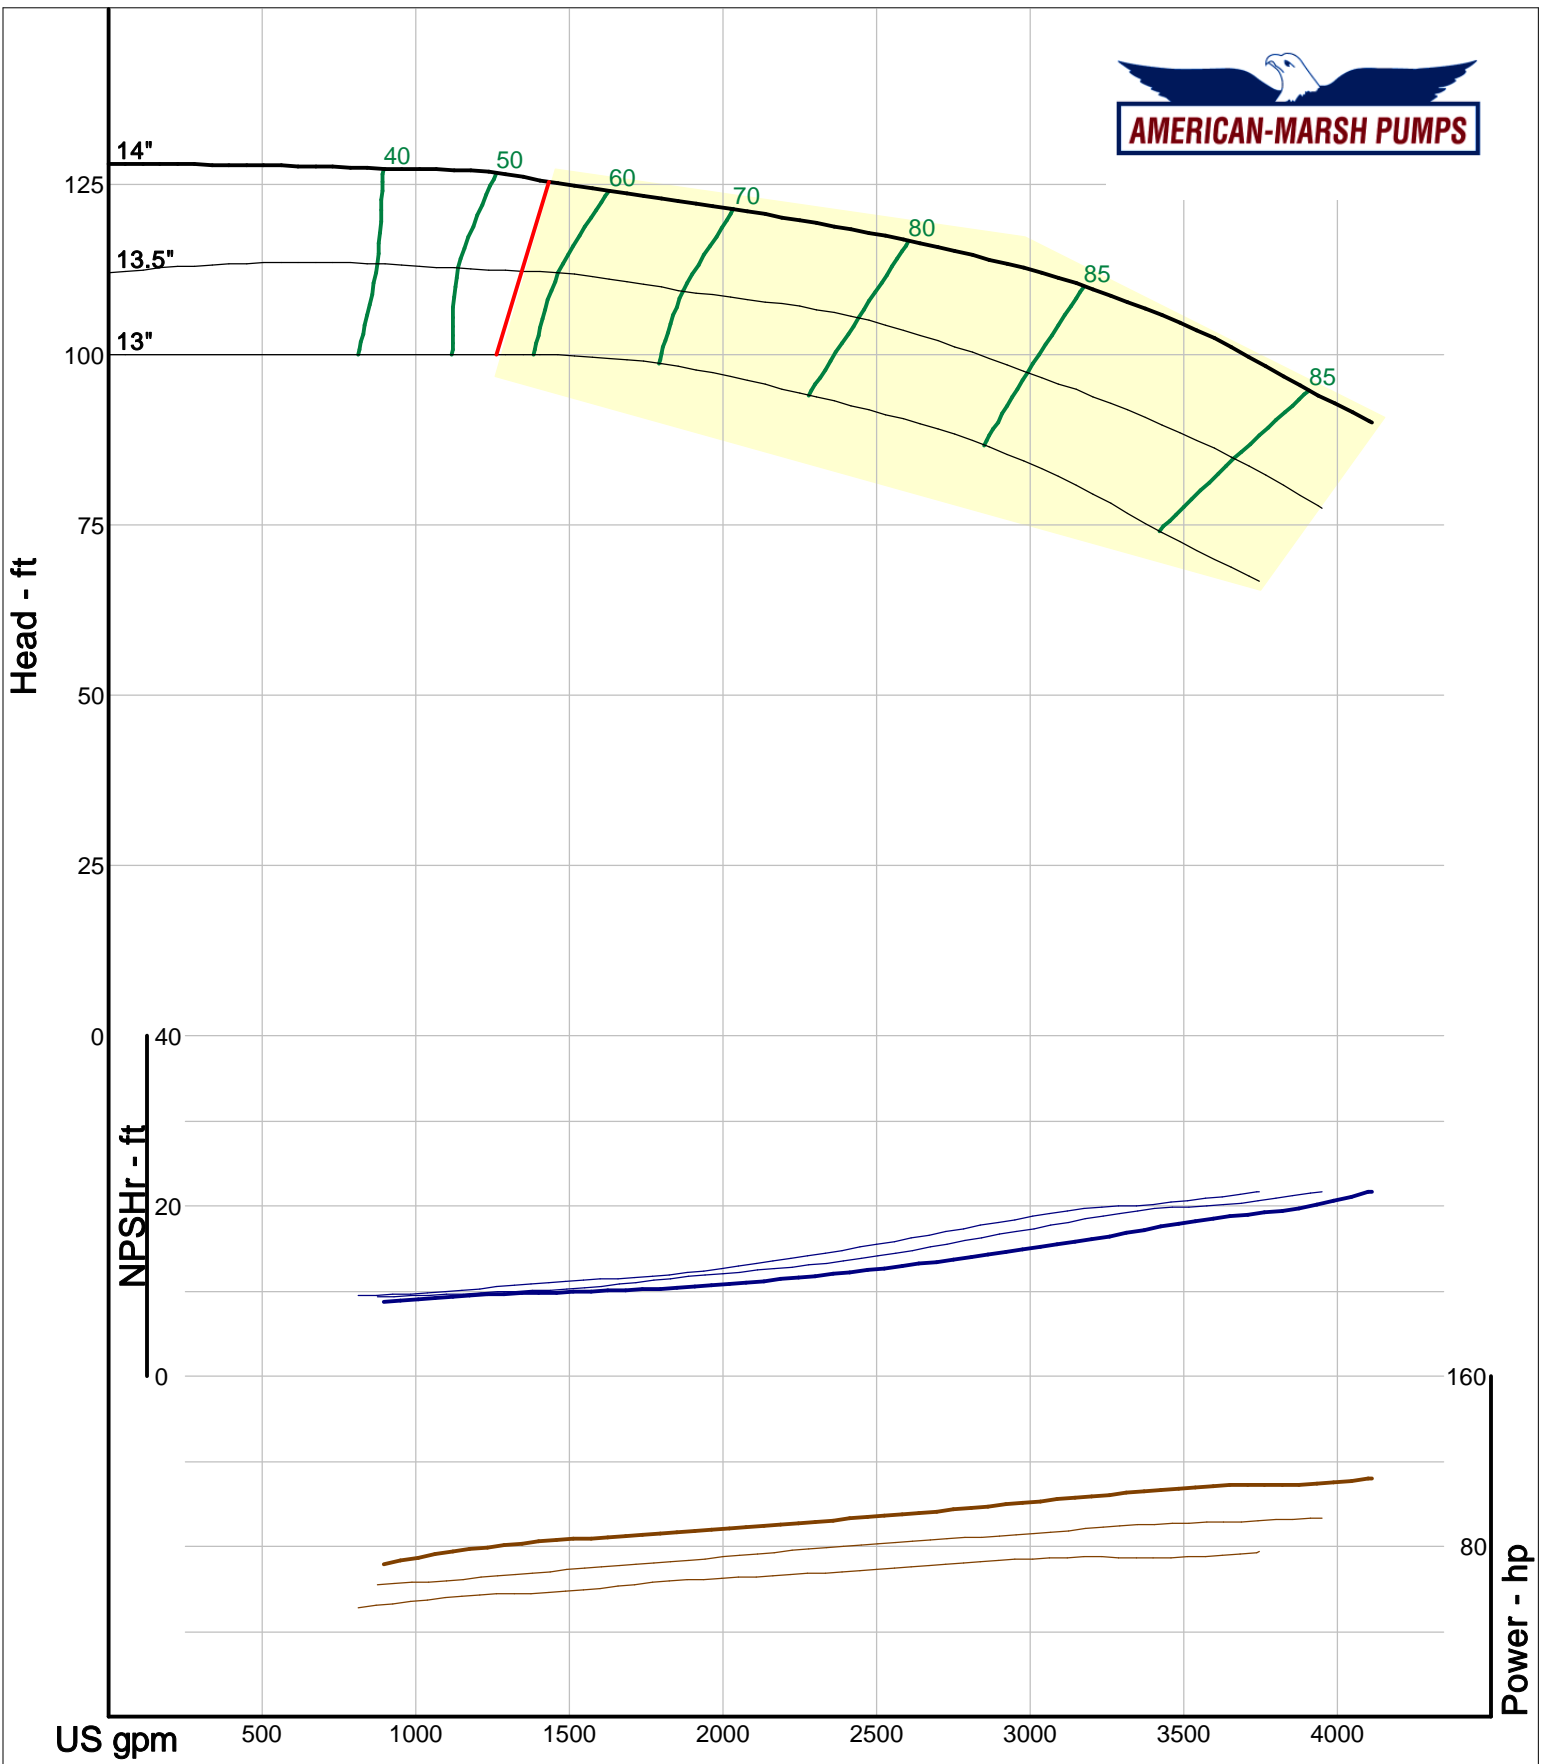

Company: American-Marsh Pumps  
Name:  
12/10/05

American-Marsh Pumps  
Catalog: WTRWKS-2005c.50, vers 2.5c  
460\_OSD\_RV - 1500

Size: 2L4x6-13A/RV  
Speed: 1450 rpm  
Dia: 13 in  
Curve: CS-17351

Company: American-Marsh Pumps  
Name:  
12/10/05

American-Marsh Pumps  
Catalog: WTRWKS-2005c.50, vers 2.5c  
460\_OSD\_RV - 1500

Size: 3L4x6-16/RV  
Speed: 1450 rpm  
Dia: 16 in  
Curve: CS-17359

Company: American-Marsh Pumps  
Name:  
12/10/05

American-Marsh Pumps  
Catalog: WTRWKS-2005c.50, vers 2.5c  
460\_OSD\_RV - 1500

Size: 3L6x8-14A/RV  
Speed: 1450 rpm  
Dia: 14 in  
Curve: CS-17353

Company: American-Marsh Pumps  
 Name:  
 12/10/05

American-Marsh Pumps  
 Catalog: WTRWKS-2005c.50, vers 2.5c  
 460\_OSD\_RV - 1500

Size: 3L6x8-16A/RV  
 Speed: 1450 rpm  
 Dia: 16 in  
 Curve: CS-17362