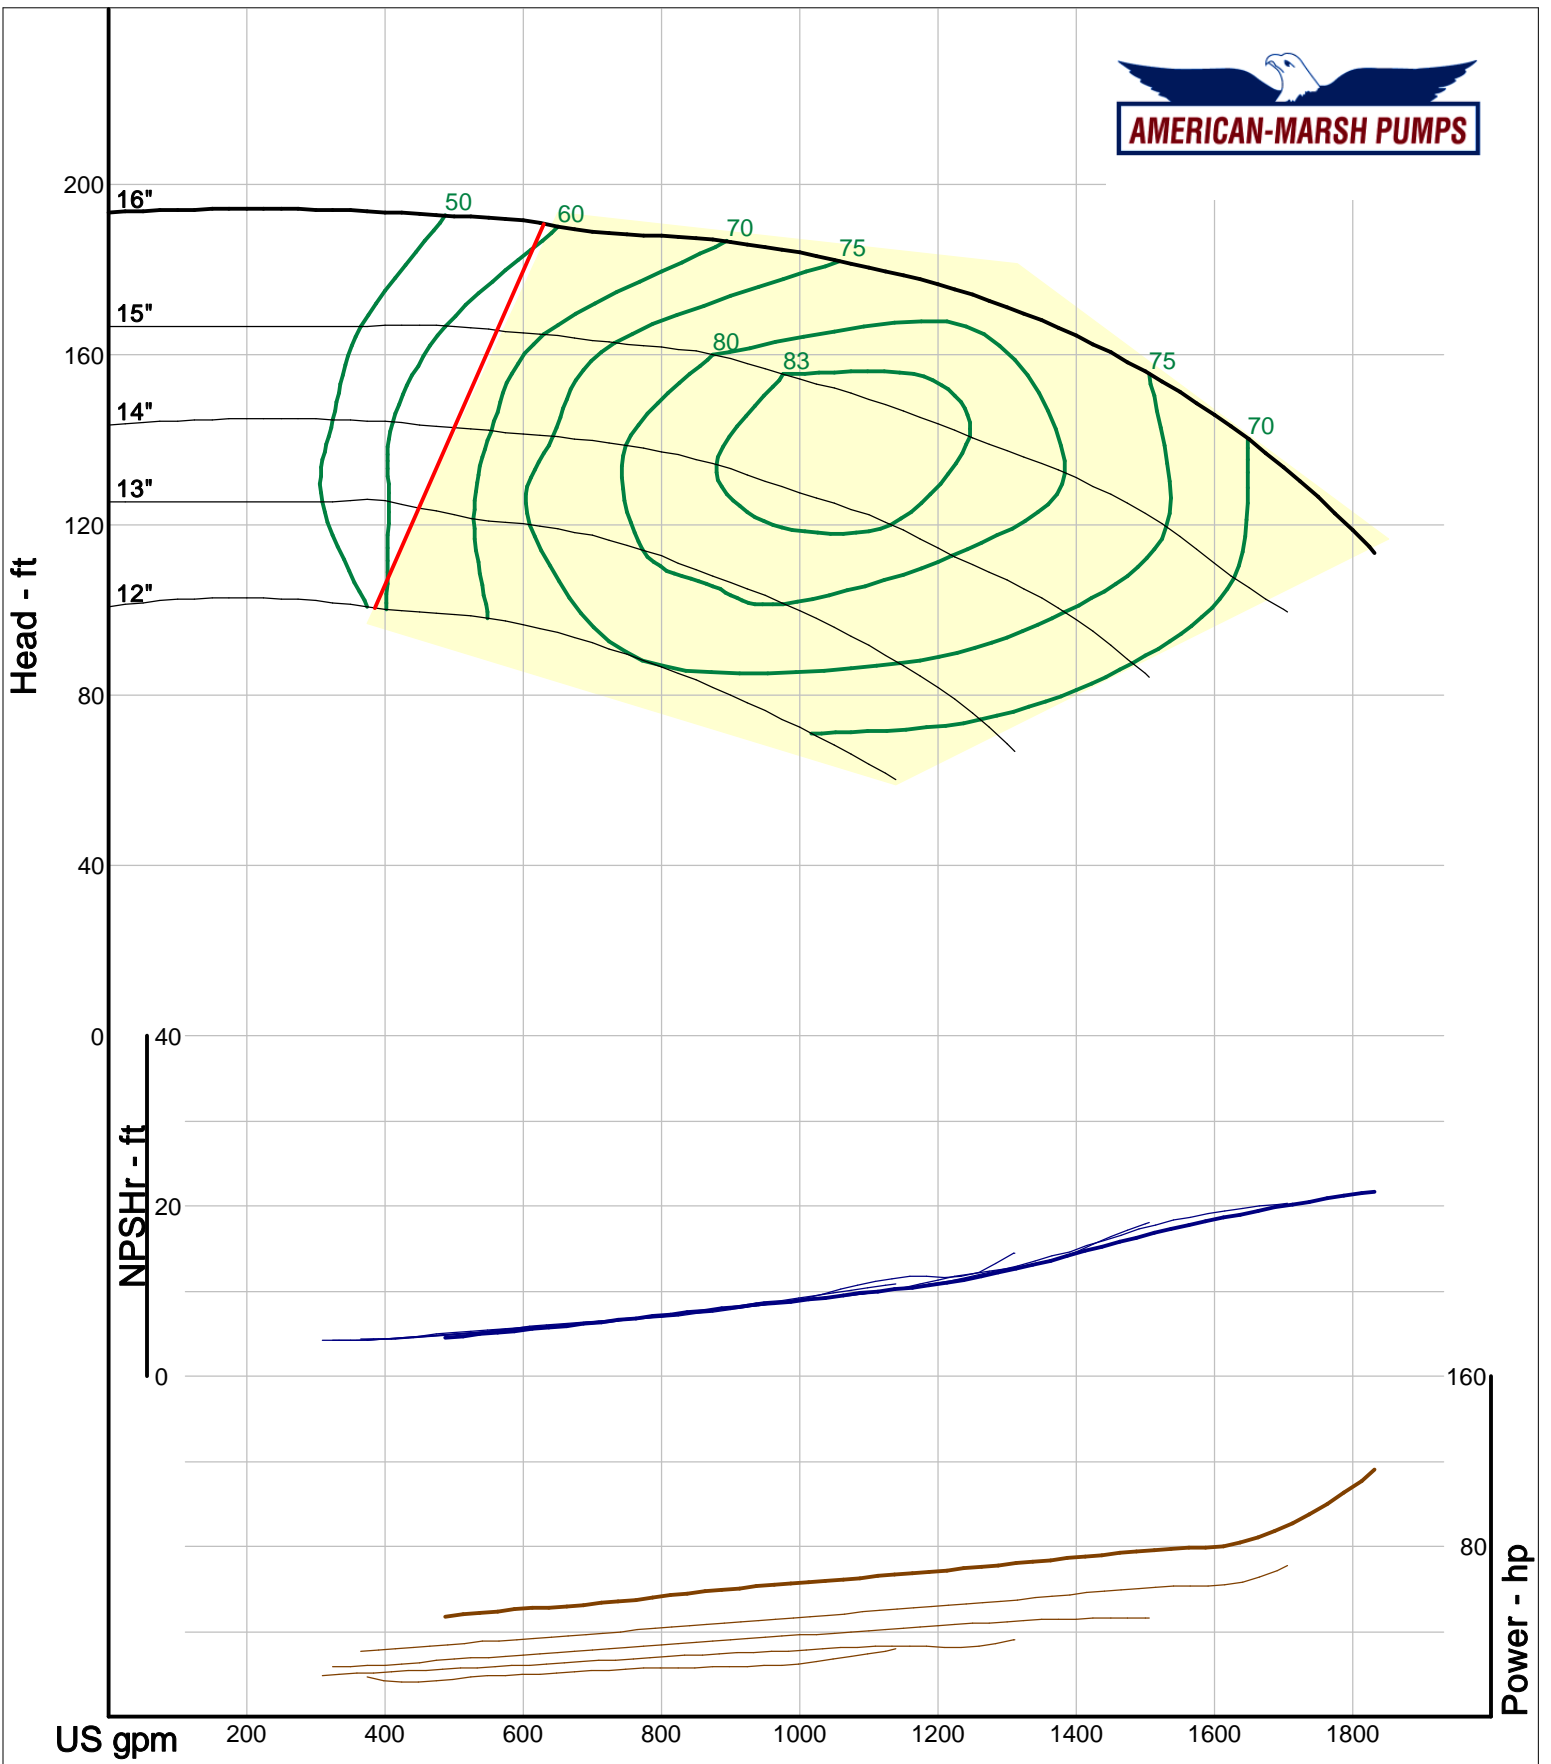

Company: American-Marsh Pumps  
 Name:  
 12/10/05

American-Marsh Pumps  
 Catalog: WTRWKS-2005c.50, vers 2.5c  
 460\_OSD\_RV - 1500

Size: 2L4x6-10H/RV  
 Speed: 1450 rpm  
 Dia: 10 in  
 Curve: CS-17338

Company: American-Marsh Pumps  
Name:  
12/10/05

American-Marsh Pumps  
Catalog: WTRWKS-2005c.50, vers 2.5c  
460\_OSD\_RV - 1500

Size: 2L4x6-13A/RV  
Speed: 1450 rpm  
Dia: 13 in  
Curve: CS-17351

Company: American-Marsh Pumps  
Name:  
12/10/05