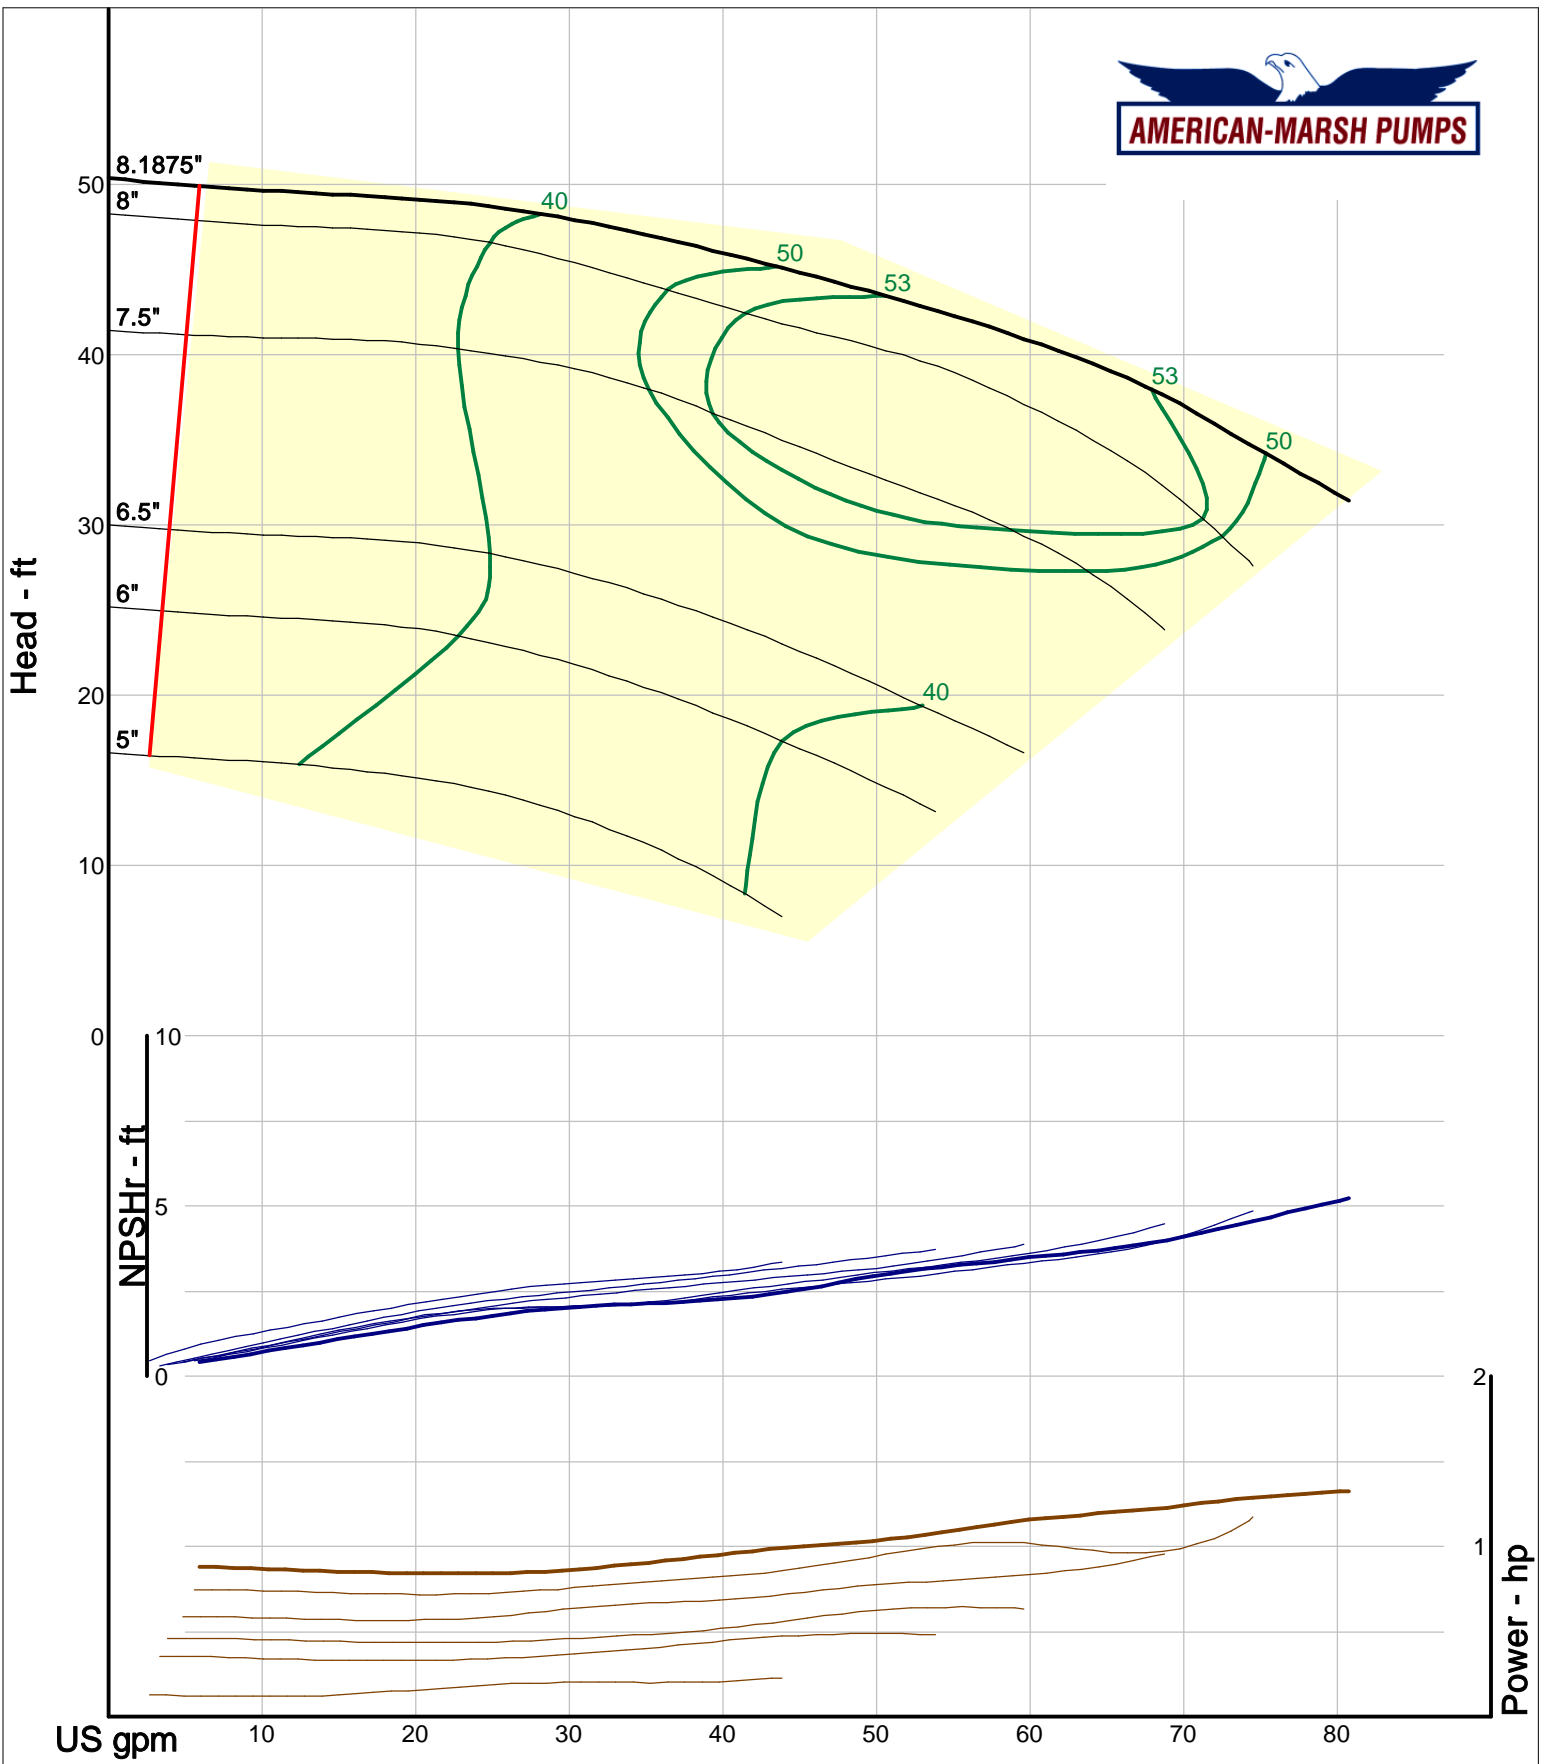

# 460 Series ANSI Process

1500 RPM Performance Curves  
Reverse Vane Impellers

Company: American-Marsh Pumps  
 Name:  
 12/10/05

American-Marsh Pumps  
 Catalog: WTRWKS-2005c.50, vers 2.5c  
 460\_OSD\_RV - 1500

Size: 1L1x1.5-6/RV  
 Speed: 1450 rpm  
 Dia: 6.25 in  
 Curve: CS-17301

Company: American-Marsh Pumps  
 Name:  
 12/10/05

American-Marsh Pumps  
 Catalog: WTRWKS-2005c.50, vers 2.5c  
 460\_OSD\_RV - 1500

Size: 1L1x1.5-8/RV  
 Speed: 1450 rpm  
 Dia: 8.1875 in  
 Curve: CS-17310

Company: American-Marsh Pumps  
 Name:  
 12/10/05

American-Marsh Pumps  
 Catalog: WTRWKS-2005c.50, vers 2.5c  
 460\_OSD\_RV - 1500

Size: 1L1.5x3-6/RV  
 Speed: 1450 rpm  
 Dia: 6.25 in  
 Curve: CS-17304

Company: American-Marsh Pumps  
 Name:  
 12/10/05

American-Marsh Pumps  
 Catalog: WTRWKS-2005c.50, vers 2.5c  
 460\_OSD\_RV - 1500