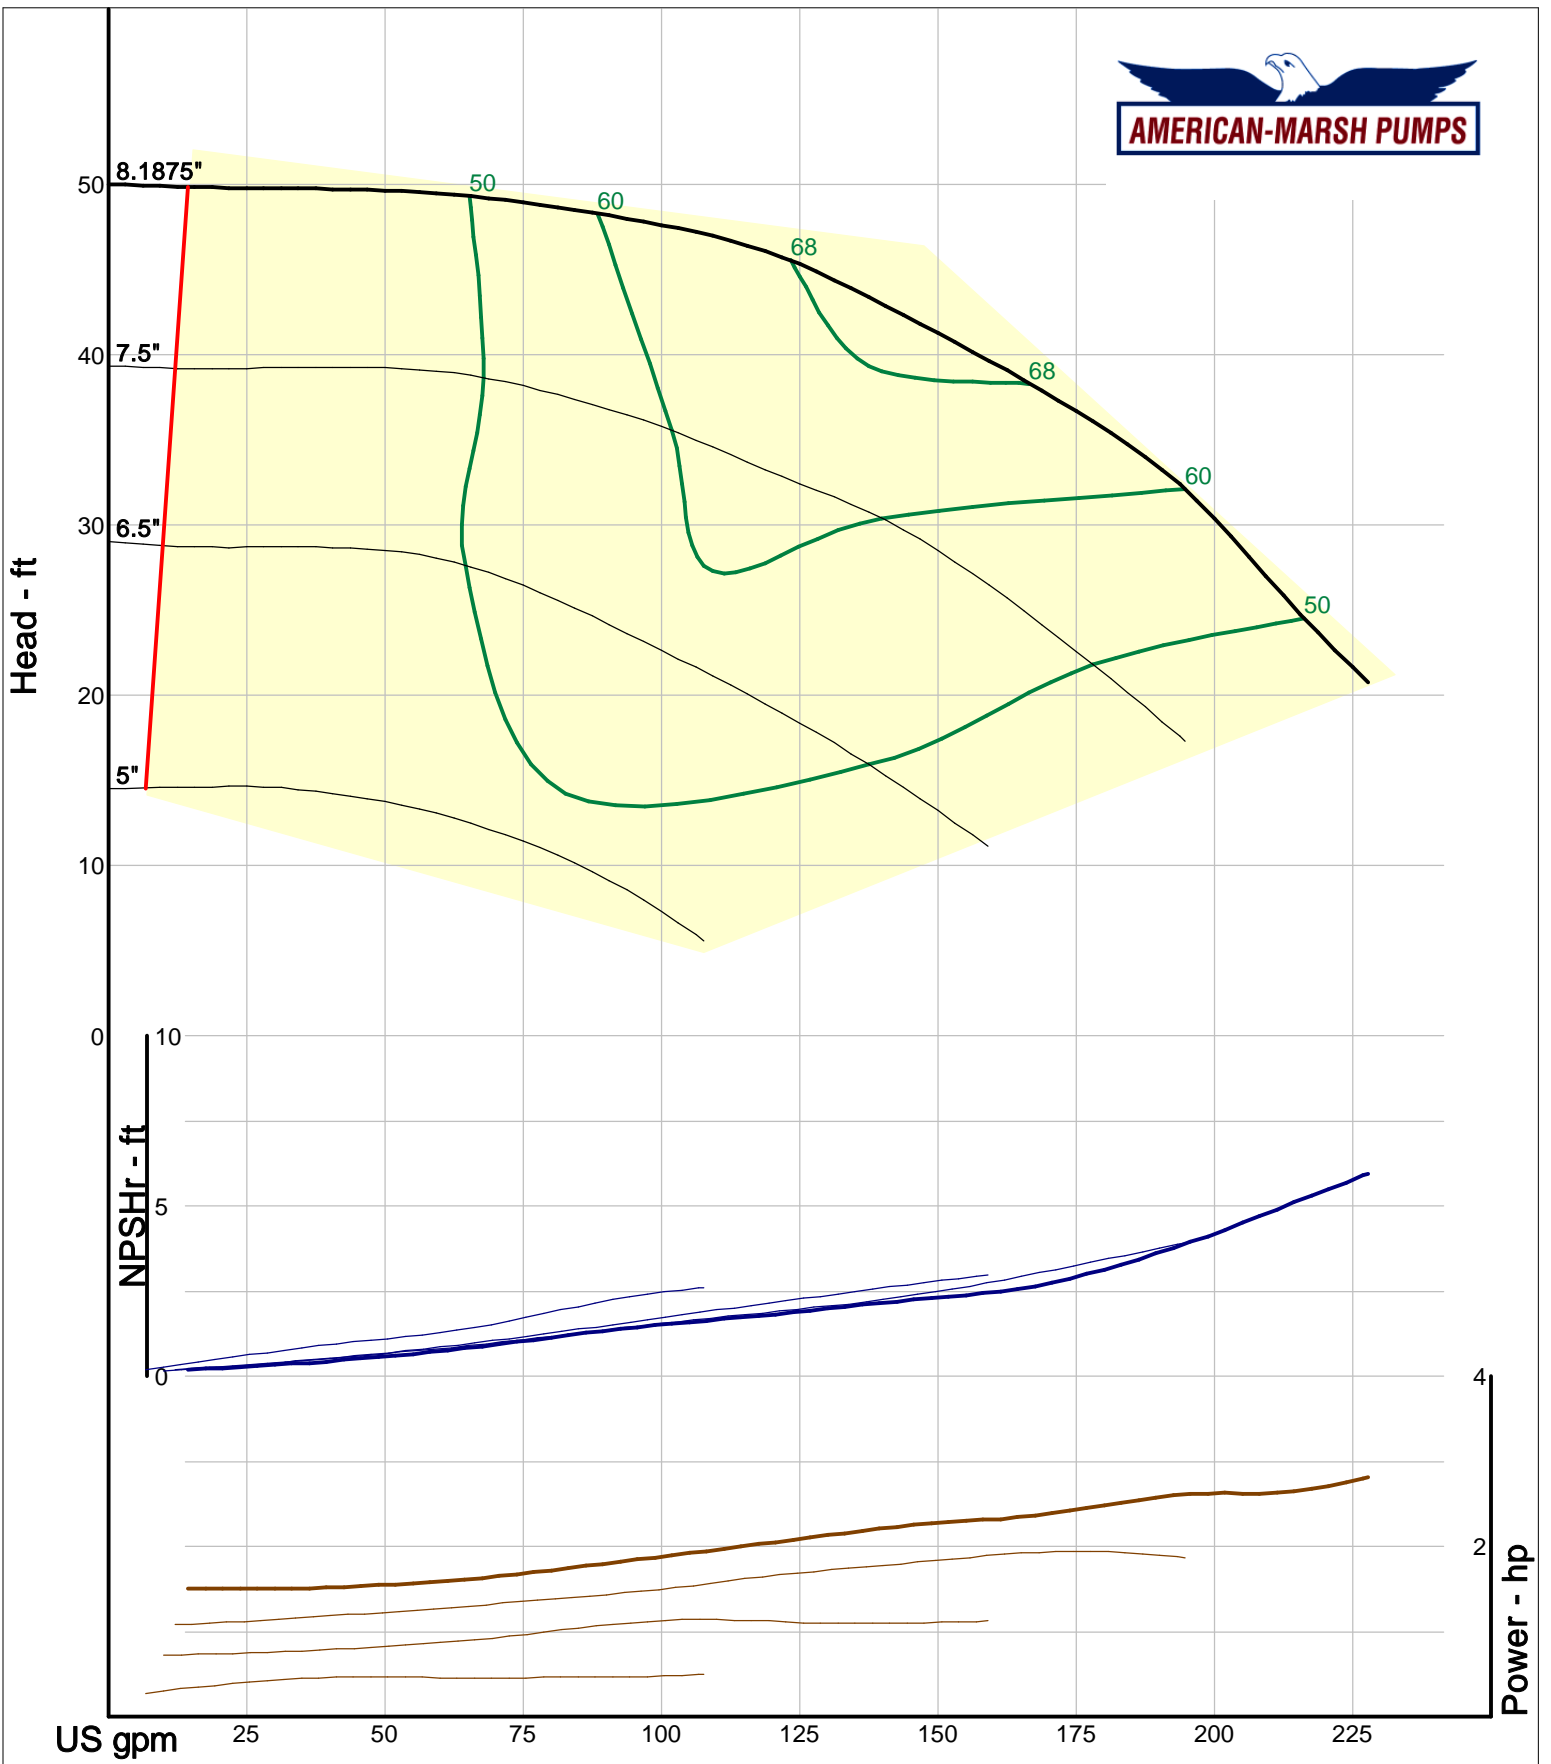

Company: American-Marsh Pumps
Name:
12/10/05

American-Marsh Pumps
Catalog: WTRWKS-2005c.50, vers 2.5c
460_OSD_RV - 1500

Size: 2L2x3-8/RV
Speed: 1450 rpm
Dia: 8.1875 in
Curve: CS-17316