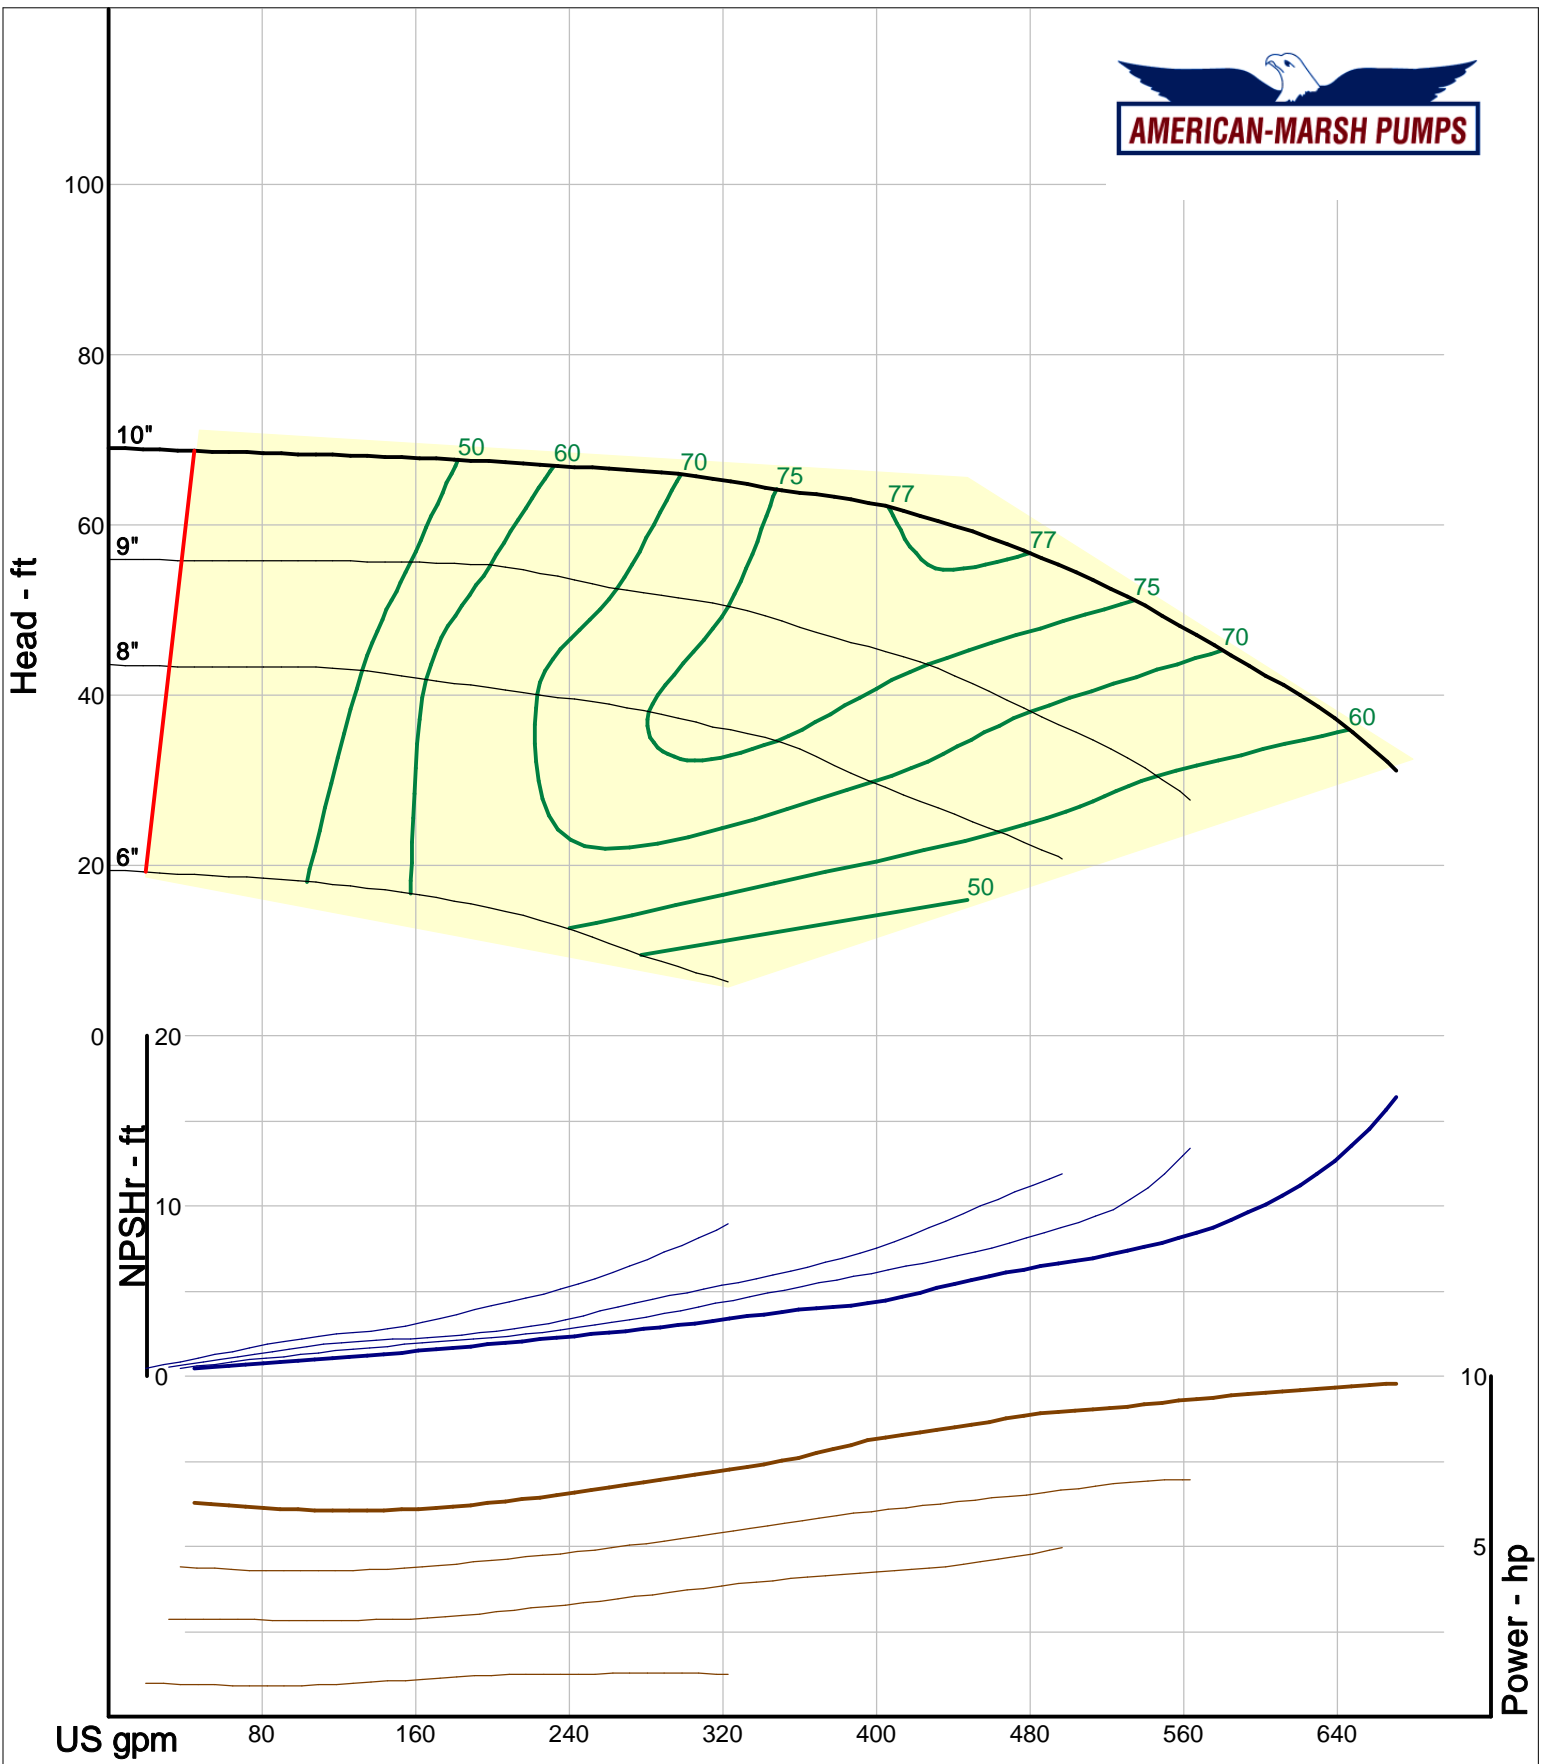

American-Marsh Pumps  
 Catalog: WTRWKS-2005c.50, vers 2.5c  
 460\_OSD\_RV - 1500

Size: 2L3x4-8/RV  
 Speed: 1450 rpm  
 Dia: 8.1875 in  
 Curve: CS-17319

Company: American-Marsh Pumps  
 Name:  
 12/10/05

American-Marsh Pumps  
 Catalog: WTRWKS-2005c.50, vers 2.5c  
 460\_OSD\_RV - 1500

Size: 2L3x4-10/RV  
 Speed: 1450 rpm  
 Dia: 10 in  
 Curve: CS-17331

Company: American-Marsh Pumps  
Name:  
12/10/05

American-Marsh Pumps  
Catalog: WTRWKS-2005c.50, vers 2.5c  
460\_OSD\_RV - 1500