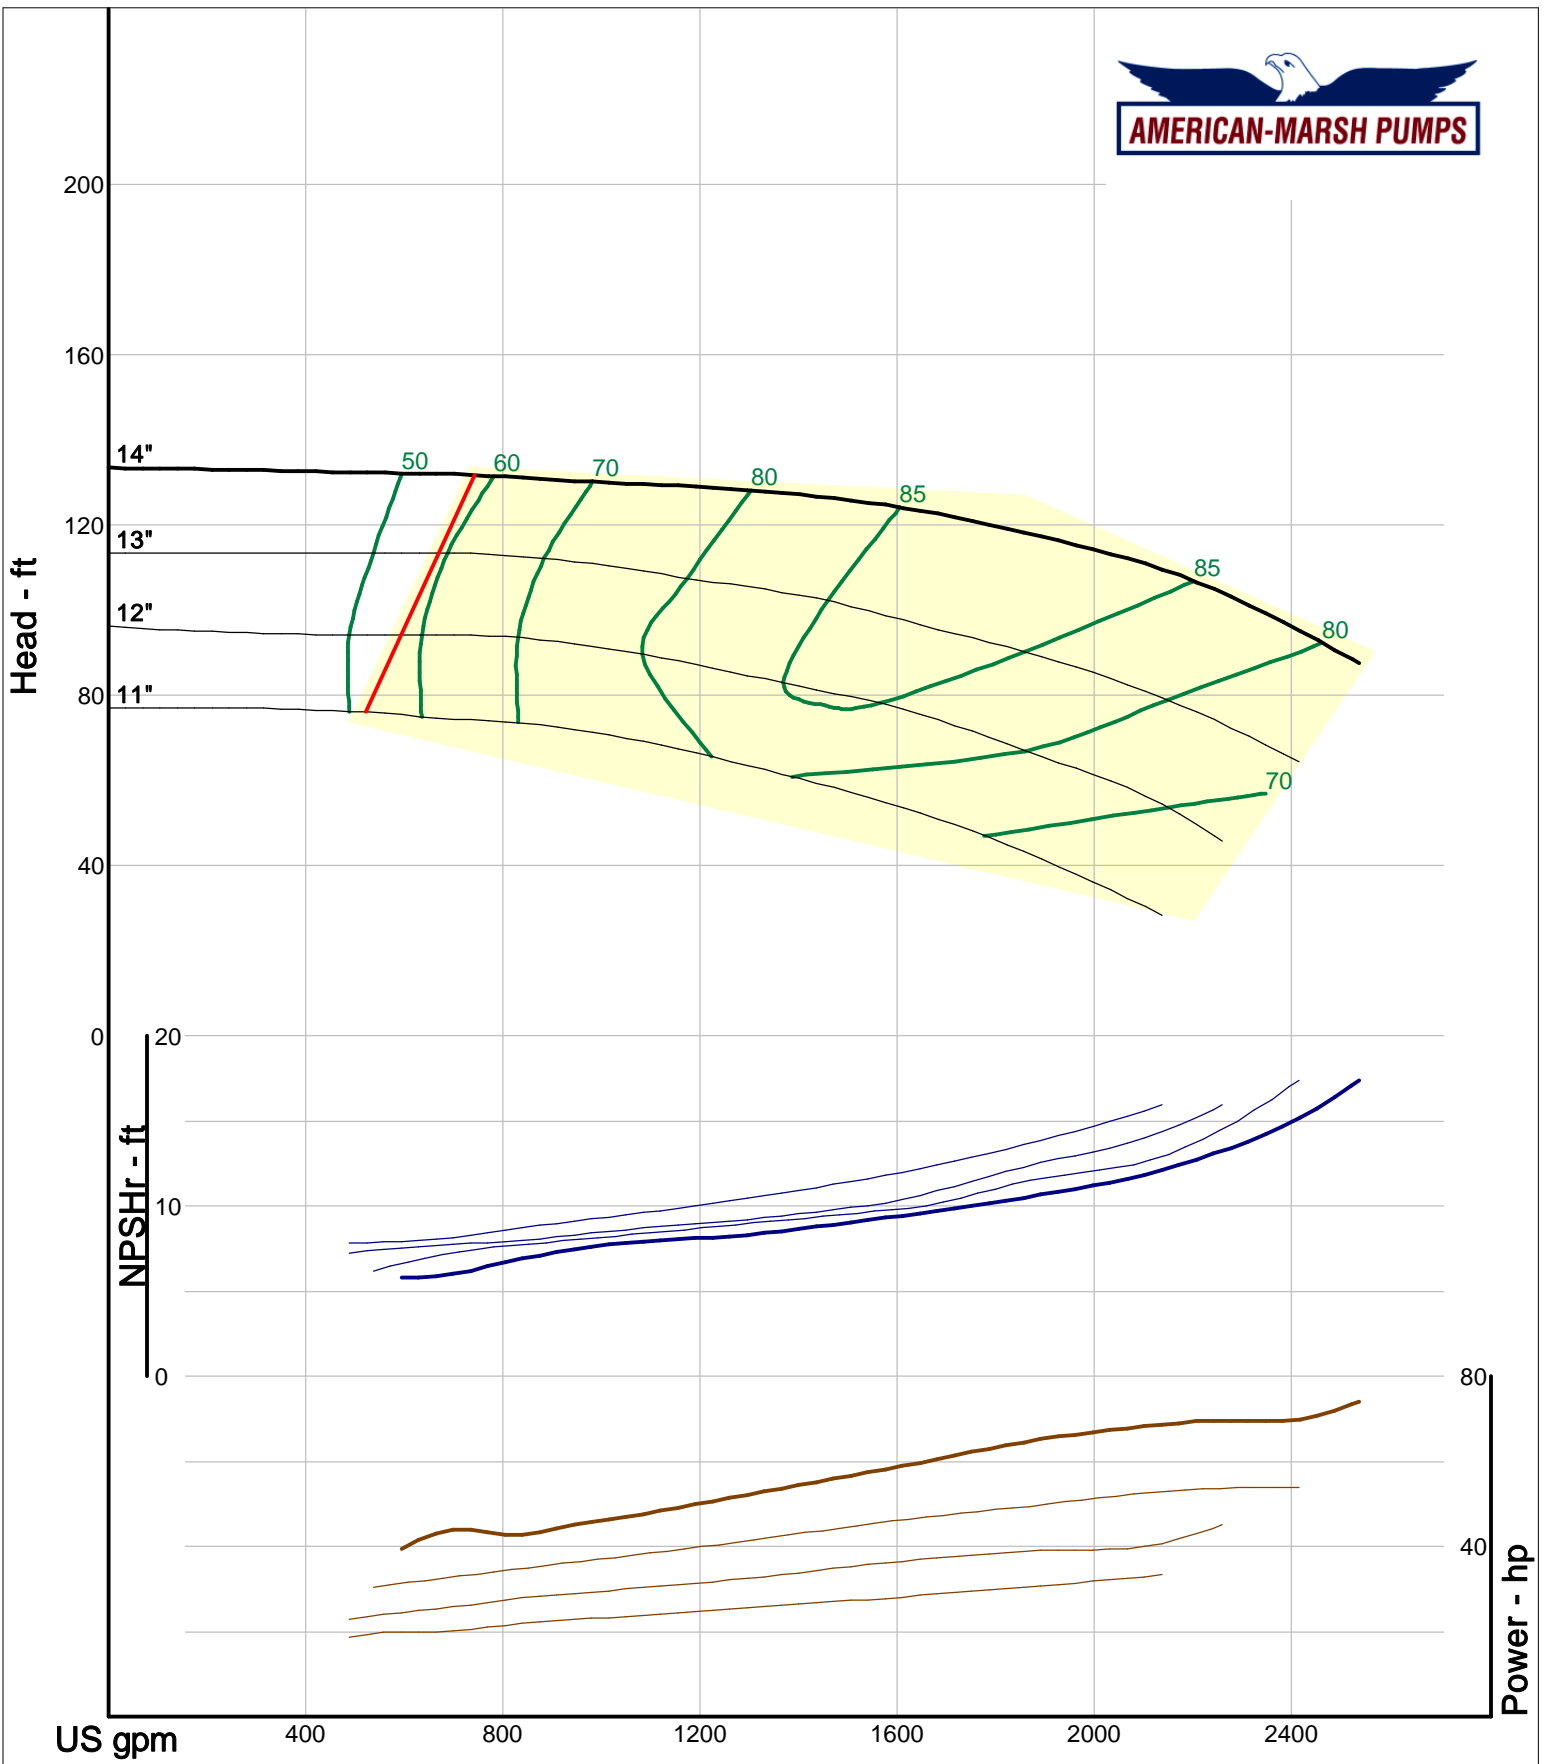

Company: American-Marsh Pumps  
 Name:  
 12/10/05

American-Marsh Pumps  
 Catalog: WTRWKS-2005c.50, vers 2.5c  
 460\_OSD\_RV - 1500

Size: 2L4x6-10H/RV  
 Speed: 1450 rpm  
 Dia: 10 in  
 Curve: CS-17338

Company: American-Marsh Pumps  
Name:  
12/10/05

American-Marsh Pumps  
Catalog: WTRWKS-2005c.50, vers 2.5c  
460\_OSD\_RV - 1500

Size: 2L4x6-13A/RV  
Speed: 1450 rpm  
Dia: 13 in  
Curve: CS-17351

Company: American-Marsh Pumps  
Name:  
12/10/05

American-Marsh Pumps  
Catalog: WTRWKS-2005c.50, vers 2.5c  
460\_OSD\_RV - 1500

Size: 3L4x6-16/RV  
Speed: 1450 rpm  
Dia: 16 in  
Curve: CS-17359

Company: American-Marsh Pumps  
Name:  
12/10/05

American-Marsh Pumps  
Catalog: WTRWKS-2005c.50, vers 2.5c  
460\_OSD\_RV - 1500