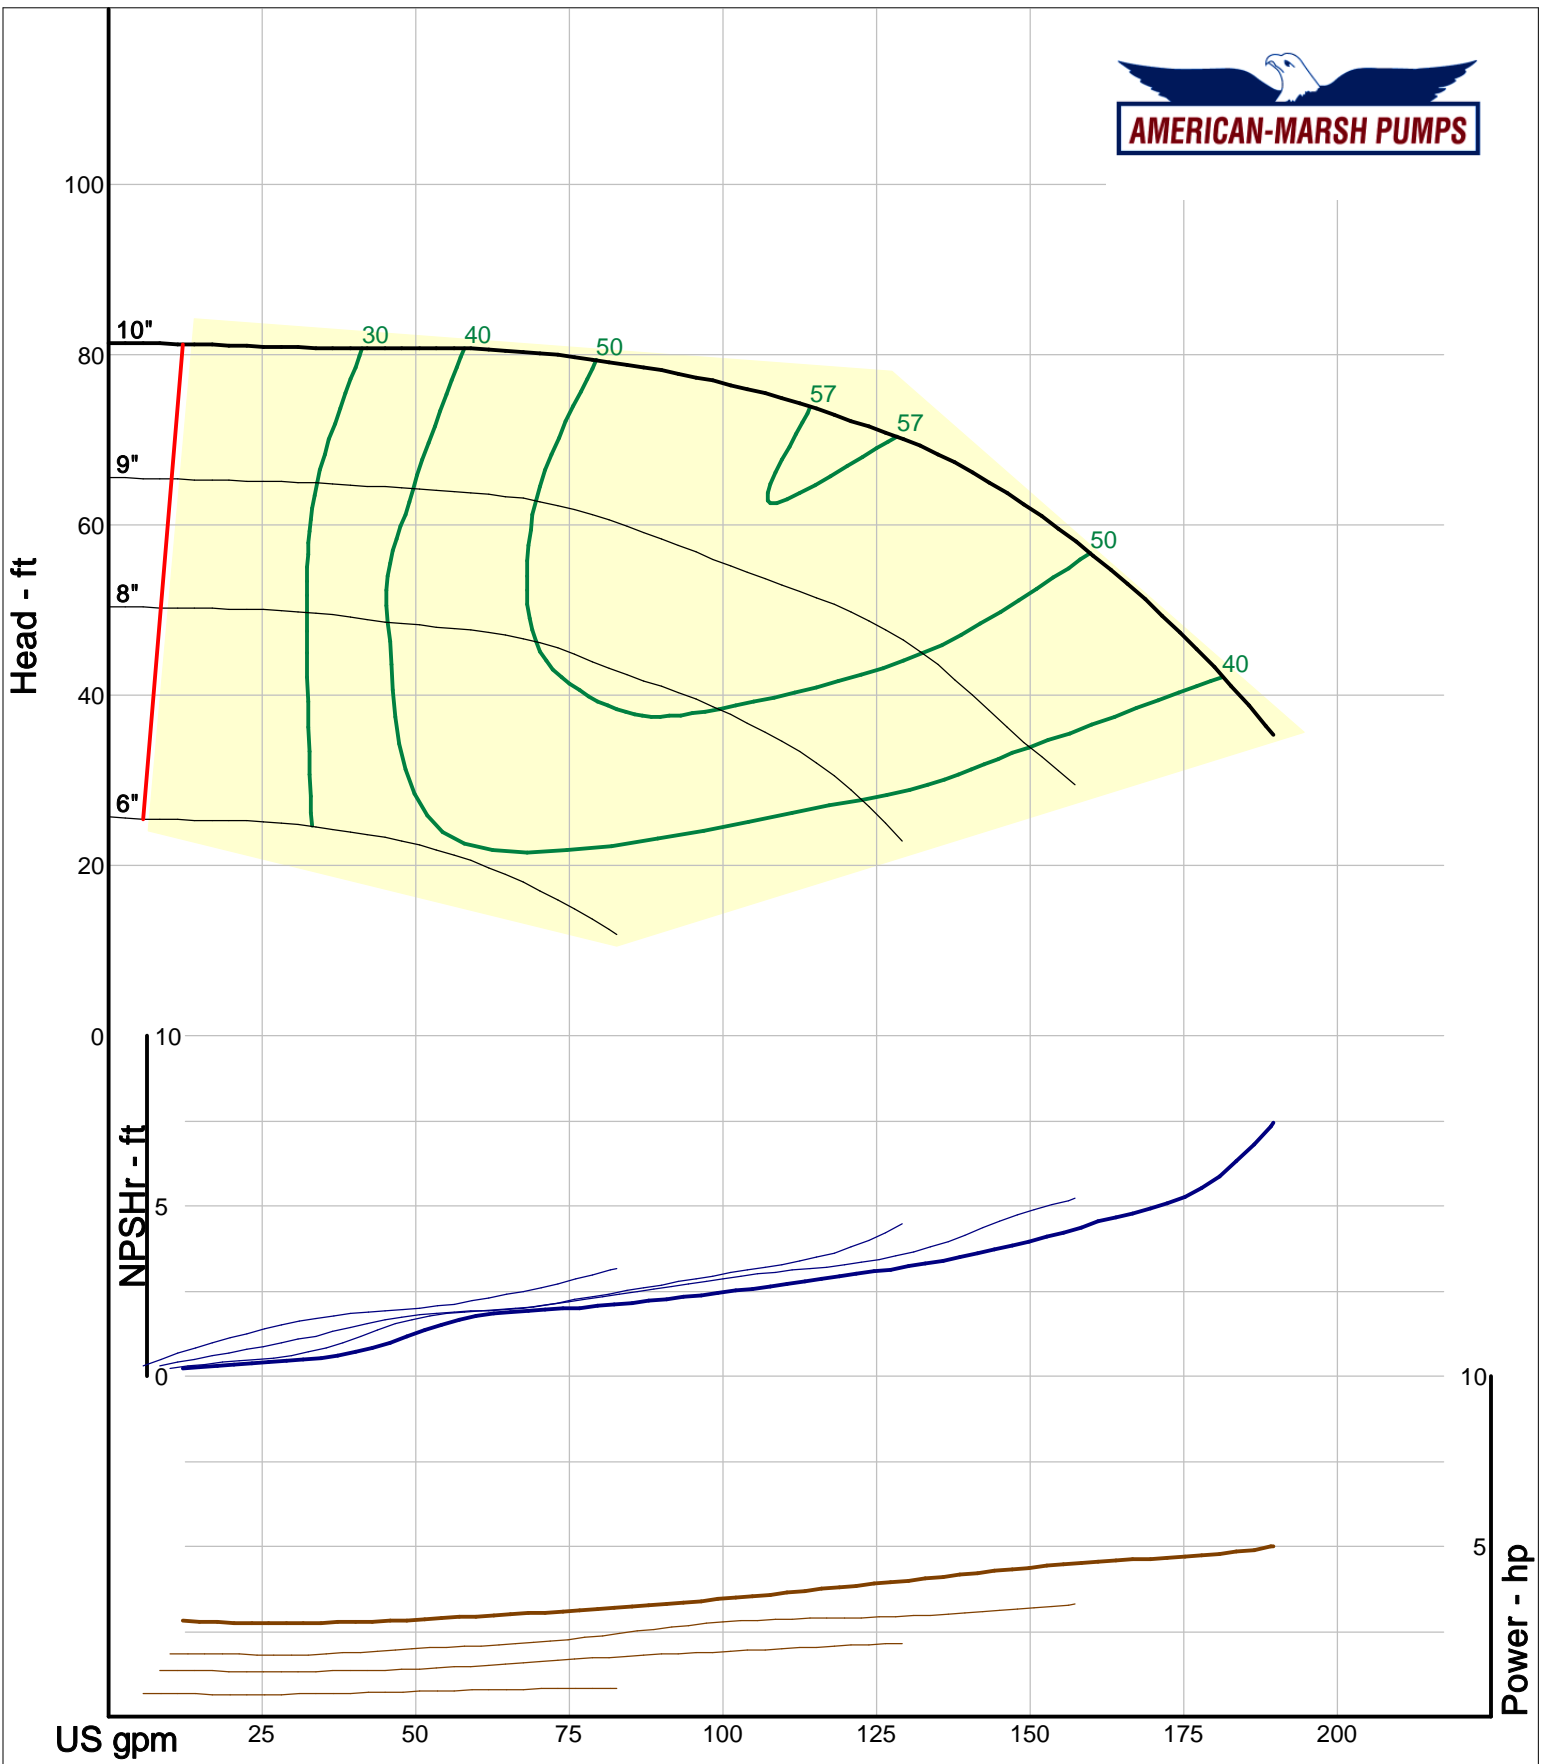

Size: 1L1x1.5-8/RV  
 Speed: 1450 rpm  
 Dia: 8.1875 in  
 Curve: CS-17310

Company: American-Marsh Pumps  
 Name:  
 12/10/05

American-Marsh Pumps  
 Catalog: WTRWKS-2005c.50, vers 2.5c  
 460\_OSD\_RV - 1500

Size: 1L1.5x3-6/RV  
 Speed: 1450 rpm  
 Dia: 6.25 in  
 Curve: CS-17304

Company: American-Marsh Pumps  
 Name:  
 12/10/05

American-Marsh Pumps  
 Catalog: WTRWKS-2005c.50, vers 2.5c  
 460\_OSD\_RV - 1500

Size: 1L1.5x3-8/RV  
 Speed: 1450 rpm  
 Dia: 8.1875 in  
 Curve: CS-17313

Company: American-Marsh Pumps  
 Name:  
 12/10/05

American-Marsh Pumps  
 Catalog: WTRWKS-2005c.50, vers 2.5c  
 460\_OSD\_RV - 1500

Size: 1L2x3-6/RV  
 Speed: 1450 rpm  
 Dia: 6.25 in  
 Curve: CS-17307

Company: American-Marsh Pumps  
Name:  
12/10/05

American-Marsh Pumps  
Catalog: WTRWKS-2005c.50, vers 2.5c  
460\_OSD\_RV - 1500

Size: 2L1x2-10A/RV  
Speed: 1450 rpm  
Dia: 10 in  
Curve: CS-17322