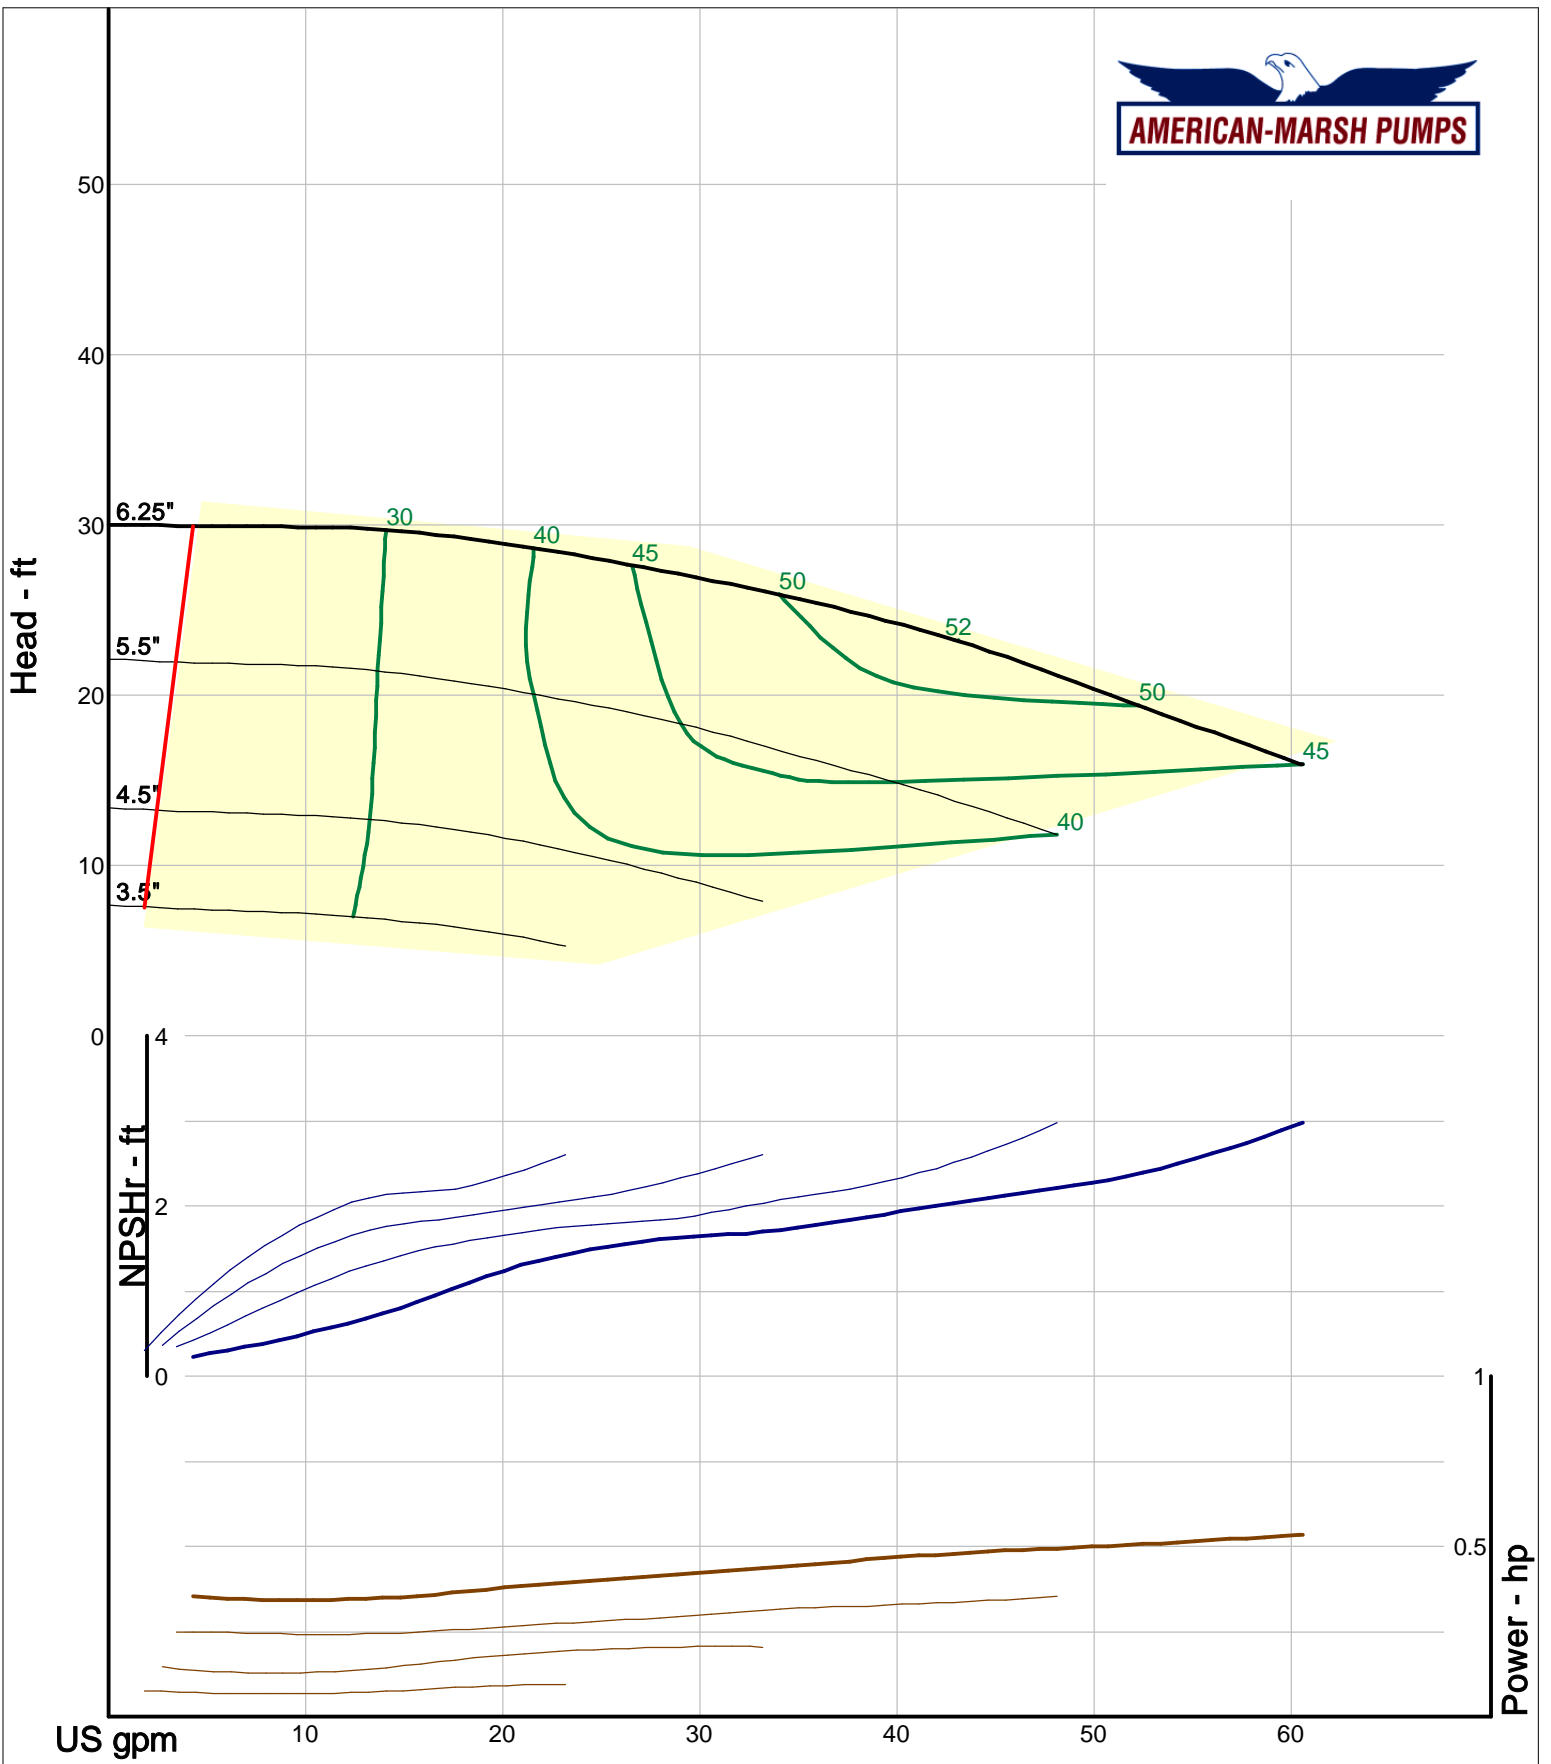

# 460 Series ANSI Process

1500 RPM Performance Curves  
Reverse Vane Impellers

Company: American-Marsh Pumps  
 Name:  
 12/10/05

American-Marsh Pumps  
 Catalog: WTRWKS-2005c.50, vers 2.5c  
 460\_OSD\_RV - 1500

Size: 1L1x1.5-6/RV  
 Speed: 1450 rpm  
 Dia: 6.25 in  
 Curve: CS-17301

Company: American-Marsh Pumps  
 Name:  
 12/10/05

American-Marsh Pumps  
 Catalog: WTRWKS-2005c.50, vers 2.5c  
 460\_OSD\_RV - 1500

Size: 1L1x1.5-8/RV  
 Speed: 1450 rpm  
 Dia: 8.1875 in  
 Curve: CS-17310

Company: American-Marsh Pumps  
 Name:  
 12/10/05

American-Marsh Pumps  
 Catalog: WTRWKS-2005c.50, vers 2.5c  
 460\_OSD\_RV - 1500