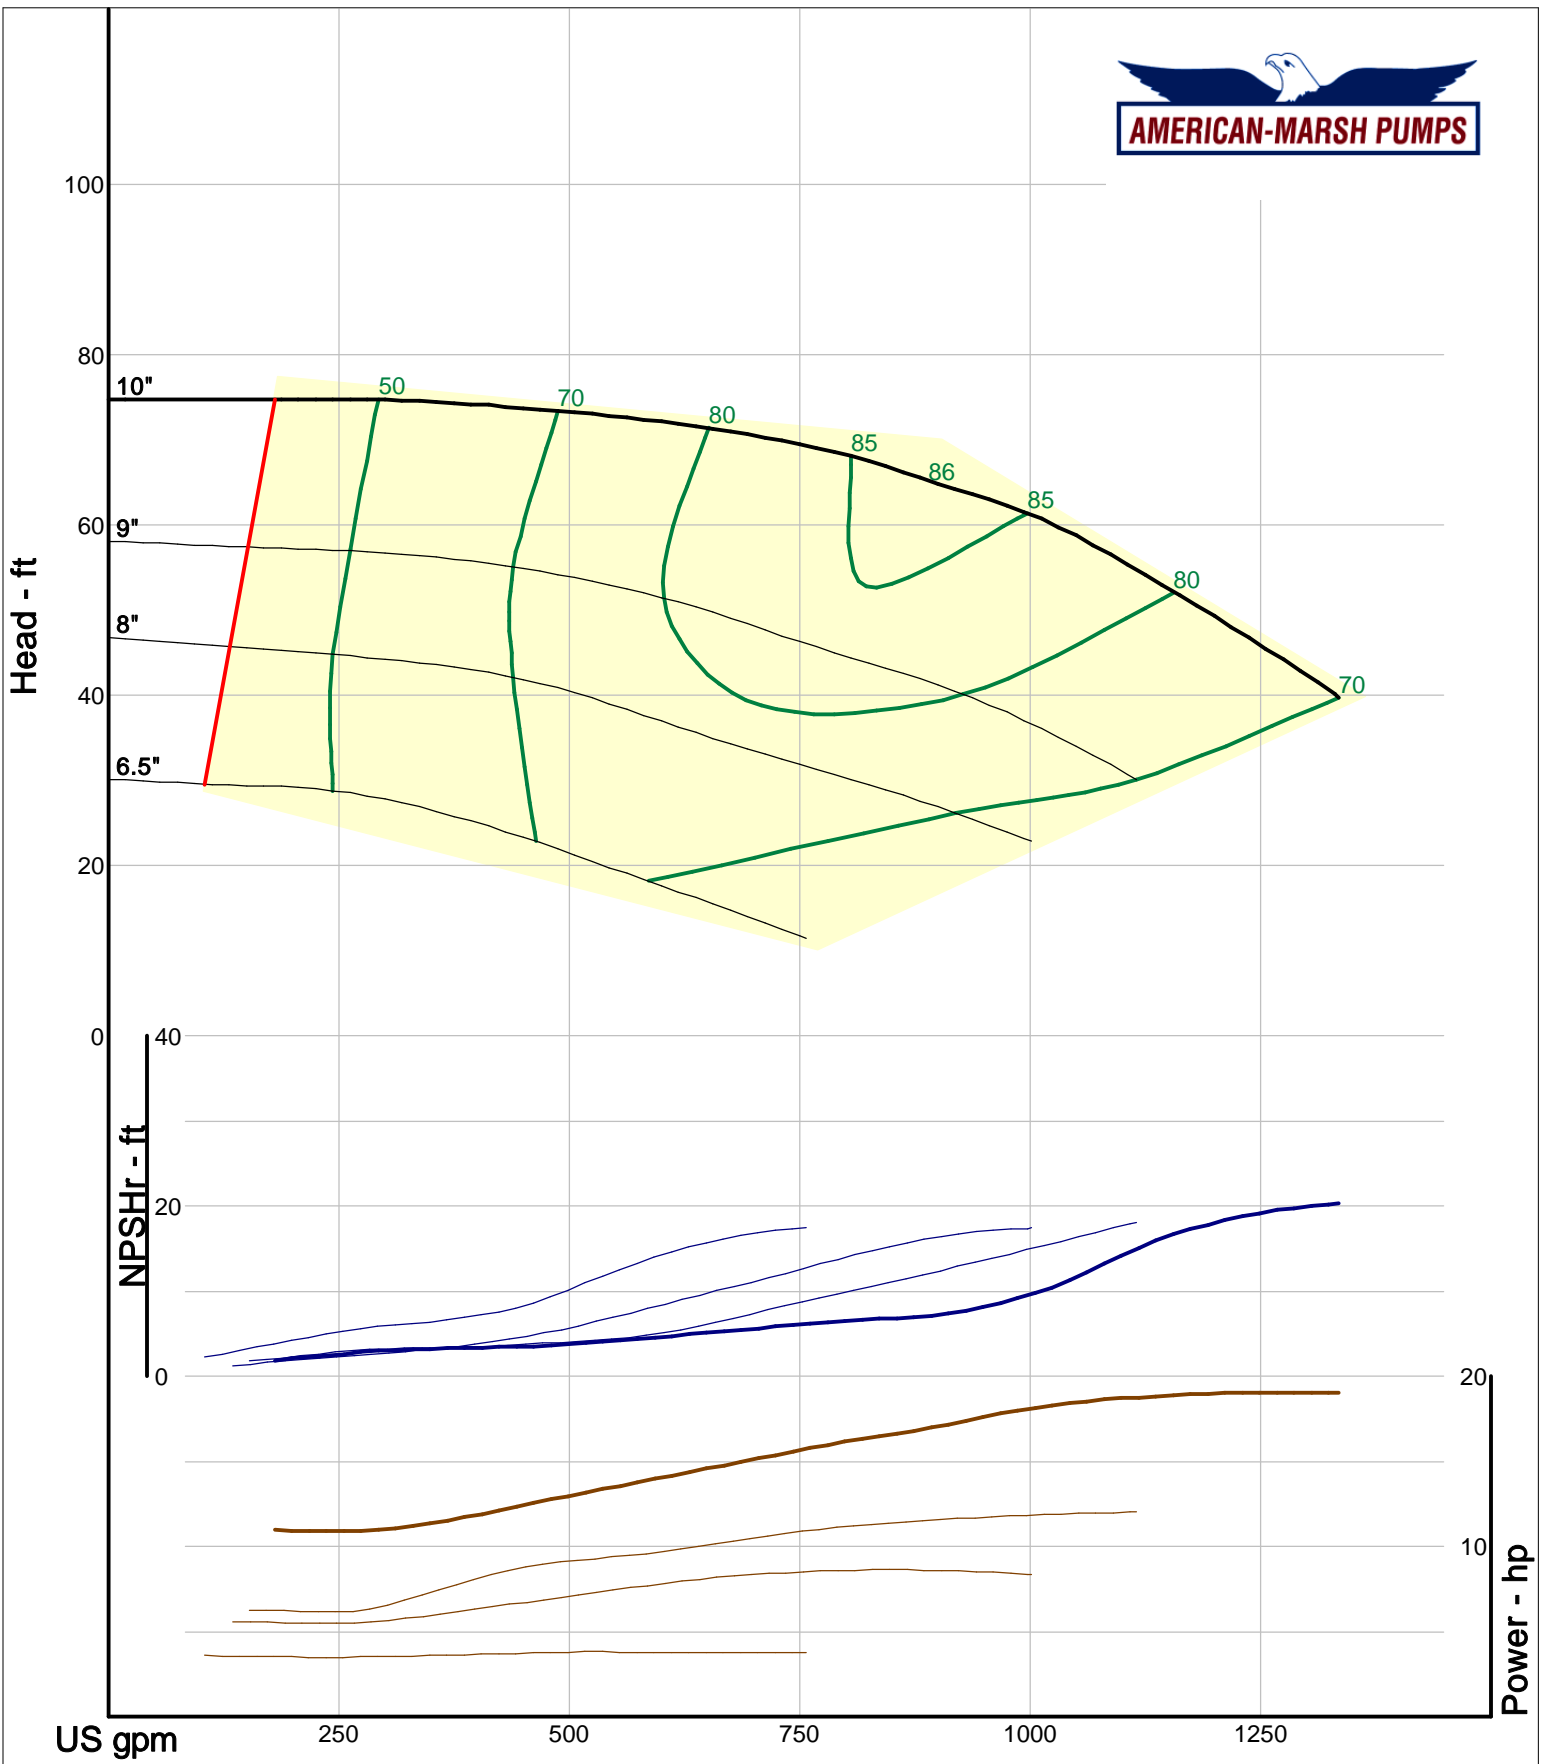

Size: 2L3x4-10H/RV  
Speed: 1450 rpm  
Dia: 10 in  
Curve: CS-17333

Company: American-Marsh Pumps  
 Name:  
 12/10/05

American-Marsh Pumps  
 Catalog: WTRWKS-2005c.50, vers 2.5c  
 460\_OSD\_RV - 1500

Size: 2L3x4-13/RV  
 Speed: 1450 rpm  
 Dia: 13 in  
 Curve: CS-17347

Company: American-Marsh Pumps  
 Name:  
 12/10/05

American-Marsh Pumps  
 Catalog: WTRWKS-2005c.50, vers 2.5c  
 460\_OSD\_RV - 1500

Size: 2L3x4-13HH/RV  
 Speed: 1450 rpm  
 Dia: 13 in  
 Curve: CS-17349

Company: American-Marsh Pumps  
 Name:  
 12/10/05

American-Marsh Pumps  
 Catalog: WTRWKS-2005c.50, vers 2.5c  
 460\_OSD\_RV - 1500

Size: 2L4x6-10/RV  
 Speed: 1450 rpm  
 Dia: 10 in  
 Curve: CS-17336