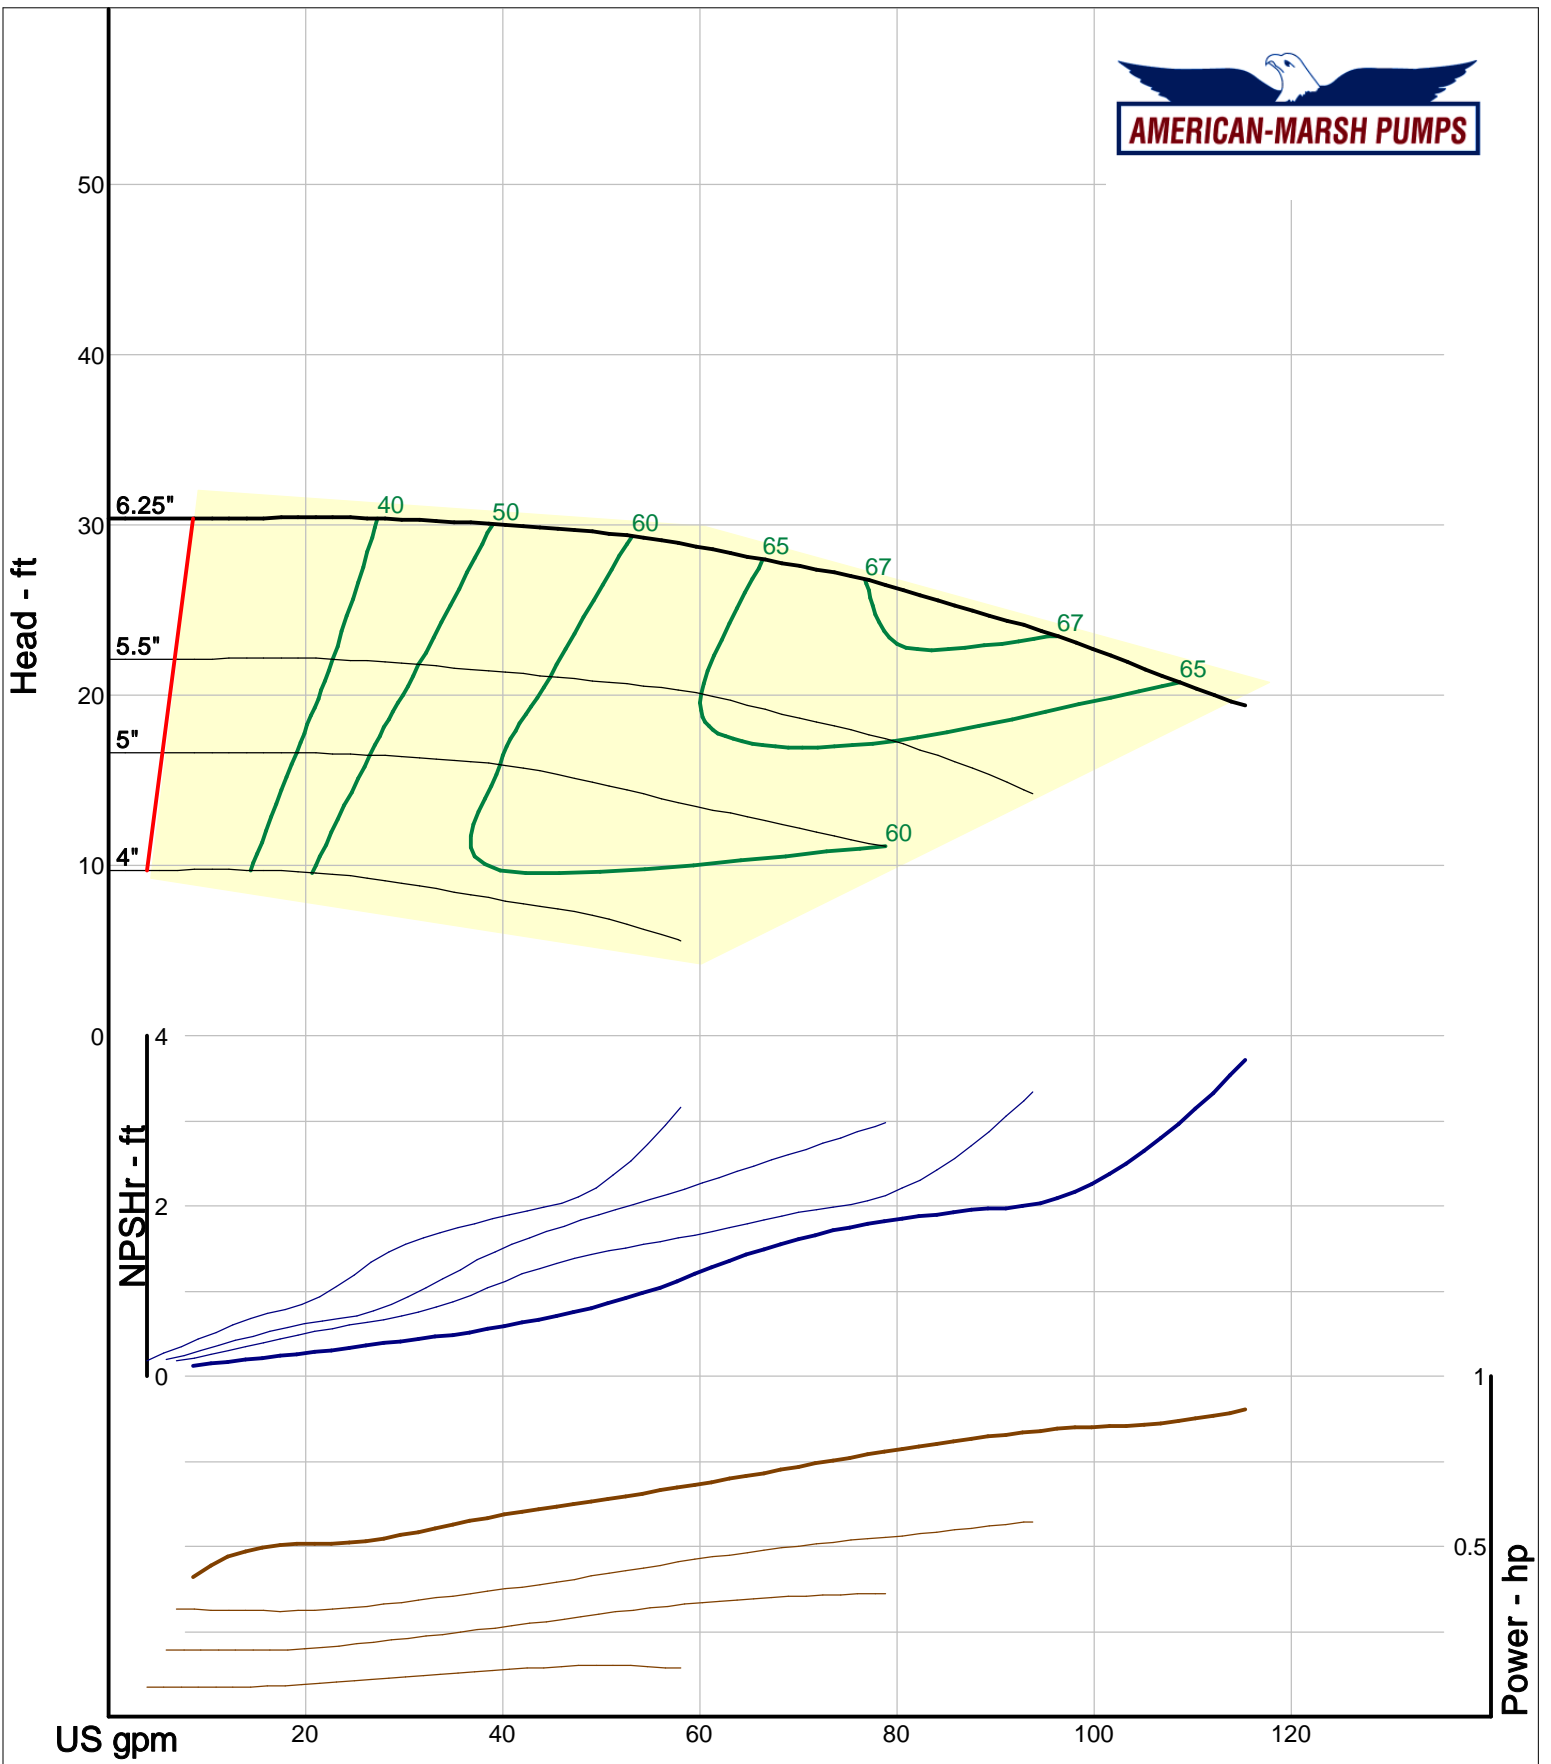

# 460 Series ANSI Process

1500 RPM Performance Curves  
Reverse Vane Impellers

Company: American-Marsh Pumps  
 Name:  
 12/10/05

American-Marsh Pumps  
 Catalog: WTRWKS-2005c.50, vers 2.5c  
 460\_OSD\_RV - 1500

Size: 1L1x1.5-6/RV  
 Speed: 1450 rpm  
 Dia: 6.25 in  
 Curve: CS-17301

Company: American-Marsh Pumps  
 Name:  
 12/10/05

American-Marsh Pumps  
 Catalog: WTRWKS-2005c.50, vers 2.5c  
 460\_OSD\_RV - 1500

Size: 1L1x1.5-8/RV  
 Speed: 1450 rpm  
 Dia: 8.1875 in  
 Curve: CS-17310

Company: American-Marsh Pumps  
 Name:  
 12/10/05

American-Marsh Pumps  
 Catalog: WTRWKS-2005c.50, vers 2.5c  
 460\_OSD\_RV - 1500

Size: 1L1.5x3-6/RV  
 Speed: 1450 rpm  
 Dia: 6.25 in  
 Curve: CS-17304

Company: American-Marsh Pumps  
 Name:  
 12/10/05

American-Marsh Pumps  
 Catalog: WTRWKS-2005c.50, vers 2.5c  
 460\_OSD\_RV - 1500