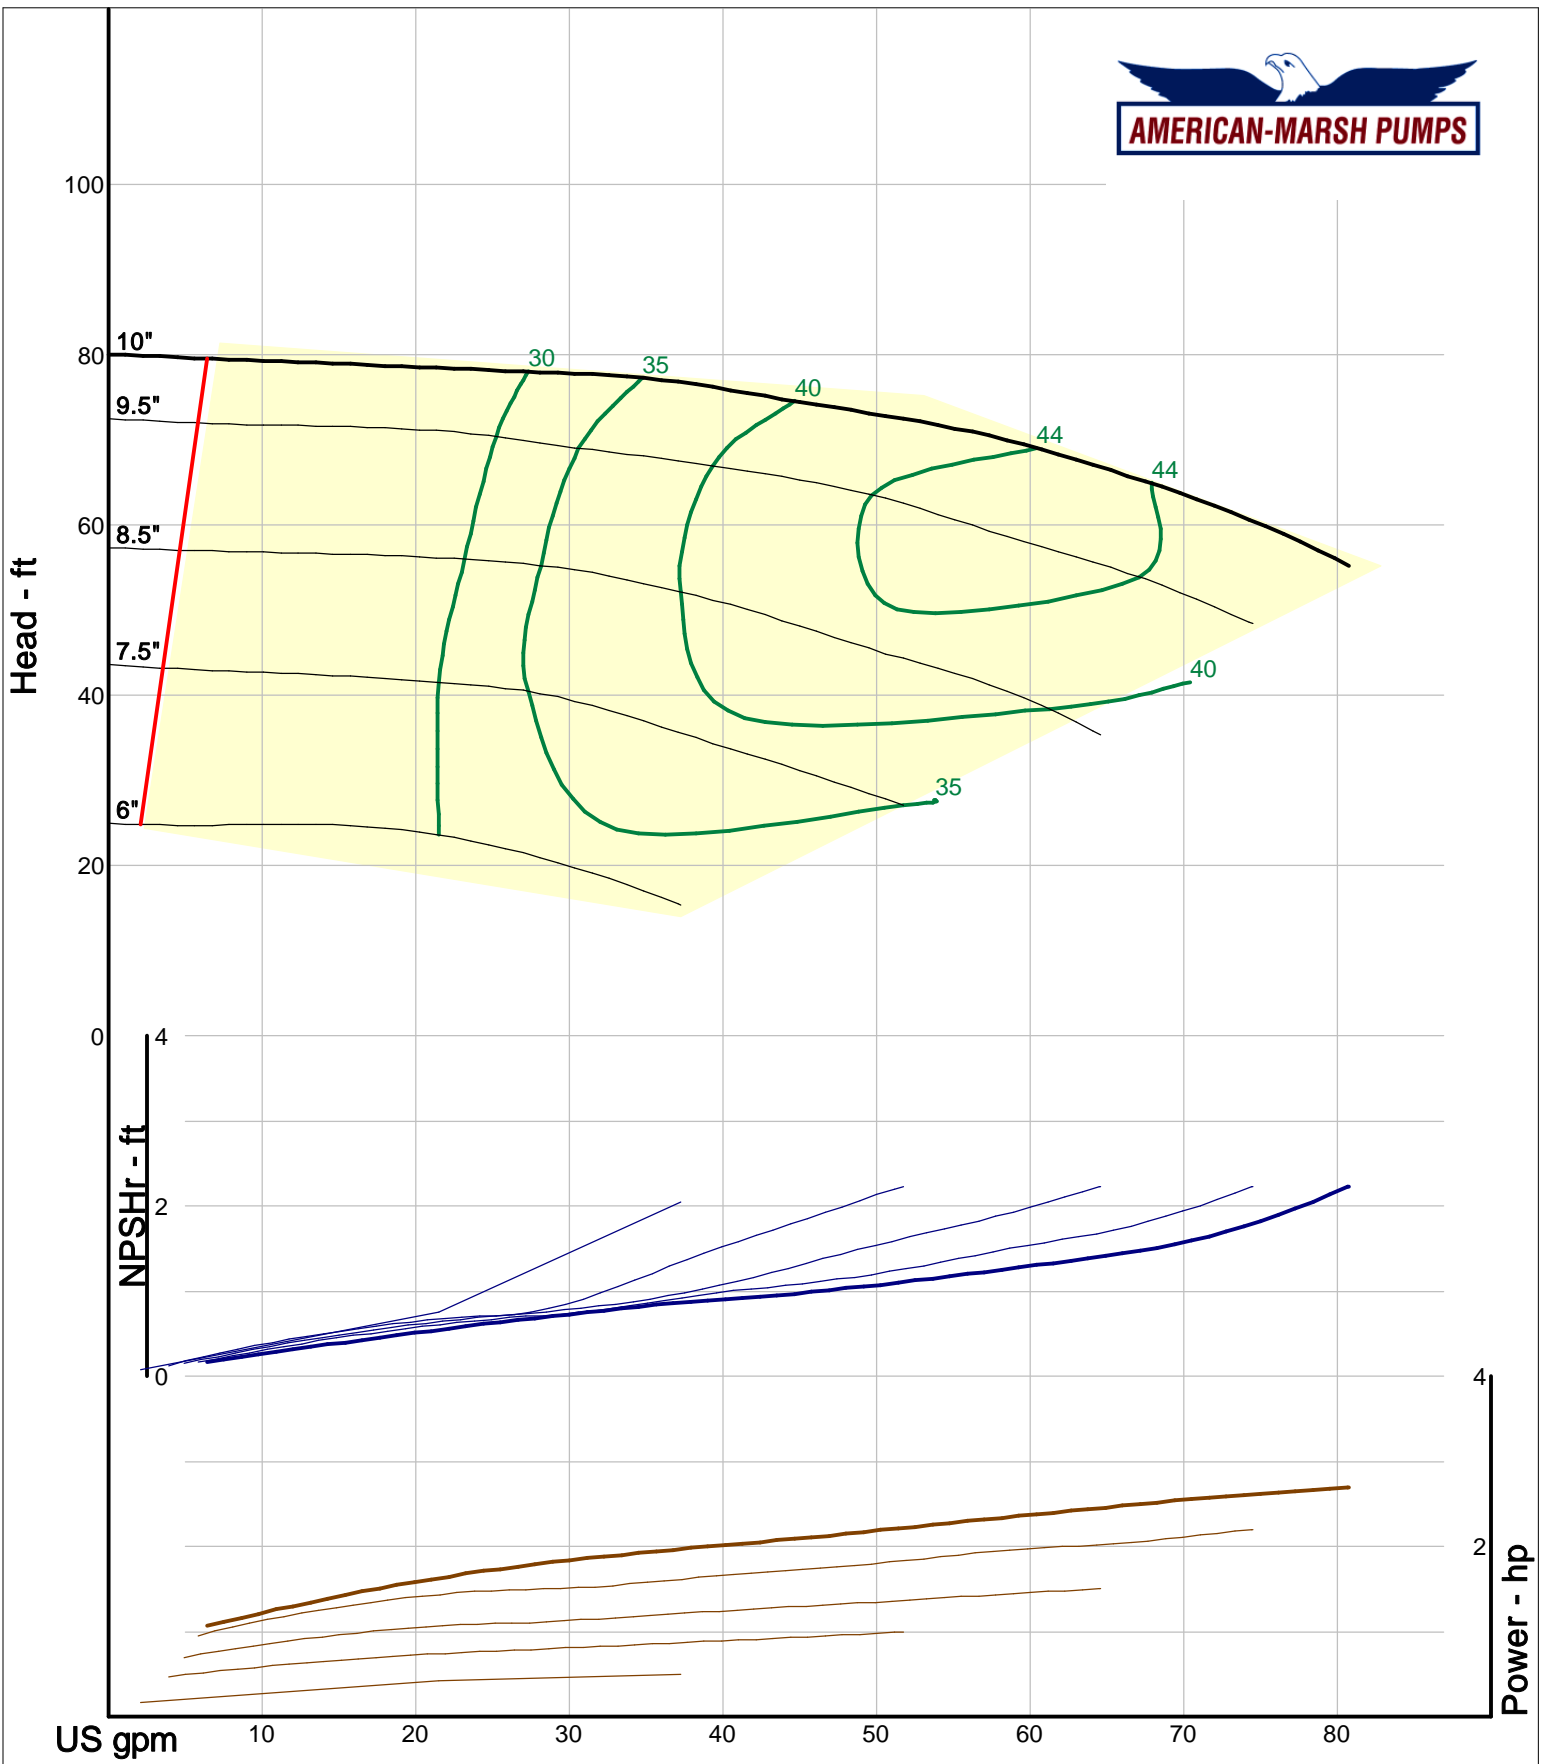

Company: American-Marsh Pumps
Name:
12/10/05

American-Marsh Pumps
Catalog: WTRWKS-2005c.50, vers 2.5c
460_OSD_RV - 1500

Size: 2L1x2-10A/RV
Speed: 1450 rpm
Dia: 10 in
Curve: CS-17322