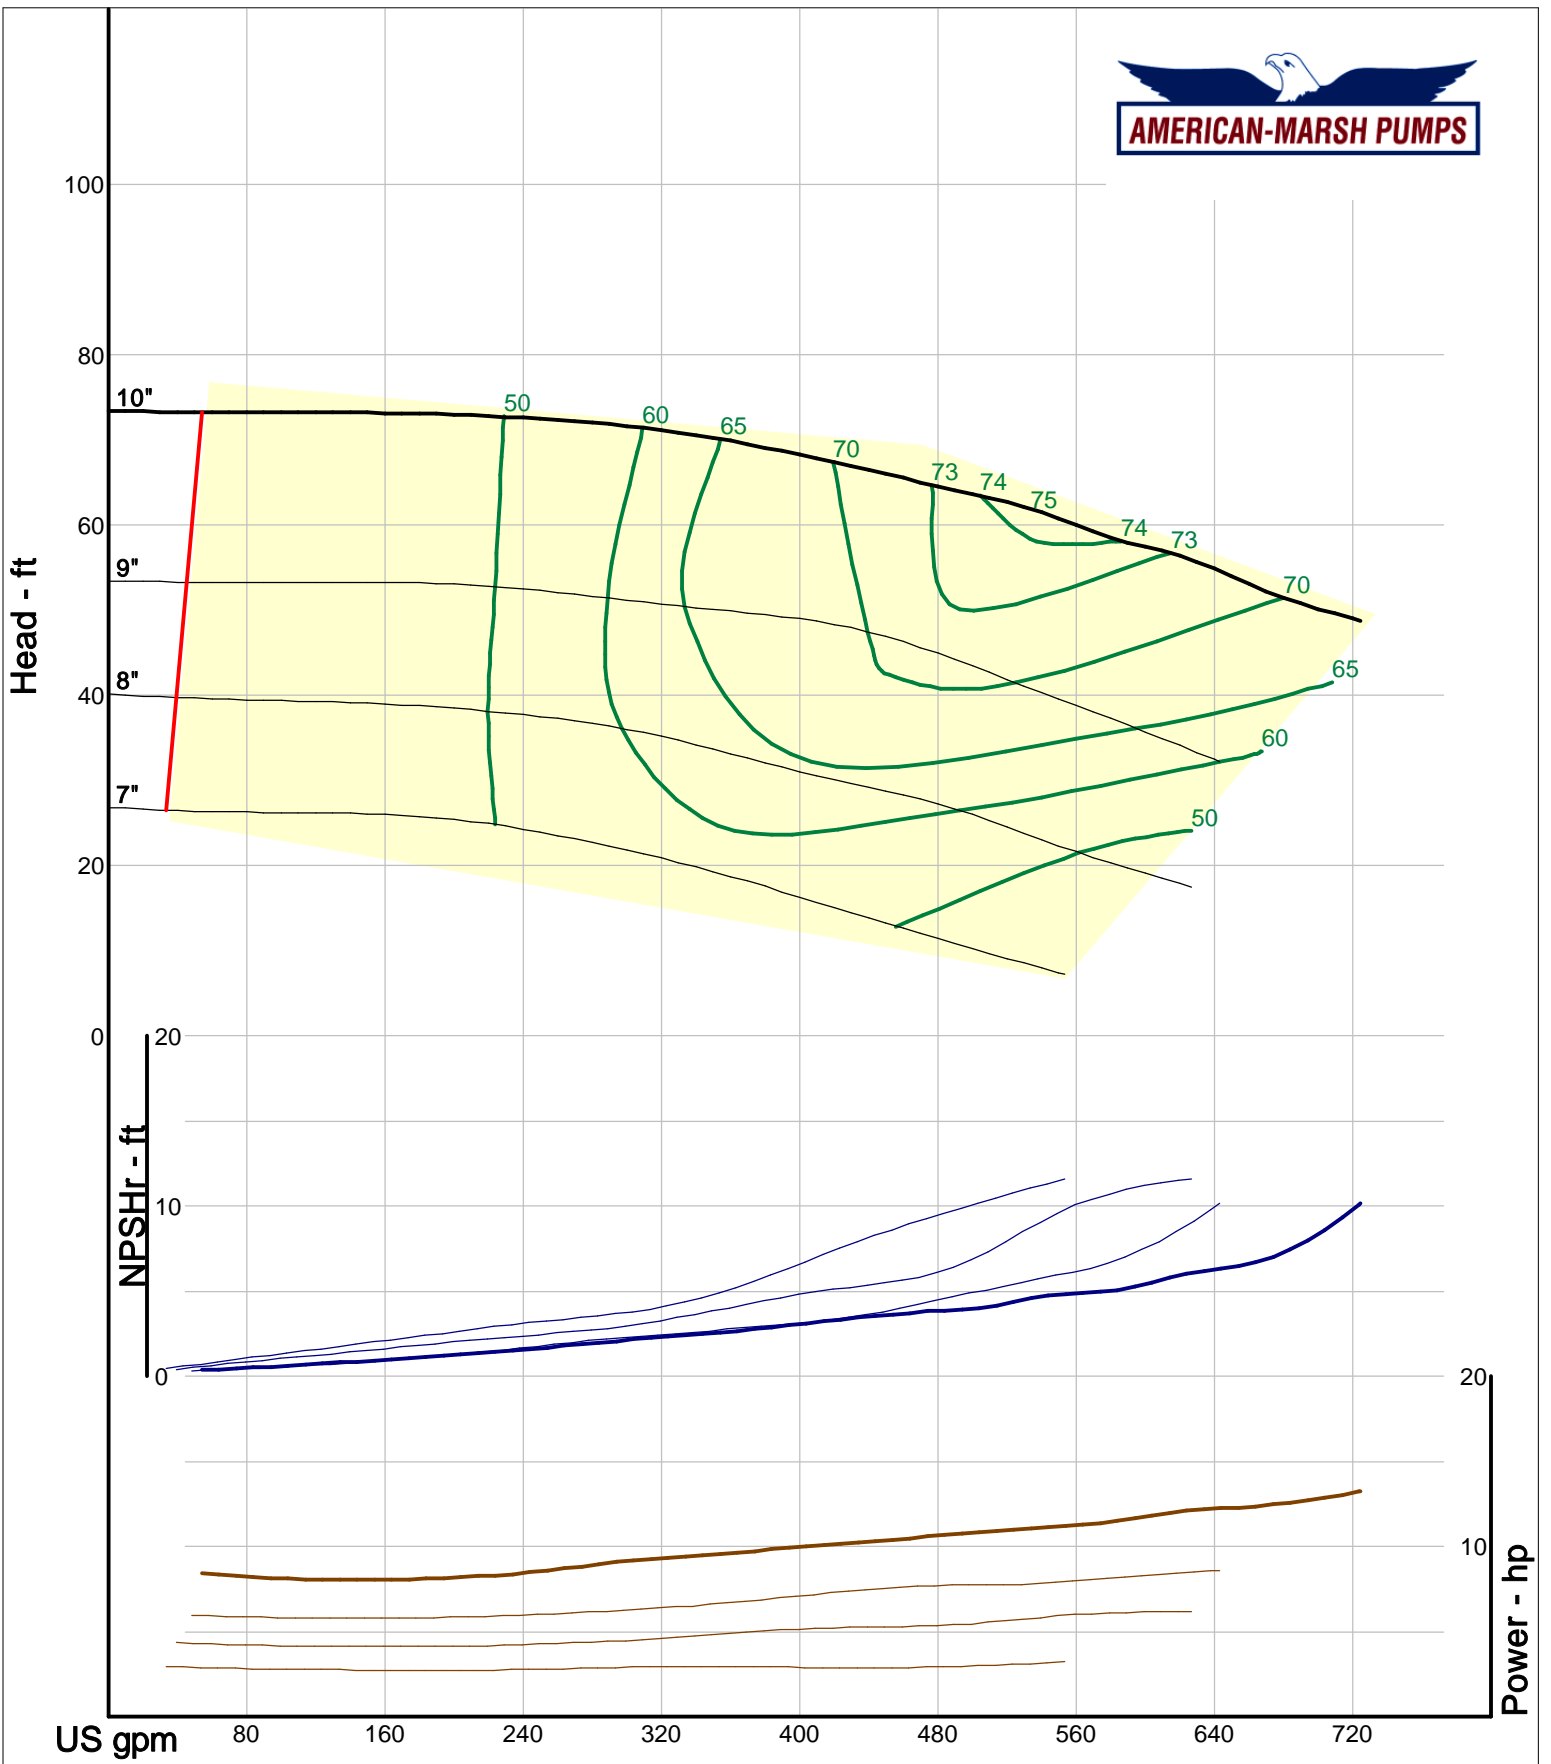

Company: American-Marsh Pumps
Name:
12/10/05

American-Marsh Pumps
Catalog: WTRWKS-2005c.50, vers 2.5c
460_OSD_RV - 1500

Size: 2L4x6-10/RV
Speed: 1450 rpm
Dia: 10 in
Curve: CS-17336