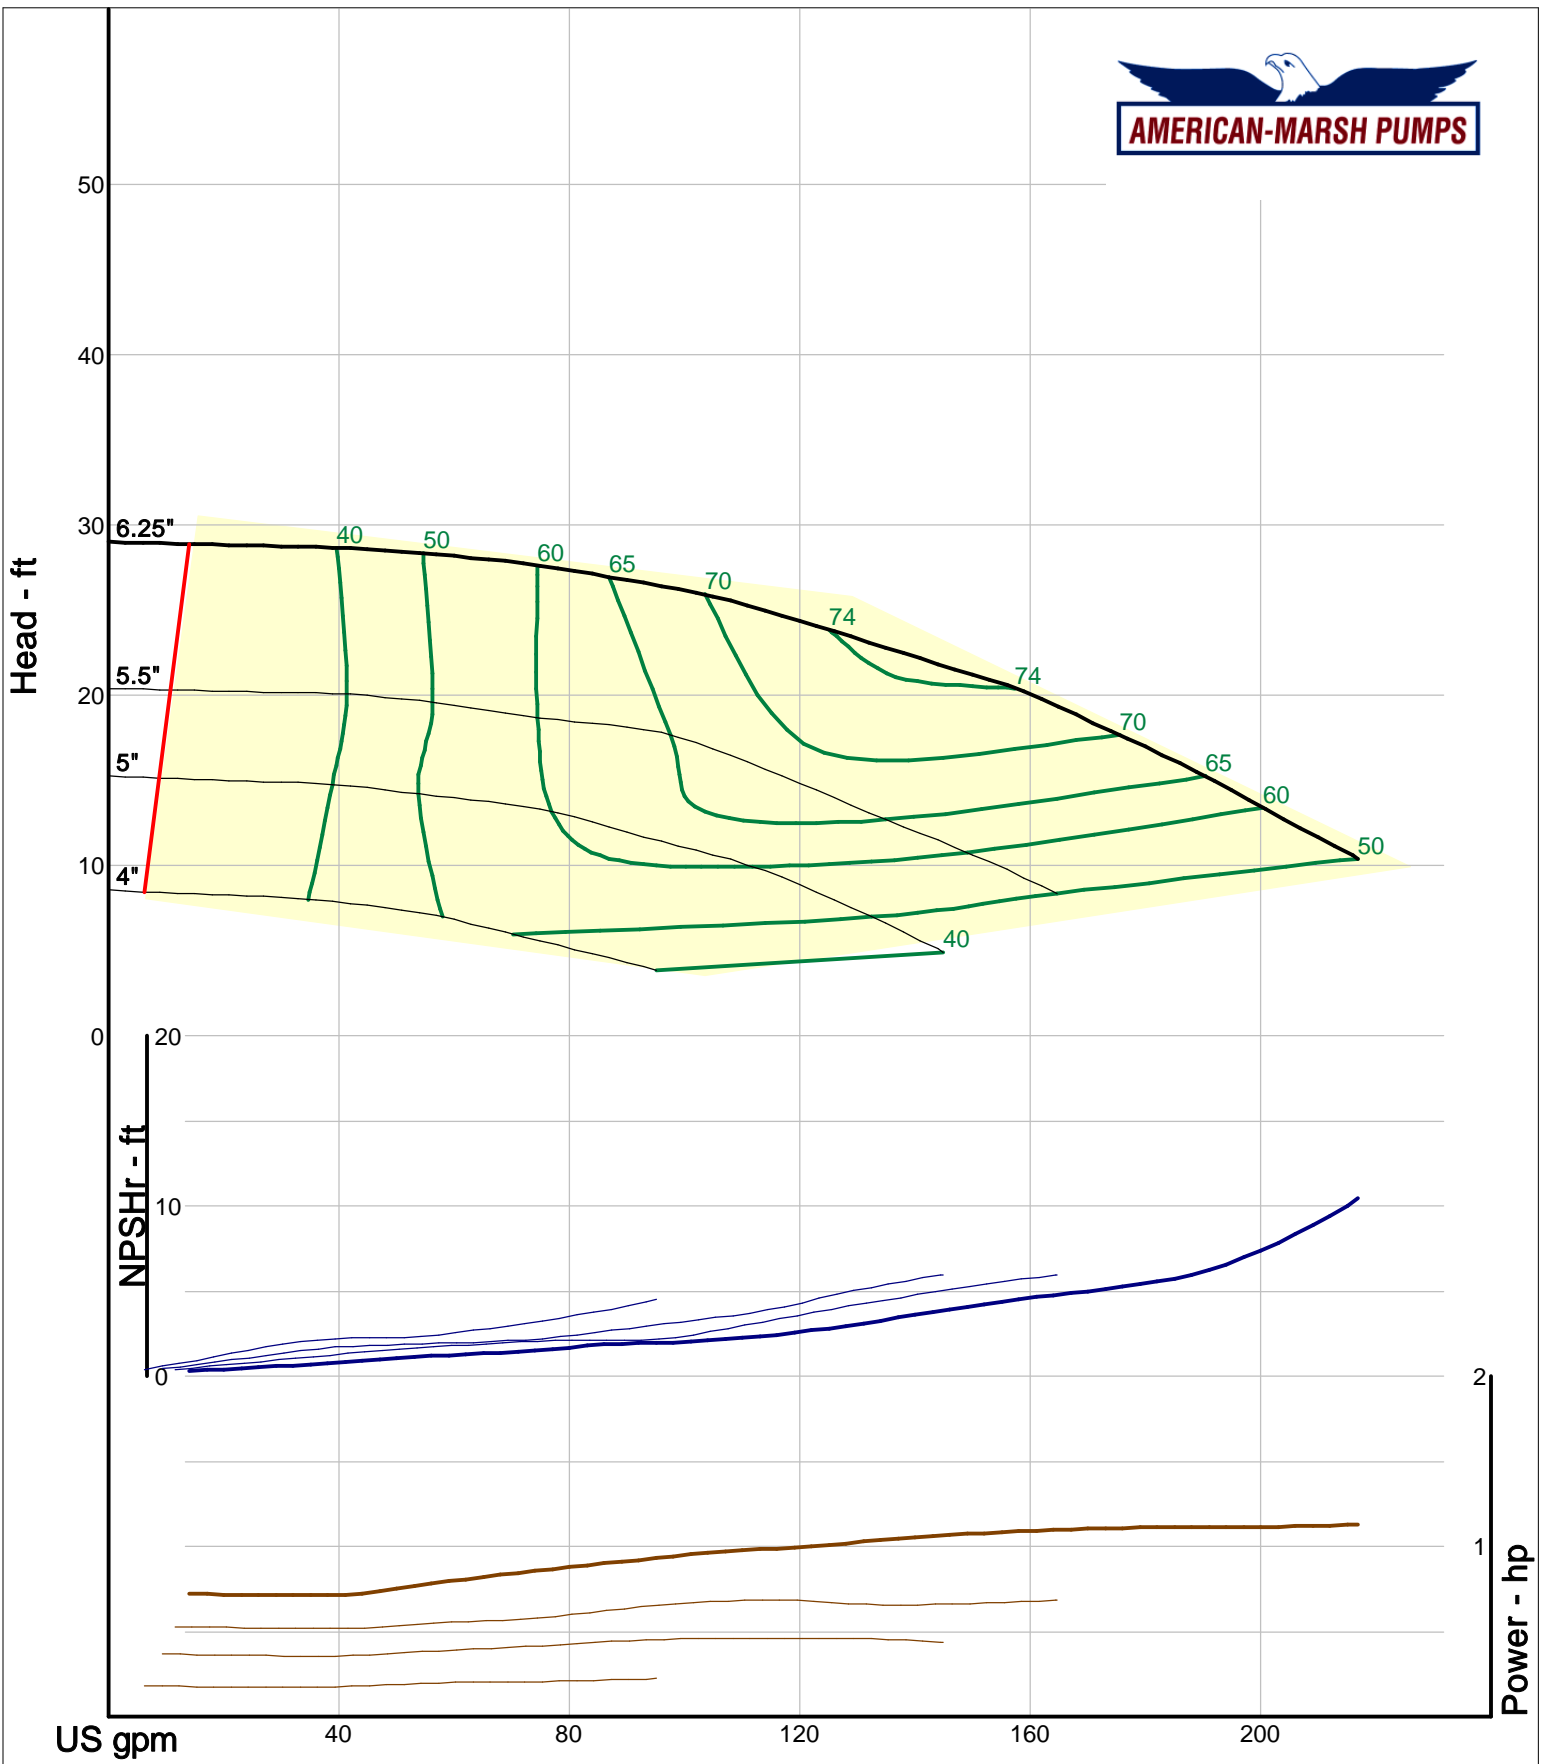

Company: American-Marsh Pumps
Name:
12/10/05

American-Marsh Pumps
Catalog: WTRWKS-2005c.50, vers 2.5c
460_OSD_RV - 1500

Size: 1L2x3-6/RV
Speed: 1450 rpm
Dia: 6.25 in
Curve: CS-17307