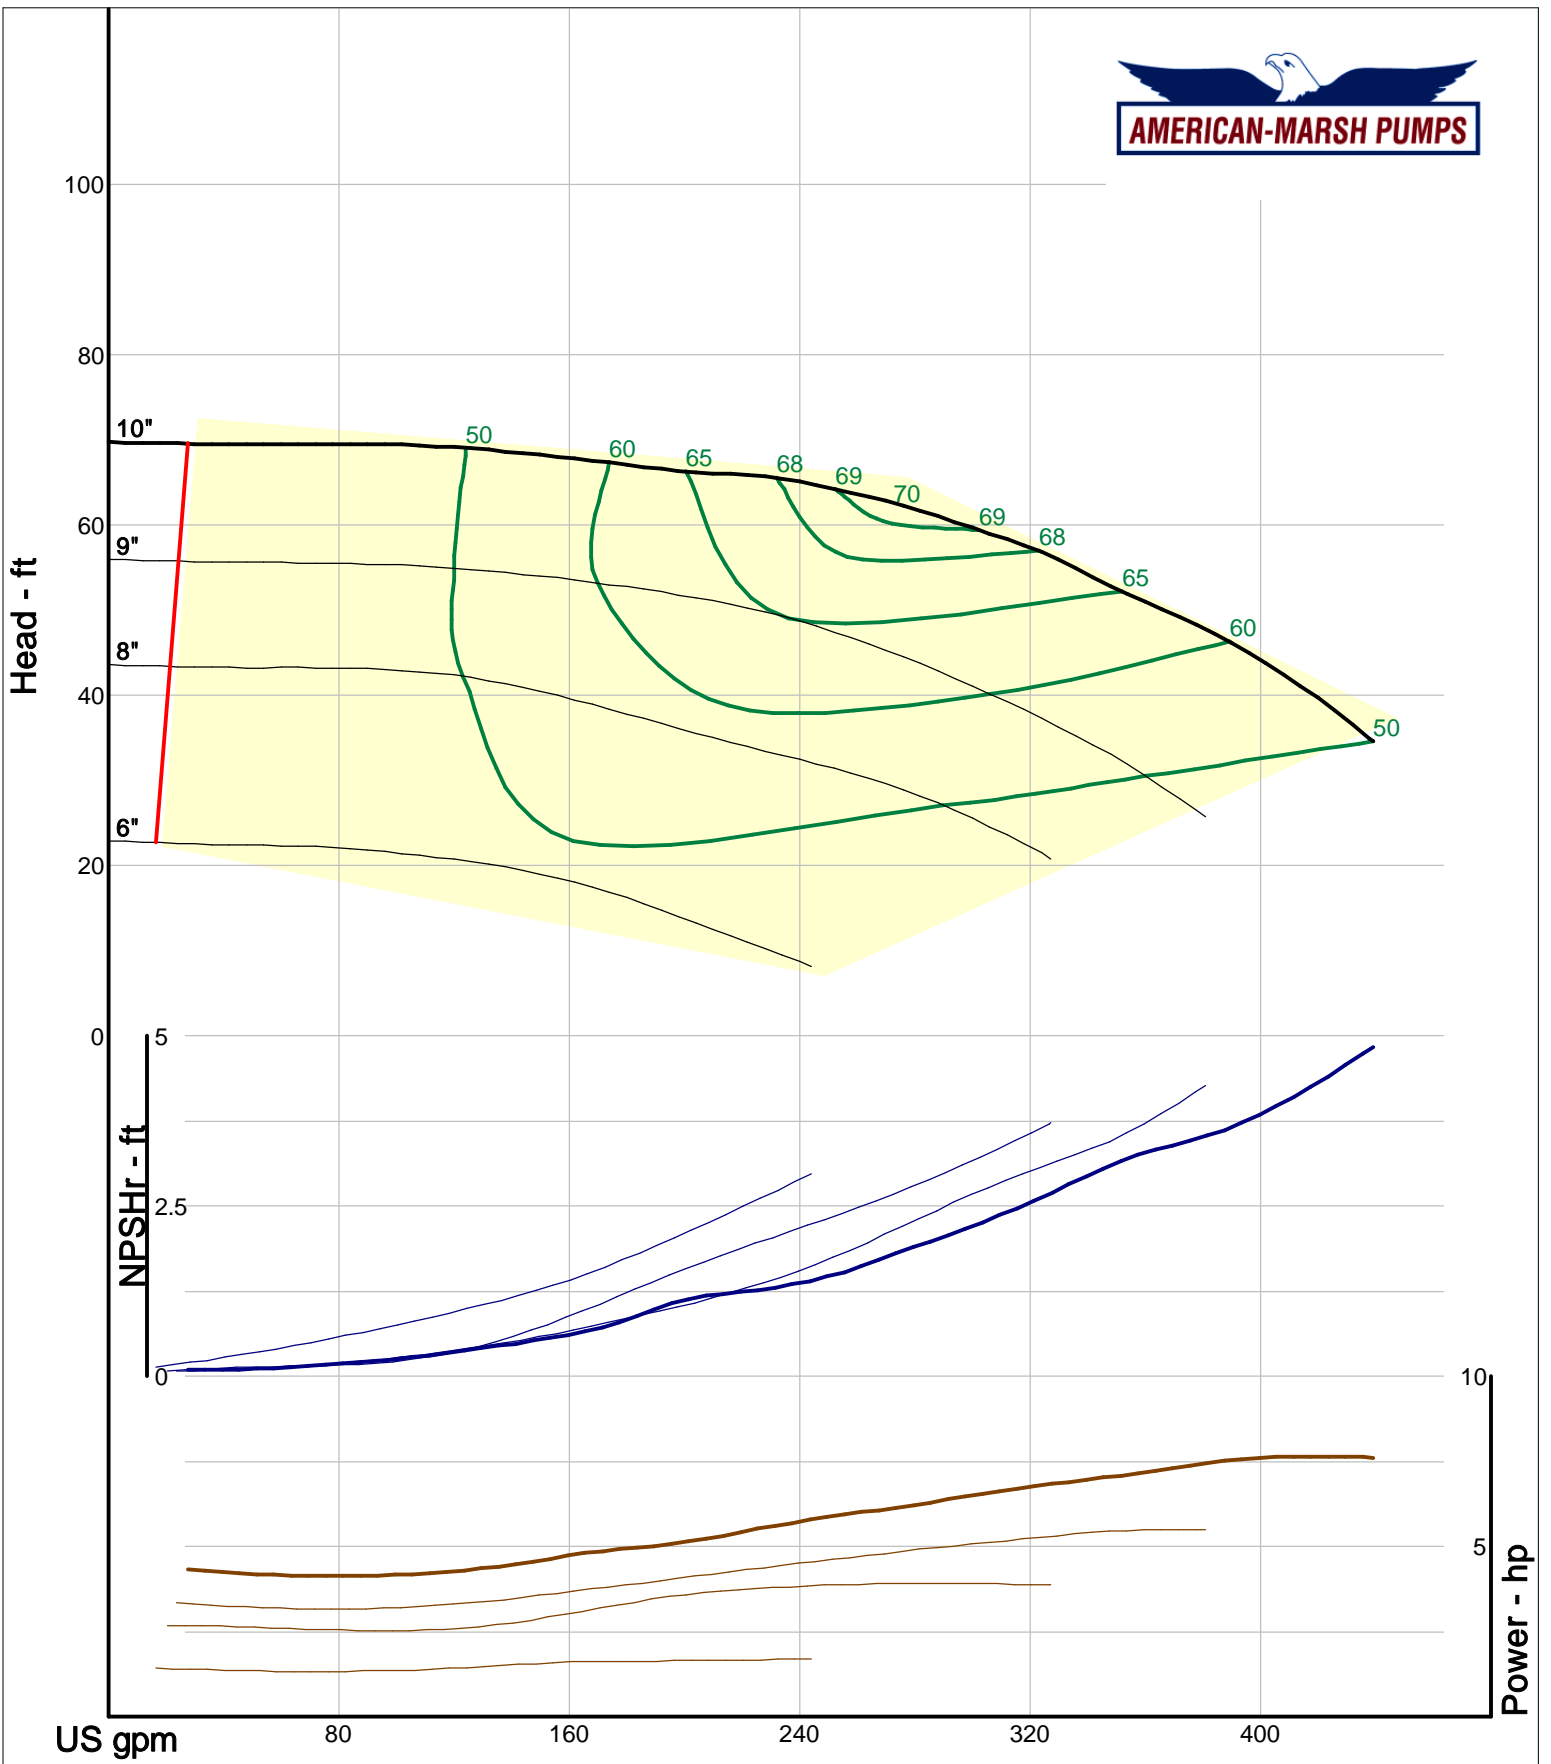

Company: American-Marsh Pumps
Name:
12/10/05

American-Marsh Pumps
Catalog: WTRWKS-2005c.50, vers 2.5c
460_OSD_RV - 1500

Size: 2L3x4-10/RV
Speed: 1450 rpm
Dia: 10 in
Curve: CS-17331