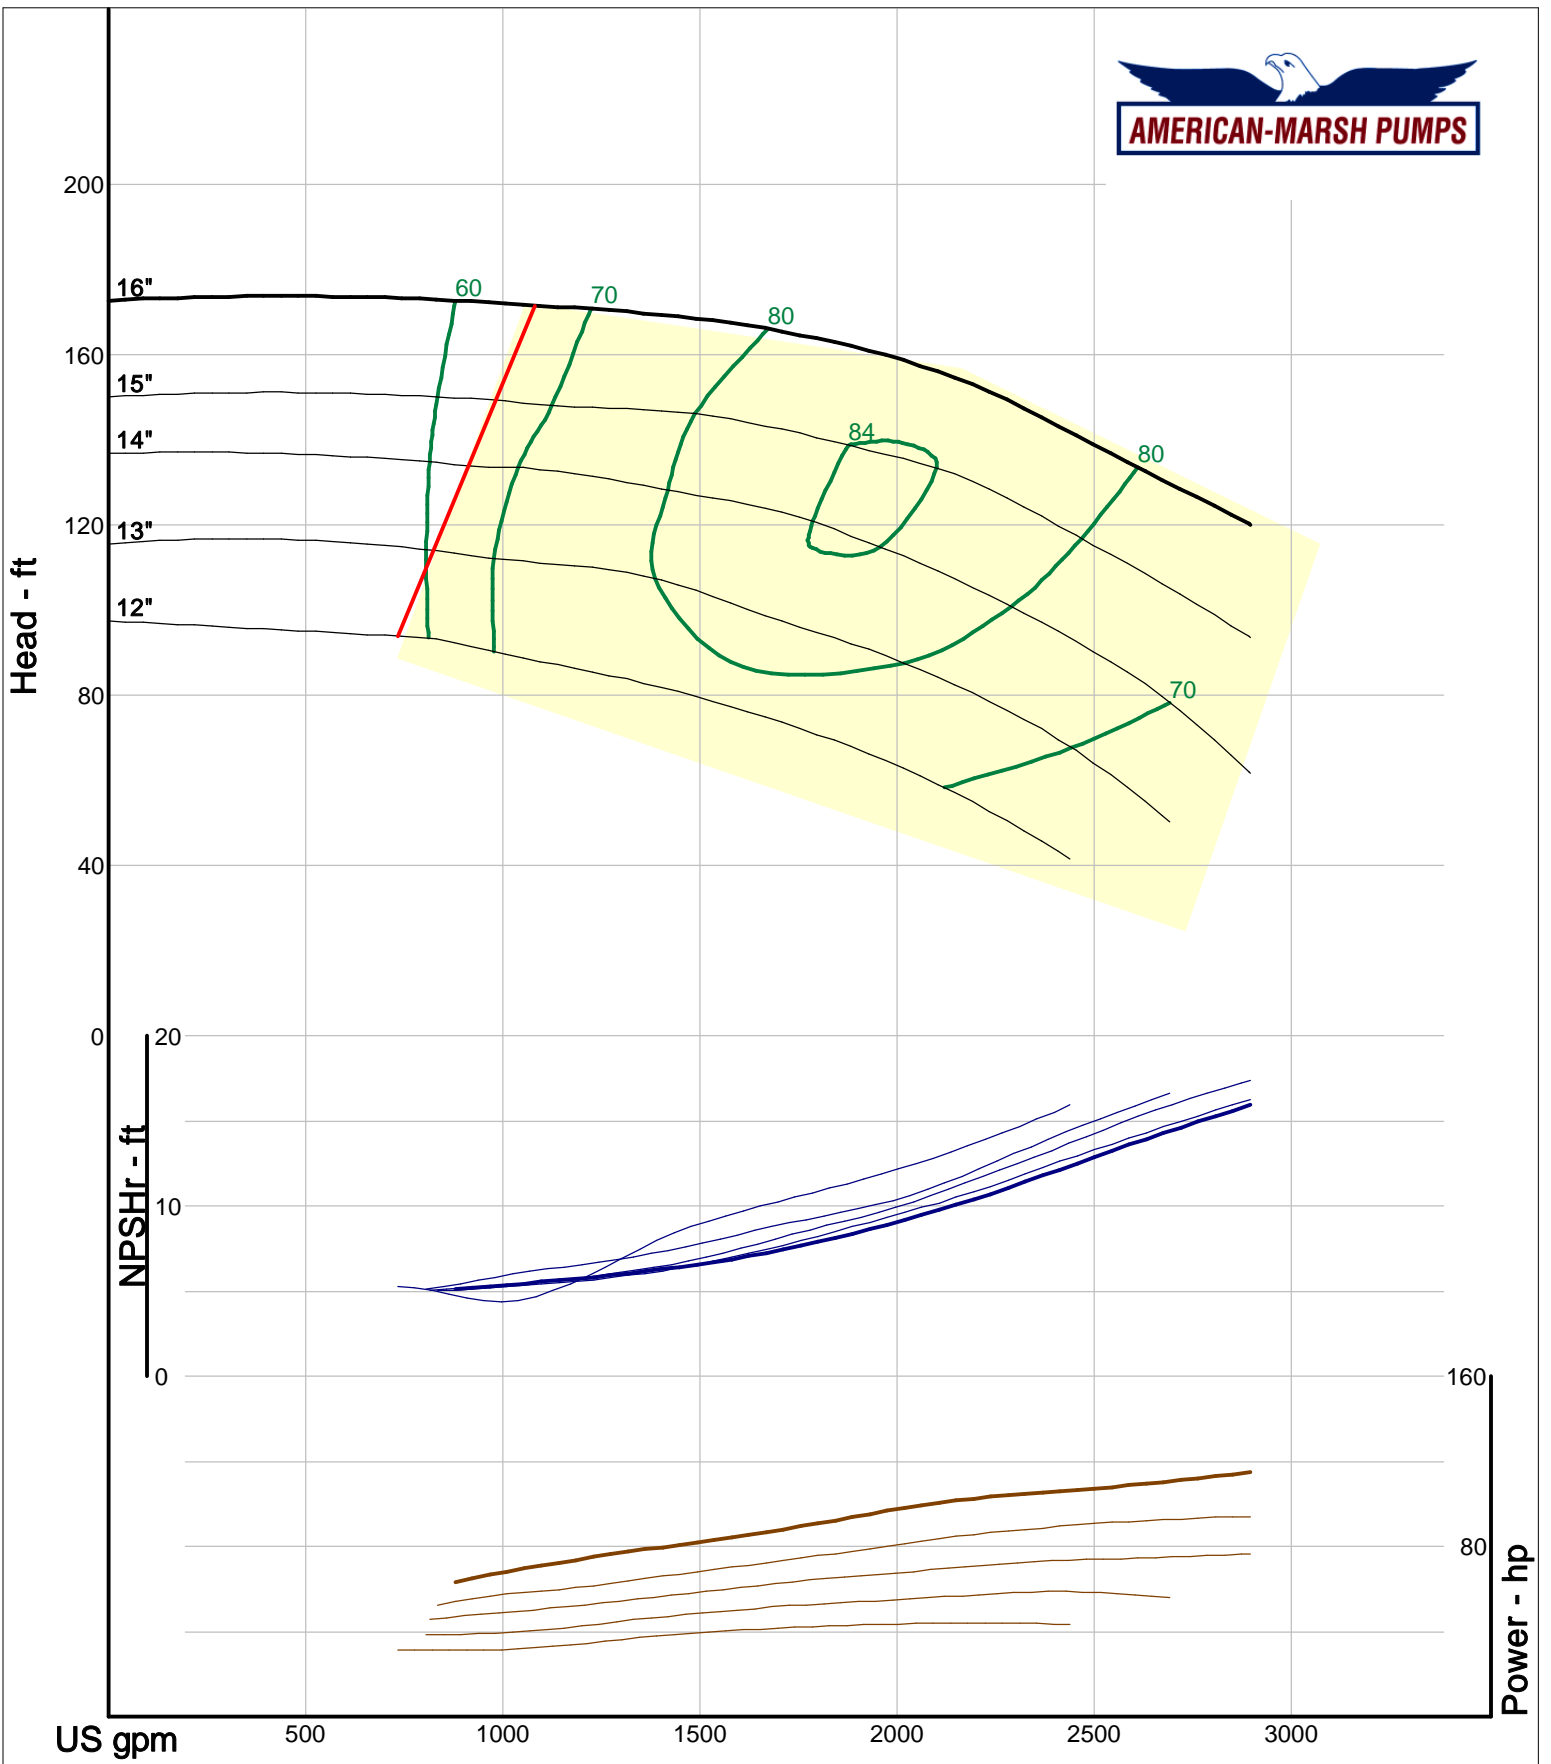

Company: American-Marsh Pumps
Name:
12/10/05

American-Marsh Pumps
Catalog: WTRWKS-2005c.50, vers 2.5c
460_OSD_RV - 1500

Size: 3L6x8-16A/RV
Speed: 1450 rpm
Dia: 16 in
Curve: CS-17362