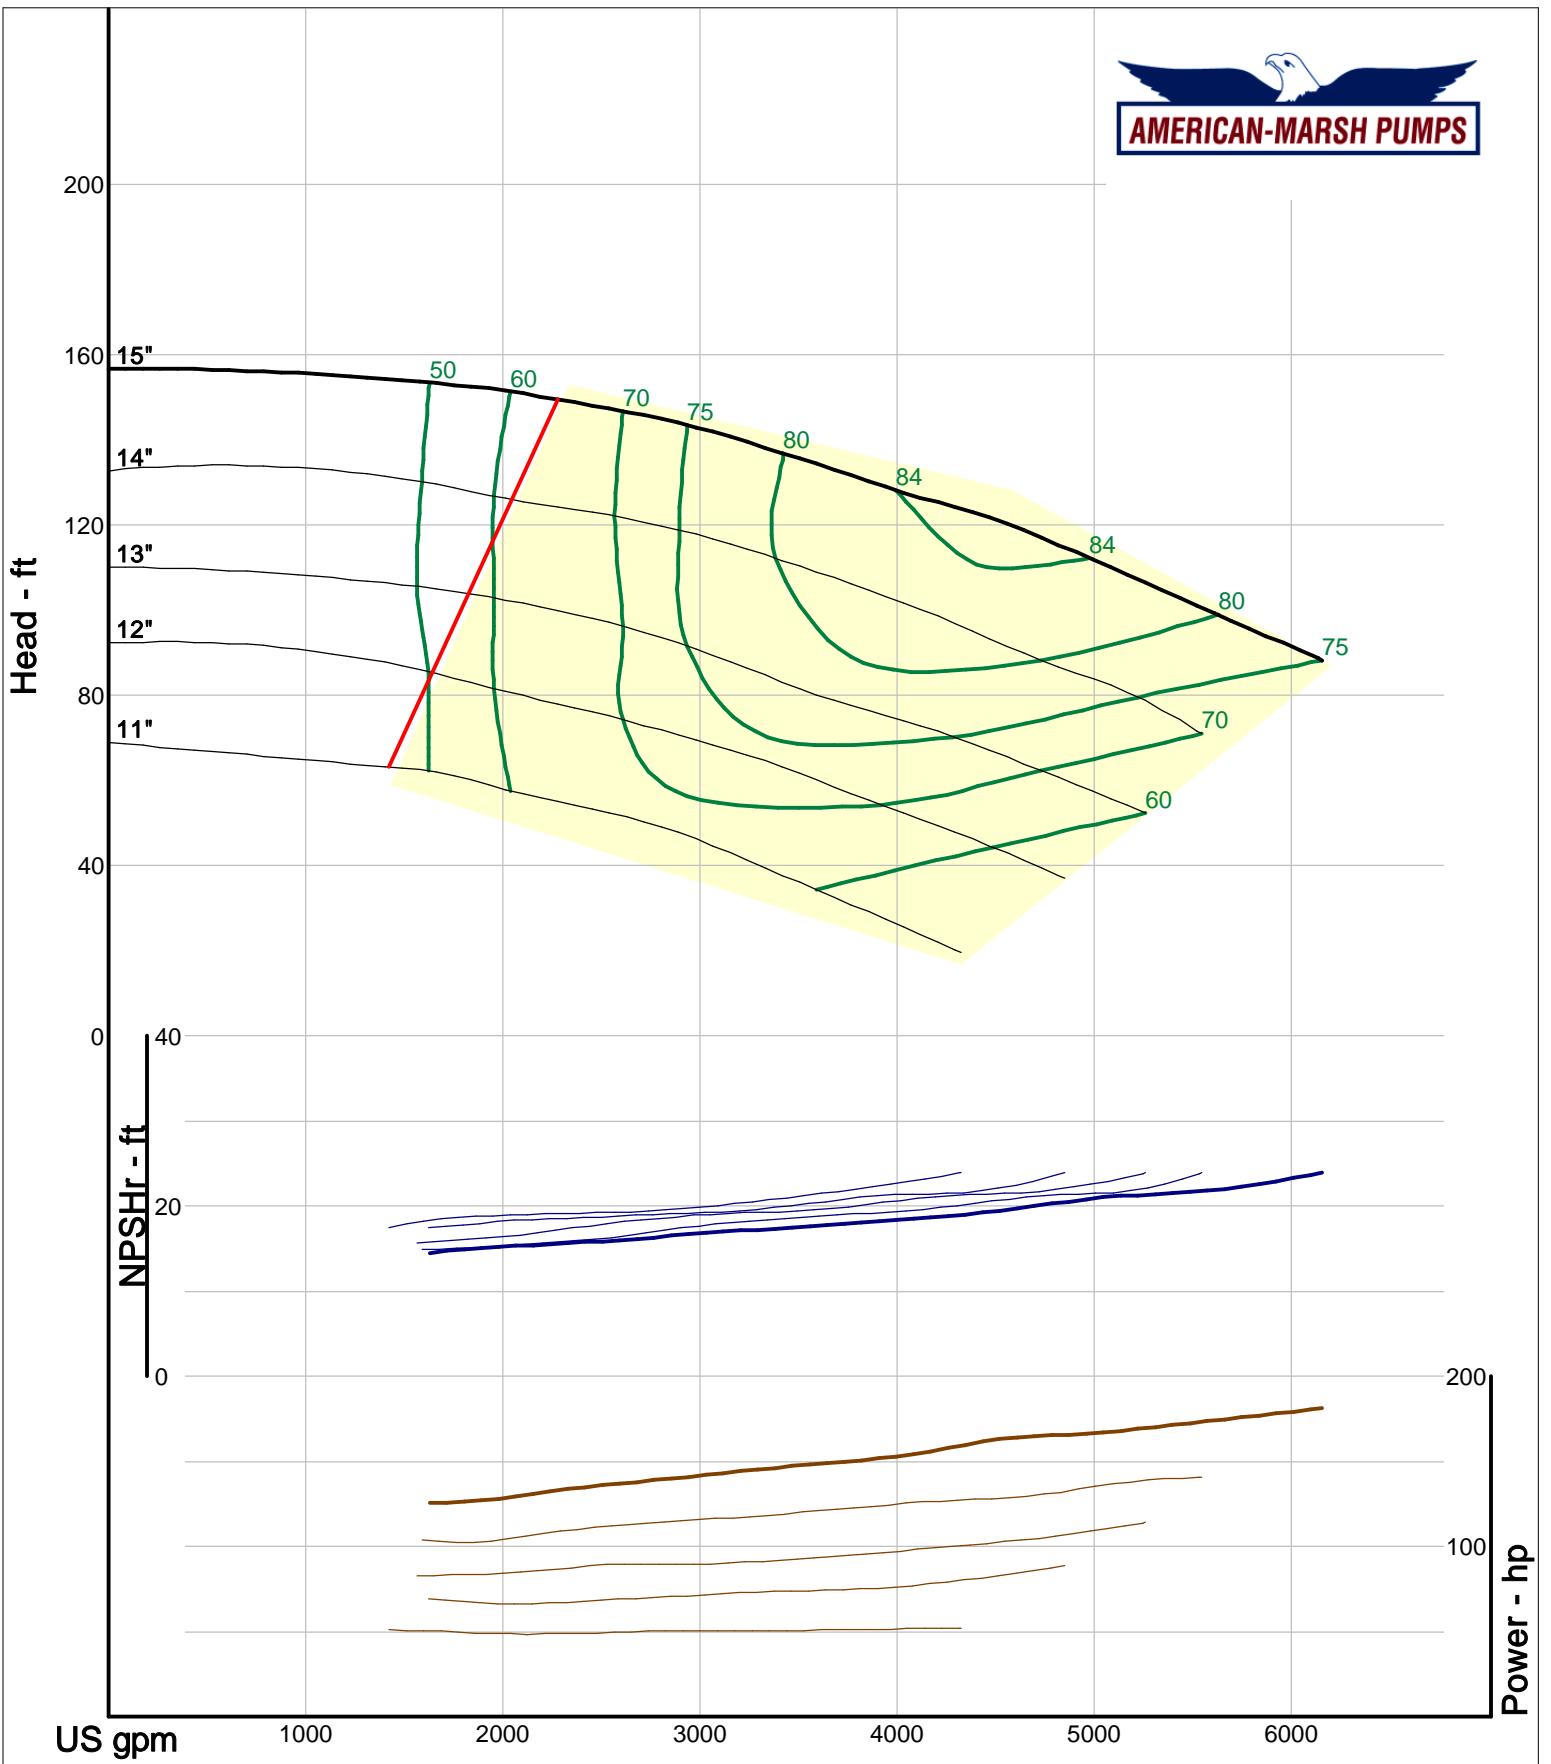

Size: 3L6x8-14A/RV  
Speed: 1450 rpm  
Dia: 14 in  
Curve: CS-17353

Company: American-Marsh Pumps  
 Name:  
 12/10/05

American-Marsh Pumps  
 Catalog: WTRWKS-2005c.50, vers 2.5c  
 460\_OSD\_RV - 1500

Size: 3L6x8-16A/RV  
 Speed: 1450 rpm  
 Dia: 16 in  
 Curve: CS-17362

Company: American-Marsh Pumps  
 Name:  
 12/10/05

American-Marsh Pumps  
 Catalog: WTRWKS-2005c.50, vers 2.5c  
 460\_OSD\_RV - 1500

Size: 3L8x10-14/RV  
 Speed: 1450 rpm  
 Dia: 14 in  
 Curve: CS-17356

Company: American-Marsh Pumps  
 Name:  
 12/10/05

American-Marsh Pumps  
 Catalog: WTRWKS-2005c.50, vers 2.5c  
 460\_OSD\_RV - 1500

Size: 3L8x10-16/RV  
 Speed: 1450 rpm  
 Dia: 16 in  
 Curve: CS-17365