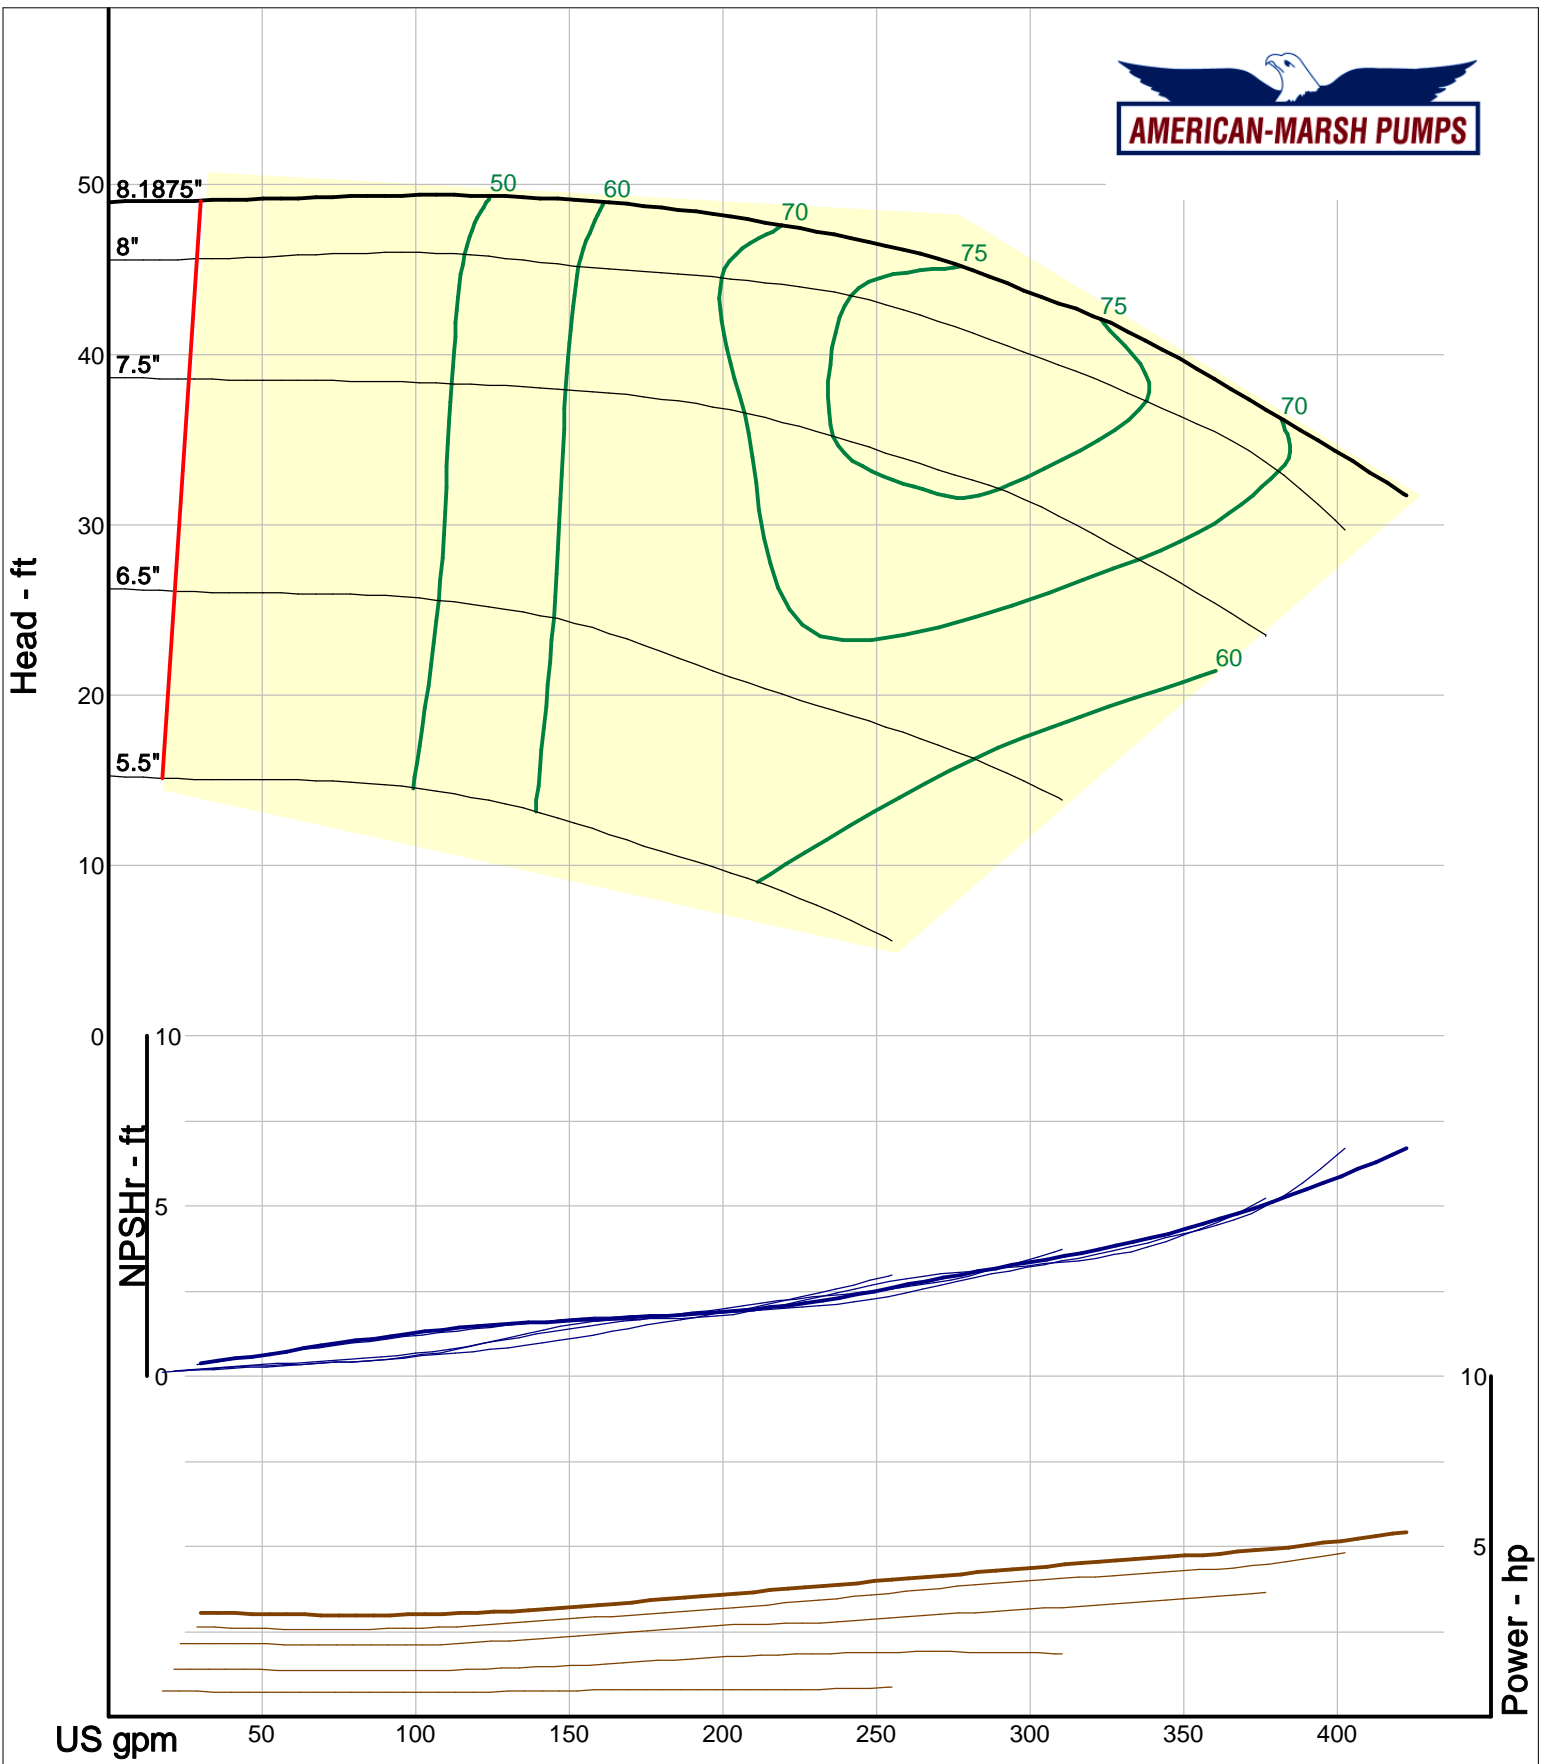

American-Marsh Pumps  
 Catalog: WTRWKS-2005c.50, vers 2.5c  
 460\_OSD\_RV - 1500

Size: 2L2x3-8/RV  
 Speed: 1450 rpm  
 Dia: 8.1875 in  
 Curve: CS-17316

Company: American-Marsh Pumps  
 Name:  
 12/10/05

American-Marsh Pumps  
 Catalog: WTRWKS-2005c.50, vers 2.5c  
 460\_OSD\_RV - 1500

Size: 2L2x3-10A/RV  
 Speed: 1450 rpm  
 Dia: 10 in  
 Curve: CS-17328

Company: American-Marsh Pumps  
 Name:  
 12/10/05

American-Marsh Pumps  
 Catalog: WTRWKS-2005c.50, vers 2.5c  
 460\_OSD\_RV - 1500

Size: 2L2x3-13/RV  
 Speed: 1450 rpm  
 Dia: 13 in  
 Curve: CS-17344

Company: American-Marsh Pumps  
 Name:  
 12/10/05