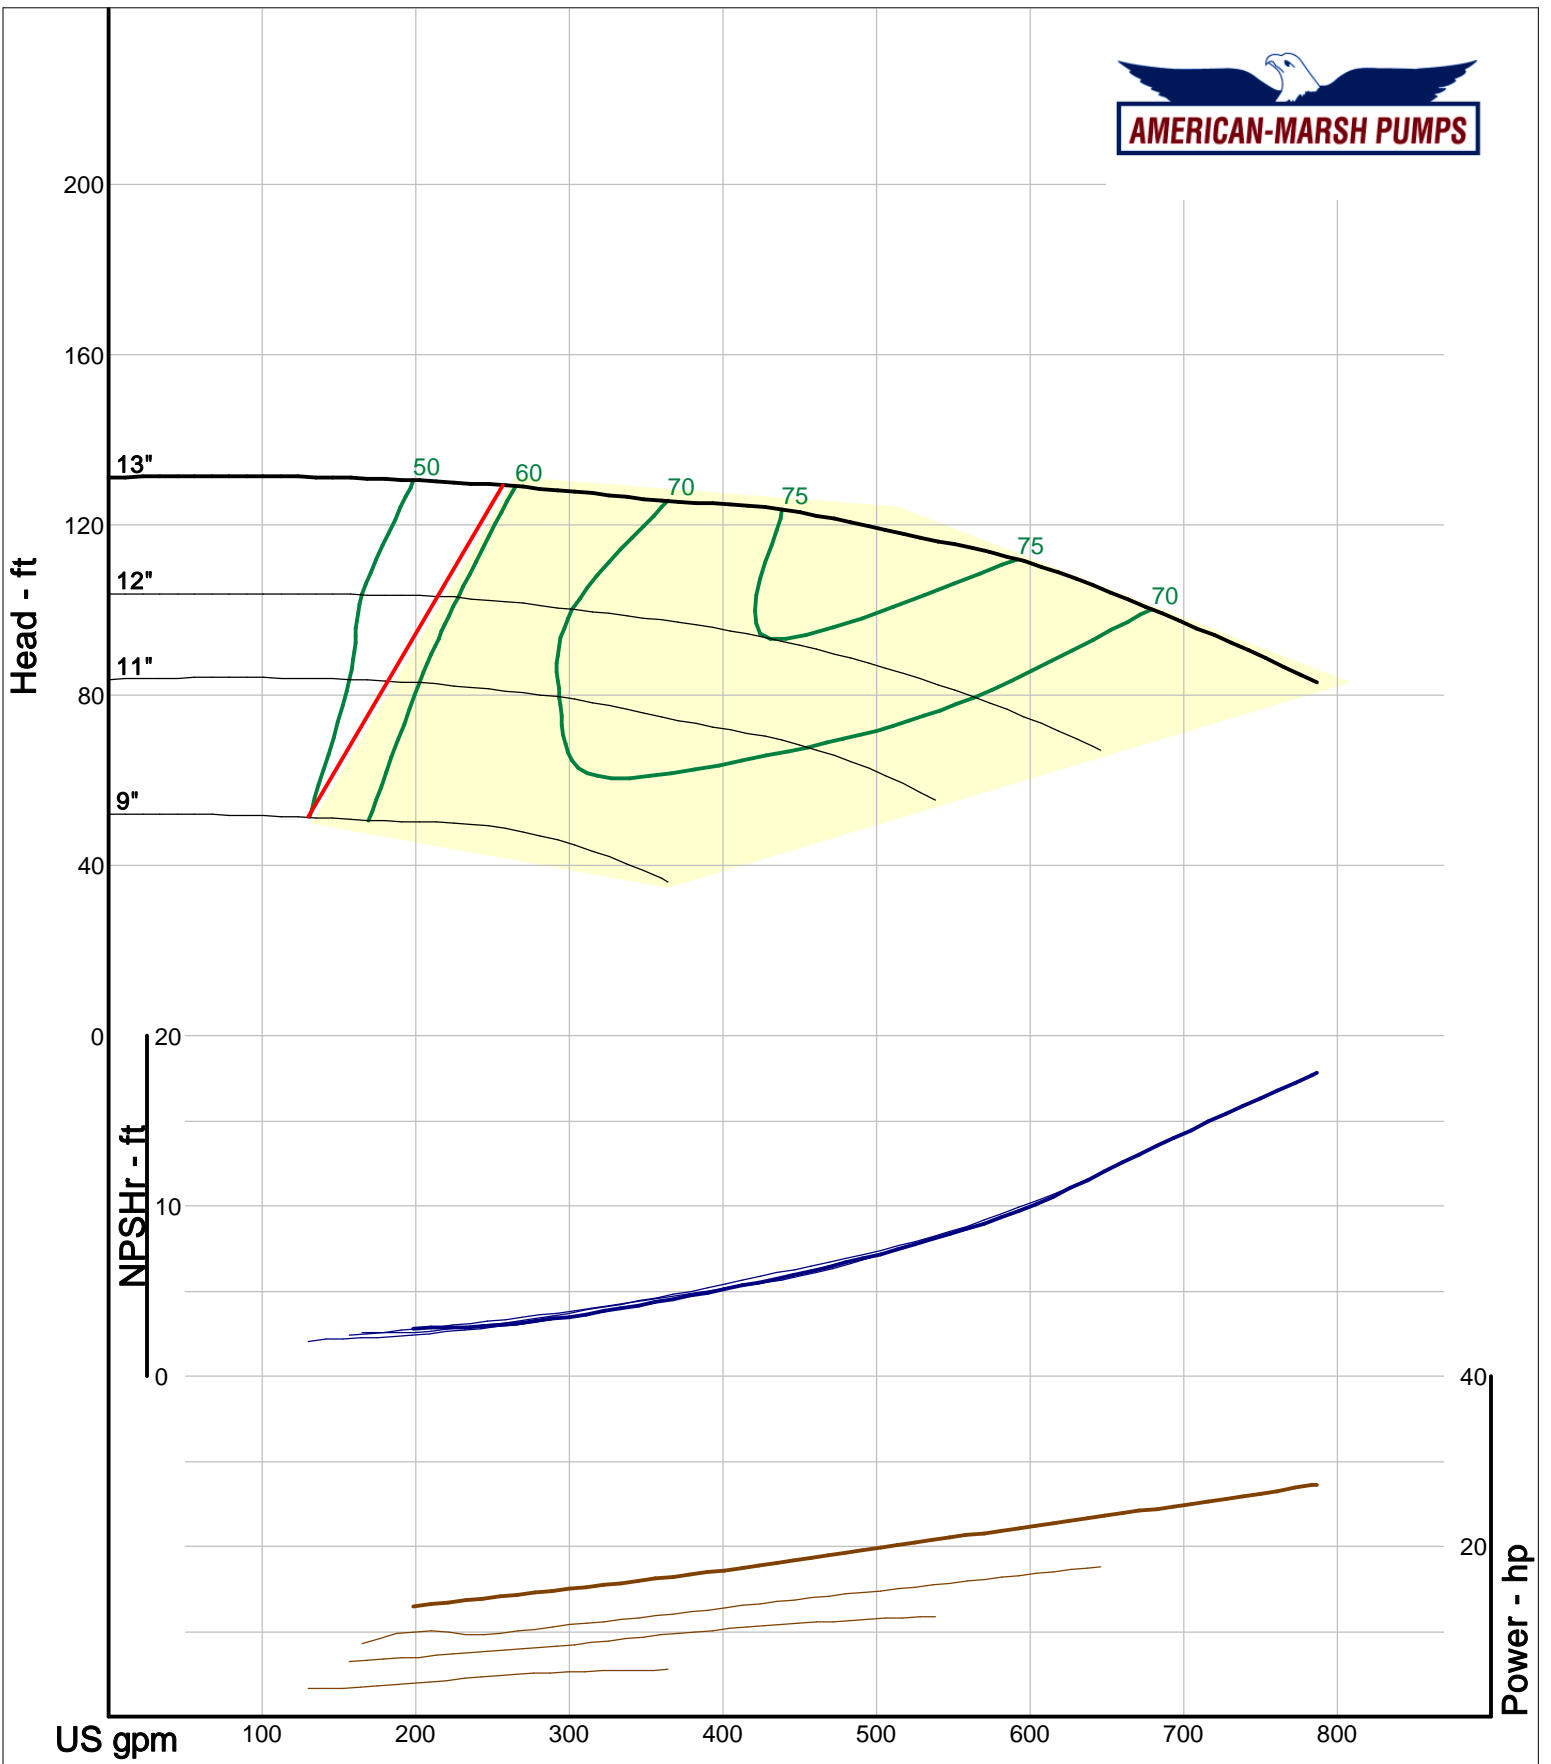

American-Marsh Pumps  
 Catalog: WTRWKS-2005c.50, vers 2.5c  
 460\_OSD\_RV - 1500

Size: 2L3x4-10/RV  
 Speed: 1450 rpm  
 Dia: 10 in  
 Curve: CS-17331

Company: American-Marsh Pumps  
Name:  
12/10/05

American-Marsh Pumps  
Catalog: WTRWKS-2005c.50, vers 2.5c  
460\_OSD\_RV - 1500

Size: 2L3x4-10H/RV  
Speed: 1450 rpm  
Dia: 10 in  
Curve: CS-17333

Company: American-Marsh Pumps  
 Name:  
 12/10/05

American-Marsh Pumps  
 Catalog: WTRWKS-2005c.50, vers 2.5c  
 460\_OSD\_RV - 1500

Size: 2L3x4-13/RV  
 Speed: 1450 rpm  
 Dia: 13 in  
 Curve: CS-17347