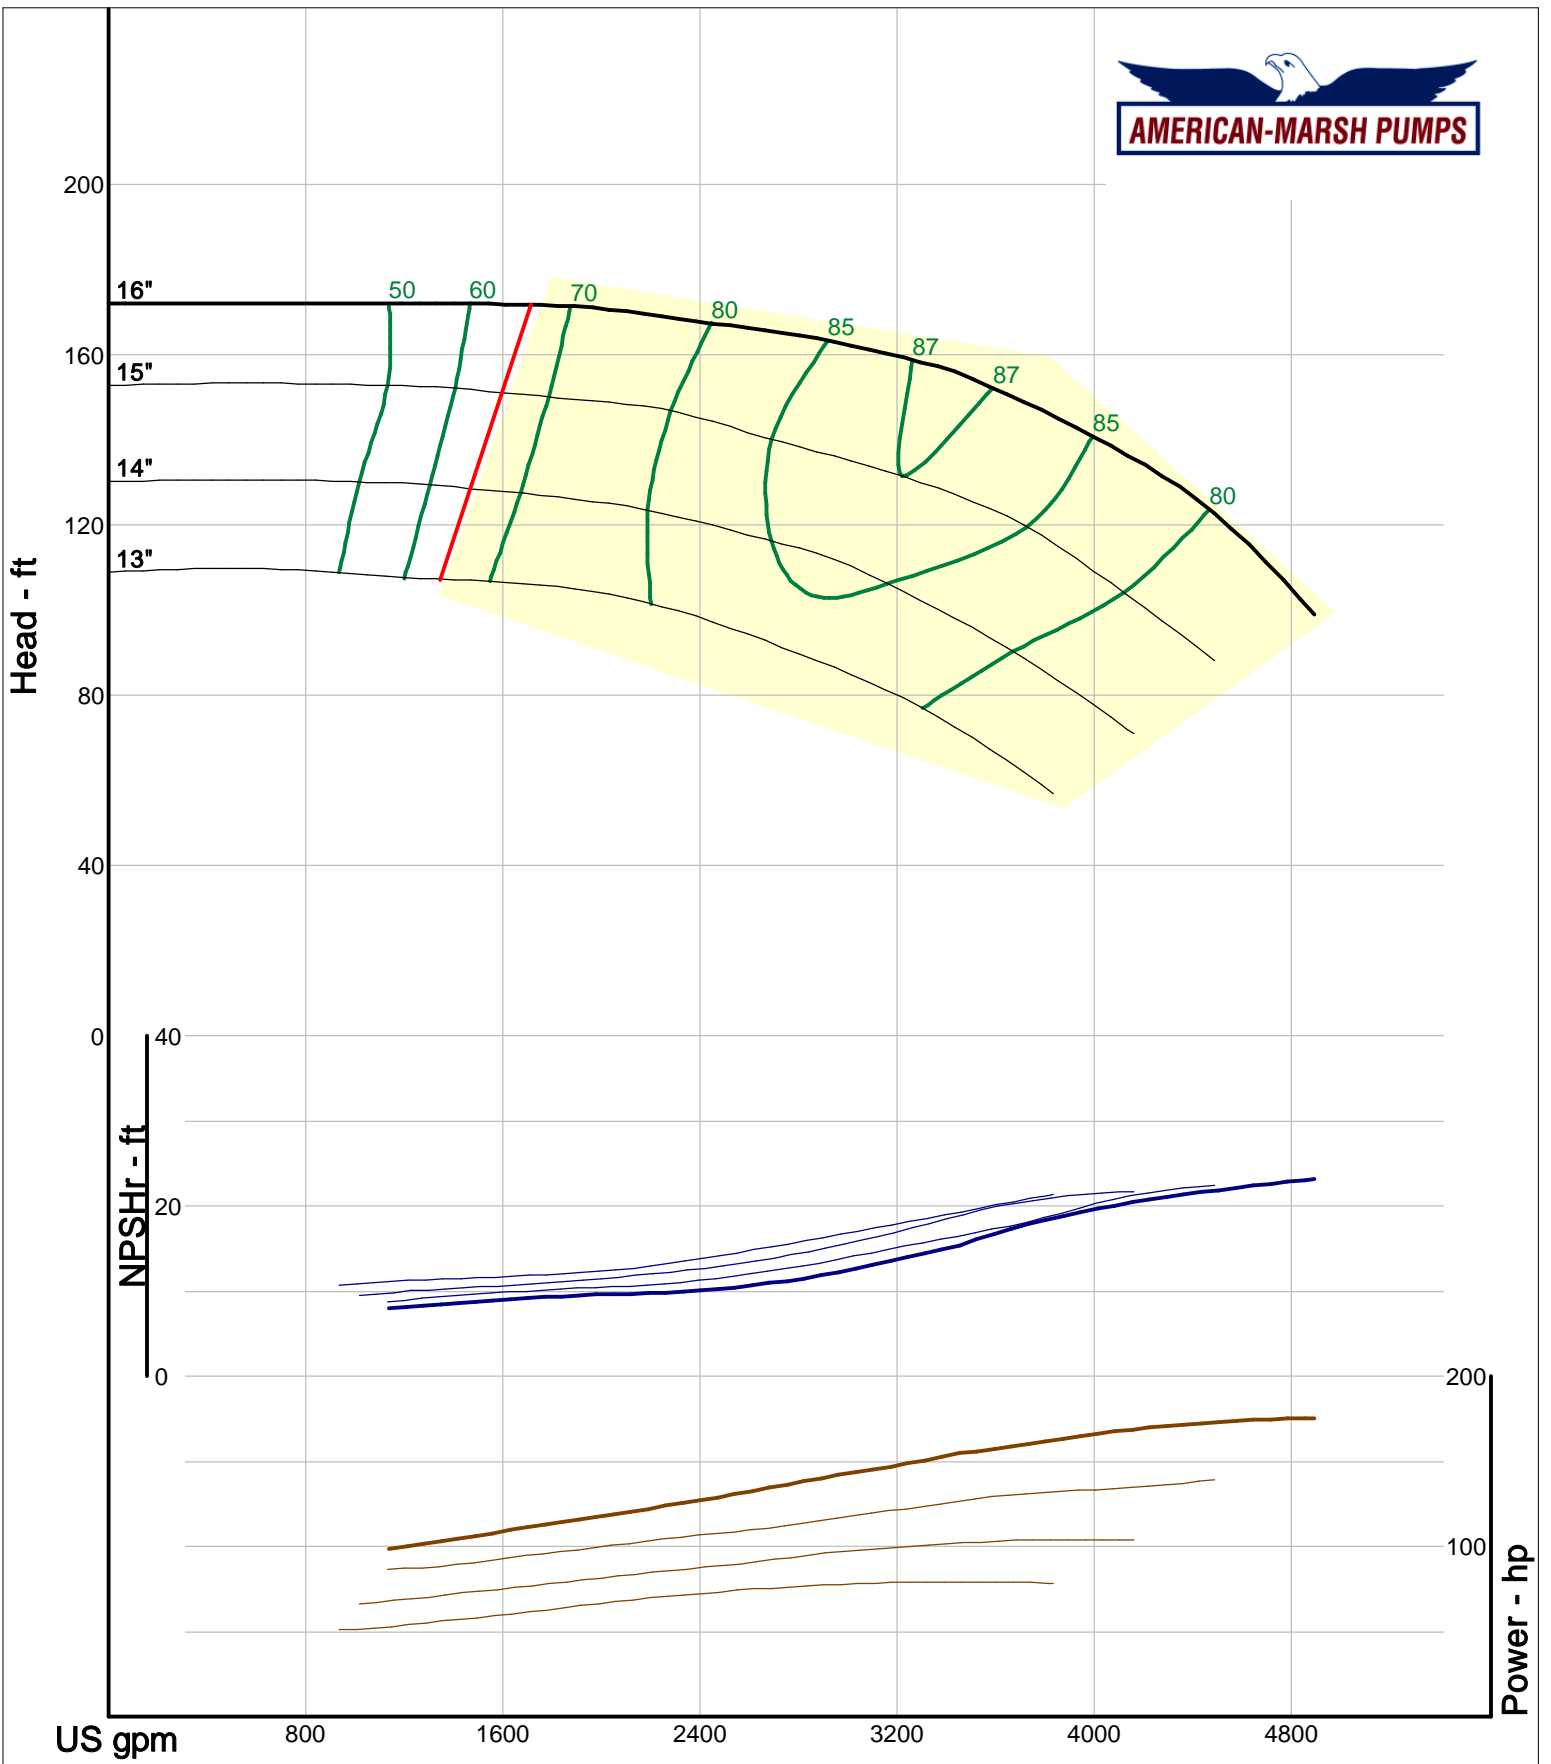

American-Marsh Pumps  
Catalog: WTRWKS-2005c.50, vers 2.5c  
460\_OSD\_RV - 1500

Size: 3L4x6-16/RV  
Speed: 1450 rpm  
Dia: 16 in  
Curve: CS-17359

Company: American-Marsh Pumps  
Name:  
12/10/05

American-Marsh Pumps  
Catalog: WTRWKS-2005c.50, vers 2.5c  
460\_OSD\_RV - 1500

Size: 3L6x8-14A/RV  
Speed: 1450 rpm  
Dia: 14 in  
Curve: CS-17353

Company: American-Marsh Pumps  
 Name:  
 12/10/05

American-Marsh Pumps  
 Catalog: WTRWKS-2005c.50, vers 2.5c  
 460\_OSD\_RV - 1500

Size: 3L6x8-16A/RV  
 Speed: 1450 rpm  
 Dia: 16 in  
 Curve: CS-17362

Company: American-Marsh Pumps  
 Name:  
 12/10/05

American-Marsh Pumps  
 Catalog: WTRWKS-2005c.50, vers 2.5c  
 460\_OSD\_RV - 1500

Size: 3L8x10-14/RV  
 Speed: 1450 rpm  
 Dia: 14 in  
 Curve: CS-17356