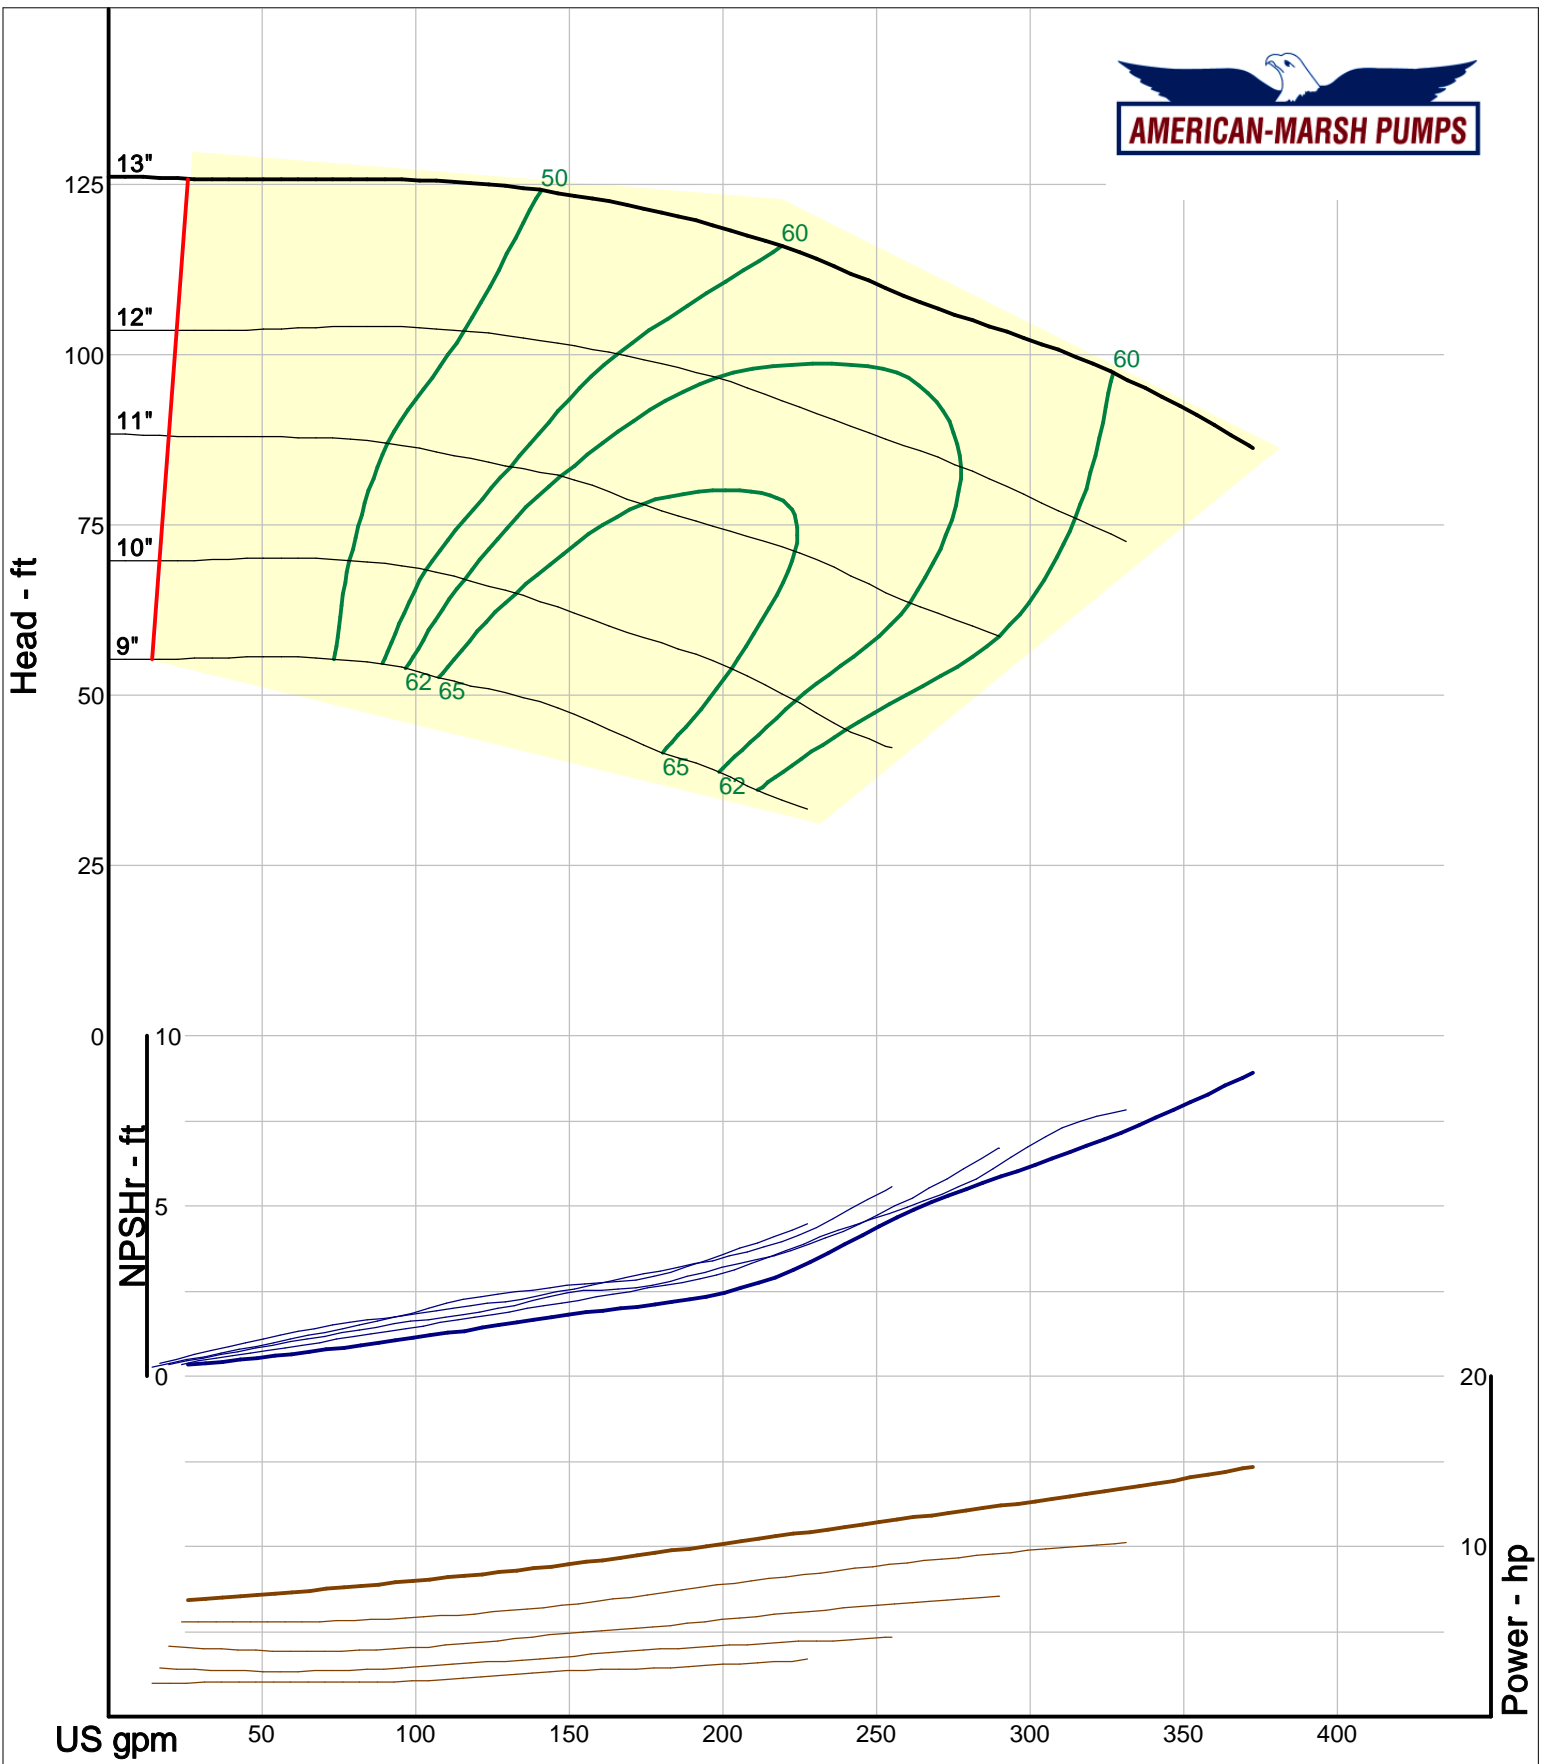

American-Marsh Pumps  
 Catalog: WTRWKS-2005c.50, vers 2.5c  
 460\_OSD\_RV - 1500

Size: 2L2x3-8/RV  
 Speed: 1450 rpm  
 Dia: 8.1875 in  
 Curve: CS-17316

Company: American-Marsh Pumps  
 Name:  
 12/10/05

American-Marsh Pumps  
 Catalog: WTRWKS-2005c.50, vers 2.5c  
 460\_OSD\_RV - 1500

Size: 2L2x3-10A/RV  
 Speed: 1450 rpm  
 Dia: 10 in  
 Curve: CS-17328

Company: American-Marsh Pumps  
 Name:  
 12/10/05